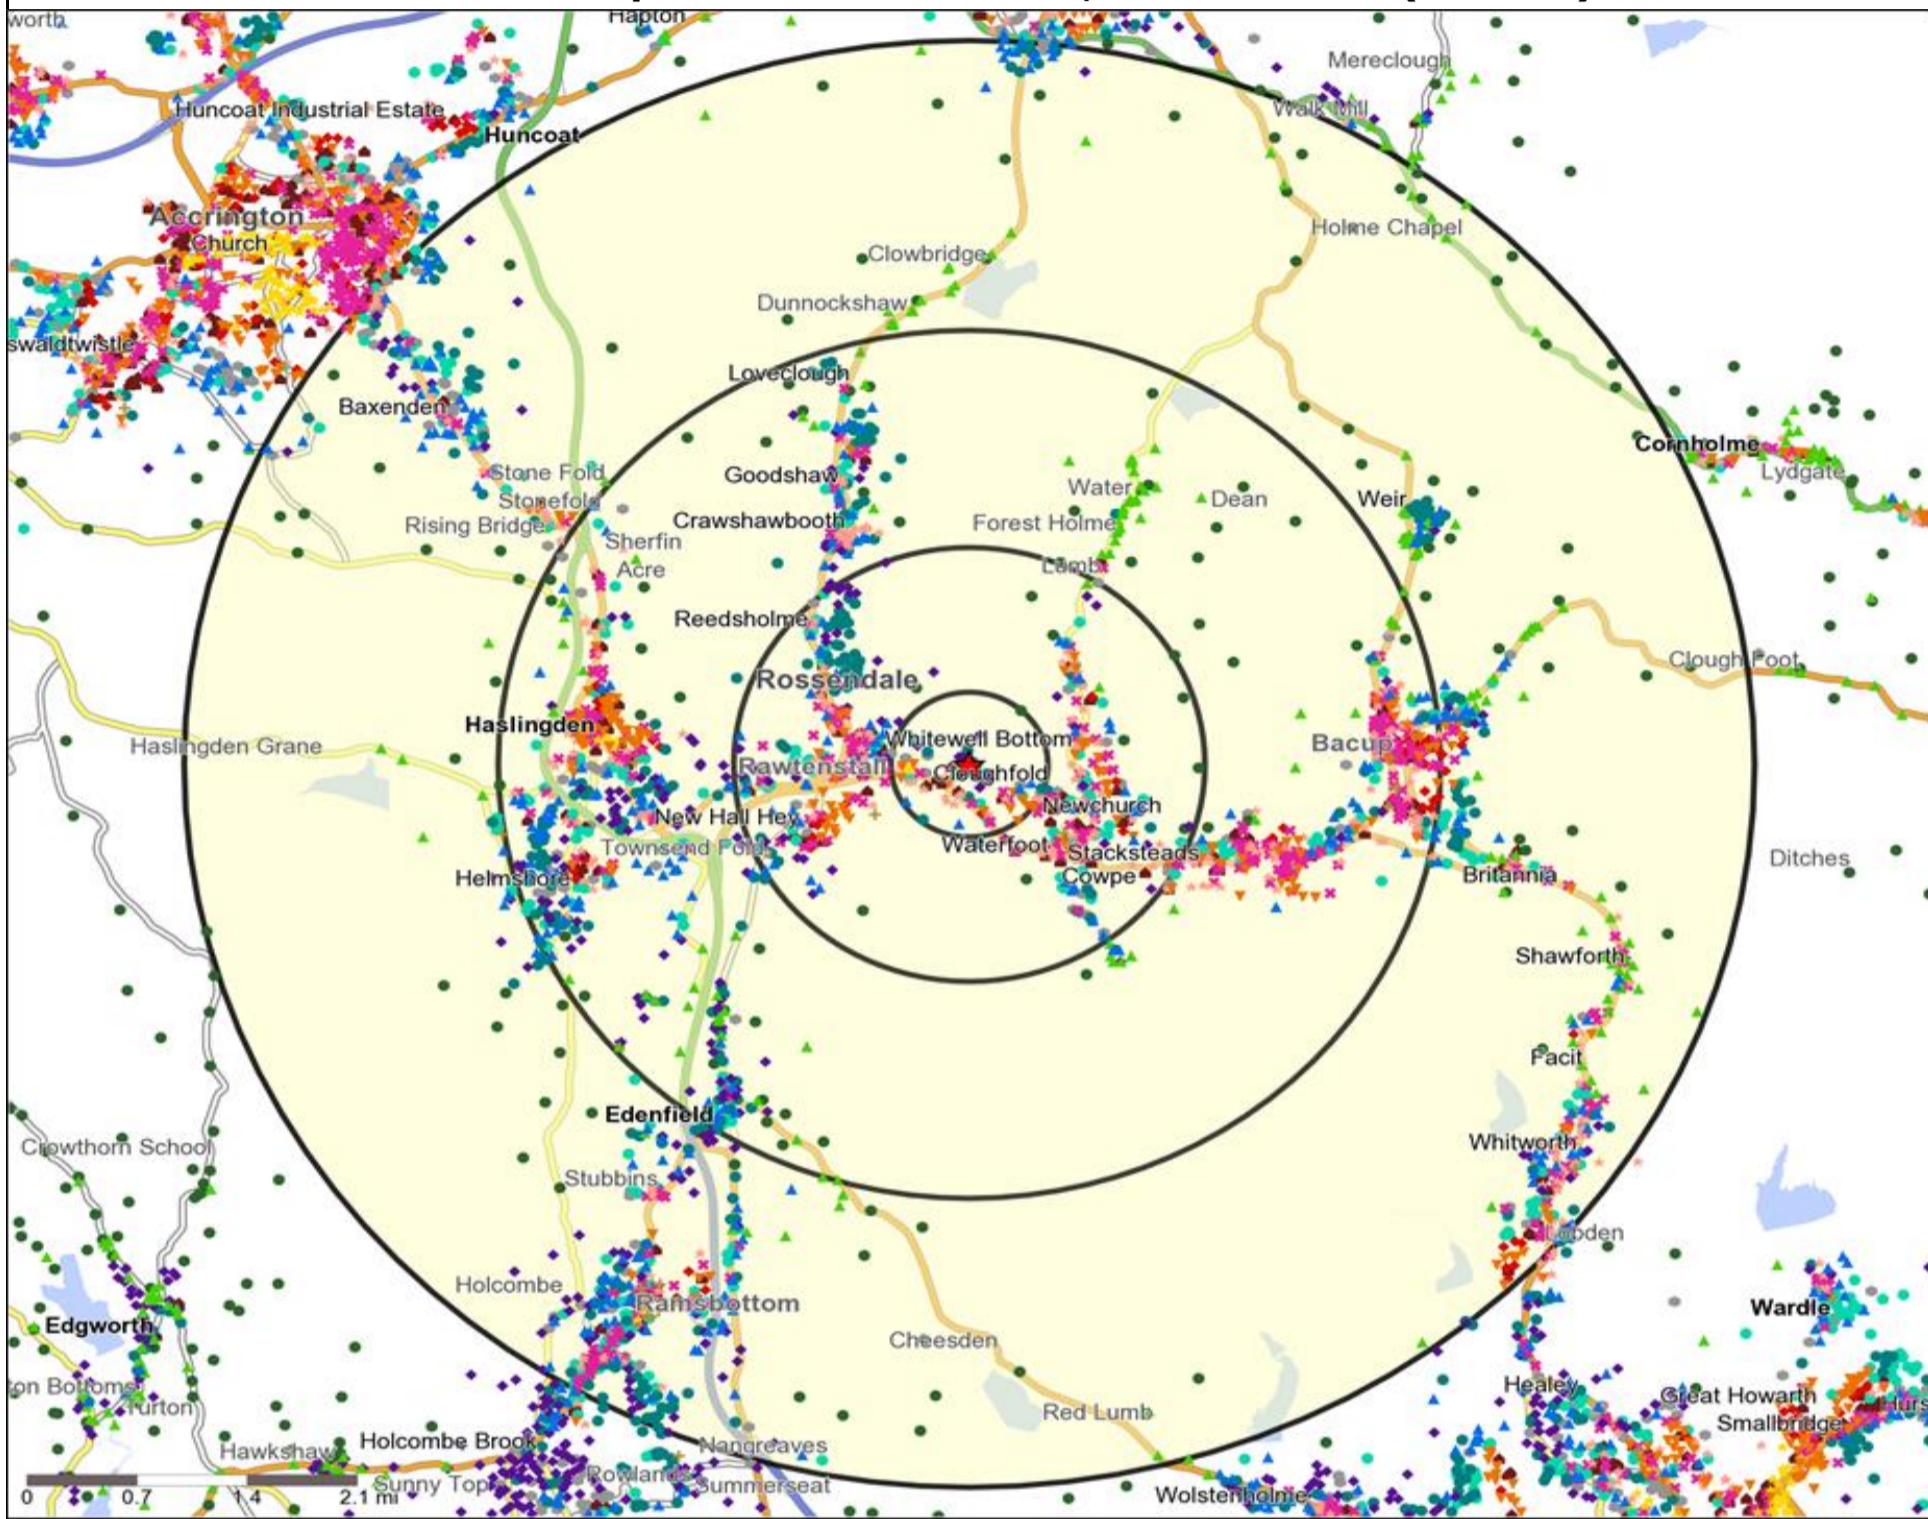

Mosaic UK Map and Data: RED LION, ROSSENDALE (201999)

Copyright Experian Ltd, HERE 2015. Ordnance Survey © Crown copyright 2015