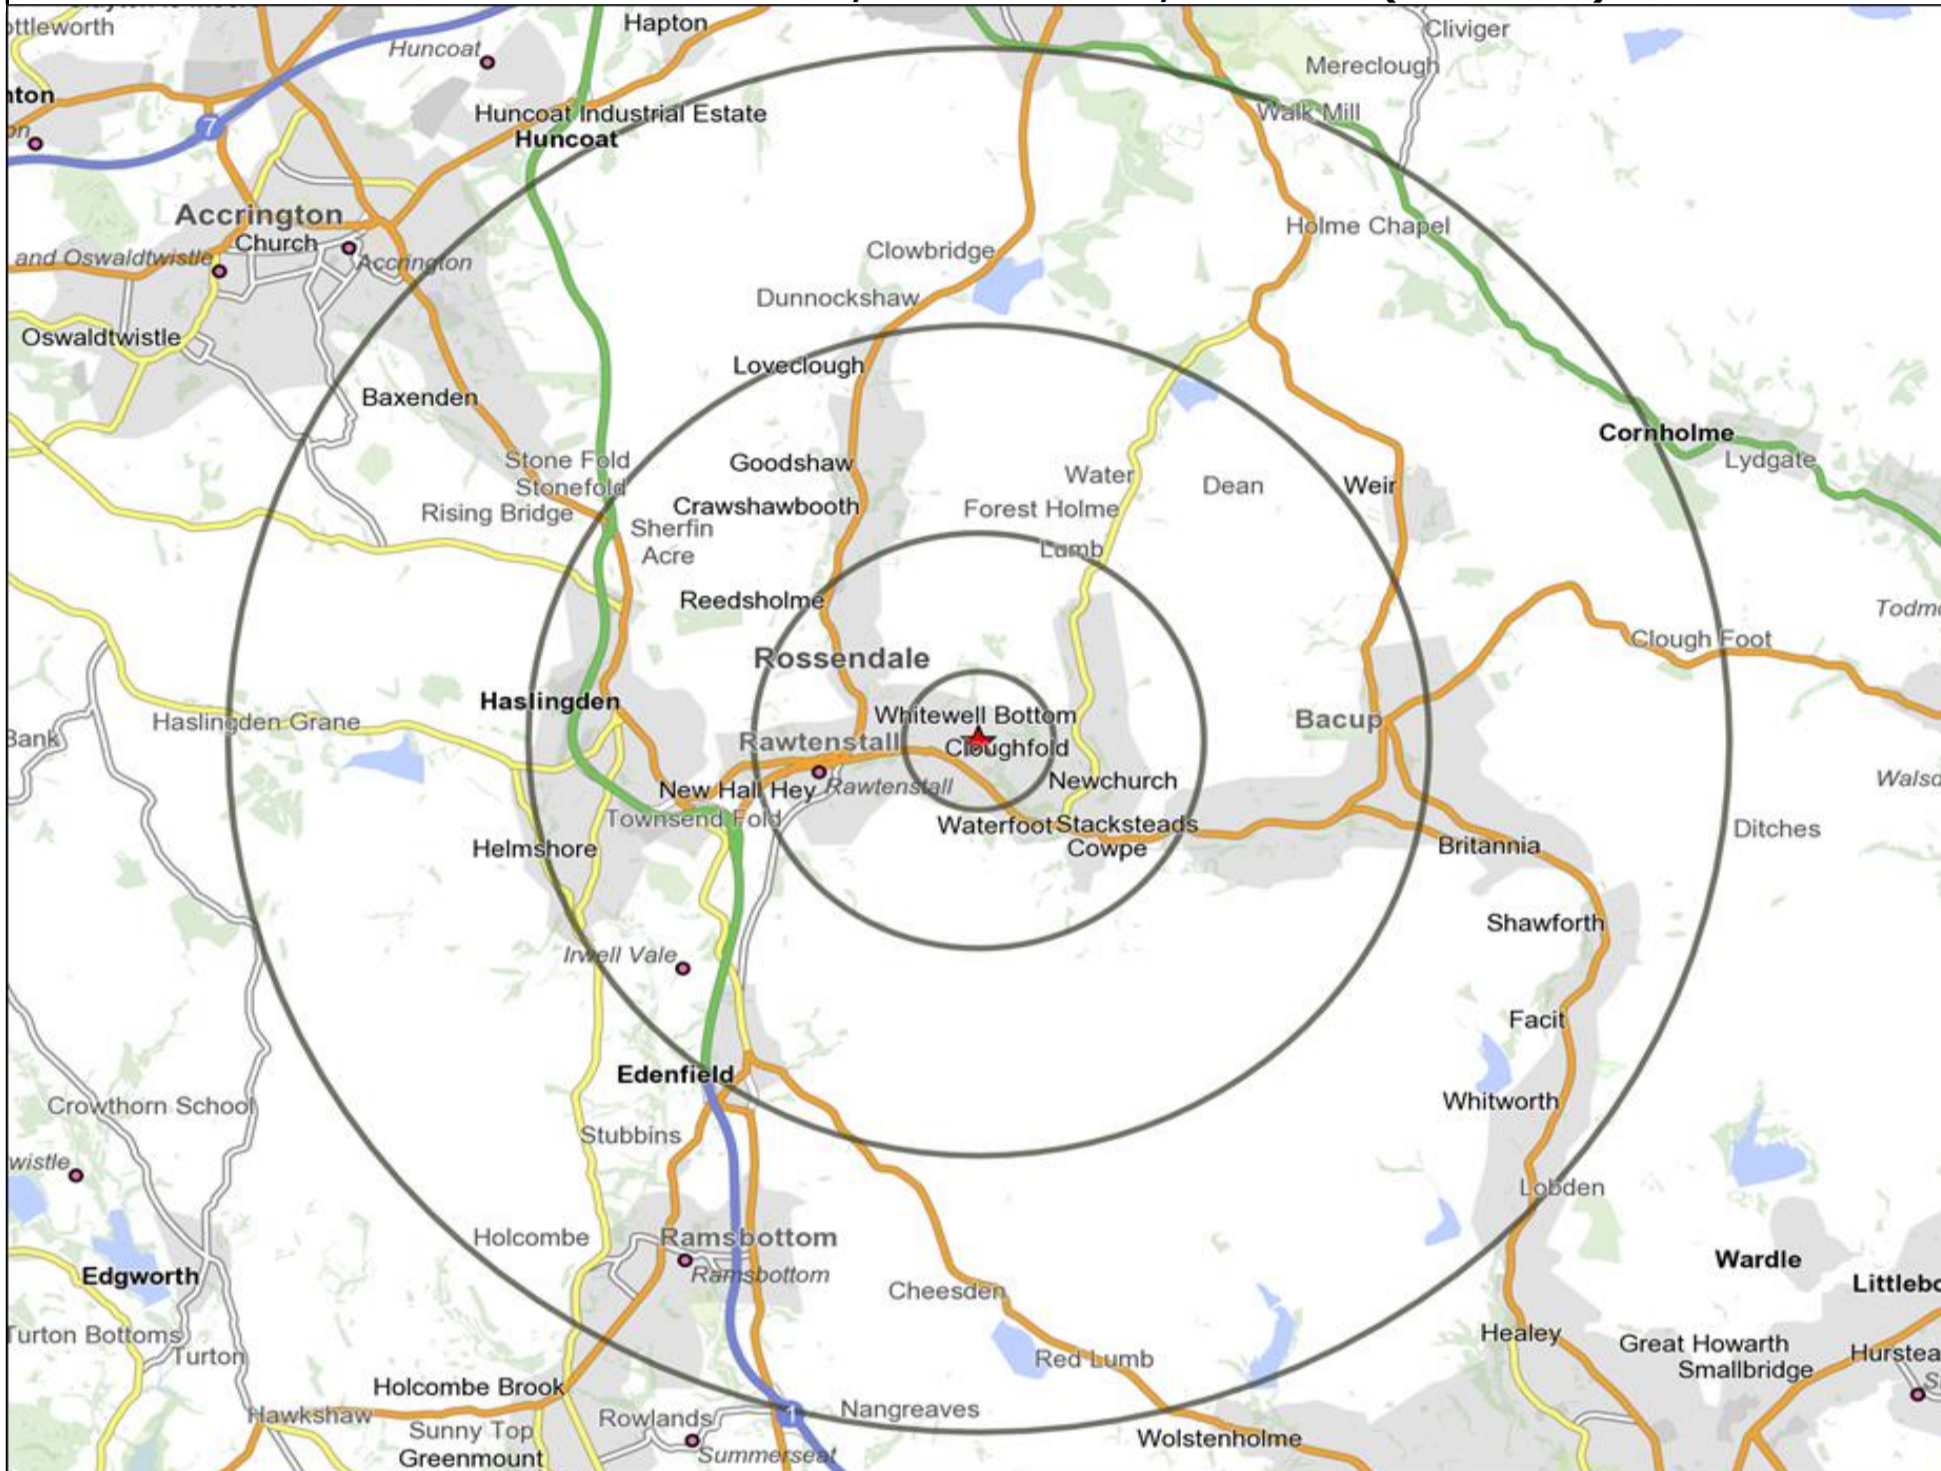

**Customer Profile Report for RED LION, ROSSENDALE (Punch Outlet Number: 201999)
437 NEWCHURCH ROAD, ROSSENDALE, BB4 7TG (BB 4 7TG)**

Copyright Experian Ltd, HERE 2015. Ordnance Survey © Crown copyright 2015

★ Location   ○ 0.5, 1.5, 3 & 5 Mile Distance

Age Data Table

	Count:					Index:				
	0 - 0.5 Miles	0 - 1.5 Miles	0 - 3.0 Miles	0 - 5.0 Miles	15 Min Drivetime	0 - 0.5 Miles	0 - 1.5 Miles	0 - 3.0 Miles	0 - 5.0 Miles	15 Min Drivetime
0-15	521	3,780	10,616	16,602	13,957	99	104	105	102	105
16-17	64	455	1,306	2,099	1,728	99	101	104	105	105
18-24	195	1,499	3,963	6,202	5,151	77	85	81	79	80
25-34	351	2,398	6,772	10,416	9,055	92	90	92	88	93
35-44	299	2,406	6,756	11,261	9,154	84	98	99	103	102
45-54	420	2,897	8,106	13,593	10,842	106	105	106	111	108
55-64	365	2,404	6,644	10,805	8,670	116	109	109	111	108
65+	579	3,612	9,722	15,374	12,375	115	103	100	99	97
Population estimate 2015	2,794	19,451	53,885	86,352	70,932	100	100	100	100	100

Ethnicity - Census 2011

	Count:					%:				
	0 - 0.5 Miles	0 - 1.5 Miles	0 - 3.0 Miles	0 - 5.0 Miles	15 Min Drivetime	0 - 0.5 Miles	0 - 1.5 Miles	0 - 3.0 Miles	0 - 5.0 Miles	15 Min Drivetime
White	2,507	17,490	48,464	79,434	64,428	91%	92%	93%	94%	93%
Mixed / Multiple Ethnic Groups	43	188	489	770	693	2%	1%	1%	1%	1%
Asian / Asian British	203	1,254	3,192	3,696	3,524	7%	7%	6%	4%	5%
Black / African / Caribbean / Black British	6	22	101	164	203	0%	0%	0%	0%	0%
Other Ethnic Group	3	34	108	152	150	0%	0%	0%	0%	0%
All People (Ethnic Group)	2,762	18,988	52,354	84,216	68,998	100	100	100	100	100