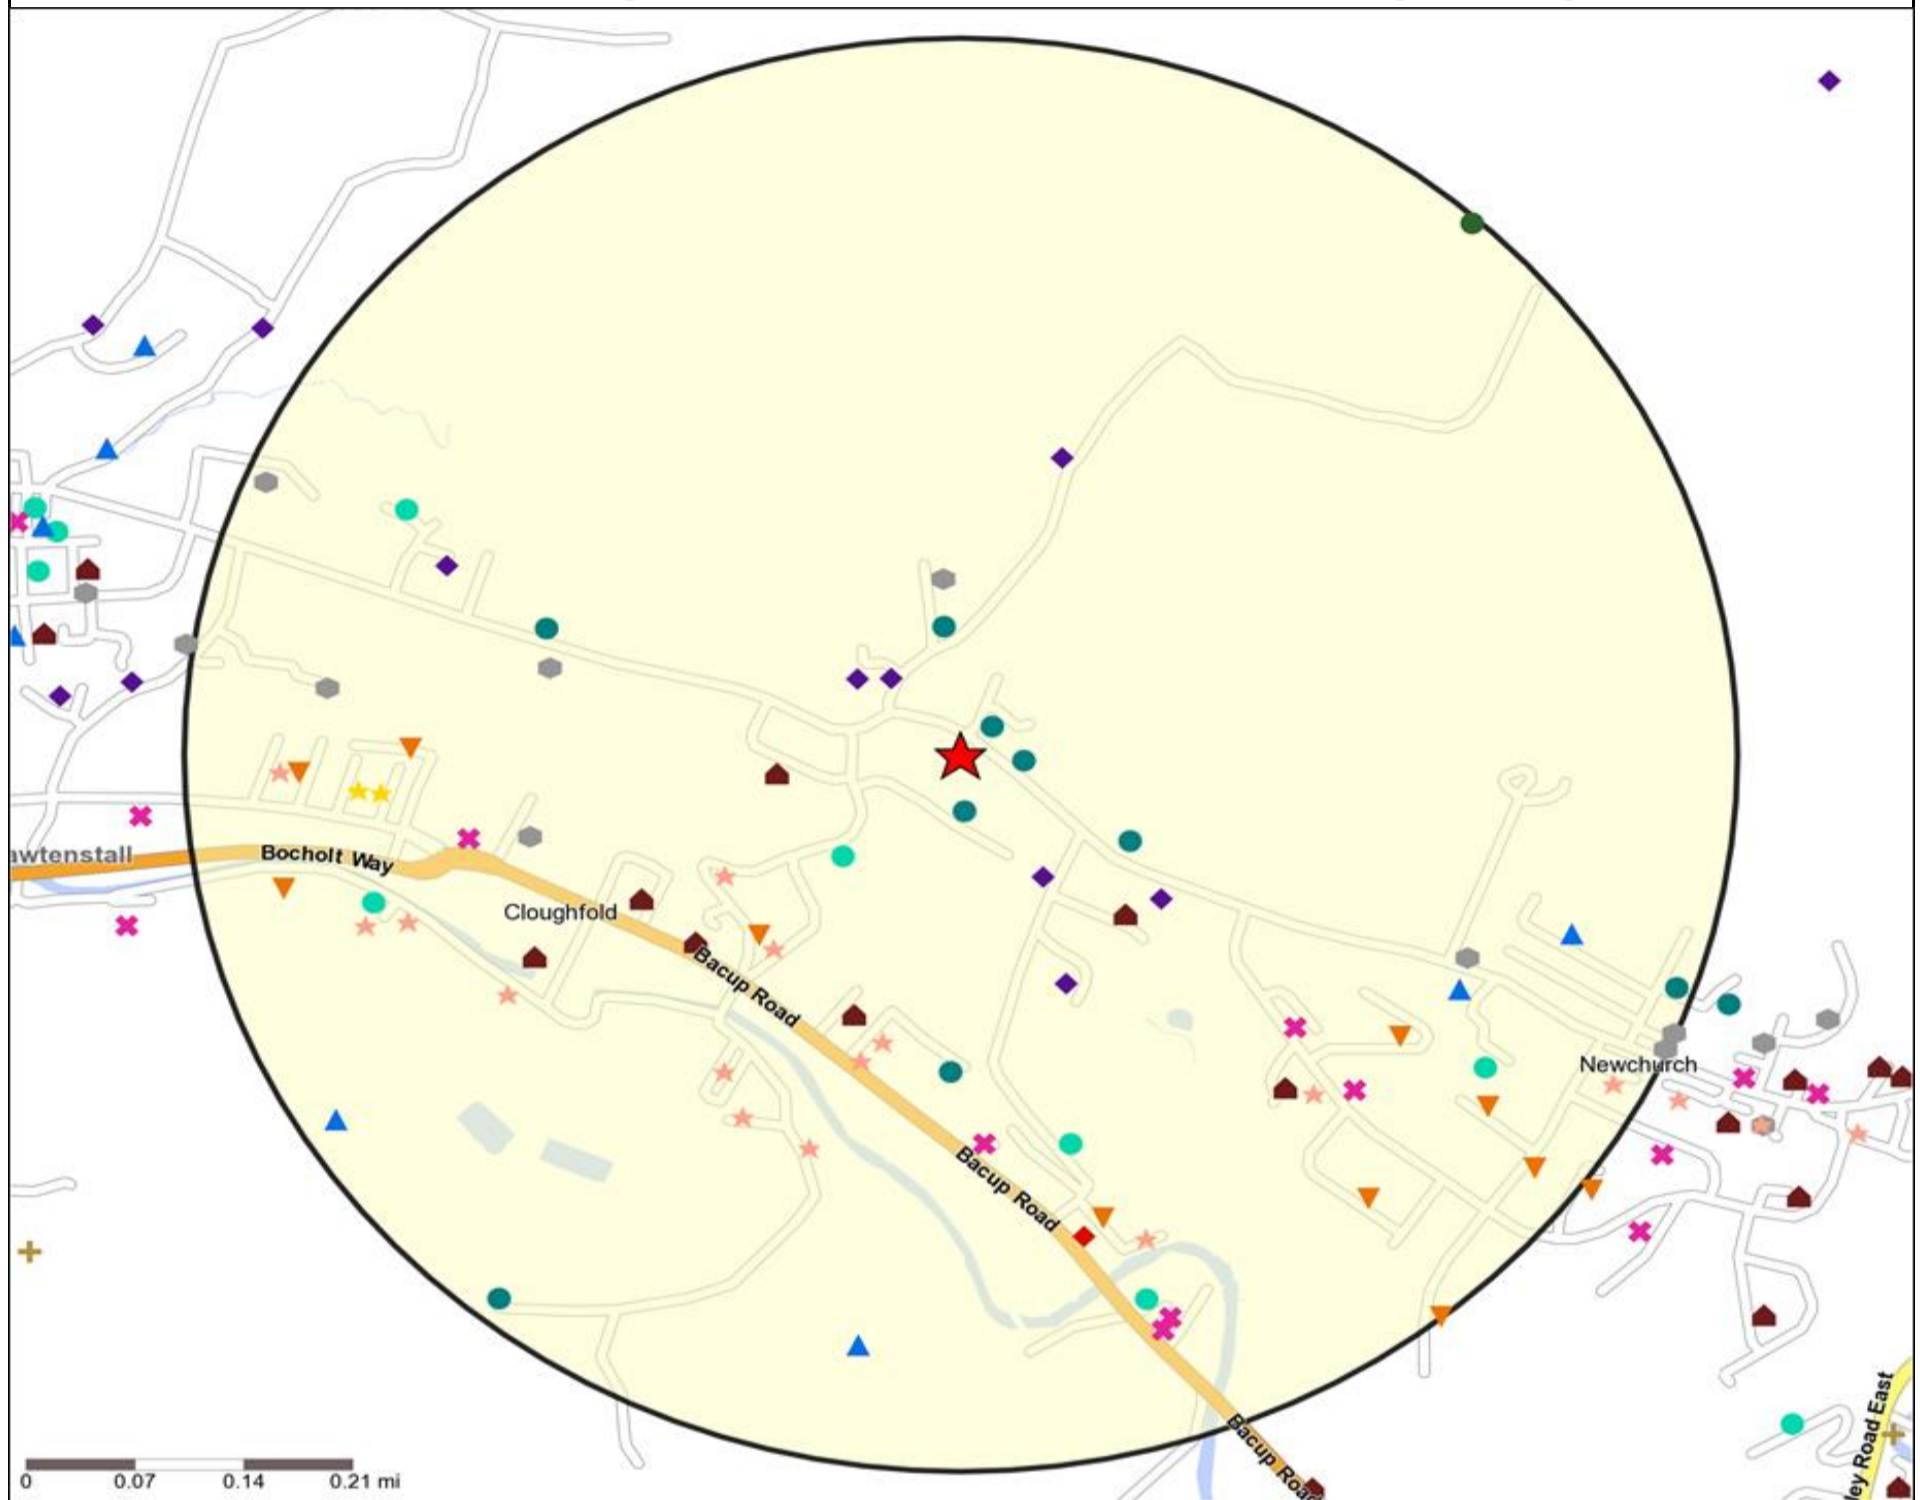

Mosaic UK Map and Data: RED LION, ROSSENDALE (201999)

Copyright Experian Ltd, HERE 2015. Ordnance Survey © Crown copyright 2015

Location	Mosaic UK Groups	D Rural Reality	H Aspiring Homemakers	L Vintage Value
0.5, 1.5, 3 & 5 Mile Distance	A City Prosperity	E Senior Security	I Family Basics	M Modest Traditions
Rivers, Canals and Lakes	B Prestige Positions	F Suburban Stability	J Transient Renters	N Urban Cohesion
	C Country Living	G Domestic Success	K Municipal Challenge	O Rental Hubs

Mosaic UK Data Table (Residential)

	Count:	Index:
	0 - 0.5 Miles	0 - 0.5 Miles
A City Prosperity (18+)	0	0
B Prestige Positions (18+)	159	99
C Country Living (18+)	12	8
D Rural Reality (18+)	0	0
E Senior Security (18+)	261	145
F Suburban Stability (18+)	97	72
G Domestic Success (18+)	318	171
H Aspiring Homemakers (18+)	93	46
I Family Basics (18+)	359	225
J Transient Renters (18+)	305	239
K Municipal Challenge (18+)	48	37
L Vintage Value (18+)	235	169
M Modest Traditions (18+)	263	250
N Urban Cohesion (18+)	59	51
O Rental Hubs (18+)	0	0
Adults 18+ estimate 2015	2,209	100