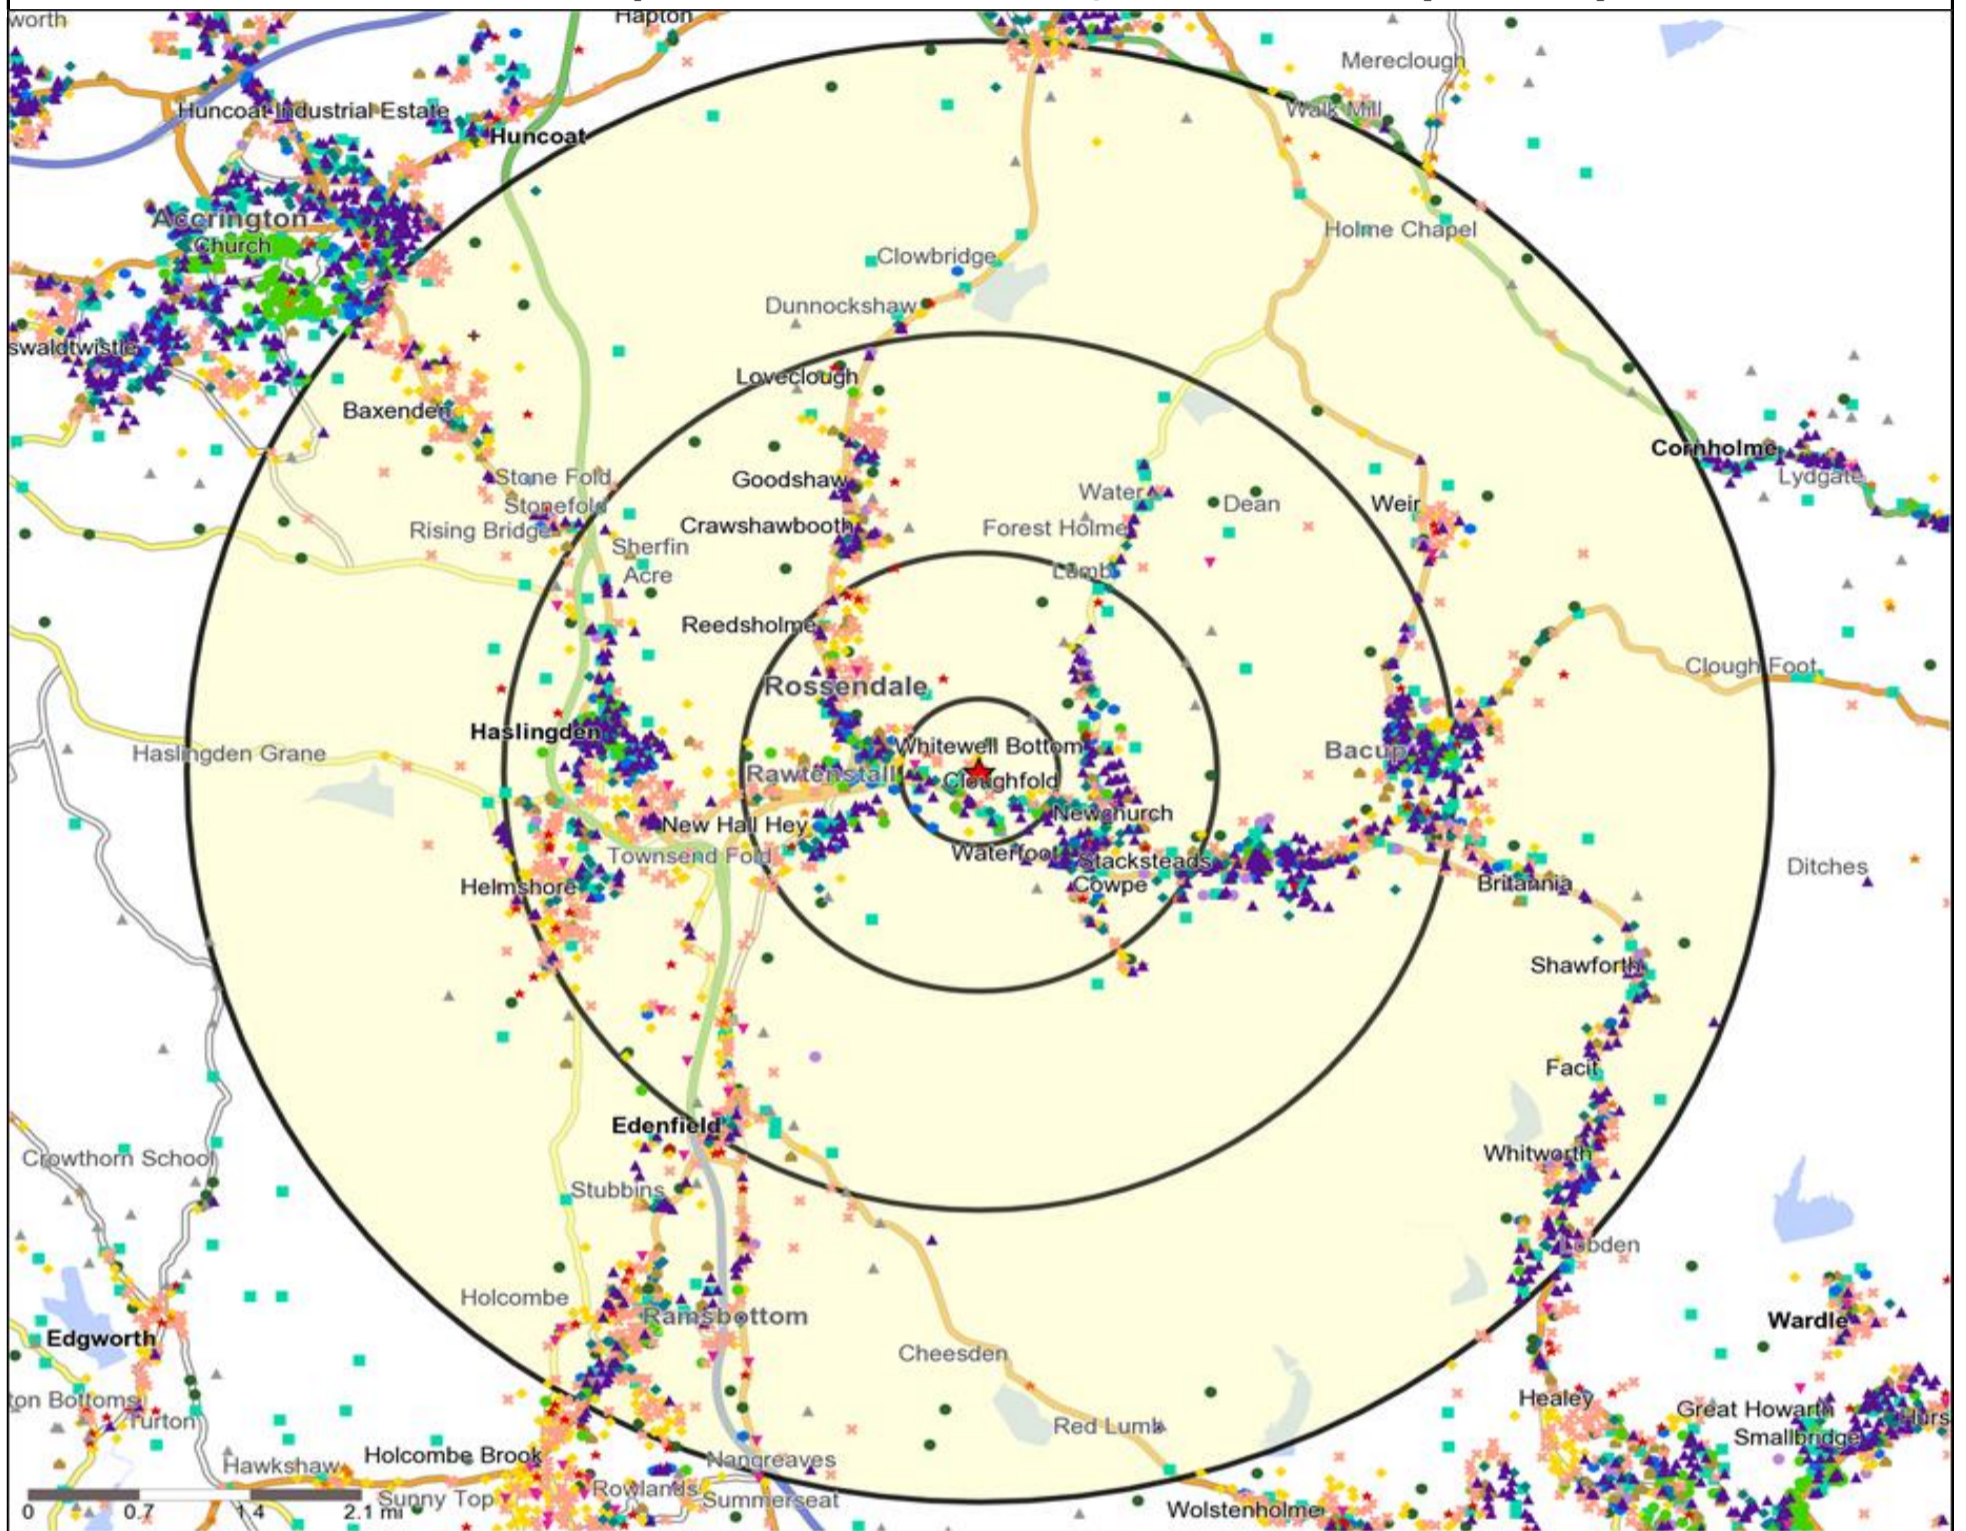

Mosaic UK Map and Data: RED LION, ROSSENDALE (201999)

Copyright Experian Ltd, HERE 2015. Ordnance Survey © Crown copyright 2015

- | | | | | |
|-------------------------------|-------------------------|----------------------|-----------------------|---------------------|
| Location | Mosaic UK Groups | D Rural Reality | H Aspiring Homemakers | L Vintage Value |
| 0.5, 1.5, 3 & 5 Mile Distance | A City Prosperity | E Senior Security | I Family Basics | M Modest Traditions |
| Rivers, Canals and Lakes | B Prestige Positions | F Suburban Stability | J Transient Renters | N Urban Cohesion |
| | C Country Living | G Domestic Success | K Municipal Challenge | O Rental Hubs |

Mosaic UK Data Table (Residential)

	Count:	Index:
	0 - 0.5 Miles	0 - 0.5 Miles
A City Prosperity (18+)	0	0
B Prestige Positions (18+)	159	99
C Country Living (18+)	12	8
D Rural Reality (18+)	0	0
E Senior Security (18+)	261	145
F Suburban Stability (18+)	97	72
G Domestic Success (18+)	318	171
H Aspiring Homemakers (18+)	93	46
I Family Basics (18+)	359	225
J Transient Renters (18+)	305	239
K Municipal Challenge (18+)	48	37
L Vintage Value (18+)	235	169
M Modest Traditions (18+)	263	250
N Urban Cohesion (18+)	59	51
O Rental Hubs (18+)	0	0
Adults 18+ estimate 2015	2,209	100

Occasions Map and Data: RED LION, ROSSENDALE (201999)

Copyright Experian Ltd, HERE 2015. Ordnance Survey © Crown copyright 2015

- ★ Location
- 0.5, 1.5, 3 & 5 Mile Distance
- ~ Rivers, Canals and Lakes
- Occasions Types
- 01 Mine's a Pint
- ◆ 02 Early Doors
- 03 Everyday is Friday
- ▲ 04 Weekend Millionaires
- 05 Out On The Town
- ▲ 06 Business and Pleasure
- 07 Sporting Pints
- 08 Student Social
- ▲ 09 Leisurly Lunch
- ▲ 10 Wining and Dining
- ▲ 11 Household Outing
- ★ 12 Midweek Meal Deal
- ◆ 13 Date Night
- ★ 14 Birthday Treat
- + 15 Pre Show Meal