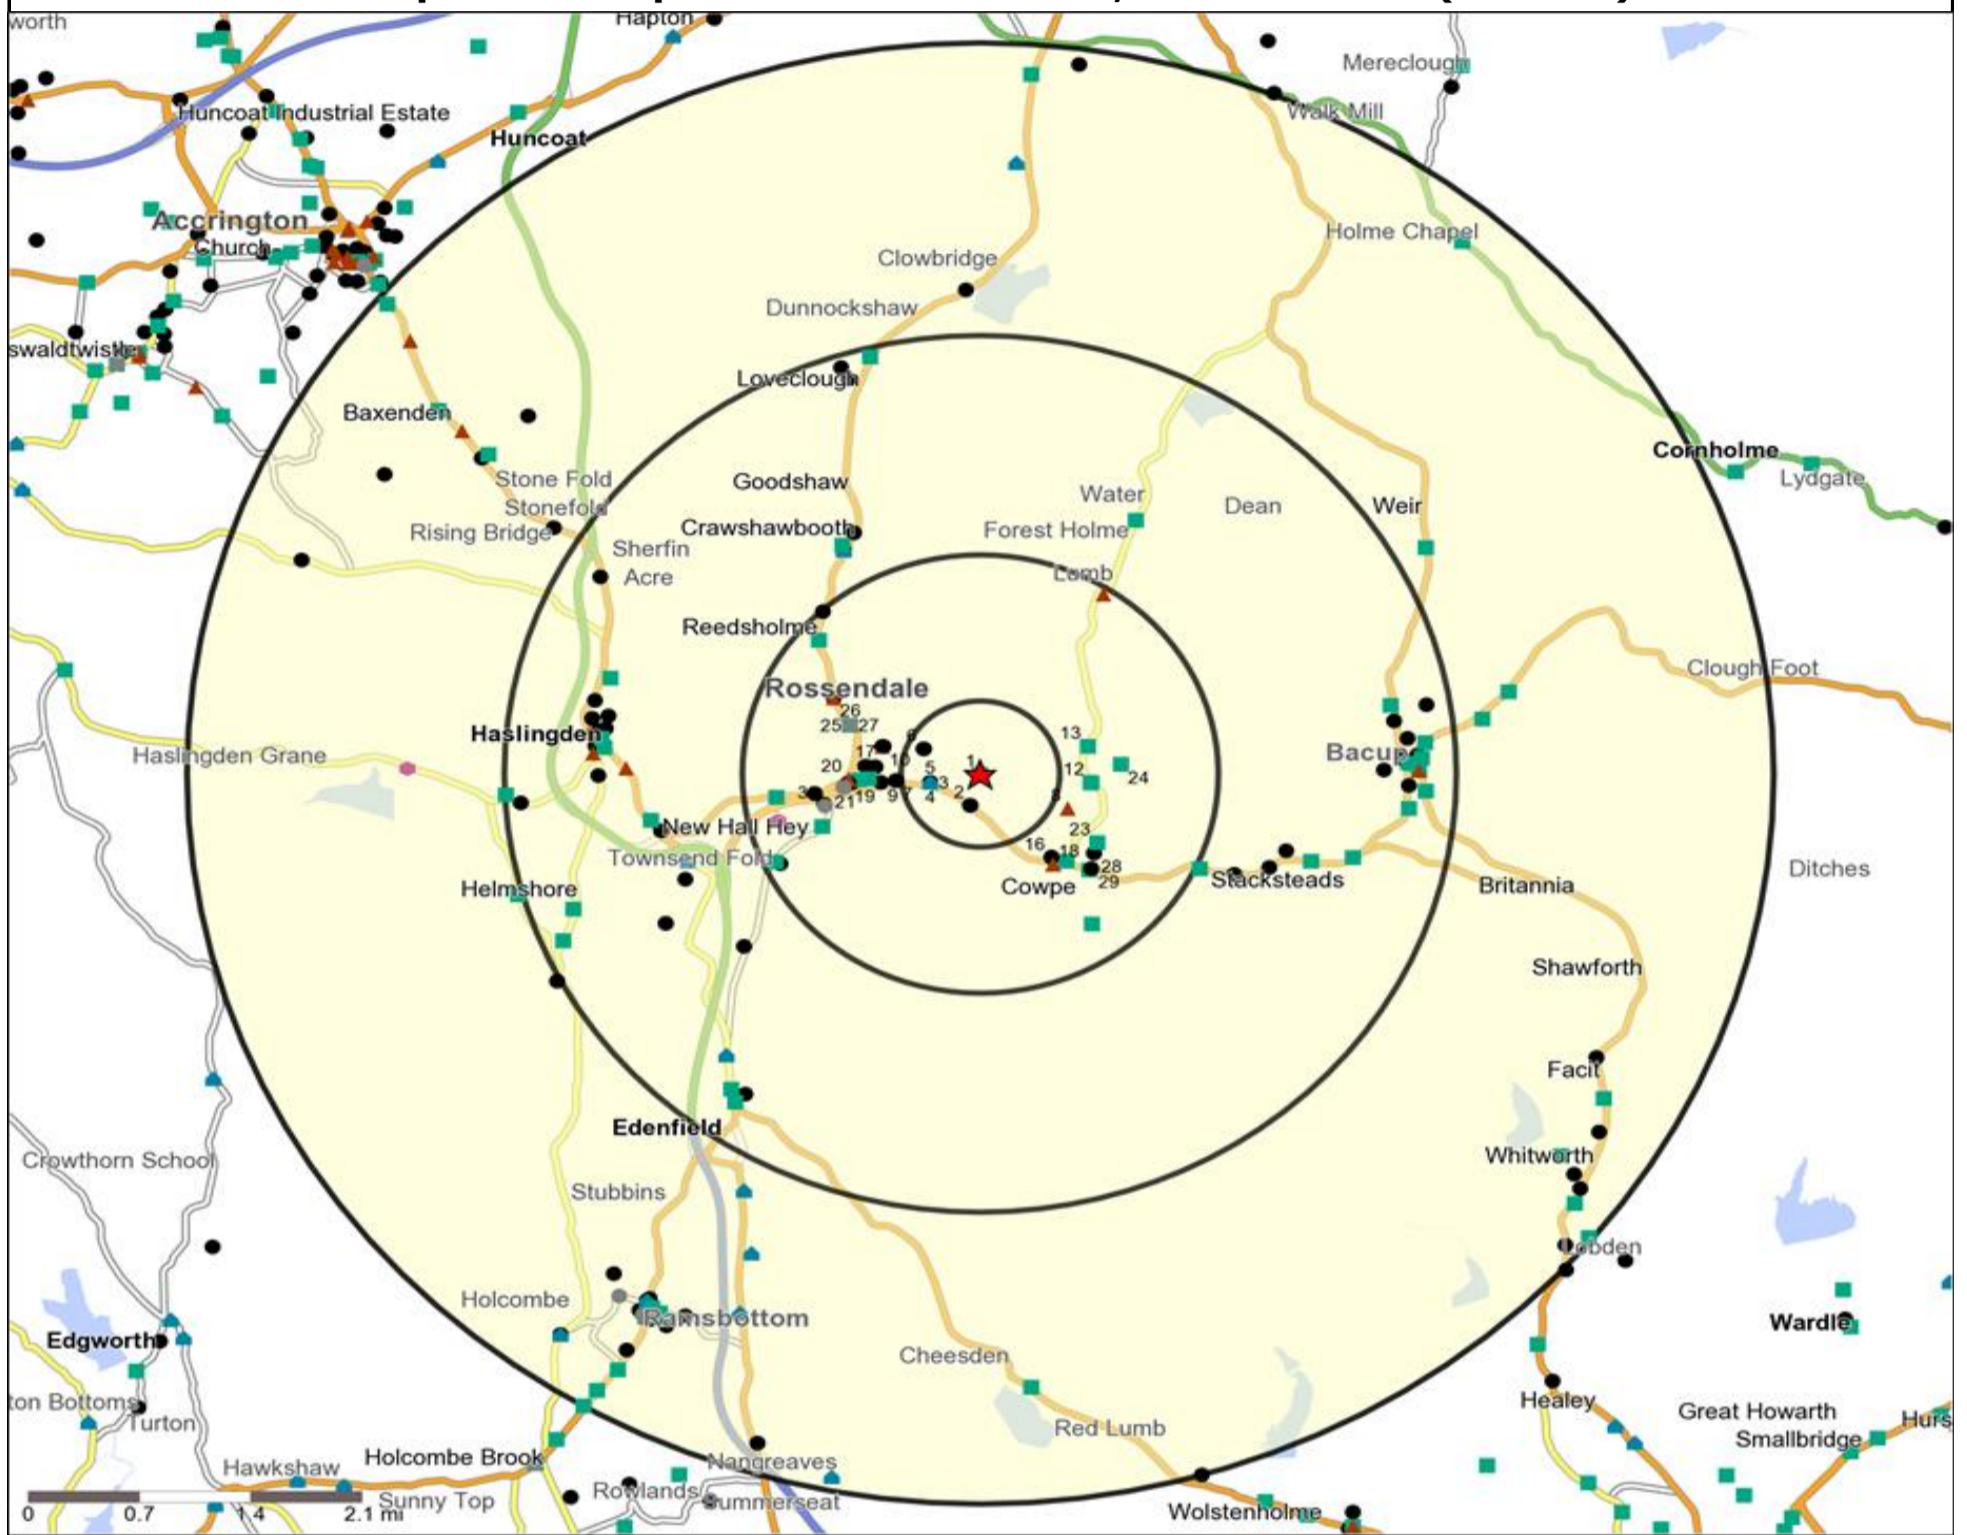

Competition Map and Data: RED LION, ROSSENDALE (201999)

Numbers on competition points relate to the distance ranking in the competition table on page 7. Copyright Experian Ltd, HERE 2015. Ordnance Survey © Crown copyright 2015

- Location
- Branded Food
- Dry Led
- Cafe / Wine Bar
- Other
- Circuit Bar
- Rural Character
- Rivers, Canals and Lakes
- Community Local

Competition Type Summary Table

Reporting Category	0 - 0.5 Miles	0 - 1.5 Miles	0 - 3.0 Miles	0 - 5.0 Miles
Café / Wine Bar	0	3	4	9
Circuit Bar	0	4	7	11
Community Local	1	11	32	49
Dry Led	1	1	3	12
Branded Food Pub	0	1	1	2
Rural	0	0	0	0
Other	4	23	60	96
Total	6	43	107	179