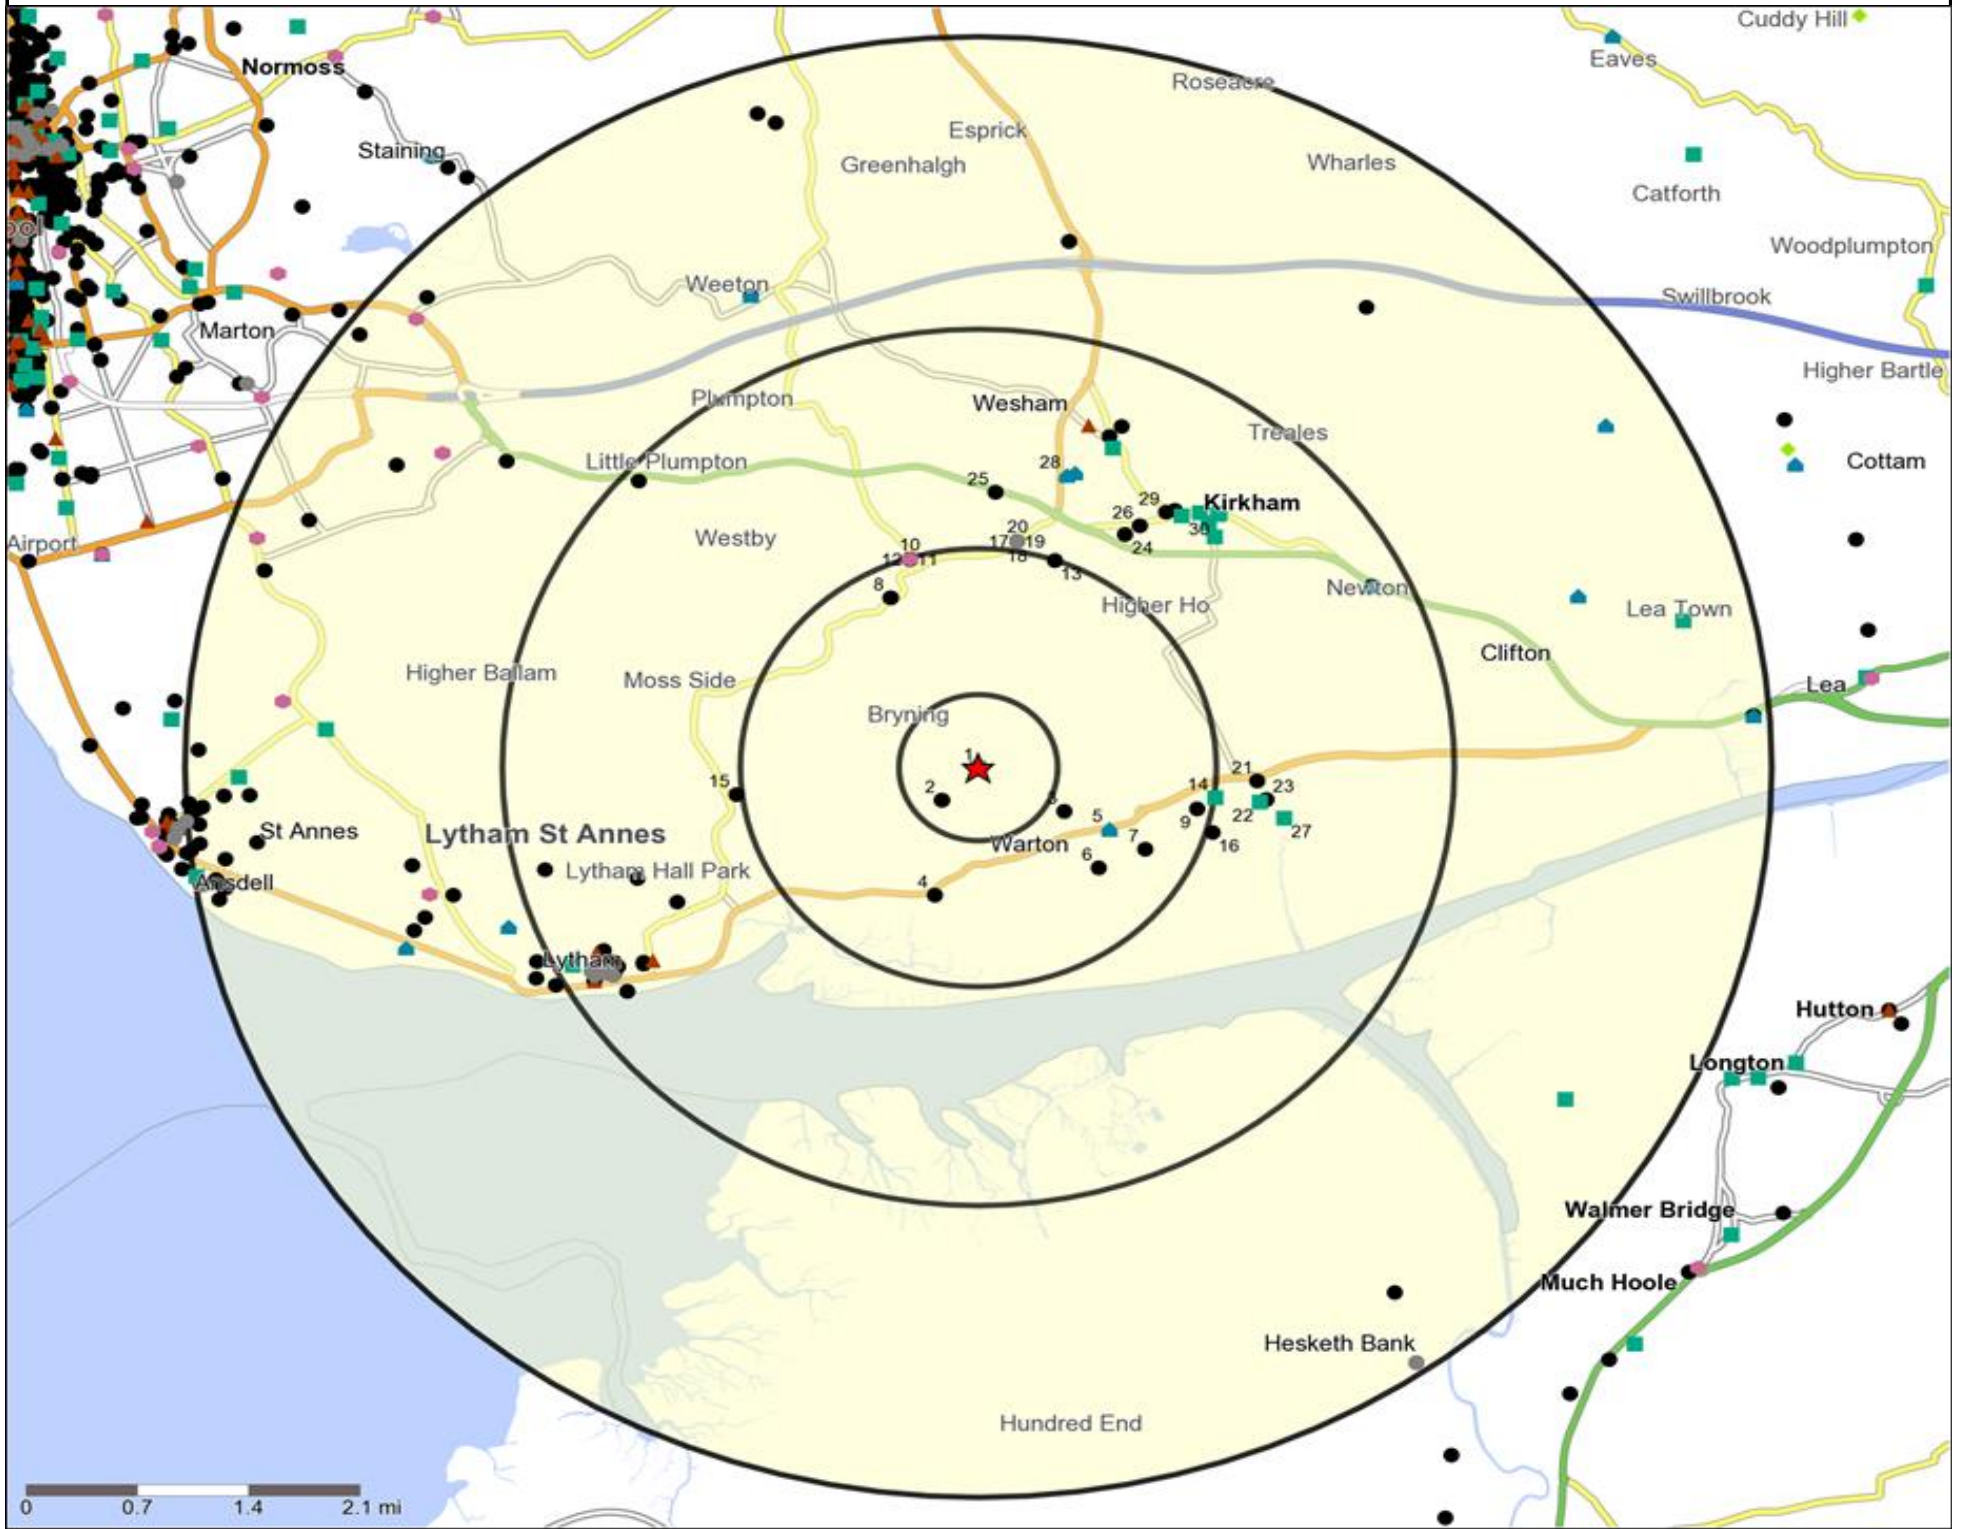

Competition Map and Data: BIRLEY ARMS, WARTON (202427)

Numbers on competition points relate to the distance ranking in the competition table on page 7. Copyright Experian Ltd, HERE 2015. Ordnance Survey © Crown copyright 2015

- Location
- Branded Food
- Dry Led
- Cafe / Wine Bar
- Other
- Circuit Bar
- Rural Character
- Rivers, Canals and Lakes
- Community Local

Competition Type Summary Table

Reporting Category	0 - 0.5 Miles	0 - 1.5 Miles	0 - 3.0 Miles	0 - 5.0 Miles
Café / Wine Bar	0	0	8	11
Circuit Bar	0	0	4	4
Community Local	1	1	14	18
Dry Led	0	1	2	8
Branded Food Pub	0	1	2	8
Rural	0	0	0	0
Other	1	10	50	99
Total	2	13	80	148