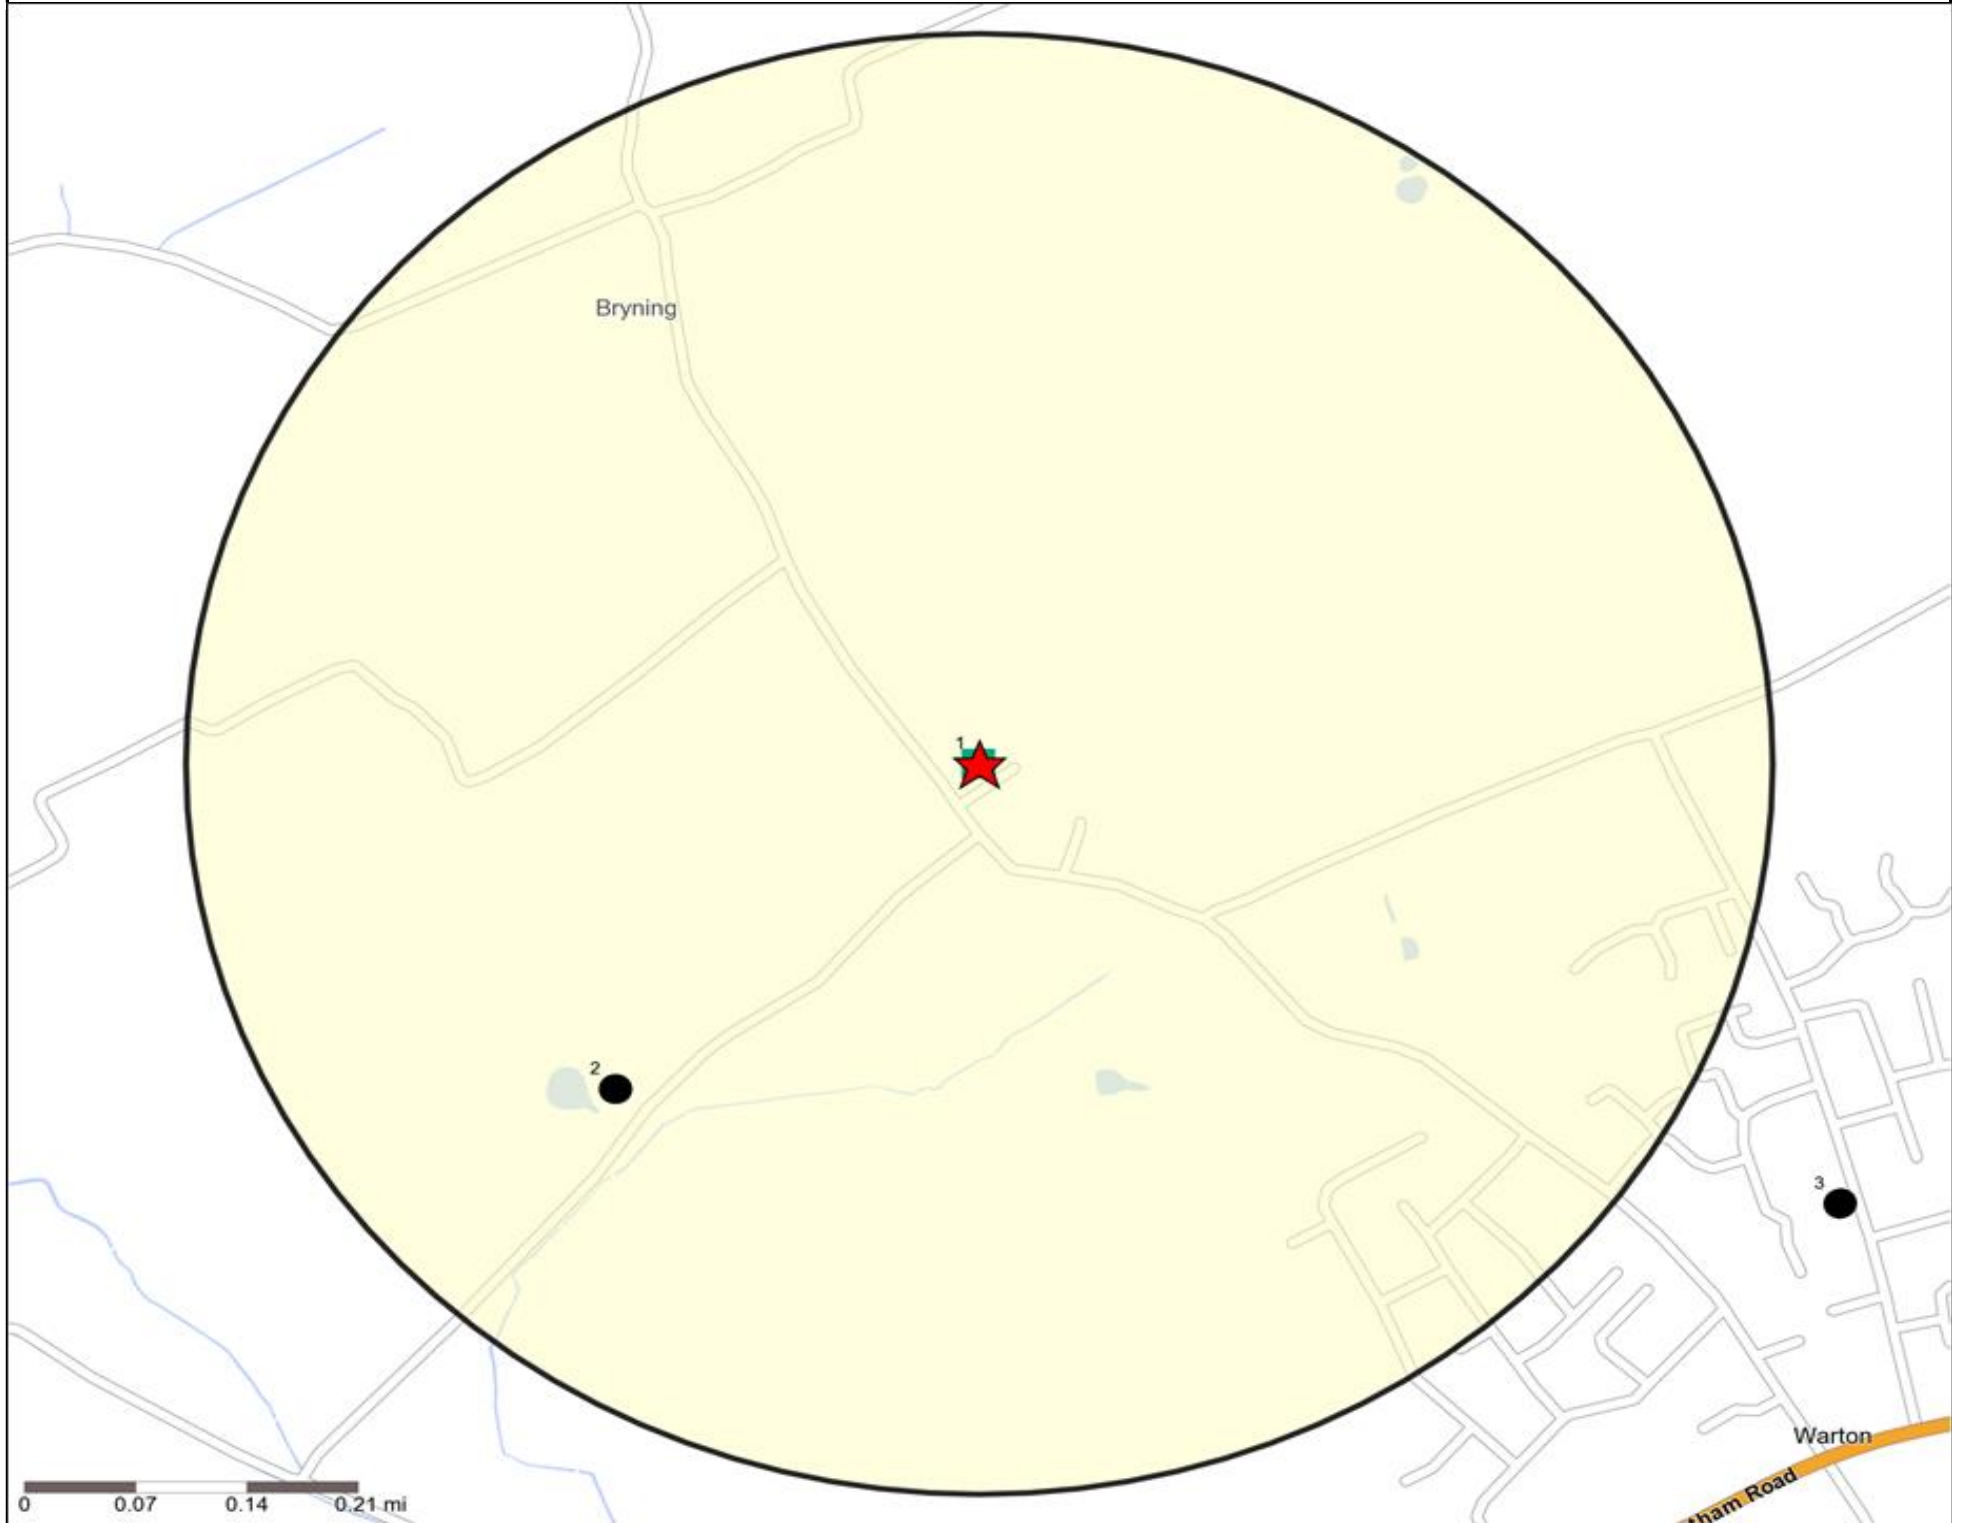

Competition Map and Data: BIRLEY ARMS, WARTON (202427)

Numbers on competition points relate to the distance ranking in the competition table on page 7. Copyright Experian Ltd, HERE 2015. Ordnance Survey © Crown copyright 2015

- ★ Location
- Branded Food
- ▲ Dry Led
- Cafe / Wine Bar
- Other
- 0.5, 1.5, 3 & 5 Mile Distance
- ▲ Circuit Bar
- Rural Character
- ~ Rivers, Canals and Lakes
- Community Local

Competition Type Summary Table

Reporting Category	0 - 0.5 Miles
Café / Wine Bar	0
Circuit Bar	0
Community Local	1
Dry Led	0
Branded Food Pub	0
Rural	0
Other	1
Total	2