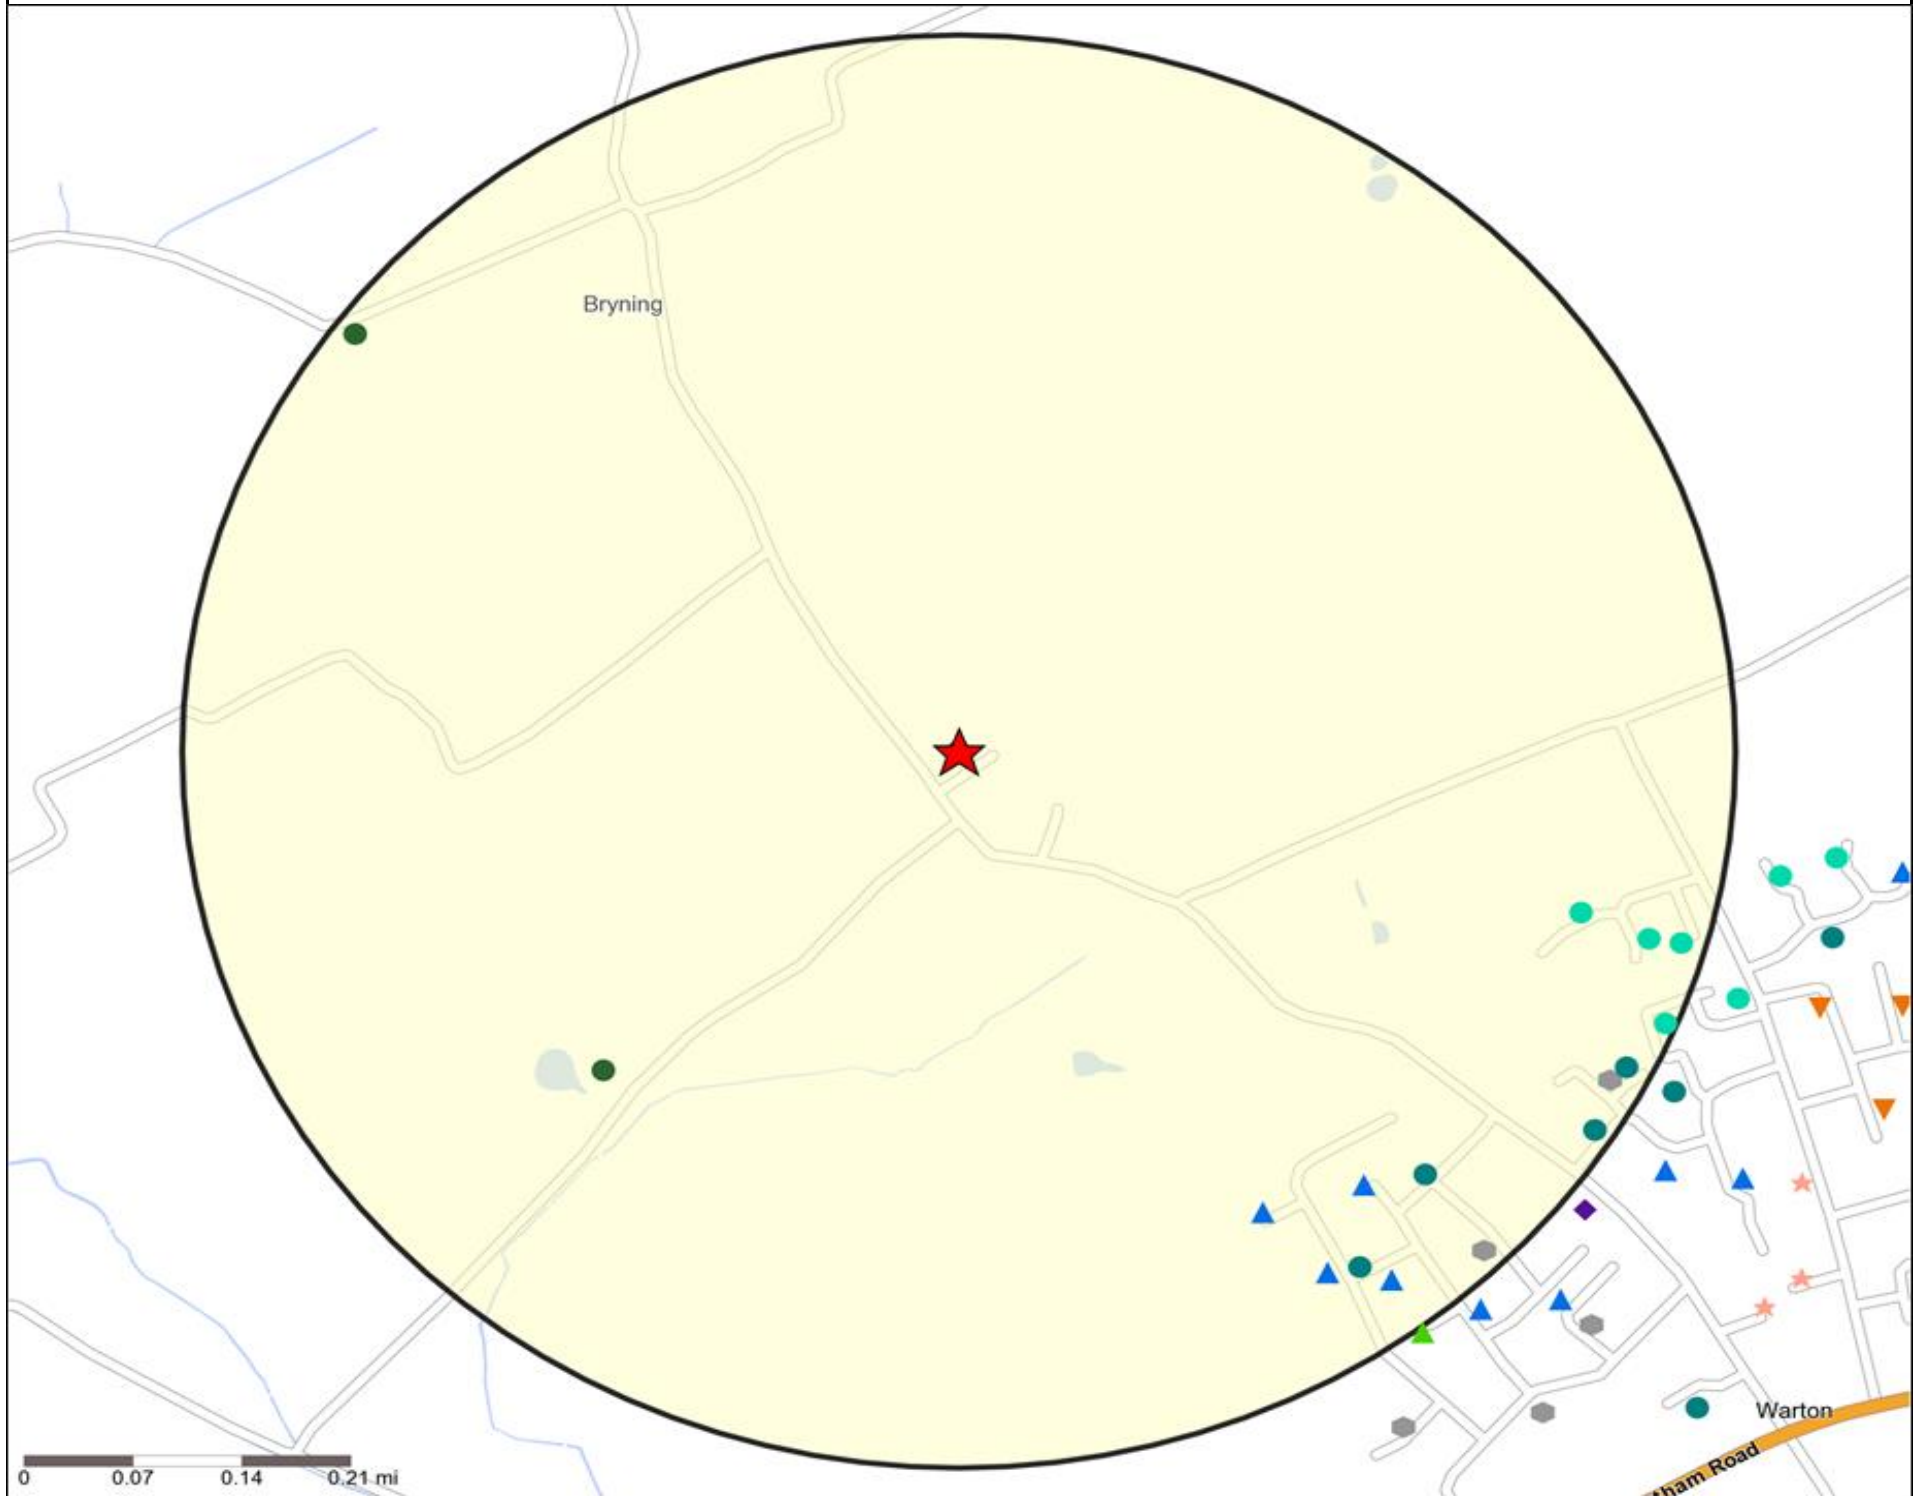

Mosaic UK Map and Data: BIRLEY ARMS, WARTON (202427)

Copyright Experian Ltd, HERE 2015. Ordnance Survey © Crown copyright 2015

Location	Mosaic UK Groups	D Rural Reality	H Aspiring Homemakers	L Vintage Value
0.5, 1.5, 3 & 5 Mile Distance	A City Prosperity	E Senior Security	I Family Basics	M Modest Traditions
Rivers, Canals and Lakes	B Prestige Positions	F Suburban Stability	J Transient Renters	N Urban Cohesion
	C Country Living	G Domestic Success	K Municipal Challenge	O Rental Hubs

Mosaic UK Data Table (Residential)

	Count:	Index:
	0 - 0.5 Miles	0 - 0.5 Miles
A City Prosperity (18+)	0	0
B Prestige Positions (18+)	0	0
C Country Living (18+)	61	153
D Rural Reality (18+)	4	10
E Senior Security (18+)	83	177
F Suburban Stability (18+)	189	538
G Domestic Success (18+)	109	225
H Aspiring Homemakers (18+)	115	220
I Family Basics (18+)	0	0
J Transient Renters (18+)	0	0
K Municipal Challenge (18+)	0	0
L Vintage Value (18+)	0	0
M Modest Traditions (18+)	14	51
N Urban Cohesion (18+)	0	0
O Rental Hubs (18+)	0	0
Adults 18+ estimate 2015	575	100