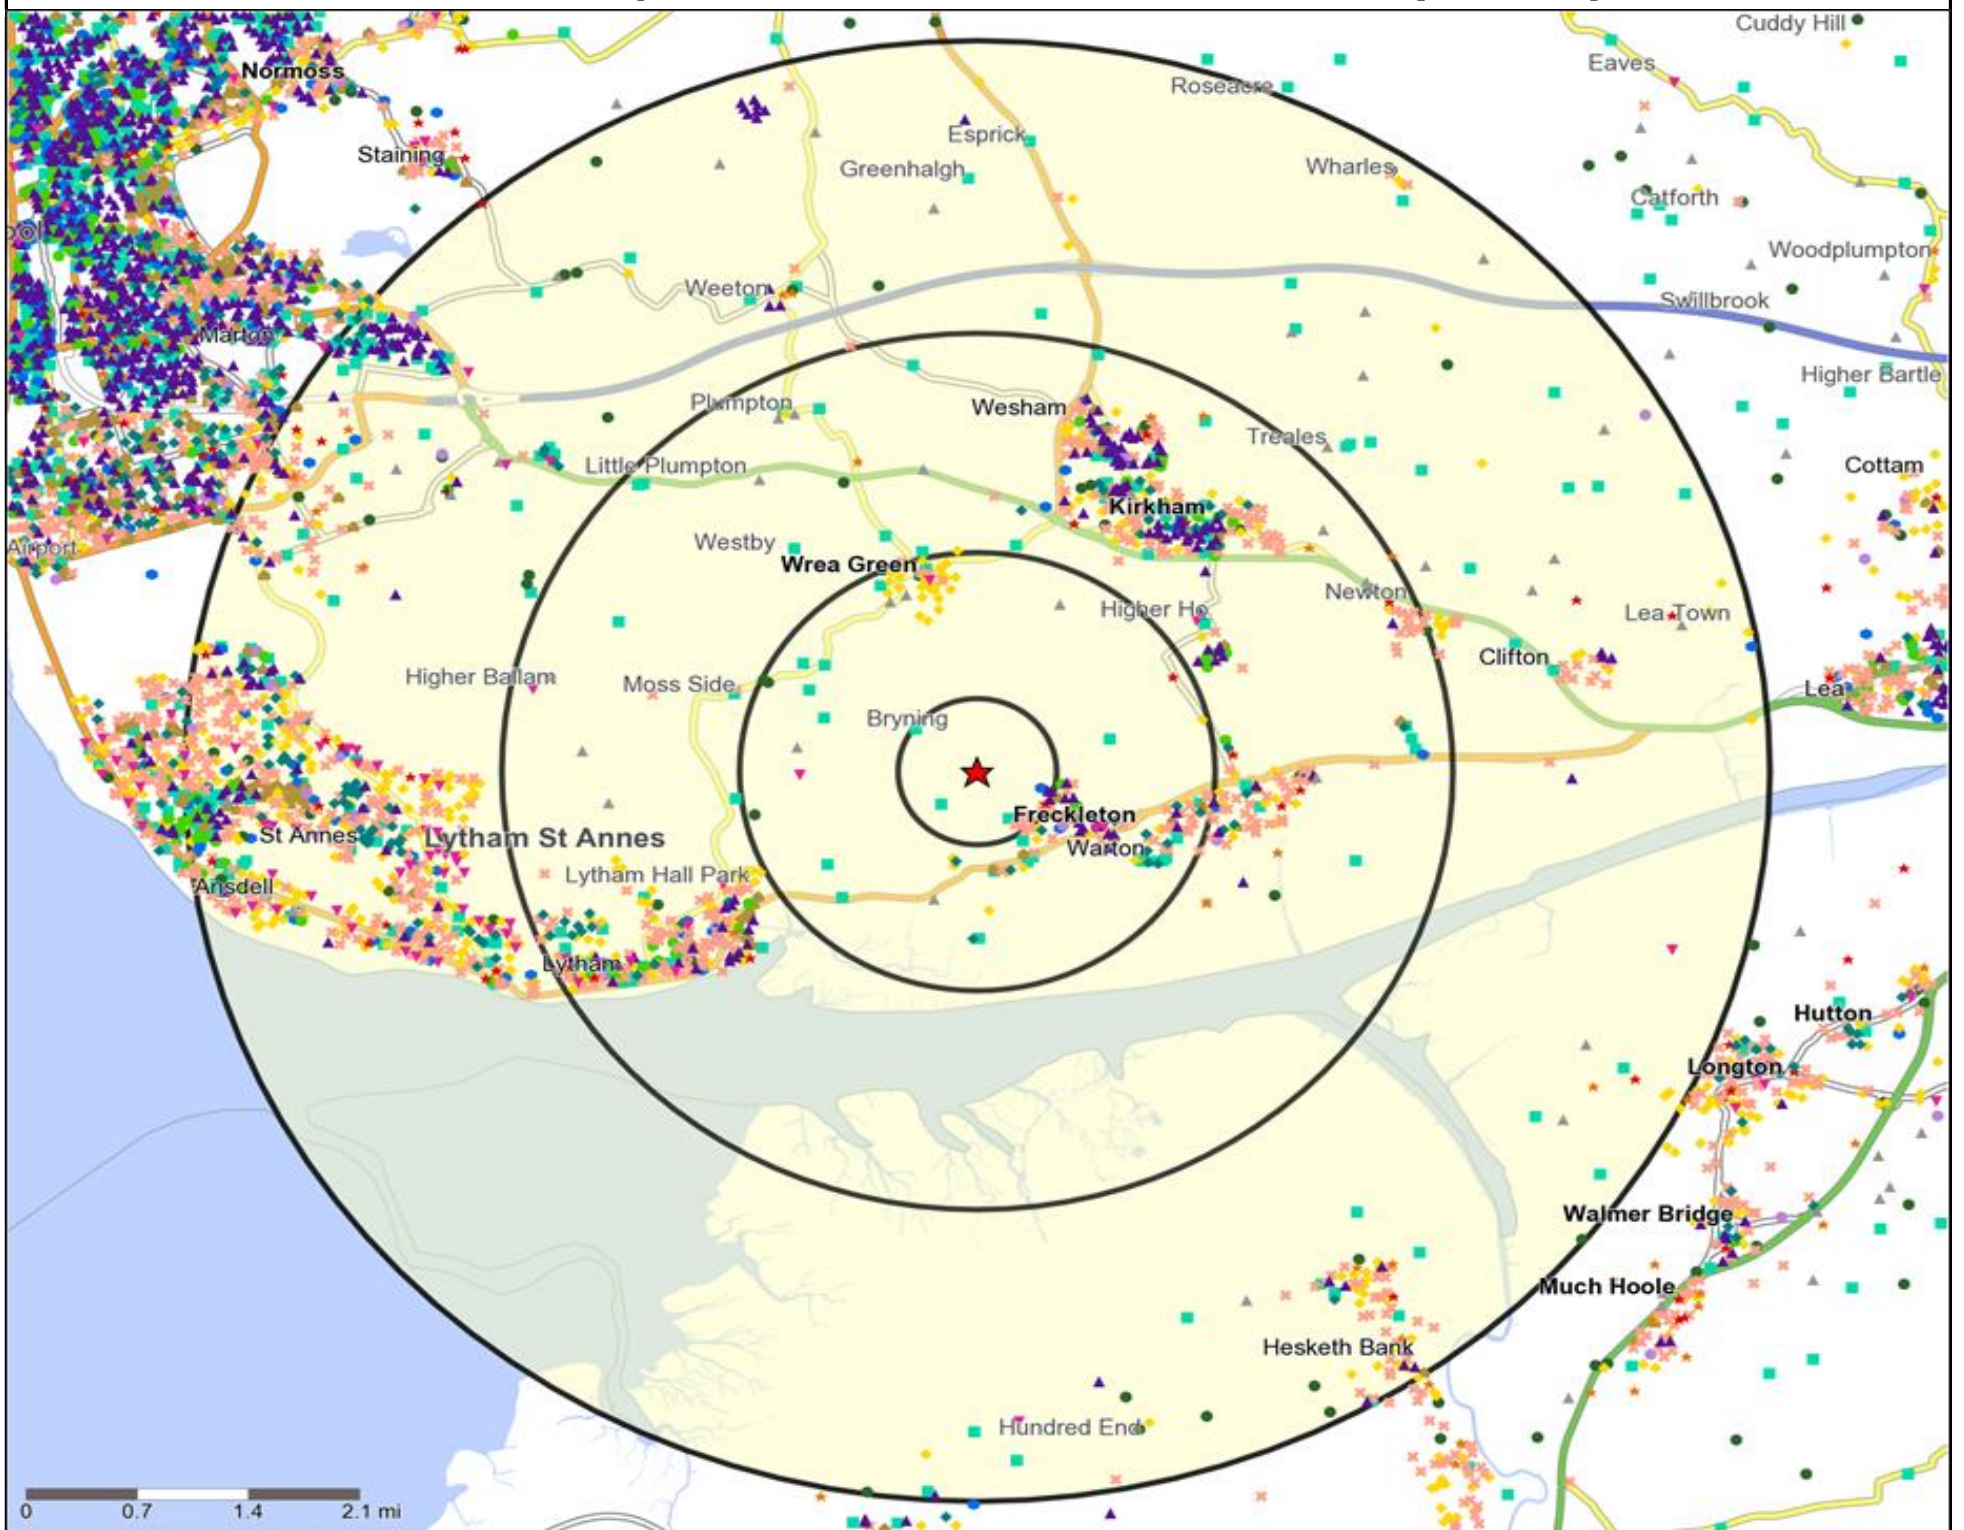

Mosaic UK Map and Data: BIRLEY ARMS, WARTON (202427)

Copyright Experian Ltd, HERE 2015. Ordnance Survey © Crown copyright 2015

- | | | | | |
|-------------------------------|-------------------------|----------------------|-----------------------|---------------------|
| Location | Mosaic UK Groups | D Rural Reality | H Aspiring Homemakers | L Vintage Value |
| 0.5, 1.5, 3 & 5 Mile Distance | A City Prosperity | E Senior Security | I Family Basics | M Modest Traditions |
| Rivers, Canals and Lakes | B Prestige Positions | F Suburban Stability | J Transient Renters | N Urban Cohesion |
| | C Country Living | G Domestic Success | K Municipal Challenge | O Rental Hubs |

Mosaic UK Data Table (Residential)

	Count:	Index:
	0 - 0.5 Miles	0 - 0.5 Miles
A City Prosperity (18+)	0	0
B Prestige Positions (18+)	0	0
C Country Living (18+)	61	153
D Rural Reality (18+)	4	10
E Senior Security (18+)	83	177
F Suburban Stability (18+)	189	538
G Domestic Success (18+)	109	225
H Aspiring Homemakers (18+)	115	220
I Family Basics (18+)	0	0
J Transient Renters (18+)	0	0
K Municipal Challenge (18+)	0	0
L Vintage Value (18+)	0	0
M Modest Traditions (18+)	14	51
N Urban Cohesion (18+)	0	0
O Rental Hubs (18+)	0	0
Adults 18+ estimate 2015	575	100

Occasions Map and Data: BIRLEY ARMS, WARTON (202427)

Copyright Experian Ltd, HERE 2015. Ordnance Survey © Crown copyright 2015

- ★ Location
- 0.5, 1.5, 3 & 5 Mile Distance
- ~ Rivers, Canals and Lakes
- Occasions Types**
■ 01 Mine's a Pint
◆ 02 Early Doors
● 03 Everyday is Friday
- ▲ 04 Weekend Millionaires
● 05 Out On The Town
▲ 06 Business and Pleasure
● 07 Sporting Pints
- 08 Student Social
▼ 09 Leisurely Lunch
✕ 10 Wining and Dining
▲ 11 Household Outing
- ★ 12 Midweek Meal Deal
◆ 13 Date Night
★ 14 Birthday Treat
+ 15 Pre Show Meal