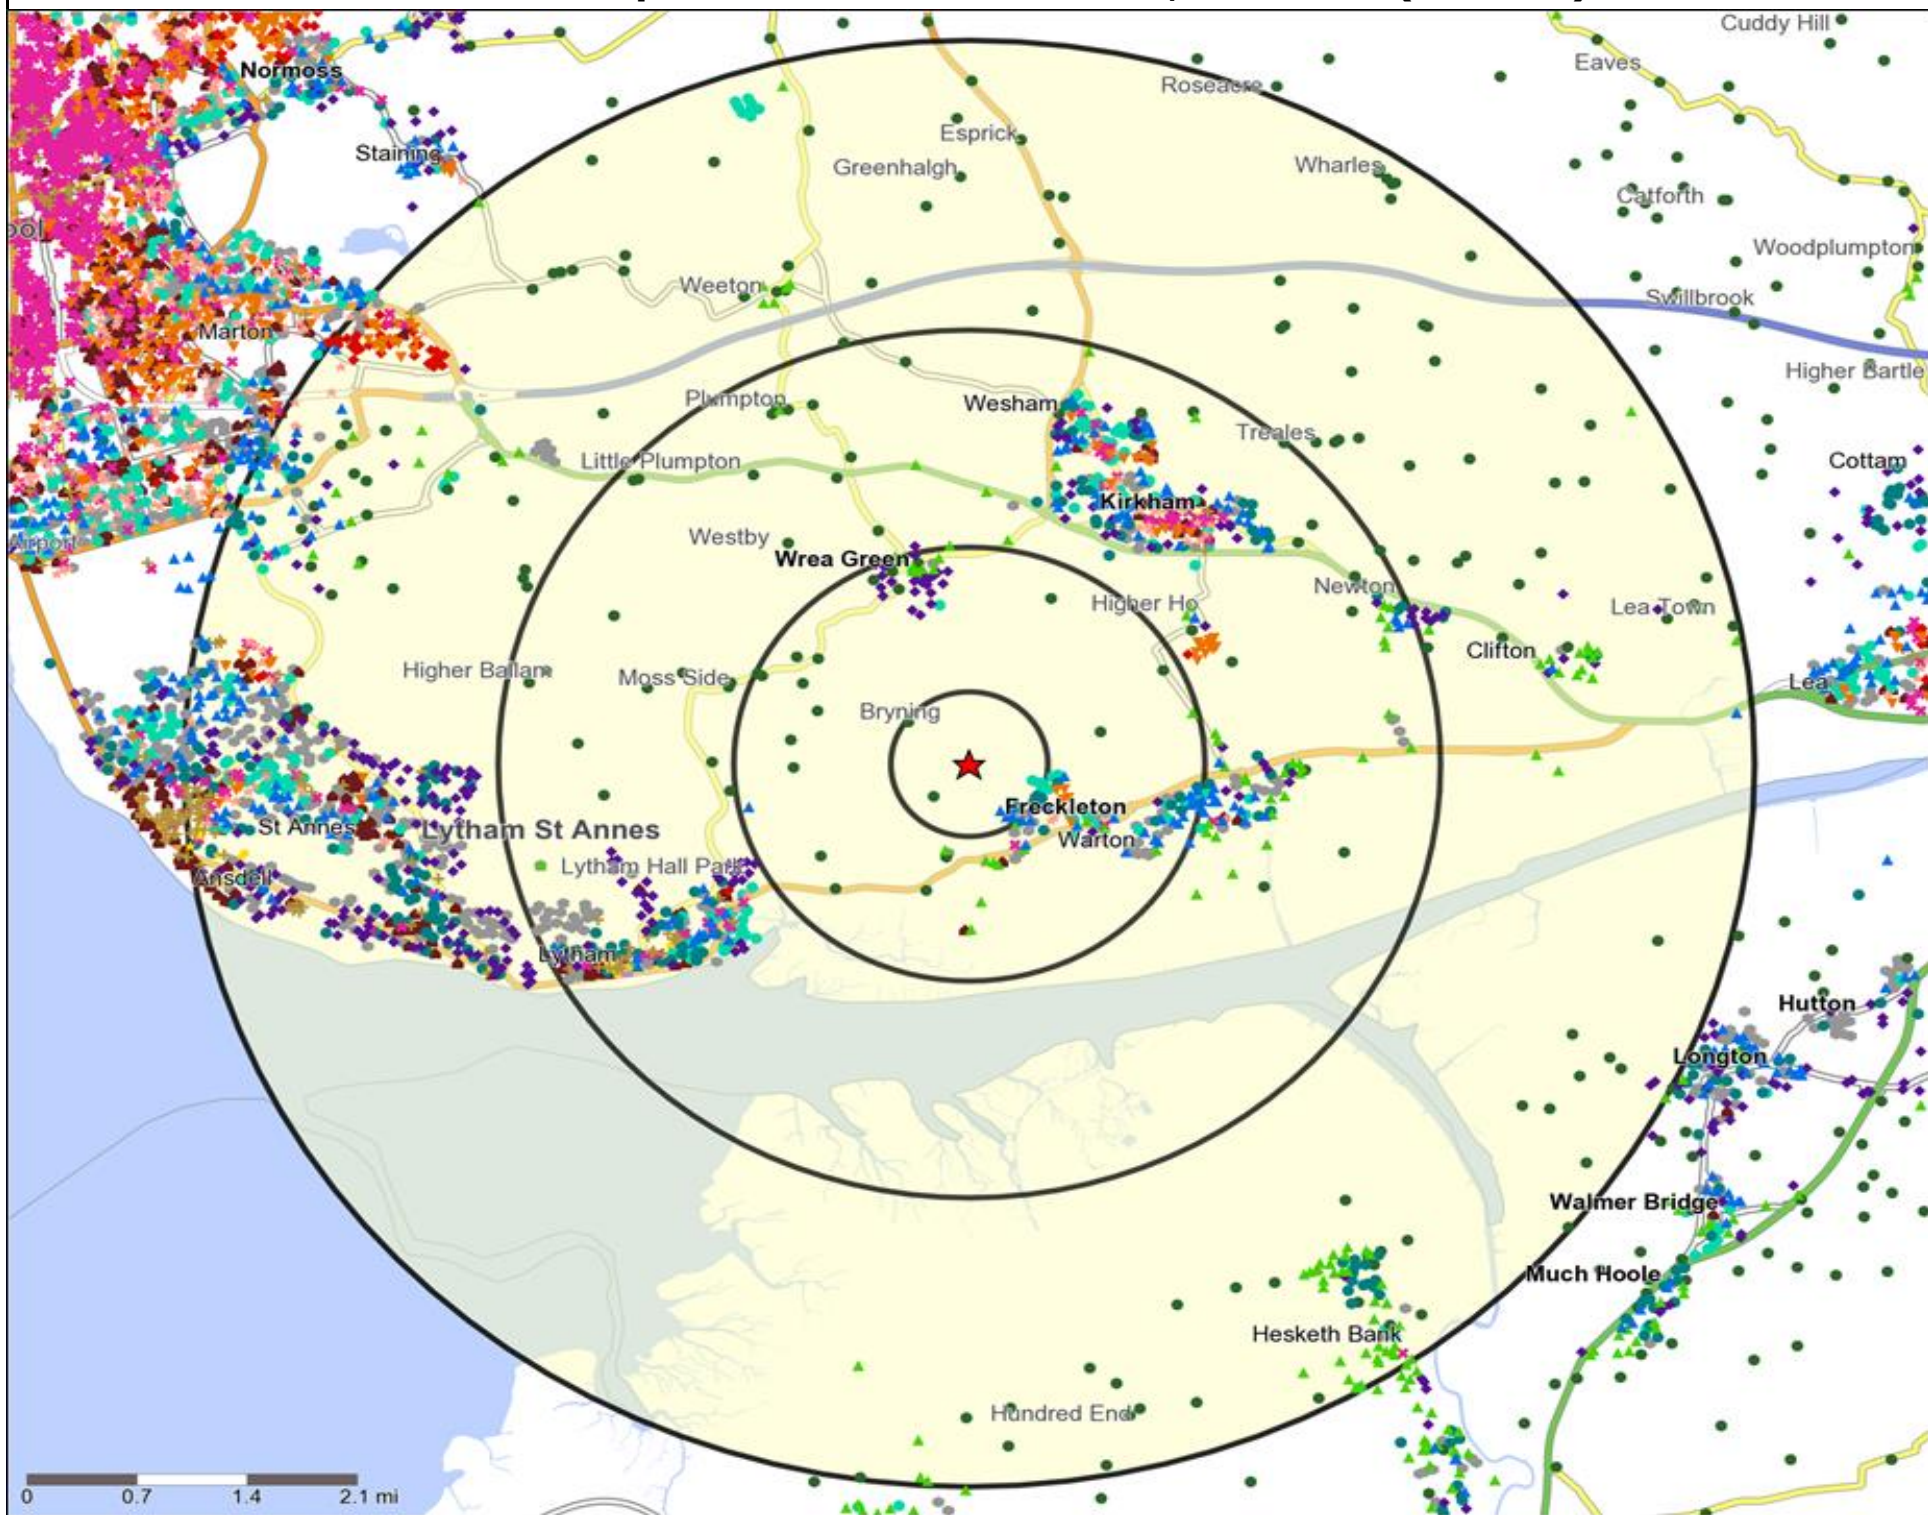

Age Data Table

	Count:					Index:				
	0 - 0.5 Miles	0 - 1.5 Miles	0 - 3.0 Miles	0 - 5.0 Miles	15 Min Drivetime	0 - 0.5 Miles	0 - 1.5 Miles	0 - 3.0 Miles	0 - 5.0 Miles	15 Min Drivetime
0-15	125	1,118	5,483	12,320	12,316	94	87	90	88	94
16-17	11	163	722	1,612	1,578	66	102	96	93	97
18-24	47	437	2,118	4,755	4,751	73	70	72	71	75
25-34	69	629	3,704	7,517	7,595	71	67	83	74	79
35-44	85	697	3,581	7,894	7,811	94	80	87	84	88
45-54	112	1,087	5,139	11,627	10,895	111	112	111	110	109
55-64	86	982	4,155	9,744	8,908	107	127	113	116	112
65+	177	1,737	7,612	18,894	16,311	138	141	130	141	129
Population estimate 2015	712	6,850	32,514	74,363	70,165	100	100	100	100	100

Mosaic UK Map and Data: BIRLEY ARMS, WARTON (202427)

Copyright Experian Ltd, HERE 2015. Ordnance Survey © Crown copyright 2015

- Location
- 0.5, 1.5, 3 & 5 Mile Distance
- Rivers, Canals and Lakes
- Mosaic UK Groups**
- A City Prosperity
- C Country Living
- D Rural Reality
- E Senior Security
- F Suburban Stability
- G Domestic Success
- H Aspiring Homemakers
- I Family Basics
- J Transient Renters
- K Municipal Challenge
- L Vintage Value
- M Modest Traditions
- N Urban Cohesion
- O Rental Hubs