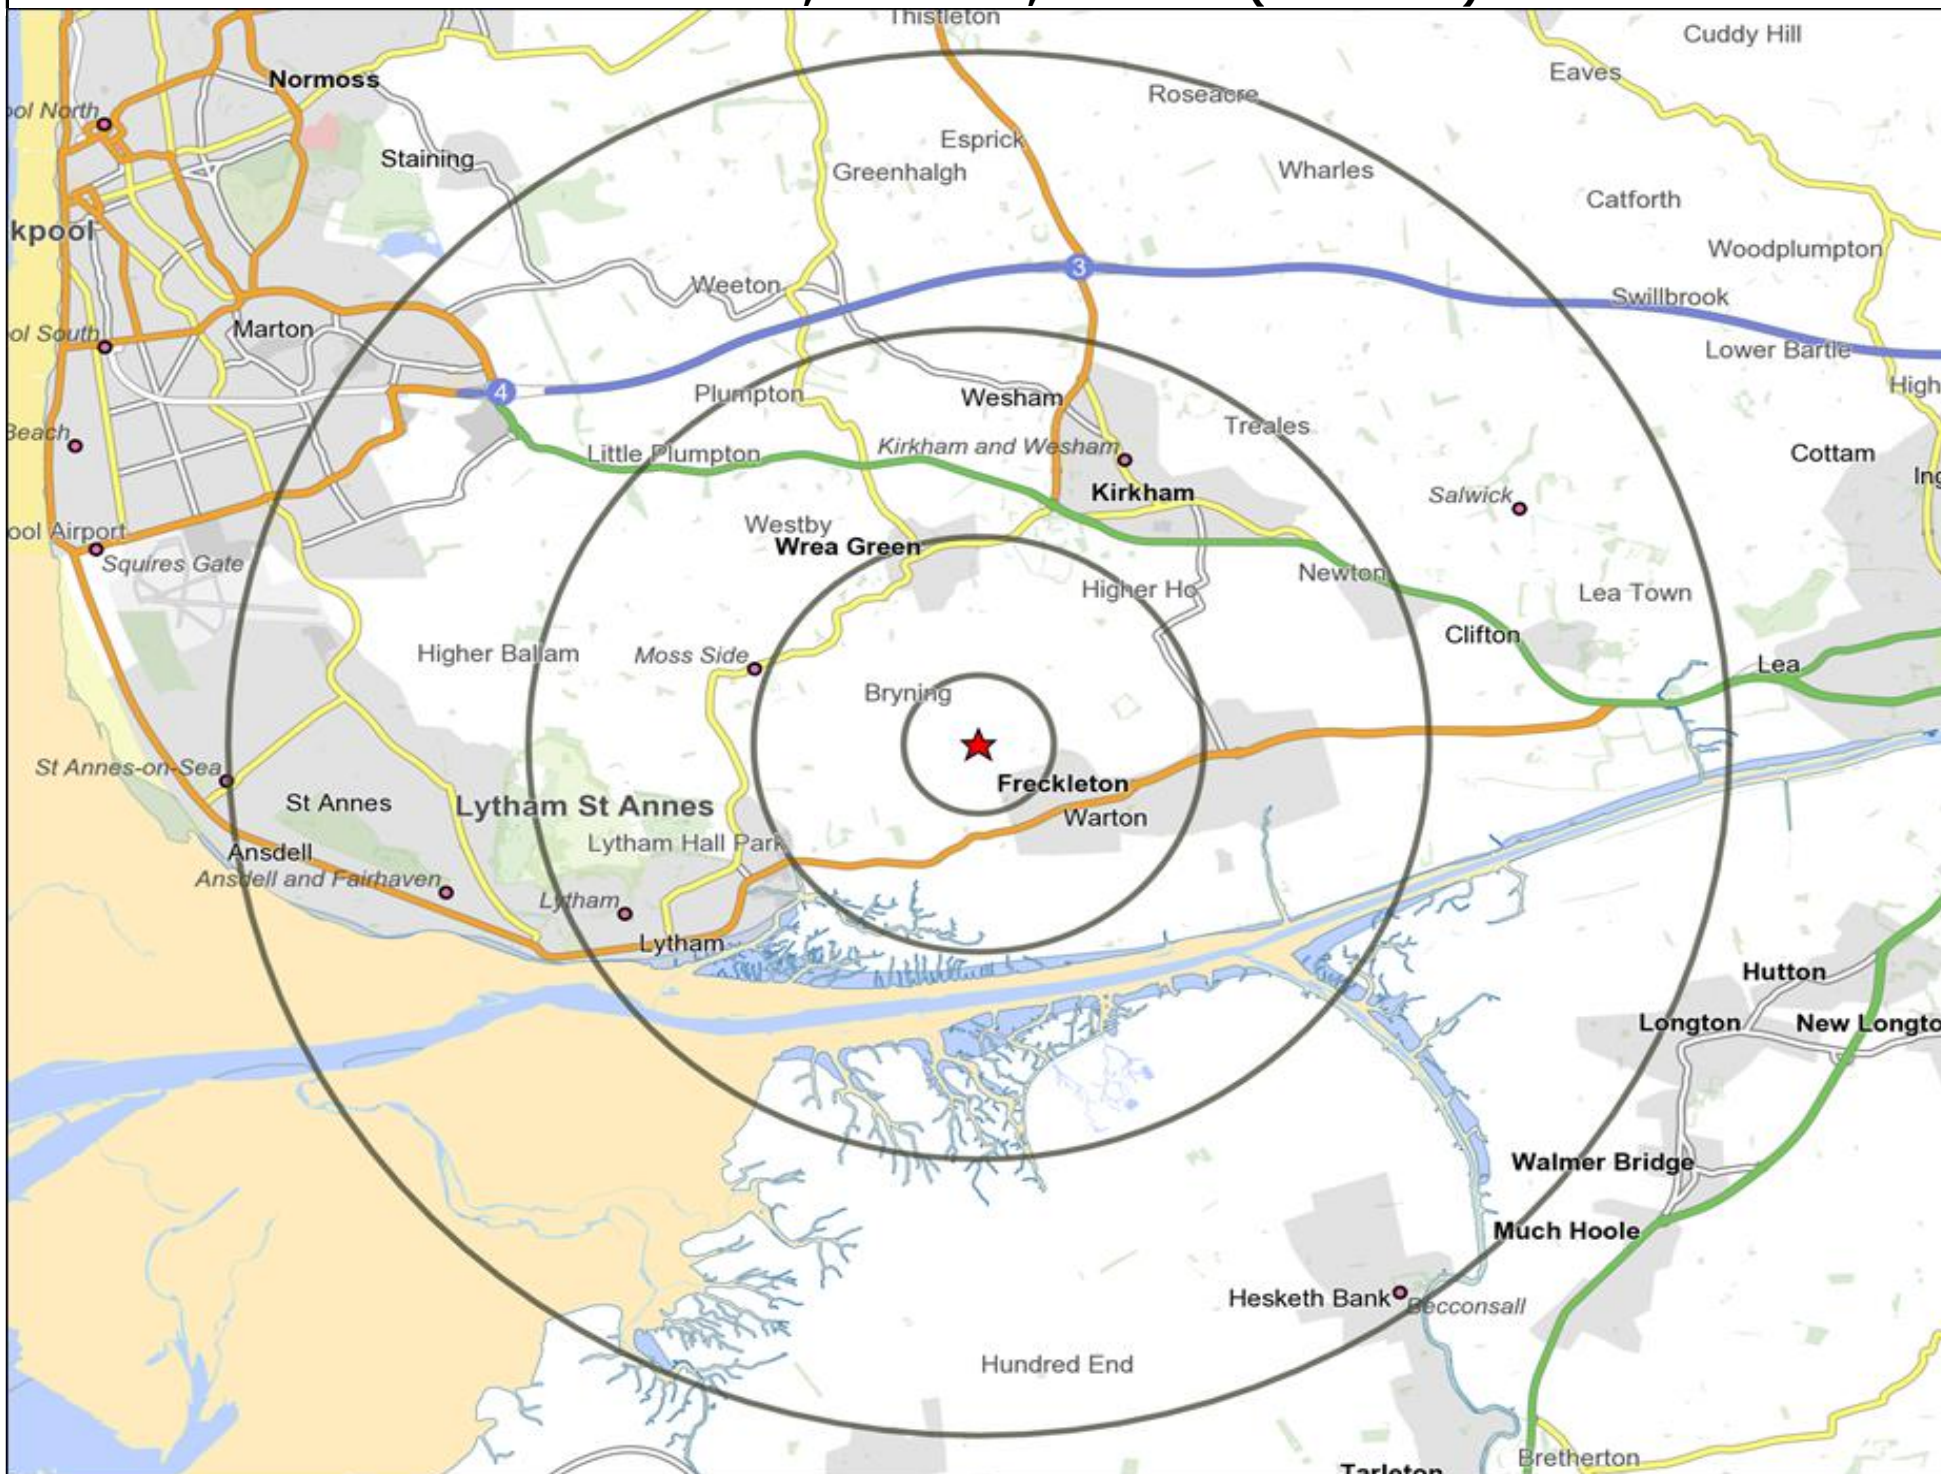

**Customer Profile Report for BIRLEY ARMS, WARTON (Punch Outlet Number: 202427)
BRYNING LANE, PRESTON, PR4 1TN (PR 4 1TN)**

Copyright Experian Ltd, HERE 2015. Ordnance Survey © Crown copyright 2015

★ Location ○ 0.5, 1.5, 3 & 5 Mile Distance

- ★ Location
- Branded Food
- ▲ Dry Led
- Cafe / Wine Bar
- Other
- 0.5, 1.5, 3 & 5 Mile Distance
- ▲ Circuit Bar
- ◆ Rural Character
- ~ Rivers, Canals and Lakes
- Community Local

Competition Type Summary Table

Reporting Category	0 - 0.5 Miles
Café / Wine Bar	0
Circuit Bar	0
Community Local	1
Dry Led	0
Branded Food Pub	0
Rural	0
Other	1
Total	2

Local Competition: BIRLEY ARMS, WARTON (202427)

List of Pubs (sorted by distance from Punch outlet) - Top 30 by Distance