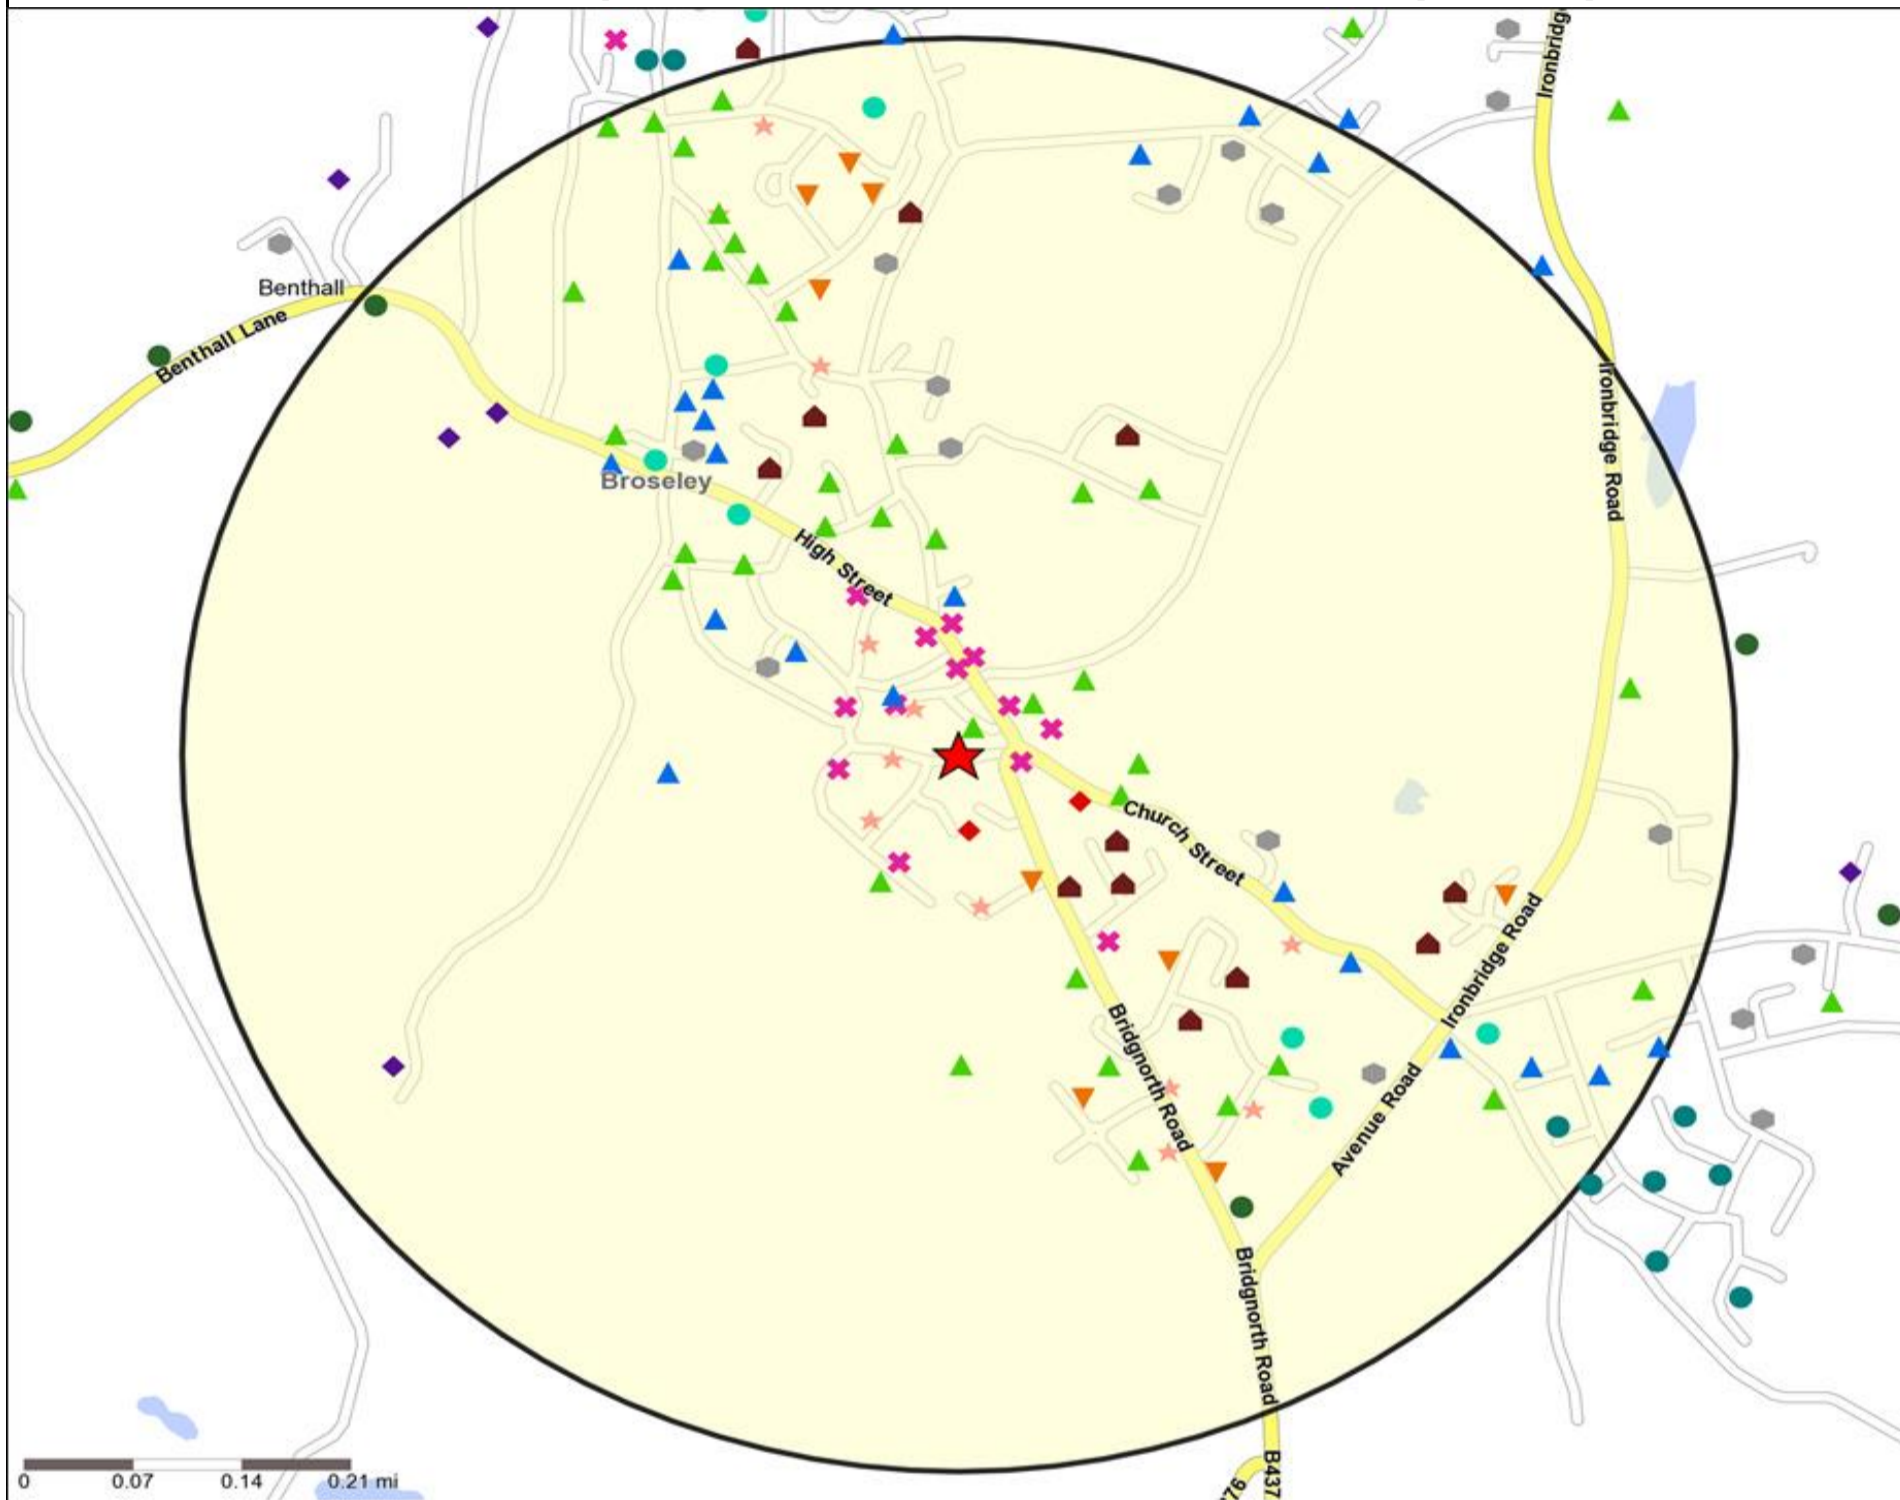

Mosaic UK Map and Data: DUKE OF YORK, BROSELEY (202664)

Copyright Experian Ltd, HERE 2015. Ordnance Survey © Crown copyright 2015

Location	Mosaic UK Groups	D Rural Reality	H Aspiring Homemakers	L Vintage Value
0.5, 1.5, 3 & 5 Mile Distance	A City Prosperity	E Senior Security	I Family Basics	M Modest Traditions
Rivers, Canals and Lakes	B Prestige Positions	F Suburban Stability	J Transient Renters	N Urban Cohesion
	C Country Living	G Domestic Success	K Municipal Challenge	O Rental Hubs

Mosaic UK Data Table (Residential)

	Count:	Index:
	0 - 0.5 Miles	0 - 0.5 Miles
A City Prosperity (18+)	0	0
B Prestige Positions (18+)	20	11
C Country Living (18+)	34	19
D Rural Reality (18+)	598	340
E Senior Security (18+)	242	117
F Suburban Stability (18+)	371	239
G Domestic Success (18+)	96	45
H Aspiring Homemakers (18+)	148	64
I Family Basics (18+)	242	132
J Transient Renters (18+)	197	134
K Municipal Challenge (18+)	56	38
L Vintage Value (18+)	330	206
M Modest Traditions (18+)	207	171
N Urban Cohesion (18+)	0	0
O Rental Hubs (18+)	0	0
Adults 18+ estimate 2015	2,541	100