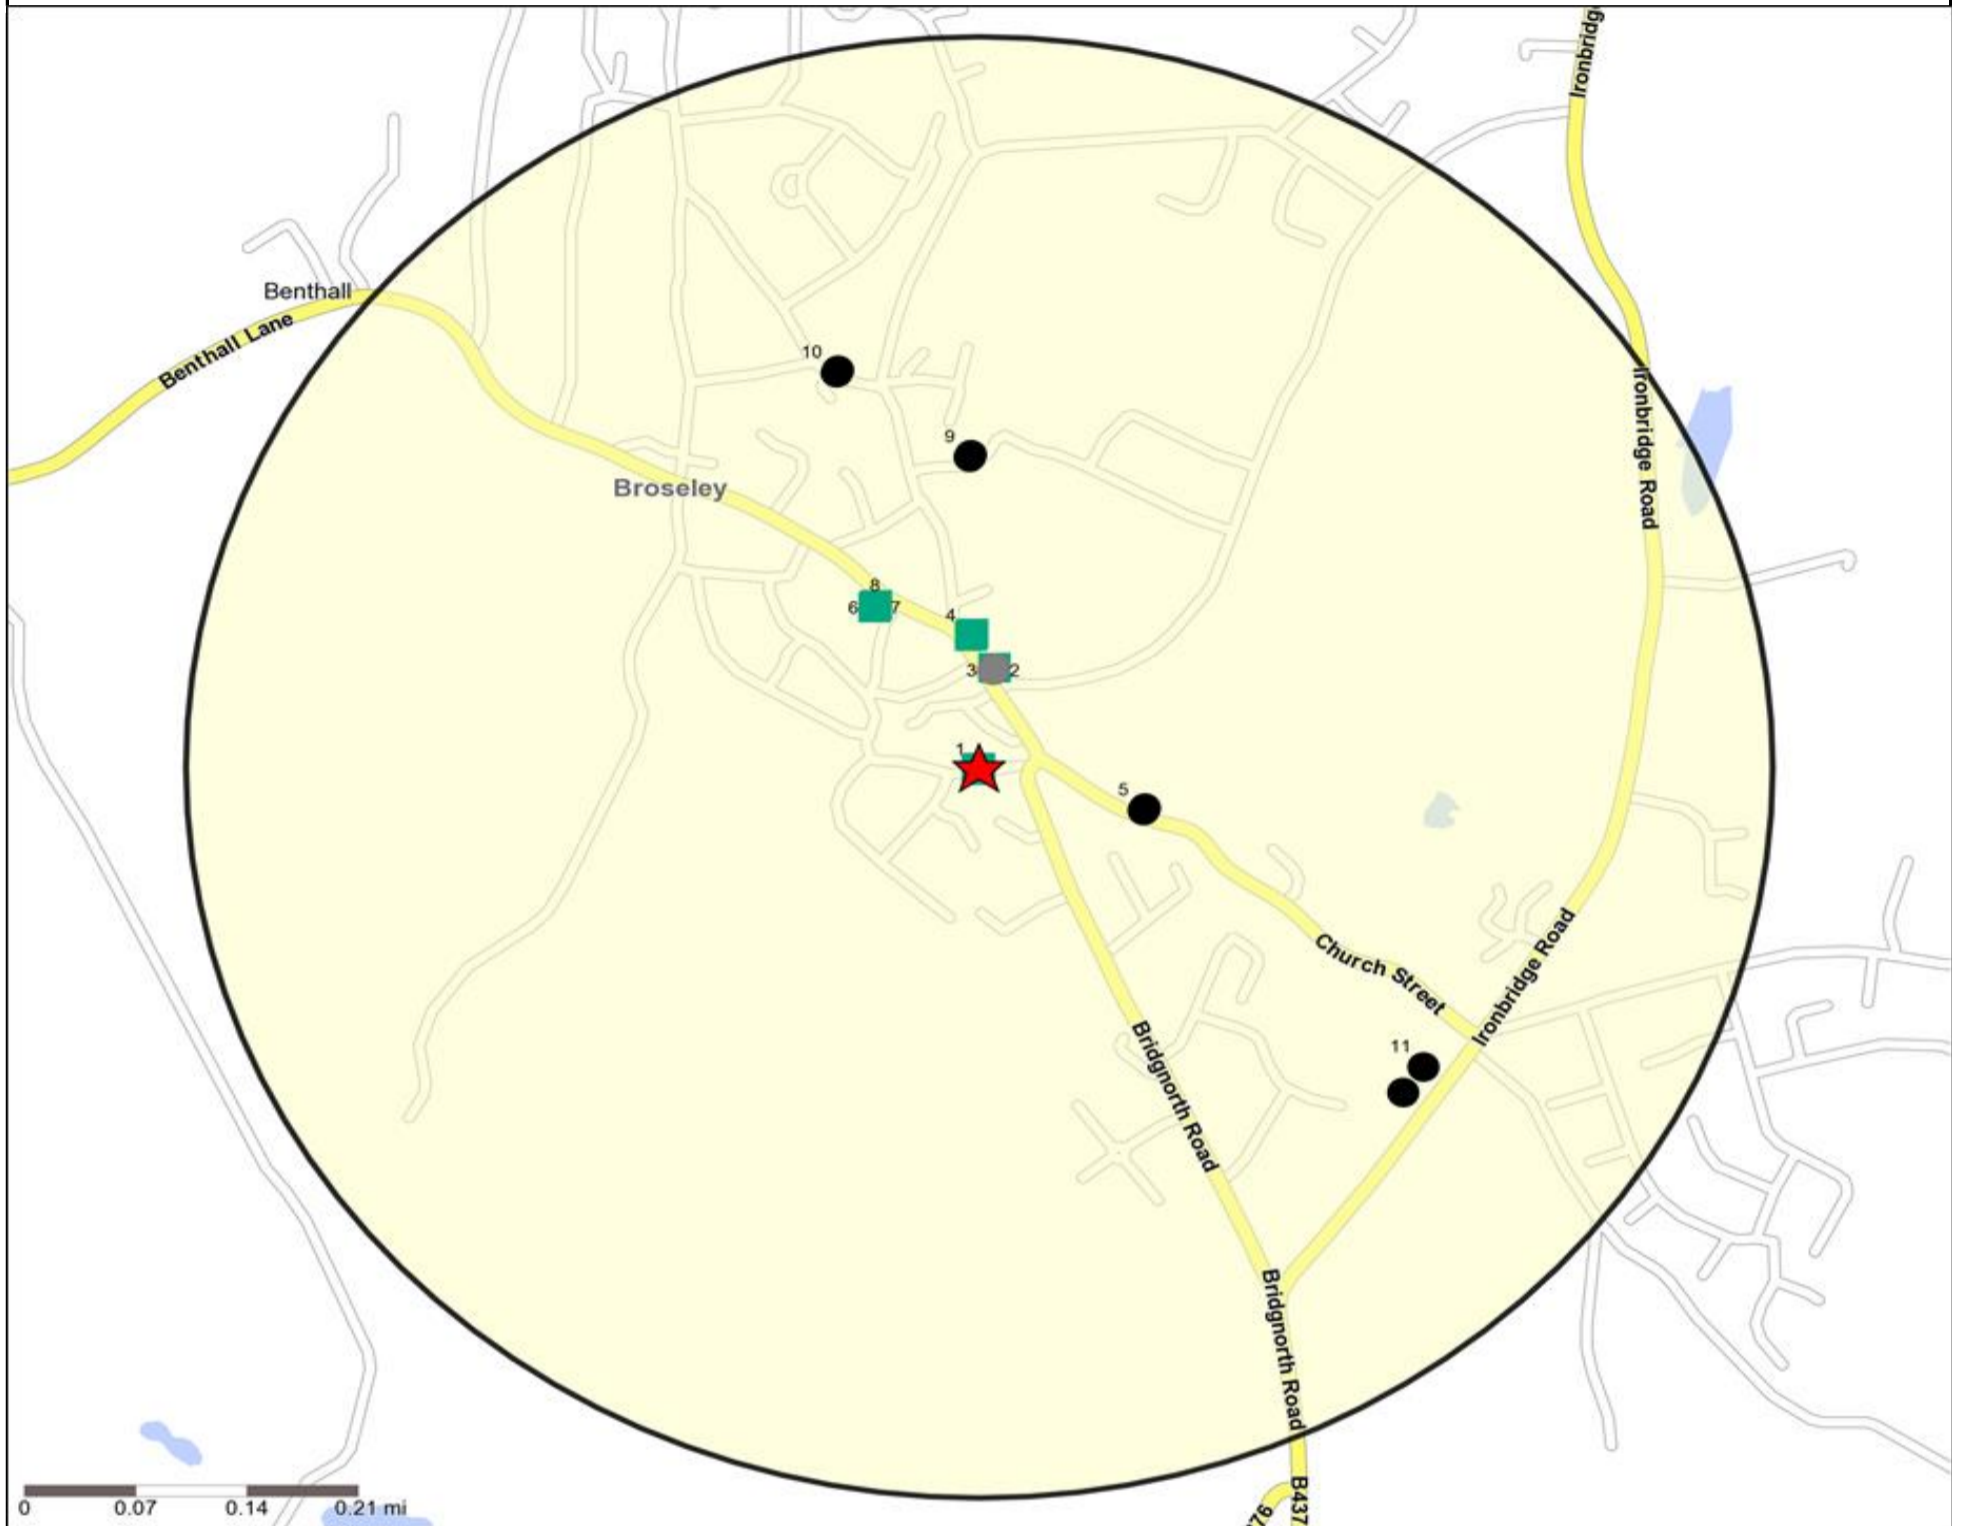

Competition Map and Data: DUKE OF YORK, BROSELEY (202664)

Numbers on competition points relate to the distance ranking in the competition table on page 7. Copyright Experian Ltd, HERE 2015. Ordnance Survey © Crown copyright 2015

- ★ Location
- Café / Wine Bar
- Dry Led
- 0.5, 1.5, 3 & 5 Mile Distance
- ▲ Circuit Bar
- Other
- ~ Rivers, Canals and Lakes
- Community Local
- Rural Character

Competition Type Summary Table

Reporting Category	0 - 0.5 Miles
Café / Wine Bar	1
Circuit Bar	0
Community Local	4
Dry Led	0
Branded Food Pub	0
Rural	0
Other	6
Total	11