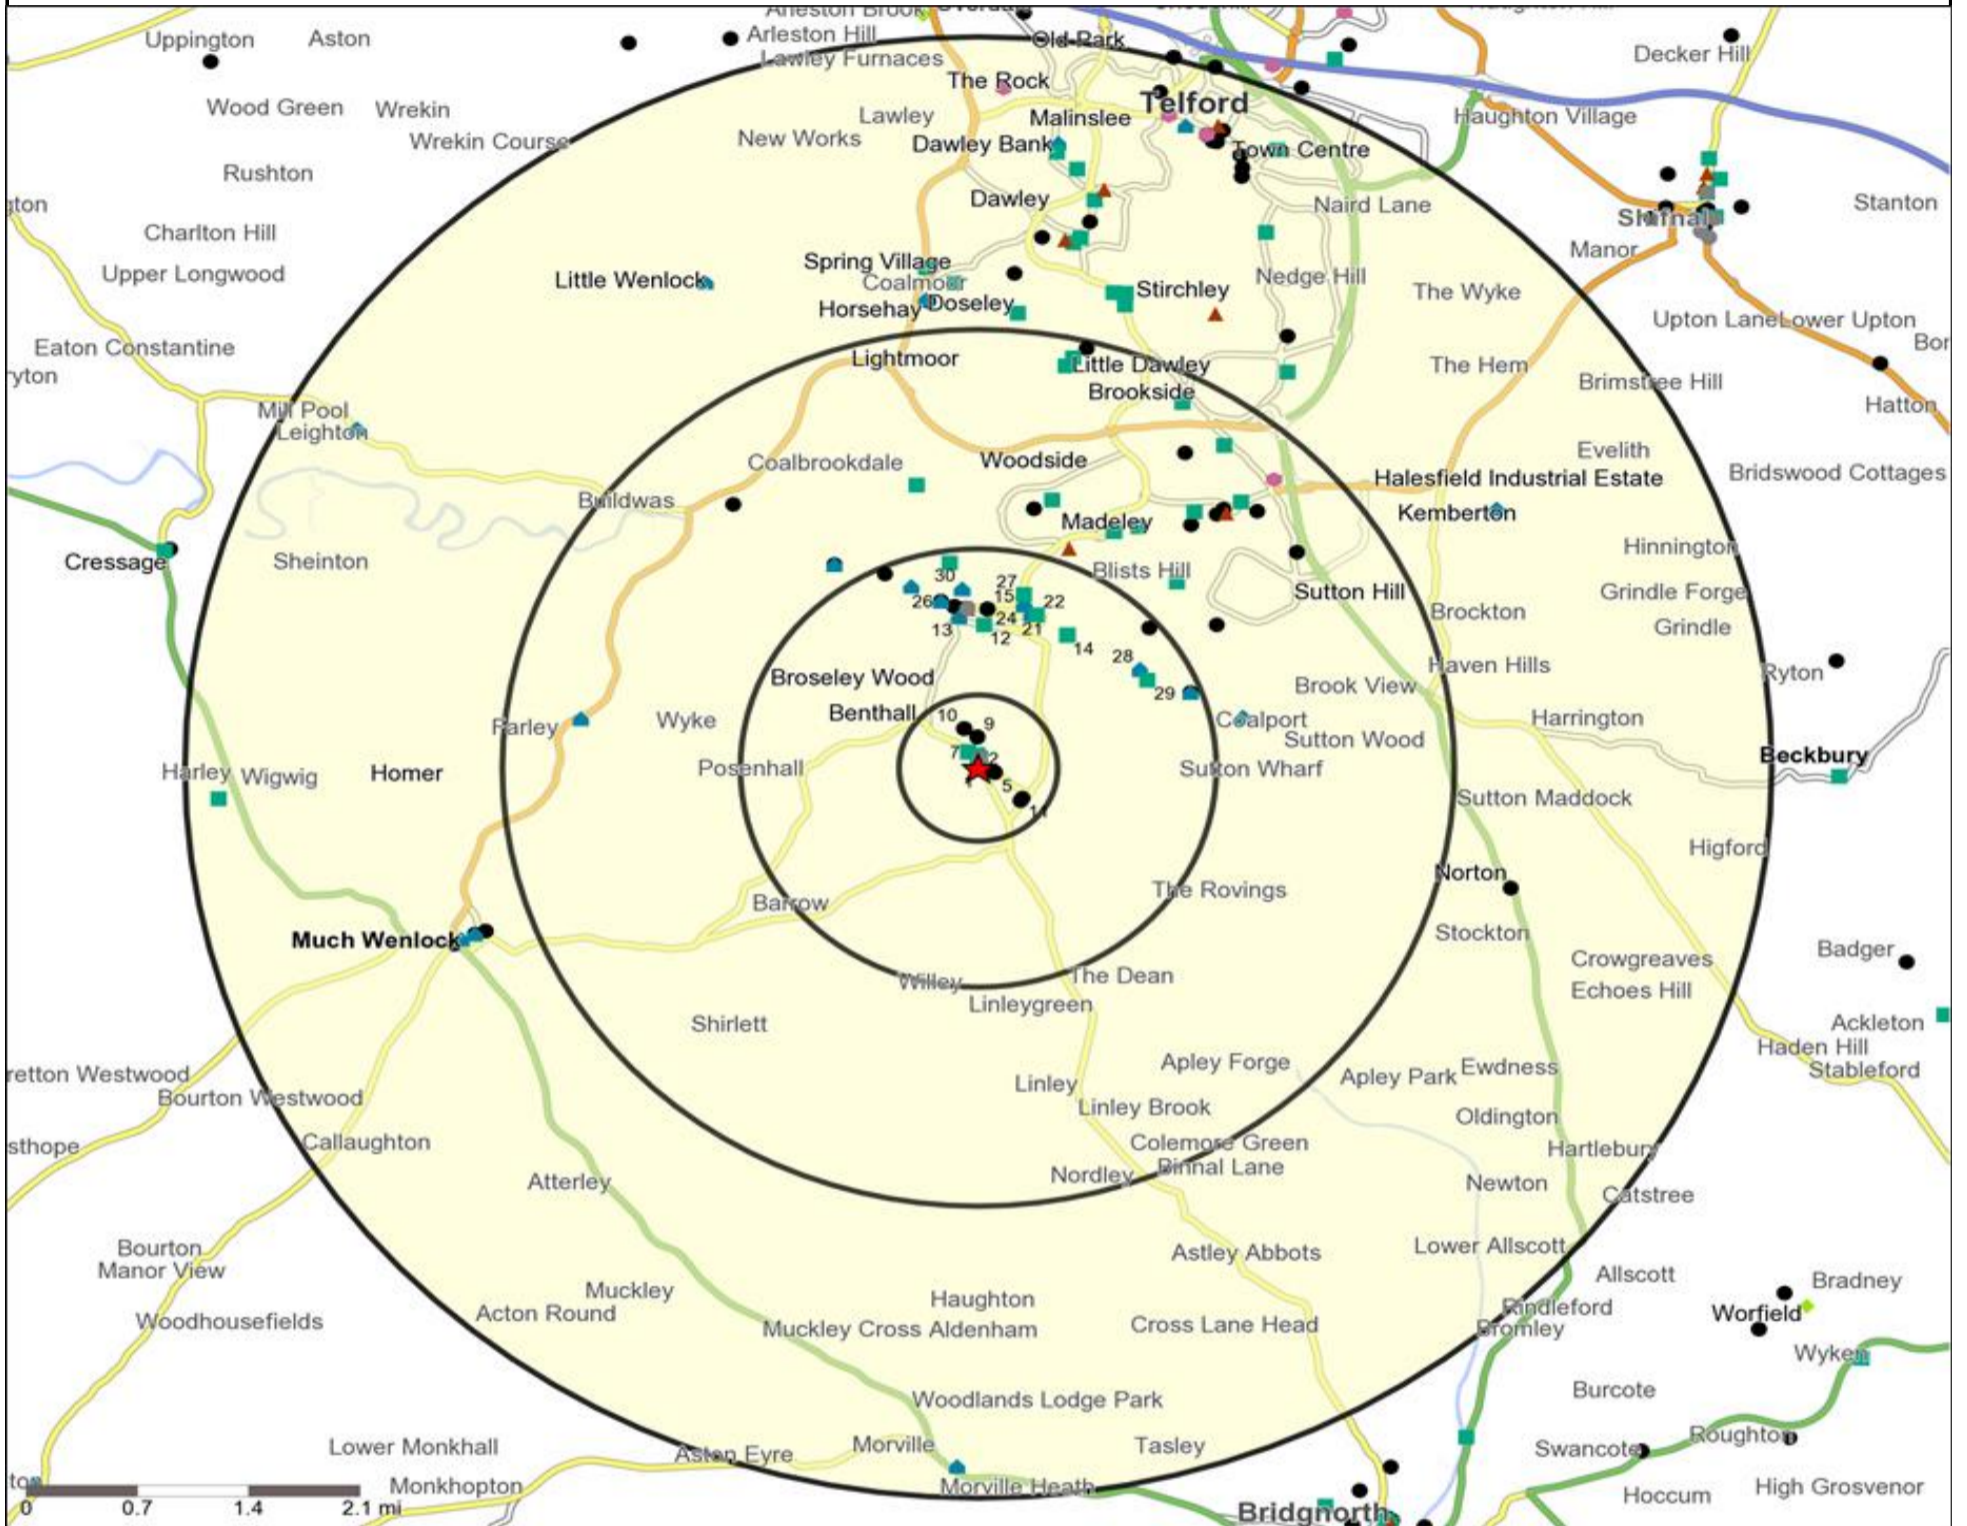

Competition Map and Data: DUKE OF YORK, BROSELEY (202664)

Numbers on competition points relate to the distance ranking in the competition table on page 7. Copyright Experian Ltd, HERE 2015. Ordnance Survey © Crown copyright 2015

- ★ Location
- Branded Food
- ▲ Dry Led
- Cafe / Wine Bar
- Other
- Circuit Bar
- Rural Character
- 0.5, 1.5, 3 & 5 Mile Distance
- Community Local
- ~ Rivers, Canals and Lakes

Competition Type Summary Table

Reporting Category	0 - 0.5 Miles	0 - 1.5 Miles	0 - 3.0 Miles	0 - 5.0 Miles
Café / Wine Bar	1	2	2	2
Circuit Bar	0	1	3	6
Community Local	4	10	20	36
Dry Led	0	9	12	20
Branded Food Pub	0	0	1	6
Rural	0	0	0	1
Other	6	15	29	59
Total	11	37	67	130