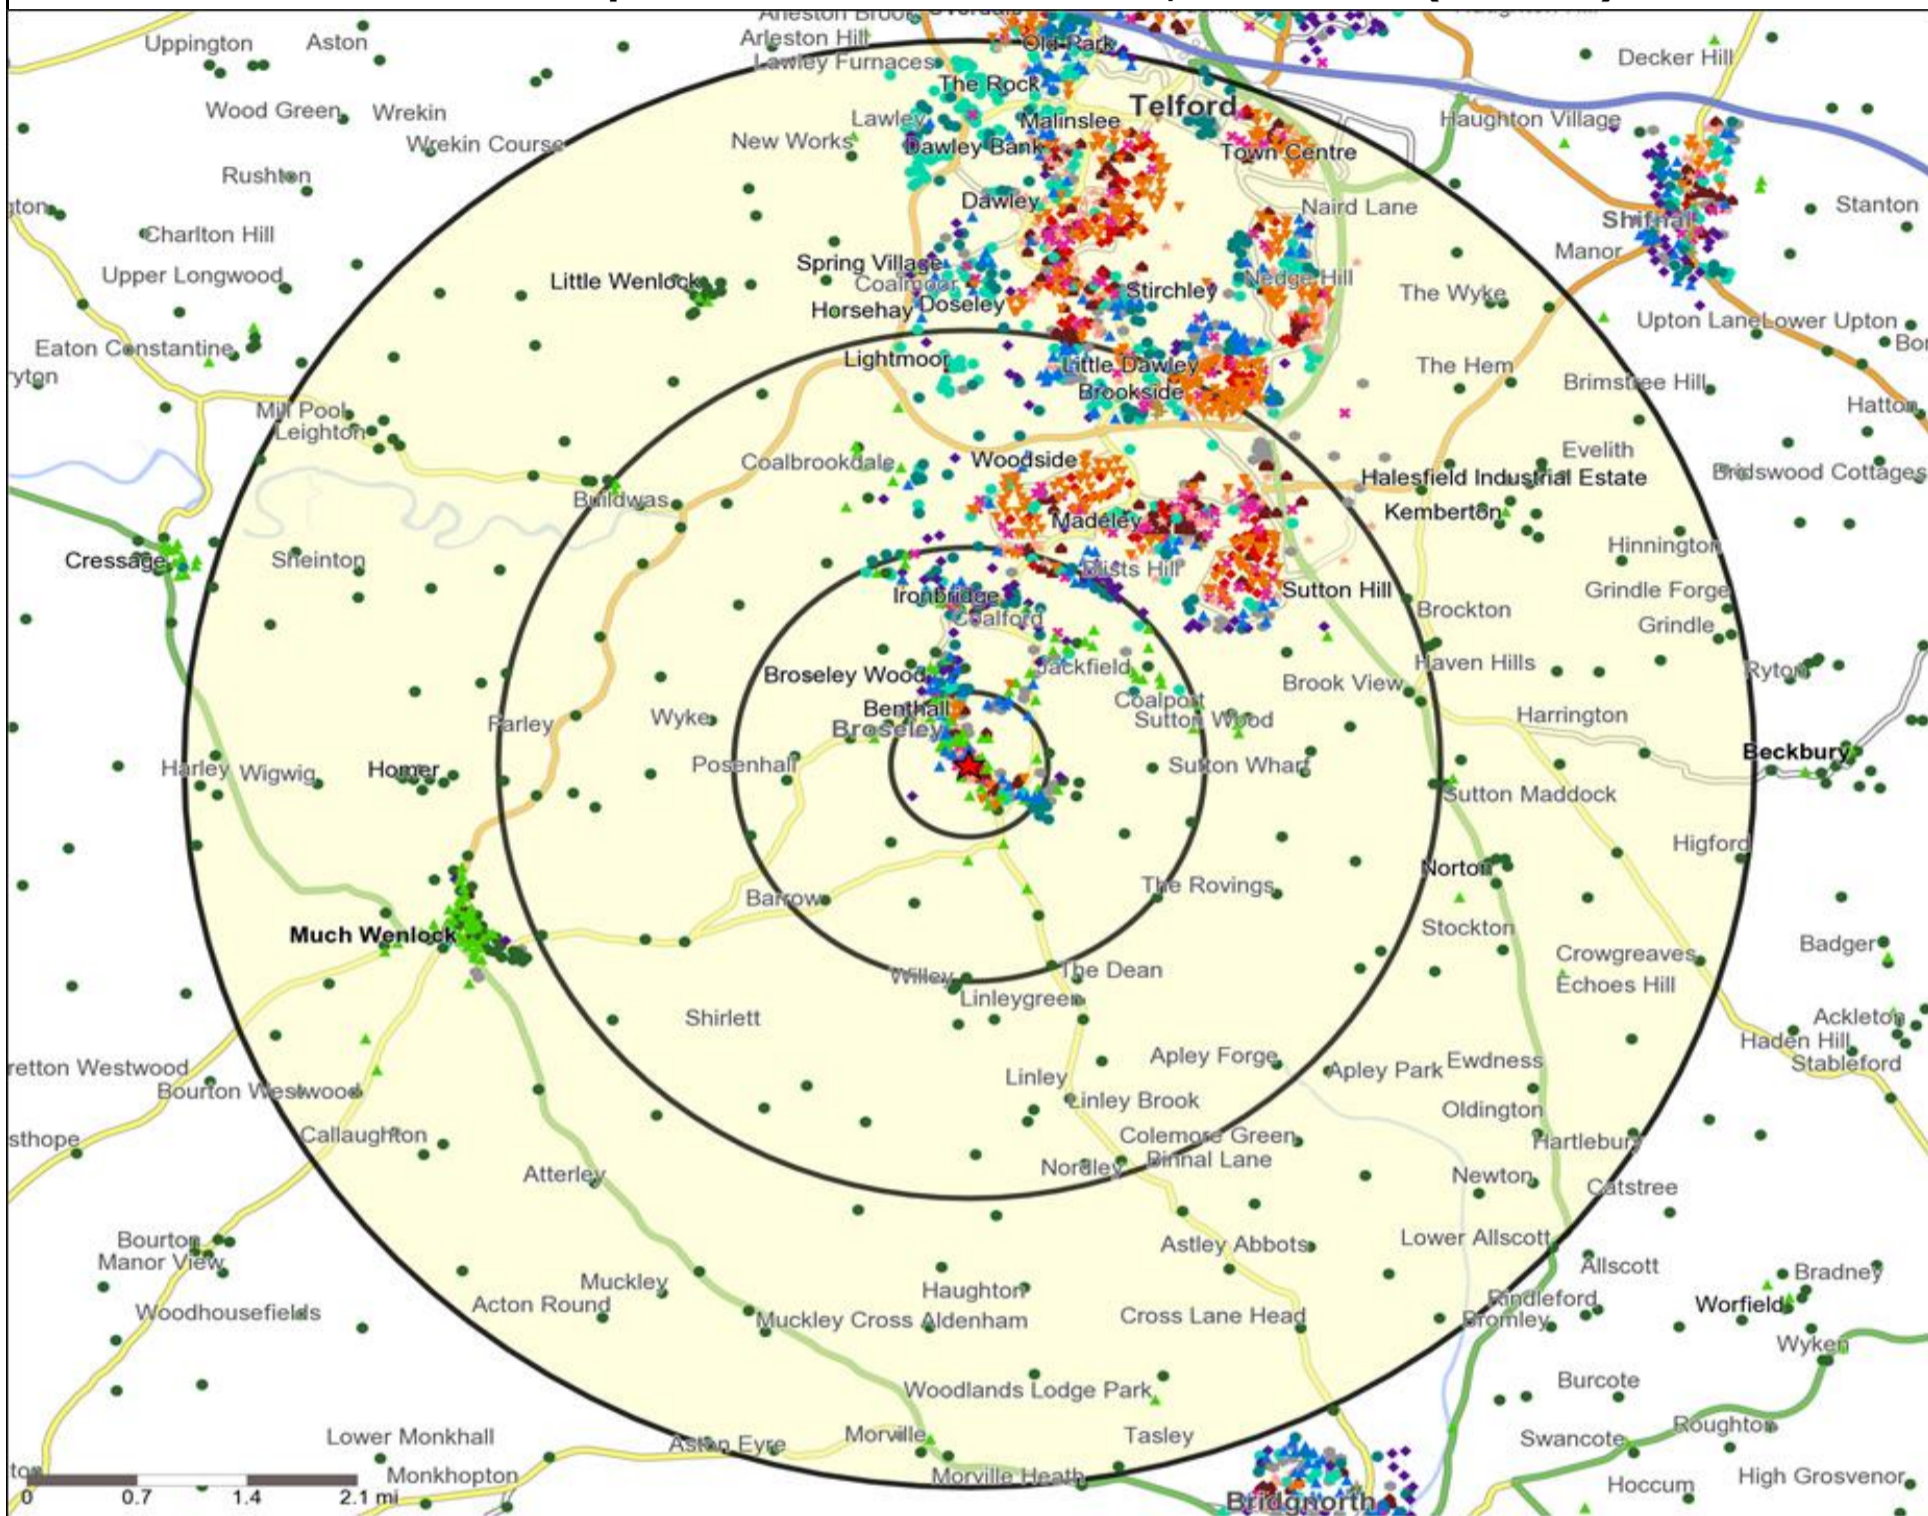

★ Location ○ 0.5, 1.5, 3 & 5 Mile Distance

Age Data Table

	Count:					Index:				
	0 - 0.5 Miles	0 - 1.5 Miles	0 - 3.0 Miles	0 - 5.0 Miles	15 Min Drivetime	0 - 0.5 Miles	0 - 1.5 Miles	0 - 3.0 Miles	0 - 5.0 Miles	15 Min Drivetime
0-15	519	1,201	7,027	15,774	11,958	88	80	111	112	102
16-17	78	163	882	1,943	1,539	107	88	112	112	106
18-24	217	460	2,774	6,202	4,744	76	64	91	92	84
25-34	338	799	4,154	9,854	7,589	79	73	90	96	89
35-44	359	1,025	4,114	9,381	7,599	90	101	96	99	96
45-54	513	1,461	5,010	11,042	9,256	115	129	104	104	104
55-64	463	1,362	4,296	9,053	8,111	131	151	112	107	115
65+	649	1,529	5,577	11,601	11,746	115	106	92	86	104
Population estimate 2015	3,136	8,000	33,834	74,850	62,542	100	100	100	100	100

Mosaic UK Map and Data: DUKE OF YORK, BROSELEY (202664)

Copyright Experian Ltd, HERE 2015. Ordnance Survey © Crown copyright 2015

- ★ Location
- 0.5, 1.5, 3 & 5 Mile Distance
- ~ Rivers, Canals and Lakes
- Mosaic UK Groups
- A City Prosperity
- ◆ B Prestige Positions
- C Country Living
- ▲ D Rural Reality
- E Senior Security
- ▲ F Suburban Stability
- G Domestic Success
- H Aspiring Homemakers
- ▼ I Family Basics
- ✕ J Transient Renters
- ◆ K Municipal Challenge
- L Vintage Value
- ★ M Modest Traditions
- ★ N Urban Cohesion
- + O Rental Hubs

Occasions Map and Data: DUKE OF YORK, BROSELEY (202664)

Copyright Experian Ltd, HERE 2015. Ordnance Survey © Crown copyright 2015

- ★ Location
- 0.5, 1.5, 3 & 5 Mile Distance
- ~ Rivers, Canals and Lakes
- ▲ Occasions Types
- 01 Mine's a Pint
- ◆ 02 Early Doors
- 03 Everyday is Friday
- ▲ 04 Weekend Millionaires
- 05 Out On The Town
- ▲ 06 Business and Pleasure
- 07 Sporting Pints
- 08 Student Social
- ▲ 09 Leisurely Lunch
- ▲ 10 Wining and Dining
- ▲ 11 Household Outing
- ★ 12 Midweek Meal Deal
- ◆ 13 Date Night
- ★ 14 Birthday Treat
- + 15 Pre Show Meal