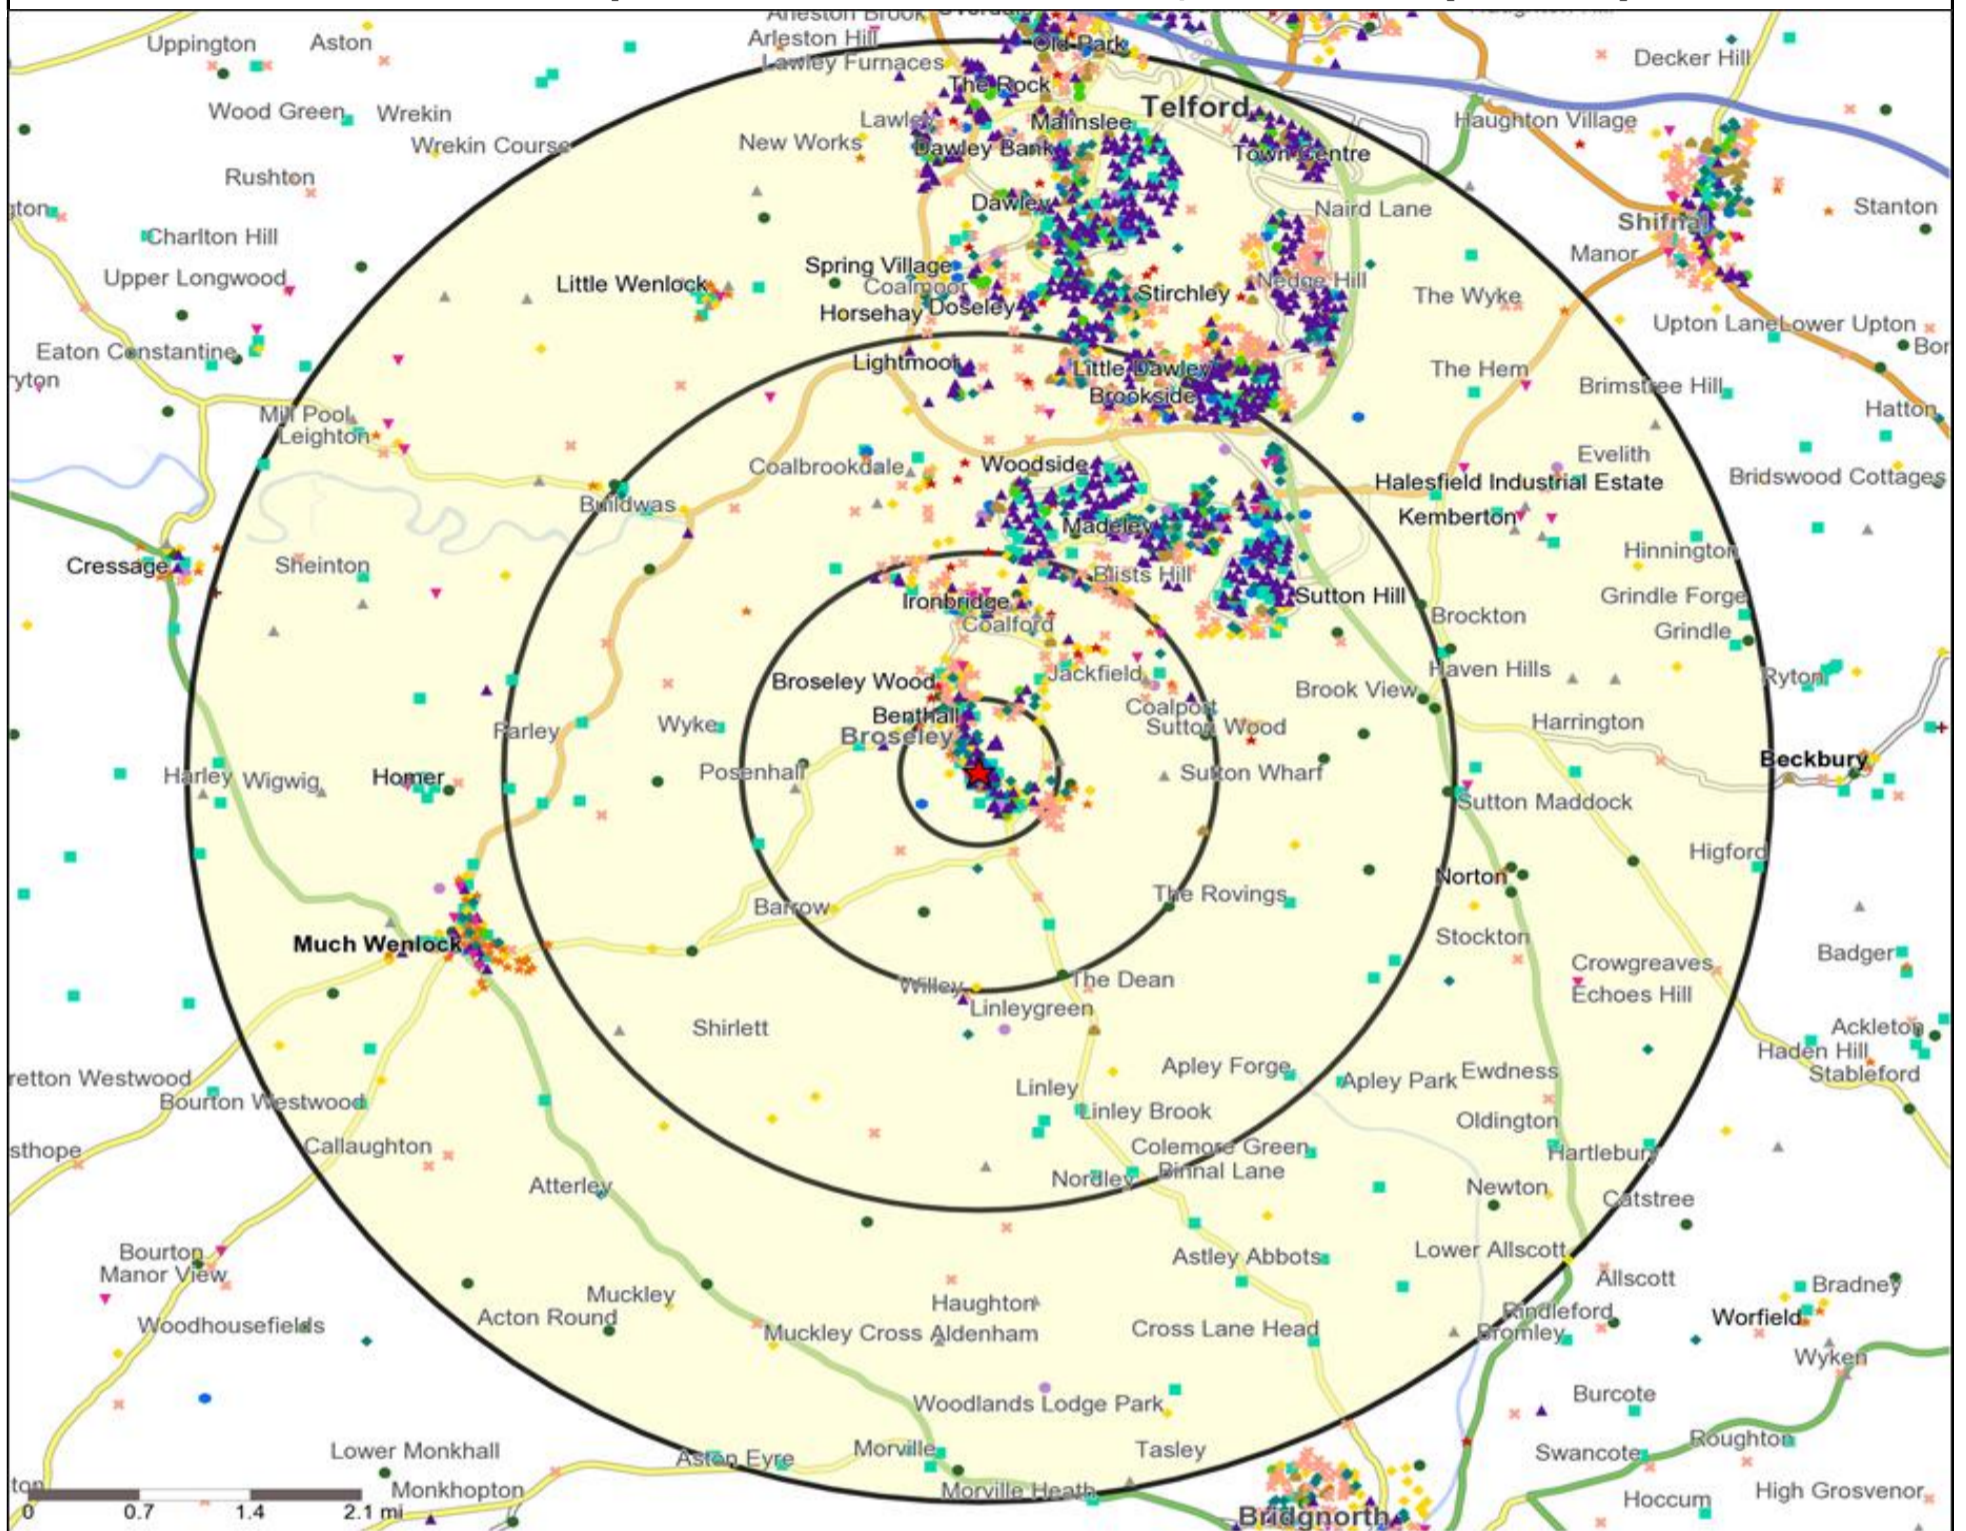

Mosaic UK Map and Data: DUKE OF YORK, BROSELEY (202664)

Copyright Experian Ltd, HERE 2015. Ordnance Survey © Crown copyright 2015

- | | | | | |
|-------------------------------|-------------------------|----------------------|-----------------------|---------------------|
| Location | Mosaic UK Groups | D Rural Reality | H Aspiring Homemakers | L Vintage Value |
| 0.5, 1.5, 3 & 5 Mile Distance | A City Prosperity | E Senior Security | I Family Basics | M Modest Traditions |
| Rivers, Canals and Lakes | B Prestige Positions | F Suburban Stability | J Transient Renters | N Urban Cohesion |
| | C Country Living | G Domestic Success | K Municipal Challenge | O Rental Hubs |

Mosaic UK Data Table (Residential)

	Count:	Index:
	0 - 0.5 Miles	0 - 0.5 Miles
A City Prosperity (18+)	0	0
B Prestige Positions (18+)	20	11
C Country Living (18+)	34	19
D Rural Reality (18+)	598	340
E Senior Security (18+)	242	117
F Suburban Stability (18+)	371	239
G Domestic Success (18+)	96	45
H Aspiring Homemakers (18+)	148	64
I Family Basics (18+)	242	132
J Transient Renters (18+)	197	134
K Municipal Challenge (18+)	56	38
L Vintage Value (18+)	330	206
M Modest Traditions (18+)	207	171
N Urban Cohesion (18+)	0	0
O Rental Hubs (18+)	0	0
Adults 18+ estimate 2015	2,541	100

Occasions Map and Data: DUKE OF YORK, BROSELEY (202664)

Copyright Experian Ltd, HERE 2015. Ordnance Survey © Crown copyright 2015

- ★ Location
- 0.5, 1.5, 3 & 5 Mile Distance
- ~ Rivers, Canals and Lakes
- ▲ Occasions Types
- 01 Mine's a Pint
- ◆ 02 Early Doors
- 03 Everyday is Friday
- ▲ 04 Weekend Millionaires
- 05 Out On The Town
- ▲ 06 Business and Pleasure
- 07 Sporting Pints
- 08 Student Social
- ▲ 09 Leisurely Lunch
- ▲ 10 Wining and Dining
- ▲ 11 Household Outing
- ★ 12 Midweek Meal Deal
- ◆ 13 Date Night
- ★ 14 Birthday Treat
- + 15 Pre Show Meal