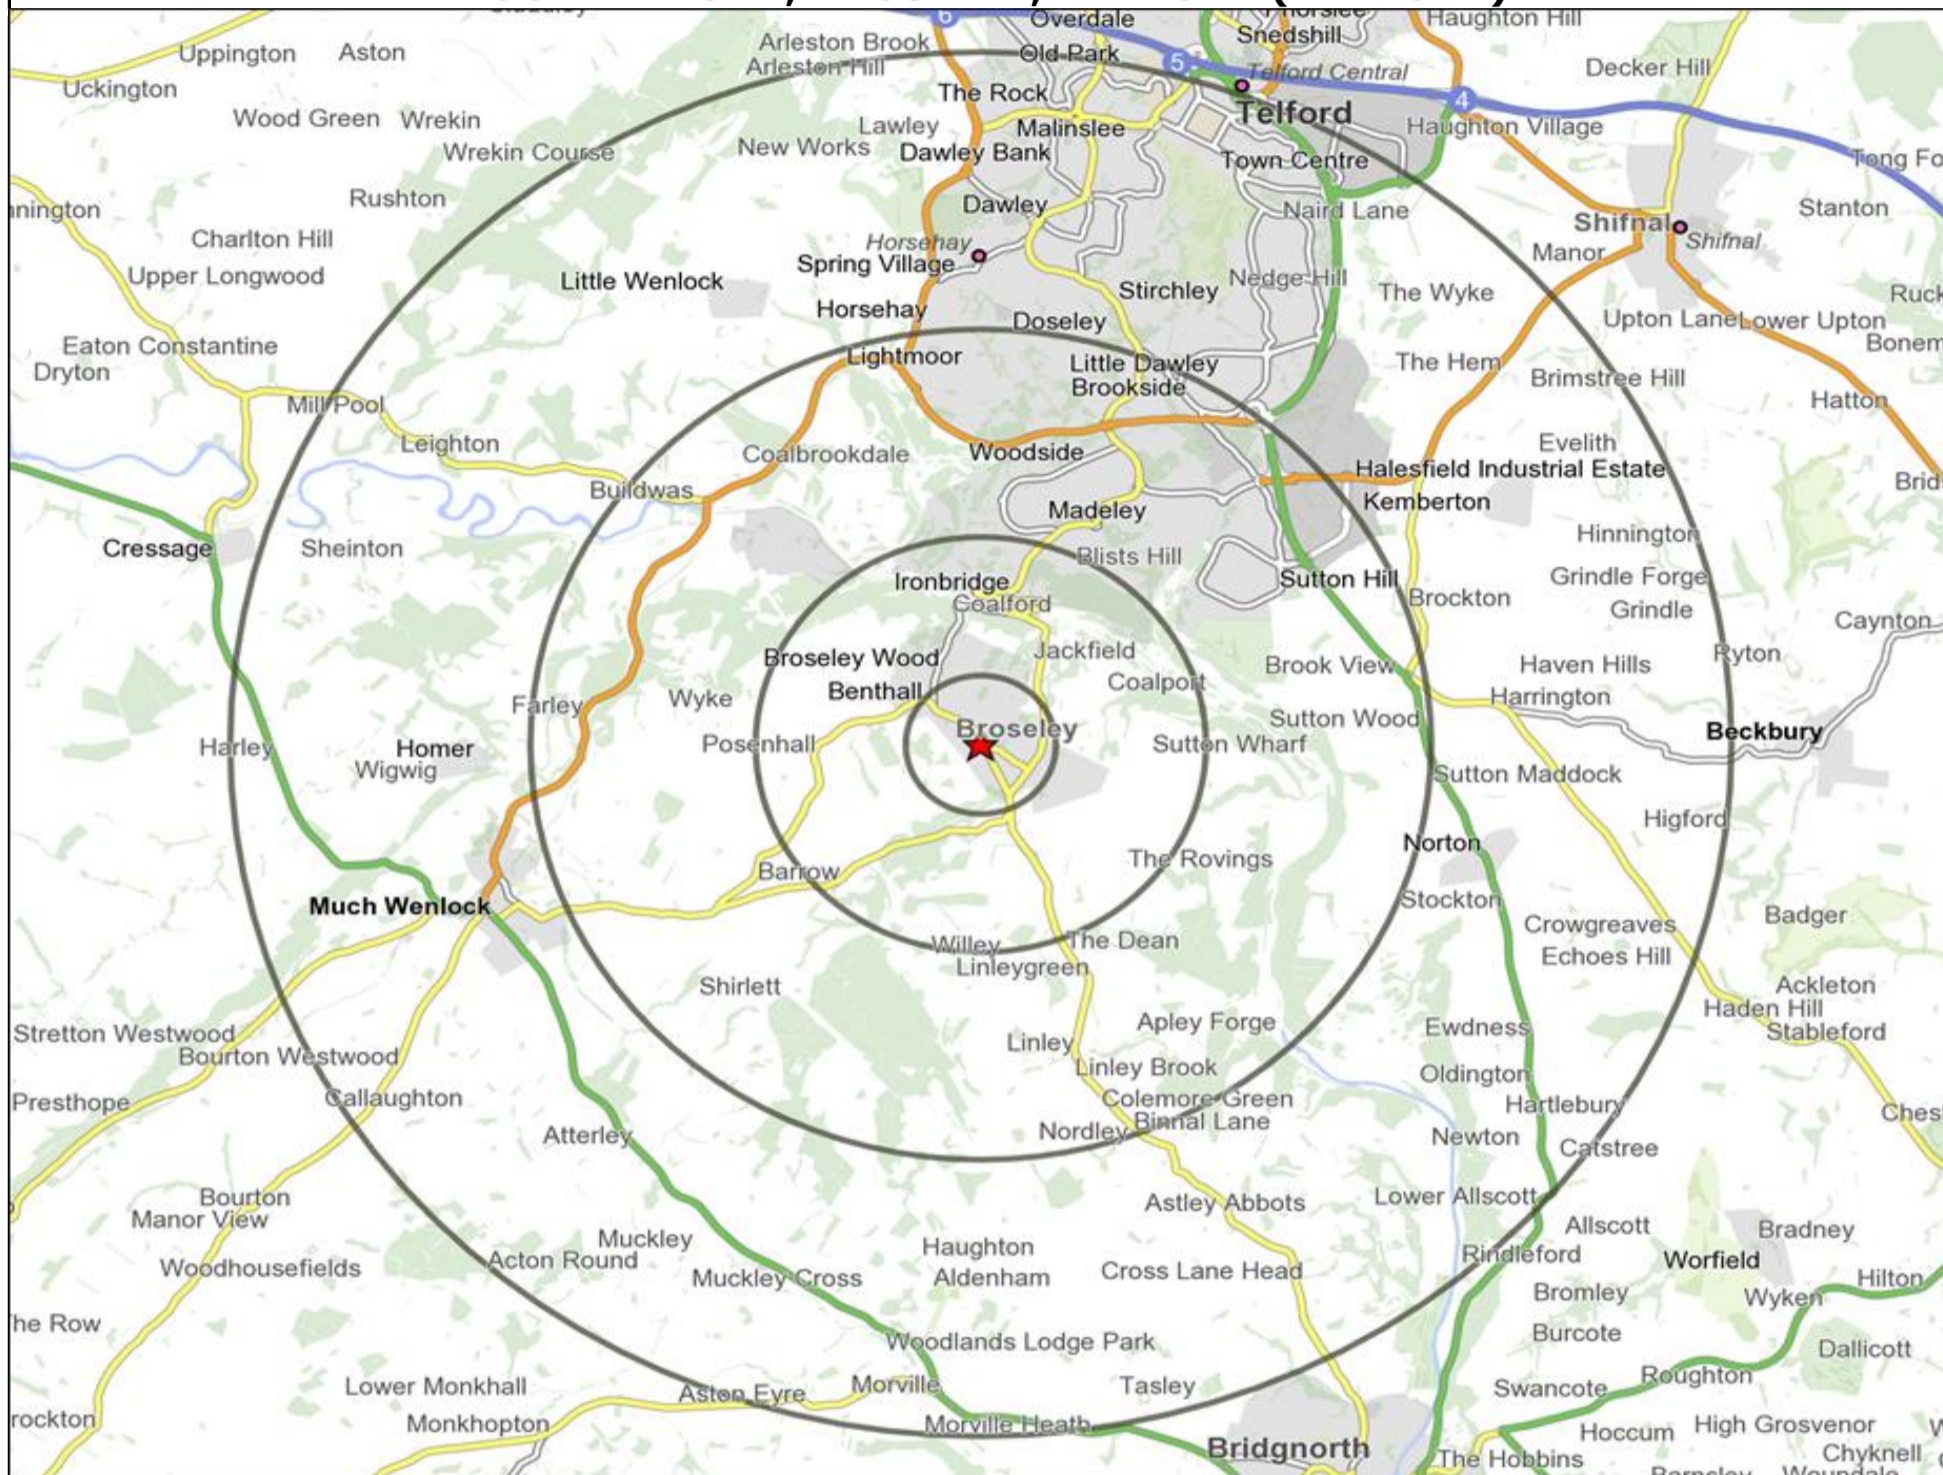

**Customer Profile Report for DUKE OF YORK, BROSELEY (Punch Outlet Number: 202664)
HOCKLEY ROAD, BROSELEY, TF12 5HT (TF12 5HT)**

Copyright Experian Ltd, HERE 2015. Ordnance Survey © Crown copyright 2015

★ Location   ○ 0.5, 1.5, 3 & 5 Mile Distance

Age Data Table

	Count:					Index:				
	0 - 0.5 Miles	0 - 1.5 Miles	0 - 3.0 Miles	0 - 5.0 Miles	15 Min Drivetime	0 - 0.5 Miles	0 - 1.5 Miles	0 - 3.0 Miles	0 - 5.0 Miles	15 Min Drivetime
0-15	519	1,201	7,027	15,774	11,958	88	80	111	112	102
16-17	78	163	882	1,943	1,539	107	88	112	112	106
18-24	217	460	2,774	6,202	4,744	76	64	91	92	84
25-34	338	799	4,154	9,854	7,589	79	73	90	96	89
35-44	359	1,025	4,114	9,381	7,599	90	101	96	99	96
45-54	513	1,461	5,010	11,042	9,256	115	129	104	104	104
55-64	463	1,362	4,296	9,053	8,111	131	151	112	107	115
65+	649	1,529	5,577	11,601	11,746	115	106	92	86	104
Population estimate 2015	3,136	8,000	33,834	74,850	62,542	100	100	100	100	100

Ethnicity - Census 2011

	Count:					%:				
	0 - 0.5 Miles	0 - 1.5 Miles	0 - 3.0 Miles	0 - 5.0 Miles	15 Min Drivetime	0 - 0.5 Miles	0 - 1.5 Miles	0 - 3.0 Miles	0 - 5.0 Miles	15 Min Drivetime
White	3,047	7,814	31,415	67,956	58,483	99%	98%	96%	95%	97%
Mixed / Multiple Ethnic Groups	17	56	506	1,237	807	1%	1%	2%	2%	1%
Asian / Asian British	11	48	472	1,546	788	0%	1%	1%	2%	1%
Black / African / Caribbean / Black British	0	7	165	731	356	0%	0%	1%	1%	1%
Other Ethnic Group	1	10	50	197	82	0%	0%	0%	0%	0%
All People (Ethnic Group)	3,076	7,935	32,608	71,667	60,516	100	100	100	100	100