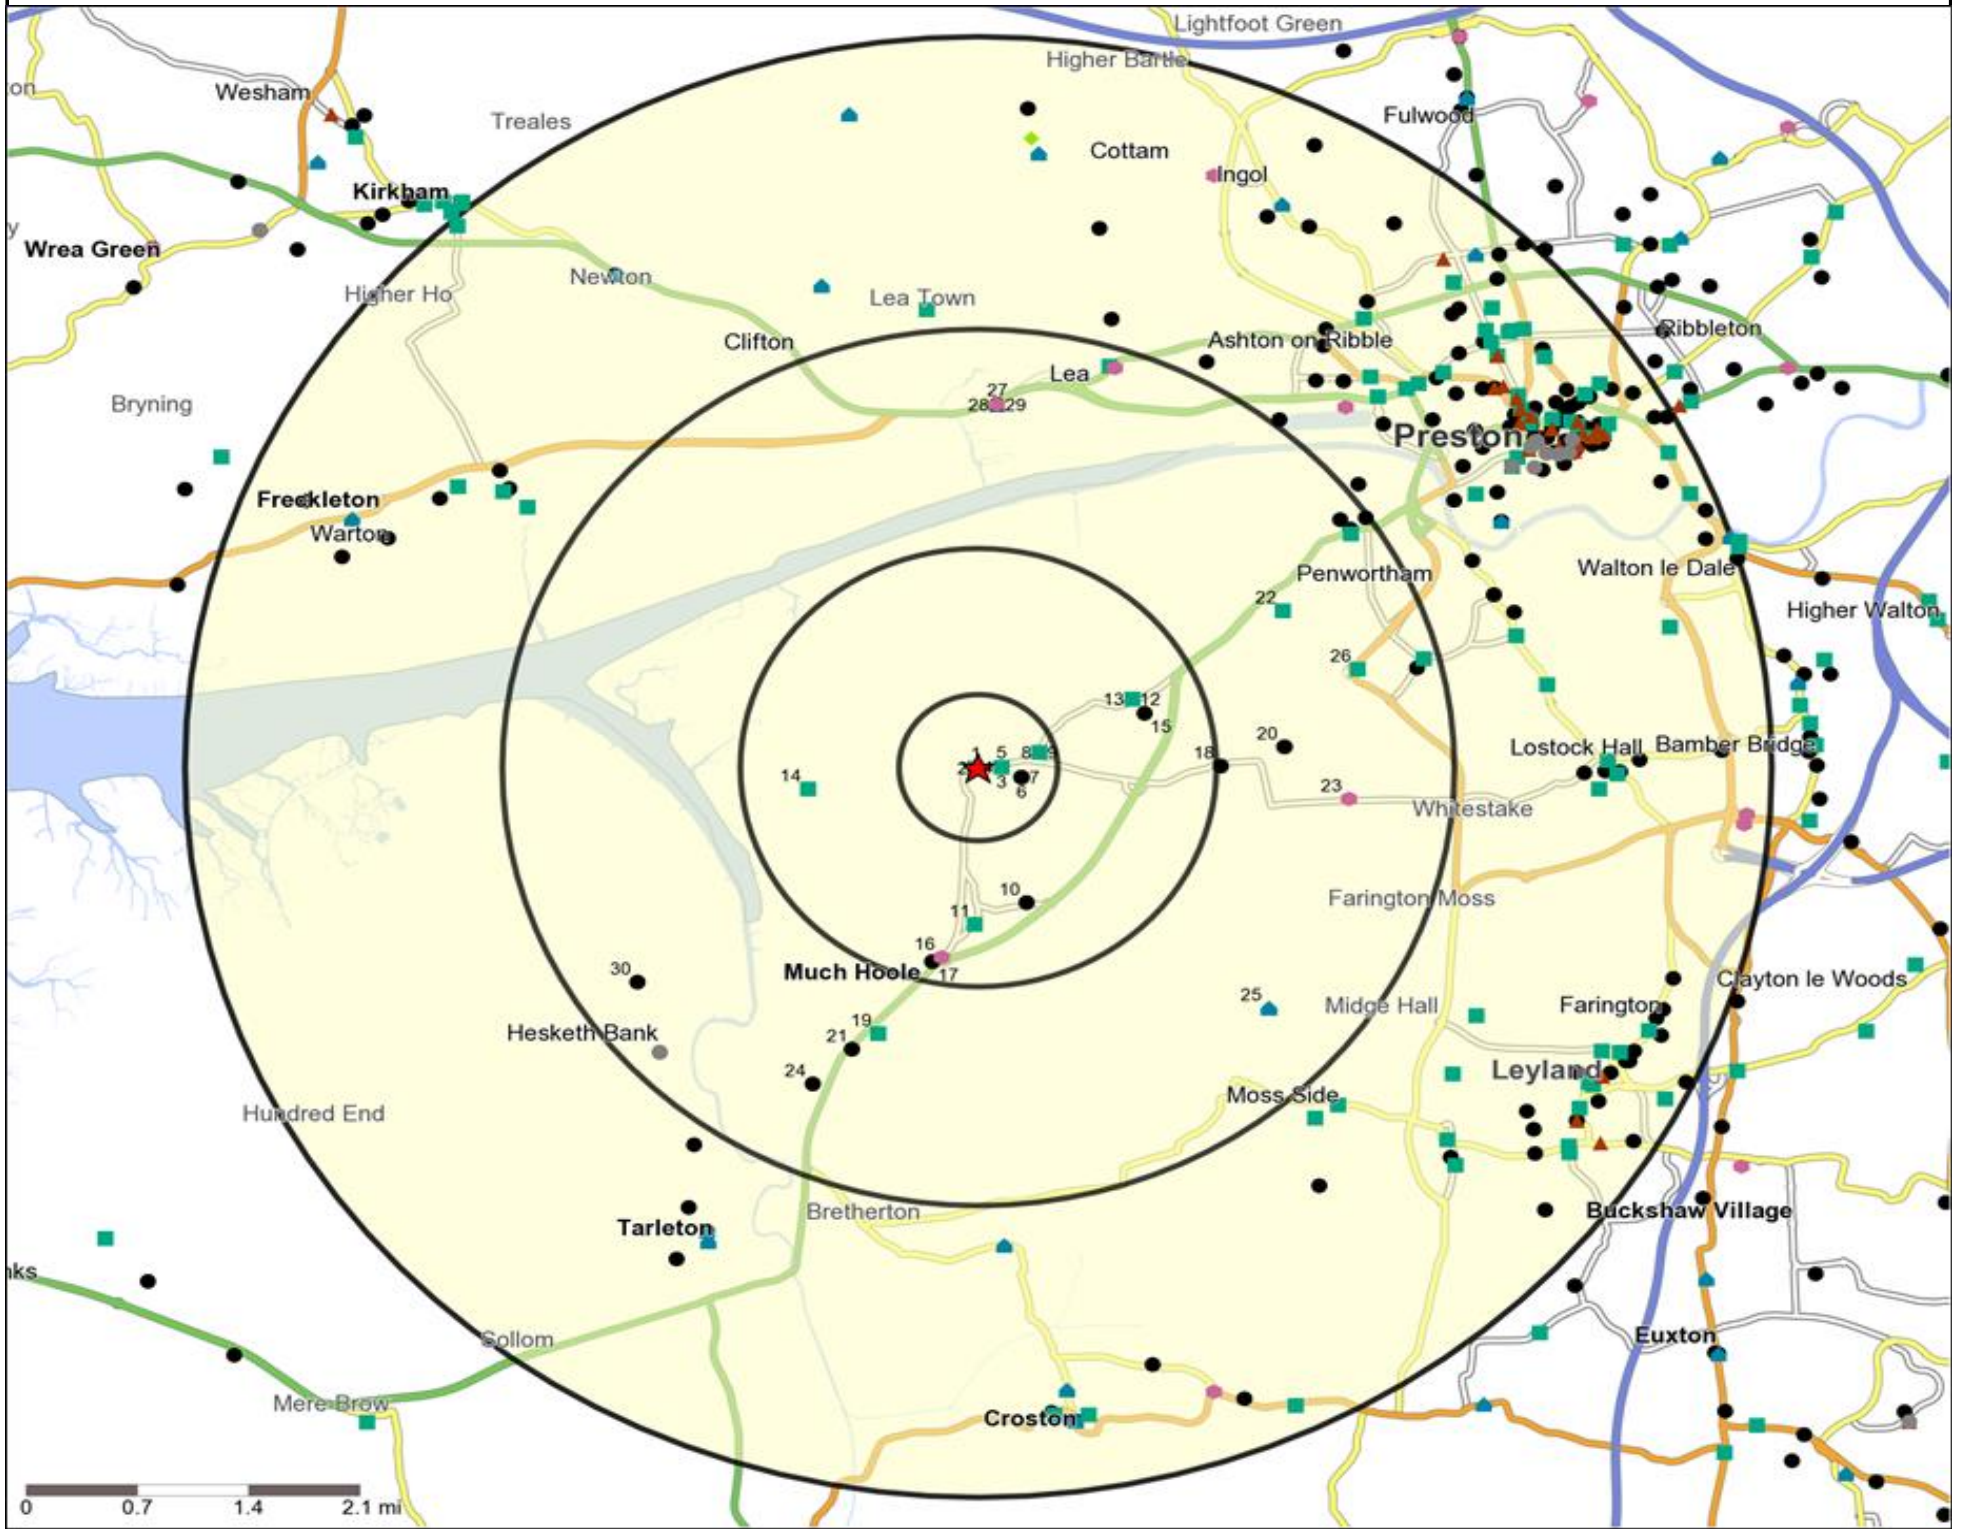

Competition Map and Data: GOLDEN BALL, LONGTOWN (202773)

Numbers on competition points relate to the distance ranking in the competition table on page 7. Copyright Experian Ltd, HERE 2015. Ordnance Survey © Crown copyright 2015

- ★ Location
- Cafe / Wine Bar
- ▲ Dry Led
- 0.5, 1.5, 3 & 5 Mile Distance
- ▲ Circuit Bar
- Other
- ~ Rivers, Canals and Lakes
- Community Local
- Rural Character

Competition Type Summary Table

Reporting Category	0 - 0.5 Miles	0 - 1.5 Miles	0 - 3.0 Miles	0 - 5.0 Miles
Café / Wine Bar	0	0	1	9
Circuit Bar	0	0	0	34
Community Local	5	8	13	77
Dry Led	0	0	1	17
Branded Food Pub	0	1	4	11
Rural	0	0	0	1
Other	4	8	22	180
Total	9	17	41	329