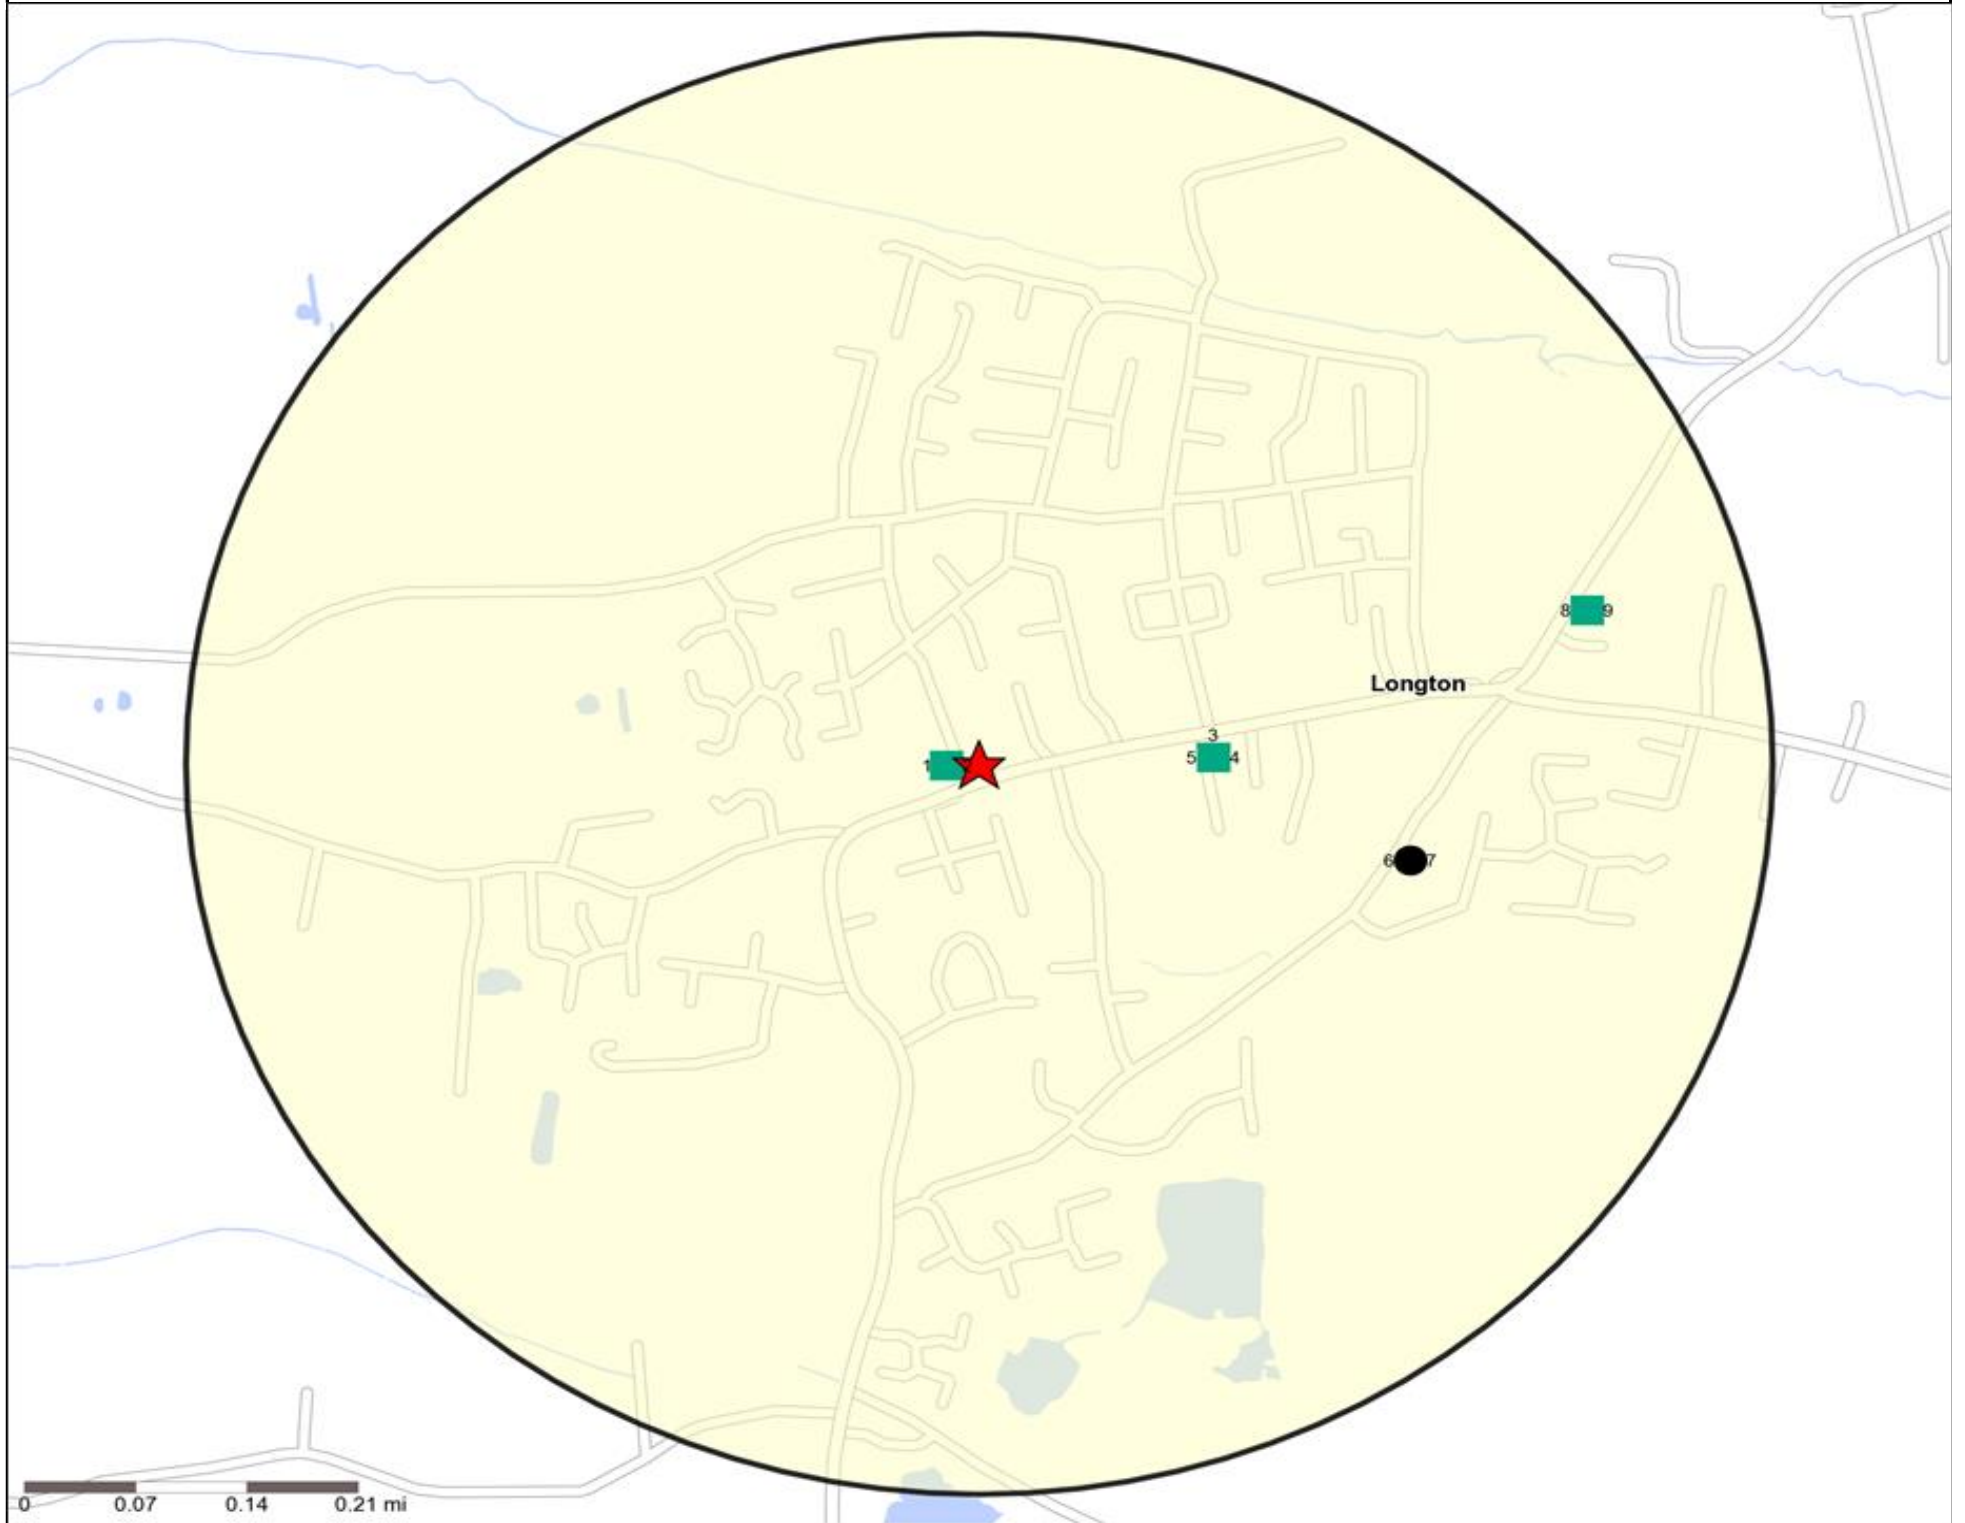

### Competition Map and Data: GOLDEN BALL, LONGTOWN (202773)

Numbers on competition points relate to the distance ranking in the competition table on page 7. Copyright Experian Ltd, HERE 2015. Ordnance Survey © Crown copyright 2015

- ★ Location
- Cafe / Wine Bar
- ▲ Dry Led
- 0.5, 1.5, 3 & 5 Mile Distance
- ▲ Circuit Bar
- Other
- ~ Rivers, Canals and Lakes
- Community Local
- ◆ Rural Character

- Location
- Branded Food
- Dry Led
- Café / Wine Bar
- Other
- 0.5, 1.5, 3 & 5 Mile Distance
- Circuit Bar
- Rural Character
- Rivers, Canals and Lakes
- Community Local