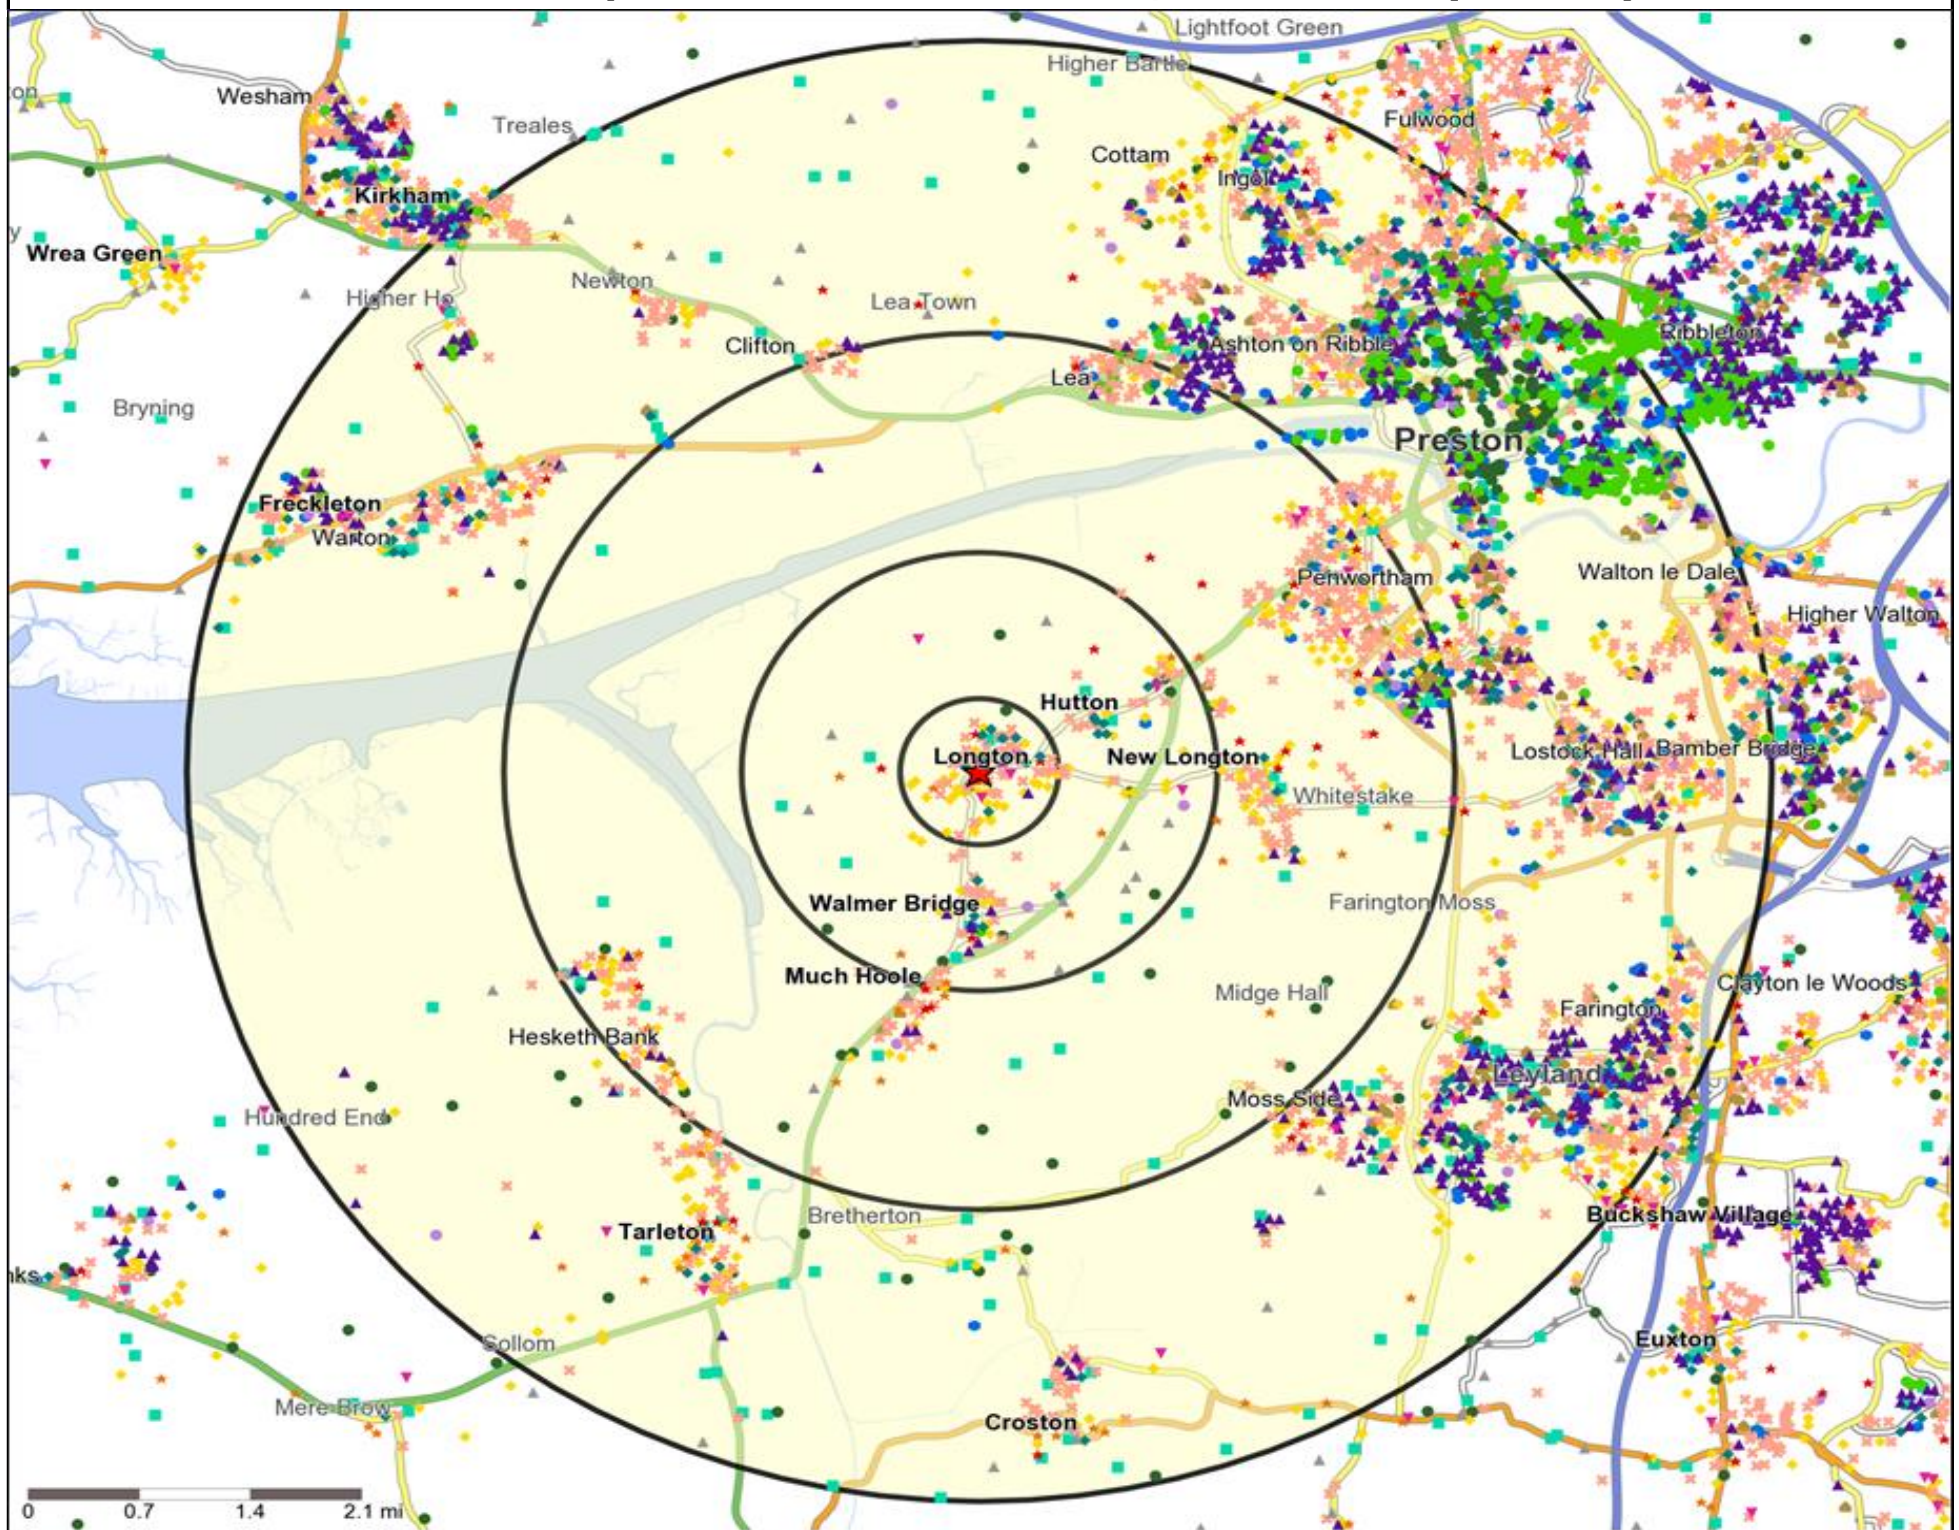

Occasions Map and Data: GOLDEN BALL, LONGTOWN (202773)

Copyright Experian Ltd, HERE 2015. Ordnance Survey © Crown copyright 2015

- ★ Location
- 0.5, 1.5, 3 & 5 Mile Distance
- ~ Rivers, Canals and Lakes
- **Occasions Types**
  ■ 01 Mine's a Pint
  ◆ 02 Early Doors
  ● 03 Everyday is Friday
- ▲ 04 Weekend Millionaires
  ● 05 Out On The Town
  ▲ 06 Business and Pleasure
  ● 07 Sporting Pints
- 08 Student Social
  ▼ 09 Leisurely Lunch
  ✕ 10 Wining and Dining
  ▲ 11 Household Outing
- ★ 12 Midweek Meal Deal
  ◆ 13 Date Night
  ★ 14 Birthday Treat
  + 15 Pre Show Meal

Occasions Data Table

	Count:					Index:				
	0 - 0.5 Miles	0 - 1.5 Miles	0 - 3.0 Miles	0 - 5.0 Miles	15 Min Drivetime	0 - 0.5	0 - 1.5	0 - 3.0	0 - 5.0	15 Min Drivetime
01 Mine's a Pint	176	429	1,519	9,366	6,554	83	85	76	85	86
02 Early Doors	209	492	1,734	9,554	6,460	118	117	104	103	101
03 Everyday is Friday	145	347	1,494	8,537	5,993	96	96	105	108	110
04 Weekend Millionaires	100	291	1,551	11,384	7,780	46	56	76	100	99
05 Out On The Town	154	374	1,763	12,007	8,718	73	75	89	110	115
06 Business and Pleasure	57	182	732	4,247	3,007	52	70	72	75	77
07 Sporting Pints	70	195	1,068	10,336	7,576	30	35	49	86	90
08 Student Social	129	318	1,063	6,510	5,165	131	136	115	127	145
09 Leisurely Lunch	261	578	2,058	10,109	6,854	126	118	106	94	92
10 Wining and Dining	367	826	3,046	12,822	8,472	156	148	138	105	100
11 Household Outing	143	337	1,664	10,008	6,557	77	76	95	103	98
12 Midweek Meal Deal	66	196	874	6,300	4,528	63	79	89	116	120
13 Date Night	343	743	2,500	9,285	6,170	206	187	160	107	102
14 Birthday Treat	248	556	2,046	8,374	5,638	149	140	131	96	94
15 Pre Show Meal	64	158	617	2,959	1,996	111	116	115	99	96
Number of Occasions	2,532	6,022	23,729	131,798	91,468	100	100	100	100	100