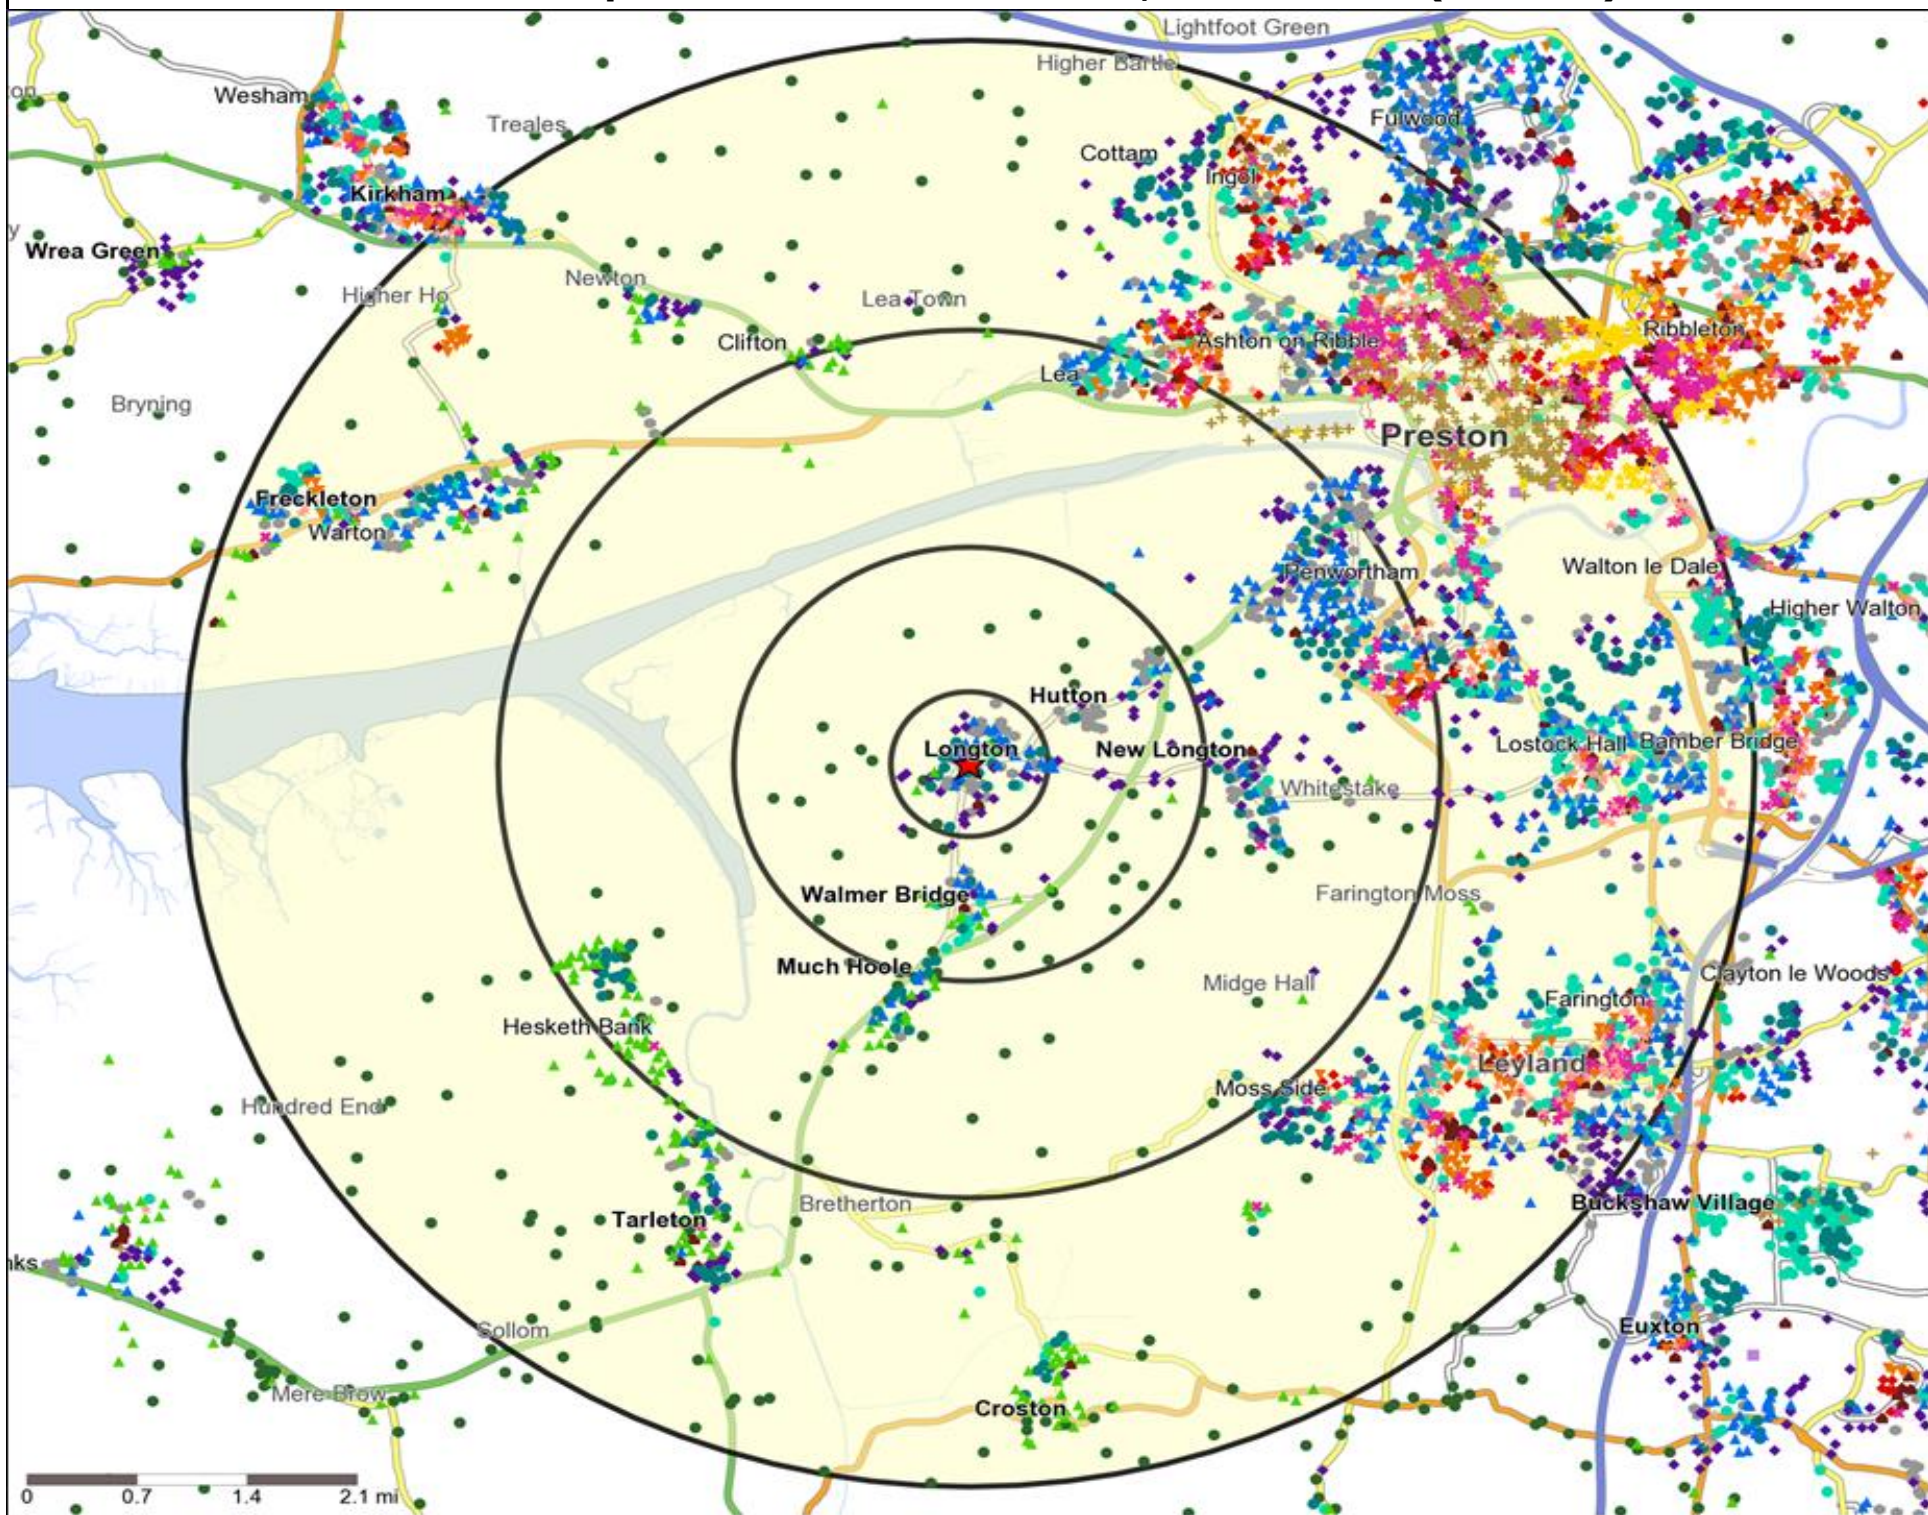

★ Location ○ 0.5, 1.5, 3 & 5 Mile Distance

**Age Data Table**

	Count:					Index:				
	0 - 0.5 Miles	0 - 1.5 Miles	0 - 3.0 Miles	0 - 5.0 Miles	15 Min Drivetime	0 - 0.5 Miles	0 - 1.5 Miles	0 - 3.0 Miles	0 - 5.0 Miles	15 Min Drivetime
0-15	541	1,347	5,956	32,953	21,984	75	79	91	91	88
16-17	61	175	913	4,377	2,922	68	82	112	98	95
18-24	196	522	2,289	23,063	18,430	56	63	72	132	154
25-34	223	592	3,133	25,561	17,952	42	47	66	97	99
35-44	436	1,020	4,188	23,094	15,521	89	88	94	94	92
45-54	640	1,519	5,647	27,830	18,326	117	117	114	102	98
55-64	541	1,270	4,533	21,681	14,429	124	123	115	99	96
65+	1,231	2,697	8,313	34,386	22,946	177	164	132	99	96
Population estimate 2015	3,869	9,142	34,972	192,945	132,510	100	100	100	100	100

**Mosaic UK Map and Data: GOLDEN BALL, LONGTOWN (202773)**

Copyright Experian Ltd, HERE 2015. Ordnance Survey © Crown copyright 2015

- Location
- 0.5, 1.5, 3 & 5 Mile Distance
- Rivers, Canals and Lakes
- Mosaic UK Groups**
- A City Prosperity
- D Rural Reality
- E Senior Security
- F Suburban Stability
- G Domestic Success
- B Prestige Positions
- H Aspiring Homemakers
- I Family Basics
- J Transient Renters
- K Municipal Challenge
- L Vintage Value
- M Modest Traditions
- N Urban Cohesion
- O Rental Hubs

- ★ Location
- Cafe / Wine Bar
- ▲ Dry Led
- 0.5, 1.5, 3 & 5 Mile Distance
- ▲ Circuit Bar
- Other
- ~ Rivers, Canals and Lakes
- Community Local
- ◆ Rural Character

- Location
- Branded Food
- Dry Led
- Café / Wine Bar
- Other
- 0.5, 1.5, 3 & 5 Mile Distance
- Circuit Bar
- Rural Character
- Rivers, Canals and Lakes
- Community Local