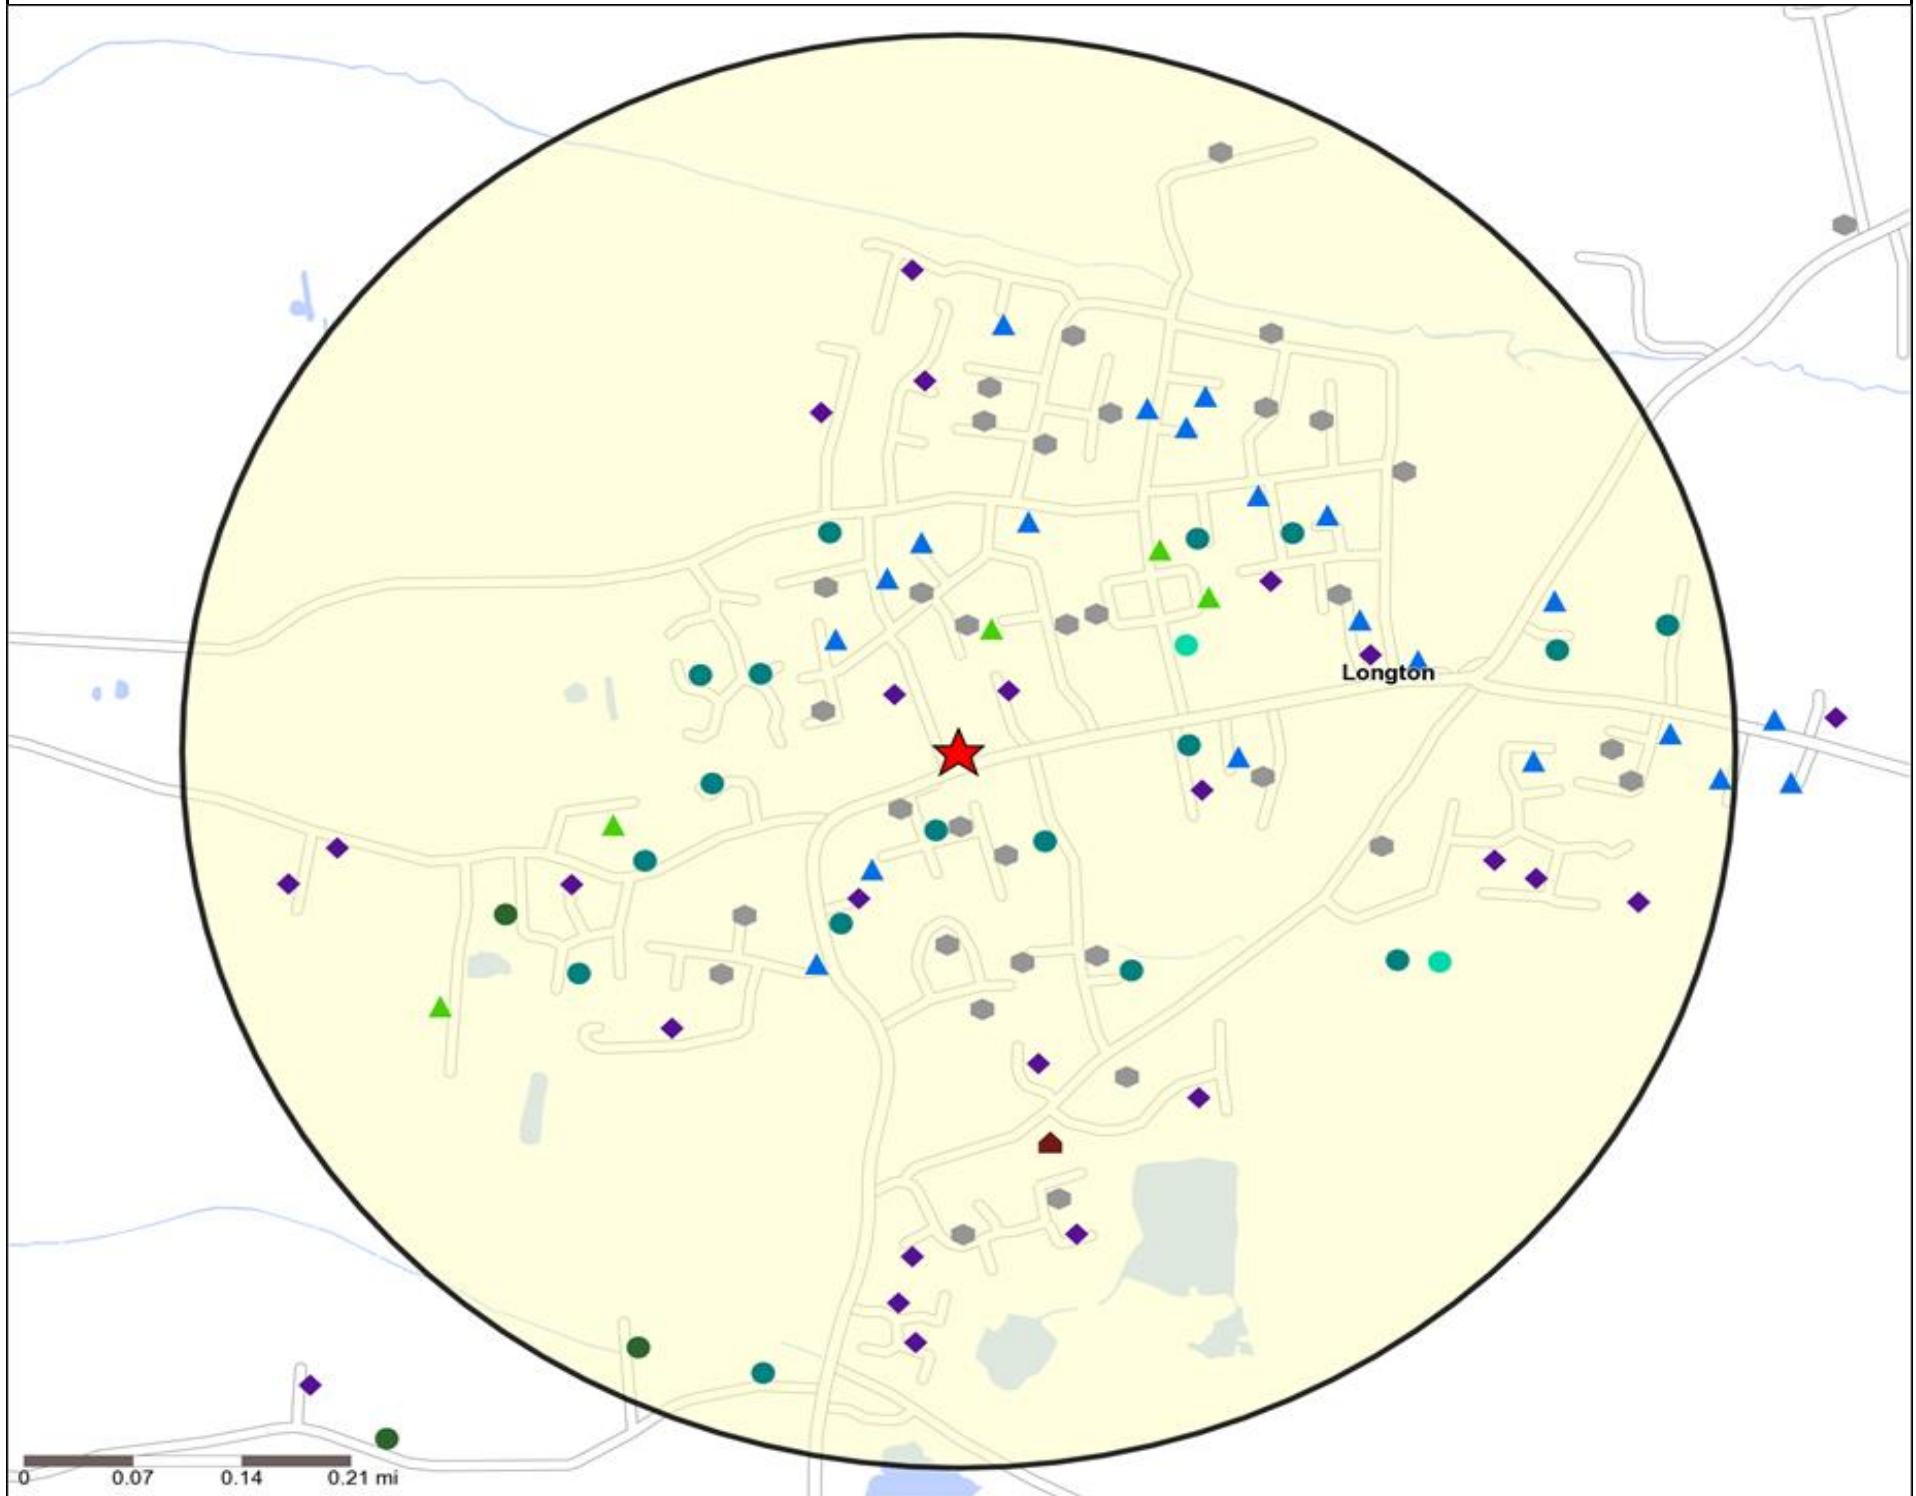

Mosaic UK Map and Data: GOLDEN BALL, LONGTOWN (202773)

Copyright Experian Ltd, HERE 2015. Ordnance Survey © Crown copyright 2015

Location	Mosaic UK Groups	D Rural Reality	H Aspiring Homemakers	L Vintage Value
0.5, 1.5, 3 & 5 Mile Distance	A City Prosperity	E Senior Security	I Family Basics	M Modest Traditions
Rivers, Canals and Lakes	B Prestige Positions	F Suburban Stability	J Transient Renters	N Urban Cohesion
	C Country Living	G Domestic Success	K Municipal Challenge	O Rental Hubs

Mosaic UK Data Table (Residential)

	Count:	Index:
	0 - 0.5 Miles	0 - 0.5 Miles
A City Prosperity (18+)	0	0
B Prestige Positions (18+)	710	298
C Country Living (18+)	83	37
D Rural Reality (18+)	137	61
E Senior Security (18+)	1,014	382
F Suburban Stability (18+)	595	298
G Domestic Success (18+)	649	236
H Aspiring Homemakers (18+)	11	4
I Family Basics (18+)	0	0
J Transient Renters (18+)	0	0
K Municipal Challenge (18+)	0	0
L Vintage Value (18+)	68	33
M Modest Traditions (18+)	0	0
N Urban Cohesion (18+)	0	0
O Rental Hubs (18+)	0	0
Adults 18+ estimate 2015	3,267	100