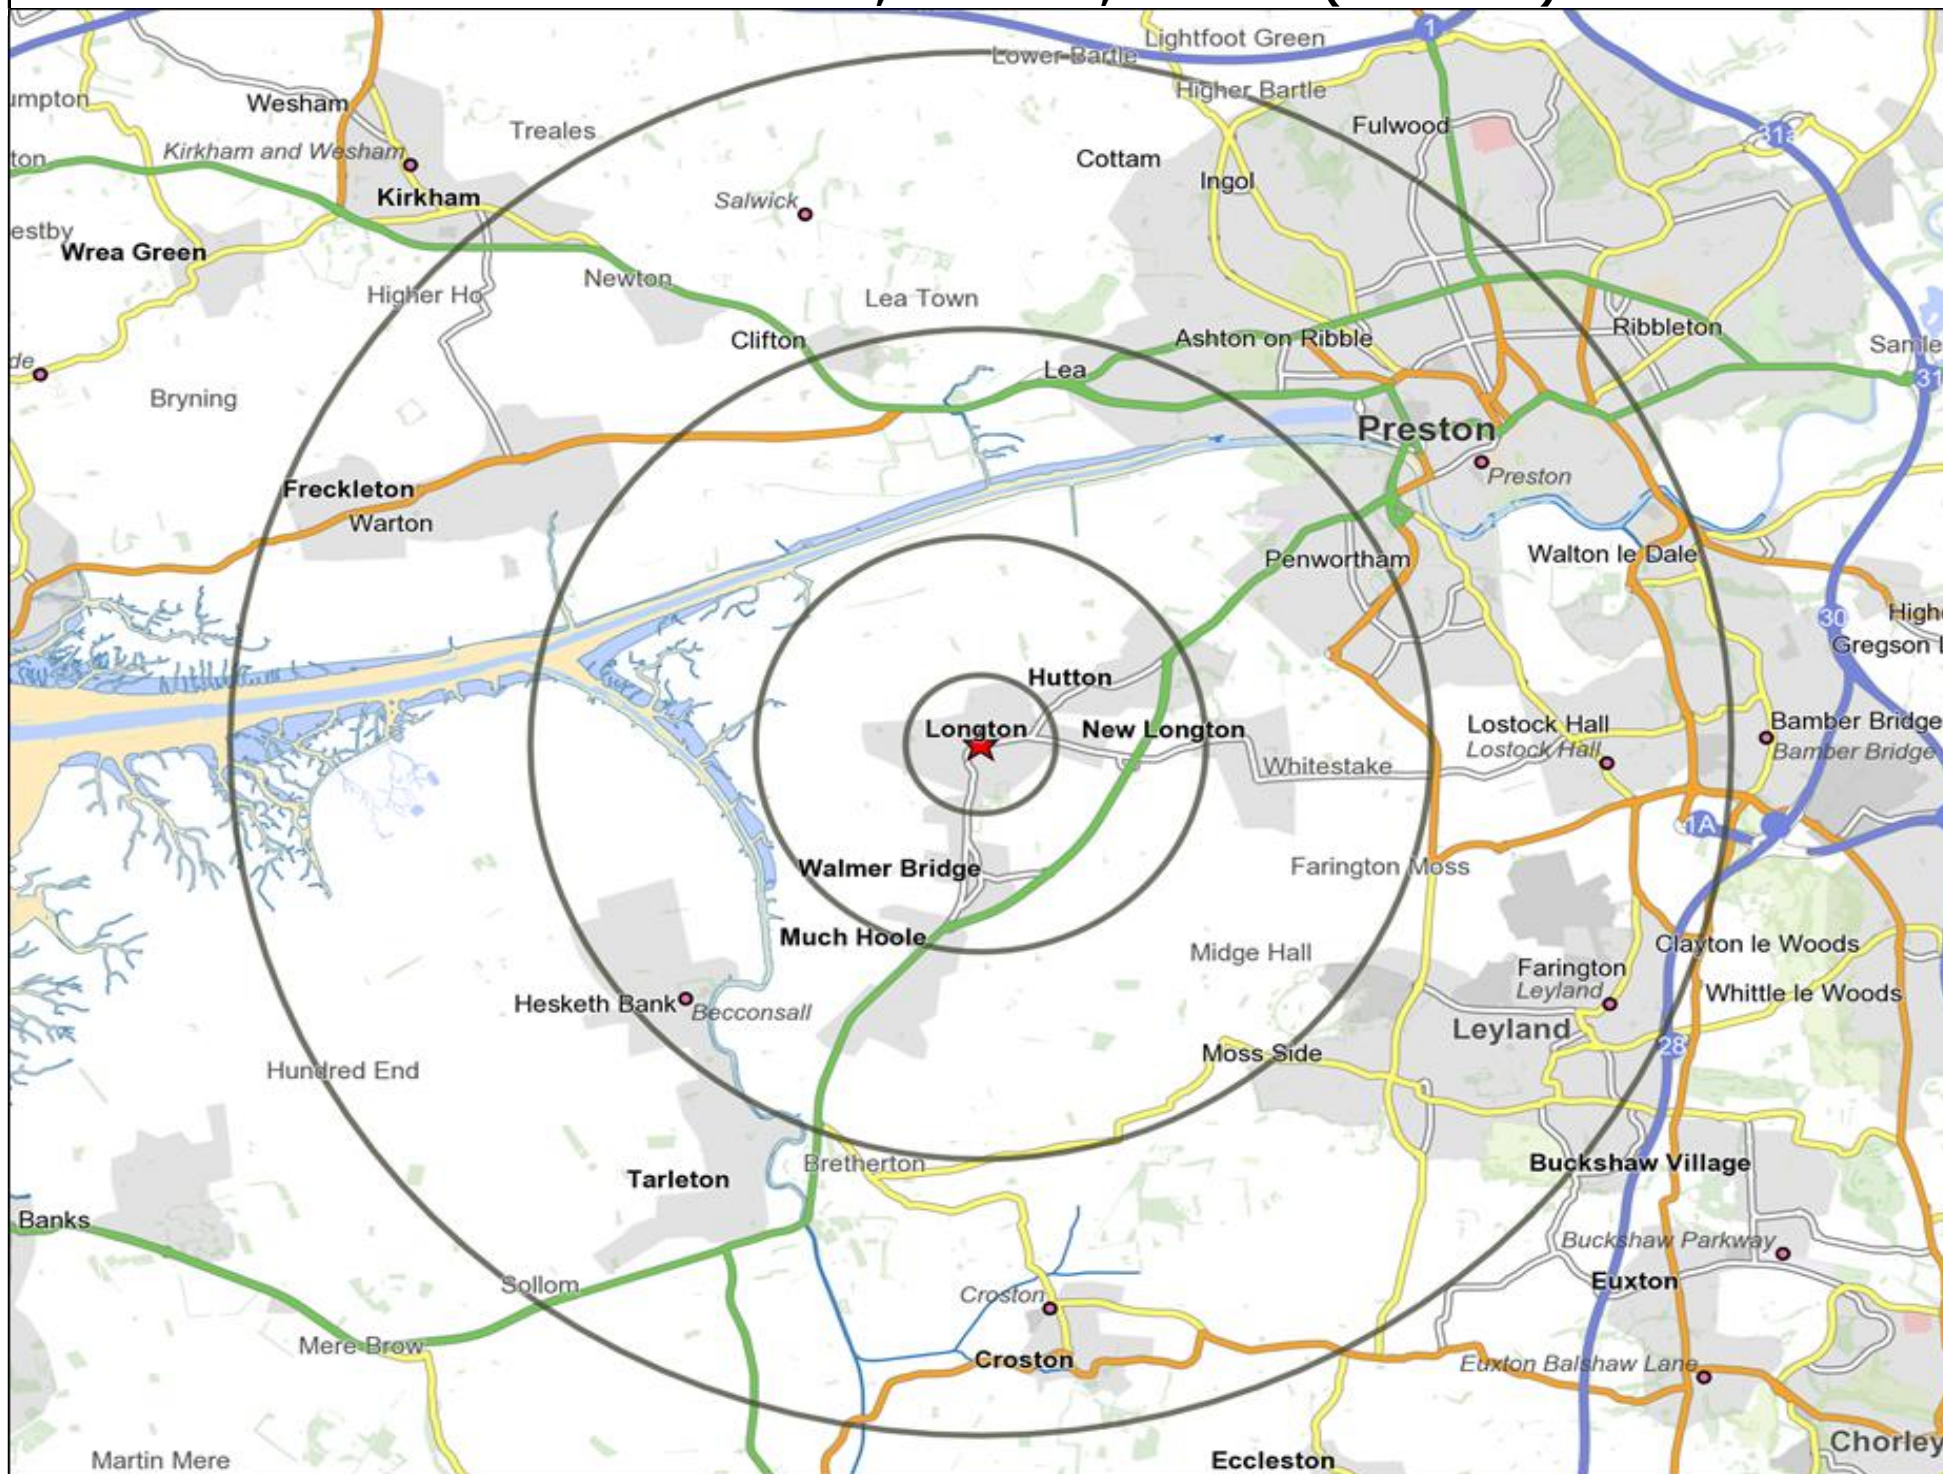

**Customer Profile Report for GOLDEN BALL, LONGTOWN (Punch Outlet Number: 202773)  
150 LIVERPOOL ROAD, PRESTON, PR4 5AU (PR 4 5AU)**

Copyright Experian Ltd, HERE 2015. Ordnance Survey © Crown copyright 2015

★ Location ○ 0.5, 1.5, 3 & 5 Mile Distance

**Age Data Table**

	Count:					Index:				
	0 - 0.5 Miles	0 - 1.5 Miles	0 - 3.0 Miles	0 - 5.0 Miles	15 Min Drivetime	0 - 0.5 Miles	0 - 1.5 Miles	0 - 3.0 Miles	0 - 5.0 Miles	15 Min Drivetime
0-15	541	1,347	5,956	32,953	21,984	75	79	91	91	88
16-17	61	175	913	4,377	2,922	68	82	112	98	95
18-24	196	522	2,289	23,063	18,430	56	63	72	132	154
25-34	223	592	3,133	25,561	17,952	42	47	66	97	99
35-44	436	1,020	4,188	23,094	15,521	89	88	94	94	92
45-54	640	1,519	5,647	27,830	18,326	117	117	114	102	98
55-64	541	1,270	4,533	21,681	14,429	124	123	115	99	96
65+	1,231	2,697	8,313	34,386	22,946	177	164	132	99	96
Population estimate 2015	3,869	9,142	34,972	192,945	132,510	100	100	100	100	100

- ★ Location
- Cafe / Wine Bar
- ▲ Dry Led
- 0.5, 1.5, 3 & 5 Mile Distance
- ▲ Circuit Bar
- Other
- ~ Rivers, Canals and Lakes
- Community Local
- ◆ Rural Character

- Location
- Branded Food
- Dry Led
- Café / Wine Bar
- Other
- 0.5, 1.5, 3 & 5 Mile Distance
- Circuit Bar
- Rural Character
- Rivers, Canals and Lakes
- Community Local