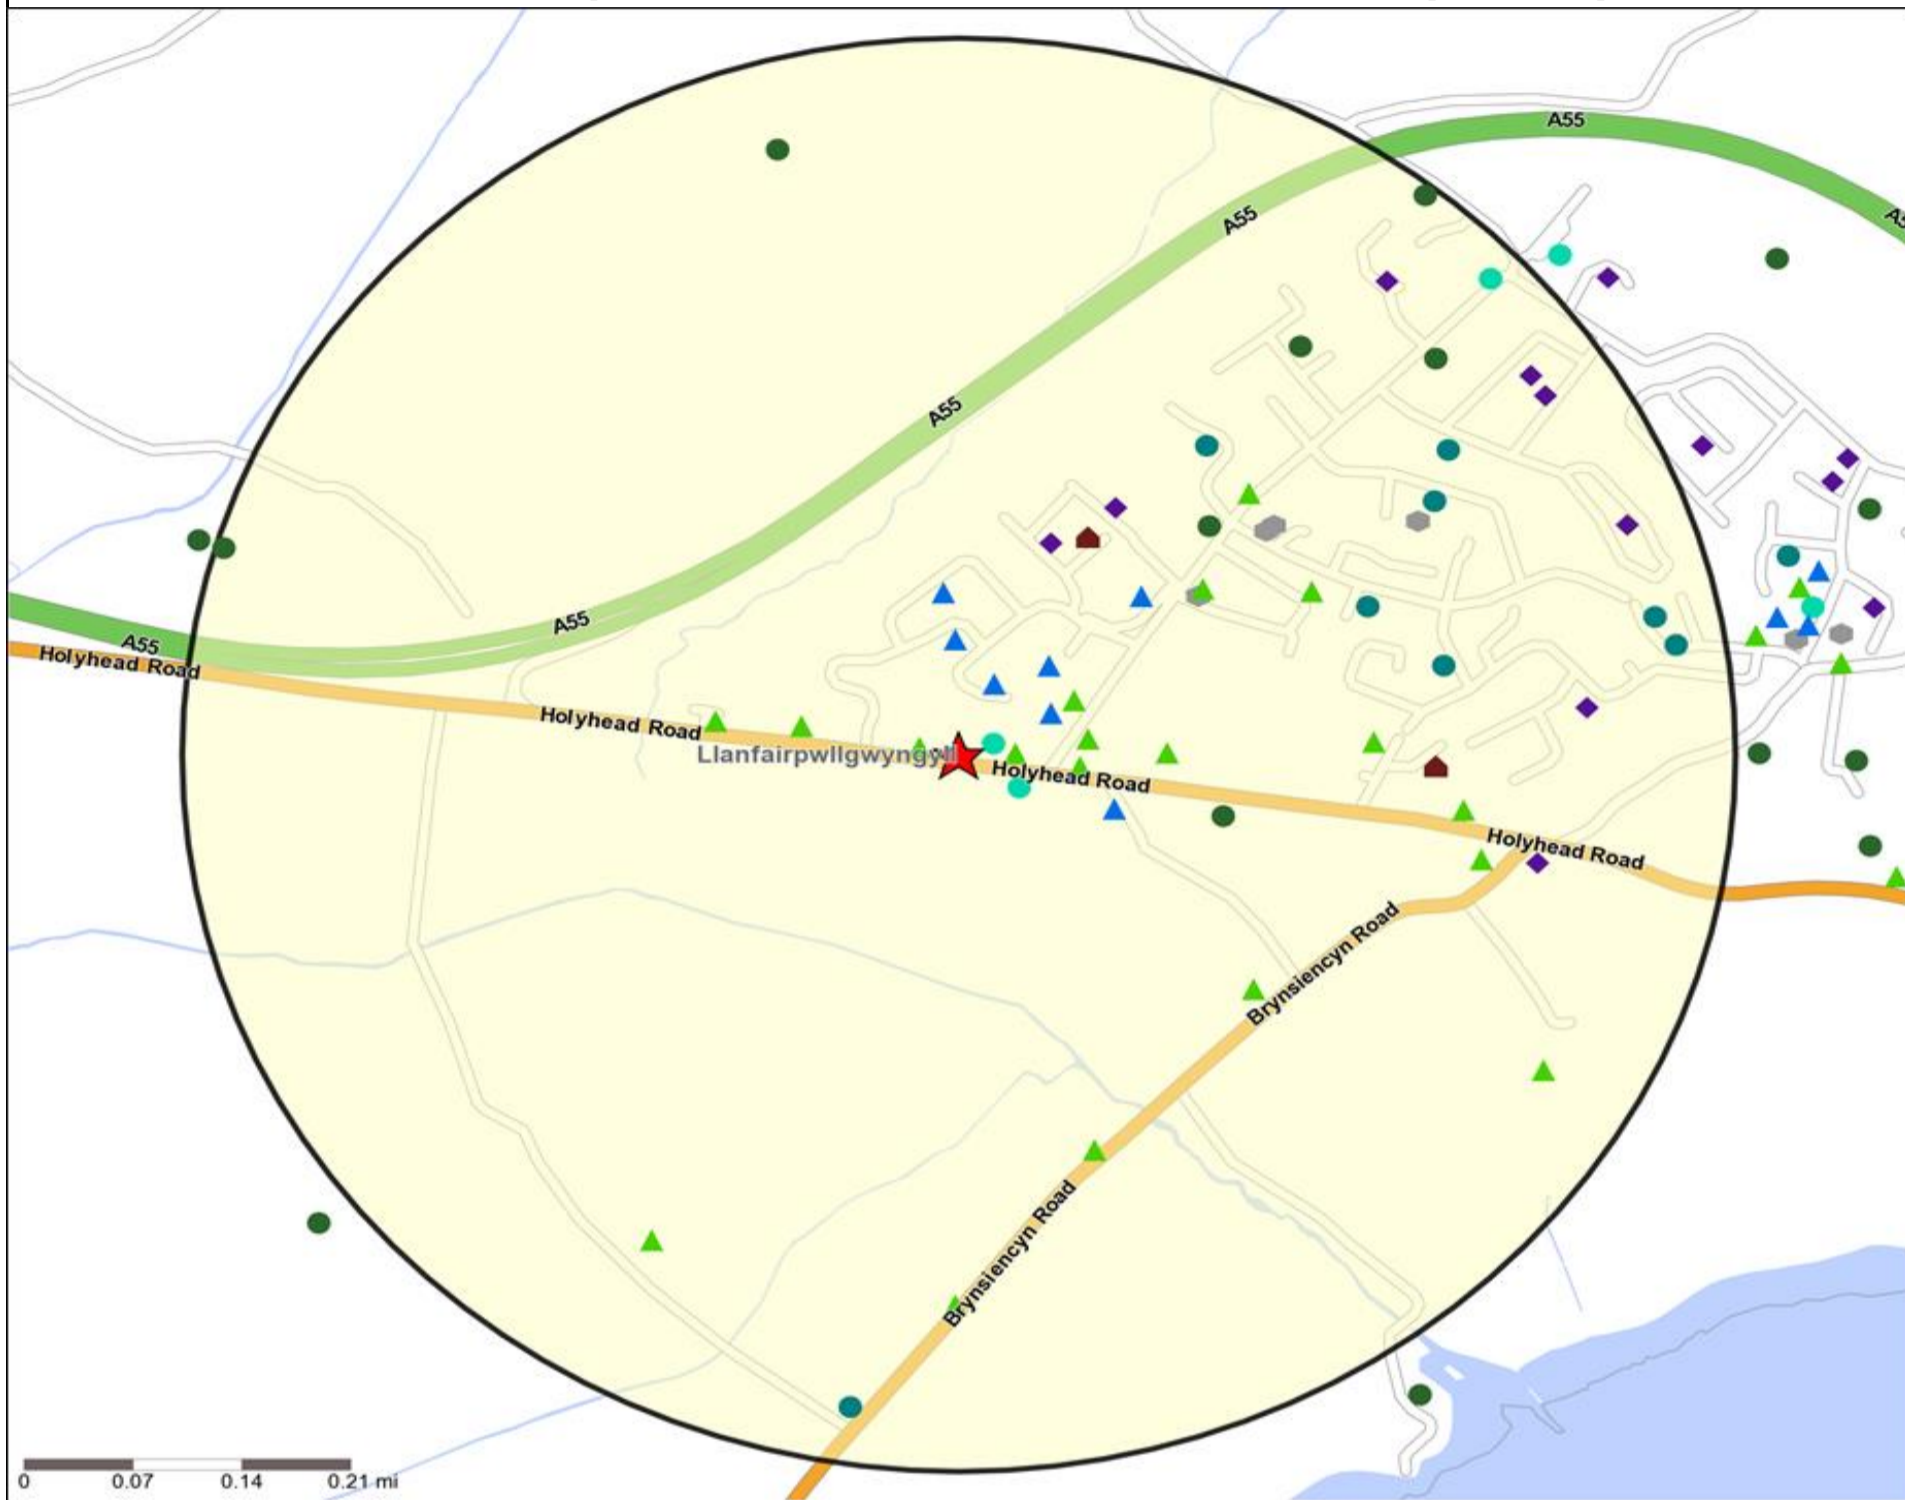

Mosaic UK Map and Data: PENRHOS ARMS, ANGLESEY (203094)

Copyright Experian Ltd, HERE 2015. Ordnance Survey © Crown copyright 2015

- Location
- 0.5, 1.5, 3 & 5 Mile Distance
- Rivers, Canals and Lakes
- Mosaic UK Groups**
- A City Prosperity
- D Rural Reality
- H Aspiring Homemakers
- L Vintage Value
- B Prestige Positions
- E Senior Security
- I Family Basics
- M Modest Traditions
- C Country Living
- F Suburban Stability
- J Transient Renters
- N Urban Cohesion
- G Domestic Success
- K Municipal Challenge
- O Rental Hubs

Reporting Category	0 - 0.5 Miles
Café / Wine Bar	0
Circuit Bar	1
Community Local	0
Dry Led	1
Branded Food Pub	0
Rural	0
Other	1
Total	3

Local Competition: PENRHOS ARMS, ANGLESEY (203094)

List of Pubs (sorted by distance from Punch outlet) - Top 30 by Distance