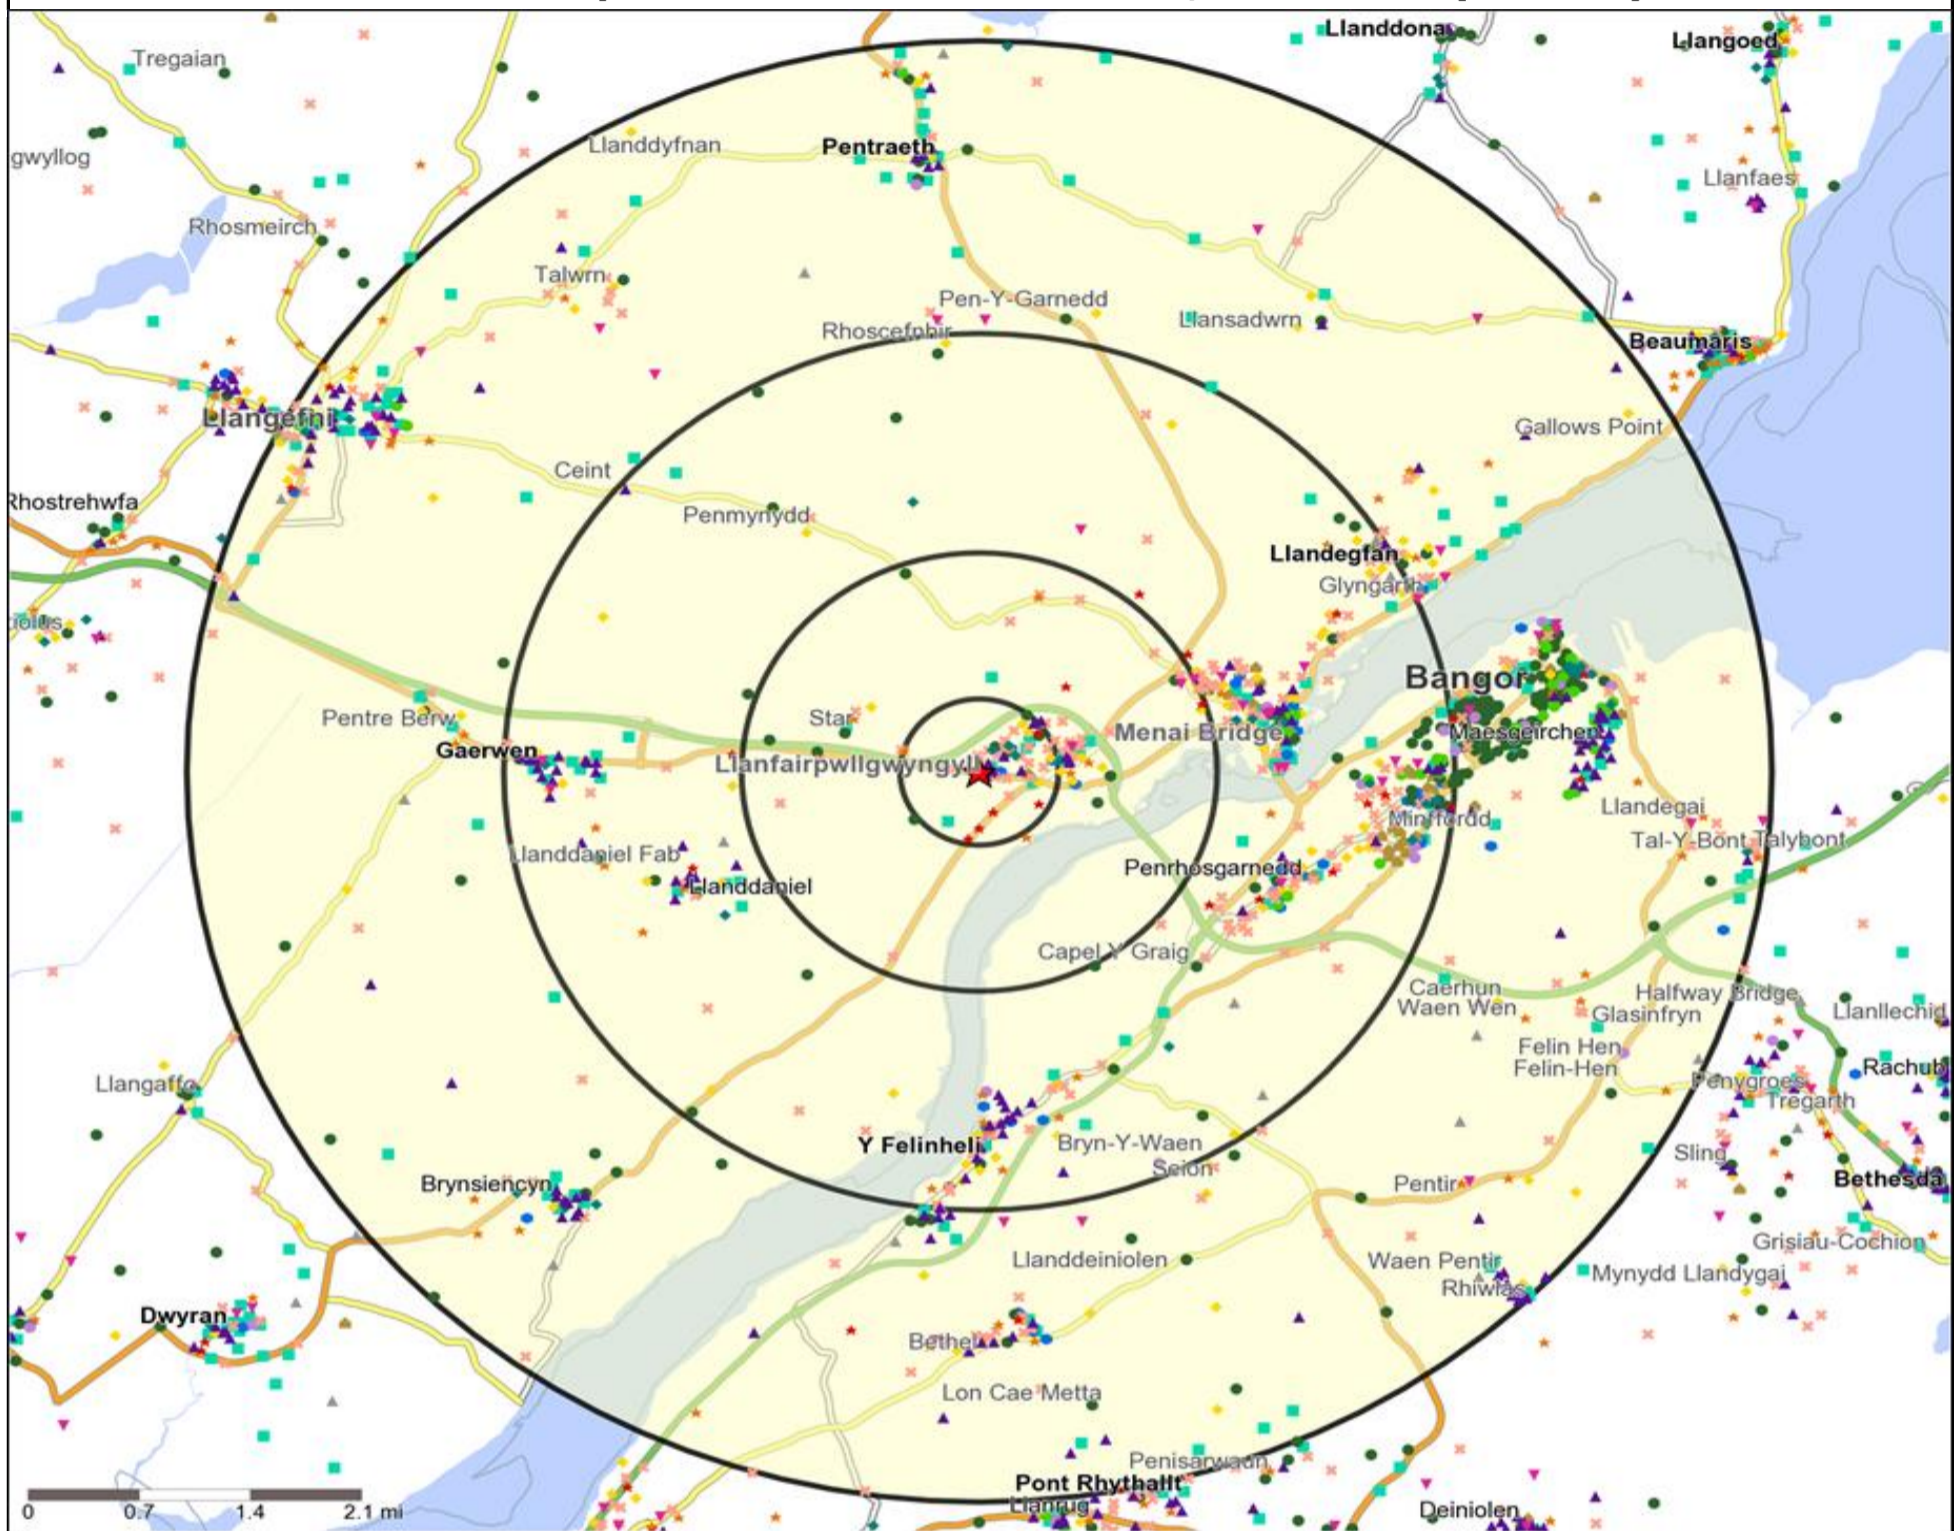

Mosaic UK Map and Data: PENRHOS ARMS, ANGLESEY (203094)

Copyright Experian Ltd, HERE 2015. Ordnance Survey © Crown copyright 2015

- Location
- 0.5, 1.5, 3 & 5 Mile Distance
- Rivers, Canals and Lakes
- Mosaic UK Groups**
- A City Prosperity
- D Rural Reality
- H Aspiring Homemakers
- L Vintage Value
- B Prestige Positions
- E Senior Security
- I Family Basics
- M Modest Traditions
- C Country Living
- F Suburban Stability
- J Transient Renters
- N Urban Cohesion
- G Domestic Success
- K Municipal Challenge
- O Rental Hubs

Mosaic UK Data Table (Residential)

	Count:	Index:
	0 - 0.5 Miles	0 - 0.5 Miles
A City Prosperity (18+)	0	0
B Prestige Positions (18+)	341	278
C Country Living (18+)	206	176
D Rural Reality (18+)	425	365
E Senior Security (18+)	38	28
F Suburban Stability (18+)	195	190
G Domestic Success (18+)	348	246
H Aspiring Homemakers (18+)	67	44
I Family Basics (18+)	0	0
J Transient Renters (18+)	0	0
K Municipal Challenge (18+)	0	0
L Vintage Value (18+)	62	59
M Modest Traditions (18+)	0	0
N Urban Cohesion (18+)	0	0
O Rental Hubs (18+)	0	0
Adults 18+ estimate 2015	1,682	100

Occasions Map and Data: PENRHOS ARMS, ANGLESEY (203094)

Copyright Experian Ltd, HERE 2015. Ordnance Survey © Crown copyright 2015

- ★ Location
- 01 Mine's a Pint
- ▲ 04 Weekend Millionaires
- 08 Student Social
- 0.5, 1.5, 3 & 5 Mile Distance
- ◆ 02 Early Doors
- 05 Out On The Town
- ★ 09 Leisurely Lunch
- ~ Rivers, Canals and Lakes
- 03 Everyday is Friday
- ▲ 06 Business and Pleasure
- ★ 10 Wining and Dining
- ★ 12 Midweek Meal Deal
- 07 Sporting Pints
- ★ 11 Household Outing
- ★ 13 Date Night
- ★ 14 Birthday Treat
- ★ 15 Pre Show Meal

Reporting Category	0 - 0.5 Miles
Café / Wine Bar	0
Circuit Bar	1
Community Local	0
Dry Led	1
Branded Food Pub	0
Rural	0
Other	1
Total	3

Local Competition: PENRHOS ARMS, ANGLESEY (203094)

List of Pubs (sorted by distance from Punch outlet) - Top 30 by Distance