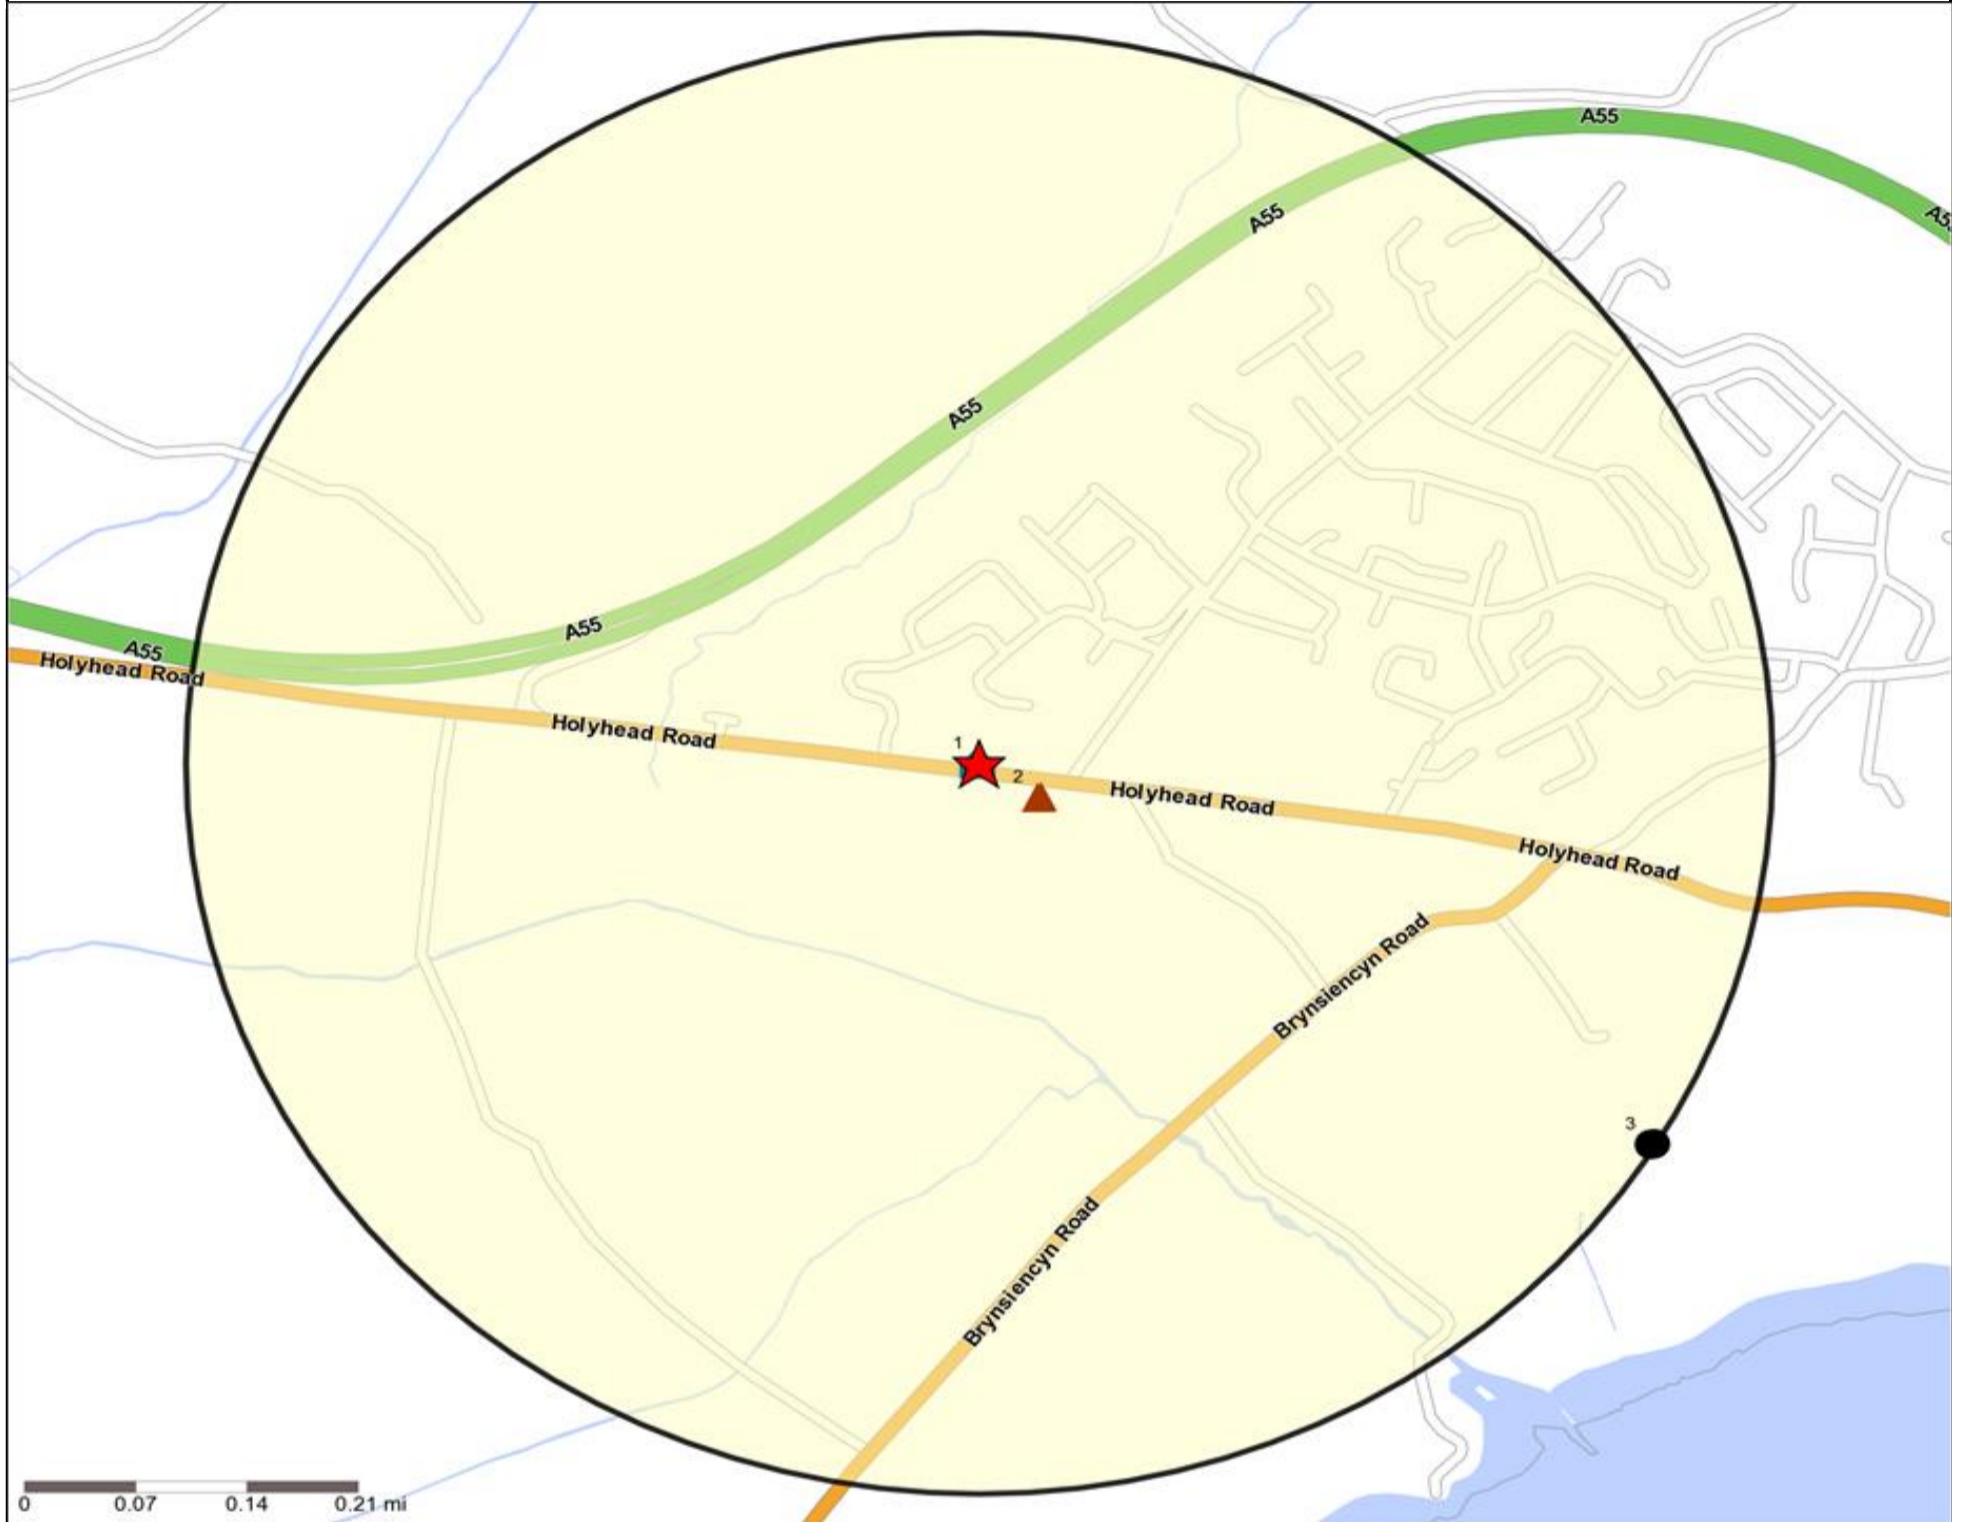

Occasions Map and Data: PENRHOS ARMS, ANGLESEY (203094)

Copyright Experian Ltd, HERE 2015. Ordnance Survey © Crown copyright 2015

- ★ Location
- 01 Mine's a Pint
- ▲ 04 Weekend Millionaires
- 08 Student Social
- 0.5, 1.5, 3 & 5 Mile Distance
- ◆ 02 Early Doors
- 05 Out On The Town
- ★ 09 Leisurely Lunch
- ~ Rivers, Canals and Lakes
- 03 Everyday is Friday
- ▲ 06 Business and Pleasure
- ★ 10 Wining and Dining
- ★ 12 Midweek Meal Deal
- 07 Sporting Pints
- ★ 11 Household Outing
- ★ 13 Date Night
- ★ 14 Birthday Treat
- ★ 15 Pre Show Meal

Competition Map and Data: PENRHOS ARMS, ANGLESEY (203094)

Numbers on competition points relate to the distance ranking in the competition table on page 7. Copyright Experian Ltd, HERE 2015. Ordnance Survey © Crown copyright 2015

Reporting Category	0 - 0.5 Miles
Café / Wine Bar	0
Circuit Bar	1
Community Local	0
Dry Led	1
Branded Food Pub	0
Rural	0
Other	1
Total	3

Local Competition: PENRHOS ARMS, ANGLESEY (203094)

List of Pubs (sorted by distance from Punch outlet) - Top 30 by Distance