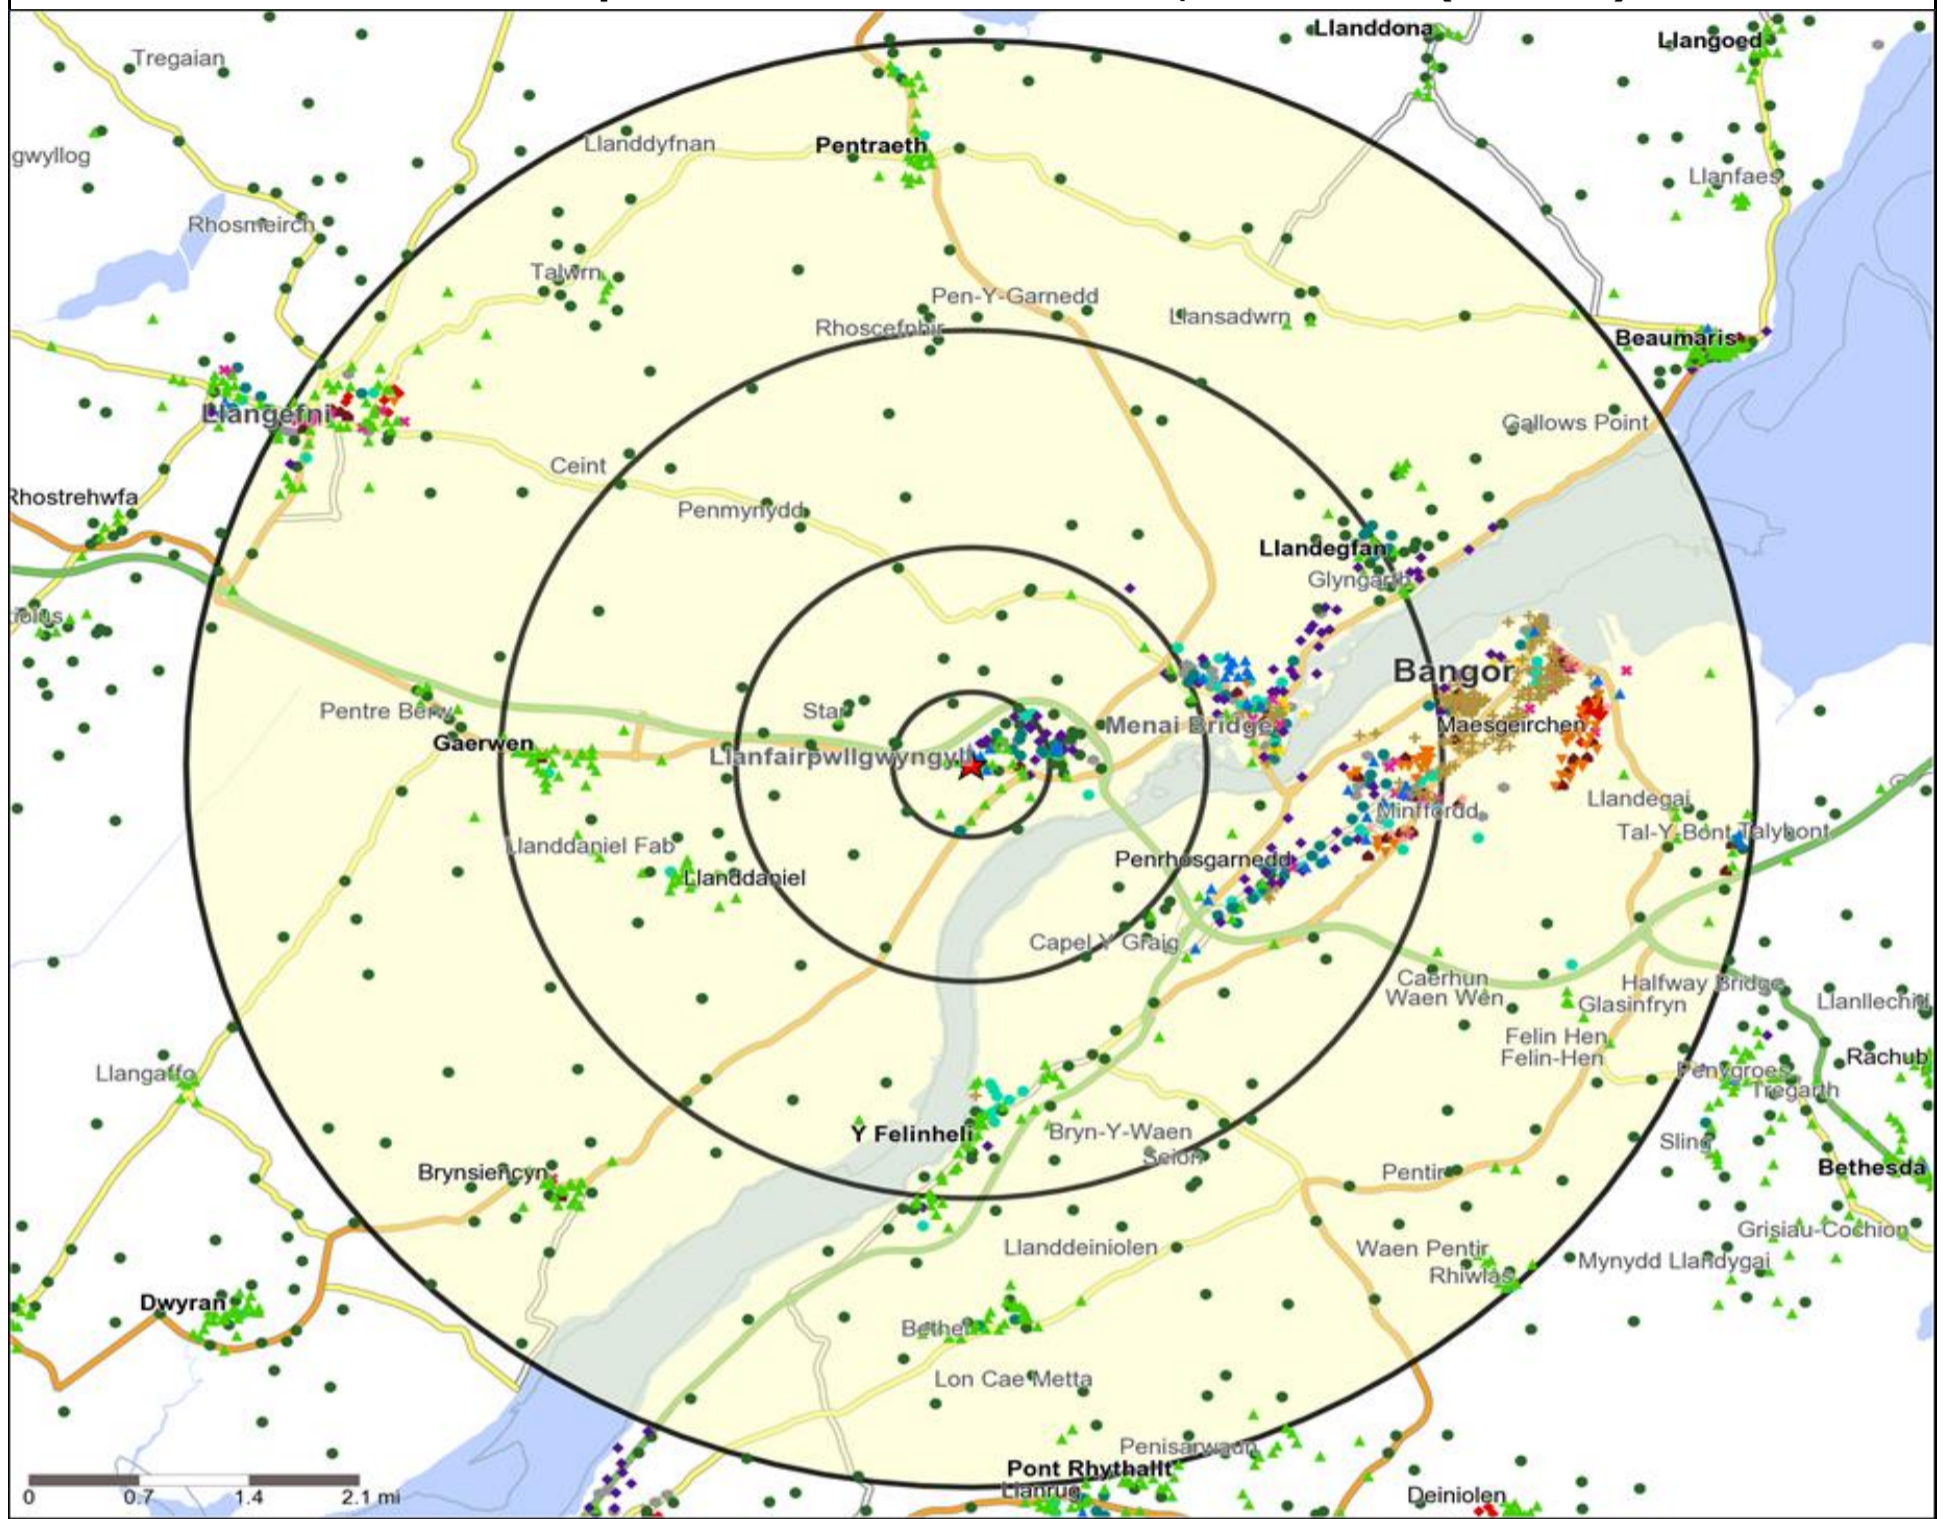

Mosaic UK Map and Data: PENRHOS ARMS, ANGLESEY (203094)

Copyright Experian Ltd, HERE 2015. Ordnance Survey © Crown copyright 2015