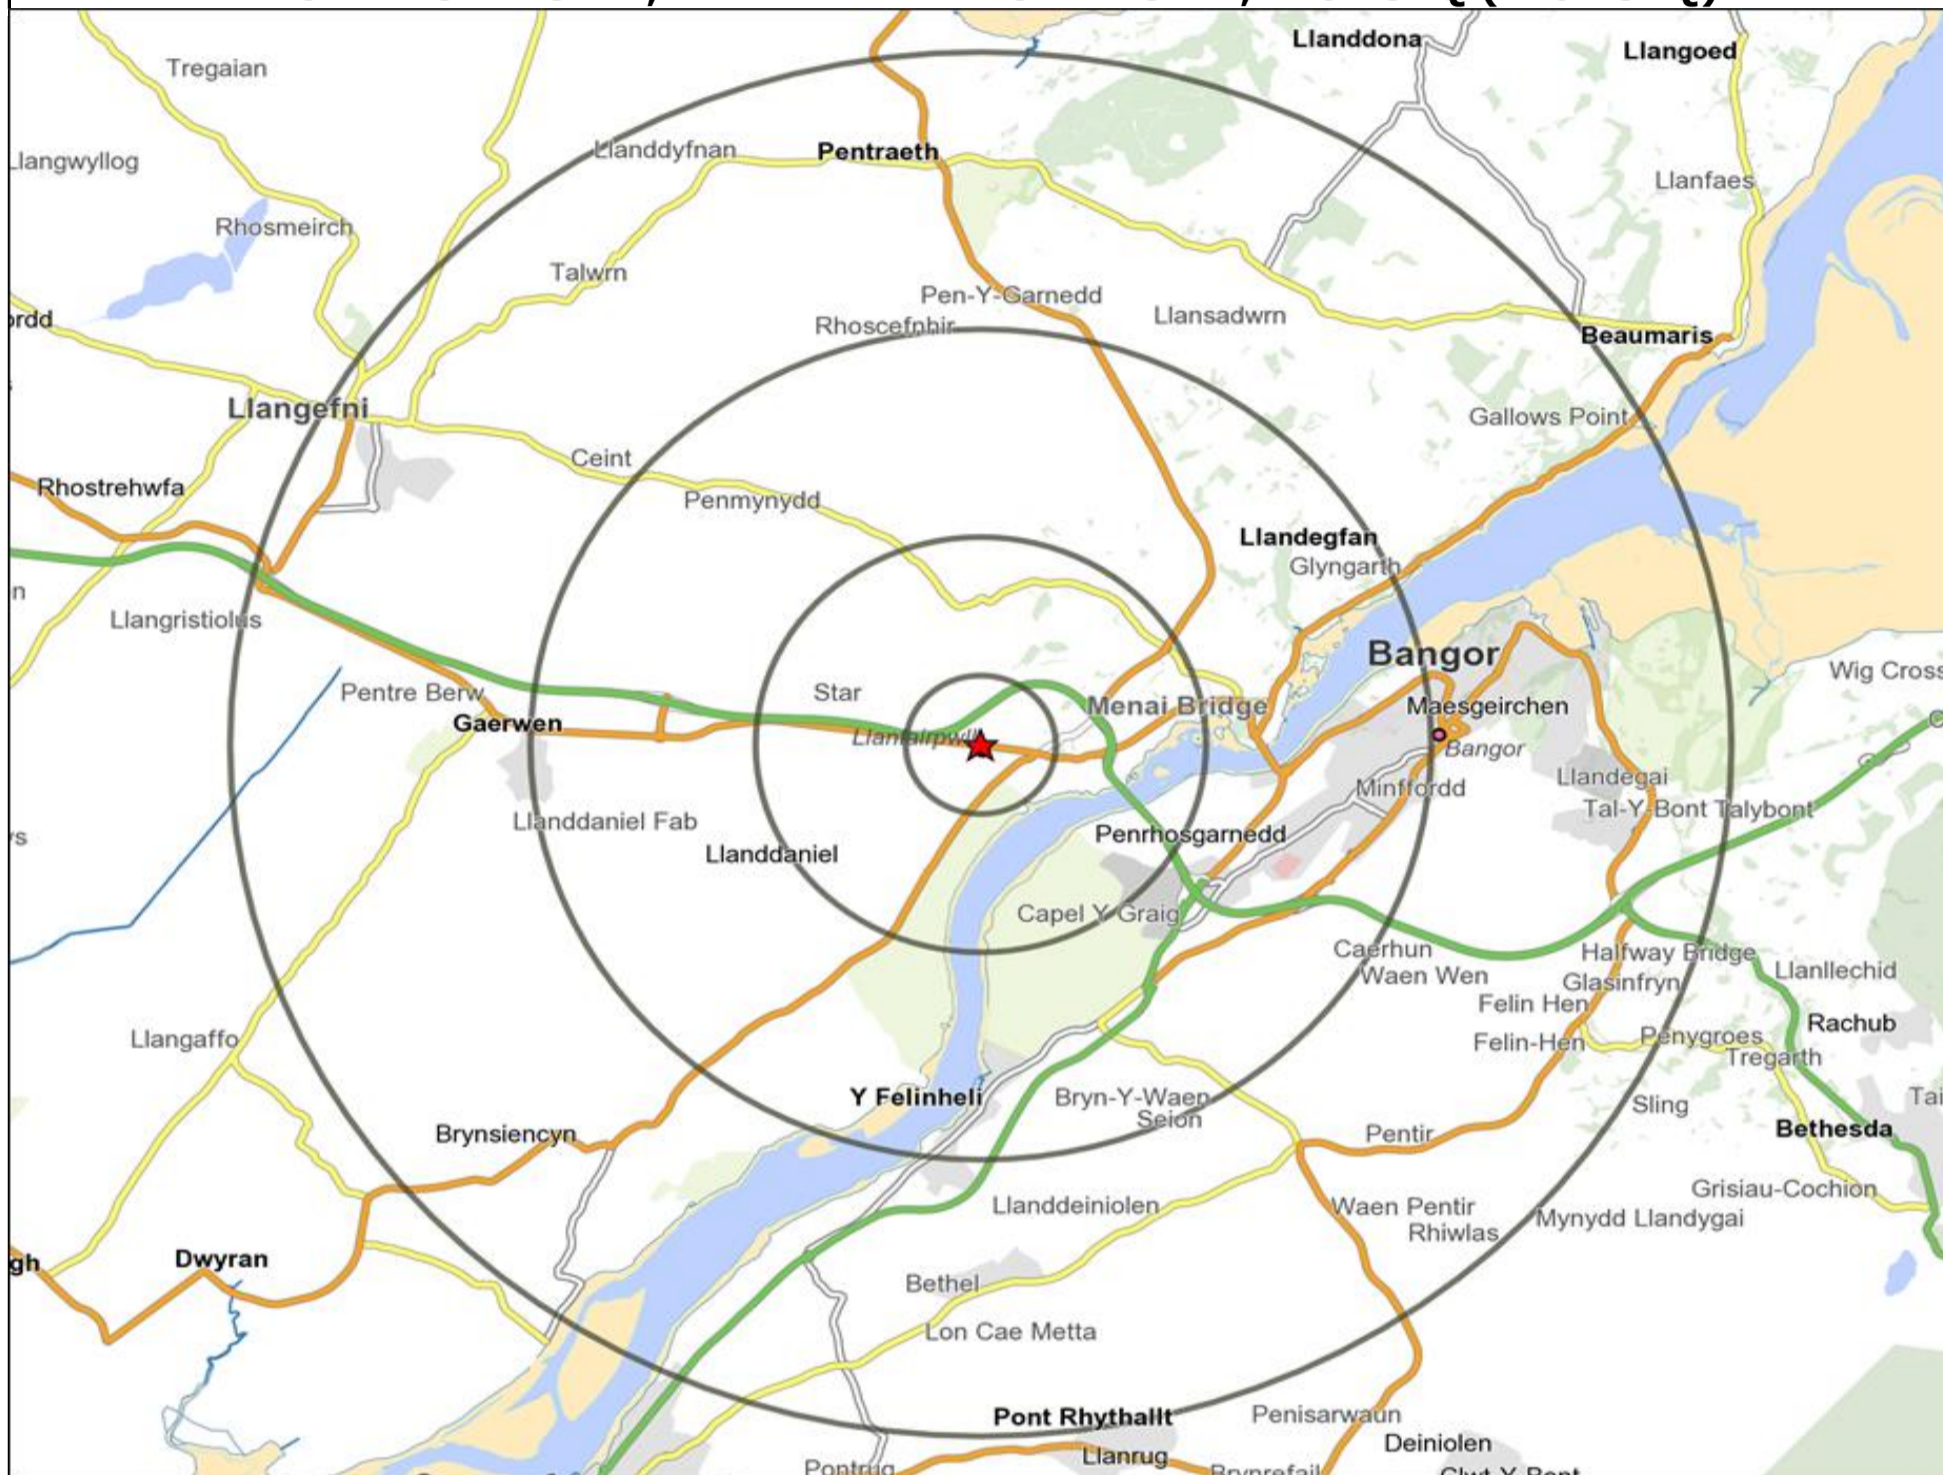

**Customer Profile Report for PENRHOS ARMS, ANGLESEY (Punch Outlet Number: 203094)
FFORDD CAERGYBI, LLANFAIRPWLLGWYNGYLL, LL61 5YQ (LL61 5YQ)**

Copyright Experian Ltd, HERE 2015. Ordnance Survey © Crown copyright 2015

★ Location ○ 0.5, 1.5, 3 & 5 Mile Distance

Age Data Table

	Count:					Index:				
	0 - 0.5 Miles	0 - 1.5 Miles	0 - 3.0 Miles	0 - 5.0 Miles	15 Min Drivetime	0 - 0.5 Miles	0 - 1.5 Miles	0 - 3.0 Miles	0 - 5.0 Miles	15 Min Drivetime
0-15	387	615	3,330	6,885	11,412	97	91	85	86	92
16-17	61	83	502	958	1,506	123	99	103	96	98
18-24	144	217	4,127	9,458	11,217	75	67	218	244	187
25-34	252	358	2,545	5,285	8,364	86	73	89	90	92
35-44	261	433	2,157	4,307	7,155	97	95	81	79	85
45-54	286	478	2,414	4,681	7,859	95	94	82	77	84
55-64	257	463	1,969	3,972	6,903	107	114	83	82	92
65+	484	948	3,838	7,202	11,828	126	146	102	94	99
Population estimate 2015	2,132	3,595	20,882	42,748	66,244	100	100	100	100	100

Ethnicity - Census 2011

	Count:					%:				
	0 - 0.5 Miles	0 - 1.5 Miles	0 - 3.0 Miles	0 - 5.0 Miles	15 Min Drivetime	0 - 0.5 Miles	0 - 1.5 Miles	0 - 3.0 Miles	0 - 5.0 Miles	15 Min Drivetime
White	2,143	3,555	18,660	38,577	62,088	96%	96%	91%	92%	94%
Mixed / Multiple Ethnic Groups	10	23	219	483	692	0%	1%	1%	1%	1%
Asian / Asian British	62	103	1,114	1,928	2,072	3%	3%	5%	5%	3%
Black / African / Caribbean / Black British	0	3	90	198	219	0%	0%	0%	0%	0%
Other Ethnic Group	22	29	475	841	921	1%	1%	2%	2%	1%
All People (Ethnic Group)	2,237	3,713	20,558	42,027	65,992	100	100	100	100	100