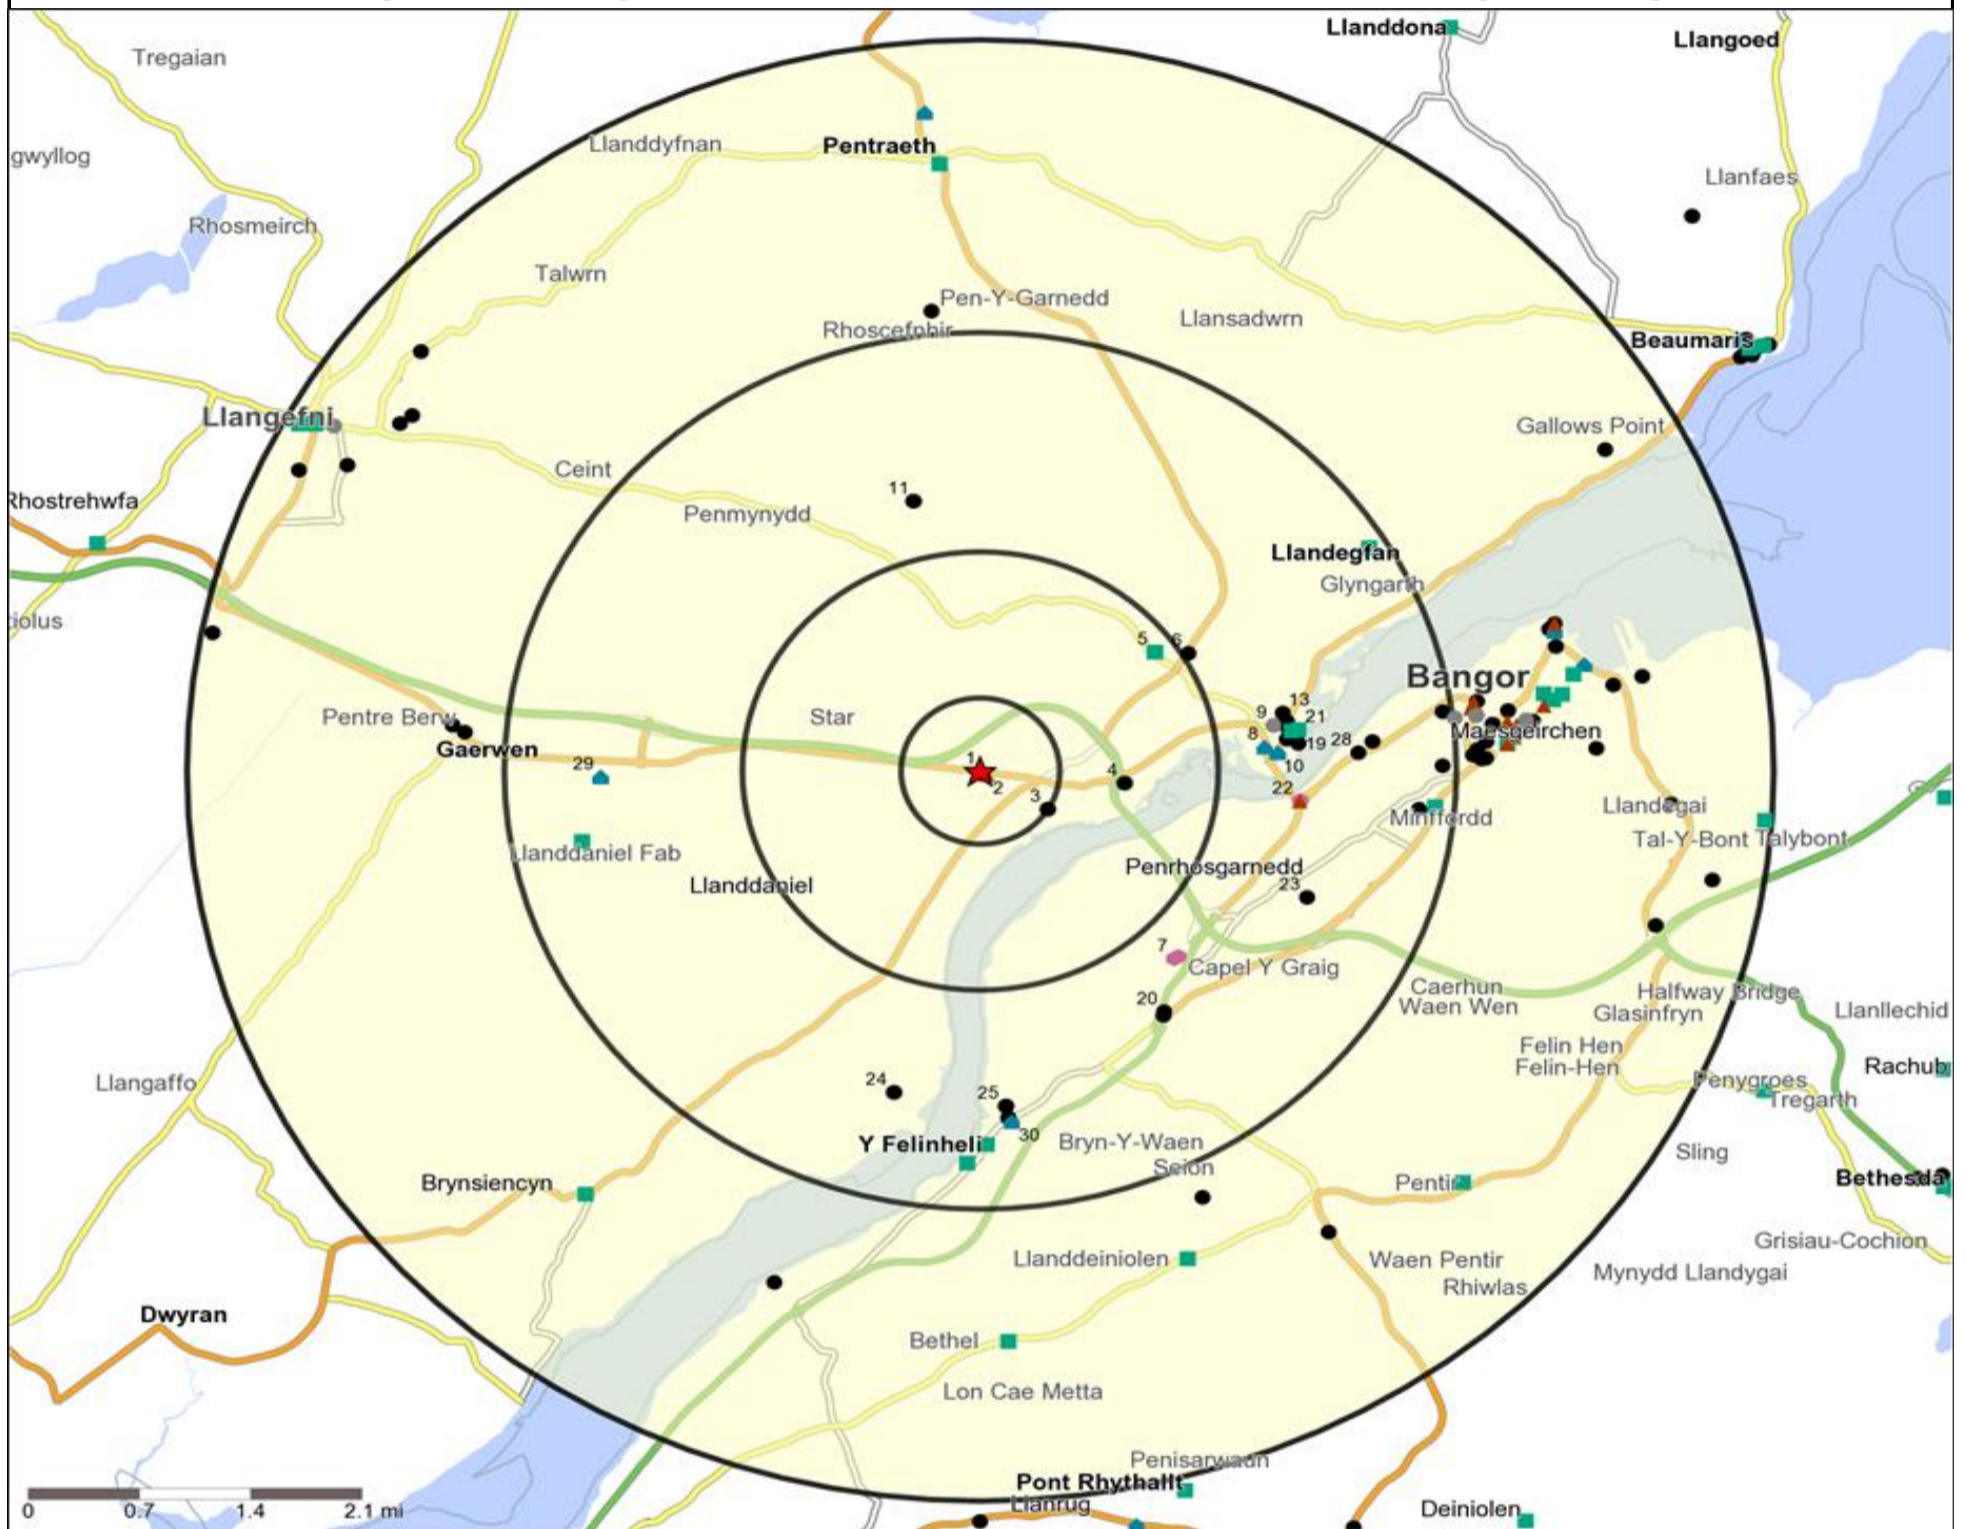

Occasions Map and Data: PENRHOS ARMS, ANGLESEY (203094)

Copyright Experian Ltd, HERE 2015. Ordnance Survey © Crown copyright 2015

- ★ Location
- 01 Mine's a Pint
- ▲ 04 Weekend Millionaires
- 08 Student Social
- 0.5, 1.5, 3 & 5 Mile Distance
- ◆ 02 Early Doors
- 05 Out On The Town
- ★ 09 Leisurely Lunch
- ~ Rivers, Canals and Lakes
- 03 Everyday is Friday
- ▲ 06 Business and Pleasure
- ★ 10 Wining and Dining
- ★ 12 Midweek Meal Deal
- 07 Sporting Pints
- ★ 11 Household Outing
- ★ 13 Date Night
- ★ 14 Birthday Treat
- ★ 15 Pre Show Meal

Competition Map and Data: PENRHOS ARMS, ANGLESEY (203094)

Numbers on competition points relate to the distance ranking in the competition table on page 7. Copyright Experian Ltd, HERE 2015. Ordnance Survey © Crown copyright 2015

-  Location
-  Branded Food
-  Dry Led
-  Café / Wine Bar
-  Other
-  0.5, 1.5, 3 & 5 Mile Distance
-  Circuit Bar
-  Rural Character
-  Rivers, Canals and Lakes
-  Community Local

Competition Type Summary Table

Reporting Category	0 - 0.5 Miles
Café / Wine Bar	0
Circuit Bar	1
Community Local	0
Dry Led	1
Branded Food Pub	0
Rural	0
Other	1
Total	3

Local Competition: PENRHOS ARMS, ANGLESEY (203094)

List of Pubs (sorted by distance from Punch outlet) - Top 30 by Distance