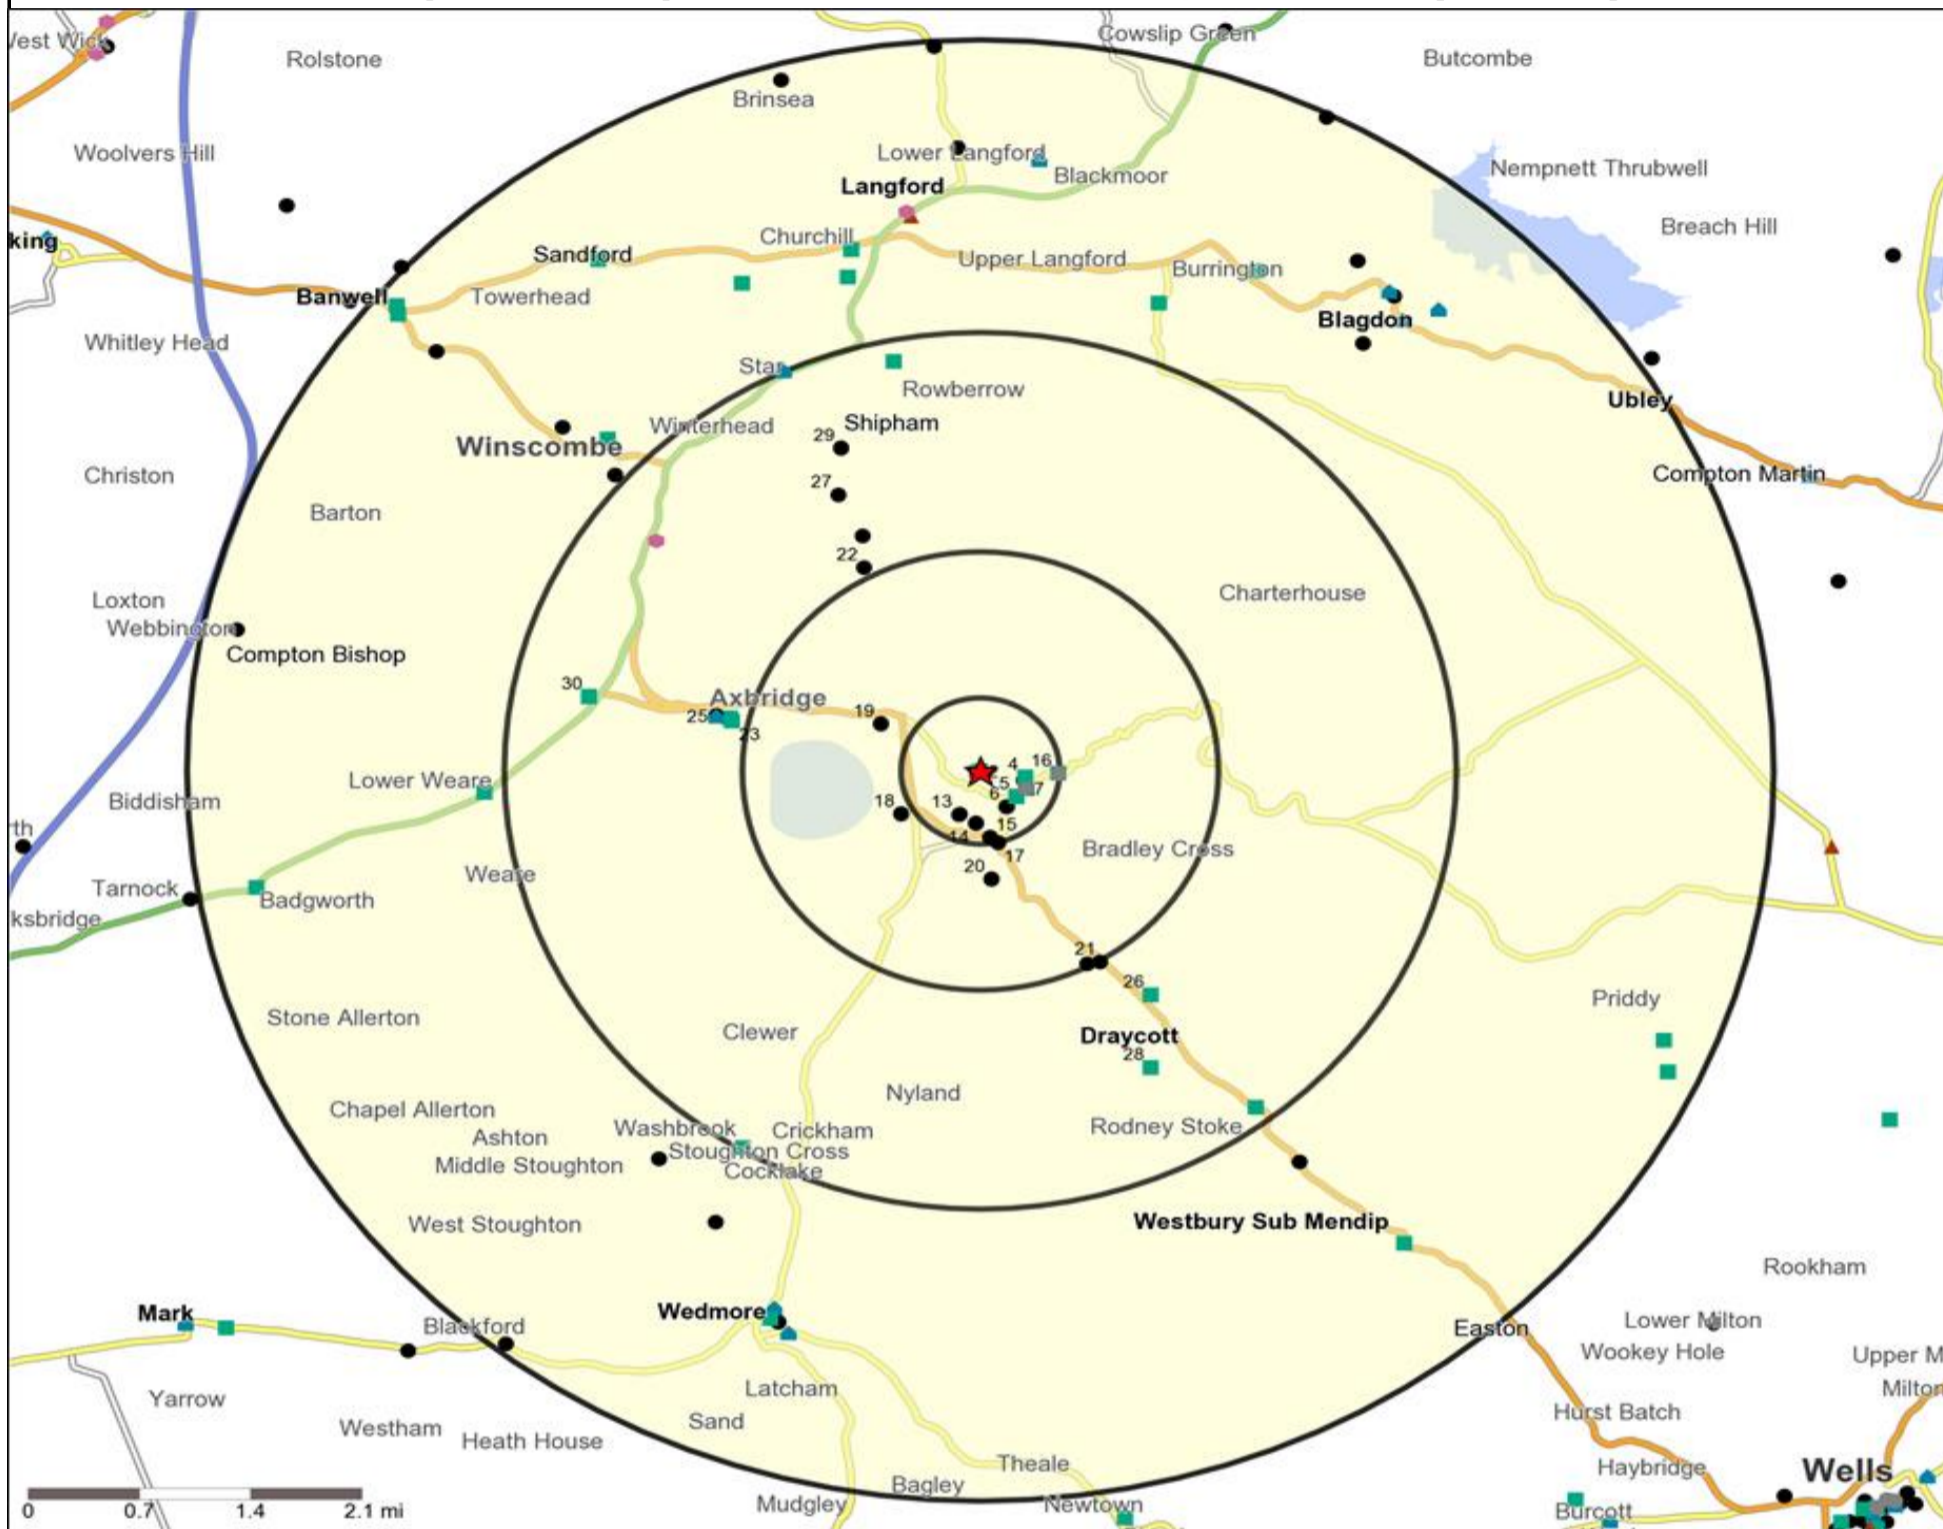

Occasions Map and Data: KINGS HEAD, CHEDDAR (300175)

Copyright Experian Ltd, HERE 2015. Ordnance Survey © Crown copyright 2015

- ★ Location
- 0.5, 1.5, 3 & 5 Mile Distance
- Rivers, Canals and Lakes
- 01 Mine's a Pint
- 02 Early Doors
- 03 Everyday is Friday
- 04 Weekend Millionaires
- 05 Out On The Town
- 06 Business and Pleasure
- 07 Sporting Pints
- 08 Student Social
- 09 Leisurly Lunch
- 10 Wining and Dining
- 11 Household Outing
- 12 Midweek Meal Deal
- 13 Date Night
- 14 Birthday Treat
- 15 Pre Show Meal

Competition Map and Data: KINGS HEAD, CHEDDAR (300175)

Numbers on competition points relate to the distance ranking in the competition table on page 7. Copyright Experian Ltd, HERE 2015. Ordnance Survey © Crown copyright 2015

- Location
- Branded Food
- Dry Led
- Cafe / Wine Bar
- Other
- Circuit Bar
- Rural Character
- Community Local
- 0.5, 1.5, 3 & 5 Mile Distance
- Rivers, Canals and Lakes

Competition Type Summary Table

Reporting Category	0 - 0.5 Miles
Café / Wine Bar	2
Circuit Bar	0
Community Local	3
Dry Led	2
Branded Food Pub	0
Rural	0
Other	9
Total	16

Local Competition: KINGS HEAD, CHEDDAR (300175)

List of Pubs (sorted by distance from Punch outlet) - Top 30 by Distance