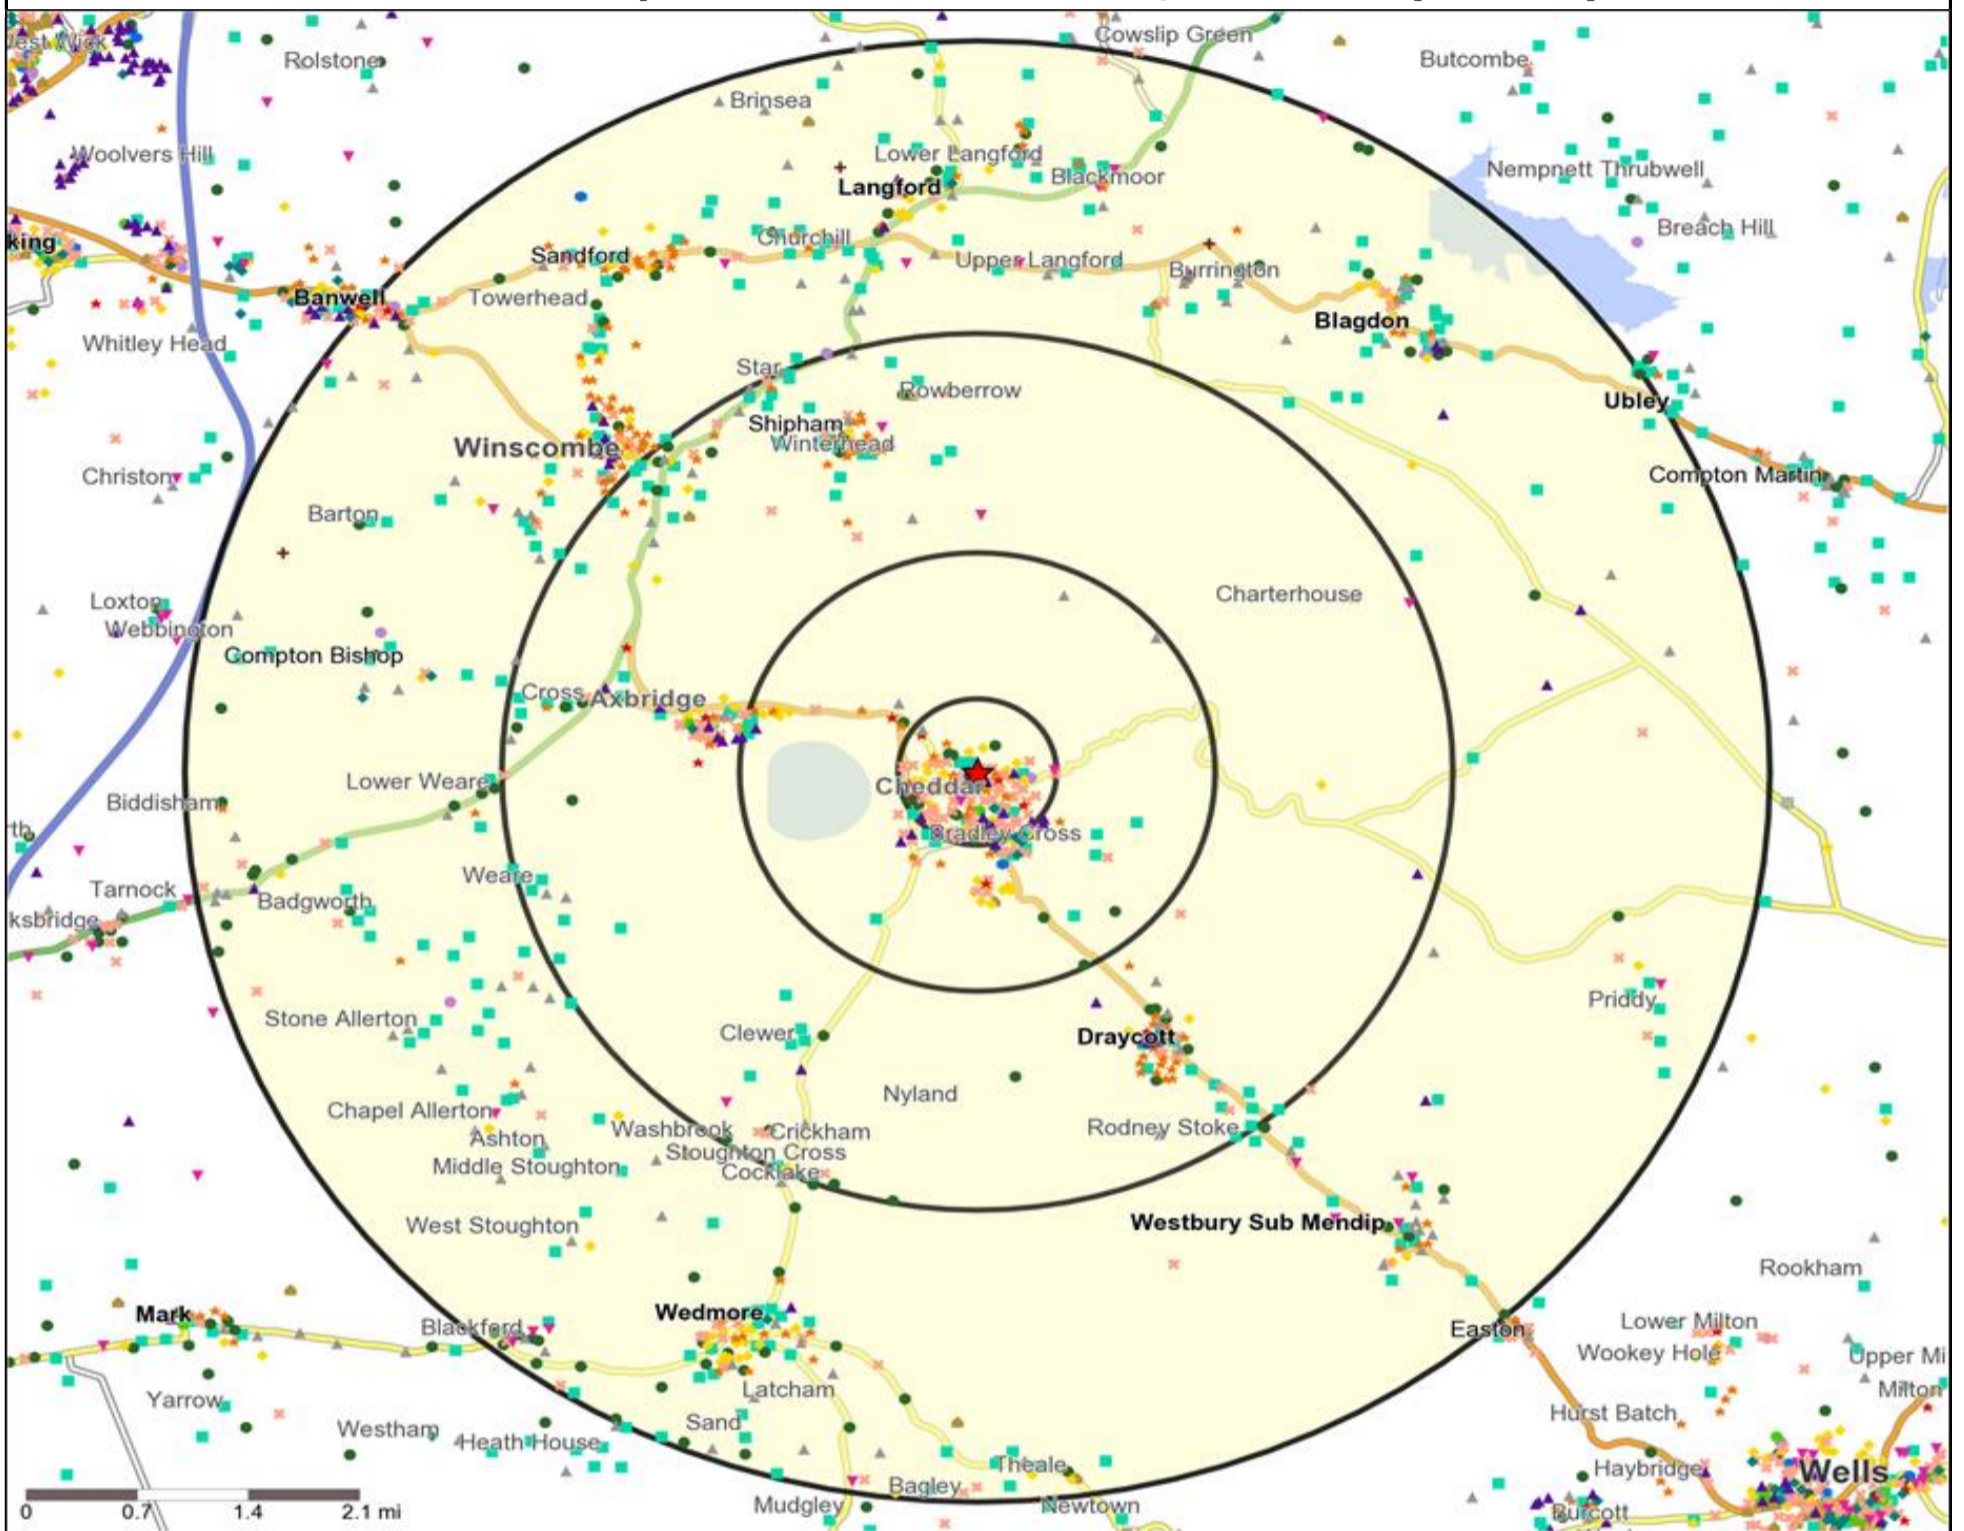

Mosaic UK Map and Data: KINGS HEAD, CHEDDAR (300175)

Copyright Experian Ltd, HERE 2015. Ordnance Survey © Crown copyright 2015

- ★ Location
- 0.5, 1.5, 3 & 5 Mile Distance
- ~ Rivers, Canals and Lakes
- Mosaic UK Groups**
- A City Prosperity
- ◆ B Prestige Positions
- C Country Living
- ▲ D Rural Reality
- E Senior Security
- ▲ F Suburban Stability
- G Domestic Success
- H Aspiring Homemakers
- ▼ I Family Basics
- ✕ J Transient Renters
- ◆ K Municipal Challenge
- L Vintage Value
- ★ M Modest Traditions
- ★ N Urban Cohesion
- ✕ O Rental Hubs

Occasions Map and Data: KINGS HEAD, CHEDDAR (300175)

Copyright Experian Ltd, HERE 2015. Ordnance Survey © Crown copyright 2015

- ★ Location
- 0.5, 1.5, 3 & 5 Mile Distance
- Rivers, Canals and Lakes
- 01 Mine's a Pint
- 02 Early Doors
- 03 Everyday is Friday
- 04 Weekend Millionaires
- 05 Out On The Town
- 06 Business and Pleasure
- 07 Sporting Pints
- 08 Student Social
- 09 Leisurly Lunch
- 10 Wining and Dining
- 11 Household Outing
- 12 Midweek Meal Deal
- 13 Date Night
- 14 Birthday Treat
- 15 Pre Show Meal