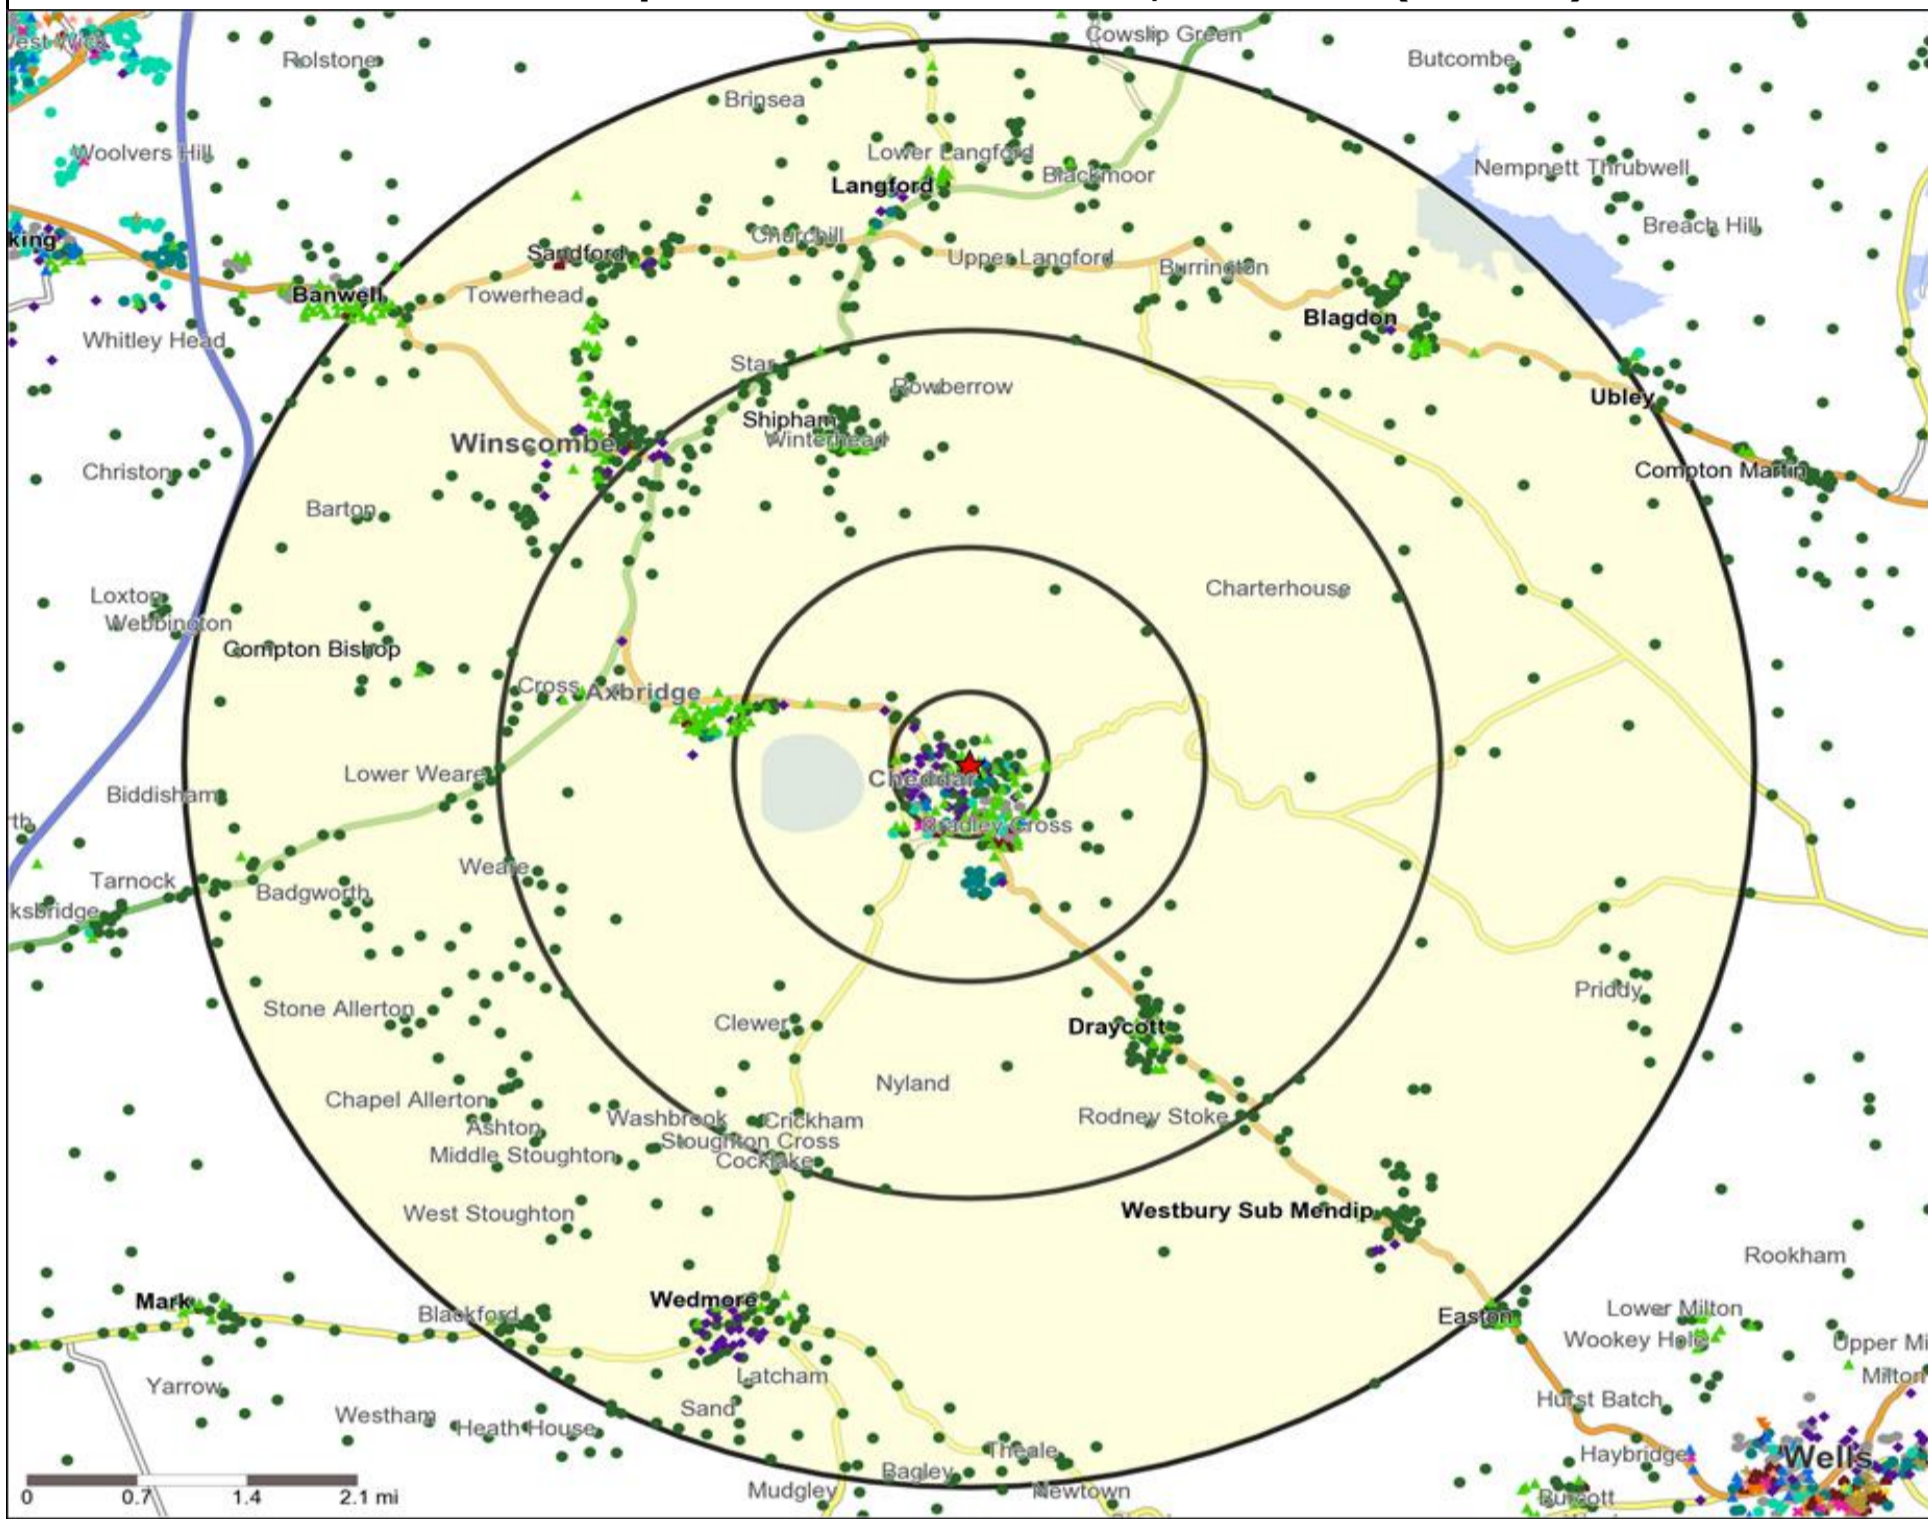

Mosaic UK Map and Data: KINGS HEAD, CHEDDAR (300175)

Copyright Experian Ltd, HERE 2015. Ordnance Survey © Crown copyright 2015

- Location
- 0.5, 1.5, 3 & 5 Mile Distance
- Rivers, Canals and Lakes
- **Mosaic UK Groups**
- A City Prosperity
- D Rural Reality
- E Senior Security
- F Suburban Stability
- C Country Living
- B Prestige Positions
- G Domestic Success
- H Aspiring Homemakers
- I Family Basics
- J Transient Renters
- K Municipal Challenge
- L Vintage Value
- M Modest Traditions
- N Urban Cohesion
- O Rental Hubs

	Count:					Index:				
	0 - 0.5 Miles	0 - 1.5 Miles	0 - 3.0 Miles	0 - 5.0 Miles	15 Min Drivetime	0 - 0.5	0 - 1.5	0 - 3.0	0 - 5.0	15 Min Drivetime
A City Prosperity (18+)	0	0	0	0	0	0	0	0	0	0
B Prestige Positions (18+)	605	717	857	1,633	1,632	248	190	124	107	102
C Country Living (18+)	816	1,269	3,859	11,543	11,680	351	353	586	795	766
D Rural Reality (18+)	916	1,438	2,706	5,119	5,787	395	401	412	353	380
E Senior Security (18+)	197	350	350	371	591	72	83	45	22	33
F Suburban Stability (18+)	78	81	81	81	81	38	26	14	6	6
G Domestic Success (18+)	227	564	672	841	841	81	130	84	48	46
H Aspiring Homemakers (18+)	251	384	458	463	475	82	82	53	24	24
I Family Basics (18+)	0	0	0	0	0	0	0	0	0	0
J Transient Renters (18+)	38	52	52	52	52	20	17	10	4	4
K Municipal Challenge (18+)	0	0	0	0	0	0	0	0	0	0
L Vintage Value (18+)	179	276	352	696	715	85	85	59	53	52
M Modest Traditions (18+)	0	0	0	0	0	0	0	0	0	0
N Urban Cohesion (18+)	0	0	0	0	0	0	0	0	0	0
O Rental Hubs (18+)	39	42	92	107	107	15	11	13	7	6
Adults 18+ estimate 2015	3,346	5,173	9,479	20,906	21,961	100	100	100	100	100