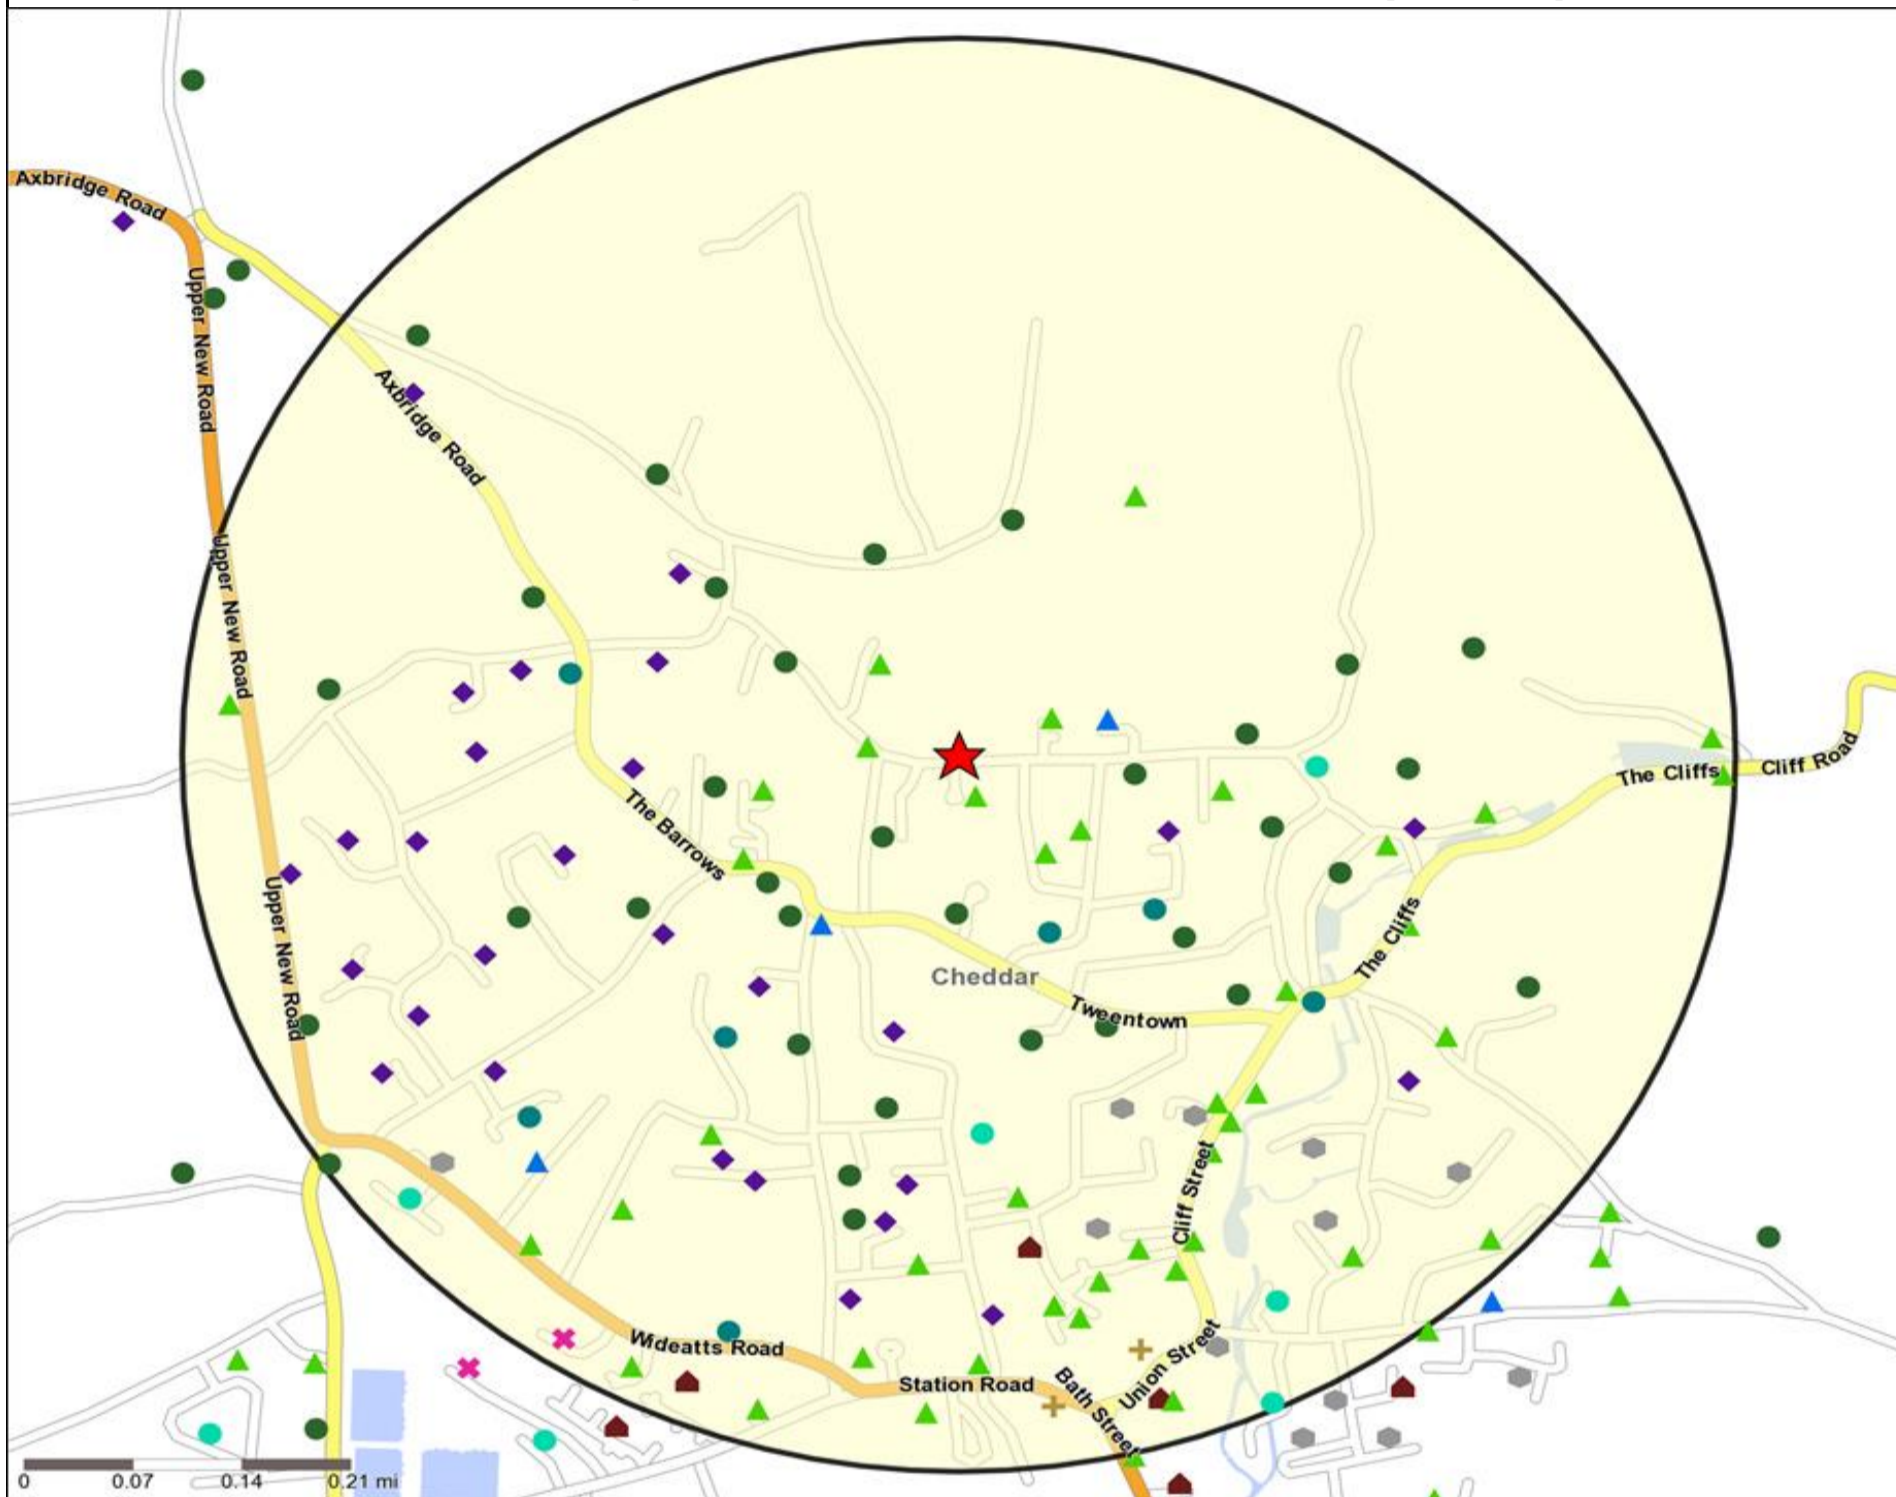

Mosaic UK Map and Data: KINGS HEAD, CHEDDAR (300175)

Copyright Experian Ltd, HERE 2015. Ordnance Survey © Crown copyright 2015

- ★ Location
- 0.5, 1.5, 3 & 5 Mile Distance
- ~ Rivers, Canals and Lakes
- **Mosaic UK Groups**
- A City Prosperity
- B Prestige Positions
- C Country Living
- ▲ D Rural Reality
- E Senior Security
- ▲ F Suburban Stability
- G Domestic Success
- H Aspiring Homemakers
- ▼ I Family Basics
- ✕ J Transient Renters
- K Municipal Challenge
- L Vintage Value
- ★ M Modest Traditions
- ★ N Urban Cohesion
- ✕ O Rental Hubs

Mosaic UK Data Table (Residential)

	Count:	Index:
	0 - 0.5 Miles	0 - 0.5 Miles
A City Prosperity (18+)	0	0
B Prestige Positions (18+)	605	248
C Country Living (18+)	816	351
D Rural Reality (18+)	916	395
E Senior Security (18+)	197	72
F Suburban Stability (18+)	78	38
G Domestic Success (18+)	227	81
H Aspiring Homemakers (18+)	251	82
I Family Basics (18+)	0	0
J Transient Renters (18+)	38	20
K Municipal Challenge (18+)	0	0
L Vintage Value (18+)	179	85
M Modest Traditions (18+)	0	0
N Urban Cohesion (18+)	0	0
O Rental Hubs (18+)	39	15
Adults 18+ estimate 2015	3,346	100