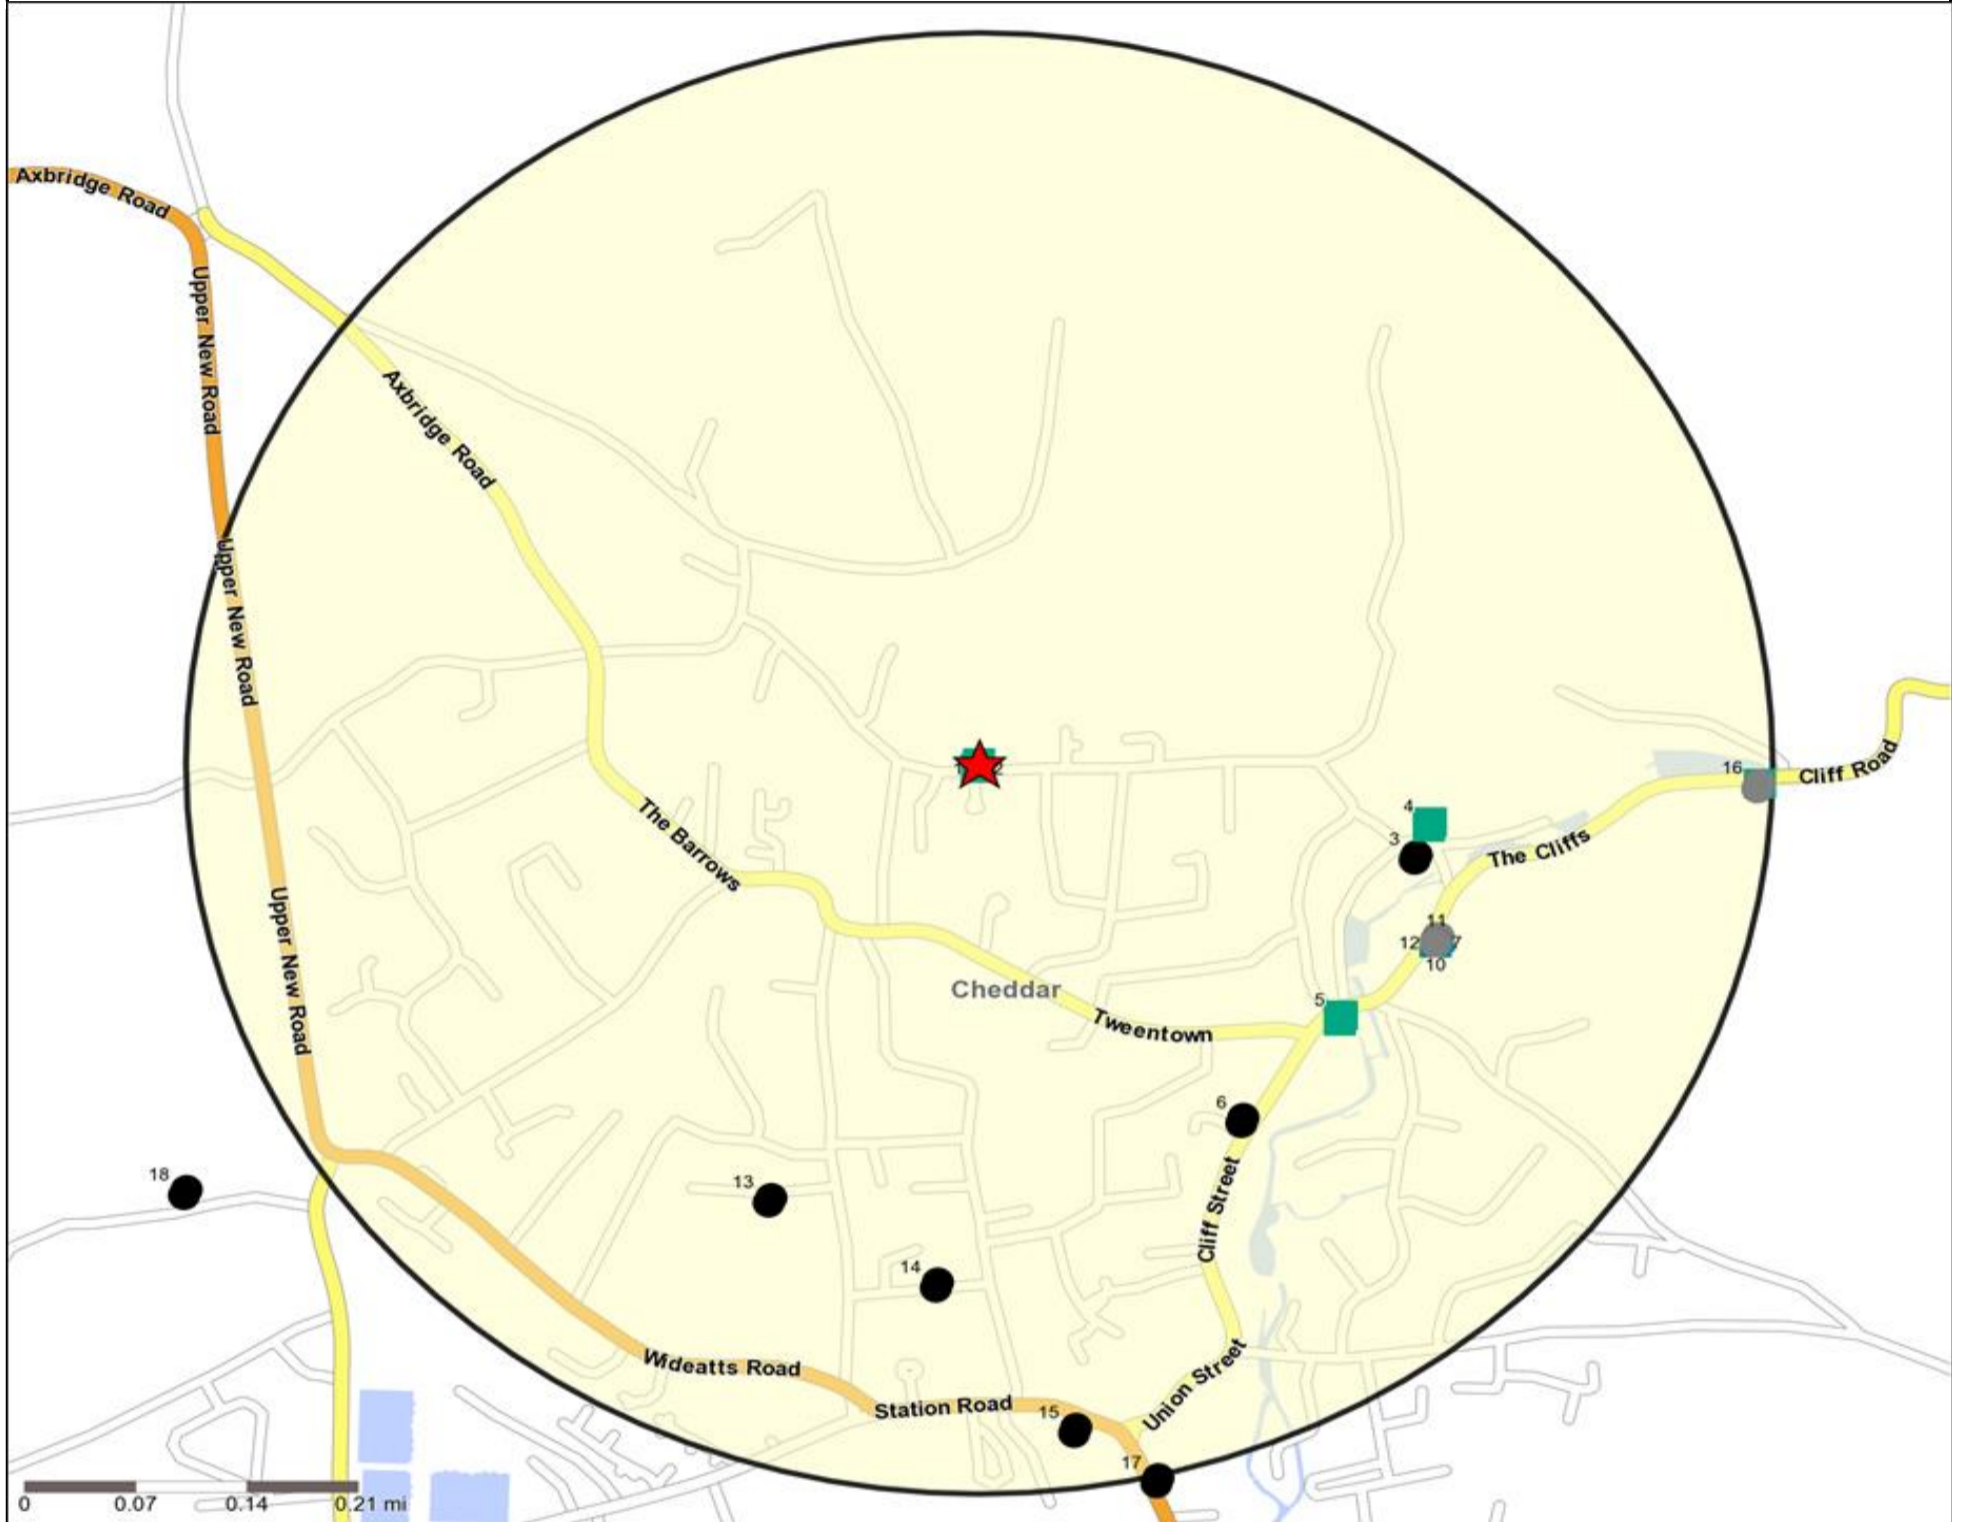

Competition Map and Data: KINGS HEAD, CHEDDAR (300175)

Numbers on competition points relate to the distance ranking in the competition table on page 7. Copyright Experian Ltd, HERE 2015. Ordnance Survey © Crown copyright 2015

- ★ Location
- Branded Food
- ▲ Dry Led
- Cafe / Wine Bar
- Other
- 0.5, 1.5, 3 & 5 Mile Distance
- ▲ Circuit Bar
- Rural Character
- ~ Rivers, Canals and Lakes
- Community Local

Competition Type Summary Table

Reporting Category	0 - 0.5 Miles
Café / Wine Bar	2
Circuit Bar	0
Community Local	3
Dry Led	2
Branded Food Pub	0
Rural	0
Other	9
Total	16