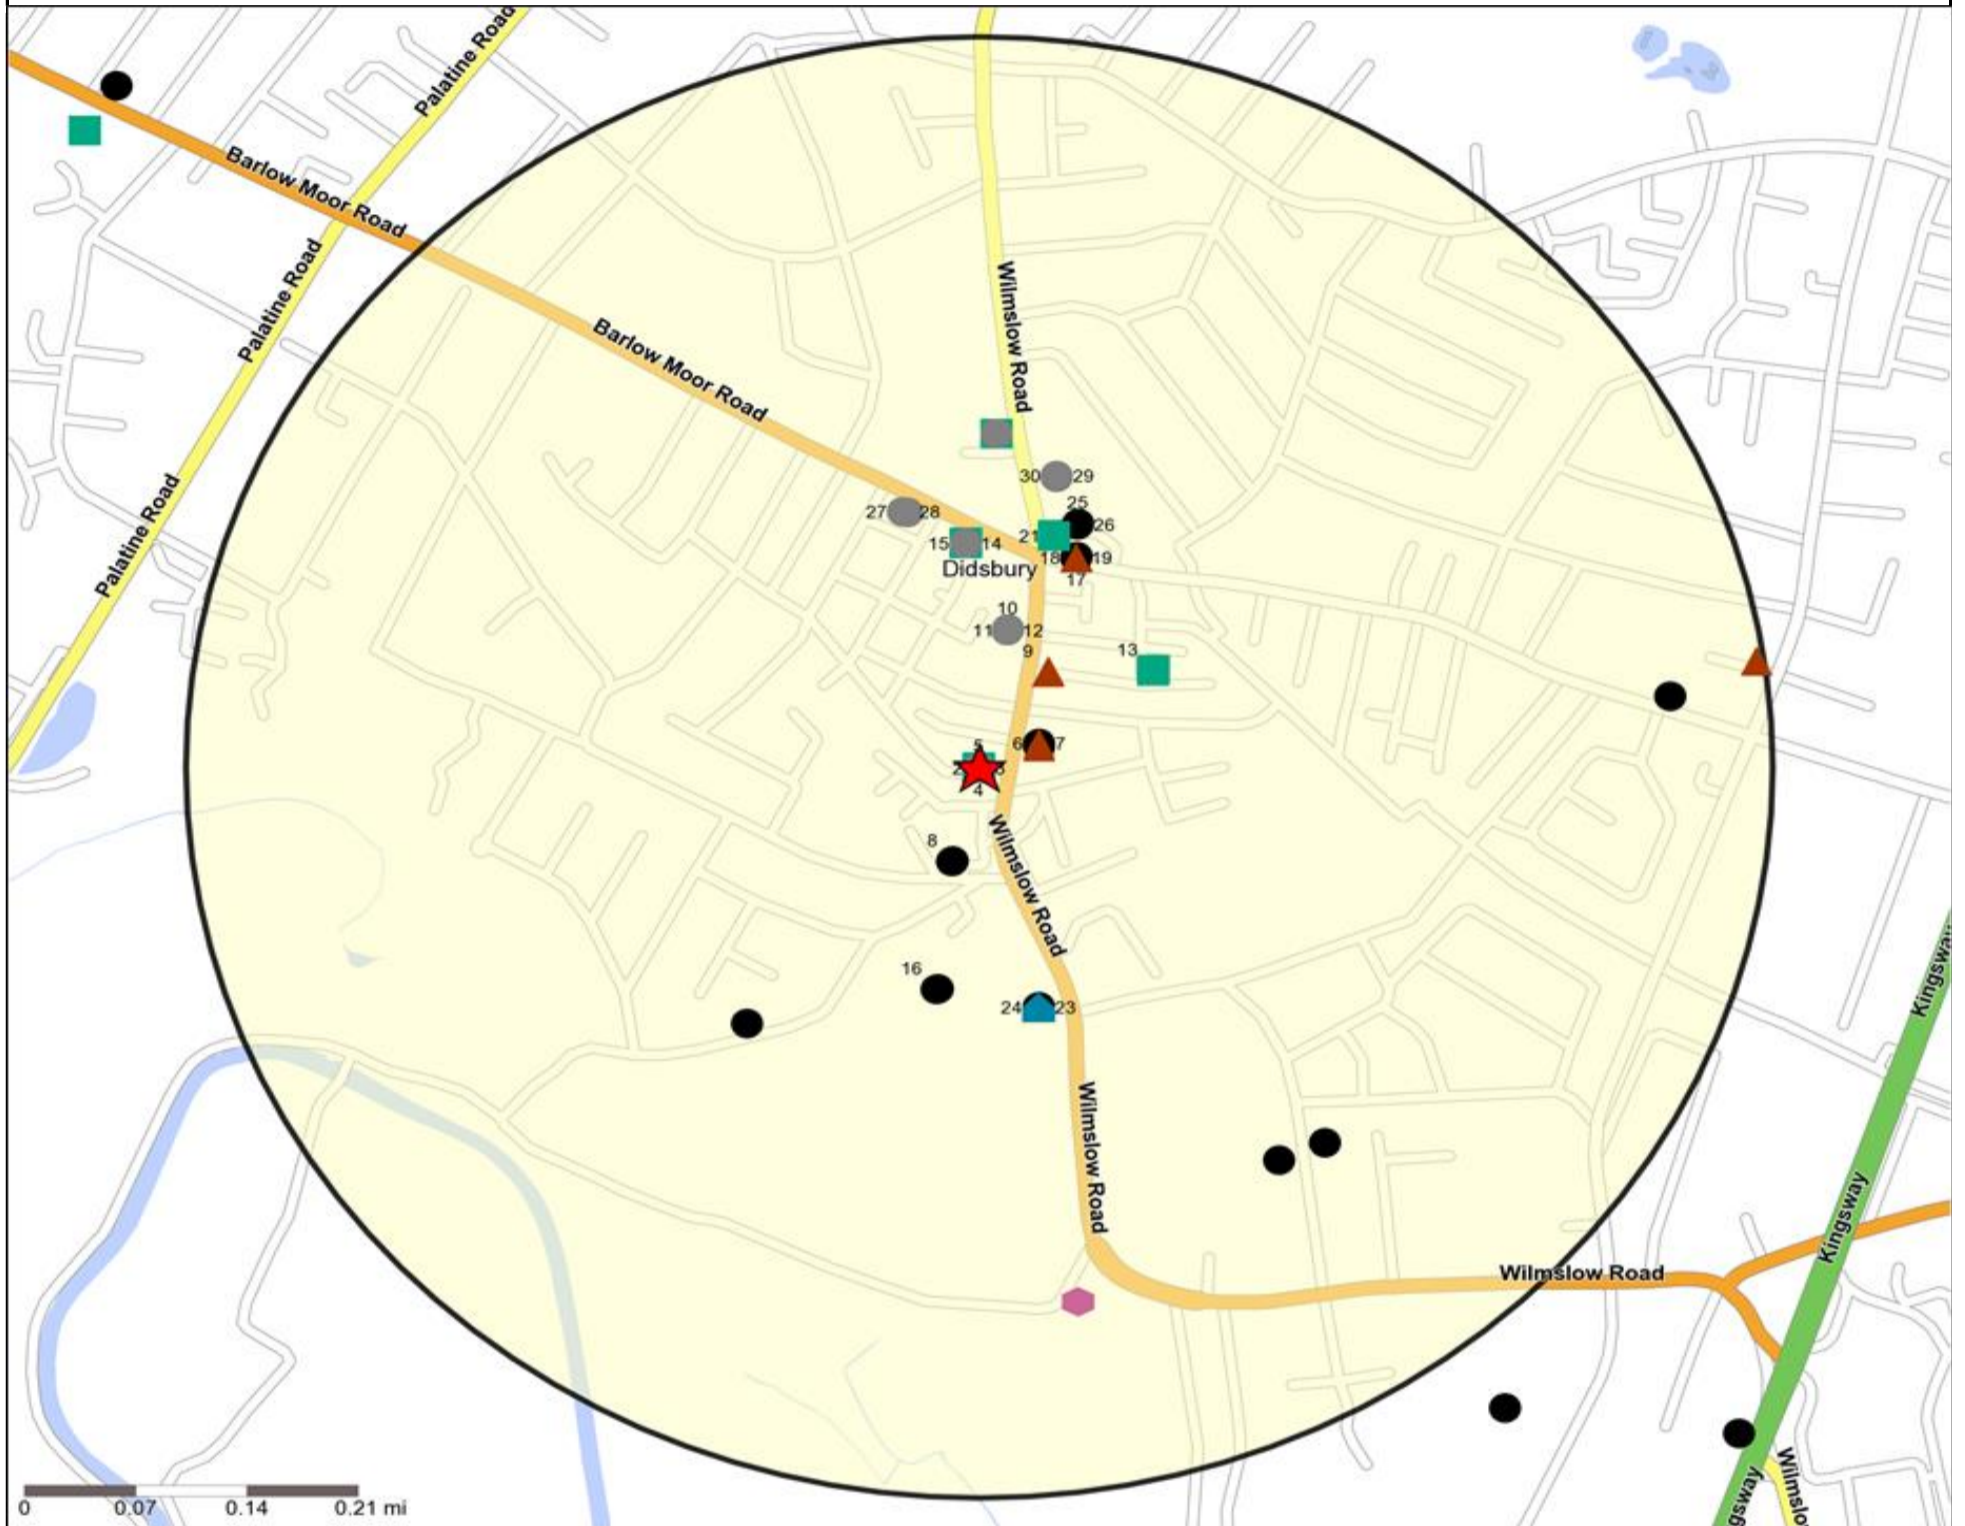

Competition Map and Data: FAMOUS, CROWN, MANCHESTER (374291)

Numbers on competition points relate to the distance ranking in the competition table on page 7. Copyright Experian Ltd, HERE 2015. Ordnance Survey © Crown copyright 2015

- Location
- Branded Food
- Dry Led
- Café / Wine Bar
- Other
- Circuit Bar
- Rural Character
- Community Local
- 0.5, 1.5, 3 & 5 Mile Distance
- Rivers, Canals and Lakes

Competition Type Summary Table

Reporting Category	0 - 0.5 Miles
Café / Wine Bar	9
Circuit Bar	5
Community Local	5
Dry Led	1
Branded Food Pub	1
Rural	0
Other	17
Total	38

Local Competition: FAMOUS, CROWN, MANCHESTER (374291)

List of Pubs (sorted by distance from Punch outlet) - Top 30 by Distance