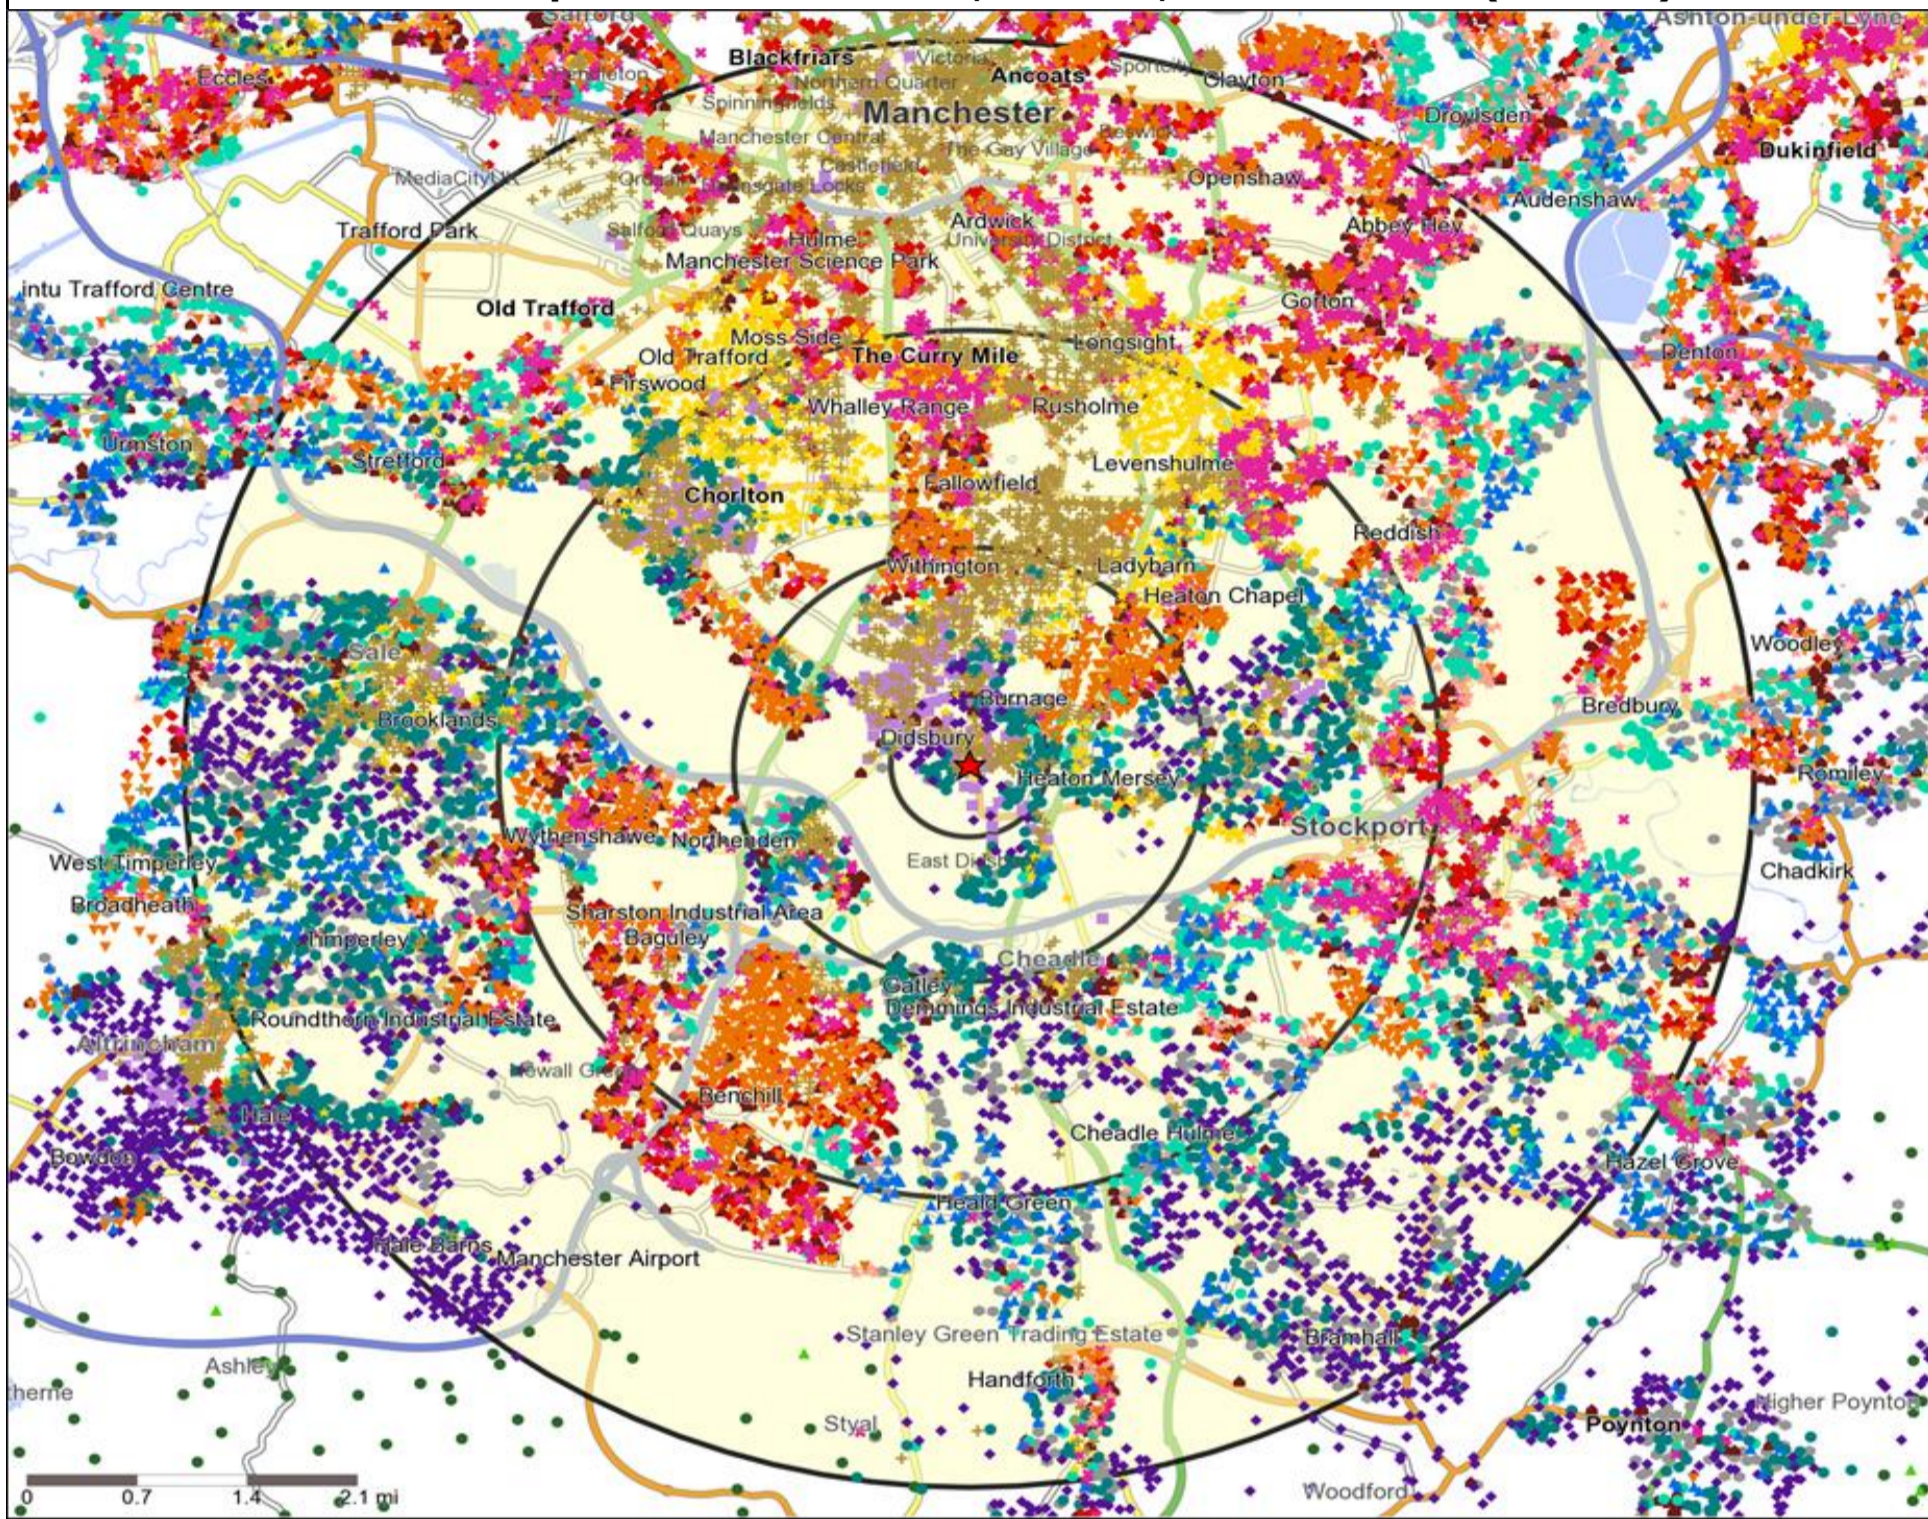

★ Location ○ 0.5, 1.5, 3 & 5 Mile Distance

Age Data Table

	Count:					Index:				
	0 - 0.5	0 - 1.5	0 - 3.0	0 - 5.0	15 Min	0 - 0.5	0 - 1.5	0 - 3.0	0 - 5.0	15 Min
	Miles	Miles	Miles	Miles	Drivetime	Miles	Miles	Miles	Miles	Drivetime
0-15	1,515	11,914	66,373	150,120	74,014	82	87	103	102	101
16-17	133	1,423	7,305	16,834	8,195	58	84	92	92	91
18-24	746	8,767	47,687	104,995	62,418	83	133	154	147	177
25-34	2,353	16,713	64,368	140,995	72,757	174	168	138	131	137
35-44	1,520	9,675	44,652	102,279	49,469	121	105	103	102	100
45-54	1,238	8,657	40,868	98,218	45,215	88	84	84	88	82
55-64	970	6,308	29,557	70,537	32,368	87	77	76	79	73
65+	1,420	9,198	41,089	103,172	45,300	80	70	67	73	65
Population estimate 2015	9,895	72,655	341,899	787,150	389,736	100	100	100	100	100

Mosaic UK Map and Data: FAMOUS, CROWN, MANCHESTER (374291)

Copyright Experian Ltd, HERE 2015. Ordnance Survey © Crown copyright 2015

- ★ Location
- Mosaic UK Groups
- ▲ D Rural Reality
- H Aspiring Homemakers
- L Vintage Value
- 0.5, 1.5, 3 & 5 Mile Distance
- A City Prosperity
- E Senior Security
- ▼ I Family Basics
- ★ M Modest Traditions
- ~ Rivers, Canals and Lakes
- ◆ B Prestige Positions
- ▲ F Suburban Stability
- ✱ J Transient Renters
- ★ N Urban Cohesion
- C Country Living
- G Domestic Success
- ◆ K Municipal Challenge
- + O Rental Hubs

Reporting Category	0 - 0.5 Miles
Café / Wine Bar	9
Circuit Bar	5
Community Local	5
Dry Led	1
Branded Food Pub	1
Rural	0
Other	17
Total	38

Local Competition: FAMOUS, CROWN, MANCHESTER (374291)

List of Pubs (sorted by distance from Punch outlet) - Top 30 by Distance