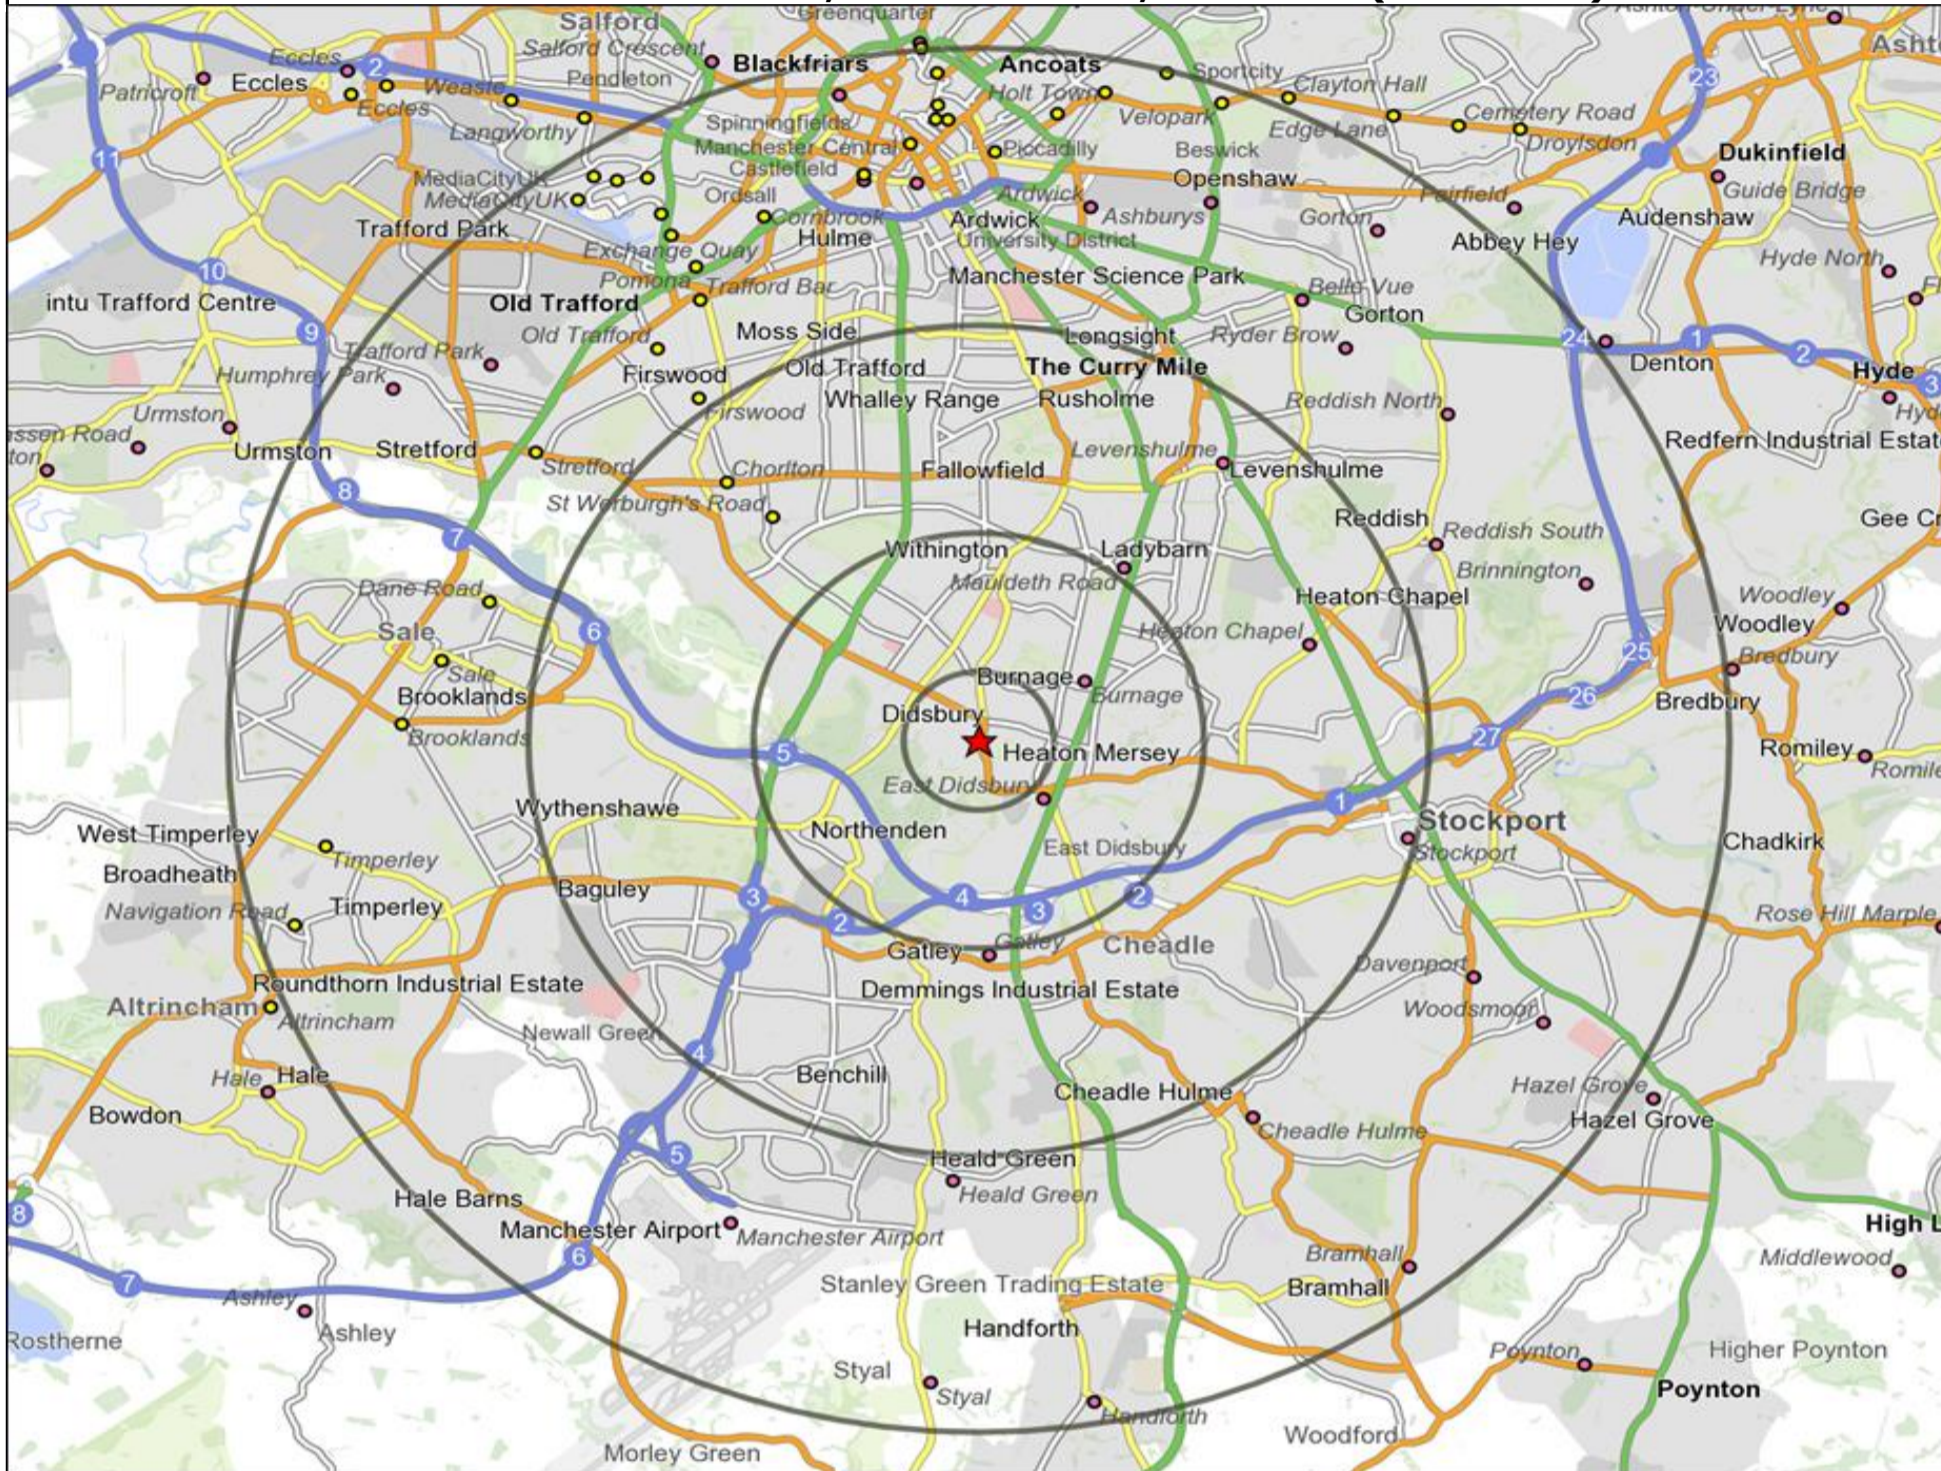

**Customer Profile Report for FAMOUS, CROWN, MANCHESTER (Punch Outlet Number: 374291)
770 WILMSLOW ROAD, MANCHESTER, M20 2DR (M 20 2DR)**

Copyright Experian Ltd, HERE 2015. Ordnance Survey © Crown copyright 2015

★ Location   ○ 0.5, 1.5, 3 & 5 Mile Distance

Age Data Table

	Count:					Index:				
	0 - 0.5	0 - 1.5	0 - 3.0	0 - 5.0	15 Min	0 - 0.5	0 - 1.5	0 - 3.0	0 - 5.0	15 Min
	Miles	Miles	Miles	Miles	Drivetime	Miles	Miles	Miles	Miles	Drivetime
0-15	1,515	11,914	66,373	150,120	74,014	82	87	103	102	101
16-17	133	1,423	7,305	16,834	8,195	58	84	92	92	91
18-24	746	8,767	47,687	104,995	62,418	83	133	154	147	177
25-34	2,353	16,713	64,368	140,995	72,757	174	168	138	131	137
35-44	1,520	9,675	44,652	102,279	49,469	121	105	103	102	100
45-54	1,238	8,657	40,868	98,218	45,215	88	84	84	88	82
55-64	970	6,308	29,557	70,537	32,368	87	77	76	79	73
65+	1,420	9,198	41,089	103,172	45,300	80	70	67	73	65
Population estimate 2015	9,895	72,655	341,899	787,150	389,736	100	100	100	100	100

Ethnicity - Census 2011

	Count:					%:				
	0 - 0.5	0 - 1.5	0 - 3.0	0 - 5.0	15 Min	0 - 0.5	0 - 1.5	0 - 3.0	0 - 5.0	15 Min
	Miles	Miles	Miles	Miles	Drivetime	Miles	Miles	Miles	Miles	Drivetime
White	8,454	55,956	244,497	580,113	265,084	87%	79%	73%	76%	70%
Mixed / Multiple Ethnic Groups	292	2,937	13,598	27,187	15,894	3%	4%	4%	4%	4%
Asian / Asian British	624	8,029	50,260	95,513	63,206	6%	11%	15%	13%	17%
Black / African / Caribbean / Black British	124	1,895	17,440	40,301	23,073	1%	3%	5%	5%	6%
Other Ethnic Group	191	2,032	9,314	16,506	11,247	2%	3%	3%	2%	3%
All People (Ethnic Group)	9,685	70,849	335,109	759,620	378,504	100	100	100	100	100