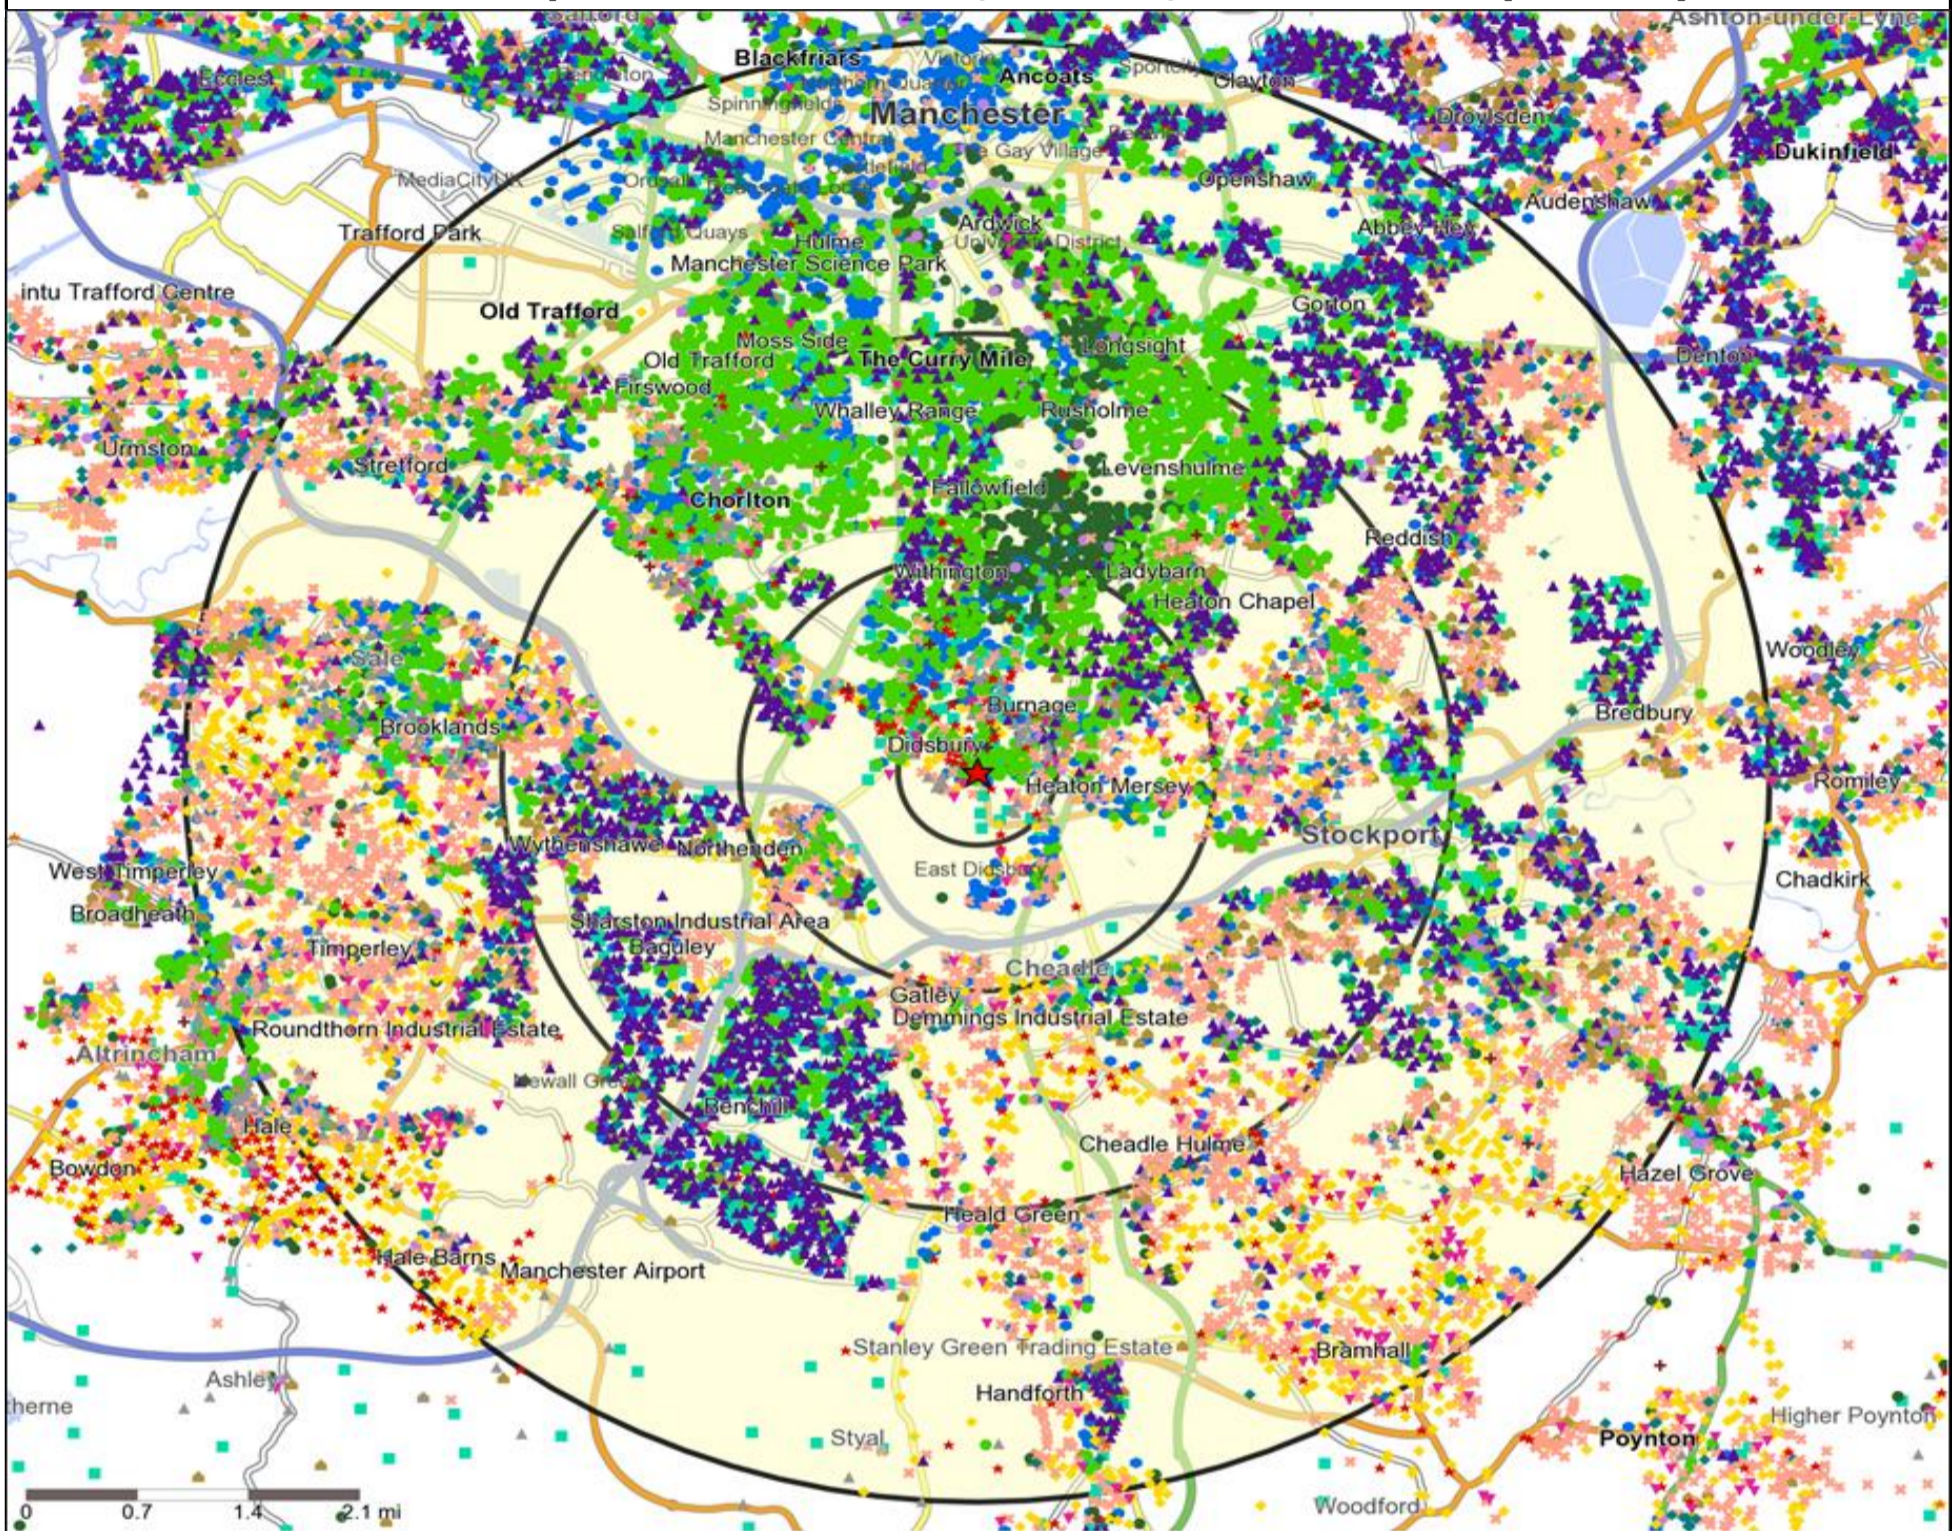

Mosaic UK Map and Data: FAMOUS, CROWN, MANCHESTER (374291)

Copyright Experian Ltd, HERE 2015. Ordnance Survey © Crown copyright 2015

- ★ Location
- 0.5, 1.5, 3 & 5 Mile Distance
- ~ Rivers, Canals and Lakes
- Mosaic UK Groups**
- A City Prosperity
- ◆ B Prestige Positions
- C Country Living
- ▲ D Rural Reality
- E Senior Security
- ▲ F Suburban Stability
- G Domestic Success
- H Aspiring Homemakers
- ▼ I Family Basics
- ✕ J Transient Renters
- ◆ K Municipal Challenge
- L Vintage Value
- ★ M Modest Traditions
- ★ N Urban Cohesion
- ✚ O Rental Hubs

Mosaic UK Data Table (Residential)

	Count:	Index:
	0 - 0.5 Miles	0 - 0.5 Miles
A City Prosperity (18+)	1,895	551
B Prestige Positions (18+)	799	135
C Country Living (18+)	0	0
D Rural Reality (18+)	0	0
E Senior Security (18+)	263	40
F Suburban Stability (18+)	0	0
G Domestic Success (18+)	1,940	284
H Aspiring Homemakers (18+)	35	5
I Family Basics (18+)	32	5
J Transient Renters (18+)	0	0
K Municipal Challenge (18+)	0	0
L Vintage Value (18+)	341	67
M Modest Traditions (18+)	21	5
N Urban Cohesion (18+)	220	52
O Rental Hubs (18+)	2,578	412
Adults 18+ estimate 2015	8,124	100

Occasions Map and Data: FAMOUS, CROWN, MANCHESTER (374291)

Copyright Experian Ltd, HERE 2015. Ordnance Survey © Crown copyright 2015

- ★ Location
- 0.5, 1.5, 3 & 5 Mile Distance
- ~ Rivers, Canals and Lakes
- Occasions Types**
■ 01 Mine's a Pint
◆ 02 Early Doors
● 03 Everyday is Friday
- ▲ 04 Weekend Millionaires
● 05 Out On The Town
▲ 06 Business and Pleasure
● 07 Sporting Pints
- 08 Student Social
▼ 09 Leisurely Lunch
✕ 10 Wining and Dining
▲ 11 Household Outing
- ★ 12 Midweek Meal Deal
◆ 13 Date Night
★ 14 Birthday Treat
+ 15 Pre Show Meal