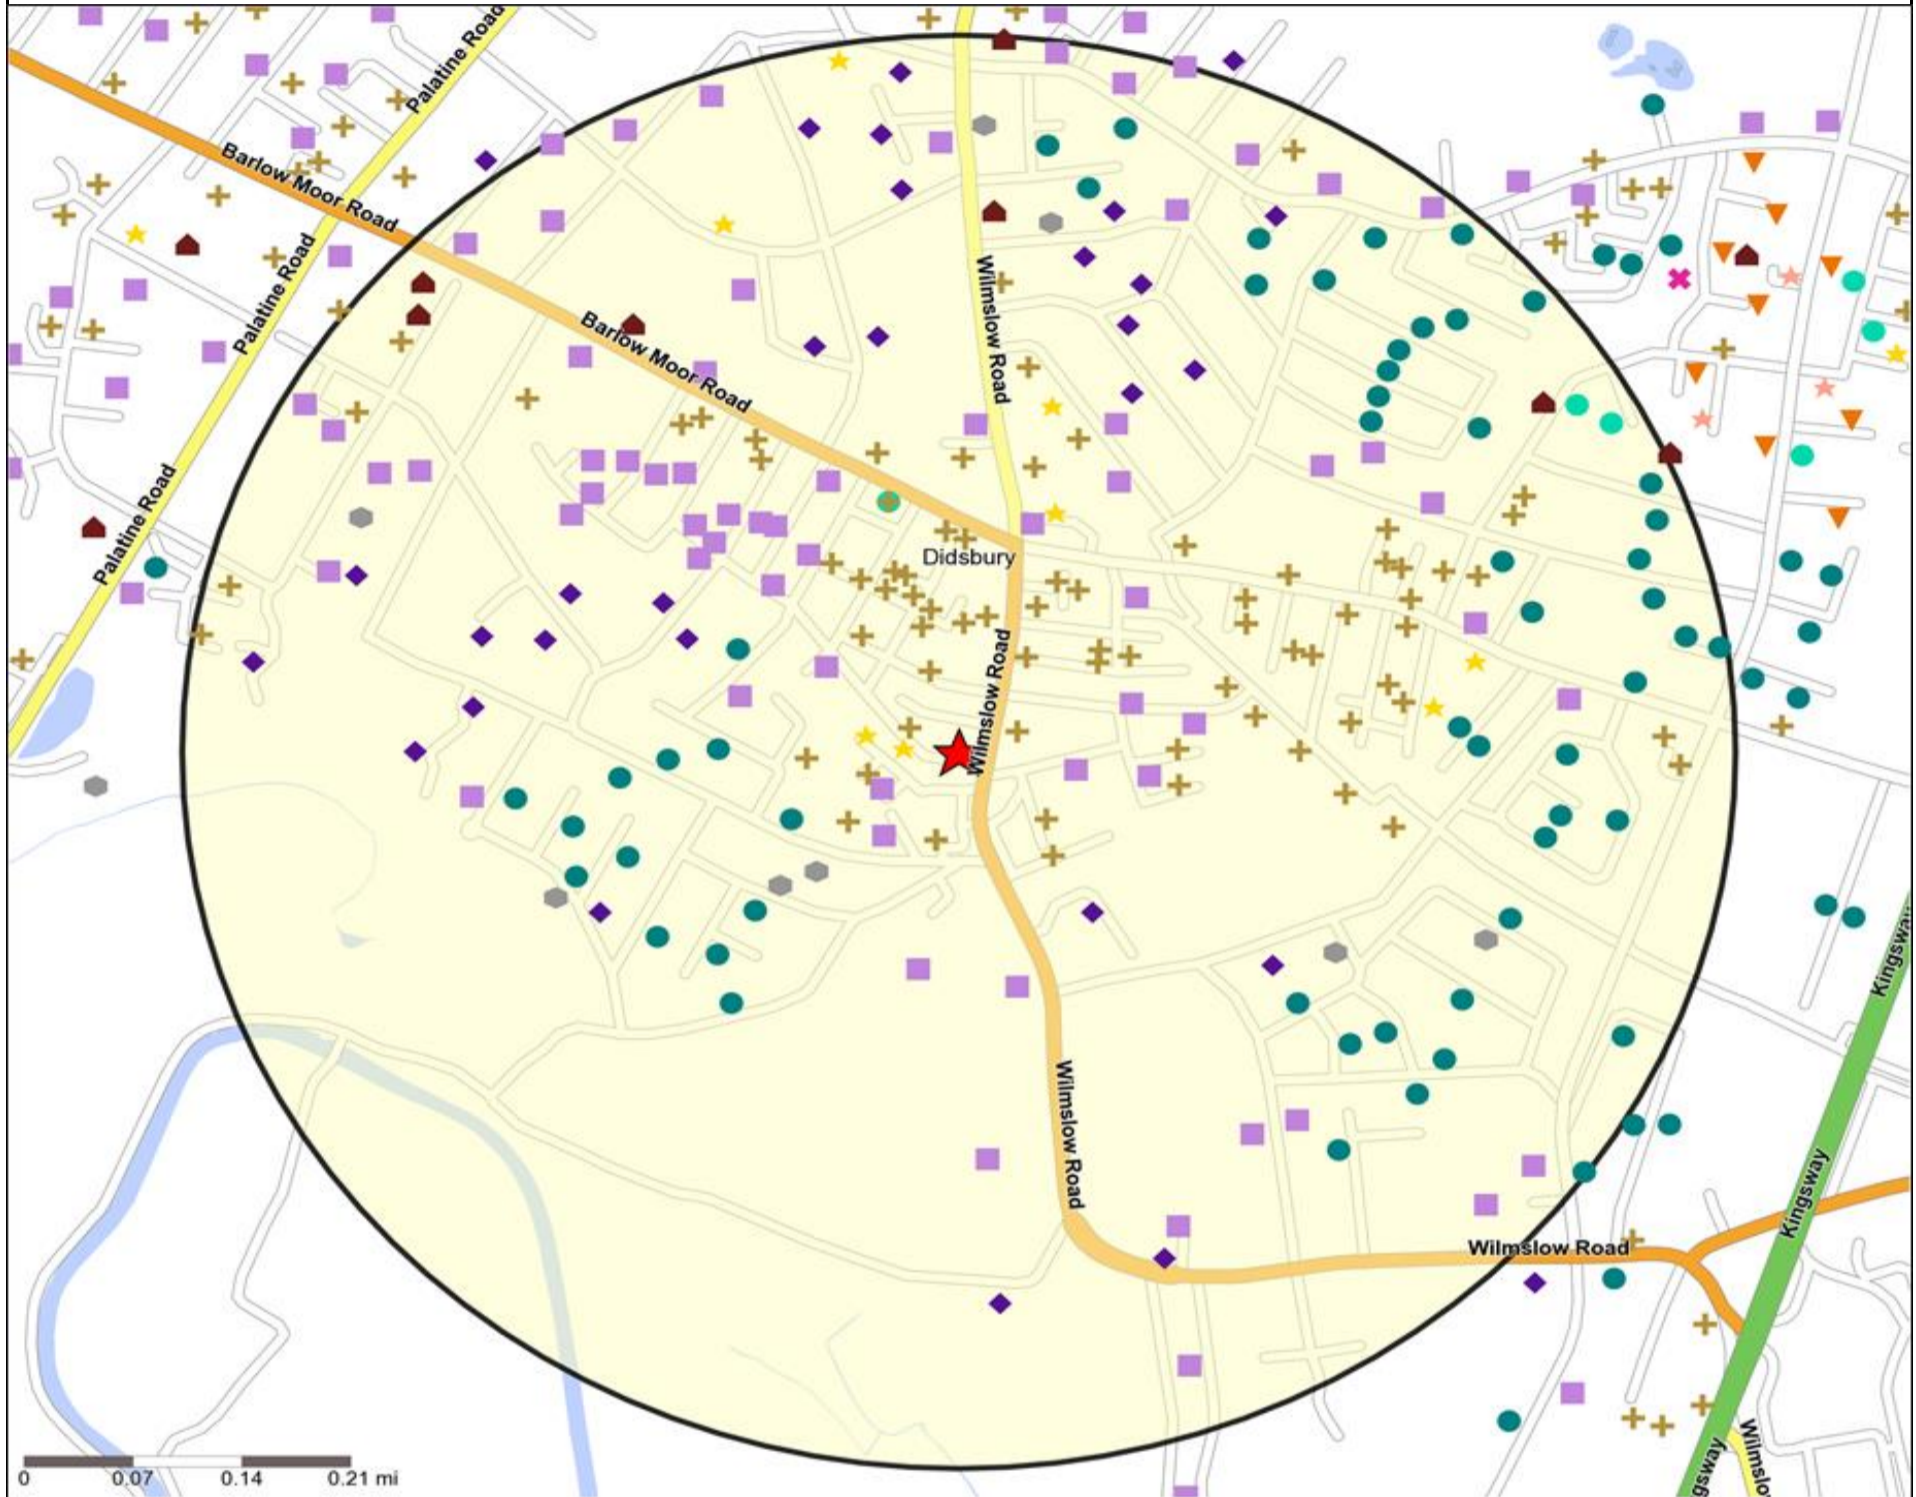

Mosaic UK Map and Data: FAMOUS, CROWN, MANCHESTER (374291)

Copyright Experian Ltd, HERE 2015. Ordnance Survey © Crown copyright 2015

- ★ Location
- Mosaic UK Groups
- ▲ D Rural Reality
- H Aspiring Homemakers
- L Vintage Value
- 0.5, 1.5, 3 & 5 Mile Distance
- A City Prosperity
- E Senior Security
- ▼ I Family Basics
- ★ M Modest Traditions
- ~ Rivers, Canals and Lakes
- ◆ B Prestige Positions
- ▲ F Suburban Stability
- ✱ J Transient Renters
- ★ N Urban Cohesion
- C Country Living
- G Domestic Success
- ◆ K Municipal Challenge
- + O Rental Hubs

Mosaic UK Map and Data: FAMOUS, CROWN, MANCHESTER (374291)

Copyright Experian Ltd, HERE 2015. Ordnance Survey © Crown copyright 2015

- ★ Location
- 0.5, 1.5, 3 & 5 Mile Distance
- ~ Rivers, Canals and Lakes
- Mosaic UK Groups**
- A City Prosperity
- ◆ B Prestige Positions
- C Country Living
- ▲ D Rural Reality
- E Senior Security
- ▲ F Suburban Stability
- G Domestic Success
- H Aspiring Homemakers
- ▼ I Family Basics
- ✕ J Transient Renters
- ◆ K Municipal Challenge
- L Vintage Value
- ★ M Modest Traditions
- ★ N Urban Cohesion
- ✚ O Rental Hubs

Reporting Category	0 - 0.5 Miles
Café / Wine Bar	9
Circuit Bar	5
Community Local	5
Dry Led	1
Branded Food Pub	1
Rural	0
Other	17
Total	38

Local Competition: FAMOUS, CROWN, MANCHESTER (374291)

List of Pubs (sorted by distance from Punch outlet) - Top 30 by Distance