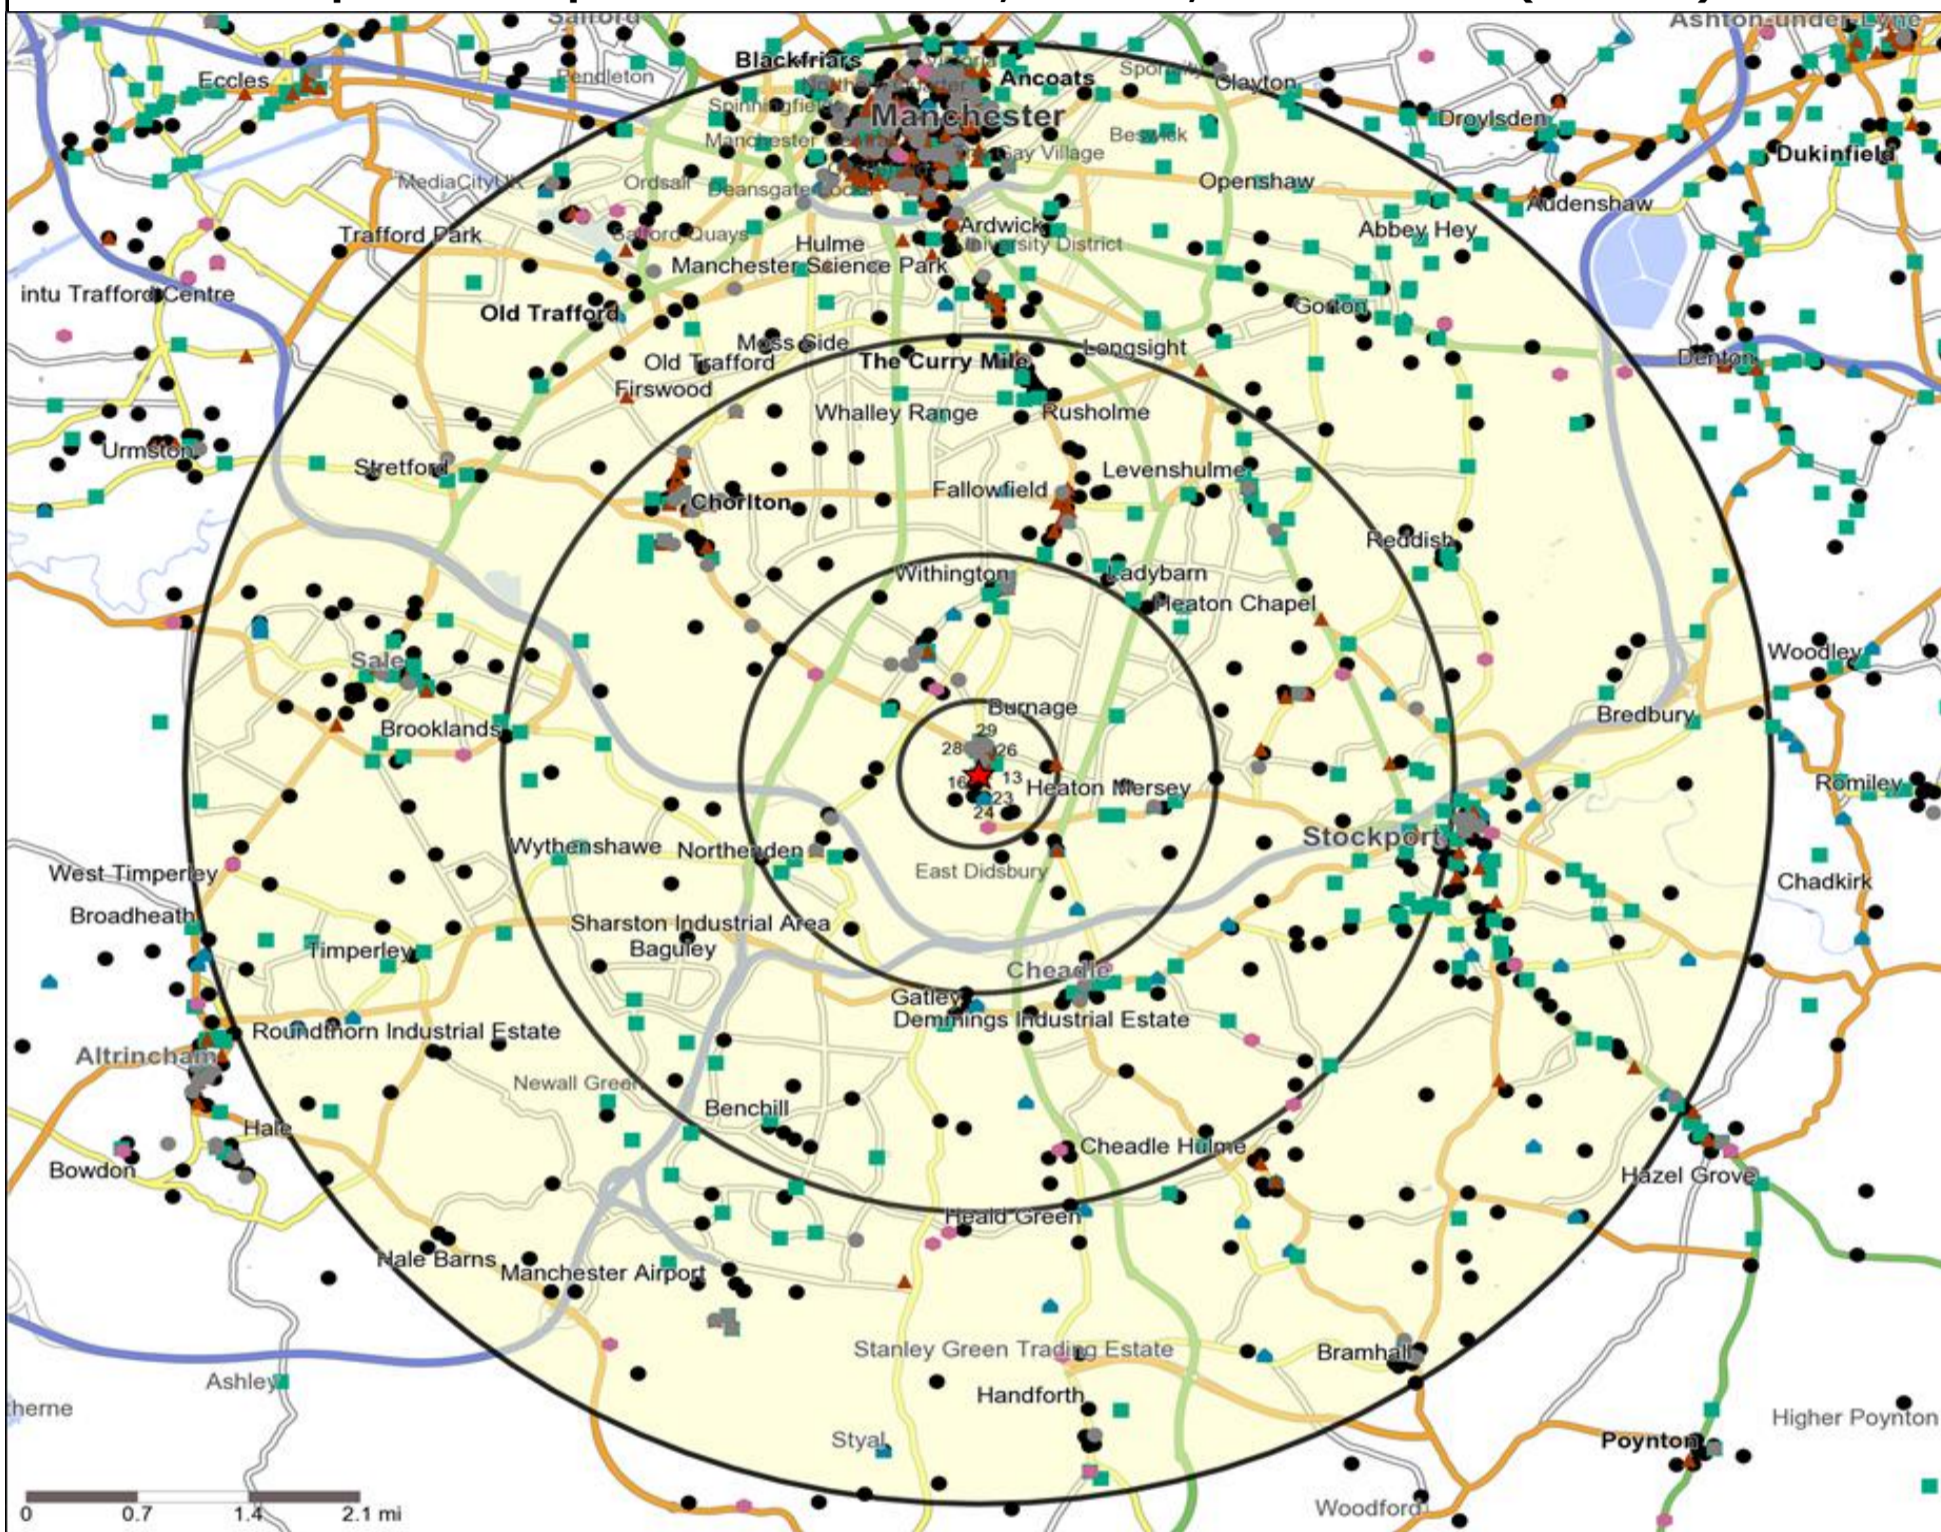

Mosaic UK Data Table (Residential)

	Count:	Index:
	0 - 0.5 Miles	0 - 0.5 Miles
A City Prosperity (18+)	1,895	551
B Prestige Positions (18+)	799	135
C Country Living (18+)	0	0
D Rural Reality (18+)	0	0
E Senior Security (18+)	263	40
F Suburban Stability (18+)	0	0
G Domestic Success (18+)	1,940	284
H Aspiring Homemakers (18+)	35	5
I Family Basics (18+)	32	5
J Transient Renters (18+)	0	0
K Municipal Challenge (18+)	0	0
L Vintage Value (18+)	341	67
M Modest Traditions (18+)	21	5
N Urban Cohesion (18+)	220	52
O Rental Hubs (18+)	2,578	412
Adults 18+ estimate 2015	8,124	100

Occasions Map and Data: FAMOUS, CROWN, MANCHESTER (374291)

Copyright Experian Ltd, HERE 2015. Ordnance Survey © Crown copyright 2015

- ★ Location
- 0.5, 1.5, 3 & 5 Mile Distance
- ~ Rivers, Canals and Lakes
- Occasions Types**
■ 01 Mine's a Pint
◆ 02 Early Doors
● 03 Everyday is Friday
- ▲ 04 Weekend Millionaires
● 05 Out On The Town
▲ 06 Business and Pleasure
● 07 Sporting Pints
- 08 Student Social
▼ 09 Leisurely Lunch
✕ 10 Wining and Dining
▲ 11 Household Outing
- ★ 12 Midweek Meal Deal
◆ 13 Date Night
★ 14 Birthday Treat
+ 15 Pre Show Meal

Competition Map and Data: FAMOUS, CROWN, MANCHESTER (374291)

Numbers on competition points relate to the distance ranking in the competition table on page 7. Copyright Experian Ltd, HERE 2015. Ordnance Survey © Crown copyright 2015

Reporting Category	0 - 0.5 Miles
Café / Wine Bar	9
Circuit Bar	5
Community Local	5
Dry Led	1
Branded Food Pub	1
Rural	0
Other	17
Total	38

Local Competition: FAMOUS, CROWN, MANCHESTER (374291)

List of Pubs (sorted by distance from Punch outlet) - Top 30 by Distance