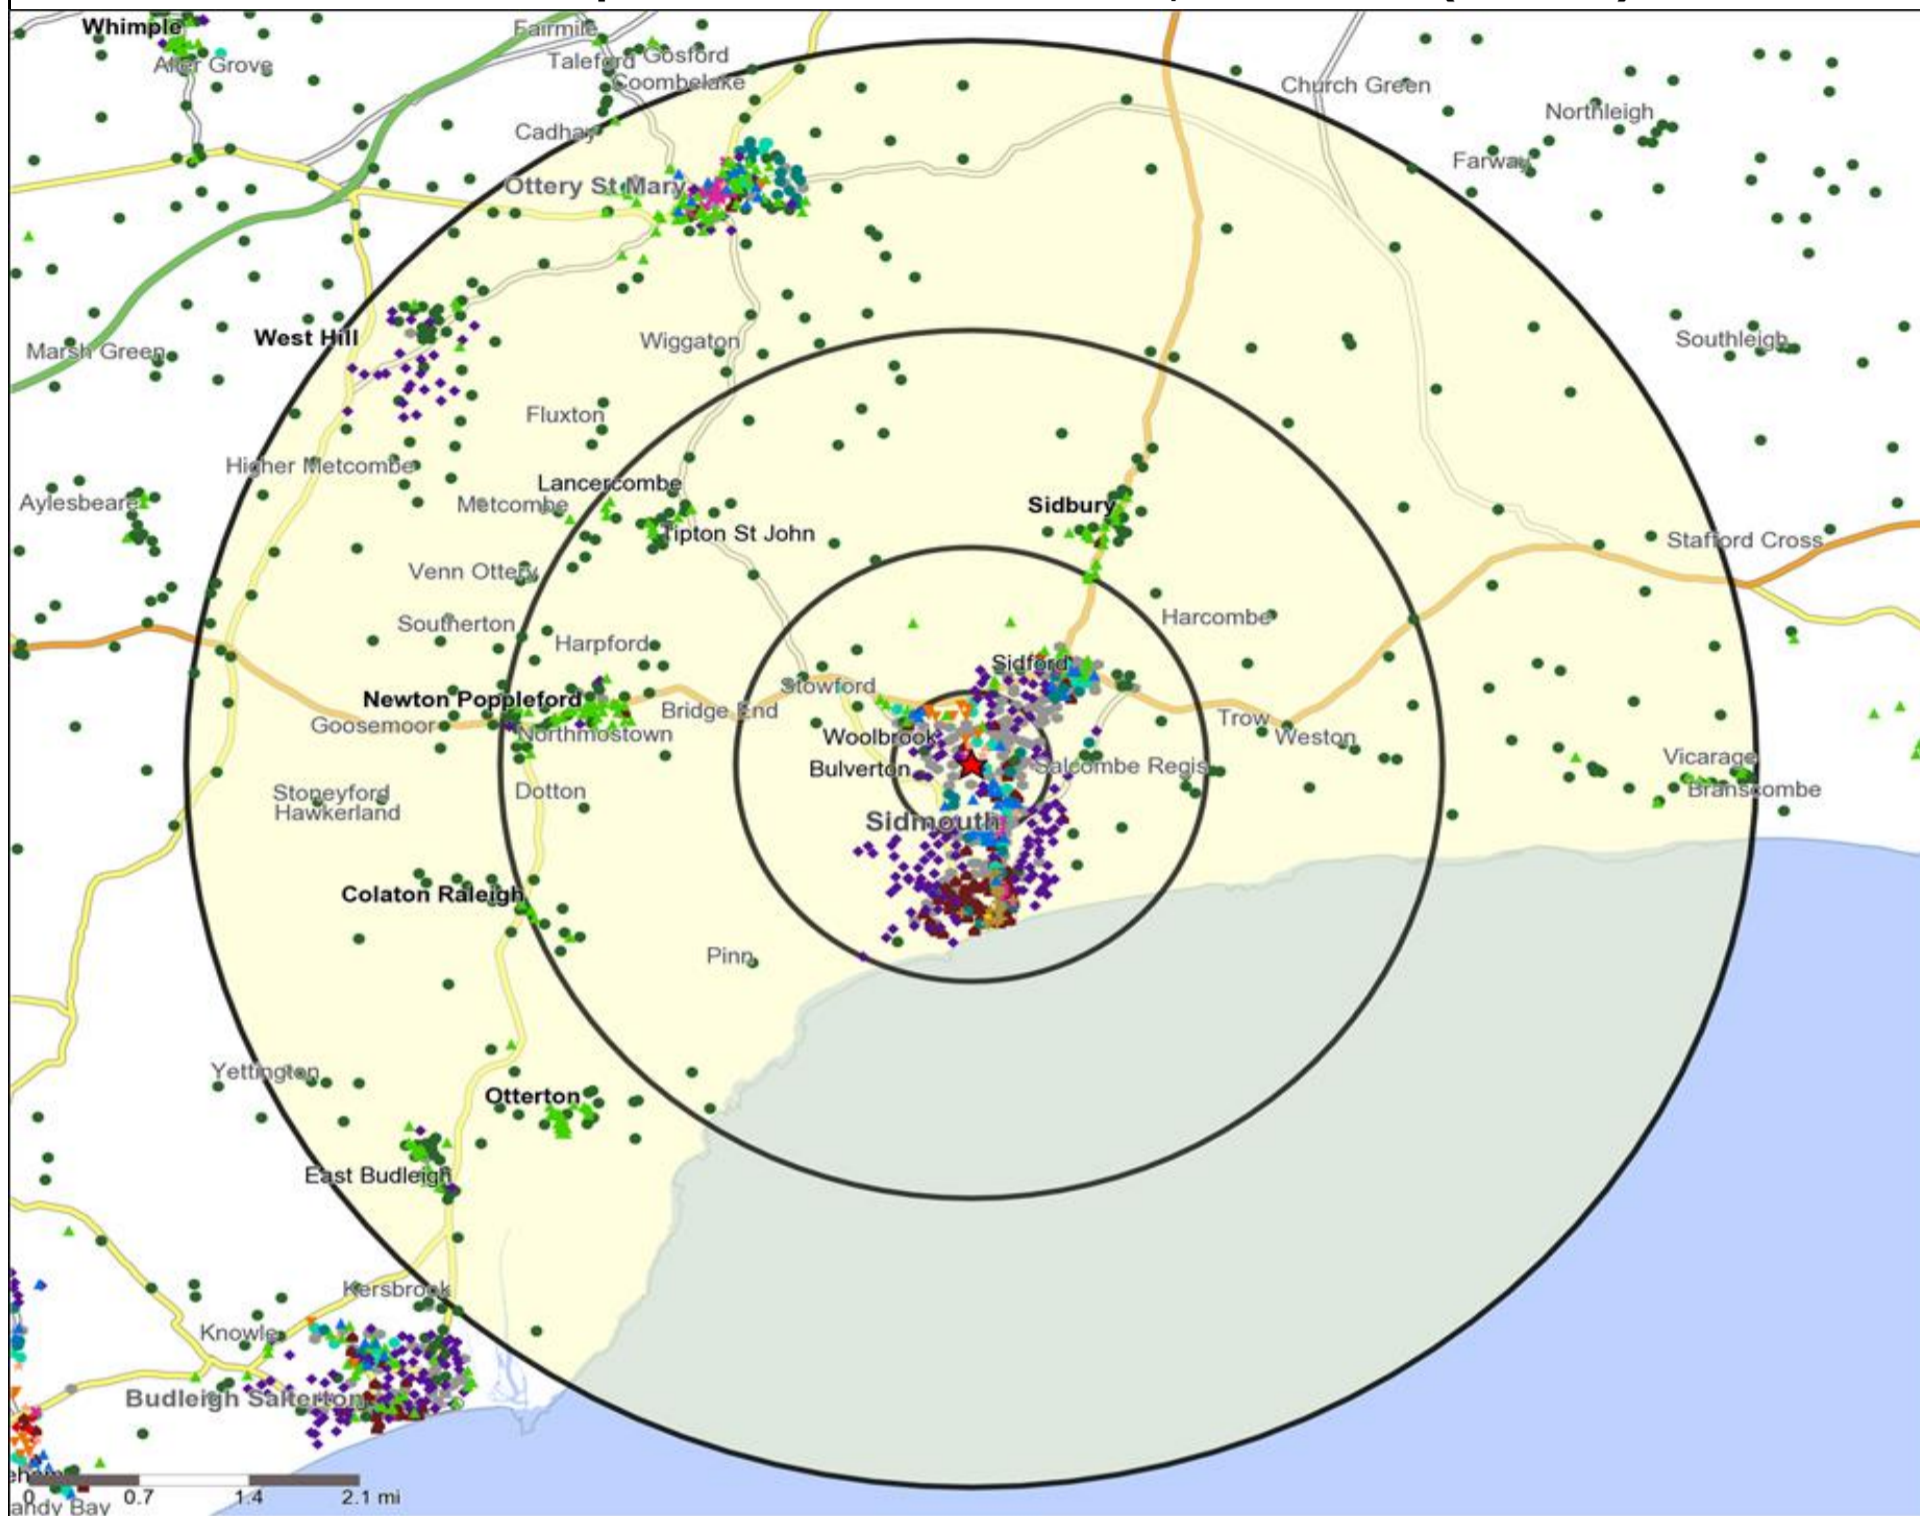

★ Location ○ 0.5, 1.5, 3 & 5 Mile Distance

**Age Data Table**

	Count:					Index:				
	0 - 0.5 Miles	0 - 1.5 Miles	0 - 3.0 Miles	0 - 5.0 Miles	15 Min Drivetime	0 - 0.5 Miles	0 - 1.5 Miles	0 - 3.0 Miles	0 - 5.0 Miles	15 Min Drivetime
0-15	918	1,500	2,057	3,787	3,806	85	60	64	74	74
16-17	116	190	299	575	591	87	61	76	91	92
18-24	324	565	706	1,159	1,181	62	47	46	47	47
25-34	396	791	986	1,641	1,672	50	43	42	44	44
35-44	552	951	1,314	2,366	2,395	76	56	61	69	69
45-54	700	1,556	2,149	3,713	3,775	86	82	89	97	97
55-64	636	1,728	2,245	3,701	3,814	98	114	117	121	122
65+	2,097	6,099	7,276	10,176	10,326	203	253	237	208	208
Population estimate 2015	5,739	13,380	17,032	27,118	27,560	100	100	100	100	100

### Mosaic UK Map and Data: BALFOUR ARMS, SIDMOUTH (670044)

Copyright Experian Ltd, HERE 2015. Ordnance Survey © Crown copyright 2015

- ★ Location
- 0.5, 1.5, 3 & 5 Mile Distance
- ~ Rivers, Canals and Lakes
- Mosaic UK Groups
- A City Prosperity
- ◆ B Prestige Positions
- C Country Living
- ▲ D Rural Reality
- E Senior Security
- ▲ F Suburban Stability
- G Domestic Success
- H Aspiring Homemakers
- ▼ I Family Basics
- ✕ J Transient Renters
- ◆ K Municipal Challenge
- L Vintage Value
- ★ M Modest Traditions
- ★ N Urban Cohesion
- + O Rental Hubs

- Location
- Branded Food
- Dry Led
- Café / Wine Bar
- Other
- 0.5, 1.5, 3 & 5 Mile Distance
- Circuit Bar
- Rural Character
- Rivers, Canals and Lakes
- Community Local