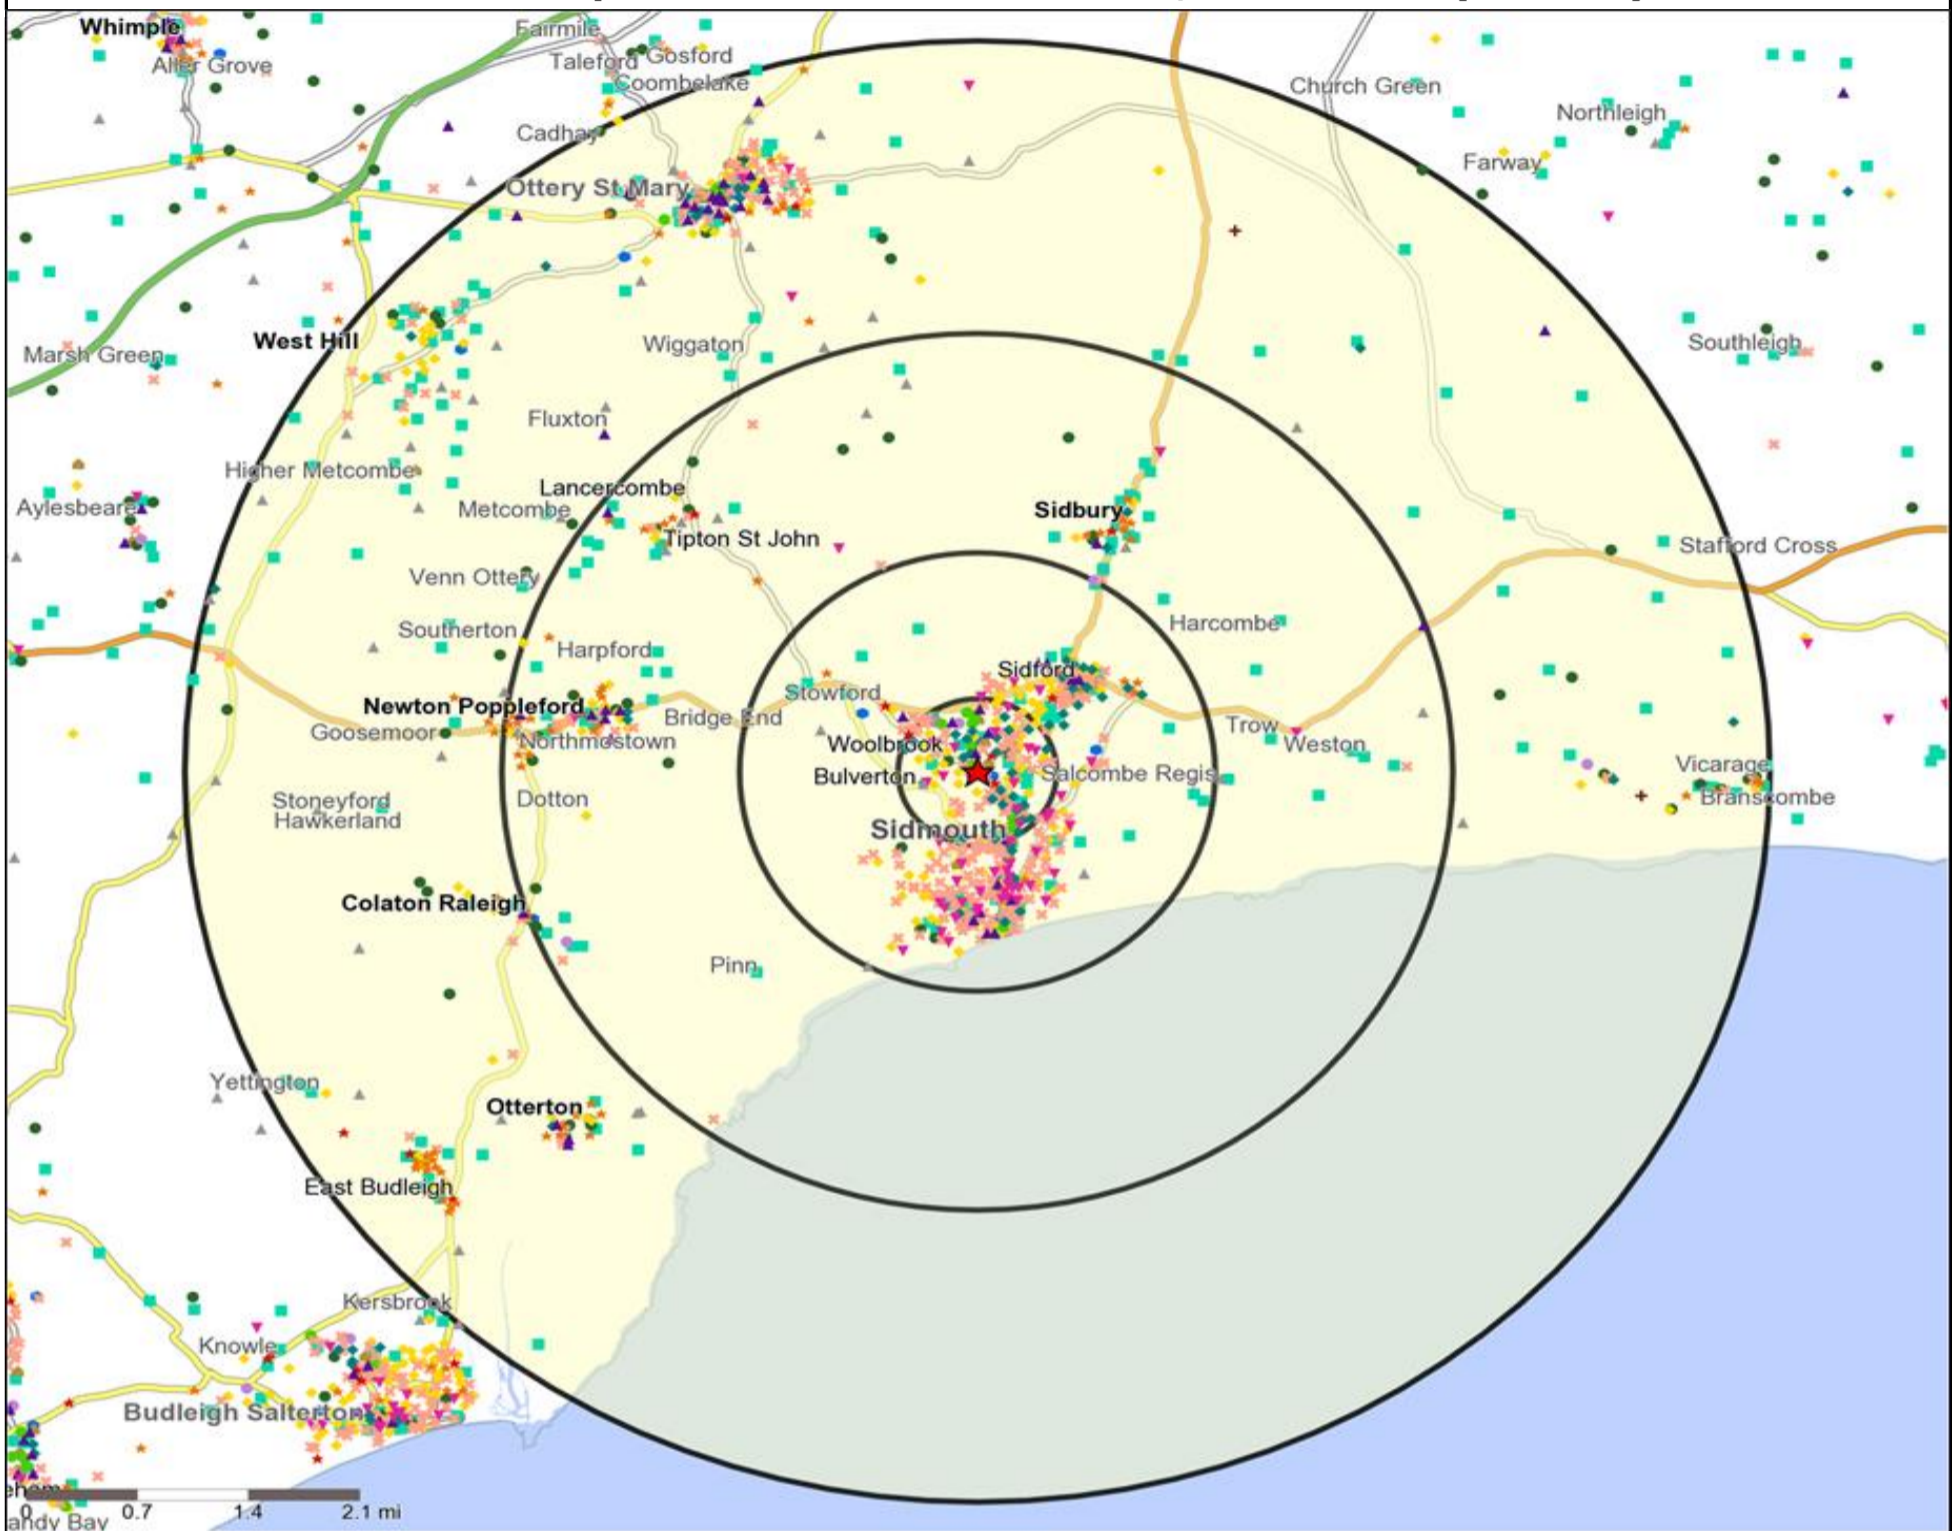

Occasions Map and Data: BALFOUR ARMS, SIDMOUTH (670044)

Copyright Experian Ltd, HERE 2015. Ordnance Survey © Crown copyright 2015

- ★ Location
- 0.5, 1.5, 3 & 5 Mile Distance
- ~ Rivers, Canals and Lakes
- ▲ Occasions Types
- 01 Mine's a Pint
- 02 Early Doors
- 03 Everyday is Friday
- ▲ 04 Weekend Millionaires
- 05 Out On The Town
- ▲ 06 Business and Pleasure
- 07 Sporting Pints
- 08 Student Social
- ▼ 09 Leisurely Lunch
- ▲ 10 Wining and Dining
- ▲ 11 Household Outing
- ★ 12 Midweek Meal Deal
- 13 Date Night
- ★ 14 Birthday Treat
- + 15 Pre Show Meal

Occasions Data Table

	Count:					Index:				
	0 - 0.5 Miles	0 - 1.5 Miles	0 - 3.0 Miles	0 - 5.0 Miles	15 Min Drivetime	0 - 0.5	0 - 1.5	0 - 3.0	0 - 5.0	15 Min Drivetime
01 Mine's a Pint	338	843	1,169	1,946	1,985	102	114	125	133	134
02 Early Doors	385	850	1,041	1,564	1,595	138	137	133	127	128
03 Everyday is Friday	247	435	561	897	905	104	82	84	86	85
04 Weekend Millionaires	237	406	494	785	805	69	53	51	52	53
05 Out On The Town	240	421	495	781	783	73	57	53	54	53
06 Business and Pleasure	84	155	277	622	627	49	41	58	83	82
07 Sporting Pints	202	317	364	536	541	55	39	36	33	33
08 Student Social	120	236	392	749	773	78	69	91	110	112
09 Leisurely Lunch	401	1,040	1,287	1,945	1,972	124	144	141	136	136
10 Wining and Dining	473	1,274	1,481	2,171	2,188	128	155	143	133	133
11 Household Outing	312	584	675	1,004	1,016	107	90	82	78	78
12 Midweek Meal Deal	116	223	444	826	815	71	61	96	114	111
13 Date Night	401	1,078	1,299	1,911	1,923	153	185	177	166	165
14 Birthday Treat	301	656	824	1,301	1,309	115	113	112	113	112
15 Pre Show Meal	118	323	356	489	497	131	161	141	123	124
Number of Occasions	3,975	8,841	11,159	17,527	17,734	100	100	100	100	100