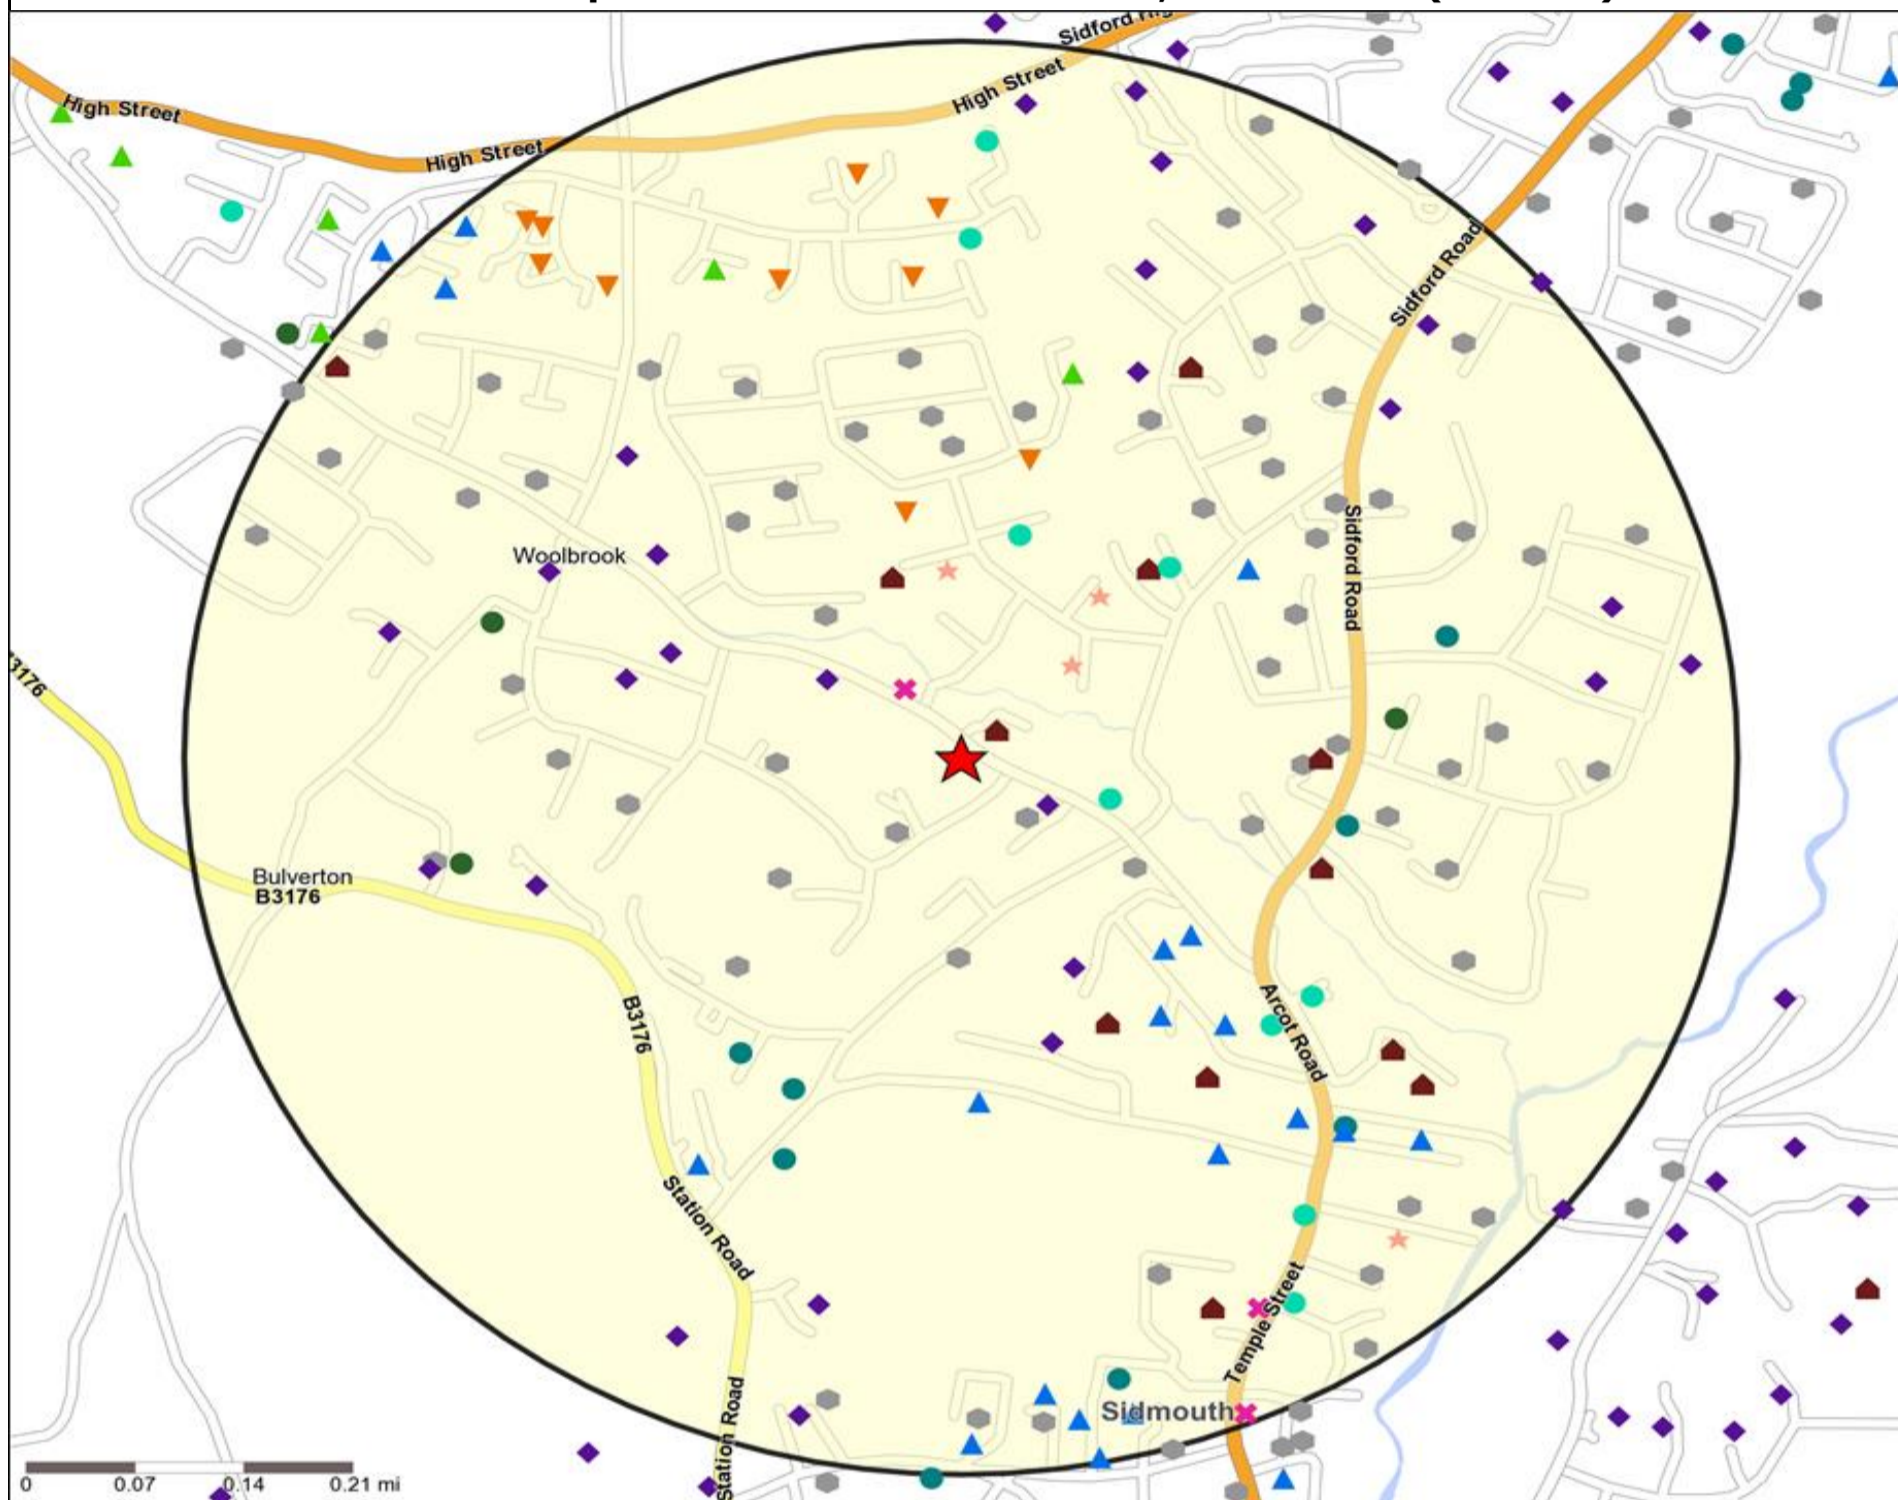

Mosaic UK Map and Data: BALFOUR ARMS, SIDMOUTH (670044)

Copyright Experian Ltd, HERE 2015. Ordnance Survey © Crown copyright 2015

Location	Mosaic UK Groups	D Rural Reality	H Aspiring Homemakers	L Vintage Value
0.5, 1.5, 3 & 5 Mile Distance	A City Prosperity	E Senior Security	I Family Basics	M Modest Traditions
Rivers, Canals and Lakes	B Prestige Positions	F Suburban Stability	J Transient Renters	N Urban Cohesion
	C Country Living	G Domestic Success	K Municipal Challenge	O Rental Hubs

Mosaic UK Data Table (Residential)

	Count:	Index:
	0 - 0.5 Miles	0 - 0.5 Miles
A City Prosperity (18+)	0	0
B Prestige Positions (18+)	501	146
C Country Living (18+)	99	30
D Rural Reality (18+)	144	44
E Senior Security (18+)	1,777	464
F Suburban Stability (18+)	557	194
G Domestic Success (18+)	159	40
H Aspiring Homemakers (18+)	430	100
I Family Basics (18+)	351	103
J Transient Renters (18+)	68	25
K Municipal Challenge (18+)	0	0
L Vintage Value (18+)	357	121
M Modest Traditions (18+)	262	117
N Urban Cohesion (18+)	0	0
O Rental Hubs (18+)	0	0
Adults 18+ estimate 2015	4,705	100