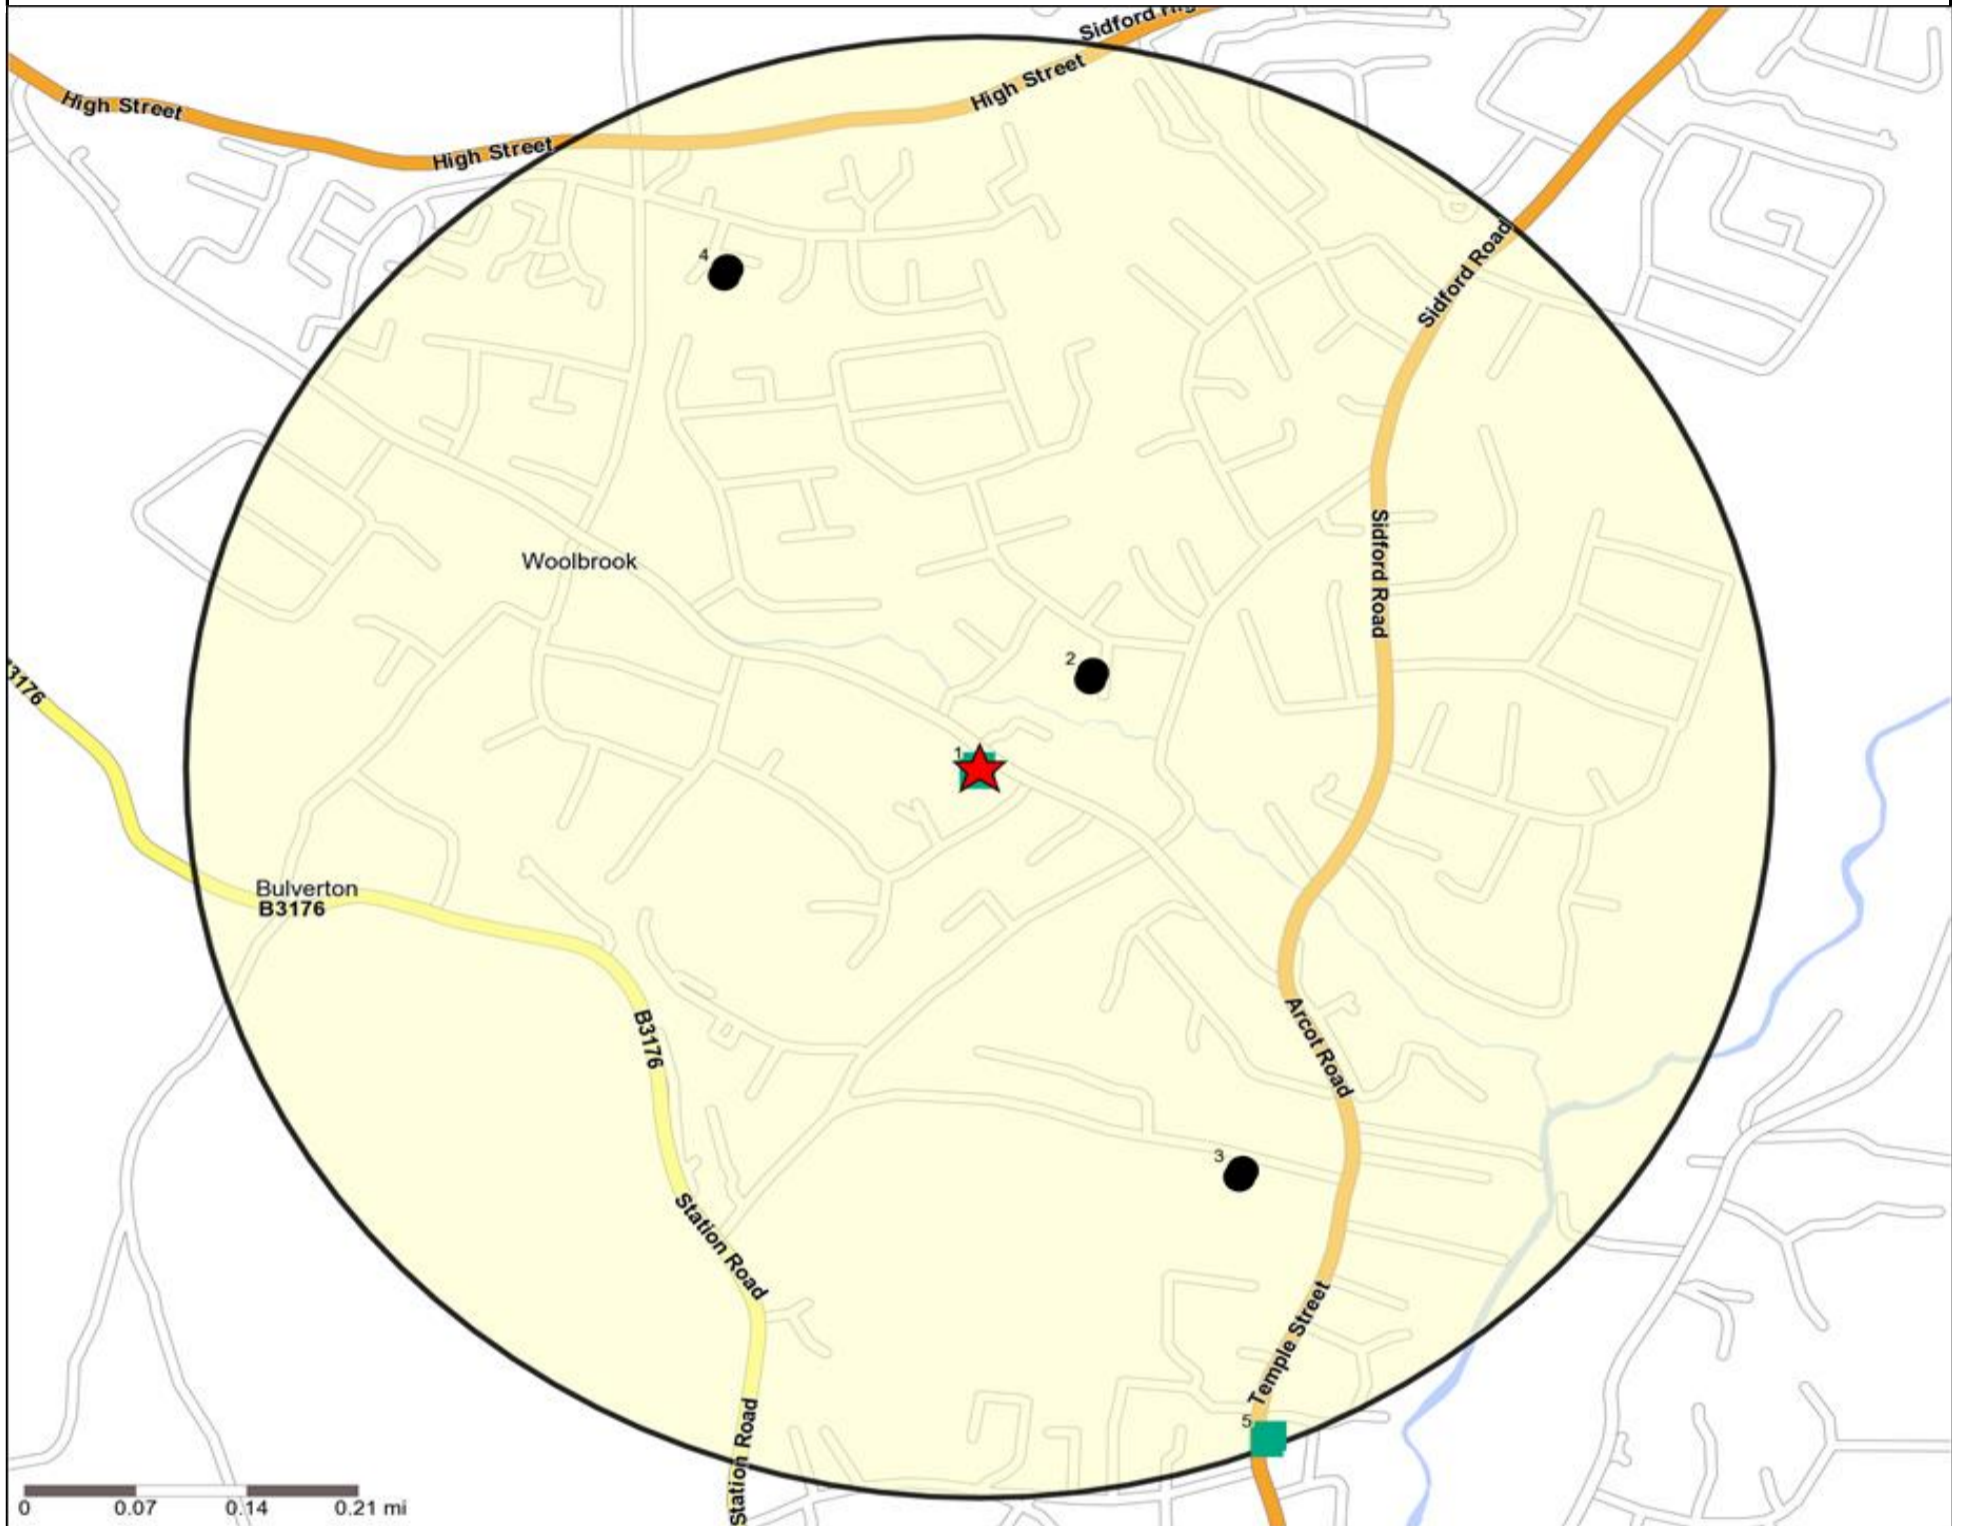

### Competition Map and Data: BALFOUR ARMS, SIDMOUTH (670044)

Numbers on competition points relate to the distance ranking in the competition table on page 7. Copyright Experian Ltd, HERE 2015. Ordnance Survey © Crown copyright 2015

- Location
- Branded Food
- Dry Led
- Café / Wine Bar
- Other
- 0.5, 1.5, 3 & 5 Mile Distance
- Circuit Bar
- Rural Character
- Rivers, Canals and Lakes
- Community Local

## Competition Map and Data: BALFOUR ARMS, SIDMOUTH (670044)

Numbers on competition points relate to the distance ranking in the competition table on page 7. Copyright Experian Ltd, HERE 2015. Ordnance Survey © Crown copyright 2015