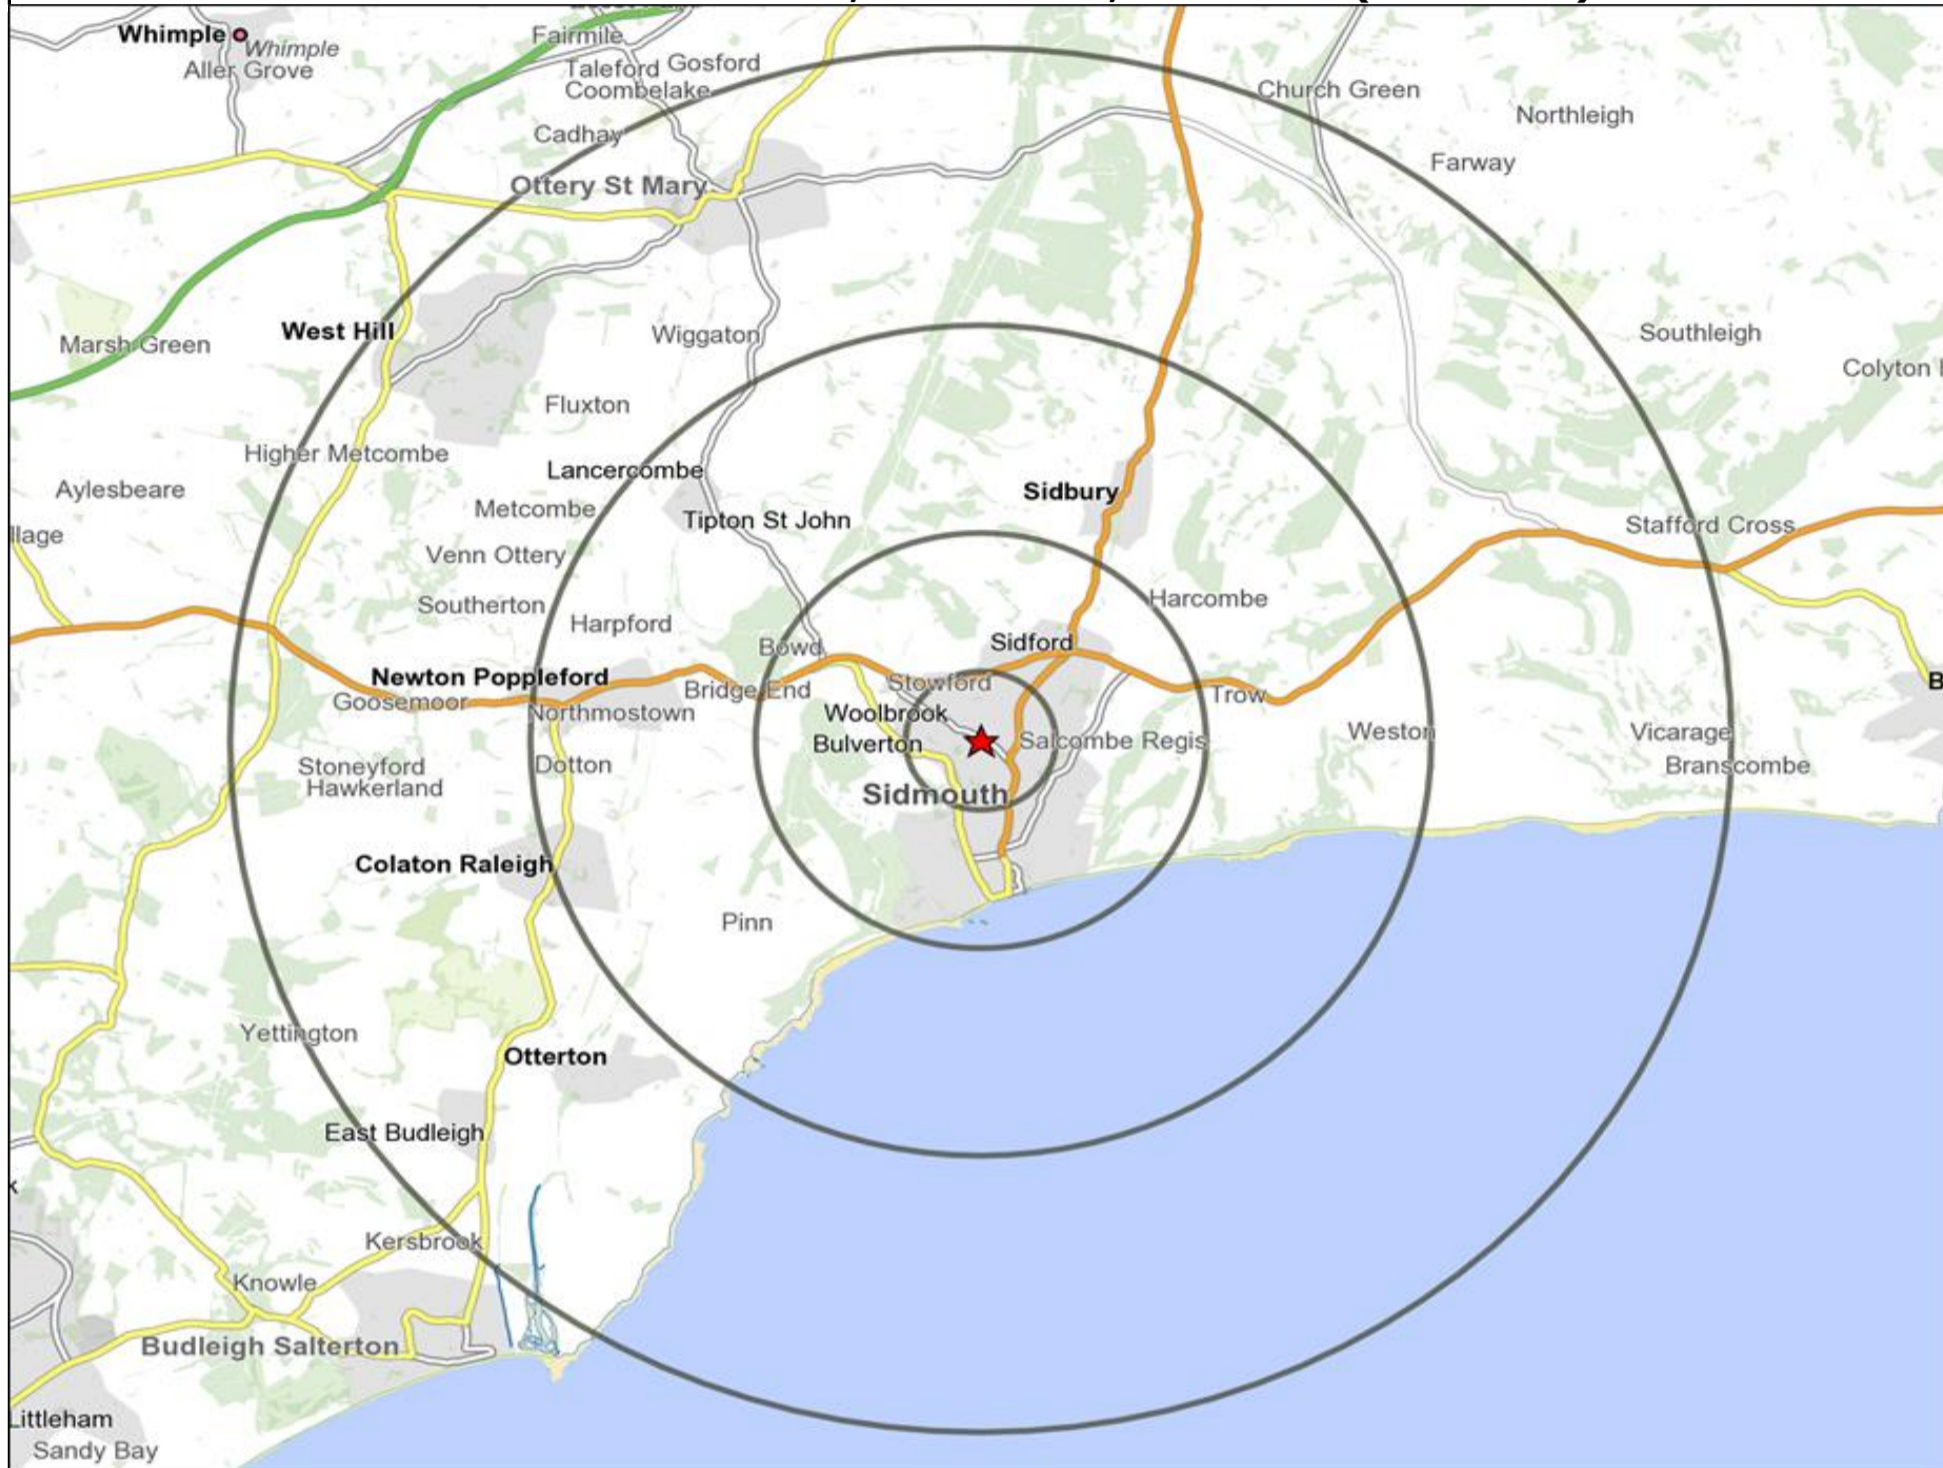

**Customer Profile Report for BALFOUR ARMS, SIDMOUTH (Punch Outlet Number: 670044)
26 WOOLBROOK ROAD, SIDMOUTH, EX10 9UZ (EX10 9UZ)**

Copyright Experian Ltd, HERE 2015. Ordnance Survey © Crown copyright 2015

★ Location ○ 0.5, 1.5, 3 & 5 Mile Distance

Age Data Table

	Count:					Index:				
	0 - 0.5 Miles	0 - 1.5 Miles	0 - 3.0 Miles	0 - 5.0 Miles	15 Min Drivetime	0 - 0.5 Miles	0 - 1.5 Miles	0 - 3.0 Miles	0 - 5.0 Miles	15 Min Drivetime
0-15	918	1,500	2,057	3,787	3,806	85	60	64	74	74
16-17	116	190	299	575	591	87	61	76	91	92
18-24	324	565	706	1,159	1,181	62	47	46	47	47
25-34	396	791	986	1,641	1,672	50	43	42	44	44
35-44	552	951	1,314	2,366	2,395	76	56	61	69	69
45-54	700	1,556	2,149	3,713	3,775	86	82	89	97	97
55-64	636	1,728	2,245	3,701	3,814	98	114	117	121	122
65+	2,097	6,099	7,276	10,176	10,326	203	253	237	208	208
Population estimate 2015	5,739	13,380	17,032	27,118	27,560	100	100	100	100	100

Ethnicity - Census 2011

	Count:					%:				
	0 - 0.5 Miles	0 - 1.5 Miles	0 - 3.0 Miles	0 - 5.0 Miles	15 Min Drivetime	0 - 0.5 Miles	0 - 1.5 Miles	0 - 3.0 Miles	0 - 5.0 Miles	15 Min Drivetime
White	5,352	12,440	16,077	25,996	26,425	98%	98%	98%	98%	98%
Mixed / Multiple Ethnic Groups	40	110	127	189	192	1%	1%	1%	1%	1%
Asian / Asian British	59	134	147	202	209	1%	1%	1%	1%	1%
Black / African / Caribbean / Black British	4	13	17	24	24	0%	0%	0%	0%	0%
Other Ethnic Group	5	17	19	24	26	0%	0%	0%	0%	0%
All People (Ethnic Group)	5,460	12,714	16,387	26,435	26,876	100	100	100	100	100