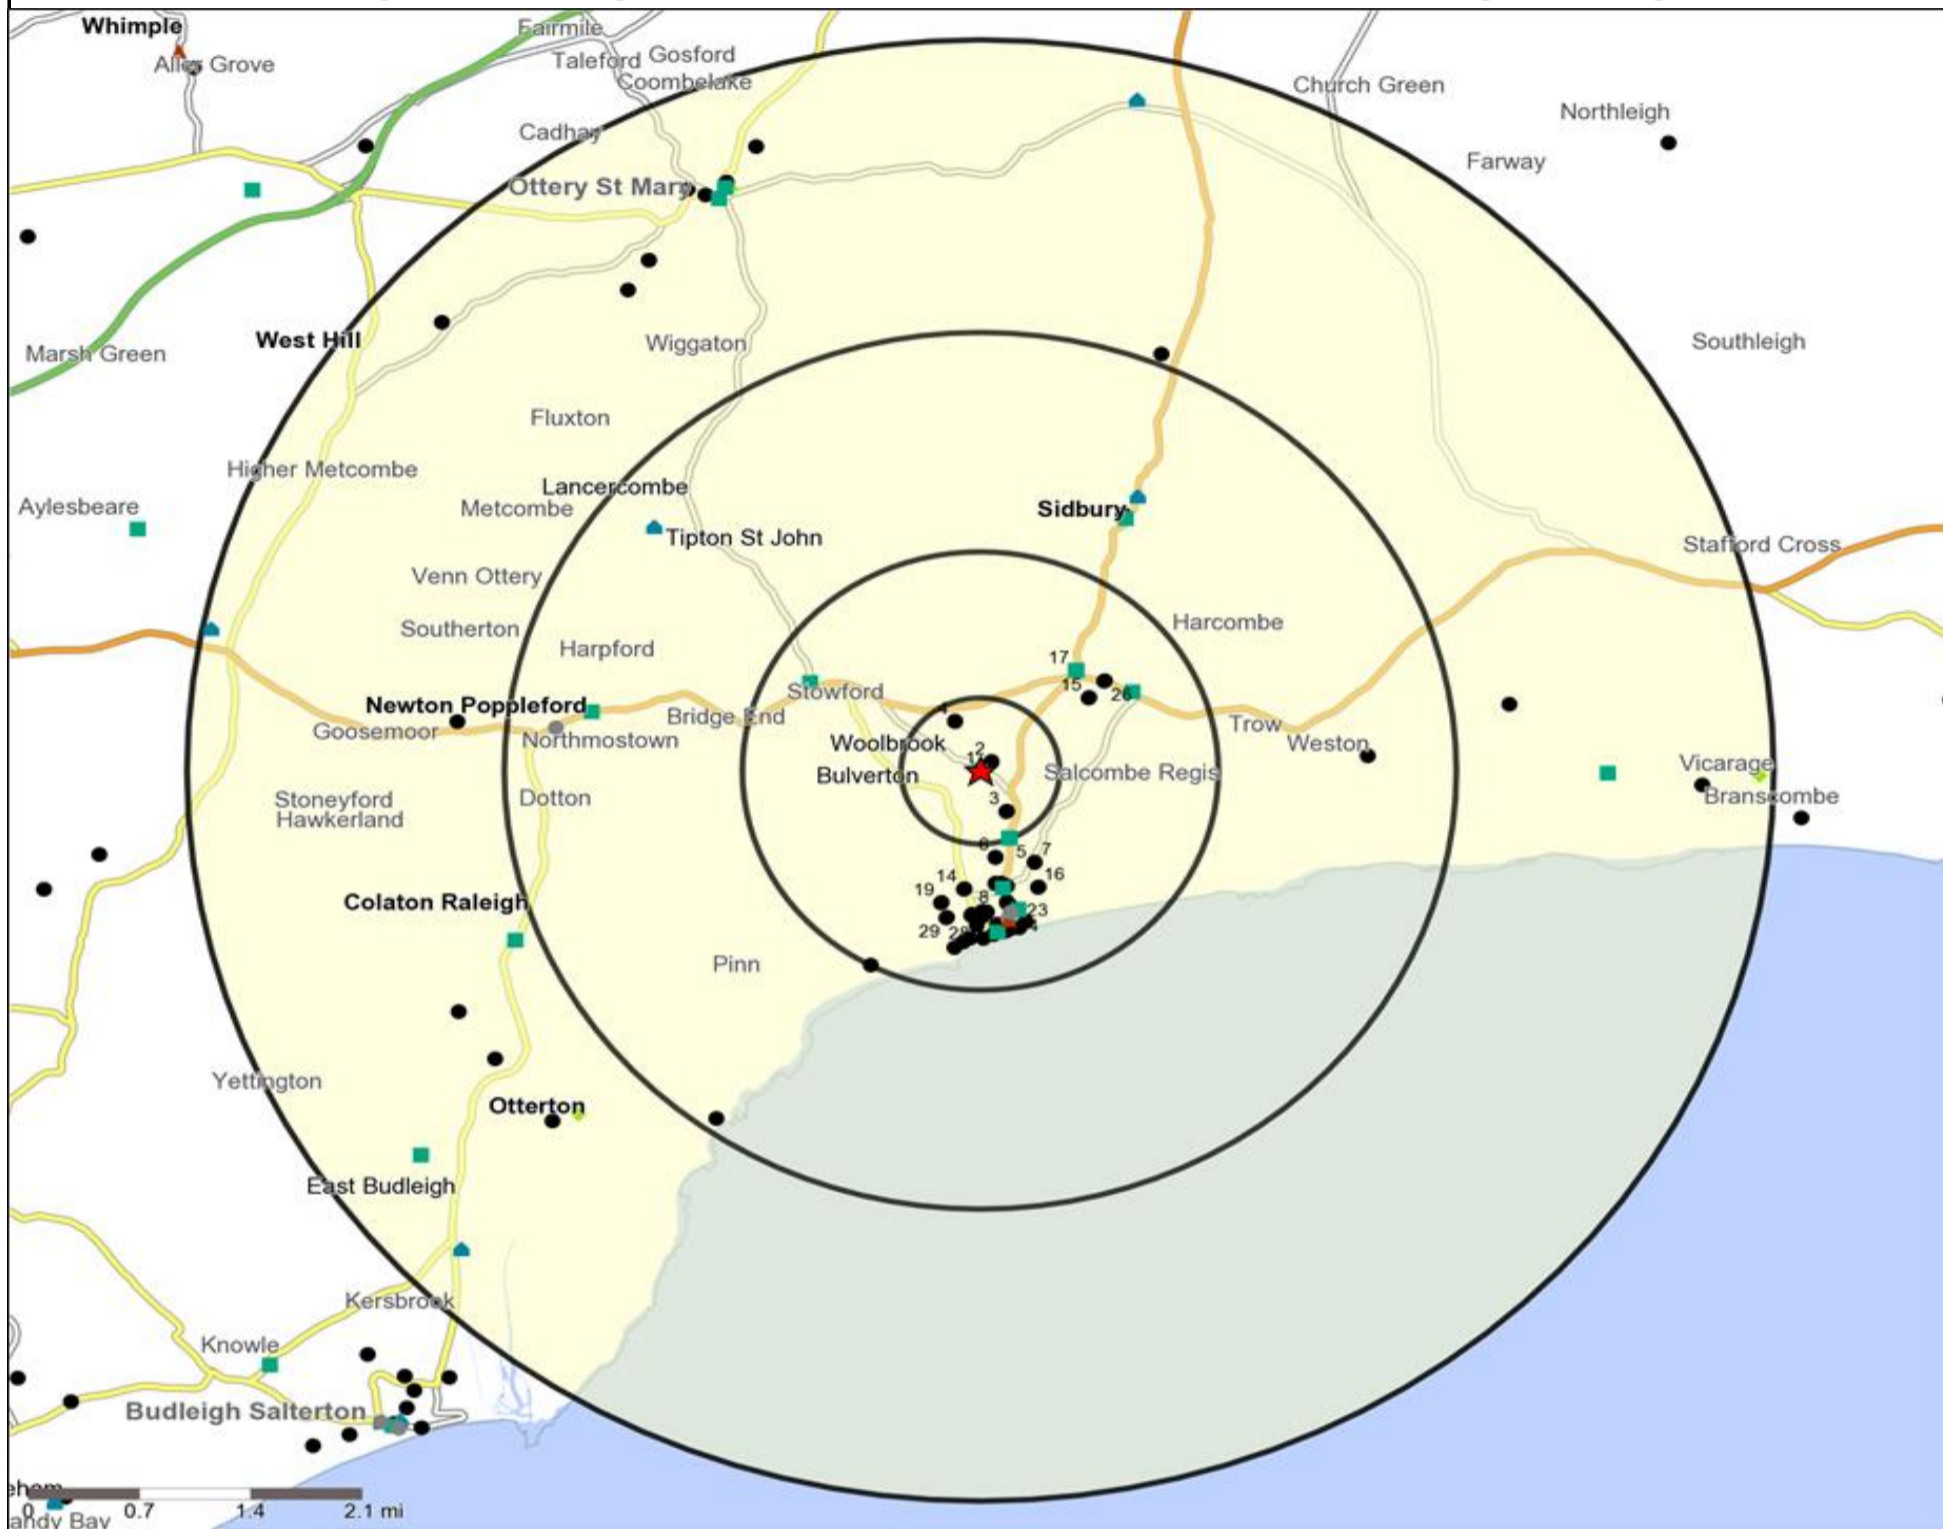

### Occasions Map and Data: BALFOUR ARMS, SIDMOUTH (670044)

Copyright Experian Ltd, HERE 2015. Ordnance Survey © Crown copyright 2015

- ★ Location
- 0.5, 1.5, 3 & 5 Mile Distance
- ~ Rivers, Canals and Lakes
- ▲ Occasions Types
- 01 Mine's a Pint
- ◆ 02 Early Doors
- 03 Everyday is Friday
- ▲ 04 Weekend Millionaires
- 05 Out On The Town
- ▲ 06 Business and Pleasure
- 07 Sporting Pints
- 08 Student Social
- ▼ 09 Leisurely Lunch
- ▲ 10 Wining and Dining
- ▲ 11 Household Outing
- ★ 12 Midweek Meal Deal
- ◆ 13 Date Night
- ★ 14 Birthday Treat
- + 15 Pre Show Meal

### Competition Map and Data: BALFOUR ARMS, SIDMOUTH (670044)

Numbers on competition points relate to the distance ranking in the competition table on page 7. Copyright Experian Ltd, HERE 2015. Ordnance Survey © Crown copyright 2015

- Location
- Branded Food
- Dry Led
- Café / Wine Bar
- Other
- 0.5, 1.5, 3 & 5 Mile Distance
- Circuit Bar
- Rural Character
- Rivers, Canals and Lakes
- Community Local