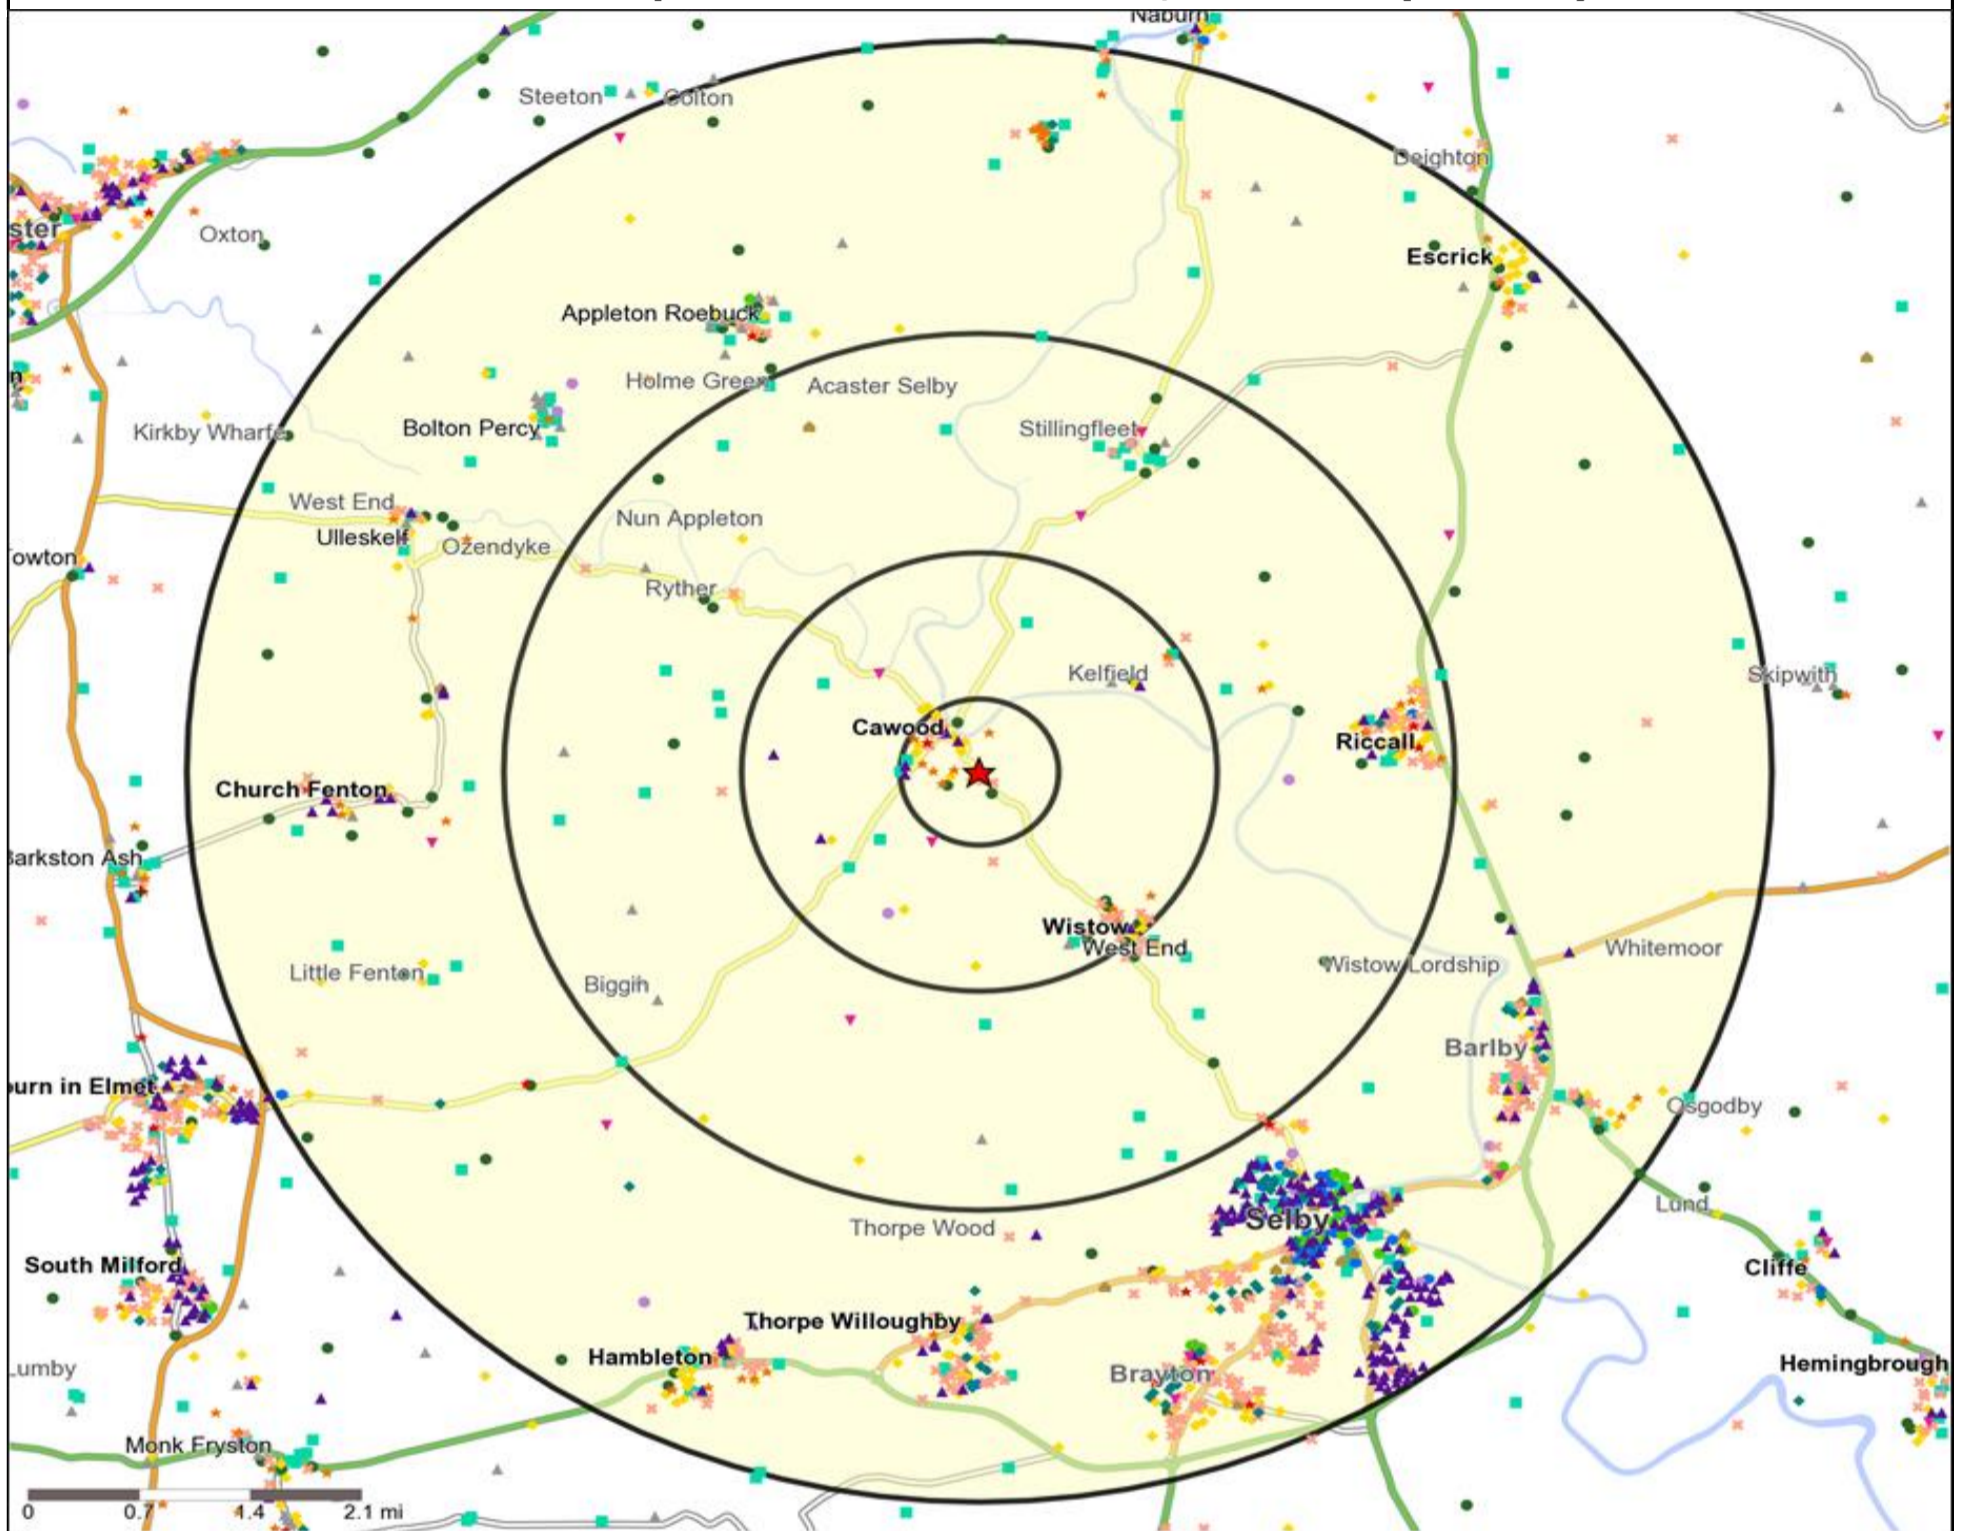

Occasions Map and Data: CASTLE INN, CAWOOD (114359)

Copyright Experian Ltd, HERE 2015. Ordnance Survey © Crown copyright 2015

- ★ Location
- 0.5, 1.5, 3 & 5 Mile Distance
- ~ Rivers, Canals and Lakes
- Occasions Types
- 01 Mine's a Pint
- 02 Early Doors
- 03 Everyday is Friday
- ▲ 04 Weekend Millionaires
- 05 Out On The Town
- ▲ 06 Business and Pleasure
- 07 Sporting Pints
- 08 Student Social
- ▼ 09 Leisurely Lunch
- ▲ 10 Wining and Dining
- 11 Household Outing
- ★ 12 Midweek Meal Deal
- 13 Date Night
- ★ 14 Birthday Treat
- + 15 Pre Show Meal

Occasions Data Table

	Count:					Index:				
	0 - 0.5 Miles	0 - 1.5 Miles	0 - 3.0 Miles	0 - 5.0 Miles	15 Min Drivetime	0 - 0.5	0 - 1.5	0 - 3.0	0 - 5.0	15 Min Drivetime
01 Mine's a Pint	63	125	347	2,499	2,454	88	93	100	98	96
02 Early Doors	61	111	284	2,391	2,401	102	99	98	112	112
03 Everyday is Friday	58	103	257	1,910	1,952	114	108	104	105	107
04 Weekend Millionaires	40	81	220	2,857	3,060	55	59	62	109	116
05 Out On The Town	31	70	203	2,429	2,498	44	53	59	96	98
06 Business and Pleasure	27	62	189	982	968	74	90	106	75	74
07 Sporting Pints	20	42	111	1,772	1,859	26	29	29	63	66
08 Student Social	37	101	250	1,169	1,145	112	163	156	99	96
09 Leisurely Lunch	88	159	398	2,496	2,461	127	122	118	100	98
10 Wining and Dining	103	186	485	3,072	3,013	131	125	126	108	106
11 Household Outing	22	43	157	1,993	2,070	35	37	52	89	92
12 Midweek Meal Deal	85	143	304	1,662	1,658	242	216	178	132	131
13 Date Night	121	203	483	2,530	2,391	216	193	177	126	119
14 Birthday Treat	79	139	359	2,139	2,078	141	132	132	106	103
15 Pre Show Meal	15	32	91	632	617	78	88	97	91	89
Number of Occasions	850	1,600	4,138	30,533	30,625	100	100	100	100	100