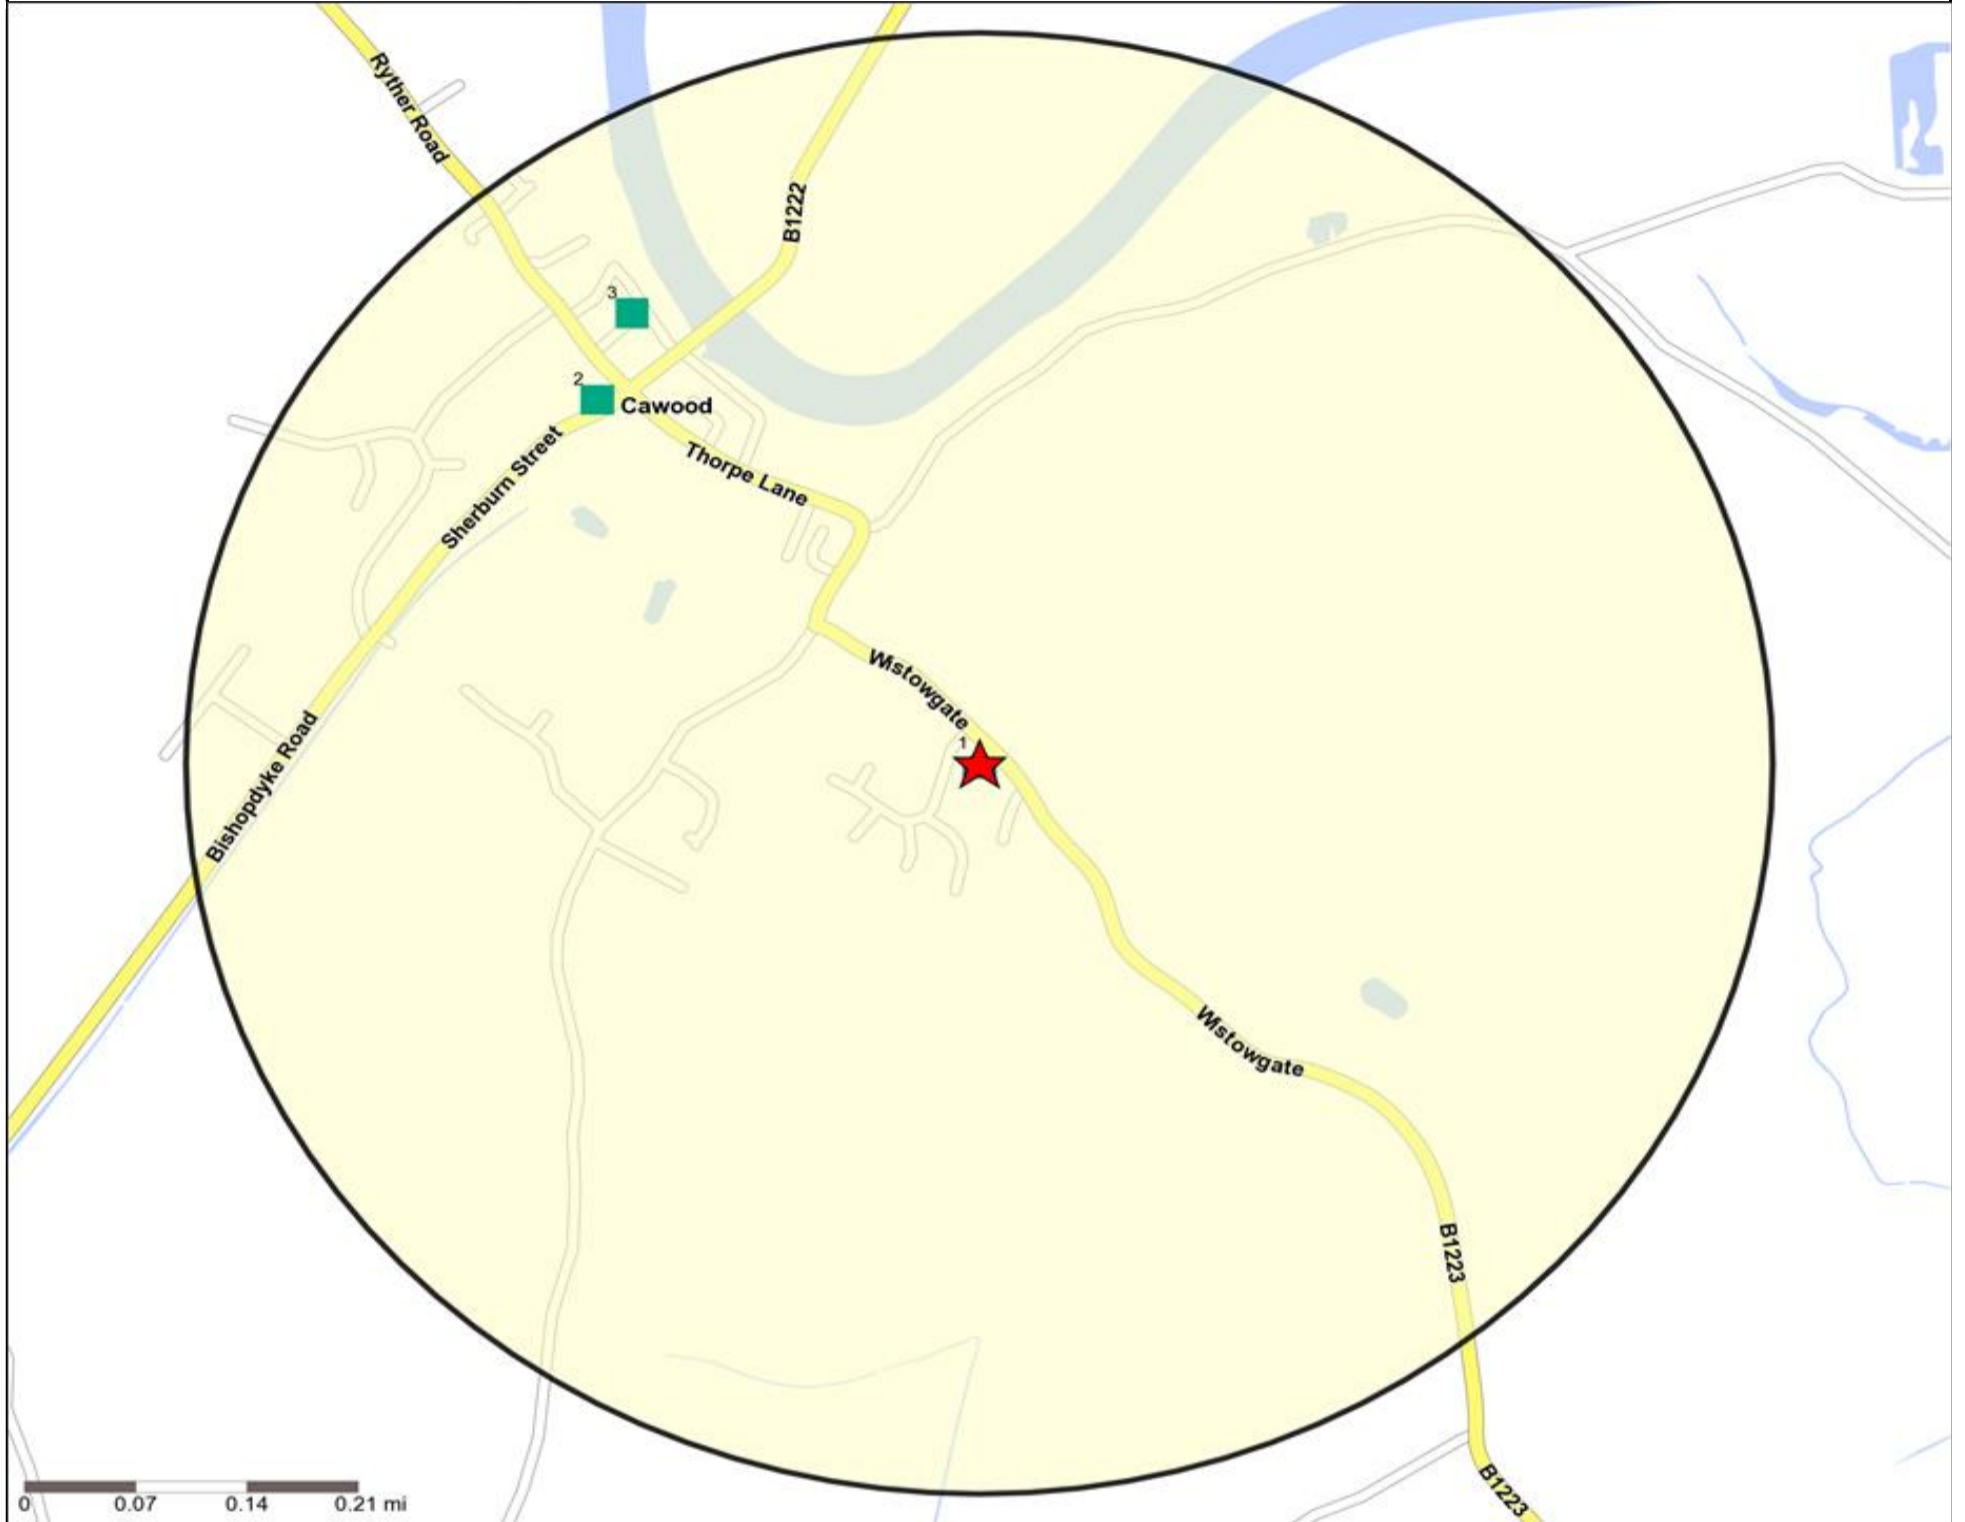

Competition Map and Data: CASTLE INN, CAWOOD (114359)

Numbers on competition points relate to the distance ranking in the competition table on page 7. Copyright Experian Ltd, HERE 2015. Ordnance Survey © Crown copyright 2015

- Location
- Branded Food
- Dry Led
- Café / Wine Bar
- Other
- 0.5, 1.5, 3 & 5 Mile Distance
- Circuit Bar
- Rural Character
- Rivers, Canals and Lakes
- Community Local

Competition Type Summary Table

Reporting Category	0 - 0.5 Miles
Café / Wine Bar	0
Circuit Bar	0
Community Local	2
Dry Led	1
Branded Food Pub	0
Rural	0
Other	0
Total	3