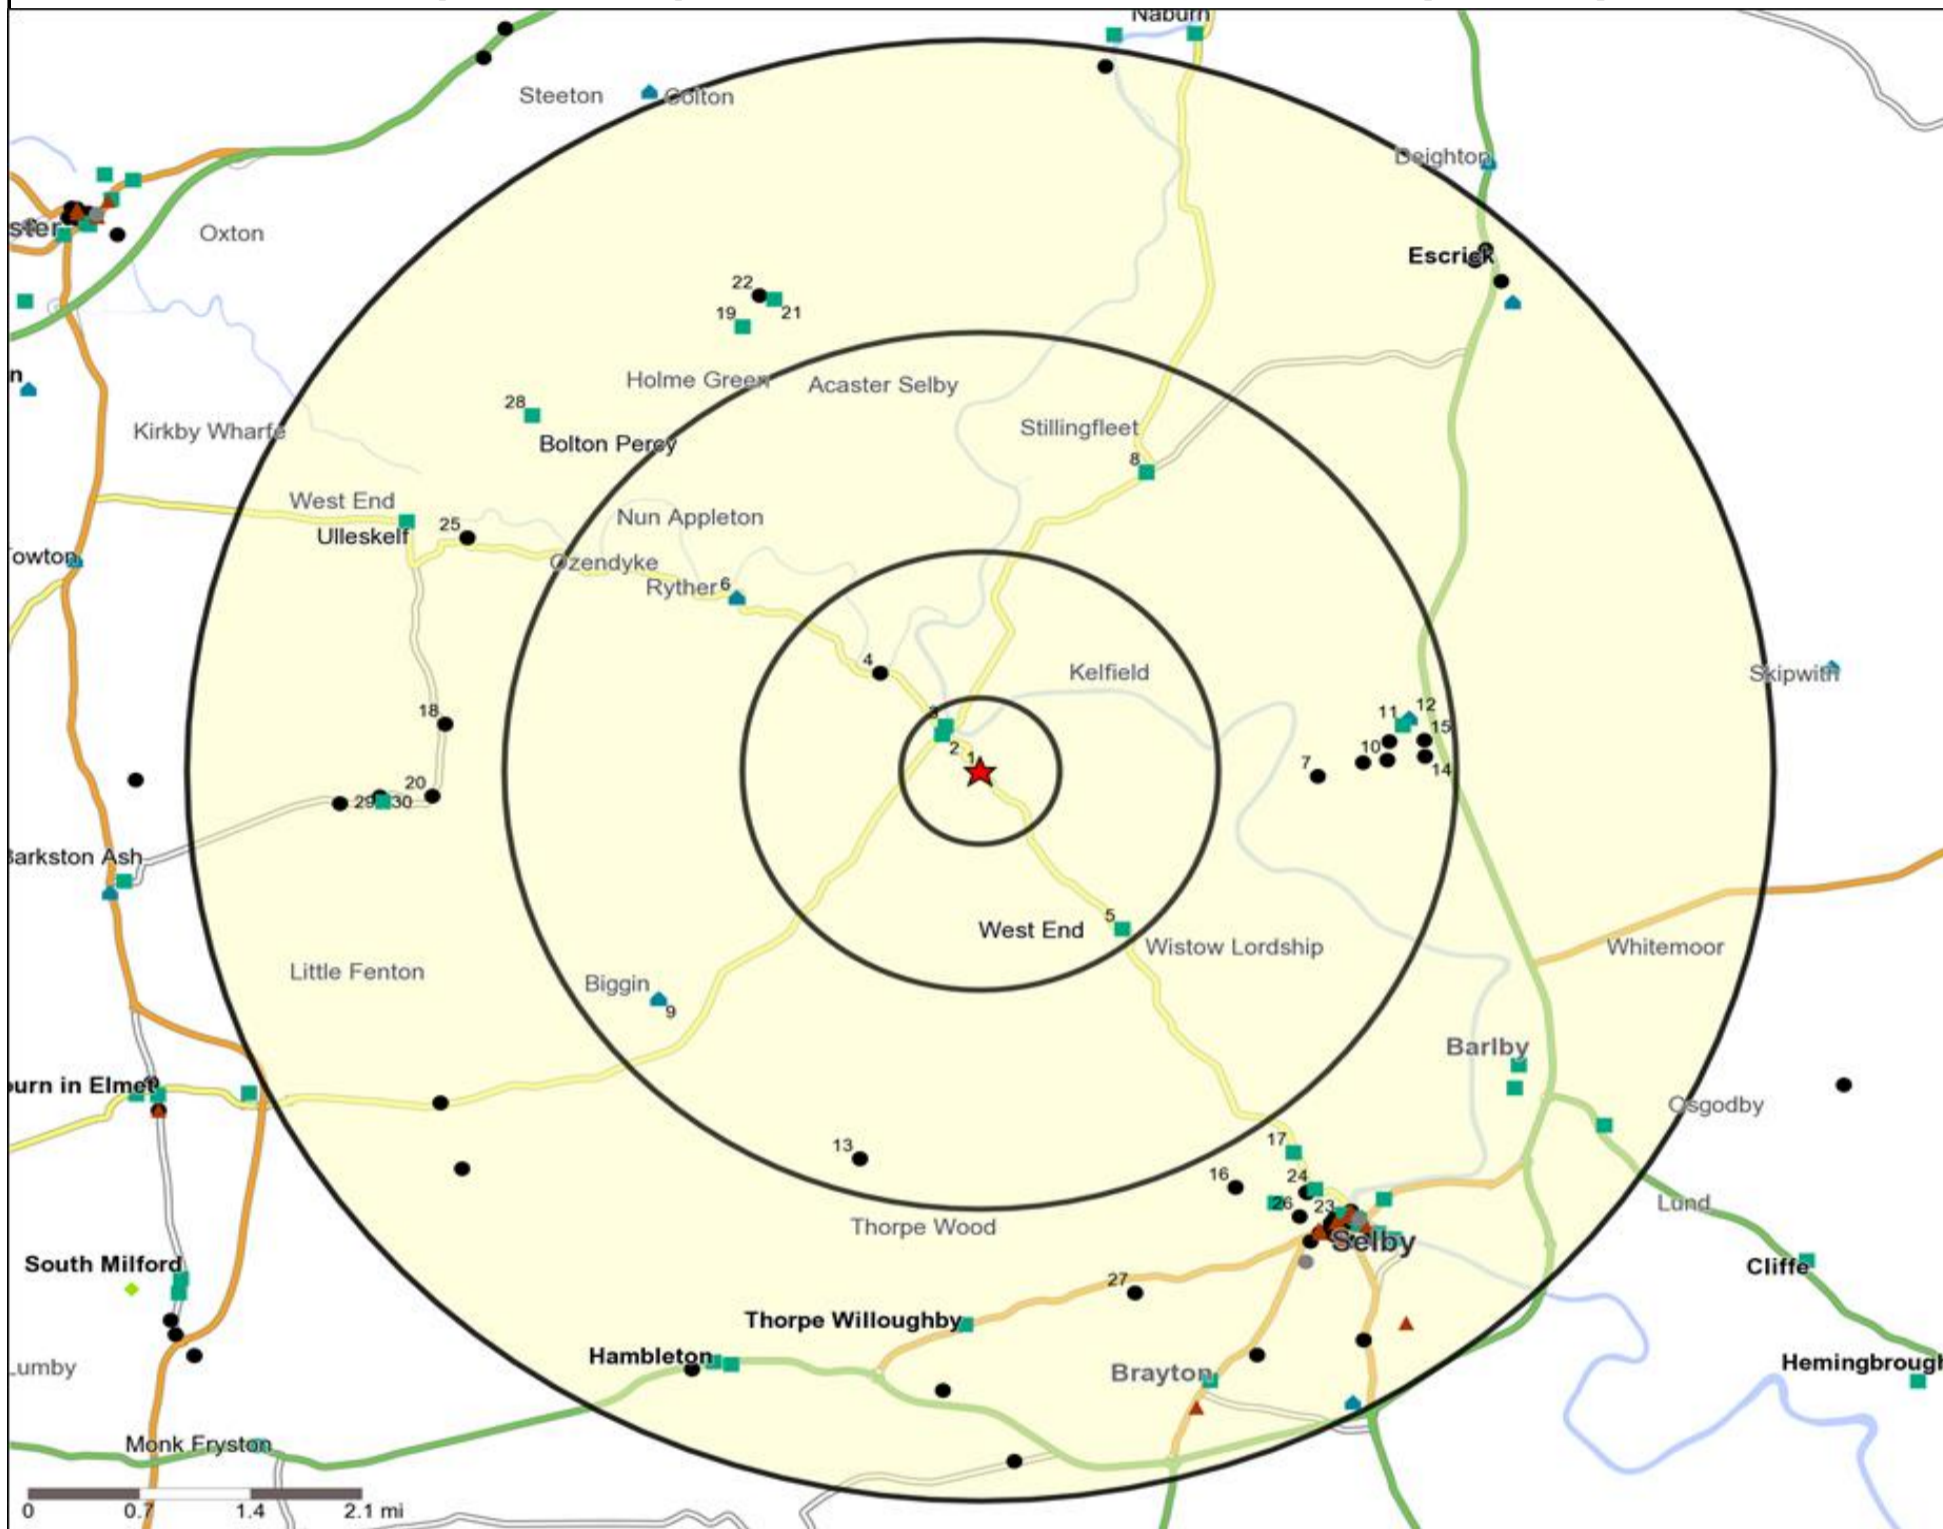

Competition Map and Data: CASTLE INN, CAWOOD (114359)

Numbers on competition points relate to the distance ranking in the competition table on page 7. Copyright Experian Ltd, HERE 2015. Ordnance Survey © Crown copyright 2015

- Location
- Branded Food
- Dry Led
- Cafe / Wine Bar
- Other
- Circuit Bar
- Rural Character
- Community Local
- Rivers, Canals and Lakes

Competition Type Summary Table

Reporting Category	0 - 0.5 Miles	0 - 1.5 Miles	0 - 3.0 Miles	0 - 5.0 Miles
Café / Wine Bar	0	0	0	2
Circuit Bar	0	0	0	12
Community Local	2	3	5	26
Dry Led	1	1	4	8
Branded Food Pub	0	0	0	0
Rural	0	0	0	0
Other	0	1	6	42
Total	3	5	15	90