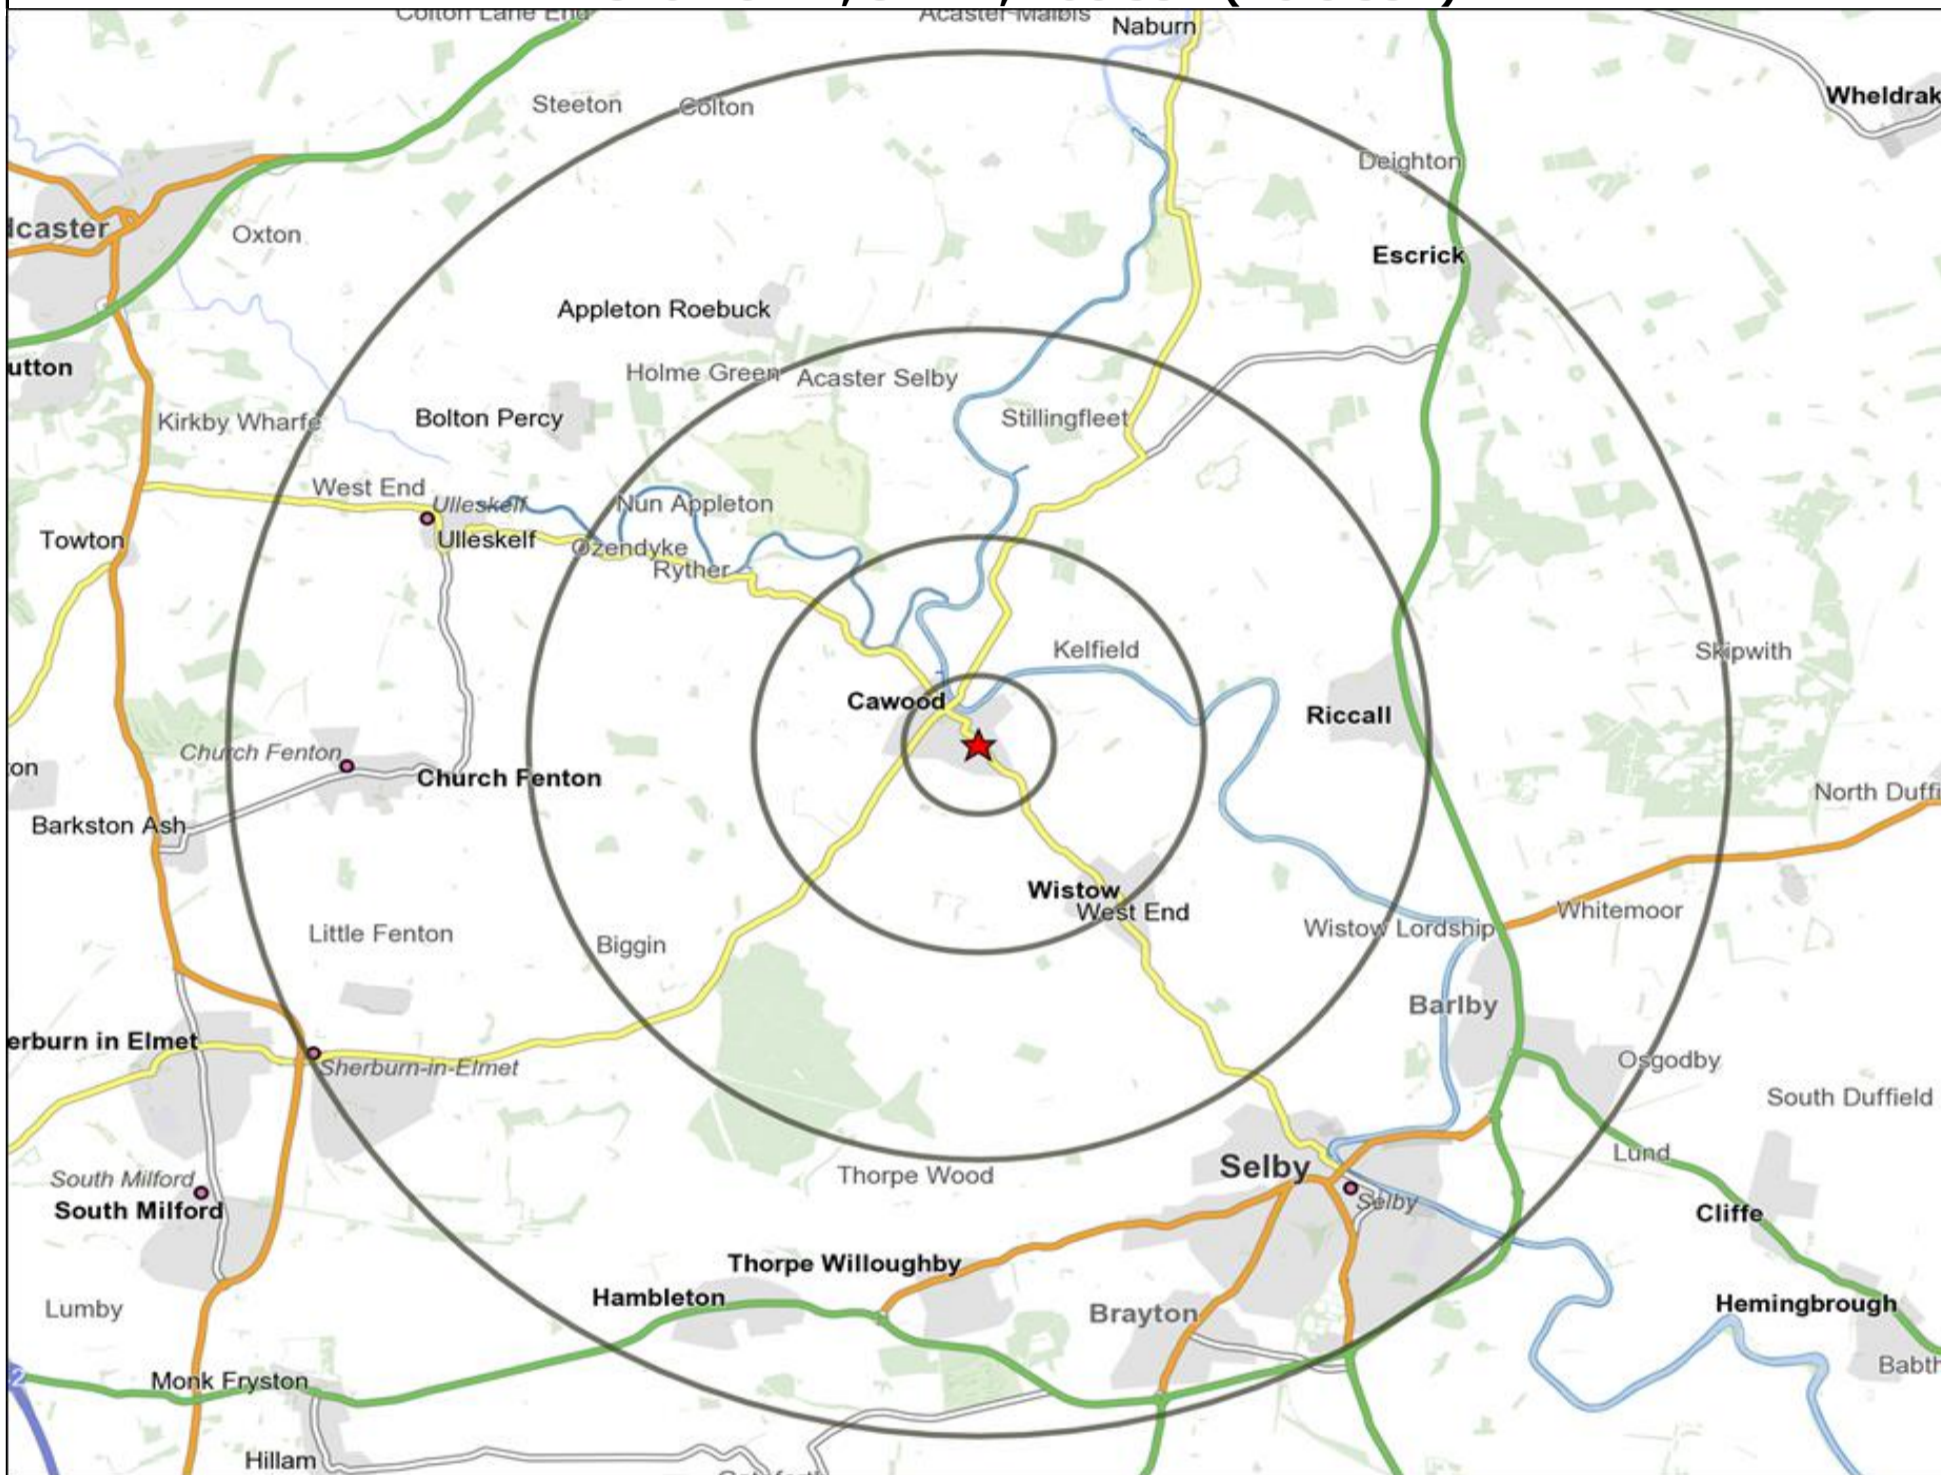

**Customer Profile Report for CASTLE INN, CAWOOD (Punch Outlet Number: 114359)
7 WISTOWGATE, SELBY, YO8 3SH (YO 8 3SH)**

Copyright Experian Ltd, HERE 2015. Ordnance Survey © Crown copyright 2015

★ Location   ○ 0.5, 1.5, 3 & 5 Mile Distance

Age Data Table

	Count:					Index:				
	0 - 0.5 Miles	0 - 1.5 Miles	0 - 3.0 Miles	0 - 5.0 Miles	15 Min Drivetime	0 - 0.5 Miles	0 - 1.5 Miles	0 - 3.0 Miles	0 - 5.0 Miles	15 Min Drivetime
0-15	216	472	1,204	7,959	8,047	84	96	96	97	99
16-17	13	50	139	1,021	1,068	41	82	89	101	106
18-24	61	115	307	3,086	3,228	49	48	51	78	82
25-34	127	230	596	5,623	5,833	68	64	65	94	98
35-44	190	364	865	5,136	5,159	110	109	102	93	94
45-54	225	451	1,212	6,511	6,527	116	121	128	105	106
55-64	212	408	1,023	5,435	5,200	137	137	135	110	106
65+	323	543	1,357	8,784	8,259	131	115	112	112	106
Population estimate 2015	1,367	2,633	6,703	43,555	43,321	100	100	100	100	100

Ethnicity - Census 2011

	Count:					%:				
	0 - 0.5 Miles	0 - 1.5 Miles	0 - 3.0 Miles	0 - 5.0 Miles	15 Min Drivetime	0 - 0.5 Miles	0 - 1.5 Miles	0 - 3.0 Miles	0 - 5.0 Miles	15 Min Drivetime
White	1,349	2,582	6,322	40,818	40,626	99%	99%	99%	98%	98%
Mixed / Multiple Ethnic Groups	15	22	59	308	316	1%	1%	1%	1%	1%
Asian / Asian British	2	7	18	280	301	0%	0%	0%	1%	1%
Black / African / Caribbean / Black British	1	1	7	48	73	0%	0%	0%	0%	0%
Other Ethnic Group	0	1	2	88	92	0%	0%	0%	0%	0%
All People (Ethnic Group)	1,367	2,613	6,408	41,542	41,408	100	100	100	100	100