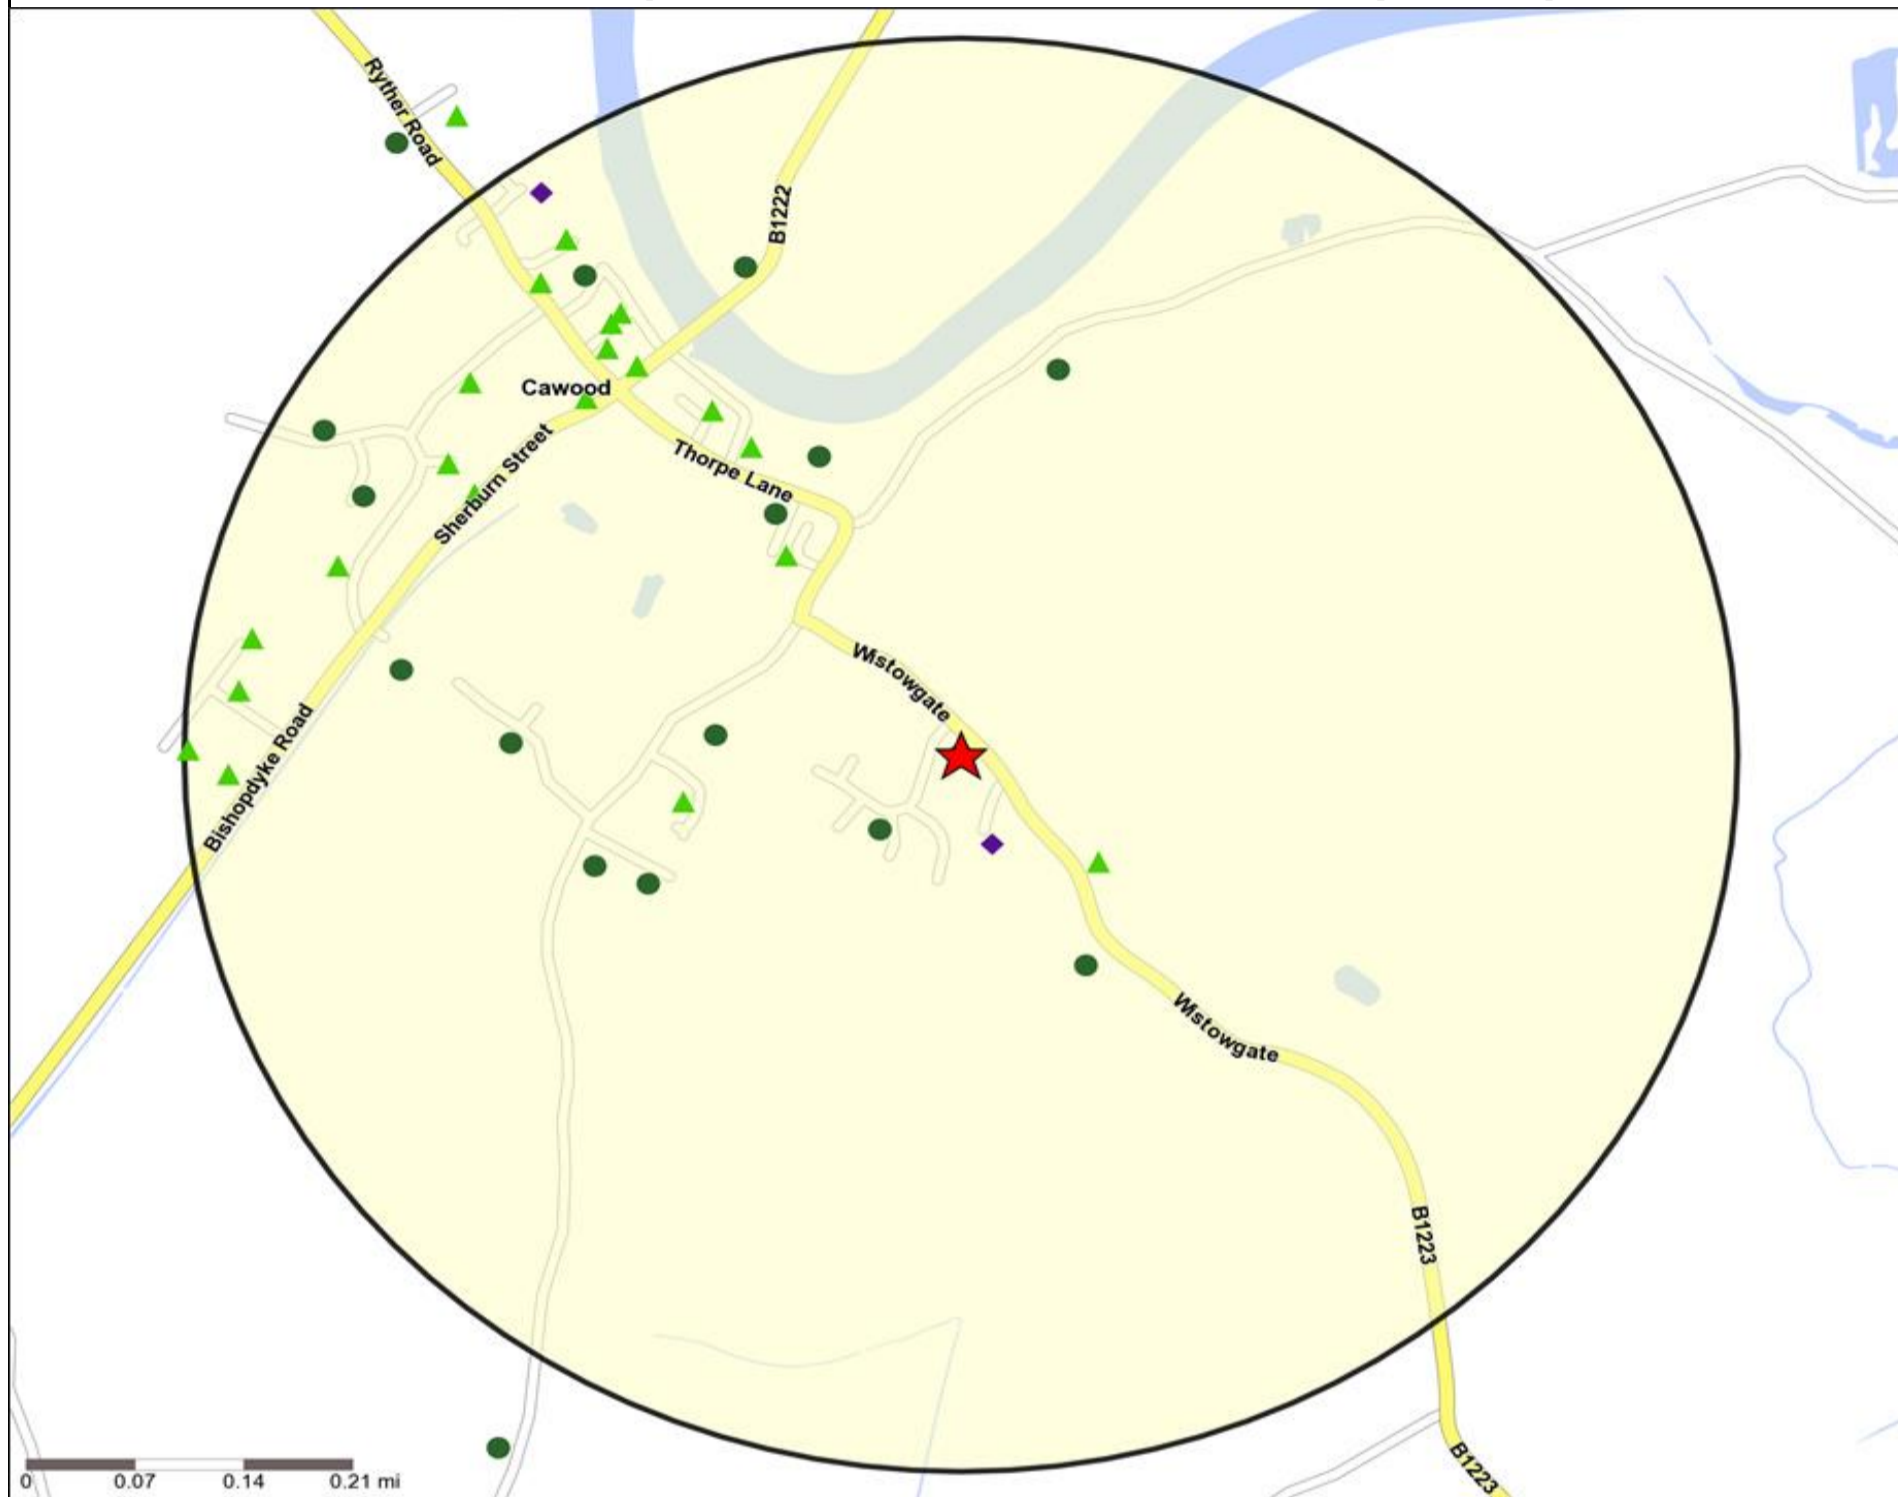

Mosaic UK Map and Data: CASTLE INN, CAWOOD (114359)

Copyright Experian Ltd, HERE 2015. Ordnance Survey © Crown copyright 2015

Location	Mosaic UK Groups	D Rural Reality	H Aspiring Homemakers	L Vintage Value
0.5, 1.5, 3 & 5 Mile Distance	A City Prosperity	E Senior Security	I Family Basics	M Modest Traditions
Rivers, Canals and Lakes	B Prestige Positions	F Suburban Stability	J Transient Renters	N Urban Cohesion
	C Country Living	G Domestic Success	K Municipal Challenge	O Rental Hubs

Mosaic UK Data Table (Residential)

	Count:	Index:
	0 - 0.5 Miles	0 - 0.5 Miles
A City Prosperity (18+)	0	0
B Prestige Positions (18+)	13	16
C Country Living (18+)	515	652
D Rural Reality (18+)	609	773
E Senior Security (18+)	0	0
F Suburban Stability (18+)	0	0
G Domestic Success (18+)	0	0
H Aspiring Homemakers (18+)	0	0
I Family Basics (18+)	0	0
J Transient Renters (18+)	0	0
K Municipal Challenge (18+)	0	0
L Vintage Value (18+)	0	0
M Modest Traditions (18+)	0	0
N Urban Cohesion (18+)	0	0
O Rental Hubs (18+)	0	0
Adults 18+ estimate 2015	1,137	100