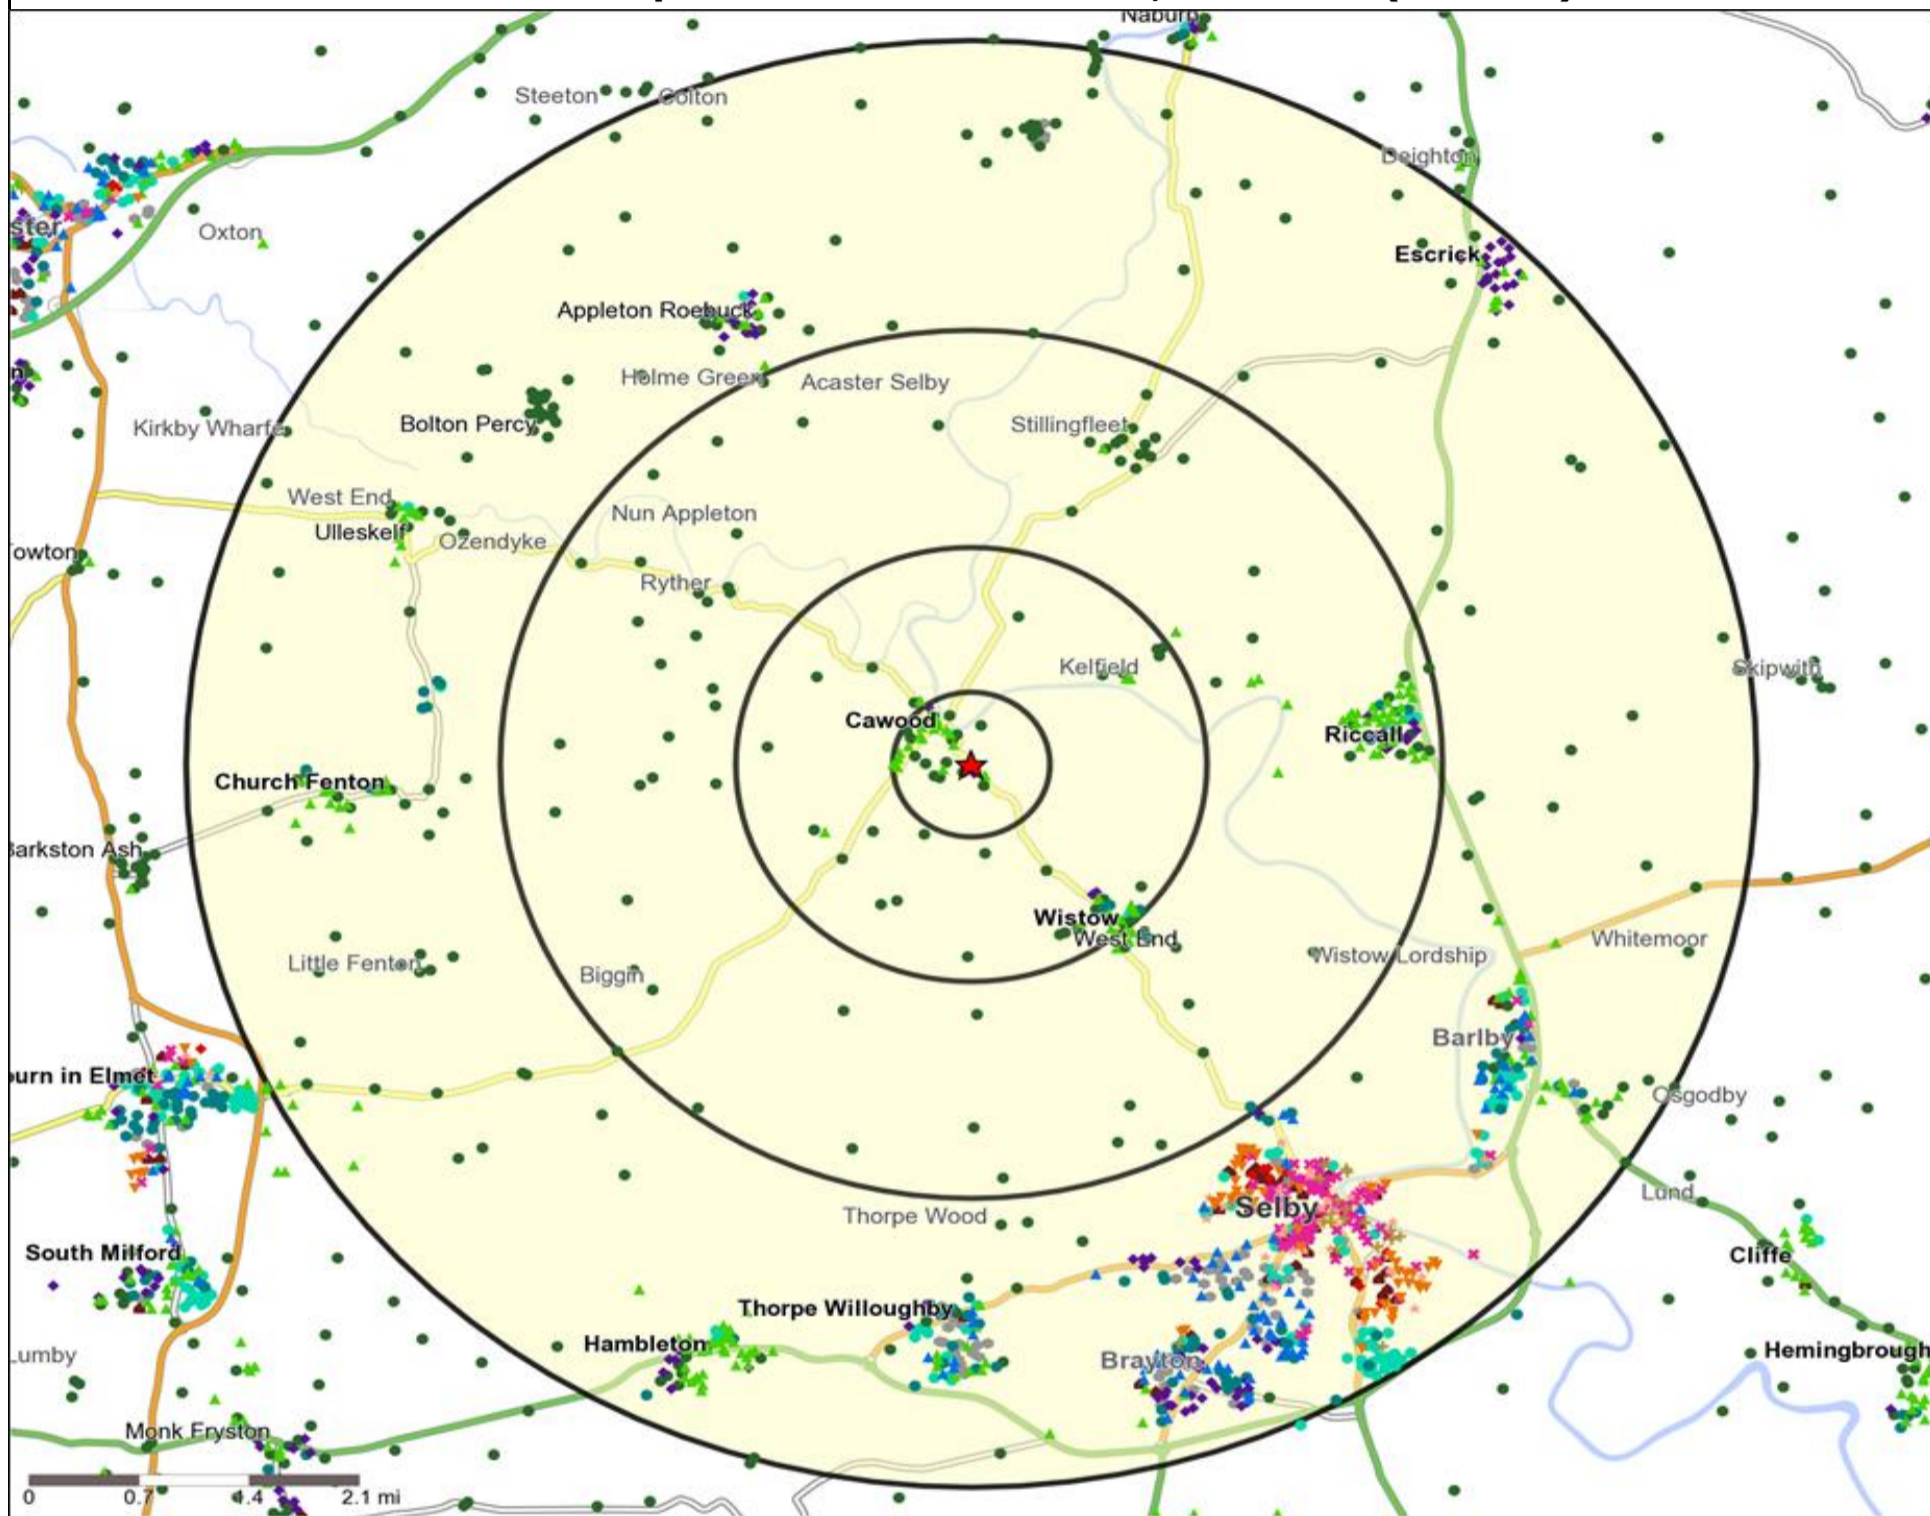

Mosaic UK Map and Data: CASTLE INN, CAWOOD (114359)

Copyright Experian Ltd, HERE 2015. Ordnance Survey © Crown copyright 2015

Location	Mosaic UK Groups	D Rural Reality	H Aspiring Homemakers	L Vintage Value
0.5, 1.5, 3 & 5 Mile Distance	A City Prosperity	E Senior Security	I Family Basics	M Modest Traditions
Rivers, Canals and Lakes	B Prestige Positions	F Suburban Stability	J Transient Renters	N Urban Cohesion
	C Country Living	G Domestic Success	K Municipal Challenge	O Rental Hubs

Mosaic UK Data Table (Residential)

	Count:					Index:				
	0 - 0.5 Miles	0 - 1.5 Miles	0 - 3.0 Miles	0 - 5.0 Miles	15 Min Drivetime	0 - 0.5	0 - 1.5	0 - 3.0	0 - 5.0	15 Min Drivetime
A City Prosperity (18+)	0	0	0	0	0	0	0	0	0	0
B Prestige Positions (18+)	13	28	225	2,364	1,560	16	18	58	94	63
C Country Living (18+)	515	1,119	2,366	5,783	4,973	652	764	636	241	210
D Rural Reality (18+)	609	883	2,229	5,381	5,712	773	604	600	225	241
E Senior Security (18+)	0	0	0	2,350	1,939	0	0	0	84	70
F Suburban Stability (18+)	0	0	25	2,940	2,196	0	0	8	139	105
G Domestic Success (18+)	0	45	288	2,752	3,188	0	25	64	95	111
H Aspiring Homemakers (18+)	0	7	126	3,524	4,268	0	4	26	112	137
I Family Basics (18+)	0	0	0	2,652	2,802	0	0	0	106	114
J Transient Renters (18+)	0	0	0	2,832	3,154	0	0	0	142	160
K Municipal Challenge (18+)	0	0	0	568	592	0	0	0	28	30
L Vintage Value (18+)	0	0	0	1,499	1,689	0	0	0	69	79
M Modest Traditions (18+)	0	0	0	1,206	1,407	0	0	0	74	87
N Urban Cohesion (18+)	0	0	0	0	0	0	0	0	0	0
O Rental Hubs (18+)	0	28	99	662	661	0	17	24	25	25
Adults 18+ estimate 2015	1,137	2,110	5,358	34,513	34,141	100	100	100	100	100