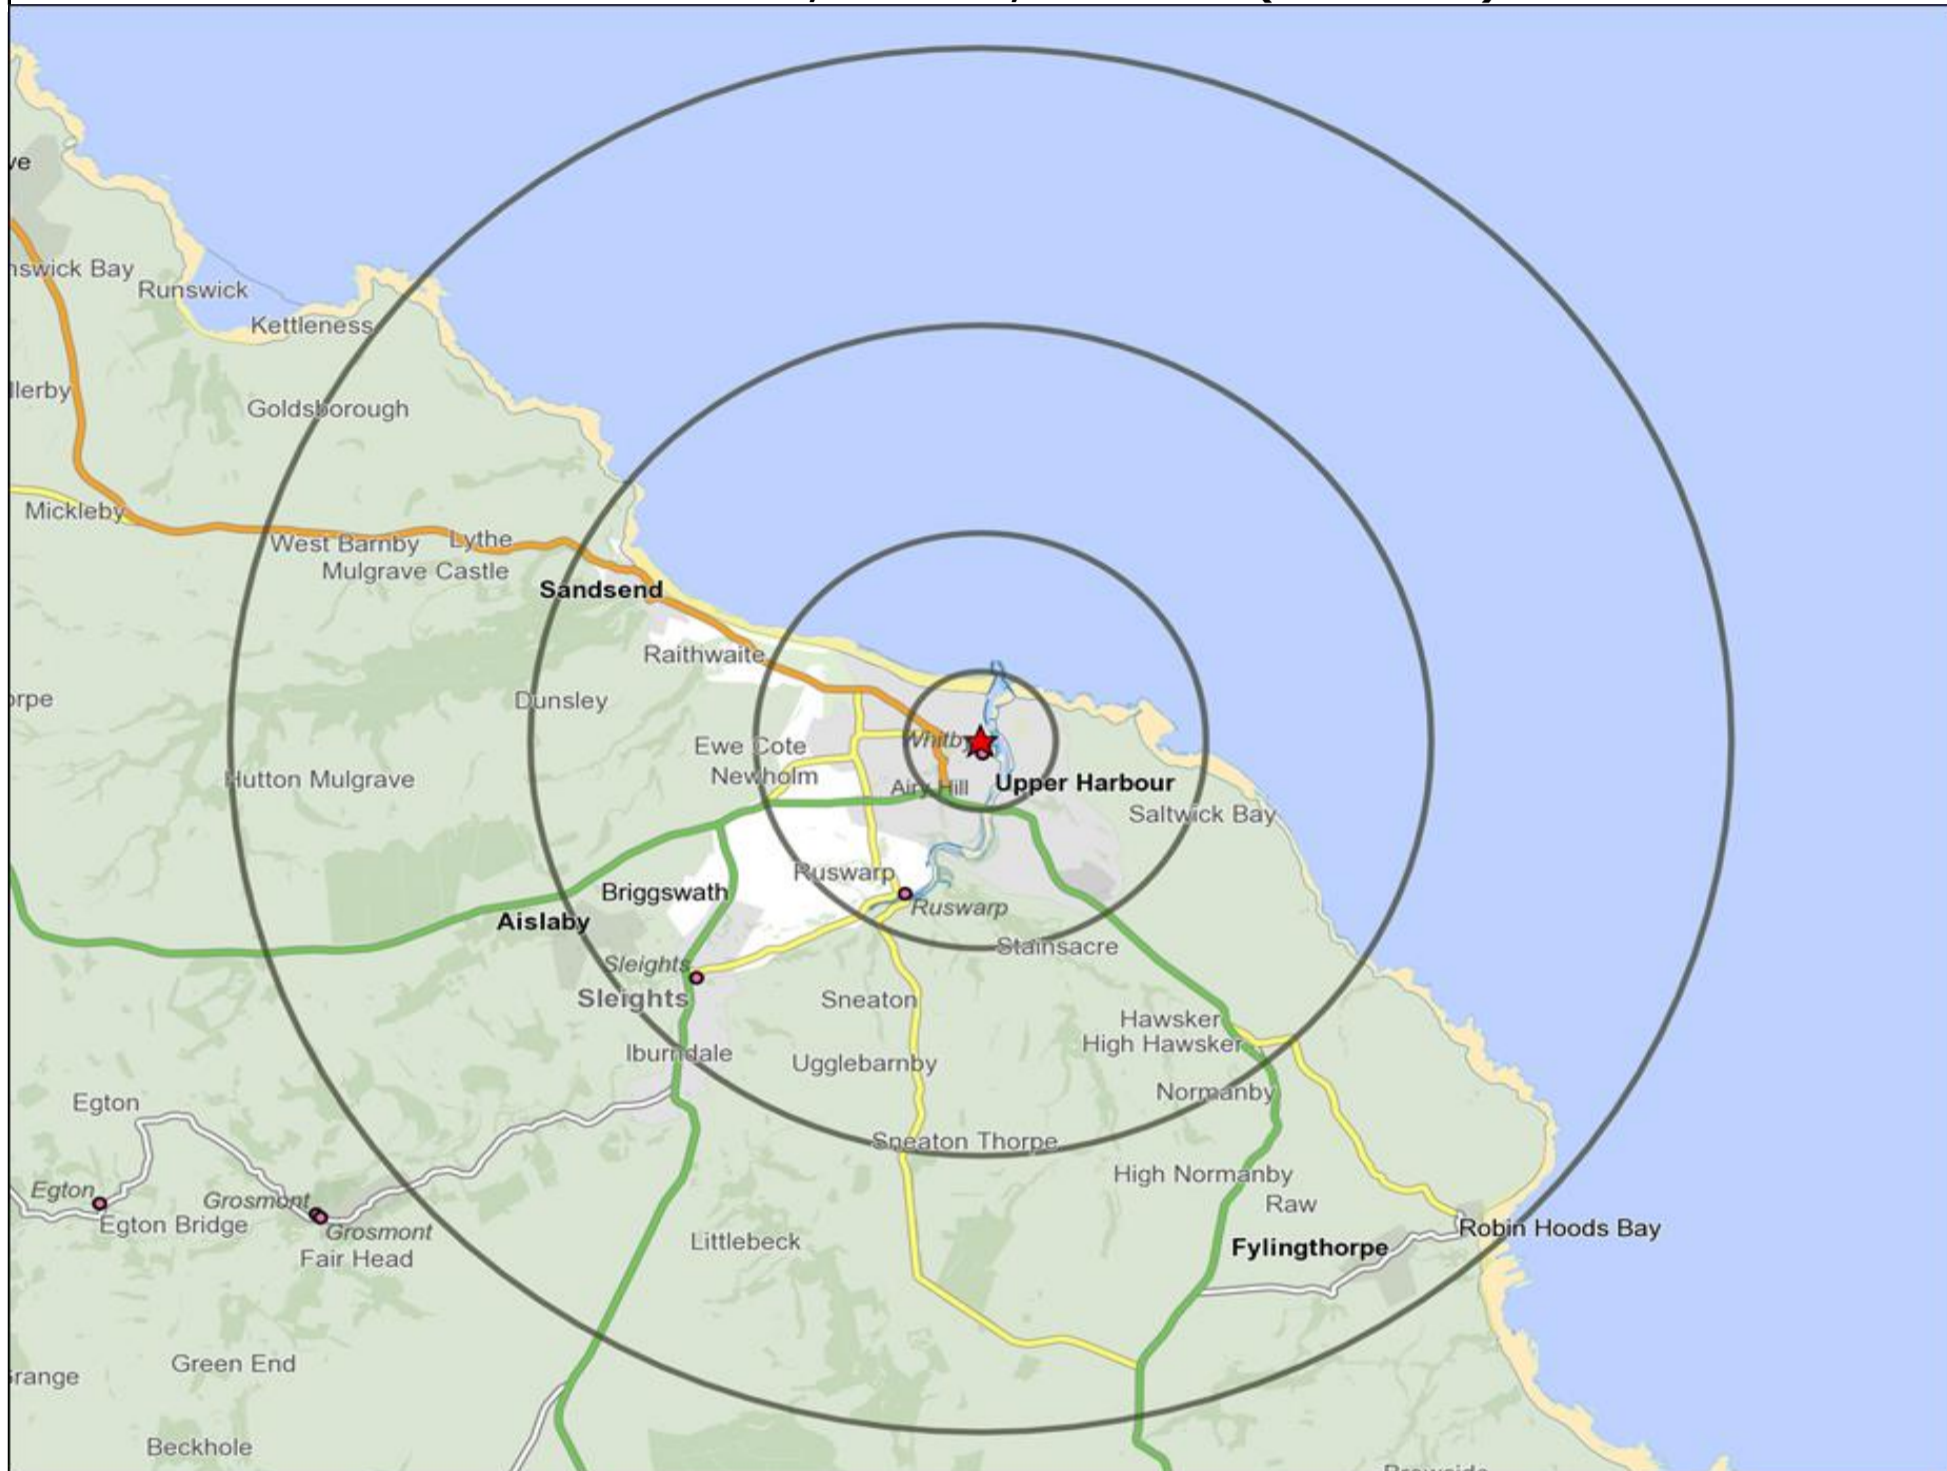

**Customer Profile Report for BLACK SWAN HOTEL, WHITBY (Punch Outlet Number: 200096)
69 BAXTERGATE, WHITBY, YO21 1BL (YO21 1BL)**

Copyright Experian Ltd, HERE 2015. Ordnance Survey © Crown copyright 2015

★ Location ○ 0.5, 1.5, 3 & 5 Mile Distance

Age Data Table

	Count:					Index:				
	0 - 0.5 Miles	0 - 1.5 Miles	0 - 3.0 Miles	0 - 5.0 Miles	15 Min Drivetime	0 - 0.5 Miles	0 - 1.5 Miles	0 - 3.0 Miles	0 - 5.0 Miles	15 Min Drivetime
0-15	630	2,090	2,460	2,683	2,765	59	80	77	75	74
16-17	79	265	330	383	384	60	82	84	86	83
18-24	440	964	1,100	1,167	1,191	85	77	72	67	66
25-34	659	1,513	1,691	1,779	1,810	85	80	73	68	66
35-44	555	1,310	1,562	1,743	1,828	77	75	73	72	72
45-54	970	2,187	2,722	3,093	3,277	120	111	113	114	116
55-64	1,031	2,114	2,633	3,165	3,382	160	135	137	146	150
65+	1,326	3,394	4,441	5,156	5,363	129	136	146	149	149
Population estimate 2015	5,690	13,837	16,939	19,169	20,000	100	100	100	100	100

Mosaic UK Map and Data: BLACK SWAN HOTEL, WHITBY (200096)

Copyright Experian Ltd, HERE 2015. Ordnance Survey © Crown copyright 2015

- ★ Location
- 0.5, 1.5, 3 & 5 Mile Distance
- ~ Rivers, Canals and Lakes
- Mosaic UK Groups
- A City Prosperity
- ◆ B Prestige Positions
- C Country Living
- ▲ D Rural Reality
- E Senior Security
- ▲ F Suburban Stability
- G Domestic Success
- H Aspiring Homemakers
- ▼ I Family Basics
- ✕ J Transient Renters
- ◆ K Municipal Challenge
- L Vintage Value
- ★ M Modest Traditions
- ★ N Urban Cohesion
- + O Rental Hubs

- ★ Location
- Café / Wine Bar
- ▲ Dry Led
- 0.5, 1.5, 3 & 5 Mile Distance
- ▲ Circuit Bar
- Other
- ~ Rivers, Canals and Lakes
- Community Local
- ◆ Rural Character

Competition Type Summary Table

Reporting Category	0 - 0.5 Miles
Café / Wine Bar	8
Circuit Bar	6
Community Local	15
Dry Led	5
Branded Food Pub	0
Rural	0
Other	43
Total	77