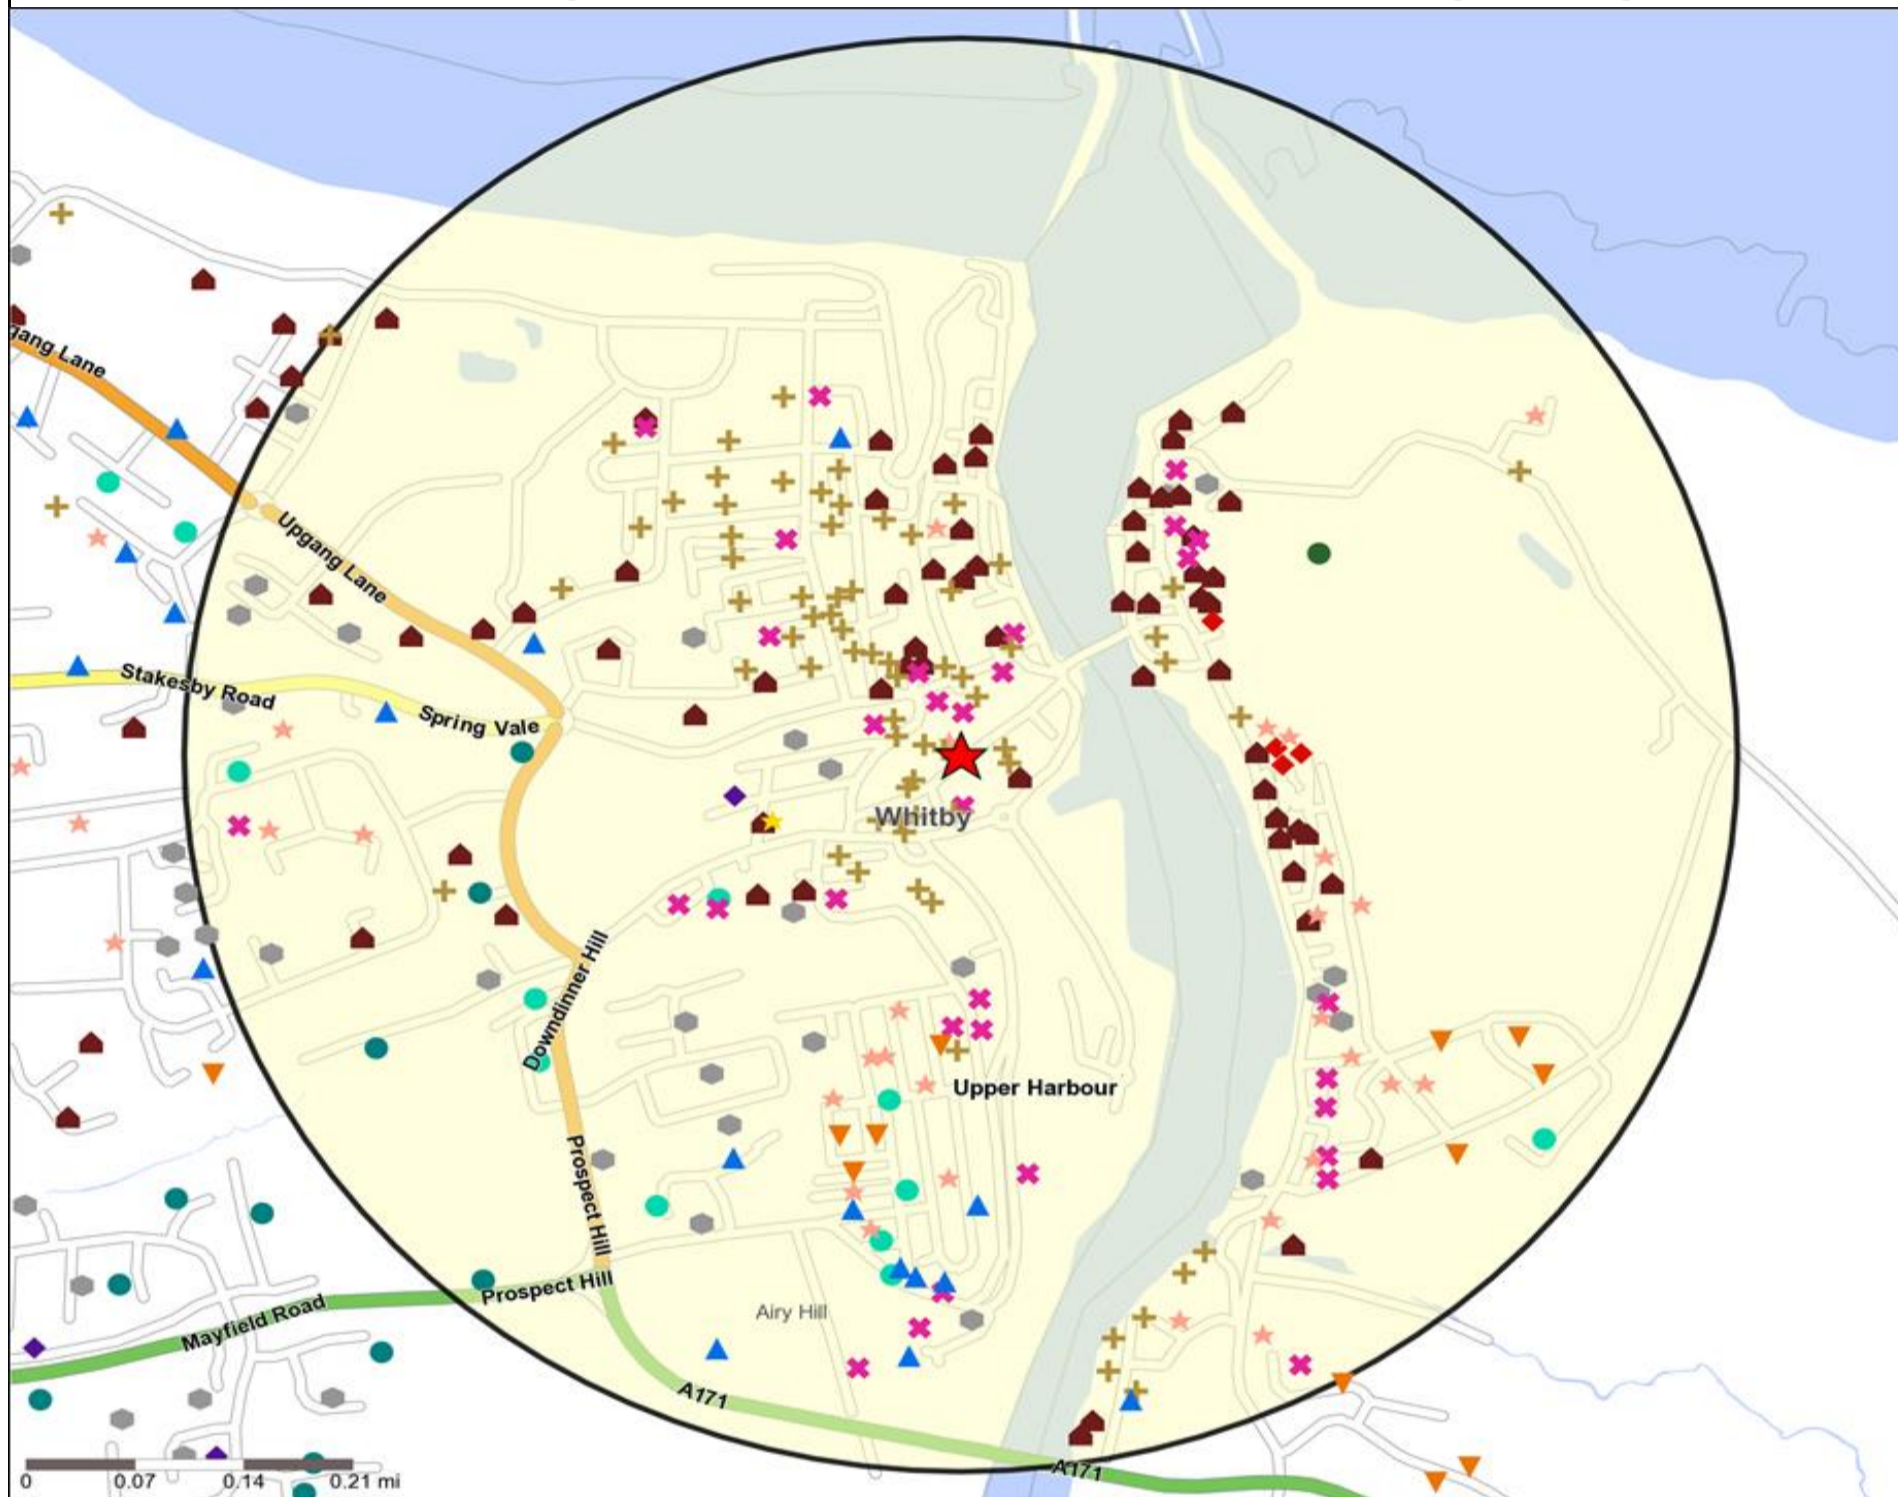

Mosaic UK Map and Data: BLACK SWAN HOTEL, WHITBY (200096)

Copyright Experian Ltd, HERE 2015. Ordnance Survey © Crown copyright 2015

- ★ Location
- Mosaic UK Groups
- ▲ D Rural Reality
- H Aspiring Homemakers
- L Vintage Value
- 0.5, 1.5, 3 & 5 Mile Distance
- A City Prosperity
- E Senior Security
- ▼ I Family Basics
- ★ M Modest Traditions
- ~ Rivers, Canals and Lakes
- B Prestige Positions
- ▲ F Suburban Stability
- ✖ J Transient Renters
- ★ N Urban Cohesion
- C Country Living
- G Domestic Success
- K Municipal Challenge
- + O Rental Hubs

Mosaic UK Data Table (Residential)

	Count:	Index:
	0 - 0.5 Miles	0 - 0.5 Miles
A City Prosperity (18+)	0	0
B Prestige Positions (18+)	3	1
C Country Living (18+)	11	3
D Rural Reality (18+)	18	5
E Senior Security (18+)	523	129
F Suburban Stability (18+)	278	92
G Domestic Success (18+)	63	15
H Aspiring Homemakers (18+)	212	47
I Family Basics (18+)	337	94
J Transient Renters (18+)	467	163
K Municipal Challenge (18+)	41	14
L Vintage Value (18+)	1,276	408
M Modest Traditions (18+)	634	269
N Urban Cohesion (18+)	10	4
O Rental Hubs (18+)	1,094	286
Adults 18+ estimate 2015	4,967	100