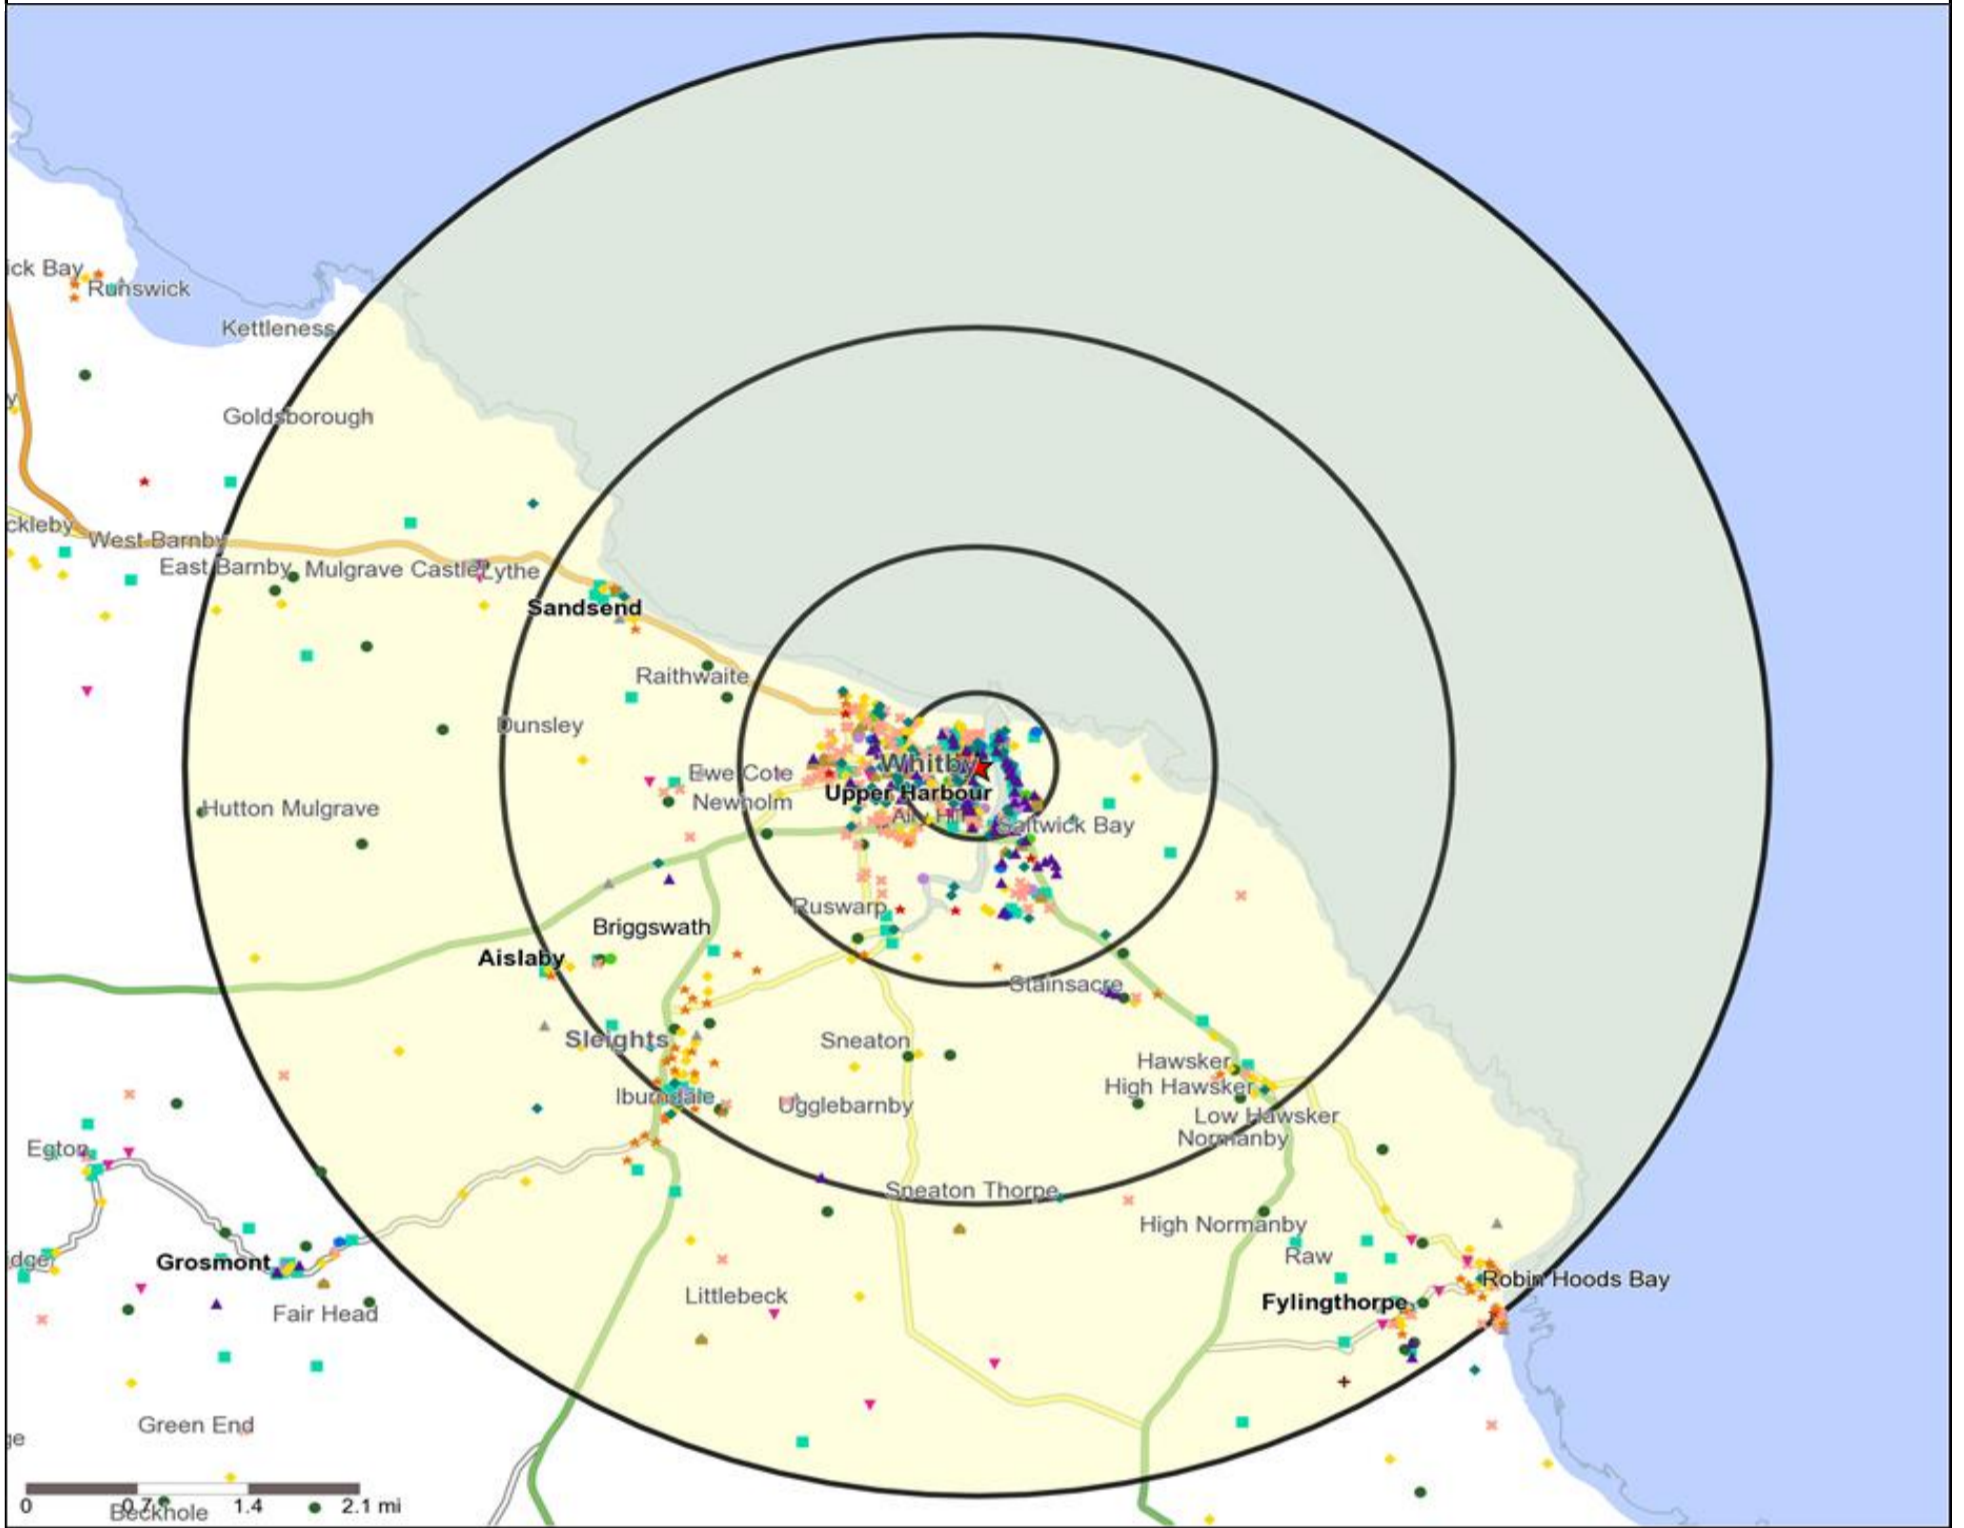

Occasions Map and Data: BLACK SWAN HOTEL, WHITBY (200096)

Copyright Experian Ltd, HERE 2015. Ordnance Survey © Crown copyright 2015

- ★ Location
- 0.5, 1.5, 3 & 5 Mile Distance
- ~ Rivers, Canals and Lakes
- Occasions Types
- 01 Mine's a Pint
- 02 Early Doors
- 03 Everyday is Friday
- ▲ 04 Weekend Millionaires
- 05 Out On The Town
- ▲ 06 Business and Pleasure
- 07 Sporting Pints
- 08 Student Social
- ▲ 09 Leisurely Lunch
- 10 Wining and Dining
- ▲ 11 Household Outing
- ★ 12 Midweek Meal Deal
- 13 Date Night
- ★ 14 Birthday Treat
- + 15 Pre Show Meal

Occasions Data Table

	Count:					Index:				
	0 - 0.5 Miles	0 - 1.5 Miles	0 - 3.0 Miles	0 - 5.0 Miles	15 Min Drivetime	0 - 0.5	0 - 1.5	0 - 3.0	0 - 5.0	15 Min Drivetime
01 Mine's a Pint	619	1,137	1,363	1,509	1,566	167	129	130	130	131
02 Early Doors	481	1,144	1,356	1,477	1,515	155	155	154	152	151
03 Everyday is Friday	285	684	785	838	853	108	109	105	101	100
04 Weekend Millionaires	444	964	1,043	1,108	1,131	116	106	96	93	92
05 Out On The Town	318	765	826	858	871	87	87	79	74	73
06 Business and Pleasure	101	235	302	348	363	53	52	56	58	59
07 Sporting Pints	278	605	642	655	660	69	63	56	51	50
08 Student Social	75	259	391	466	500	44	63	80	86	90
09 Leisurely Lunch	347	850	1,079	1,246	1,296	96	99	105	110	111
10 Wining and Dining	354	964	1,162	1,309	1,358	86	99	100	102	102
11 Household Outing	329	842	896	922	932	101	109	97	90	89
12 Midweek Meal Deal	133	397	598	740	758	73	91	115	129	128
13 Date Night	344	792	1,037	1,223	1,280	118	114	125	134	136
14 Birthday Treat	229	663	815	901	924	79	96	99	99	98
15 Pre Show Meal	84	230	265	285	296	84	96	93	91	91
Number of Occasions	4,421	10,531	12,560	13,885	14,303	100	100	100	100	100