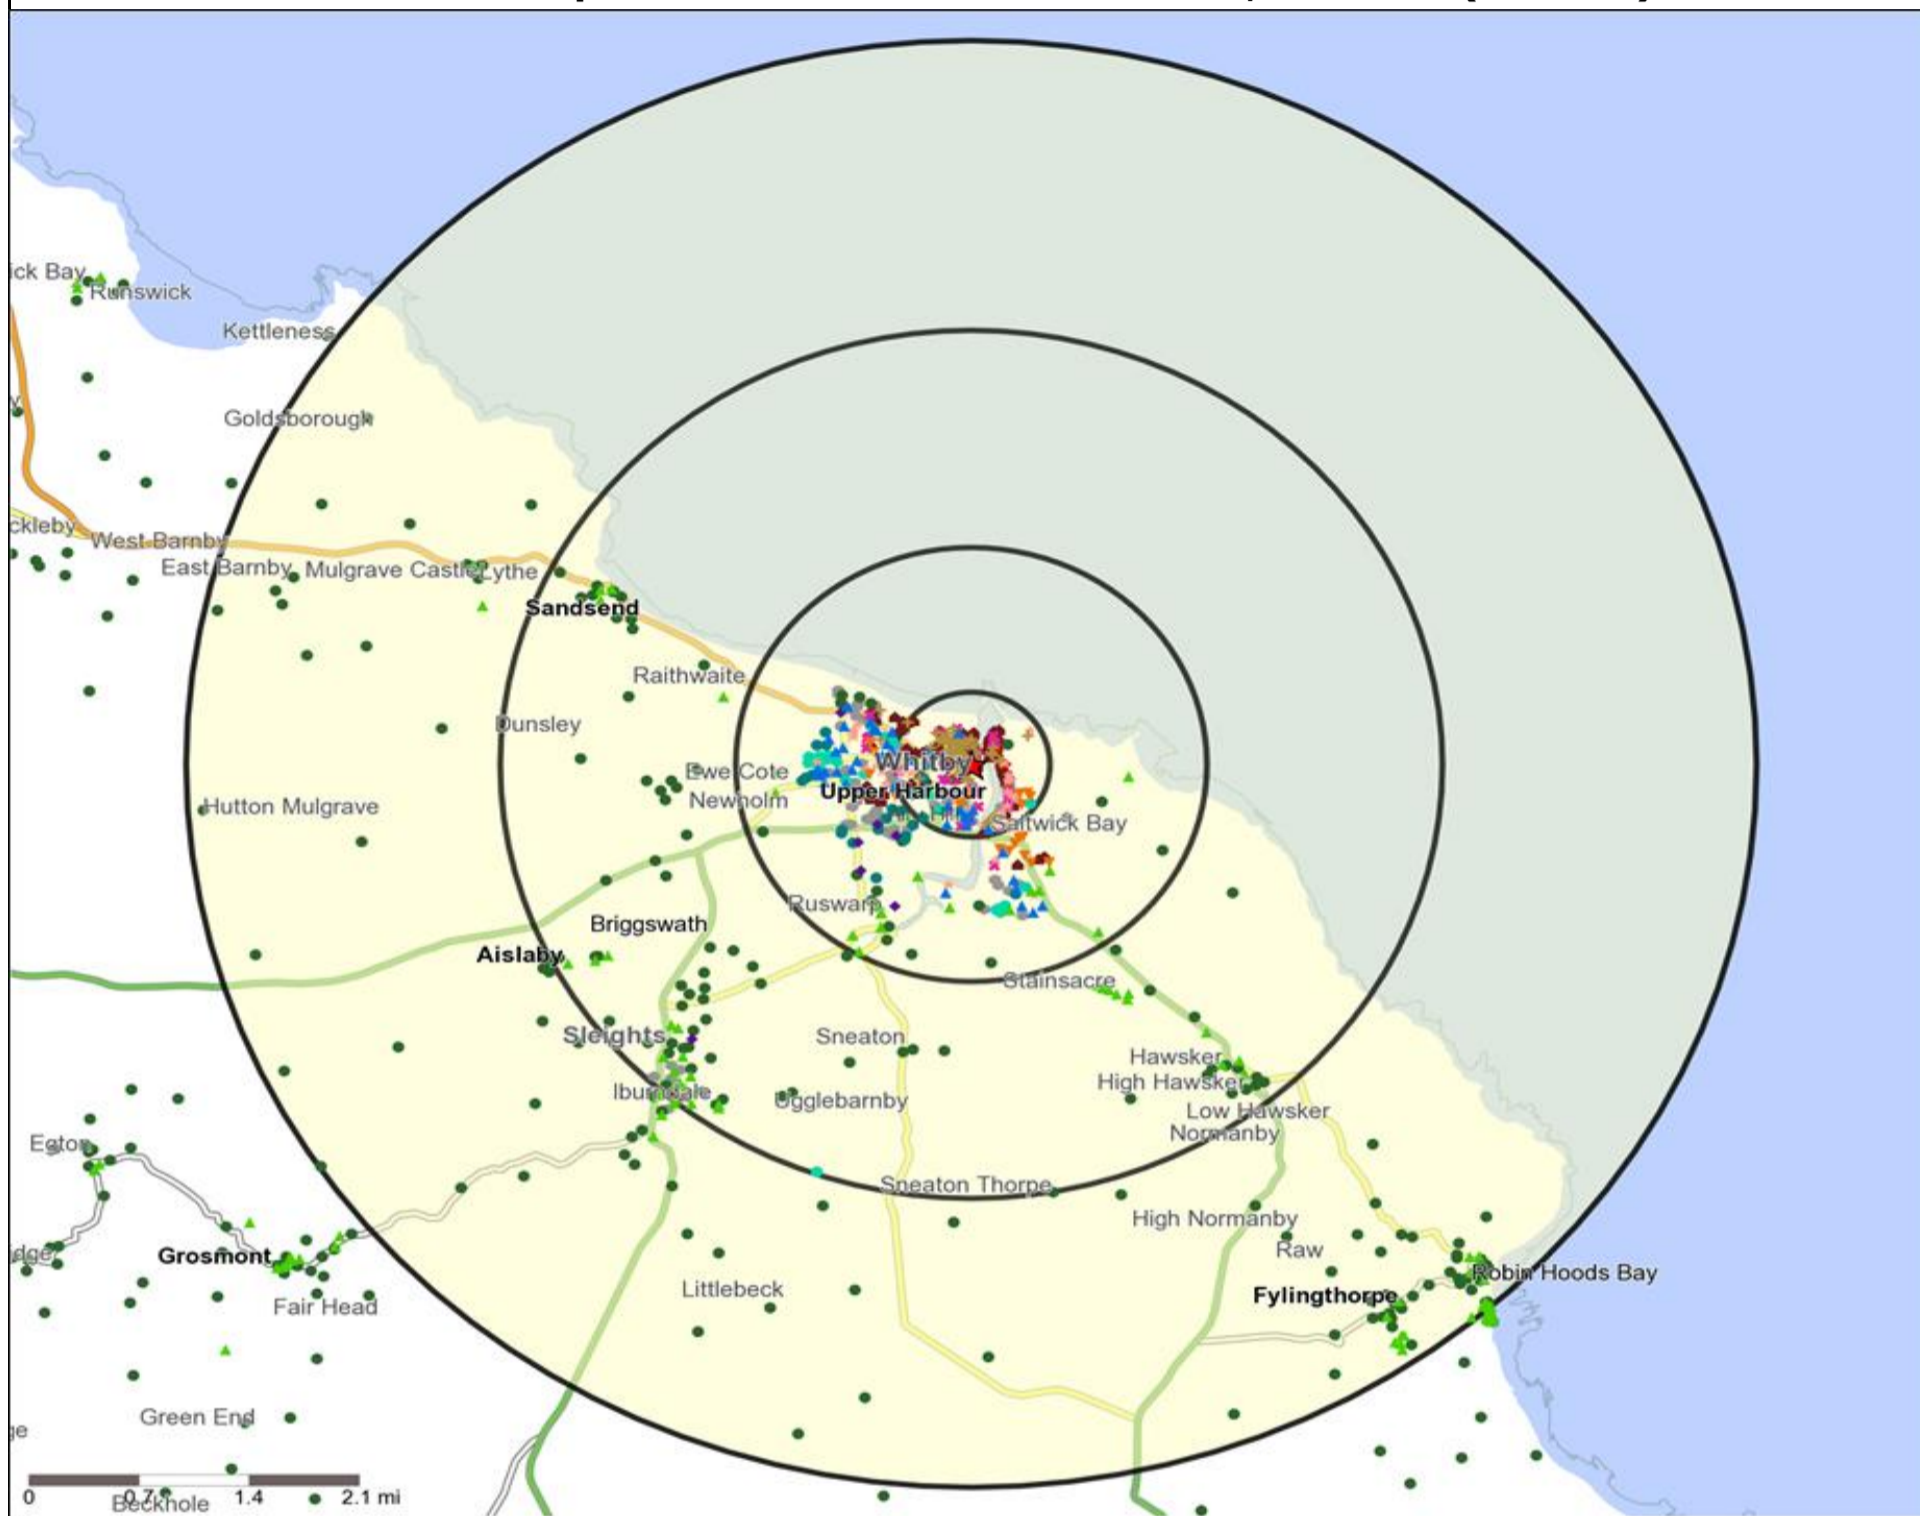

★ Location ○ 0.5, 1.5, 3 & 5 Mile Distance

Age Data Table

	Count:					Index:				
	0 - 0.5 Miles	0 - 1.5 Miles	0 - 3.0 Miles	0 - 5.0 Miles	15 Min Drivetime	0 - 0.5 Miles	0 - 1.5 Miles	0 - 3.0 Miles	0 - 5.0 Miles	15 Min Drivetime
0-15	630	2,090	2,460	2,683	2,765	59	80	77	75	74
16-17	79	265	330	383	384	60	82	84	86	83
18-24	440	964	1,100	1,167	1,191	85	77	72	67	66
25-34	659	1,513	1,691	1,779	1,810	85	80	73	68	66
35-44	555	1,310	1,562	1,743	1,828	77	75	73	72	72
45-54	970	2,187	2,722	3,093	3,277	120	111	113	114	116
55-64	1,031	2,114	2,633	3,165	3,382	160	135	137	146	150
65+	1,326	3,394	4,441	5,156	5,363	129	136	146	149	149
Population estimate 2015	5,690	13,837	16,939	19,169	20,000	100	100	100	100	100

Mosaic UK Map and Data: BLACK SWAN HOTEL, WHITBY (200096)

Copyright Experian Ltd, HERE 2015. Ordnance Survey © Crown copyright 2015

- ★ Location
- 0.5, 1.5, 3 & 5 Mile Distance
- ~ Rivers, Canals and Lakes
- Mosaic UK Groups
- A City Prosperity
- ◆ B Prestige Positions
- C Country Living
- ▲ D Rural Reality
- E Senior Security
- ▲ F Suburban Stability
- G Domestic Success
- H Aspiring Homemakers
- ▼ I Family Basics
- ✕ J Transient Renters
- ◆ K Municipal Challenge
- L Vintage Value
- ★ M Modest Traditions
- ★ N Urban Cohesion
- + O Rental Hubs

- ★ Location
- Café / Wine Bar
- ▲ Dry Led
- 0.5, 1.5, 3 & 5 Mile Distance
- ▲ Circuit Bar
- Other
- ~ Rivers, Canals and Lakes
- Community Local
- ◆ Rural Character

Competition Type Summary Table

Reporting Category	0 - 0.5 Miles
Café / Wine Bar	8
Circuit Bar	6
Community Local	15
Dry Led	5
Branded Food Pub	0
Rural	0
Other	43
Total	77