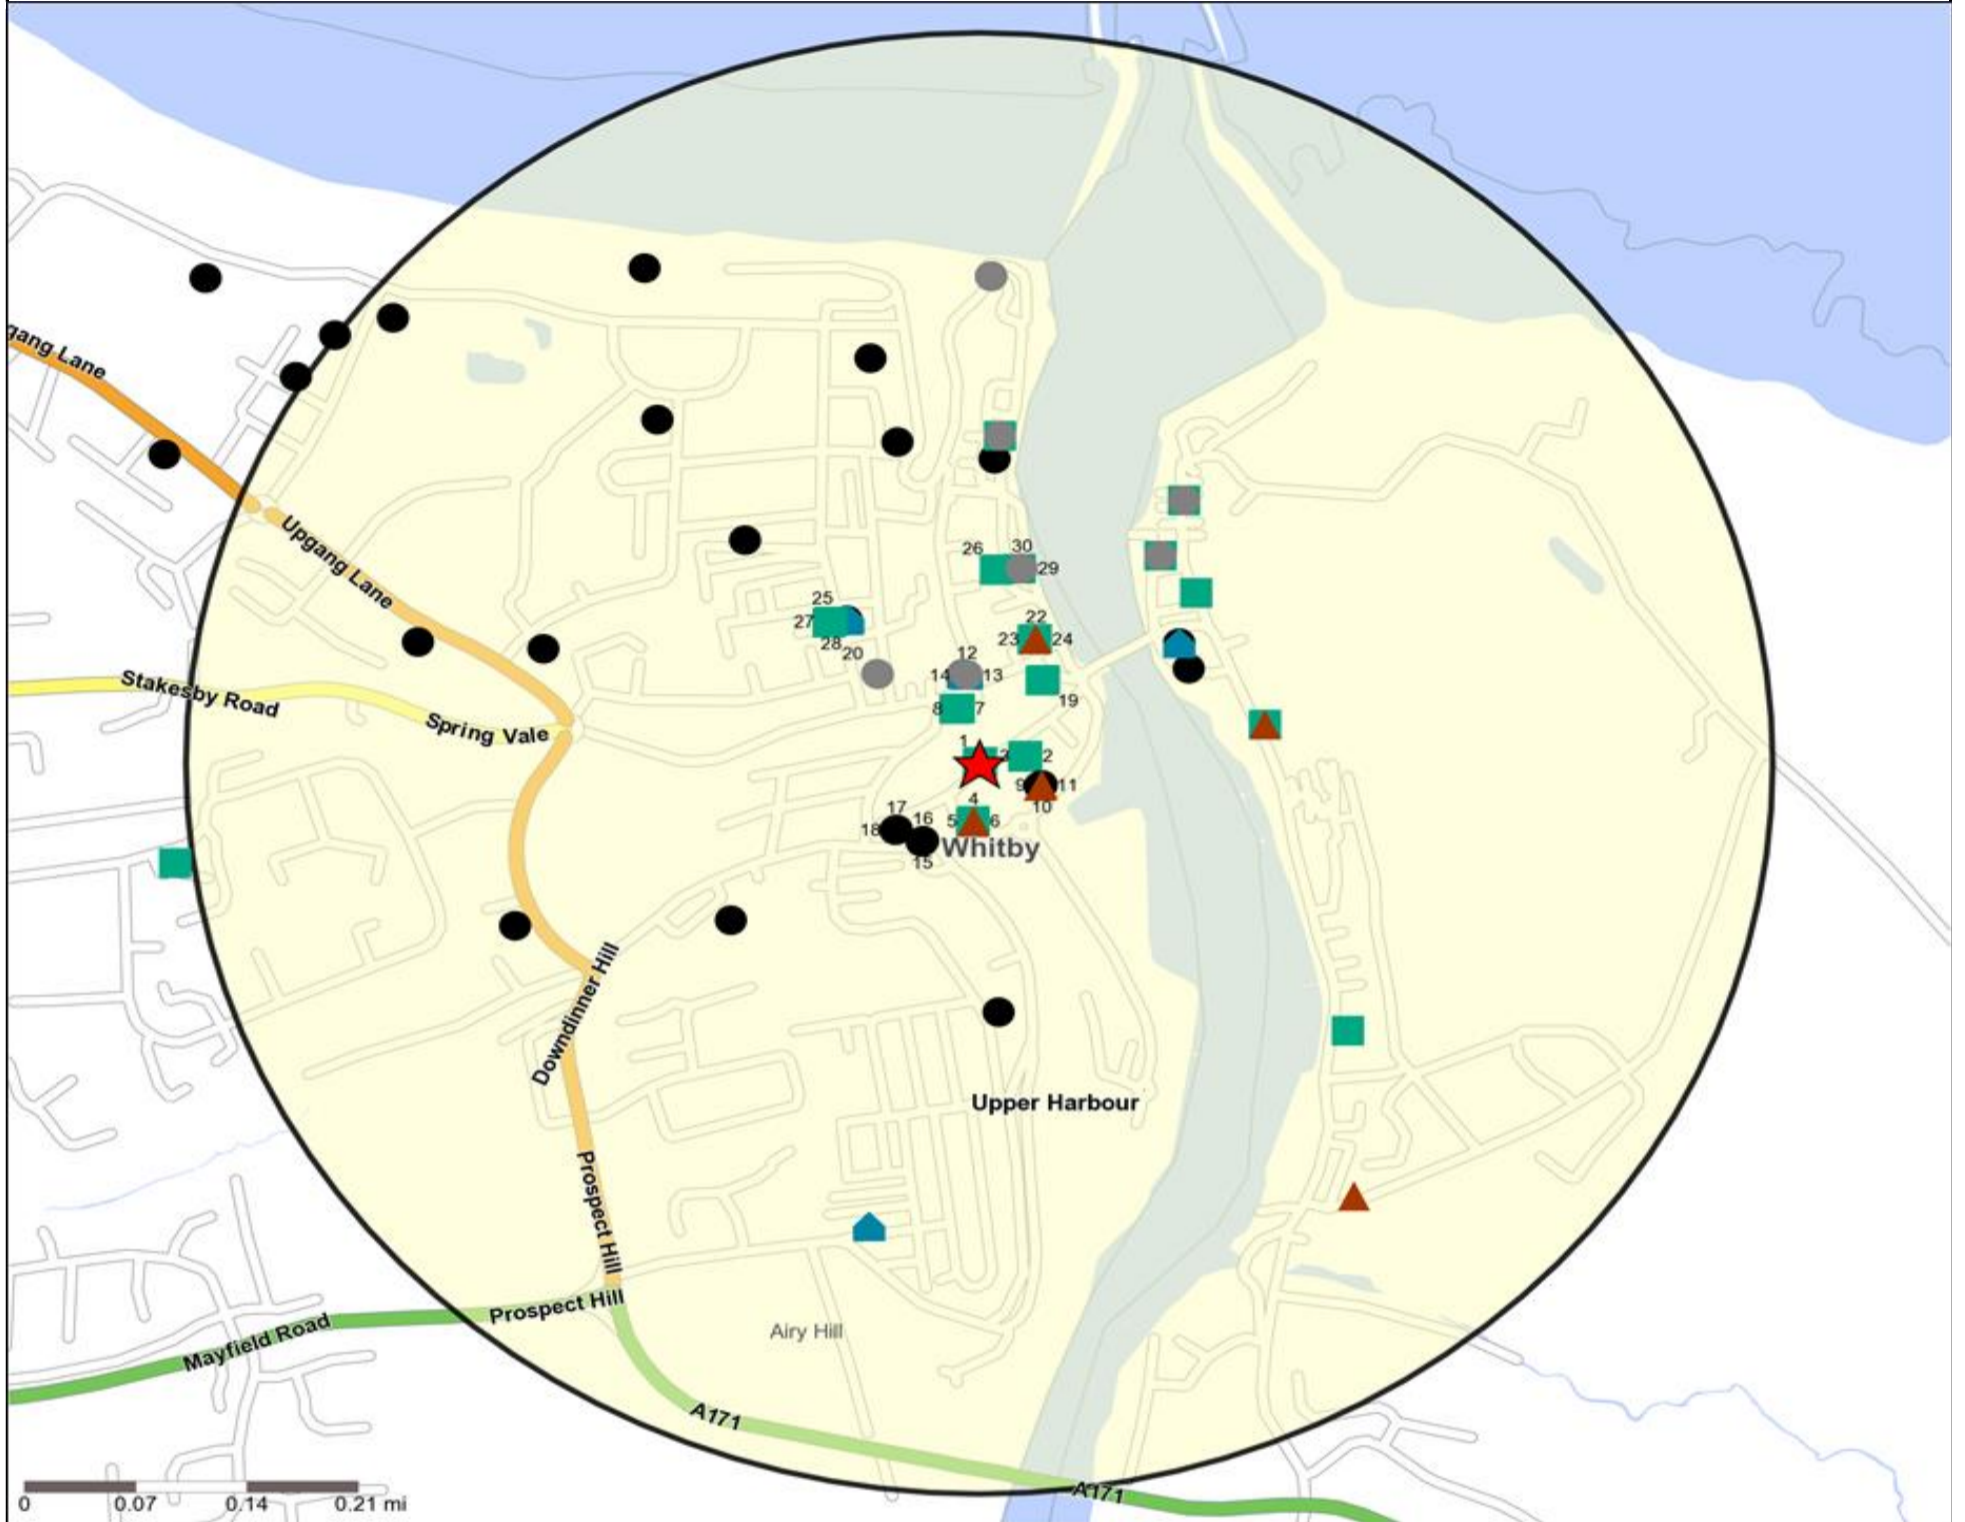

Competition Map and Data: BLACK SWAN HOTEL, WHITBY (200096)

Numbers on competition points relate to the distance ranking in the competition table on page 7. Copyright Experian Ltd, HERE 2015. Ordnance Survey © Crown copyright 2015

Competition Type Summary Table

Reporting Category	0 - 0.5 Miles	0 - 1.5 Miles	0 - 3.0 Miles	0 - 5.0 Miles
Café / Wine Bar	8	9	10	10
Circuit Bar	6	6	6	7
Community Local	15	17	23	26
Dry Led	5	5	6	7
Branded Food Pub	0	1	1	1
Rural	0	0	0	1
Other	43	57	66	70
Total	77	95	112	122

- ★ Location
- Café / Wine Bar
- ▲ Dry Led
- 0.5, 1.5, 3 & 5 Mile Distance
- ▲ Circuit Bar
- Other
- ~ Rivers, Canals and Lakes
- Community Local
- ◆ Rural Character

Competition Type Summary Table

Reporting Category	0 - 0.5 Miles
Café / Wine Bar	8
Circuit Bar	6
Community Local	15
Dry Led	5
Branded Food Pub	0
Rural	0
Other	43
Total	77