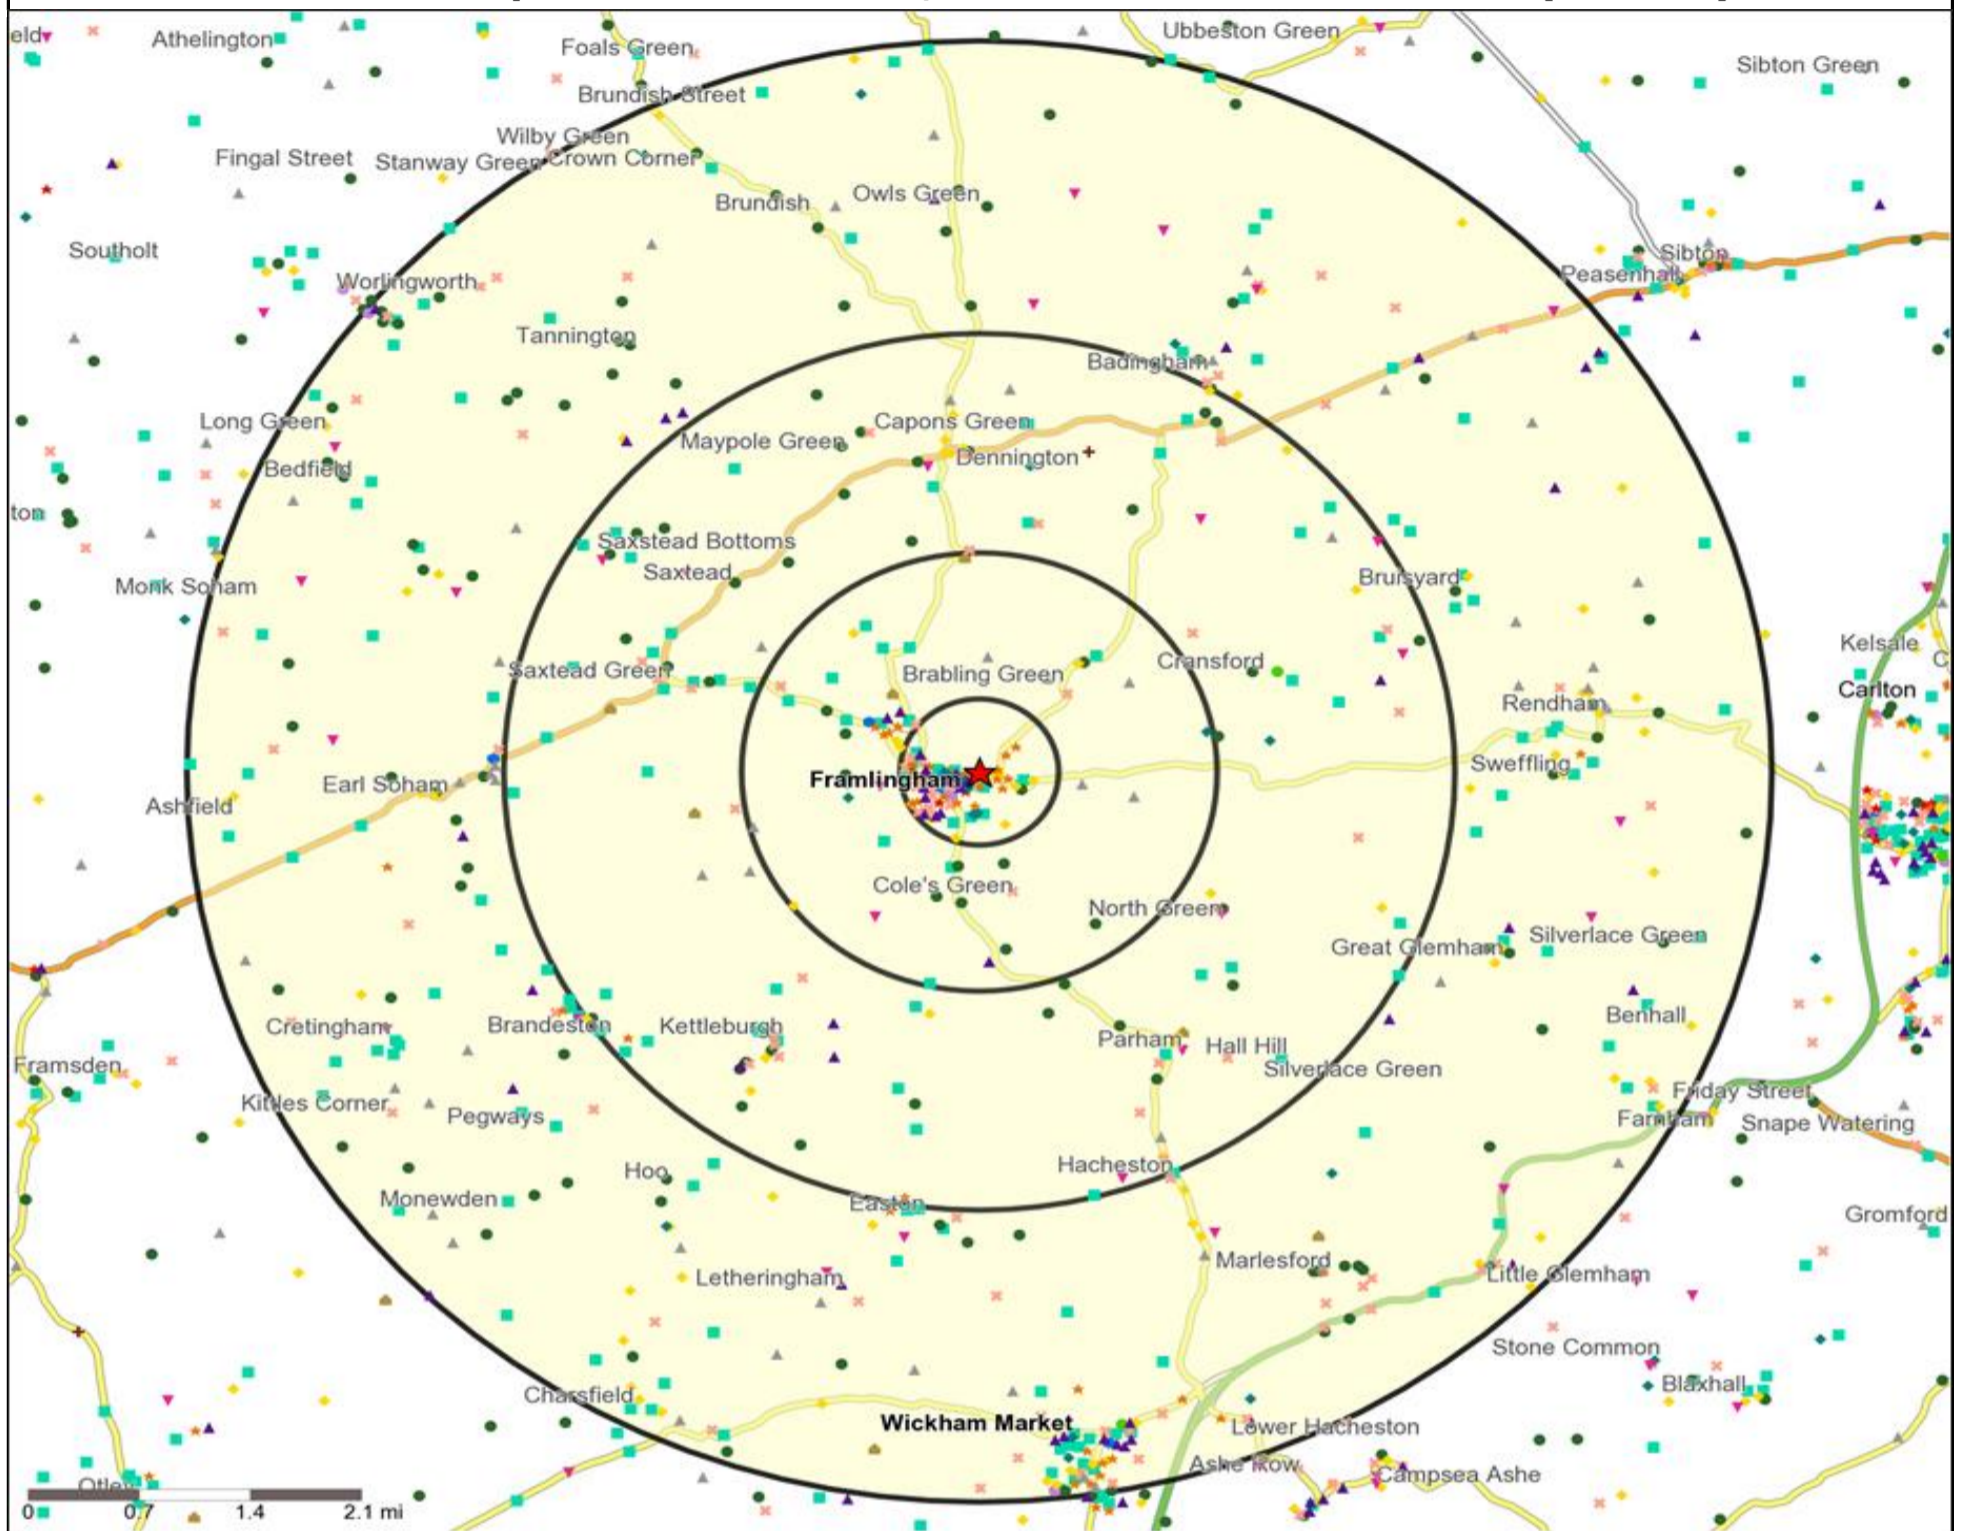

Occasions Map and Data: CASTLE, FRAMLINGHAM NR WOODB (200195)

Copyright Experian Ltd, HERE 2015. Ordnance Survey © Crown copyright 2015

- ★ Location
- 0.5, 1.5, 3 & 5 Mile Distance
- ~ Rivers, Canals and Lakes
- Occasions Types
- 01 Mine's a Pint
- 02 Early Doors
- 03 Everyday is Friday
- ▲ 04 Weekend Millionaires
- 05 Out On The Town
- ▲ 06 Business and Pleasure
- 07 Sporting Pints
- 08 Student Social
- ▼ 09 Leisurely Lunch
- 10 Wining and Dining
- 11 Household Outing
- ★ 12 Midweek Meal Deal
- 13 Date Night
- ★ 14 Birthday Treat
- + 15 Pre Show Meal

Occasions Data Table

	Count:					Index:				
	0 - 0.5 Miles	0 - 1.5 Miles	0 - 3.0 Miles	0 - 5.0 Miles	15 Min Drivetime	0 - 0.5	0 - 1.5	0 - 3.0	0 - 5.0	15 Min Drivetime
01 Mine's a Pint	154	208	338	838	1,180	122	127	134	145	145
02 Early Doors	131	169	249	588	831	124	124	118	122	122
03 Everyday is Friday	95	120	162	332	511	105	103	90	81	88
04 Weekend Millionaires	87	108	162	384	633	67	64	63	65	75
05 Out On The Town	57	68	108	230	324	45	42	43	40	40
06 Business and Pleasure	35	57	114	306	385	54	68	89	104	92
07 Sporting Pints	48	58	72	153	285	35	32	26	24	32
08 Student Social	70	100	224	575	743	119	132	192	215	196
09 Leisurely Lunch	162	210	328	763	1,054	131	132	134	136	133
10 Wining and Dining	167	213	323	715	983	119	118	116	112	109
11 Household Outing	56	71	104	238	392	50	49	47	47	55
12 Midweek Meal Deal	142	176	232	432	588	227	218	187	152	146
13 Date Night	165	211	318	731	1,010	166	164	161	161	157
14 Birthday Treat	129	161	217	457	649	130	125	110	101	101
15 Pre Show Meal	14	21	50	139	178	41	47	73	89	81
Number of Occasions	1,512	1,951	3,001	6,881	9,746	100	100	100	100	100