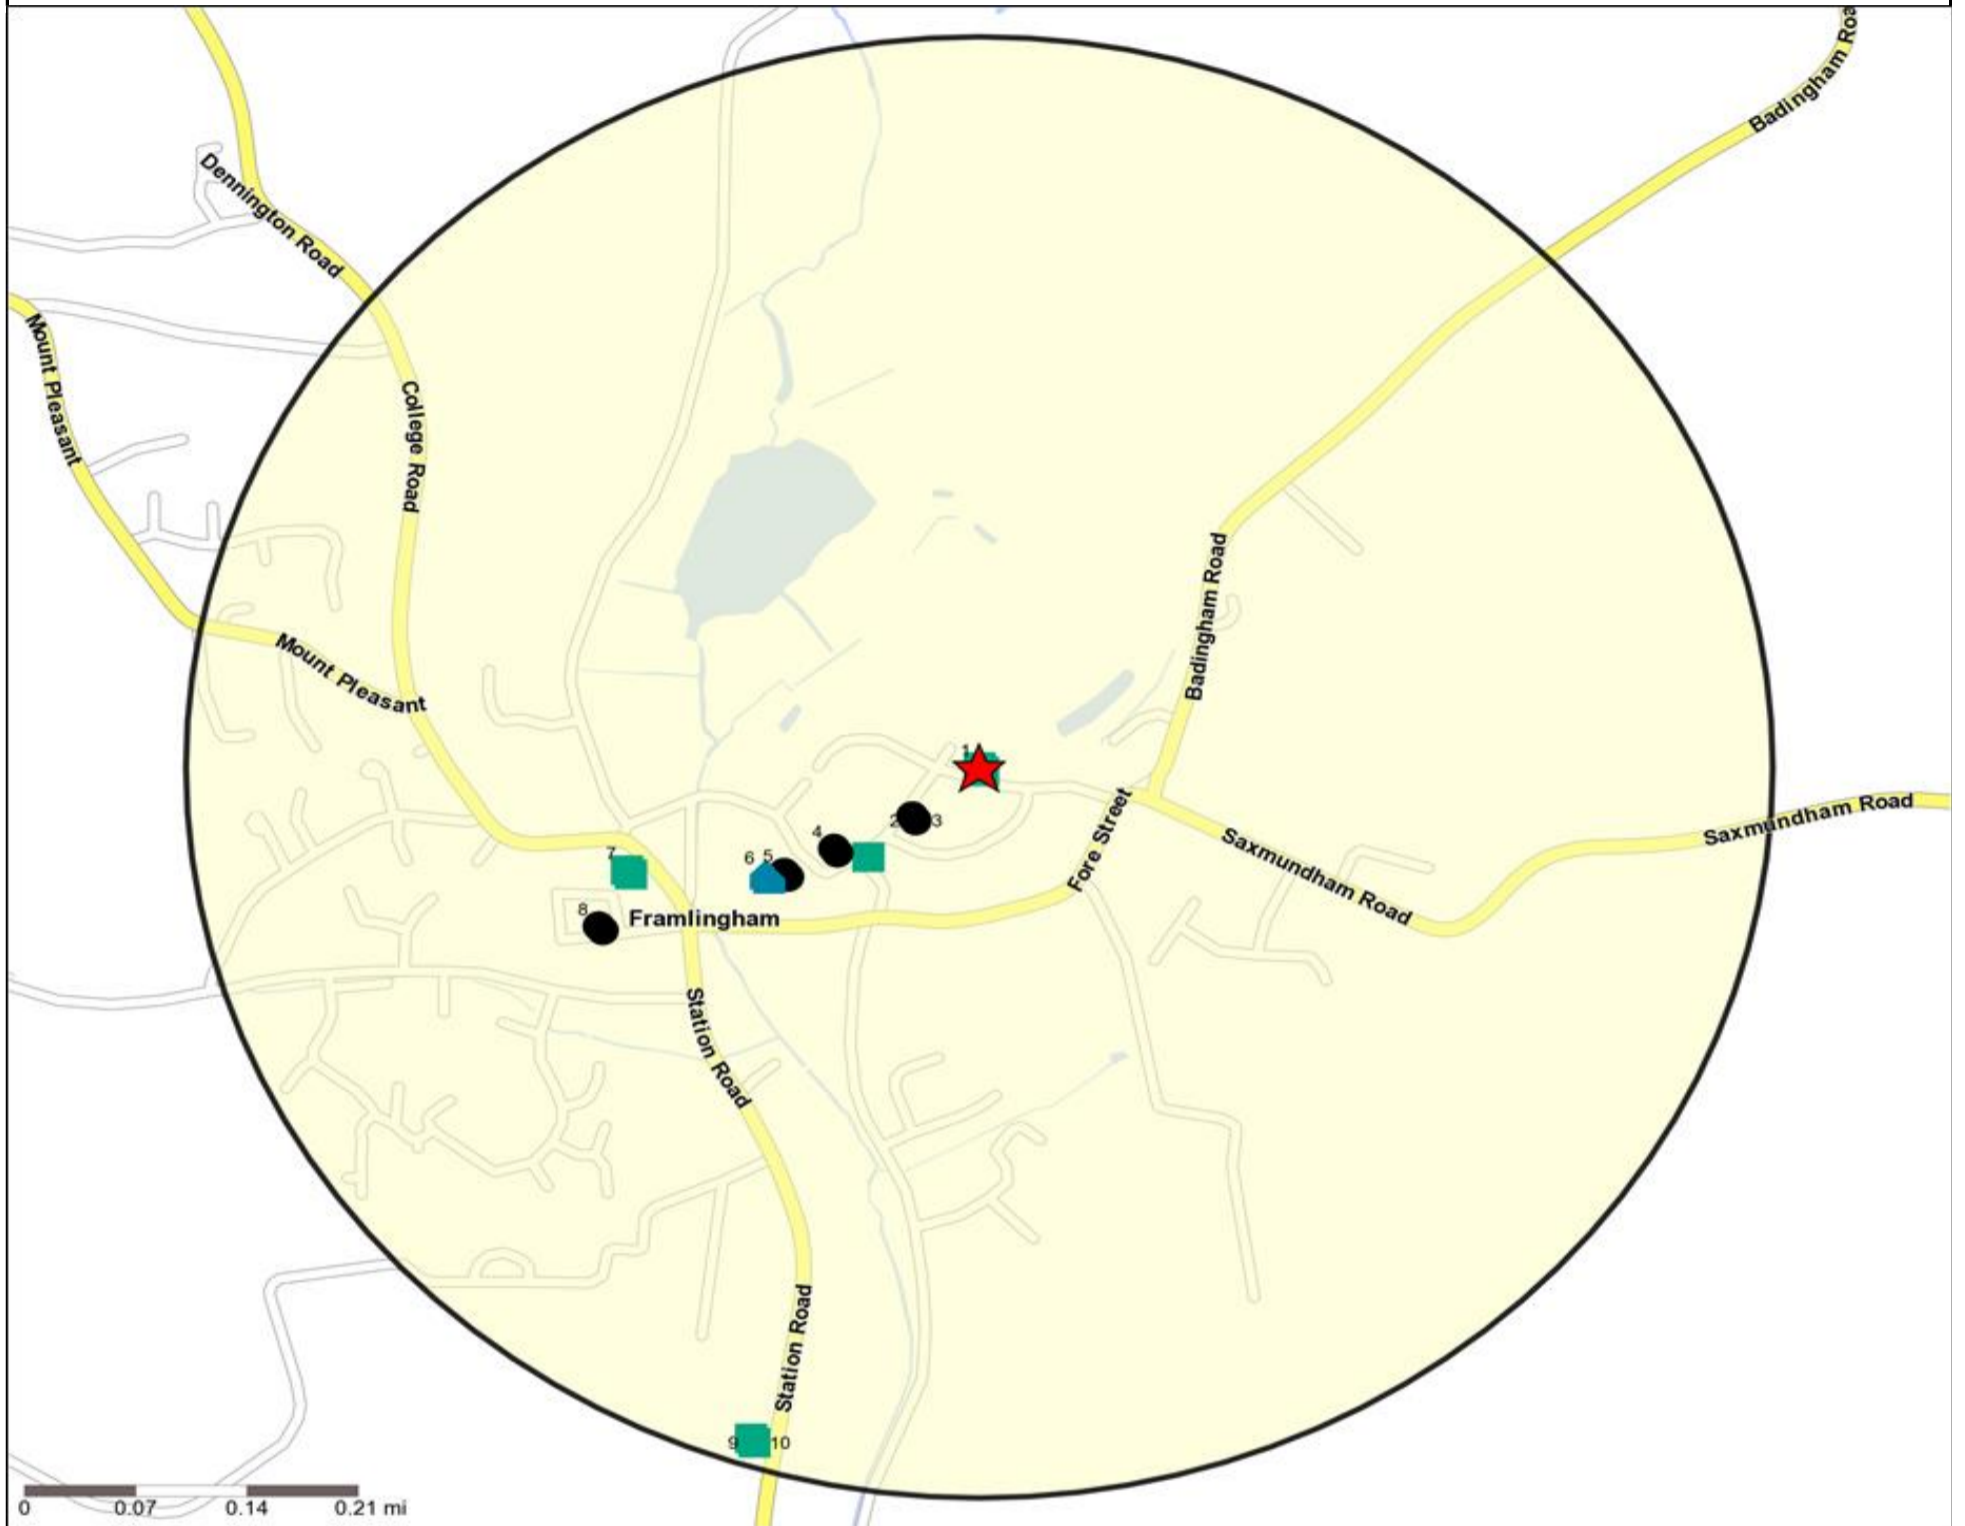

Competition Map and Data: CASTLE, FRAMLINGHAM NR WOODB (200195)

Numbers on competition points relate to the distance ranking in the competition table on page 7. Copyright Experian Ltd, HERE 2015. Ordnance Survey © Crown copyright 2015

- Location
- Branded Food
- Dry Led
- Café / Wine Bar
- Other
- 0.5, 1.5, 3 & 5 Mile Distance
- Circuit Bar
- Rural Character
- Rivers, Canals and Lakes
- Community Local

Competition Type Summary Table

Reporting Category	0 - 0.5 Miles
Café / Wine Bar	0
Circuit Bar	0
Community Local	4
Dry Led	1
Branded Food Pub	0
Rural	0
Other	5
Total	10