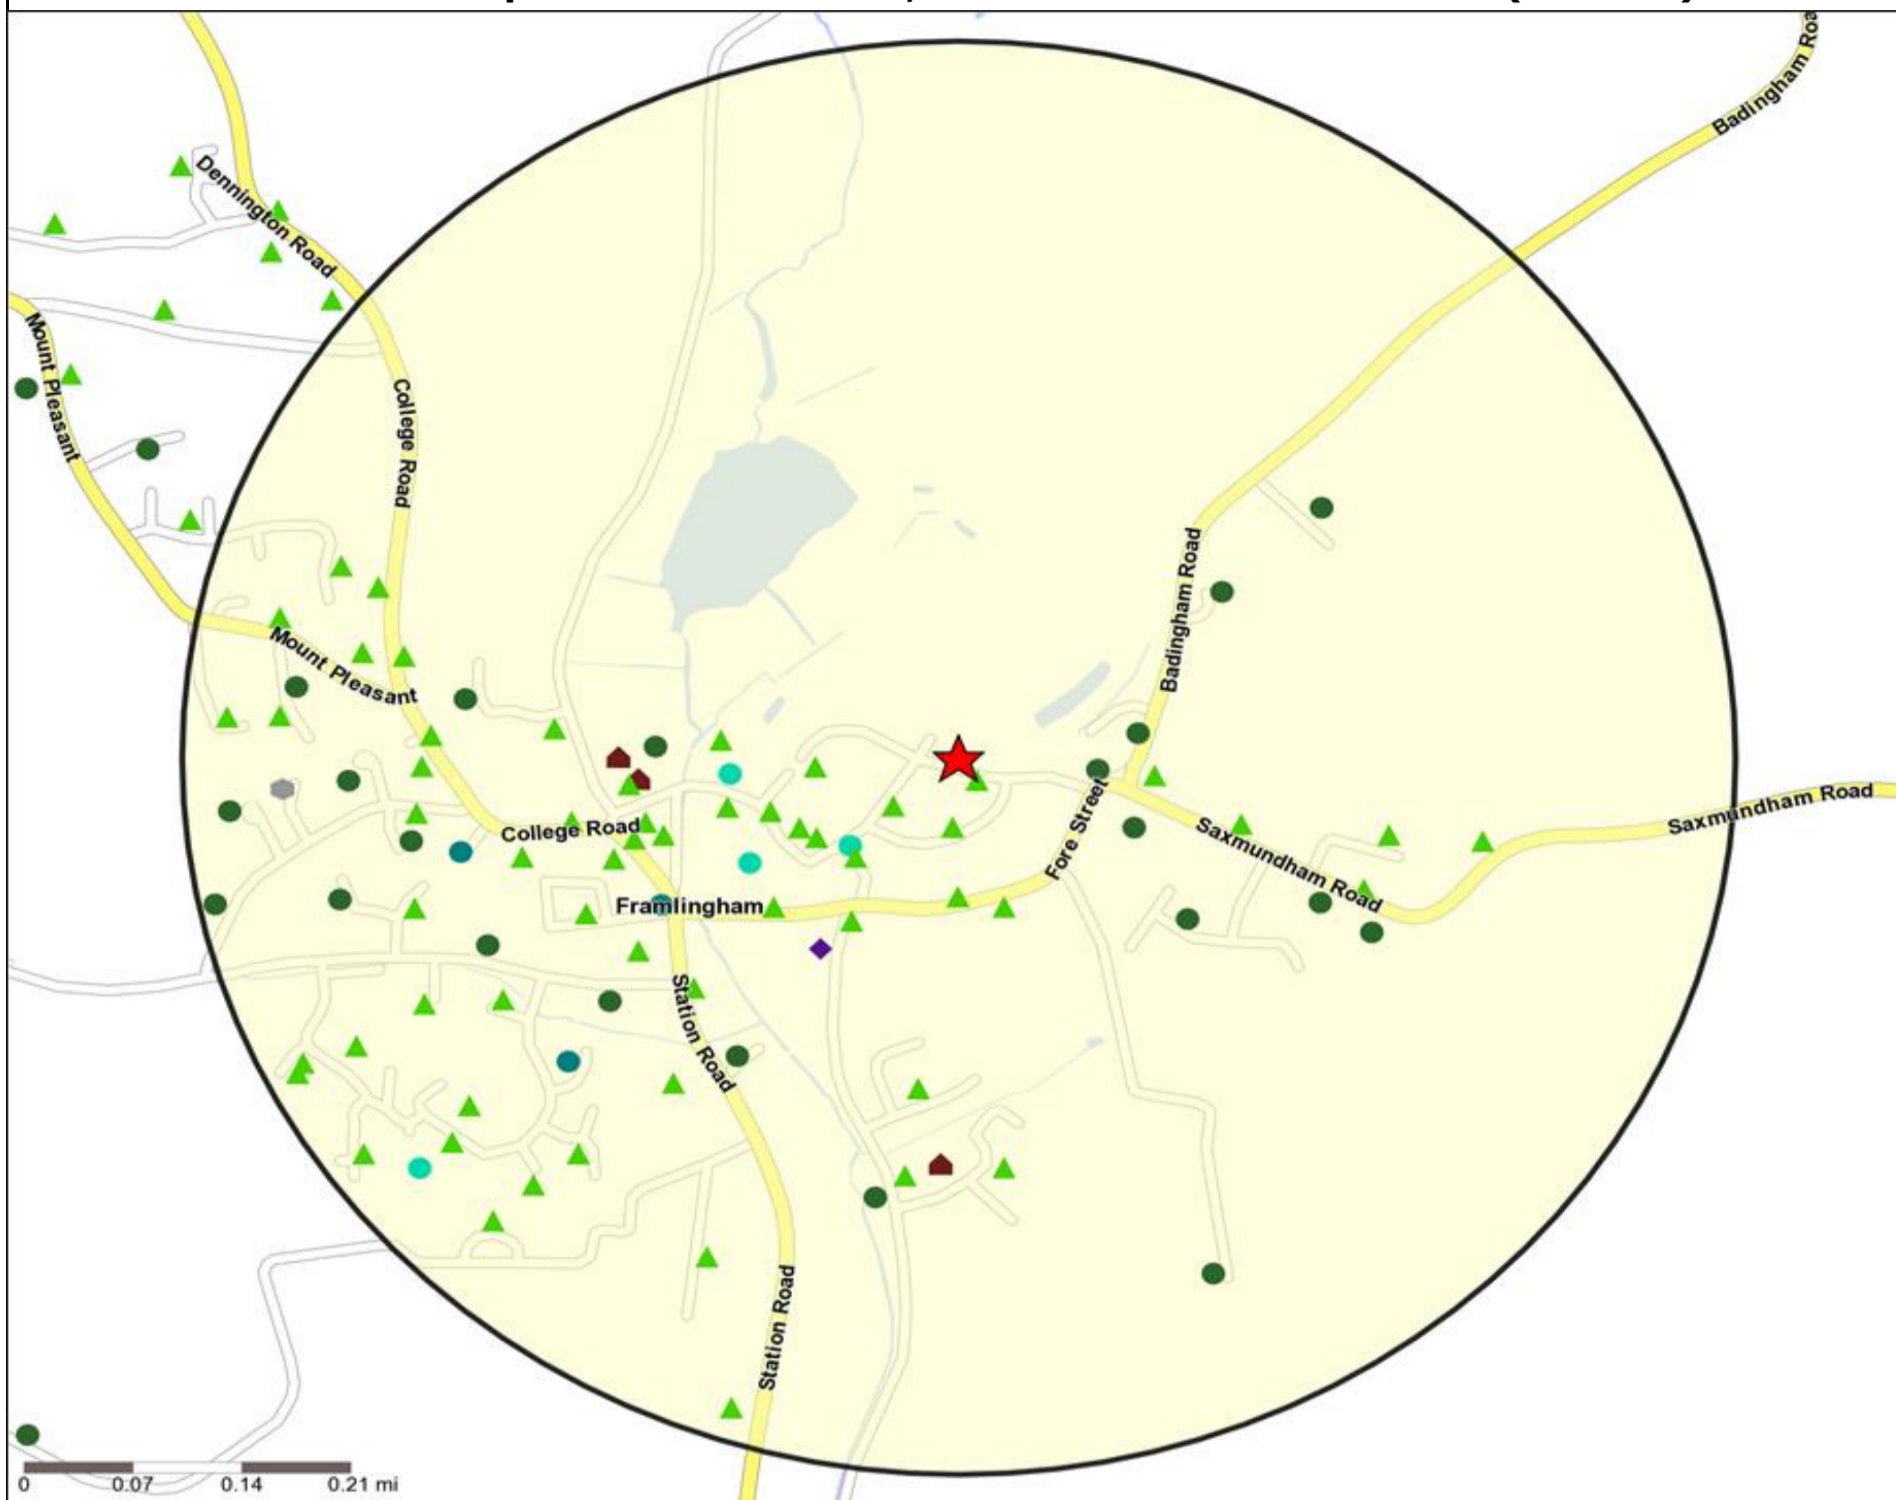

Mosaic UK Map and Data: CASTLE, FRAMLINGHAM NR WOODB (200195)

Copyright Experian Ltd, HERE 2015. Ordnance Survey © Crown copyright 2015

- ★ Location
- 0.5, 1.5, 3 & 5 Mile Distance
- ~ Rivers, Canals and Lakes
- **Mosaic UK Groups**
- A City Prosperity
- B Prestige Positions
- C Country Living
- ▲ D Rural Reality
- E Senior Security
- ▲ F Suburban Stability
- G Domestic Success
- H Aspiring Homemakers
- ▼ I Family Basics
- ✖ J Transient Renters
- K Municipal Challenge
- L Vintage Value
- ★ M Modest Traditions
- ★ N Urban Cohesion
- ✚ O Rental Hubs

Mosaic UK Data Table (Residential)

	Count:	Index:
	0 - 0.5 Miles	0 - 0.5 Miles
A City Prosperity (18+)	0	0
B Prestige Positions (18+)	9	6
C Country Living (18+)	415	296
D Rural Reality (18+)	1,422	1,016
E Senior Security (18+)	5	3
F Suburban Stability (18+)	0	0
G Domestic Success (18+)	39	23
H Aspiring Homemakers (18+)	77	42
I Family Basics (18+)	0	0
J Transient Renters (18+)	0	0
K Municipal Challenge (18+)	0	0
L Vintage Value (18+)	52	41
M Modest Traditions (18+)	0	0
N Urban Cohesion (18+)	0	0
O Rental Hubs (18+)	0	0
Adults 18+ estimate 2015	2,019	100