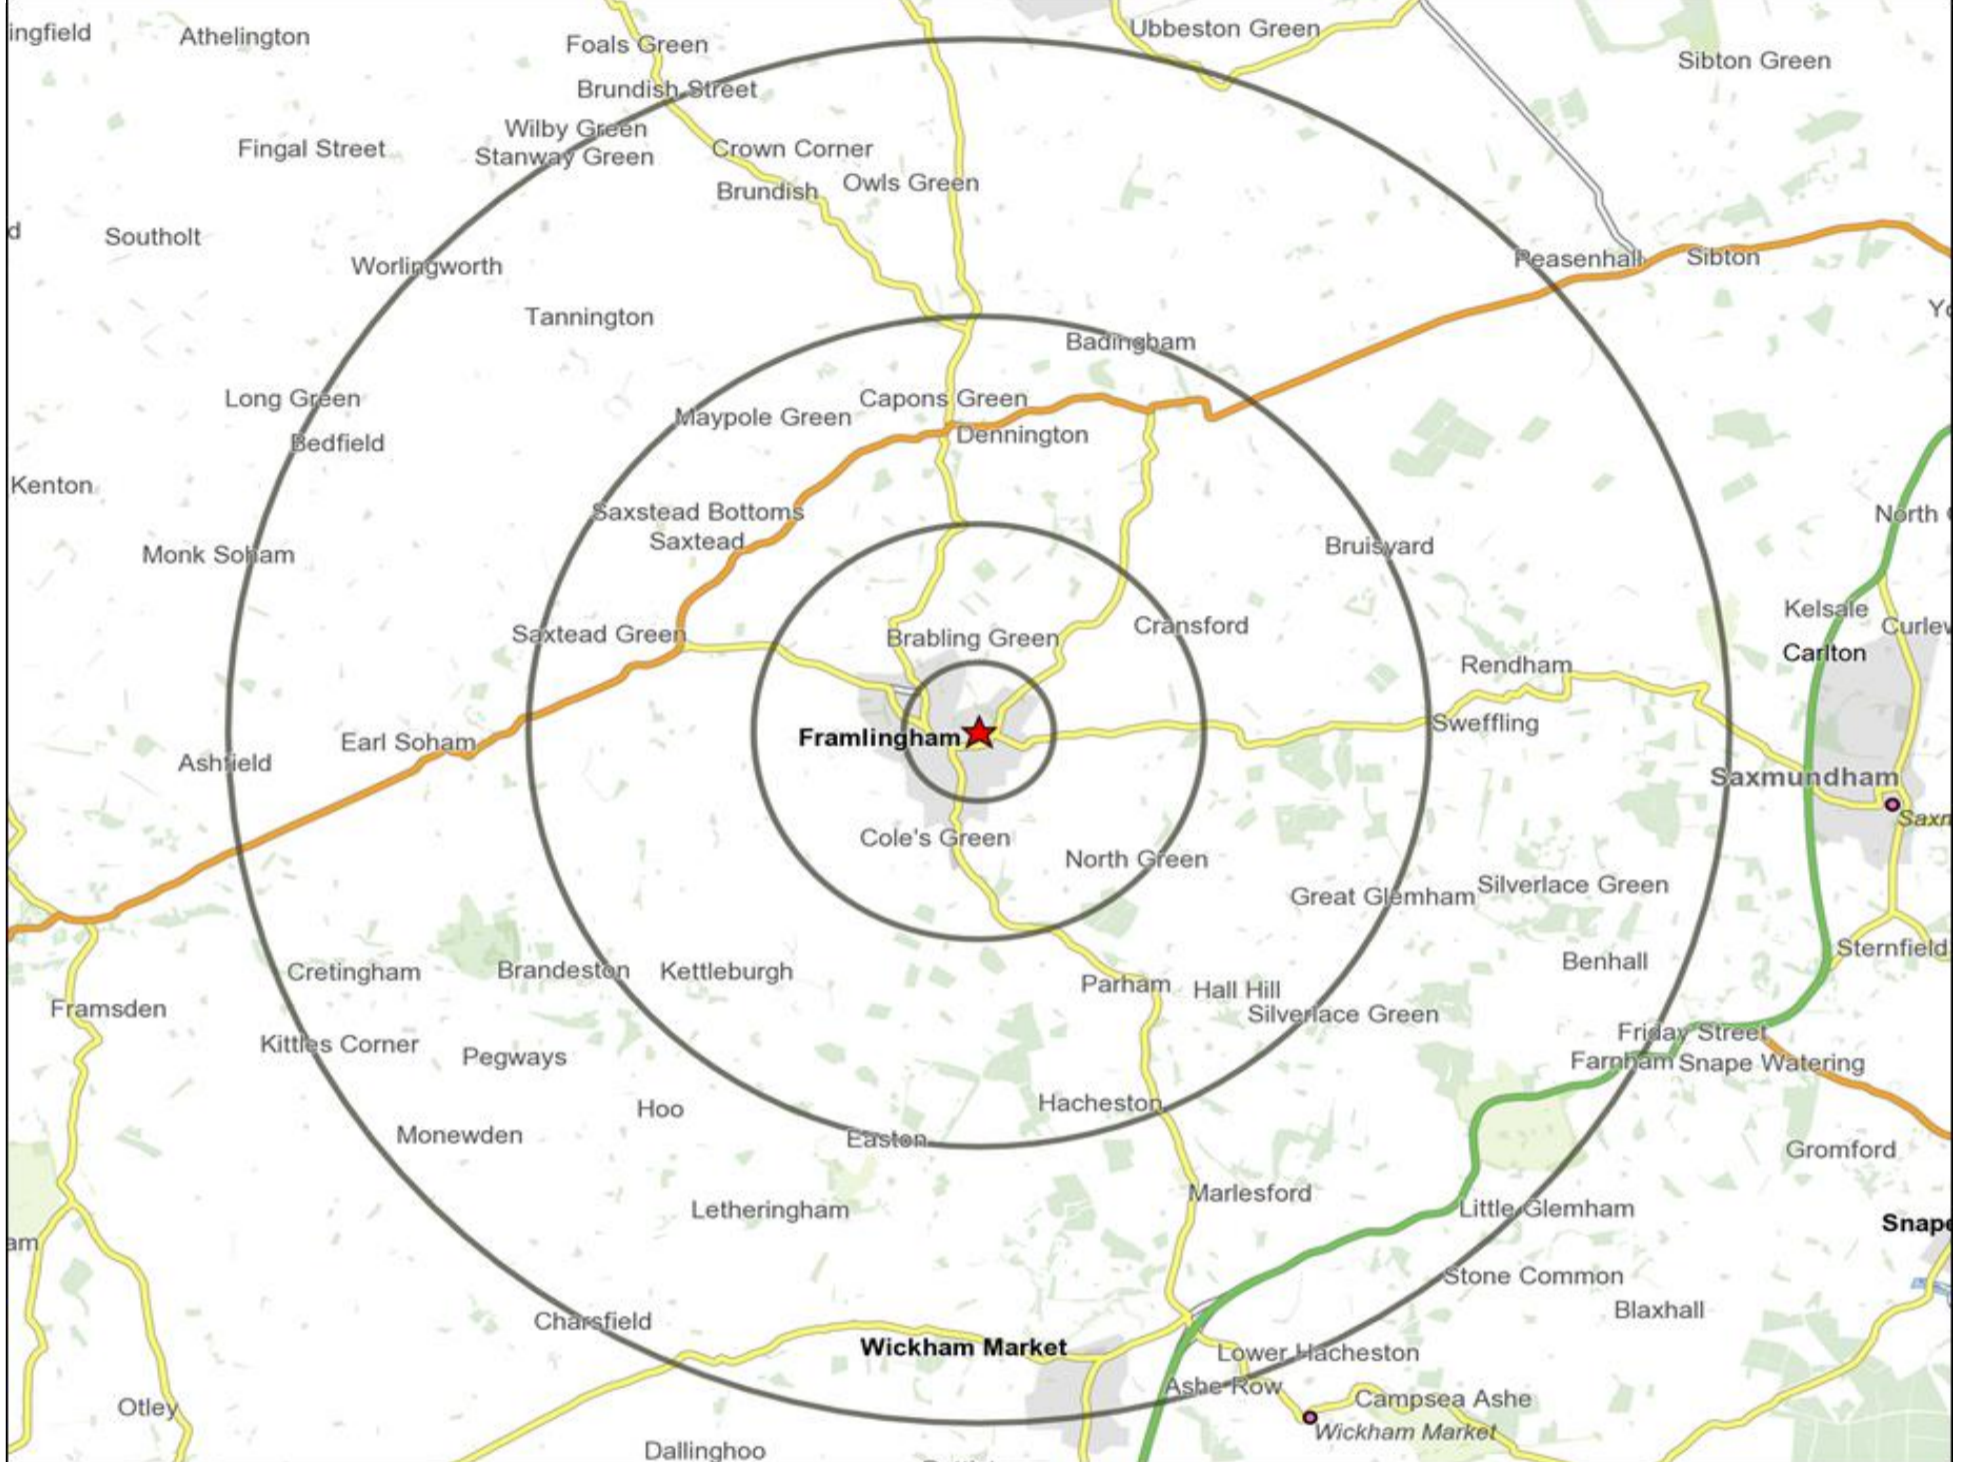

**Customer Profile Report for CASTLE, FRAMLINGHAM NR WOODB (Punch Outlet Number: 20019)
CASTLE STREET, WOODBRIDGE, IP13 9BP (IP13 9BP)**

Copyright Experian Ltd, HERE 2015. Ordnance Survey © Crown copyright 2015

★ Location   ○ 0.5, 1.5, 3 & 5 Mile Distance

Age Data Table

	Count:					Index:				
	0 - 0.5 Miles	0 - 1.5 Miles	0 - 3.0 Miles	0 - 5.0 Miles	15 Min Drivetime	0 - 0.5 Miles	0 - 1.5 Miles	0 - 3.0 Miles	0 - 5.0 Miles	15 Min Drivetime
0-15	471	653	960	2,175	2,893	93	99	92	91	88
16-17	115	128	185	346	438	184	157	143	117	108
18-24	191	227	296	599	854	78	72	59	52	54
25-34	173	209	272	591	1,024	47	44	36	34	43
35-44	280	343	576	1,314	1,779	82	77	81	82	80
45-54	322	483	970	2,323	2,994	84	97	123	129	121
55-64	275	401	807	2,081	2,738	90	101	128	145	139
65+	862	1,060	1,507	3,263	4,745	178	168	150	143	151
Population estimate 2015	2,689	3,504	5,573	12,692	17,465	100	100	100	100	100

Ethnicity - Census 2011

	Count:					%:				
	0 - 0.5 Miles	0 - 1.5 Miles	0 - 3.0 Miles	0 - 5.0 Miles	15 Min Drivetime	0 - 0.5 Miles	0 - 1.5 Miles	0 - 3.0 Miles	0 - 5.0 Miles	15 Min Drivetime
White	2,345	3,153	5,130	11,959	16,373	94%	95%	96%	98%	98%
Mixed / Multiple Ethnic Groups	34	39	51	90	128	1%	1%	1%	1%	1%
Asian / Asian British	112	119	128	155	191	4%	4%	2%	1%	1%
Black / African / Caribbean / Black British	3	3	7	17	19	0%	0%	0%	0%	0%
Other Ethnic Group	5	6	9	19	27	0%	0%	0%	0%	0%
All People (Ethnic Group)	2,499	3,320	5,325	12,240	16,738	100	100	100	100	100