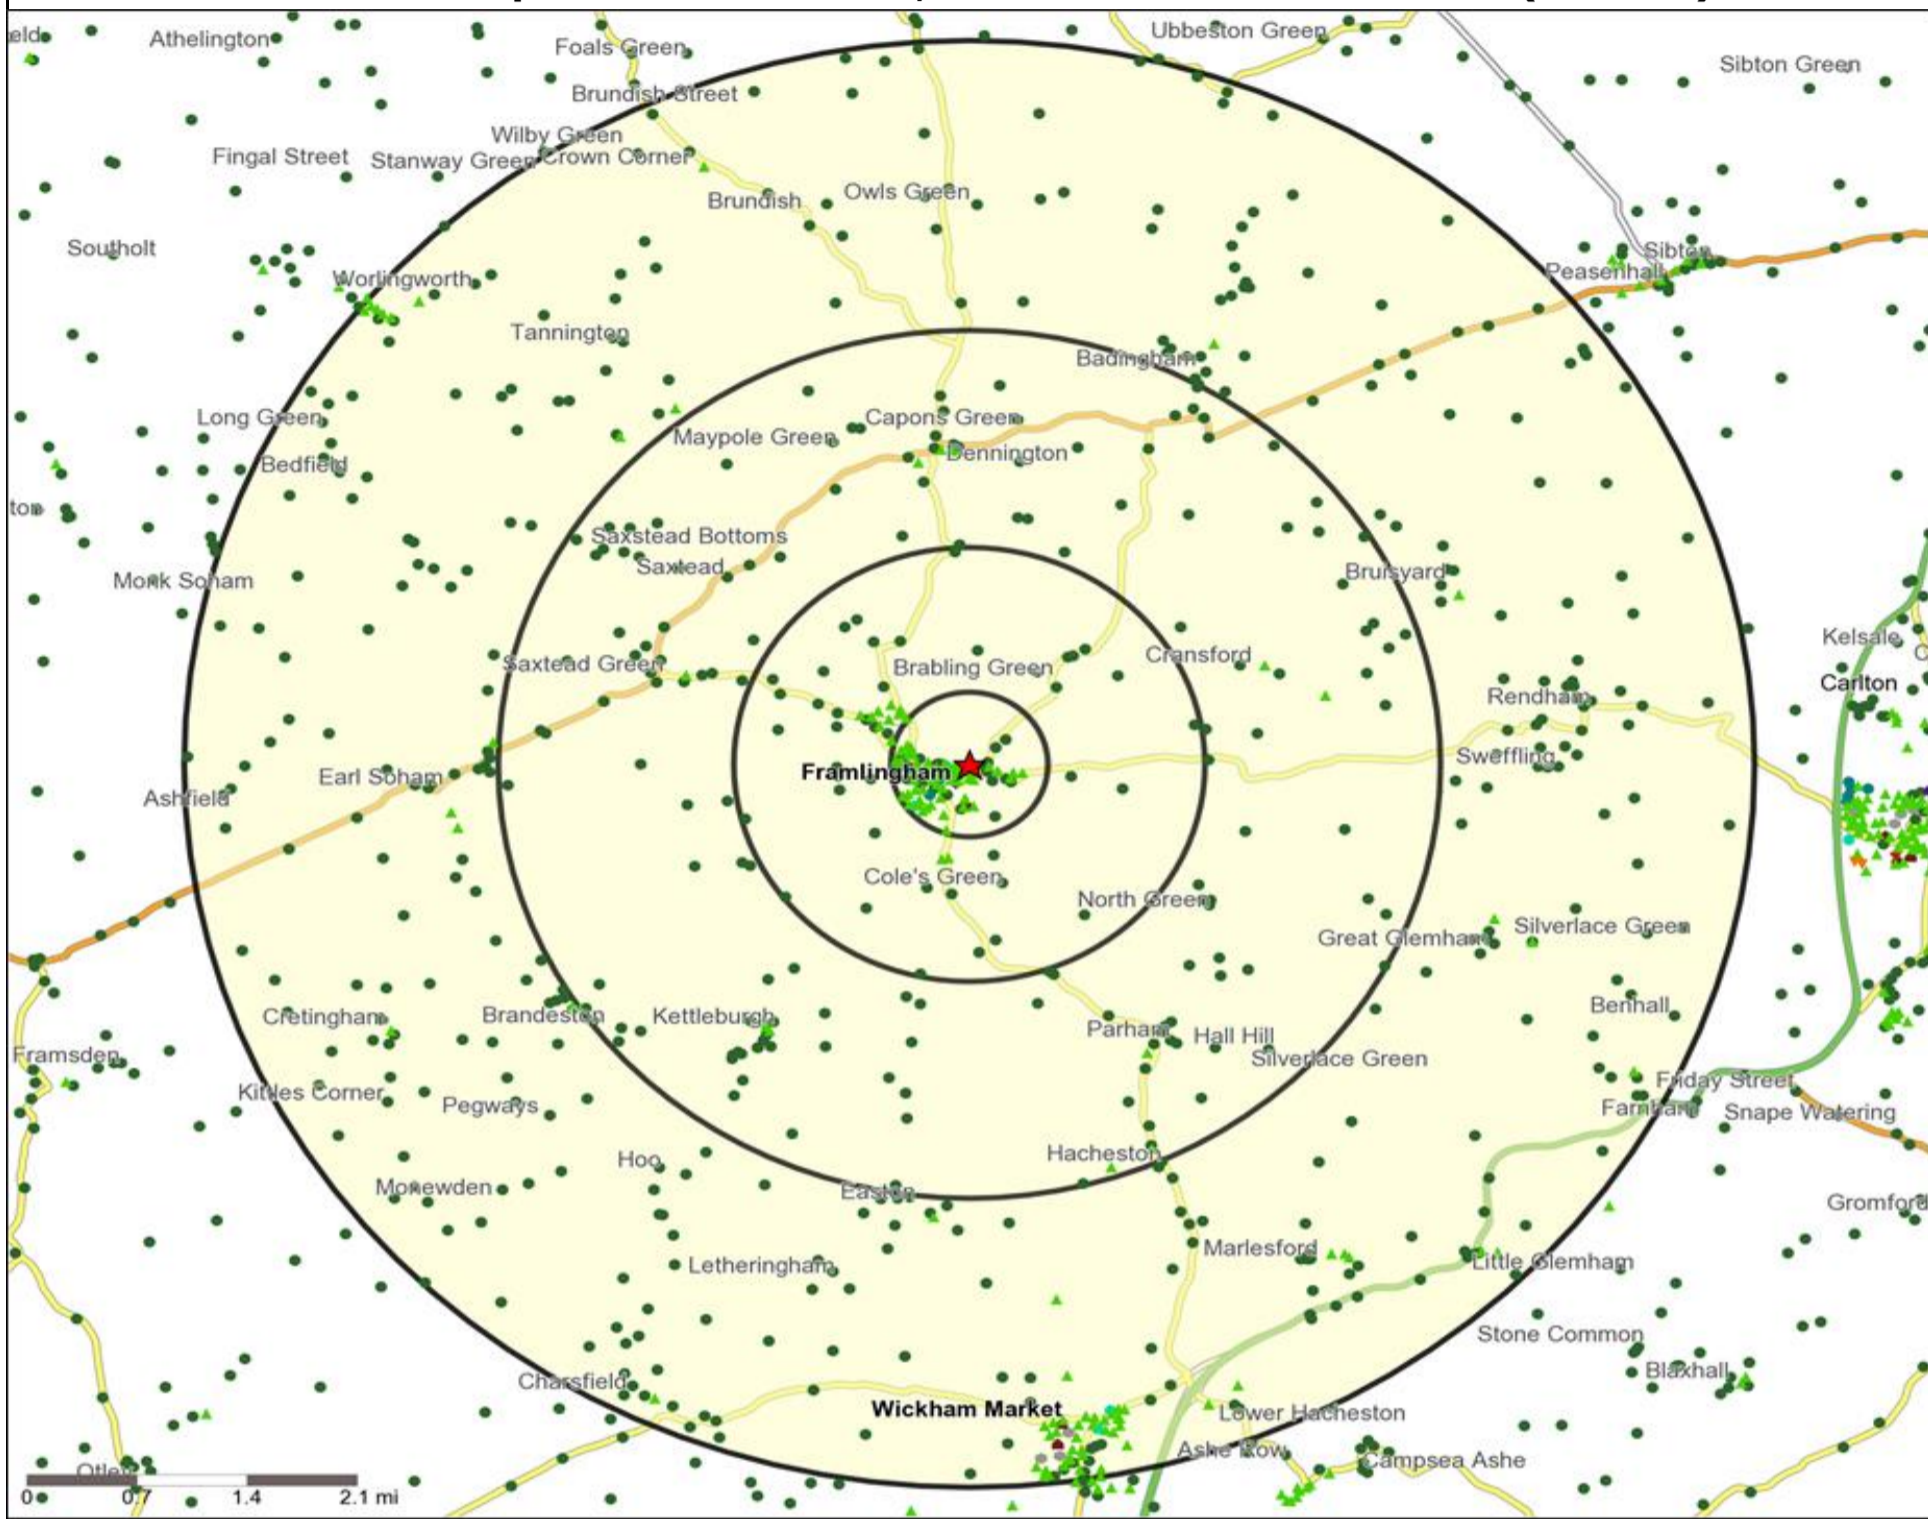

Mosaic UK Map and Data: CASTLE, FRAMLINGHAM NR WOODB (200195)

Copyright Experian Ltd, HERE 2015. Ordnance Survey © Crown copyright 2015

- Location
- A City Prosperity
- D Rural Reality
- H Aspiring Homemakers
- L Vintage Value
- 0.5, 1.5, 3 & 5 Mile Distance
- B Prestige Positions
- E Senior Security
- I Family Basics
- M Modest Traditions
- Rivers, Canals and Lakes
- F Suburban Stability
- J Transient Renters
- N Urban Cohesion
- C Country Living
- G Domestic Success
- K Municipal Challenge
- O Rental Hubs

Mosaic UK Data Table (Residential)

	Count:					Index:				
	0 - 0.5 Miles	0 - 1.5 Miles	0 - 3.0 Miles	0 - 5.0 Miles	15 Min Drivetime	0 - 0.5	0 - 1.5	0 - 3.0	0 - 5.0	15 Min Drivetime
A City Prosperity (18+)	0	0	0	0	0	0	0	0	0	0
B Prestige Positions (18+)	9	9	9	9	17	6	5	3	1	2
C Country Living (18+)	415	703	2,101	5,887	6,884	296	384	696	841	706
D Rural Reality (18+)	1,422	1,729	2,036	3,818	6,091	1,016	945	676	546	626
E Senior Security (18+)	5	26	26	115	201	3	12	7	14	18
F Suburban Stability (18+)	0	0	0	0	0	0	0	0	0	0
G Domestic Success (18+)	39	39	39	39	205	23	18	11	5	17
H Aspiring Homemakers (18+)	77	77	77	89	152	42	32	19	10	12
I Family Basics (18+)	0	0	0	0	114	0	0	0	0	11
J Transient Renters (18+)	0	0	0	0	24	0	0	0	0	3
K Municipal Challenge (18+)	0	0	0	0	58	0	0	0	0	7
L Vintage Value (18+)	52	56	56	127	240	41	34	20	20	27
M Modest Traditions (18+)	0	0	0	0	0	0	0	0	0	0
N Urban Cohesion (18+)	0	0	0	0	0	0	0	0	0	0
O Rental Hubs (18+)	0	0	0	0	61	0	0	0	0	6
Adults 18+ estimate 2015	2,019	2,639	4,344	10,084	14,047	100	100	100	100	100