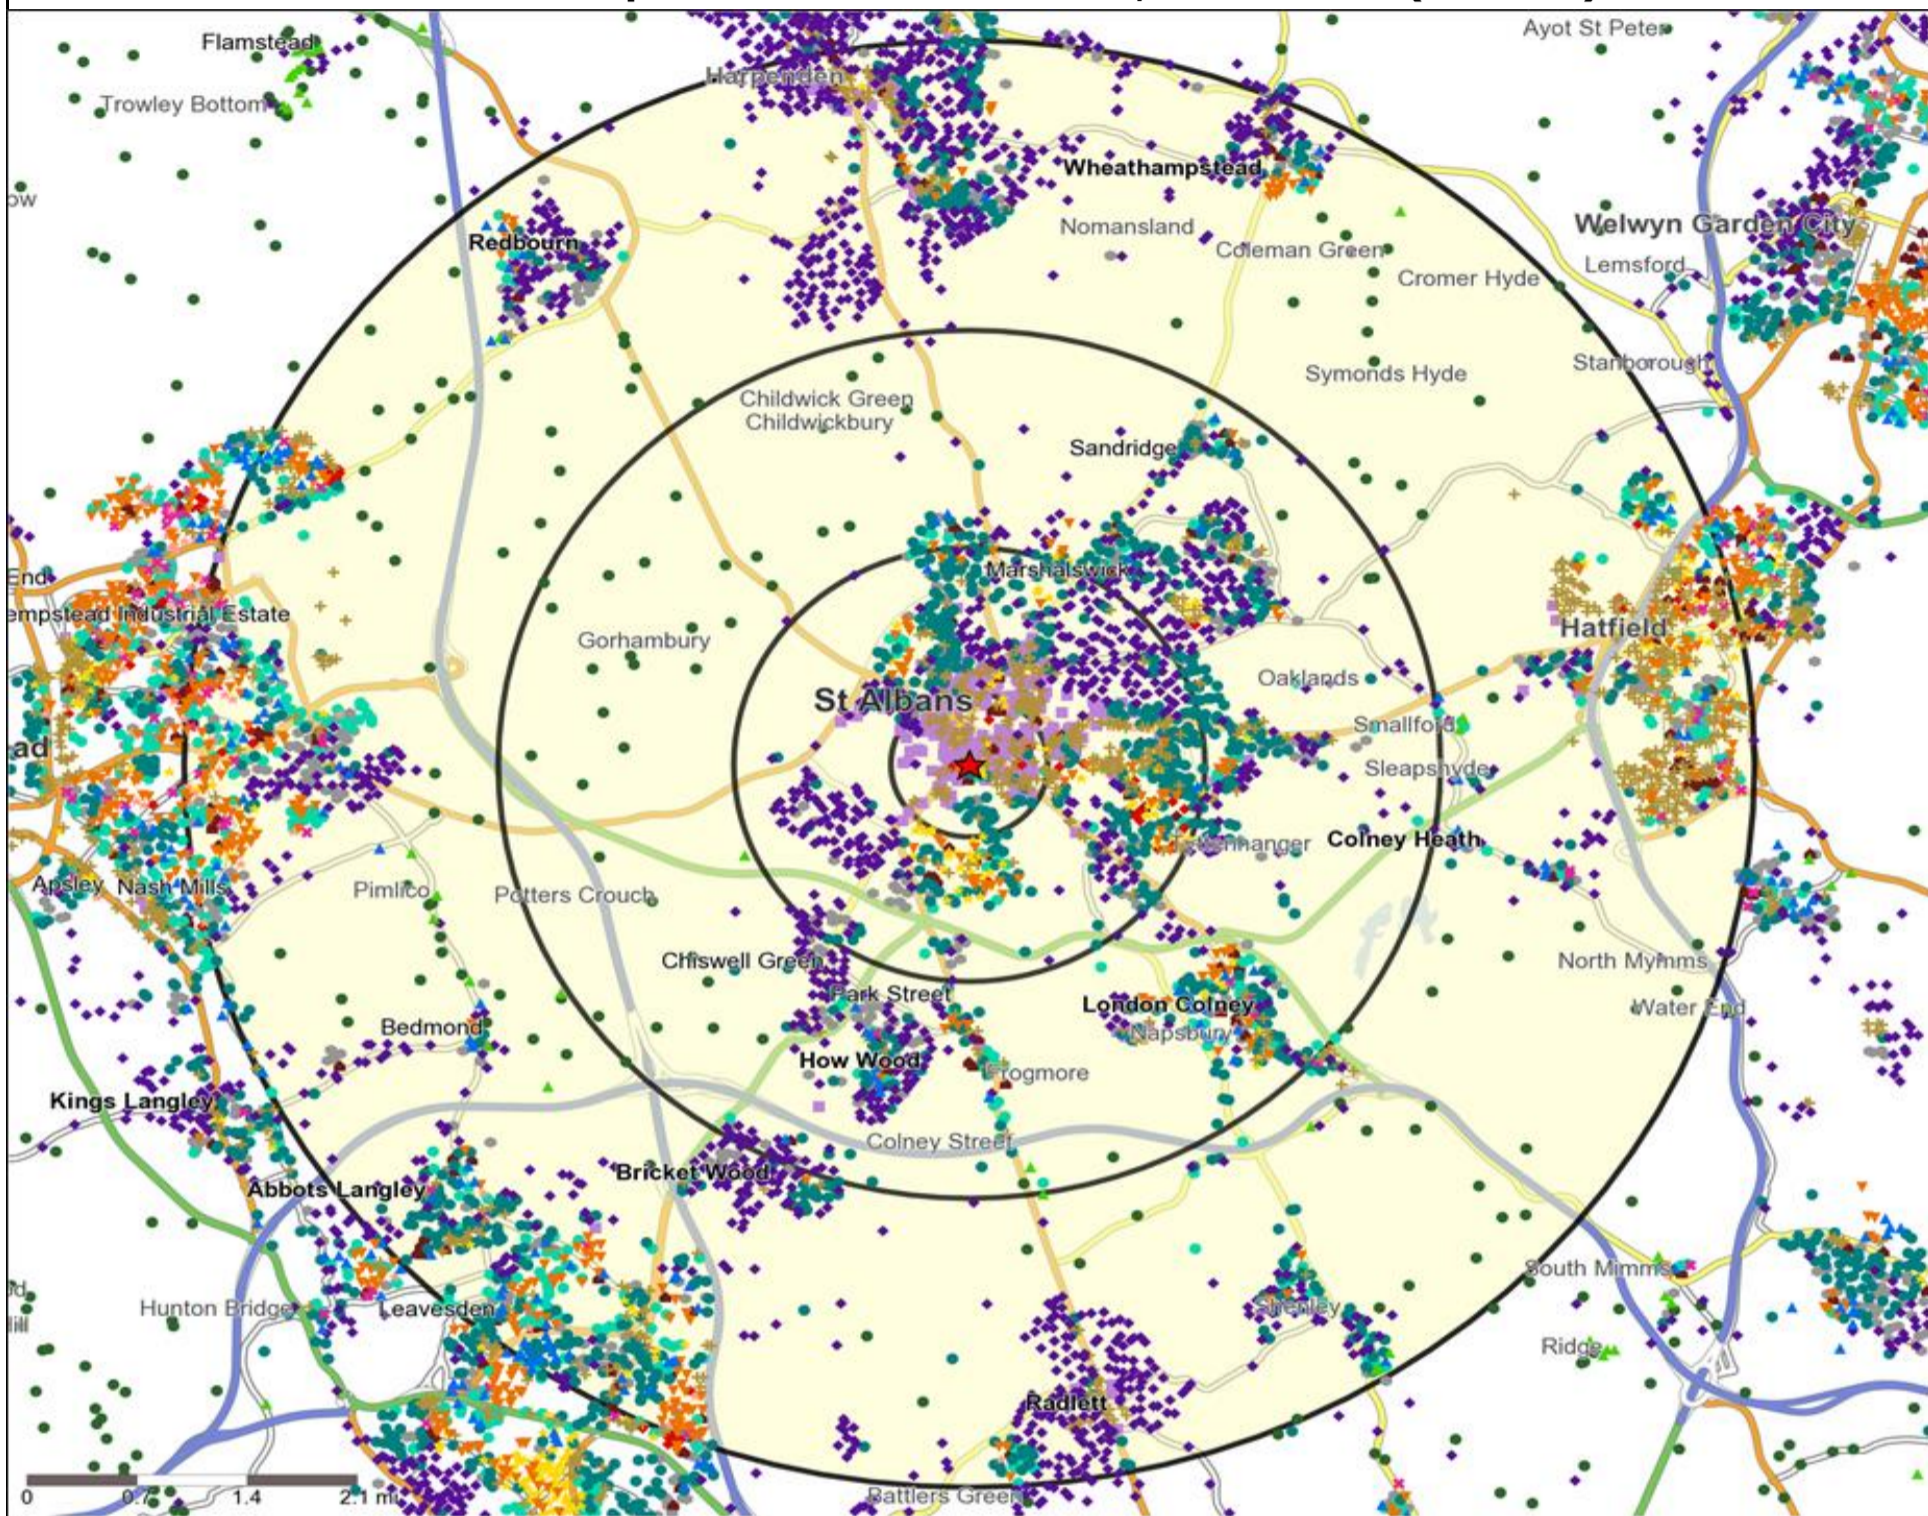

★ Location ○ 0.5, 1.5, 3 & 5 Mile Distance

Age Data Table

	Count:					Index:				
	0 - 0.5 Miles	0 - 1.5 Miles	0 - 3.0 Miles	0 - 5.0 Miles	15 Min Drivetime	0 - 0.5 Miles	0 - 1.5 Miles	0 - 3.0 Miles	0 - 5.0 Miles	15 Min Drivetime
0-15	1,572	11,919	20,723	47,841	62,882	89	114	115	110	110
16-17	49	1,130	2,243	5,255	7,004	22	87	100	97	99
18-24	511	3,331	5,991	22,927	29,015	60	66	69	109	105
25-34	2,507	9,465	13,773	30,952	42,615	194	124	105	97	102
35-44	1,759	8,956	14,902	32,833	43,280	147	126	122	111	112
45-54	1,174	7,348	13,680	32,177	42,475	88	93	100	98	98
55-64	755	5,325	9,700	23,402	31,080	71	84	89	89	90
65+	1,104	8,380	15,115	36,877	47,444	65	83	87	88	86
Population estimate 2015	9,431	55,854	96,127	232,264	305,795	100	100	100	100	100

Mosaic UK Map and Data: WHITE LION, ST ALBANS (203613)

Copyright Experian Ltd, HERE 2015. Ordnance Survey © Crown copyright 2015

- ★ Location
- 0.5, 1.5, 3 & 5 Mile Distance
- ~ Rivers, Canals and Lakes
- Mosaic UK Groups**
- A City Prosperity
- ◆ B Prestige Positions
- C Country Living
- ▲ D Rural Reality
- E Senior Security
- ▲ F Suburban Stability
- G Domestic Success
- H Aspiring Homemakers
- ▼ I Family Basics
- ✕ J Transient Renters
- ◆ K Municipal Challenge
- L Vintage Value
- ★ M Modest Traditions
- ★ N Urban Cohesion
- ✚ O Rental Hubs

Reporting Category	0 - 0.5 Miles
Café / Wine Bar	12
Circuit Bar	11
Community Local	14
Dry Led	1
Branded Food Pub	0
Rural	0
Other	57
Total	95

Local Competition: WHITE LION, ST ALBANS (203613)

List of Pubs (sorted by distance from Punch outlet) - Top 30 by Distance