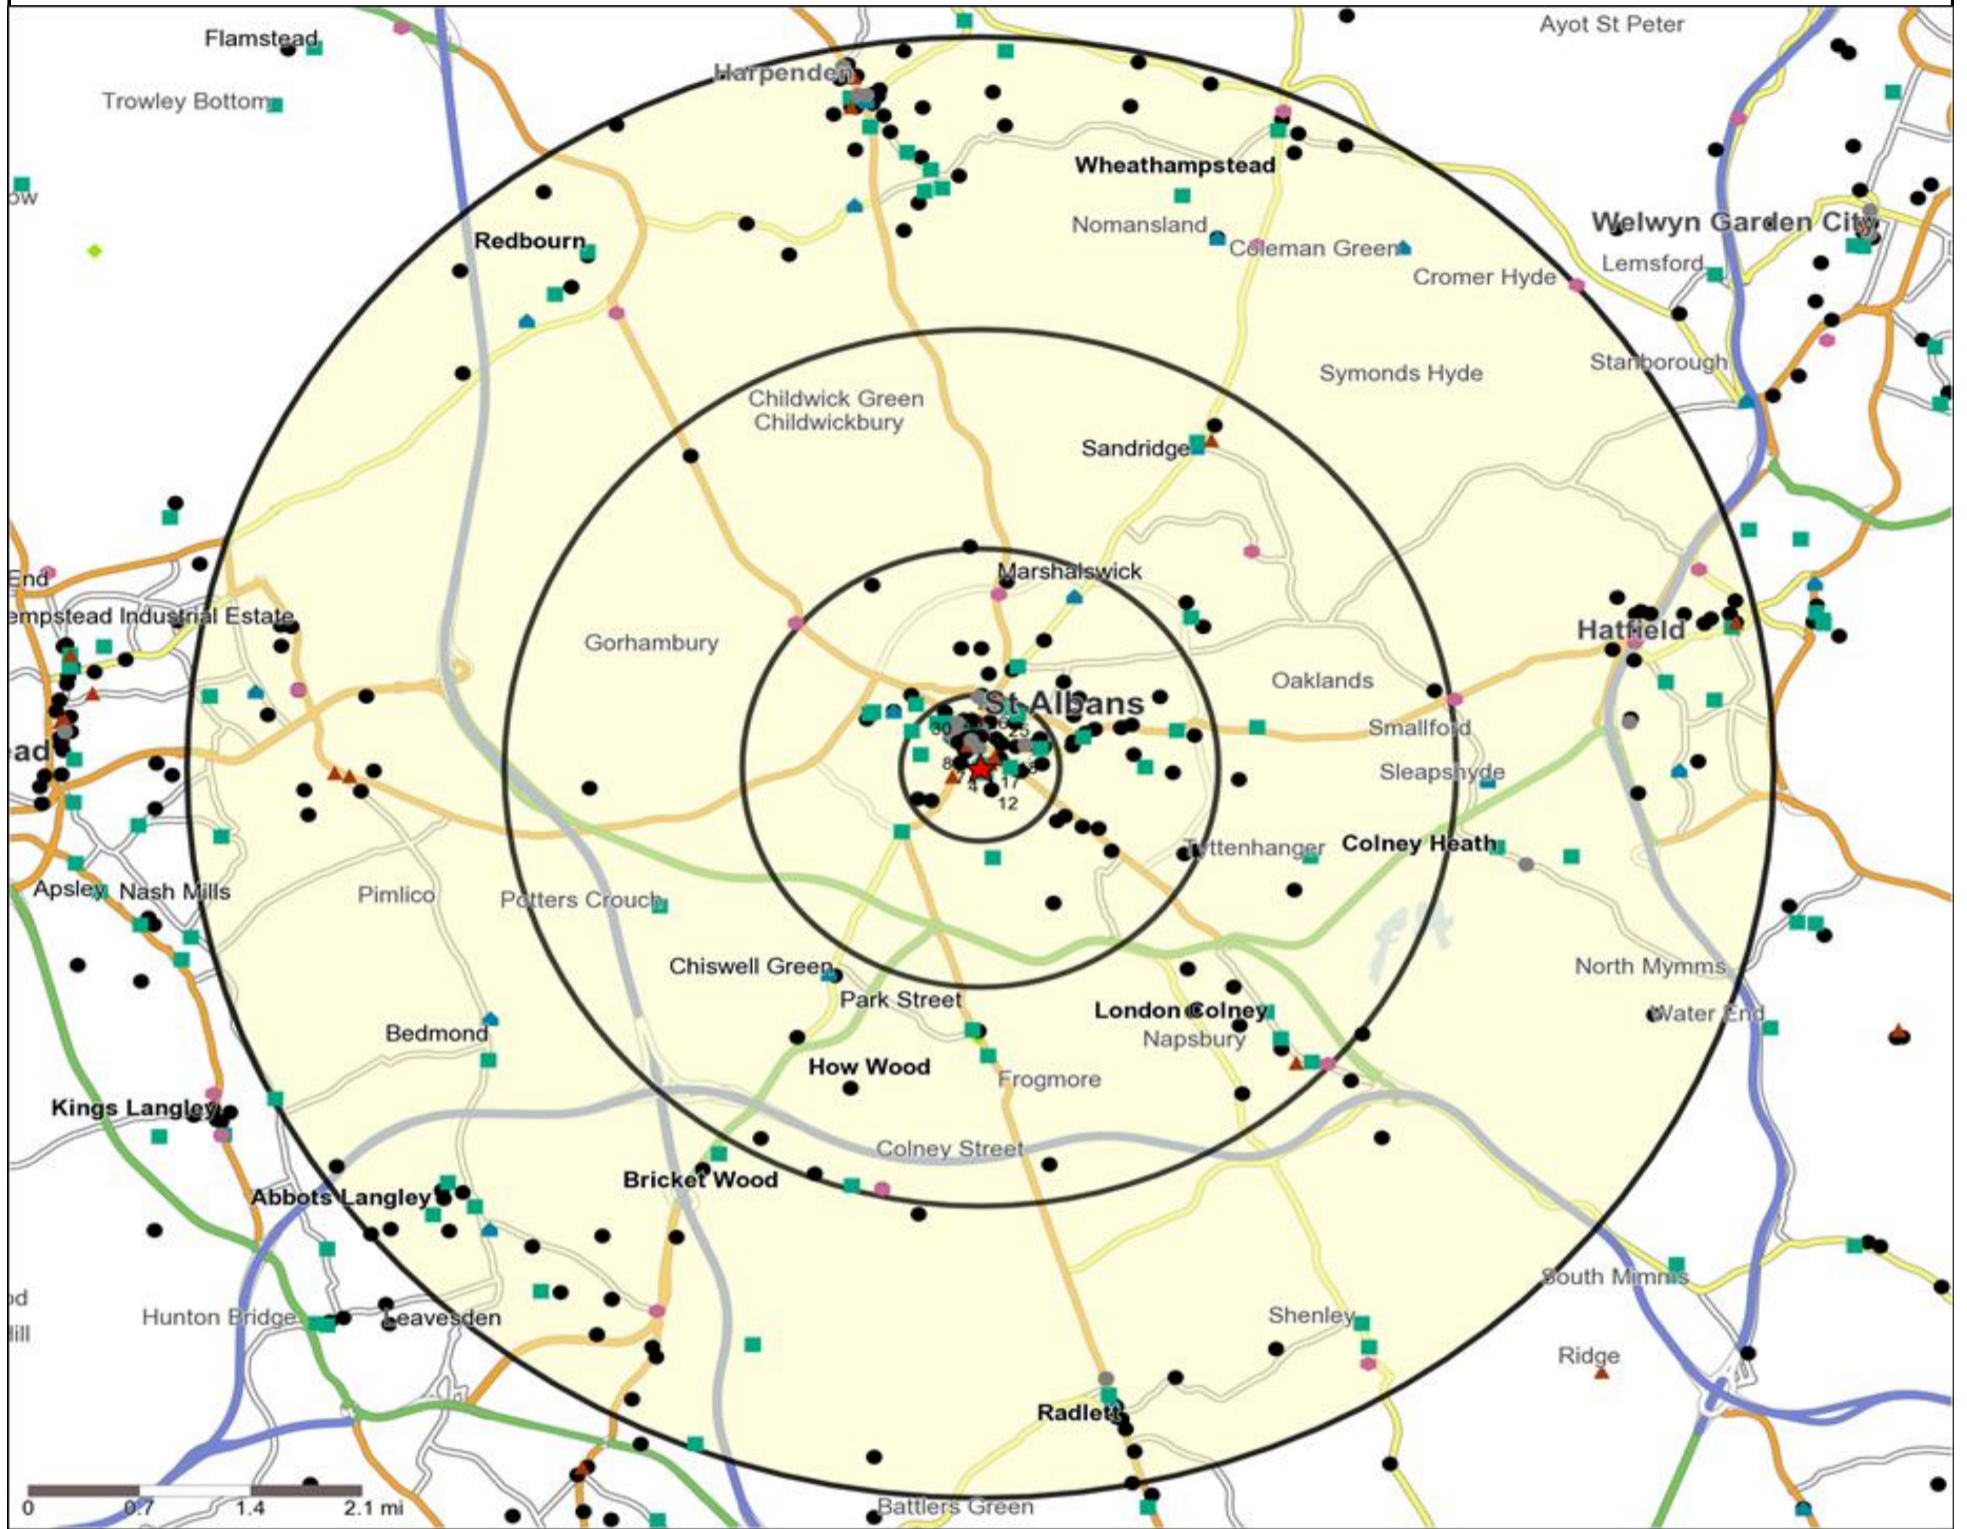

Occasions Map and Data: WHITE LION, ST ALBANS (203613)

Copyright Experian Ltd, HERE 2015. Ordnance Survey © Crown copyright 2015

- ★ Location
- 0.5, 1.5, 3 & 5 Mile Distance
- ~ Rivers, Canals and Lakes
- Occasions Types**
■ 01 Mine's a Pint
◆ 02 Early Doors
● 03 Everyday is Friday
- ▲ 04 Weekend Millionaires
● 05 Out On The Town
▲ 06 Business and Pleasure
● 07 Sporting Pints
- 08 Student Social
▼ 09 Leisurely Lunch
✕ 10 Wining and Dining
▲ 11 Household Outing
- ★ 12 Midweek Meal Deal
◆ 13 Date Night
★ 14 Birthday Treat
+ 15 Pre Show Meal

Competition Map and Data: WHITE LION, ST ALBANS (203613)

Numbers on competition points relate to the distance ranking in the competition table on page 7. Copyright Experian Ltd, HERE 2015. Ordnance Survey © Crown copyright 2015

- Location
- Branded Food
- Dry Led
- Cafe / Wine Bar
- Other
- Circuit Bar
- Rural Character
- Community Local
- 0.5, 1.5, 3 & 5 Mile Distance
- Rivers, Canals and Lakes

Competition Type Summary Table

Reporting Category	0 - 0.5 Miles
Café / Wine Bar	12
Circuit Bar	11
Community Local	14
Dry Led	1
Branded Food Pub	0
Rural	0
Other	57
Total	95

Local Competition: WHITE LION, ST ALBANS (203613)

List of Pubs (sorted by distance from Punch outlet) - Top 30 by Distance