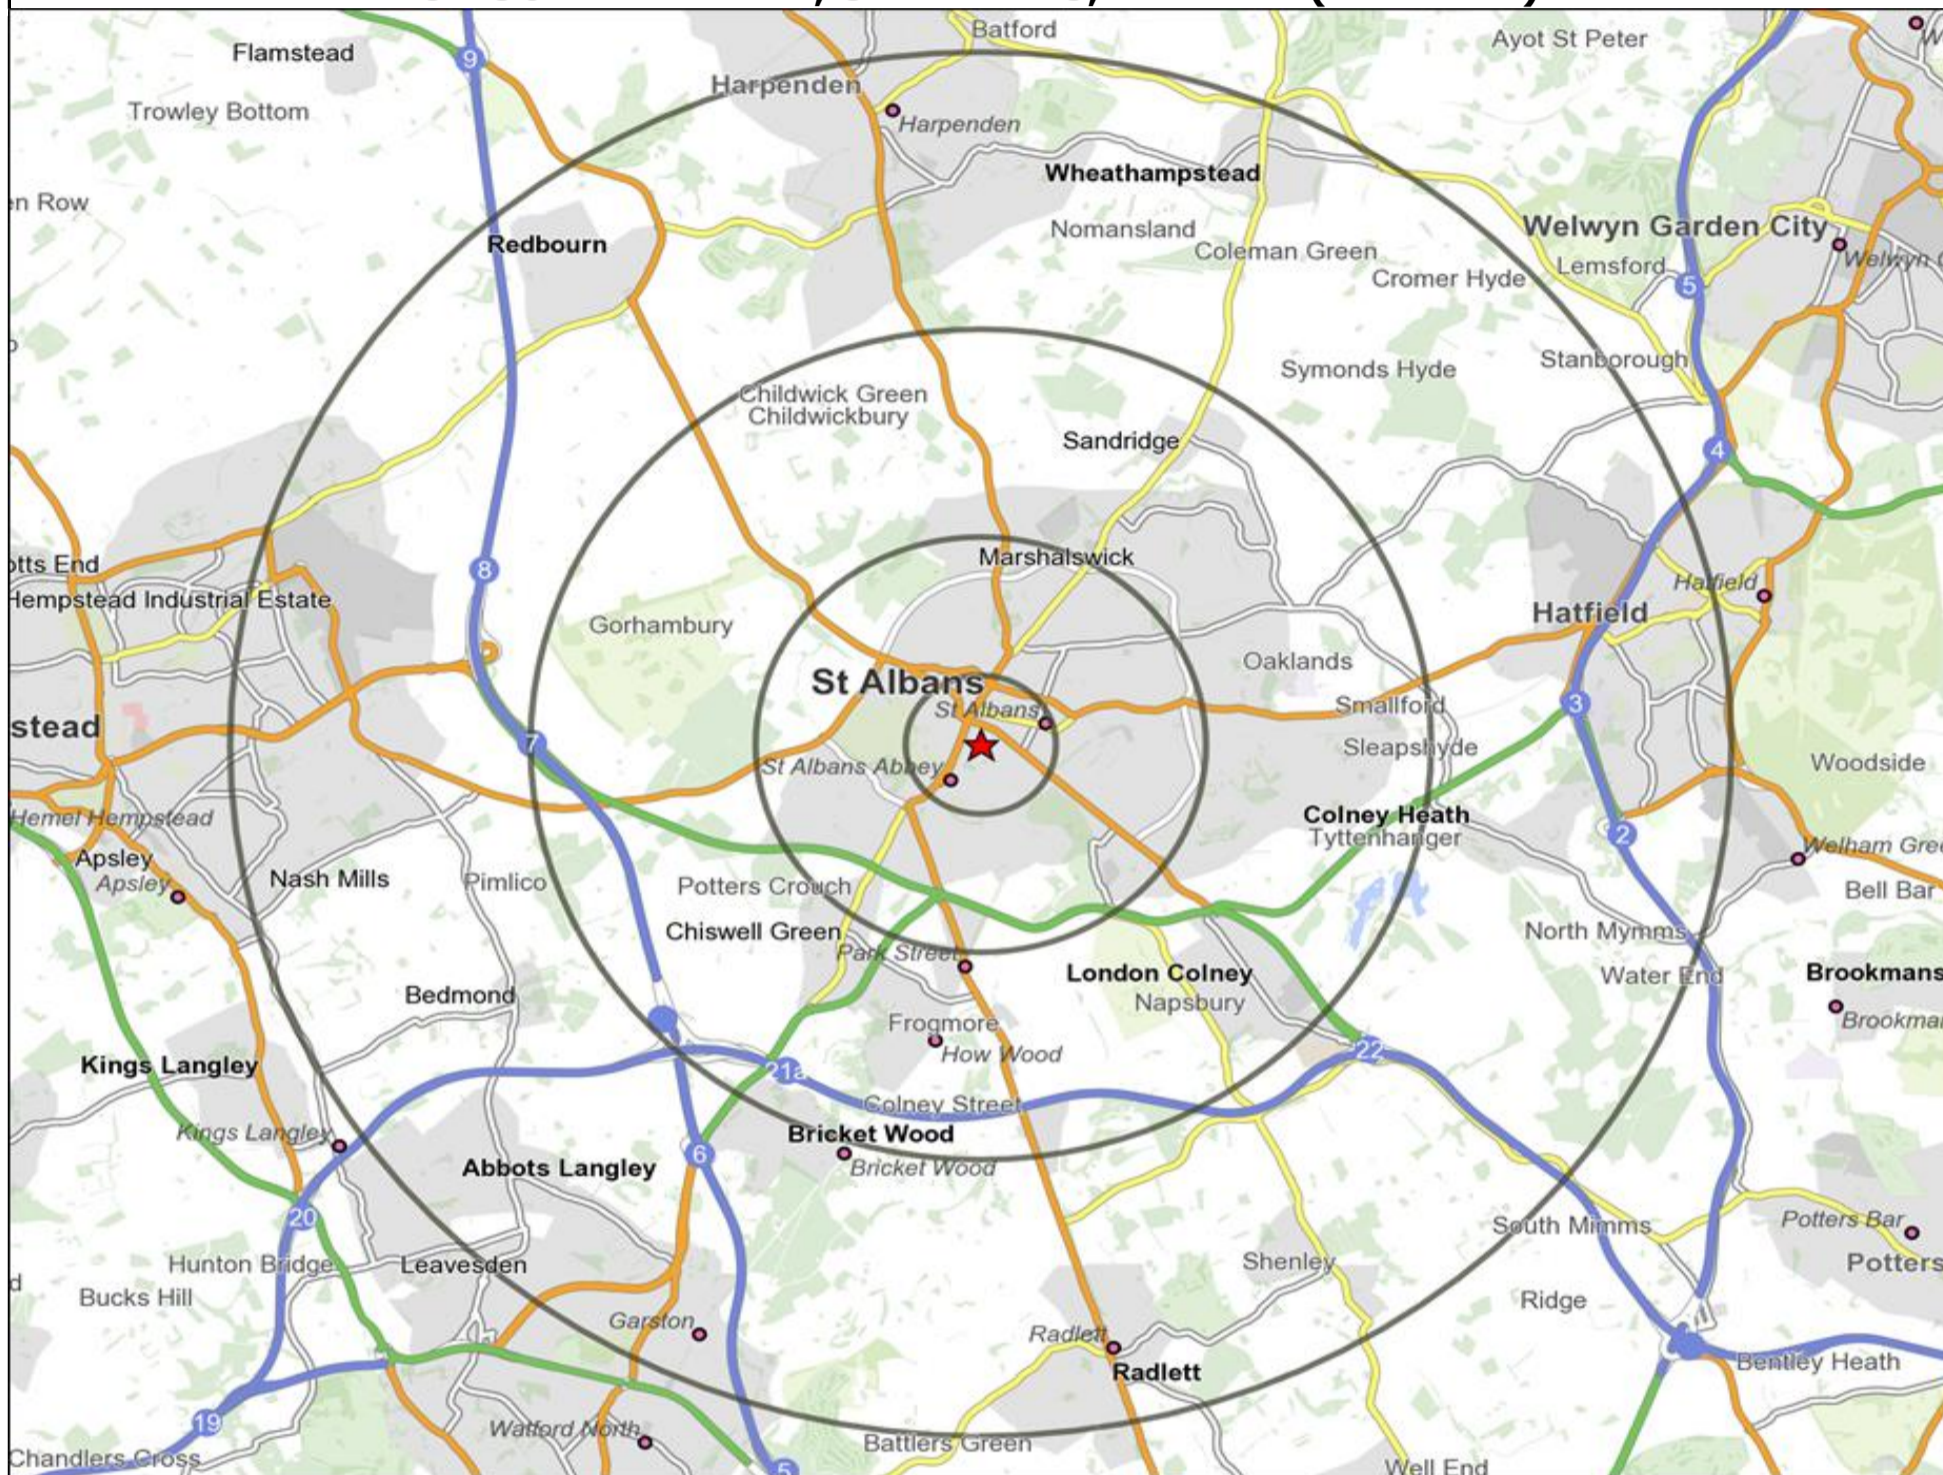

**Customer Profile Report for WHITE LION, ST ALBANS (Punch Outlet Number: 203613)
91 SOPWELL LANE, ST. ALBANS, AL1 1RN (AL 1 1RN)**

Copyright Experian Ltd, HERE 2015. Ordnance Survey © Crown copyright 2015

★ Location ○ 0.5, 1.5, 3 & 5 Mile Distance

Age Data Table

	Count:					Index:				
	0 - 0.5 Miles	0 - 1.5 Miles	0 - 3.0 Miles	0 - 5.0 Miles	15 Min Drivetime	0 - 0.5 Miles	0 - 1.5 Miles	0 - 3.0 Miles	0 - 5.0 Miles	15 Min Drivetime
0-15	1,572	11,919	20,723	47,841	62,882	89	114	115	110	110
16-17	49	1,130	2,243	5,255	7,004	22	87	100	97	99
18-24	511	3,331	5,991	22,927	29,015	60	66	69	109	105
25-34	2,507	9,465	13,773	30,952	42,615	194	124	105	97	102
35-44	1,759	8,956	14,902	32,833	43,280	147	126	122	111	112
45-54	1,174	7,348	13,680	32,177	42,475	88	93	100	98	98
55-64	755	5,325	9,700	23,402	31,080	71	84	89	89	90
65+	1,104	8,380	15,115	36,877	47,444	65	83	87	88	86
Population estimate 2015	9,431	55,854	96,127	232,264	305,795	100	100	100	100	100

Ethnicity - Census 2011

	Count:					%:				
	0 - 0.5 Miles	0 - 1.5 Miles	0 - 3.0 Miles	0 - 5.0 Miles	15 Min Drivetime	0 - 0.5 Miles	0 - 1.5 Miles	0 - 3.0 Miles	0 - 5.0 Miles	15 Min Drivetime
White	7,784	44,761	78,958	189,629	246,775	88%	85%	86%	85%	84%
Mixed / Multiple Ethnic Groups	238	1,661	2,886	6,219	8,190	3%	3%	3%	3%	3%
Asian / Asian British	558	4,699	7,444	17,845	24,797	6%	9%	8%	8%	8%
Black / African / Caribbean / Black British	163	1,166	1,876	7,145	10,115	2%	2%	2%	3%	3%
Other Ethnic Group	65	528	928	2,147	2,719	1%	1%	1%	1%	1%
All People (Ethnic Group)	8,808	52,815	92,092	222,985	292,596	100	100	100	100	100