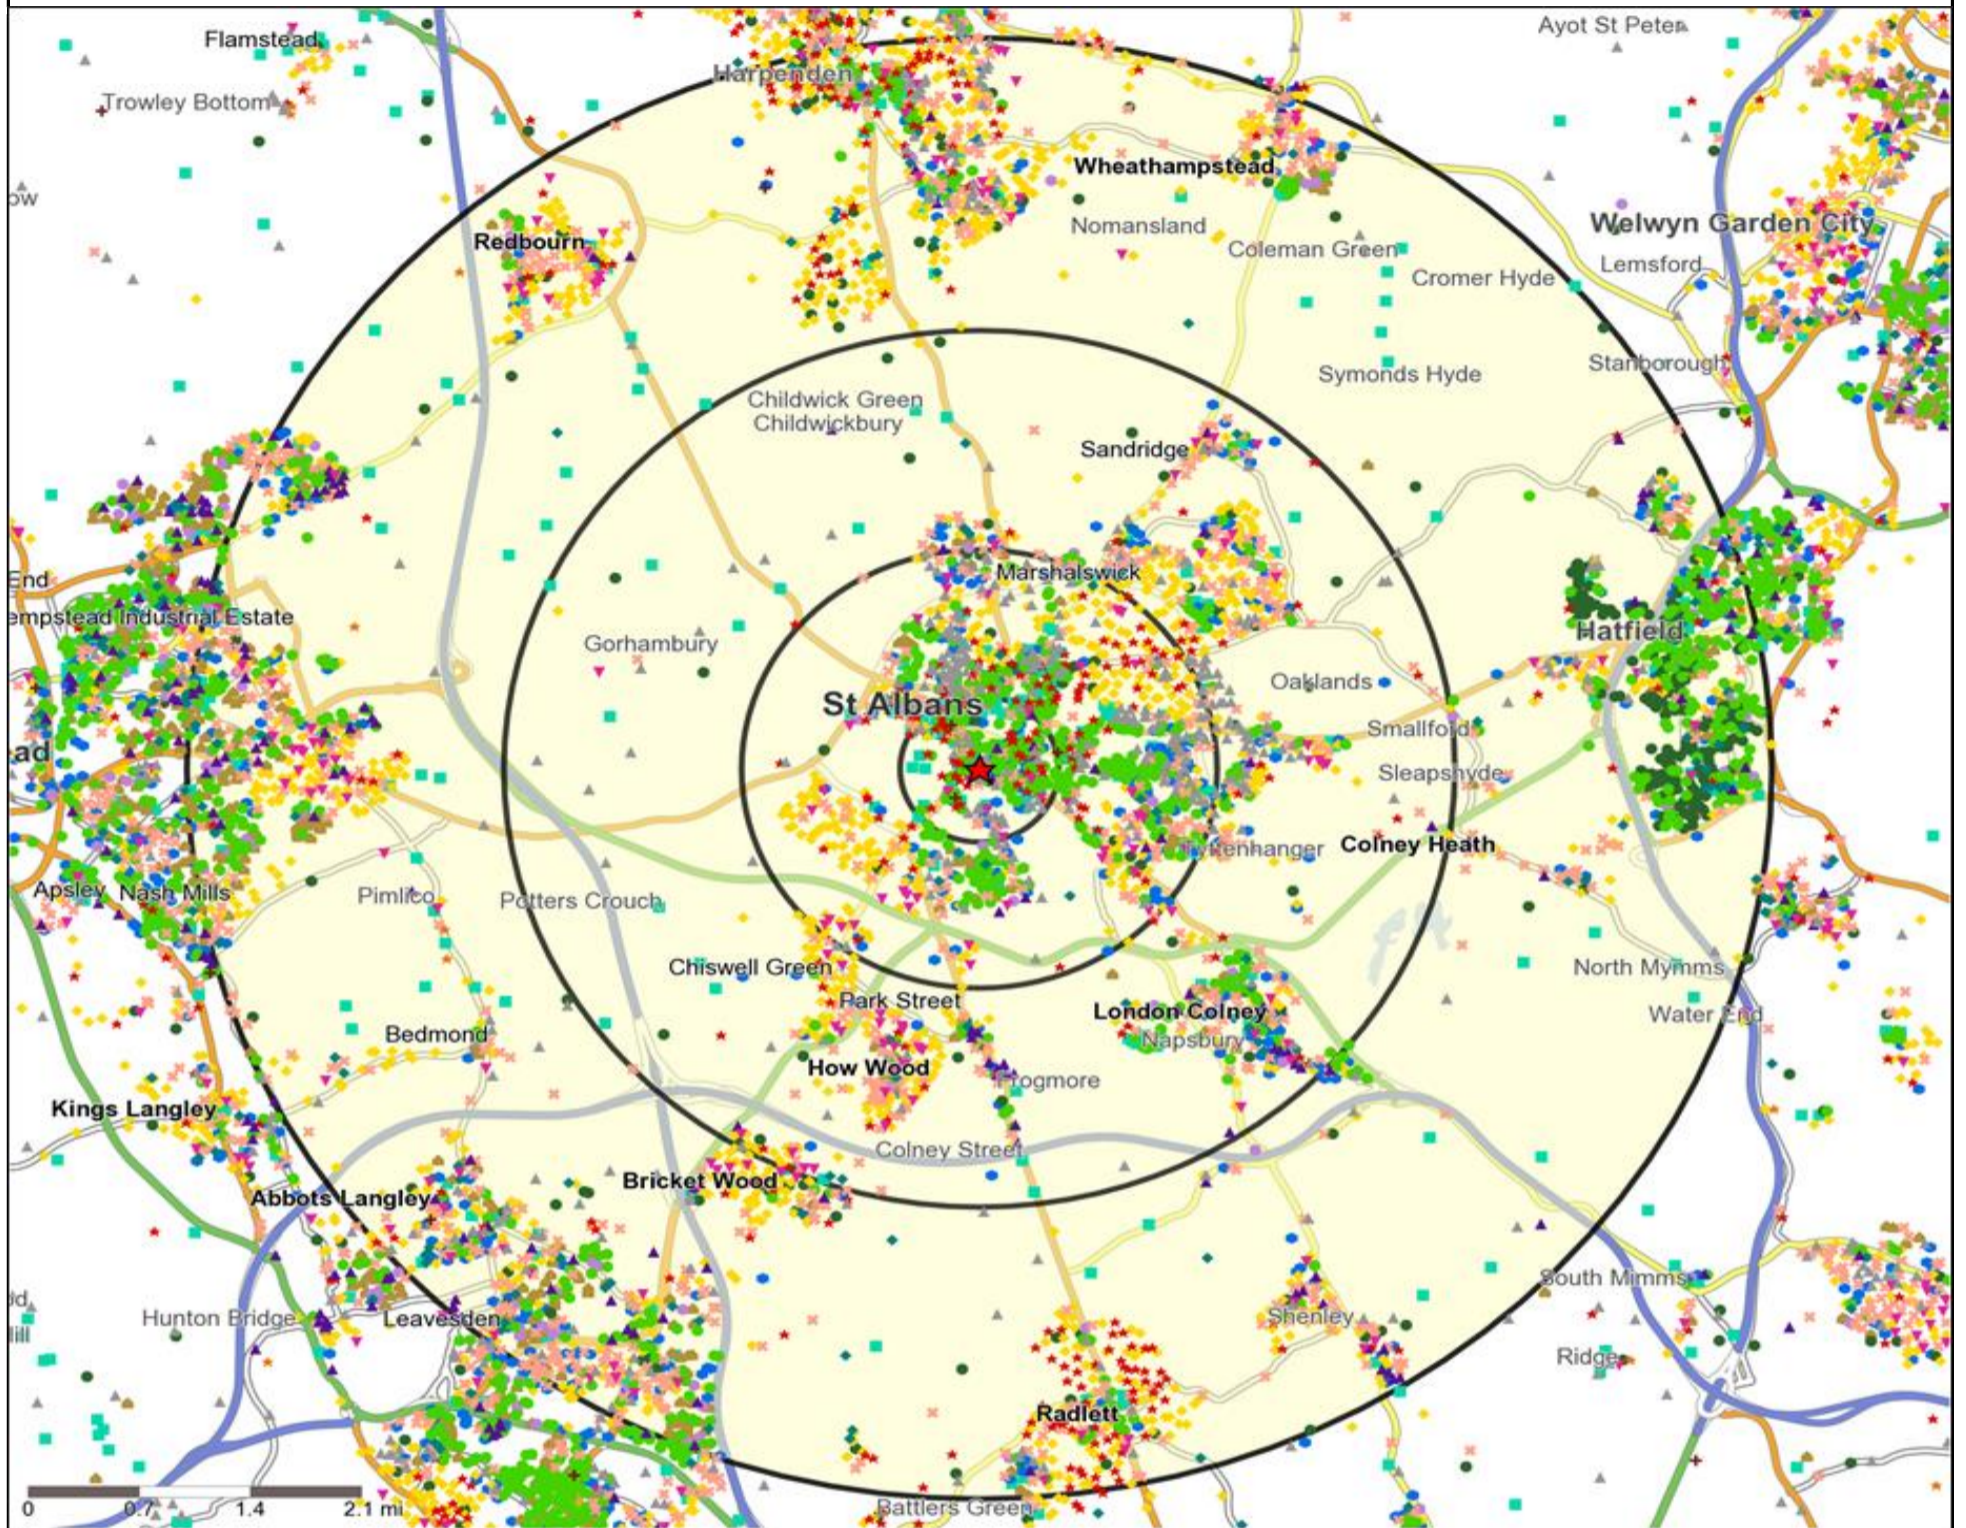

Mosaic UK Map and Data: WHITE LION, ST ALBANS (203613)

Copyright Experian Ltd, HERE 2015. Ordnance Survey © Crown copyright 2015

- ★ Location
- 0.5, 1.5, 3 & 5 Mile Distance
- ~ Rivers, Canals and Lakes
- Mosaic UK Groups**
- A City Prosperity
- ◆ B Prestige Positions
- C Country Living
- ▲ D Rural Reality
- E Senior Security
- ▲ F Suburban Stability
- G Domestic Success
- H Aspiring Homemakers
- ▼ I Family Basics
- ✖ J Transient Renters
- ◆ K Municipal Challenge
- L Vintage Value
- ★ M Modest Traditions
- ★ N Urban Cohesion
- ✚ O Rental Hubs

Mosaic UK Data Table (Residential)

	Count:	Index:
	0 - 0.5 Miles	0 - 0.5 Miles
A City Prosperity (18+)	3,918	1,187
B Prestige Positions (18+)	161	28
C Country Living (18+)	0	0
D Rural Reality (18+)	0	0
E Senior Security (18+)	22	3
F Suburban Stability (18+)	0	0
G Domestic Success (18+)	979	149
H Aspiring Homemakers (18+)	76	11
I Family Basics (18+)	20	4
J Transient Renters (18+)	0	0
K Municipal Challenge (18+)	237	52
L Vintage Value (18+)	335	68
M Modest Traditions (18+)	0	0
N Urban Cohesion (18+)	137	34
O Rental Hubs (18+)	1,913	318
Adults 18+ estimate 2015	7,798	100

Occasions Map and Data: WHITE LION, ST ALBANS (203613)

Copyright Experian Ltd, HERE 2015. Ordnance Survey © Crown copyright 2015

- ★ Location
- 0.5, 1.5, 3 & 5 Mile Distance
- ~ Rivers, Canals and Lakes
- Occasions Types**
■ 01 Mine's a Pint
◆ 02 Early Doors
● 03 Everyday is Friday
- ▲ 04 Weekend Millionaires
● 05 Out On The Town
▲ 06 Business and Pleasure
● 07 Sporting Pints
- 08 Student Social
▼ 09 Leisurely Lunch
✕ 10 Wining and Dining
▲ 11 Household Outing
- ★ 12 Midweek Meal Deal
◆ 13 Date Night
★ 14 Birthday Treat
+ 15 Pre Show Meal

Reporting Category	0 - 0.5 Miles
Café / Wine Bar	12
Circuit Bar	11
Community Local	14
Dry Led	1
Branded Food Pub	0
Rural	0
Other	57
Total	95

Local Competition: WHITE LION, ST ALBANS (203613)

List of Pubs (sorted by distance from Punch outlet) - Top 30 by Distance