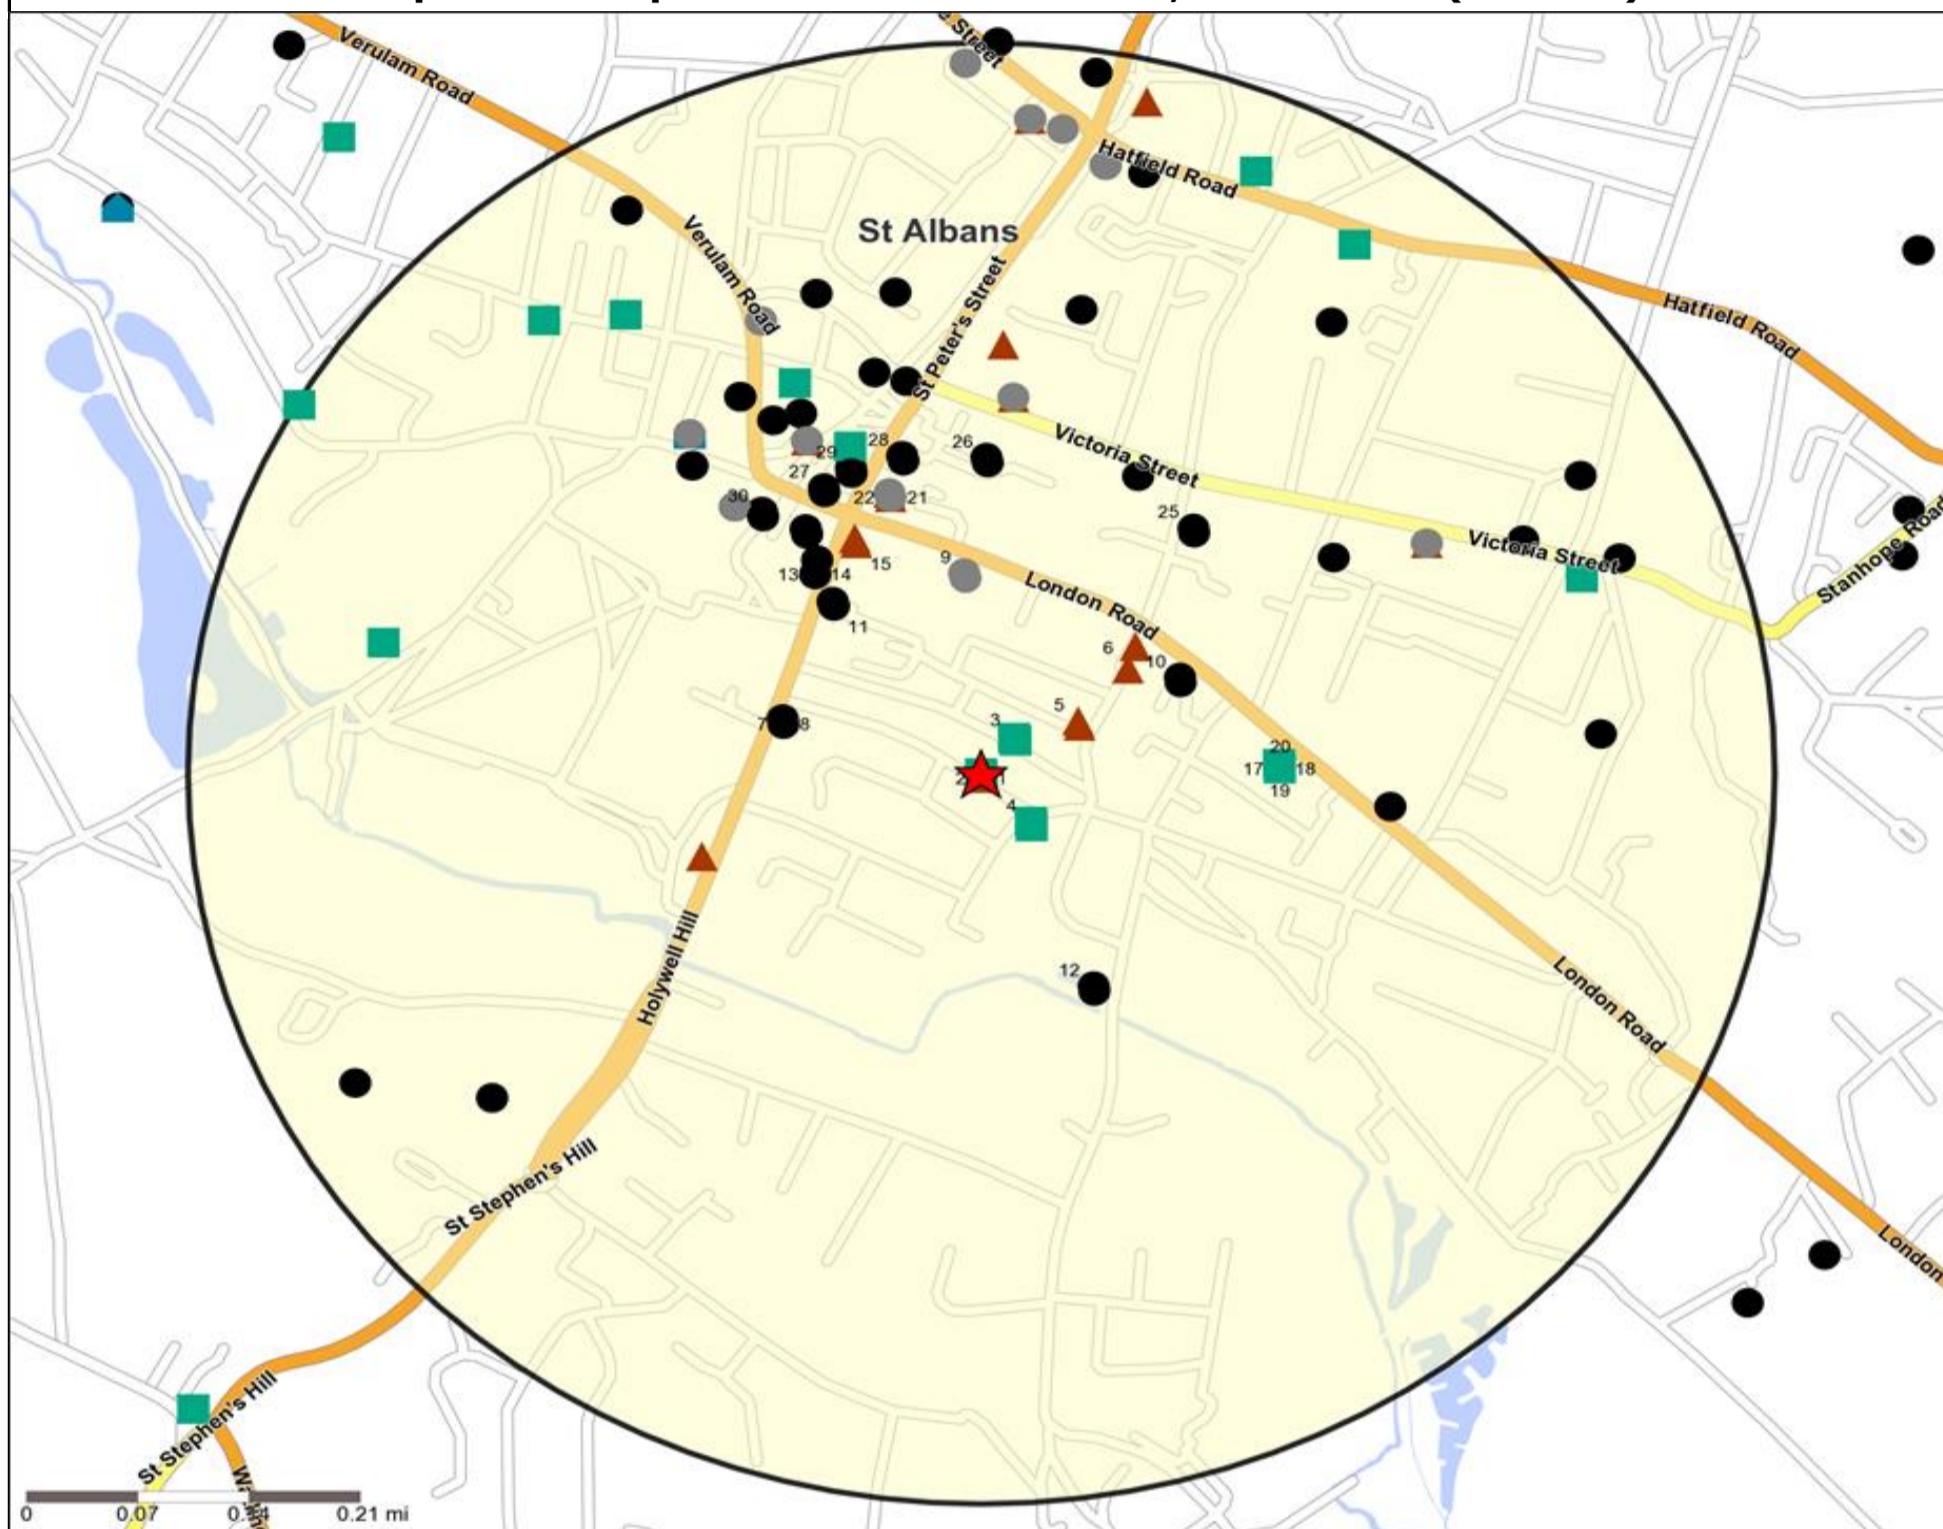

Competition Map and Data: WHITE LION, ST ALBANS (203613)

Numbers on competition points relate to the distance ranking in the competition table on page 7. Copyright Experian Ltd, HERE 2015. Ordnance Survey © Crown copyright 2015

- Location
- Branded Food
- Dry Led
- Cafe / Wine Bar
- Other
- Circuit Bar
- Rural Character
- Community Local
- 0.5, 1.5, 3 & 5 Mile Distance
- Rivers, Canals and Lakes

Competition Type Summary Table

Reporting Category	0 - 0.5 Miles
Café / Wine Bar	12
Circuit Bar	11
Community Local	14
Dry Led	1
Branded Food Pub	0
Rural	0
Other	57
Total	95

Local Competition: WHITE LION, ST ALBANS (203613)

List of Pubs (sorted by distance from Punch outlet) - Top 30 by Distance