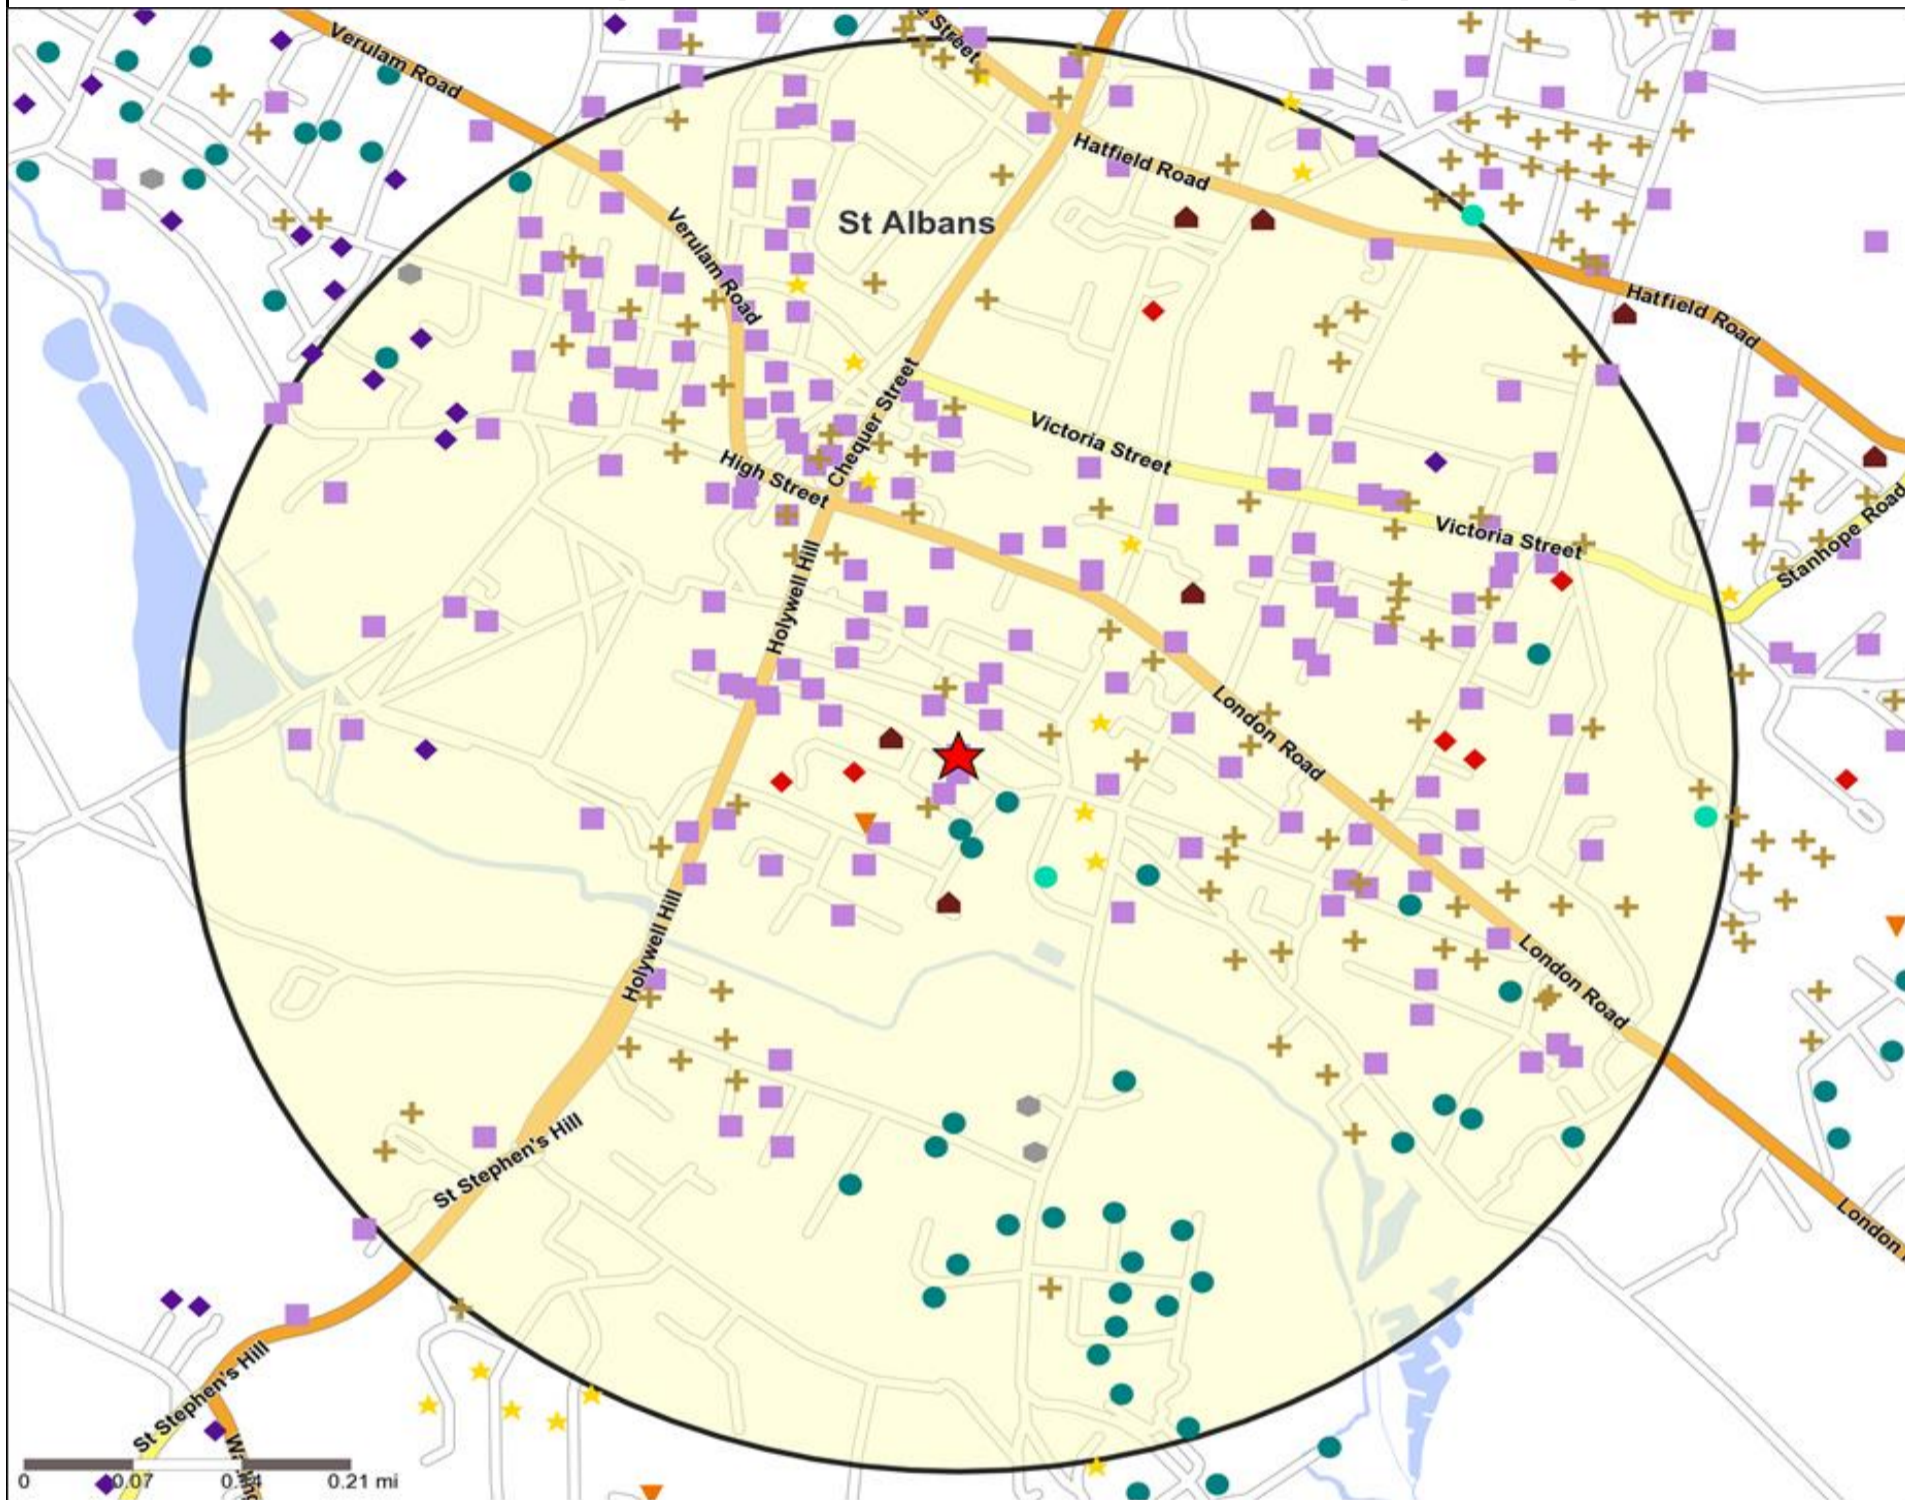

Mosaic UK Map and Data: WHITE LION, ST ALBANS (203613)

Copyright Experian Ltd, HERE 2015. Ordnance Survey © Crown copyright 2015

- ★ Location
- 0.5, 1.5, 3 & 5 Mile Distance
- ~ Rivers, Canals and Lakes
- **Mosaic UK Groups**
- A City Prosperity
- B Prestige Positions
- C Country Living
- ▲ D Rural Reality
- E Senior Security
- ▲ F Suburban Stability
- G Domestic Success
- H Aspiring Homemakers
- ▼ I Family Basics
- ✖ J Transient Renters
- K Municipal Challenge
- L Vintage Value
- ★ M Modest Traditions
- ★ N Urban Cohesion
- ✚ O Rental Hubs

Mosaic UK Data Table (Residential)

	Count:	Index:
	0 - 0.5 Miles	0 - 0.5 Miles
A City Prosperity (18+)	3,918	1,187
B Prestige Positions (18+)	161	28
C Country Living (18+)	0	0
D Rural Reality (18+)	0	0
E Senior Security (18+)	22	3
F Suburban Stability (18+)	0	0
G Domestic Success (18+)	979	149
H Aspiring Homemakers (18+)	76	11
I Family Basics (18+)	20	4
J Transient Renters (18+)	0	0
K Municipal Challenge (18+)	237	52
L Vintage Value (18+)	335	68
M Modest Traditions (18+)	0	0
N Urban Cohesion (18+)	137	34
O Rental Hubs (18+)	1,913	318
Adults 18+ estimate 2015	7,798	100