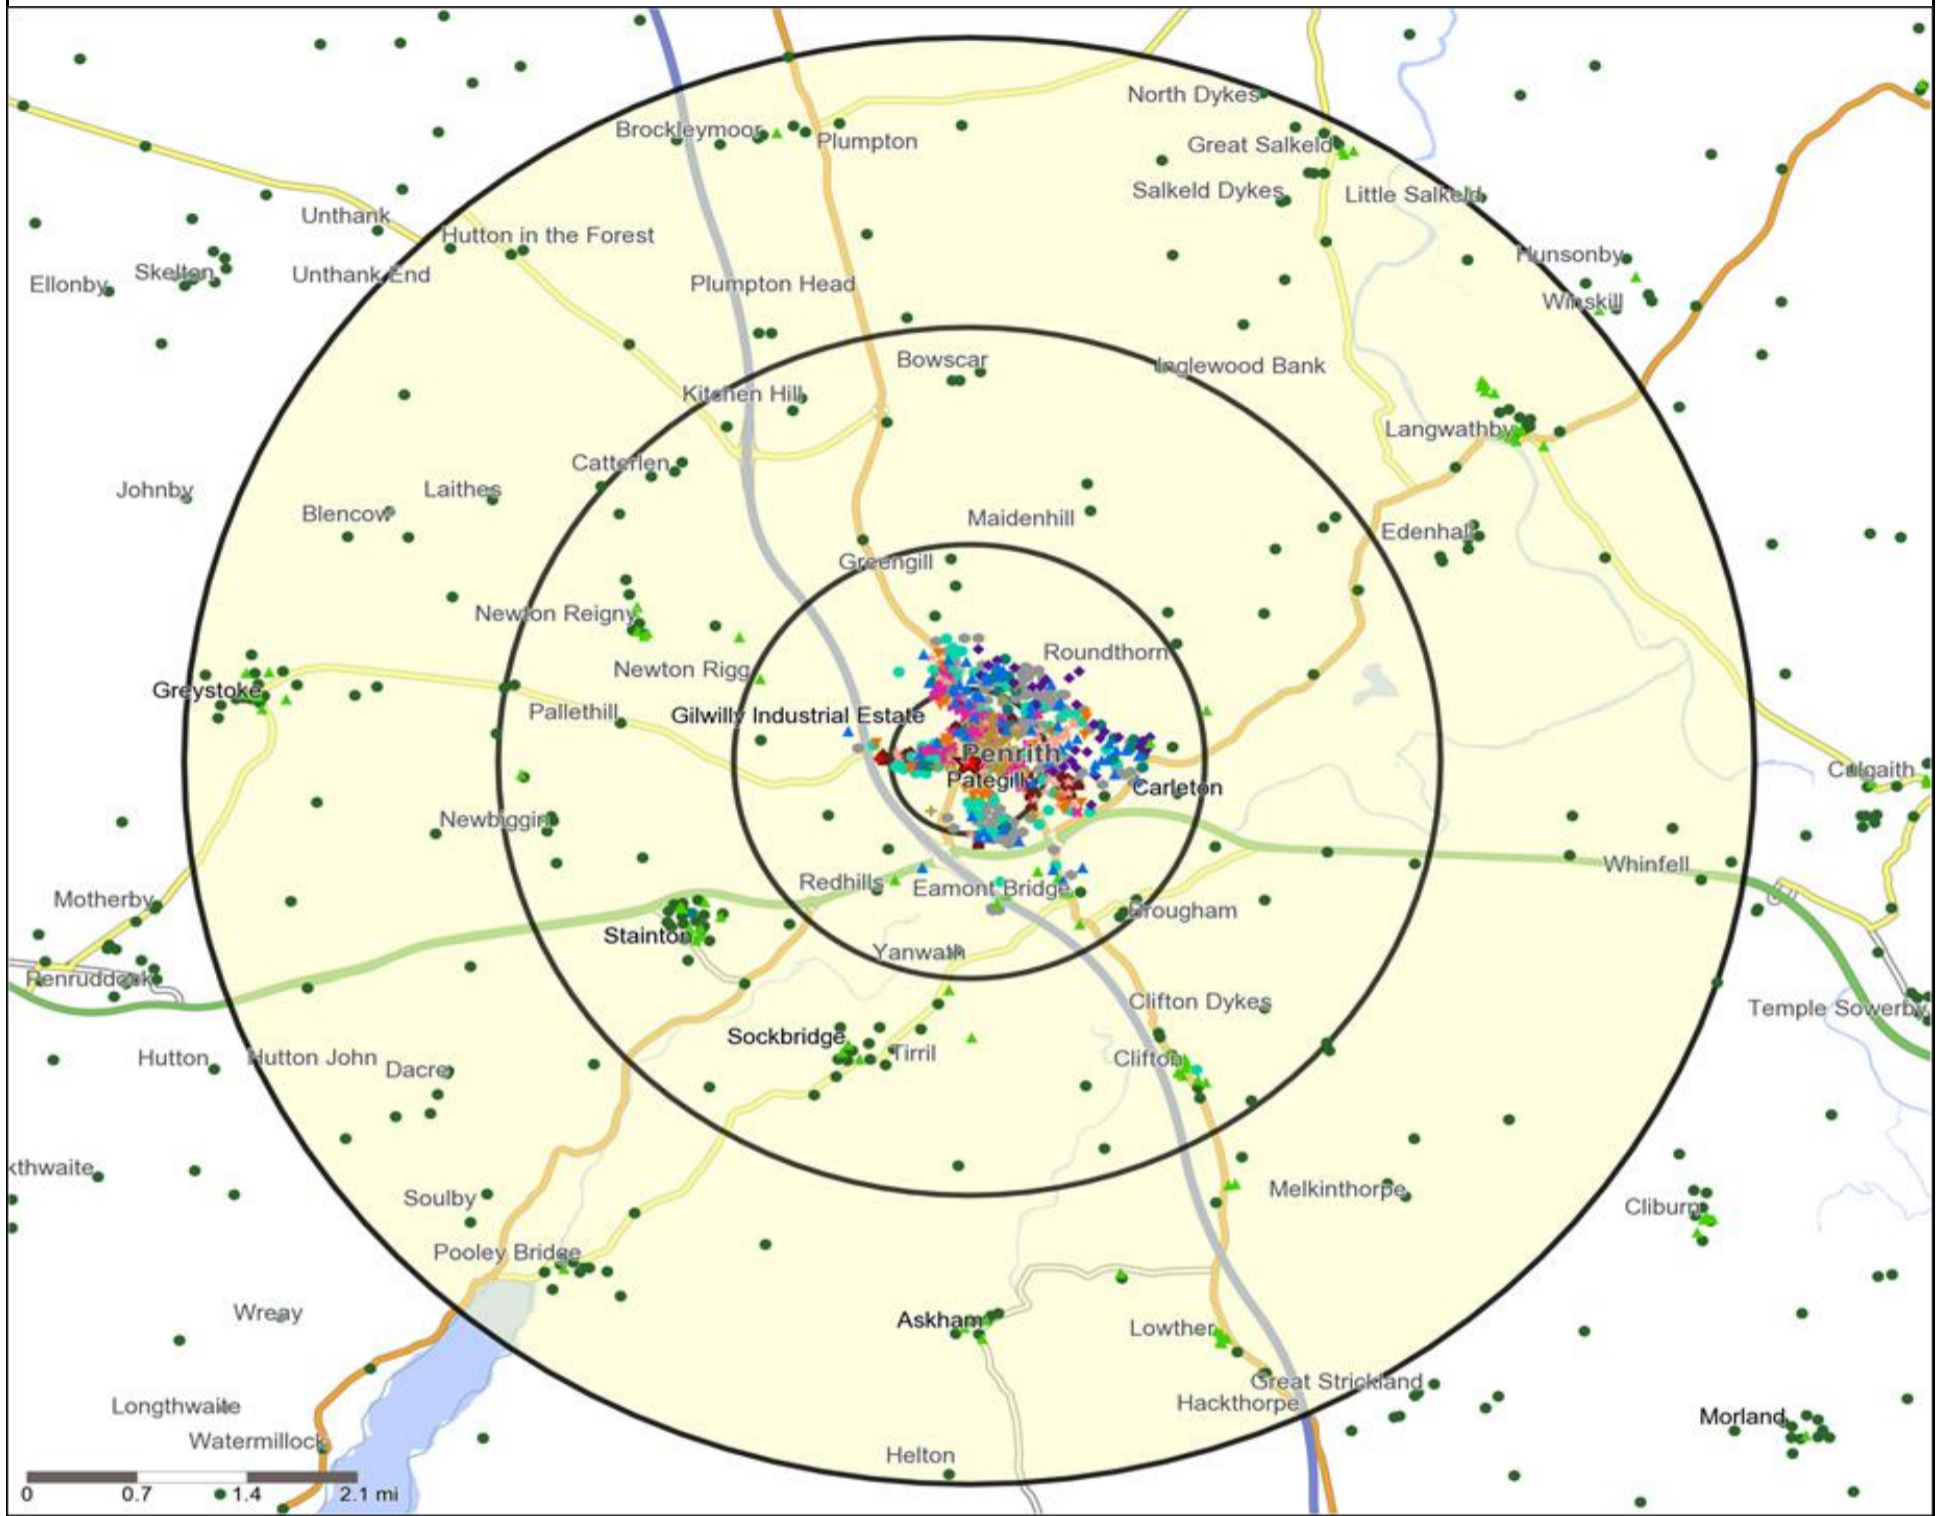

Age Data Table

	Count:					Index:				
	0 - 0.5 Miles	0 - 1.5 Miles	0 - 3.0 Miles	0 - 5.0 Miles	15 Min Drivetime	0 - 0.5 Miles	0 - 1.5 Miles	0 - 3.0 Miles	0 - 5.0 Miles	15 Min Drivetime
0-15	1,210	2,506	2,912	3,522	4,250	87	83	81	82	84
16-17	156	393	472	552	643	91	105	107	104	103
18-24	969	1,582	1,833	2,034	2,289	145	109	106	98	94
25-34	1,244	2,093	2,305	2,621	2,927	123	95	89	84	79
35-44	855	1,719	1,979	2,407	2,852	91	84	82	83	83
45-54	1,010	2,224	2,707	3,333	4,070	96	98	100	103	106
55-64	574	1,588	2,057	2,665	3,315	69	87	95	103	109
65+	1,374	3,971	4,783	5,696	6,604	103	137	139	139	136
Population estimate 2015	7,392	16,076	19,048	22,830	26,950	100	100	100	100	100

Mosaic UK Map and Data: STATION HOTEL, PENRITH (300454)

Copyright Experian Ltd, HERE 2015. Ordnance Survey © Crown copyright 2015

- ★ Location
- 0.5, 1.5, 3 & 5 Mile Distance
- ~ Rivers, Canals and Lakes
- ▲ D Rural Reality
- E Senior Security
- ▲ F Suburban Stability
- ▲ G Domestic Success
- ▲ H Aspiring Homemakers
- ▲ I Family Basics
- ▲ J Transient Renters
- ▲ K Municipal Challenge
- ▲ L Vintage Value
- ▲ M Modest Traditions
- ▲ N Urban Cohesion
- ▲ O Rental Hubs

- ★ Location
- Cafe / Wine Bar
- Other
- 0.5, 1.5, 3 & 5 Mile Distance
- ▲ Circuit Bar
- ◆ Rural Character
- ~ Rivers, Canals and Lakes
- Community Local
- Branded Food
- Dry Led

Competition Type Summary Table

Reporting Category	0 - 0.5 Miles
Café / Wine Bar	6
Circuit Bar	6
Community Local	13
Dry Led	1
Branded Food Pub	0
Rural	0
Other	24
Total	50

Local Competition: STATION HOTEL, PENRITH (300454)

List of Pubs (sorted by distance from Punch outlet) - Top 30 by Distance