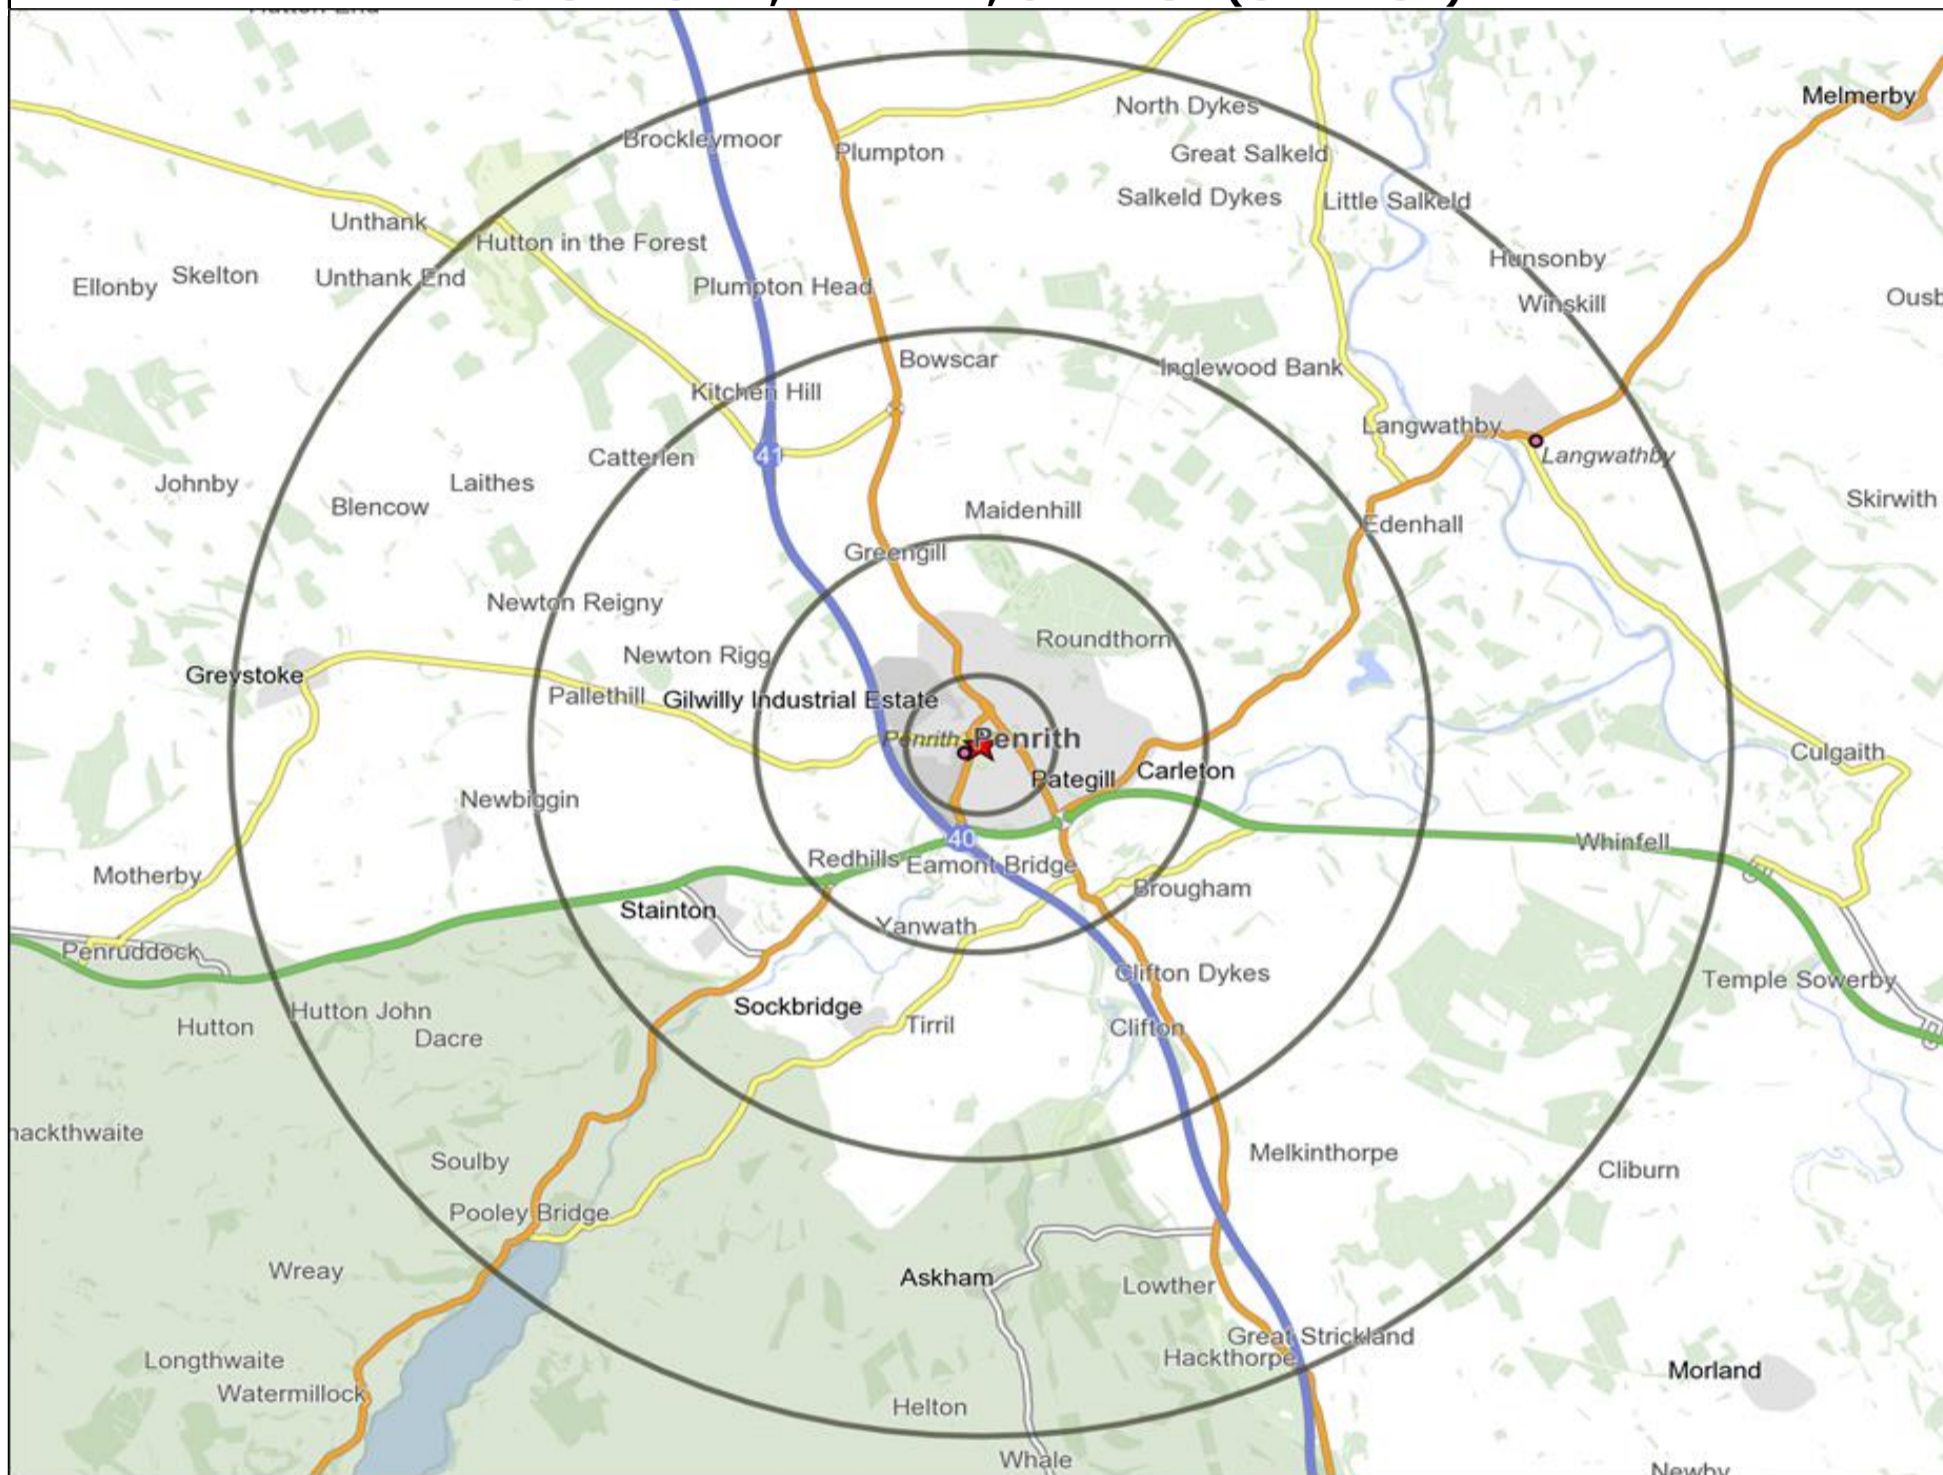

**Customer Profile Report for STATION HOTEL, PENRITH (Punch Outlet Number: 300454)
CASTLEGATE, PENRITH, CA11 7JB (CA11 7JB)**

Copyright Experian Ltd, HERE 2015. Ordnance Survey © Crown copyright 2015

★ Location ○ 0.5, 1.5, 3 & 5 Mile Distance

Mosaic UK Map and Data: STATION HOTEL, PENRITH (300454)

Copyright Experian Ltd, HERE 2015. Ordnance Survey © Crown copyright 2015

- ★ Location
- 0.5, 1.5, 3 & 5 Mile Distance
- ~ Rivers, Canals and Lakes
- ▲ D Rural Reality
- E Senior Security
- ▲ F Suburban Stability
- ▲ G Domestic Success
- ▲ H Aspiring Homemakers
- ▲ I Family Basics
- ▲ J Transient Renters
- ▲ K Municipal Challenge
- ▲ L Vintage Value
- ▲ M Modest Traditions
- ▲ N Urban Cohesion
- ▲ O Rental Hubs

Occasions Map and Data: STATION HOTEL, PENRITH (300454)

Copyright Experian Ltd, HERE 2015. Ordnance Survey © Crown copyright 2015

- ★ Location
- 0.5, 1.5, 3 & 5 Mile Distance
- ~ Rivers, Canals and Lakes
- Occasions Types**
- 01 Mine's a Pint
- ◆ 02 Early Doors
- 03 Everyday is Friday
- ▲ 04 Weekend Millionaires
- 05 Out On The Town
- ▲ 06 Business and Pleasure
- 07 Sporting Pints
- 08 Student Social
- ▼ 09 Leisurely Lunch
- 10 Wining and Dining
- ▲ 11 Household Outing
- ★ 12 Midweek Meal Deal
- ◆ 13 Date Night
- ★ 14 Birthday Treat
- ★ 15 Pre Show Meal

Reporting Category	0 - 0.5 Miles
Café / Wine Bar	6
Circuit Bar	6
Community Local	13
Dry Led	1
Branded Food Pub	0
Rural	0
Other	24
Total	50

Local Competition: STATION HOTEL, PENRITH (300454)

List of Pubs (sorted by distance from Punch outlet) - Top 30 by Distance