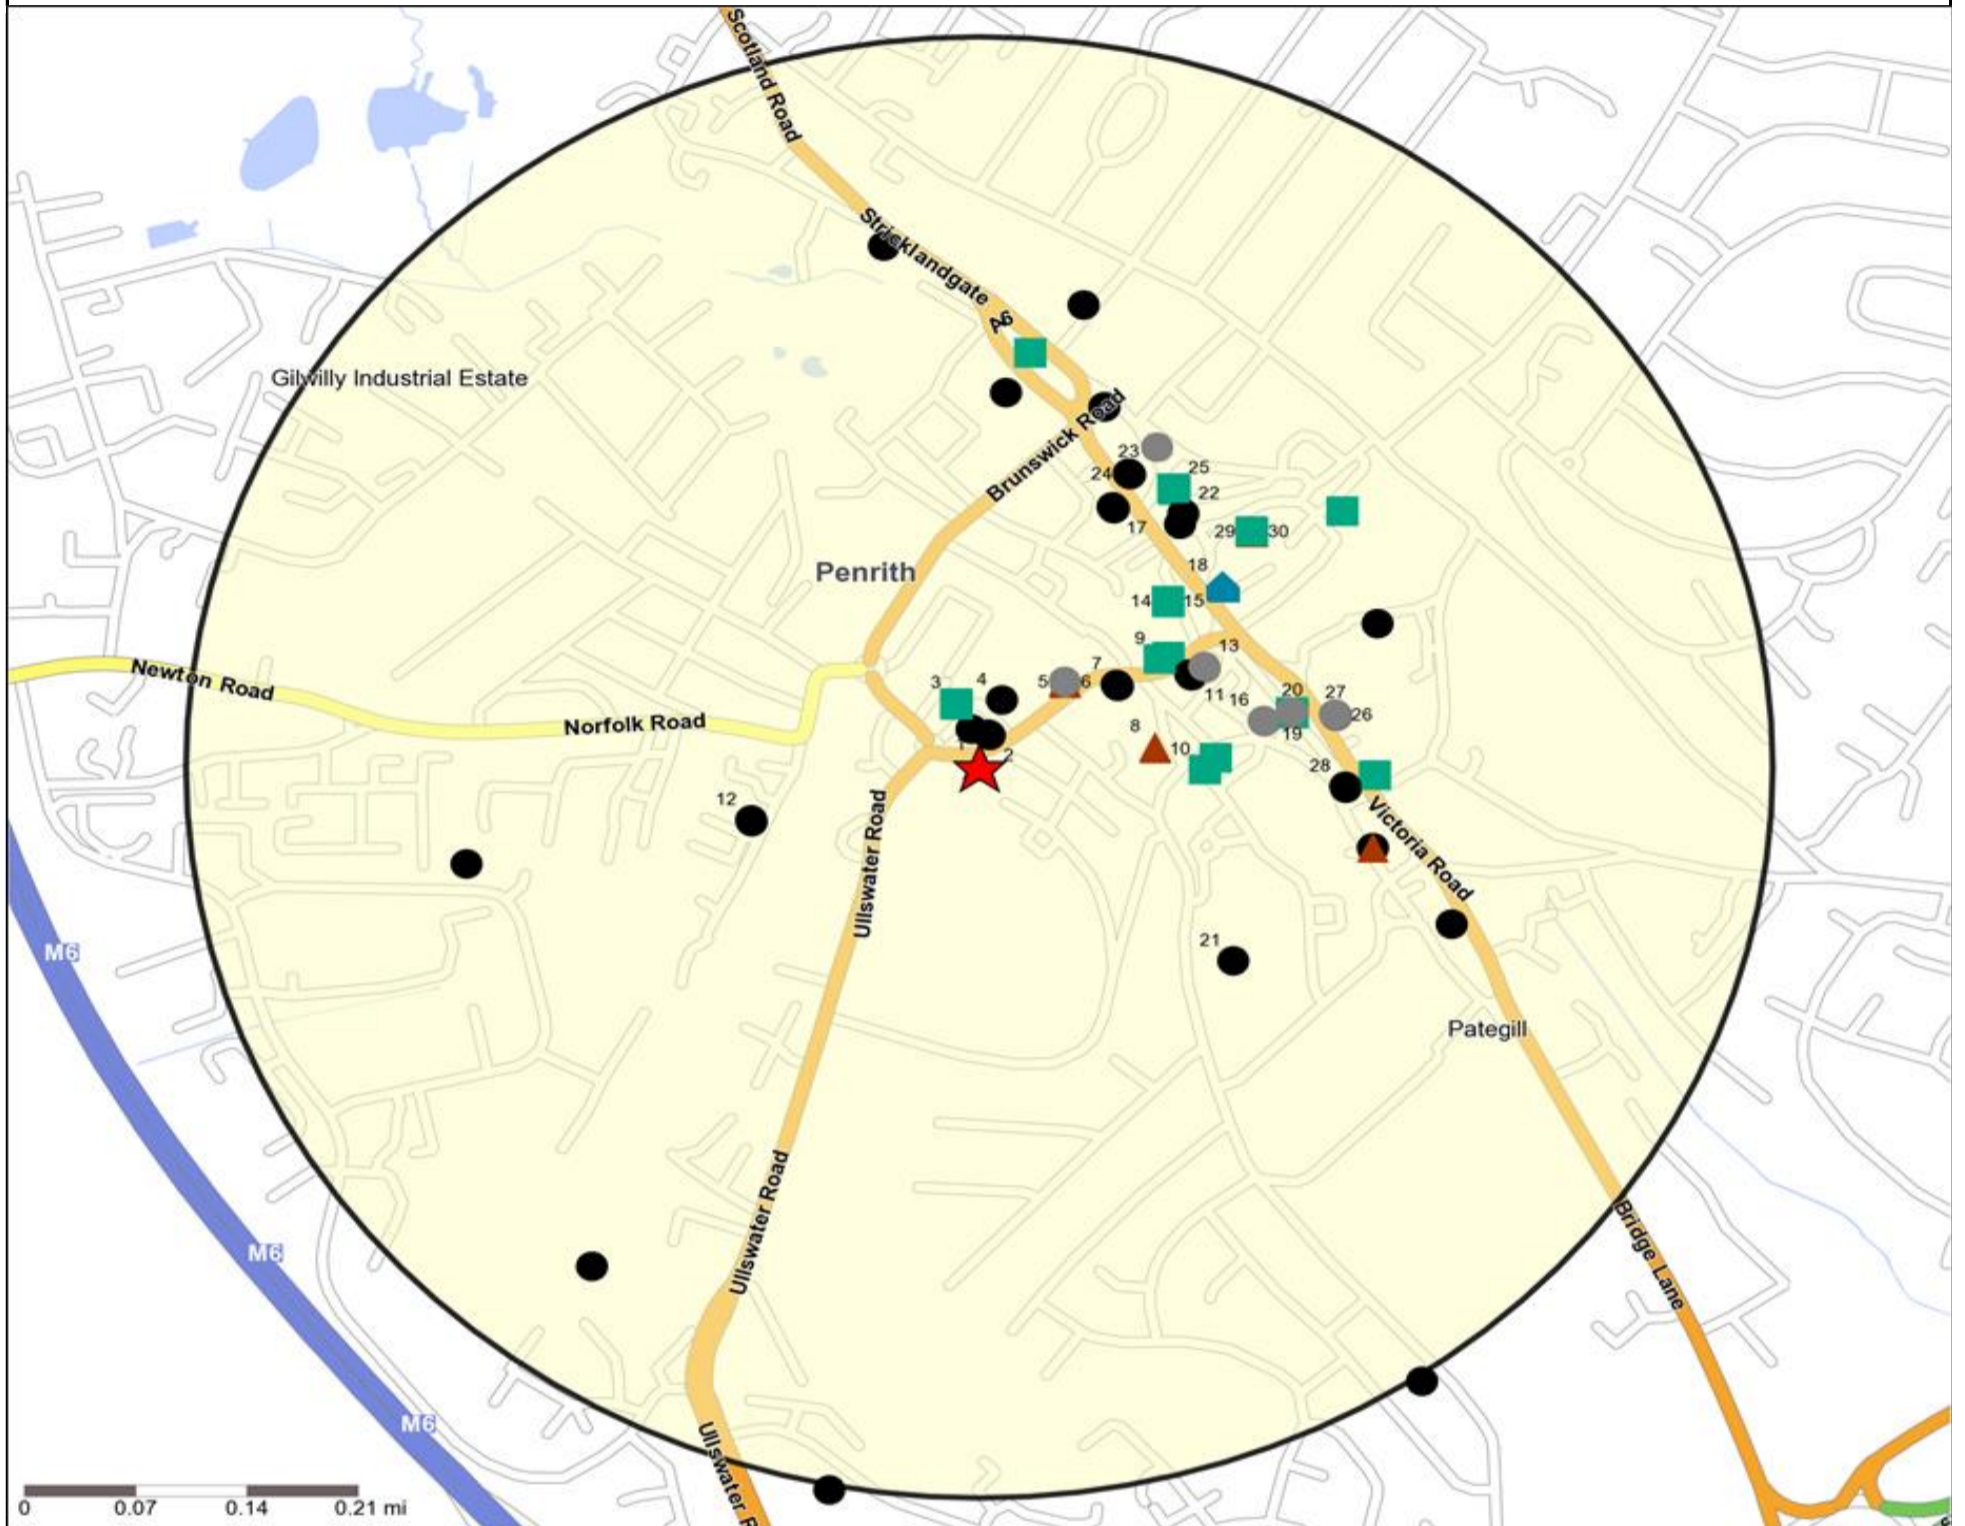

Competition Map and Data: STATION HOTEL, PENRITH (300454)

Numbers on competition points relate to the distance ranking in the competition table on page 7. Copyright Experian Ltd, HERE 2015. Ordnance Survey © Crown copyright 2015

- Location
- Branded Food
- Dry Led
- Café / Wine Bar
- Other
- 0.5, 1.5, 3 & 5 Mile Distance
- Circuit Bar
- Rural Character
- Rivers, Canals and Lakes
- Community Local

Competition Type Summary Table

Reporting Category	0 - 0.5 Miles
Café / Wine Bar	6
Circuit Bar	6
Community Local	13
Dry Led	1
Branded Food Pub	0
Rural	0
Other	24
Total	50