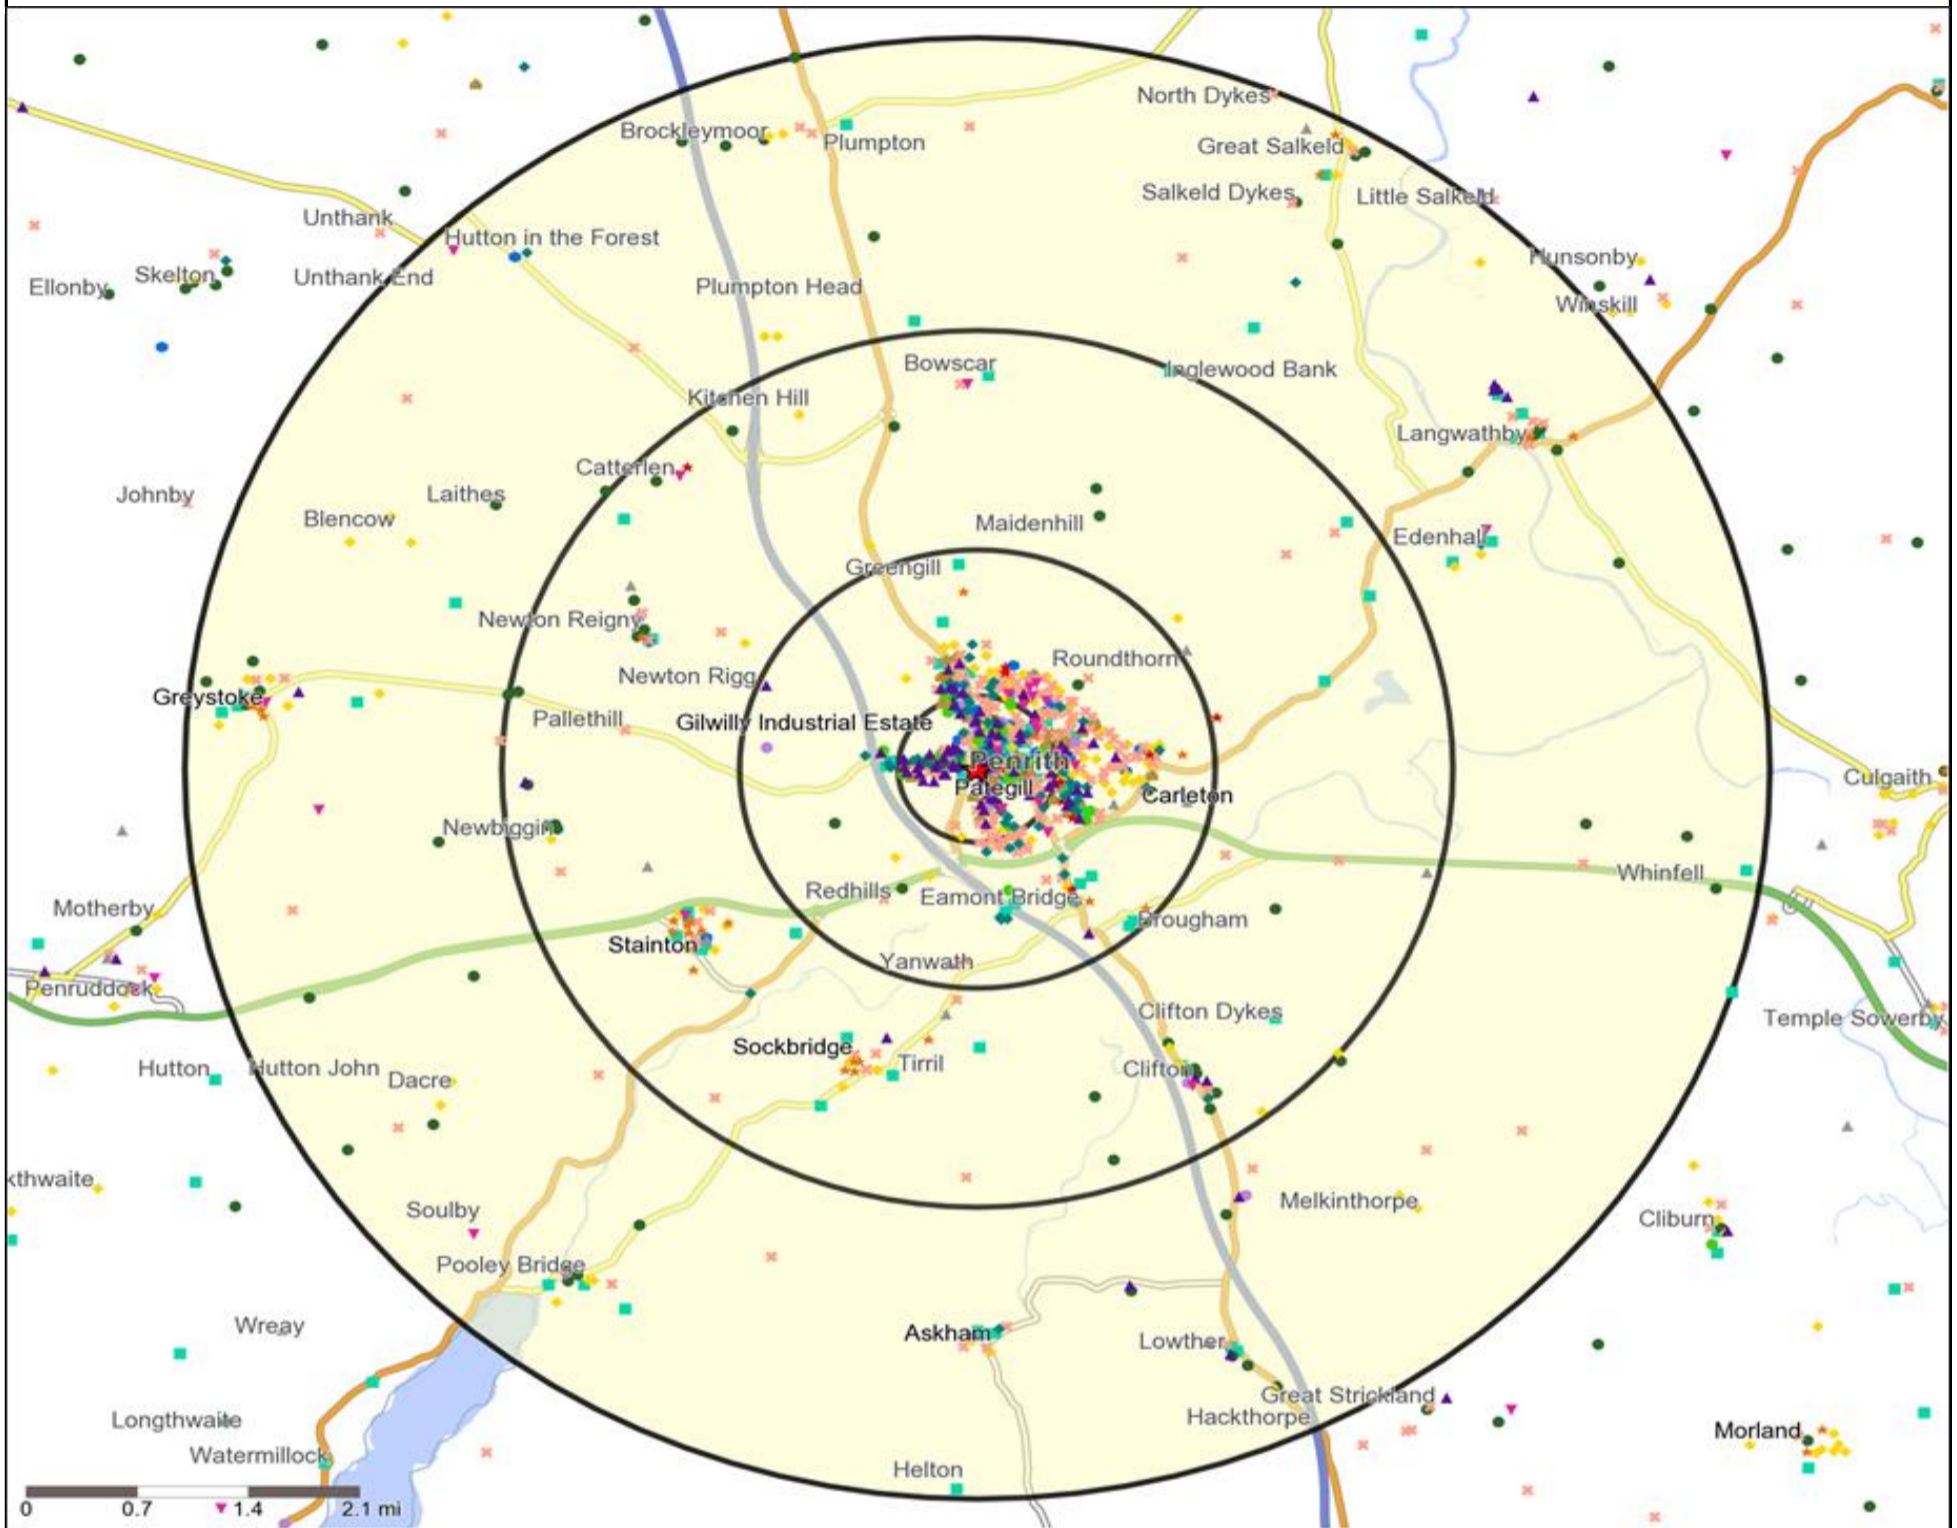

Mosaic UK Map and Data: STATION HOTEL, PENRITH (300454)

Copyright Experian Ltd, HERE 2015. Ordnance Survey © Crown copyright 2015

- Location
- 0.5, 1.5, 3 & 5 Mile Distance
- Rivers, Canals and Lakes
- Mosaic UK Groups**
- A City Prosperity
- C Country Living
- D Rural Reality
- E Senior Security
- F Suburban Stability
- G Domestic Success
- H Aspiring Homemakers
- I Family Basics
- J Transient Renters
- K Municipal Challenge
- L Vintage Value
- M Modest Traditions
- N Urban Cohesion
- O Rental Hubs

Mosaic UK Data Table (Residential)

	Count:	Index:
	0 - 0.5 Miles	0 - 0.5 Miles
A City Prosperity (18+)	0	0
B Prestige Positions (18+)	5	1
C Country Living (18+)	6	1
D Rural Reality (18+)	0	0
E Senior Security (18+)	717	146
F Suburban Stability (18+)	416	113
G Domestic Success (18+)	198	39
H Aspiring Homemakers (18+)	844	154
I Family Basics (18+)	459	106
J Transient Renters (18+)	1,250	360
K Municipal Challenge (18+)	37	10
L Vintage Value (18+)	648	171
M Modest Traditions (18+)	411	144
N Urban Cohesion (18+)	0	0
O Rental Hubs (18+)	1,030	222
Adults 18+ estimate 2015	6,021	100

Occasions Map and Data: STATION HOTEL, PENRITH (300454)

Copyright Experian Ltd, HERE 2015. Ordnance Survey © Crown copyright 2015

- ★ Location
- 0.5, 1.5, 3 & 5 Mile Distance
- ~ Rivers, Canals and Lakes
- Occasions Types**
- 01 Mine's a Pint
- ◆ 02 Early Doors
- 03 Everyday is Friday
- ▲ 04 Weekend Millionaires
- 05 Out On The Town
- ▲ 06 Business and Pleasure
- 07 Sporting Pints
- 08 Student Social
- ▼ 09 Leisurely Lunch
- 10 Wining and Dining
- ▲ 11 Household Outing
- ★ 12 Midweek Meal Deal
- ◆ 13 Date Night
- ★ 14 Birthday Treat
- ★ 15 Pre Show Meal

Reporting Category	0 - 0.5 Miles
Café / Wine Bar	6
Circuit Bar	6
Community Local	13
Dry Led	1
Branded Food Pub	0
Rural	0
Other	24
Total	50

Local Competition: STATION HOTEL, PENRITH (300454)

List of Pubs (sorted by distance from Punch outlet) - Top 30 by Distance