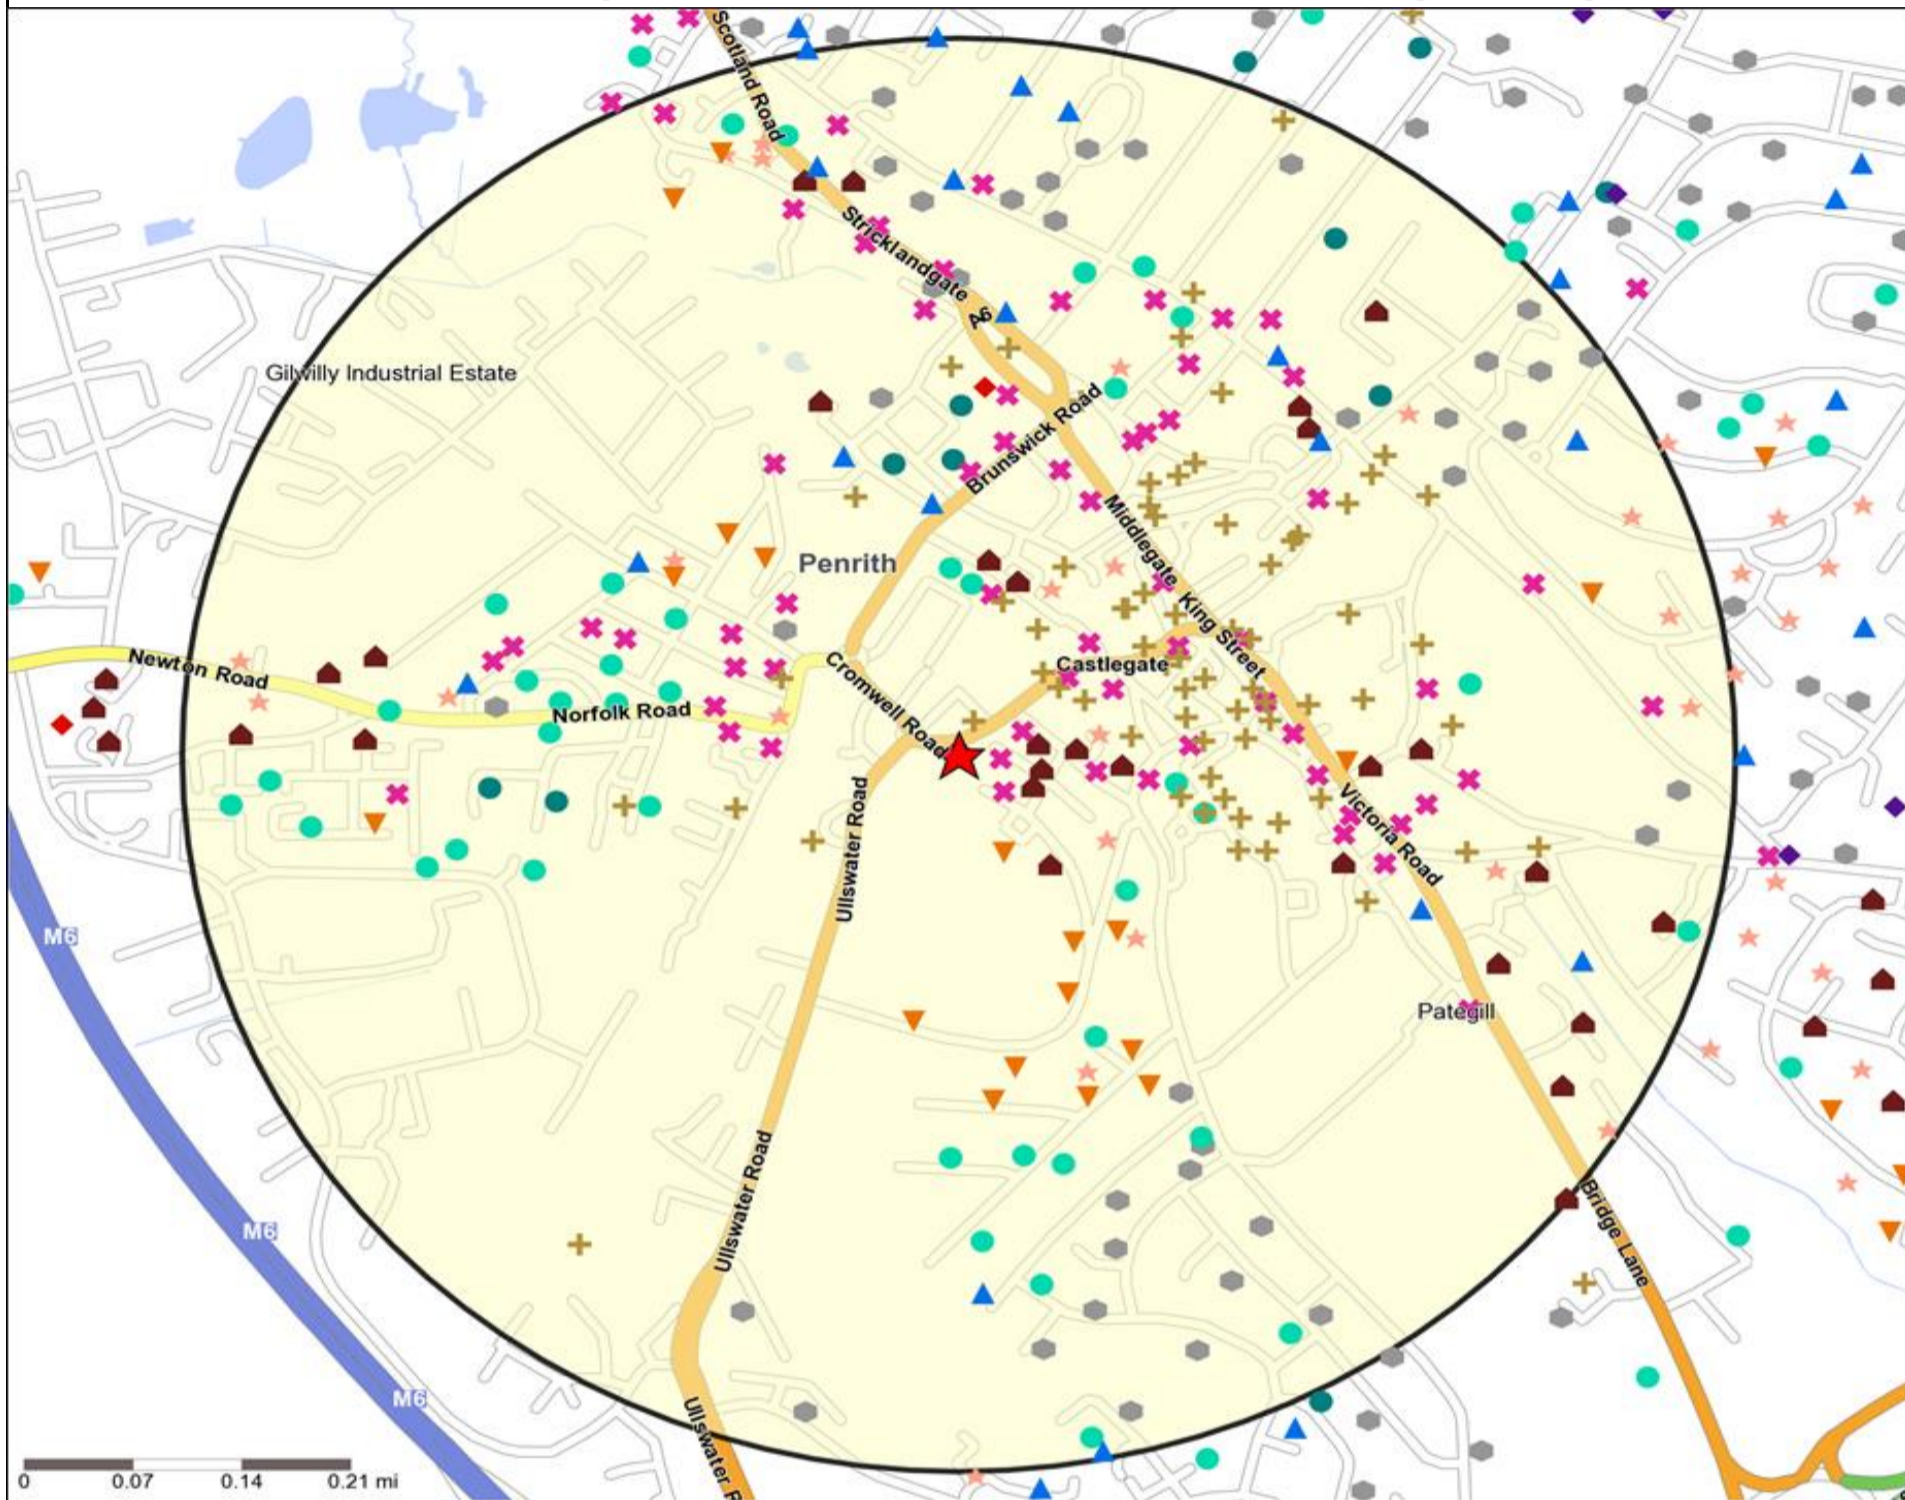

Mosaic UK Map and Data: STATION HOTEL, PENRITH (300454)

Copyright Experian Ltd, HERE 2015. Ordnance Survey © Crown copyright 2015

- Location
- 0.5, 1.5, 3 & 5 Mile Distance
- Rivers, Canals and Lakes
- **Mosaic UK Groups**
- A City Prosperity
- C Country Living
- D Rural Reality
- E Senior Security
- F Suburban Stability
- G Domestic Success
- H Aspiring Homemakers
- I Family Basics
- J Transient Renters
- K Municipal Challenge
- L Vintage Value
- M Modest Traditions
- N Urban Cohesion
- O Rental Hubs

Mosaic UK Data Table (Residential)

	Count:	Index:
	0 - 0.5 Miles	0 - 0.5 Miles
A City Prosperity (18+)	0	0
B Prestige Positions (18+)	5	1
C Country Living (18+)	6	1
D Rural Reality (18+)	0	0
E Senior Security (18+)	717	146
F Suburban Stability (18+)	416	113
G Domestic Success (18+)	198	39
H Aspiring Homemakers (18+)	844	154
I Family Basics (18+)	459	106
J Transient Renters (18+)	1,250	360
K Municipal Challenge (18+)	37	10
L Vintage Value (18+)	648	171
M Modest Traditions (18+)	411	144
N Urban Cohesion (18+)	0	0
O Rental Hubs (18+)	1,030	222
Adults 18+ estimate 2015	6,021	100