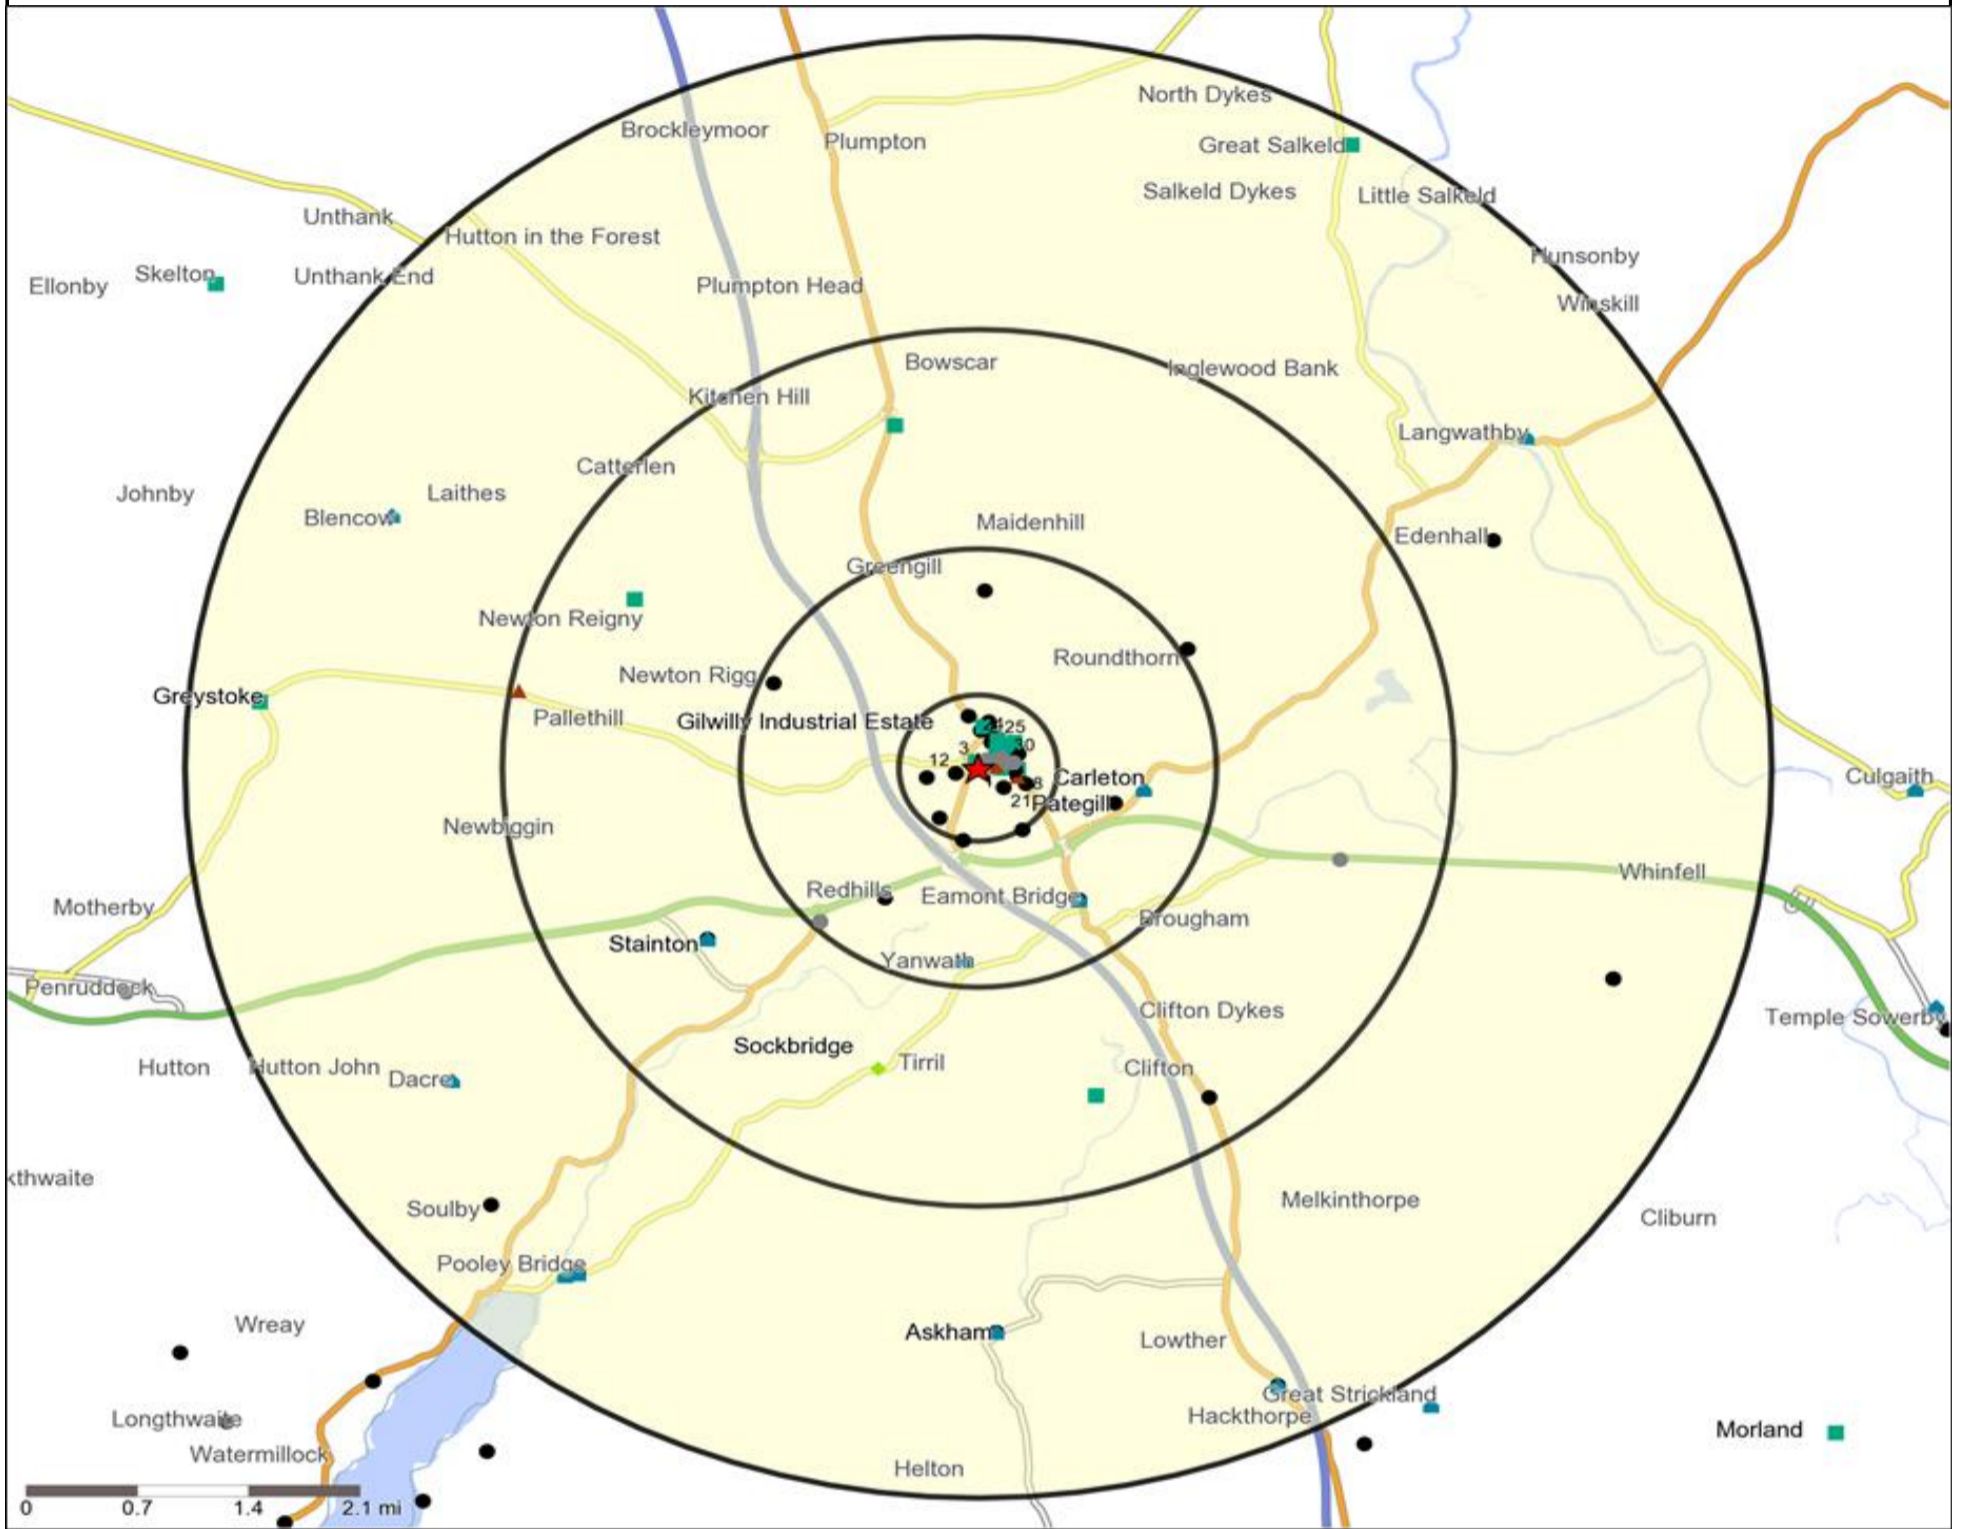

Occasions Map and Data: STATION HOTEL, PENRITH (300454)

Copyright Experian Ltd, HERE 2015. Ordnance Survey © Crown copyright 2015

- ★ Location
- 0.5, 1.5, 3 & 5 Mile Distance
- ~ Rivers, Canals and Lakes
- Occasions Types**
- 01 Mine's a Pint
- ◆ 02 Early Doors
- 03 Everyday is Friday
- ▲ 04 Weekend Millionaires
- 05 Out On The Town
- ▲ 06 Business and Pleasure
- 07 Sporting Pints
- 08 Student Social
- ▼ 09 Leisurely Lunch
- 10 Wining and Dining
- ▲ 11 Household Outing
- ★ 12 Midweek Meal Deal
- ◆ 13 Date Night
- ★ 14 Birthday Treat
- ★ 15 Pre Show Meal

Competition Map and Data: STATION HOTEL, PENRITH (300454)

Numbers on competition points relate to the distance ranking in the competition table on page 7. Copyright Experian Ltd, HERE 2015. Ordnance Survey © Crown copyright 2015

- ★ Location
- Cafe / Wine Bar
- Other
- 0.5, 1.5, 3 & 5 Mile Distance
- ▲ Circuit Bar
- ◆ Rural Character
- ~ Rivers, Canals and Lakes
- Community Local
- Branded Food
- Dry Led

Competition Type Summary Table

Reporting Category	0 - 0.5 Miles
Café / Wine Bar	6
Circuit Bar	6
Community Local	13
Dry Led	1
Branded Food Pub	0
Rural	0
Other	24
Total	50

Local Competition: STATION HOTEL, PENRITH (300454)

List of Pubs (sorted by distance from Punch outlet) - Top 30 by Distance