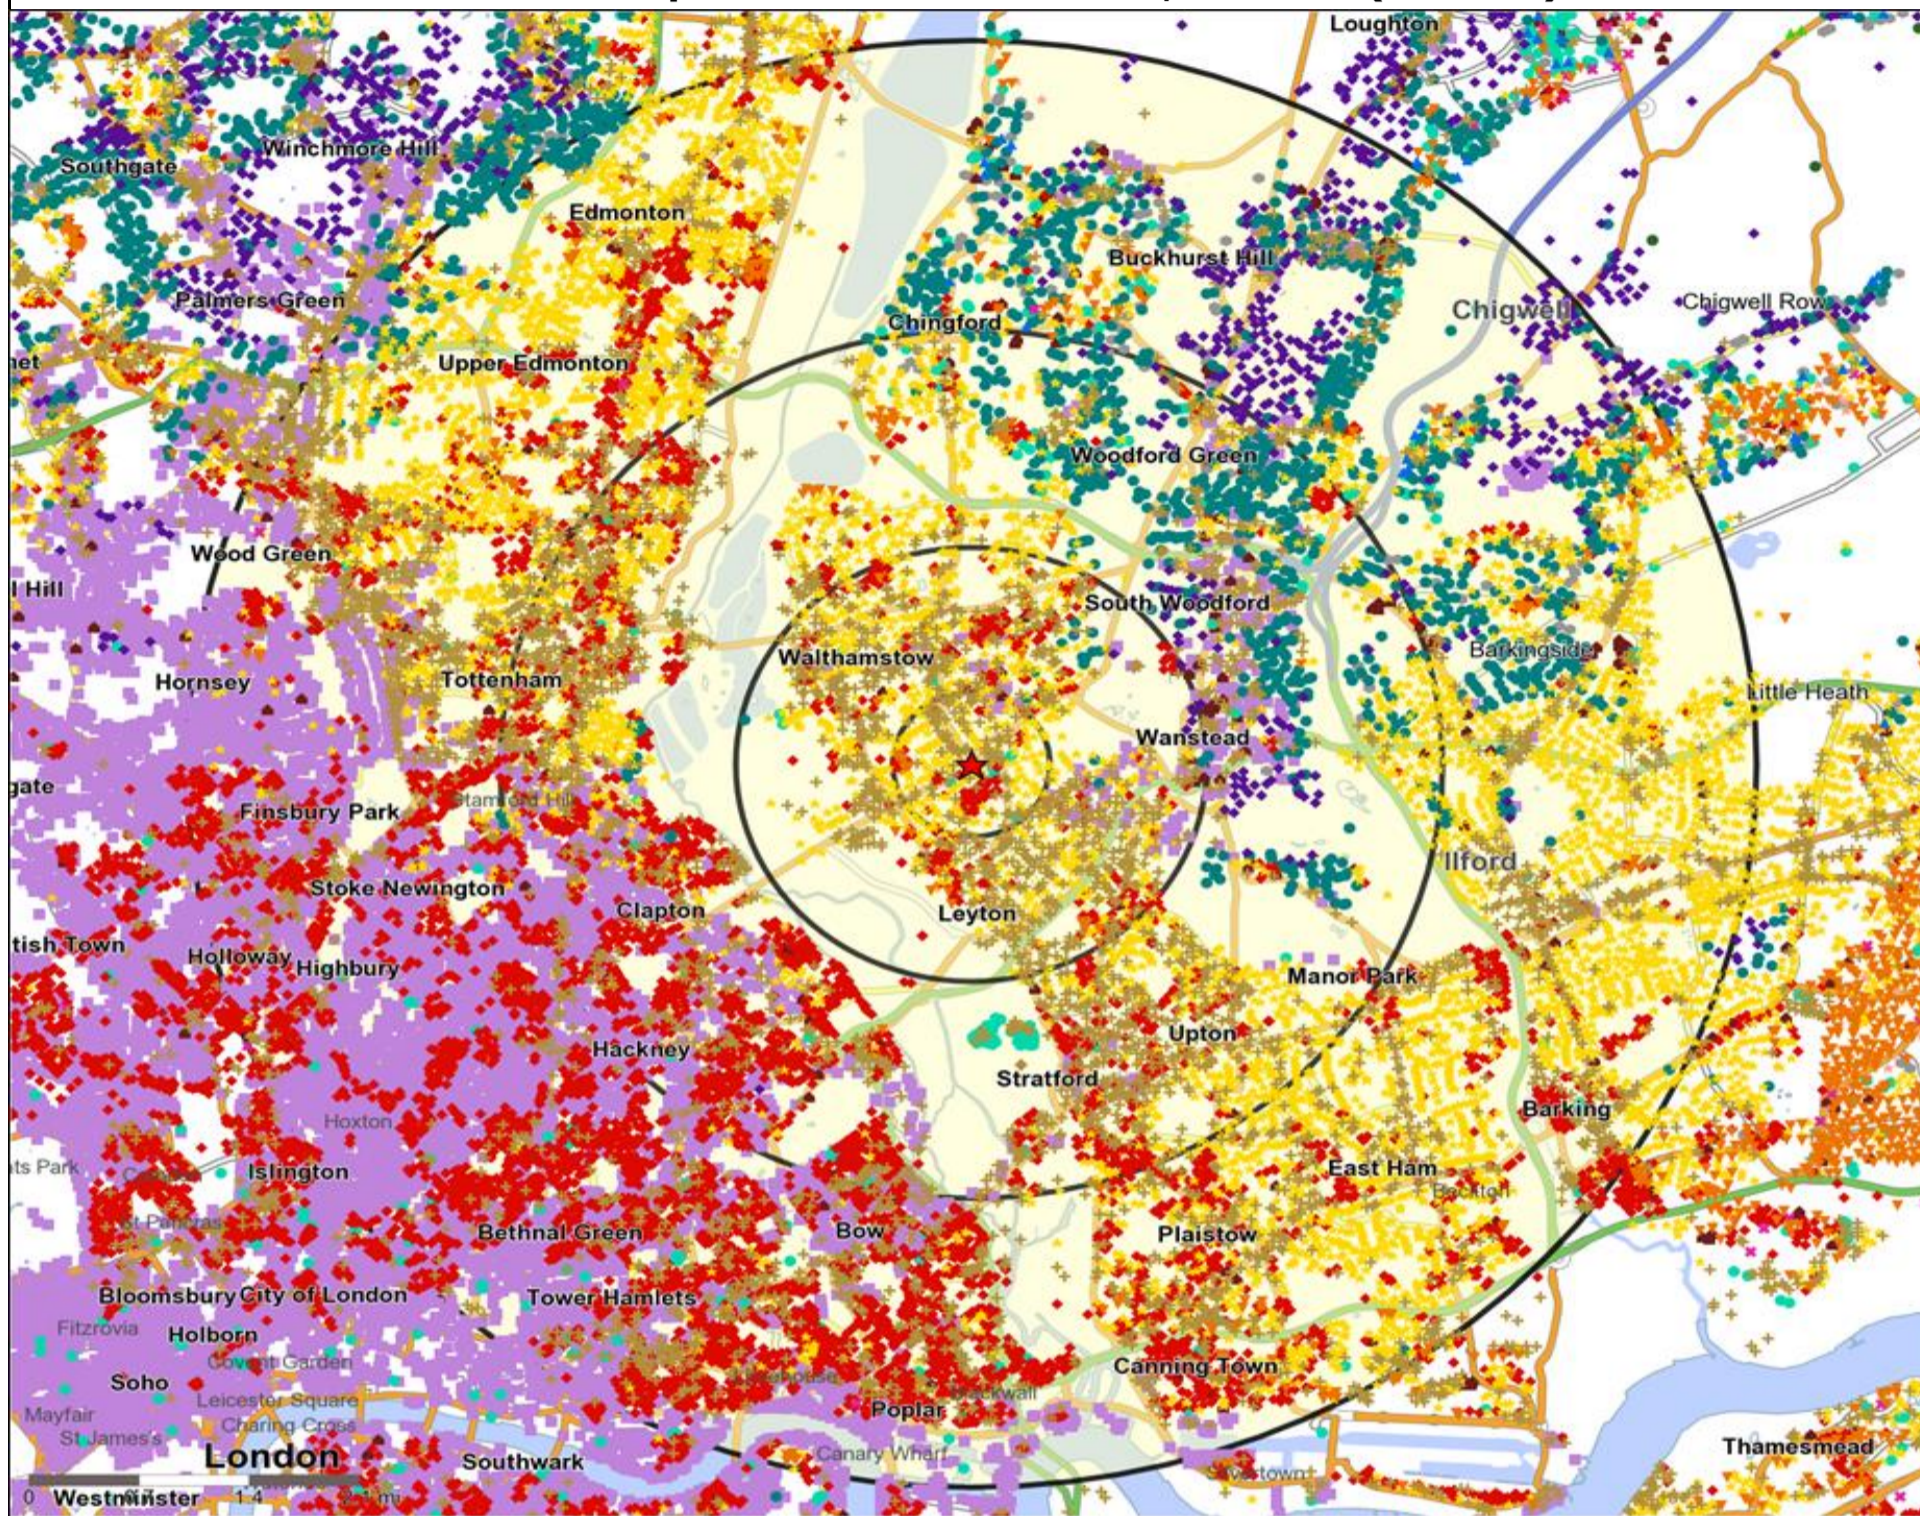

Mosaic UK Map and Data: BOOTLACES, LEYTON (200553)

Copyright Experian Ltd, HERE 2015. Ordnance Survey © Crown copyright 2015