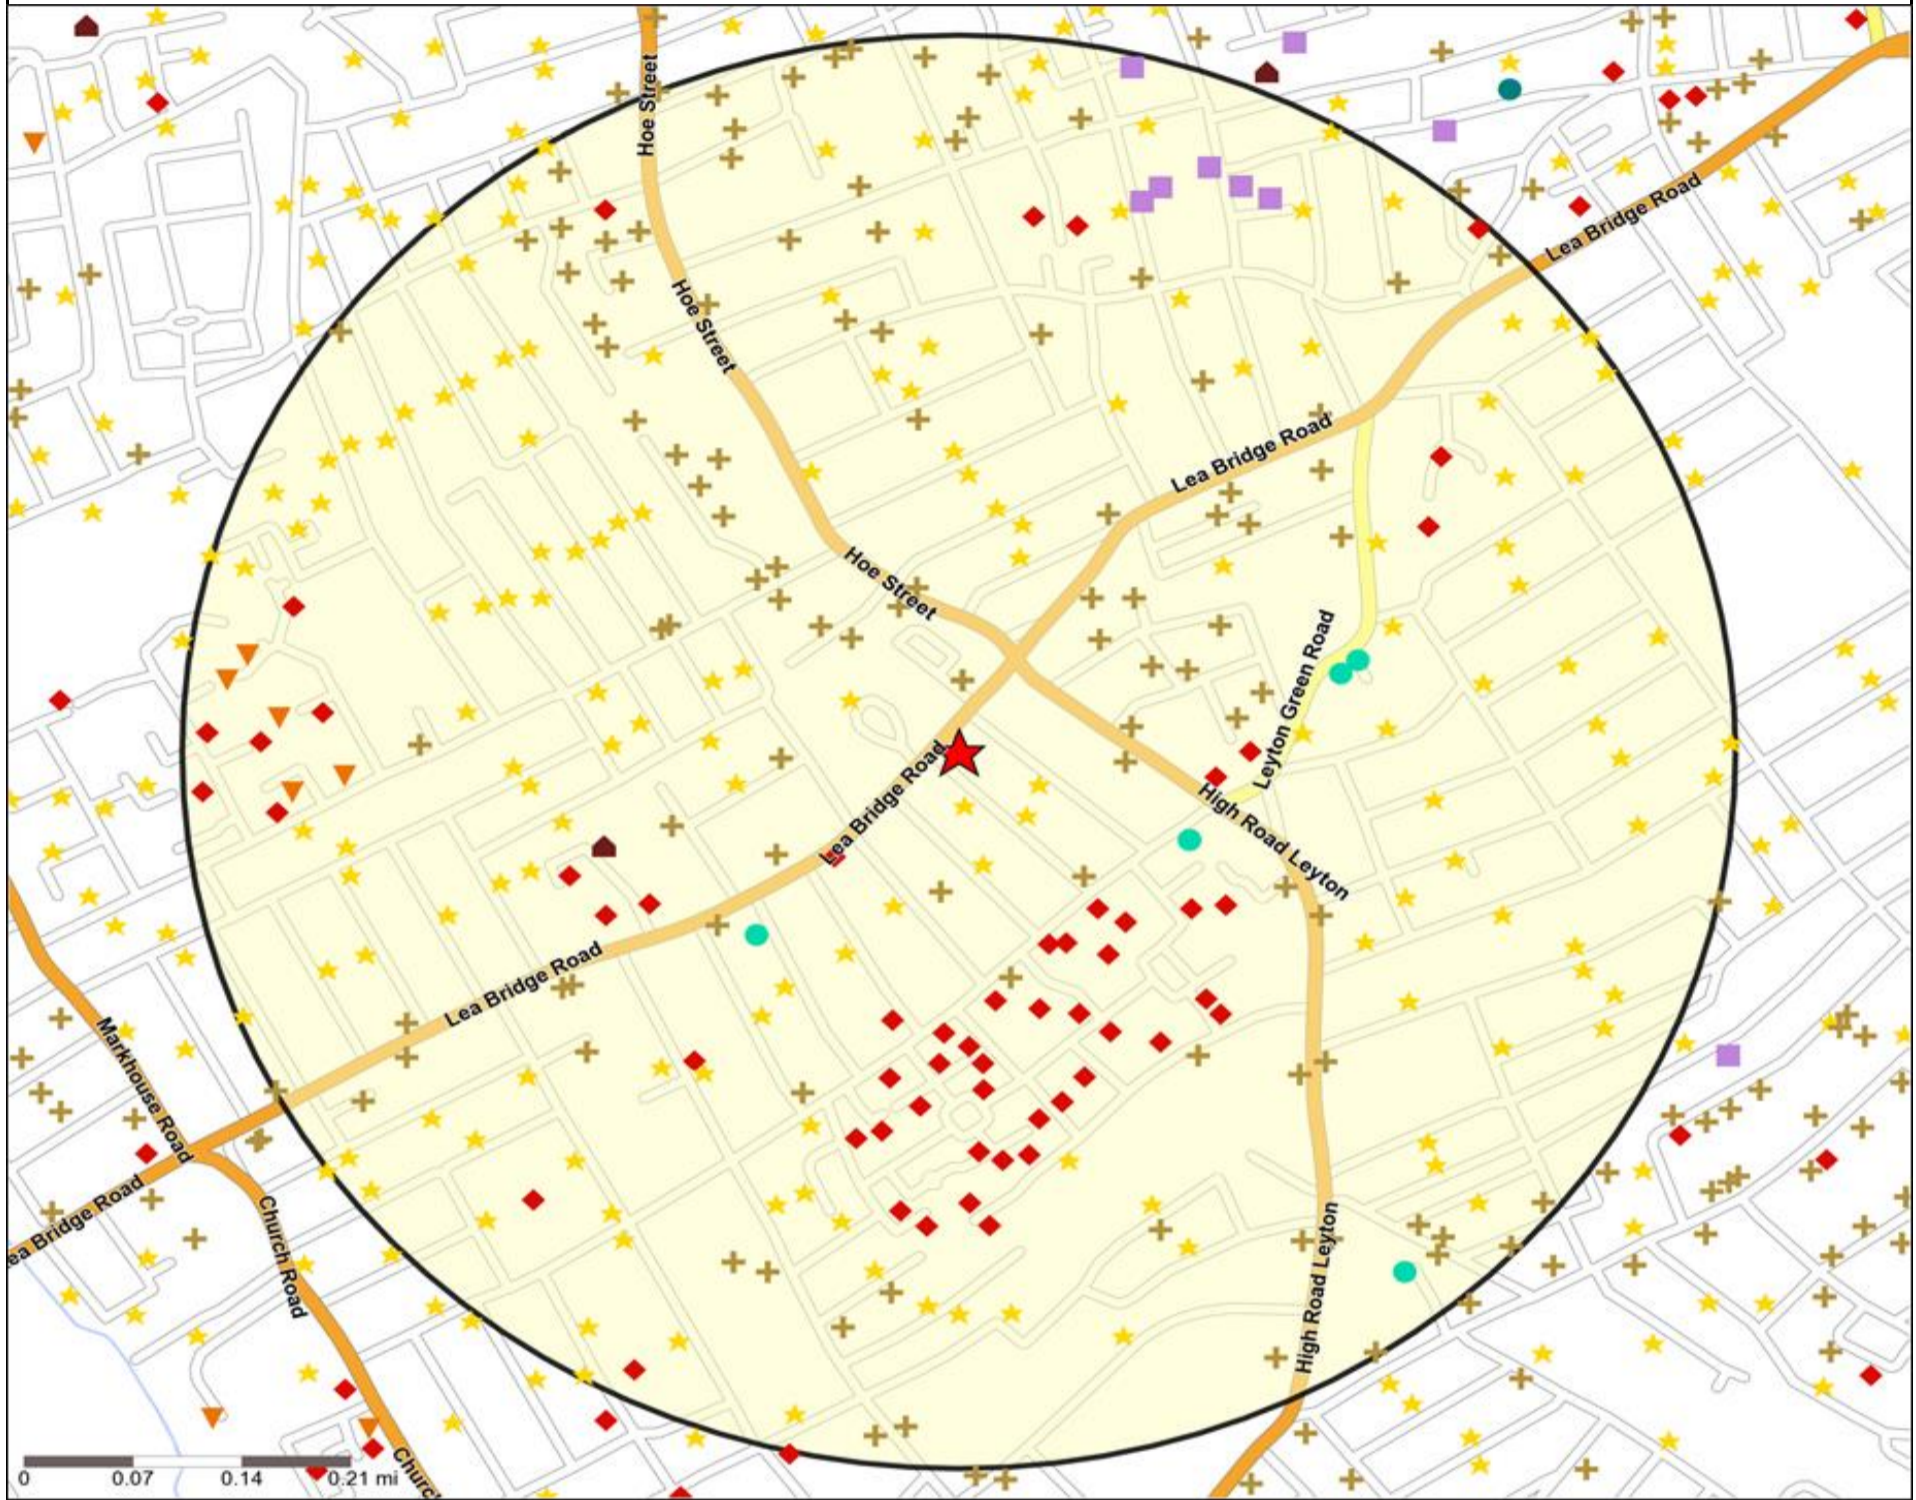

Mosaic UK Map and Data: BOOTLACES, LEYTON (200553)

Copyright Experian Ltd, HERE 2015. Ordnance Survey © Crown copyright 2015

- Location
- 0.5, 1.5, 3 & 5 Mile Distance
- Rivers, Canals and Lakes
- **Mosaic UK Groups**
- A City Prosperity
- C Country Living
- D Rural Reality
- E Senior Security
- F Suburban Stability
- G Domestic Success
- H Aspiring Homemakers
- I Family Basics
- J Transient Renters
- K Municipal Challenge
- L Vintage Value
- M Modest Traditions
- N Urban Cohesion
- O Rental Hubs

Mosaic UK Data Table (Residential)

	Count:	Index:
	0 - 0.5 Miles	0 - 0.5 Miles
A City Prosperity (18+)	190	21
B Prestige Positions (18+)	0	0
C Country Living (18+)	0	0
D Rural Reality (18+)	0	0
E Senior Security (18+)	0	0
F Suburban Stability (18+)	0	0
G Domestic Success (18+)	0	0
H Aspiring Homemakers (18+)	289	15
I Family Basics (18+)	159	10
J Transient Renters (18+)	0	0
K Municipal Challenge (18+)	2,779	218
L Vintage Value (18+)	58	4
M Modest Traditions (18+)	0	0
N Urban Cohesion (18+)	11,721	1,030
O Rental Hubs (18+)	6,539	390
Adults 18+ estimate 2015	21,735	100