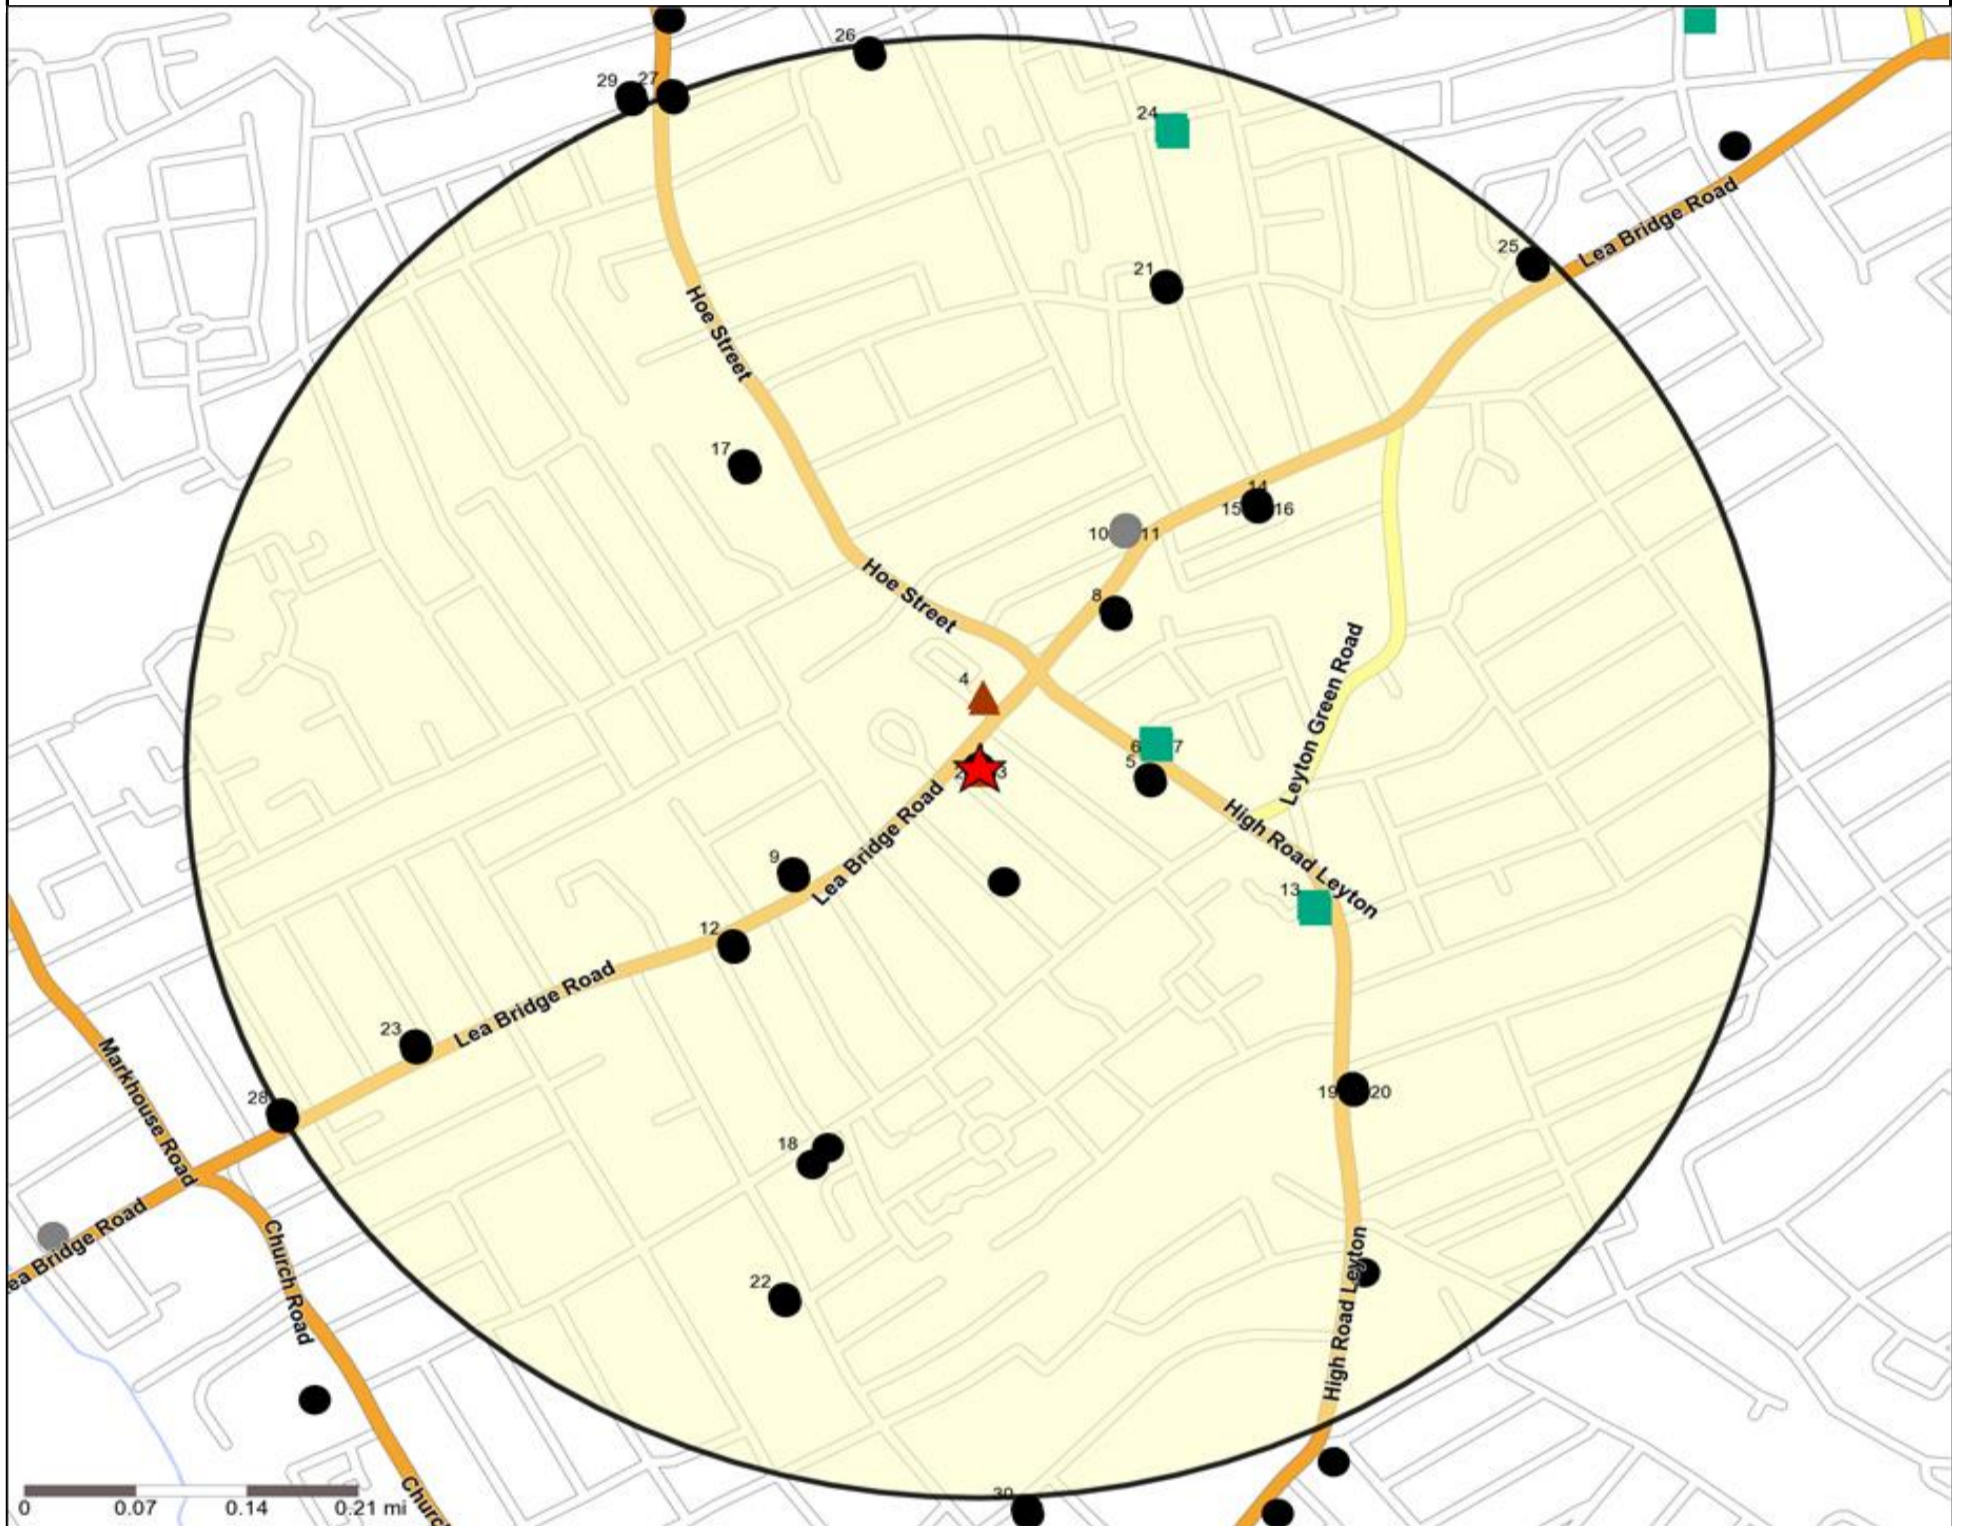

Competition Map and Data: BOOTLACES, LEYTON (200553)

Numbers on competition points relate to the distance ranking in the competition table on page 7. Copyright Experian Ltd, HERE 2015. Ordnance Survey © Crown copyright 2015

- Location
- Branded Food
- Dry Led
- Café / Wine Bar
- Other
- 0.5, 1.5, 3 & 5 Mile Distance
- Circuit Bar
- Rural Character
- Rivers, Canals and Lakes
- Community Local

Competition Type Summary Table

Reporting Category	0 - 0.5 Miles
Café / Wine Bar	1
Circuit Bar	2
Community Local	3
Dry Led	0
Branded Food Pub	0
Rural	0
Other	21
Total	27