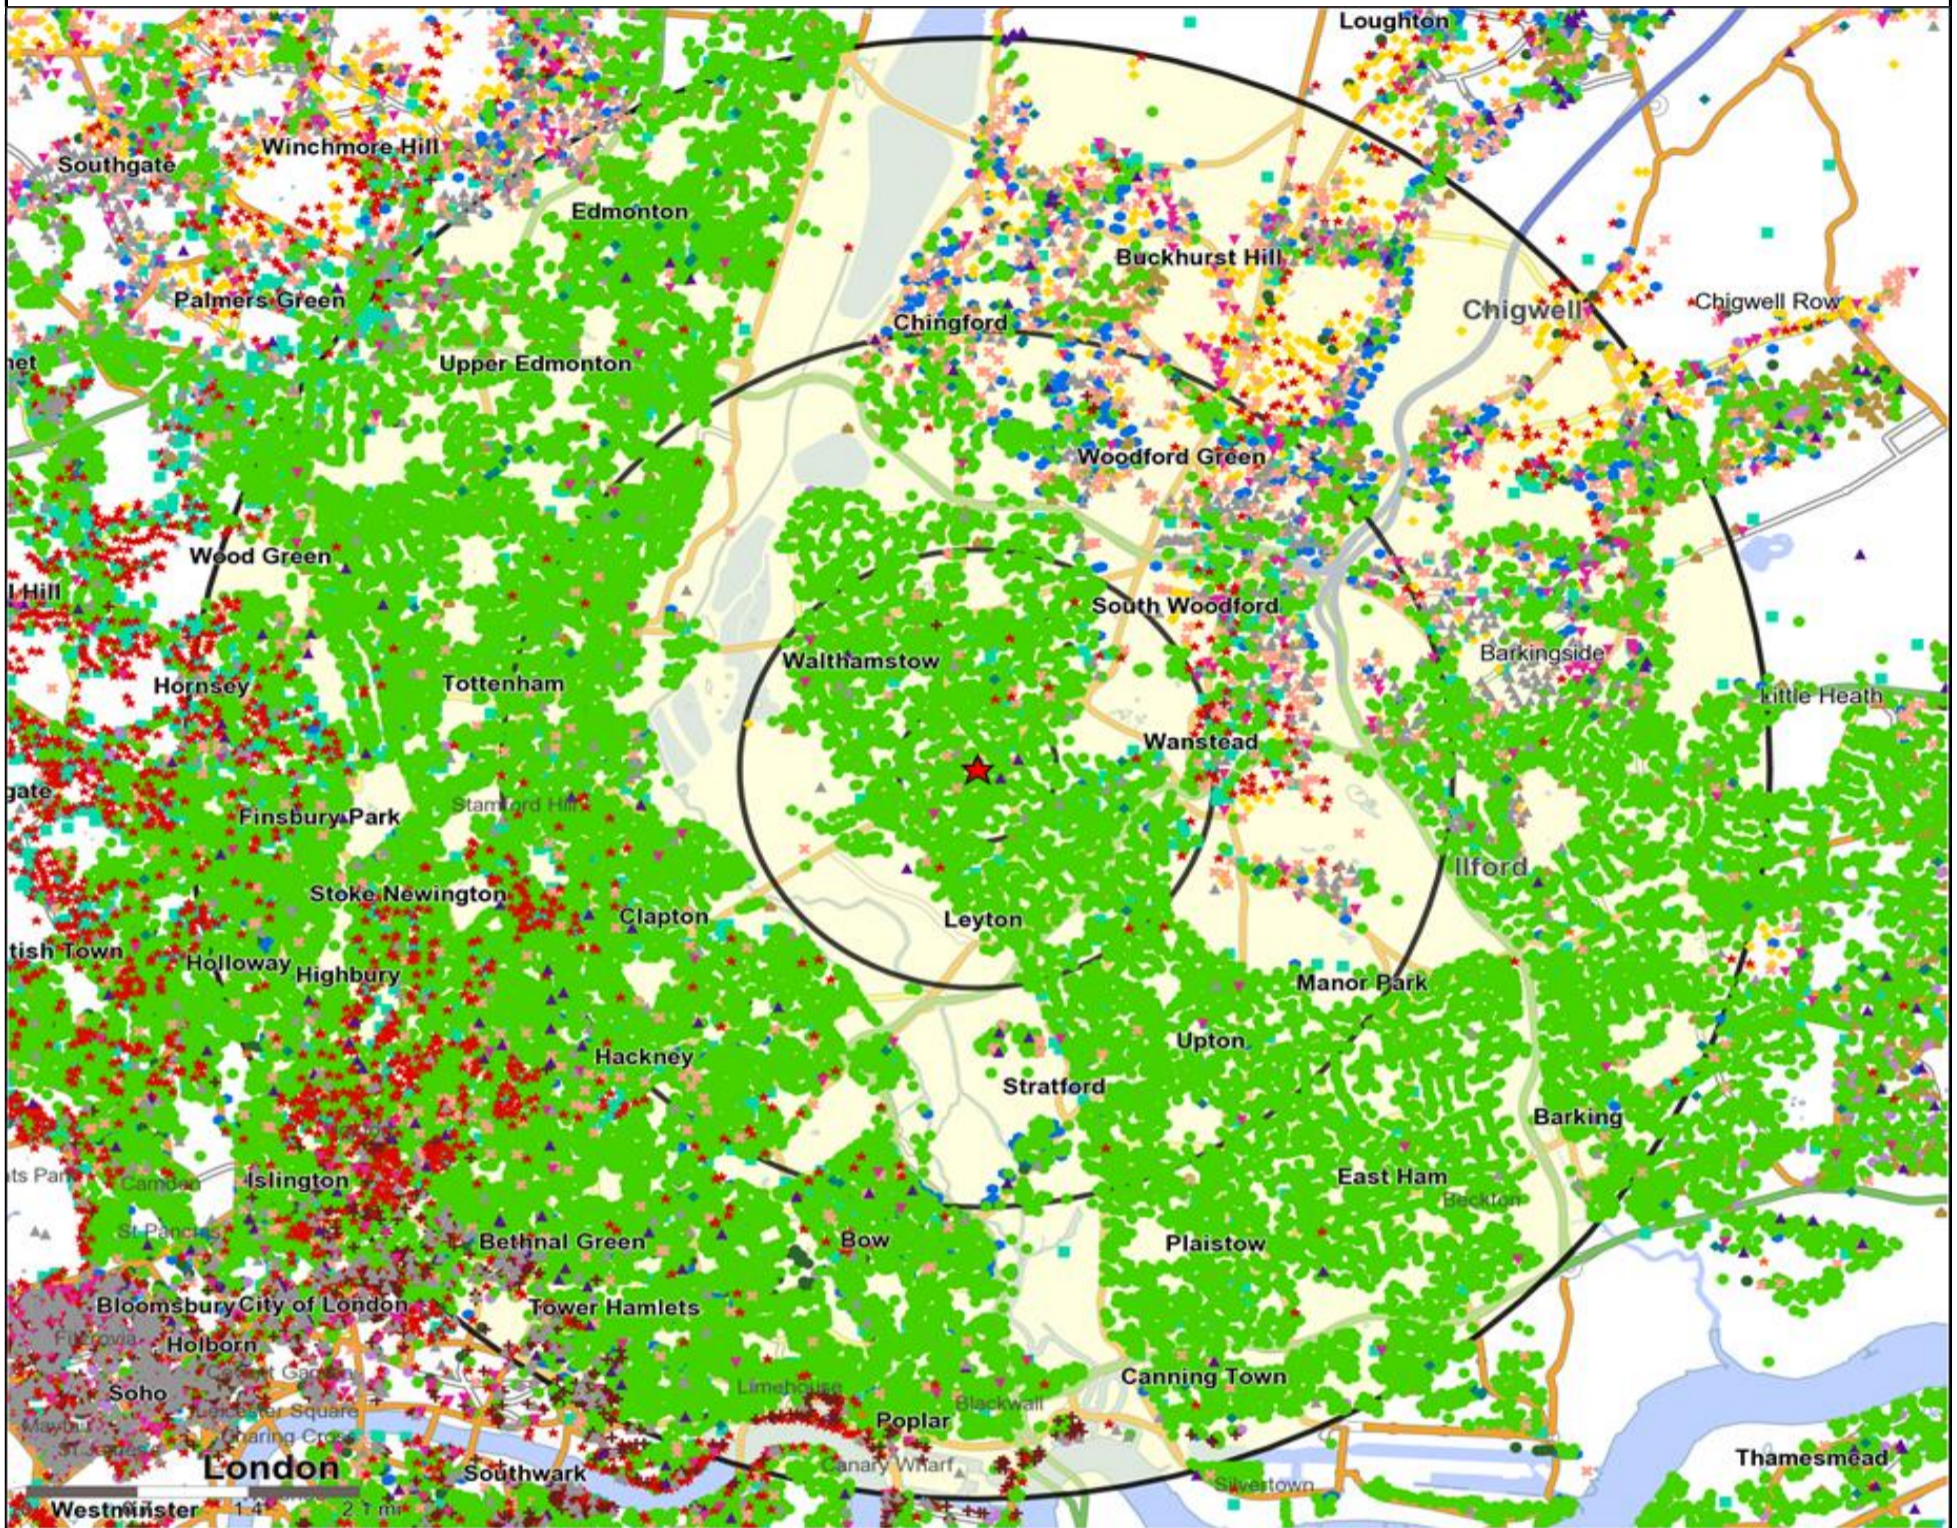

Occasions Map and Data: BOOTLACES, LEYTON (200553)

Copyright Experian Ltd, HERE 2015. Ordnance Survey © Crown copyright 2015

- ★ Location
- 0.5, 1.5, 3 & 5 Mile Distance
- ~ Rivers, Canals and Lakes
- **Occasions Types**
- 01 Mine's a Pint
- 02 Early Doors
- 03 Everyday is Friday
- ▲ 04 Weekend Millionaires
- 05 Out On The Town
- ▲ 06 Business and Pleasure
- 07 Sporting Pints
- 08 Student Social
- ▼ 09 Leisurely Lunch
- ▲ 10 Wining and Dining
- ▲ 11 Household Outing
- ★ 12 Midweek Meal Deal
- 13 Date Night
- ★ 14 Birthday Treat
- ★ 15 Pre Show Meal

Occasions Data Table

	Count:					Index:				
	0 - 0.5 Miles	0 - 1.5 Miles	0 - 3.0 Miles	0 - 5.0 Miles	15 Min Drivetime	0 - 0.5	0 - 1.5	0 - 3.0	0 - 5.0	15 Min Drivetime
01 Mine's a Pint	1,766	10,820	34,111	92,694	24,802	115	120	106	98	107
02 Early Doors	911	4,100	11,870	34,674	9,826	71	54	44	44	50
03 Everyday is Friday	302	2,388	10,550	36,958	7,299	28	37	46	55	44
04 Weekend Millionaires	289	1,775	8,985	31,268	6,141	18	19	27	32	26
05 Out On The Town	965	5,920	21,822	57,422	16,627	63	66	68	61	72
06 Business and Pleasure	2,105	12,563	39,688	111,389	29,416	268	272	240	230	247
07 Sporting Pints	5,270	29,526	99,797	295,823	67,311	314	300	282	285	264
08 Student Social	272	1,846	9,337	31,605	6,561	38	44	62	72	61
09 Leisurely Lunch	1,316	7,729	29,361	88,518	21,534	88	88	93	96	95
10 Wining and Dining	2,076	13,024	46,988	132,837	33,761	122	130	131	127	131
11 Household Outing	1,564	8,157	24,695	67,586	19,319	116	103	87	81	95
12 Midweek Meal Deal	461	2,497	8,880	26,081	6,286	61	56	56	56	55
13 Date Night	84	866	6,533	16,399	6,517	7	12	26	22	36
14 Birthday Treat	572	3,668	23,923	79,875	15,708	47	52	94	107	86
15 Pre Show Meal	379	2,633	9,002	27,664	6,548	91	108	103	108	104
Number of Occasions	18,332	###	385,542	1,130,793	277,656	100	100	100	100	100