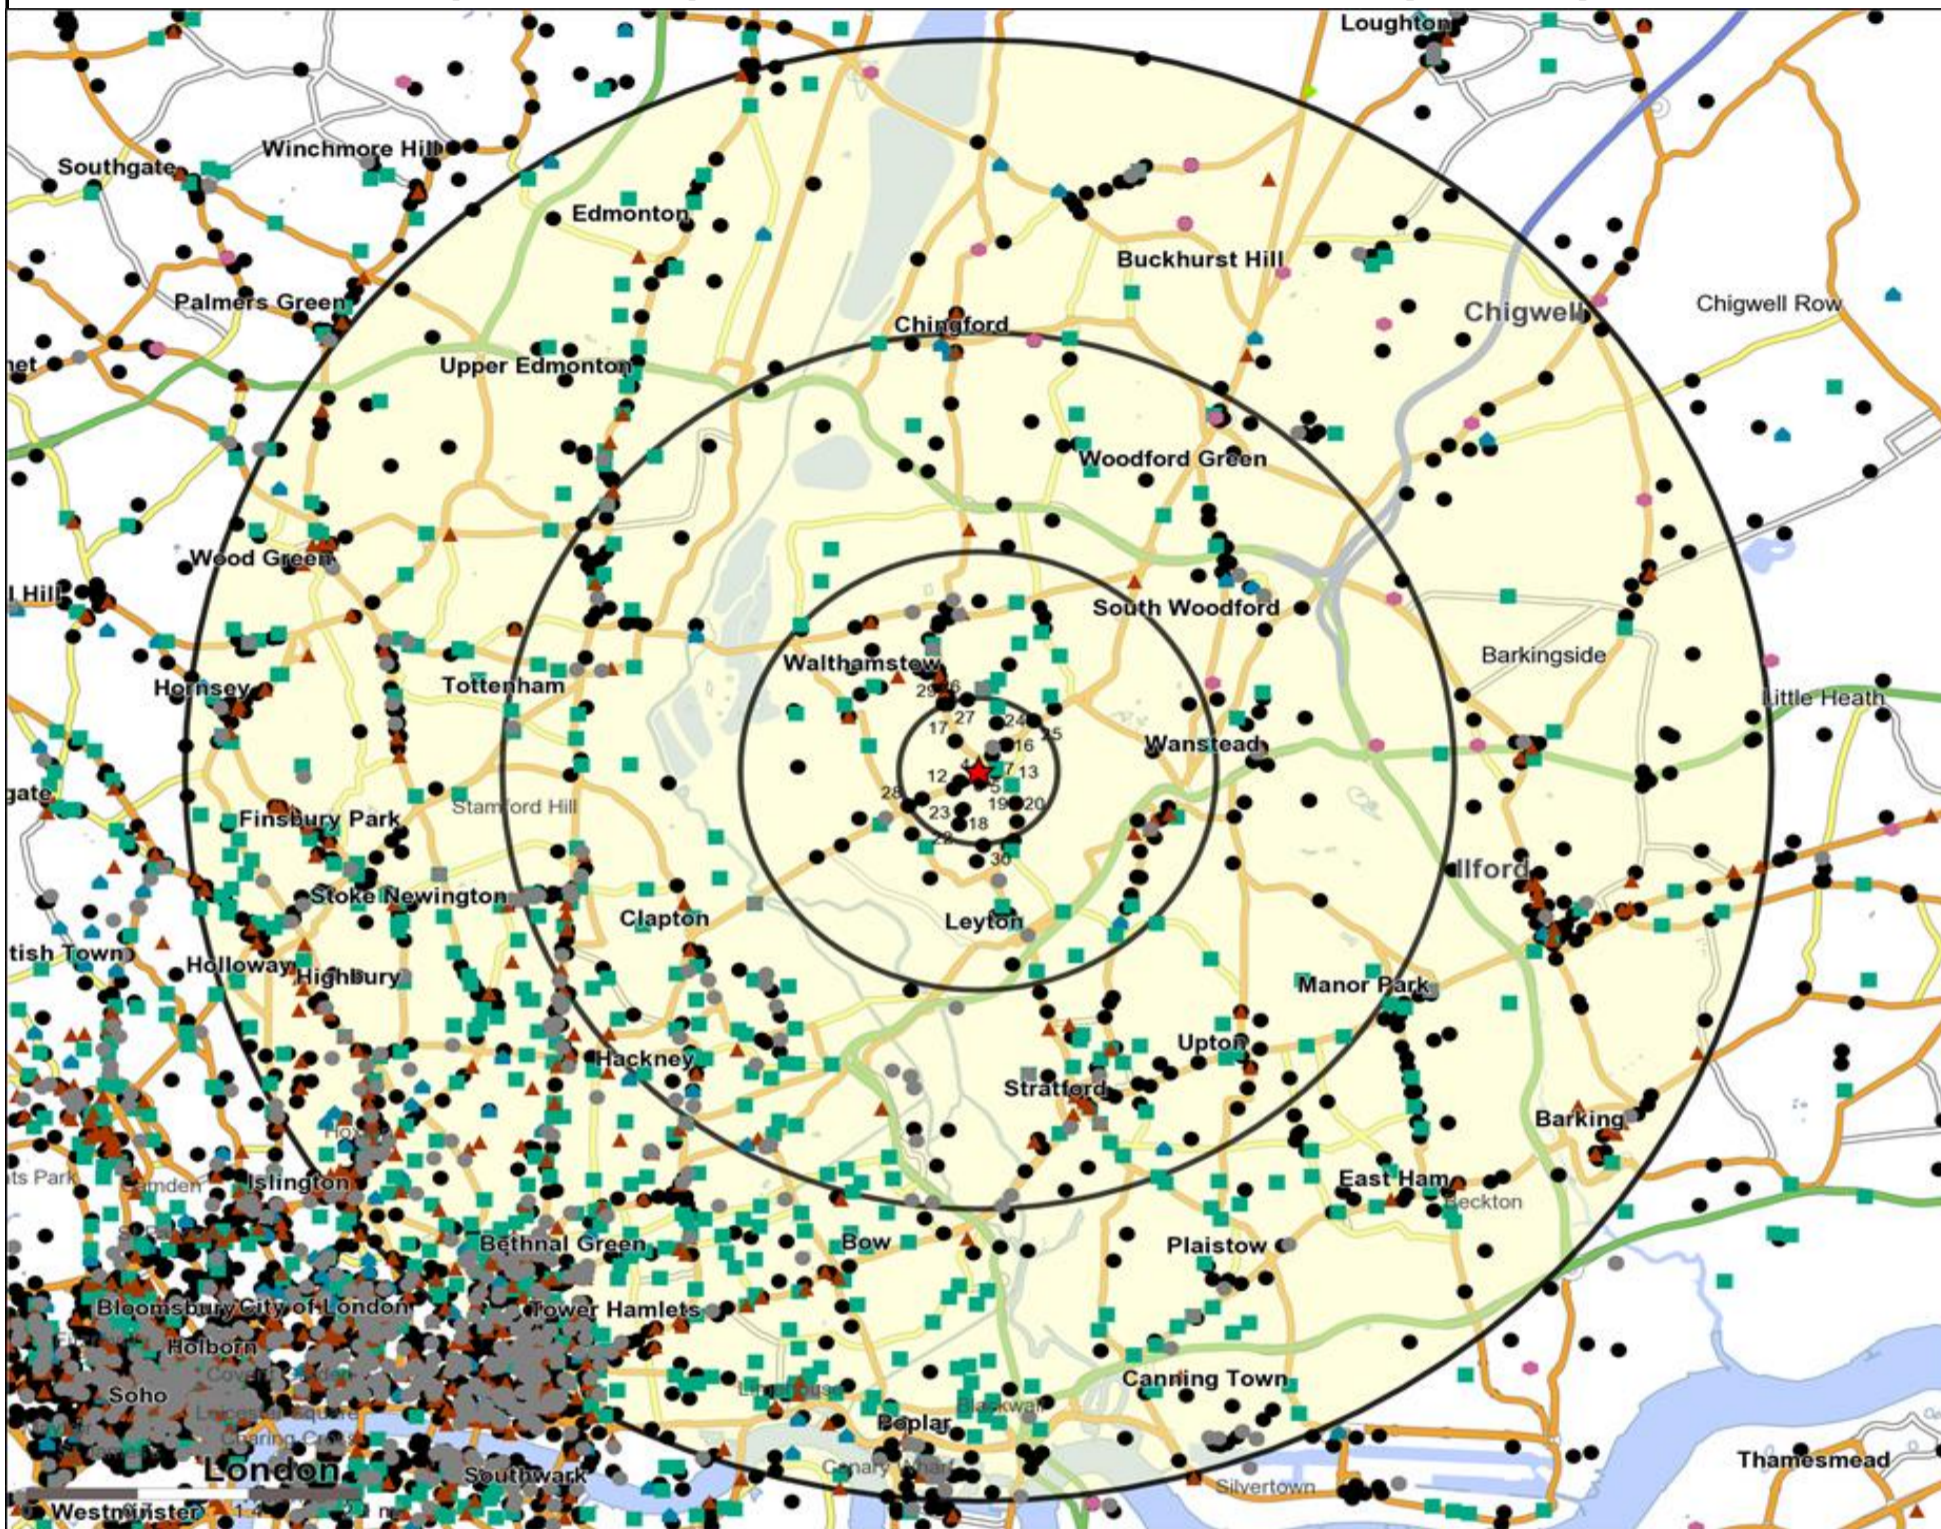

Competition Map and Data: BOOTLACES, LEYTON (200553)

Numbers on competition points relate to the distance ranking in the competition table on page 7. Copyright Experian Ltd, HERE 2015. Ordnance Survey © Crown copyright 2015

- ★ Location
- Cafe / Wine Bar
- Dry Led
- 0.5, 1.5, 3 & 5 Mile Distance
- ▲ Circuit Bar
- Other
- ~ Rivers, Canals and Lakes
- Community Local
- Rural Character

Competition Type Summary Table

Reporting Category	0 - 0.5 Miles	0 - 1.5 Miles	0 - 3.0 Miles	0 - 5.0 Miles
Café / Wine Bar	1	9	69	298
Circuit Bar	2	13	51	286
Community Local	3	30	111	377
Dry Led	0	1	10	50
Branded Food Pub	0	0	5	15
Rural	0	0	0	0
Other	21	112	404	1,590
Total	27	165	650	2,616