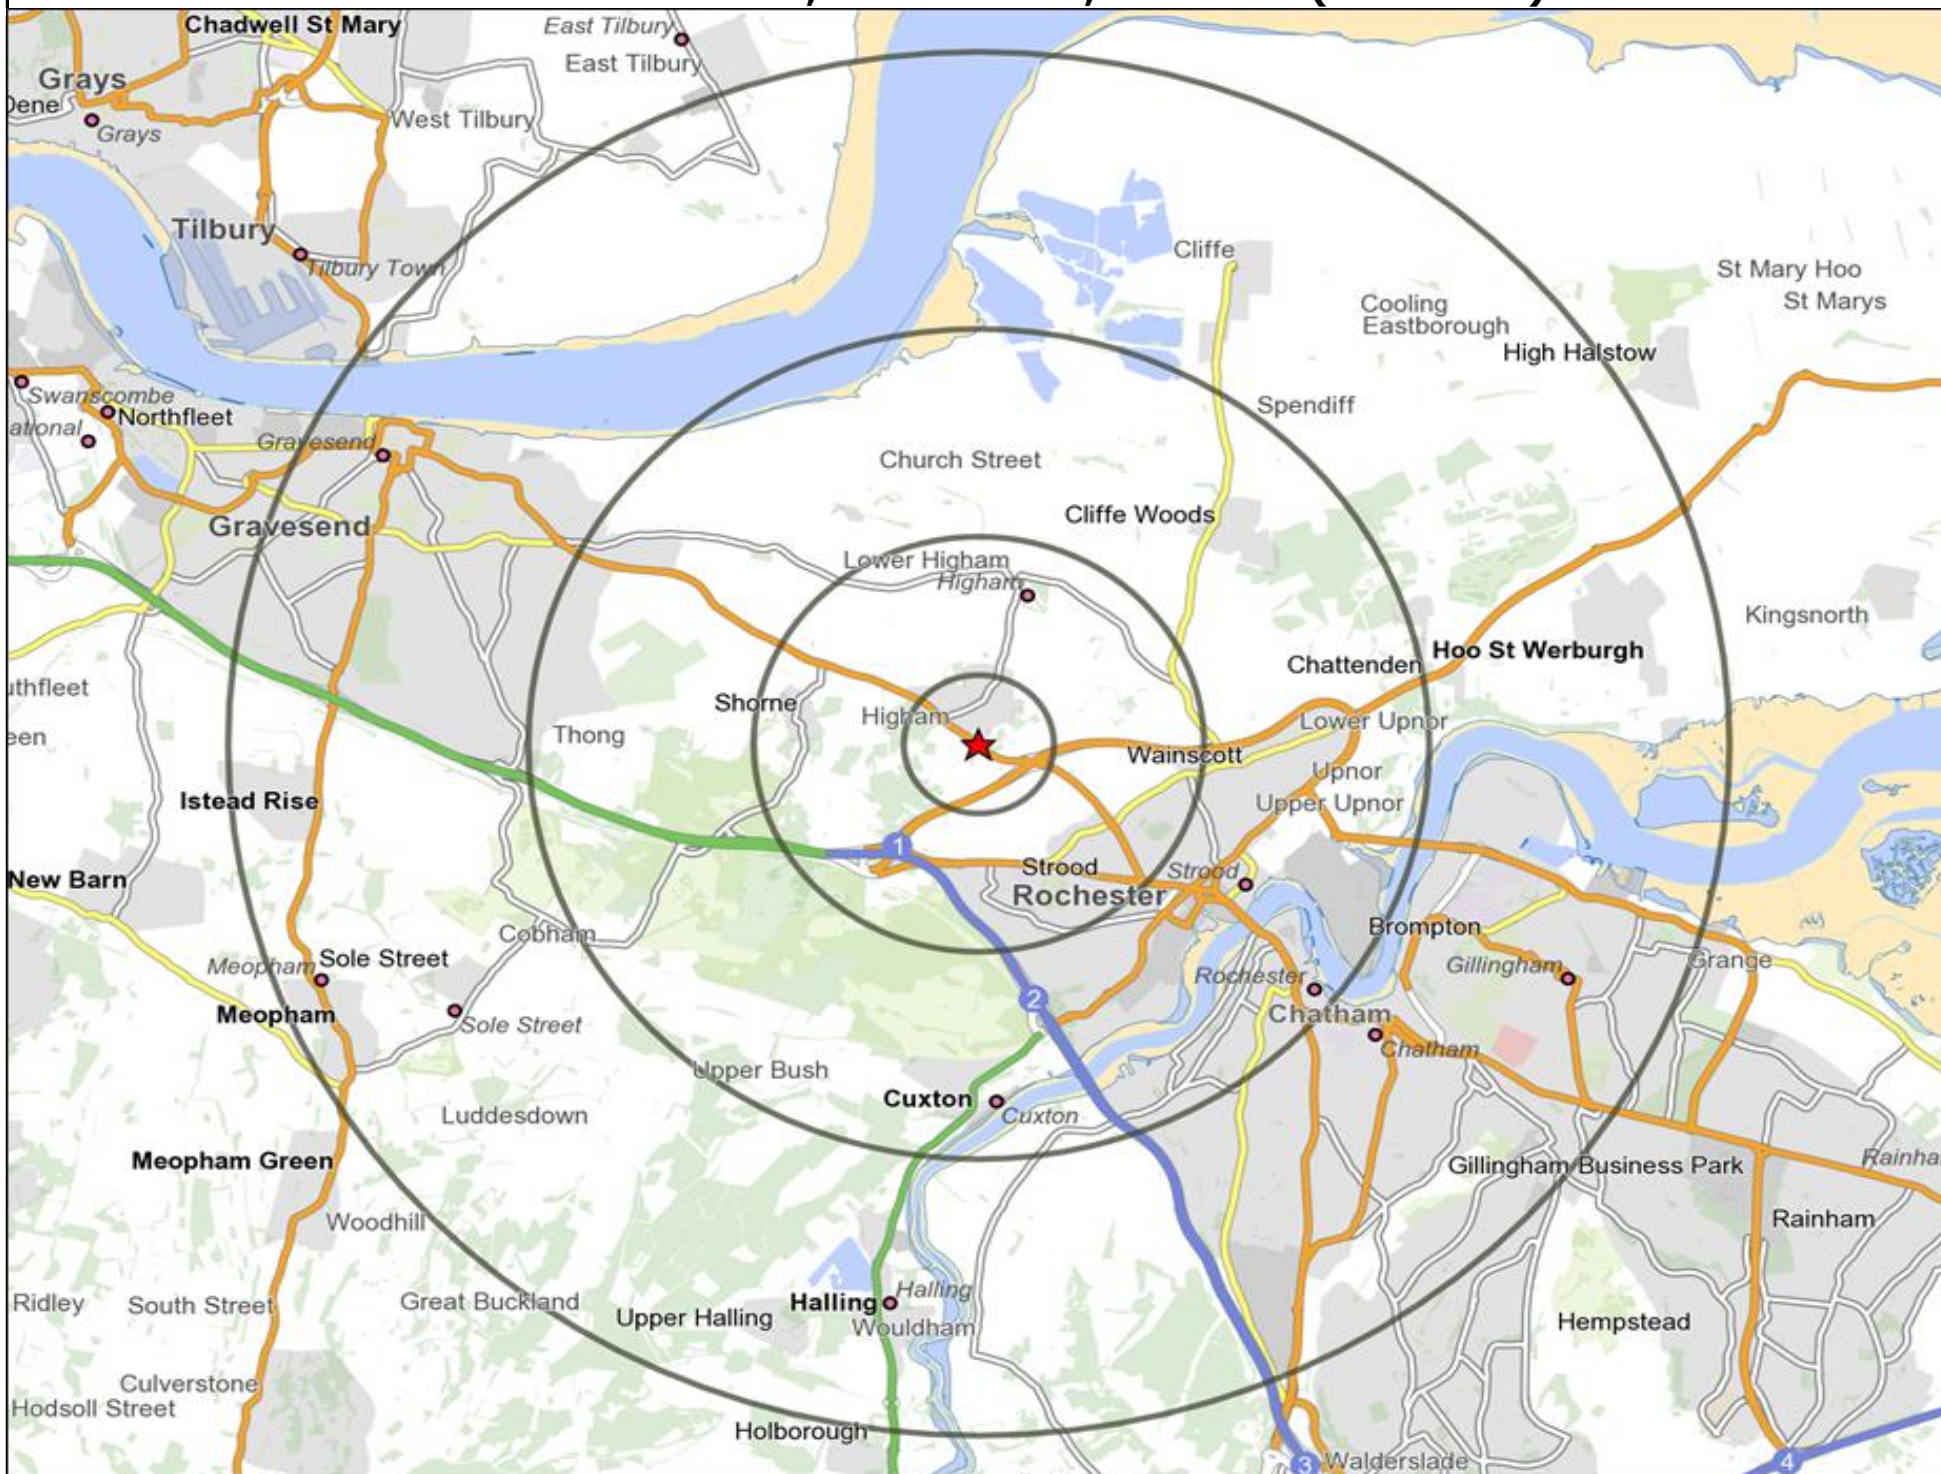

**Customer Profile Report for SIR JOHN FALSTAFF, HIGHAM (Punch Outlet Number: 201090)
GRAVESEND ROAD, ROCHESTER, ME3 7NZ (ME 3 7NZ)**

Copyright Experian Ltd, HERE 2015. Ordnance Survey © Crown copyright 2015

★ Location ○ 0.5, 1.5, 3 & 5 Mile Distance

Age Data Table

	Count:					Index:				
	0 - 0.5 Miles	0 - 1.5 Miles	0 - 3.0 Miles	0 - 5.0 Miles	15 Min Drivetime	0 - 0.5 Miles	0 - 1.5 Miles	0 - 3.0 Miles	0 - 5.0 Miles	15 Min Drivetime
0-15	340	3,297	13,834	53,714	75,462	76	99	103	109	108
16-17	57	468	1,702	6,559	9,391	103	113	103	107	109
18-24	132	1,317	6,119	27,380	36,478	61	82	95	115	108
25-34	204	1,771	9,480	38,728	52,627	63	73	97	107	103
35-44	249	2,182	9,202	34,061	47,879	82	97	102	102	101
45-54	375	2,731	10,543	36,837	53,425	111	108	104	99	101
55-64	376	2,324	8,072	26,452	39,130	140	115	100	89	93
65+	649	3,712	12,471	39,883	58,072	151	116	97	84	87
Population estimate 2015	2,382	17,802	71,423	263,614	372,464	100	100	100	100	100

Ethnicity - Census 2011

	Count:					%:				
	0 - 0.5 Miles	0 - 1.5 Miles	0 - 3.0 Miles	0 - 5.0 Miles	15 Min Drivetime	0 - 0.5 Miles	0 - 1.5 Miles	0 - 3.0 Miles	0 - 5.0 Miles	15 Min Drivetime
White	2,206	15,851	61,709	214,607	312,564	94%	91%	91%	85%	87%
Mixed / Multiple Ethnic Groups	31	242	1,253	5,508	7,131	1%	1%	2%	2%	2%
Asian / Asian British	77	795	3,179	19,648	23,944	3%	5%	5%	8%	7%
Black / African / Caribbean / Black British	12	350	1,350	7,760	9,563	1%	2%	2%	3%	3%
Other Ethnic Group	10	134	538	3,835	4,597	0%	1%	1%	2%	1%
All People (Ethnic Group)	2,336	17,372	68,029	251,358	357,799	100	100	100	100	100