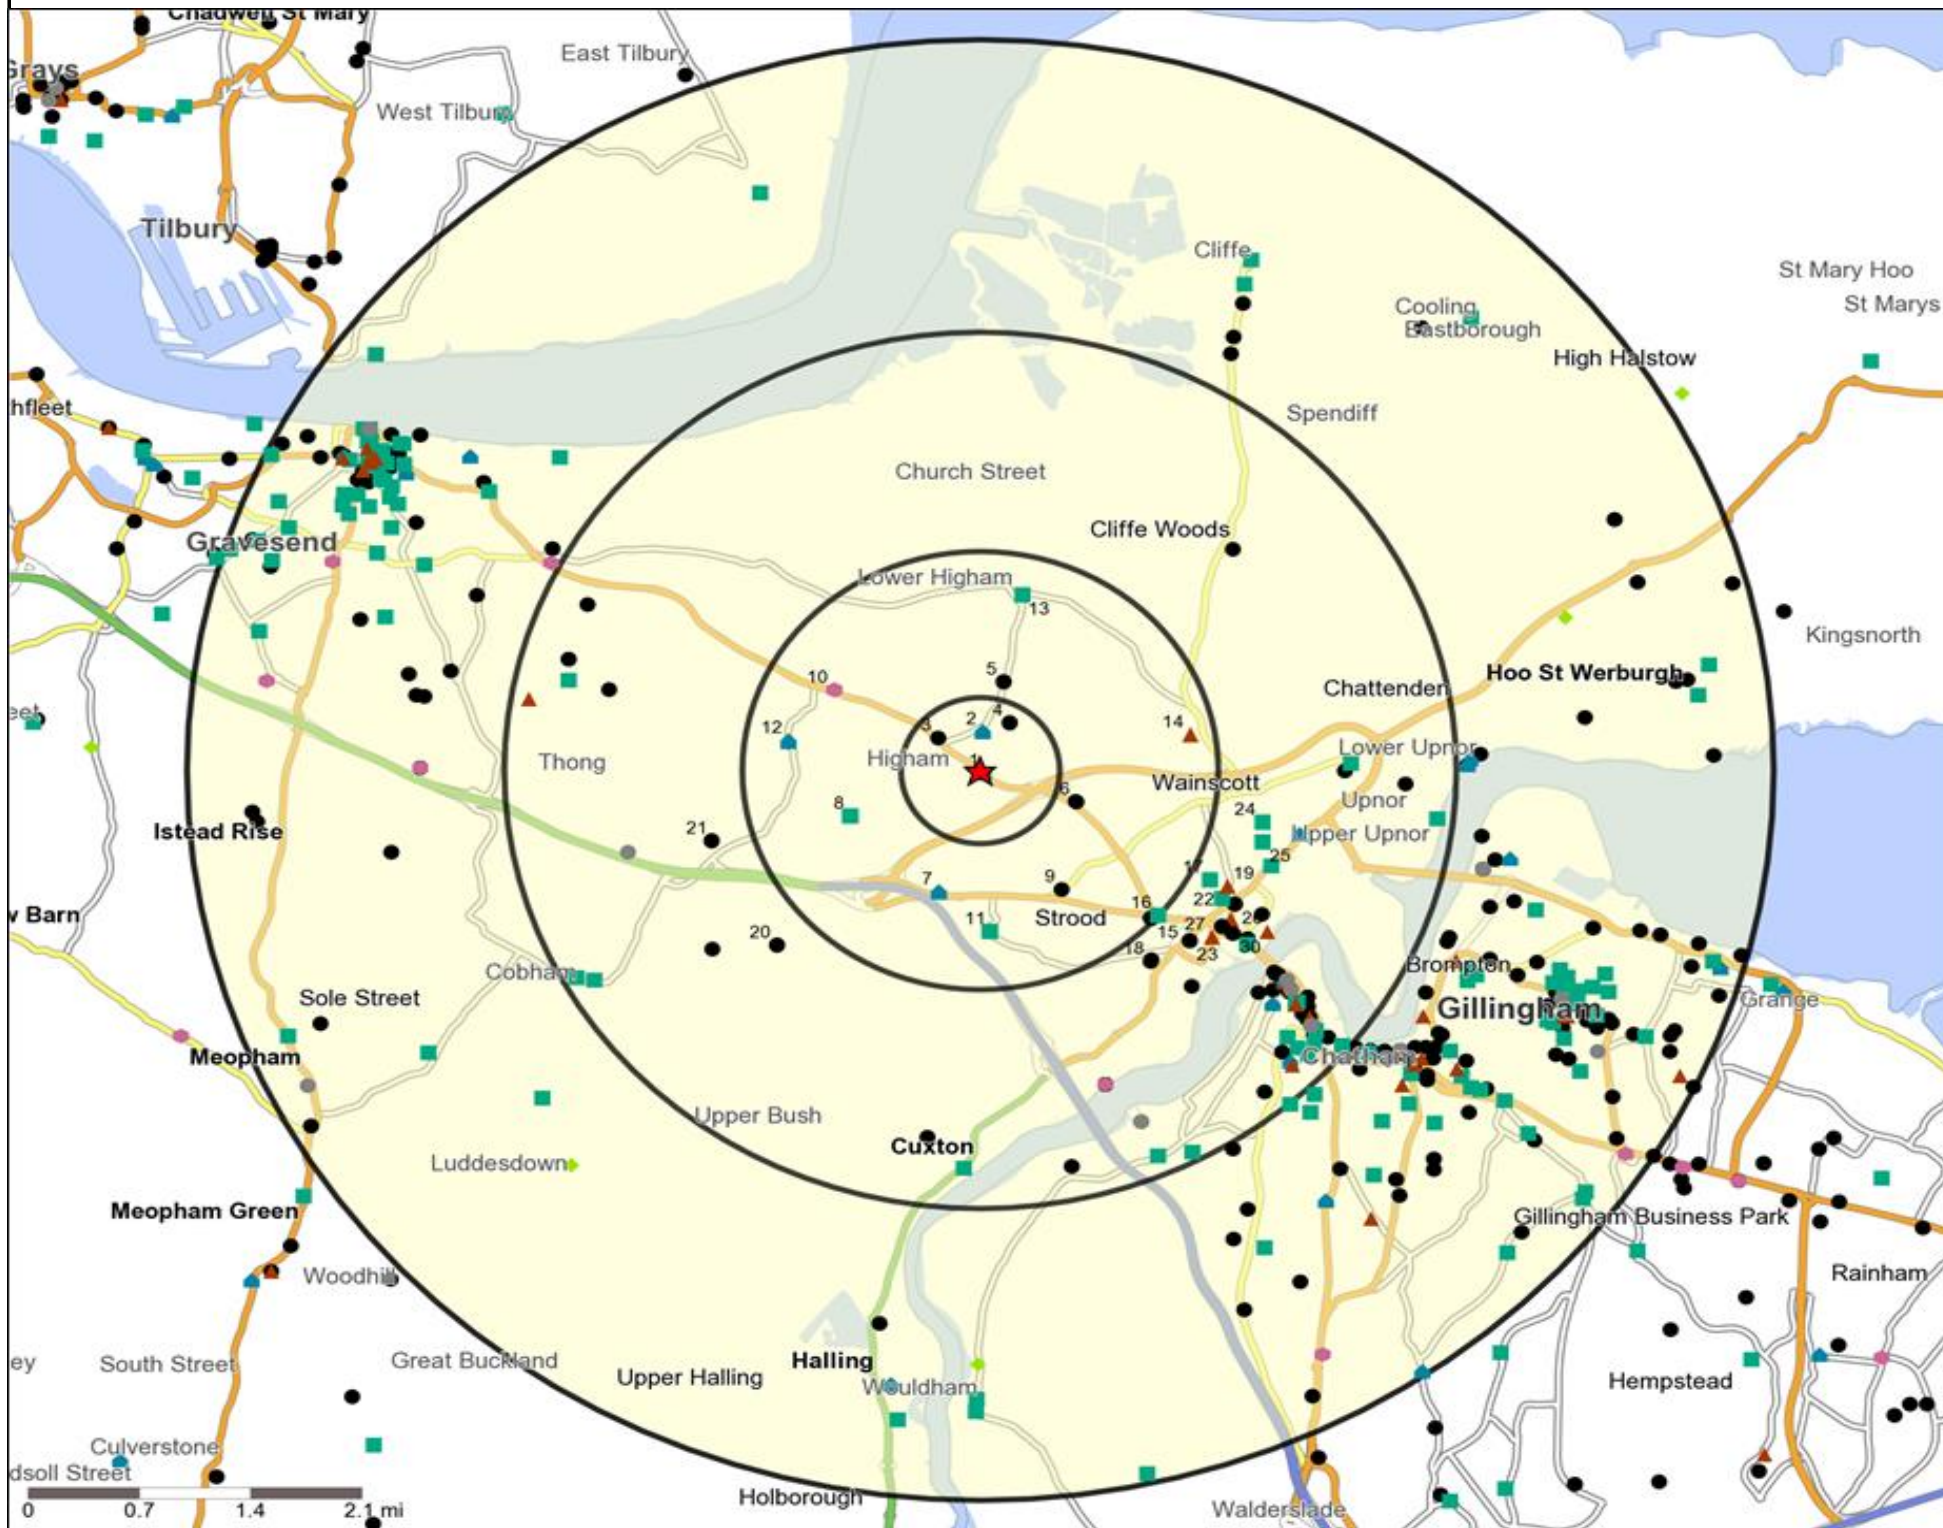

Competition Map and Data: SIR JOHN FALSTAFF, HIGHAM (201090)

Numbers on competition points relate to the distance ranking in the competition table on page 7. Copyright Experian Ltd, HERE 2015. Ordnance Survey © Crown copyright 2015

- ★ Location
- ⬡ Branded Food
- 🏠 Dry Led
- Cafe / Wine Bar
- Other
- 0.5, 1.5, 3 & 5 Mile Distance
- ▲ Circuit Bar
- Rural Character
- 🌊 Rivers, Canals and Lakes
- Community Local

Competition Type Summary Table

Reporting Category	0 - 0.5 Miles	0 - 1.5 Miles	0 - 3.0 Miles	0 - 5.0 Miles
Café / Wine Bar	0	0	6	12
Circuit Bar	0	1	10	26
Community Local	0	4	26	113
Dry Led	2	4	10	23
Branded Food Pub	0	1	2	8
Rural	0	0	0	3
Other	2	6	64	230
Total	4	16	118	415