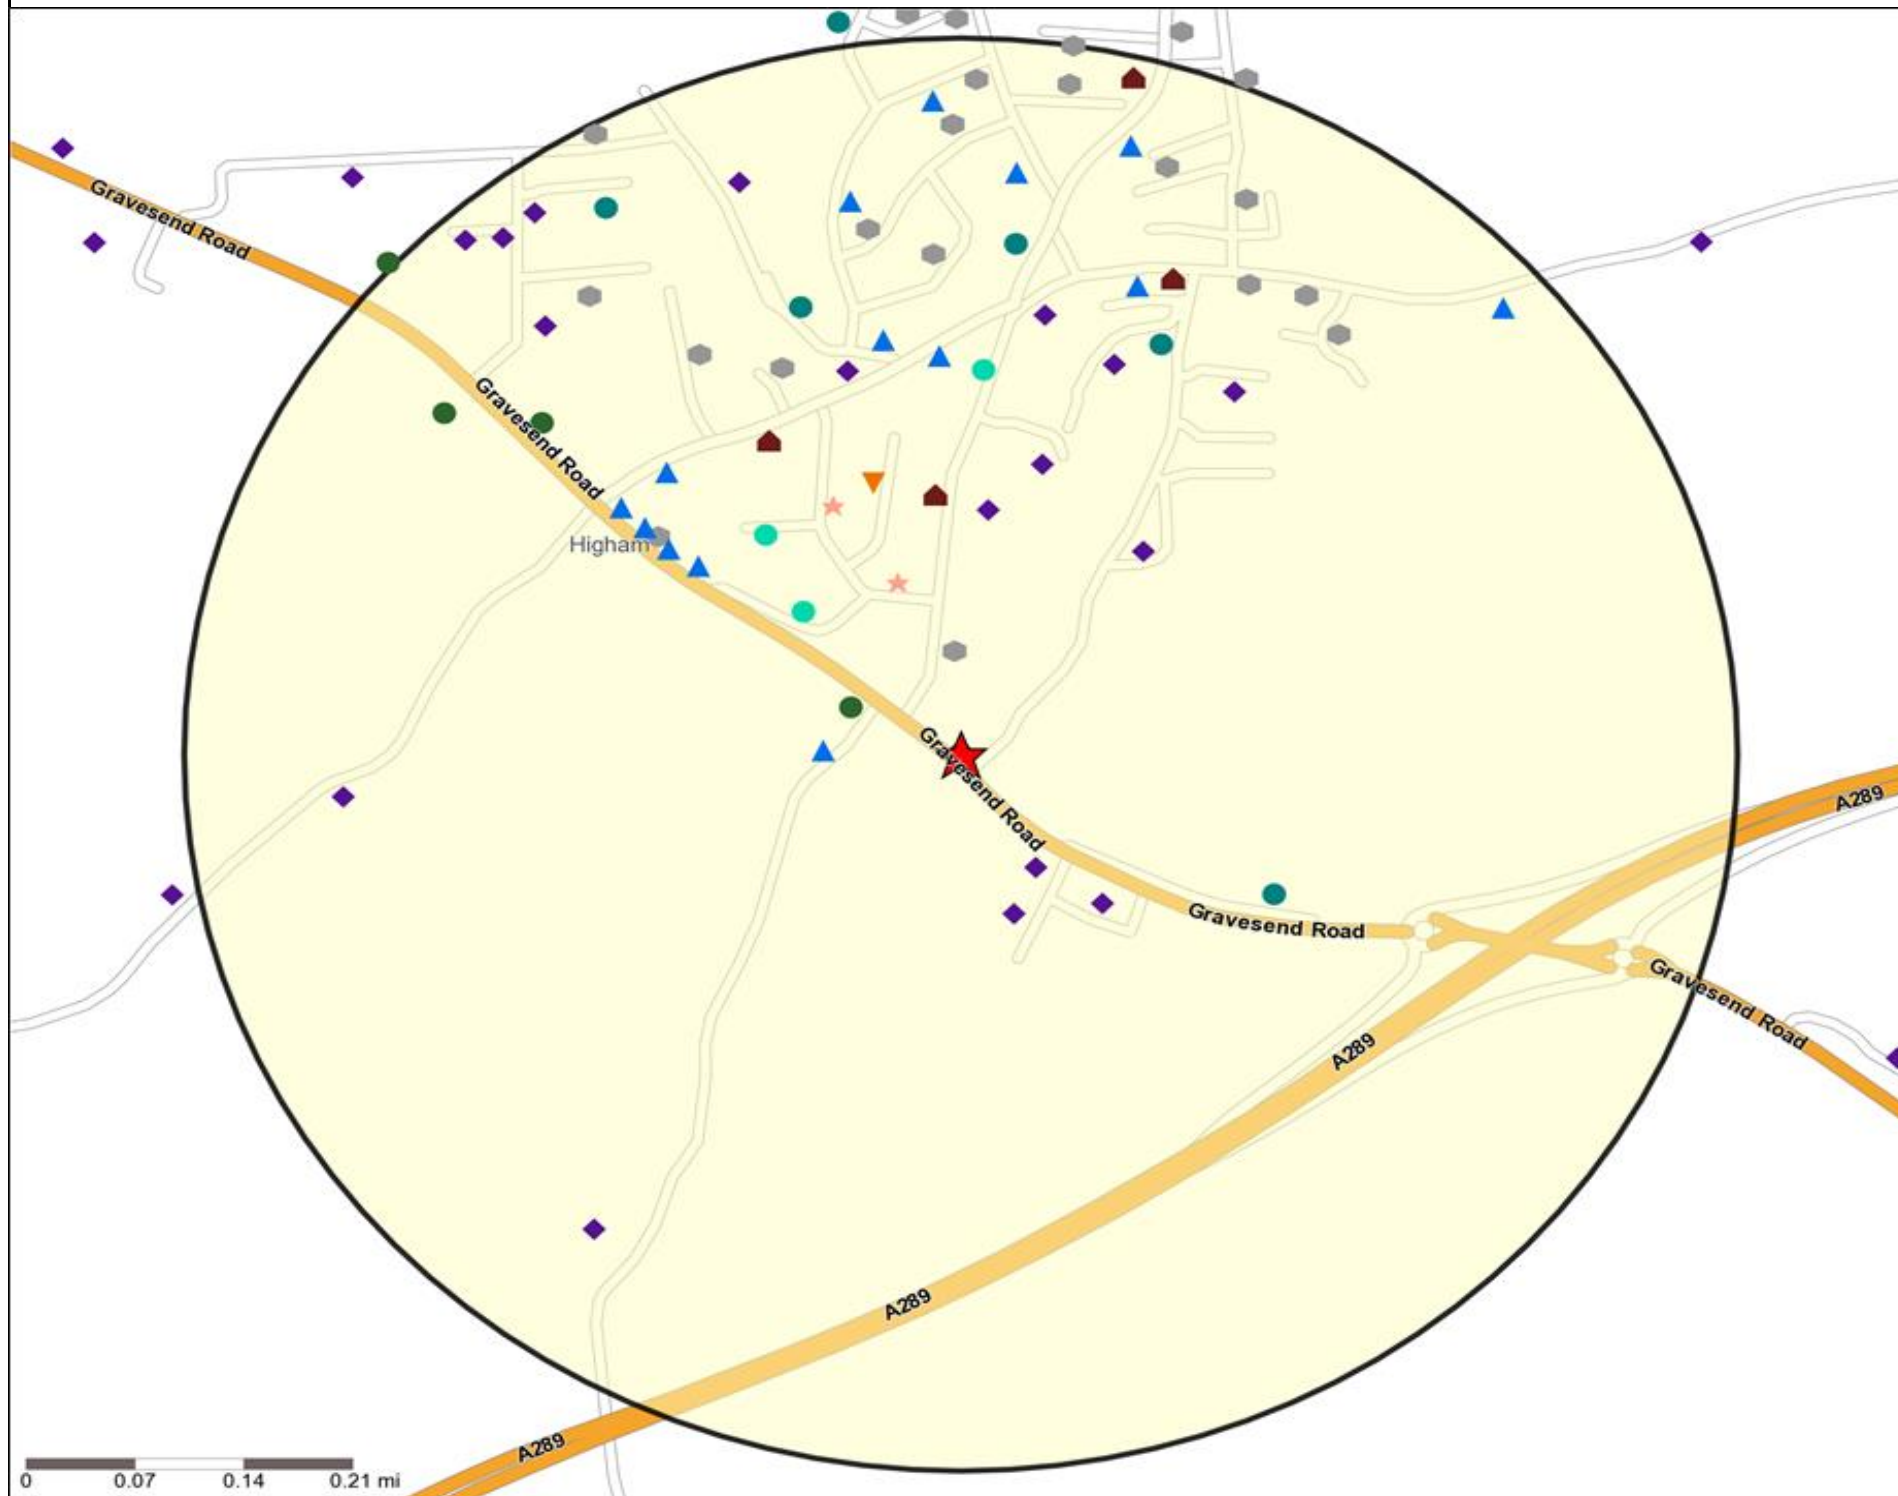

Mosaic UK Map and Data: SIR JOHN FALSTAFF, HIGHAM (201090)

Copyright Experian Ltd, HERE 2015. Ordnance Survey © Crown copyright 2015

Location	Mosaic UK Groups	D Rural Reality	H Aspiring Homemakers	L Vintage Value
0.5, 1.5, 3 & 5 Mile Distance	A City Prosperity	E Senior Security	I Family Basics	M Modest Traditions
Rivers, Canals and Lakes	B Prestige Positions	F Suburban Stability	J Transient Renters	N Urban Cohesion
	C Country Living	G Domestic Success	K Municipal Challenge	O Rental Hubs

Mosaic UK Data Table (Residential)

	Count:	Index:
	0 - 0.5 Miles	0 - 0.5 Miles
A City Prosperity (18+)	0	0
B Prestige Positions (18+)	434	300
C Country Living (18+)	49	36
D Rural Reality (18+)	7	5
E Senior Security (18+)	611	378
F Suburban Stability (18+)	345	285
G Domestic Success (18+)	154	92
H Aspiring Homemakers (18+)	125	69
I Family Basics (18+)	82	57
J Transient Renters (18+)	0	0
K Municipal Challenge (18+)	0	0
L Vintage Value (18+)	102	82
M Modest Traditions (18+)	76	81
N Urban Cohesion (18+)	0	0
O Rental Hubs (18+)	0	0
Adults 18+ estimate 2015	1,985	100