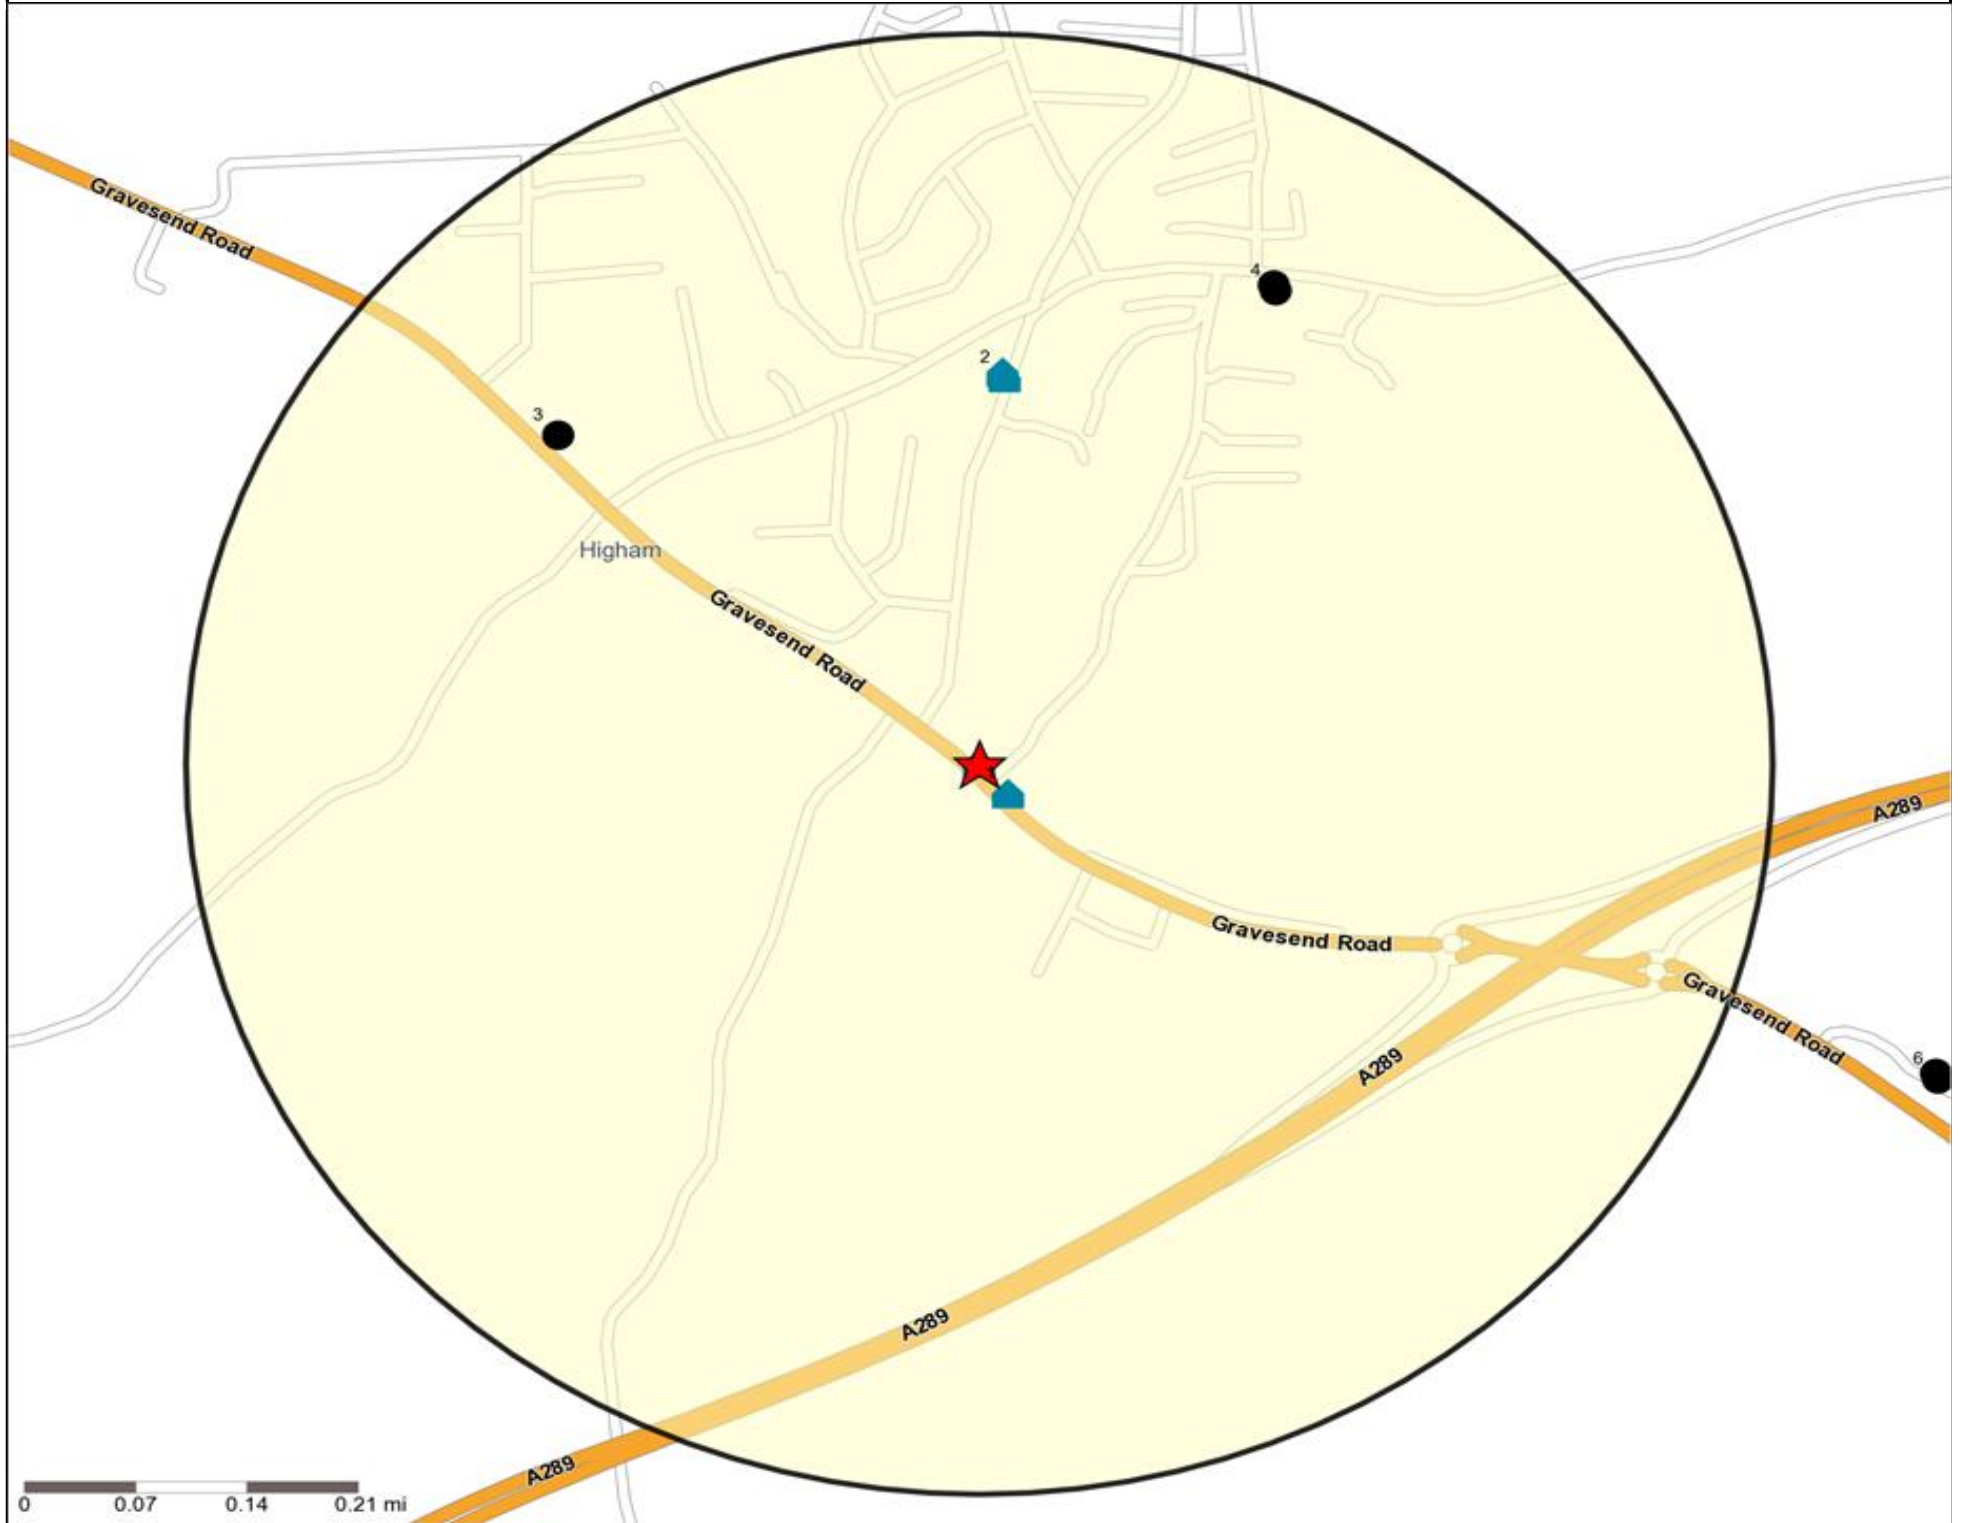

Competition Map and Data: SIR JOHN FALSTAFF, HIGHAM (201090)

Numbers on competition points relate to the distance ranking in the competition table on page 7. Copyright Experian Ltd, HERE 2015. Ordnance Survey © Crown copyright 2015

- Location
- Branded Food
- Dry Led
- Cafe / Wine Bar
- Other
- 0.5, 1.5, 3 & 5 Mile Distance
- Circuit Bar
- Rural Character
- Rivers, Canals and Lakes
- Community Local

Competition Type Summary Table

Reporting Category	0 - 0.5 Miles
Café / Wine Bar	0
Circuit Bar	0
Community Local	0
Dry Led	2
Branded Food Pub	0
Rural	0
Other	2
Total	4