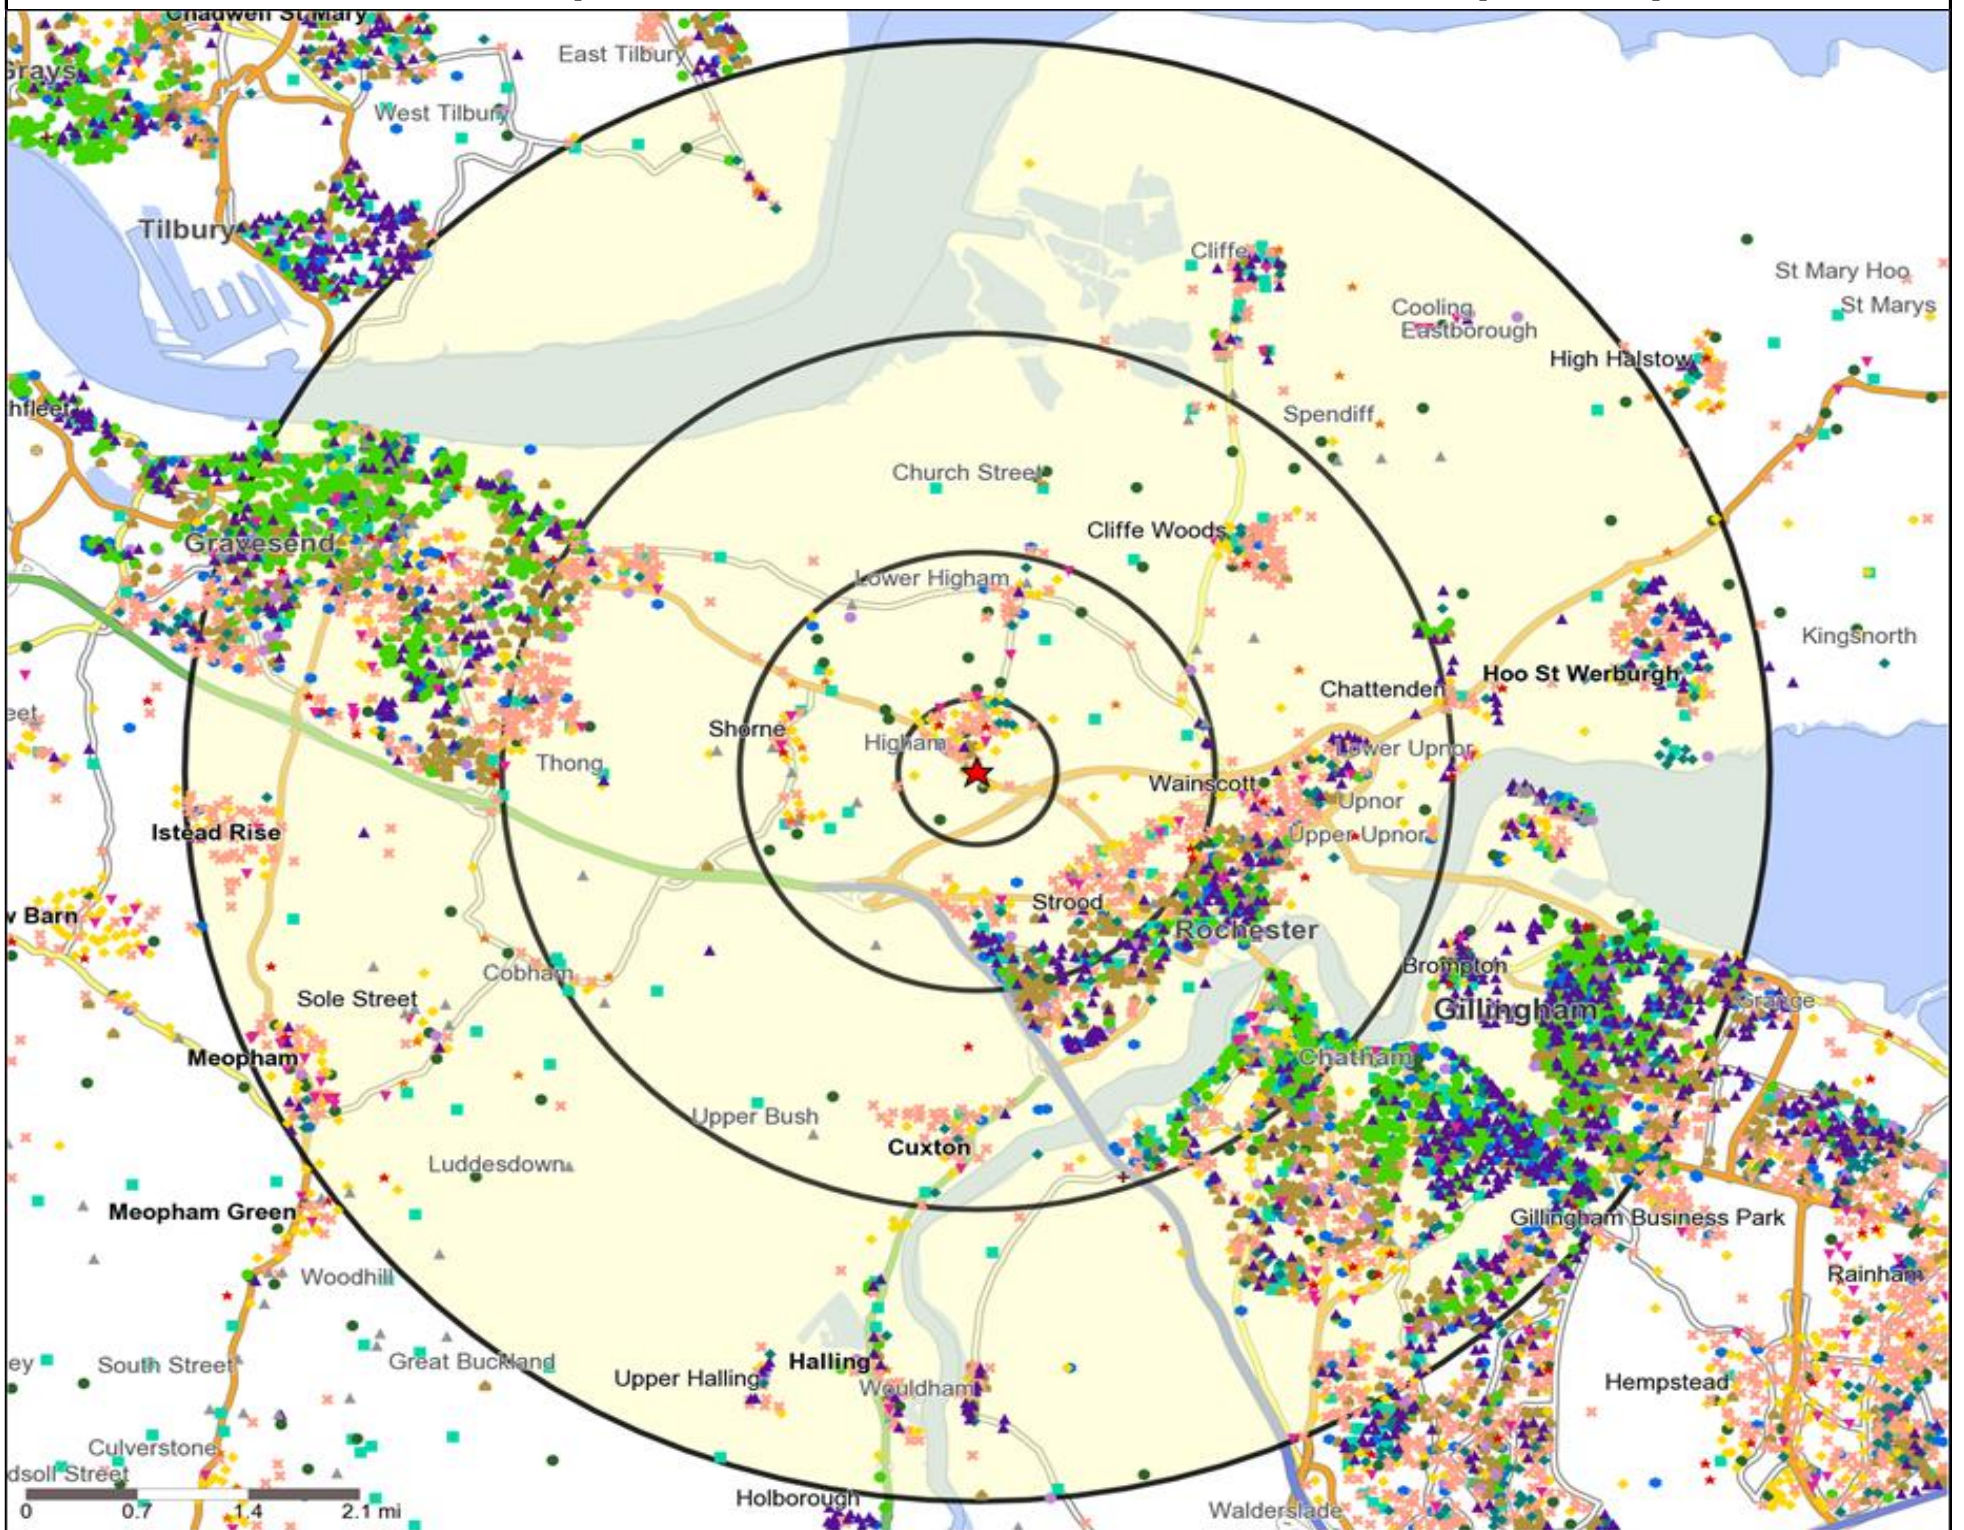

Occasions Map and Data: SIR JOHN FALSTAFF, HIGHAM (201090)

Copyright Experian Ltd, HERE 2015. Ordnance Survey © Crown copyright 2015

- ★ Location
- 01 Mine's a Pint
- ▲ 04 Weekend Millionaires
- 08 Student Social
- ★ 12 Midweek Meal Deal
- 0.5, 1.5, 3 & 5 Mile Distance
- 02 Early Doors
- 05 Out On The Town
- ▼ 09 Leisurely Lunch
- ★ 13 Date Night
- ~ Rivers, Canals and Lakes
- 03 Everyday is Friday
- ▲ 06 Business and Pleasure
- ✳ 10 Wining and Dining
- ★ 14 Birthday Treat
- 07 Sporting Pints
- ▲ 11 Household Outing
- ✳ 15 Pre Show Meal

Occasions Data Table

	Count:					Index:				
	0 - 0.5 Miles	0 - 1.5 Miles	0 - 3.0 Miles	0 - 5.0 Miles	15 Min Drivetime	0 - 0.5	0 - 1.5	0 - 3.0	0 - 5.0	15 Min Drivetime
01 Mine's a Pint	108	846	3,410	13,557	18,324	88	82	81	86	82
02 Early Doors	128	967	3,428	12,798	18,638	124	112	98	97	100
03 Everyday is Friday	89	826	3,455	12,675	18,024	101	112	115	112	114
04 Weekend Millionaires	77	976	4,545	19,292	26,212	61	92	105	119	115
05 Out On The Town	100	1,006	4,733	19,027	25,860	82	99	114	121	117
06 Business and Pleasure	36	386	1,787	7,300	9,747	57	73	83	90	86
07 Sporting Pints	54	728	3,948	19,051	24,626	40	65	86	110	101
08 Student Social	56	490	1,706	5,711	8,639	98	103	88	78	84
09 Leisurely Lunch	142	1,033	3,793	13,497	19,499	119	103	93	88	90
10 Wining and Dining	196	1,302	4,809	15,174	22,576	144	114	103	87	92
11 Household Outing	107	1,103	4,548	17,453	24,597	99	122	123	126	126
12 Midweek Meal Deal	37	486	1,941	8,407	11,328	61	96	94	108	103
13 Date Night	172	1,005	3,669	10,440	16,187	178	124	111	84	93
14 Birthday Treat	126	845	3,121	10,143	15,329	130	104	95	82	88
15 Pre Show Meal	40	283	1,243	3,961	5,692	120	102	109	93	95
Number of Occasions	1,468	12,282	50,136	188,486	265,278	100	100	100	100	100