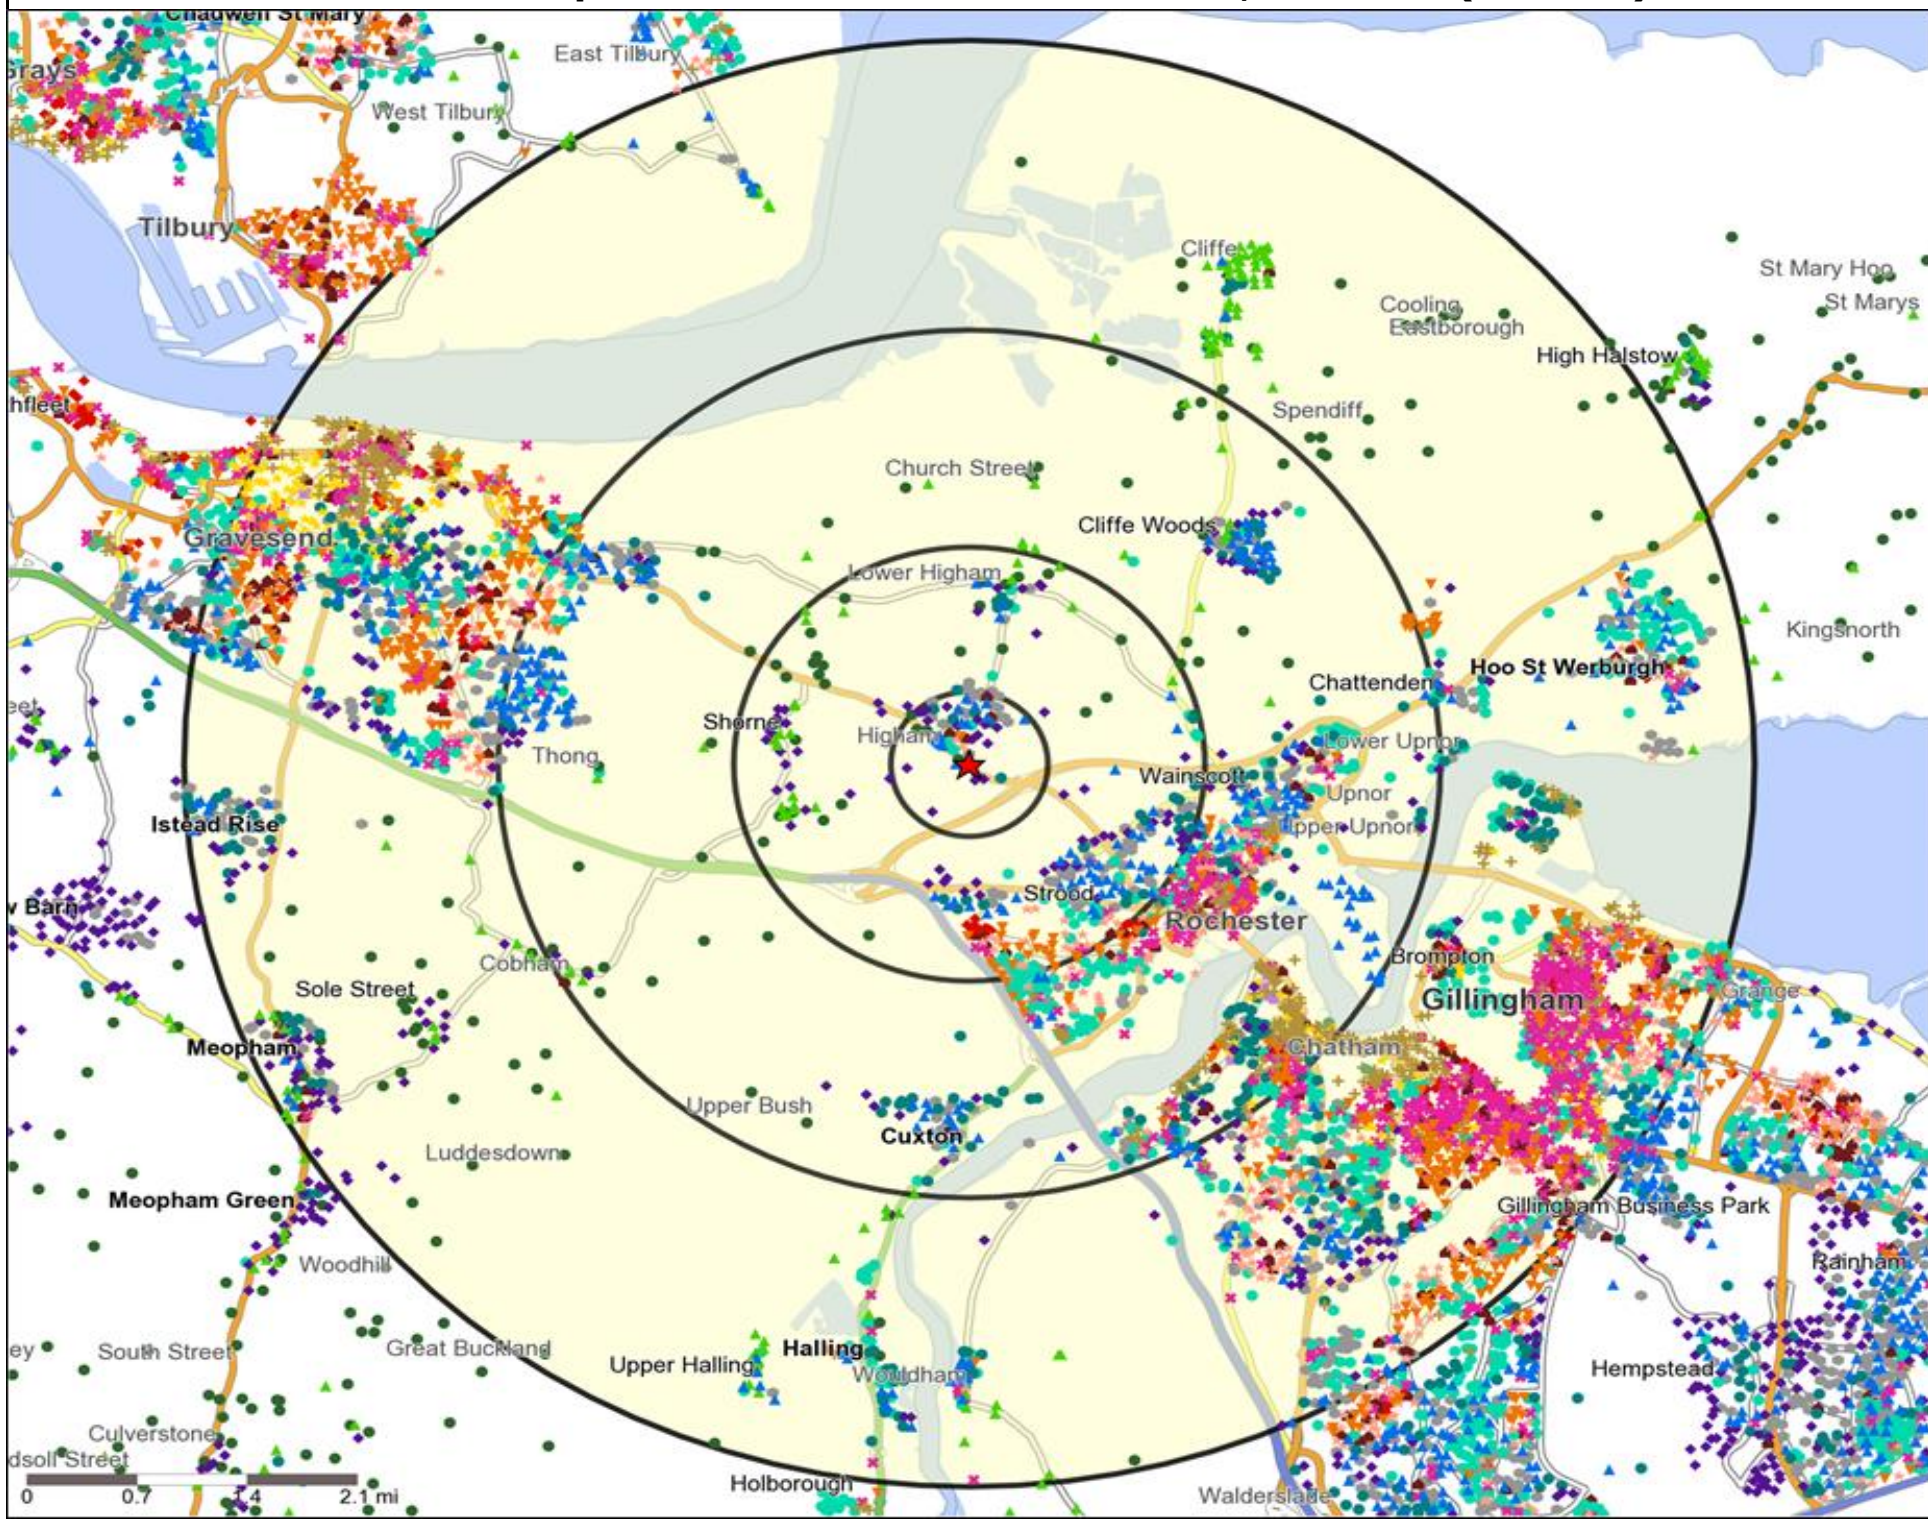

★ Location ○ 0.5, 1.5, 3 & 5 Mile Distance

Age Data Table

	Count:					Index:				
	0 - 0.5 Miles	0 - 1.5 Miles	0 - 3.0 Miles	0 - 5.0 Miles	15 Min Drivetime	0 - 0.5 Miles	0 - 1.5 Miles	0 - 3.0 Miles	0 - 5.0 Miles	15 Min Drivetime
0-15	340	3,297	13,834	53,714	75,462	76	99	103	109	108
16-17	57	468	1,702	6,559	9,391	103	113	103	107	109
18-24	132	1,317	6,119	27,380	36,478	61	82	95	115	108
25-34	204	1,771	9,480	38,728	52,627	63	73	97	107	103
35-44	249	2,182	9,202	34,061	47,879	82	97	102	102	101
45-54	375	2,731	10,543	36,837	53,425	111	108	104	99	101
55-64	376	2,324	8,072	26,452	39,130	140	115	100	89	93
65+	649	3,712	12,471	39,883	58,072	151	116	97	84	87
Population estimate 2015	2,382	17,802	71,423	263,614	372,464	100	100	100	100	100

Mosaic UK Map and Data: SIR JOHN FALSTAFF, HIGHAM (201090)

Copyright Experian Ltd, HERE 2015. Ordnance Survey © Crown copyright 2015

- ★ Location
- 0.5, 1.5, 3 & 5 Mile Distance
- ~ Rivers, Canals and Lakes
- ★ Location
- Mosaic UK Groups
- C Country Living
- ▲ D Rural Reality
- E Senior Security
- ▲ F Suburban Stability
- G Domestic Success
- H Aspiring Homemakers
- ▲ I Family Basics
- ✕ J Transient Renters
- ◆ K Municipal Challenge
- L Vintage Value
- ★ M Modest Traditions
- ★ N Urban Cohesion
- + O Rental Hubs

- ★ Location
- ⬡ Branded Food
- 🏠 Dry Led
- Cafe / Wine Bar
- Other
- 0.5, 1.5, 3 & 5 Mile Distance
- ▲ Circuit Bar
- ◇ Rural Character
- 🌊 Rivers, Canals and Lakes
- Community Local

Competition Type Summary Table

-  Location
-  Branded Food
-  Dry Led
-  Cafe / Wine Bar
-  Other
-  0.5, 1.5, 3 & 5 Mile Distance
-  Circuit Bar
-  Rural Character
-  Rivers, Canals and Lakes
-  Community Local

Competition Type Summary Table