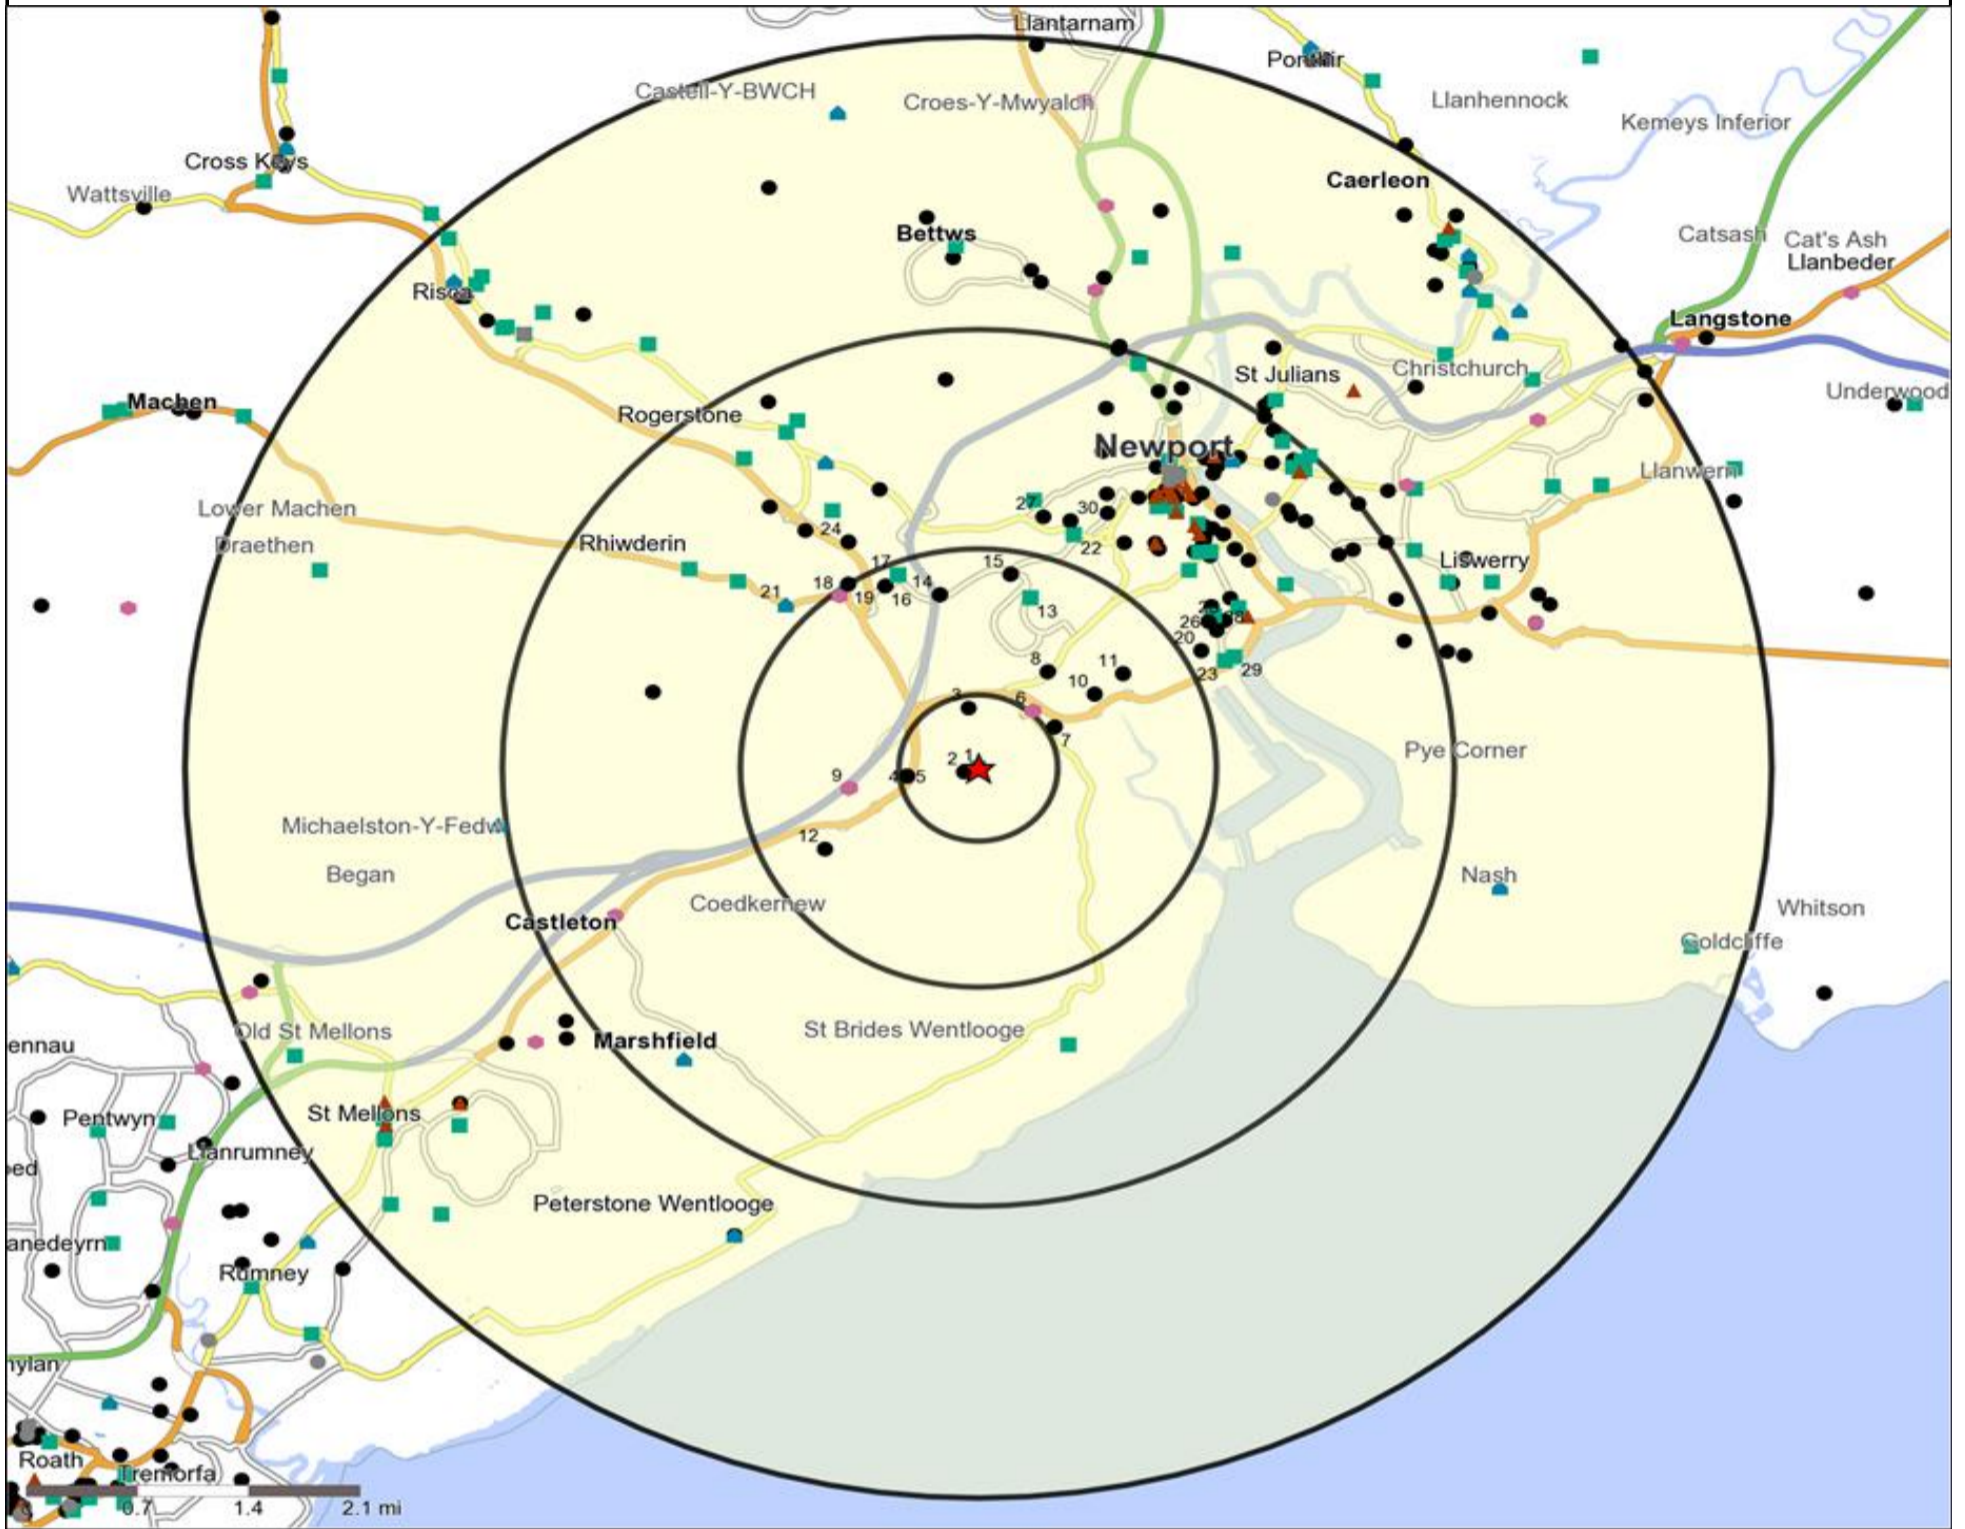

Competition Map and Data: DUFFRYN ARMS, NEWPORT (201418)

Numbers on competition points relate to the distance ranking in the competition table on page 7. Copyright Experian Ltd, HERE 2015. Ordnance Survey © Crown copyright 2015

- Location
- Branded Food
- Dry Led
- Cafe / Wine Bar
- Other
- 0.5, 1.5, 3 & 5 Mile Distance
- Circuit Bar
- Rural Character
- Rivers, Canals and Lakes
- Community Local

Competition Type Summary Table

Reporting Category	0 - 0.5 Miles	0 - 1.5 Miles	0 - 3.0 Miles	0 - 5.0 Miles
Café / Wine Bar	0	0	7	11
Circuit Bar	0	0	23	29
Community Local	1	3	41	70
Dry Led	0	0	4	14
Branded Food Pub	0	3	4	11
Rural	0	0	0	0
Other	4	12	116	173
Total	5	18	195	308