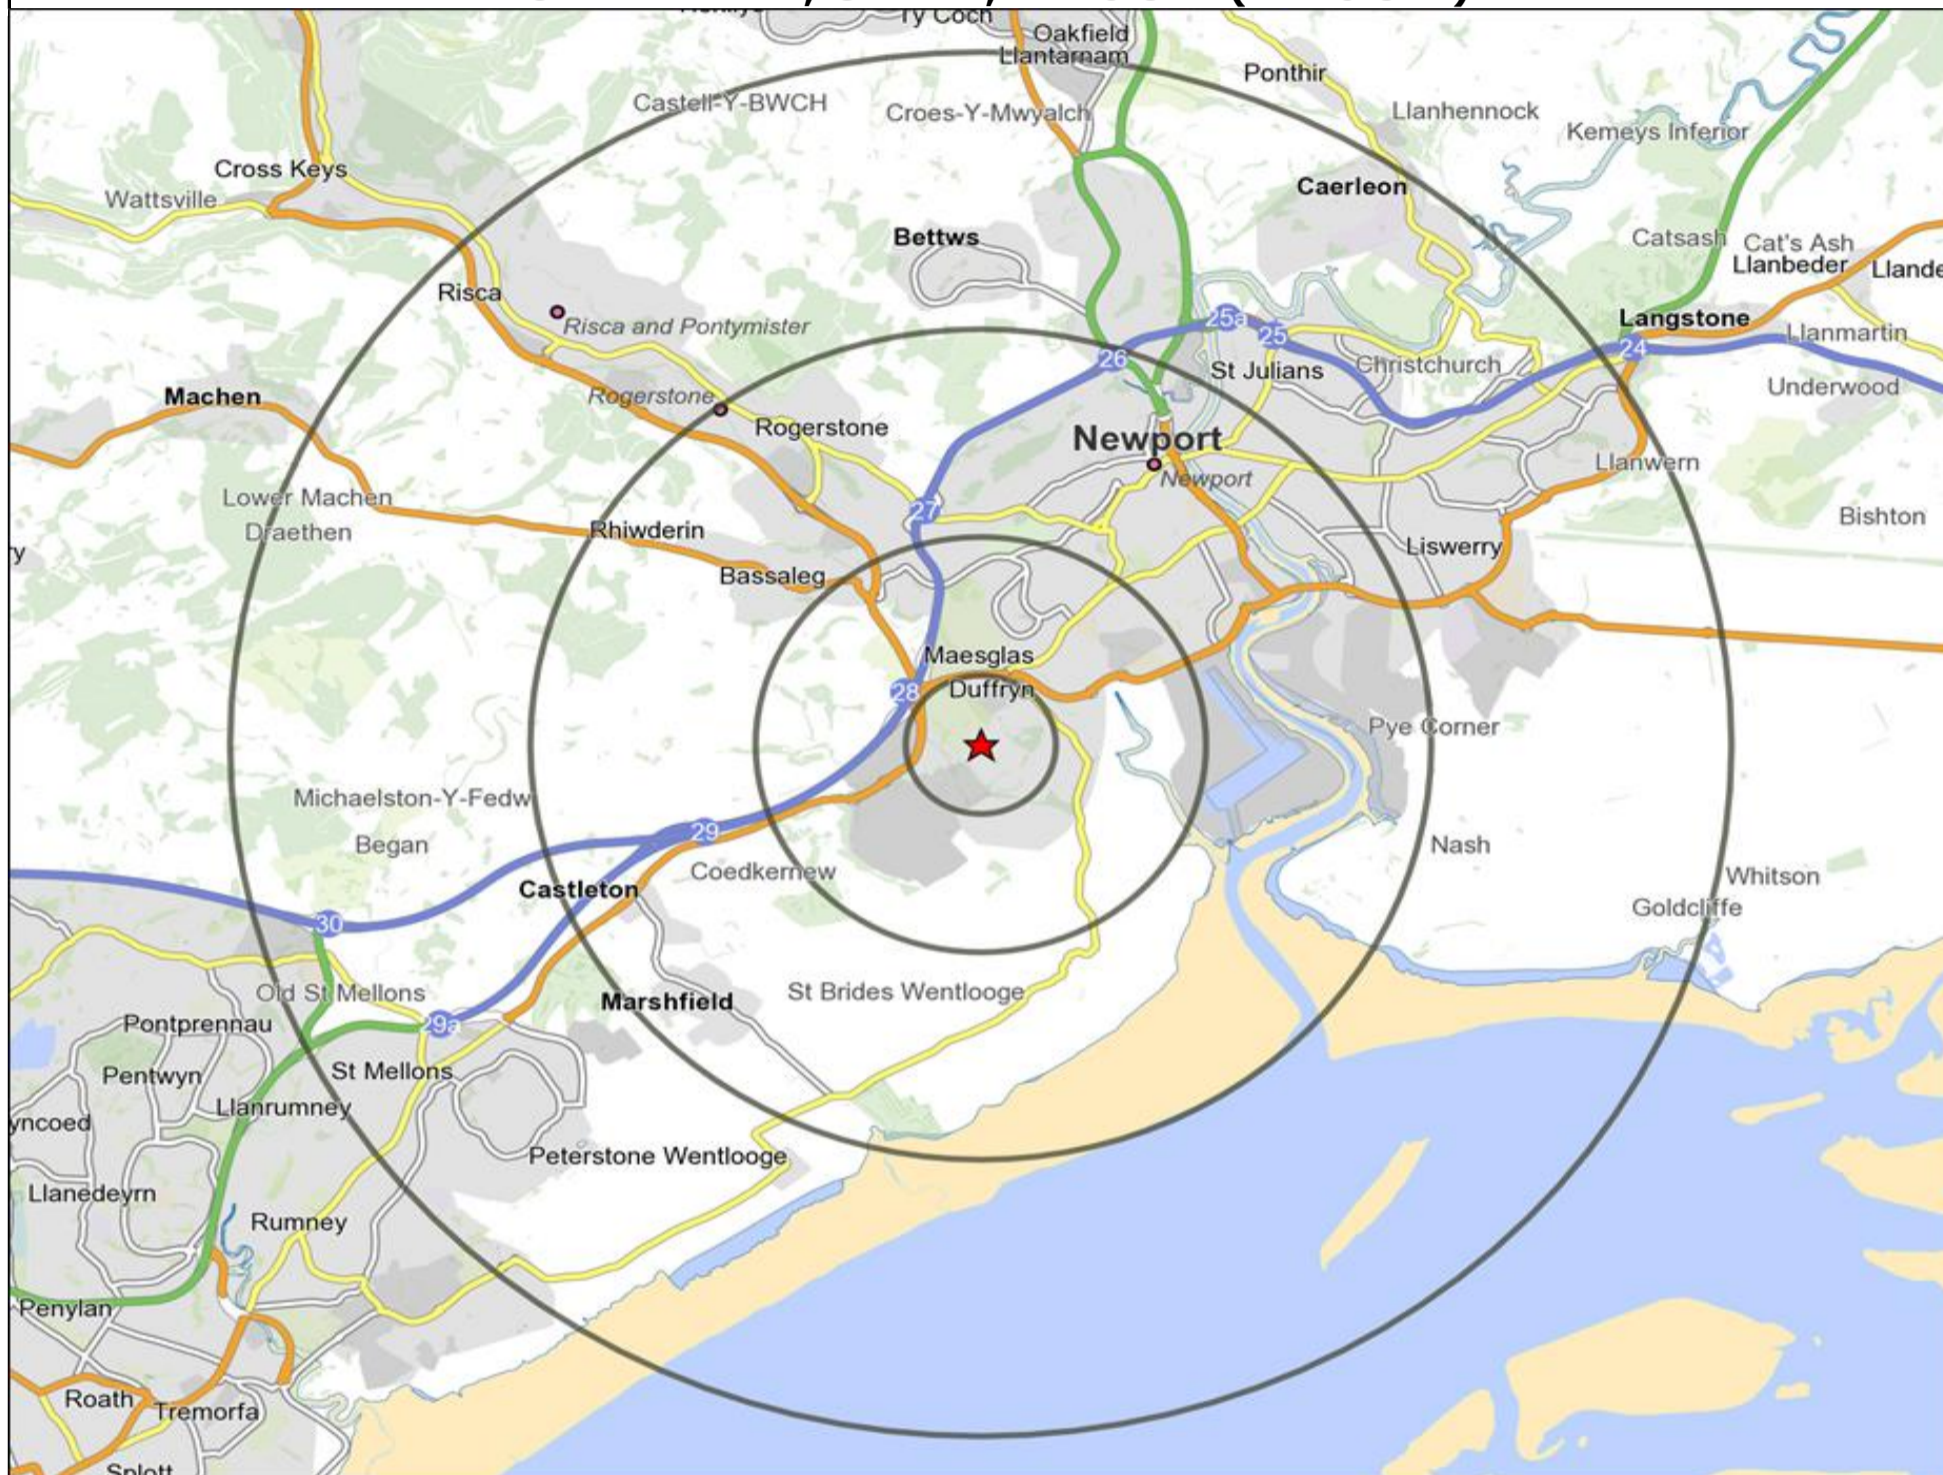

**Customer Profile Report for DUFFRYN ARMS, NEWPORT (Punch Outlet Number: 201418)
DUFFRYN WAY, GWENT, NP10 8TE (NP10 8TE)**

Copyright Experian Ltd, HERE 2015. Ordnance Survey © Crown copyright 2015

★ Location ○ 0.5, 1.5, 3 & 5 Mile Distance

Mosaic UK Map and Data: DUFFRYN ARMS, NEWPORT (201418)

Copyright Experian Ltd, HERE 2015. Ordnance Survey © Crown copyright 2015

- Location
- 0.5, 1.5, 3 & 5 Mile Distance
- Rivers, Canals and Lakes
- A City Prosperity
- D Rural Reality
- E Senior Security
- F Suburban Stability
- G Domestic Success
- B Prestige Positions
- H Aspiring Homemakers
- I Family Basics
- J Transient Renters
- K Municipal Challenge
- L Vintage Value
- M Modest Traditions
- N Urban Cohesion
- O Rental Hubs

- Location
- Branded Food
- Dry Led
- Café / Wine Bar
- Other
- 0.5, 1.5, 3 & 5 Mile Distance
- Circuit Bar
- Rural Character
- Rivers, Canals and Lakes
- Community Local

Competition Type Summary Table

Reporting Category	0 - 0.5 Miles
Café / Wine Bar	0
Circuit Bar	0
Community Local	1
Dry Led	0
Branded Food Pub	0
Rural	0
Other	4
Total	5

Local Competition: DUFFRYN ARMS, NEWPORT (201418)

List of Pubs (sorted by distance from Punch outlet) - Top 30 by Distance