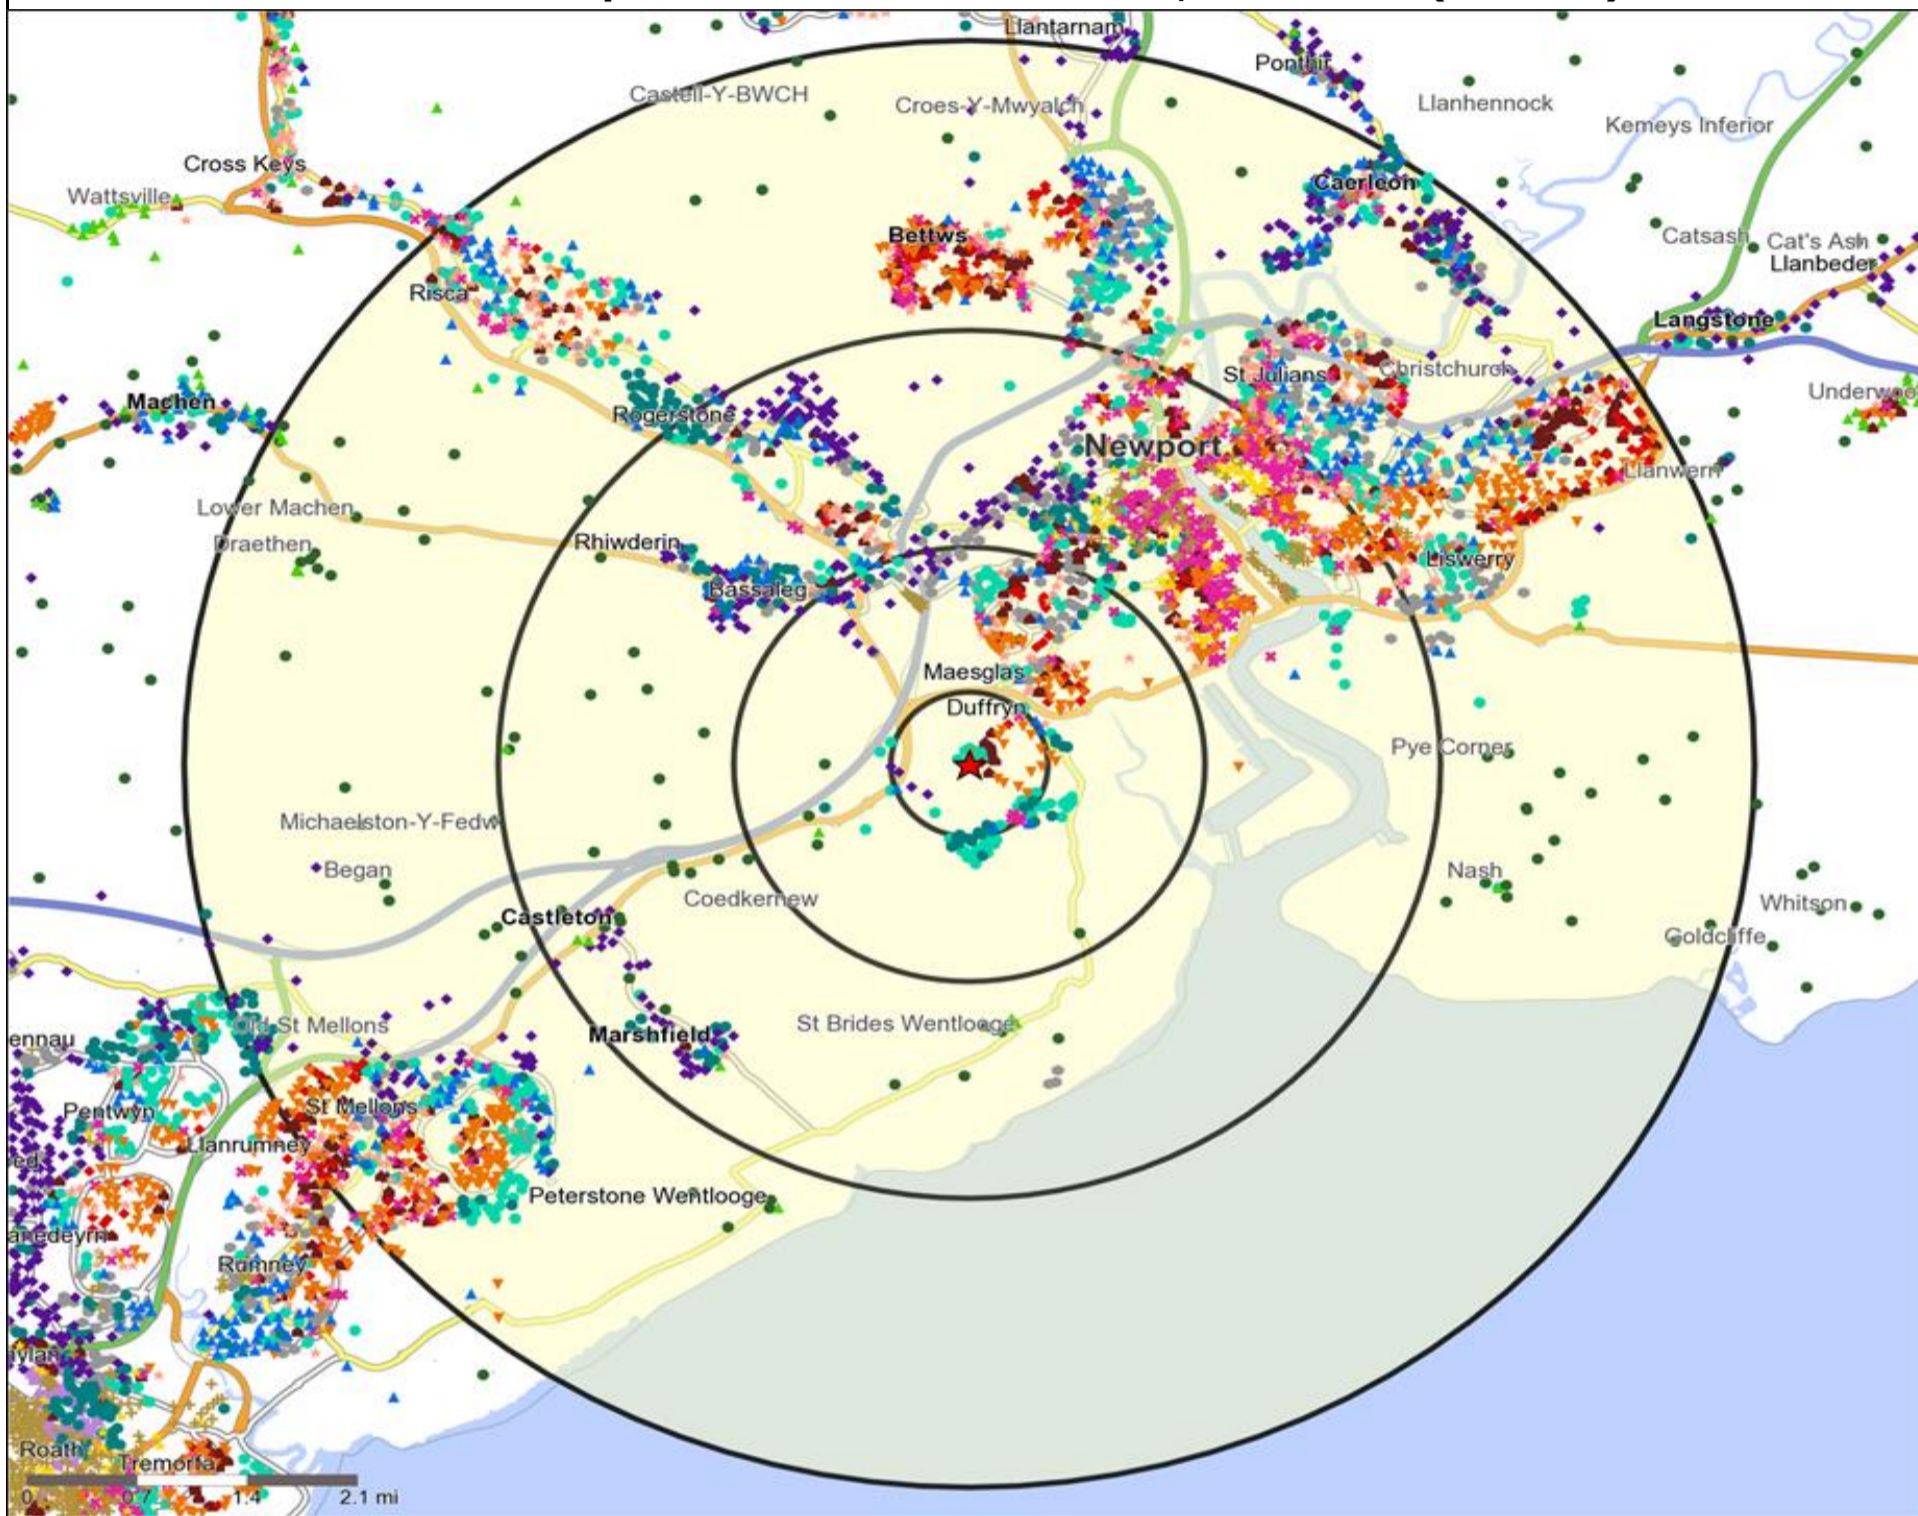

Age Data Table

	Count:					Index:				
	0 - 0.5 Miles	0 - 1.5 Miles	0 - 3.0 Miles	0 - 5.0 Miles	15 Min Drivetime	0 - 0.5 Miles	0 - 1.5 Miles	0 - 3.0 Miles	0 - 5.0 Miles	15 Min Drivetime
0-15	973	3,712	14,922	37,036	47,082	141	117	108	109	110
16-17	110	432	1,708	4,725	5,920	129	110	100	113	112
18-24	344	1,341	7,458	17,233	20,369	103	88	112	106	99
25-34	653	2,603	11,275	24,846	31,488	130	113	112	101	101
35-44	411	2,064	9,257	22,031	28,202	88	96	99	96	98
45-54	417	2,270	9,895	25,171	31,352	80	95	95	98	97
55-64	276	1,789	7,654	19,379	24,738	66	94	92	95	96
65+	497	2,656	11,512	29,988	38,016	75	87	87	92	93
Population estimate 2015	3,681	16,867	73,681	180,409	227,167	100	100	100	100	100

Mosaic UK Map and Data: DUFFRYN ARMS, NEWPORT (201418)

Copyright Experian Ltd, HERE 2015. Ordnance Survey © Crown copyright 2015

- Location
- 0.5, 1.5, 3 & 5 Mile Distance
- Rivers, Canals and Lakes
- A City Prosperity
- D Rural Reality
- E Senior Security
- F Suburban Stability
- G Domestic Success
- B Prestige Positions
- H Aspiring Homemakers
- I Family Basics
- J Transient Renters
- K Municipal Challenge
- L Vintage Value
- M Modest Traditions
- N Urban Cohesion
- O Rental Hubs

- Location
- Branded Food
- Dry Led
- Café / Wine Bar
- Other
- 0.5, 1.5, 3 & 5 Mile Distance
- Circuit Bar
- Rural Character
- Rivers, Canals and Lakes
- Community Local

Competition Type Summary Table

Reporting Category	0 - 0.5 Miles
Café / Wine Bar	0
Circuit Bar	0
Community Local	1
Dry Led	0
Branded Food Pub	0
Rural	0
Other	4
Total	5

Local Competition: DUFFRYN ARMS, NEWPORT (201418)

List of Pubs (sorted by distance from Punch outlet) - Top 30 by Distance