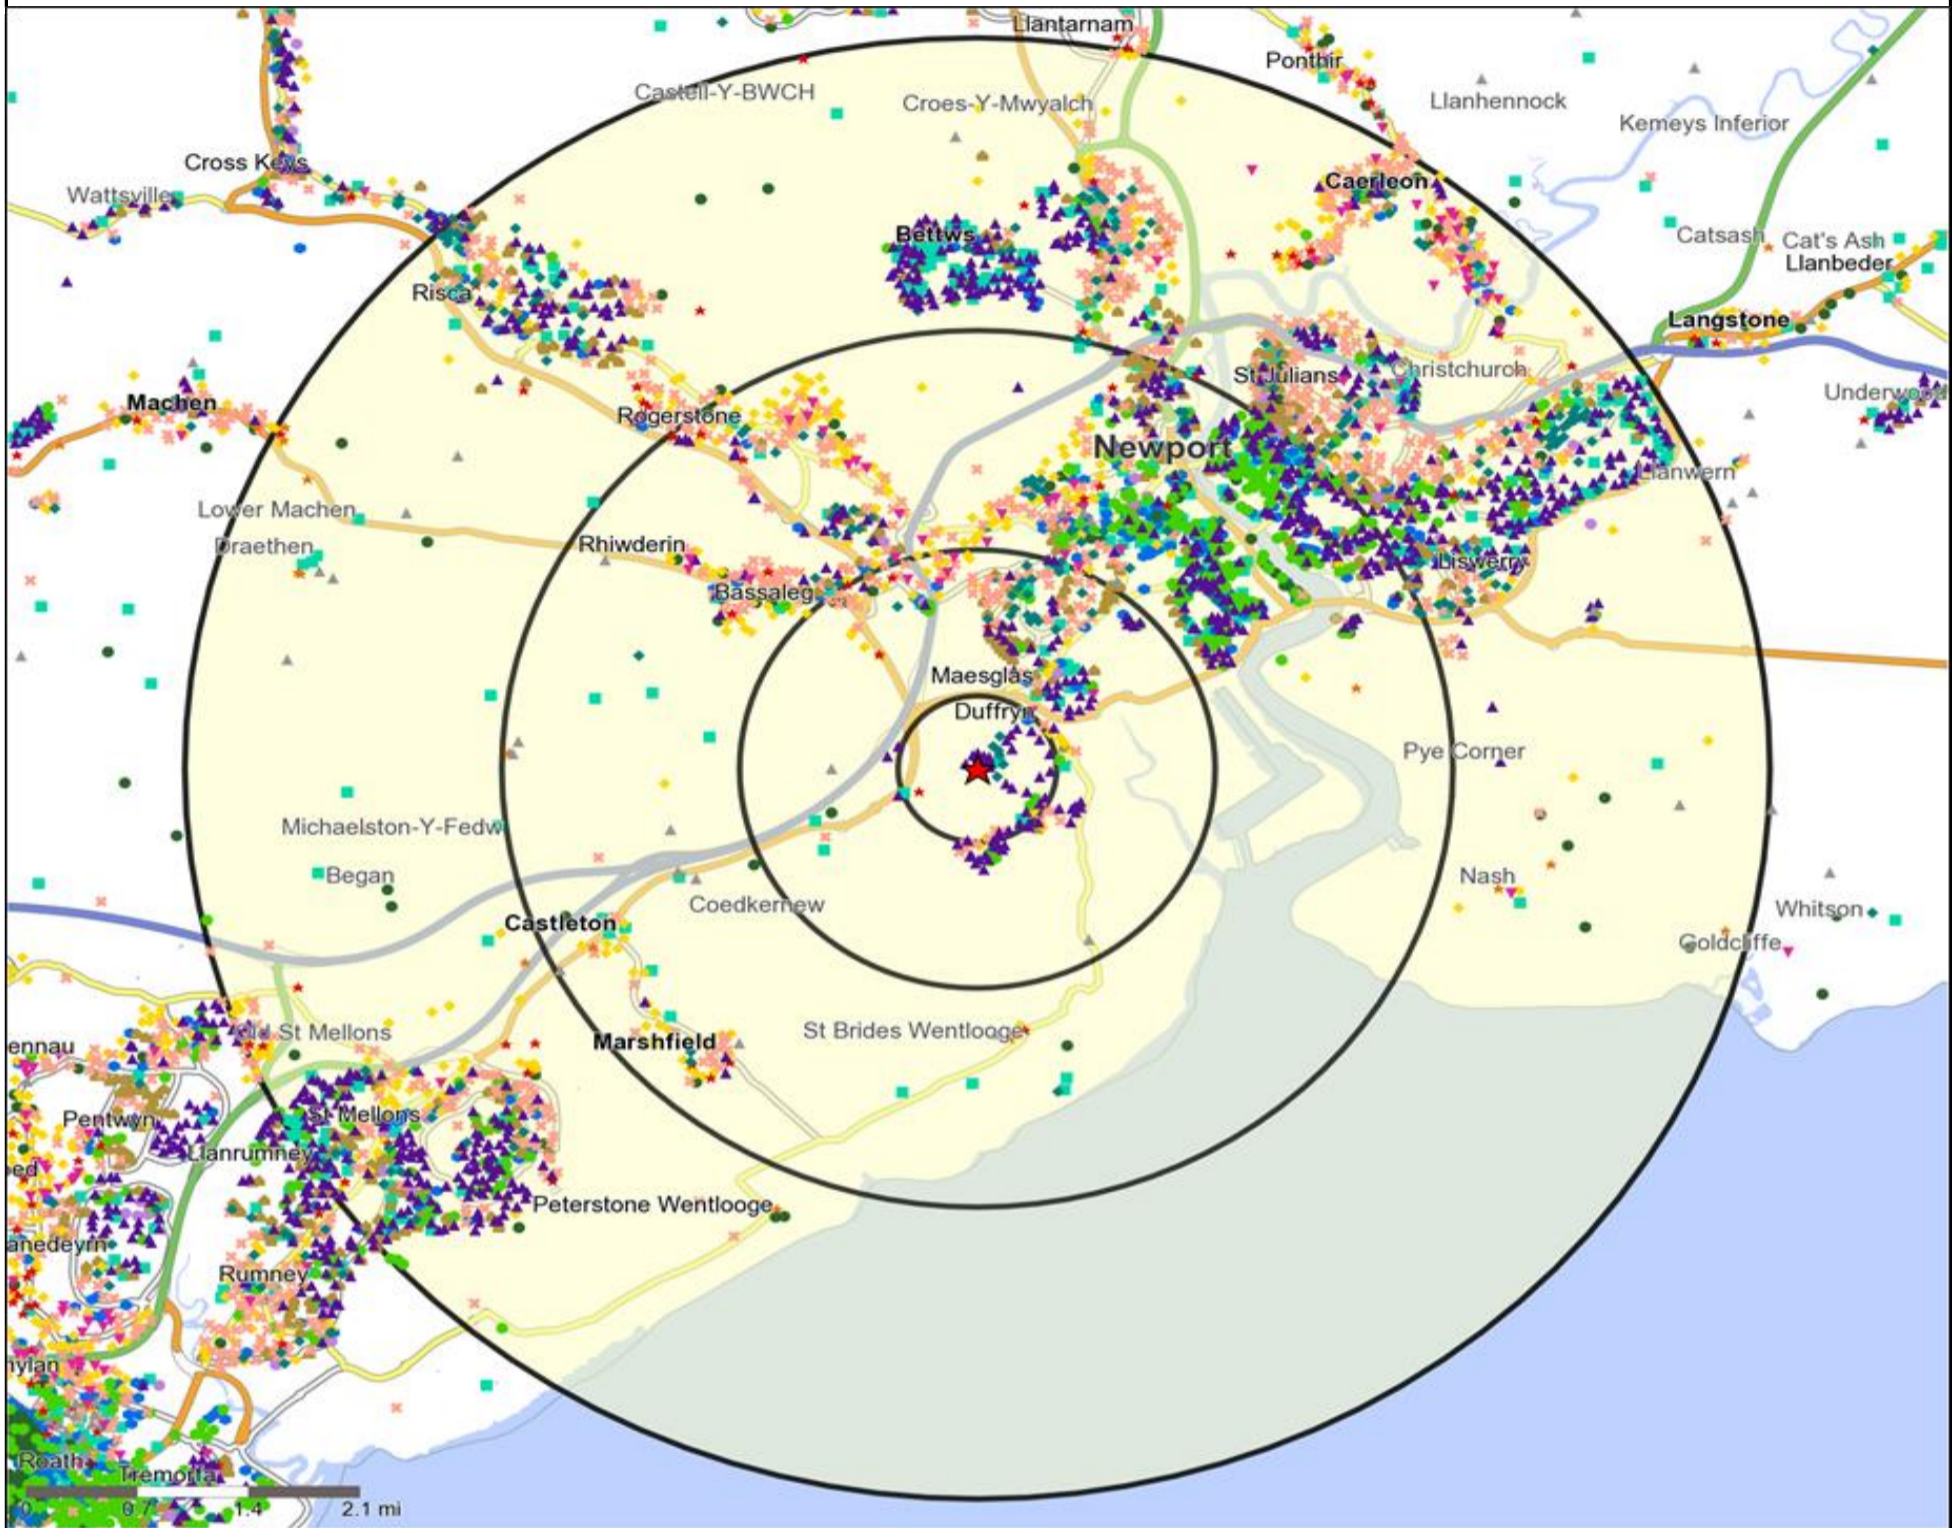

Mosaic UK Map and Data: DUFFRYN ARMS, NEWPORT (201418)

Copyright Experian Ltd, HERE 2015. Ordnance Survey © Crown copyright 2015

- Location
- 0.5, 1.5, 3 & 5 Mile Distance
- Rivers, Canals and Lakes
- A City Prosperity
- C Country Living
- D Rural Reality
- E Senior Security
- F Suburban Stability
- G Domestic Success
- H Aspiring Homemakers
- I Family Basics
- J Transient Renters
- K Municipal Challenge
- L Vintage Value
- M Modest Traditions
- N Urban Cohesion
- O Rental Hubs

Mosaic UK Data Table (Residential)

	Count:	Index:
	0 - 0.5 Miles	0 - 0.5 Miles
A City Prosperity (18+)	0	0
B Prestige Positions (18+)	18	9
C Country Living (18+)	29	16
D Rural Reality (18+)	10	6
E Senior Security (18+)	0	0
F Suburban Stability (18+)	32	20
G Domestic Success (18+)	319	146
H Aspiring Homemakers (18+)	563	238
I Family Basics (18+)	1,115	594
J Transient Renters (18+)	83	55
K Municipal Challenge (18+)	93	61
L Vintage Value (18+)	322	197
M Modest Traditions (18+)	0	0
N Urban Cohesion (18+)	0	0
O Rental Hubs (18+)	16	8
Adults 18+ estimate 2015	2,600	100

Occasions Map and Data: DUFFRYN ARMS, NEWPORT (201418)

Copyright Experian Ltd, HERE 2015. Ordnance Survey © Crown copyright 2015

- ★ Location
- 0.5, 1.5, 3 & 5 Mile Distance
- ~ Rivers, Canals and Lakes
- Occasions Types
- 01 Mine's a Pint
- ◆ 02 Early Doors
- 03 Everyday is Friday
- ▲ 04 Weekend Millionaires
- 05 Out On The Town
- ▲ 06 Business and Pleasure
- 07 Sporting Pints
- 08 Student Social
- ▲ 09 Leisurely Lunch
- ▲ 10 Wining and Dining
- ▲ 11 Household Outing
- ★ 12 Midweek Meal Deal
- ◆ 13 Date Night
- ★ 14 Birthday Treat
- + 15 Pre Show Meal