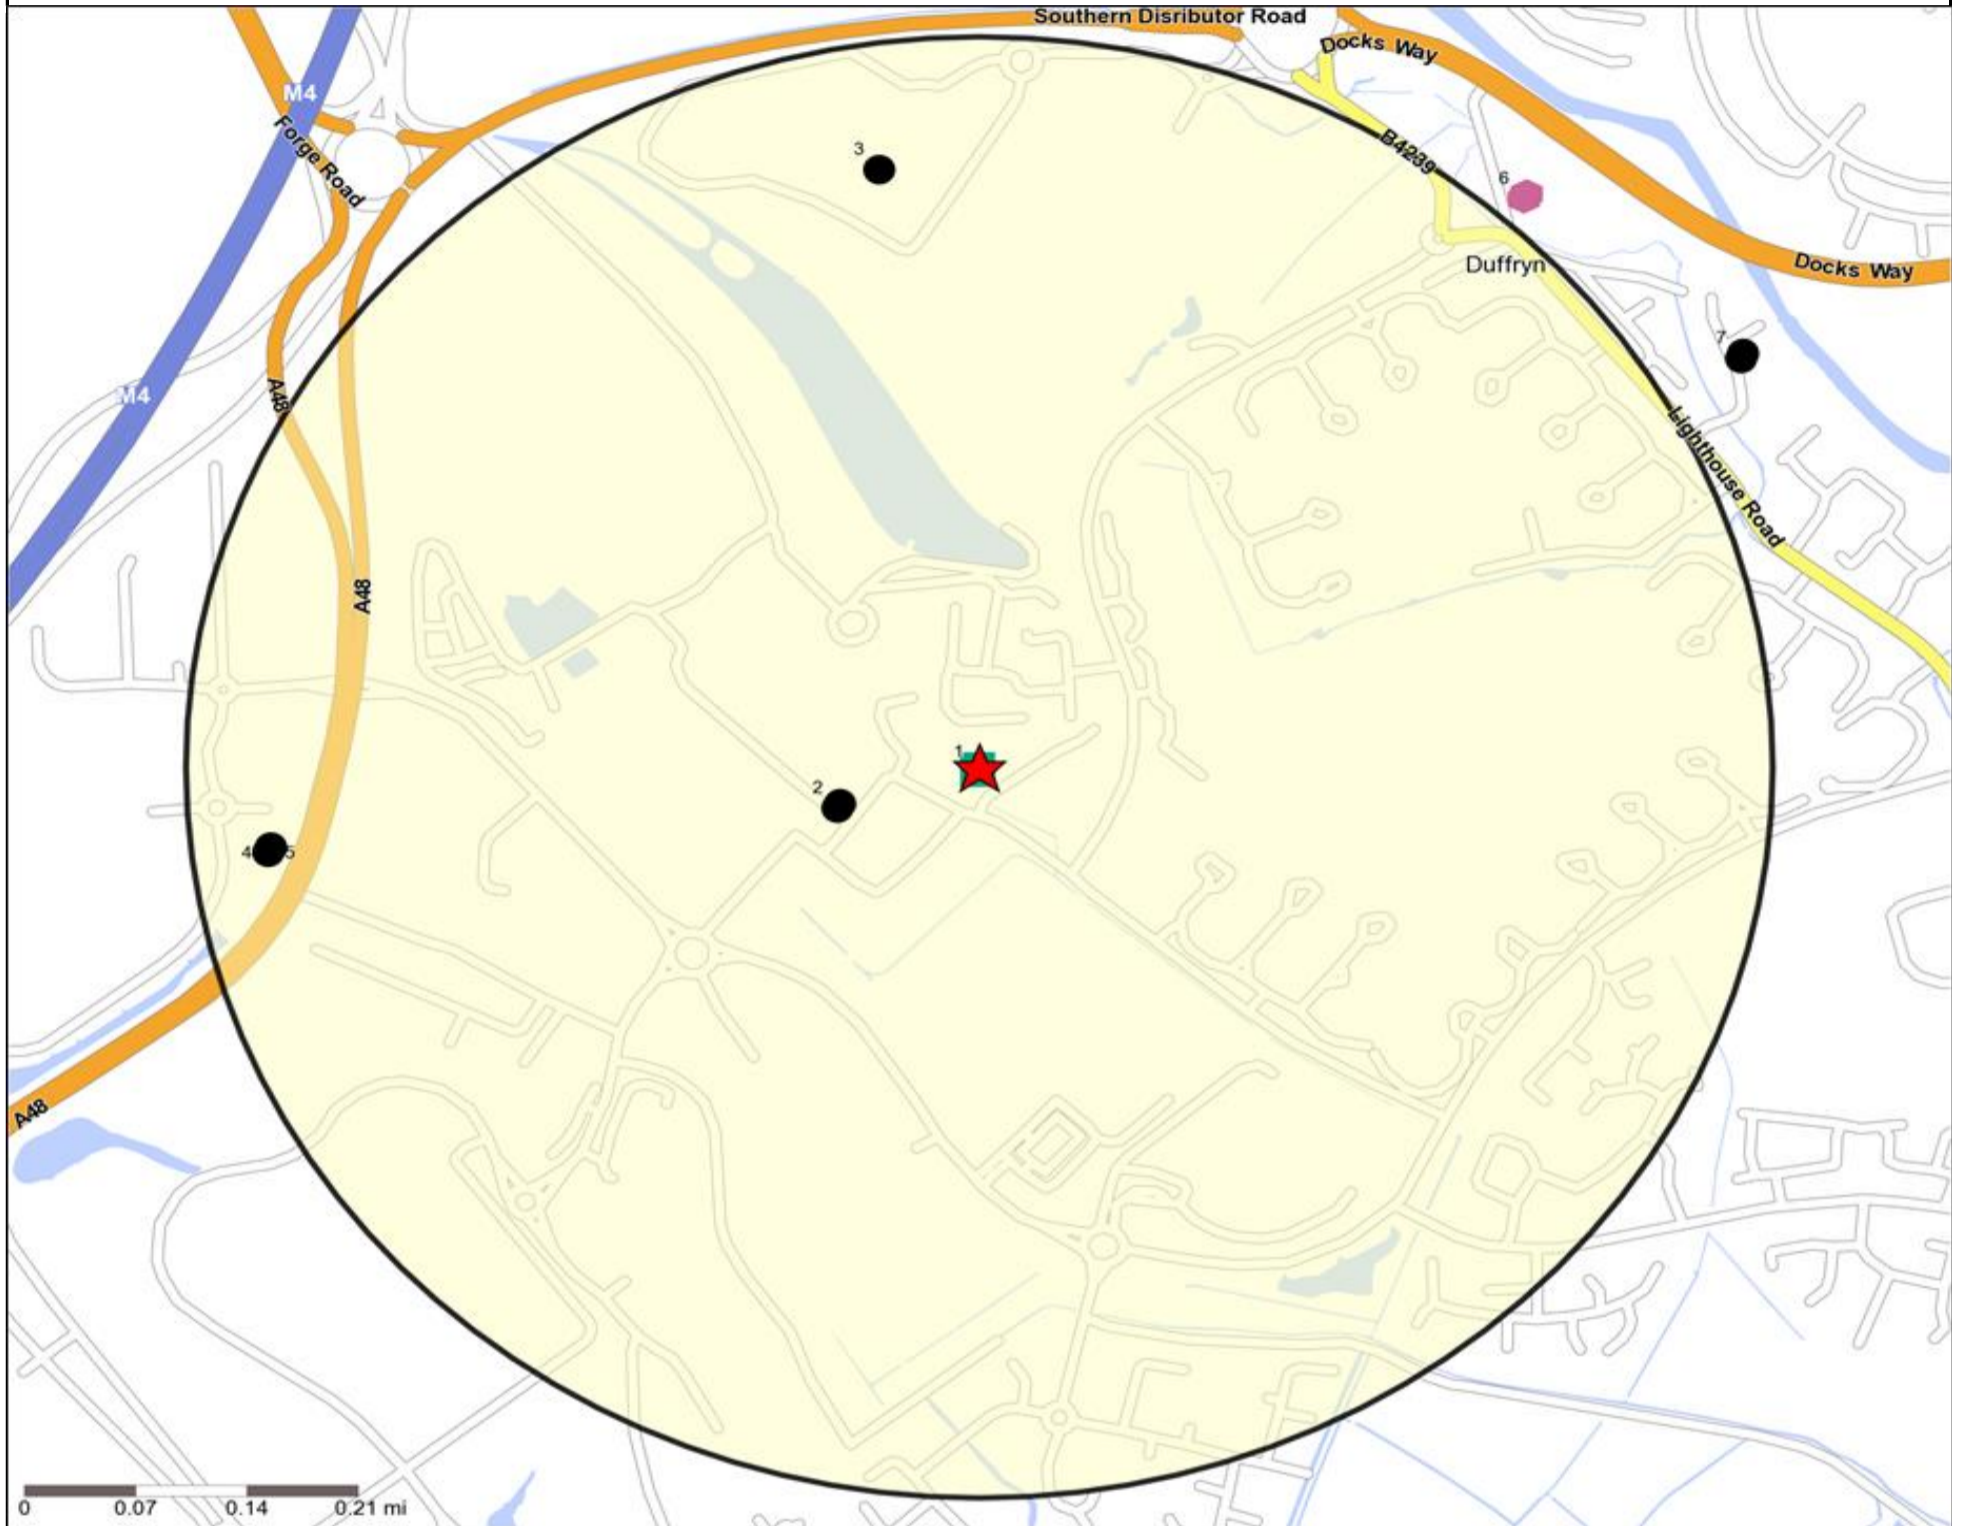

Competition Map and Data: DUFFRYN ARMS, NEWPORT (201418)

Numbers on competition points relate to the distance ranking in the competition table on page 7. Copyright Experian Ltd, HERE 2015. Ordnance Survey © Crown copyright 2015

- Location
- Branded Food
- Dry Led
- Café / Wine Bar
- Other
- 0.5, 1.5, 3 & 5 Mile Distance
- Circuit Bar
- Rural Character
- Rivers, Canals and Lakes
- Community Local

Competition Type Summary Table

Reporting Category	0 - 0.5 Miles
Café / Wine Bar	0
Circuit Bar	0
Community Local	1
Dry Led	0
Branded Food Pub	0
Rural	0
Other	4
Total	5