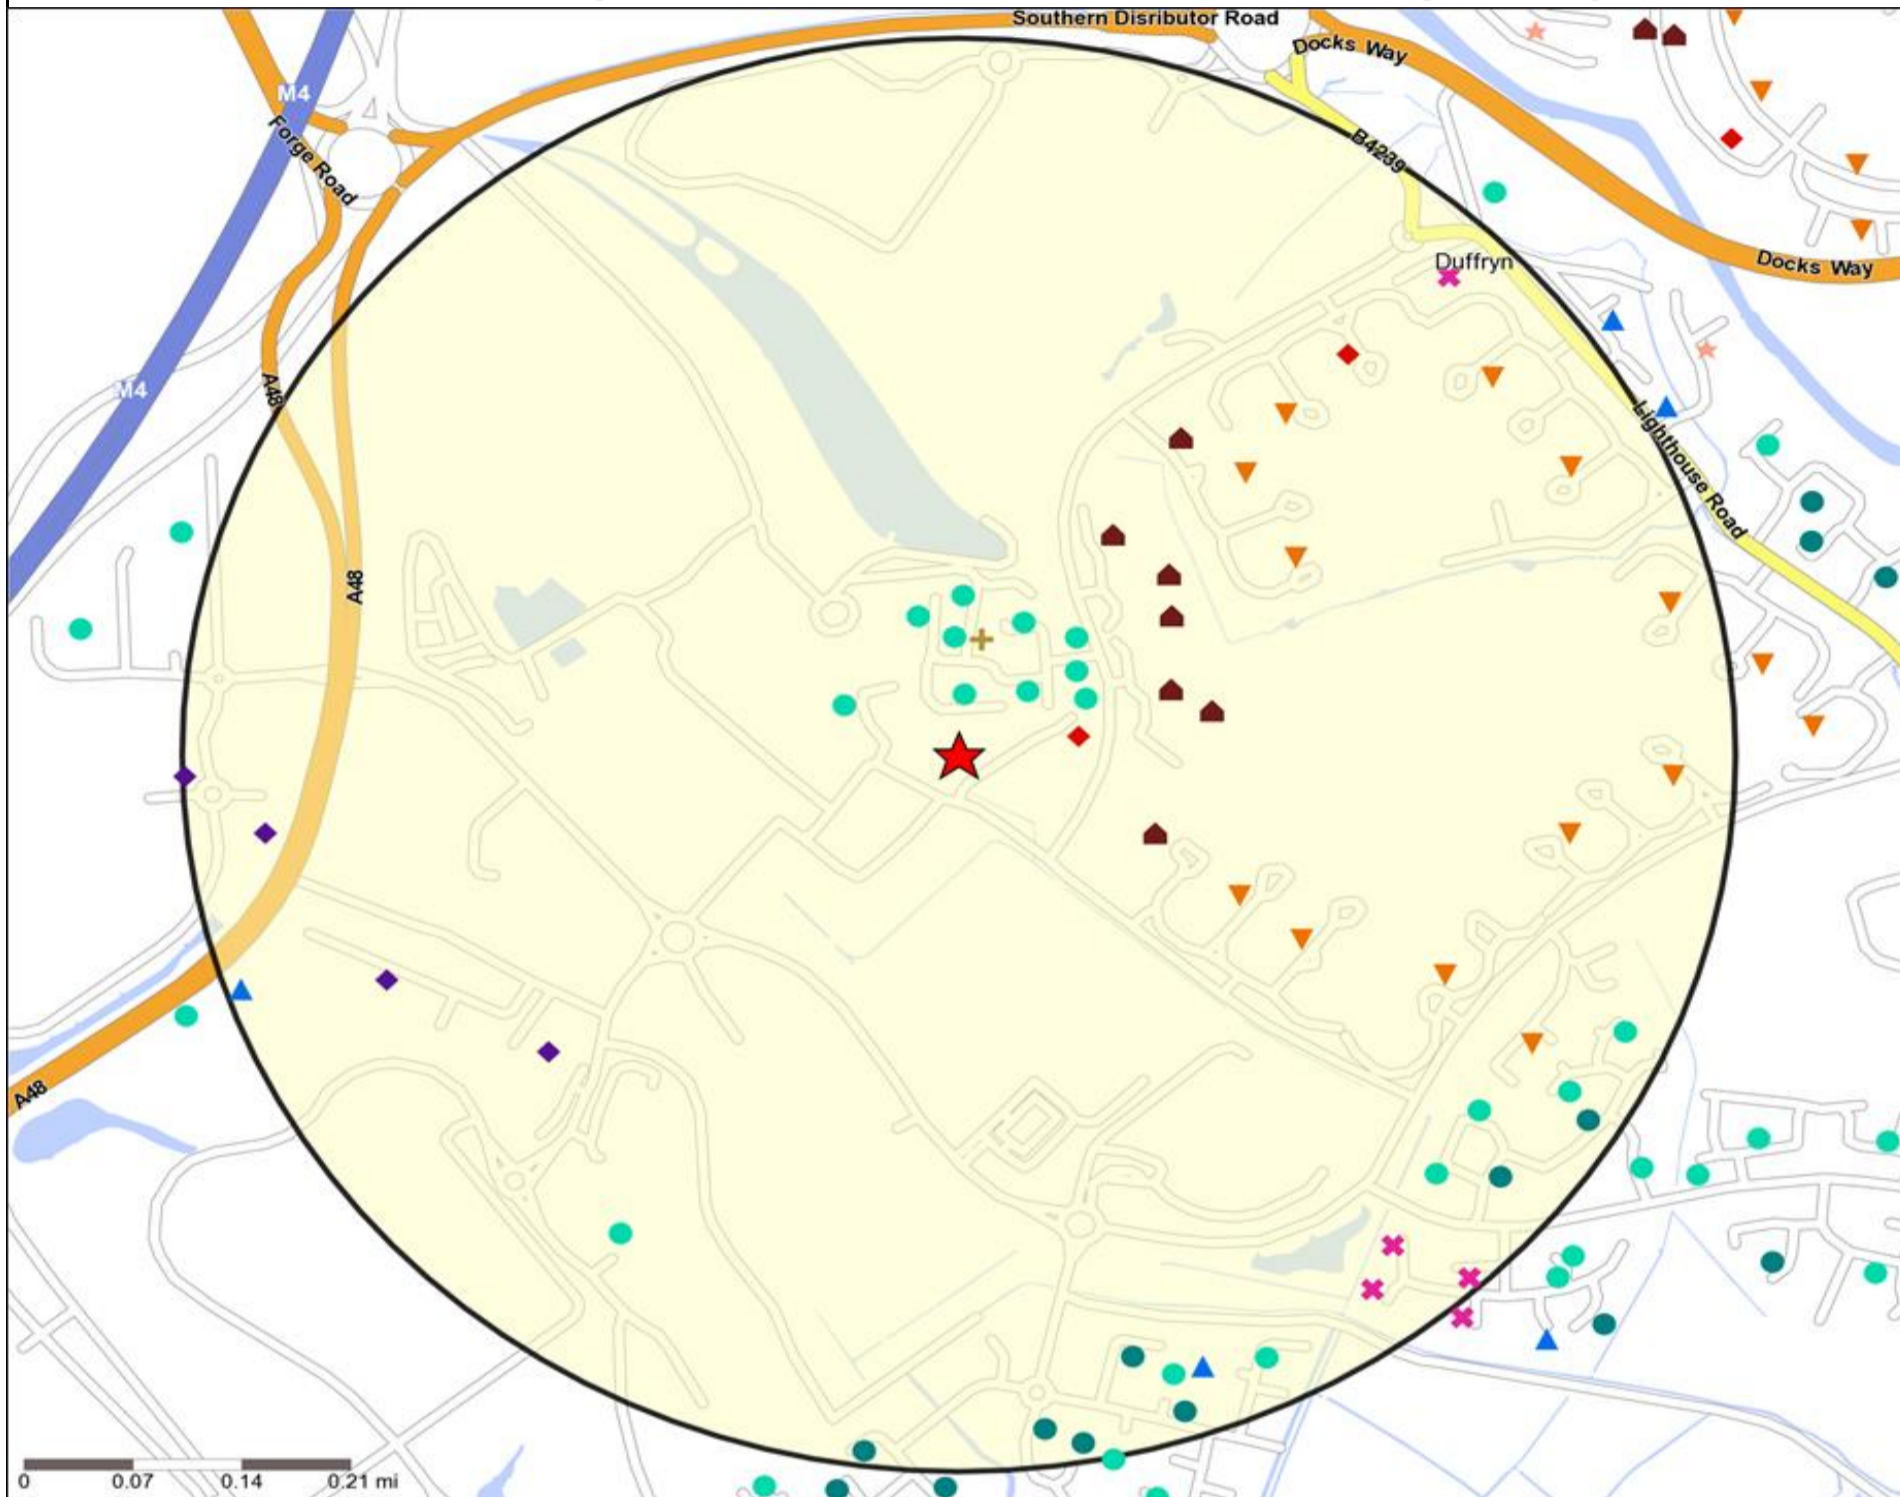

Mosaic UK Map and Data: DUFFRYN ARMS, NEWPORT (201418)

Copyright Experian Ltd, HERE 2015. Ordnance Survey © Crown copyright 2015

- Location
- 0.5, 1.5, 3 & 5 Mile Distance
- Rivers, Canals and Lakes
- A City Prosperity
- C Country Living
- D Rural Reality
- E Senior Security
- F Suburban Stability
- G Domestic Success
- H Aspiring Homemakers
- I Family Basics
- J Transient Renters
- K Municipal Challenge
- L Vintage Value
- M Modest Traditions
- N Urban Cohesion
- O Rental Hubs

Mosaic UK Data Table (Residential)

	Count:	Index:
	0 - 0.5 Miles	0 - 0.5 Miles
A City Prosperity (18+)	0	0
B Prestige Positions (18+)	18	9
C Country Living (18+)	29	16
D Rural Reality (18+)	10	6
E Senior Security (18+)	0	0
F Suburban Stability (18+)	32	20
G Domestic Success (18+)	319	146
H Aspiring Homemakers (18+)	563	238
I Family Basics (18+)	1,115	594
J Transient Renters (18+)	83	55
K Municipal Challenge (18+)	93	61
L Vintage Value (18+)	322	197
M Modest Traditions (18+)	0	0
N Urban Cohesion (18+)	0	0
O Rental Hubs (18+)	16	8
Adults 18+ estimate 2015	2,600	100