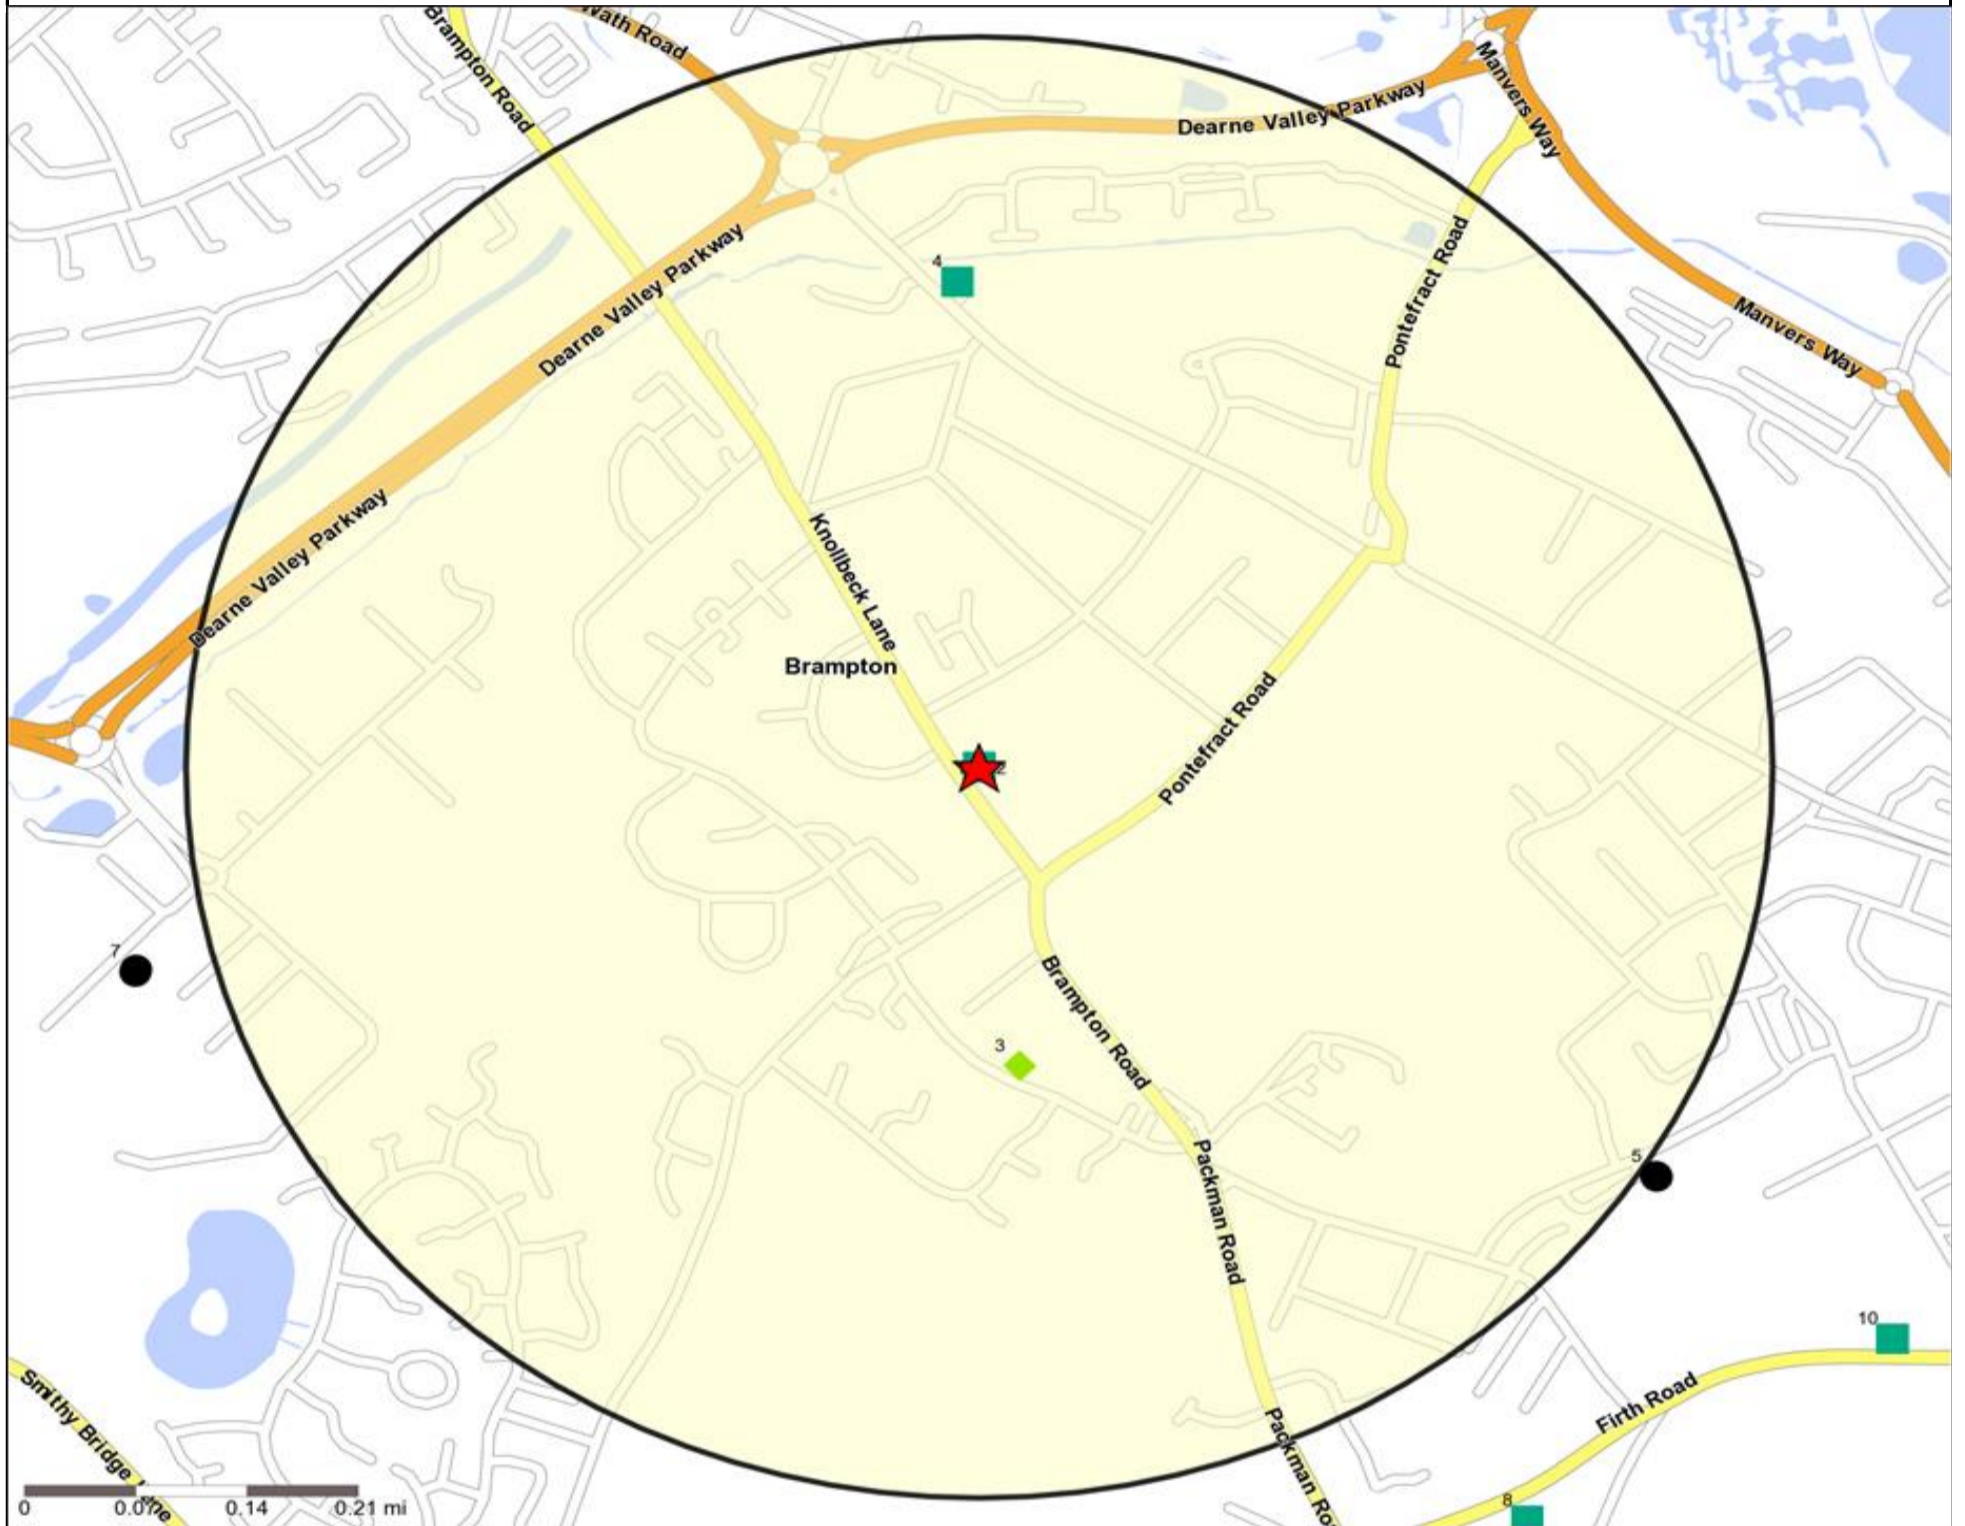

Competition Map and Data: BULLS HEAD, BRAMPTON BIERLOW (201564)

Numbers on competition points relate to the distance ranking in the competition table on page 7. Copyright Experian Ltd, HERE 2015. Ordnance Survey © Crown copyright 2015

- Location
- Branded Food
- Dry Led
- Café / Wine Bar
- Other
- 0.5, 1.5, 3 & 5 Mile Distance
- Circuit Bar
- Rural Character
- Rivers, Canals and Lakes
- Community Local

Competition Type Summary Table

Reporting Category	0 - 0.5 Miles
Café / Wine Bar	0
Circuit Bar	0
Community Local	2
Dry Led	0
Branded Food Pub	0
Rural	1
Other	1
Total	4