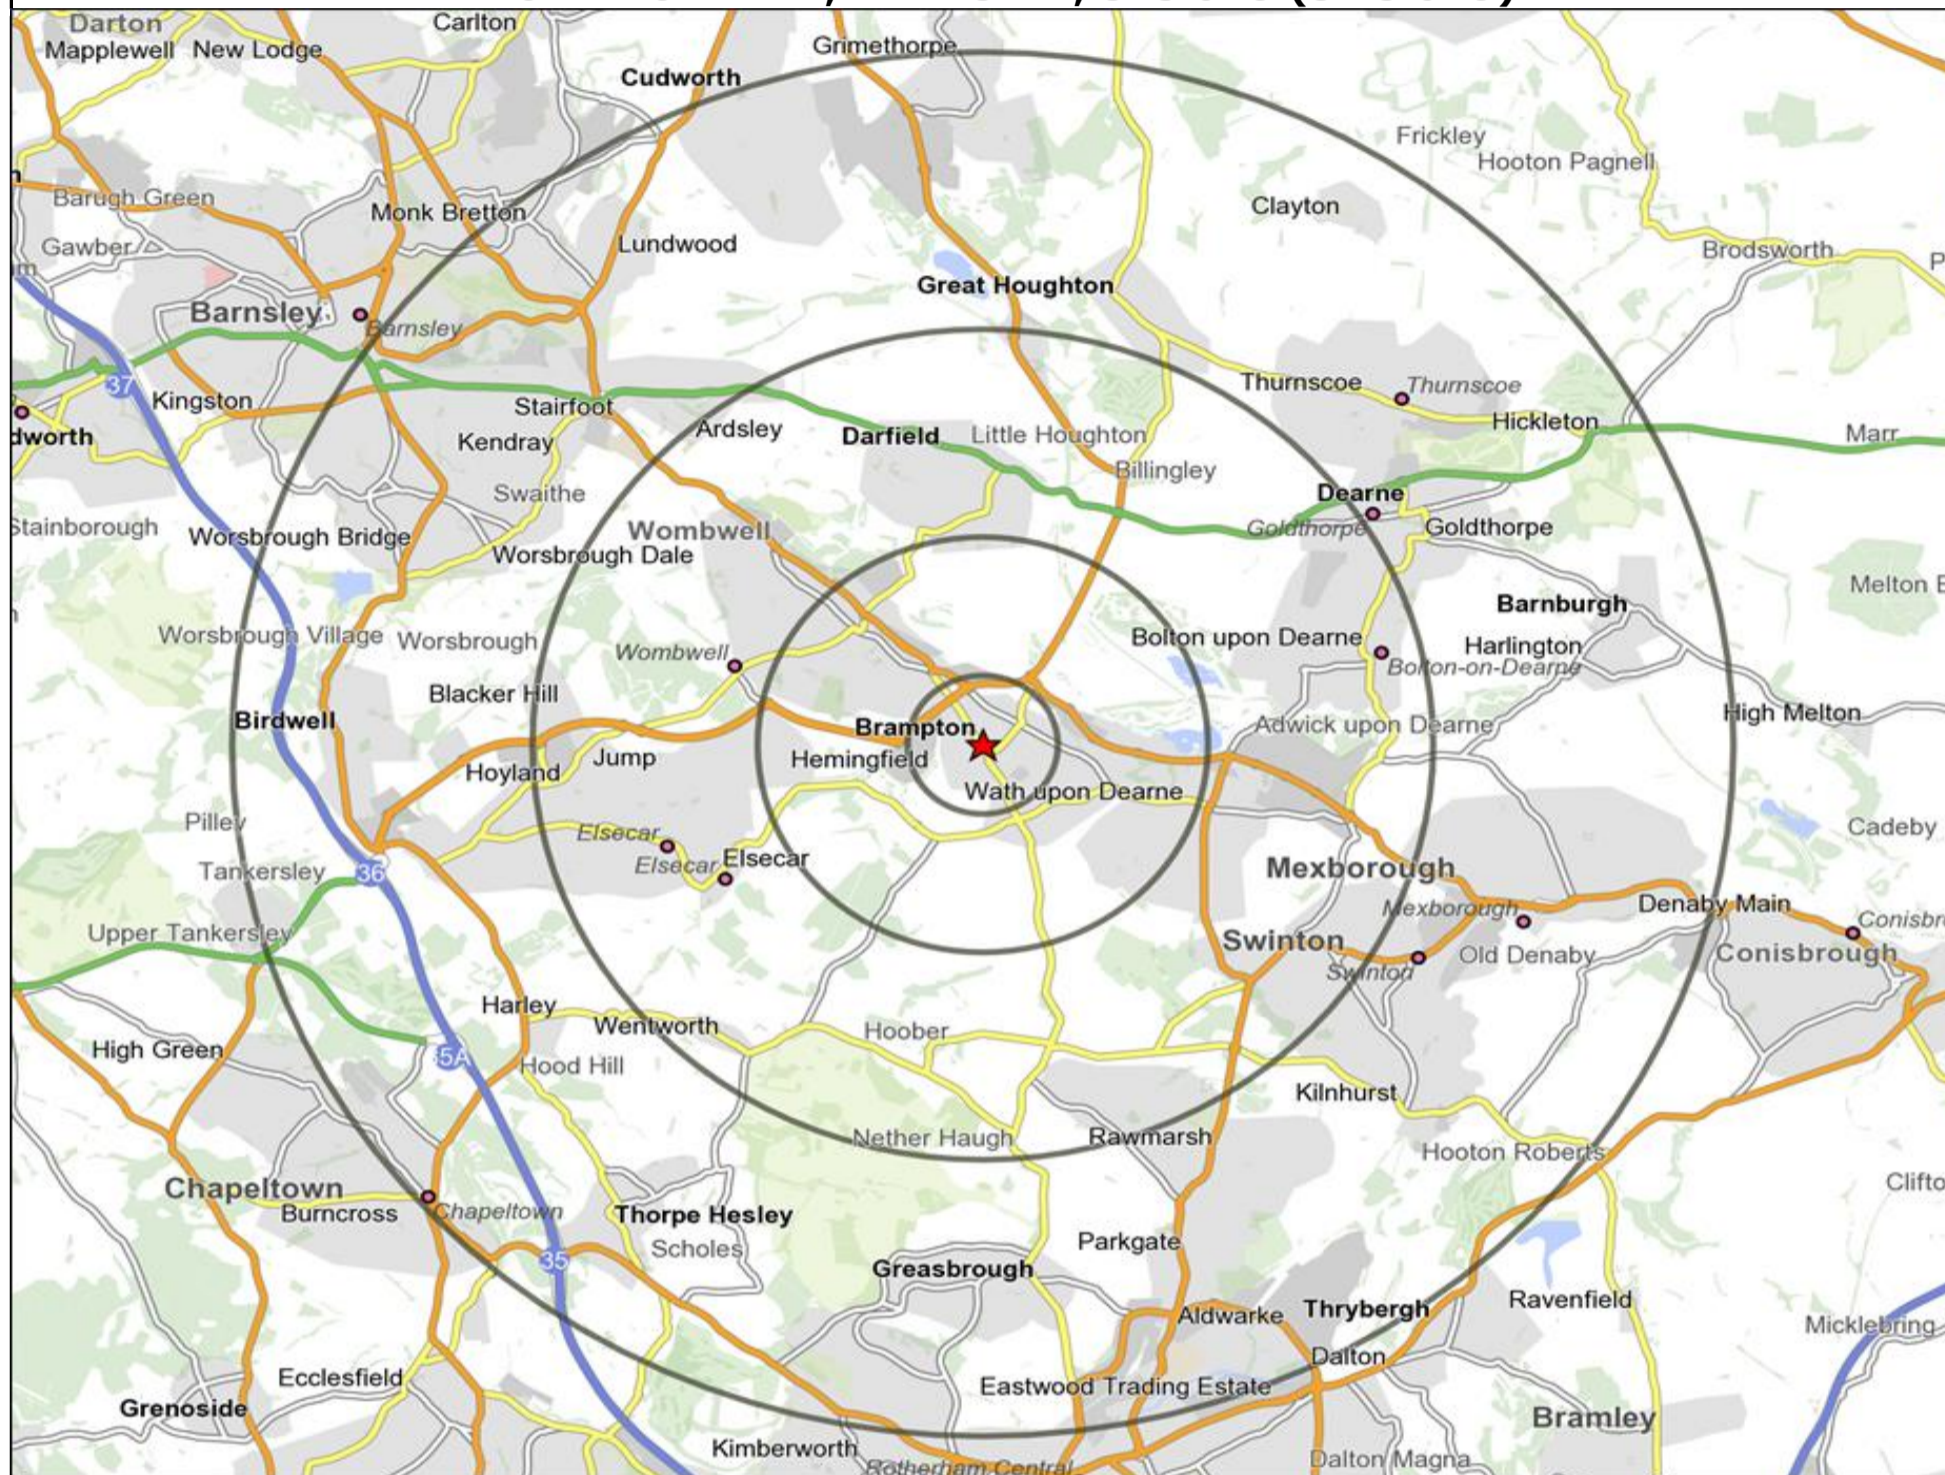

**Customer Profile Report for BULLS HEAD, BRAMPTON BIERLOW (Punch Outlet Number: 20156)
KNOLLBECK LANE, BARNLSLEY, S73 0TU (S 73 0TU)**

Copyright Experian Ltd, HERE 2015. Ordnance Survey © Crown copyright 2015

★ Location ○ 0.5, 1.5, 3 & 5 Mile Distance

Age Data Table

	Count:					Index:				
	0 - 0.5 Miles	0 - 1.5 Miles	0 - 3.0 Miles	0 - 5.0 Miles	15 Min Drivetime	0 - 0.5 Miles	0 - 1.5 Miles	0 - 3.0 Miles	0 - 5.0 Miles	15 Min Drivetime
0-15	1,228	4,703	15,347	42,719	48,421	114	104	100	100	100
16-17	158	537	1,915	5,446	6,167	119	96	101	103	103
18-24	500	1,984	6,568	19,242	21,868	97	91	89	93	93
25-34	821	3,736	10,669	29,825	34,233	105	114	95	95	97
35-44	710	2,945	9,579	26,953	30,508	98	97	92	93	93
45-54	805	3,464	12,045	34,053	38,600	99	102	104	105	105
55-64	638	2,771	10,017	27,876	31,494	99	102	108	108	108
65+	862	3,891	15,602	42,511	47,661	84	90	106	103	102
Population estimate 2015	5,722	24,031	81,742	228,625	258,952	100	100	100	100	100

Ethnicity - Census 2011

	Count:					%:				
	0 - 0.5 Miles	0 - 1.5 Miles	0 - 3.0 Miles	0 - 5.0 Miles	15 Min Drivetime	0 - 0.5 Miles	0 - 1.5 Miles	0 - 3.0 Miles	0 - 5.0 Miles	15 Min Drivetime
White	5,284	21,320	76,296	215,165	242,972	98%	98%	98%	98%	97%
Mixed / Multiple Ethnic Groups	37	158	564	1,624	1,953	1%	1%	1%	1%	1%
Asian / Asian British	37	131	447	1,478	2,595	1%	1%	1%	1%	1%
Black / African / Caribbean / Black British	15	107	311	1,260	1,608	0%	0%	0%	1%	1%
Other Ethnic Group	12	51	152	512	689	0%	0%	0%	0%	0%
All People (Ethnic Group)	5,385	21,767	77,770	220,039	249,817	100	100	100	100	100