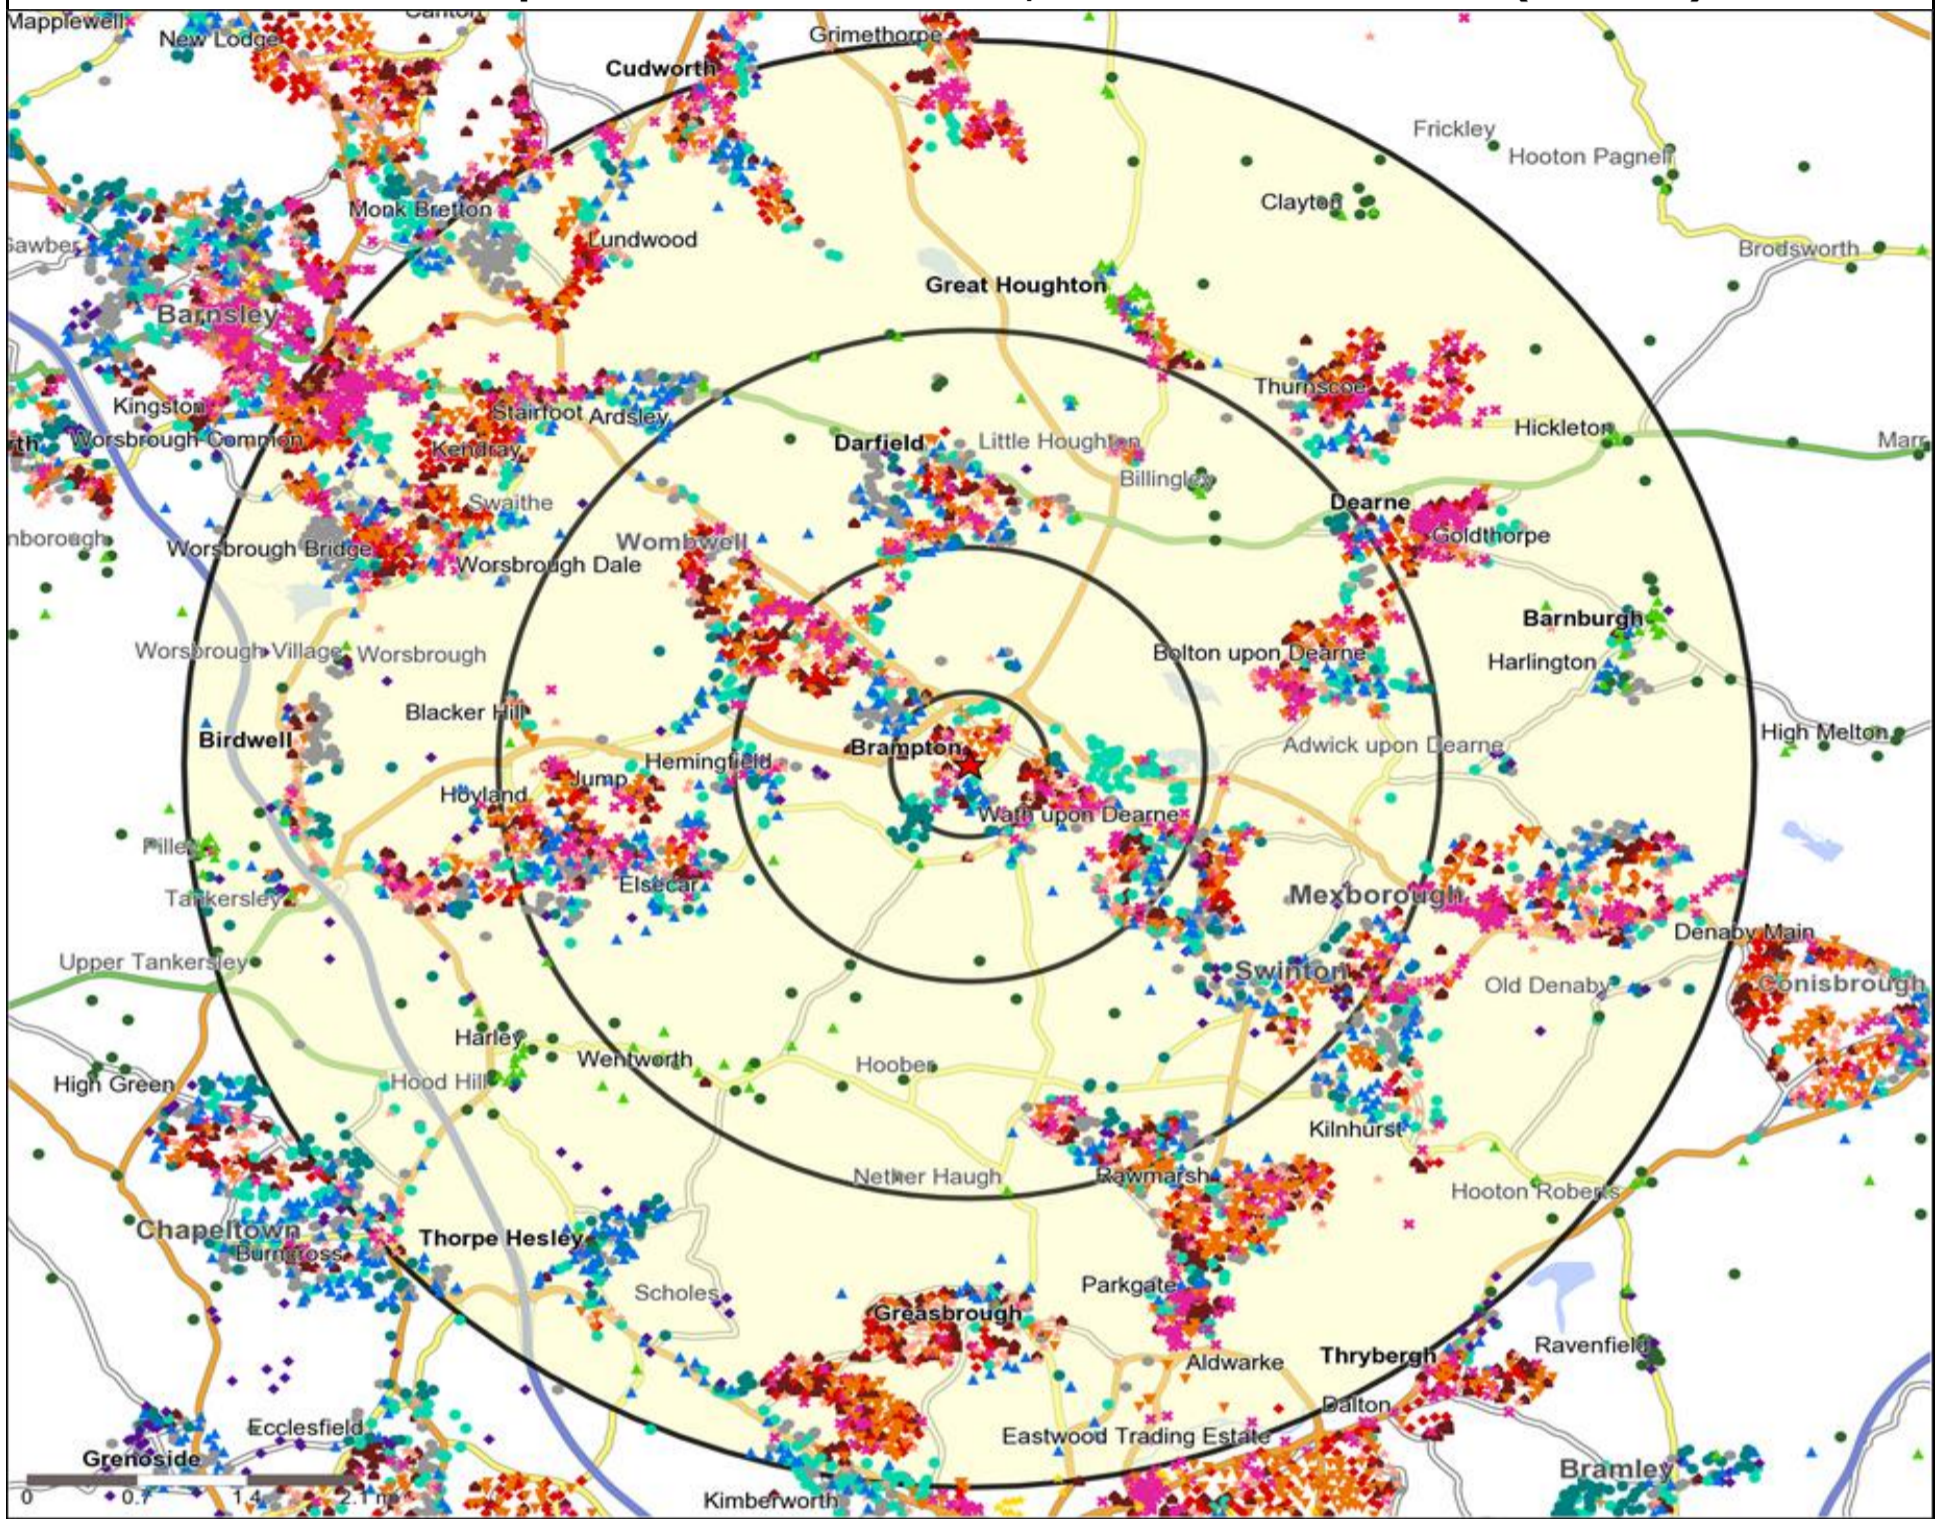

Mosaic UK Map and Data: BULLS HEAD, BRAMPTON BIERLOW (201564)

Copyright Experian Ltd, HERE 2015. Ordnance Survey © Crown copyright 2015

Location	Mosaic UK Groups	D Rural Reality	H Aspiring Homemakers	L Vintage Value
0.5, 1.5, 3 & 5 Mile Distance	A City Prosperity	E Senior Security	I Family Basics	M Modest Traditions
Rivers, Canals and Lakes	B Prestige Positions	F Suburban Stability	J Transient Renters	N Urban Cohesion
	C Country Living	G Domestic Success	K Municipal Challenge	O Rental Hubs

Mosaic UK Data Table (Residential)

	Count:					Index:				
	0 - 0.5 Miles	0 - 1.5 Miles	0 - 3.0 Miles	0 - 5.0 Miles	15 Min Drivetime	0 - 0.5	0 - 1.5	0 - 3.0	0 - 5.0	15 Min Drivetime
A City Prosperity (18+)	0	0	0	0	0	0	0	0	0	0
B Prestige Positions (18+)	0	80	424	1,560	1,811	0	6	9	12	12
C Country Living (18+)	0	7	390	1,139	1,818	0	1	9	9	13
D Rural Reality (18+)	0	3	494	2,699	3,099	0	0	11	22	22
E Senior Security (18+)	102	1,148	6,185	15,463	16,932	29	75	118	105	102
F Suburban Stability (18+)	321	1,477	6,056	17,047	18,826	121	129	154	155	151
G Domestic Success (18+)	406	1,224	3,263	6,744	8,162	111	77	60	44	48
H Aspiring Homemakers (18+)	584	3,719	8,141	19,672	22,990	148	217	139	120	124
I Family Basics (18+)	806	1,672	8,067	24,205	26,656	258	123	173	186	181
J Transient Renters (18+)	495	3,015	10,362	29,664	34,098	198	278	279	285	289
K Municipal Challenge (18+)	367	1,012	4,368	16,995	18,019	144	92	115	160	150
L Vintage Value (18+)	696	2,231	7,827	22,061	24,719	255	189	193	194	192
M Modest Traditions (18+)	500	2,911	8,507	22,316	25,577	243	326	278	260	263
N Urban Cohesion (18+)	0	5	5	11	472	0	1	0	0	4
O Rental Hubs (18+)	58	288	370	795	1,045	17	20	7	6	7
Adults 18+ estimate 2015	4,335	18,792	64,459	180,371	204,224	100	100	100	100	100