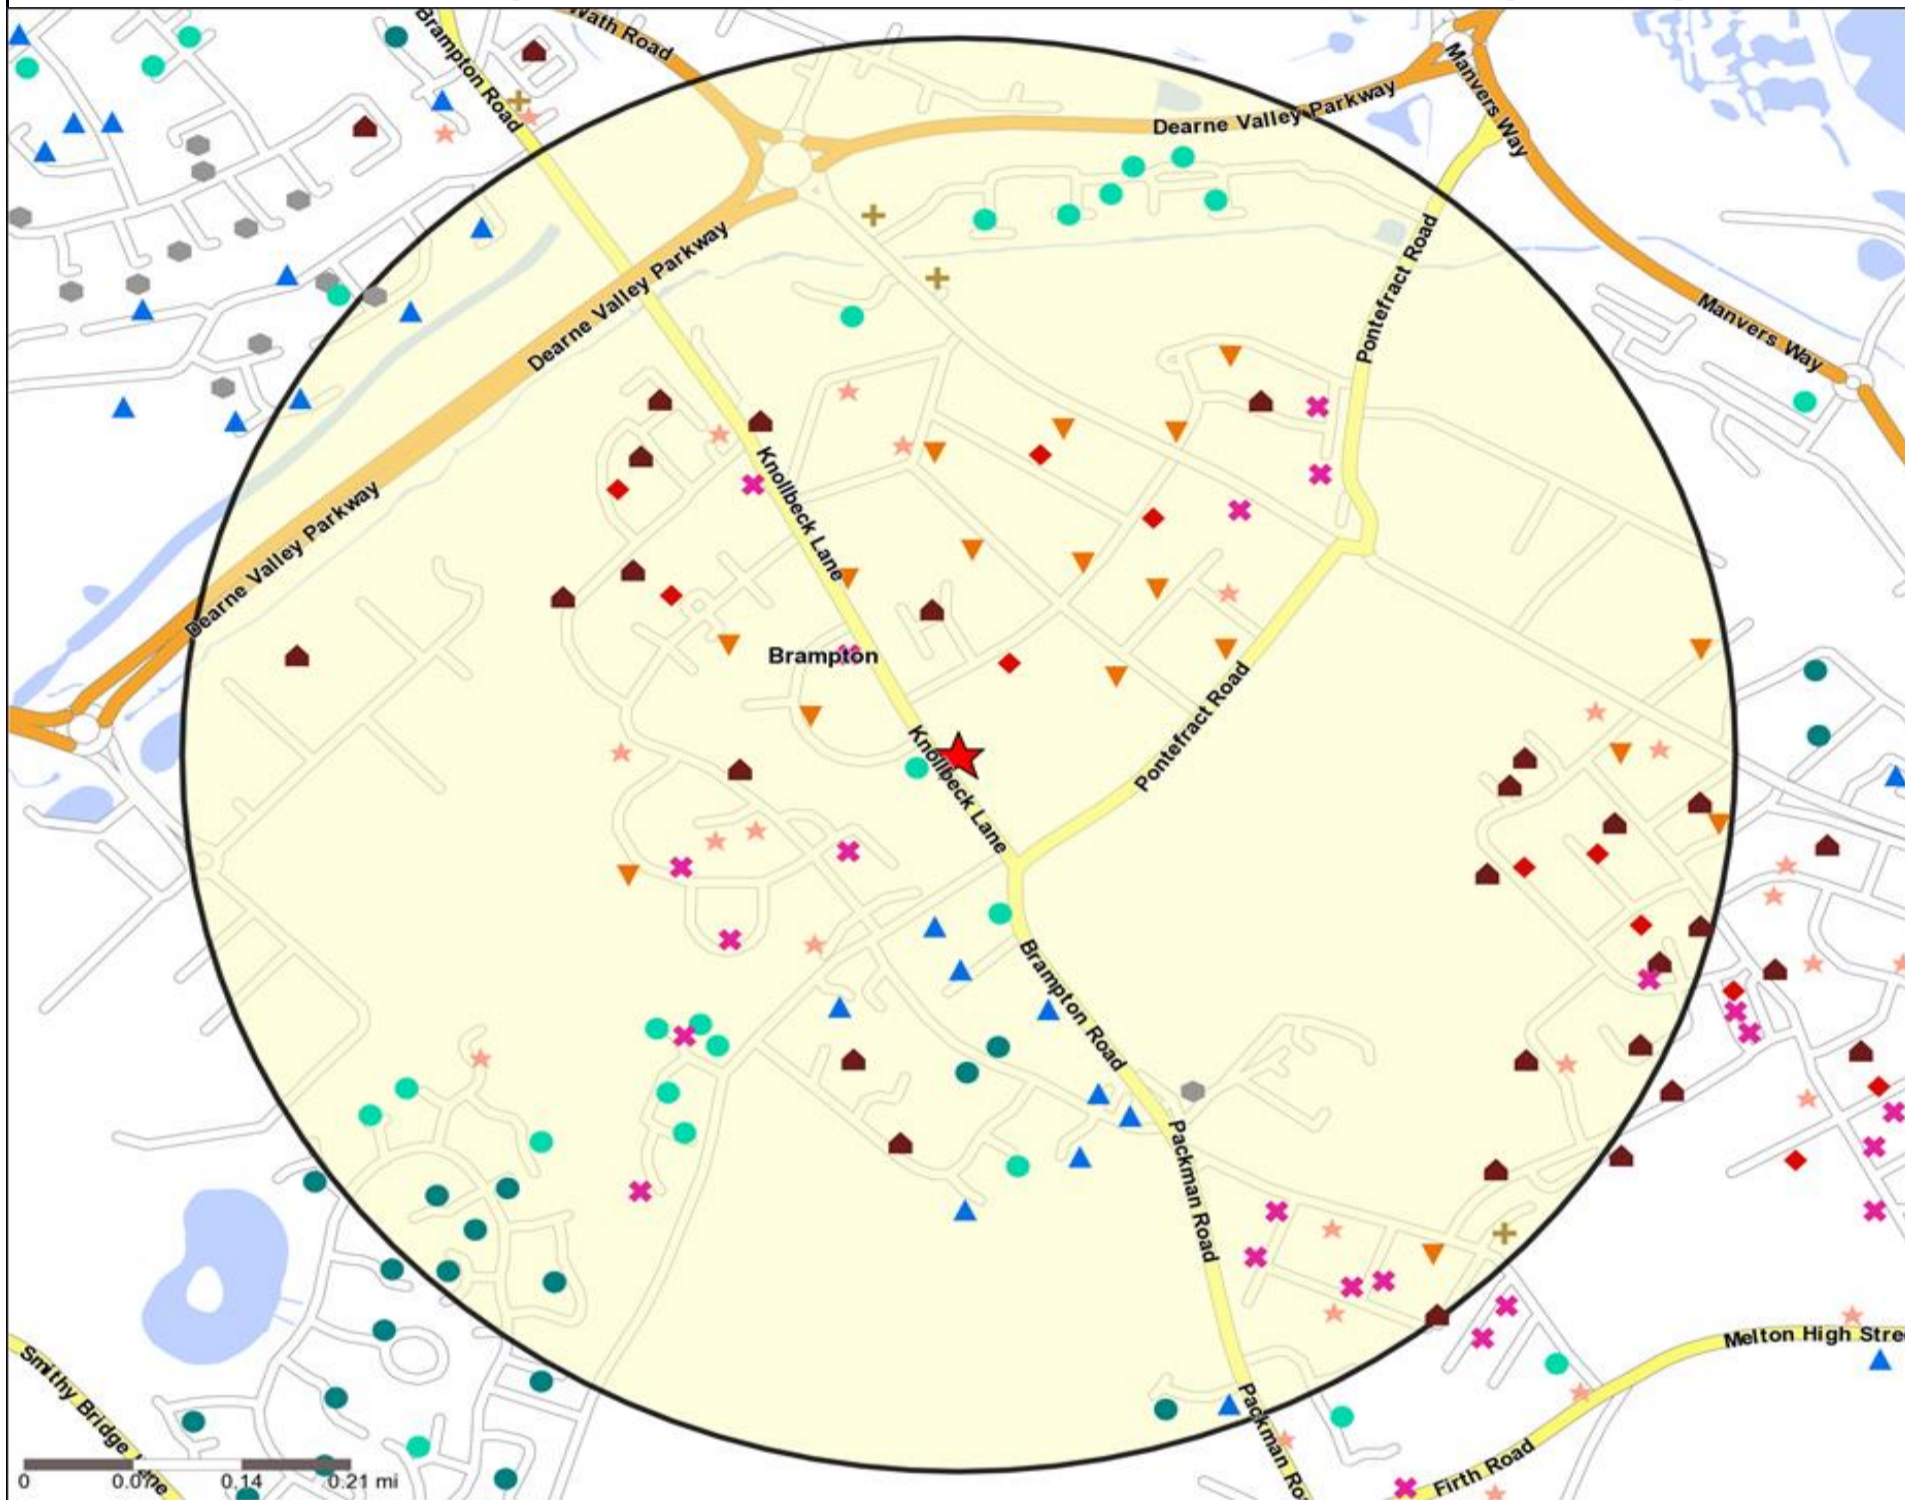

Mosaic UK Map and Data: BULLS HEAD, BRAMPTON BIERLOW (201564)

Copyright Experian Ltd, HERE 2015. Ordnance Survey © Crown copyright 2015

- Location
- 0.5, 1.5, 3 & 5 Mile Distance
- Rivers, Canals and Lakes
- A City Prosperity
- C Country Living
- D Rural Reality
- E Senior Security
- F Suburban Stability
- G Domestic Success
- H Aspiring Homemakers
- I Family Basics
- J Transient Renters
- K Municipal Challenge
- L Vintage Value
- M Modest Traditions
- N Urban Cohesion
- O Rental Hubs

Mosaic UK Data Table (Residential)

	Count:	Index:
	0 - 0.5 Miles	0 - 0.5 Miles
A City Prosperity (18+)	0	0
B Prestige Positions (18+)	0	0
C Country Living (18+)	0	0
D Rural Reality (18+)	0	0
E Senior Security (18+)	102	29
F Suburban Stability (18+)	321	121
G Domestic Success (18+)	406	111
H Aspiring Homemakers (18+)	584	148
I Family Basics (18+)	806	258
J Transient Renters (18+)	495	198
K Municipal Challenge (18+)	367	144
L Vintage Value (18+)	696	255
M Modest Traditions (18+)	500	243
N Urban Cohesion (18+)	0	0
O Rental Hubs (18+)	58	17
Adults 18+ estimate 2015	4,335	100