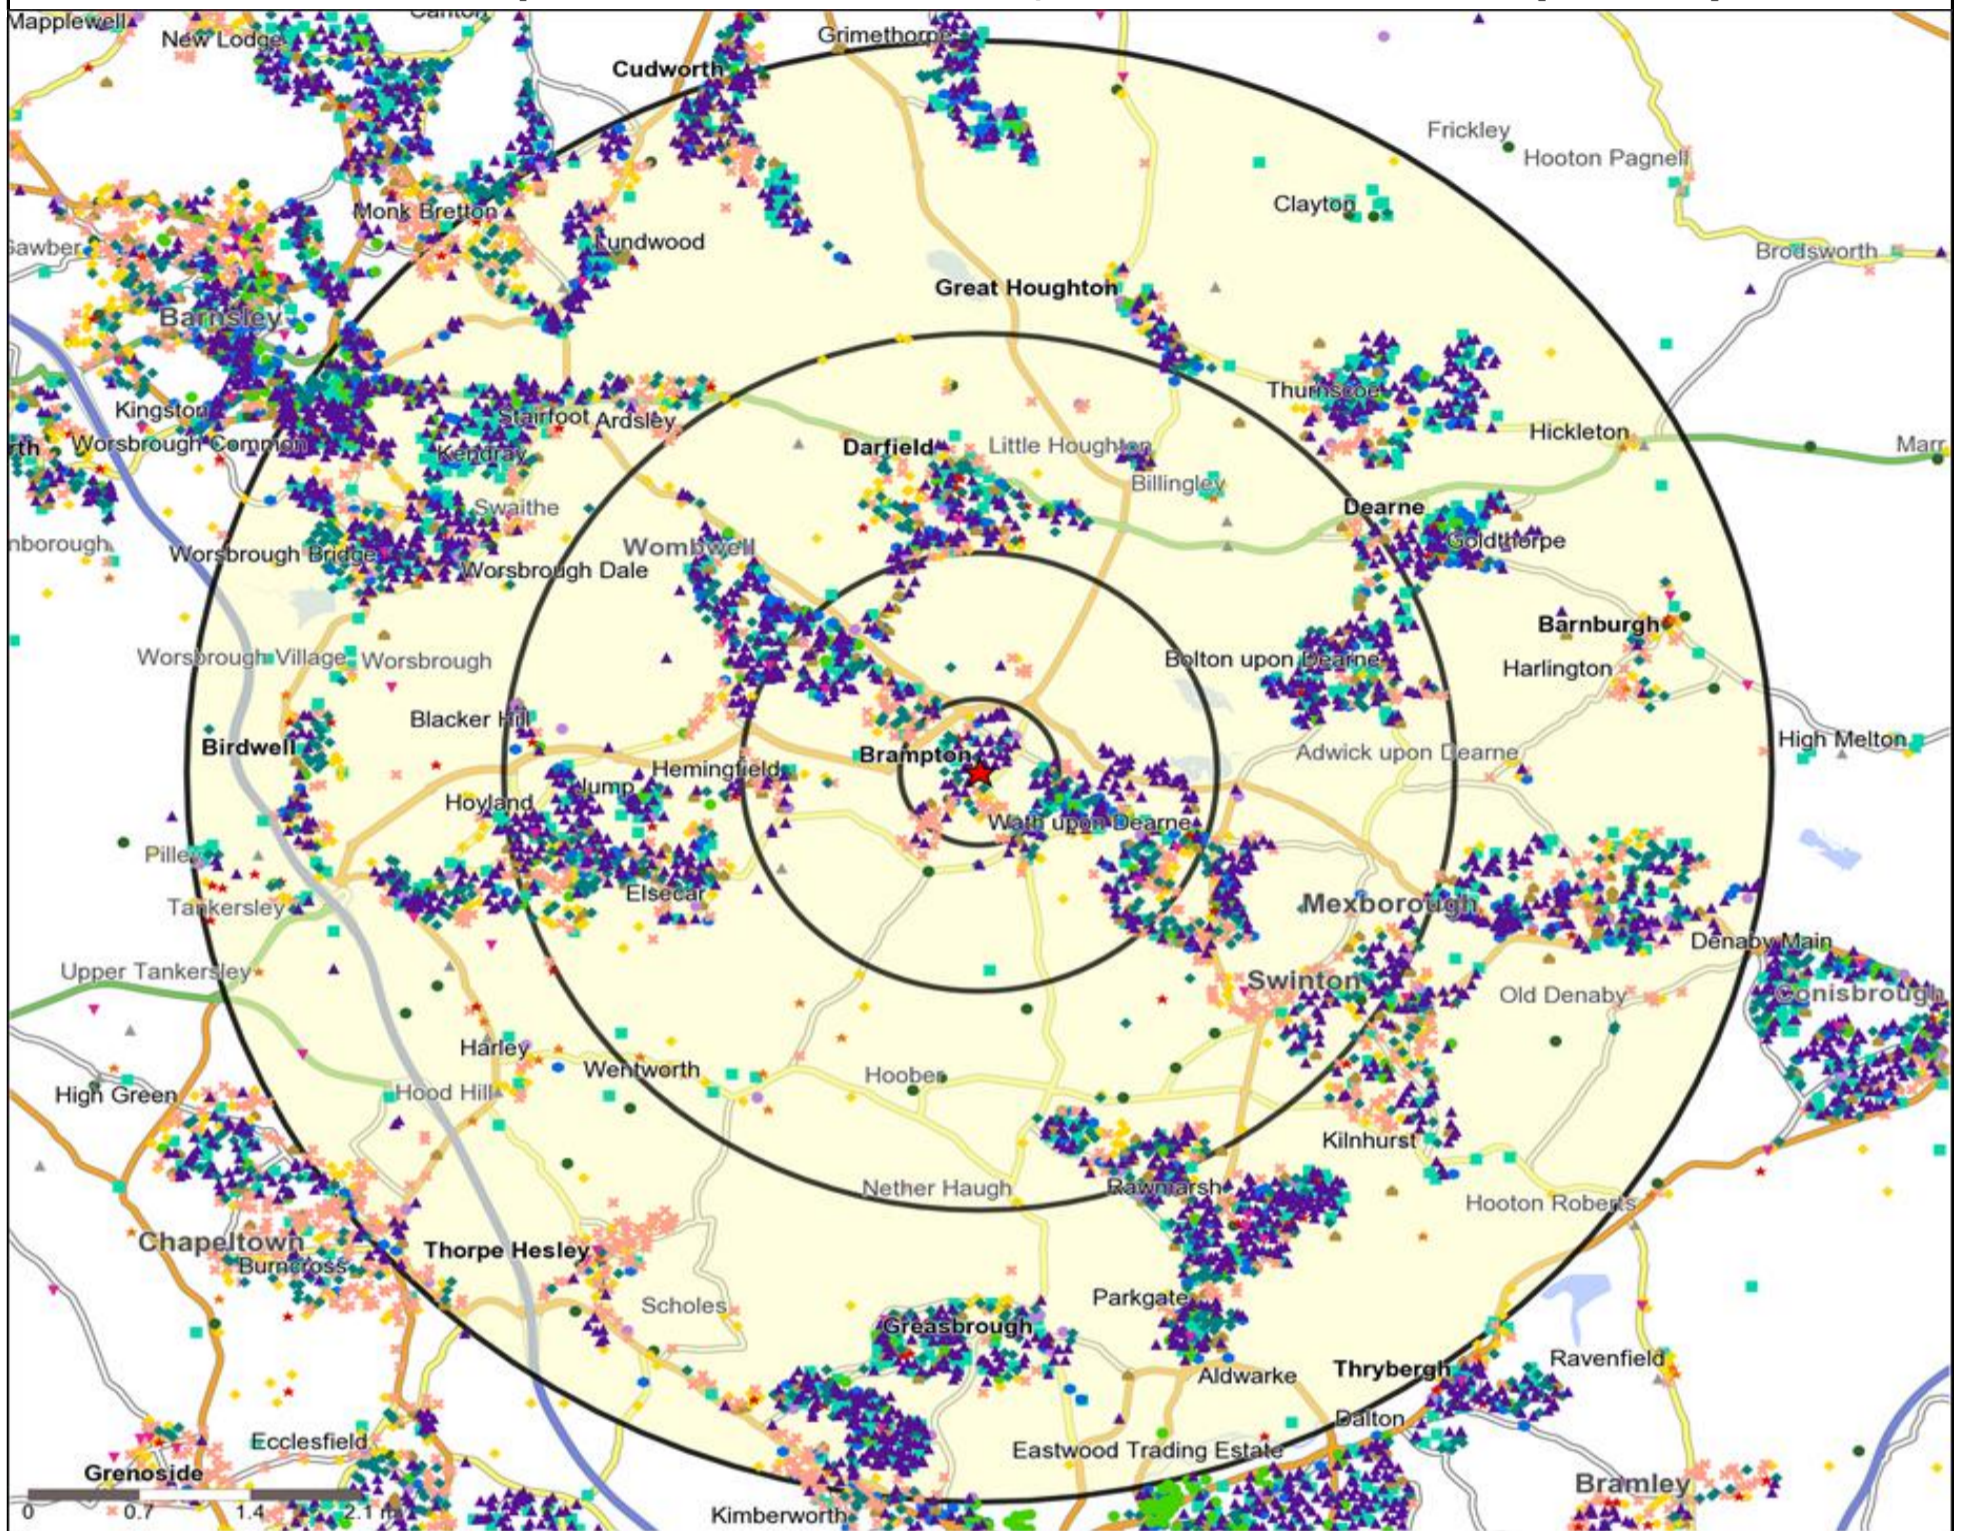

Occasions Map and Data: BULLS HEAD, BRAMPTON BIERLOW (201564)

Copyright Experian Ltd, HERE 2015. Ordnance Survey © Crown copyright 2015

- ★ Location
- 0.5, 1.5, 3 & 5 Mile Distance
- ~ Rivers, Canals and Lakes
- **Occasions Types**
  ■ 01 Mine's a Pint
  ◆ 02 Early Doors
  ● 03 Everyday is Friday
- ▲ 04 Weekend Millionaires
  ● 05 Out On The Town
  ▲ 06 Business and Pleasure
  ● 07 Sporting Pints
- 08 Student Social
  ▼ 09 Leisurely Lunch
  ✕ 10 Wining and Dining
  ▲ 11 Household Outing
- ★ 12 Midweek Meal Deal
  ◆ 13 Date Night
  ★ 14 Birthday Treat
  + 15 Pre Show Meal

Occasions Data Table

	Count:					Index:				
	0 - 0.5 Miles	0 - 1.5 Miles	0 - 3.0 Miles	0 - 5.0 Miles	15 Min Drivetime	0 - 0.5	0 - 1.5	0 - 3.0	0 - 5.0	15 Min Drivetime
01 Mine's a Pint	409	1,546	6,113	18,364	20,623	102	95	112	120	119
02 Early Doors	481	1,858	6,767	18,619	20,903	143	136	148	145	144
03 Everyday is Friday	315	1,255	4,239	11,798	13,307	110	108	108	108	108
04 Weekend Millionaires	689	2,841	8,612	24,232	27,054	166	169	153	154	152
05 Out On The Town	464	1,903	6,160	17,484	19,759	116	118	113	115	115
06 Business and Pleasure	118	477	1,414	3,855	4,451	57	57	50	49	50
07 Sporting Pints	344	1,374	4,557	13,489	15,468	78	77	76	81	82
08 Student Social	102	392	1,294	3,372	3,894	55	52	51	48	49
09 Leisurely Lunch	335	1,366	4,842	13,442	15,242	85	86	91	90	90
10 Wining and Dining	343	1,538	4,680	12,334	14,041	77	85	77	73	73
11 Household Outing	417	1,656	5,641	15,354	17,236	118	116	117	114	114
12 Midweek Meal Deal	232	869	3,245	9,706	11,031	117	108	120	128	129
13 Date Night	209	1,015	3,092	7,844	8,904	66	79	72	65	65
14 Birthday Treat	279	1,074	3,756	10,251	11,567	88	84	87	85	85
15 Pre Show Meal	72	298	967	2,658	3,060	66	68	65	64	65
Number of Occasions	4,809	19,462	65,379	182,802	206,540	100	100	100	100	100