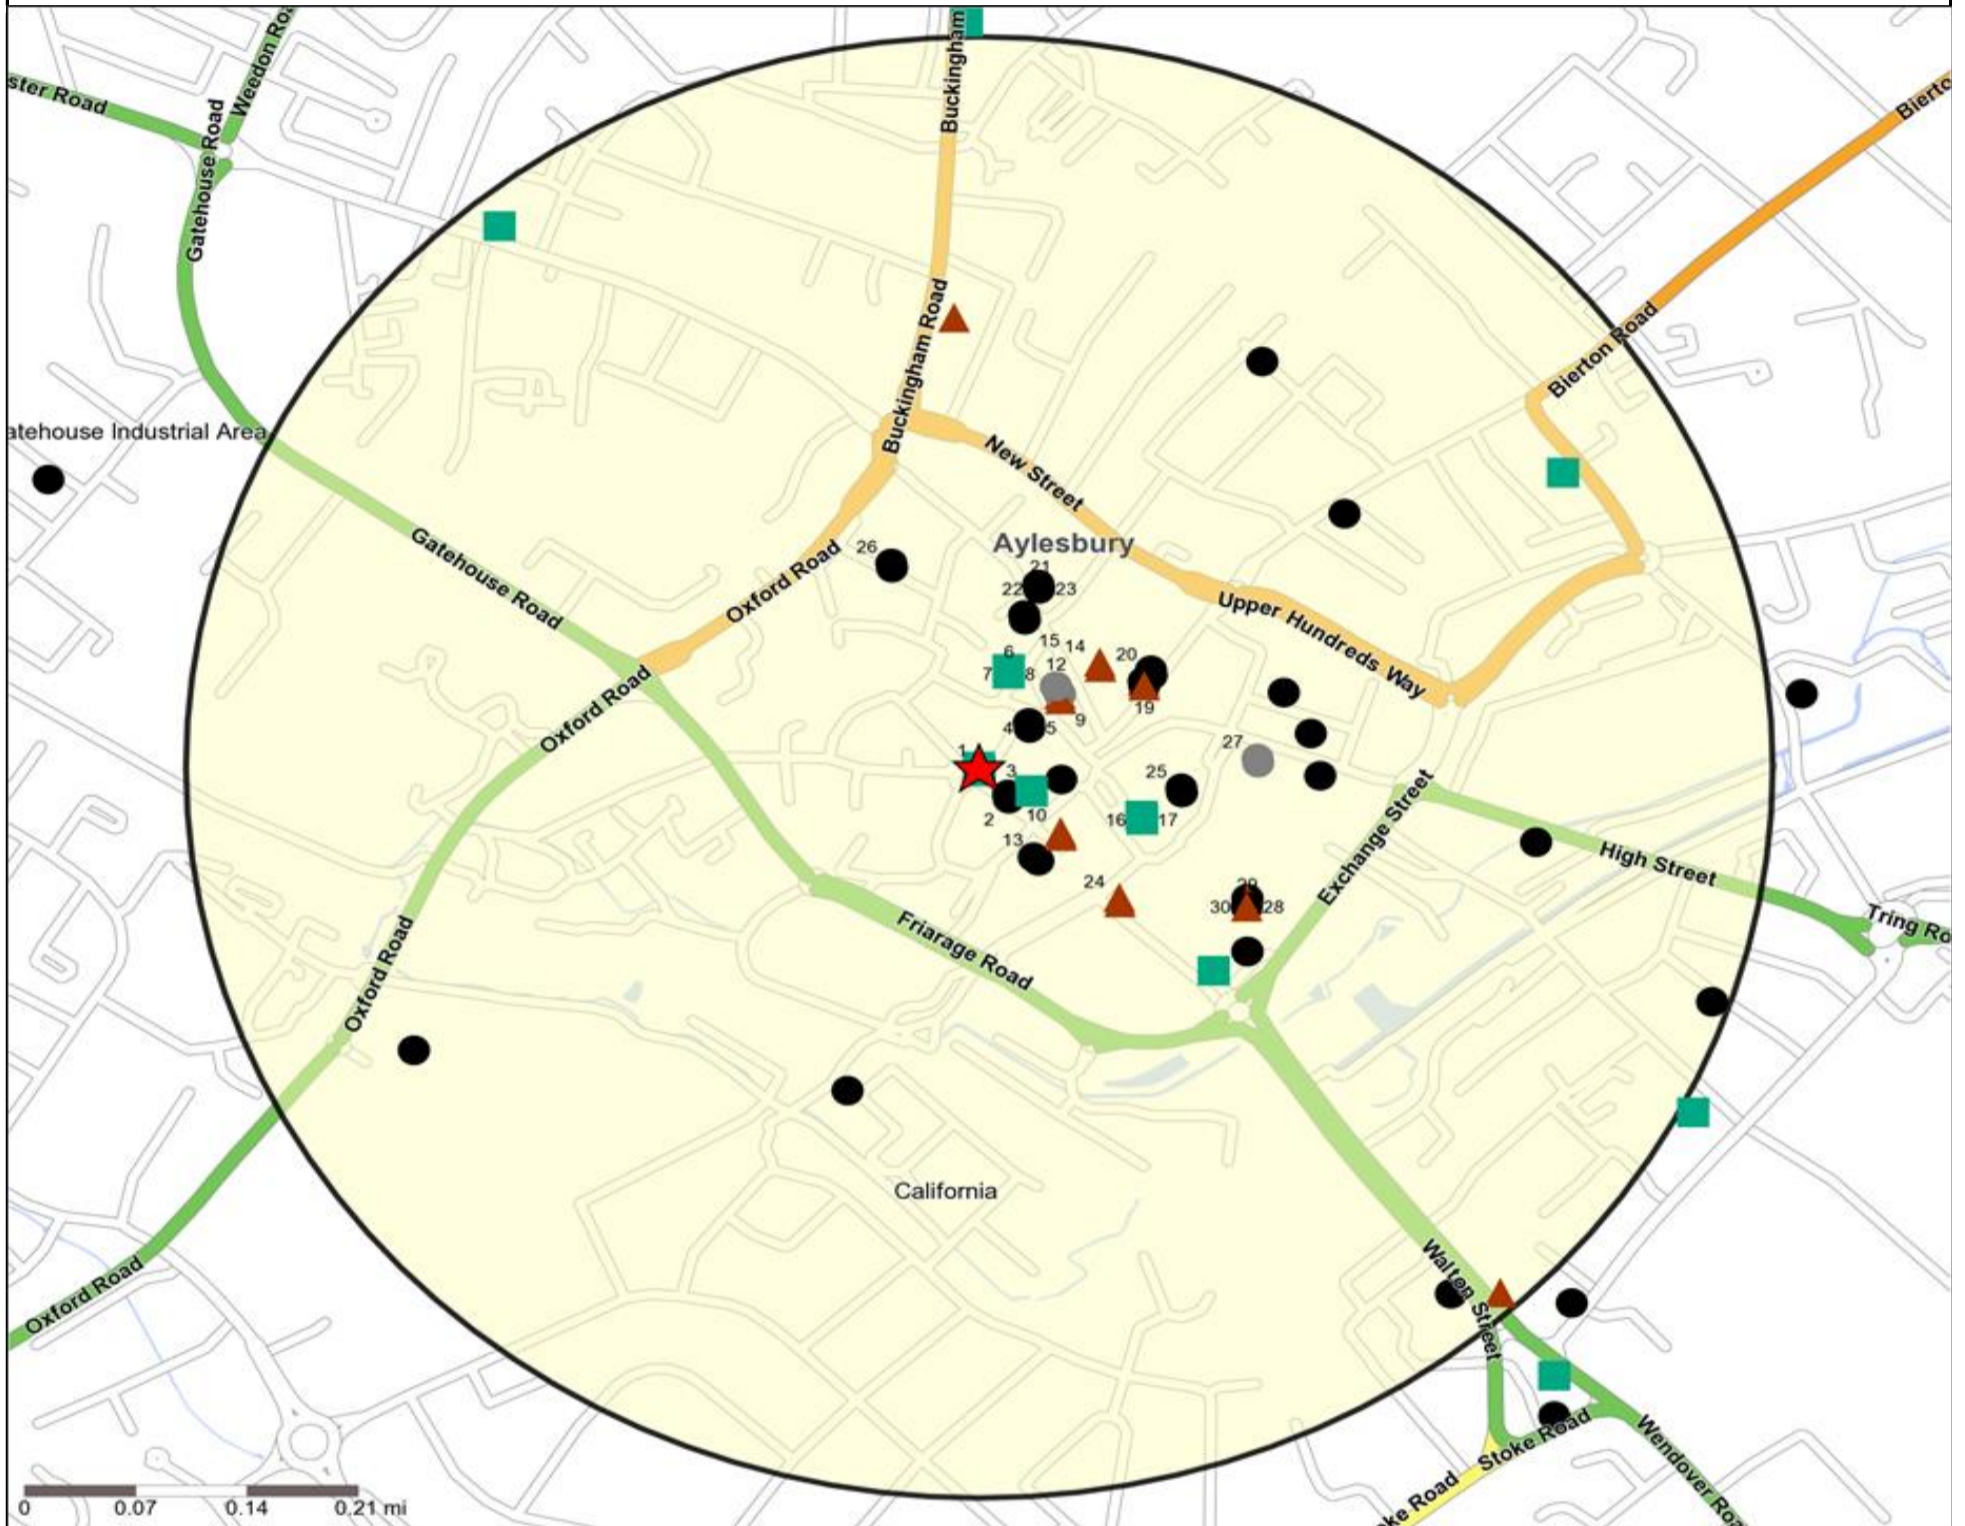

Competition Map and Data: QUEENS HEAD, AYLESBURY (203161)

Numbers on competition points relate to the distance ranking in the competition table on page 7. Copyright Experian Ltd, HERE 2015. Ordnance Survey © Crown copyright 2015

- Location
- Branded Food
- Dry Led
- Café / Wine Bar
- Other
- 0.5, 1.5, 3 & 5 Mile Distance
- Circuit Bar
- Rural Character
- Rivers, Canals and Lakes
- Community Local

Competition Type Summary Table

Reporting Category	0 - 0.5 Miles
Café / Wine Bar	2
Circuit Bar	8
Community Local	8
Dry Led	0
Branded Food Pub	0
Rural	0
Other	32
Total	50