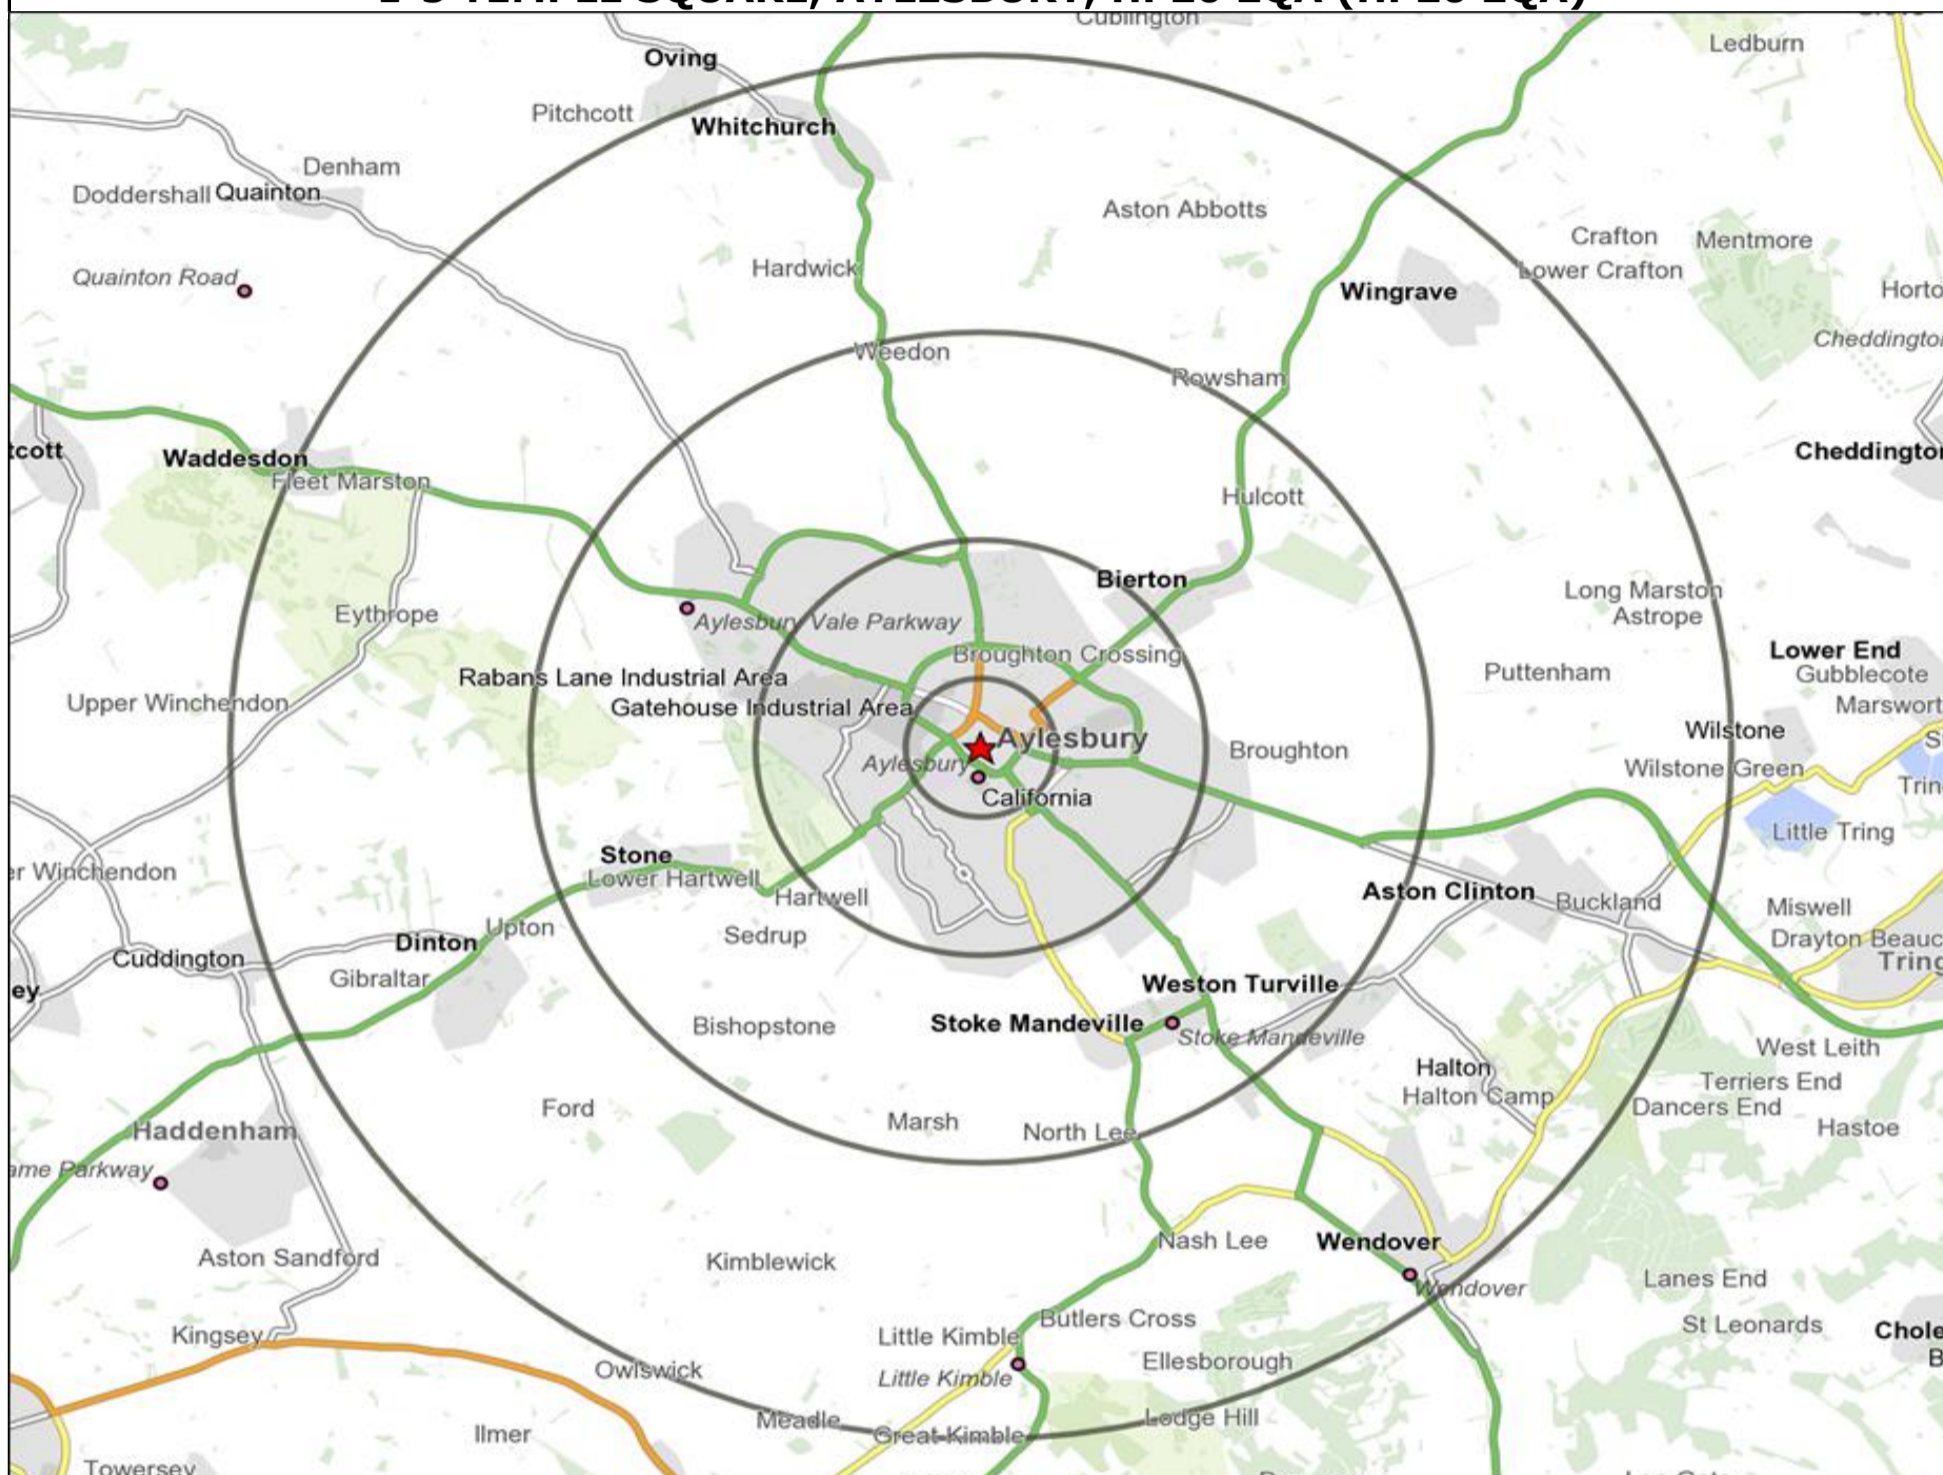

**Customer Profile Report for QUEENS HEAD, AYLESBURY (Punch Outlet Number: 203161)
1-5 TEMPLE SQUARE, AYLESBURY, HP20 2QA (HP20 2QA)**

Copyright Experian Ltd, HERE 2015. Ordnance Survey © Crown copyright 2015

★ Location ○ 0.5, 1.5, 3 & 5 Mile Distance

Age Data Table

	Count:					Index:				
	0 - 0.5 Miles	0 - 1.5 Miles	0 - 3.0 Miles	0 - 5.0 Miles	15 Min Drivetime	0 - 0.5 Miles	0 - 1.5 Miles	0 - 3.0 Miles	0 - 5.0 Miles	15 Min Drivetime
0-15	2,091	15,522	18,506	22,532	23,553	108	120	115	113	111
16-17	199	1,655	2,026	2,509	2,673	83	104	102	101	102
18-24	1,261	6,207	7,329	8,289	8,653	135	100	94	86	84
25-34	2,291	12,349	14,352	15,935	16,289	162	131	122	109	105
35-44	1,276	9,703	11,834	14,669	15,542	98	111	109	109	108
45-54	1,156	8,903	11,627	15,119	16,270	79	91	96	100	101
55-64	707	5,943	8,122	10,896	11,936	61	76	84	90	93
65+	1,333	8,485	12,019	16,603	18,309	72	69	78	87	90
Population estimate 2015	10,314	68,767	85,815	106,552	113,225	100	100	100	100	100

Mosaic UK Map and Data: QUEENS HEAD, AYLESBURY (203161)

Copyright Experian Ltd, HERE 2015. Ordnance Survey © Crown copyright 2015

- Location
- 0.5, 1.5, 3 & 5 Mile Distance
- Rivers, Canals and Lakes
- A City Prosperity
- D Rural Reality
- E Senior Security
- F Suburban Stability
- B Prestige Positions
- G Domestic Success
- H Aspiring Homemakers
- I Family Basics
- J Transient Renters
- K Municipal Challenge
- L Vintage Value
- M Modest Traditions
- N Urban Cohesion
- O Rental Hubs