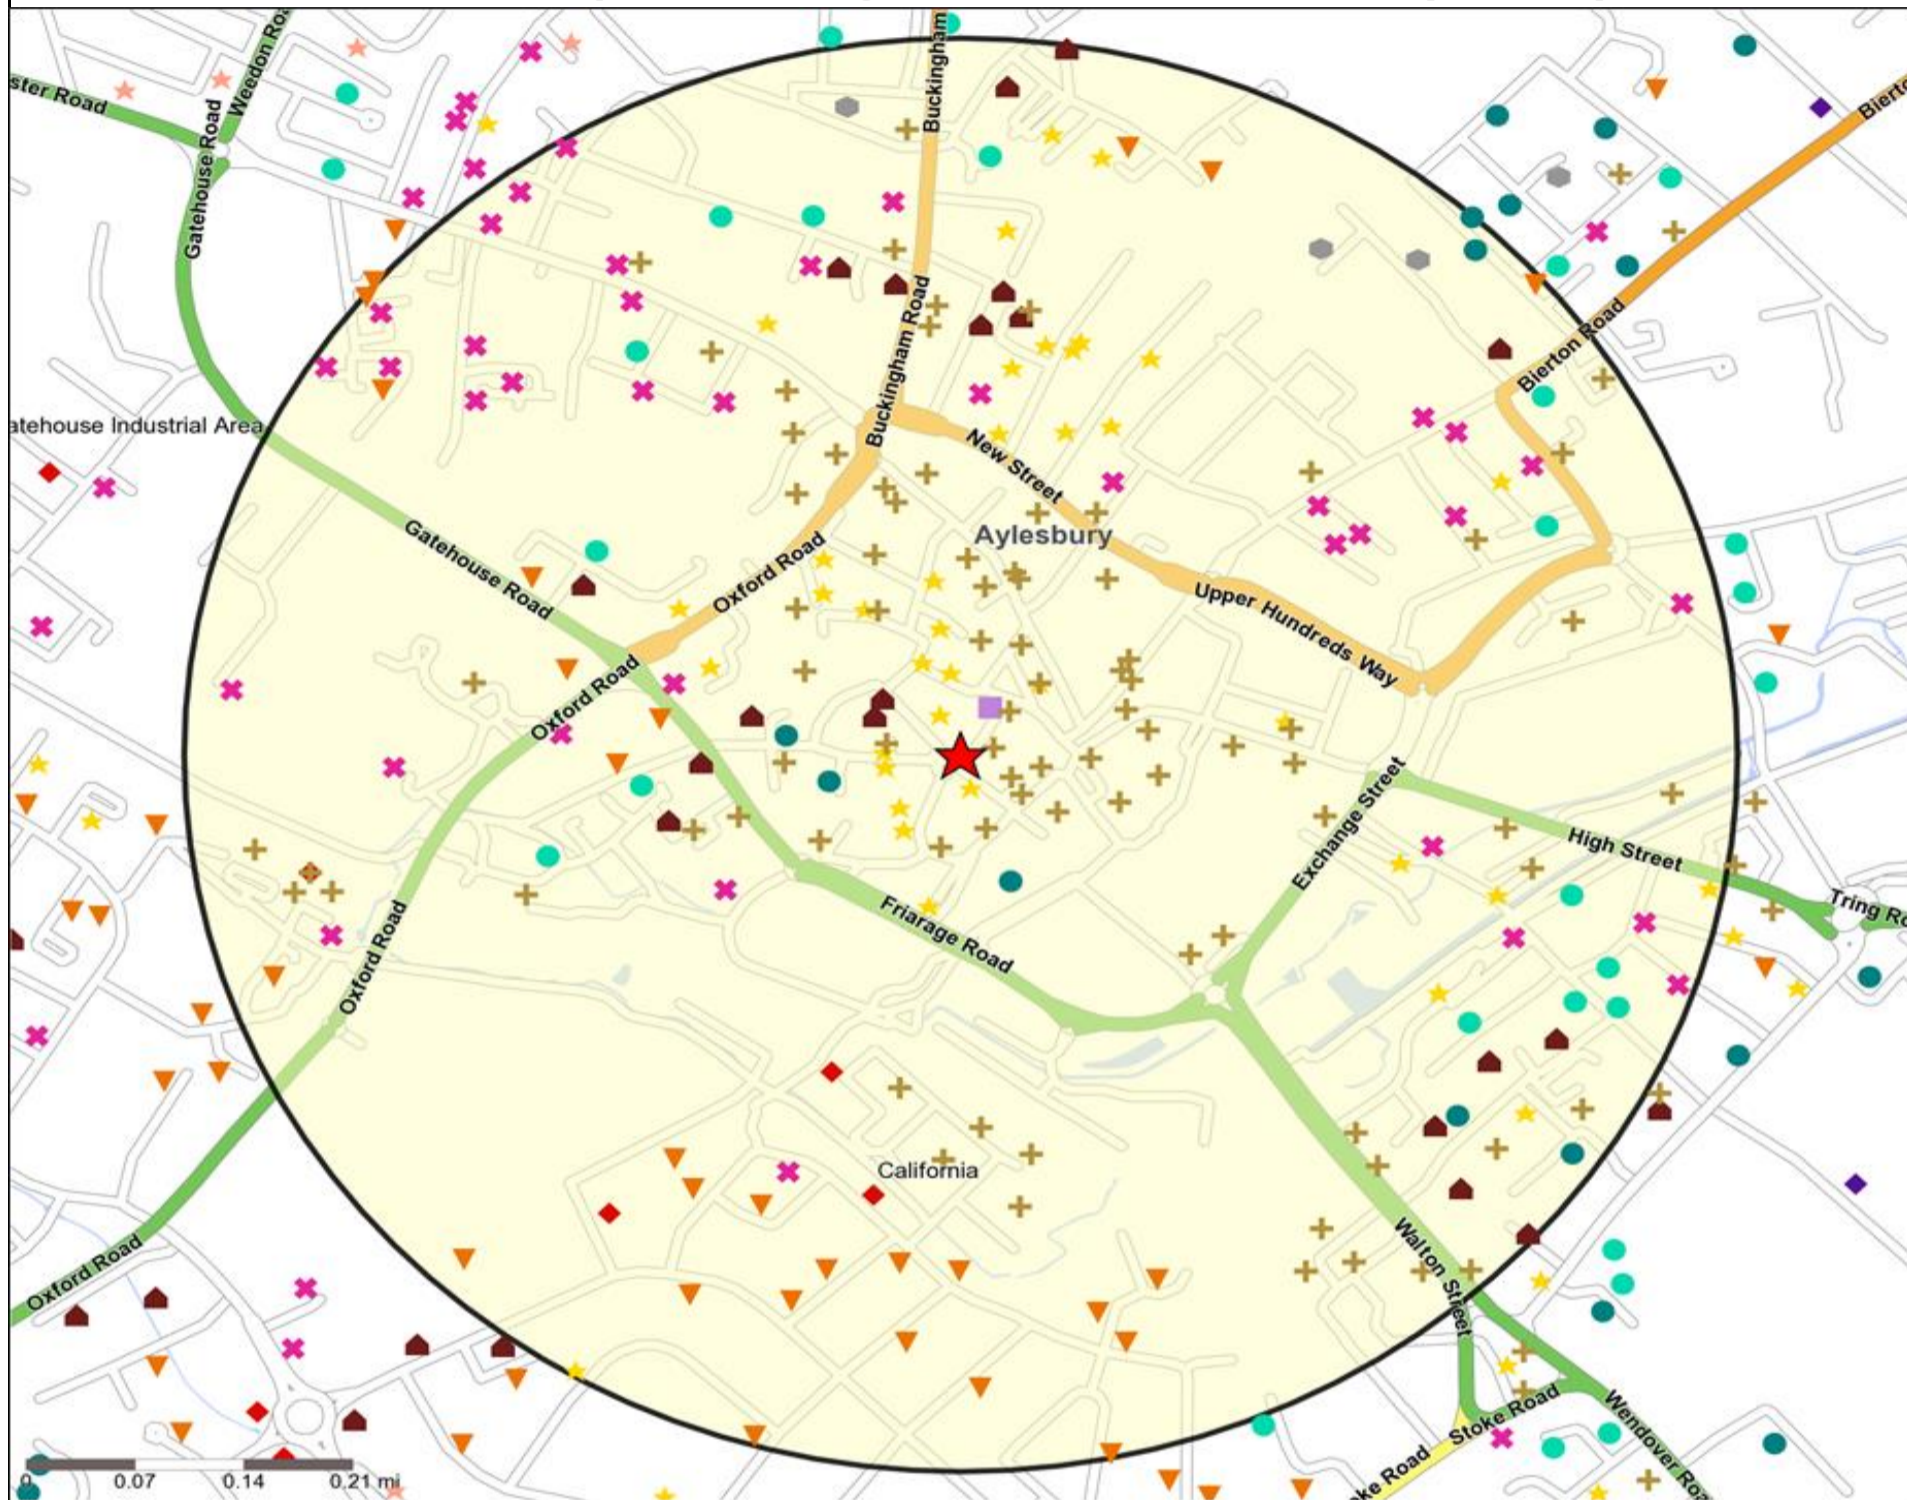

Mosaic UK Map and Data: QUEENS HEAD, AYLESBURY (203161)

Copyright Experian Ltd, HERE 2015. Ordnance Survey © Crown copyright 2015

Location	Mosaic UK Groups	D Rural Reality	H Aspiring Homemakers	L Vintage Value
0.5,1.5,3 & 5 Mile Distance	A City Prosperity	E Senior Security	I Family Basics	M Modest Traditions
Rivers, Canals and Lakes	B Prestige Positions	F Suburban Stability	J Transient Renters	N Urban Cohesion
	C Country Living	G Domestic Success	K Municipal Challenge	O Rental Hubs

Mosaic UK Data Table (Residential)

	Count:	Index:
	0 - 0.5 Miles	0 - 0.5 Miles
A City Prosperity (18+)	12	4
B Prestige Positions (18+)	0	0
C Country Living (18+)	0	0
D Rural Reality (18+)	0	0
E Senior Security (18+)	112	17
F Suburban Stability (18+)	0	0
G Domestic Success (18+)	197	30
H Aspiring Homemakers (18+)	708	98
I Family Basics (18+)	1,160	203
J Transient Renters (18+)	1,151	252
K Municipal Challenge (18+)	110	24
L Vintage Value (18+)	718	144
M Modest Traditions (18+)	0	0
N Urban Cohesion (18+)	1,174	284
O Rental Hubs (18+)	2,567	421
Adults 18+ estimate 2015	7,909	100