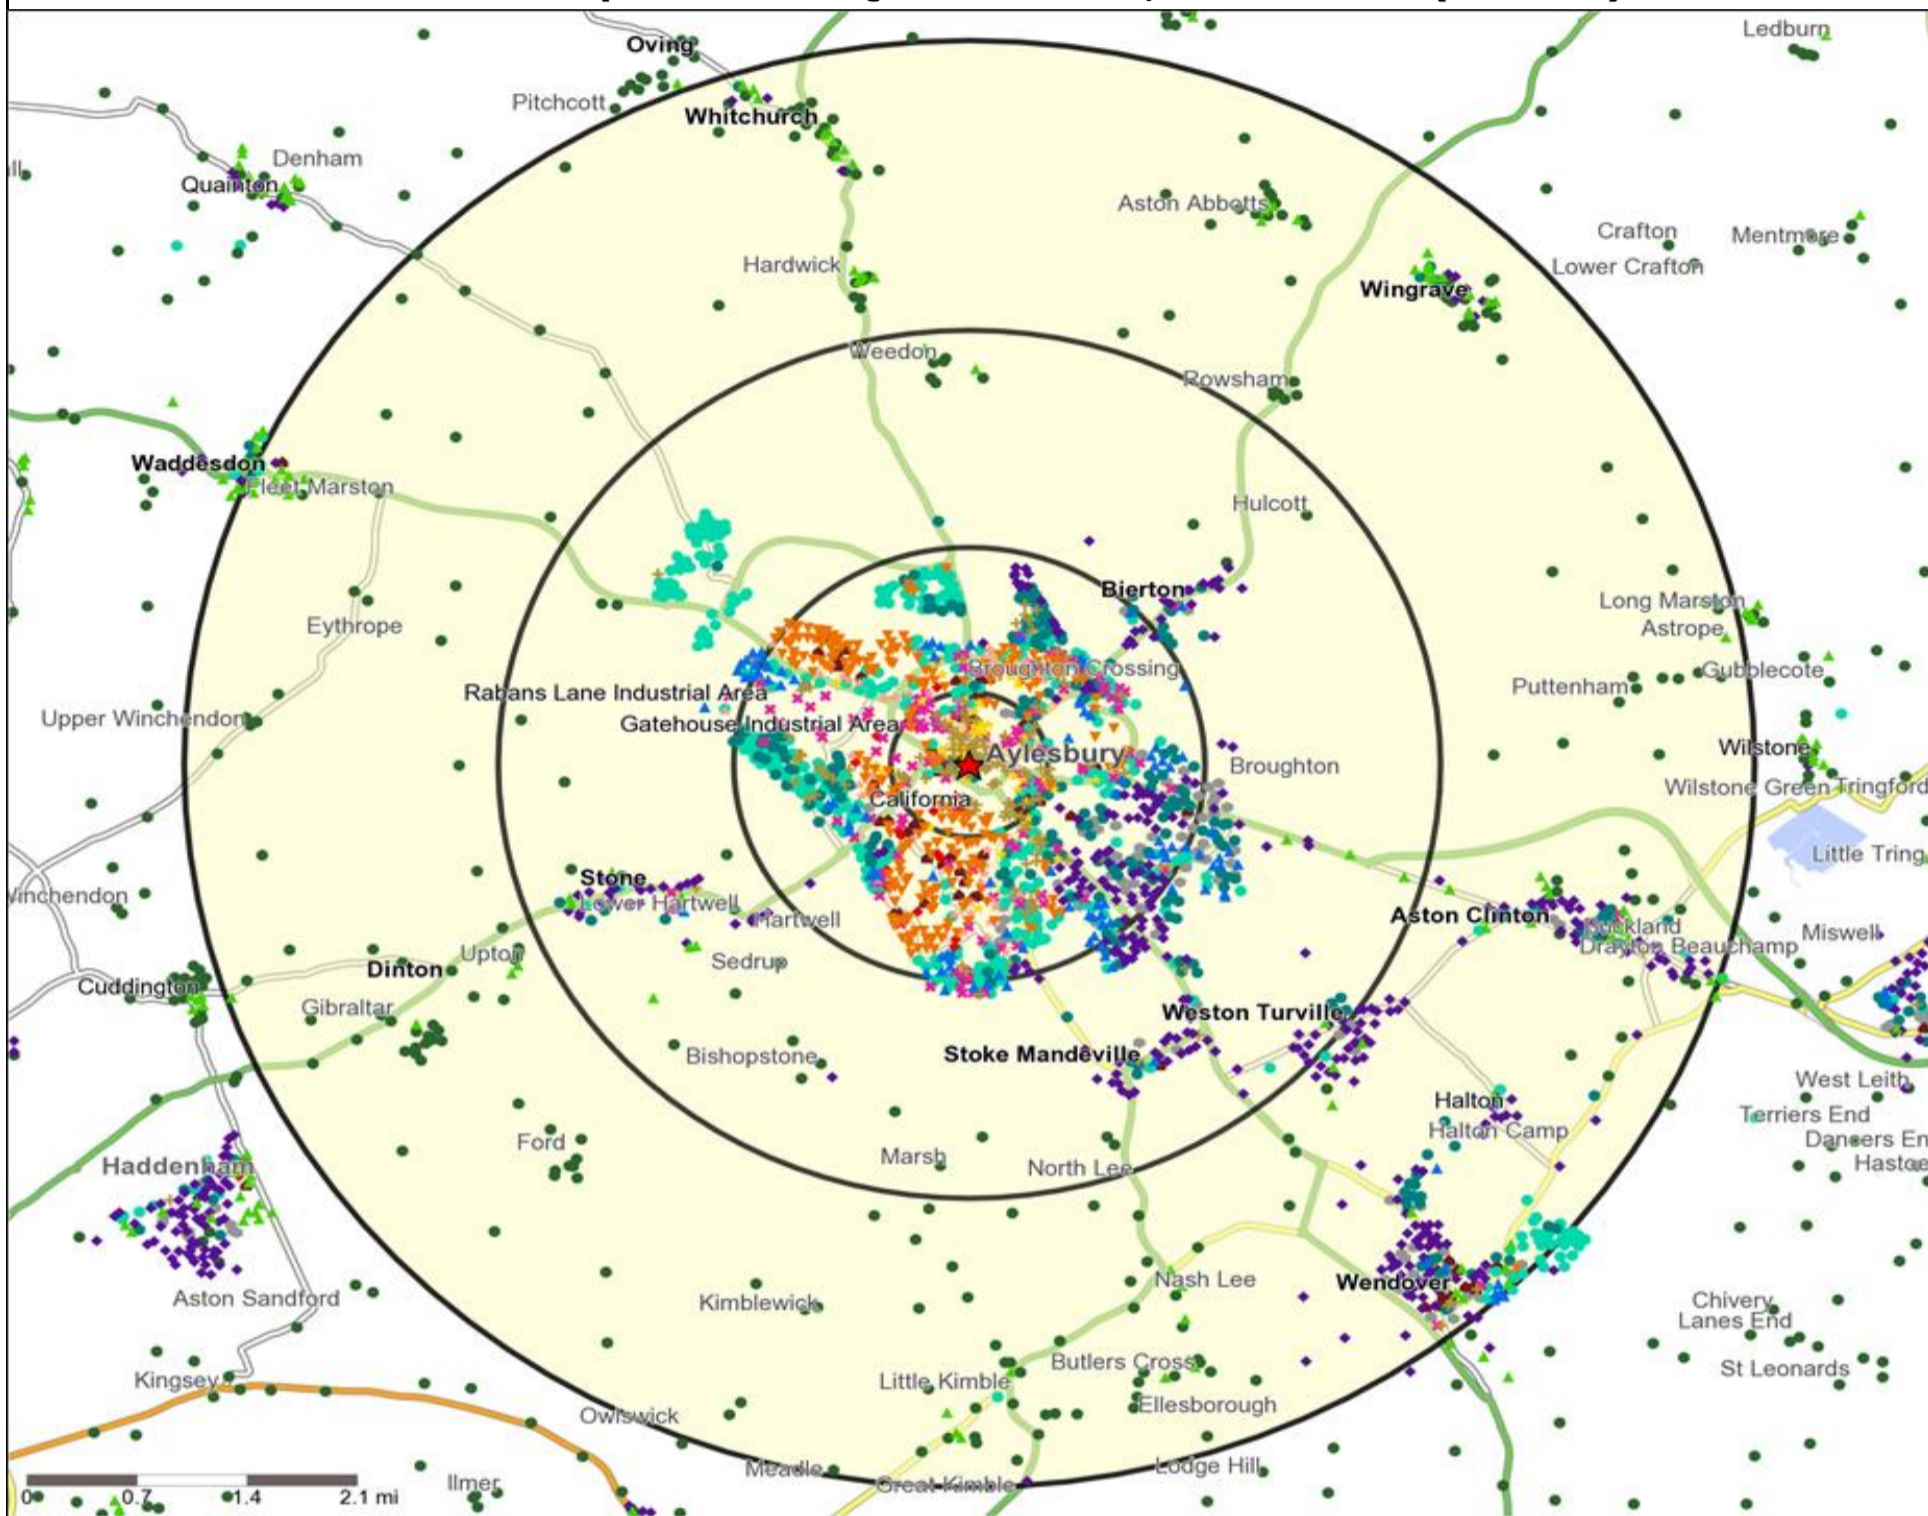

★ Location ○ 0.5, 1.5, 3 & 5 Mile Distance

Age Data Table

	Count:					Index:				
	0 - 0.5 Miles	0 - 1.5 Miles	0 - 3.0 Miles	0 - 5.0 Miles	15 Min Drivetime	0 - 0.5 Miles	0 - 1.5 Miles	0 - 3.0 Miles	0 - 5.0 Miles	15 Min Drivetime
0-15	2,091	15,522	18,506	22,532	23,553	108	120	115	113	111
16-17	199	1,655	2,026	2,509	2,673	83	104	102	101	102
18-24	1,261	6,207	7,329	8,289	8,653	135	100	94	86	84
25-34	2,291	12,349	14,352	15,935	16,289	162	131	122	109	105
35-44	1,276	9,703	11,834	14,669	15,542	98	111	109	109	108
45-54	1,156	8,903	11,627	15,119	16,270	79	91	96	100	101
55-64	707	5,943	8,122	10,896	11,936	61	76	84	90	93
65+	1,333	8,485	12,019	16,603	18,309	72	69	78	87	90
Population estimate 2015	10,314	68,767	85,815	106,552	113,225	100	100	100	100	100

Mosaic UK Map and Data: QUEENS HEAD, AYLESBURY (203161)

Copyright Experian Ltd, HERE 2015. Ordnance Survey © Crown copyright 2015

- Location
- 0.5, 1.5, 3 & 5 Mile Distance
- Rivers, Canals and Lakes
- A City Prosperity
- D Rural Reality
- E Senior Security
- F Suburban Stability
- B Prestige Positions
- G Domestic Success
- H Aspiring Homemakers
- I Family Basics
- J Transient Renters
- K Municipal Challenge
- L Vintage Value
- M Modest Traditions
- N Urban Cohesion
- O Rental Hubs

- Location
- Branded Food
- Dry Led
- Café / Wine Bar
- Other
- 0.5, 1.5, 3 & 5 Mile Distance
- Circuit Bar
- Rural Character
- Rivers, Canals and Lakes
- Community Local

Competition Type Summary Table