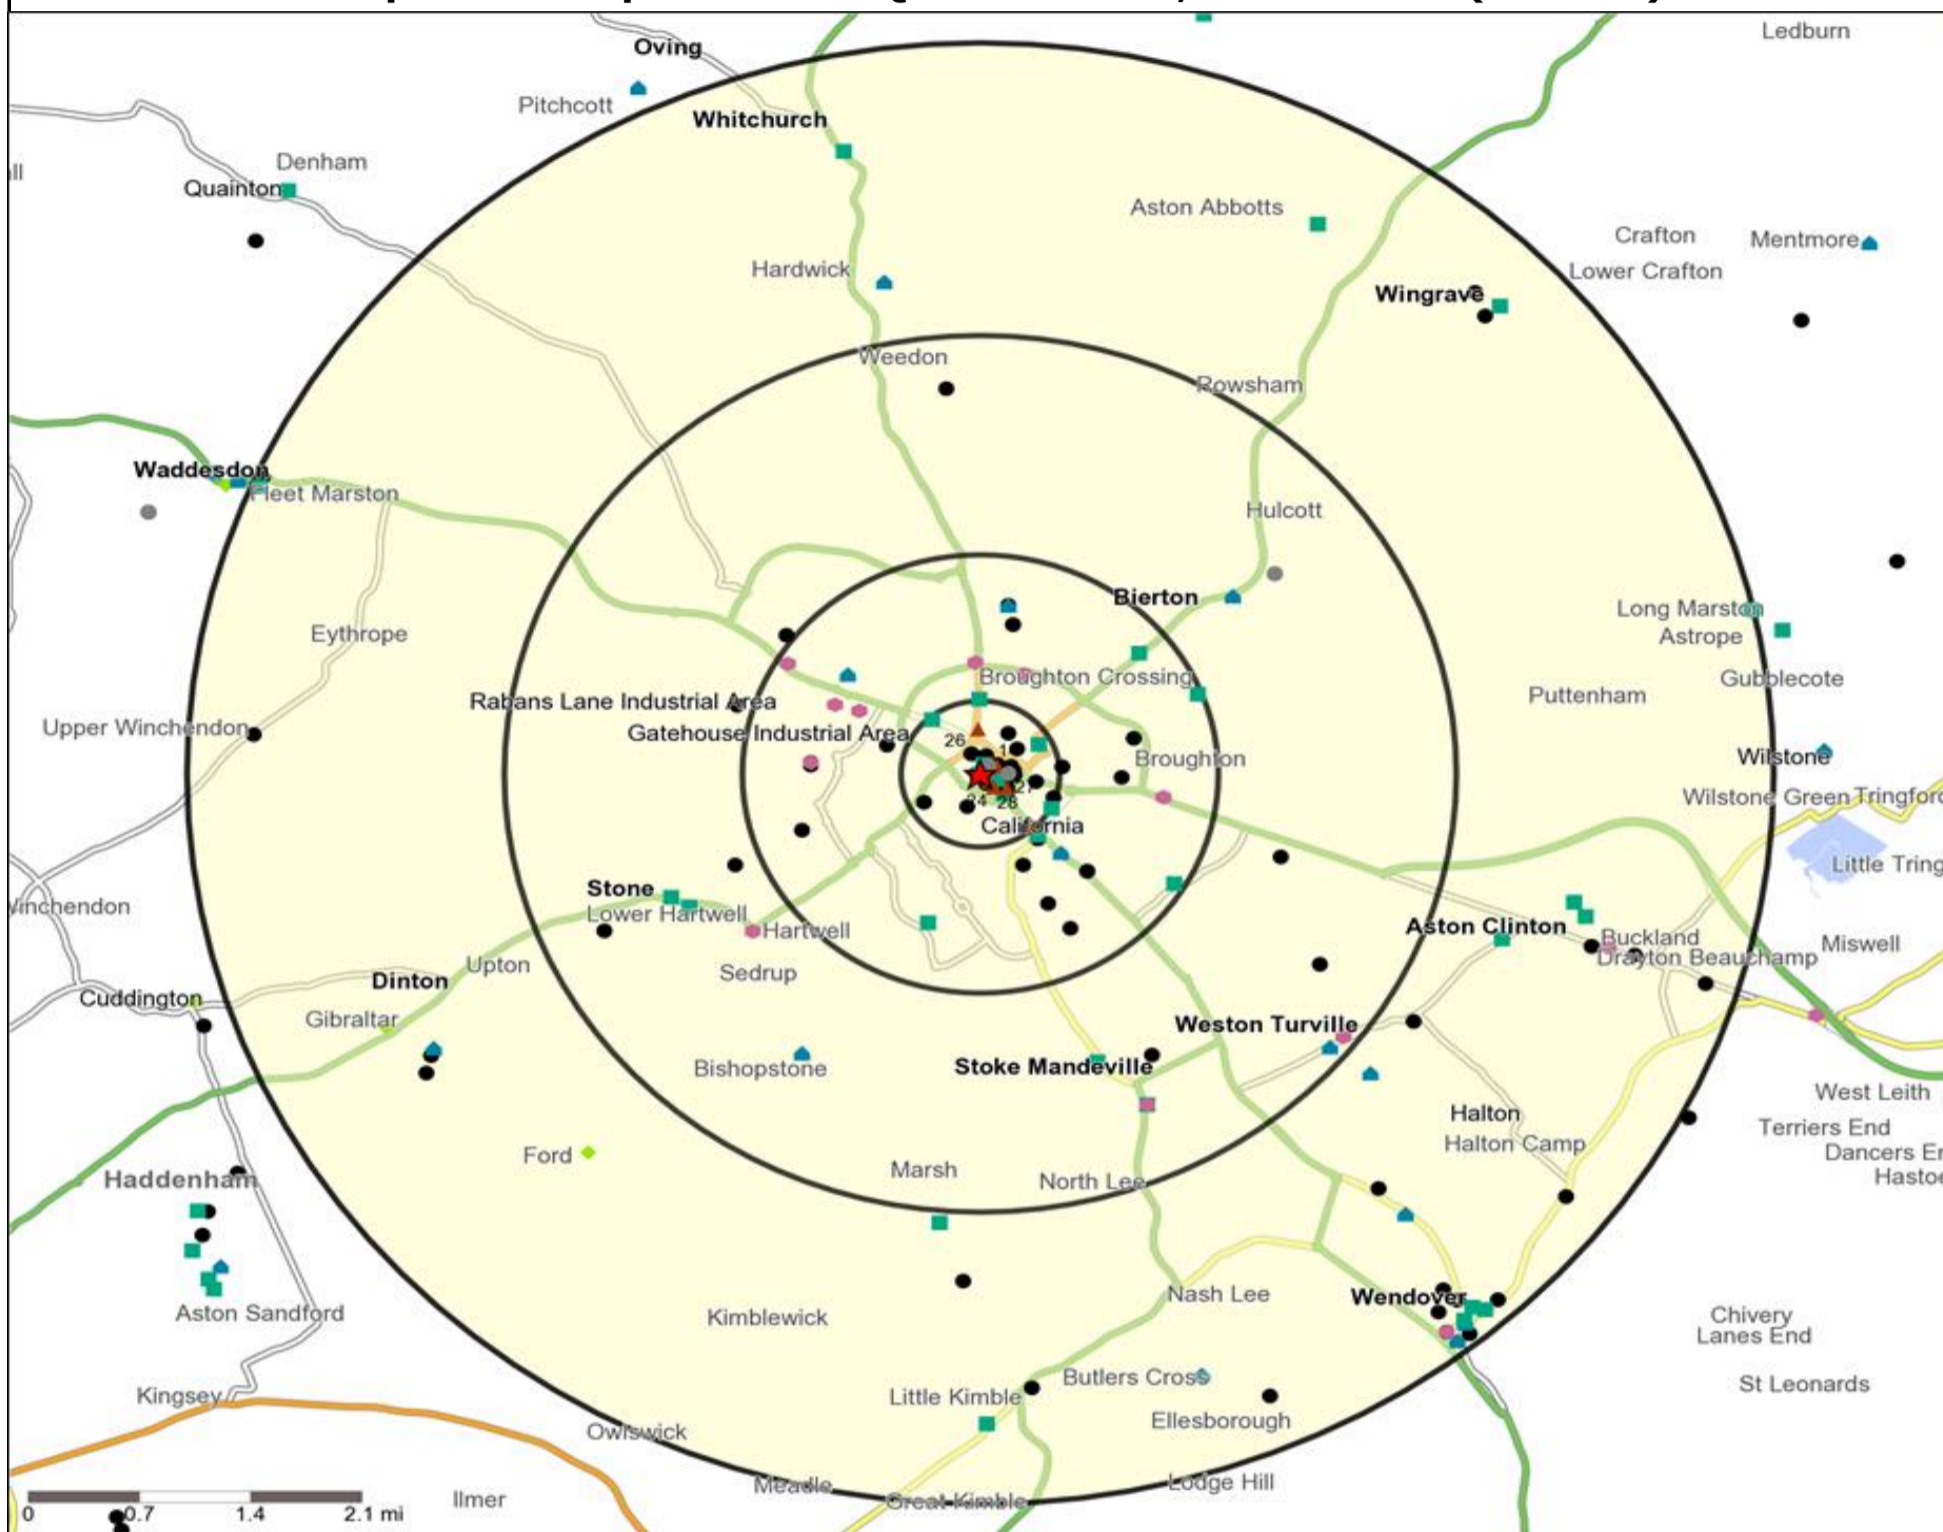

Occasions Map and Data: QUEENS HEAD, AYLESBURY (203161)

Copyright Experian Ltd, HERE 2015. Ordnance Survey © Crown copyright 2015

- ★ Location
- 0.5, 1.5, 3 & 5 Mile Distance
- ~ Rivers, Canals and Lakes
- Occasions Types
- 01 Mine's a Pint
- ◆ 02 Early Doors
- 03 Everyday is Friday
- ▲ 04 Weekend Millionaires
- 05 Out On The Town
- ▲ 06 Business and Pleasure
- 07 Sporting Pints
- 08 Student Social
- ▼ 09 Leisurely Lunch
- ★ 10 Wining and Dining
- ▲ 11 Household Outing
- ★ 12 Midweek Meal Deal
- ◆ 13 Date Night
- ★ 14 Birthday Treat
- + 15 Pre Show Meal

Competition Map and Data: QUEENS HEAD, AYLESBURY (203161)

Numbers on competition points relate to the distance ranking in the competition table on page 7. Copyright Experian Ltd, HERE 2015. Ordnance Survey © Crown copyright 2015

- ★ Location
- ⬠ Branded Food
- ▲ Dry Led
- Café / Wine Bar
- Other
- 0.5, 1.5, 3 & 5 Mile Distance
- ▲ Circuit Bar
- ◆ Rural Character
- ~ Rivers, Canals and Lakes
- Community Local

Competition Type Summary Table

- Location
- Branded Food
- Dry Led
- Café / Wine Bar
- Other
- 0.5, 1.5, 3 & 5 Mile Distance
- Circuit Bar
- Rural Character
- Rivers, Canals and Lakes
- Community Local

Competition Type Summary Table