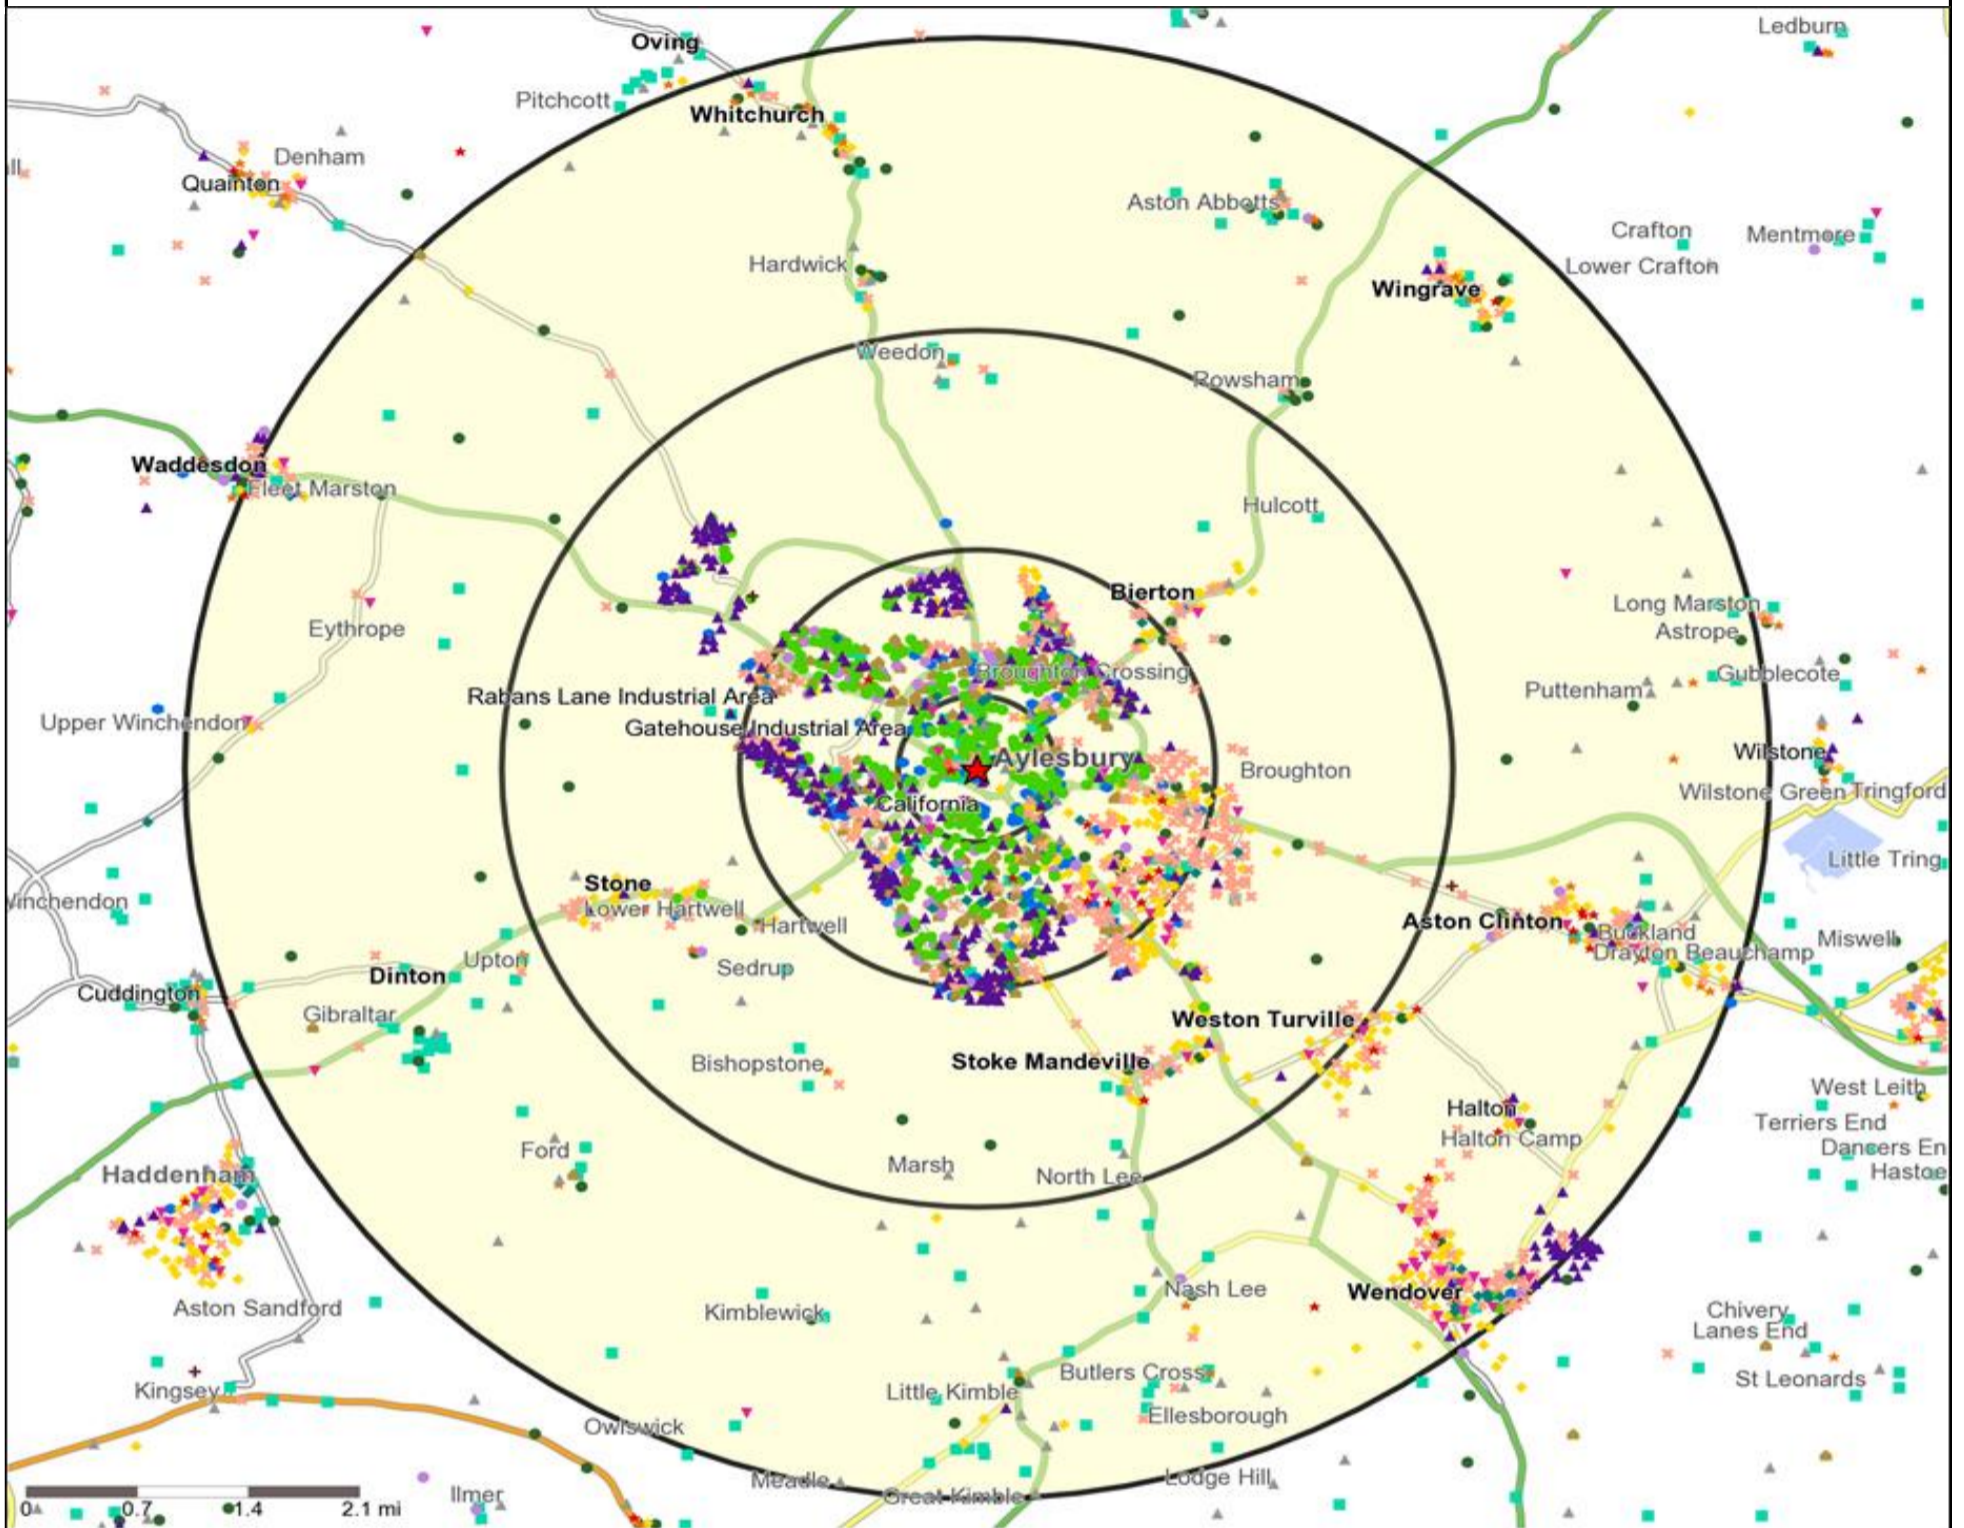

Mosaic UK Map and Data: QUEENS HEAD, AYLESBURY (203161)

Copyright Experian Ltd, HERE 2015. Ordnance Survey © Crown copyright 2015

- | | | | | |
|-----------------------------|-------------------------|----------------------|-----------------------|---------------------|
| Location | Mosaic UK Groups | D Rural Reality | H Aspiring Homemakers | L Vintage Value |
| 0.5,1.5,3 & 5 Mile Distance | A City Prosperity | E Senior Security | I Family Basics | M Modest Traditions |
| Rivers, Canals and Lakes | B Prestige Positions | F Suburban Stability | J Transient Renters | N Urban Cohesion |
| | C Country Living | G Domestic Success | K Municipal Challenge | O Rental Hubs |

Mosaic UK Data Table (Residential)

	Count:	Index:
	0 - 0.5 Miles	0 - 0.5 Miles
A City Prosperity (18+)	12	4
B Prestige Positions (18+)	0	0
C Country Living (18+)	0	0
D Rural Reality (18+)	0	0
E Senior Security (18+)	112	17
F Suburban Stability (18+)	0	0
G Domestic Success (18+)	197	30
H Aspiring Homemakers (18+)	708	98
I Family Basics (18+)	1,160	203
J Transient Renters (18+)	1,151	252
K Municipal Challenge (18+)	110	24
L Vintage Value (18+)	718	144
M Modest Traditions (18+)	0	0
N Urban Cohesion (18+)	1,174	284
O Rental Hubs (18+)	2,567	421
Adults 18+ estimate 2015	7,909	100

Occasions Map and Data: QUEENS HEAD, AYLESBURY (203161)

Copyright Experian Ltd, HERE 2015. Ordnance Survey © Crown copyright 2015

- ★ Location
- 0.5, 1.5, 3 & 5 Mile Distance
- ~ Rivers, Canals and Lakes
- Occasions Types
- 01 Mine's a Pint
- ◆ 02 Early Doors
- 03 Everyday is Friday
- ▲ 04 Weekend Millionaires
- 05 Out On The Town
- ▲ 06 Business and Pleasure
- 07 Sporting Pints
- 08 Student Social
- ▼ 09 Leisurely Lunch
- ★ 10 Wining and Dining
- ▲ 11 Household Outing
- ★ 12 Midweek Meal Deal
- ◆ 13 Date Night
- ★ 14 Birthday Treat
- + 15 Pre Show Meal