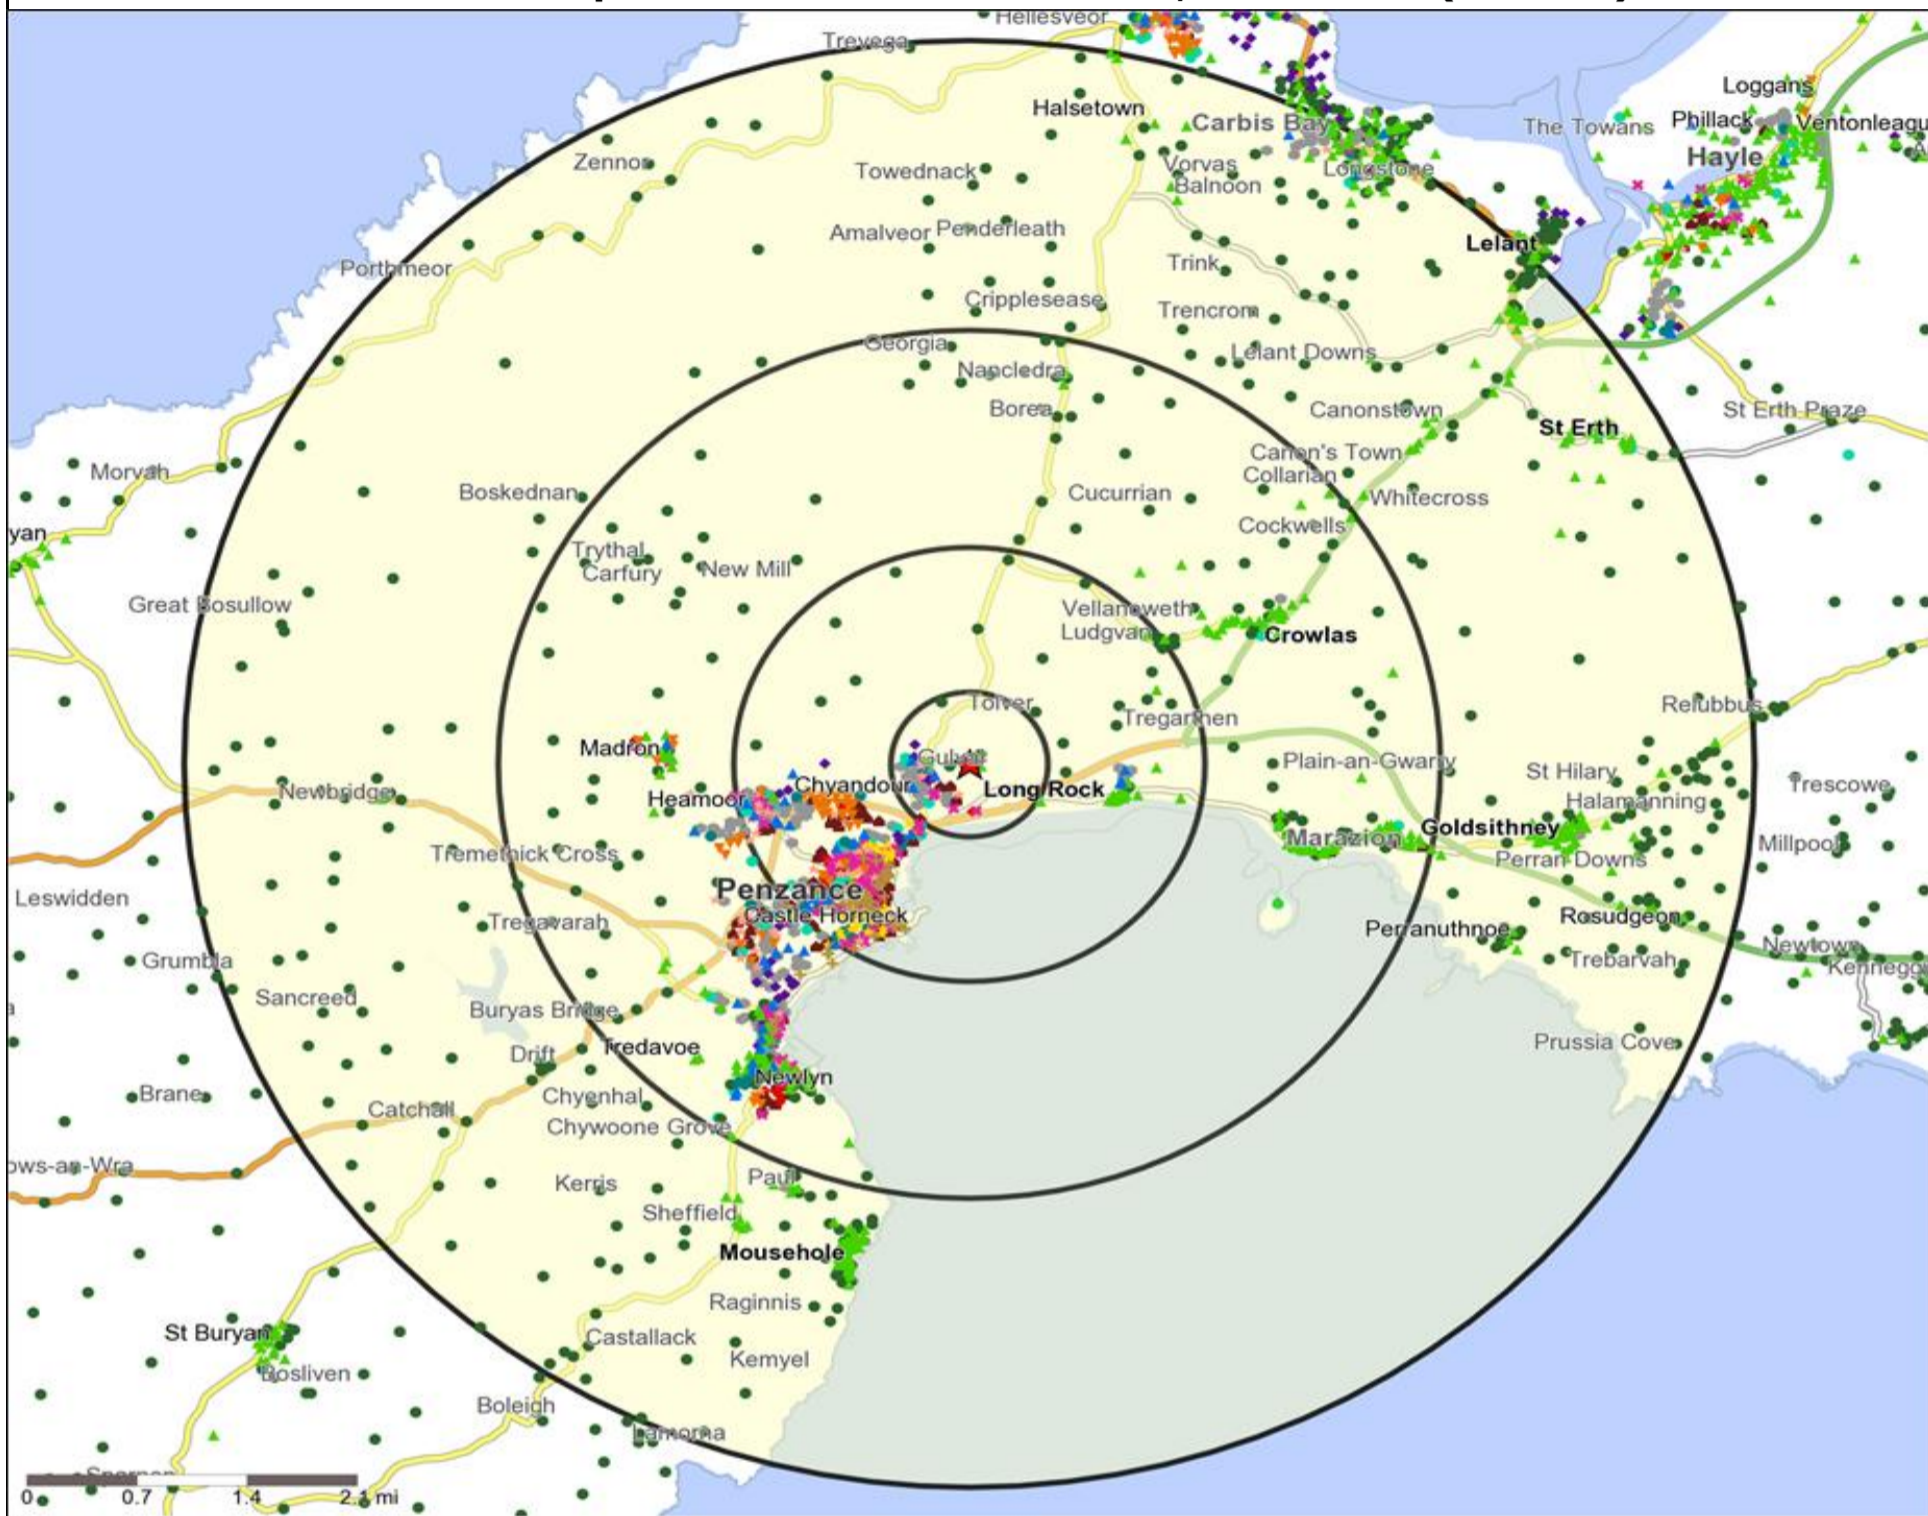

Mosaic UK Map and Data: COLDSTREAMER, PENZANCE (202588)

Copyright Experian Ltd, HERE 2015. Ordnance Survey © Crown copyright 2015

- ★ Location
- 0.5,1.5,3 & 5 Mile Distance
- ~ Rivers, Canals and Lakes
- Mosaic UK Groups
- A City Prosperity
- B Prestige Positions
- C Country Living
- ▲ D Rural Reality
- E Senior Security
- ▲ F Suburban Stability
- G Domestic Success
- H Aspiring Homemakers
- ▼ I Family Basics
- ✕ J Transient Renters
- K Municipal Challenge
- L Vintage Value
- ★ M Modest Traditions
- ★ N Urban Cohesion
- + O Rental Hubs

Mosaic UK Data Table (Residential)

	Count:					Index:				
	0 - 0.5 Miles	0 - 1.5 Miles	0 - 3.0 Miles	0 - 5.0 Miles	15 Min Drivetime	0 - 0.5	0 - 1.5	0 - 3.0	0 - 5.0	15 Min Drivetime
A City Prosperity (18+)	0	25	25	25	72	0	5	3	2	3
B Prestige Positions (18+)	55	119	265	275	655	65	15	17	12	18
C Country Living (18+)	98	529	2,258	6,274	9,478	121	68	152	298	280
D Rural Reality (18+)	24	321	2,924	7,025	13,877	30	41	198	335	411
E Senior Security (18+)	392	1,763	3,273	3,767	5,263	413	194	189	153	133
F Suburban Stability (18+)	32	554	945	960	1,652	45	81	72	52	56
G Domestic Success (18+)	4	175	354	374	1,153	4	19	20	15	28
H Aspiring Homemakers (18+)	55	496	962	1,083	1,840	52	49	50	39	42
I Family Basics (18+)	0	631	1,297	1,298	2,353	0	78	84	59	67
J Transient Renters (18+)	207	2,354	2,861	2,888	3,442	307	365	232	165	122
K Municipal Challenge (18+)	53	543	788	788	845	77	83	63	44	30
L Vintage Value (18+)	148	1,622	2,383	2,420	3,743	201	230	177	127	122
M Modest Traditions (18+)	100	490	1,062	1,110	1,356	180	92	105	77	59
N Urban Cohesion (18+)	0	883	997	997	1,342	0	151	89	63	53
O Rental Hubs (18+)	0	675	951	1,010	1,635	0	78	58	43	44
Adults 18+ estimate 2015	1,168	11,180	21,345	30,294	48,706	100	100	100	100	100