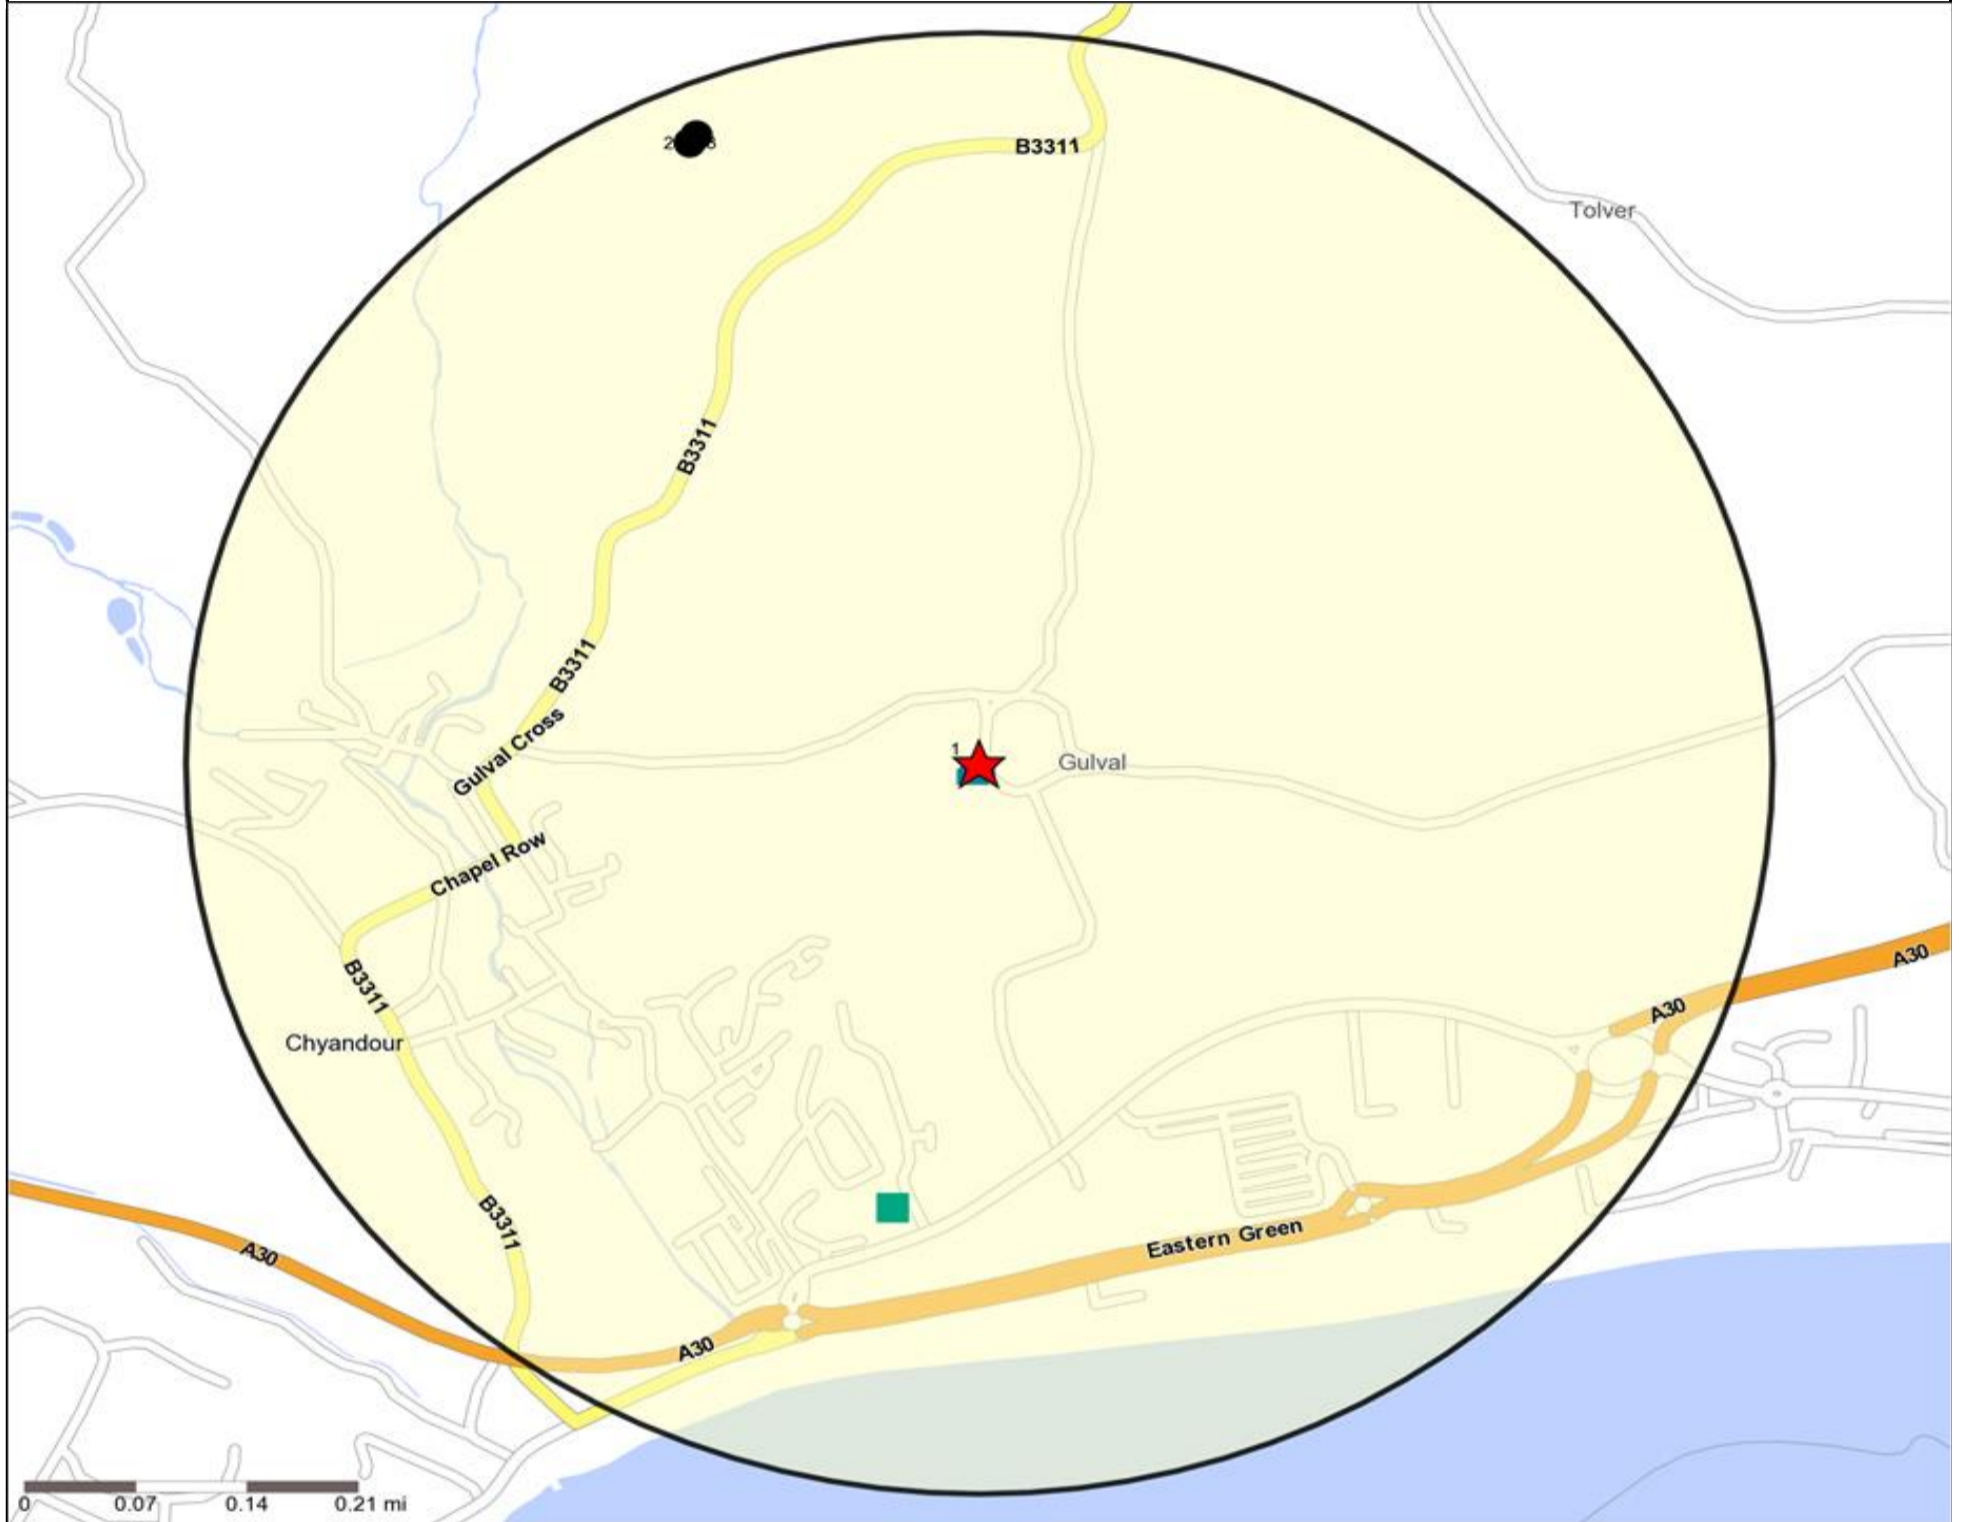

Competition Map and Data: COLDSTREAMER, PENZANCE (202588)

Numbers on competition points relate to the distance ranking in the competition table on page 7. Copyright Experian Ltd, HERE 2015. Ordnance Survey © Crown copyright 2015

- Location
- Branded Food
- Dry Led
- Café / Wine Bar
- Other
- 0.5, 1.5, 3 & 5 Mile Distance
- Circuit Bar
- Rural Character
- Rivers, Canals and Lakes
- Community Local

Competition Type Summary Table

Reporting Category	0 - 0.5 Miles
Café / Wine Bar	0
Circuit Bar	0
Community Local	0
Dry Led	1
Branded Food Pub	0
Rural	0
Other	2
Total	3