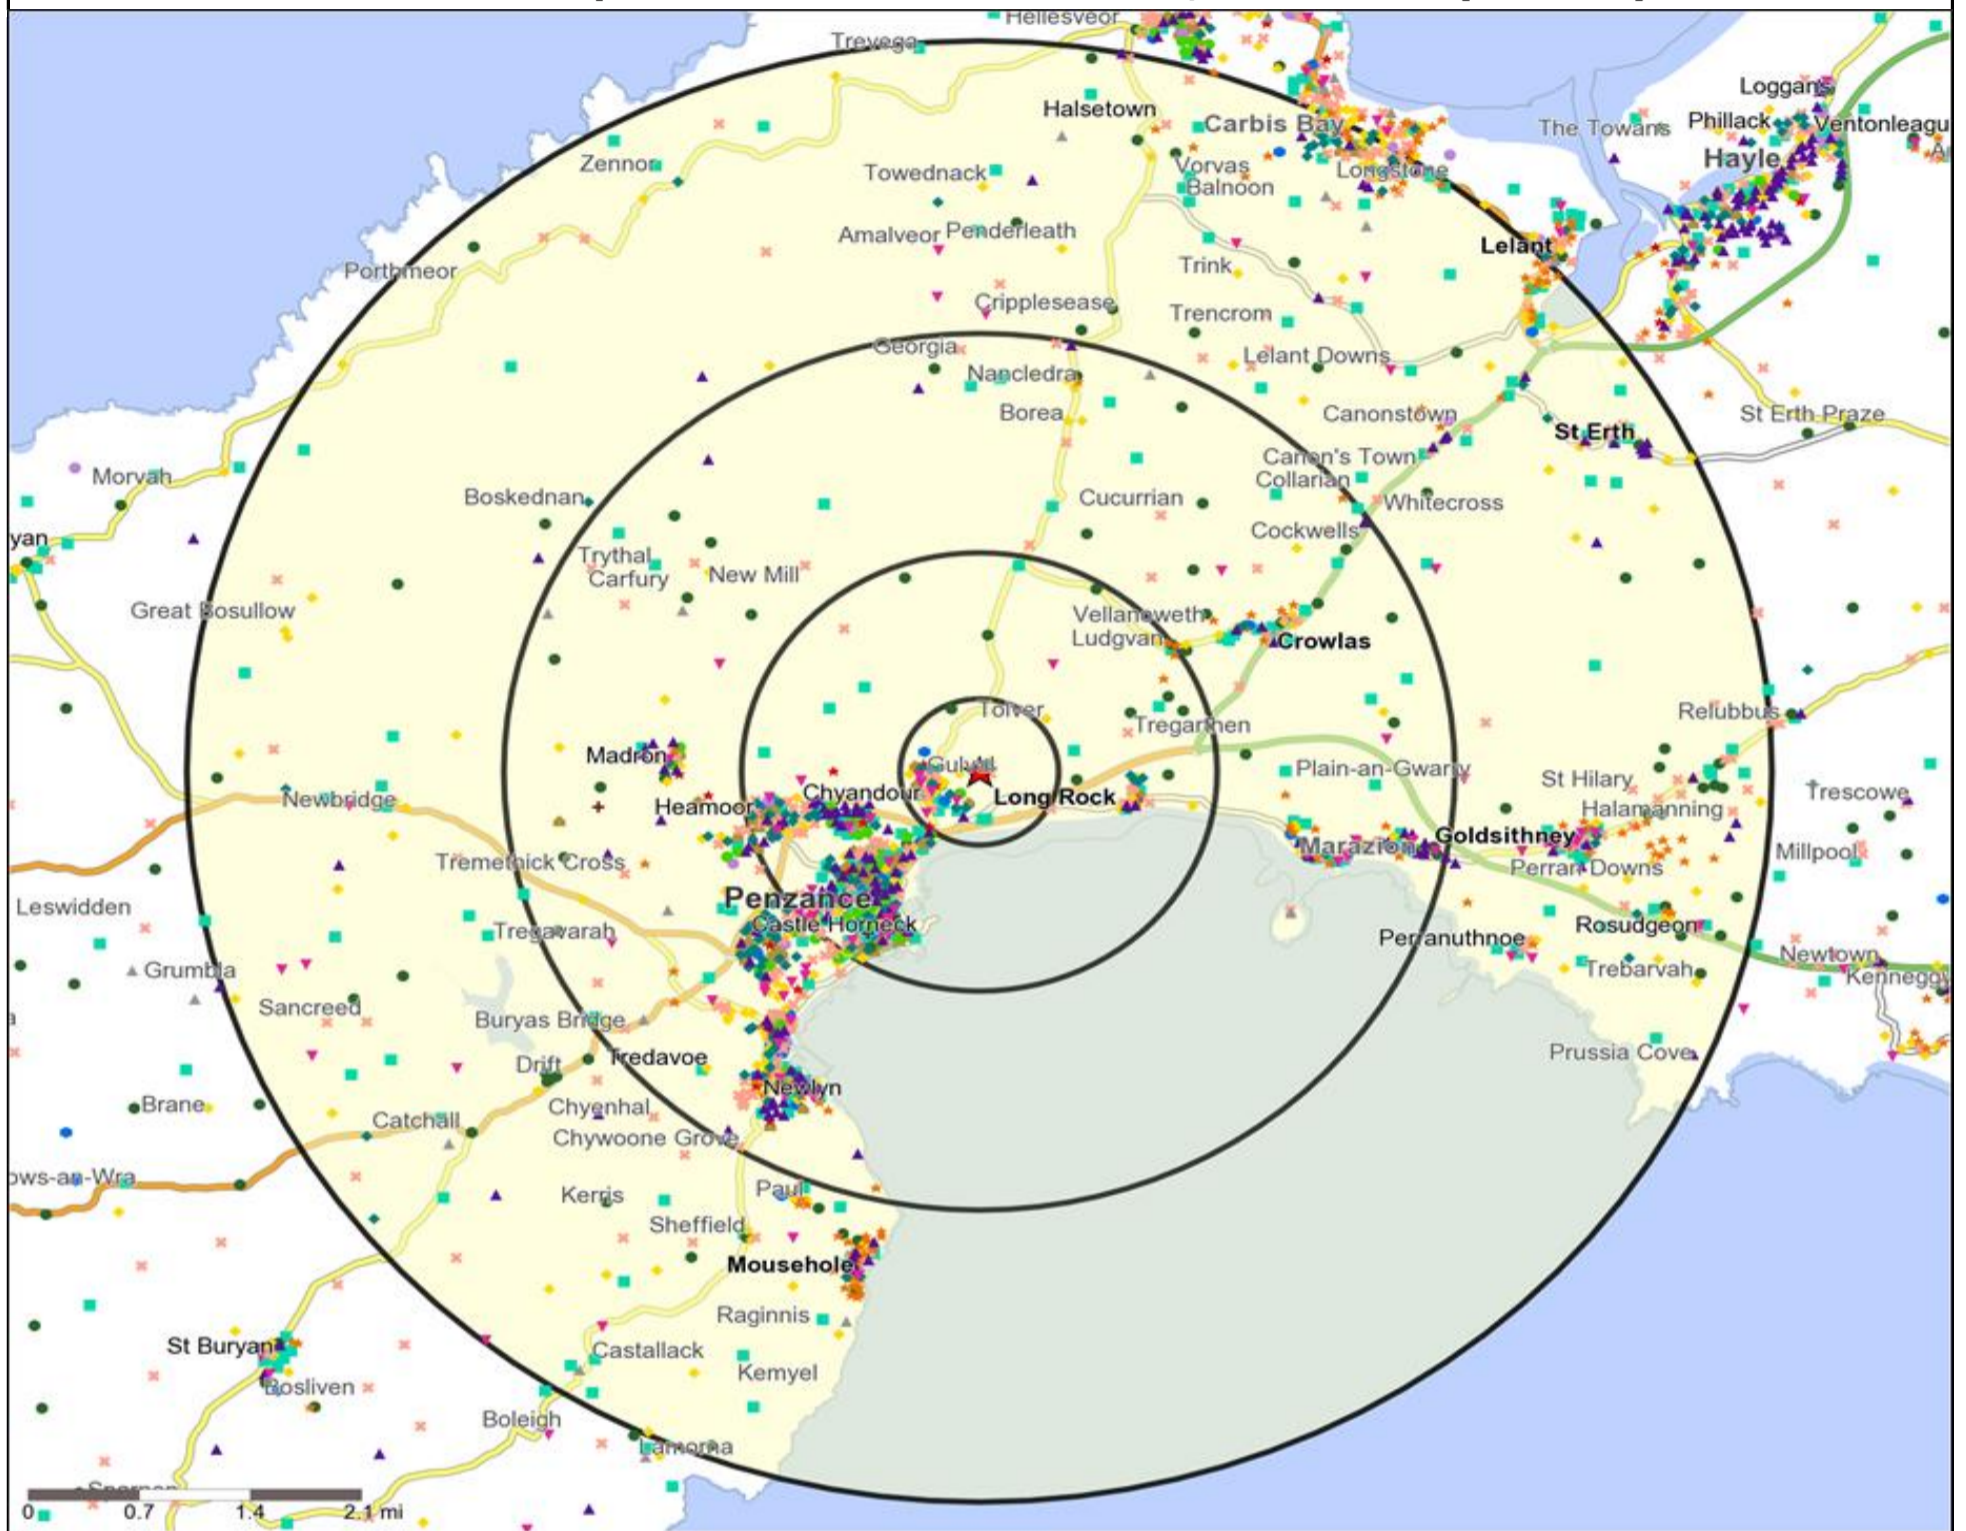

Mosaic UK Map and Data: COLDSTREAMER, PENZANCE (202588)

Copyright Experian Ltd, HERE 2015. Ordnance Survey © Crown copyright 2015

- Location
- 0.5, 1.5, 3 & 5 Mile Distance
- Rivers, Canals and Lakes
- A City Prosperity
- B Prestige Positions
- C Country Living
- D Rural Reality
- E Senior Security
- F Suburban Stability
- G Domestic Success
- H Aspiring Homemakers
- I Family Basics
- J Transient Renters
- K Municipal Challenge
- L Vintage Value
- M Modest Traditions
- N Urban Cohesion
- O Rental Hubs

Mosaic UK Data Table (Residential)

	Count:	Index:
	0 - 0.5 Miles	0 - 0.5 Miles
A City Prosperity (18+)	0	0
B Prestige Positions (18+)	55	65
C Country Living (18+)	98	121
D Rural Reality (18+)	24	30
E Senior Security (18+)	392	413
F Suburban Stability (18+)	32	45
G Domestic Success (18+)	4	4
H Aspiring Homemakers (18+)	55	52
I Family Basics (18+)	0	0
J Transient Renters (18+)	207	307
K Municipal Challenge (18+)	53	77
L Vintage Value (18+)	148	201
M Modest Traditions (18+)	100	180
N Urban Cohesion (18+)	0	0
O Rental Hubs (18+)	0	0
Adults 18+ estimate 2015	1,168	100

Occasions Map and Data: COLDSTREAMER, PENZANCE (202588)

Copyright Experian Ltd, HERE 2015. Ordnance Survey © Crown copyright 2015

- ★ Location
- 0.5, 1.5, 3 & 5 Mile Distance
- ~ Rivers, Canals and Lakes
- Occasions Types
- 01 Mine's a Pint
- ◆ 02 Early Doors
- 03 Everyday is Friday
- ▲ 04 Weekend Millionaires
- 05 Out On The Town
- ▲ 06 Business and Pleasure
- 07 Sporting Pints
- 08 Student Social
- ▼ 09 Leisurely Lunch
- 10 Wining and Dining
- ▲ 11 Household Outing
- ★ 12 Midweek Meal Deal
- ◆ 13 Date Night
- ★ 14 Birthday Treat
- + 15 Pre Show Meal

- Location
- Branded Food
- Dry Led
- Café / Wine Bar
- Other
- Circuit Bar
- Rural Character
- Community Local
- 0.5, 1.5, 3 & 5 Mile Distance
- Rivers, Canals and Lakes

Competition Type Summary Table