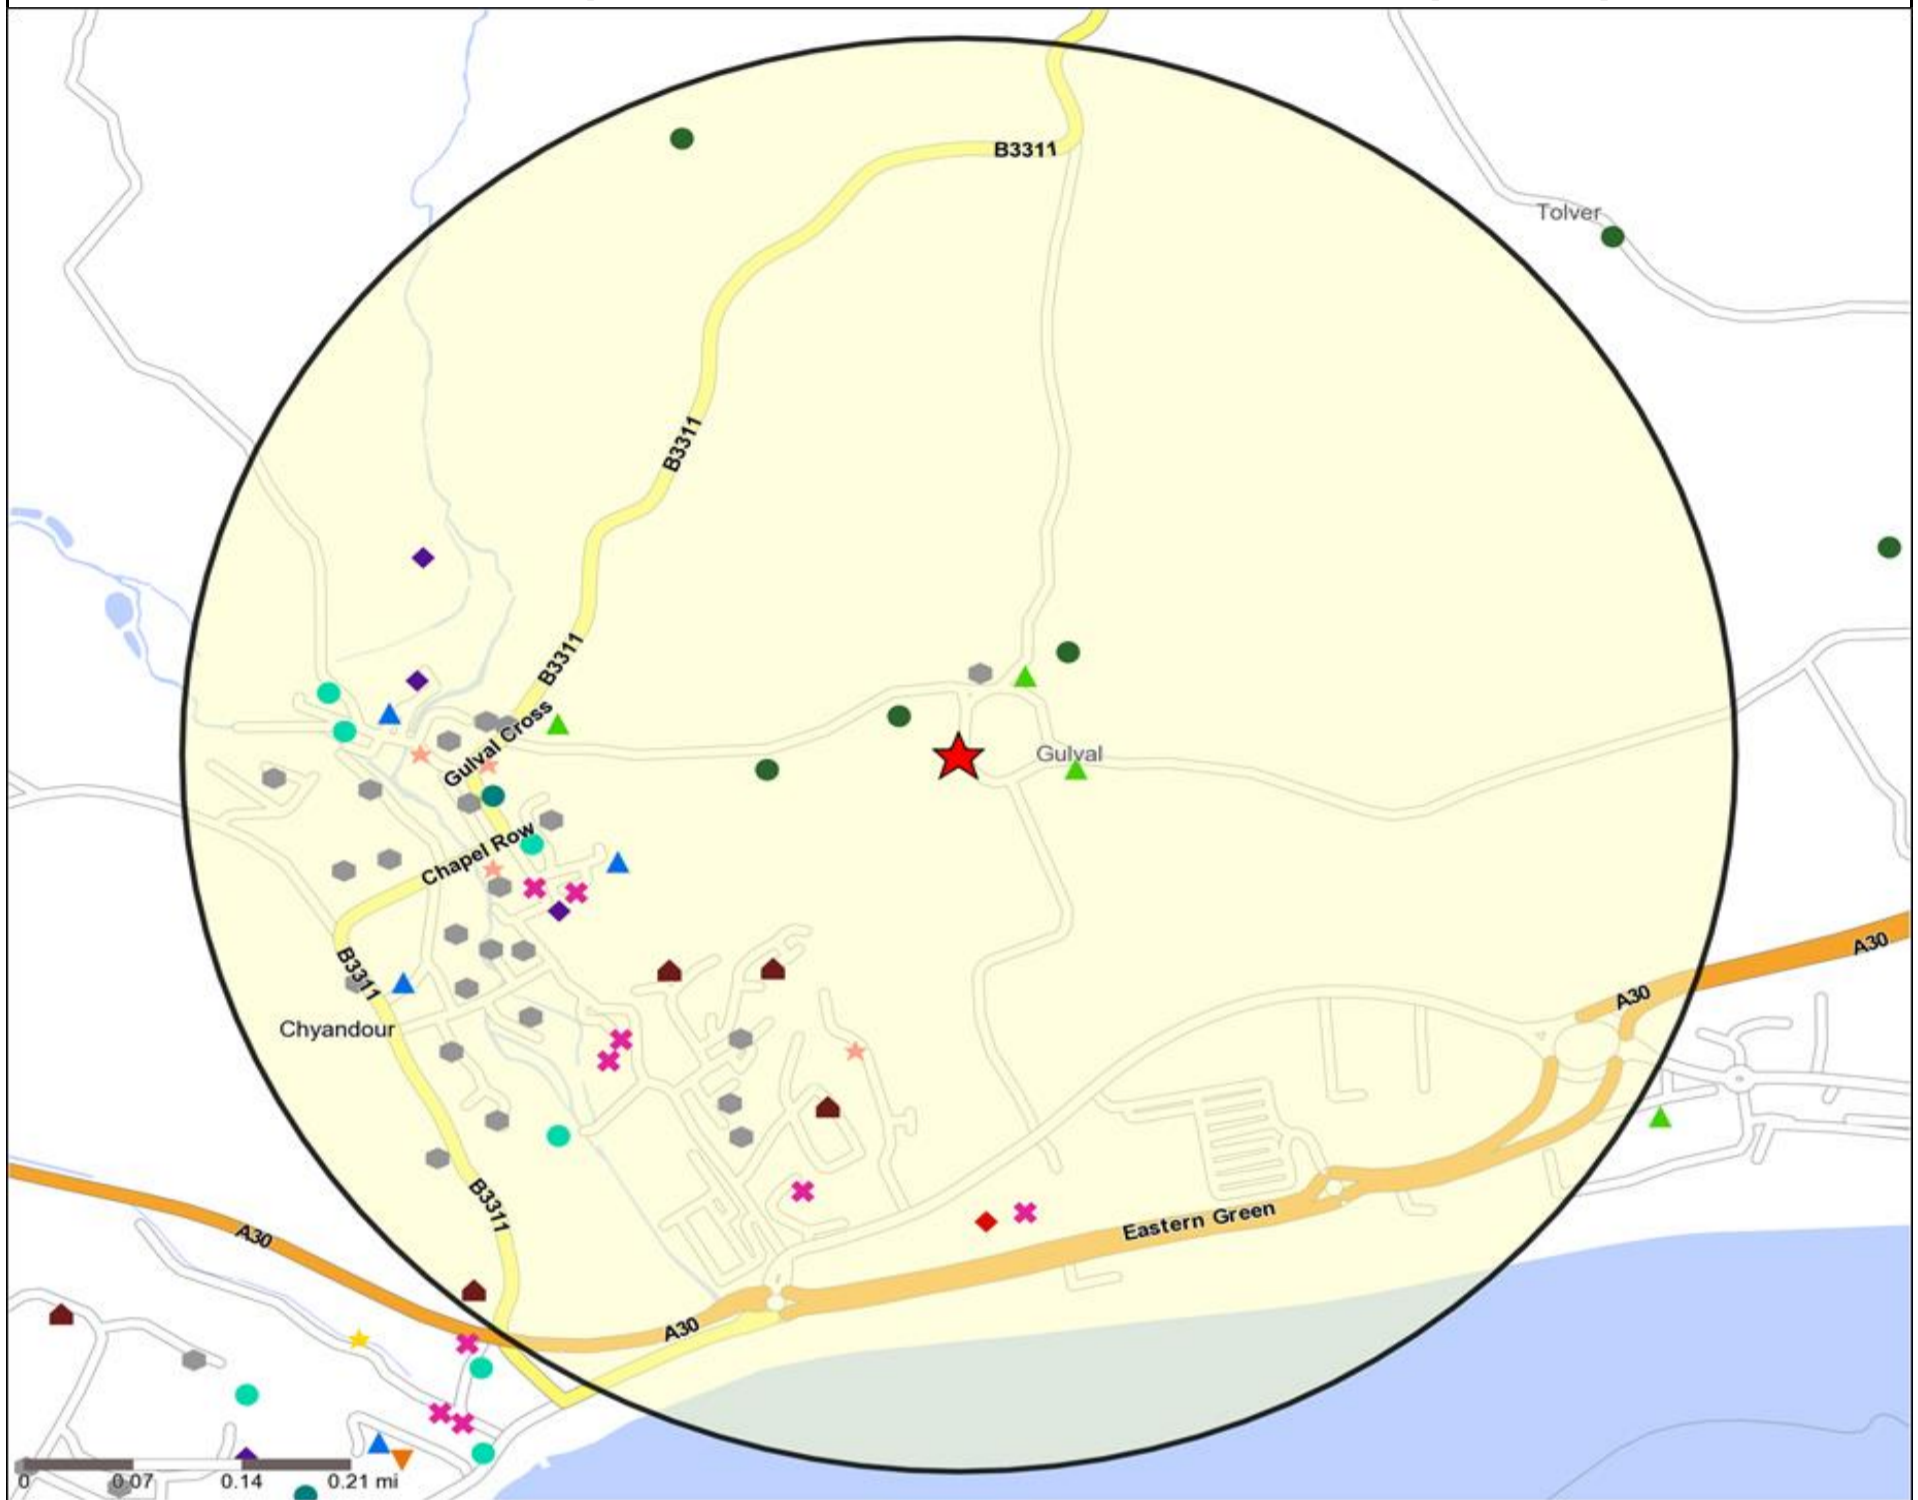

Mosaic UK Map and Data: COLDSTREAMER, PENZANCE (202588)

Copyright Experian Ltd, HERE 2015. Ordnance Survey © Crown copyright 2015

- Location
- 0.5, 1.5, 3 & 5 Mile Distance
- Rivers, Canals and Lakes
- A City Prosperity
- B Prestige Positions
- C Country Living
- D Rural Reality
- E Senior Security
- F Suburban Stability
- G Domestic Success
- H Aspiring Homemakers
- I Family Basics
- J Transient Renters
- K Municipal Challenge
- L Vintage Value
- M Modest Traditions
- N Urban Cohesion
- O Rental Hubs

Mosaic UK Data Table (Residential)

	Count:	Index:
	0 - 0.5 Miles	0 - 0.5 Miles
A City Prosperity (18+)	0	0
B Prestige Positions (18+)	55	65
C Country Living (18+)	98	121
D Rural Reality (18+)	24	30
E Senior Security (18+)	392	413
F Suburban Stability (18+)	32	45
G Domestic Success (18+)	4	4
H Aspiring Homemakers (18+)	55	52
I Family Basics (18+)	0	0
J Transient Renters (18+)	207	307
K Municipal Challenge (18+)	53	77
L Vintage Value (18+)	148	201
M Modest Traditions (18+)	100	180
N Urban Cohesion (18+)	0	0
O Rental Hubs (18+)	0	0
Adults 18+ estimate 2015	1,168	100