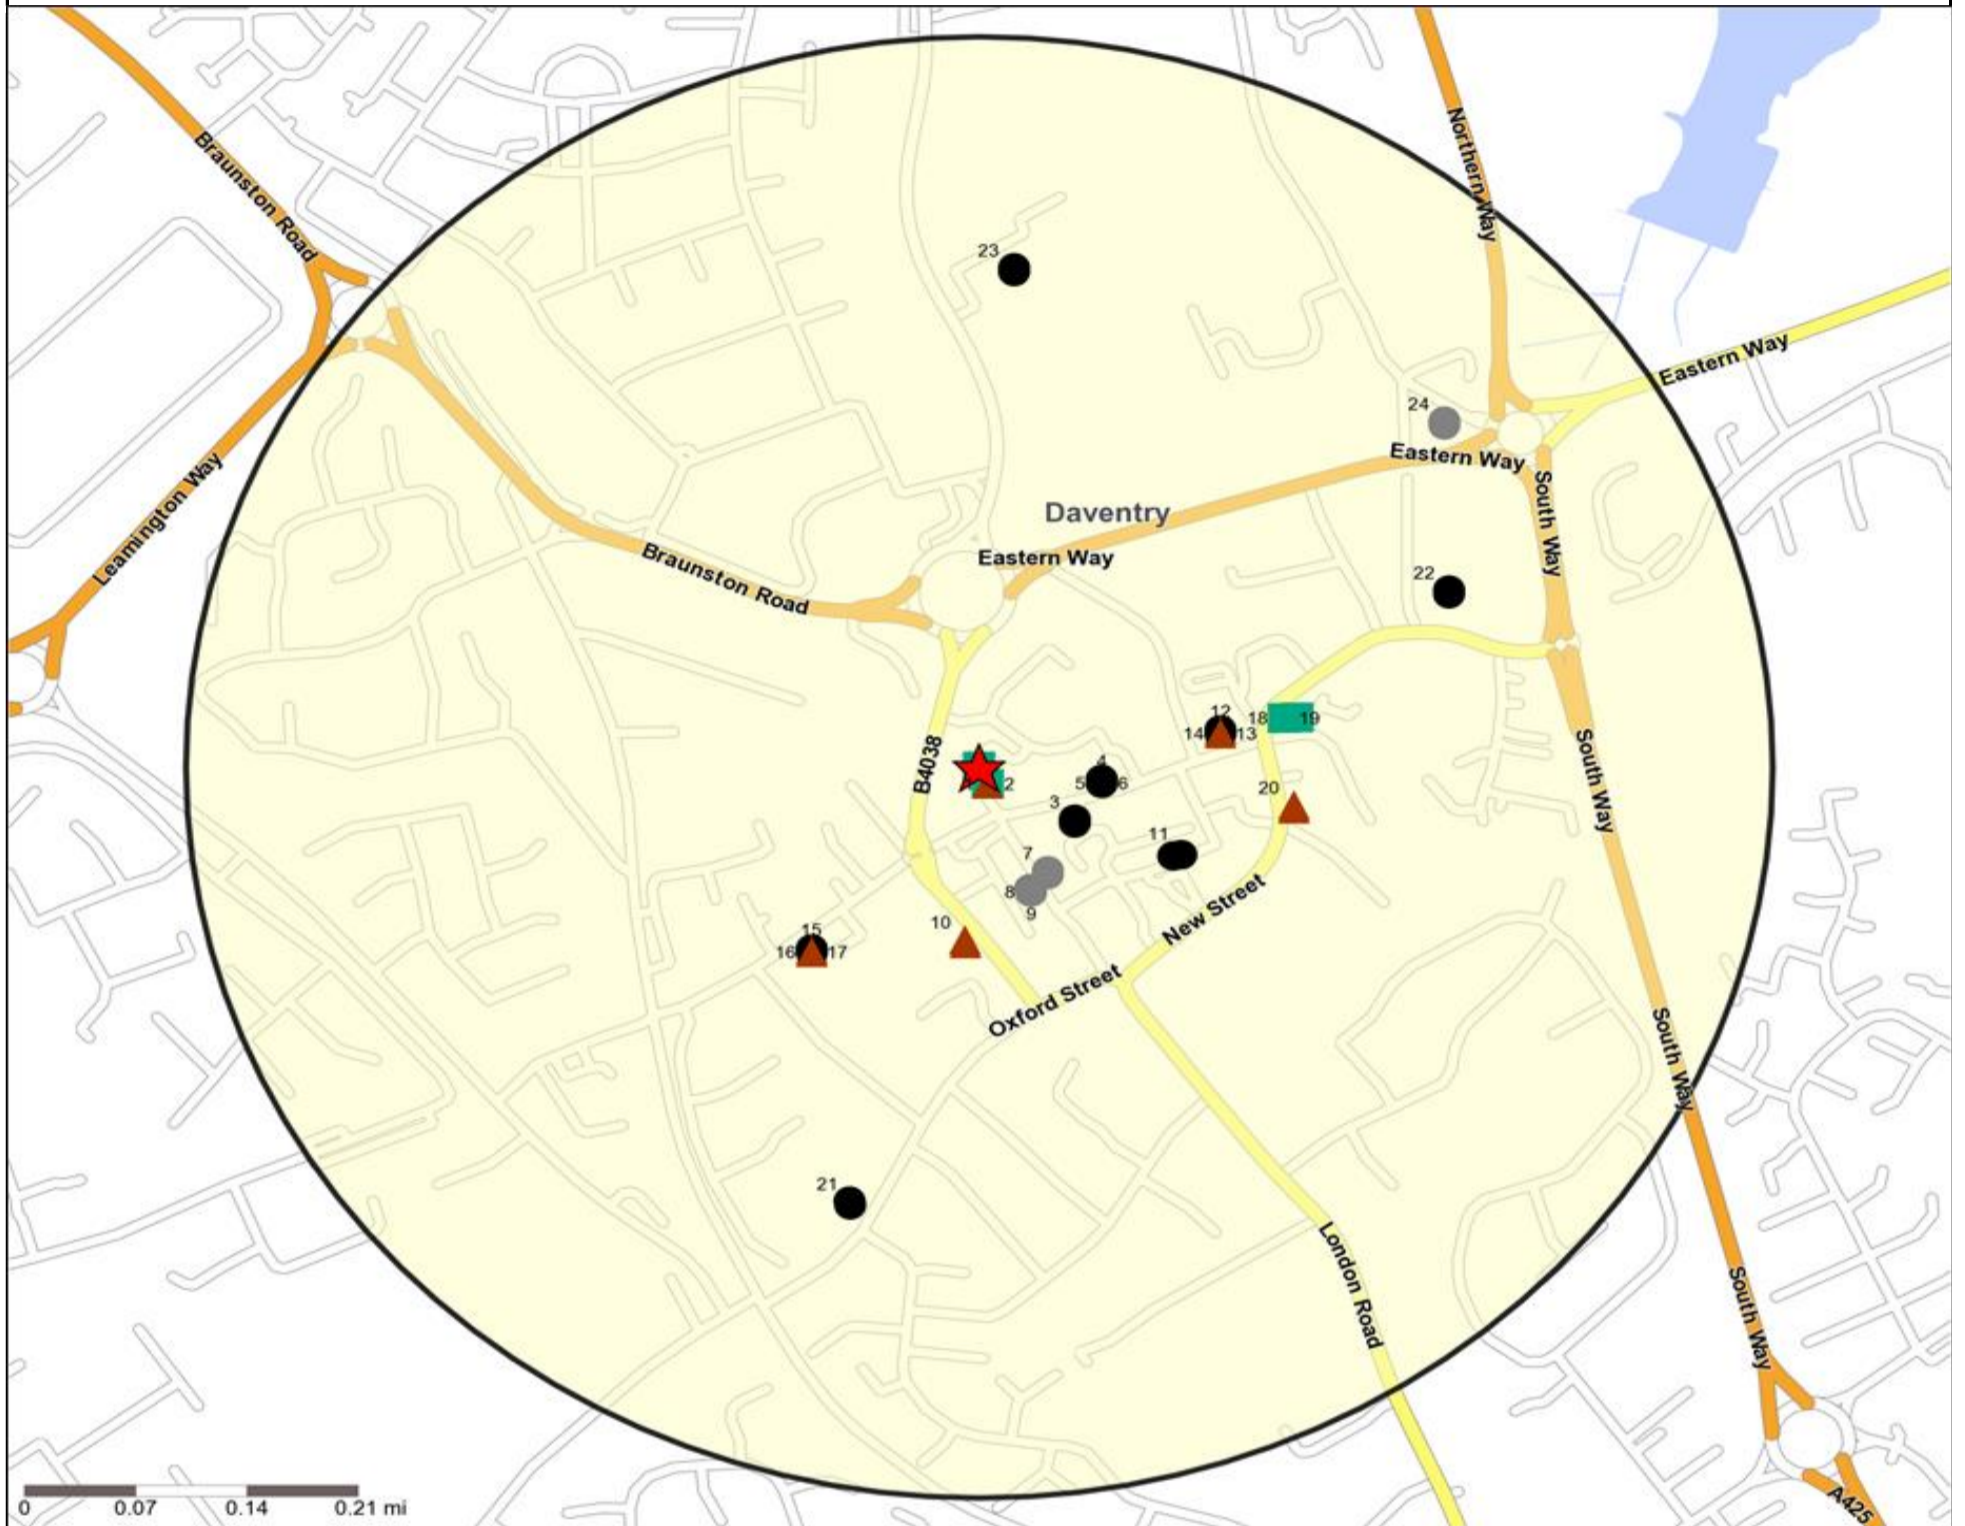

### Occasions Map and Data: DUN COW, DAVENTRY (202667)

Copyright Experian Ltd, HERE 2015. Ordnance Survey © Crown copyright 2015

- ★ Location
- 0.5, 1.5, 3 & 5 Mile Distance
- ~ Rivers, Canals and Lakes
- Occasions Types
- 01 Mine's a Pint
- ◆ 02 Early Doors
- 03 Everyday is Friday
- ▲ 04 Weekend Millionaires
- 05 Out On The Town
- ▲ 06 Business and Pleasure
- 07 Sporting Pints
- 08 Student Social
- ▼ 09 Leisurely Lunch
- 10 Wining and Dining
- ▲ 11 Household Outing
- ★ 12 Midweek Meal Deal
- ◆ 13 Date Night
- ★ 14 Birthday Treat
- + 15 Pre Show Meal

### Competition Map and Data: DUN COW, DAVENTRY (202667)

Numbers on competition points relate to the distance ranking in the competition table on page 7. Copyright Experian Ltd, HERE 2015. Ordnance Survey © Crown copyright 2015

- ★ Location
- ⬠ Branded Food
- 🏠 Dry Led
- Cafe / Wine Bar
- Other
- 0.5, 1.5, 3 & 5 Mile Distance
- ▲ Circuit Bar
- ◆ Rural Character
- 🌊 Rivers, Canals and Lakes
- Community Local