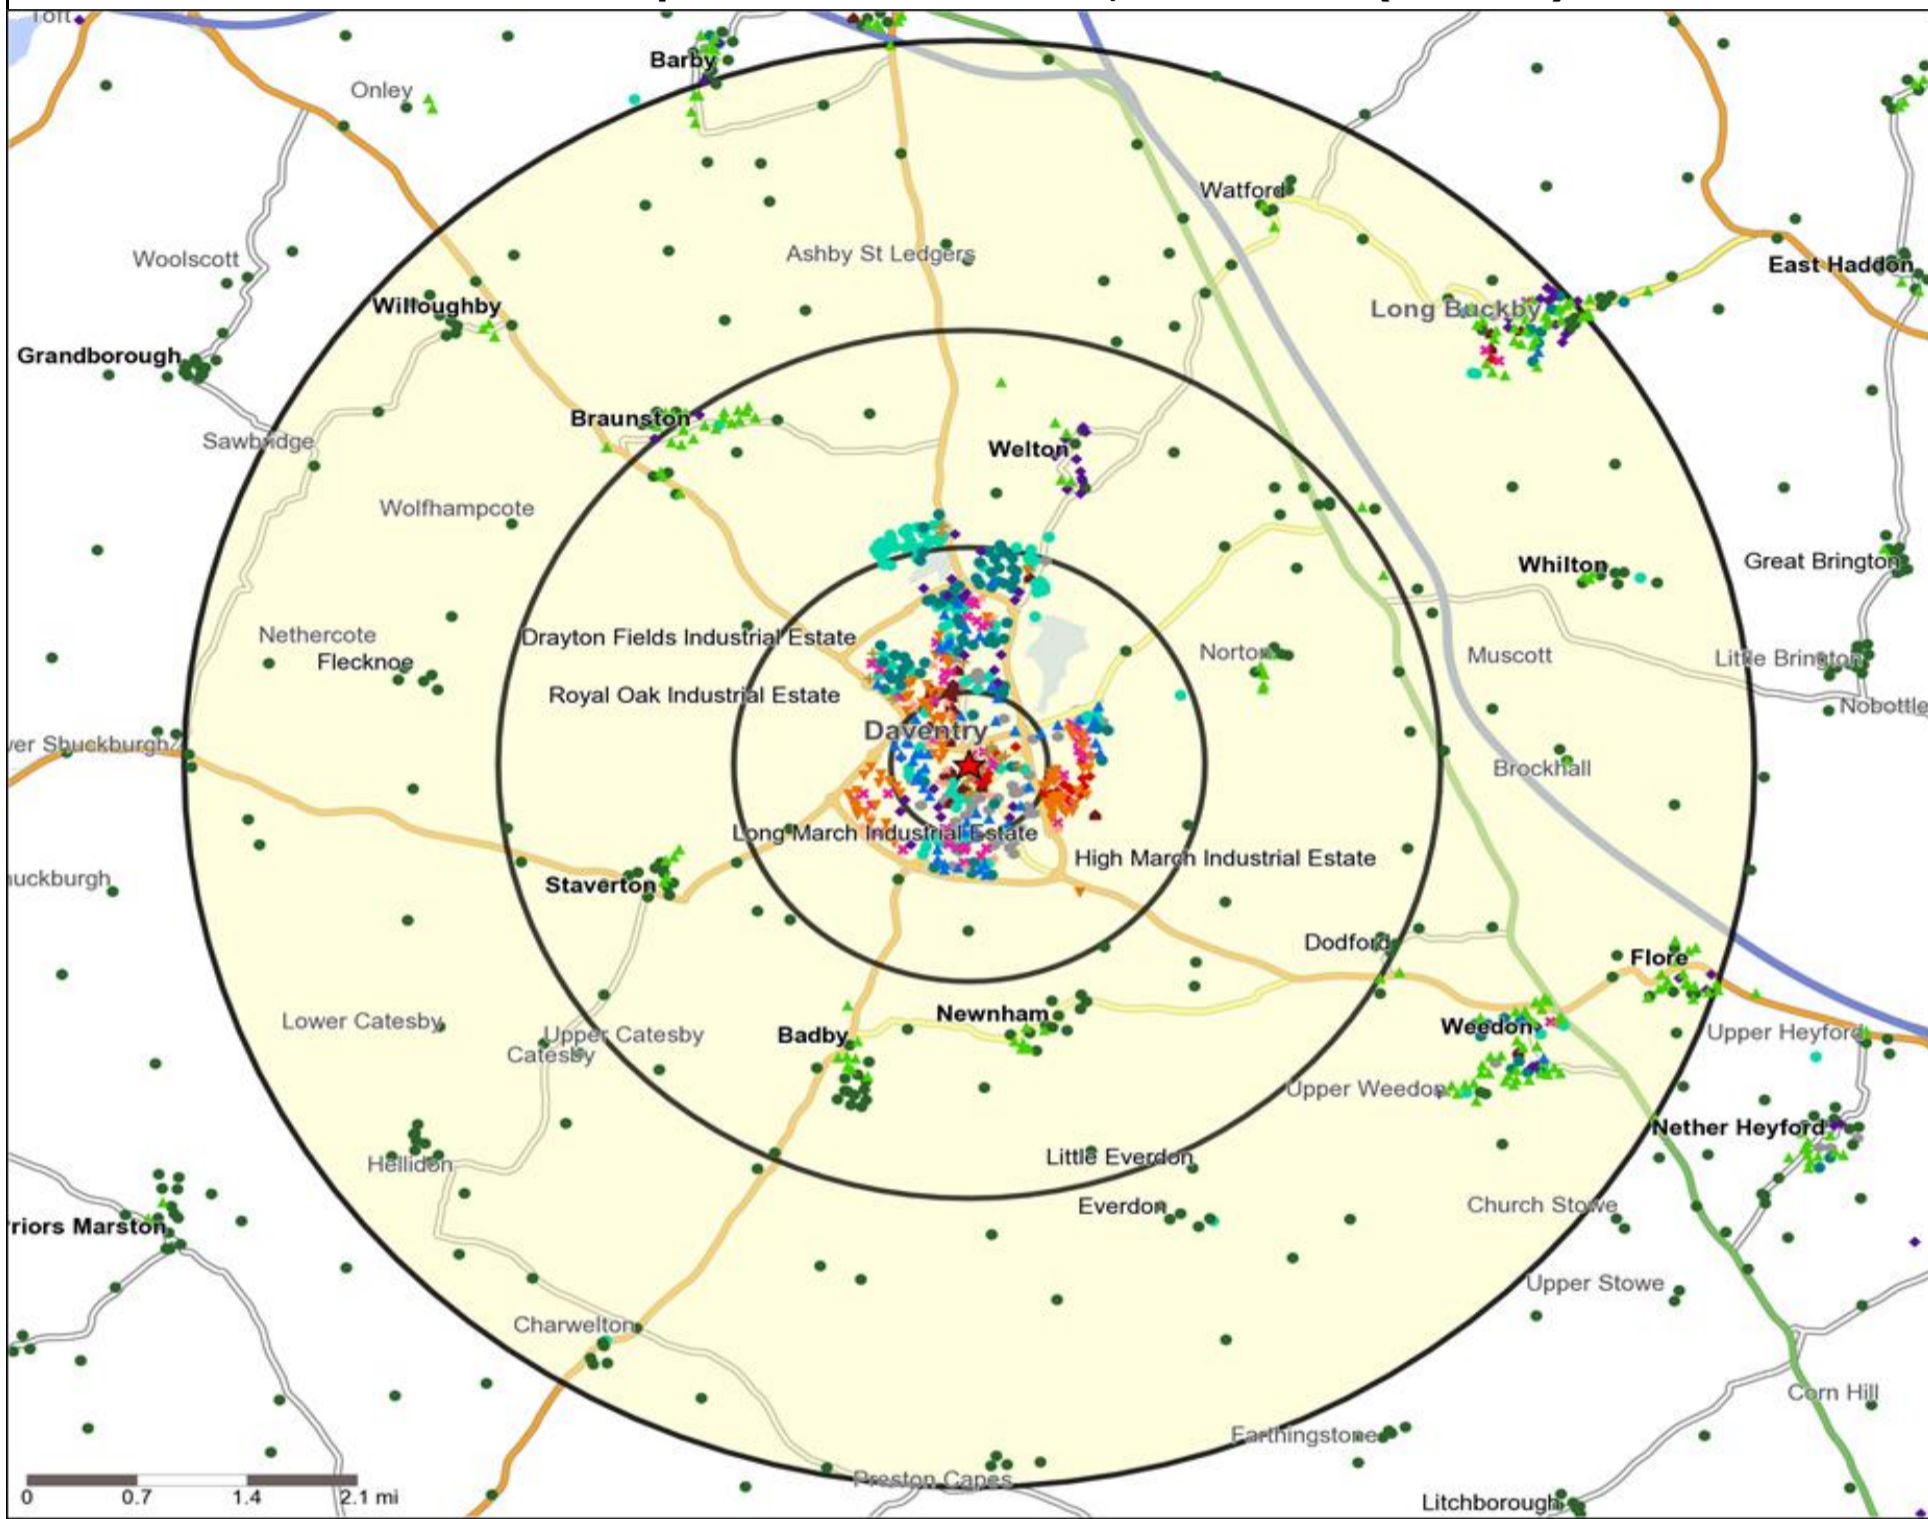

Mosaic UK Map and Data: DUN COW, DAVENTRY (202667)

Copyright Experian Ltd, HERE 2015. Ordnance Survey © Crown copyright 2015

Location	Mosaic UK Groups	D Rural Reality	H Aspiring Homemakers	L Vintage Value
0.5, 1.5, 3 & 5 Mile Distance	A City Prosperity	E Senior Security	I Family Basics	M Modest Traditions
Rivers, Canals and Lakes	B Prestige Positions	F Suburban Stability	J Transient Renters	N Urban Cohesion
	C Country Living	G Domestic Success	K Municipal Challenge	O Rental Hubs

Mosaic UK Data Table (Residential)

	Count:					Index:				
	0 - 0.5 Miles	0 - 1.5 Miles	0 - 3.0 Miles	0 - 5.0 Miles	15 Min Drivetime	0 - 0.5	0 - 1.5	0 - 3.0	0 - 5.0	15 Min Drivetime
A City Prosperity (18+)	0	0	0	0	0	0	0	0	0	0
B Prestige Positions (18+)	139	506	762	1,231	2,015	36	37	45	52	72
C Country Living (18+)	0	41	1,364	3,993	6,572	0	3	84	178	245
D Rural Reality (18+)	0	33	1,771	6,165	8,468	0	3	110	276	317
E Senior Security (18+)	809	1,569	1,569	1,629	1,700	189	104	83	62	54
F Suburban Stability (18+)	1,171	2,208	2,208	2,269	2,272	364	195	155	115	96
G Domestic Success (18+)	90	2,567	2,765	3,554	3,766	20	165	141	131	116
H Aspiring Homemakers (18+)	570	2,511	3,667	3,872	3,975	119	149	173	132	113
I Family Basics (18+)	801	3,530	3,530	3,530	3,598	211	264	210	152	129
J Transient Renters (18+)	342	2,586	2,586	2,756	2,768	112	242	192	148	124
K Municipal Challenge (18+)	177	584	584	626	626	57	54	43	33	28
L Vintage Value (18+)	540	829	829	955	1,129	163	71	57	47	46
M Modest Traditions (18+)	270	936	936	936	936	108	106	85	61	51
N Urban Cohesion (18+)	0	0	0	0	0	0	0	0	0	0
O Rental Hubs (18+)	360	640	713	739	761	89	45	40	30	26
Adults 18+ estimate 2015	5,269	18,540	23,284	32,255	38,586	100	100	100	100	100