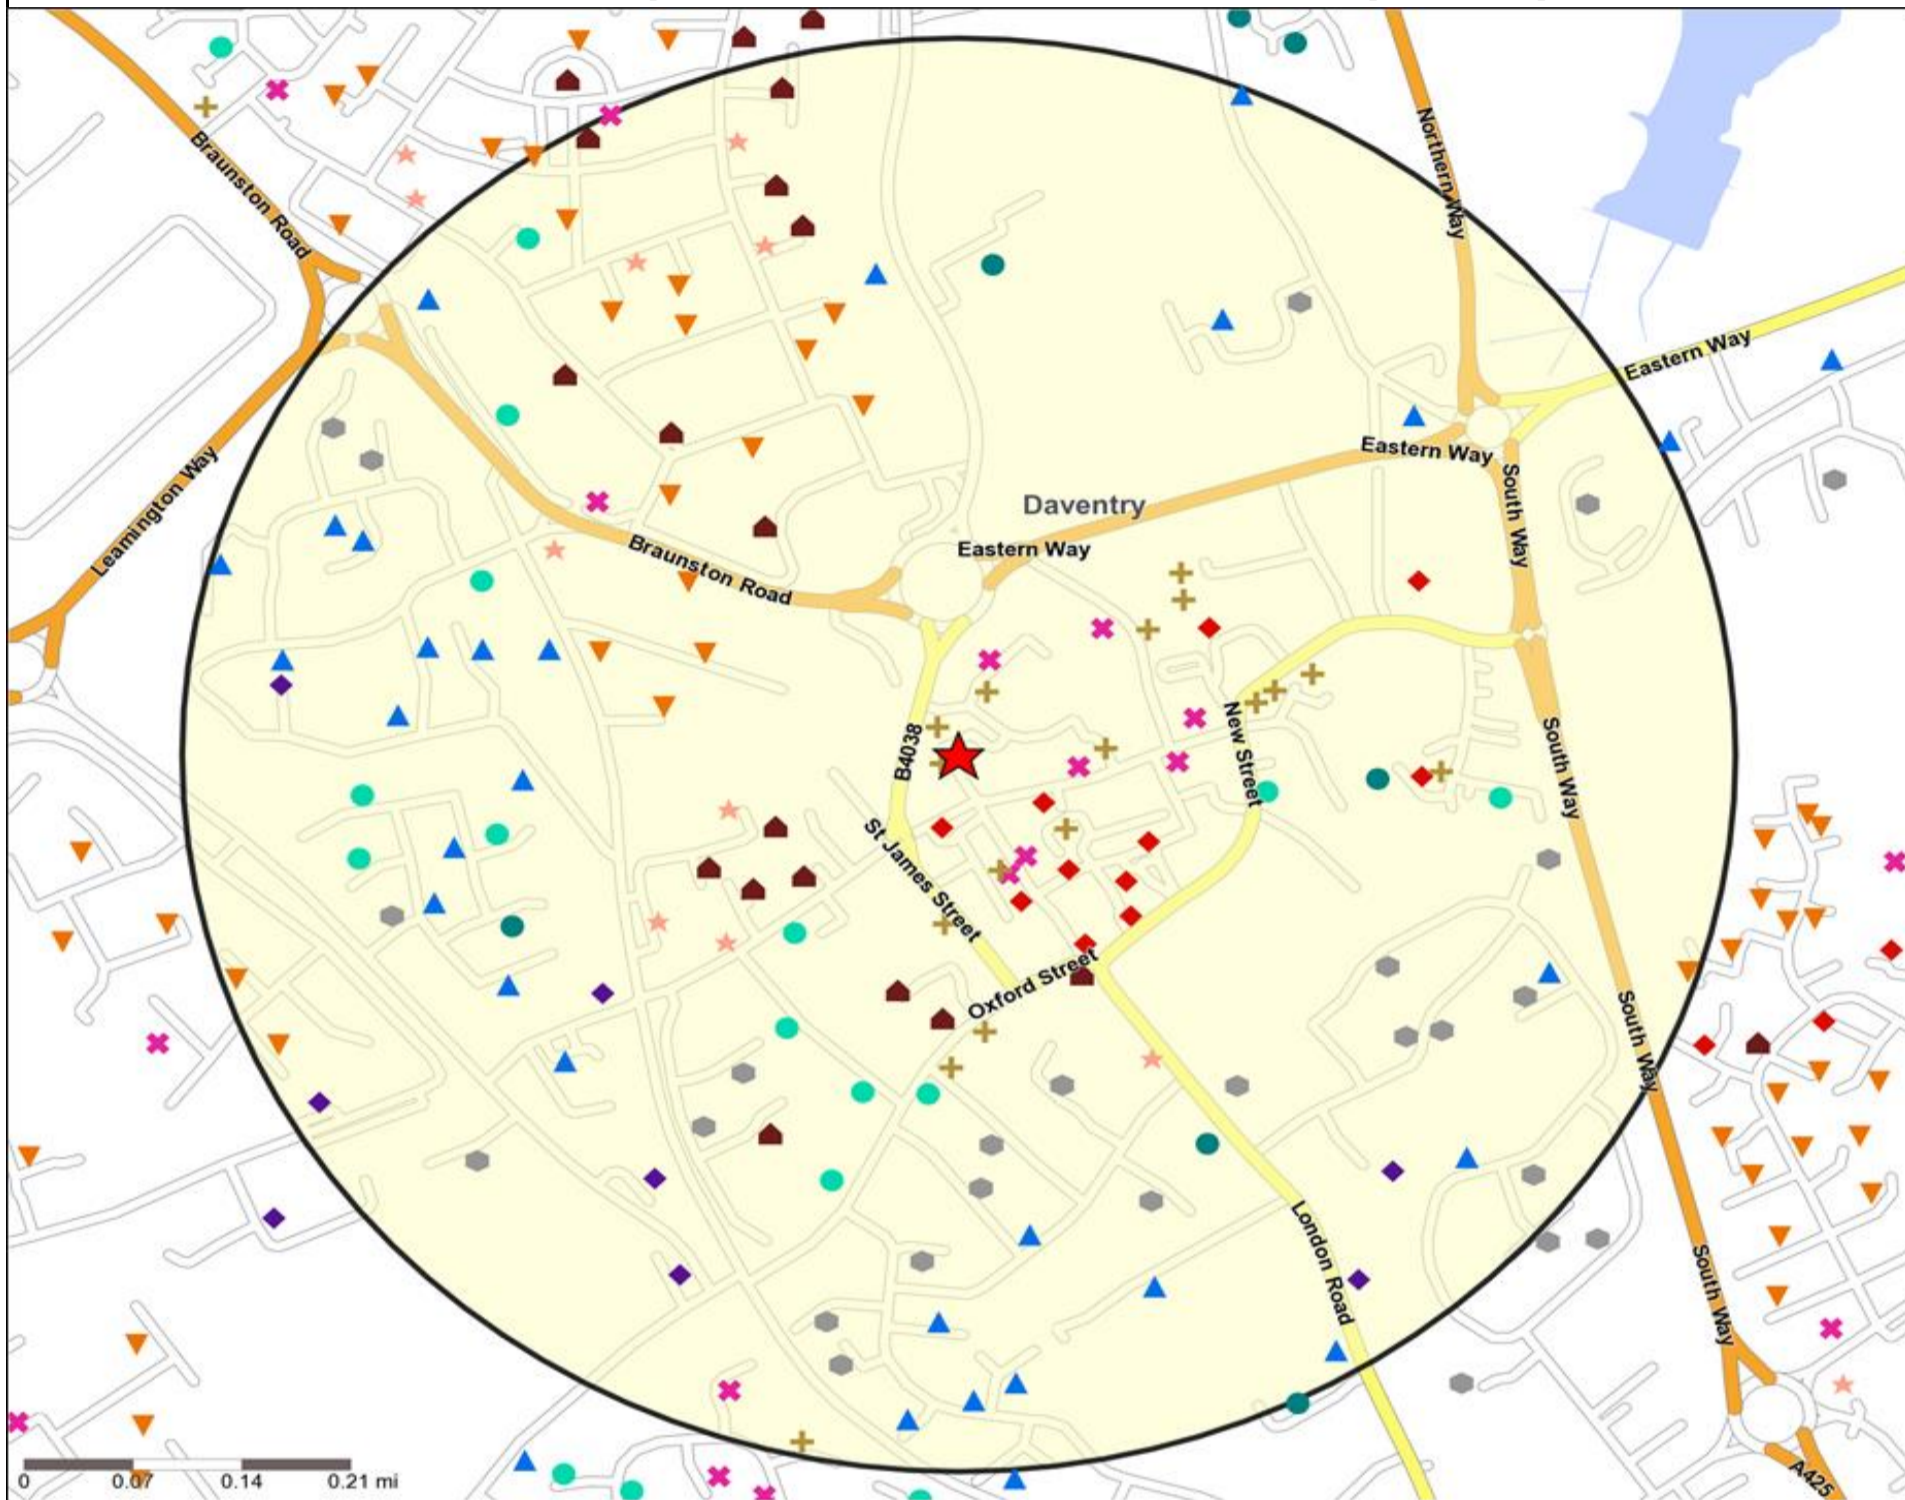

**Mosaic UK Map and Data: DUN COW, DAVENTRY (202667)**

Copyright Experian Ltd, HERE 2015. Ordnance Survey © Crown copyright 2015

- |                               |                         |                      |                       |                     |
|-------------------------------|-------------------------|----------------------|-----------------------|---------------------|
| Location                      | <b>Mosaic UK Groups</b> | D Rural Reality      | H Aspiring Homemakers | L Vintage Value     |
| 0.5, 1.5, 3 & 5 Mile Distance | A City Prosperity       | E Senior Security    | I Family Basics       | M Modest Traditions |
| Rivers, Canals and Lakes      | B Prestige Positions    | F Suburban Stability | J Transient Renters   | N Urban Cohesion    |
|                               | C Country Living        | G Domestic Success   | K Municipal Challenge | O Rental Hubs       |

### Mosaic UK Map and Data: DUN COW, DAVENTRY (202667)

Copyright Experian Ltd, HERE 2015. Ordnance Survey © Crown copyright 2015

- Location
- 0.5, 1.5, 3 & 5 Mile Distance
- Rivers, Canals and Lakes
- Mosaic UK Groups**
- A City Prosperity
- C Country Living
- D Rural Reality
- E Senior Security
- F Suburban Stability
- G Domestic Success
- H Aspiring Homemakers
- I Family Basics
- J Transient Renters
- K Municipal Challenge
- L Vintage Value
- M Modest Traditions
- N Urban Cohesion
- O Rental Hubs

### Occasions Map and Data: DUN COW, DAVENTRY (202667)

Copyright Experian Ltd, HERE 2015. Ordnance Survey © Crown copyright 2015

- ★ Location
- 0.5, 1.5, 3 & 5 Mile Distance
- ~ Rivers, Canals and Lakes
- Occasions Types
- 01 Mine's a Pint
- ◆ 02 Early Doors
- 03 Everyday is Friday
- ▲ 04 Weekend Millionaires
- 05 Out On The Town
- ▲ 06 Business and Pleasure
- 07 Sporting Pints
- 08 Student Social
- ▼ 09 Leisurely Lunch
- 10 Wining and Dining
- ▲ 11 Household Outing
- ★ 12 Midweek Meal Deal
- ◆ 13 Date Night
- ★ 14 Birthday Treat
- + 15 Pre Show Meal