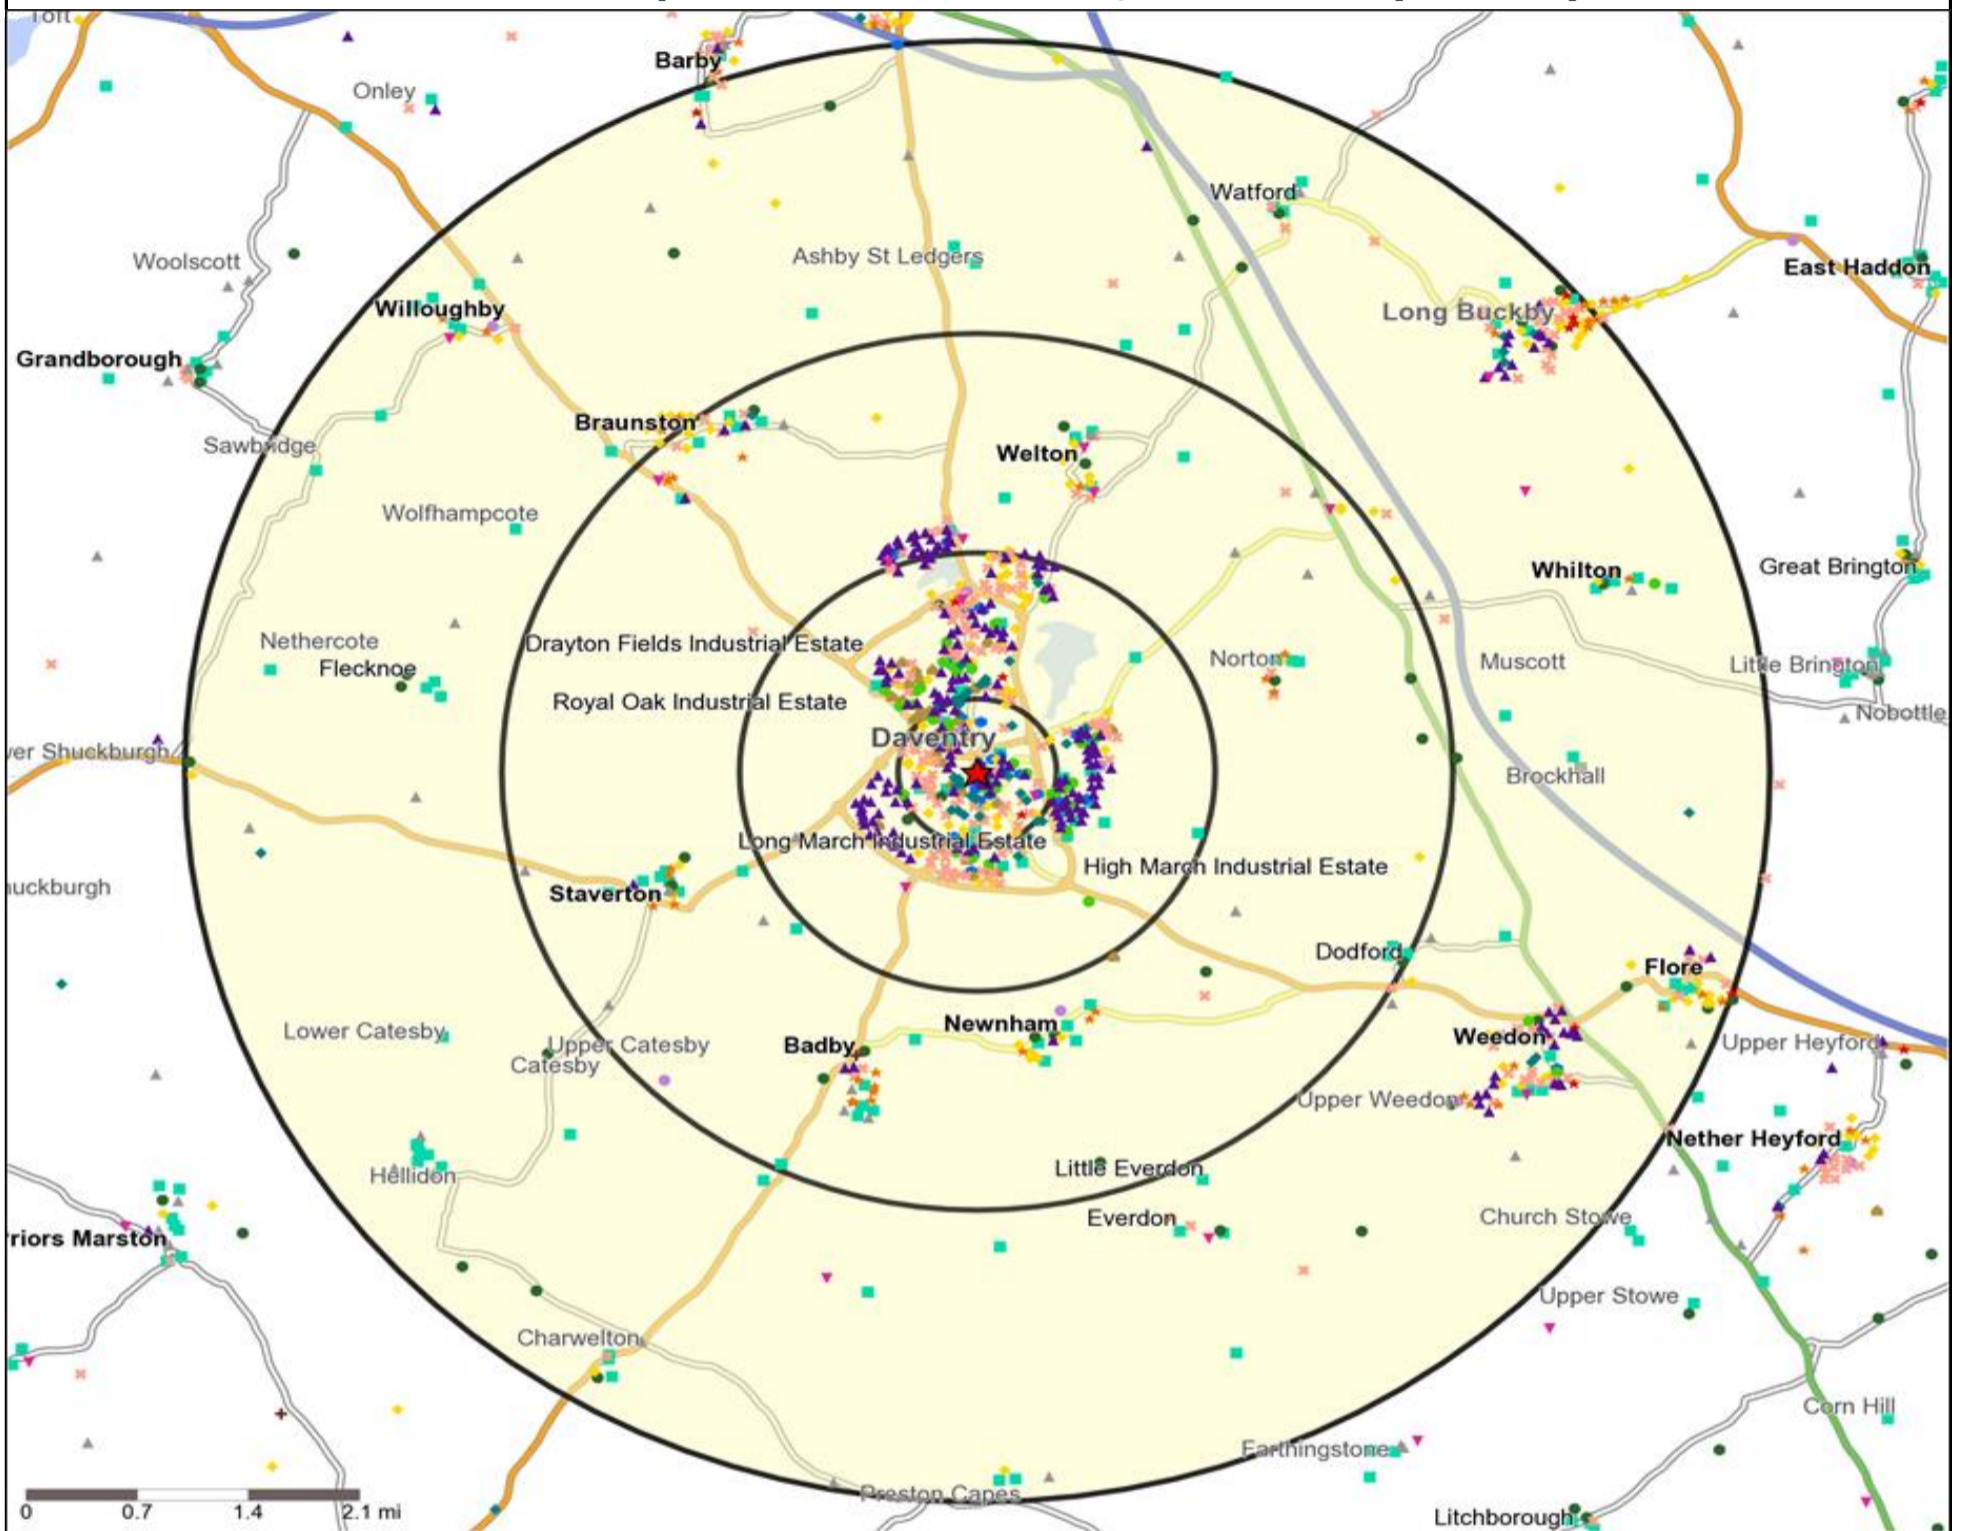

### Mosaic UK Map and Data: DUN COW, DAVENTRY (202667)

Copyright Experian Ltd, HERE 2015. Ordnance Survey © Crown copyright 2015

- Location
- 0.5, 1.5, 3 & 5 Mile Distance
- Rivers, Canals and Lakes
- Mosaic UK Groups**
- A City Prosperity
- C Country Living
- D Rural Reality
- E Senior Security
- F Suburban Stability
- G Domestic Success
- H Aspiring Homemakers
- I Family Basics
- J Transient Renters
- K Municipal Challenge
- L Vintage Value
- M Modest Traditions
- N Urban Cohesion
- O Rental Hubs

#### Mosaic UK Data Table (Residential)

	Count:	Index:
	0 - 0.5 Miles	0 - 0.5 Miles
A City Prosperity (18+)	0	0
B Prestige Positions (18+)	139	36
C Country Living (18+)	0	0
D Rural Reality (18+)	0	0
E Senior Security (18+)	809	189
F Suburban Stability (18+)	1,171	364
G Domestic Success (18+)	90	20
H Aspiring Homemakers (18+)	570	119
I Family Basics (18+)	801	211
J Transient Renters (18+)	342	112
K Municipal Challenge (18+)	177	57
L Vintage Value (18+)	540	163
M Modest Traditions (18+)	270	108
N Urban Cohesion (18+)	0	0
O Rental Hubs (18+)	360	89
<b>Adults 18+ estimate 2015</b>	<b>5,269</b>	<b>100</b>

### Occasions Map and Data: DUN COW, DAVENTRY (202667)

Copyright Experian Ltd, HERE 2015. Ordnance Survey © Crown copyright 2015

- ★ Location
- 0.5, 1.5, 3 & 5 Mile Distance
- ~ Rivers, Canals and Lakes
- Occasions Types
- 01 Mine's a Pint
- ◆ 02 Early Doors
- 03 Everyday is Friday
- ▲ 04 Weekend Millionaires
- 05 Out On The Town
- ▲ 06 Business and Pleasure
- 07 Sporting Pints
- 08 Student Social
- ▼ 09 Leisurely Lunch
- 10 Wining and Dining
- ▲ 11 Household Outing
- ★ 12 Midweek Meal Deal
- ◆ 13 Date Night
- ★ 14 Birthday Treat
- + 15 Pre Show Meal

- Location
- Branded Food
- Dry Led
- Café / Wine Bar
- Other
- Circuit Bar
- Rural Character
- 0.5, 1.5, 3 & 5 Mile Distance
- Rivers, Canals and Lakes
- Community Local