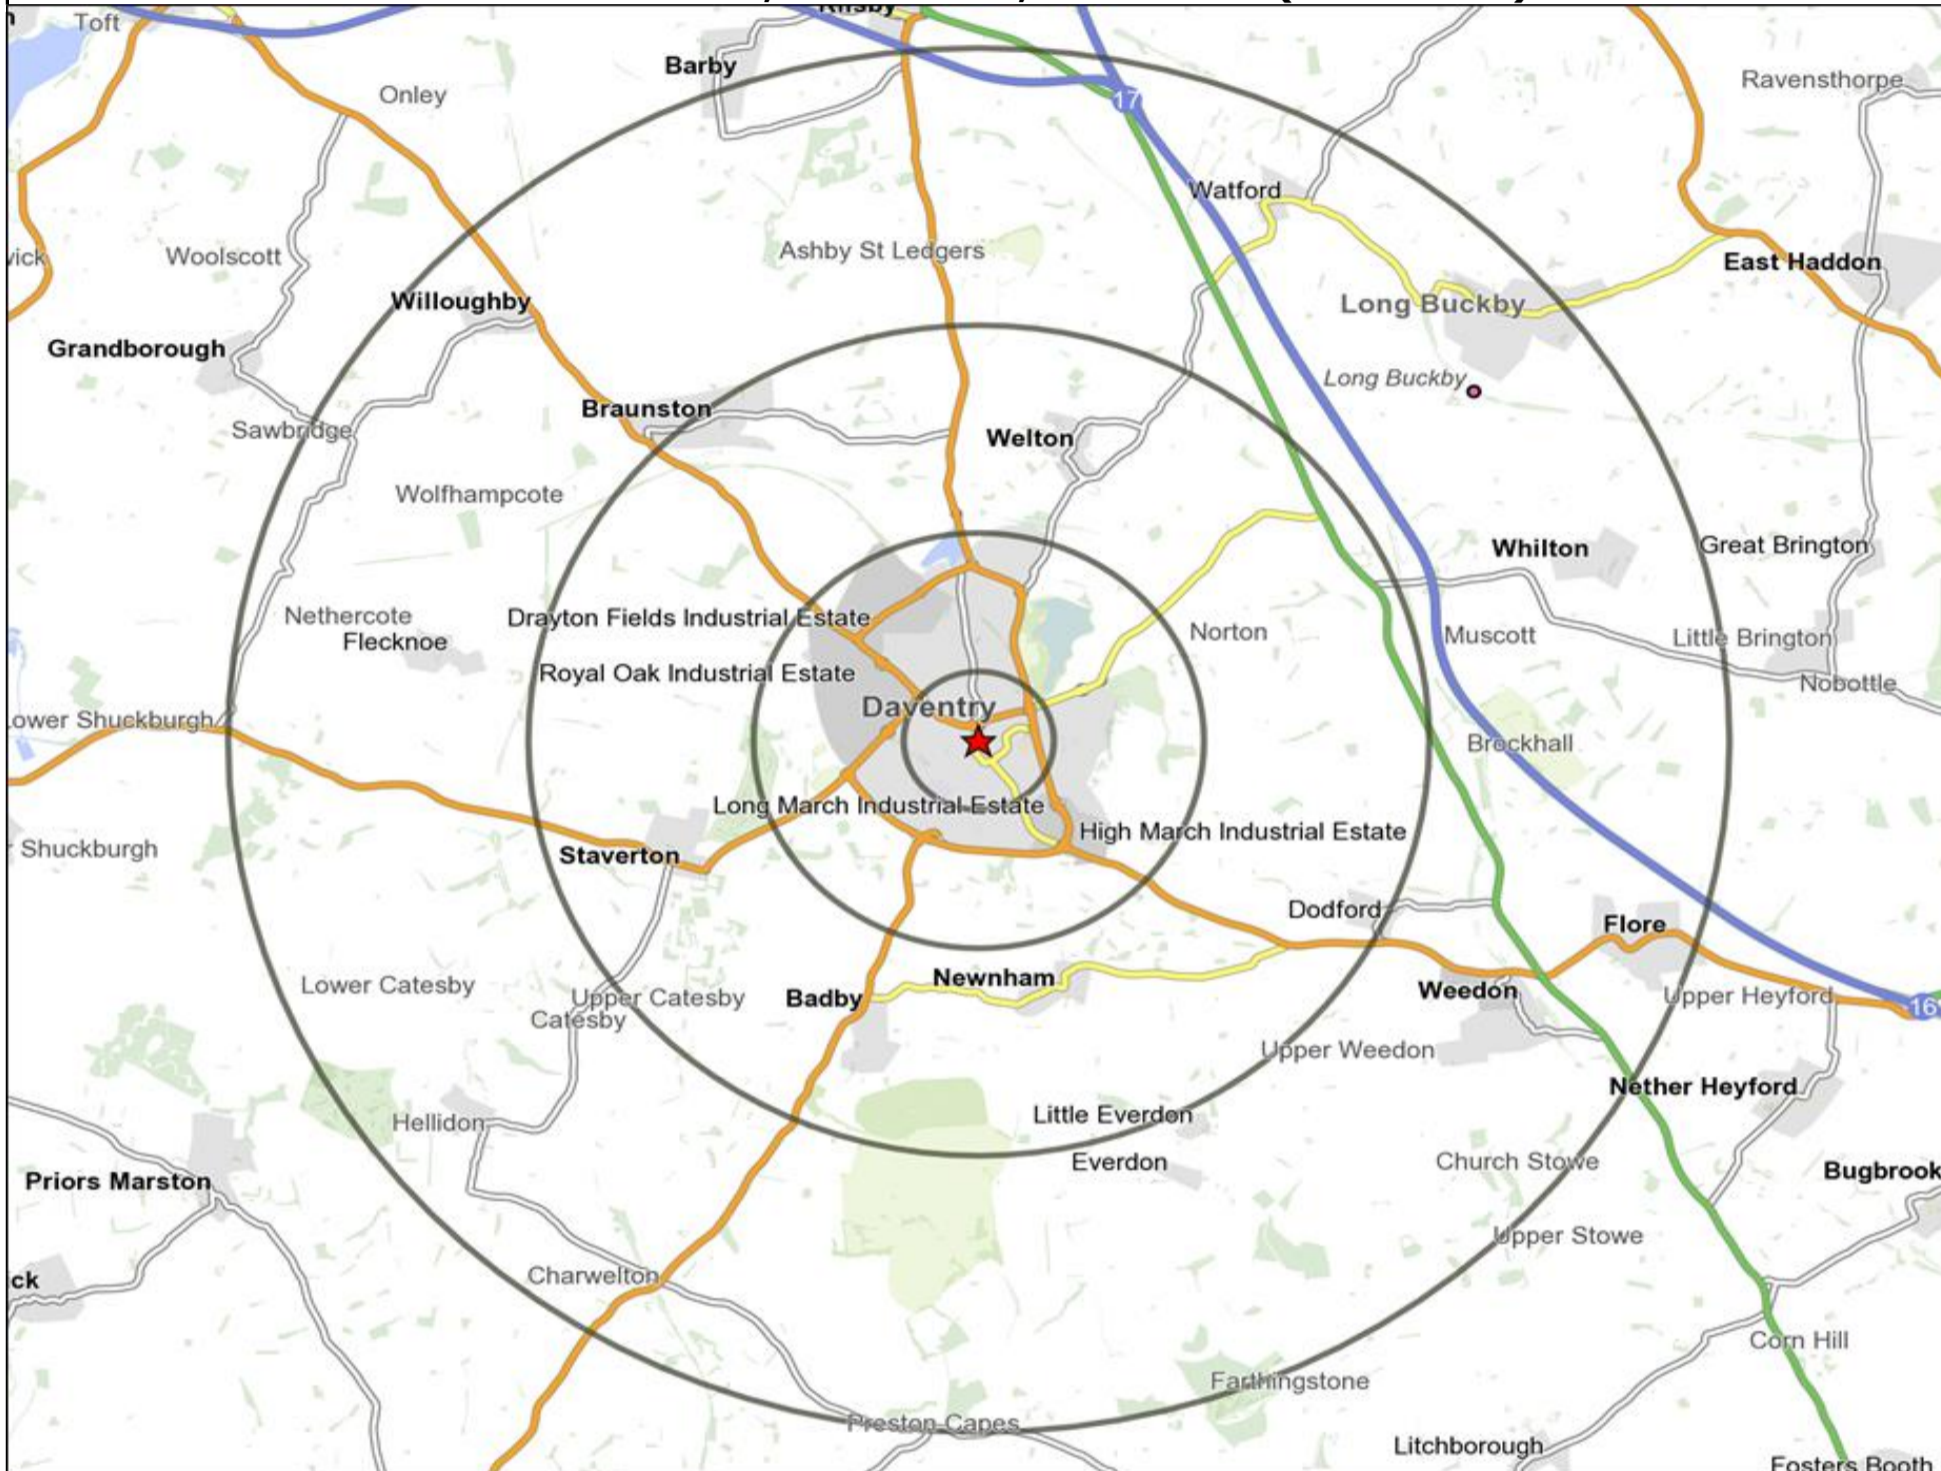

**Customer Profile Report for DUN COW, DAVENTRY (Punch Outlet Number: 202667)  
THE DUNN COW, DAVENTRY, NN11 4GG (NN11 4GG)**

Copyright Experian Ltd, HERE 2015. Ordnance Survey © Crown copyright 2015

★ Location      ○ 0.5, 1.5, 3 & 5 Mile Distance

### Mosaic UK Map and Data: DUN COW, DAVENTRY (202667)

Copyright Experian Ltd, HERE 2015. Ordnance Survey © Crown copyright 2015

- Location
- 0.5, 1.5, 3 & 5 Mile Distance
- Rivers, Canals and Lakes
- Mosaic UK Groups**
- A City Prosperity
- C Country Living
- D Rural Reality
- E Senior Security
- F Suburban Stability
- G Domestic Success
- H Aspiring Homemakers
- I Family Basics
- J Transient Renters
- K Municipal Challenge
- L Vintage Value
- M Modest Traditions
- N Urban Cohesion
- O Rental Hubs

### Occasions Map and Data: DUN COW, DAVENTRY (202667)

Copyright Experian Ltd, HERE 2015. Ordnance Survey © Crown copyright 2015

- ★ Location
- 0.5, 1.5, 3 & 5 Mile Distance
- ~ Rivers, Canals and Lakes
- Occasions Types
- 01 Mine's a Pint
- ◆ 02 Early Doors
- 03 Everyday is Friday
- ▲ 04 Weekend Millionaires
- 05 Out On The Town
- ▲ 06 Business and Pleasure
- 07 Sporting Pints
- 08 Student Social
- ▼ 09 Leisurely Lunch
- 10 Wining and Dining
- ▲ 11 Household Outing
- ★ 12 Midweek Meal Deal
- ◆ 13 Date Night
- ★ 14 Birthday Treat
- + 15 Pre Show Meal