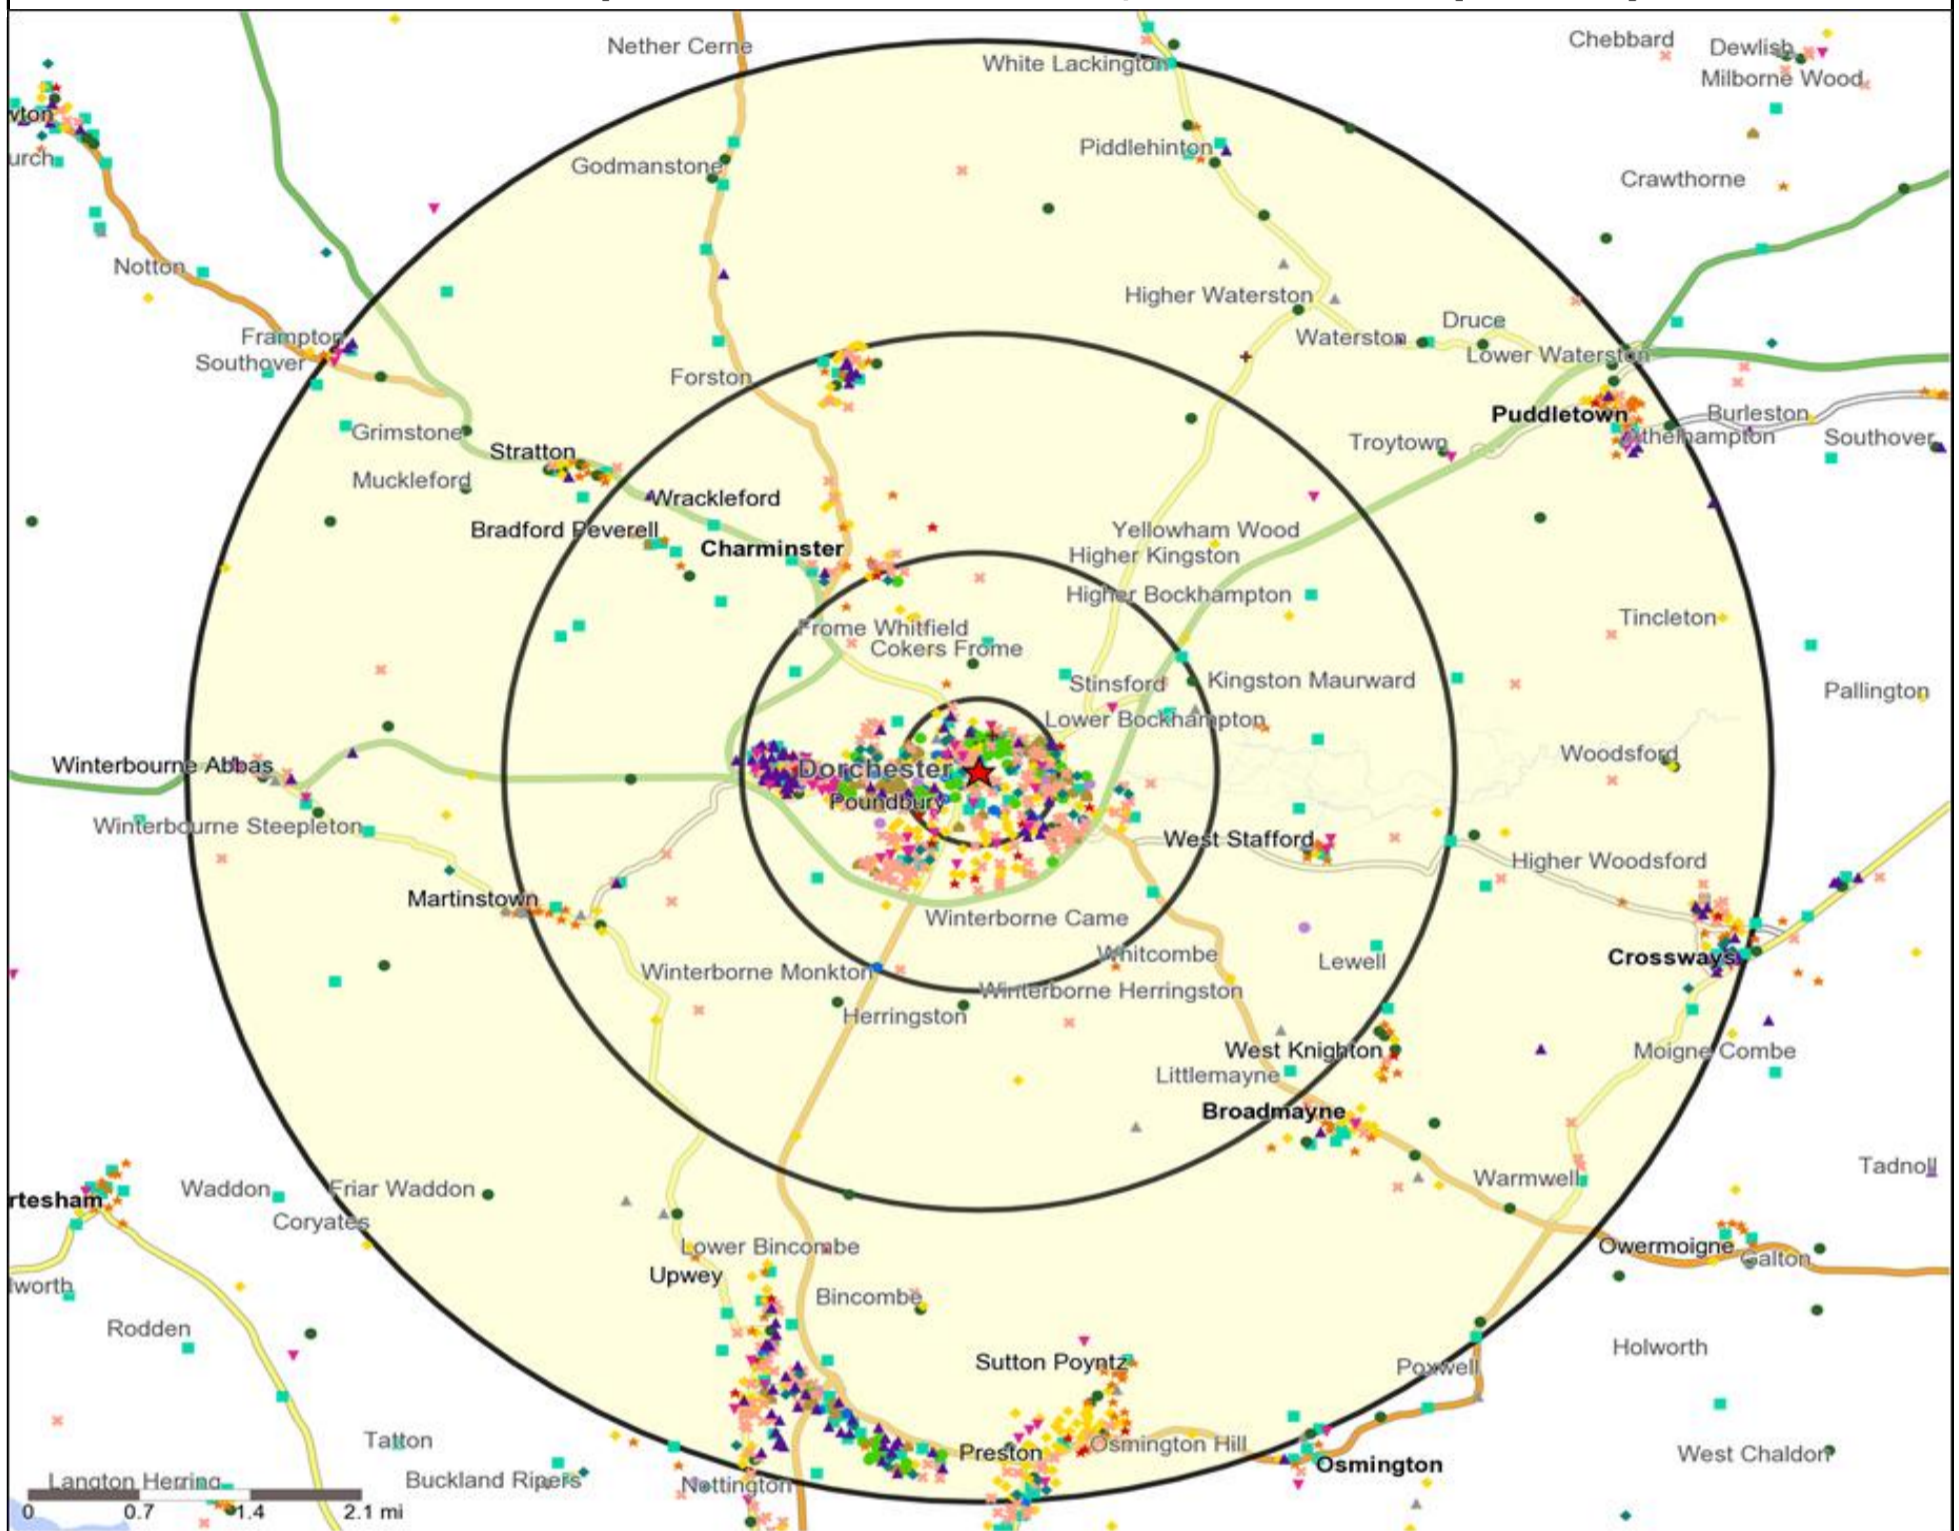

Mosaic UK Map and Data: THE GEORGE, DORCHESTER (203056)

Copyright Experian Ltd, HERE 2015. Ordnance Survey © Crown copyright 2015

- Location
- 0.5, 1.5, 3 & 5 Mile Distance
- Rivers, Canals and Lakes
- Mosaic UK Groups**
- A City Prosperity
- B Prestige Positions
- C Country Living
- D Rural Reality
- E Senior Security
- F Suburban Stability
- G Domestic Success
- H Aspiring Homemakers
- I Family Basics
- J Transient Renters
- K Municipal Challenge
- L Vintage Value
- M Modest Traditions
- N Urban Cohesion
- O Rental Hubs

Mosaic UK Data Table (Residential)

	Count:	Index:
	0 - 0.5 Miles	0 - 0.5 Miles
A City Prosperity (18+)	0	0
B Prestige Positions (18+)	229	48
C Country Living (18+)	0	0
D Rural Reality (18+)	0	0
E Senior Security (18+)	564	105
F Suburban Stability (18+)	472	117
G Domestic Success (18+)	685	123
H Aspiring Homemakers (18+)	887	148
I Family Basics (18+)	150	32
J Transient Renters (18+)	619	163
K Municipal Challenge (18+)	60	15
L Vintage Value (18+)	1,520	366
M Modest Traditions (18+)	45	14
N Urban Cohesion (18+)	362	105
O Rental Hubs (18+)	1,004	198
Adults 18+ estimate 2015	6,597	100

Occasions Map and Data: THE GEORGE, DORCHESTER (203056)

Copyright Experian Ltd, HERE 2015. Ordnance Survey © Crown copyright 2015

- ★ Location
- 0.5, 1.5, 3 & 5 Mile Distance
- ~ Rivers, Canals and Lakes
- Occasions Types
- 01 Mine's a Pint
- ◆ 02 Early Doors
- 03 Everyday is Friday
- ▲ 04 Weekend Millionaires
- 05 Out On The Town
- ▲ 06 Business and Pleasure
- 07 Sporting Pints
- 08 Student Social
- ▼ 09 Leisurely Lunch
- 10 Wining and Dining
- 11 Household Outing
- ★ 12 Midweek Meal Deal
- ◆ 13 Date Night
- ★ 14 Birthday Treat
- + 15 Pre Show Meal