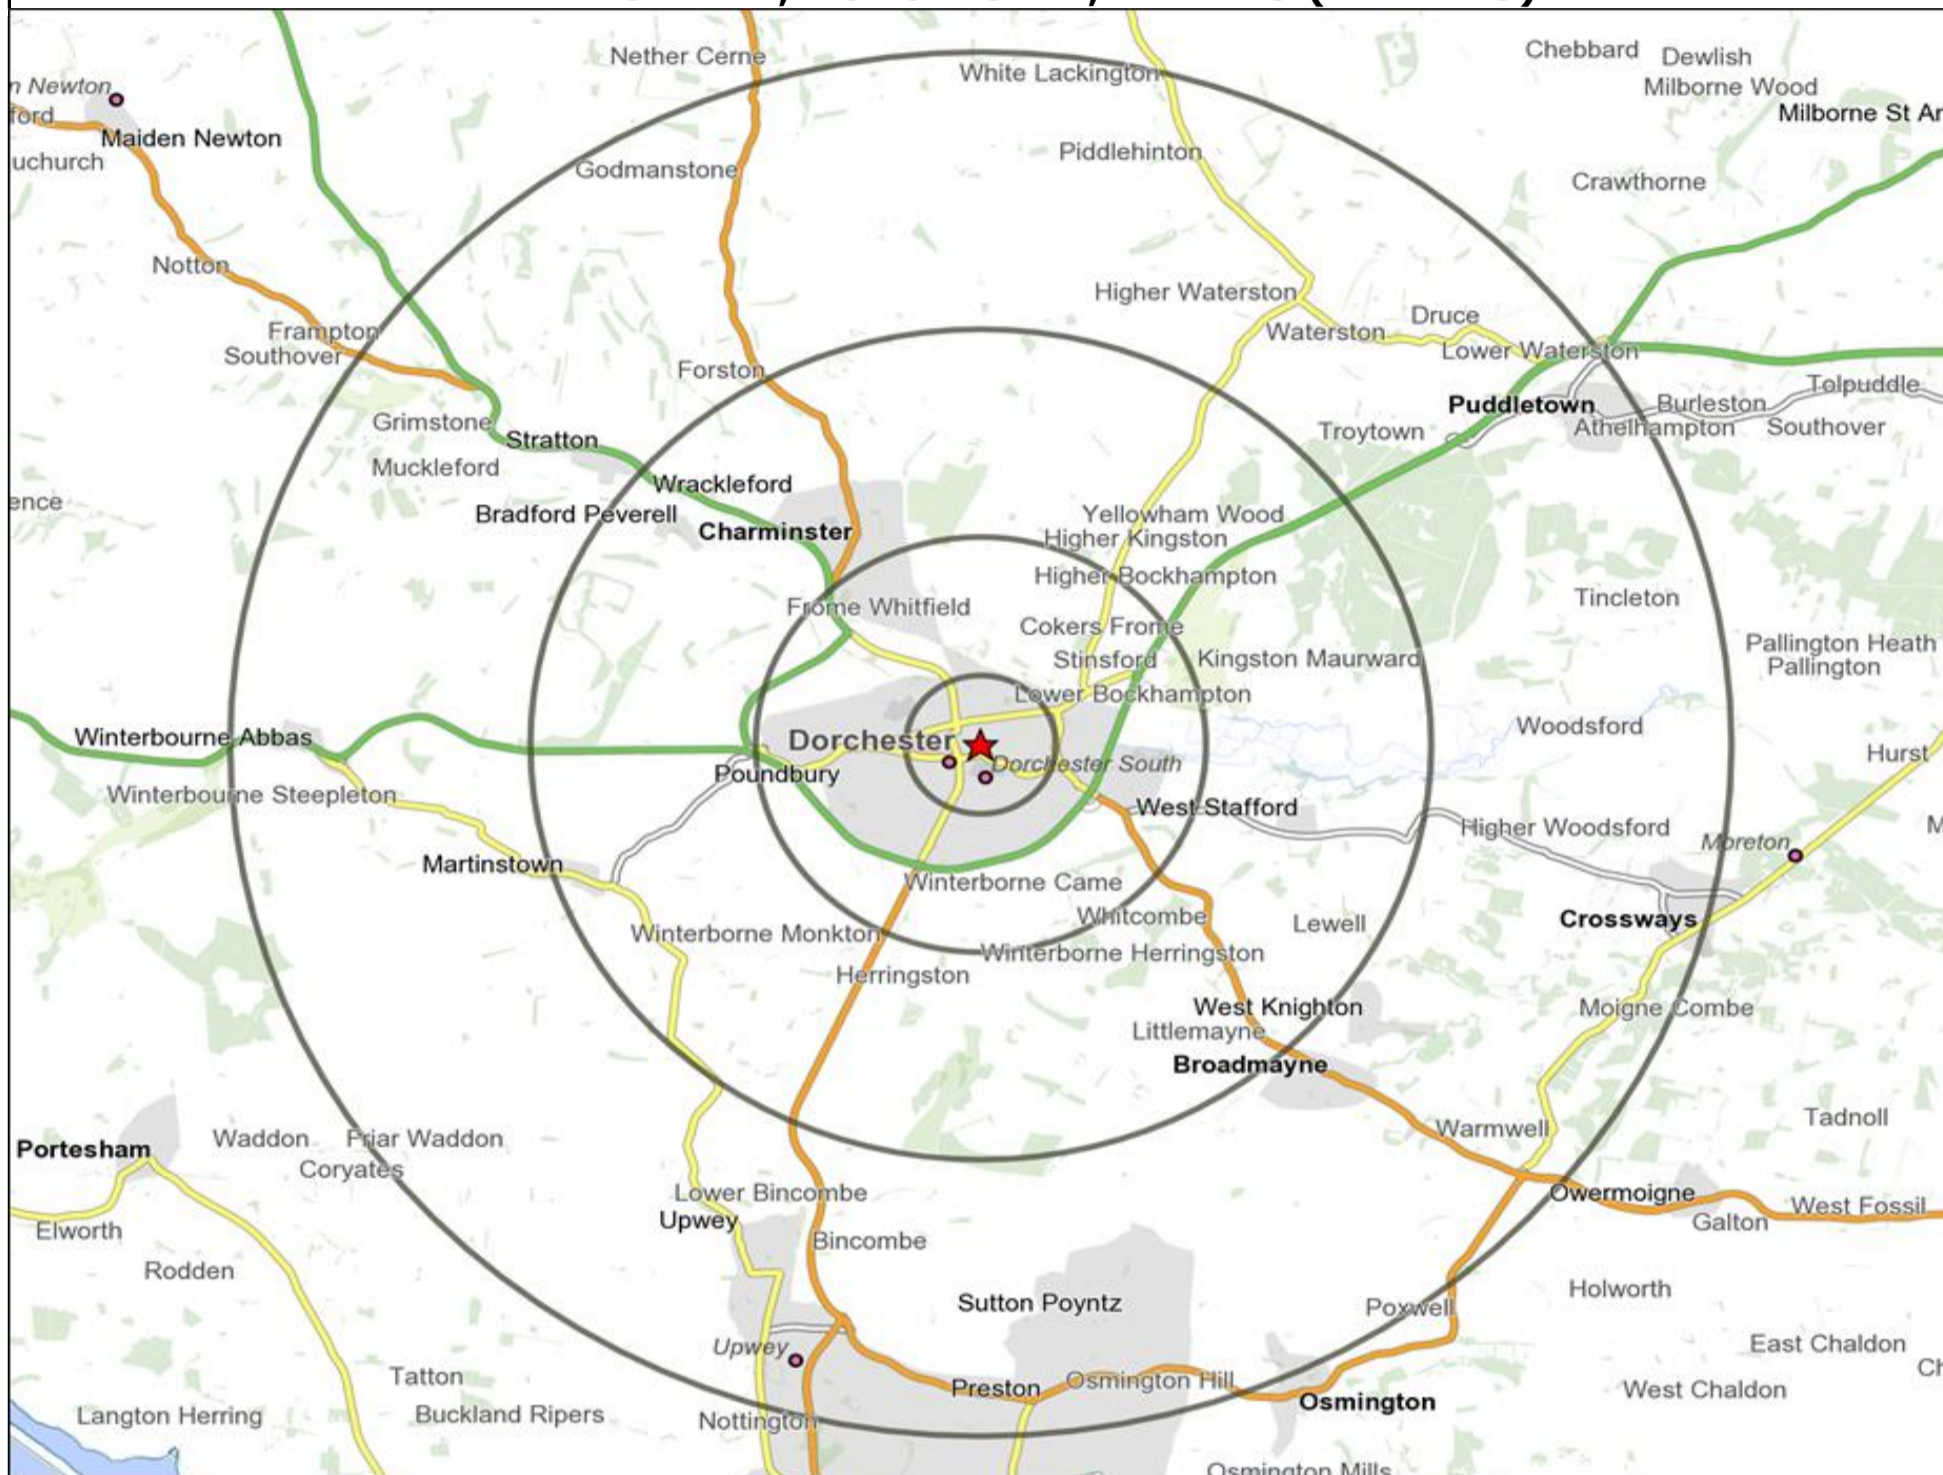

**Customer Profile Report for THE GEORGE, DORCHESTER (Punch Outlet Number: 203056)
TRINITY STREET, DORCHESTER, DT1 1TU (DT 1 1TU)**

Copyright Experian Ltd, HERE 2015. Ordnance Survey © Crown copyright 2015

★ Location   ○ 0.5, 1.5, 3 & 5 Mile Distance

Age Data Table

	Count:					Index:				
	0 - 0.5 Miles	0 - 1.5 Miles	0 - 3.0 Miles	0 - 5.0 Miles	15 Min Drivetime	0 - 0.5 Miles	0 - 1.5 Miles	0 - 3.0 Miles	0 - 5.0 Miles	15 Min Drivetime
0-15	1,222	3,574	4,239	7,538	8,852	81	94	94	93	92
16-17	184	530	619	981	1,186	98	113	111	98	100
18-24	740	1,665	1,856	2,919	3,356	102	91	85	75	73
25-34	995	2,224	2,467	4,301	5,031	90	80	75	73	72
35-44	867	2,187	2,595	4,701	5,502	85	85	85	86	85
45-54	1,120	2,875	3,489	6,409	7,750	98	100	102	105	107
55-64	861	2,279	2,828	5,625	6,776	95	100	104	115	117
65+	2,059	4,910	5,922	10,609	12,585	142	135	137	137	137
Population estimate 2015	8,048	20,244	24,015	43,083	51,038	100	100	100	100	100

Ethnicity - Census 2011

	Count:					%:				
	0 - 0.5 Miles	0 - 1.5 Miles	0 - 3.0 Miles	0 - 5.0 Miles	15 Min Drivetime	0 - 0.5 Miles	0 - 1.5 Miles	0 - 3.0 Miles	0 - 5.0 Miles	15 Min Drivetime
White	7,529	19,083	22,781	41,571	49,275	96%	96%	97%	98%	98%
Mixed / Multiple Ethnic Groups	90	218	234	355	423	1%	1%	1%	1%	1%
Asian / Asian British	149	344	361	491	549	2%	2%	2%	1%	1%
Black / African / Caribbean / Black British	37	57	61	74	83	0%	0%	0%	0%	0%
Other Ethnic Group	48	75	89	113	127	1%	0%	0%	0%	0%
All People (Ethnic Group)	7,853	19,777	23,526	42,604	50,457	100	100	100	100	100