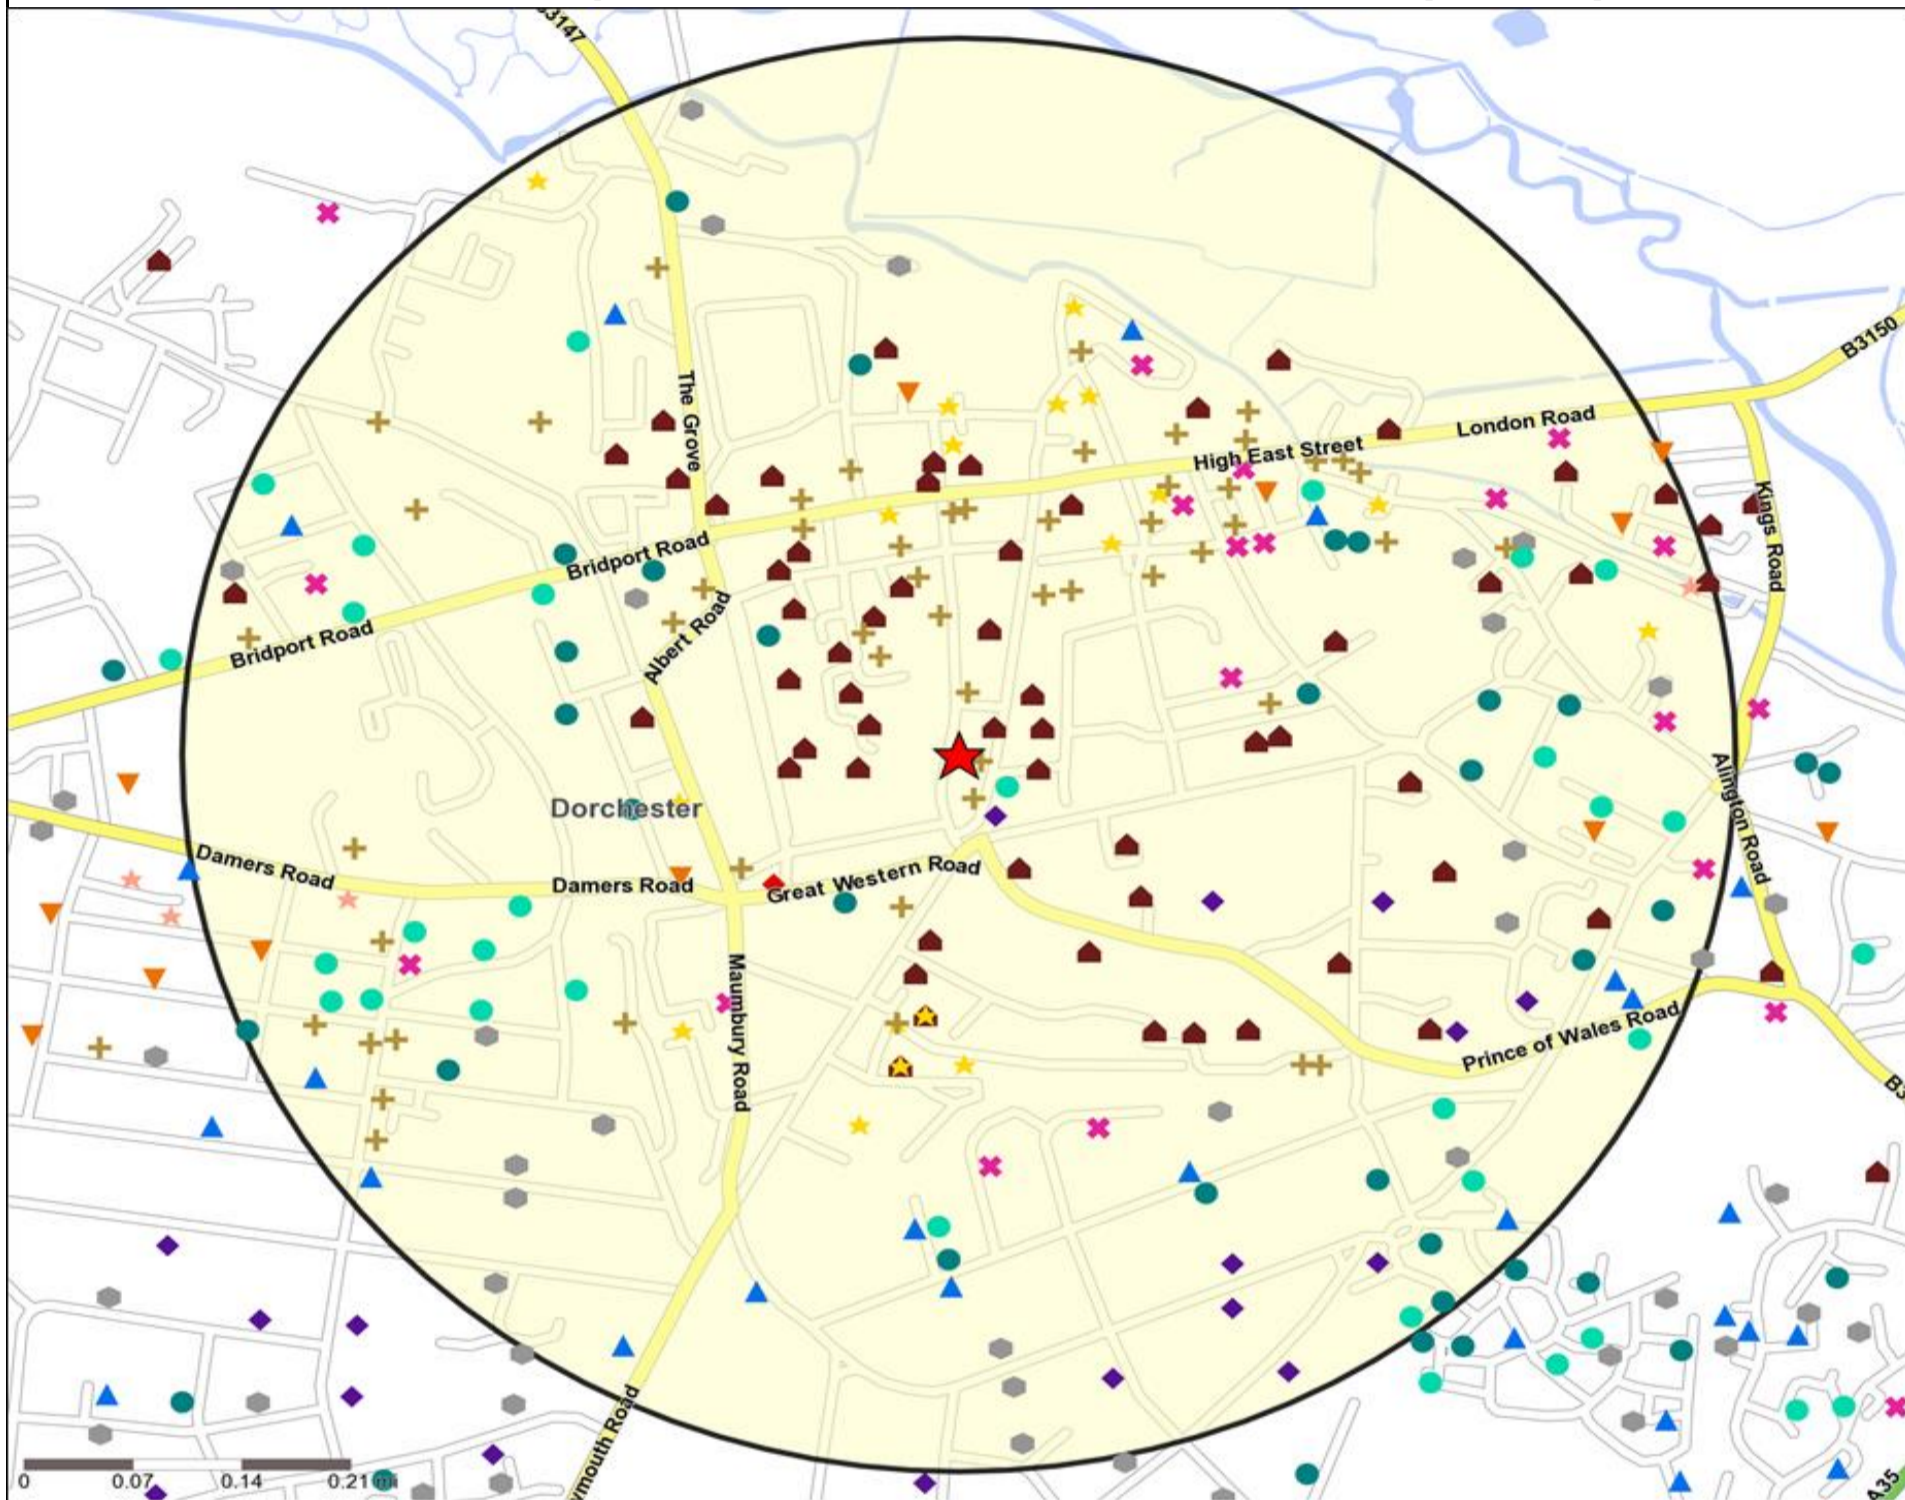

Mosaic UK Map and Data: THE GEORGE, DORCHESTER (203056)

Copyright Experian Ltd, HERE 2015. Ordnance Survey © Crown copyright 2015

- ★ Location
- 0.5, 1.5, 3 & 5 Mile Distance
- ~ Rivers, Canals and Lakes
- Mosaic UK Groups
- A City Prosperity
- ◆ B Prestige Positions
- C Country Living
- ▲ D Rural Reality
- E Senior Security
- ▲ F Suburban Stability
- G Domestic Success
- H Aspiring Homemakers
- ▼ I Family Basics
- ✕ J Transient Renters
- ◆ K Municipal Challenge
- L Vintage Value
- ★ M Modest Traditions
- ★ N Urban Cohesion
- + O Rental Hubs

Mosaic UK Map and Data: THE GEORGE, DORCHESTER (203056)

Copyright Experian Ltd, HERE 2015. Ordnance Survey © Crown copyright 2015

- Location
- 0.5, 1.5, 3 & 5 Mile Distance
- Rivers, Canals and Lakes
- Mosaic UK Groups**
- A City Prosperity
- B Prestige Positions
- C Country Living
- D Rural Reality
- E Senior Security
- F Suburban Stability
- G Domestic Success
- H Aspiring Homemakers
- I Family Basics
- J Transient Renters
- K Municipal Challenge
- L Vintage Value
- M Modest Traditions
- N Urban Cohesion
- O Rental Hubs

Occasions Map and Data: THE GEORGE, DORCHESTER (203056)

Copyright Experian Ltd, HERE 2015. Ordnance Survey © Crown copyright 2015

- ★ Location
- 0.5, 1.5, 3 & 5 Mile Distance
- ~ Rivers, Canals and Lakes
- Occasions Types
- 01 Mine's a Pint
- ◆ 02 Early Doors
- 03 Everyday is Friday
- ▲ 04 Weekend Millionaires
- 05 Out On The Town
- ▲ 06 Business and Pleasure
- 07 Sporting Pints
- 08 Student Social
- ▼ 09 Leisurely Lunch
- 10 Wining and Dining
- 11 Household Outing
- ★ 12 Midweek Meal Deal
- ◆ 13 Date Night
- ★ 14 Birthday Treat
- + 15 Pre Show Meal