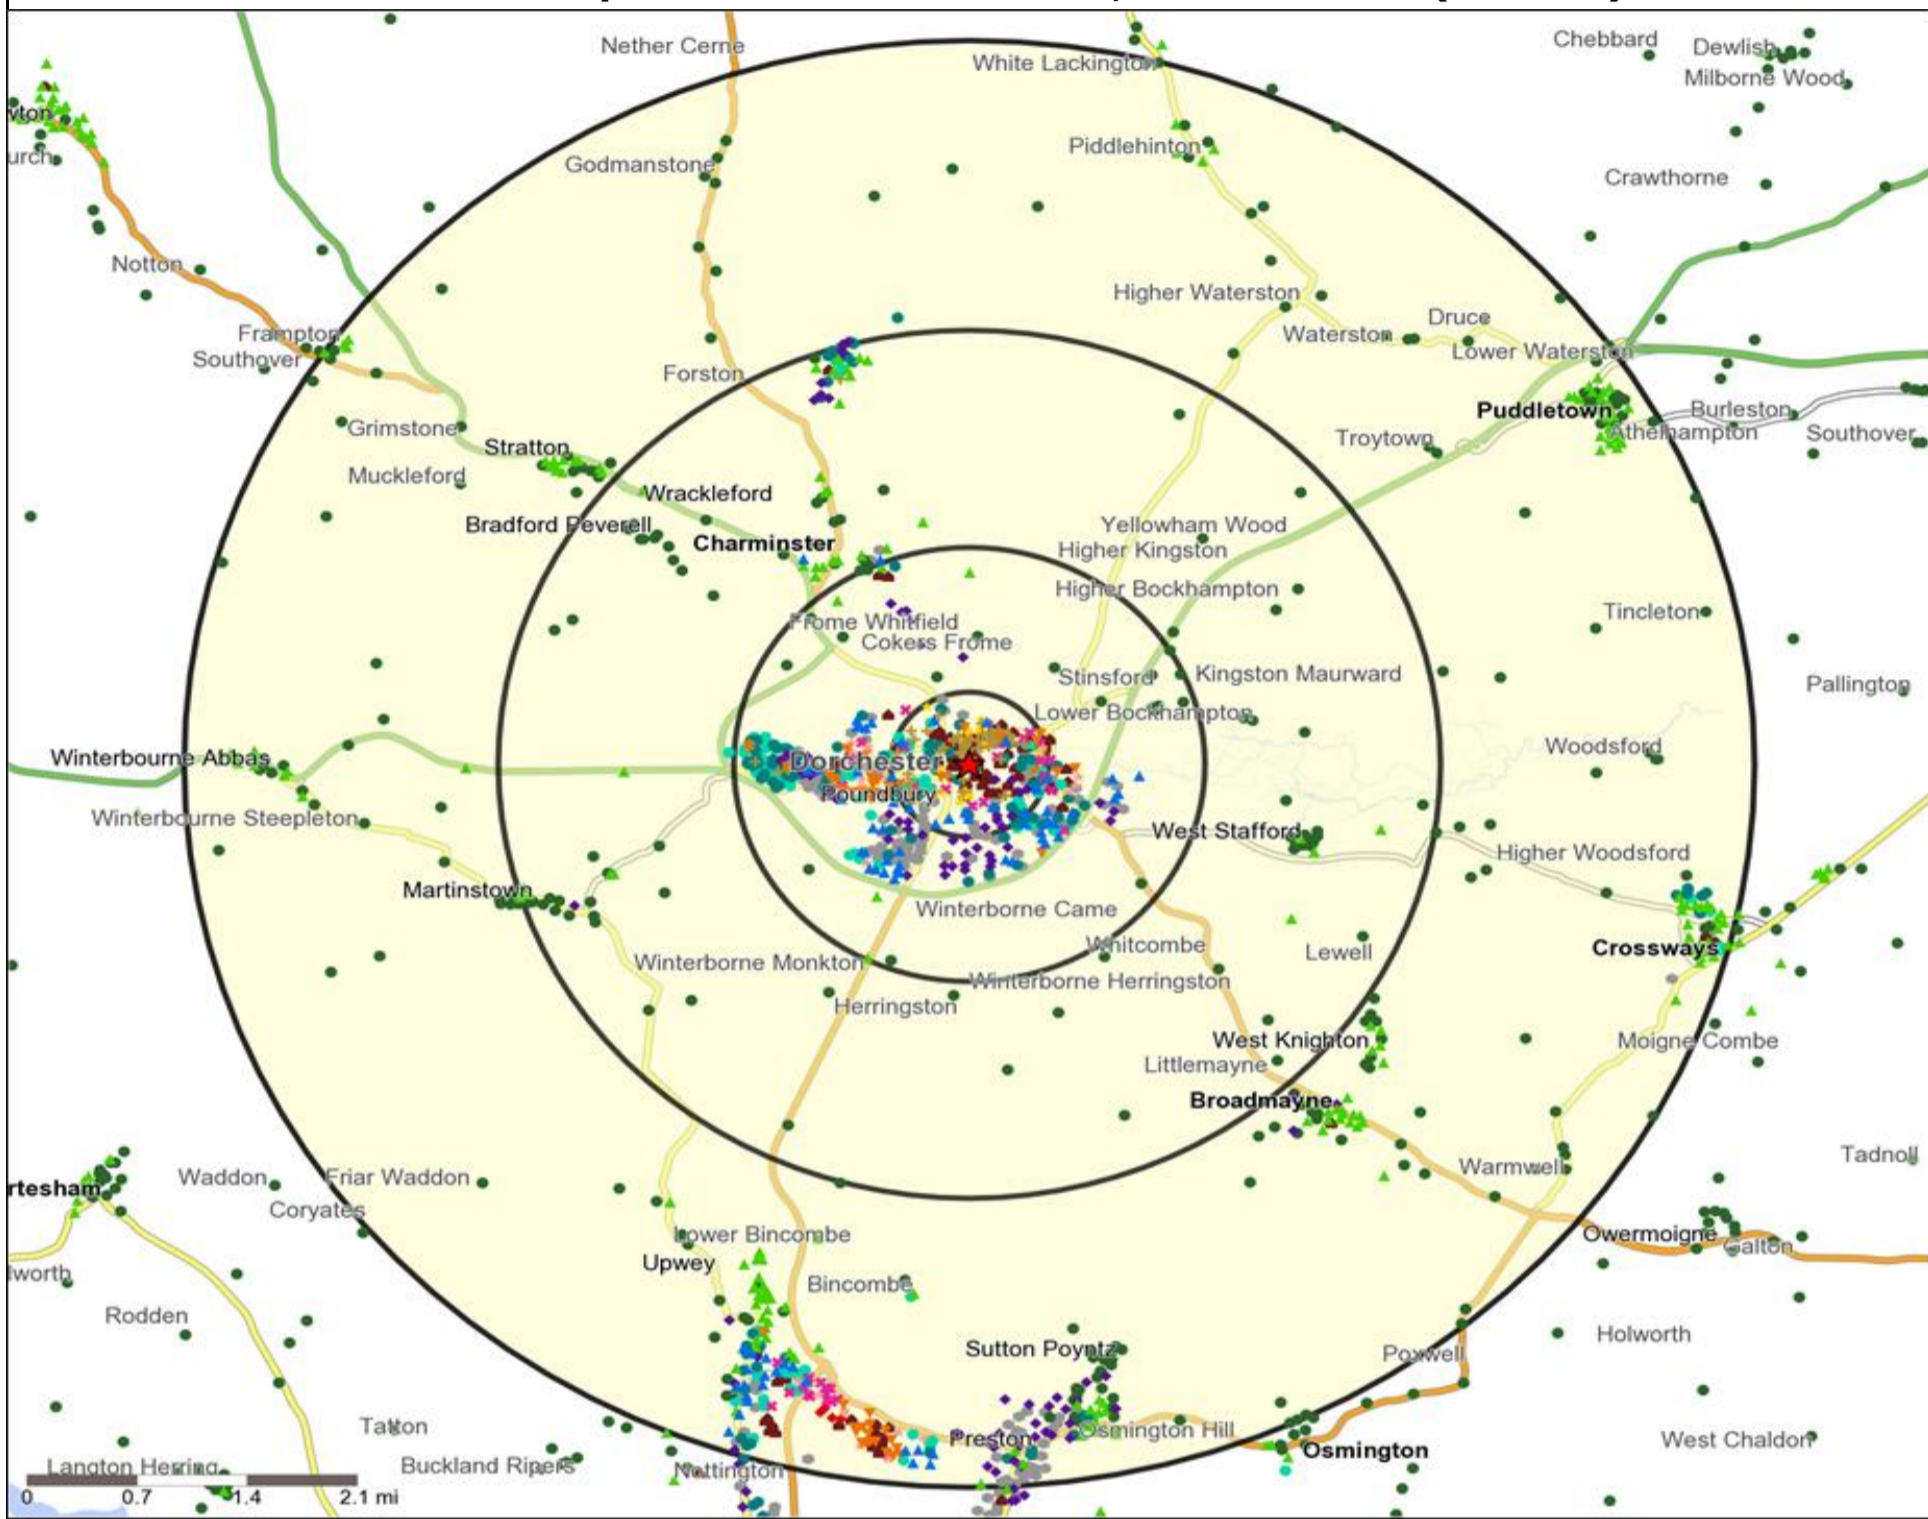

★ Location ○ 0.5, 1.5, 3 & 5 Mile Distance

Age Data Table

	Count:					Index:				
	0 - 0.5 Miles	0 - 1.5 Miles	0 - 3.0 Miles	0 - 5.0 Miles	15 Min Drivetime	0 - 0.5 Miles	0 - 1.5 Miles	0 - 3.0 Miles	0 - 5.0 Miles	15 Min Drivetime
0-15	1,222	3,574	4,239	7,538	8,852	81	94	94	93	92
16-17	184	530	619	981	1,186	98	113	111	98	100
18-24	740	1,665	1,856	2,919	3,356	102	91	85	75	73
25-34	995	2,224	2,467	4,301	5,031	90	80	75	73	72
35-44	867	2,187	2,595	4,701	5,502	85	85	85	86	85
45-54	1,120	2,875	3,489	6,409	7,750	98	100	102	105	107
55-64	861	2,279	2,828	5,625	6,776	95	100	104	115	117
65+	2,059	4,910	5,922	10,609	12,585	142	135	137	137	137
Population estimate 2015	8,048	20,244	24,015	43,083	51,038	100	100	100	100	100

Mosaic UK Map and Data: THE GEORGE, DORCHESTER (203056)

Copyright Experian Ltd, HERE 2015. Ordnance Survey © Crown copyright 2015

- ★ Location
- 0.5, 1.5, 3 & 5 Mile Distance
- ~ Rivers, Canals and Lakes
- Mosaic UK Groups
- A City Prosperity
- ◆ B Prestige Positions
- C Country Living
- ▲ D Rural Reality
- E Senior Security
- ▲ F Suburban Stability
- G Domestic Success
- H Aspiring Homemakers
- ▼ I Family Basics
- ✕ J Transient Renters
- ◆ K Municipal Challenge
- L Vintage Value
- ★ M Modest Traditions
- ★ N Urban Cohesion
- + O Rental Hubs

Occasions Map and Data: THE GEORGE, DORCHESTER (203056)

Copyright Experian Ltd, HERE 2015. Ordnance Survey © Crown copyright 2015

- ★ Location
- 0.5, 1.5, 3 & 5 Mile Distance
- ~ Rivers, Canals and Lakes
- Occasions Types
- 01 Mine's a Pint
- ◆ 02 Early Doors
- 03 Everyday is Friday
- ▲ 04 Weekend Millionaires
- 05 Out On The Town
- ▲ 06 Business and Pleasure
- 07 Sporting Pints
- 08 Student Social
- ▼ 09 Leisurely Lunch
- 10 Wining and Dining
- 11 Household Outing
- ★ 12 Midweek Meal Deal
- ◆ 13 Date Night
- ★ 14 Birthday Treat
- + 15 Pre Show Meal