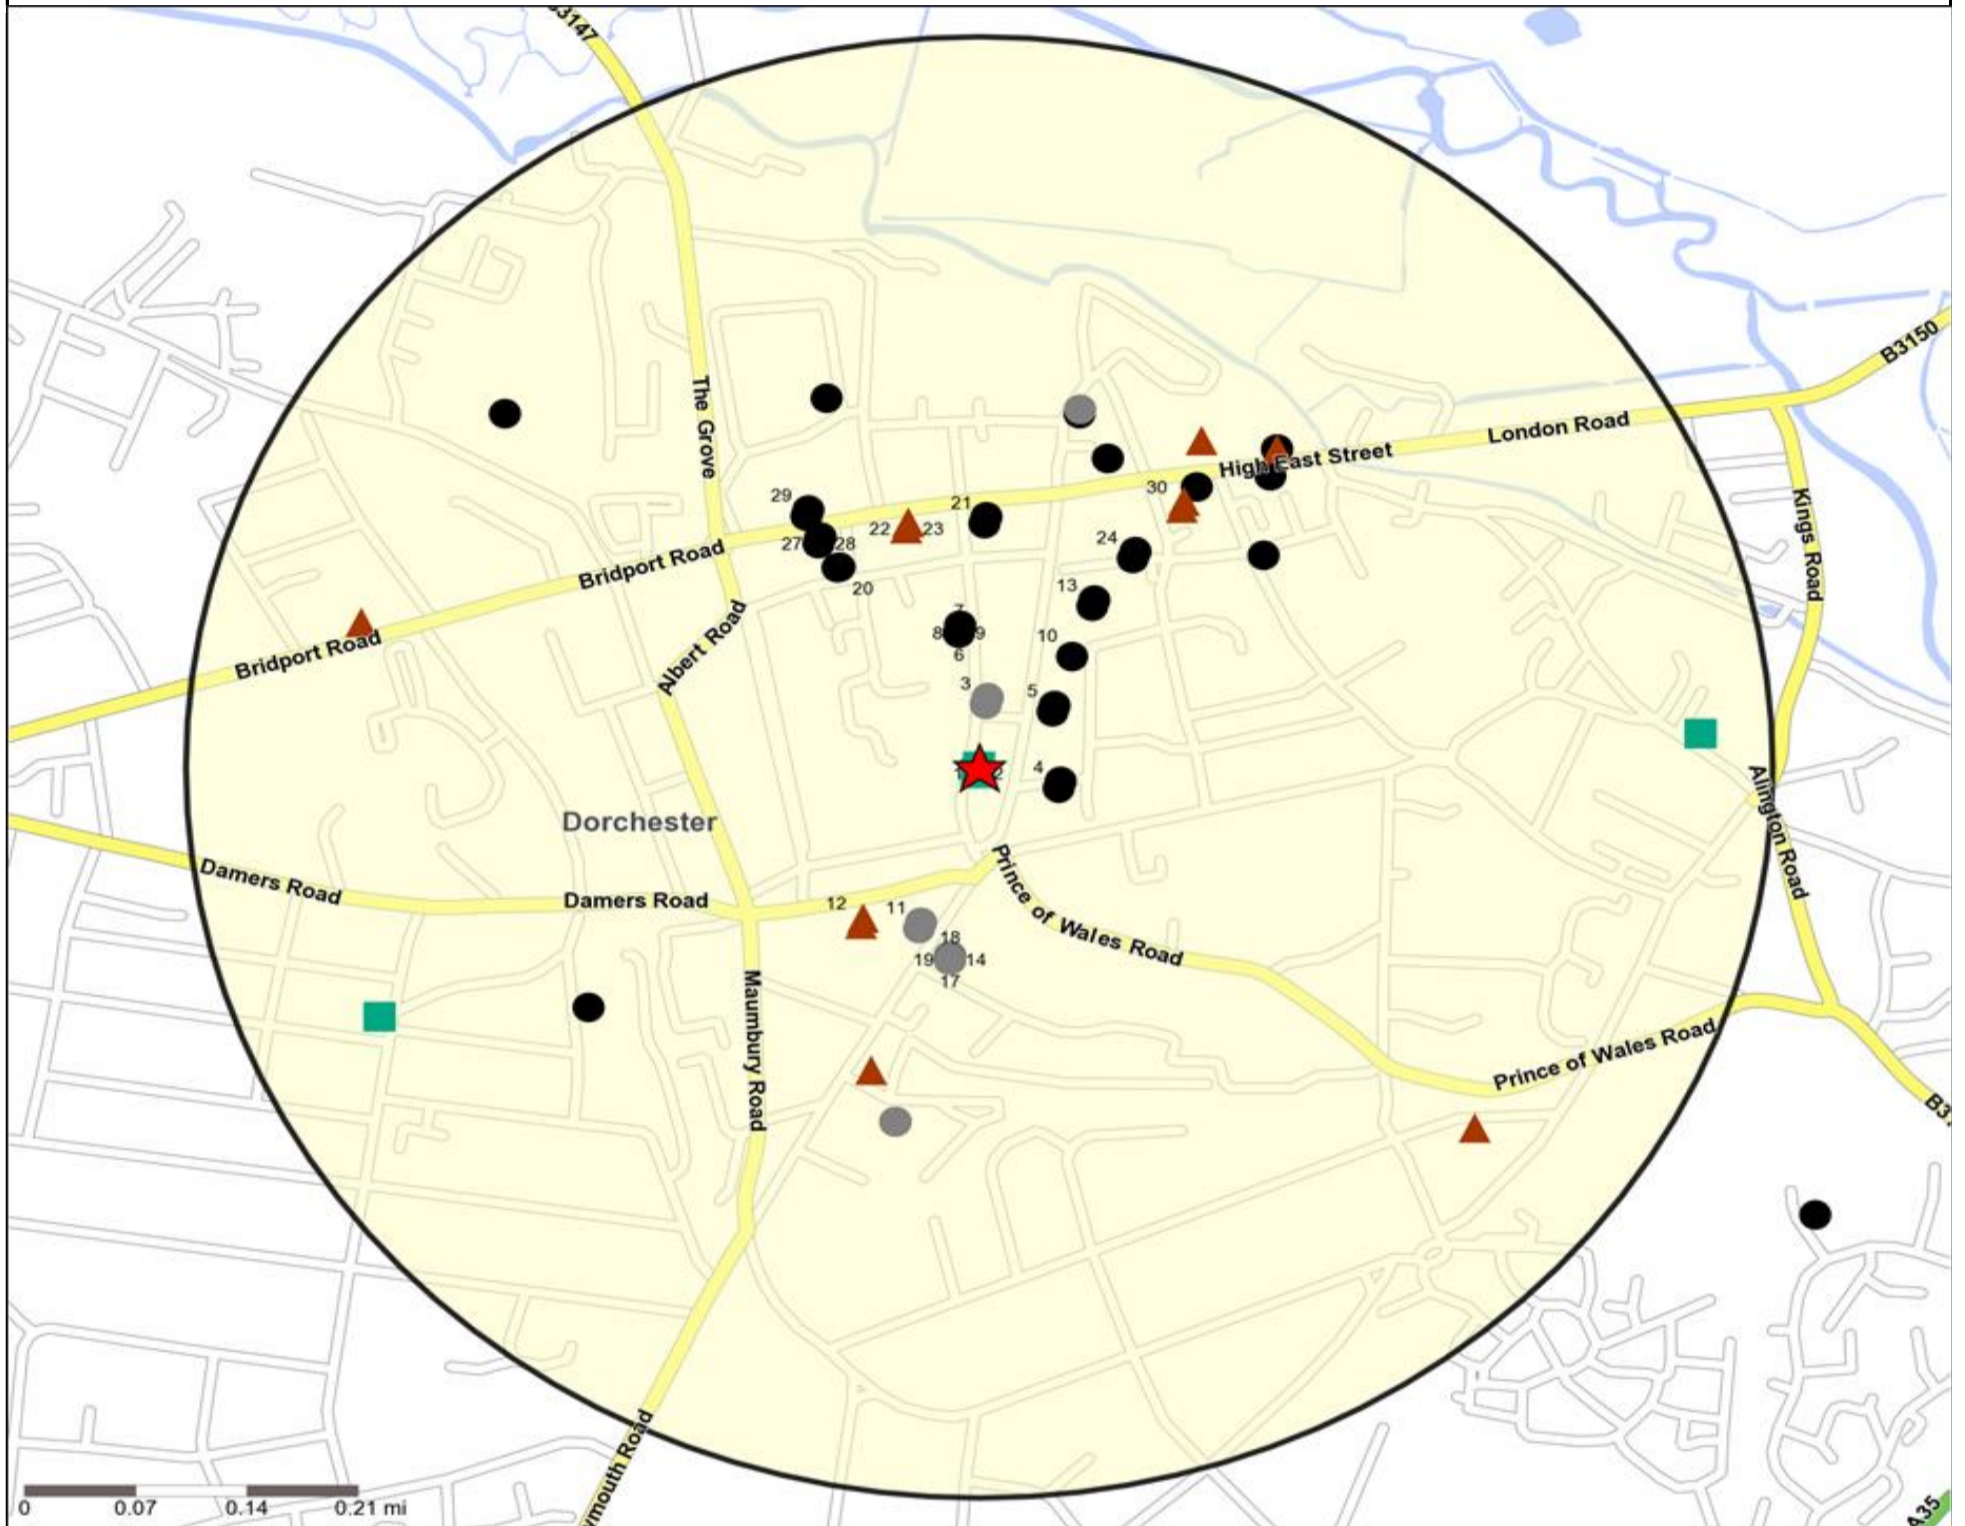

Competition Map and Data: THE GEORGE, DORCHESTER (203056)

Numbers on competition points relate to the distance ranking in the competition table on page 7. Copyright Experian Ltd, HERE 2015. Ordnance Survey © Crown copyright 2015

Competition Type Summary Table

Reporting Category	0 - 0.5 Miles	0 - 1.5 Miles	0 - 3.0 Miles	0 - 5.0 Miles
Café / Wine Bar	5	5	6	6
Circuit Bar	8	8	8	8
Community Local	3	4	5	12
Dry Led	0	1	3	9
Branded Food Pub	0	1	1	1
Rural	0	0	0	2
Other	36	41	45	55
Total	52	60	68	93

Competition Type Summary Table

Reporting Category	0 - 0.5 Miles
Café / Wine Bar	5
Circuit Bar	8
Community Local	3
Dry Led	0
Branded Food Pub	0
Rural	0
Other	36
Total	52

Local Competition: THE GEORGE, DORCHESTER (203056)