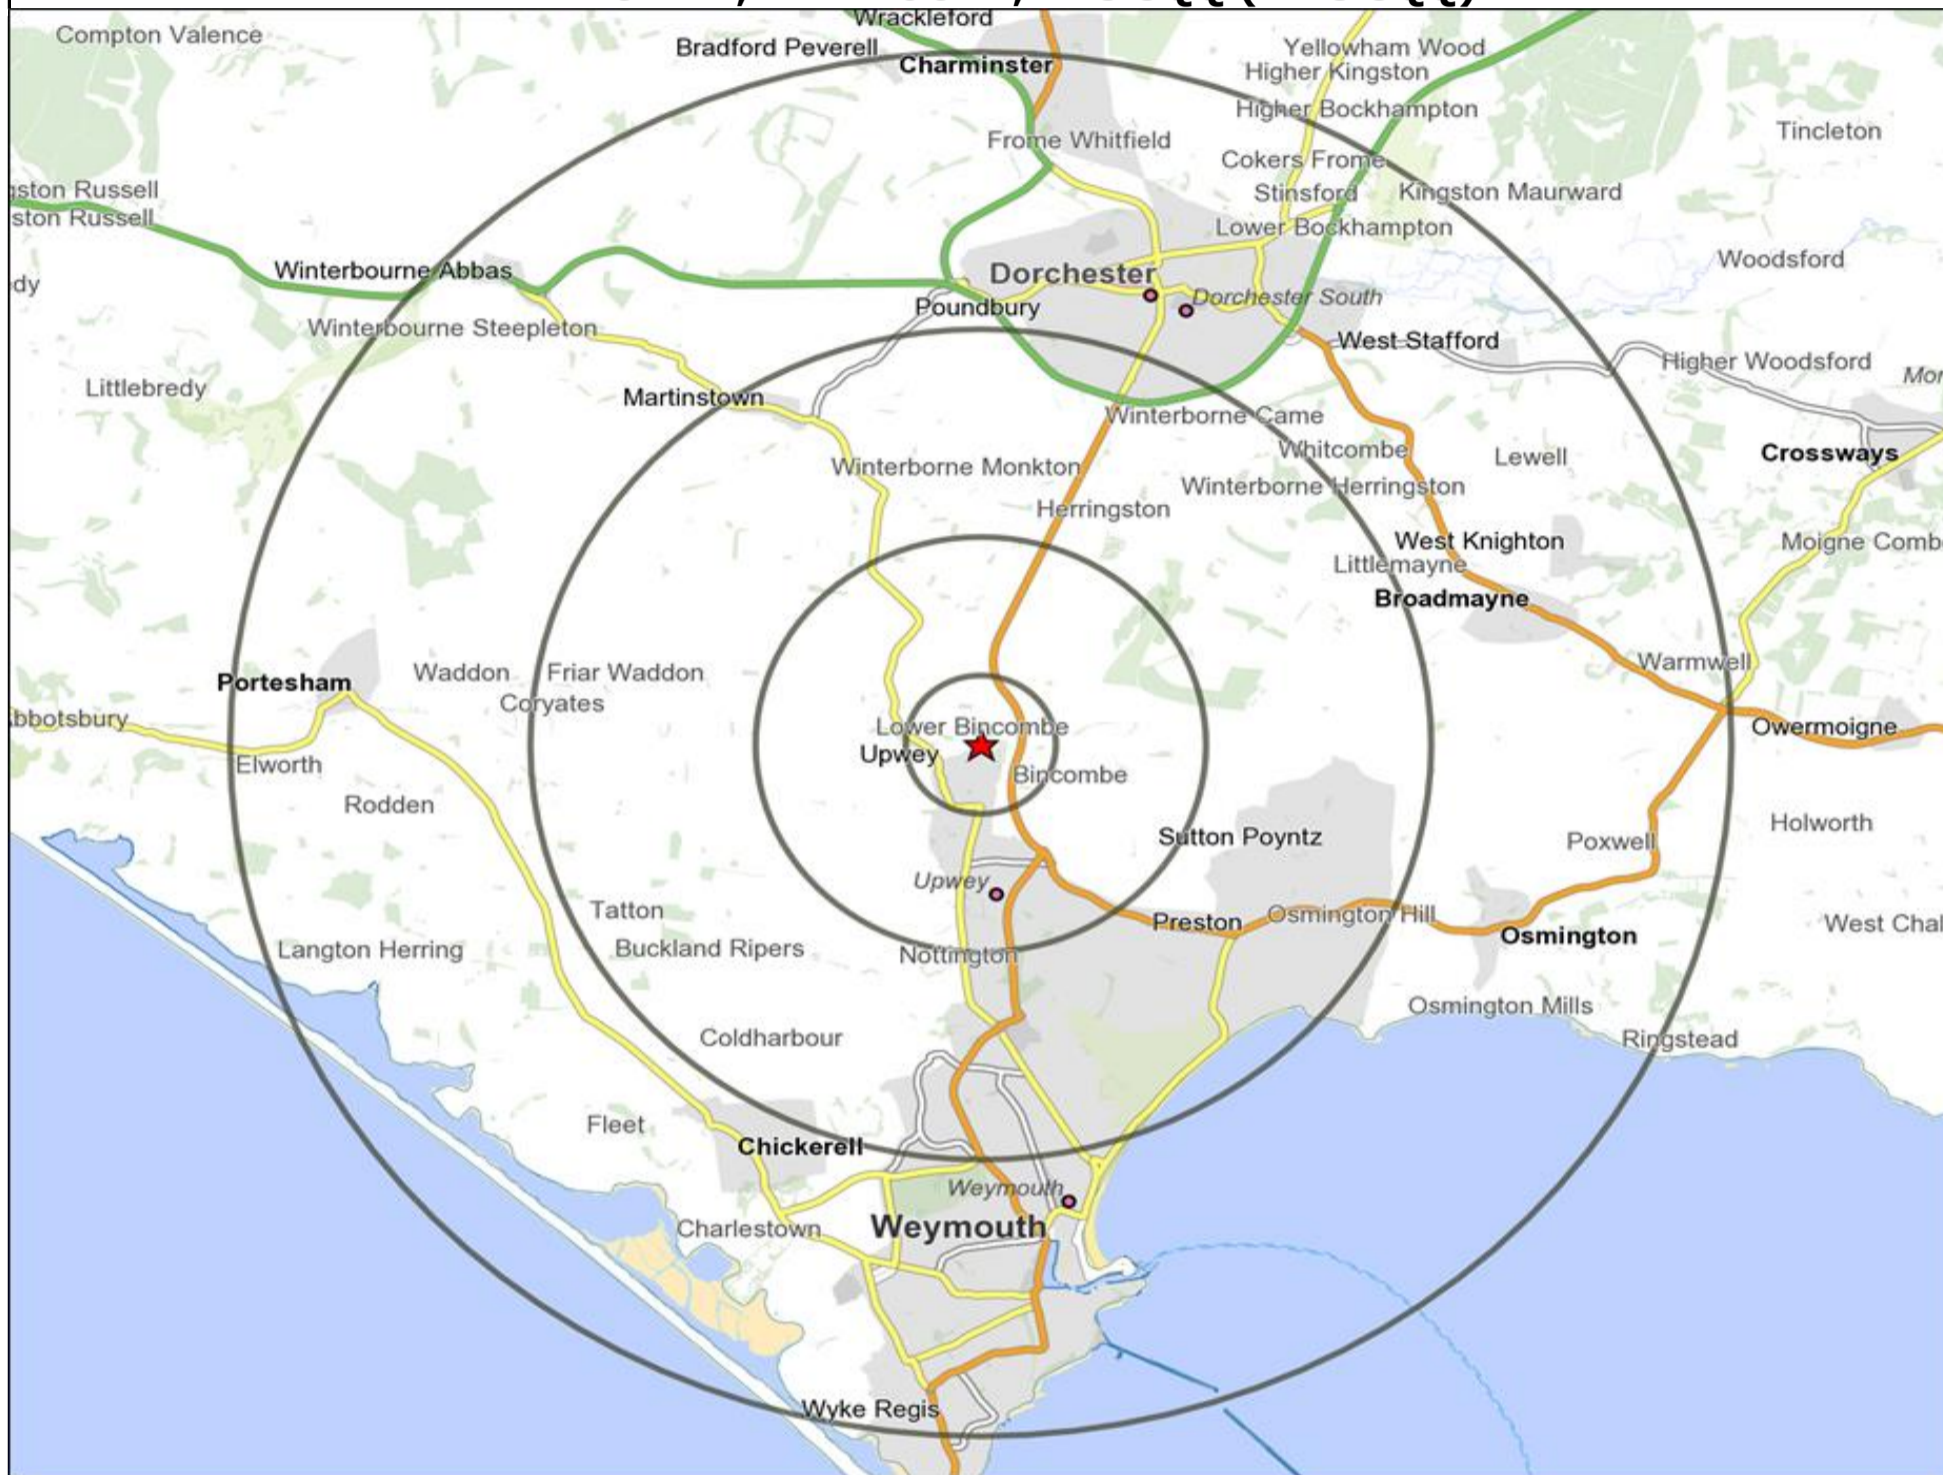

**Customer Profile Report for OLD SHIP INN, UPWEY (Punch Outlet Number: 203066)
7 RIDGWAY, WEYMOUTH, DT3 5QQ (DT 3 5QQ)**

Copyright Experian Ltd, HERE 2015. Ordnance Survey © Crown copyright 2015

★ Location ○ 0.5, 1.5, 3 & 5 Mile Distance

Age Data Table

	Count:					Index:				
	0 - 0.5 Miles	0 - 1.5 Miles	0 - 3.0 Miles	0 - 5.0 Miles	15 Min Drivetime	0 - 0.5 Miles	0 - 1.5 Miles	0 - 3.0 Miles	0 - 5.0 Miles	15 Min Drivetime
0-15	102	1,275	3,892	13,354	14,416	70	101	81	86	87
16-17	9	142	543	1,974	2,086	50	91	91	102	102
18-24	28	490	1,481	6,021	6,266	40	80	64	80	79
25-34	74	898	2,272	8,586	9,011	69	98	65	76	75
35-44	85	753	2,523	8,661	9,357	86	88	78	82	84
45-54	131	1,075	3,760	12,240	12,975	118	113	103	104	104
55-64	133	845	3,758	10,918	11,533	151	111	130	116	116
65+	219	1,254	7,416	21,182	22,152	156	103	161	142	140
Population estimate 2015	781	6,732	25,645	82,936	87,796	100	100	100	100	100

Reporting Category	0 - 0.5 Miles
Café / Wine Bar	0
Circuit Bar	0
Community Local	2
Dry Led	0
Branded Food Pub	0
Rural	1
Other	1
Total	4

Local Competition: OLD SHIP INN, UPWEY (203066)

List of Pubs (sorted by distance from Punch outlet) - Top 30 by Distance