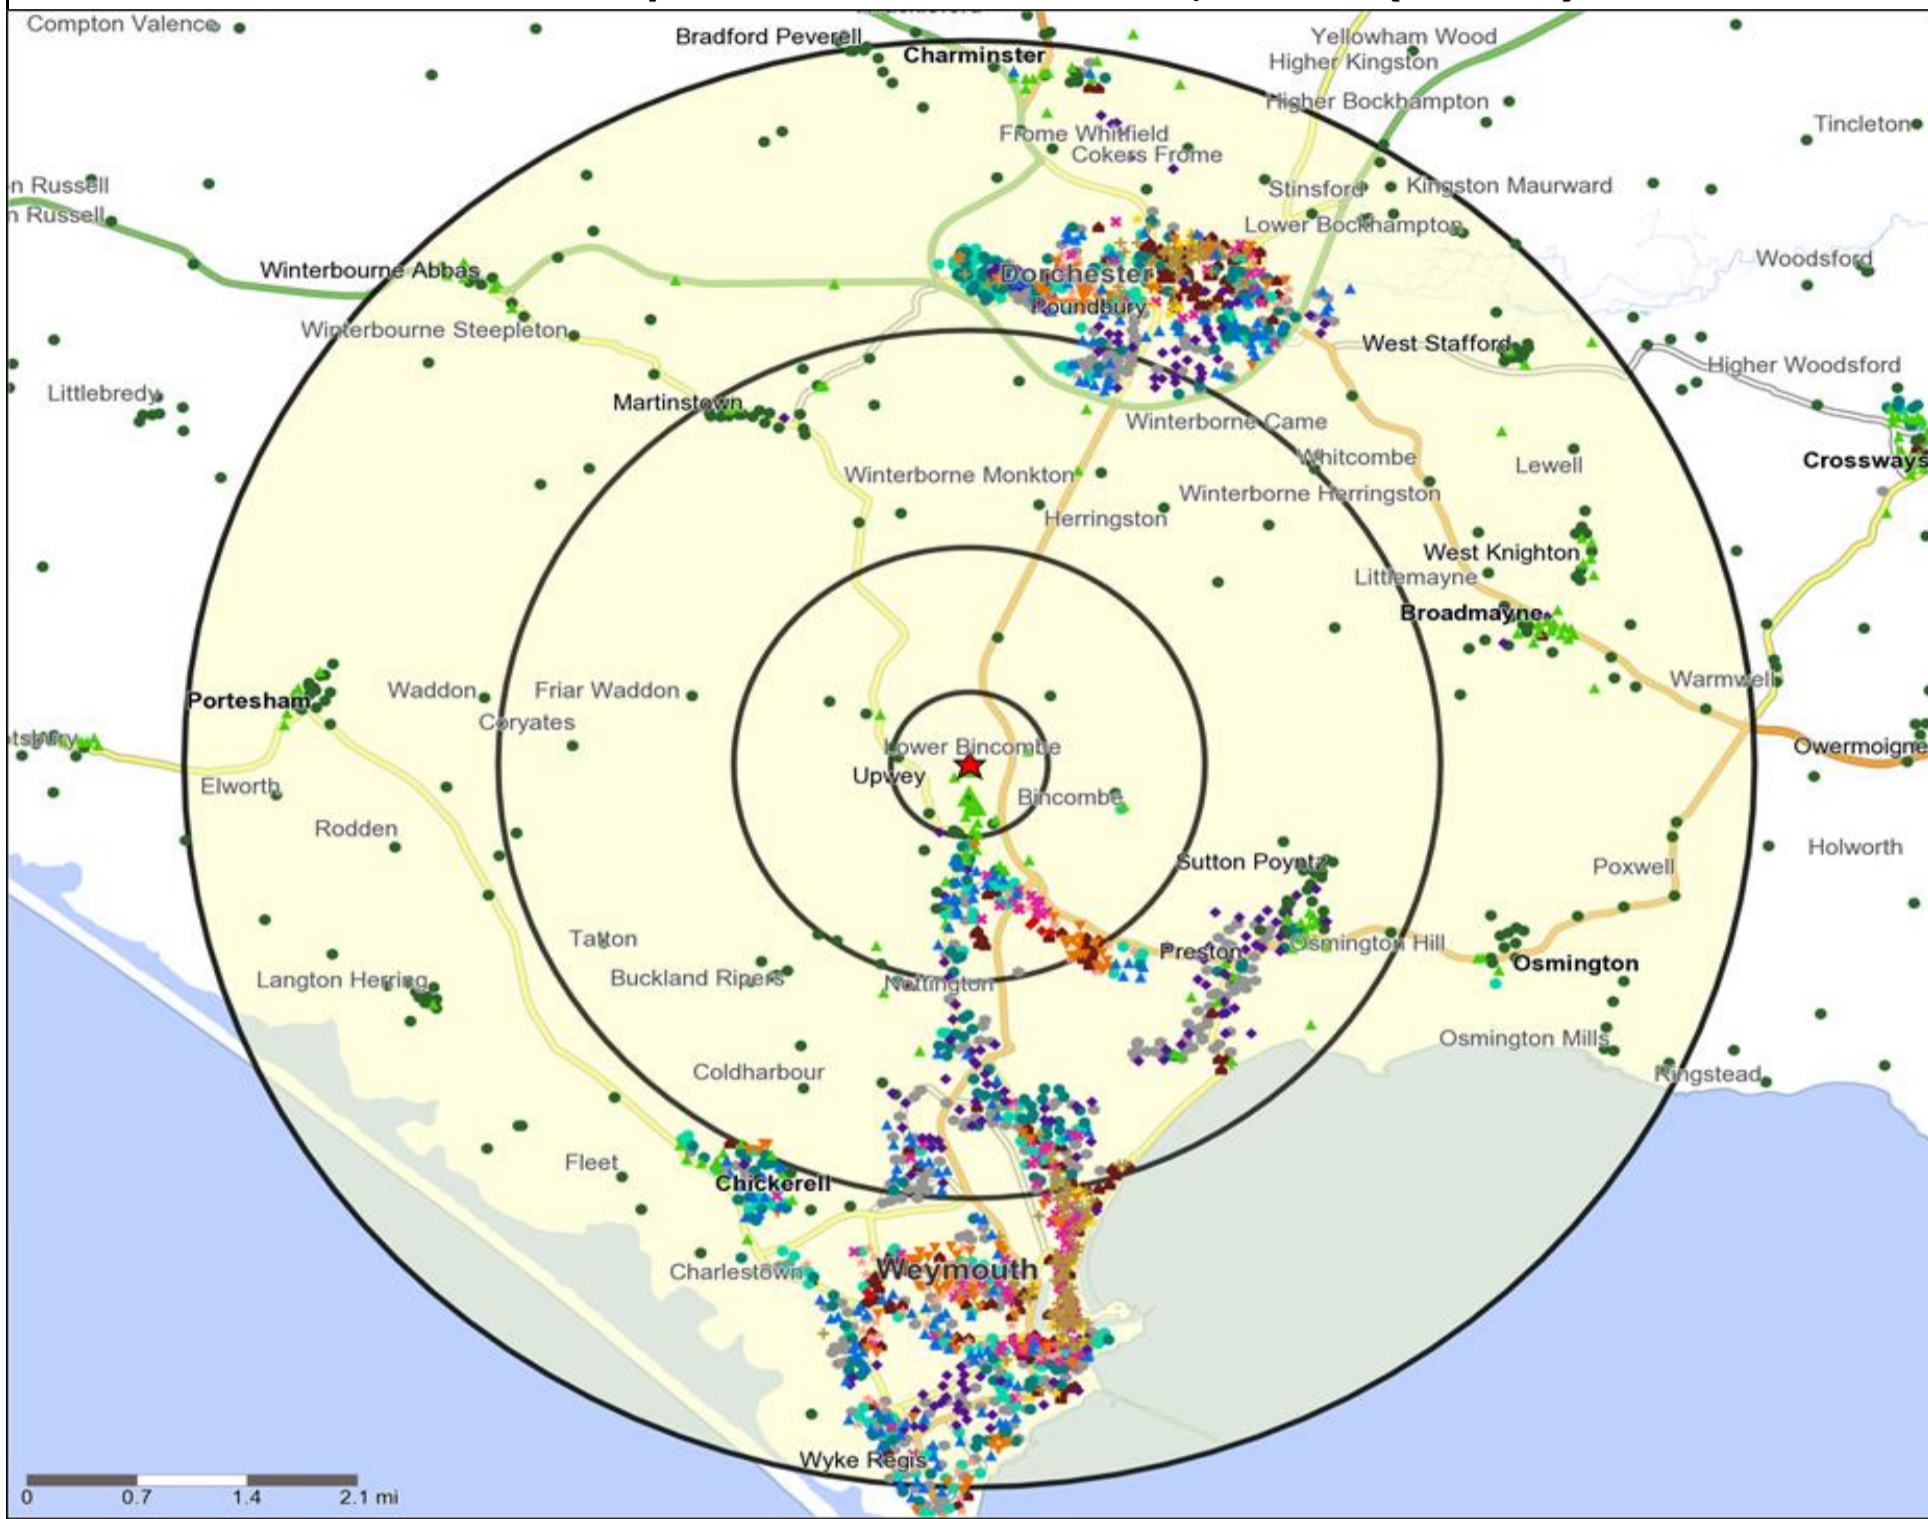

Mosaic UK Map and Data: OLD SHIP INN, UPWEY (203066)

Copyright Experian Ltd, HERE 2015. Ordnance Survey © Crown copyright 2015

- Location
- 0.5, 1.5, 3 & 5 Mile Distance
- Rivers, Canals and Lakes
- **Mosaic UK Groups**
- A City Prosperity
- D Rural Reality
- H Aspiring Homemakers
- L Vintage Value
- B Prestige Positions
- E Senior Security
- I Family Basics
- M Modest Traditions
- F Suburban Stability
- G Domestic Success
- J Transient Renters
- N Urban Cohesion
- K Municipal Challenge
- O Rental Hubs
- C Country Living

Mosaic UK Data Table (Residential)

	Count:					Index:				
	0 - 0.5 Miles	0 - 1.5 Miles	0 - 3.0 Miles	0 - 5.0 Miles	15 Min Drivetime	0 - 0.5	0 - 1.5	0 - 3.0	0 - 5.0	15 Min Drivetime
A City Prosperity (18+)	0	0	0	0	0	0	0	0	0	0
B Prestige Positions (18+)	2	91	2,561	4,435	4,584	4	23	166	90	89
C Country Living (18+)	174	397	1,650	4,531	5,352	374	108	112	97	108
D Rural Reality (18+)	462	930	1,647	3,803	5,325	996	252	112	81	108
E Senior Security (18+)	1	254	4,360	10,109	10,315	2	59	253	185	179
F Suburban Stability (18+)	0	408	1,766	6,105	6,229	0	126	136	148	144
G Domestic Success (18+)	0	407	2,439	6,306	6,690	0	91	137	111	112
H Aspiring Homemakers (18+)	26	553	1,490	6,366	6,553	43	114	77	104	101
I Family Basics (18+)	4	612	1,011	4,212	4,252	8	159	66	87	83
J Transient Renters (18+)	0	714	1,300	5,352	5,352	0	233	106	138	131
K Municipal Challenge (18+)	0	212	212	566	566	0	68	17	14	14
L Vintage Value (18+)	0	563	1,765	6,950	7,060	0	168	132	164	158
M Modest Traditions (18+)	0	176	413	2,703	2,758	0	70	41	84	82
N Urban Cohesion (18+)	0	0	20	968	968	0	0	2	27	26
O Rental Hubs (18+)	0	0	576	4,930	5,017	0	0	35	95	92
Adults 18+ estimate 2015	669	5,317	21,210	67,336	71,021	100	100	100	100	100