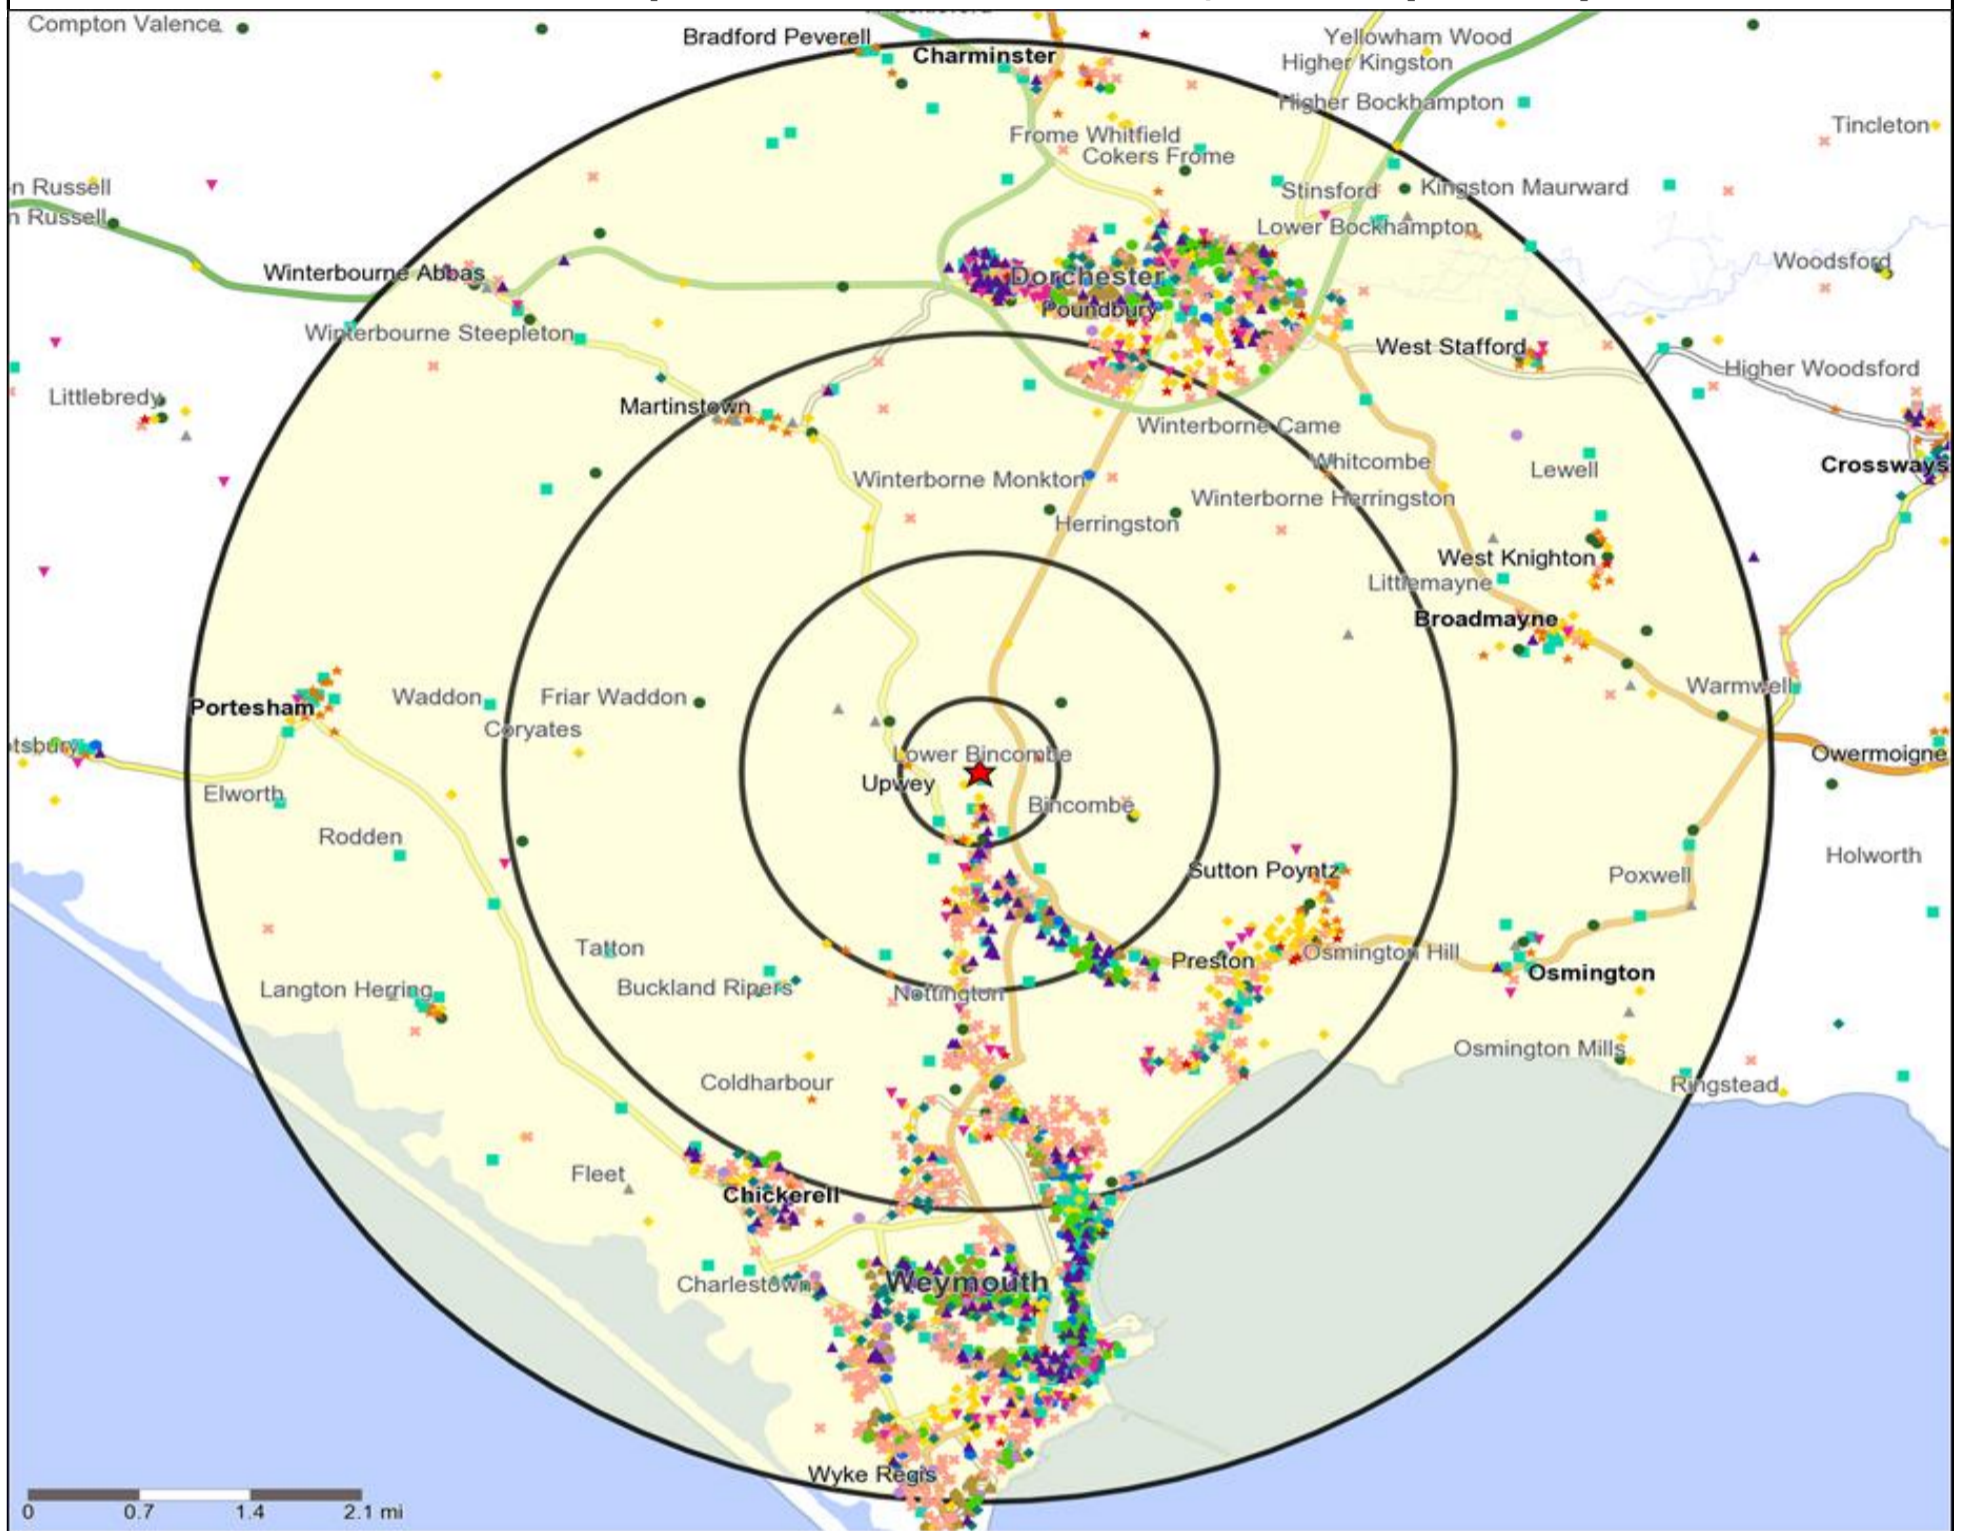

Occasions Map and Data: OLD SHIP INN, UPWEY (203066)

Copyright Experian Ltd, HERE 2015. Ordnance Survey © Crown copyright 2015

- ★ Location
- 01 Mine's a Pint
- ▲ 04 Weekend Millionaires
- 08 Student Social
- 0.5, 1.5, 3 & 5 Mile Distance
- 02 Early Doors
- 05 Out On The Town
- ▼ 09 Leisurely Lunch
- ~ Rivers, Canals and Lakes
- 03 Everyday is Friday
- ▲ 06 Business and Pleasure
- ★ 10 Wining and Dining
- ★ 12 Midweek Meal Deal
- ★ 14 Birthday Treat
- ★ 15 Pre Show Meal

Occasions Data Table

	Count:					Index:				
	0 - 0.5 Miles	0 - 1.5 Miles	0 - 3.0 Miles	0 - 5.0 Miles	15 Min Drivetime	0 - 0.5	0 - 1.5	0 - 3.0	0 - 5.0	15 Min Drivetime
01 Mine's a Pint	45	393	1,410	5,069	5,303	109	97	97	104	103
02 Early Doors	32	381	1,418	4,765	4,982	92	112	117	116	116
03 Everyday is Friday	32	372	1,097	3,975	4,183	108	128	106	114	114
04 Weekend Millionaires	22	509	1,162	4,599	4,791	52	122	78	91	90
05 Out On The Town	22	382	1,153	4,374	4,527	54	95	80	90	89
06 Business and Pleasure	16	137	460	1,743	1,840	76	66	62	70	70
07 Sporting Pints	11	330	831	3,732	3,849	24	74	52	70	68
08 Student Social	17	134	589	1,817	1,988	89	71	88	80	83
09 Leisurely Lunch	57	405	1,700	5,128	5,405	141	102	121	108	108
10 Wining and Dining	58	424	2,033	5,892	6,240	126	94	127	109	109
11 Household Outing	15	415	1,236	4,568	4,724	41	116	97	106	105
12 Midweek Meal Deal	53	262	729	2,375	2,578	260	131	102	98	101
13 Date Night	63	304	1,714	4,963	5,293	194	95	151	129	131
14 Birthday Treat	43	309	1,326	3,997	4,253	132	97	117	104	105
15 Pre Show Meal	8	92	413	1,431	1,500	71	84	105	108	108
Number of Occasions	494	4,849	17,271	58,428	61,456	100	100	100	100	100