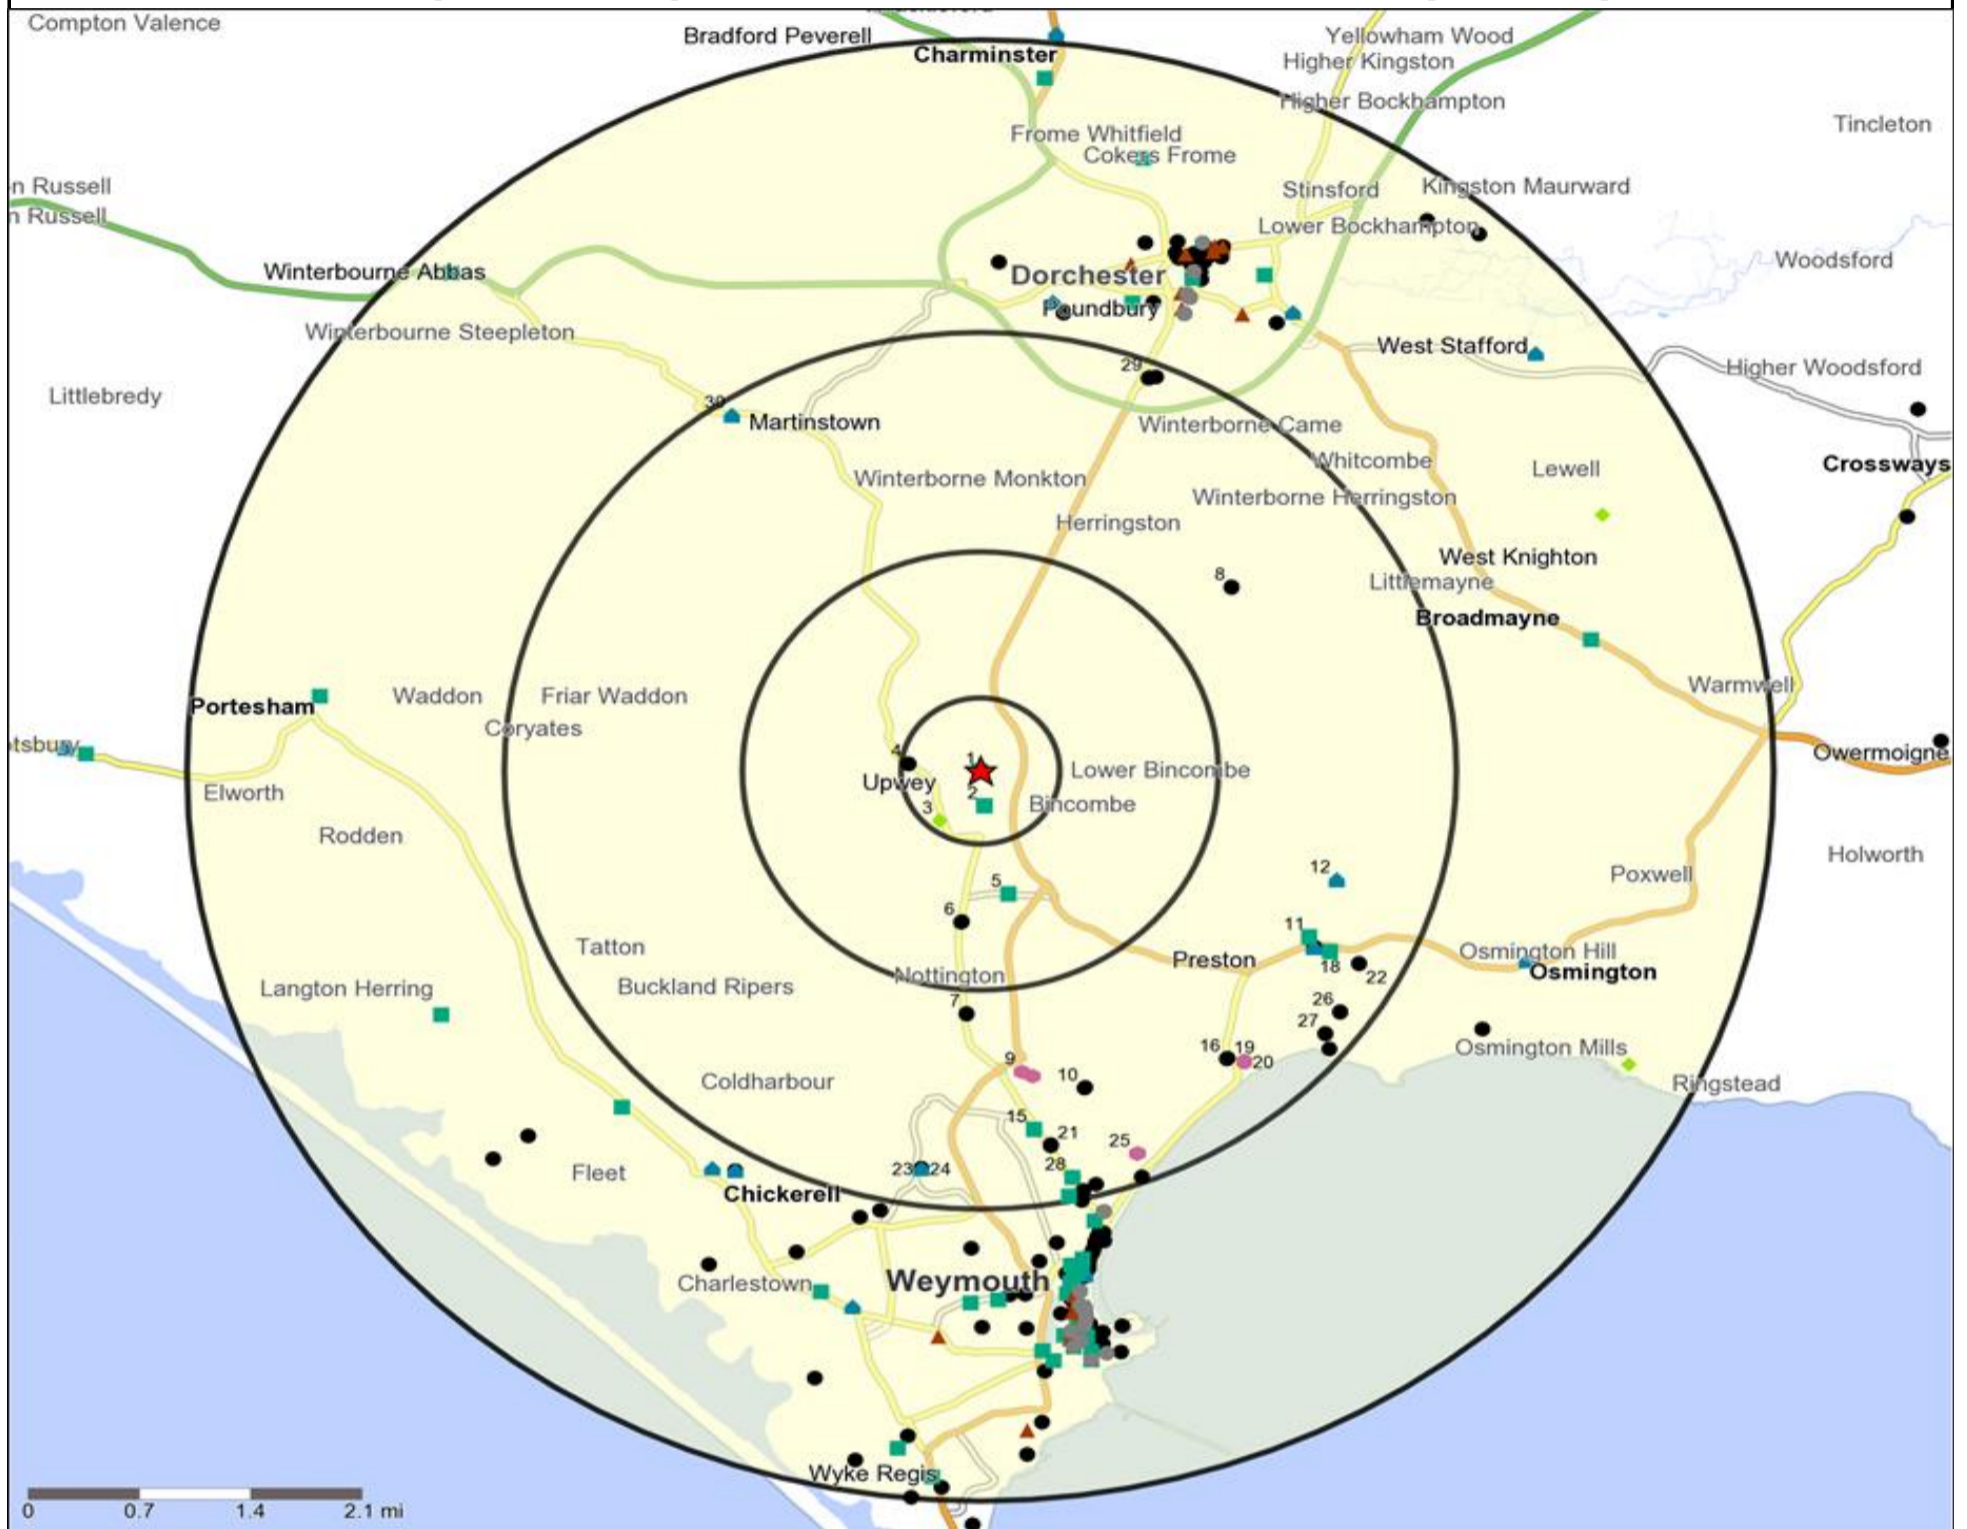

Competition Map and Data: OLD SHIP INN, UPWEY (203066)

Numbers on competition points relate to the distance ranking in the competition table on page 7. Copyright Experian Ltd, HERE 2015. Ordnance Survey © Crown copyright 2015

- Location
- Branded Food
- Dry Led
- 0.5, 1.5, 3 & 5 Mile Distance
- Cafe / Wine Bar
- Other
- Rivers, Canals and Lakes
- Circuit Bar
- Rural Character
- Community Local

Competition Type Summary Table

Reporting Category	0 - 0.5 Miles	0 - 1.5 Miles	0 - 3.0 Miles	0 - 5.0 Miles
Café / Wine Bar	0	0	1	20
Circuit Bar	0	0	0	21
Community Local	2	3	8	49
Dry Led	0	0	4	13
Branded Food Pub	0	0	3	4
Rural	1	1	1	3
Other	1	2	20	164
Total	4	6	37	274