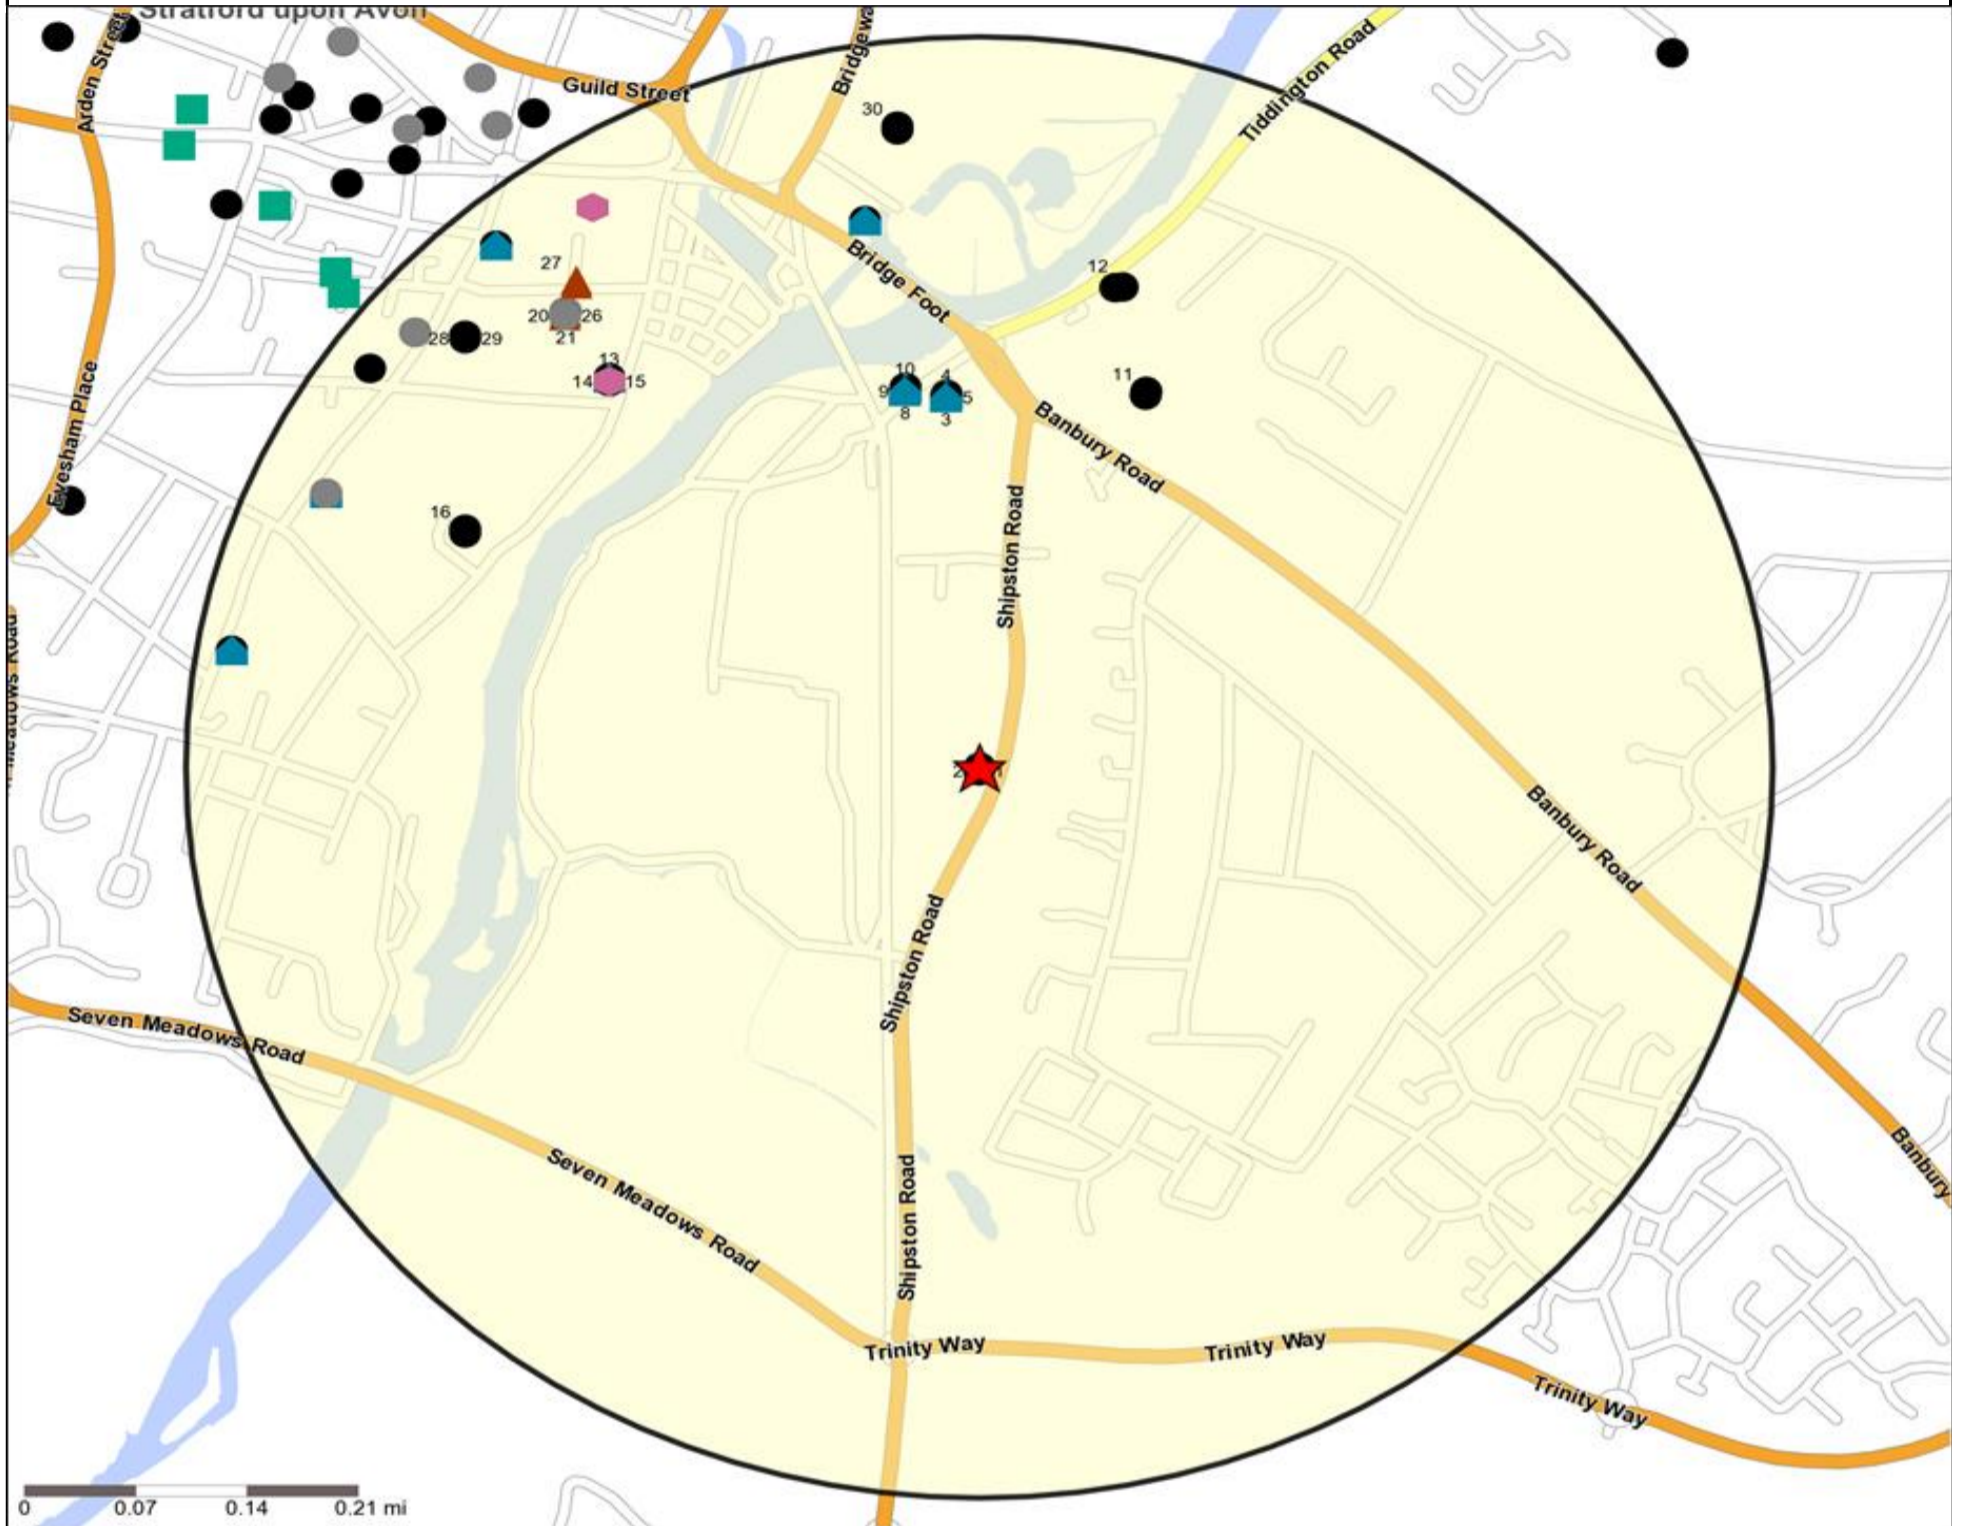

Competition Map and Data: OLD TRAMWAY, STRATFORD UPON AV (203068)

Numbers on competition points relate to the distance ranking in the competition table on page 7. Copyright Experian Ltd, HERE 2015. Ordnance Survey © Crown copyright 2015

- Location
- Branded Food
- Dry Led
- Café / Wine Bar
- Other
- Circuit Bar
- Rural Character
- Community Local
- 0.5, 1.5, 3 & 5 Mile Distance
- Rivers, Canals and Lakes

Competition Type Summary Table

- ★ Location
- Cafe / Wine Bar
- ▲ Circuit Bar
- Branded Food
- Other
- ◆ Rural Character
- 0.5, 1.5, 3 & 5 Mile Distance
- Community Local
- ~ Rivers, Canals and Lakes

Competition Type Summary Table

Reporting Category	0 - 0.5 Miles
Café / Wine Bar	5
Circuit Bar	2
Community Local	0
Dry Led	4
Branded Food Pub	4
Rural	1
Other	30
Total	46