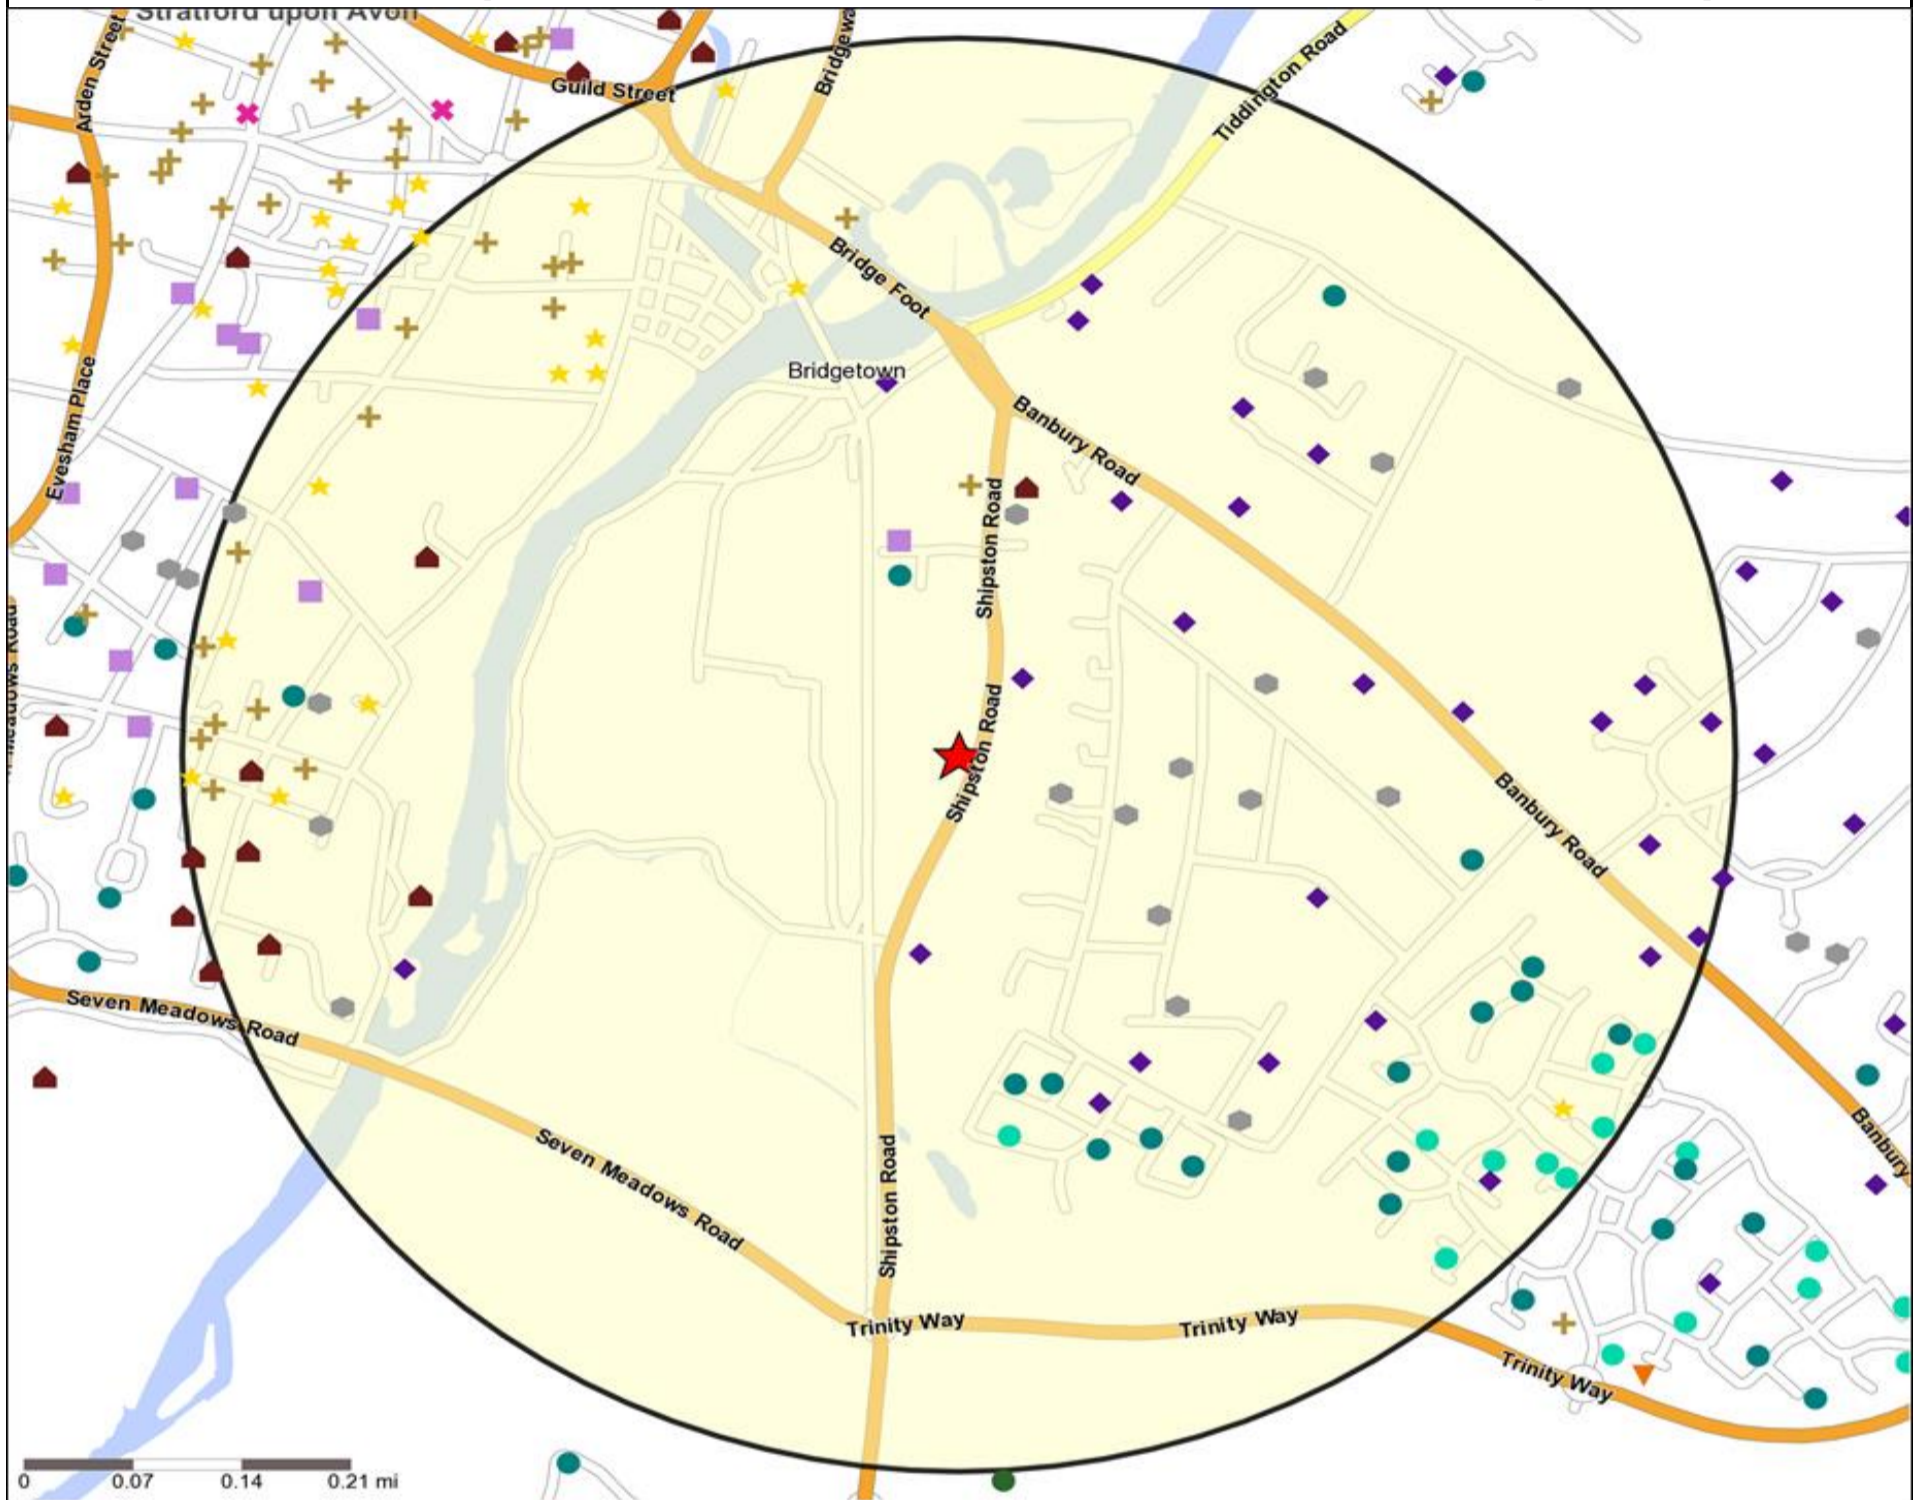

Mosaic UK Map and Data: OLD TRAMWAY, STRATFORD UPON AV (203068)

Copyright Experian Ltd, HERE 2015. Ordnance Survey © Crown copyright 2015

- ★ Location
- 0.5, 1.5, 3 & 5 Mile Distance
- ~ Rivers, Canals and Lakes
- Mosaic UK Groups
- A City Prosperity
- ◆ B Prestige Positions
- C Country Living
- ▲ D Rural Reality
- E Senior Security
- ▲ F Suburban Stability
- G Domestic Success
- H Aspiring Homemakers
- ▼ I Family Basics
- ✕ J Transient Renters
- ◆ K Municipal Challenge
- L Vintage Value
- ★ M Modest Traditions
- ★ N Urban Cohesion
- + O Rental Hubs

Mosaic UK Map and Data: OLD TRAMWAY, STRATFORD UPON AV (203068)

Copyright Experian Ltd, HERE 2015. Ordnance Survey © Crown copyright 2015

- Location
- 0.5, 1.5, 3 & 5 Mile Distance
- Rivers, Canals and Lakes
- A City Prosperity
- D Rural Reality
- E Senior Security
- H Aspiring Homemakers
- L Vintage Value
- B Prestige Positions
- F Suburban Stability
- I Family Basics
- J Transient Renters
- M Modest Traditions
- C Country Living
- G Domestic Success
- K Municipal Challenge
- N Urban Cohesion
- O Rental Hubs