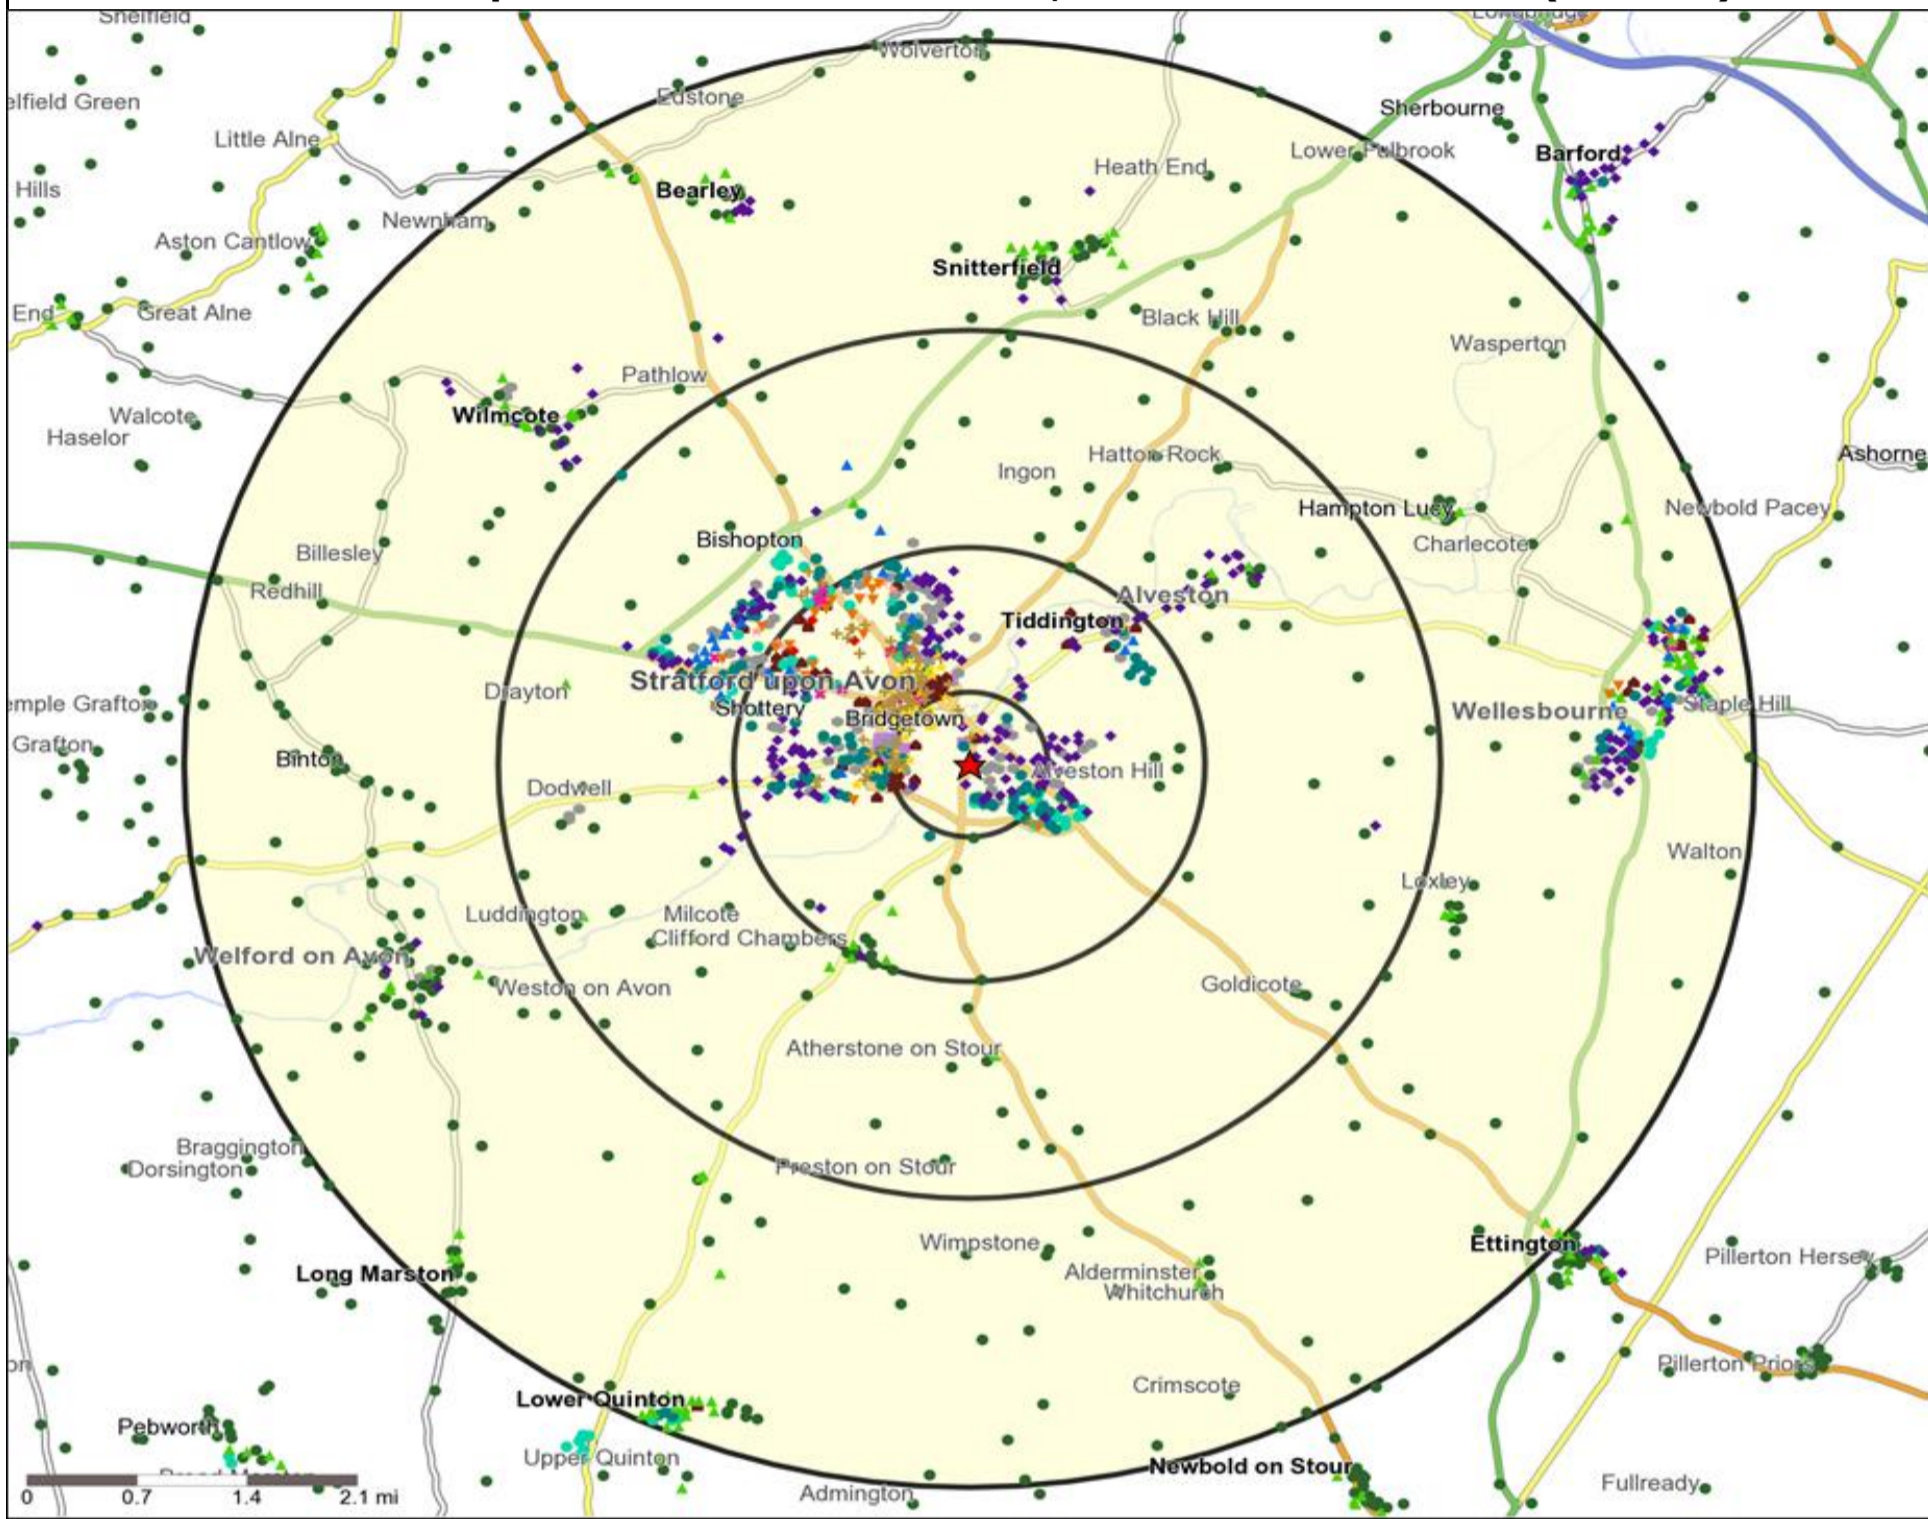

★ Location ○ 0.5, 1.5, 3 & 5 Mile Distance

Age Data Table

	Count:					Index:				
	0 - 0.5 Miles	0 - 1.5 Miles	0 - 3.0 Miles	0 - 5.0 Miles	15 Min Drivetime	0 - 0.5 Miles	0 - 1.5 Miles	0 - 3.0 Miles	0 - 5.0 Miles	15 Min Drivetime
0-15	750	3,508	4,846	7,383	11,024	87	81	83	86	89
16-17	95	508	674	1,000	1,363	89	95	94	94	89
18-24	255	1,715	2,295	3,010	4,008	61	82	82	73	67
25-34	524	3,022	4,013	5,165	7,179	83	96	95	82	80
35-44	505	2,504	3,465	5,091	7,744	87	86	88	88	93
45-54	615	3,050	4,304	6,675	9,712	94	94	98	103	104
55-64	496	2,527	3,525	5,671	8,420	95	97	101	109	113
65+	1,355	6,139	7,865	11,805	16,282	164	148	141	143	138
Population estimate 2015	4,595	22,973	30,987	45,800	65,732	100	100	100	100	100

Mosaic UK Map and Data: OLD TRAMWAY, STRATFORD UPON AV (203068)

Copyright Experian Ltd, HERE 2015. Ordnance Survey © Crown copyright 2015

- ★ Location
- 0.5, 1.5, 3 & 5 Mile Distance
- ~ Rivers, Canals and Lakes
- Mosaic UK Groups
- A City Prosperity
- ◆ B Prestige Positions
- C Country Living
- ▲ D Rural Reality
- E Senior Security
- ▲ F Suburban Stability
- G Domestic Success
- H Aspiring Homemakers
- ▼ I Family Basics
- ✕ J Transient Renters
- ◆ K Municipal Challenge
- L Vintage Value
- ★ M Modest Traditions
- ★ N Urban Cohesion
- + O Rental Hubs

Mosaic UK Map and Data: OLD TRAMWAY, STRATFORD UPON AV (203068)

Copyright Experian Ltd, HERE 2015. Ordnance Survey © Crown copyright 2015

- Location
- 0.5, 1.5, 3 & 5 Mile Distance
- Rivers, Canals and Lakes
- A City Prosperity
- D Rural Reality
- E Senior Security
- H Aspiring Homemakers
- L Vintage Value
- B Prestige Positions
- F Suburban Stability
- I Family Basics
- J Transient Renters
- M Modest Traditions
- C Country Living
- G Domestic Success
- K Municipal Challenge
- N Urban Cohesion
- O Rental Hubs

- Location
- Branded Food
- Dry Led
- Café / Wine Bar
- Other
- Circuit Bar
- Rural Character
- Community Local
- 0.5, 1.5, 3 & 5 Mile Distance
- Rivers, Canals and Lakes

Competition Type Summary Table