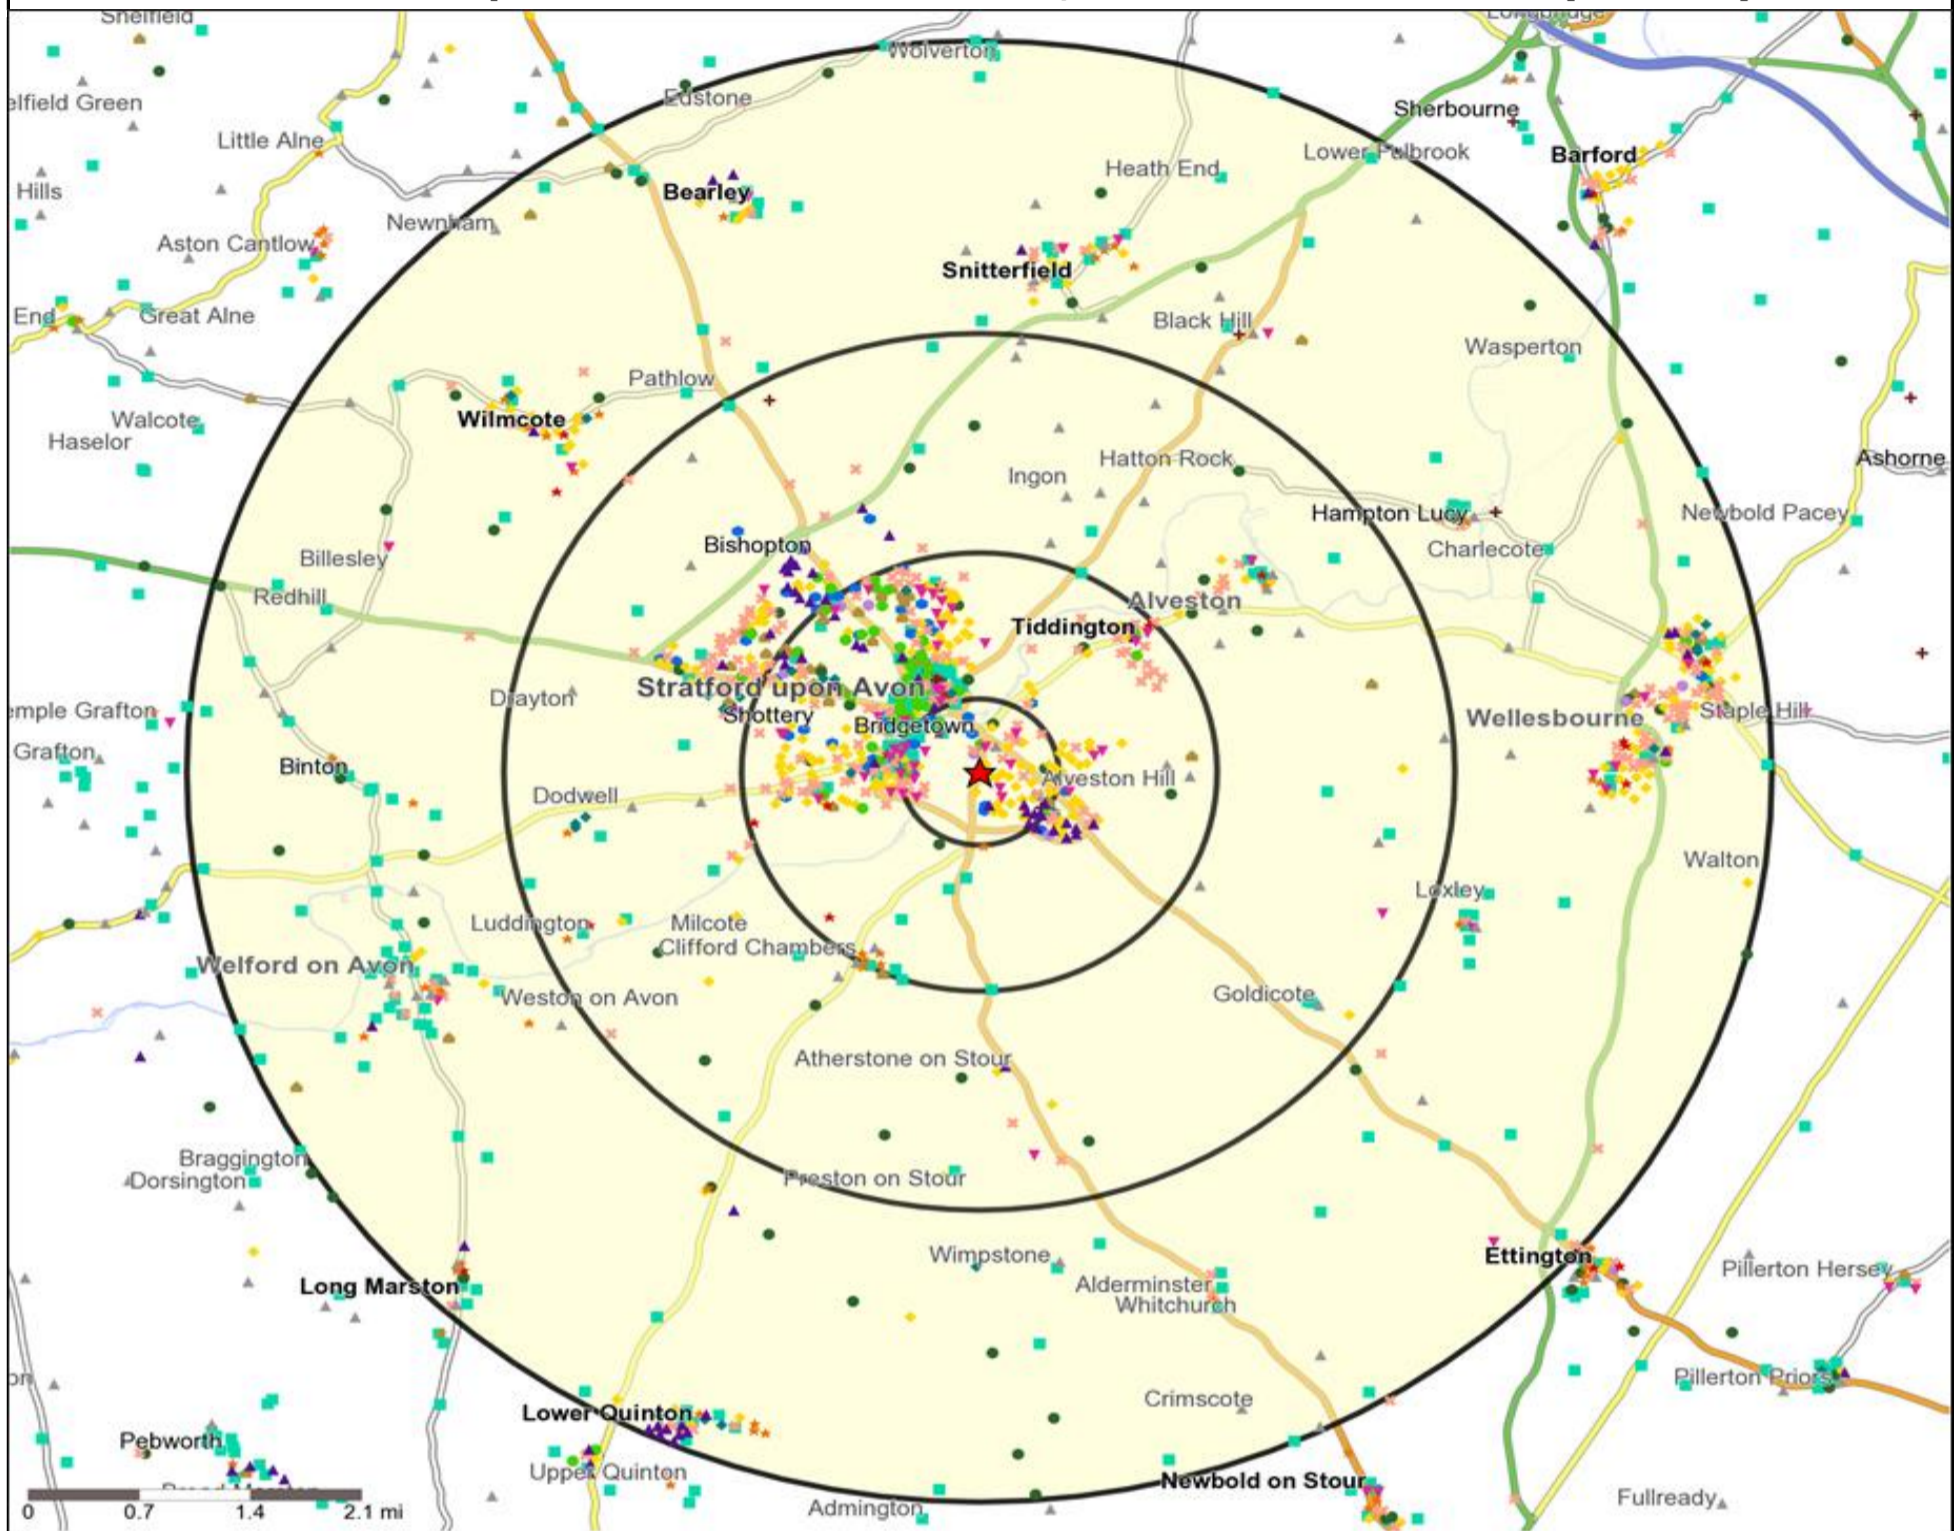

Occasions Map and Data: OLD TRAMWAY, STRATFORD UPON AV (203068)

Copyright Experian Ltd, HERE 2015. Ordnance Survey © Crown copyright 2015

- ★ Location
- Occasions Types
- ▲ 04 Weekend Millionaires
- 08 Student Social
- ★ 12 Midweek Meal Deal
- 0.5, 1.5, 3 & 5 Mile Distance
- 01 Mine's a Pint
- 05 Out On The Town
- ▼ 09 Leisurely Lunch
- 13 Date Night
- ~ Rivers, Canals and Lakes
- 02 Early Doors
- ▲ 06 Business and Pleasure
- ✕ 10 Wining and Dining
- ★ 14 Birthday Treat
- 03 Everyday is Friday
- 07 Sporting Pints
- ▲ 11 Household Outing
- + 15 Pre Show Meal

Occasions Data Table

	Count:					Index:				
	0 - 0.5 Miles	0 - 1.5 Miles	0 - 3.0 Miles	0 - 5.0 Miles	15 Min Drivetime	0 - 0.5	0 - 1.5	0 - 3.0	0 - 5.0	15 Min Drivetime
01 Mine's a Pint	183	1,109	1,525	2,646	3,938	72	81	83	99	104
02 Early Doors	146	912	1,303	2,028	2,952	68	80	84	91	93
03 Everyday is Friday	143	955	1,324	1,916	2,743	78	98	100	100	101
04 Weekend Millionaires	158	928	1,339	1,809	2,612	60	66	70	66	67
05 Out On The Town	238	1,351	1,791	2,236	3,037	94	99	98	84	80
06 Business and Pleasure	131	666	947	1,539	2,307	100	95	100	112	118
07 Sporting Pints	146	1,070	1,371	1,656	2,179	52	71	68	57	52
08 Student Social	126	615	872	1,430	2,118	107	97	102	115	120
09 Leisurely Lunch	336	1,617	2,099	3,087	4,357	135	121	117	118	118
10 Wining and Dining	435	1,996	2,616	3,612	5,045	154	131	128	122	120
11 Household Outing	167	1,053	1,469	2,051	2,928	75	88	91	87	88
12 Midweek Meal Deal	36	330	507	1,037	1,676	29	49	56	79	89
13 Date Night	432	1,880	2,427	3,373	4,646	215	175	167	160	155
14 Birthday Treat	264	1,318	1,743	2,549	3,553	131	122	120	121	119
15 Pre Show Meal	107	549	712	967	1,339	155	148	142	134	130
Number of Occasions	3,048	16,349	22,045	31,936	45,430	100	100	100	100	100