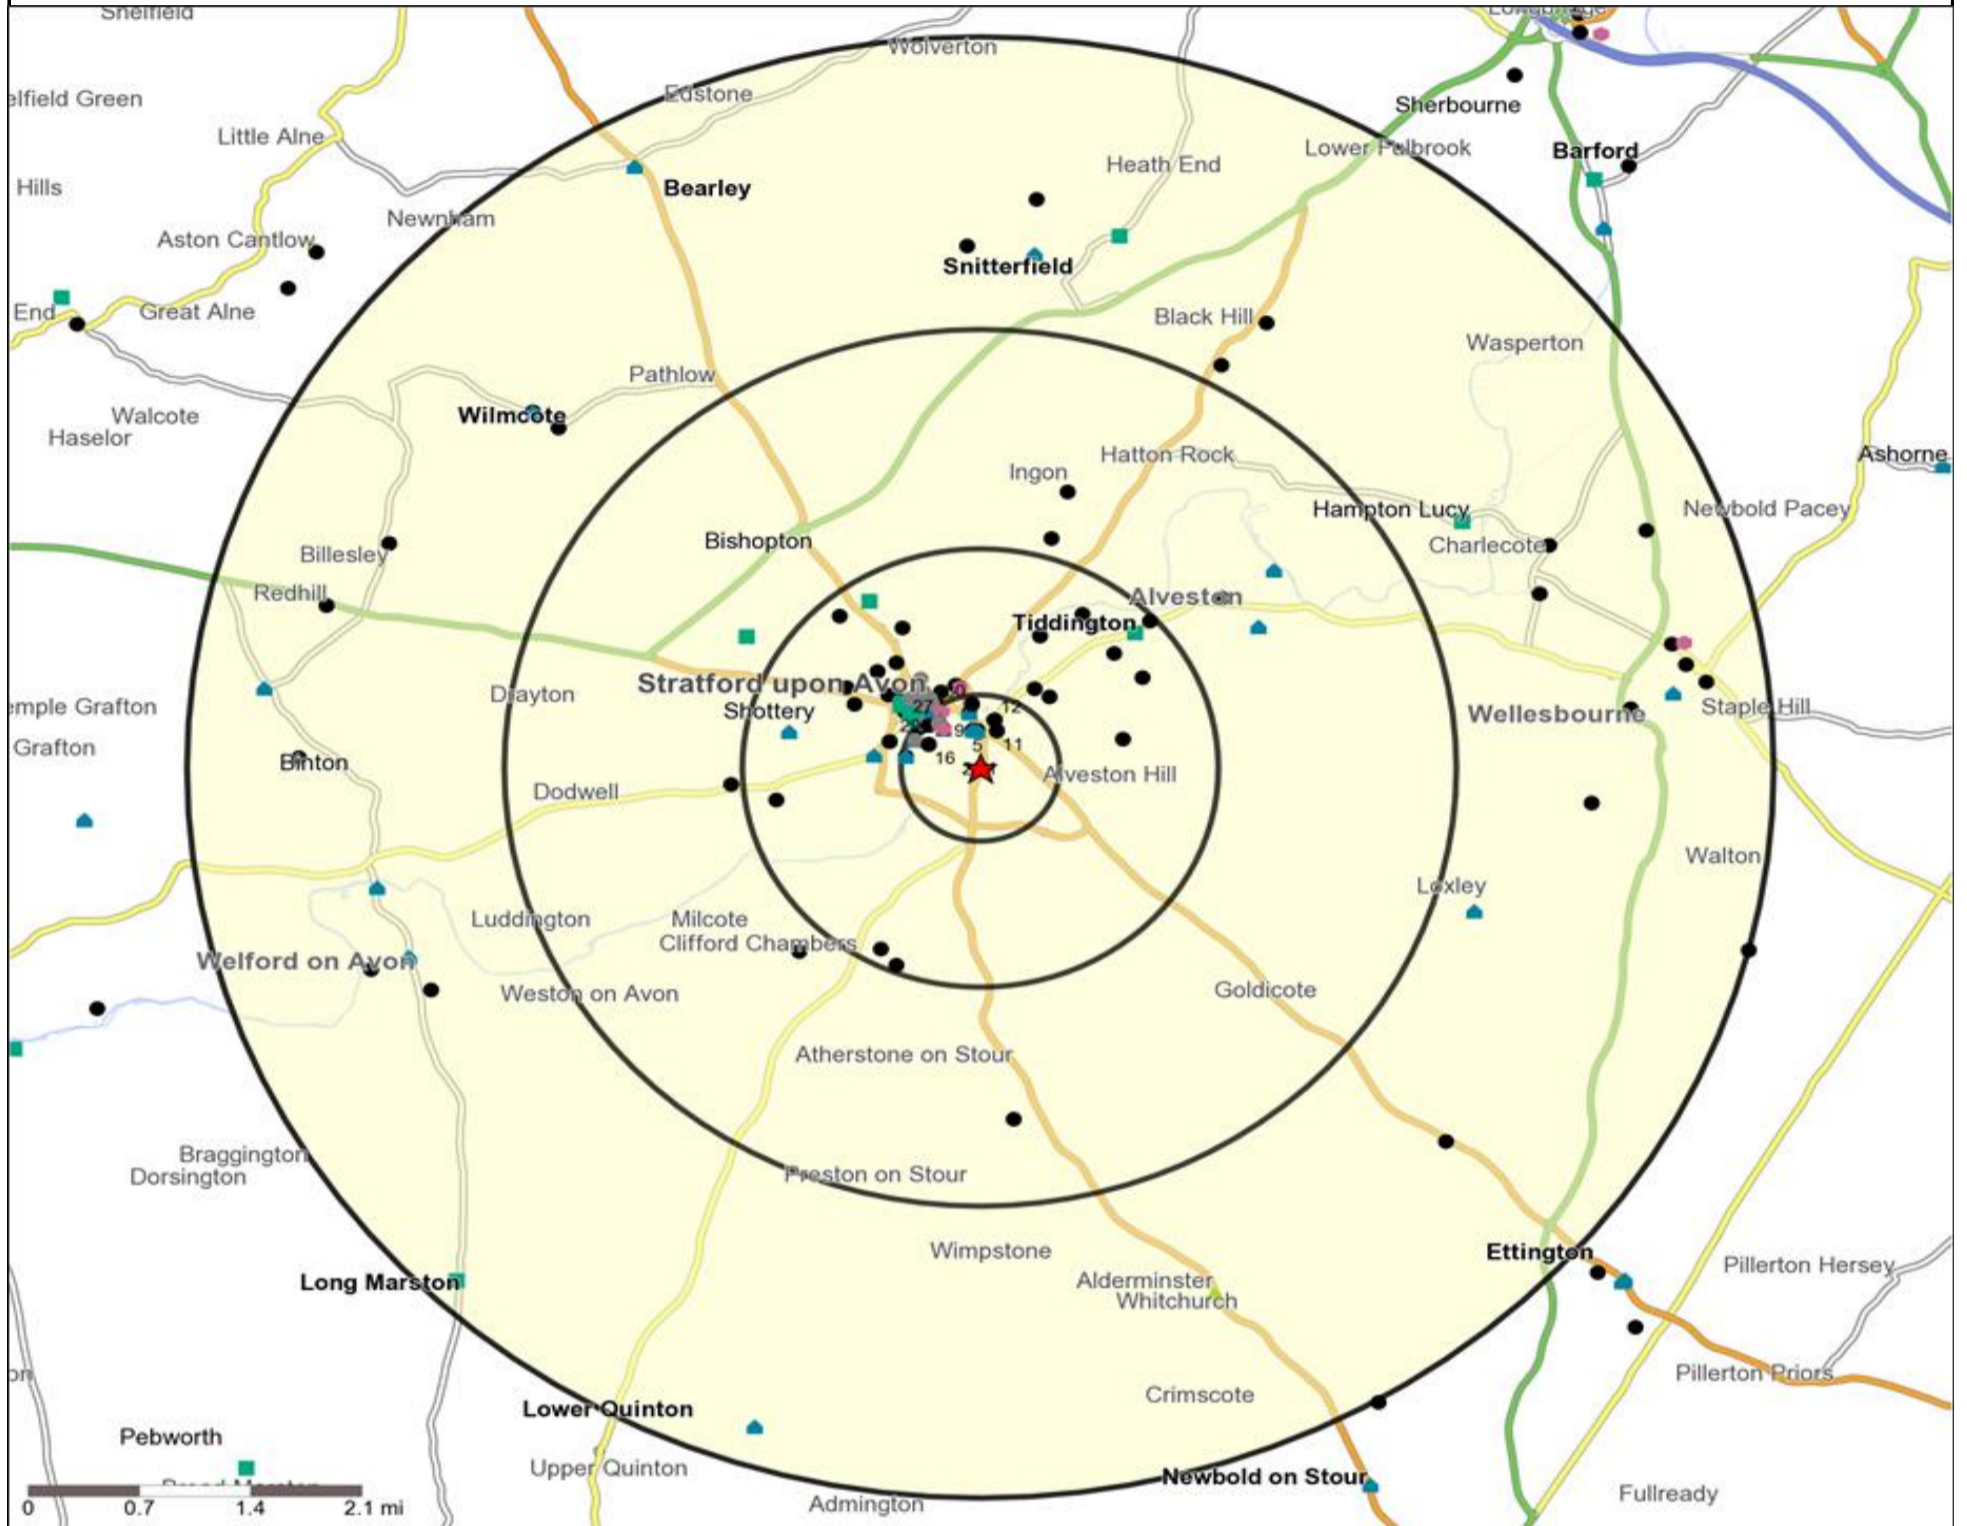

Occasions Map and Data: OLD TRAMWAY, STRATFORD UPON AV (203068)

Copyright Experian Ltd, HERE 2015. Ordnance Survey © Crown copyright 2015

- ★ Location
- Occasions Types
- ▲ 04 Weekend Millionaires
- 08 Student Social
- ★ 12 Midweek Meal Deal
- 0.5, 1.5, 3 & 5 Mile Distance
- 01 Mine's a Pint
- 05 Out On The Town
- ▼ 09 Leisurely Lunch
- ◆ 13 Date Night
- ~ Rivers, Canals and Lakes
- ◆ 02 Early Doors
- ▲ 06 Business and Pleasure
- ✕ 10 Wining and Dining
- ★ 14 Birthday Treat
- 03 Everyday is Friday
- 07 Sporting Pints
- ▲ 11 Household Outing
- + 15 Pre Show Meal

Competition Map and Data: OLD TRAMWAY, STRATFORD UPON AV (203068)

Numbers on competition points relate to the distance ranking in the competition table on page 7. Copyright Experian Ltd, HERE 2015. Ordnance Survey © Crown copyright 2015

- Location
- Branded Food
- Dry Led
- Café / Wine Bar
- Other
- Circuit Bar
- Rural Character
- Community Local
- 0.5, 1.5, 3 & 5 Mile Distance
- Rivers, Canals and Lakes

Competition Type Summary Table