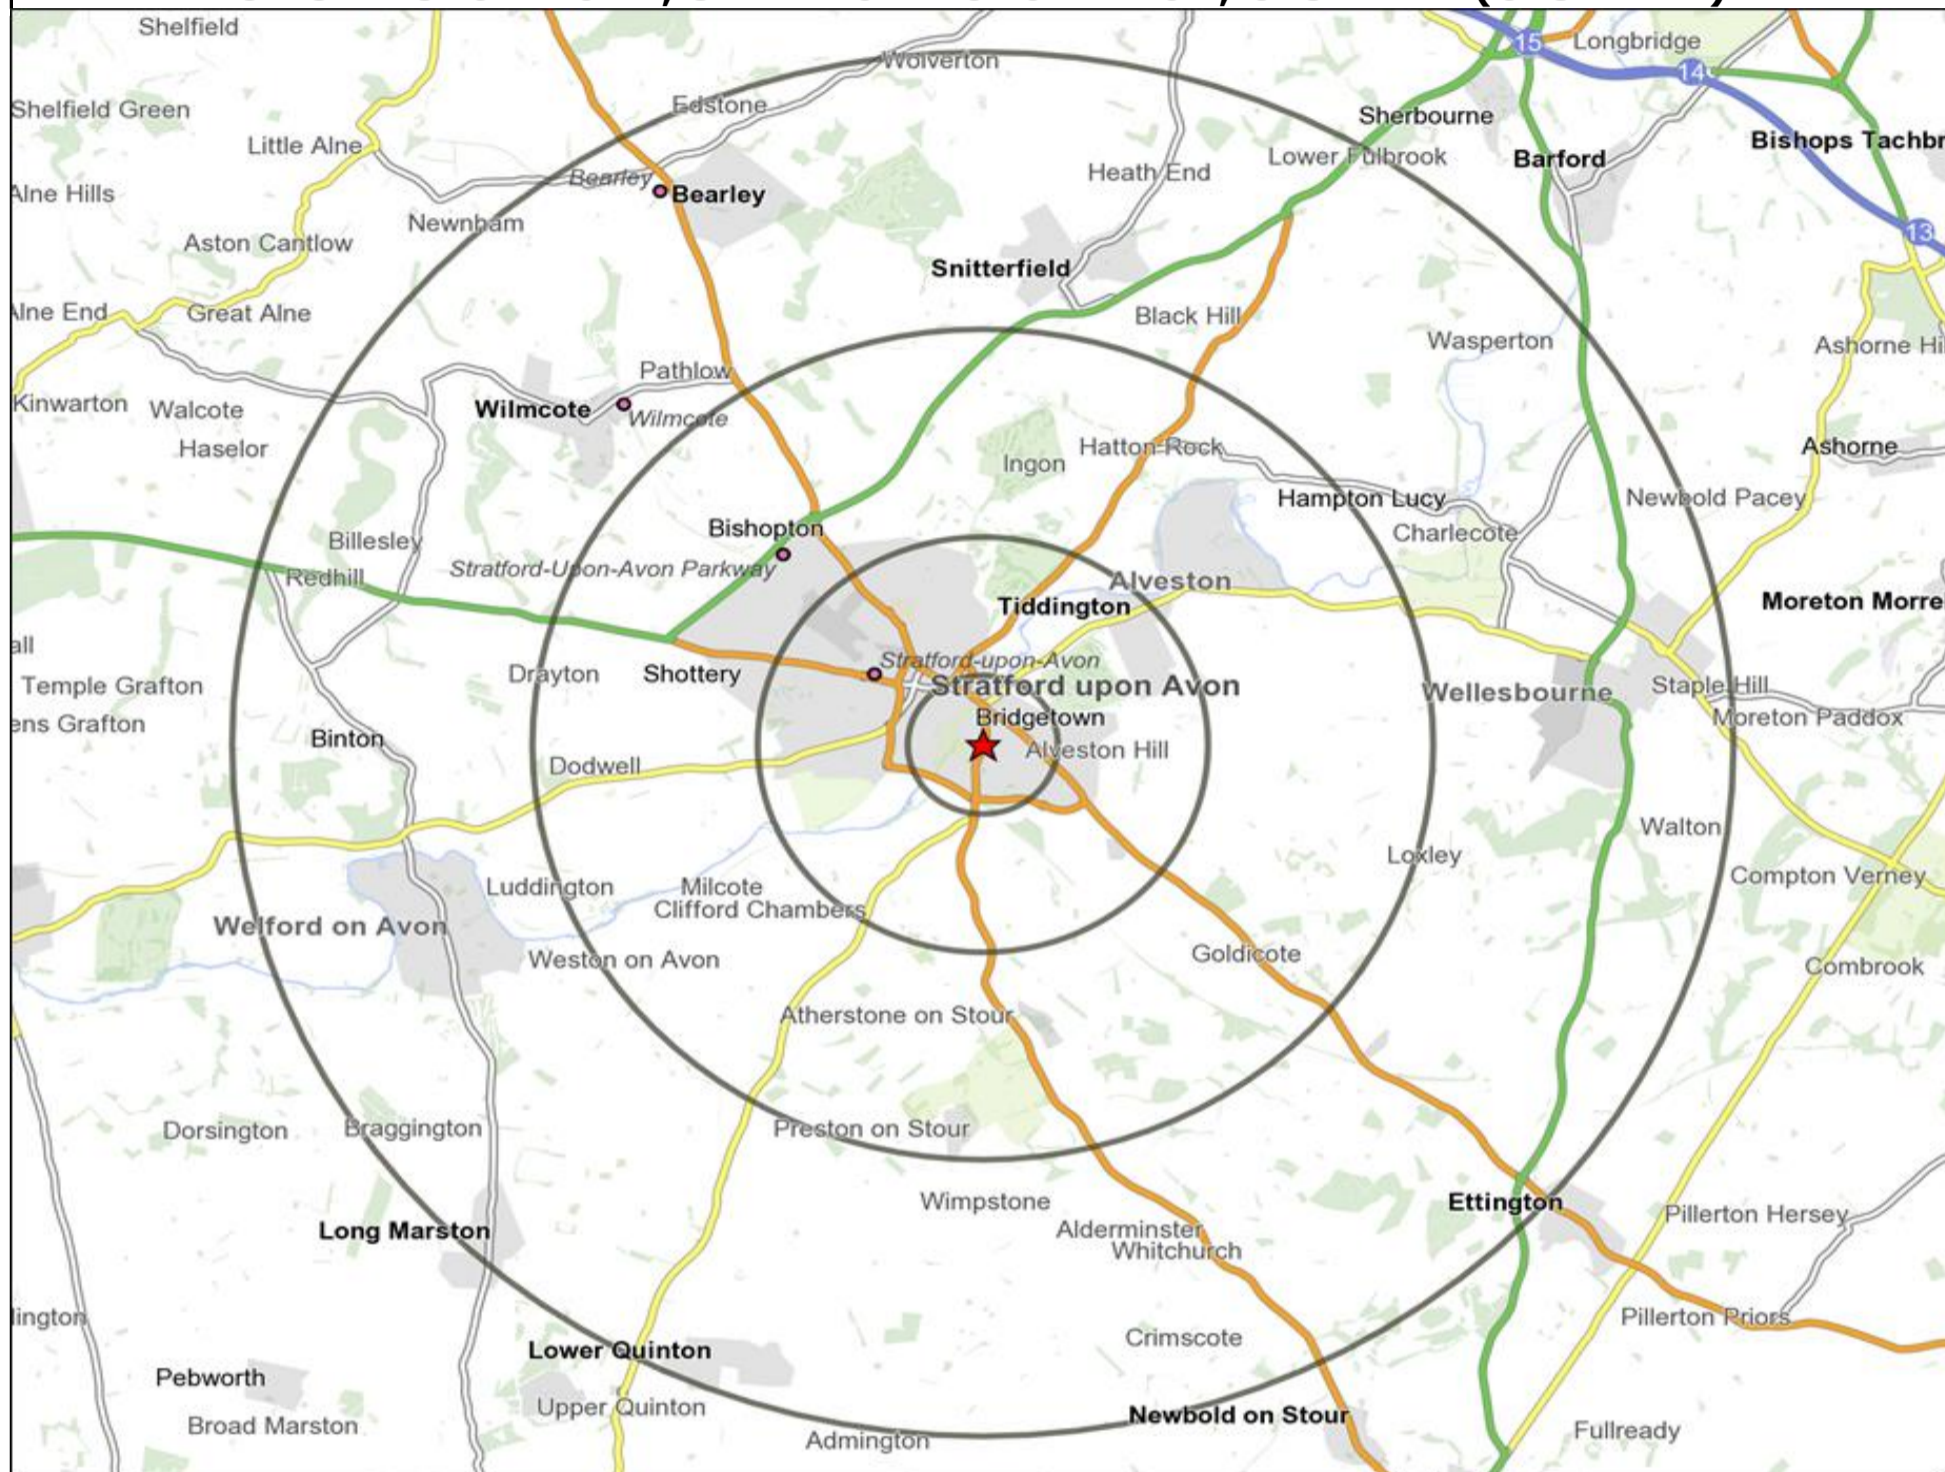

Customer Profile Report for OLD TRAMWAY, STRATFORD UPON AV (Punch Outlet Number: 203091 SHIPSTON ROAD, STRATFORD-UPON-AVON, CV37 7LW (CV37 7LW))

Copyright Experian Ltd, HERE 2015. Ordnance Survey © Crown copyright 2015

★ Location ○ 0.5, 1.5, 3 & 5 Mile Distance

Age Data Table

	Count:					Index:				
	0 - 0.5 Miles	0 - 1.5 Miles	0 - 3.0 Miles	0 - 5.0 Miles	15 Min Drivetime	0 - 0.5 Miles	0 - 1.5 Miles	0 - 3.0 Miles	0 - 5.0 Miles	15 Min Drivetime
0-15	750	3,508	4,846	7,383	11,024	87	81	83	86	89
16-17	95	508	674	1,000	1,363	89	95	94	94	89
18-24	255	1,715	2,295	3,010	4,008	61	82	82	73	67
25-34	524	3,022	4,013	5,165	7,179	83	96	95	82	80
35-44	505	2,504	3,465	5,091	7,744	87	86	88	88	93
45-54	615	3,050	4,304	6,675	9,712	94	94	98	103	104
55-64	496	2,527	3,525	5,671	8,420	95	97	101	109	113
65+	1,355	6,139	7,865	11,805	16,282	164	148	141	143	138
Population estimate 2015	4,595	22,973	30,987	45,800	65,732	100	100	100	100	100

Mosaic UK Map and Data: OLD TRAMWAY, STRATFORD UPON AV (203068)

Copyright Experian Ltd, HERE 2015. Ordnance Survey © Crown copyright 2015

- ★ Location
- 0.5, 1.5, 3 & 5 Mile Distance
- ~ Rivers, Canals and Lakes
- Mosaic UK Groups
- A City Prosperity
- ◆ B Prestige Positions
- C Country Living
- ▲ D Rural Reality
- E Senior Security
- ▲ F Suburban Stability
- G Domestic Success
- H Aspiring Homemakers
- ▼ I Family Basics
- ✕ J Transient Renters
- ◆ K Municipal Challenge
- L Vintage Value
- ★ M Modest Traditions
- ★ N Urban Cohesion
- + O Rental Hubs

Mosaic UK Map and Data: OLD TRAMWAY, STRATFORD UPON AV (203068)

Copyright Experian Ltd, HERE 2015. Ordnance Survey © Crown copyright 2015

- Location
- 0.5, 1.5, 3 & 5 Mile Distance
- Rivers, Canals and Lakes
- A City Prosperity
- D Rural Reality
- E Senior Security
- H Aspiring Homemakers
- L Vintage Value
- B Prestige Positions
- F Suburban Stability
- I Family Basics
- J Transient Renters
- M Modest Traditions
- C Country Living
- G Domestic Success
- K Municipal Challenge
- N Urban Cohesion
- O Rental Hubs