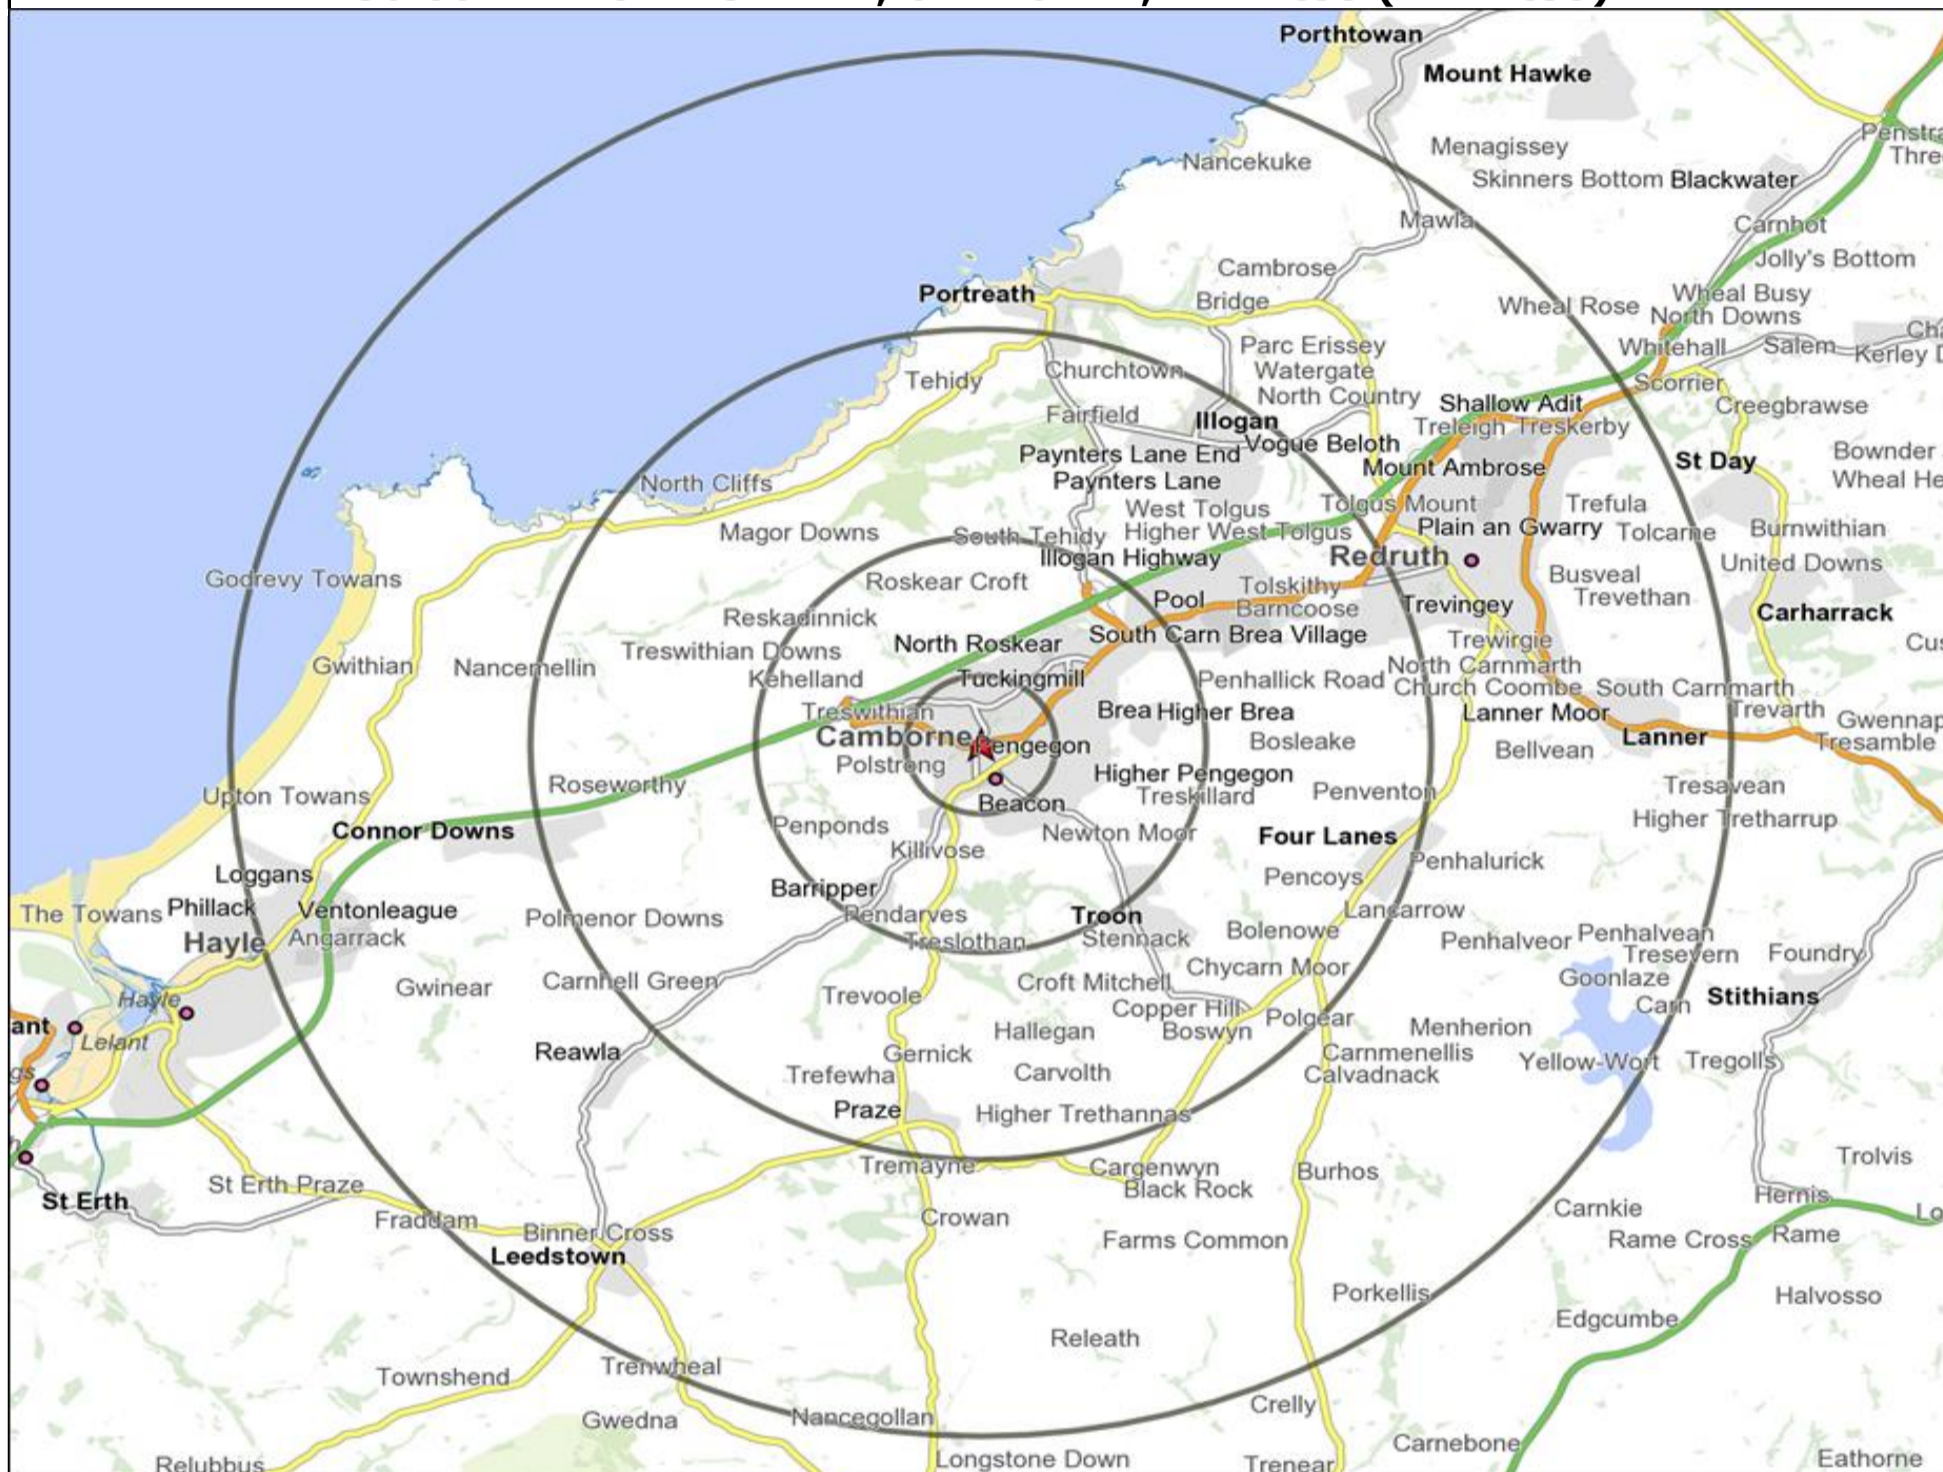

**Customer Profile Report for WHITE HART, CAMBORNE (Punch Outlet Number: 203589)
30 COMMERCIAL STREET, CAMBORNE, TR14 8JS (TR14 8JS)**

Copyright Experian Ltd, HERE 2015. Ordnance Survey © Crown copyright 2015

★ Location   ○ 0.5, 1.5, 3 & 5 Mile Distance

Age Data Table

	Count:					Index:				
	0 - 0.5 Miles	0 - 1.5 Miles	0 - 3.0 Miles	0 - 5.0 Miles	15 Min Drivetime	0 - 0.5 Miles	0 - 1.5 Miles	0 - 3.0 Miles	0 - 5.0 Miles	15 Min Drivetime
0-15	1,631	4,213	7,228	11,887	14,056	96	103	101	100	99
16-17	180	524	910	1,499	1,769	86	104	103	101	100
18-24	846	1,986	3,223	5,063	5,832	103	101	93	88	85
25-34	1,016	2,572	4,365	7,395	8,509	82	87	84	85	82
35-44	1,014	2,396	4,356	7,518	9,001	88	87	90	93	93
45-54	1,147	2,856	5,289	9,056	10,710	89	93	98	100	99
55-64	938	2,396	4,497	7,674	9,376	92	98	104	107	109
65+	2,274	4,767	8,229	13,492	16,735	140	122	120	118	122
Population estimate 2015	9,046	21,710	38,097	63,584	75,988	100	100	100	100	100

Ethnicity - Census 2011

	Count:					%:				
	0 - 0.5 Miles	0 - 1.5 Miles	0 - 3.0 Miles	0 - 5.0 Miles	15 Min Drivetime	0 - 0.5 Miles	0 - 1.5 Miles	0 - 3.0 Miles	0 - 5.0 Miles	15 Min Drivetime
White	8,491	20,547	36,335	60,848	72,875	97%	98%	98%	98%	98%
Mixed / Multiple Ethnic Groups	94	199	299	463	567	1%	1%	1%	1%	1%
Asian / Asian British	100	163	257	402	492	1%	1%	1%	1%	1%
Black / African / Caribbean / Black British	8	21	41	68	74	0%	0%	0%	0%	0%
Other Ethnic Group	23	71	155	231	269	0%	0%	0%	0%	0%
All People (Ethnic Group)	8,716	21,001	37,087	62,012	74,277	100	100	100	100	100