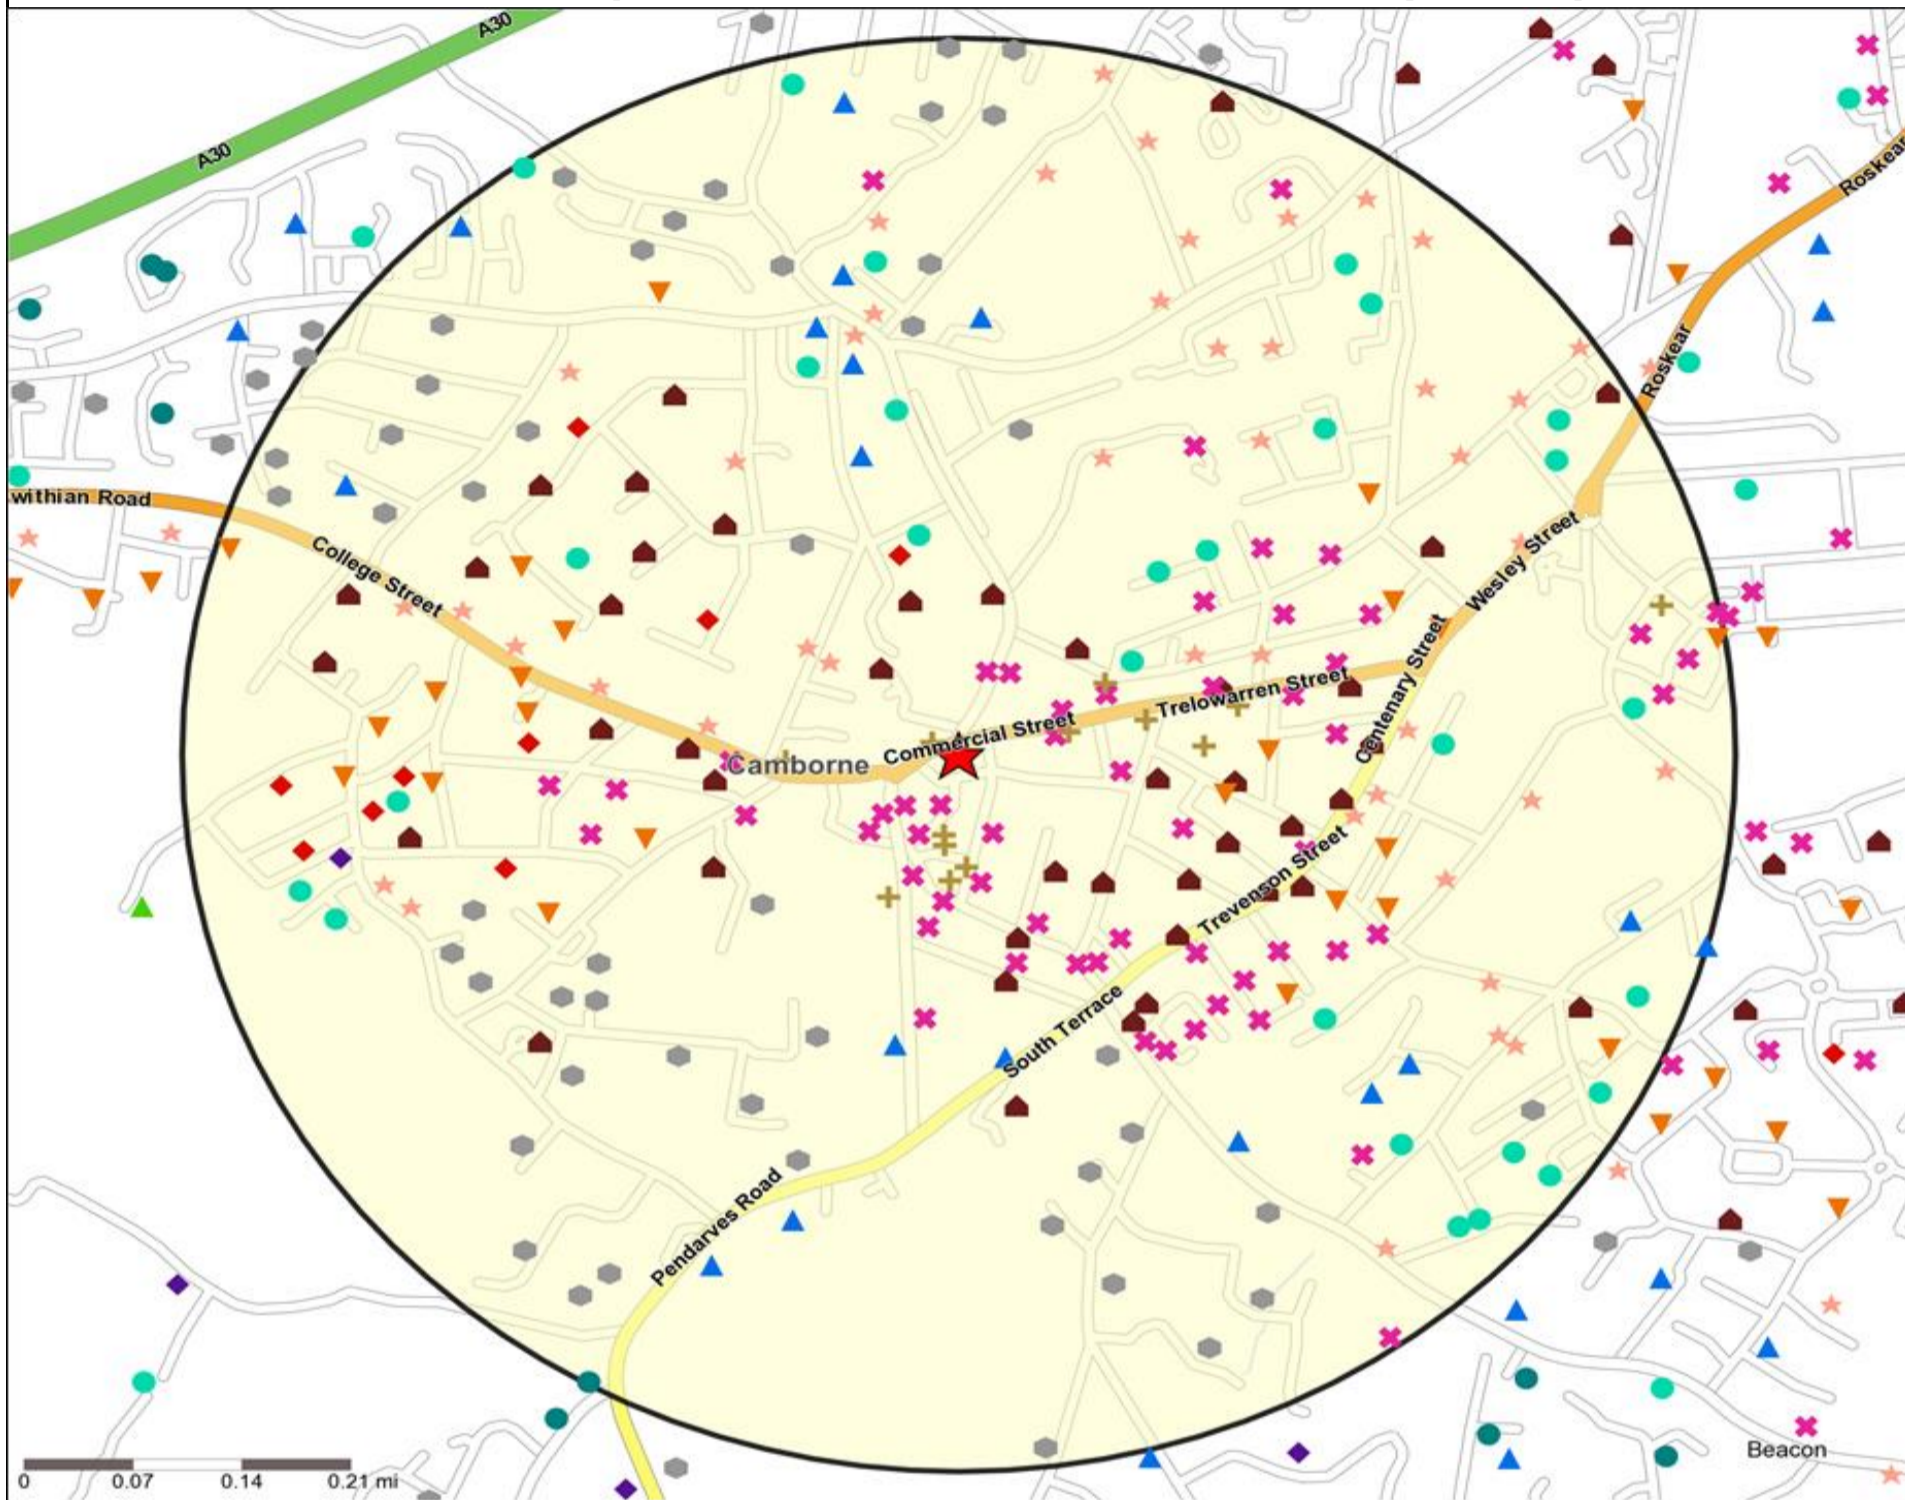

Mosaic UK Map and Data: WHITE HART, CAMBORNE (203589)

Copyright Experian Ltd, HERE 2015. Ordnance Survey © Crown copyright 2015

- ★ Location
- Mosaic UK Groups
- ▲ D Rural Reality
- H Aspiring Homemakers
- L Vintage Value
- 0.5,1.5,3 & 5 Mile Distance
- A City Prosperity
- E Senior Security
- I Family Basics
- M Modest Traditions
- ~ Rivers, Canals and Lakes
- ◆ B Prestige Positions
- ▲ F Suburban Stability
- J Transient Renters
- N Urban Cohesion
- C Country Living
- G Domestic Success
- K Municipal Challenge
- O Rental Hubs

Mosaic UK Map and Data: WHITE HART, CAMBORNE (203589)

Copyright Experian Ltd, HERE 2015. Ordnance Survey © Crown copyright 2015

- Location
- 0.5, 1.5, 3 & 5 Mile Distance
- Rivers, Canals and Lakes
- A City Prosperity
- D Rural Reality
- E Senior Security
- F Suburban Stability
- B Prestige Positions
- C Country Living
- H Aspiring Homemakers
- I Family Basics
- J Transient Renters
- K Municipal Challenge
- L Vintage Value
- M Modest Traditions
- N Urban Cohesion
- O Rental Hubs

Reporting Category	0 - 0.5 Miles
Café / Wine Bar	4
Circuit Bar	1
Community Local	6
Dry Led	1
Branded Food Pub	0
Rural	0
Other	9
Total	21

Local Competition: WHITE HART, CAMBORNE (203589)

List of Pubs (sorted by distance from Punch outlet) - Top 30 by Distance