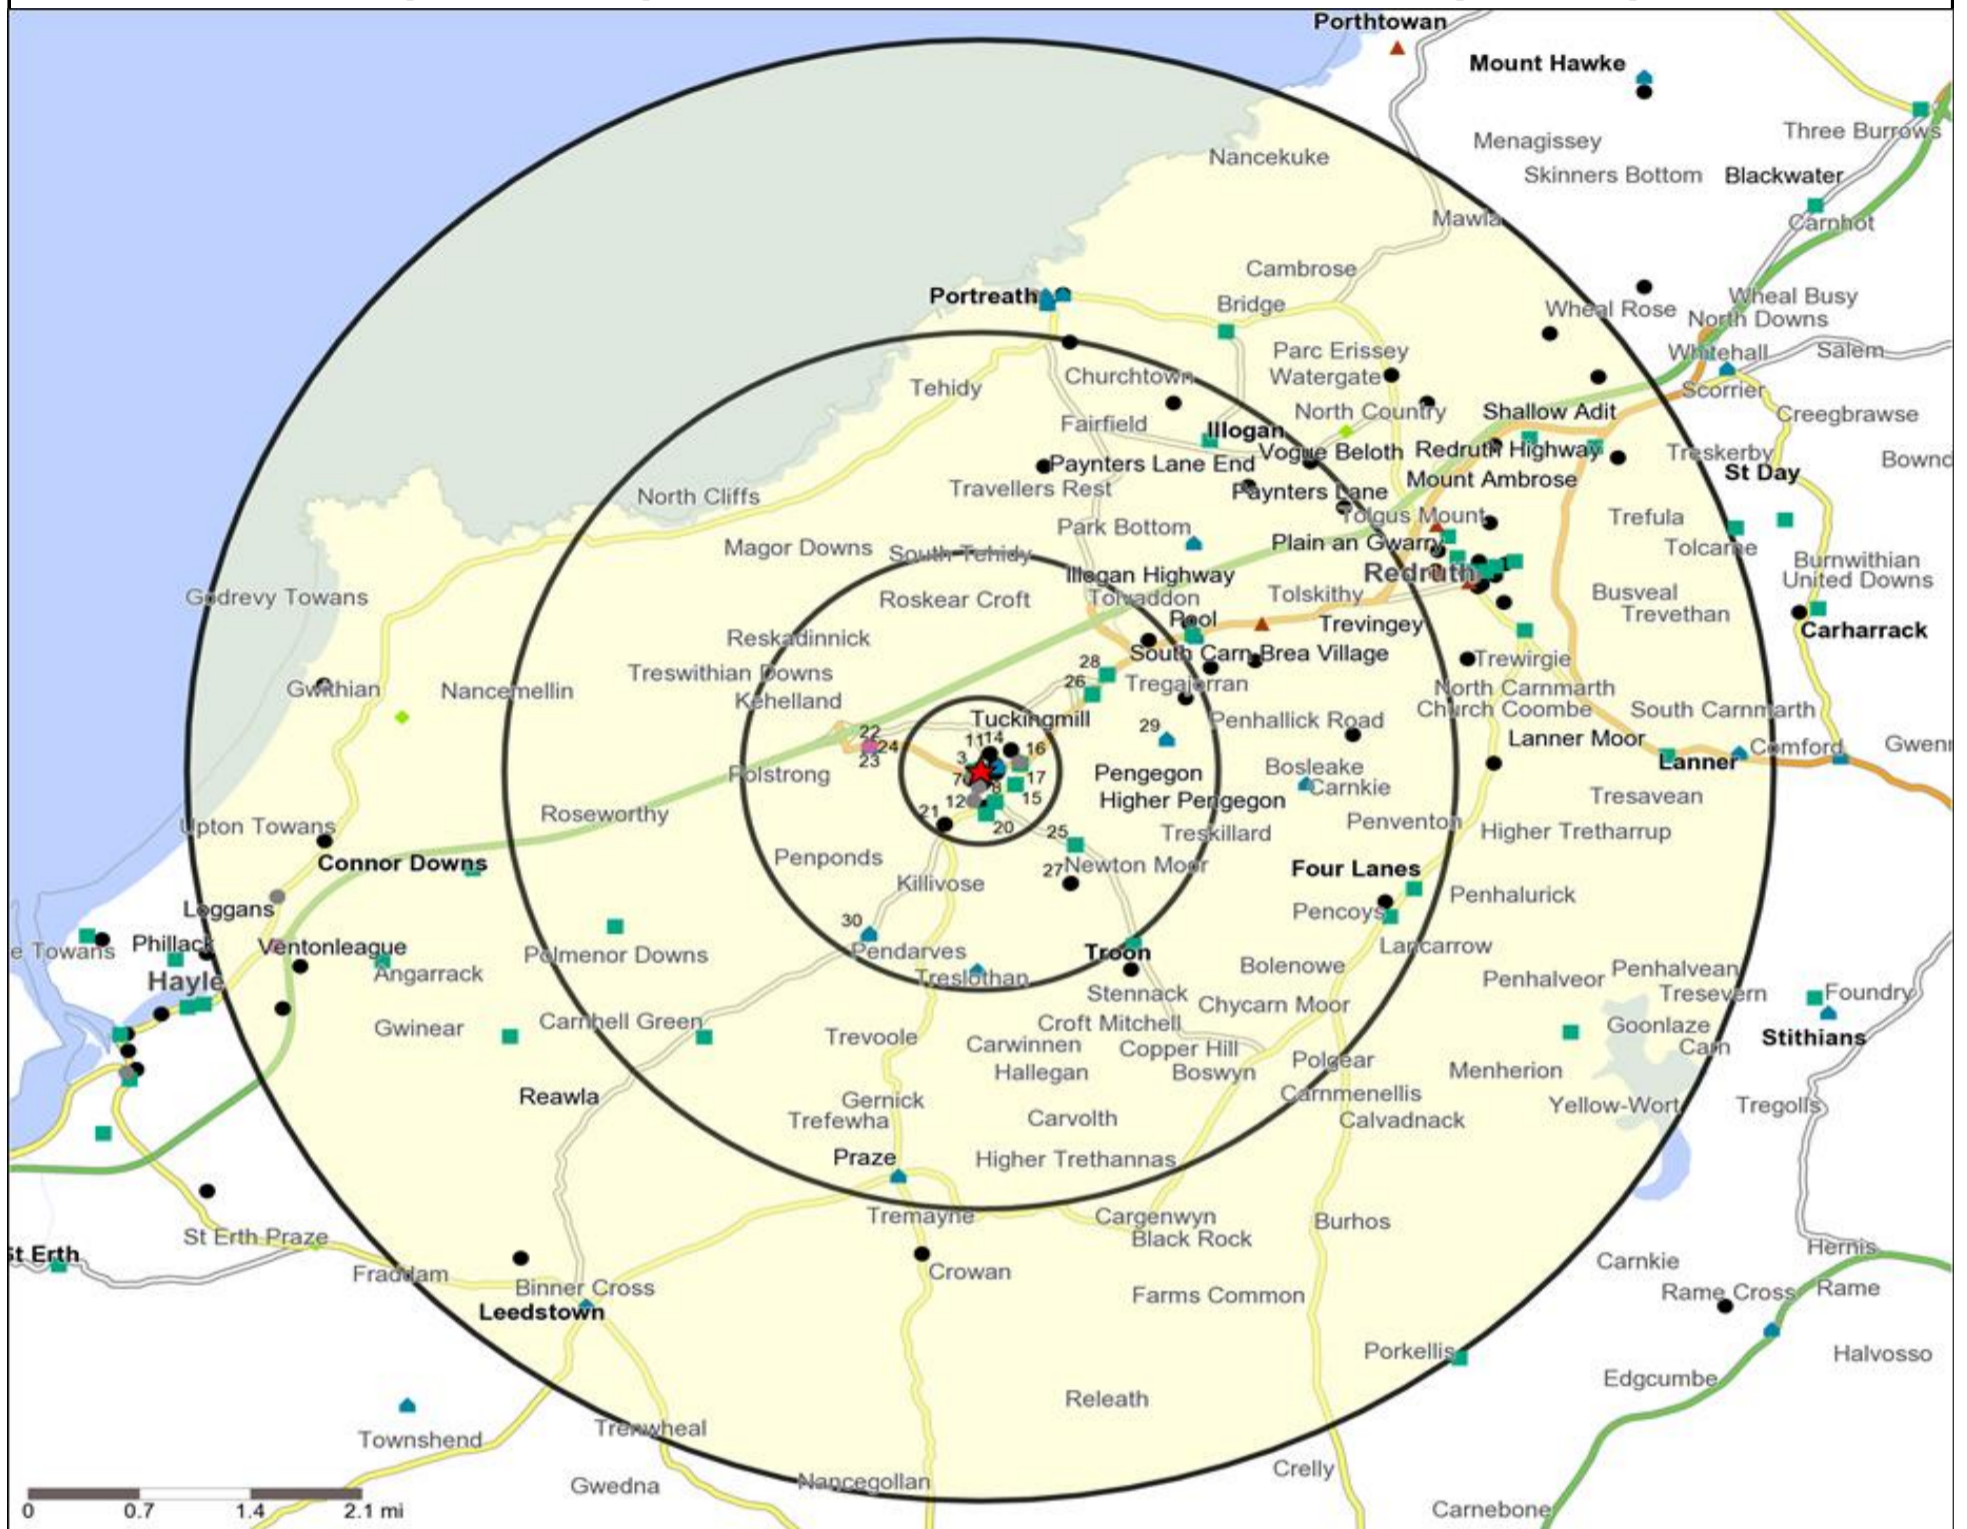

Competition Map and Data: WHITE HART, CAMBORNE (203589)

Numbers on competition points relate to the distance ranking in the competition table on page 7. Copyright Experian Ltd, HERE 2015. Ordnance Survey © Crown copyright 2015

- Location
- Branded Food
- Dry Led
- Café / Wine Bar
- Other
- 0.5, 1.5, 3 & 5 Mile Distance
- Circuit Bar
- Rural Character
- Rivers, Canals and Lakes
- Community Local

Competition Type Summary Table

Reporting Category	0 - 0.5 Miles	0 - 1.5 Miles	0 - 3.0 Miles	0 - 5.0 Miles
Café / Wine Bar	4	4	4	6
Circuit Bar	1	1	2	5
Community Local	6	9	16	31
Dry Led	1	5	8	13
Branded Food Pub	0	1	1	2
Rural	0	0	0	1
Other	9	12	27	57
Total	21	32	58	115