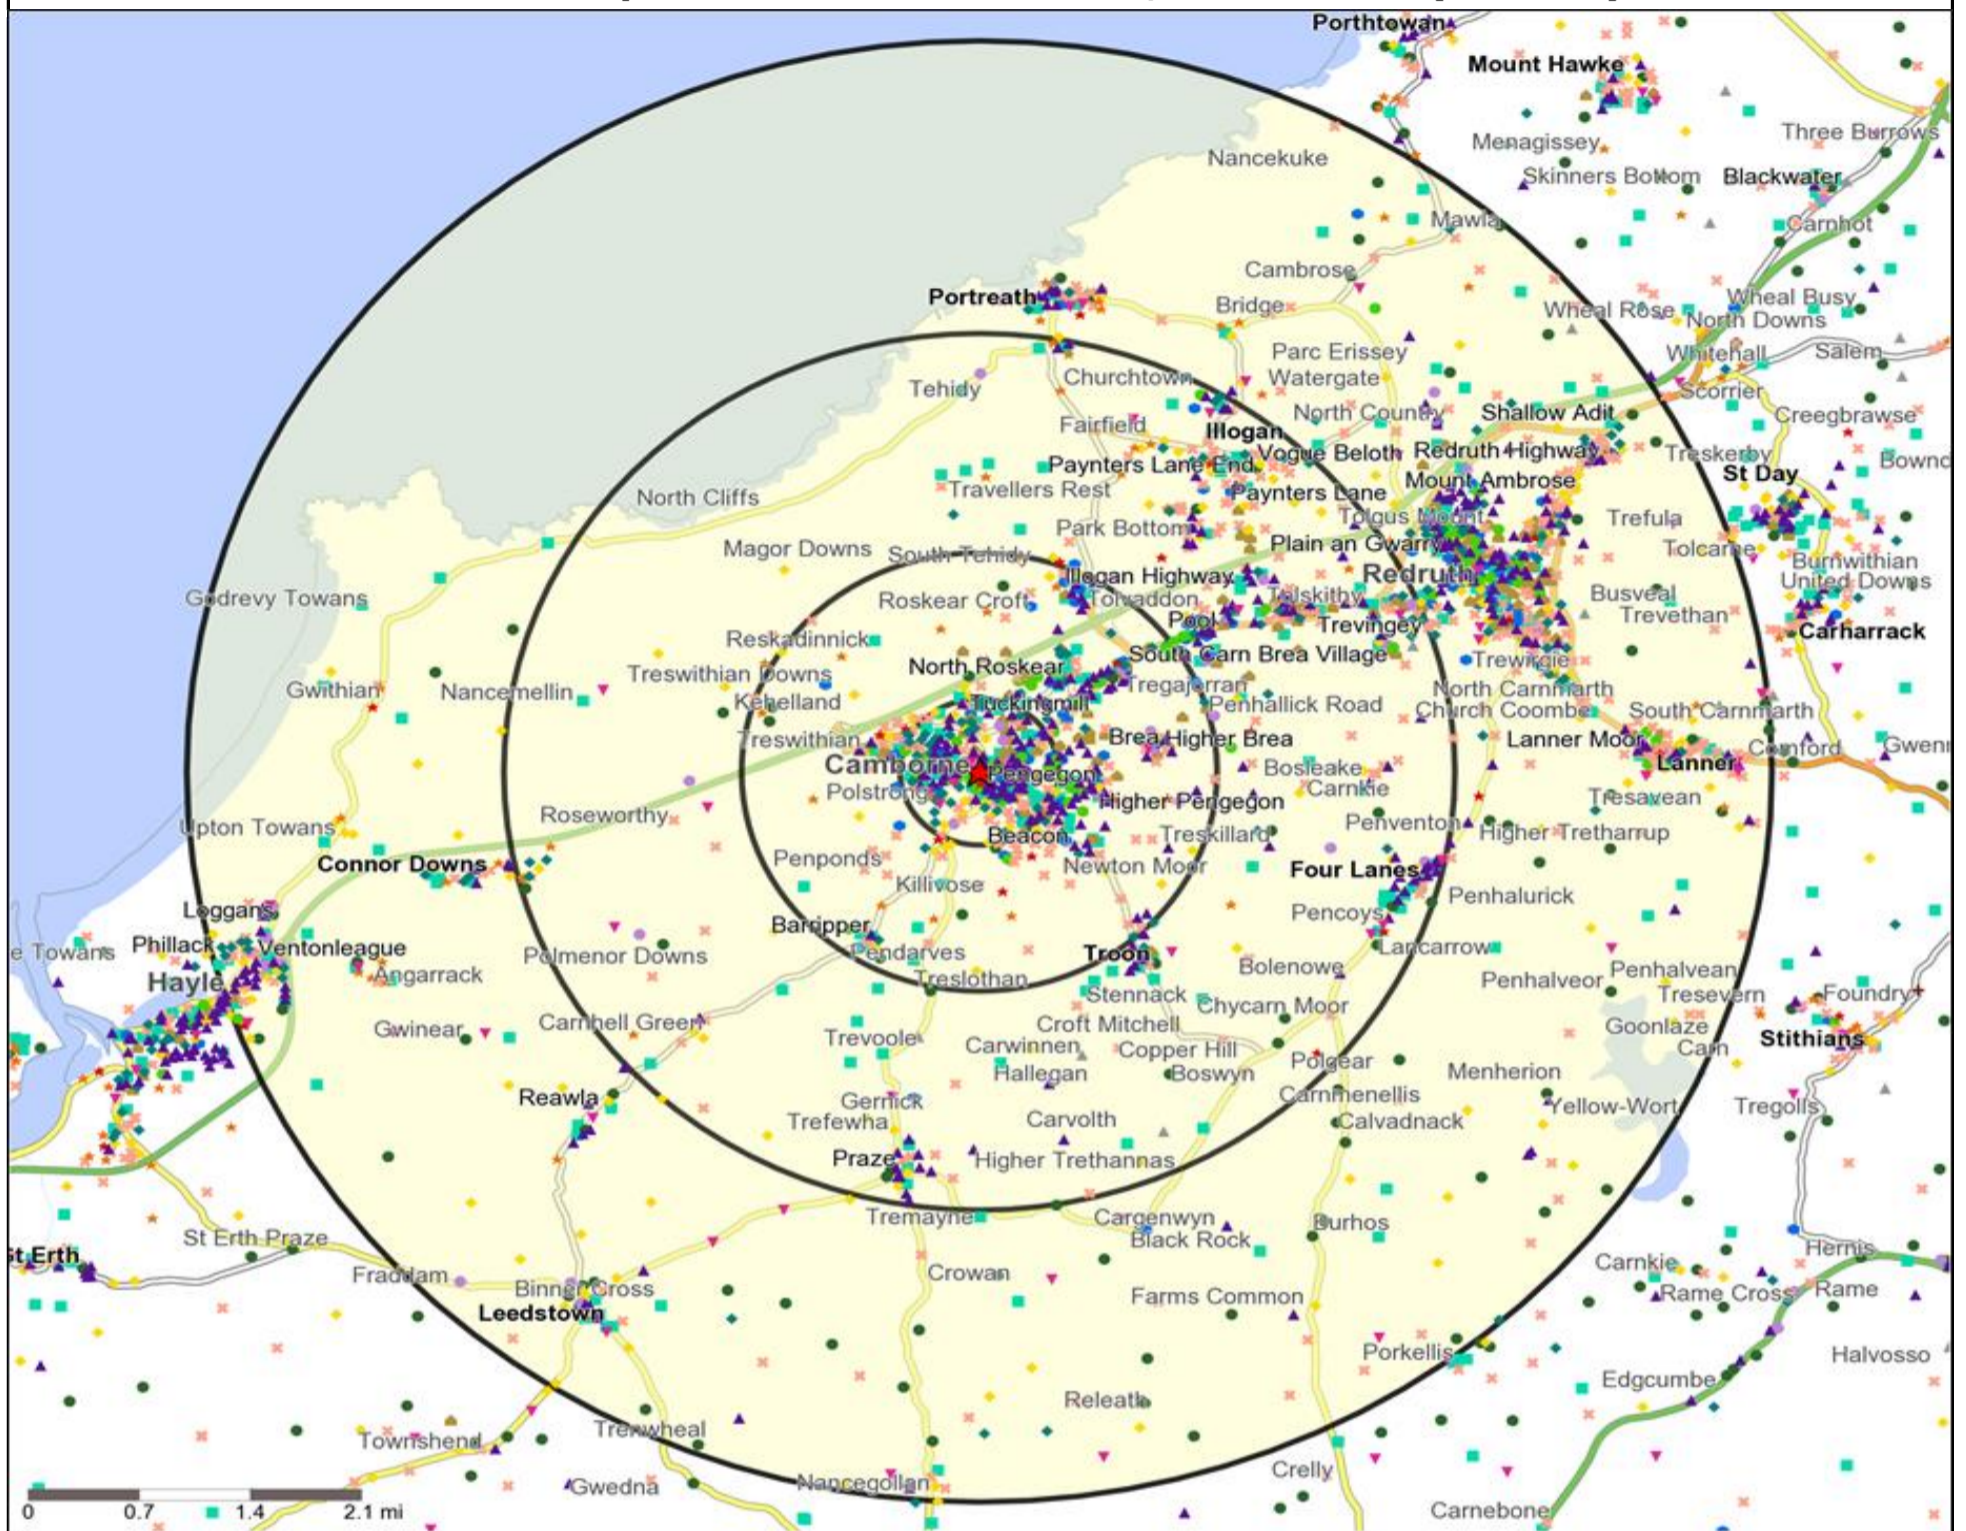

Mosaic UK Map and Data: WHITE HART, CAMBORNE (203589)

Copyright Experian Ltd, HERE 2015. Ordnance Survey © Crown copyright 2015

- Location
- 0.5, 1.5, 3 & 5 Mile Distance
- Rivers, Canals and Lakes
- A City Prosperity
- D Rural Reality
- E Senior Security
- F Suburban Stability
- B Prestige Positions
- C Country Living
- H Aspiring Homemakers
- I Family Basics
- J Transient Renters
- K Municipal Challenge
- L Vintage Value
- M Modest Traditions
- N Urban Cohesion
- O Rental Hubs

Mosaic UK Data Table (Residential)

	Count:	Index:
	0 - 0.5 Miles	0 - 0.5 Miles
A City Prosperity (18+)	0	0
B Prestige Positions (18+)	16	3
C Country Living (18+)	0	0
D Rural Reality (18+)	7	1
E Senior Security (18+)	944	160
F Suburban Stability (18+)	492	111
G Domestic Success (18+)	67	11
H Aspiring Homemakers (18+)	667	101
I Family Basics (18+)	502	96
J Transient Renters (18+)	1,120	268
K Municipal Challenge (18+)	306	72
L Vintage Value (18+)	1,511	332
M Modest Traditions (18+)	1,481	430
N Urban Cohesion (18+)	0	0
O Rental Hubs (18+)	124	22
Adults 18+ estimate 2015	7,237	100

Occasions Map and Data: WHITE HART, CAMBORNE (203589)

Copyright Experian Ltd, HERE 2015. Ordnance Survey © Crown copyright 2015

- ★ Location
- 0.5, 1.5, 3 & 5 Mile Distance
- ~ Rivers, Canals and Lakes
- Occasions Types
- 01 Mine's a Pint
- ◆ 02 Early Doors
- 03 Everyday is Friday
- ▲ 04 Weekend Millionaires
- 05 Out On The Town
- ▲ 06 Business and Pleasure
- 07 Sporting Pints
- 08 Student Social
- ▼ 09 Leisurely Lunch
- ★ 10 Wining and Dining
- ▲ 11 Household Outing
- ★ 12 Midweek Meal Deal
- ◆ 13 Date Night
- ★ 14 Birthday Treat
- + 15 Pre Show Meal

Reporting Category	0 - 0.5 Miles
Café / Wine Bar	4
Circuit Bar	1
Community Local	6
Dry Led	1
Branded Food Pub	0
Rural	0
Other	9
Total	21

Local Competition: WHITE HART, CAMBORNE (203589)

List of Pubs (sorted by distance from Punch outlet) - Top 30 by Distance