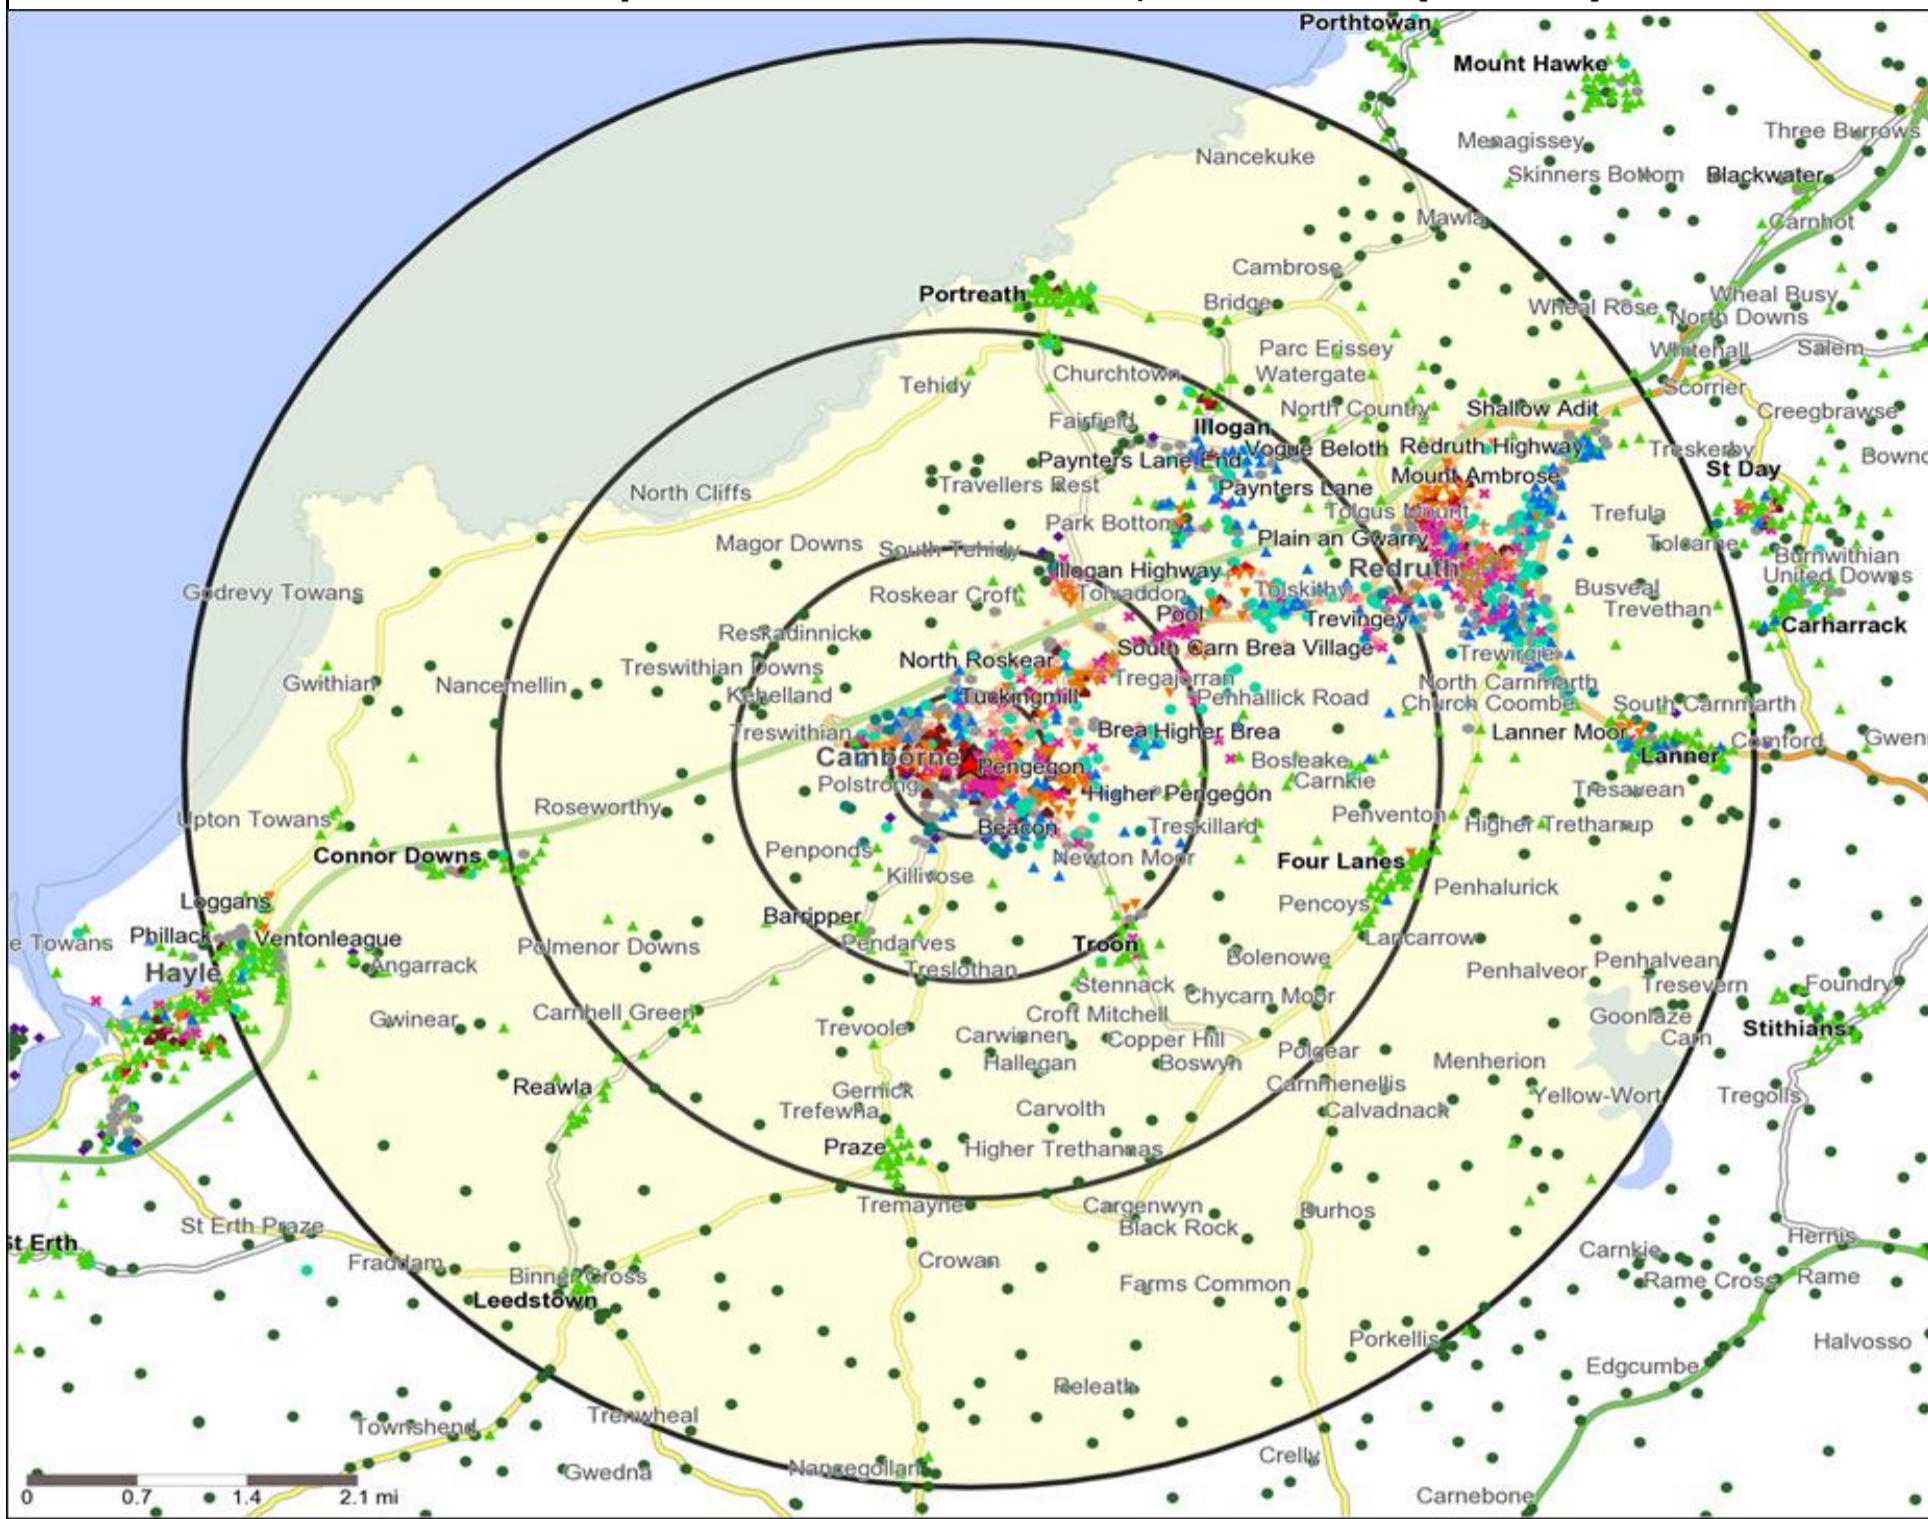

Mosaic UK Map and Data: WHITE HART, CAMBORNE (203589)

Copyright Experian Ltd, HERE 2015. Ordnance Survey © Crown copyright 2015

- ★ Location
- Mosaic UK Groups
- ▲ D Rural Reality
- H Aspiring Homemakers
- L Vintage Value
- 0.5,1.5,3 & 5 Mile Distance
- A City Prosperity
- E Senior Security
- I Family Basics
- M Modest Traditions
- ~ Rivers, Canals and Lakes
- B Prestige Positions
- ▲ F Suburban Stability
- J Transient Renters
- N Urban Cohesion
- C Country Living
- G Domestic Success
- K Municipal Challenge
- O Rental Hubs

Mosaic UK Data Table (Residential)

	Count:					Index:				
	0 - 0.5 Miles	0 - 1.5 Miles	0 - 3.0 Miles	0 - 5.0 Miles	15 Min Drivetime	0 - 0.5	0 - 1.5	0 - 3.0	0 - 5.0	15 Min Drivetime
A City Prosperity (18+)	0	0	0	0	0	0	0	0	0	0
B Prestige Positions (18+)	16	116	196	215	259	3	9	9	6	6
C Country Living (18+)	0	506	1,849	4,553	7,105	0	43	89	131	170
D Rural Reality (18+)	7	672	4,343	10,347	15,374	1	57	209	298	369
E Senior Security (18+)	944	1,975	3,219	5,314	5,930	160	143	132	130	121
F Suburban Stability (18+)	492	1,498	2,975	4,408	4,566	111	144	163	144	124
G Domestic Success (18+)	67	507	694	943	1,115	11	36	28	22	22
H Aspiring Homemakers (18+)	667	1,873	3,699	6,188	6,332	101	121	136	135	116
I Family Basics (18+)	502	2,429	3,079	3,893	4,072	96	198	142	107	94
J Transient Renters (18+)	1,120	2,283	2,998	4,727	4,998	268	233	173	163	144
K Municipal Challenge (18+)	306	354	677	967	1,021	72	35	38	33	29
L Vintage Value (18+)	1,511	2,061	2,429	3,223	3,804	332	193	129	102	100
M Modest Traditions (18+)	1,481	2,436	3,408	4,529	4,627	430	302	239	190	162
N Urban Cohesion (18+)	0	0	0	0	0	0	0	0	0	0
O Rental Hubs (18+)	124	263	391	875	941	22	20	17	23	20
Adults 18+ estimate 2015	7,237	16,973	29,957	50,182	60,144	100	100	100	100	100