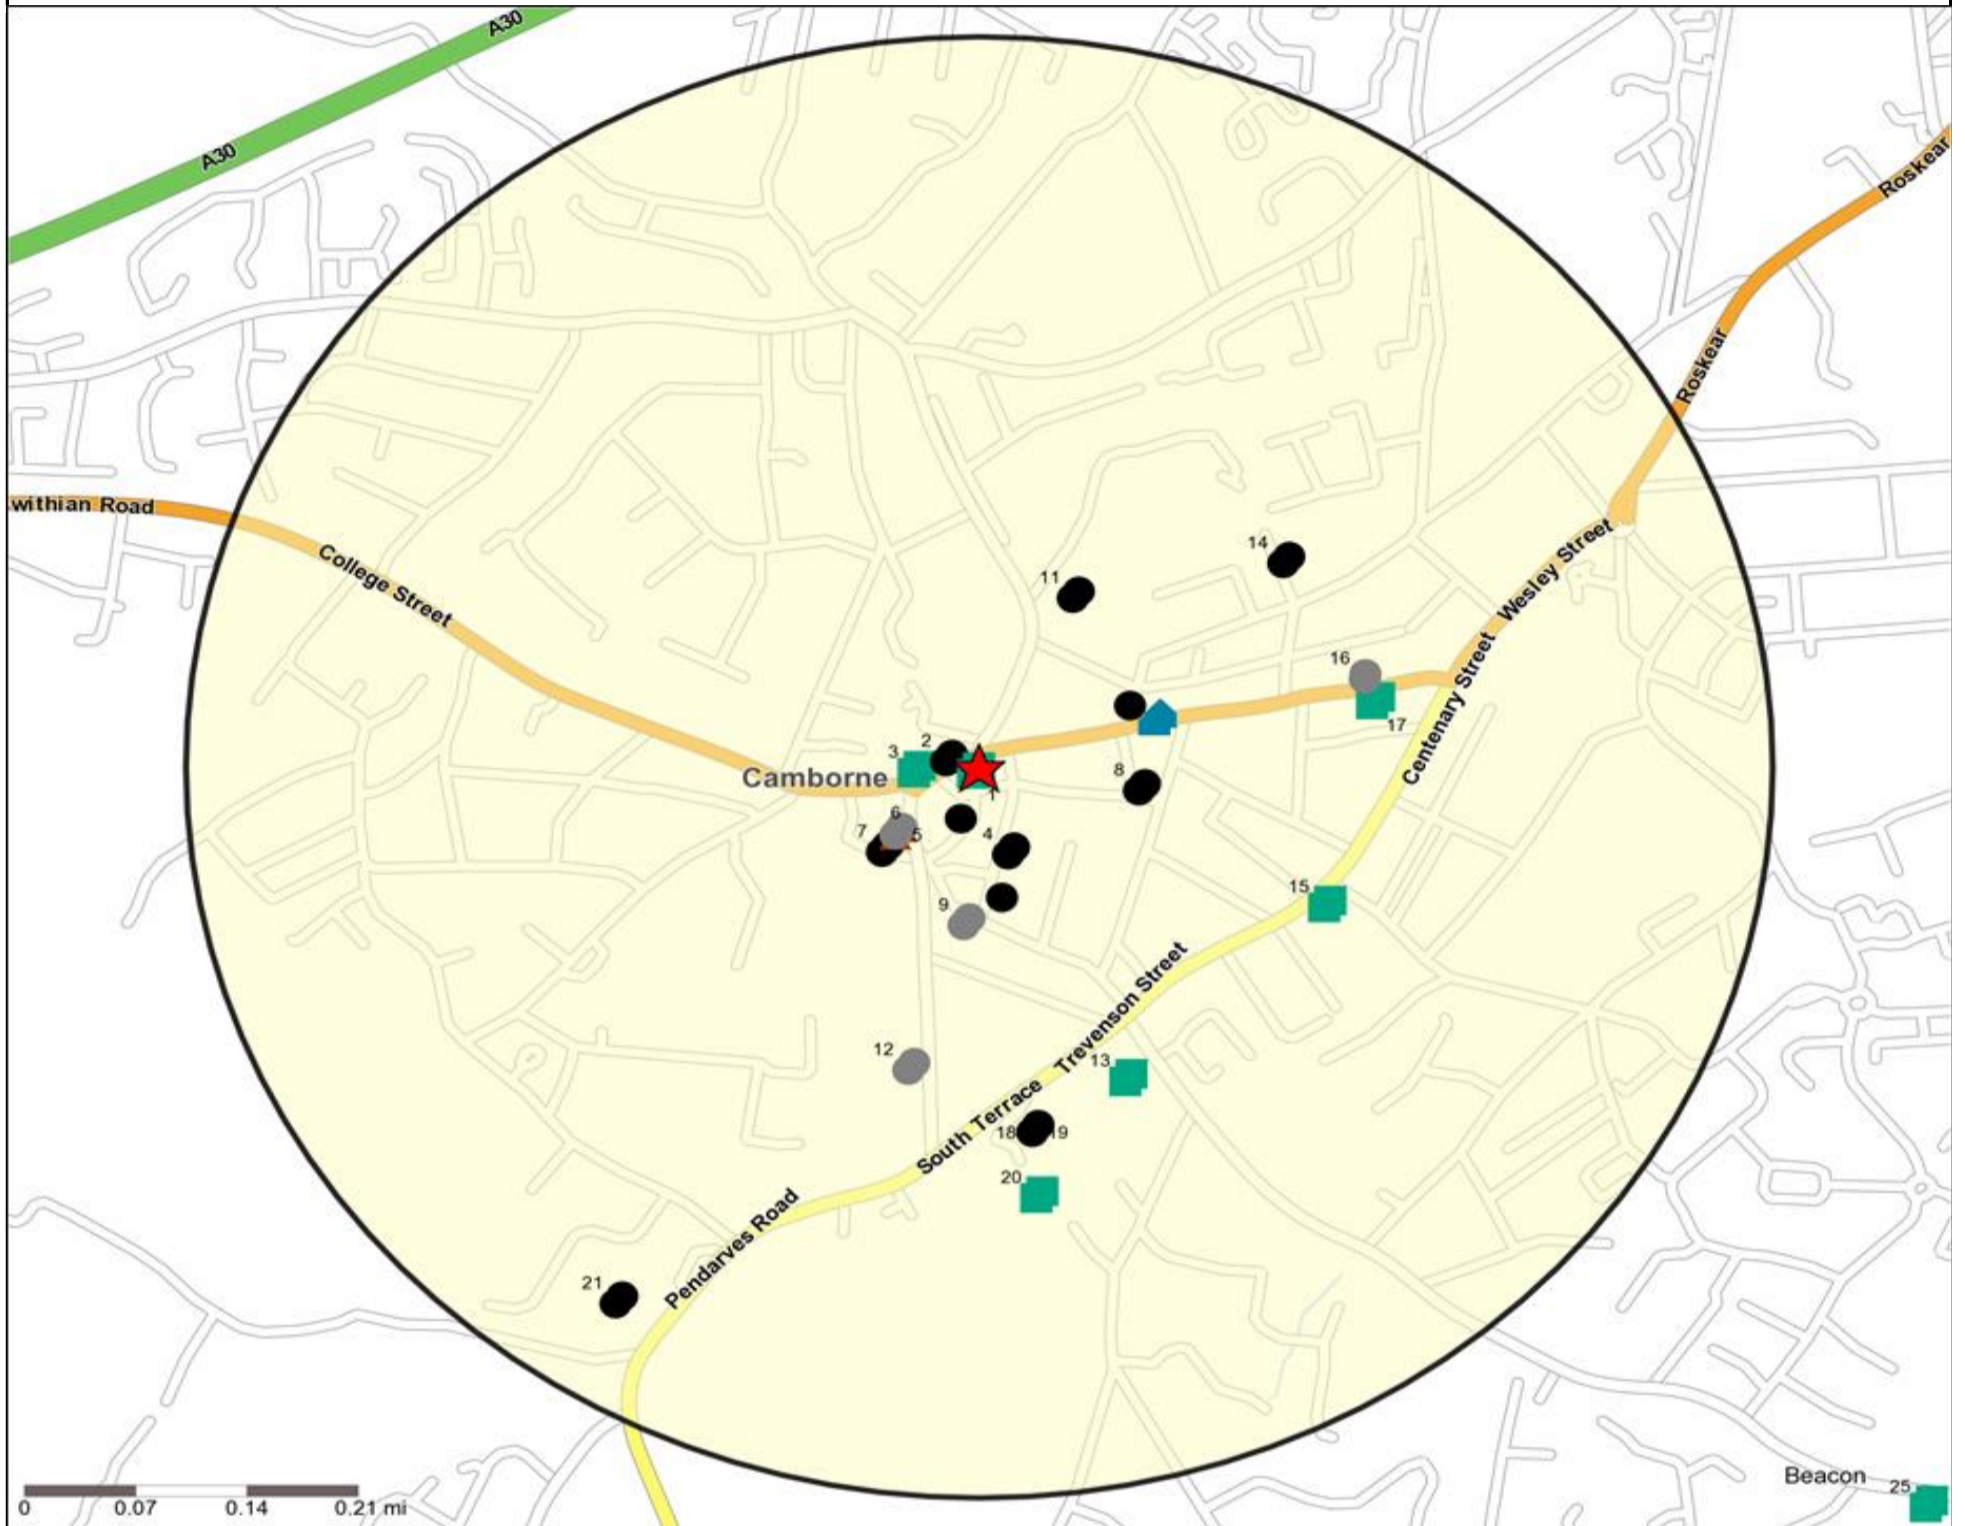

Competition Map and Data: WHITE HART, CAMBORNE (203589)

Numbers on competition points relate to the distance ranking in the competition table on page 7. Copyright Experian Ltd, HERE 2015. Ordnance Survey © Crown copyright 2015

- Location
- Branded Food
- Dry Led
- Café / Wine Bar
- Other
- 0.5, 1.5, 3 & 5 Mile Distance
- Circuit Bar
- Rural Character
- Rivers, Canals and Lakes
- Community Local

Competition Type Summary Table

Reporting Category	0 - 0.5 Miles
Café / Wine Bar	4
Circuit Bar	1
Community Local	6
Dry Led	1
Branded Food Pub	0
Rural	0
Other	9
Total	21