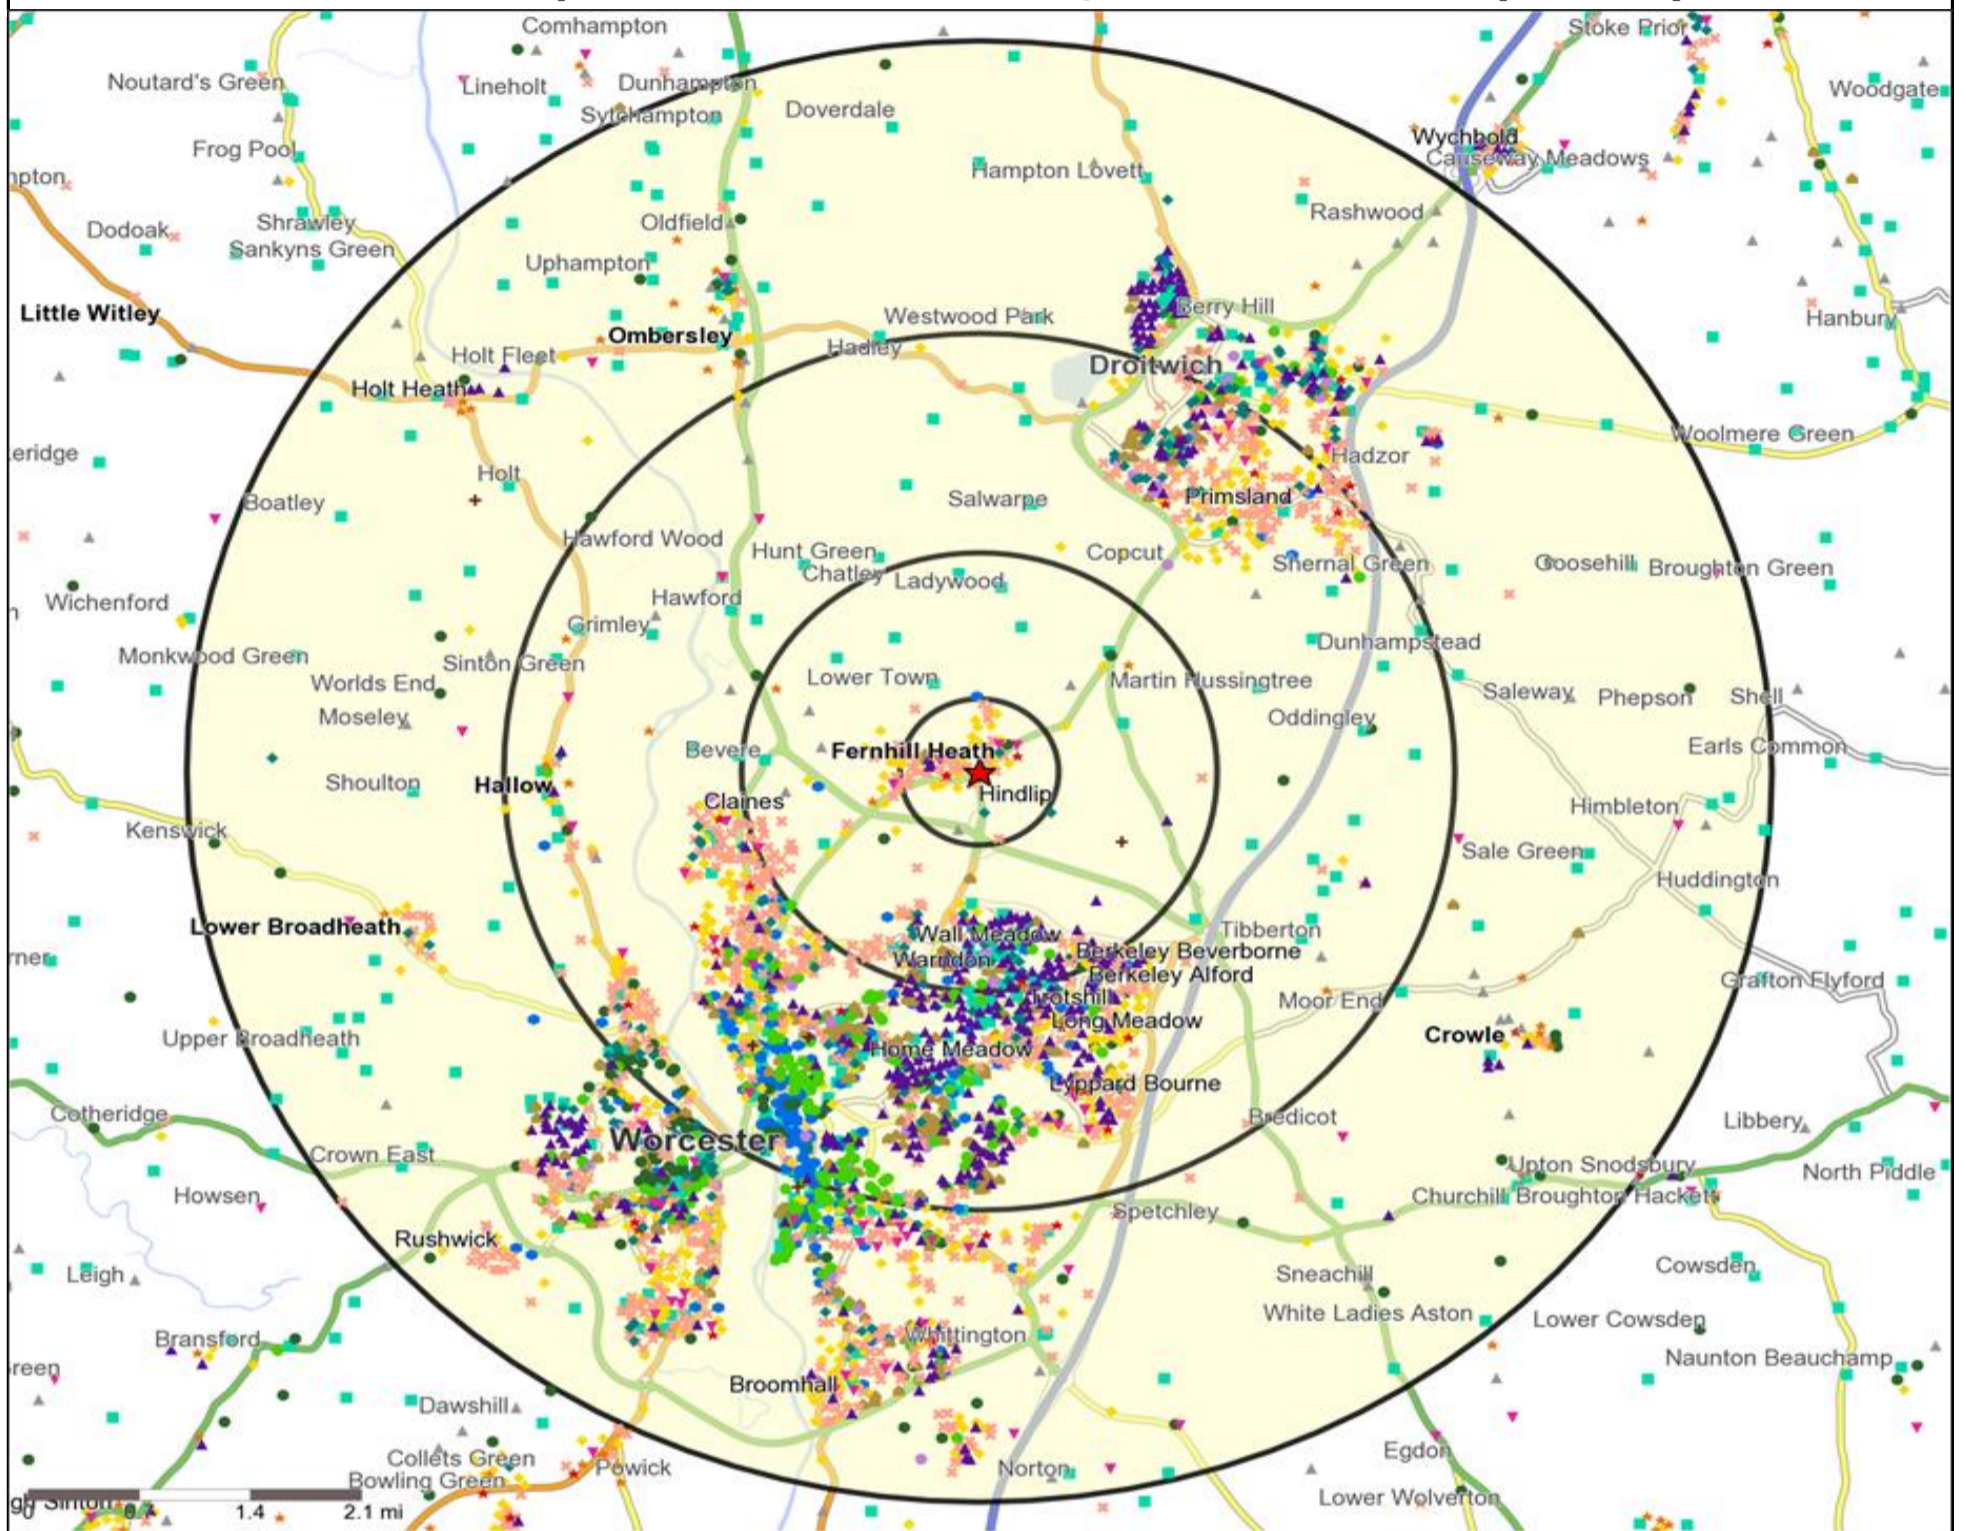

Mosaic UK Map and Data: WHITE HART, FERNHILL HEATH (203590)

Copyright Experian Ltd, HERE 2015. Ordnance Survey © Crown copyright 2015

- ★ Location
- 0.5, 1.5, 3 & 5 Mile Distance
- ~ Rivers, Canals and Lakes
- Mosaic UK Groups**
- A City Prosperity
- ◆ B Prestige Positions
- C Country Living
- ▲ D Rural Reality
- E Senior Security
- ▲ F Suburban Stability
- G Domestic Success
- H Aspiring Homemakers
- ▼ I Family Basics
- ✕ J Transient Renters
- ◆ K Municipal Challenge
- ▲ L Vintage Value
- ★ M Modest Traditions
- ★ N Urban Cohesion
- ✚ O Rental Hubs

Mosaic UK Data Table (Residential)

	Count:	Index:
	0 - 0.5 Miles	0 - 0.5 Miles
A City Prosperity (18+)	0	0
B Prestige Positions (18+)	701	475
C Country Living (18+)	69	49
D Rural Reality (18+)	77	55
E Senior Security (18+)	304	185
F Suburban Stability (18+)	172	139
G Domestic Success (18+)	485	285
H Aspiring Homemakers (18+)	38	21
I Family Basics (18+)	29	20
J Transient Renters (18+)	0	0
K Municipal Challenge (18+)	54	45
L Vintage Value (18+)	89	70
M Modest Traditions (18+)	0	0
N Urban Cohesion (18+)	0	0
O Rental Hubs (18+)	6	4
Adults 18+ estimate 2015	2,024	100

Occasions Map and Data: WHITE HART, FERNHILL HEATH (203590)

Copyright Experian Ltd, HERE 2015. Ordnance Survey © Crown copyright 2015

- ★ Location
- 0.5, 1.5, 3 & 5 Mile Distance
- ~ Rivers, Canals and Lakes
- ★ Occasions Types
- 01 Mine's a Pint
- ◆ 02 Early Doors
- 03 Everyday is Friday
- ▲ 04 Weekend Millionaires
- 05 Out On The Town
- ▲ 06 Business and Pleasure
- 07 Sporting Pints
- 08 Student Social
- ▼ 09 Leisurely Lunch
- ▲ 10 Wining and Dining
- ▲ 11 Household Outing
- ★ 12 Midweek Meal Deal
- ◆ 13 Date Night
- ★ 14 Birthday Treat
- + 15 Pre Show Meal