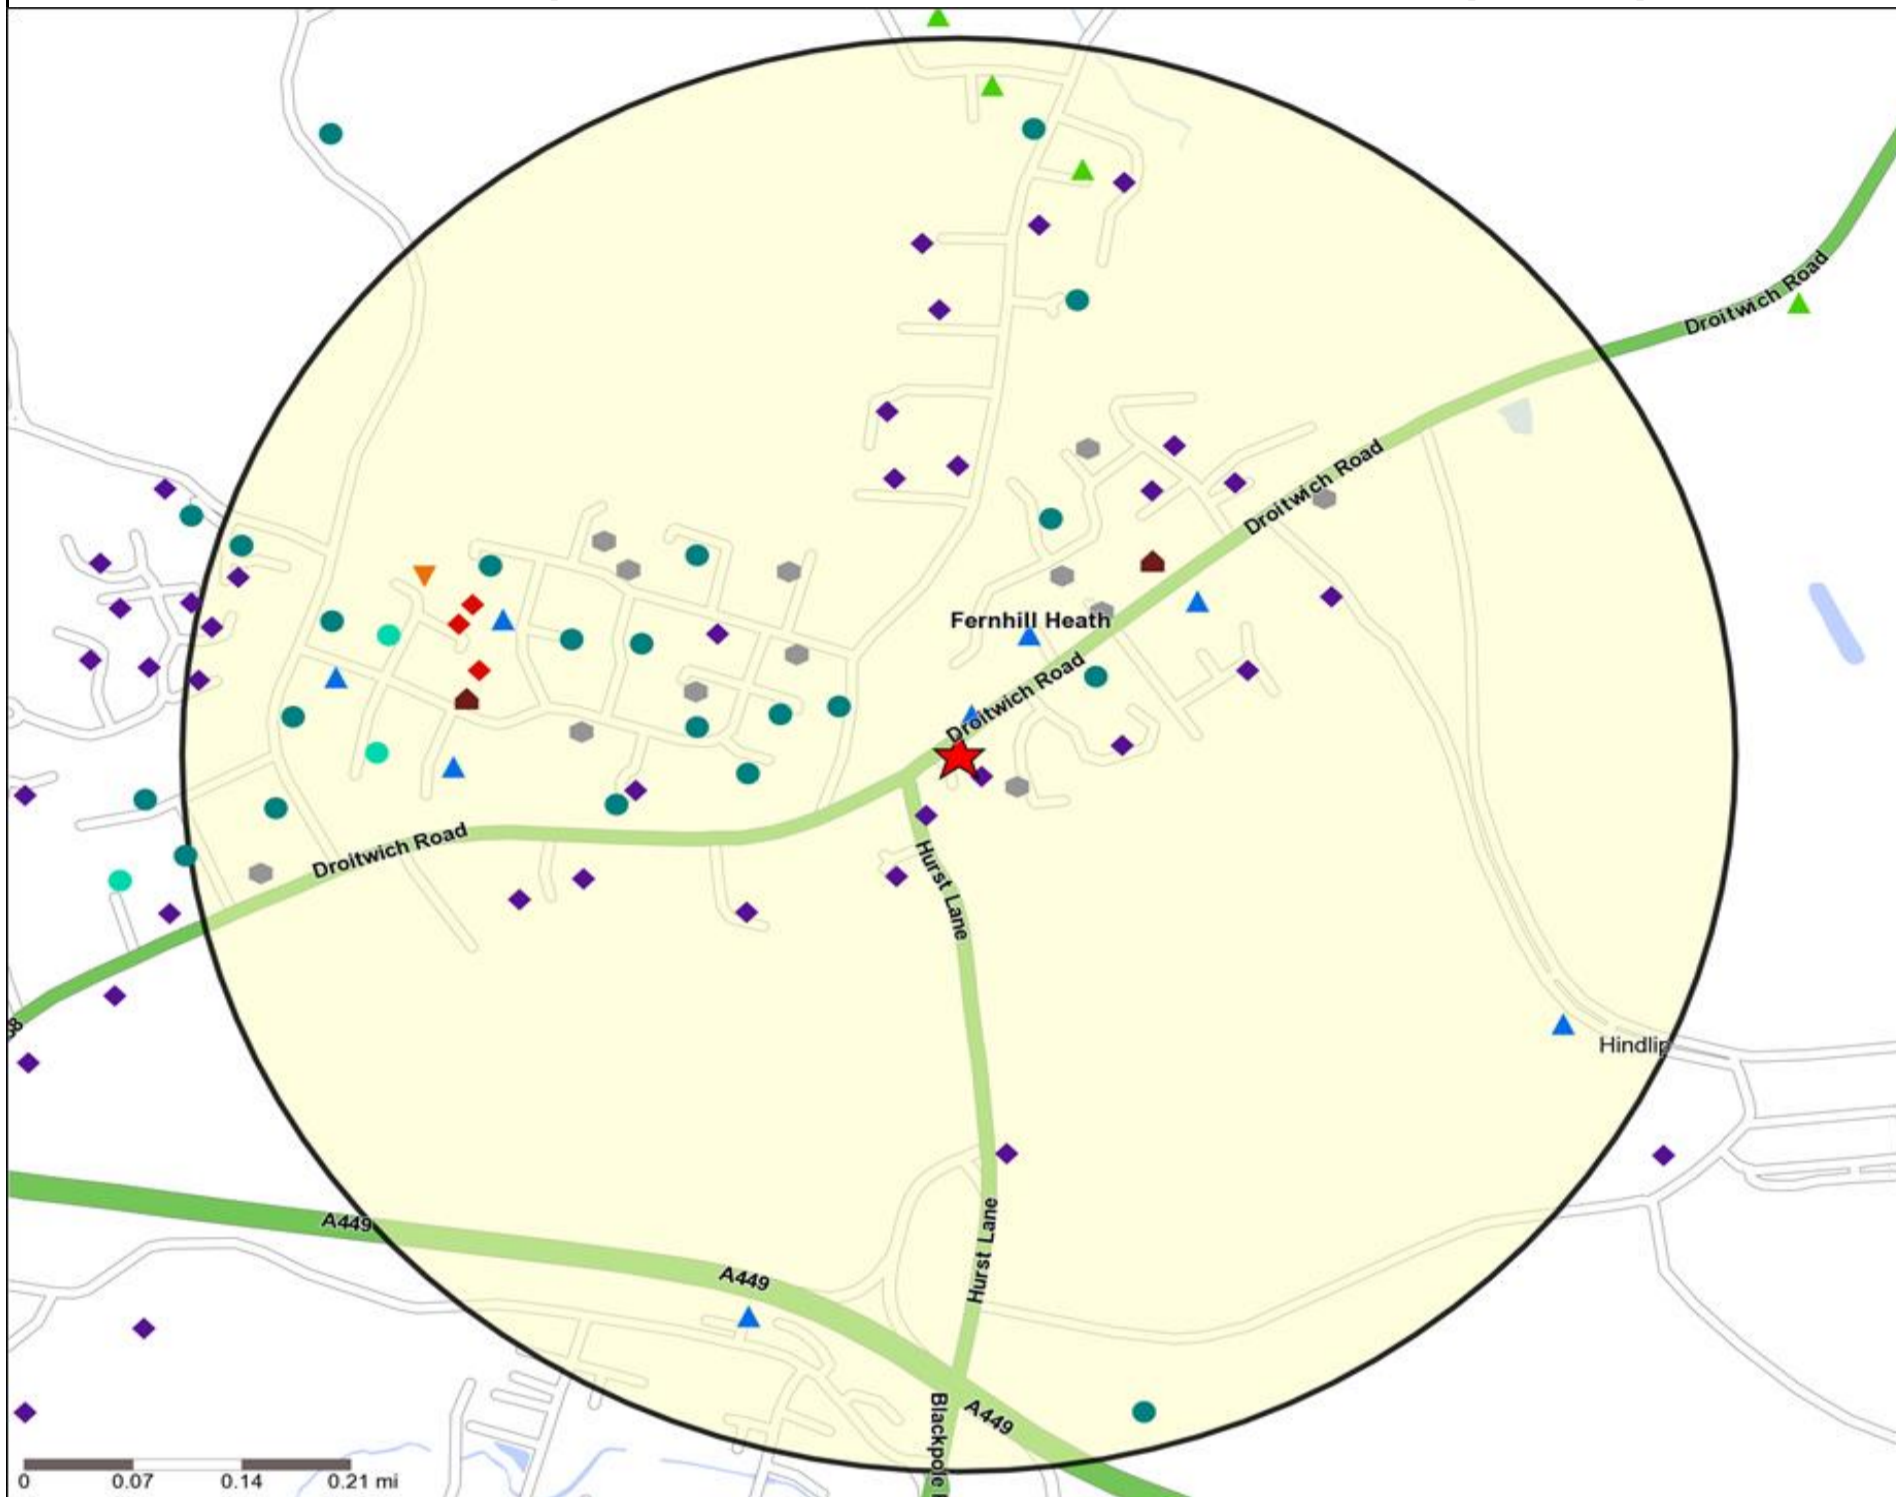

Mosaic UK Map and Data: WHITE HART, FERNHILL HEATH (203590)

Copyright Experian Ltd, HERE 2015. Ordnance Survey © Crown copyright 2015

Location	Mosaic UK Groups	D Rural Reality	H Aspiring Homemakers	L Vintage Value
0.5,1.5,3 & 5 Mile Distance	A City Prosperity	E Senior Security	I Family Basics	M Modest Traditions
Rivers, Canals and Lakes	B Prestige Positions	F Suburban Stability	J Transient Renters	N Urban Cohesion
	C Country Living	G Domestic Success	K Municipal Challenge	O Rental Hubs

Mosaic UK Map and Data: WHITE HART, FERNHILL HEATH (203590)

Copyright Experian Ltd, HERE 2015. Ordnance Survey © Crown copyright 2015

- ★ Location
- 0.5, 1.5, 3 & 5 Mile Distance
- ~ Rivers, Canals and Lakes
- Mosaic UK Groups**
- A City Prosperity
- ◆ B Prestige Positions
- C Country Living
- ▲ D Rural Reality
- E Senior Security
- ▲ F Suburban Stability
- G Domestic Success
- H Aspiring Homemakers
- ▼ I Family Basics
- ✕ J Transient Renters
- ◆ K Municipal Challenge
- ▲ L Vintage Value
- ★ M Modest Traditions
- ★ N Urban Cohesion
- ✚ O Rental Hubs

Occasions Map and Data: WHITE HART, FERNHILL HEATH (203590)

Copyright Experian Ltd, HERE 2015. Ordnance Survey © Crown copyright 2015

- ★ Location
- 0.5, 1.5, 3 & 5 Mile Distance
- ~ Rivers, Canals and Lakes
- ★ Occasions Types
- 01 Mine's a Pint
- ◆ 02 Early Doors
- 03 Everyday is Friday
- ▲ 04 Weekend Millionaires
- 05 Out On The Town
- ▲ 06 Business and Pleasure
- 07 Sporting Pints
- 08 Student Social
- ▼ 09 Leisurely Lunch
- ▲ 10 Wining and Dining
- ▲ 11 Household Outing
- ★ 12 Midweek Meal Deal
- ◆ 13 Date Night
- ★ 14 Birthday Treat
- + 15 Pre Show Meal

Reporting Category	0 - 0.5 Miles
Café / Wine Bar	0
Circuit Bar	0
Community Local	1
Dry Led	1
Branded Food Pub	0
Rural	0
Other	2
Total	4

Local Competition: WHITE HART, FERNHILL HEATH (203590)

List of Pubs (sorted by distance from Punch outlet) - Top 30 by Distance