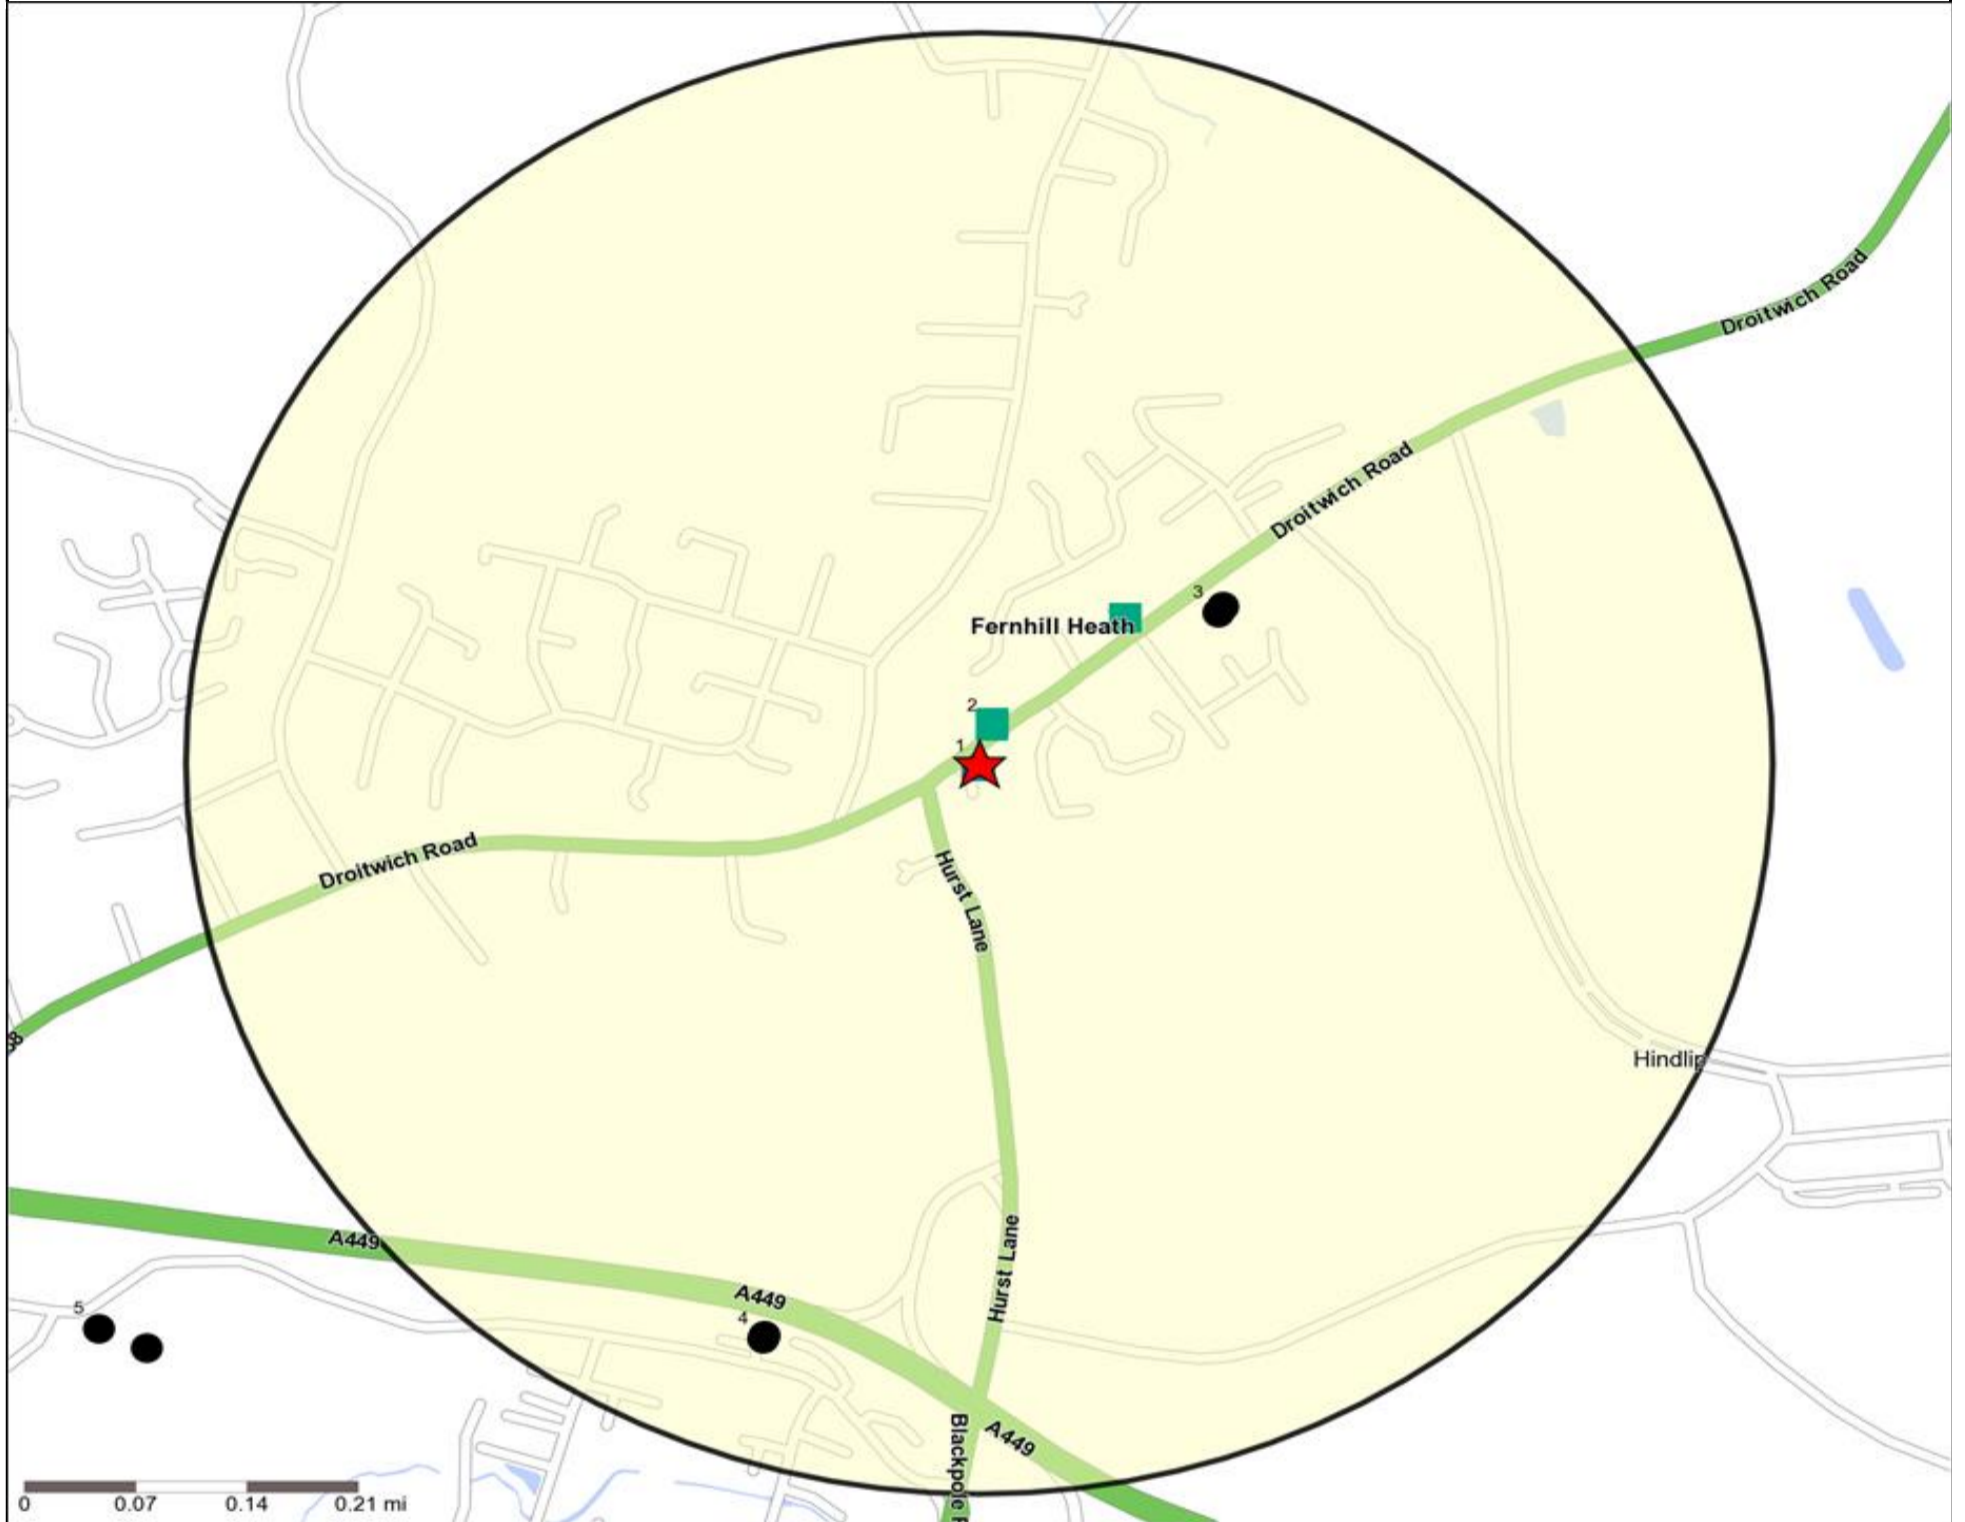

Competition Map and Data: WHITE HART, FERNHILL HEATH (203590)

Numbers on competition points relate to the distance ranking in the competition table on page 7. Copyright Experian Ltd, HERE 2015. Ordnance Survey © Crown copyright 2015

- Location
- Branded Food
- Dry Led
- Café / Wine Bar
- Other
- 0.5, 1.5, 3 & 5 Mile Distance
- Circuit Bar
- Rural Character
- Rivers, Canals and Lakes
- Community Local

Competition Type Summary Table

Reporting Category	0 - 0.5 Miles
Café / Wine Bar	0
Circuit Bar	0
Community Local	1
Dry Led	1
Branded Food Pub	0
Rural	0
Other	2
Total	4