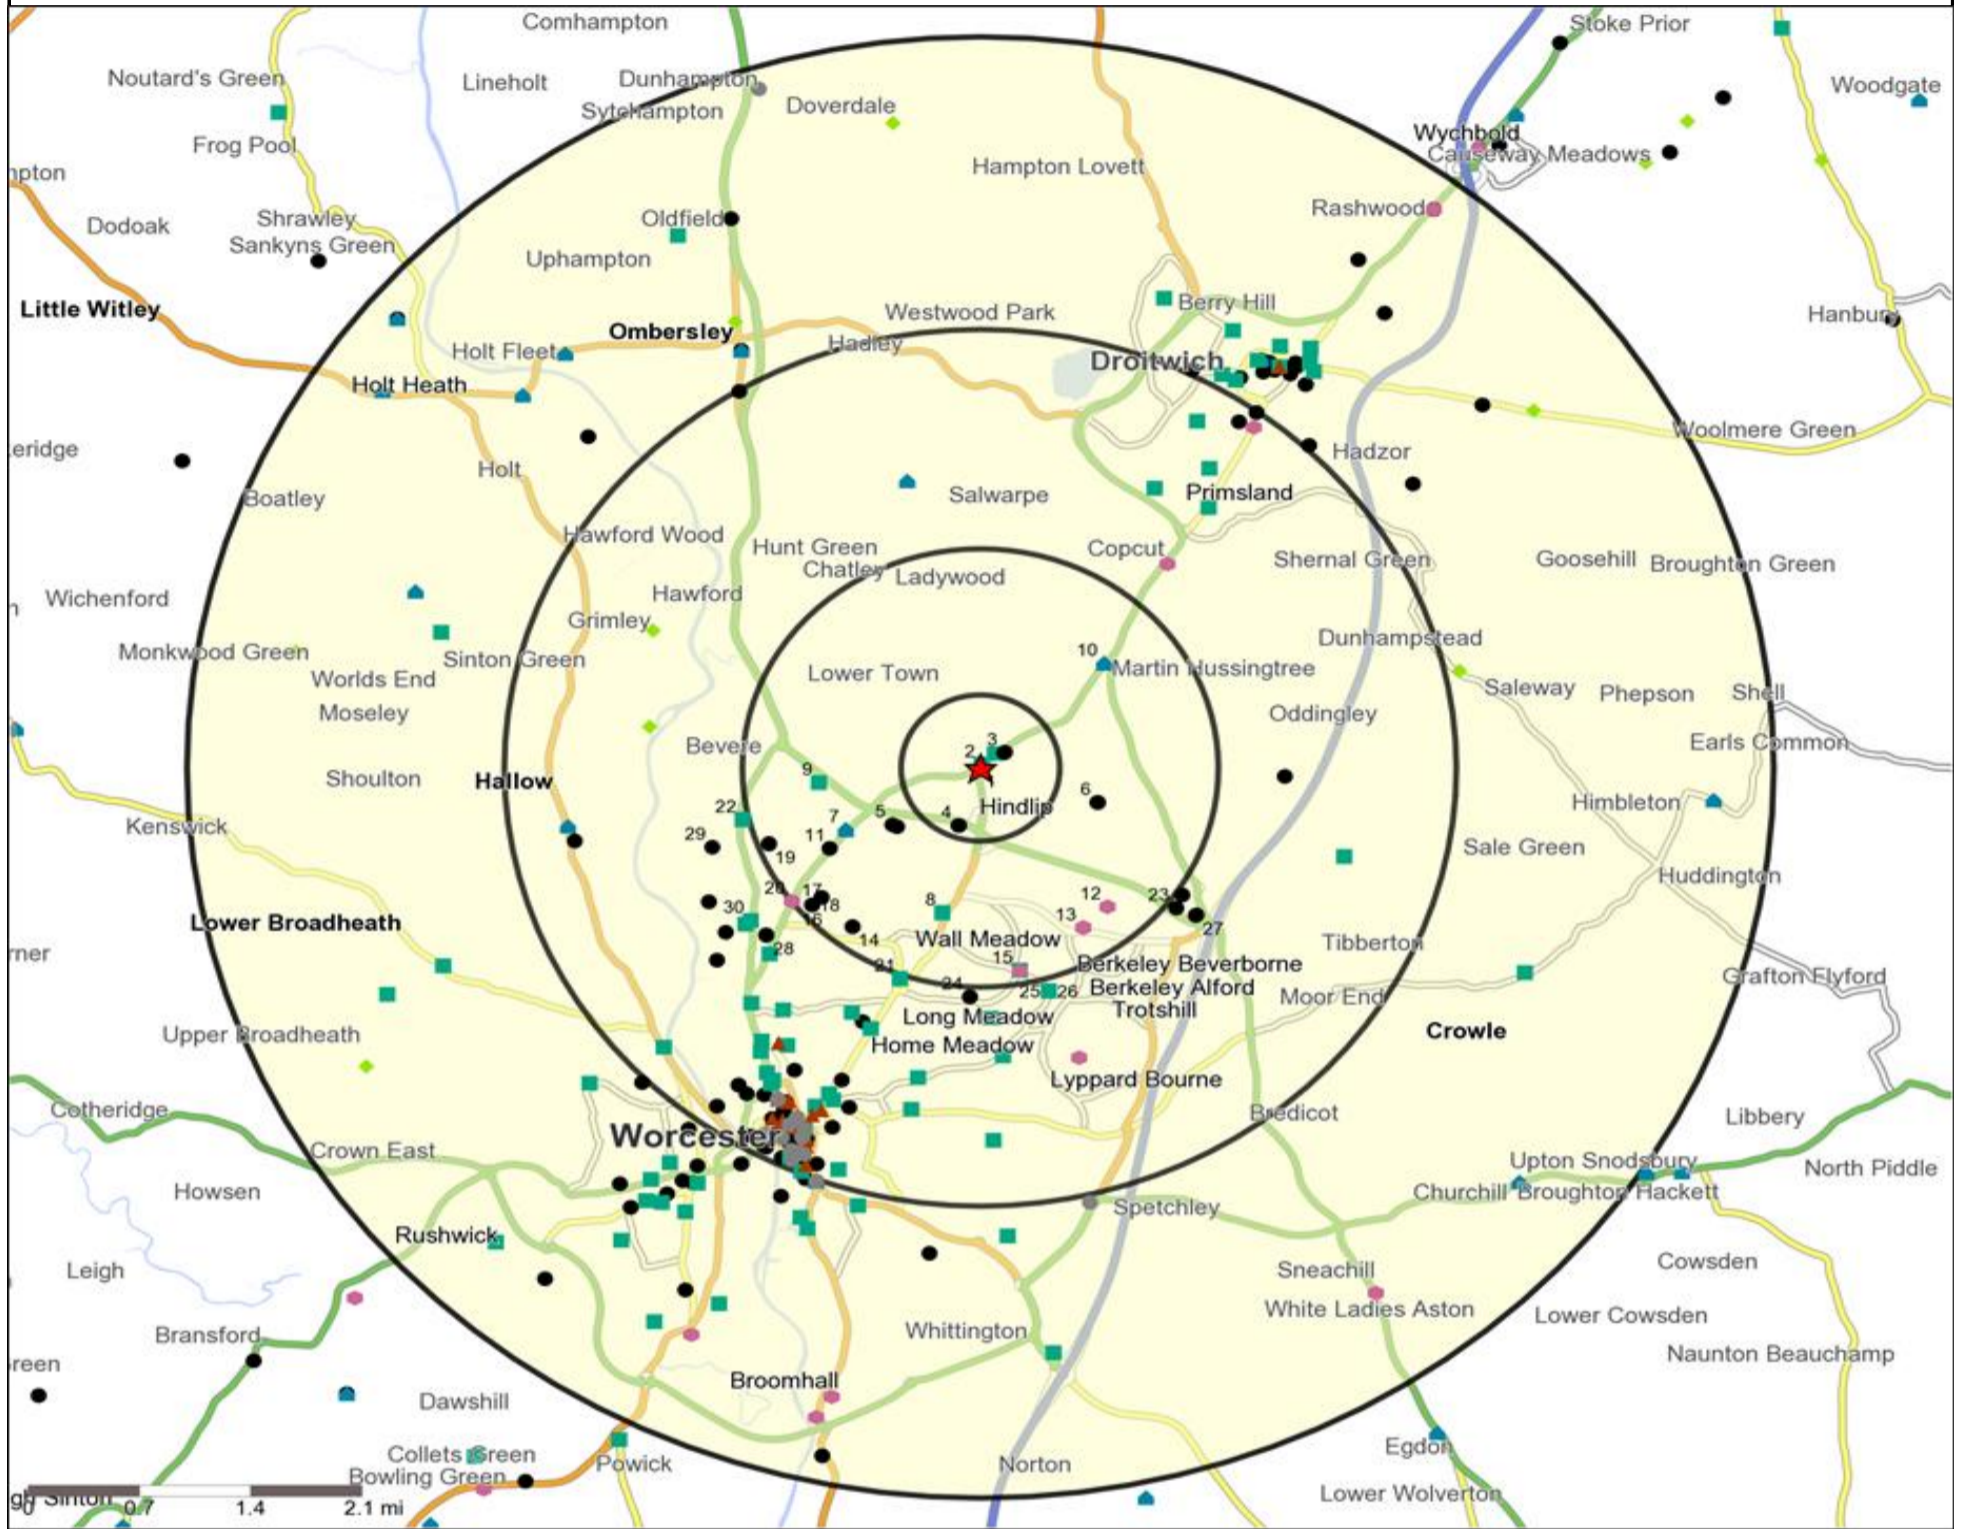

Competition Map and Data: WHITE HART, FERNHILL HEATH (203590)

Numbers on competition points relate to the distance ranking in the competition table on page 7. Copyright Experian Ltd, HERE 2015. Ordnance Survey © Crown copyright 2015

- ★ Location
- Café / Wine Bar
- Other
- 0.5, 1.5, 3 & 5 Mile Distance
- ▲ Circuit Bar
- Rural Character
- ~ Rivers, Canals and Lakes
- Community Local
- Branded Food
- Dry Led

Competition Type Summary Table

Reporting Category	0 - 0.5 Miles	0 - 1.5 Miles	0 - 3.0 Miles	0 - 5.0 Miles
Café / Wine Bar	0	0	14	17
Circuit Bar	0	0	23	24
Community Local	1	3	41	73
Dry Led	1	3	6	17
Branded Food Pub	0	3	8	13
Rural	0	0	2	9
Other	2	10	80	126
Total	4	19	174	279