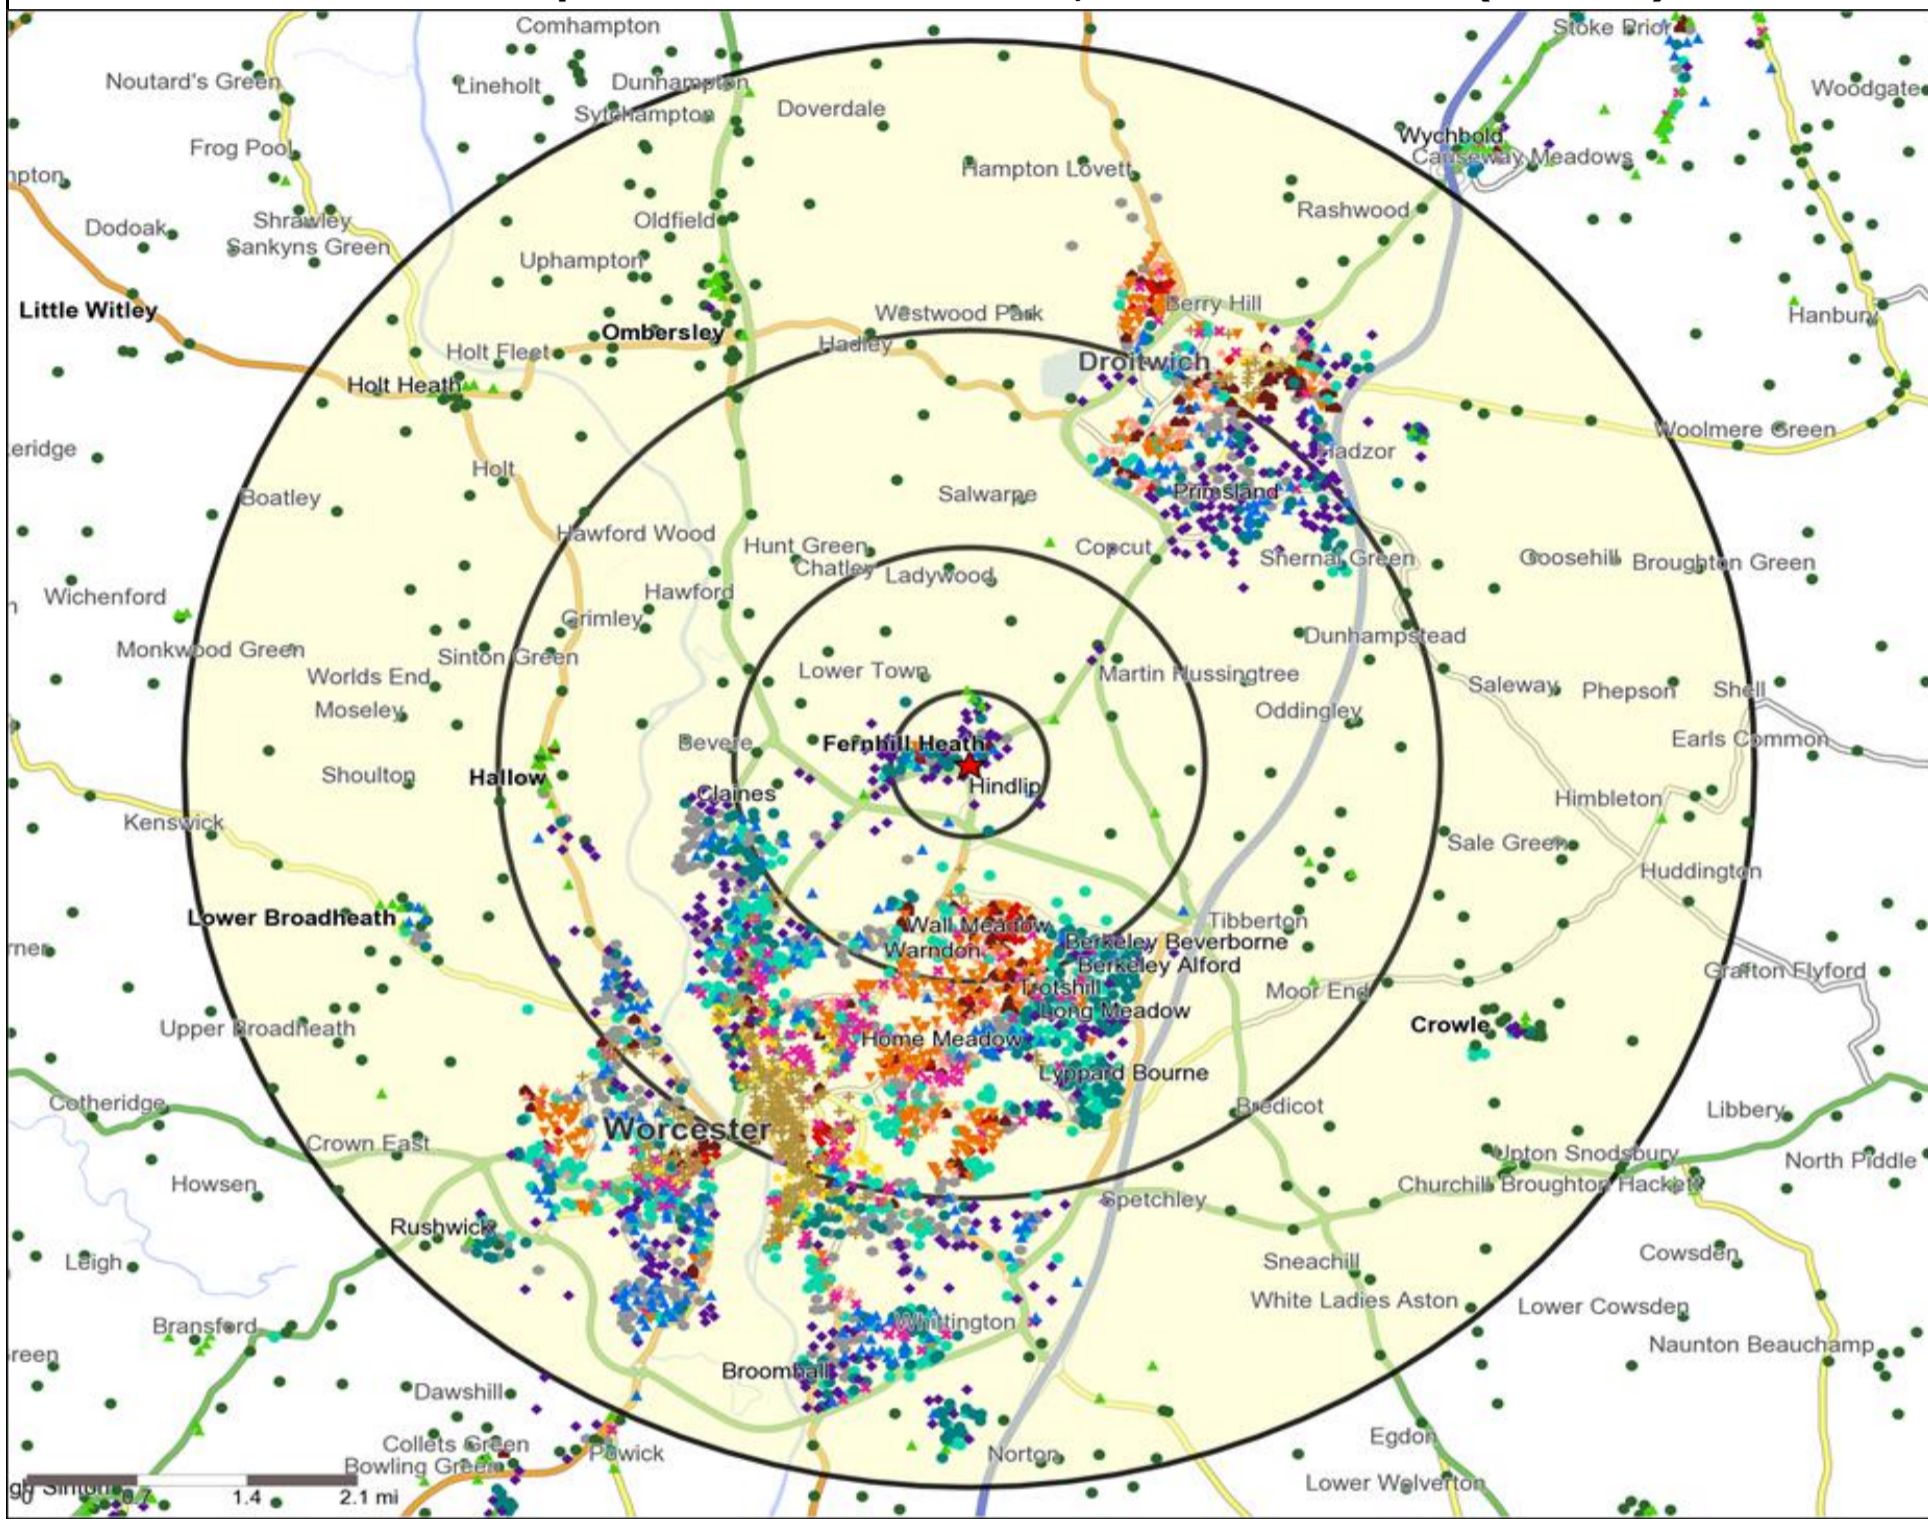

Mosaic UK Map and Data: WHITE HART, FERNHILL HEATH (203590)

Copyright Experian Ltd, HERE 2015. Ordnance Survey © Crown copyright 2015

Location	Mosaic UK Groups	D Rural Reality	H Aspiring Homemakers	L Vintage Value
0.5,1.5,3 & 5 Mile Distance	A City Prosperity	E Senior Security	I Family Basics	M Modest Traditions
Rivers, Canals and Lakes	B Prestige Positions	F Suburban Stability	J Transient Renters	N Urban Cohesion
	C Country Living	G Domestic Success	K Municipal Challenge	O Rental Hubs

Mosaic UK Data Table (Residential)

	Count:					Index:				
	0 - 0.5 Miles	0 - 1.5 Miles	0 - 3.0 Miles	0 - 5.0 Miles	15 Min Drivetime	0 - 0.5	0 - 1.5	0 - 3.0	0 - 5.0	15 Min Drivetime
A City Prosperity (18+)	0	0	42	64	64	0	0	1	1	1
B Prestige Positions (18+)	701	1,266	6,900	10,944	11,747	475	152	140	132	138
C Country Living (18+)	69	394	1,864	6,589	9,303	49	50	40	84	115
D Rural Reality (18+)	77	115	566	1,700	4,716	55	15	12	22	58
E Senior Security (18+)	304	918	6,432	12,227	11,197	185	99	117	133	118
F Suburban Stability (18+)	172	552	4,414	9,229	8,791	139	79	107	133	124
G Domestic Success (18+)	485	1,704	8,911	13,436	13,397	285	178	157	141	137
H Aspiring Homemakers (18+)	38	1,522	9,438	15,740	15,511	21	147	154	153	146
I Family Basics (18+)	29	1,442	6,955	9,928	8,592	20	175	143	121	102
J Transient Renters (18+)	0	269	5,172	7,544	7,576	0	41	133	115	113
K Municipal Challenge (18+)	54	1,325	1,998	2,587	2,508	45	198	50	39	37
L Vintage Value (18+)	89	1,083	3,917	6,023	5,910	70	151	92	84	81
M Modest Traditions (18+)	0	618	3,926	5,495	5,306	0	114	122	102	96
N Urban Cohesion (18+)	0	0	1,760	2,456	2,456	0	0	50	41	40
O Rental Hubs (18+)	6	198	5,232	9,388	9,323	4	23	101	107	104
Adults 18+ estimate 2015	2,024	11,406	67,527	113,350	116,397	100	100	100	100	100