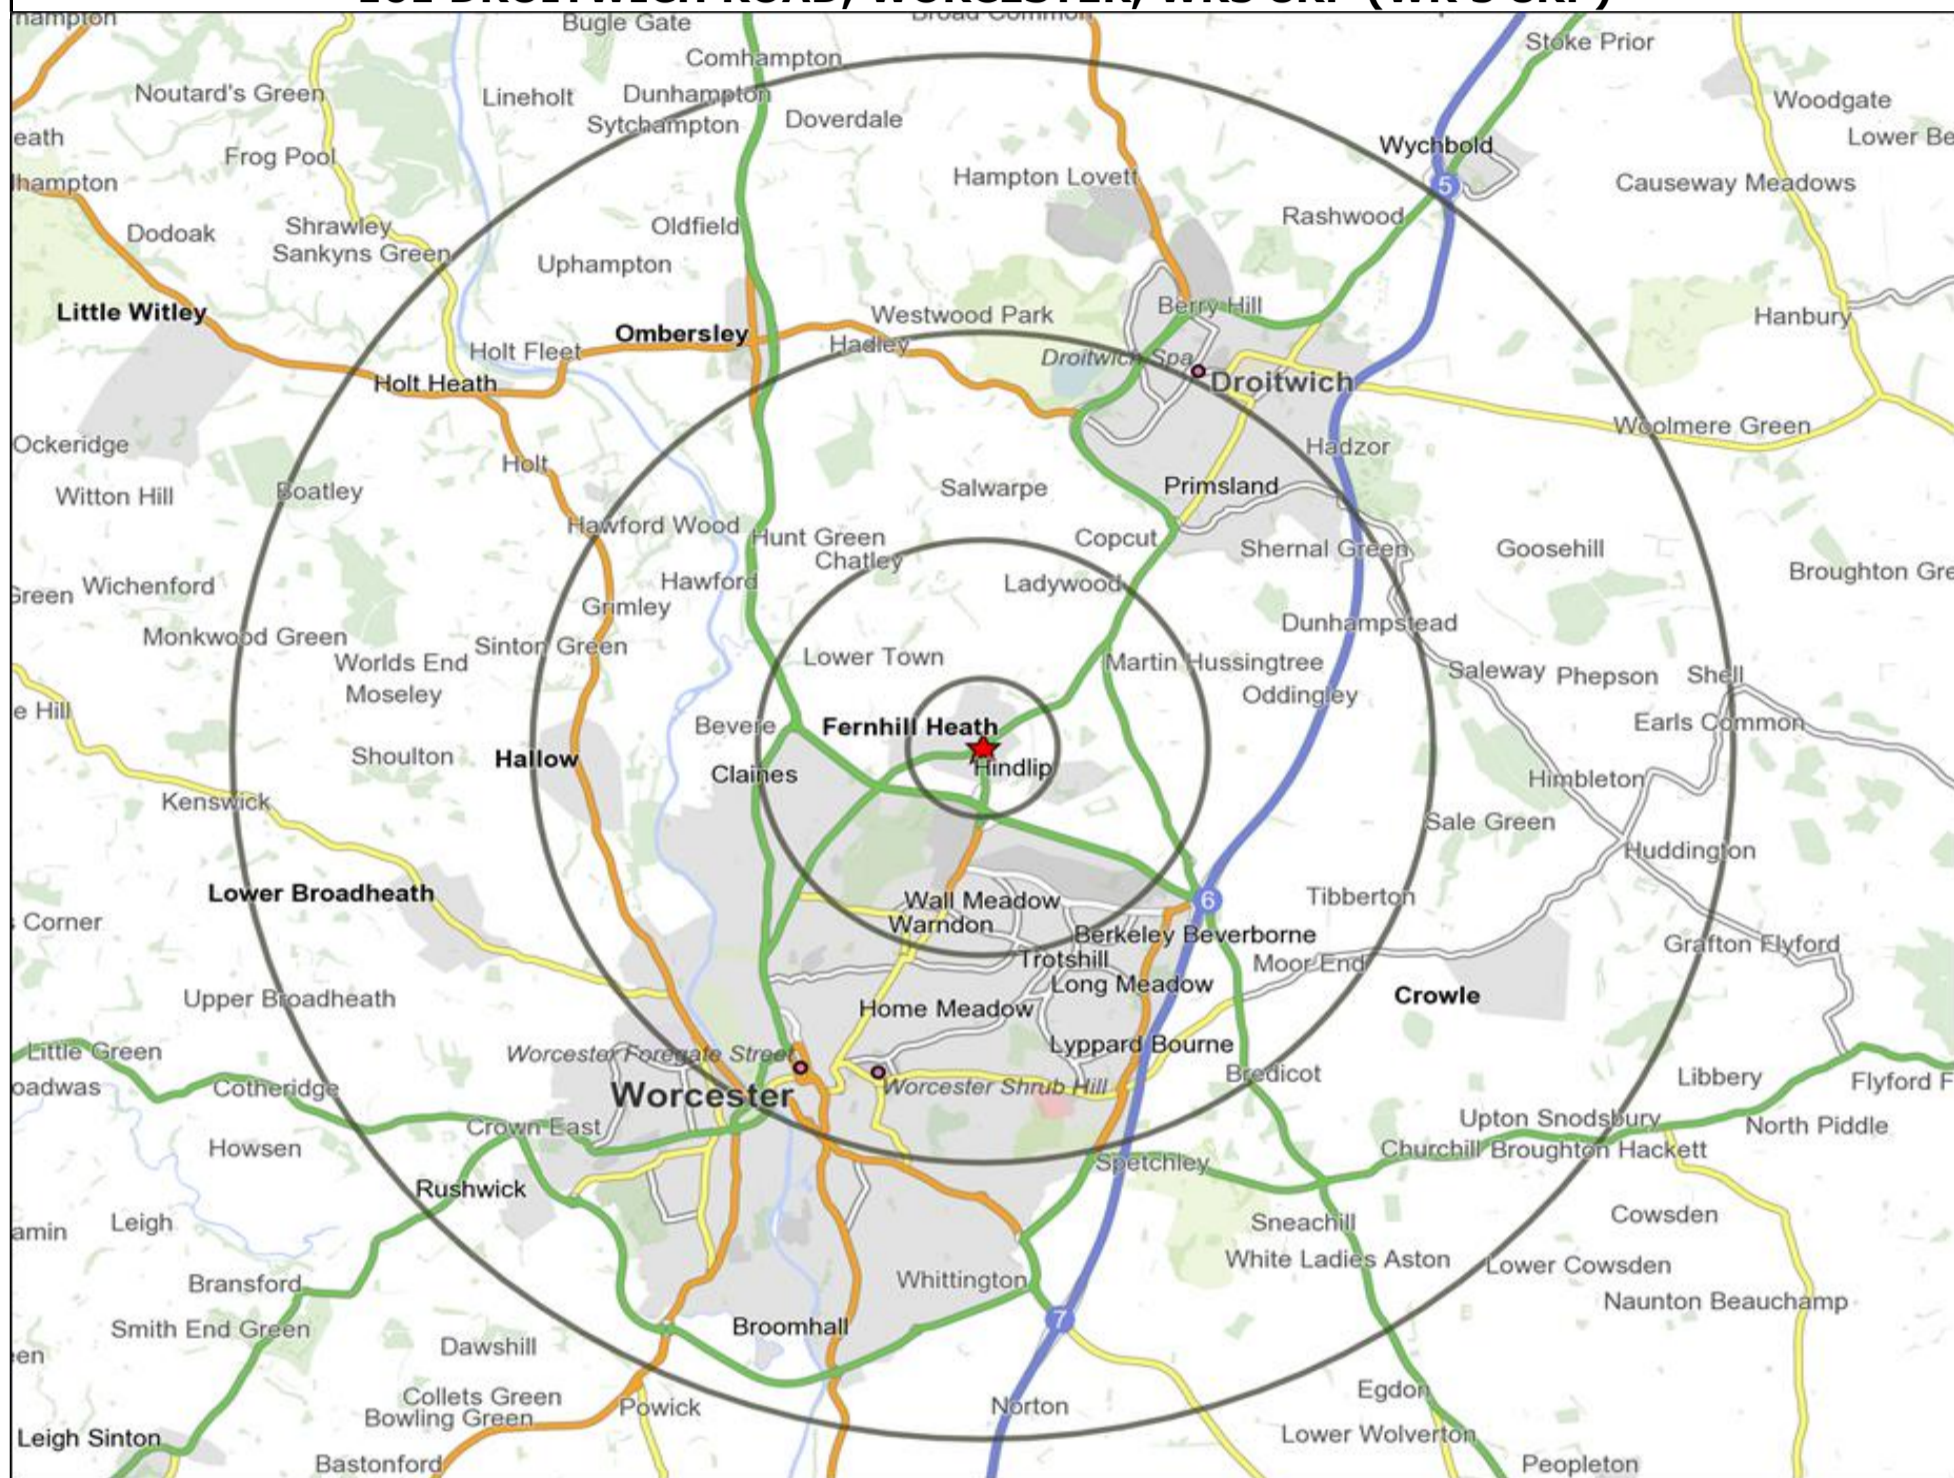

**Customer Profile Report for WHITE HART, FERNHILL HEATH (Punch Outlet Number: 203590)
161 DROITWICH ROAD, WORCESTER, WR3 8RP (WR 3 8RP)**

Copyright Experian Ltd, HERE 2015. Ordnance Survey © Crown copyright 2015

★ Location ○ 0.5, 1.5, 3 & 5 Mile Distance

Age Data Table

	Count:					Index:				
	0 - 0.5 Miles	0 - 1.5 Miles	0 - 3.0 Miles	0 - 5.0 Miles	15 Min Drivetime	0 - 0.5 Miles	0 - 1.5 Miles	0 - 3.0 Miles	0 - 5.0 Miles	15 Min Drivetime
0-15	478	2,952	16,298	26,677	27,040	99	107	100	98	97
16-17	62	340	1,867	3,078	3,120	104	100	93	91	90
18-24	118	1,246	8,934	15,048	14,861	51	94	114	115	111
25-34	200	1,735	11,592	18,127	18,320	57	86	98	91	90
35-44	330	1,952	11,296	18,417	18,923	101	105	103	100	100
45-54	375	2,237	12,555	20,803	21,618	103	107	102	101	103
55-64	389	1,672	9,470	16,346	17,196	134	101	96	100	102
65+	612	2,565	14,785	26,607	27,488	133	97	95	102	103
Population estimate 2015	2,564	14,699	86,797	145,103	148,566	100	100	100	100	100

Ethnicity - Census 2011

	Count:					%:				
	0 - 0.5 Miles	0 - 1.5 Miles	0 - 3.0 Miles	0 - 5.0 Miles	15 Min Drivetime	0 - 0.5 Miles	0 - 1.5 Miles	0 - 3.0 Miles	0 - 5.0 Miles	15 Min Drivetime
White	2,510	14,020	78,942	132,664	136,276	97%	96%	94%	95%	95%
Mixed / Multiple Ethnic Groups	24	194	1,134	1,754	1,786	1%	1%	1%	1%	1%
Asian / Asian British	28	258	3,524	4,829	4,805	1%	2%	4%	3%	3%
Black / African / Caribbean / Black British	2	59	404	571	577	0%	0%	0%	0%	0%
Other Ethnic Group	26	84	305	511	543	1%	1%	0%	0%	0%
All People (Ethnic Group)	2,590	14,615	84,309	140,329	143,987	100	100	100	100	100