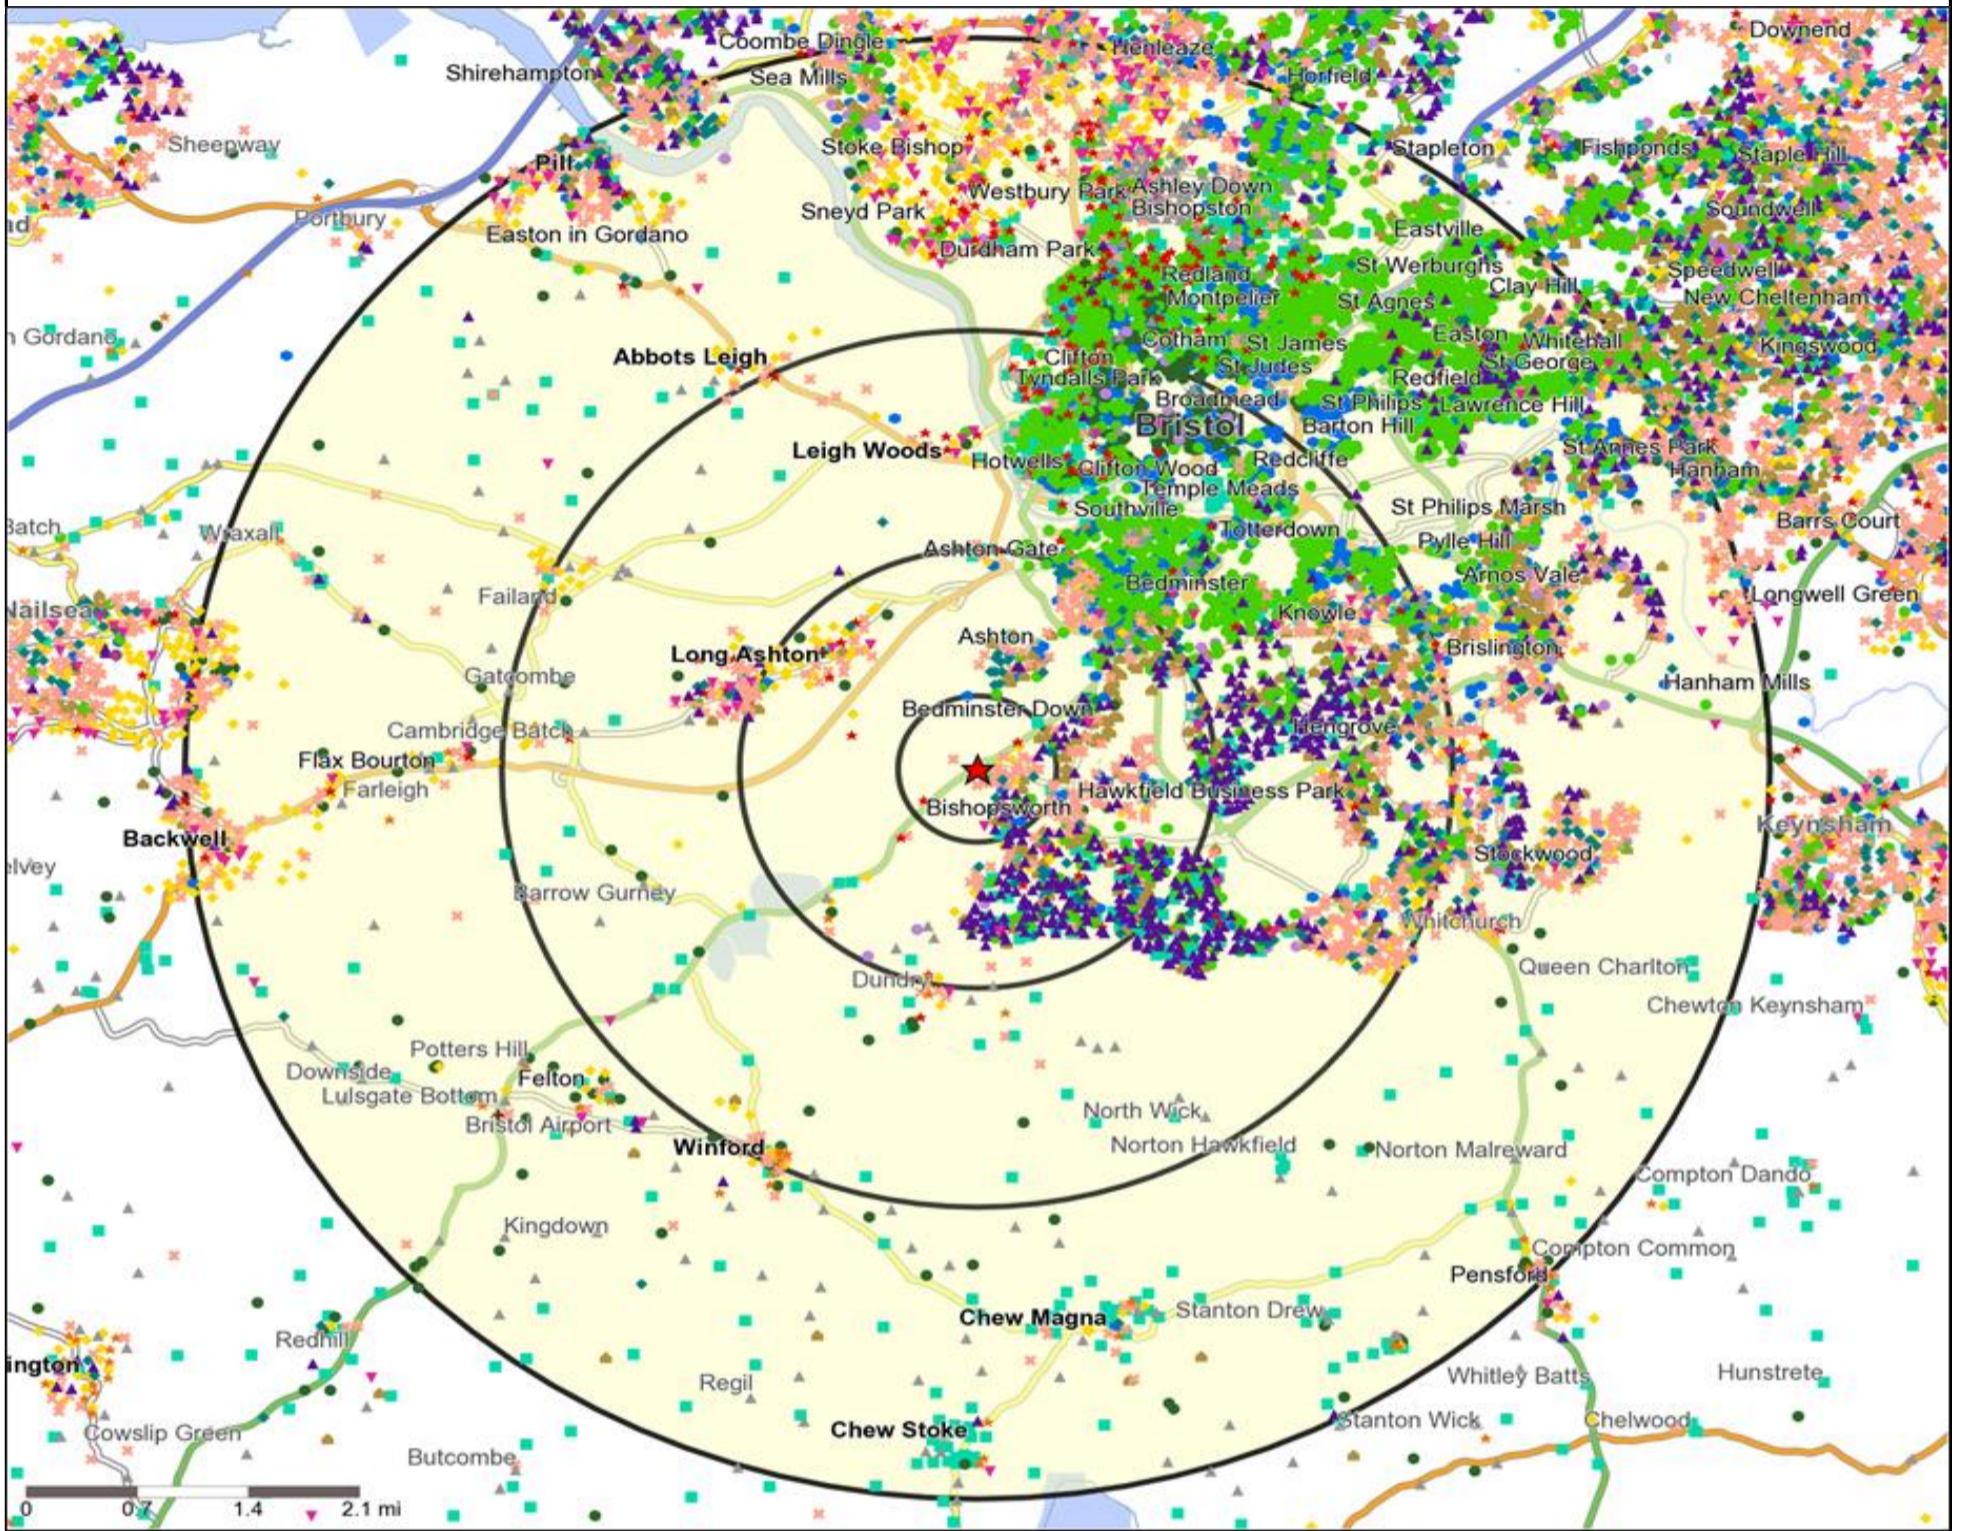

Occasions Map and Data: KINGS HEAD, BRISTOL (374307)

Copyright Experian Ltd, HERE 2015. Ordnance Survey © Crown copyright 2015

- ★ Location
- 0.5, 1.5, 3 & 5 Mile Distance
- ~ Rivers, Canals and Lakes
- ▲ Occasions Types
- 01 Mine's a Pint
- 02 Early Doors
- 03 Everyday is Friday
- ▲ 04 Weekend Millionaires
- 05 Out On The Town
- ▲ 06 Business and Pleasure
- 07 Sporting Pints
- 08 Student Social
- ▲ 09 Leisurely Lunch
- 10 Wining and Dining
- ▲ 11 Household Outing
- ★ 12 Midweek Meal Deal
- 13 Date Night
- ★ 14 Birthday Treat
- + 15 Pre Show Meal

Occasions Data Table

	Count:					Index:				
	0 - 0.5 Miles	0 - 1.5 Miles	0 - 3.0 Miles	0 - 5.0 Miles	15 Min Drivetime	0 - 0.5	0 - 1.5	0 - 3.0	0 - 5.0	15 Min Drivetime
01 Mine's a Pint	156	2,210	8,204	19,310	11,390	83	92	90	91	89
02 Early Doors	175	2,295	6,038	12,506	7,990	112	114	79	70	75
03 Everyday is Friday	170	1,992	7,990	17,102	10,774	127	116	122	112	118
04 Weekend Millionaires	228	2,981	8,824	17,157	10,937	118	120	94	78	83
05 Out On The Town	189	2,870	13,307	28,866	18,257	102	120	146	136	144
06 Business and Pleasure	57	829	4,800	13,835	7,250	59	67	102	127	111
07 Sporting Pints	168	2,607	12,701	31,702	17,333	82	99	127	136	124
08 Student Social	52	660	5,115	12,681	8,657	60	59	120	128	147
09 Leisurely Lunch	177	2,149	7,387	18,145	10,484	97	91	83	87	84
10 Wining and Dining	209	2,172	7,865	20,665	11,613	101	81	77	87	82
11 Household Outing	214	2,729	8,112	17,353	10,353	130	129	101	93	93
12 Midweek Meal Deal	104	1,400	4,429	8,874	5,990	112	118	98	84	95
13 Date Night	146	1,563	5,948	15,111	8,852	99	82	83	90	88
14 Birthday Treat	140	1,664	6,078	15,371	8,694	95	88	84	92	87
15 Pre Show Meal	53	687	2,639	6,088	3,529	104	105	106	105	102
Number of Occasions	2,238	28,808	109,437	254,766	152,103	100	100	100	100	100

Copyright © 2016 Experian Limited. Mapping: Copyright © 2015 Navteq.