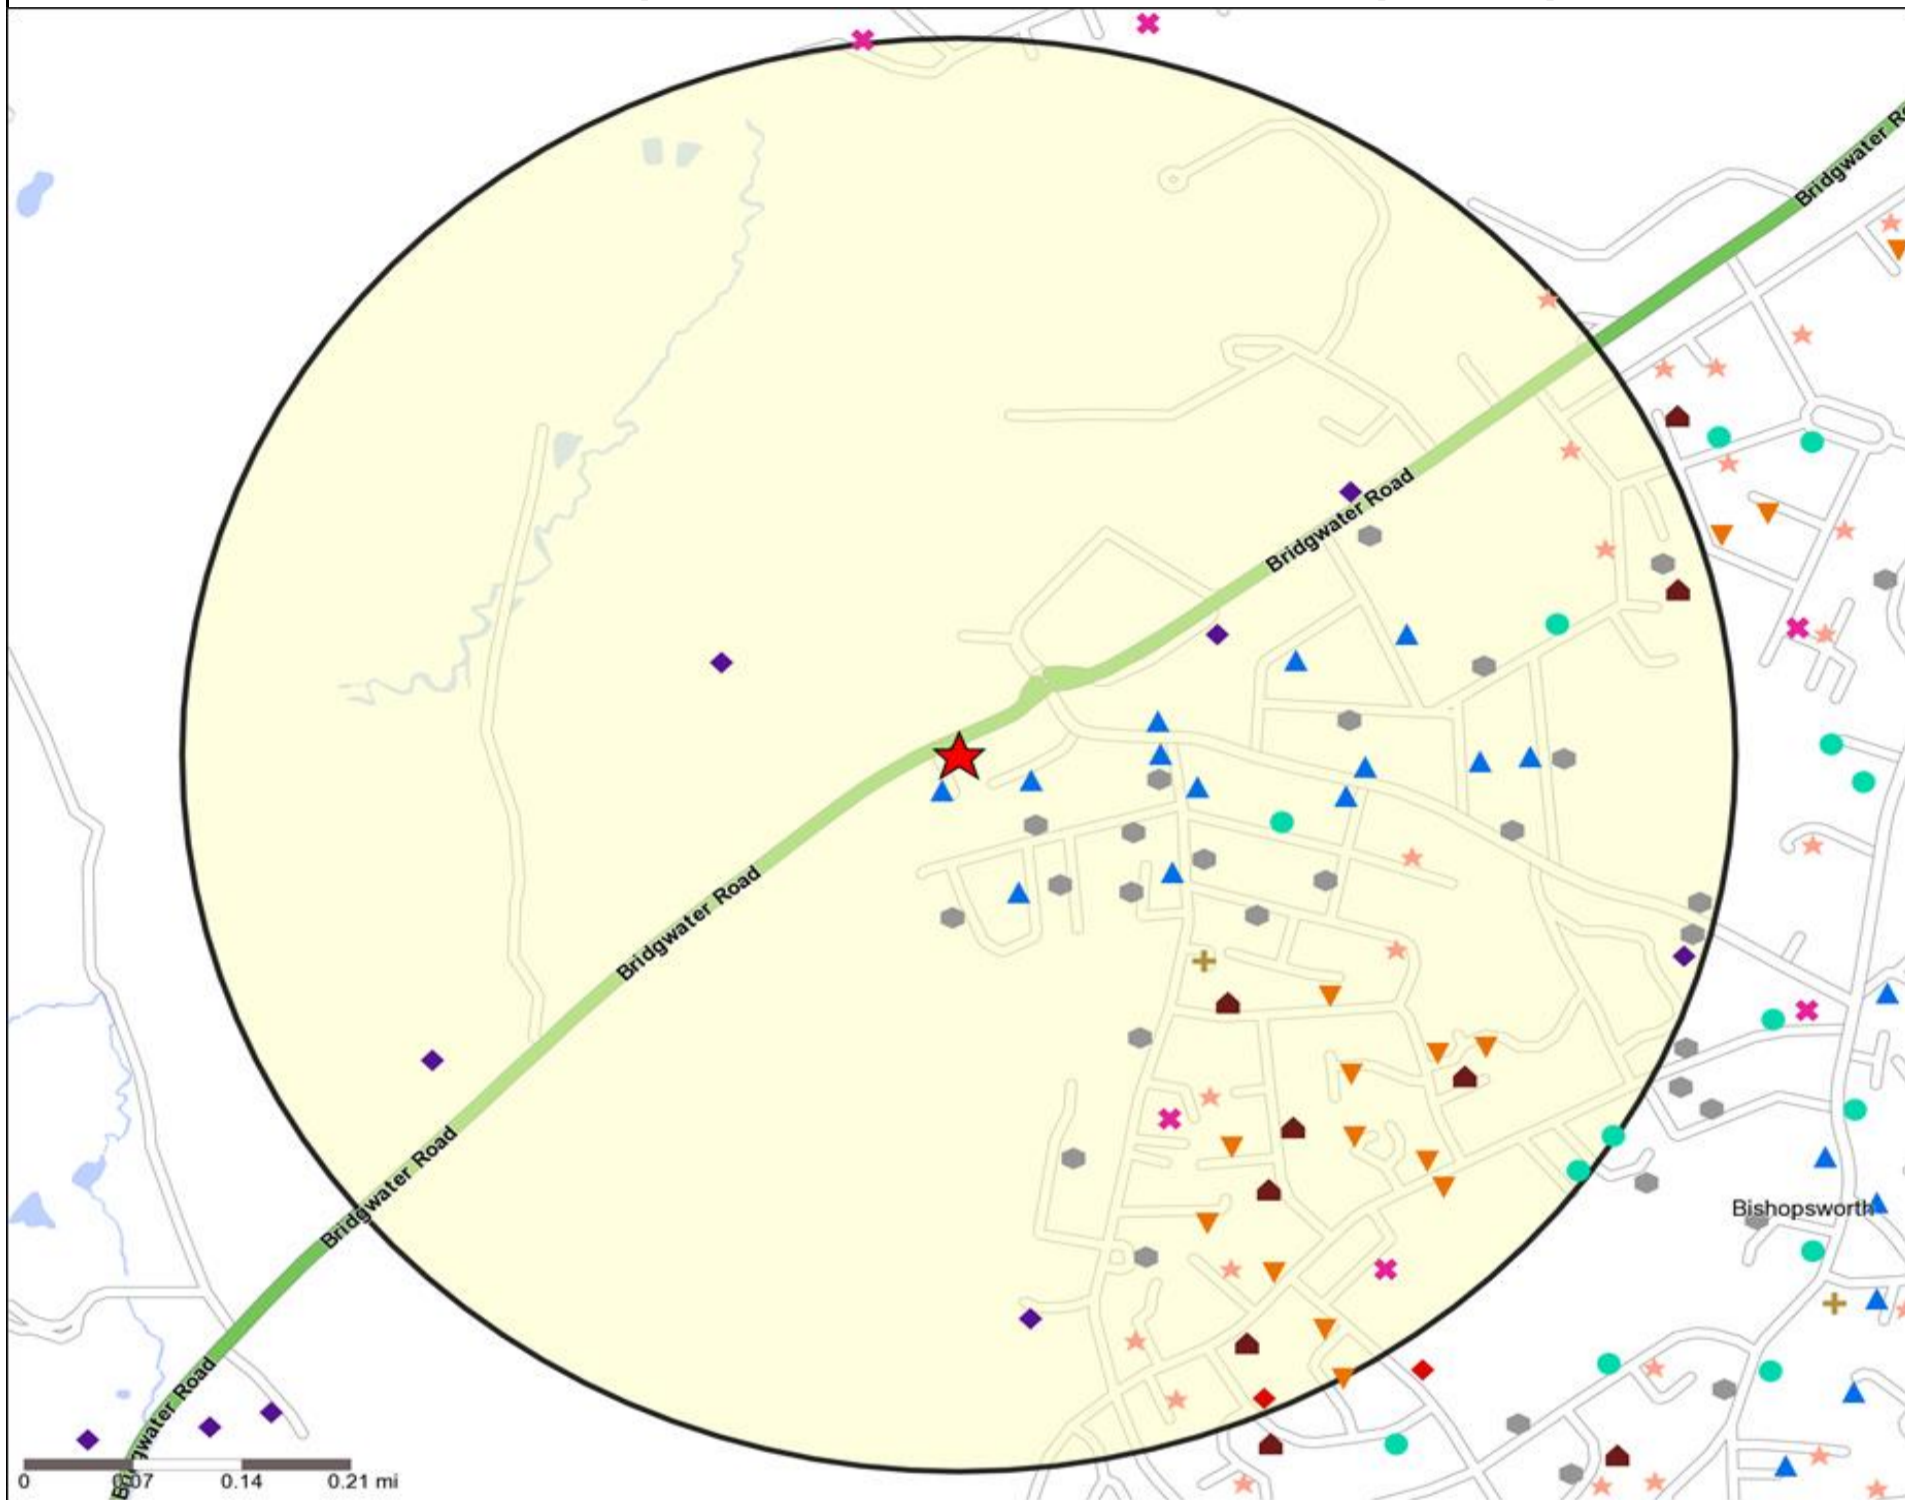

Mosaic UK Map and Data: KINGS HEAD, BRISTOL (374307)

Copyright Experian Ltd, HERE 2015. Ordnance Survey © Crown copyright 2015

- ★ Location
- 0.5, 1.5, 3 & 5 Mile Distance
- ~ Rivers, Canals and Lakes
- **Mosaic UK Groups**
- A City Prosperity
- B Prestige Positions
- C Country Living
- ▲ D Rural Reality
- E Senior Security
- ▲ F Suburban Stability
- G Domestic Success
- H Aspiring Homemakers
- ▼ I Family Basics
- ✖ J Transient Renters
- K Municipal Challenge
- L Vintage Value
- ★ M Modest Traditions
- ★ N Urban Cohesion
- ✚ O Rental Hubs

Mosaic UK Data Table (Residential)

	Count:	Index:
	0 - 0.5 Miles	0 - 0.5 Miles
A City Prosperity (18+)	0	0
B Prestige Positions (18+)	84	48
C Country Living (18+)	10	6
D Rural Reality (18+)	1	1
E Senior Security (18+)	652	332
F Suburban Stability (18+)	501	340
G Domestic Success (18+)	18	9
H Aspiring Homemakers (18+)	89	41
I Family Basics (18+)	383	220
J Transient Renters (18+)	83	60
K Municipal Challenge (18+)	56	39
L Vintage Value (18+)	190	125
M Modest Traditions (18+)	326	284
N Urban Cohesion (18+)	0	0
O Rental Hubs (18+)	20	11
Adults 18+ estimate 2015	2,413	100