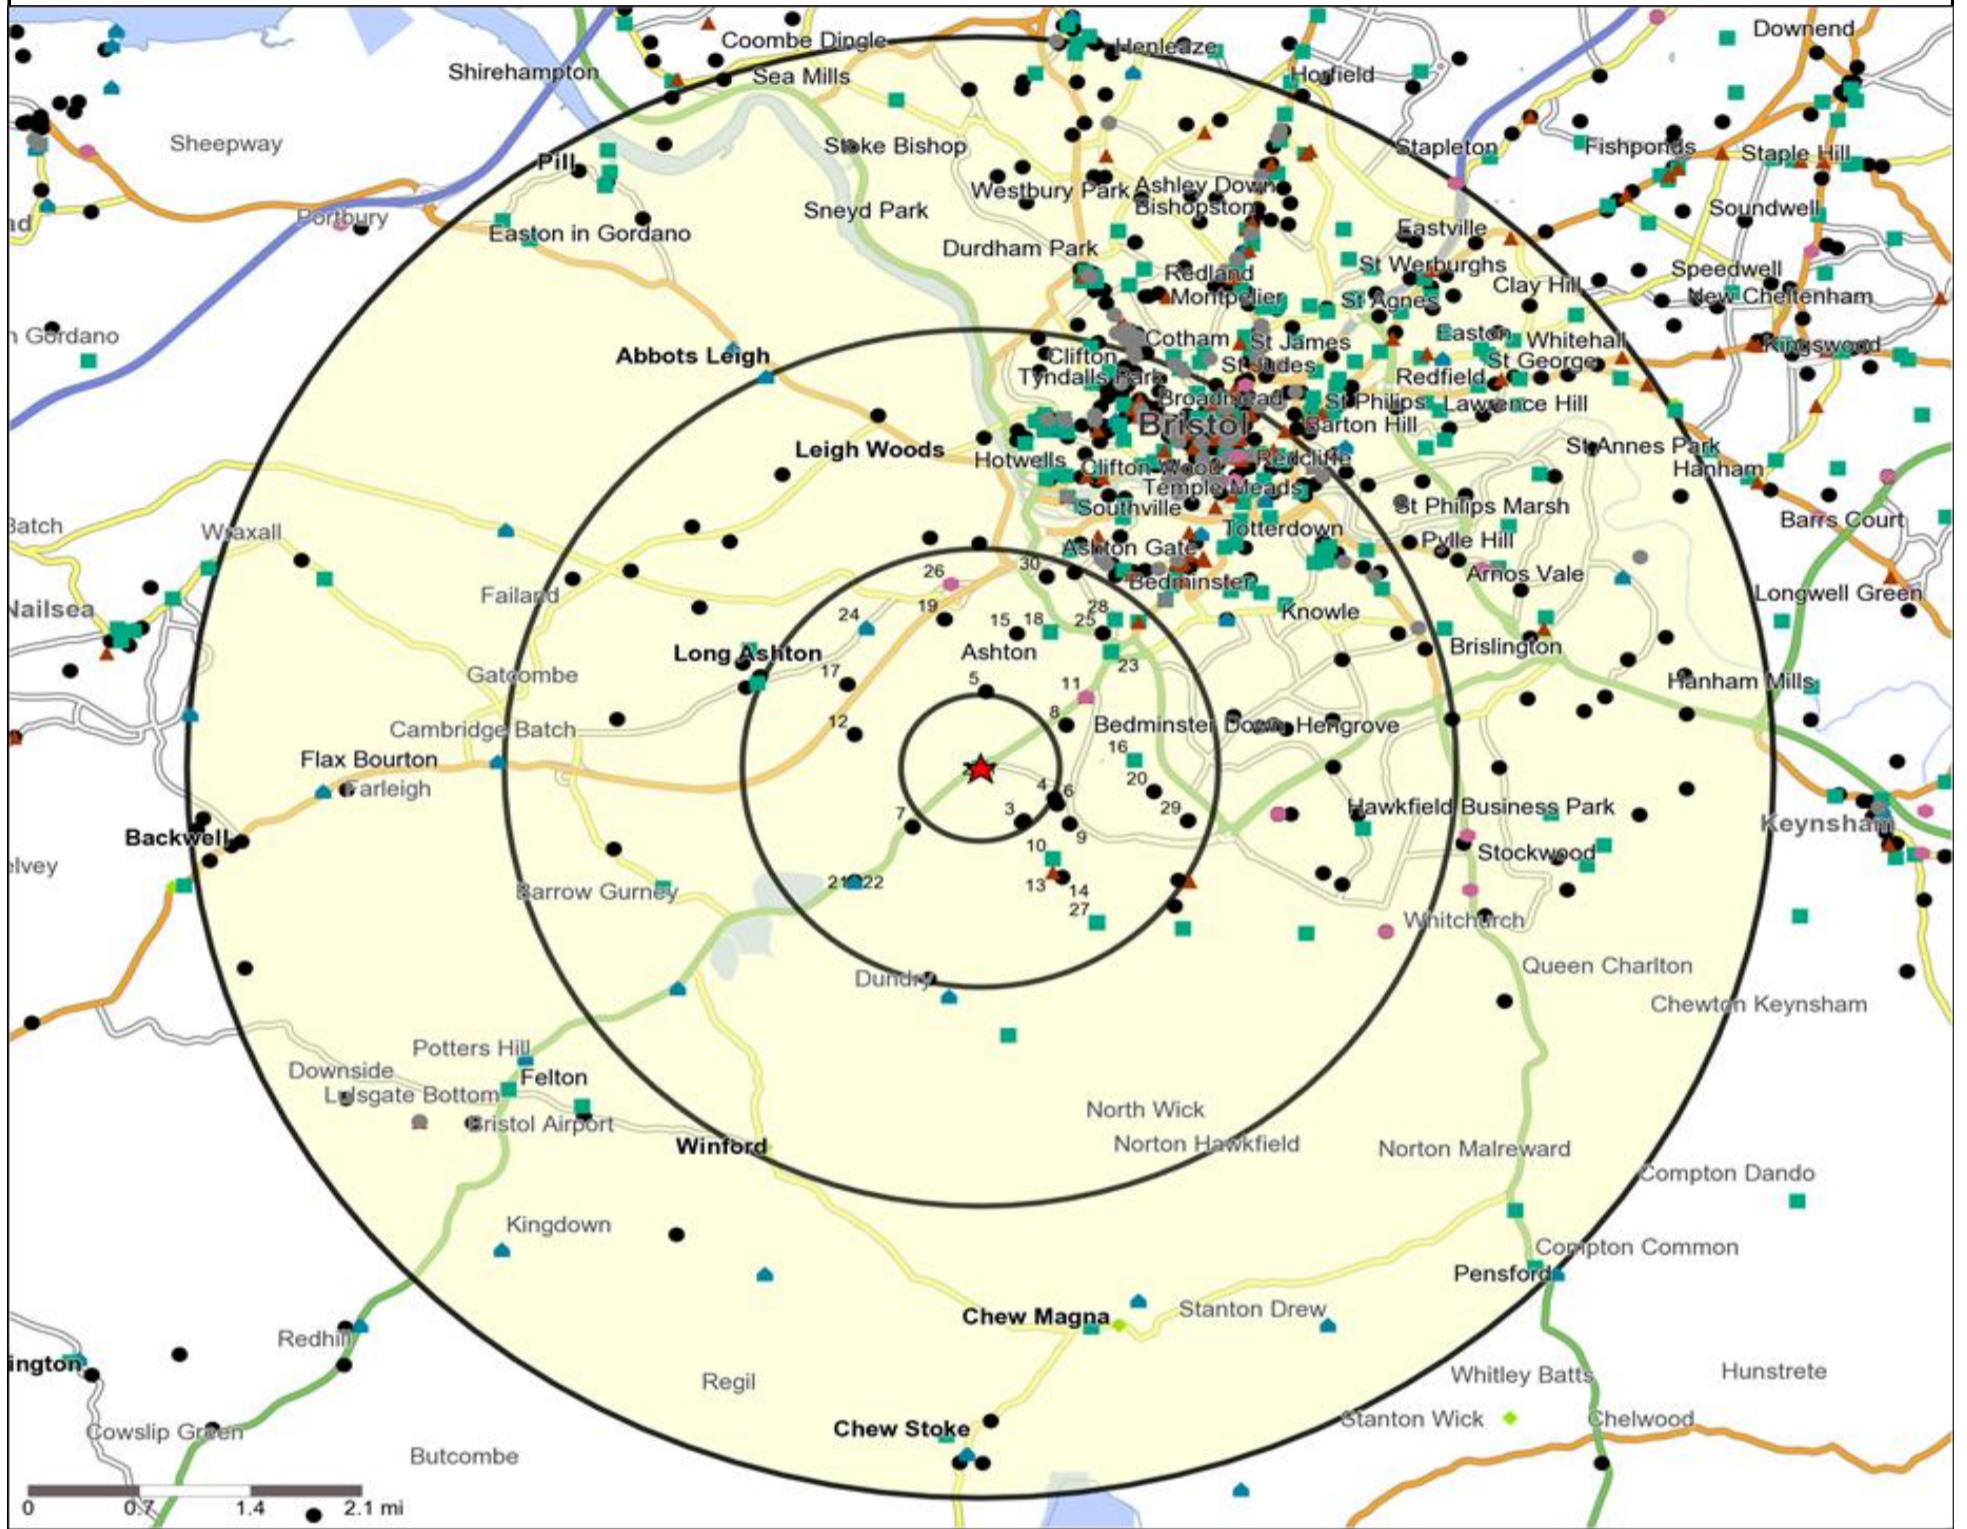

Mosaic UK Data Table (Residential)

	Count:	Index:
	0 - 0.5 Miles	0 - 0.5 Miles
A City Prosperity (18+)	0	0
B Prestige Positions (18+)	84	48
C Country Living (18+)	10	6
D Rural Reality (18+)	1	1
E Senior Security (18+)	652	332
F Suburban Stability (18+)	501	340
G Domestic Success (18+)	18	9
H Aspiring Homemakers (18+)	89	41
I Family Basics (18+)	383	220
J Transient Renters (18+)	83	60
K Municipal Challenge (18+)	56	39
L Vintage Value (18+)	190	125
M Modest Traditions (18+)	326	284
N Urban Cohesion (18+)	0	0
O Rental Hubs (18+)	20	11
Adults 18+ estimate 2015	2,413	100

Occasions Map and Data: KINGS HEAD, BRISTOL (374307)

Copyright Experian Ltd, HERE 2015. Ordnance Survey © Crown copyright 2015

- ★ Location
- 0.5, 1.5, 3 & 5 Mile Distance
- ~ Rivers, Canals and Lakes
- ▲ Occasions Types
- 01 Mine's a Pint
- ◆ 02 Early Doors
- 03 Everyday is Friday
- ▲ 04 Weekend Millionaires
- 05 Out On The Town
- ▲ 06 Business and Pleasure
- 07 Sporting Pints
- 08 Student Social
- ▲ 09 Leisurely Lunch
- 10 Wining and Dining
- ▲ 11 Household Outing
- ★ 12 Midweek Meal Deal
- ◆ 13 Date Night
- ★ 14 Birthday Treat
- + 15 Pre Show Meal

Copyright © 2016 Experian Limited. Mapping: Copyright © 2015 Navteq.

Competition Map and Data: KINGS HEAD, BRISTOL (374307)

Numbers on competition points relate to the distance ranking in the competition table on page 7. Copyright Experian Ltd, HERE 2015. Ordnance Survey © Crown copyright 2015

-  Location
-  Branded Food
-  Dry Led
-  Café / Wine Bar
-  Other
-  0.5, 1.5, 3 & 5 Mile Distance
-  Circuit Bar
-  Rural Character
-  Rivers, Canals and Lakes
-  Community Local

Competition Type Summary Table