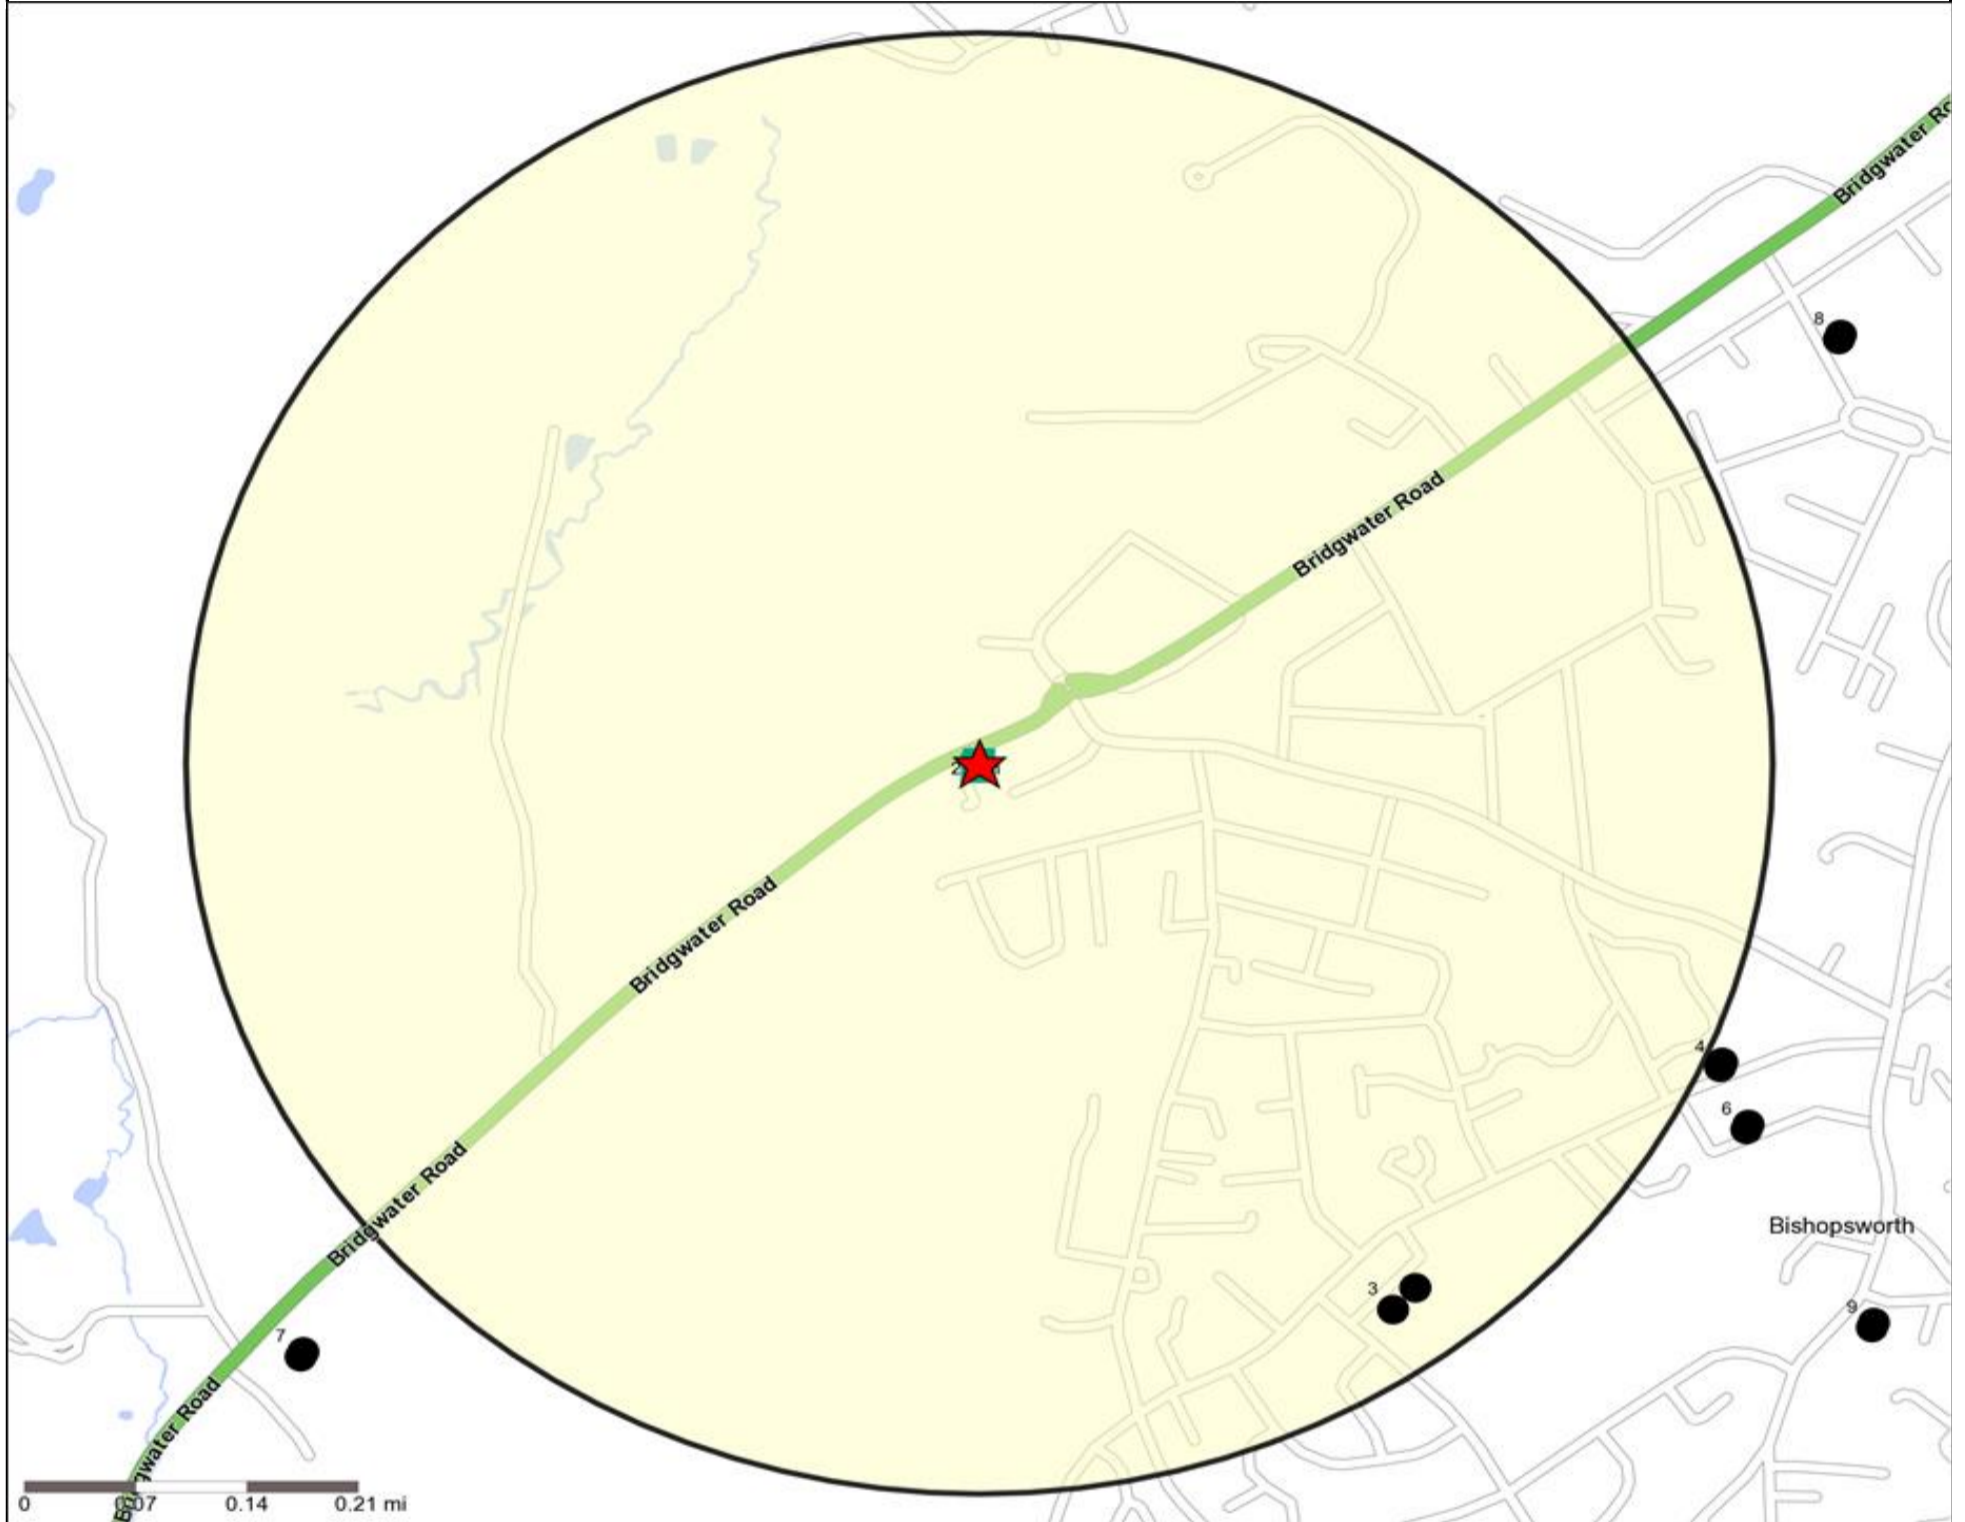

Copyright © 2016 Experian Limited. Mapping: Copyright © 2015 Navteq.

Competition Map and Data: KINGS HEAD, BRISTOL (374307)

Numbers on competition points relate to the distance ranking in the competition table on page 7. Copyright Experian Ltd, HERE 2015. Ordnance Survey © Crown copyright 2015

Competition Map and Data: KINGS HEAD, BRISTOL (374307)

Numbers on competition points relate to the distance ranking in the competition table on page 7. Copyright Experian Ltd, HERE 2015. Ordnance Survey © Crown copyright 2015