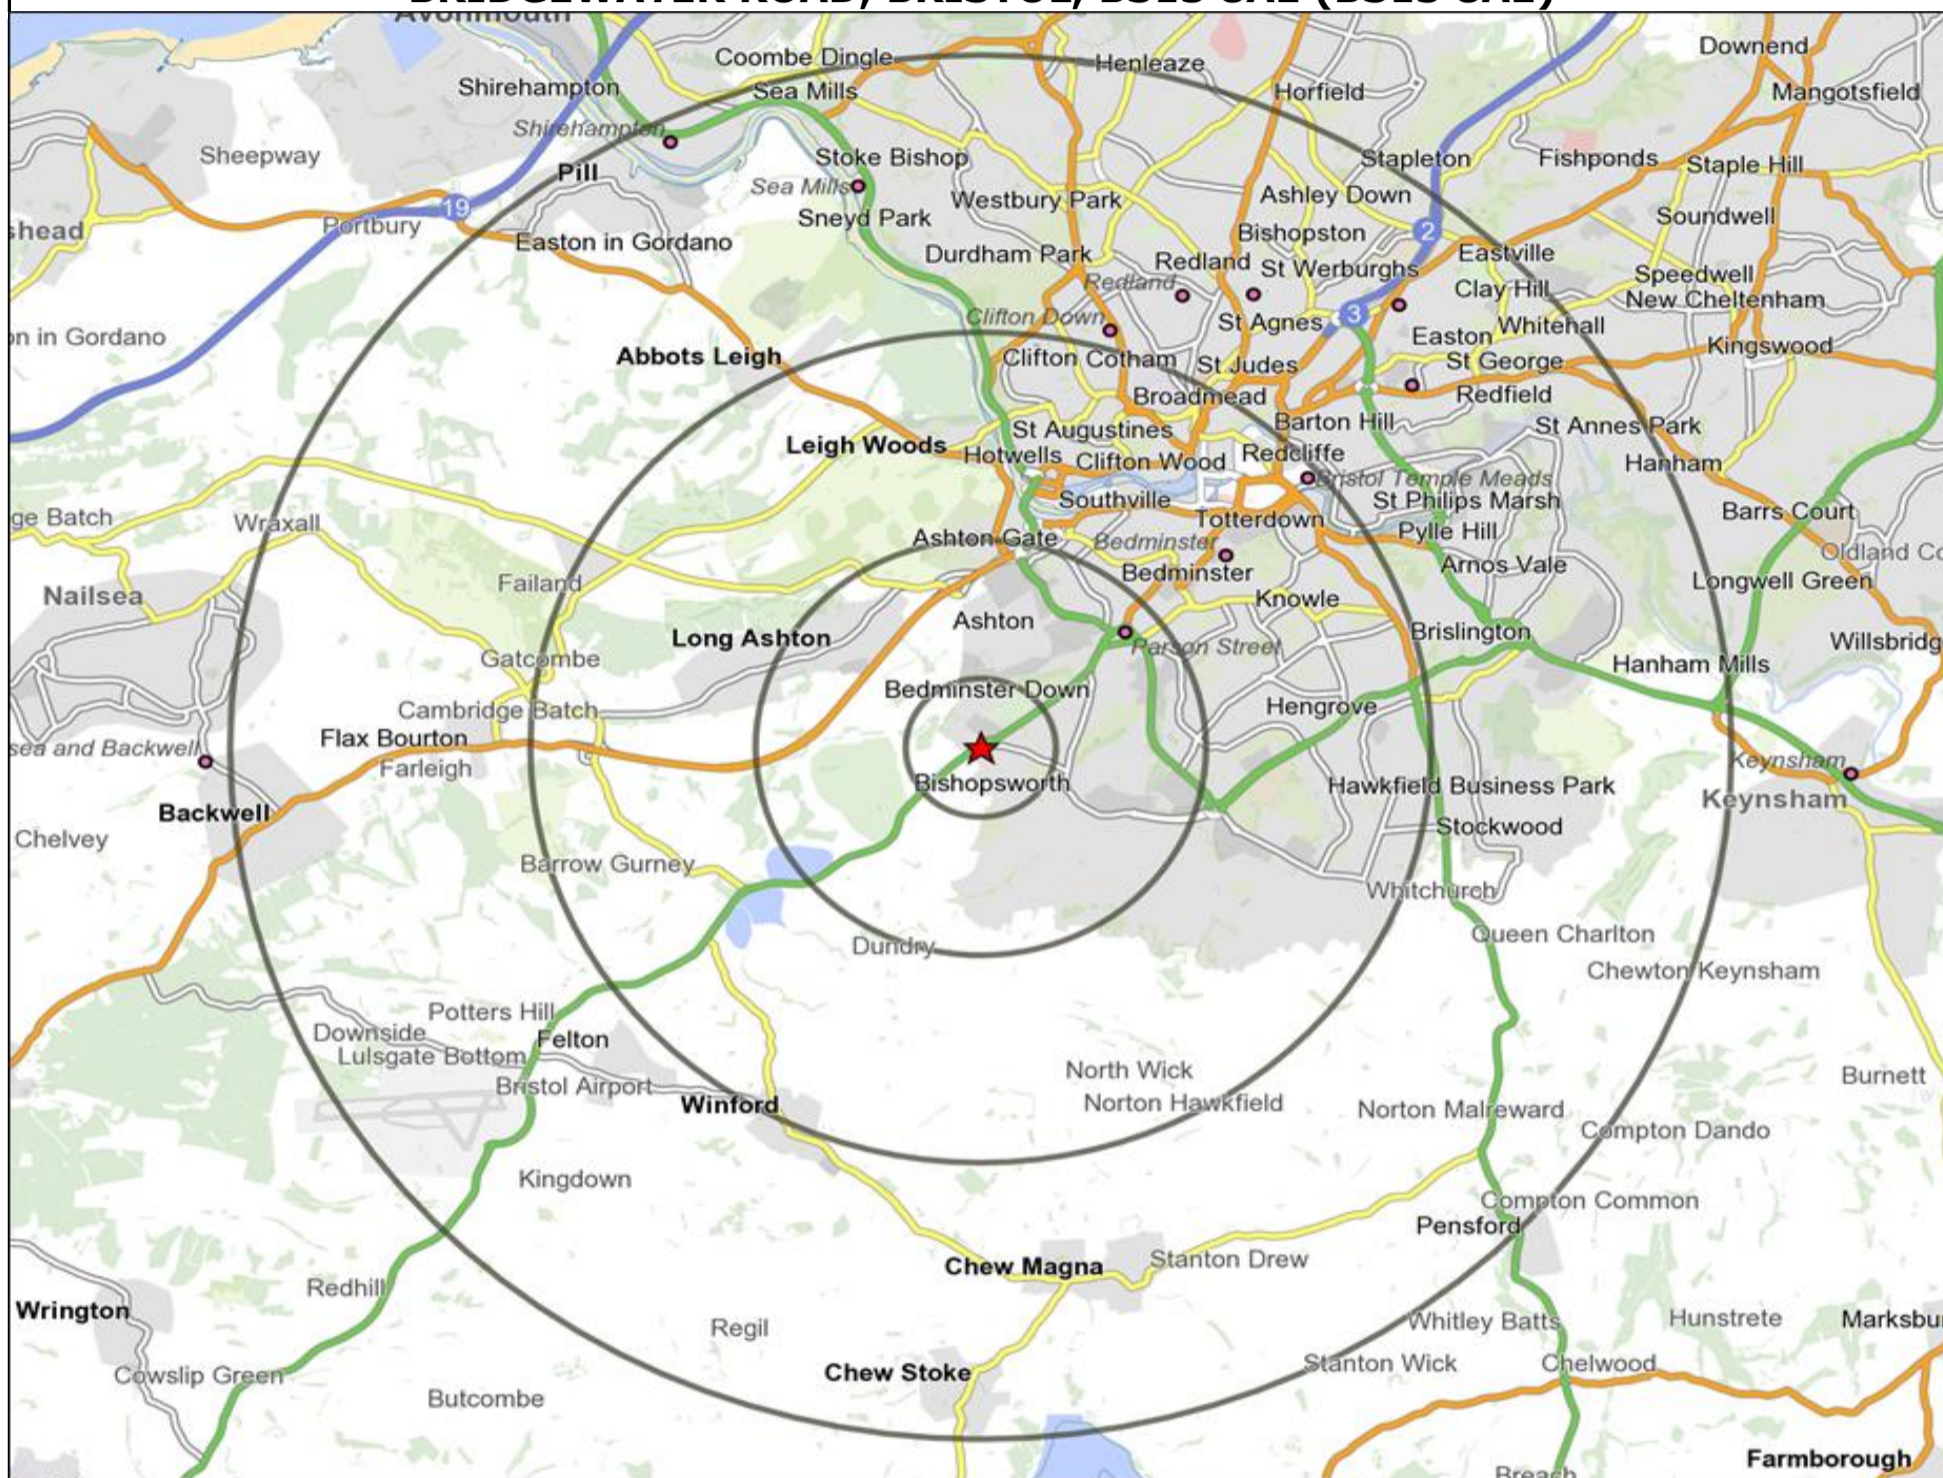

**Customer Profile Report for KINGS HEAD, BRISTOL (Punch Outlet Number: 374307)
BRIDGEWATER ROAD, BRISTOL, BS13 8AE (BS13 8AE)**

Copyright Experian Ltd, HERE 2015. Ordnance Survey © Crown copyright 2015

★ Location   ○ 0.5, 1.5, 3 & 5 Mile Distance

Age Data Table

	Count:					Index:				
	0 - 0.5 Miles	0 - 1.5 Miles	0 - 3.0 Miles	0 - 5.0 Miles	15 Min Drivetime	0 - 0.5 Miles	0 - 1.5 Miles	0 - 3.0 Miles	0 - 5.0 Miles	15 Min Drivetime
0-15	565	7,750	25,747	65,360	35,654	99	109	91	96	88
16-17	72	878	2,952	7,010	4,020	102	100	84	83	81
18-24	223	2,929	21,581	50,156	31,982	81	86	158	153	165
25-34	318	5,212	29,459	67,899	40,530	76	101	143	137	138
35-44	368	4,807	19,237	48,002	26,938	95	100	100	104	99
45-54	448	4,995	17,401	43,220	25,463	104	93	81	84	84
55-64	355	3,987	13,777	32,736	19,964	103	93	81	80	82
65+	702	7,156	20,883	48,997	30,138	128	105	77	75	78
Population estimate 2015	3,051	37,714	151,037	363,380	214,689	100	100	100	100	100

Ethnicity - Census 2011

	Count:					%:				
	0 - 0.5 Miles	0 - 1.5 Miles	0 - 3.0 Miles	0 - 5.0 Miles	15 Min Drivetime	0 - 0.5 Miles	0 - 1.5 Miles	0 - 3.0 Miles	0 - 5.0 Miles	15 Min Drivetime
White	2,846	33,968	129,061	294,385	181,292	95%	95%	91%	85%	90%
Mixed / Multiple Ethnic Groups	68	761	4,072	11,659	5,843	2%	2%	3%	3%	3%
Asian / Asian British	54	467	5,099	16,483	7,642	2%	1%	4%	5%	4%
Black / African / Caribbean / Black British	18	351	2,852	19,574	6,128	1%	1%	2%	6%	3%
Other Ethnic Group	10	126	942	3,267	1,471	0%	0%	1%	1%	1%
All People (Ethnic Group)	2,996	35,673	142,026	345,368	202,376	100	100	100	100	100