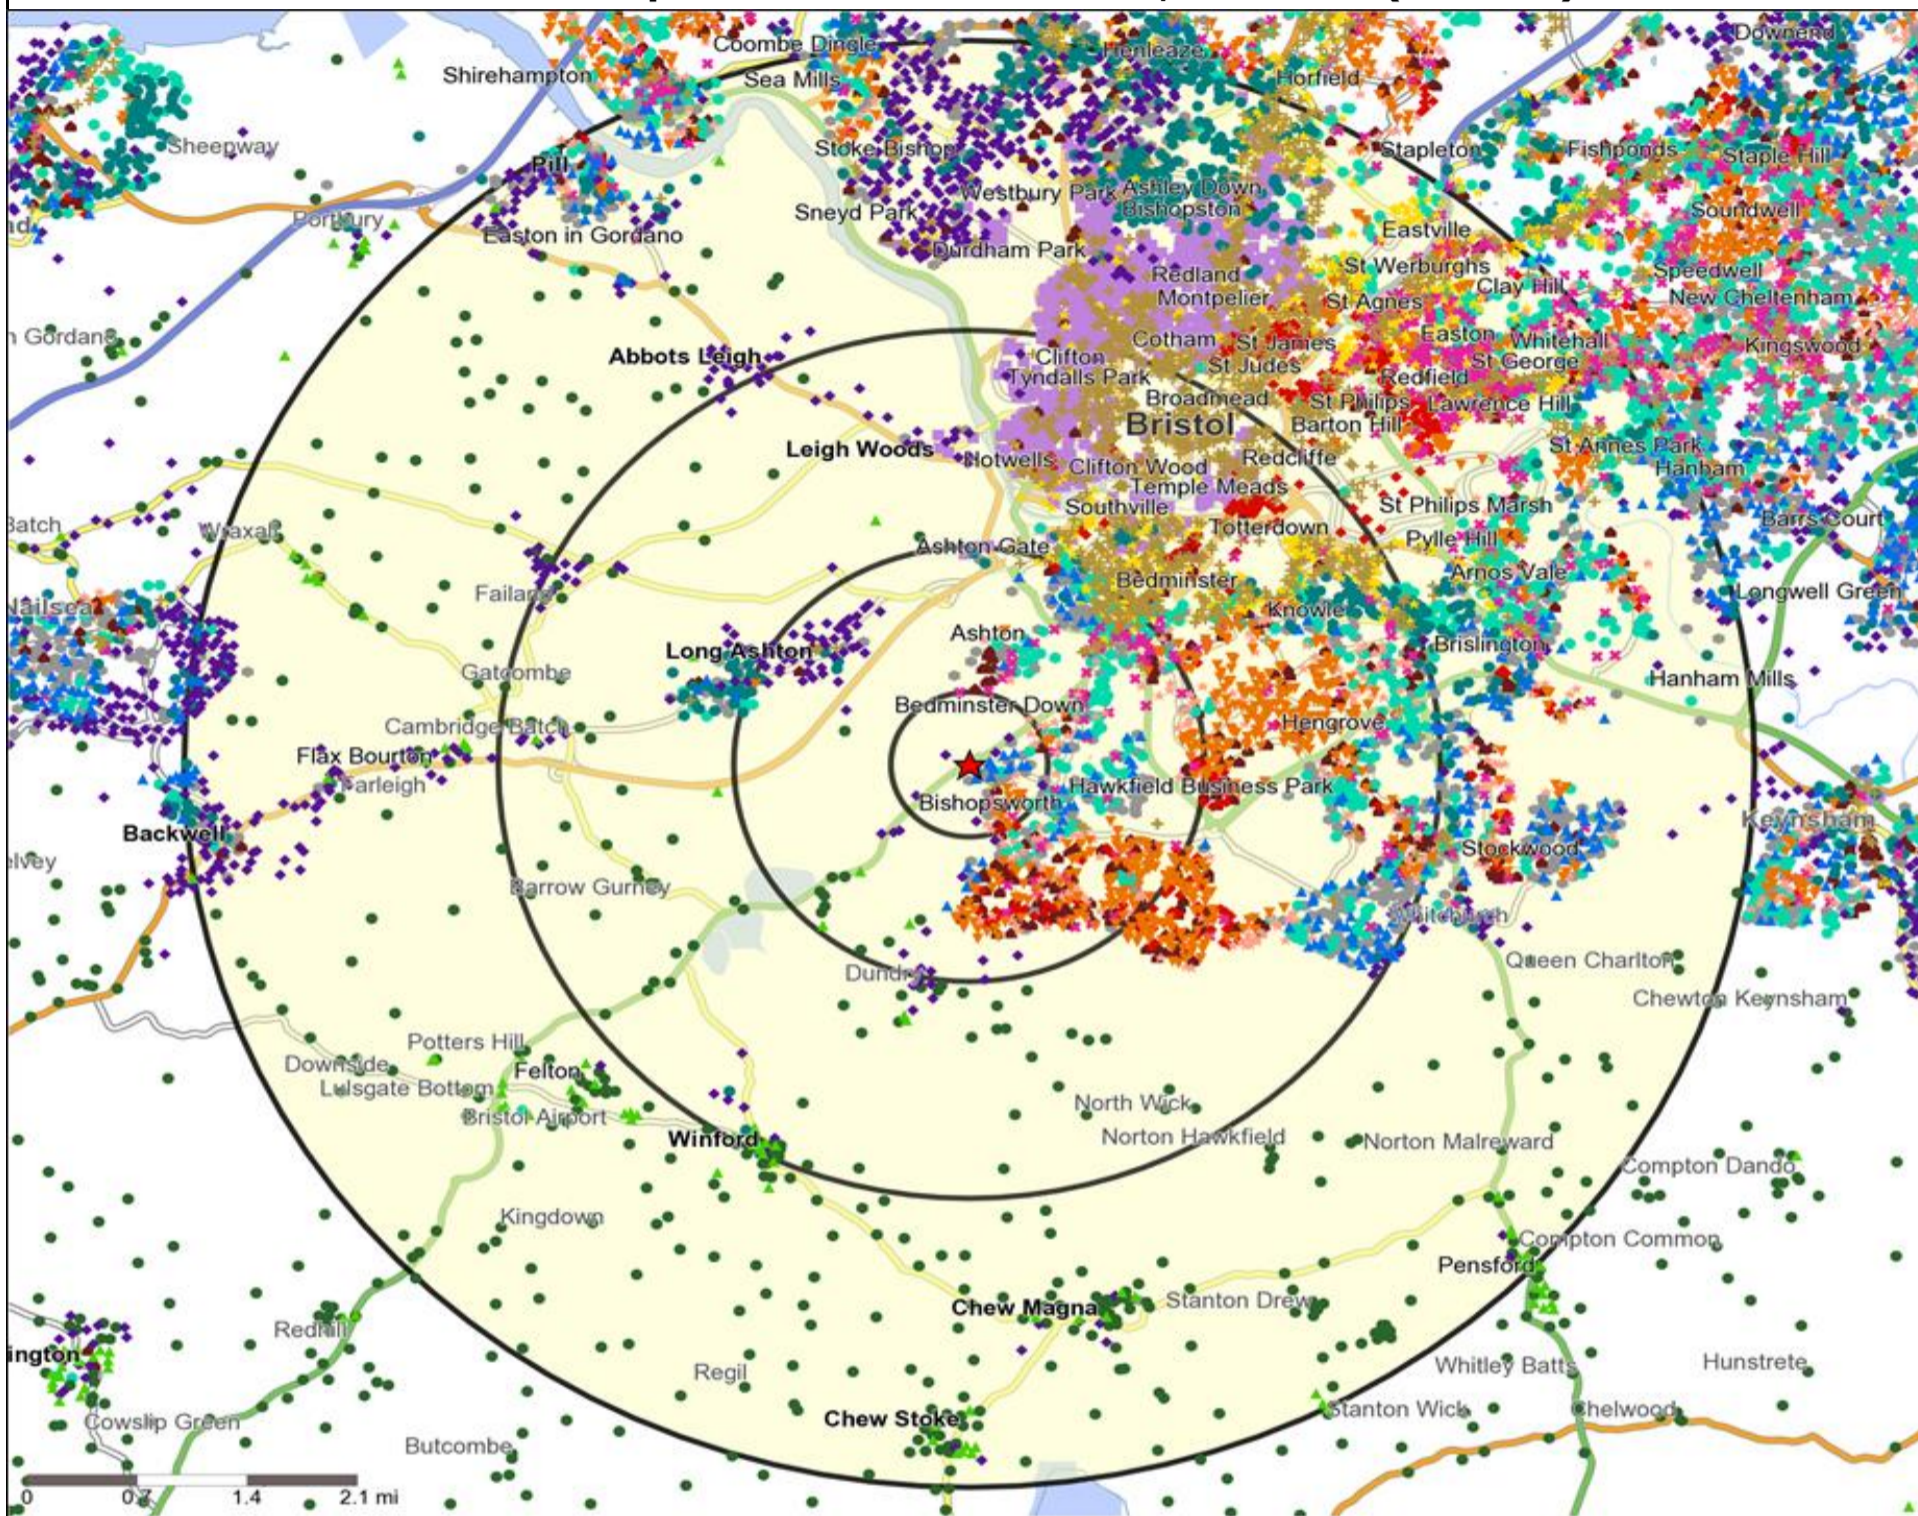

★ Location ○ 0.5, 1.5, 3 & 5 Mile Distance

Age Data Table

	Count:					Index:				
	0 - 0.5 Miles	0 - 1.5 Miles	0 - 3.0 Miles	0 - 5.0 Miles	15 Min Drivetime	0 - 0.5 Miles	0 - 1.5 Miles	0 - 3.0 Miles	0 - 5.0 Miles	15 Min Drivetime
0-15	565	7,750	25,747	65,360	35,654	99	109	91	96	88
16-17	72	878	2,952	7,010	4,020	102	100	84	83	81
18-24	223	2,929	21,581	50,156	31,982	81	86	158	153	165
25-34	318	5,212	29,459	67,899	40,530	76	101	143	137	138
35-44	368	4,807	19,237	48,002	26,938	95	100	100	104	99
45-54	448	4,995	17,401	43,220	25,463	104	93	81	84	84
55-64	355	3,987	13,777	32,736	19,964	103	93	81	80	82
65+	702	7,156	20,883	48,997	30,138	128	105	77	75	78
Population estimate 2015	3,051	37,714	151,037	363,380	214,689	100	100	100	100	100

Mosaic UK Map and Data: KINGS HEAD, BRISTOL (374307)

Copyright Experian Ltd, HERE 2015. Ordnance Survey © Crown copyright 2015

- ★ Location
- 0.5, 1.5, 3 & 5 Mile Distance
- ~ Rivers, Canals and Lakes
- ▲ D Rural Reality
- E Senior Security
- ▲ F Suburban Stability
- G Domestic Success
- H Aspiring Homemakers
- ▼ I Family Basics
- ✕ J Transient Renters
- ◆ K Municipal Challenge
- L Vintage Value
- ★ M Modest Traditions
- ★ N Urban Cohesion
- + O Rental Hubs

Occasions Map and Data: KINGS HEAD, BRISTOL (374307)

Copyright Experian Ltd, HERE 2015. Ordnance Survey © Crown copyright 2015

- ★ Location
- 0.5, 1.5, 3 & 5 Mile Distance
- ~ Rivers, Canals and Lakes
- ▲ Occasions Types
- 01 Mine's a Pint
- ◆ 02 Early Doors
- 03 Everyday is Friday
- ▲ 04 Weekend Millionaires
- 05 Out On The Town
- ▲ 06 Business and Pleasure
- 07 Sporting Pints
- 08 Student Social
- ▲ 09 Leisurely Lunch
- 10 Wining and Dining
- ▲ 11 Household Outing
- ★ 12 Midweek Meal Deal
- ◆ 13 Date Night
- ★ 14 Birthday Treat
- + 15 Pre Show Meal

-  Location
-  Branded Food
-  Dry Led
-  Café / Wine Bar
-  Other
-  0.5, 1.5, 3 & 5 Mile Distance
-  Circuit Bar
-  Rural Character
-  Rivers, Canals and Lakes
-  Community Local

Competition Type Summary Table