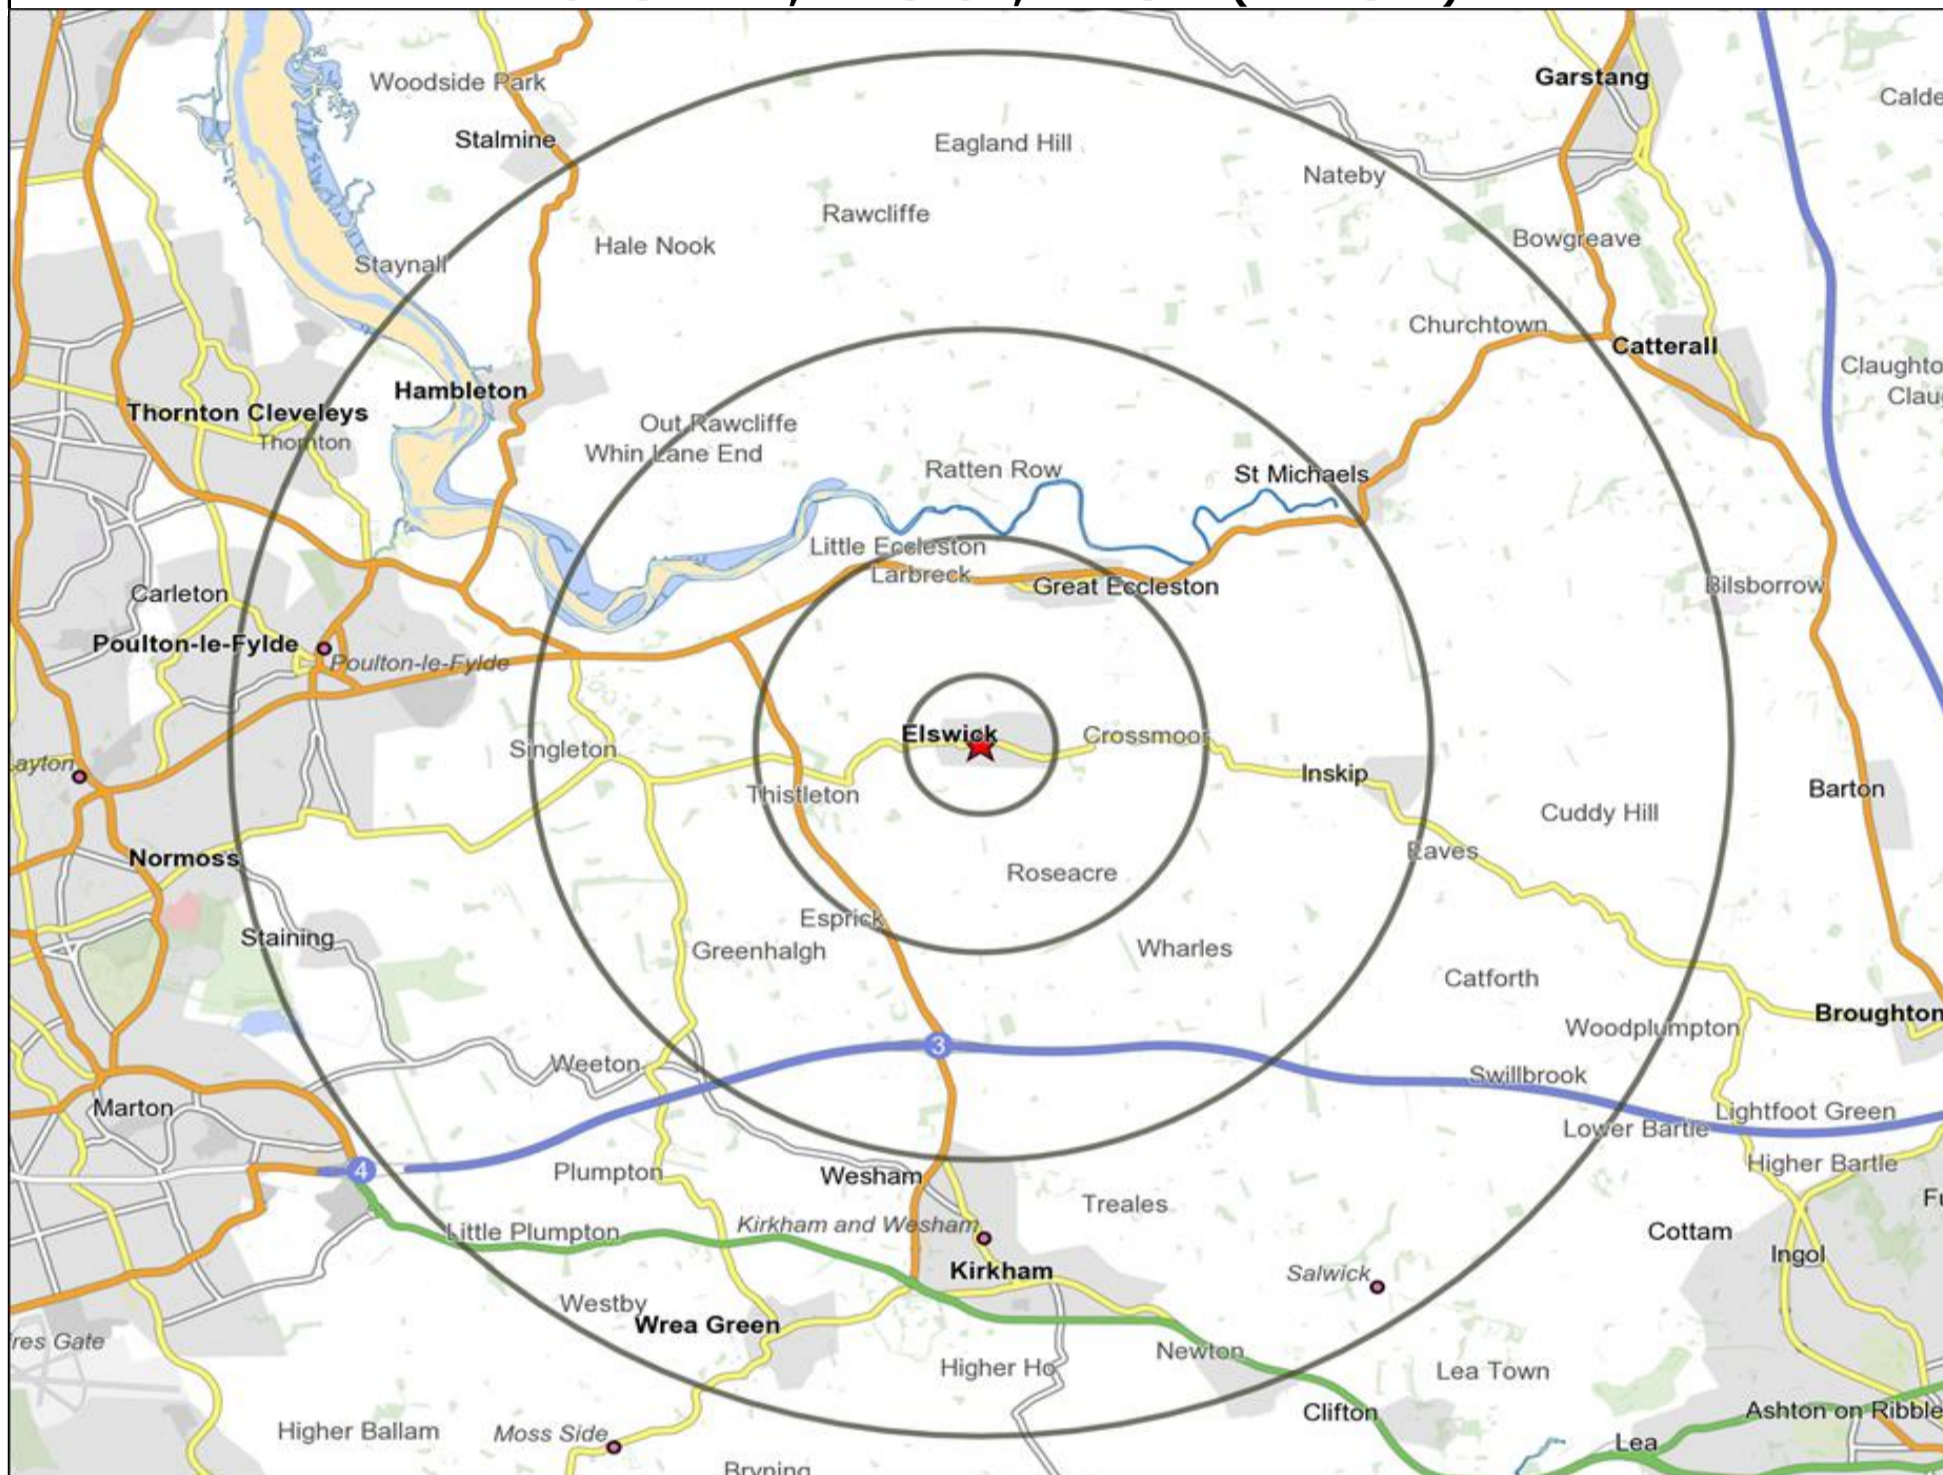

**Customer Profile Report for SHIP, ELSWICK (Punch Outlet Number: 203308)
HIGH STREET, PRESTON, PR4 3ZB (PR 4 3ZB)**

Copyright Experian Ltd, HERE 2015. Ordnance Survey © Crown copyright 2015

★ Location ○ 0.5, 1.5, 3 & 5 Mile Distance

Age Data Table

	Count:					Index:				
	0 - 0.5 Miles	0 - 1.5 Miles	0 - 3.0 Miles	0 - 5.0 Miles	15 Min Drivetime	0 - 0.5 Miles	0 - 1.5 Miles	0 - 3.0 Miles	0 - 5.0 Miles	15 Min Drivetime
0-15	212	511	1,086	6,965	17,525	105	91	95	85	88
16-17	15	46	101	881	2,374	60	66	72	87	96
18-24	65	162	362	3,075	7,576	67	60	66	78	79
25-34	85	258	599	4,377	10,820	58	63	72	74	75
35-44	139	320	669	4,741	11,489	102	84	87	86	85
45-54	180	500	993	7,022	16,580	118	118	115	114	110
55-64	192	465	908	6,102	13,973	157	138	132	124	117
65+	190	724	1,357	10,327	25,598	98	135	124	132	134
Population estimate 2015	1,078	2,986	6,075	43,490	105,935	100	100	100	100	100

Occasions Map and Data: SHIP, ELSWICK (203308)

Copyright Experian Ltd, HERE 2015. Ordnance Survey © Crown copyright 2015

- ★ Location
- 0.5, 1.5, 3 & 5 Mile Distance
- ~ Rivers, Canals and Lakes
- Occasions Types
- 01 Mine's a Pint
- ◆ 02 Early Doors
- 03 Everyday is Friday
- ▲ 04 Weekend Millionaires
- 05 Out On The Town
- ▲ 06 Business and Pleasure
- 07 Sporting Pints
- 08 Student Social
- ▼ 09 Leisurely Lunch
- 10 Wining and Dining
- ▲ 11 Household Outing
- ★ 12 Midweek Meal Deal
- ◆ 13 Date Night
- ★ 14 Birthday Treat
- + 15 Pre Show Meal

Reporting Category	0 - 0.5 Miles
Café / Wine Bar	0
Circuit Bar	0
Community Local	2
Dry Led	0
Branded Food Pub	0
Rural	0
Other	1
Total	3

Local Competition: SHIP, ELSWICK (203308)

List of Pubs (sorted by distance from Punch outlet) - Top 30 by Distance