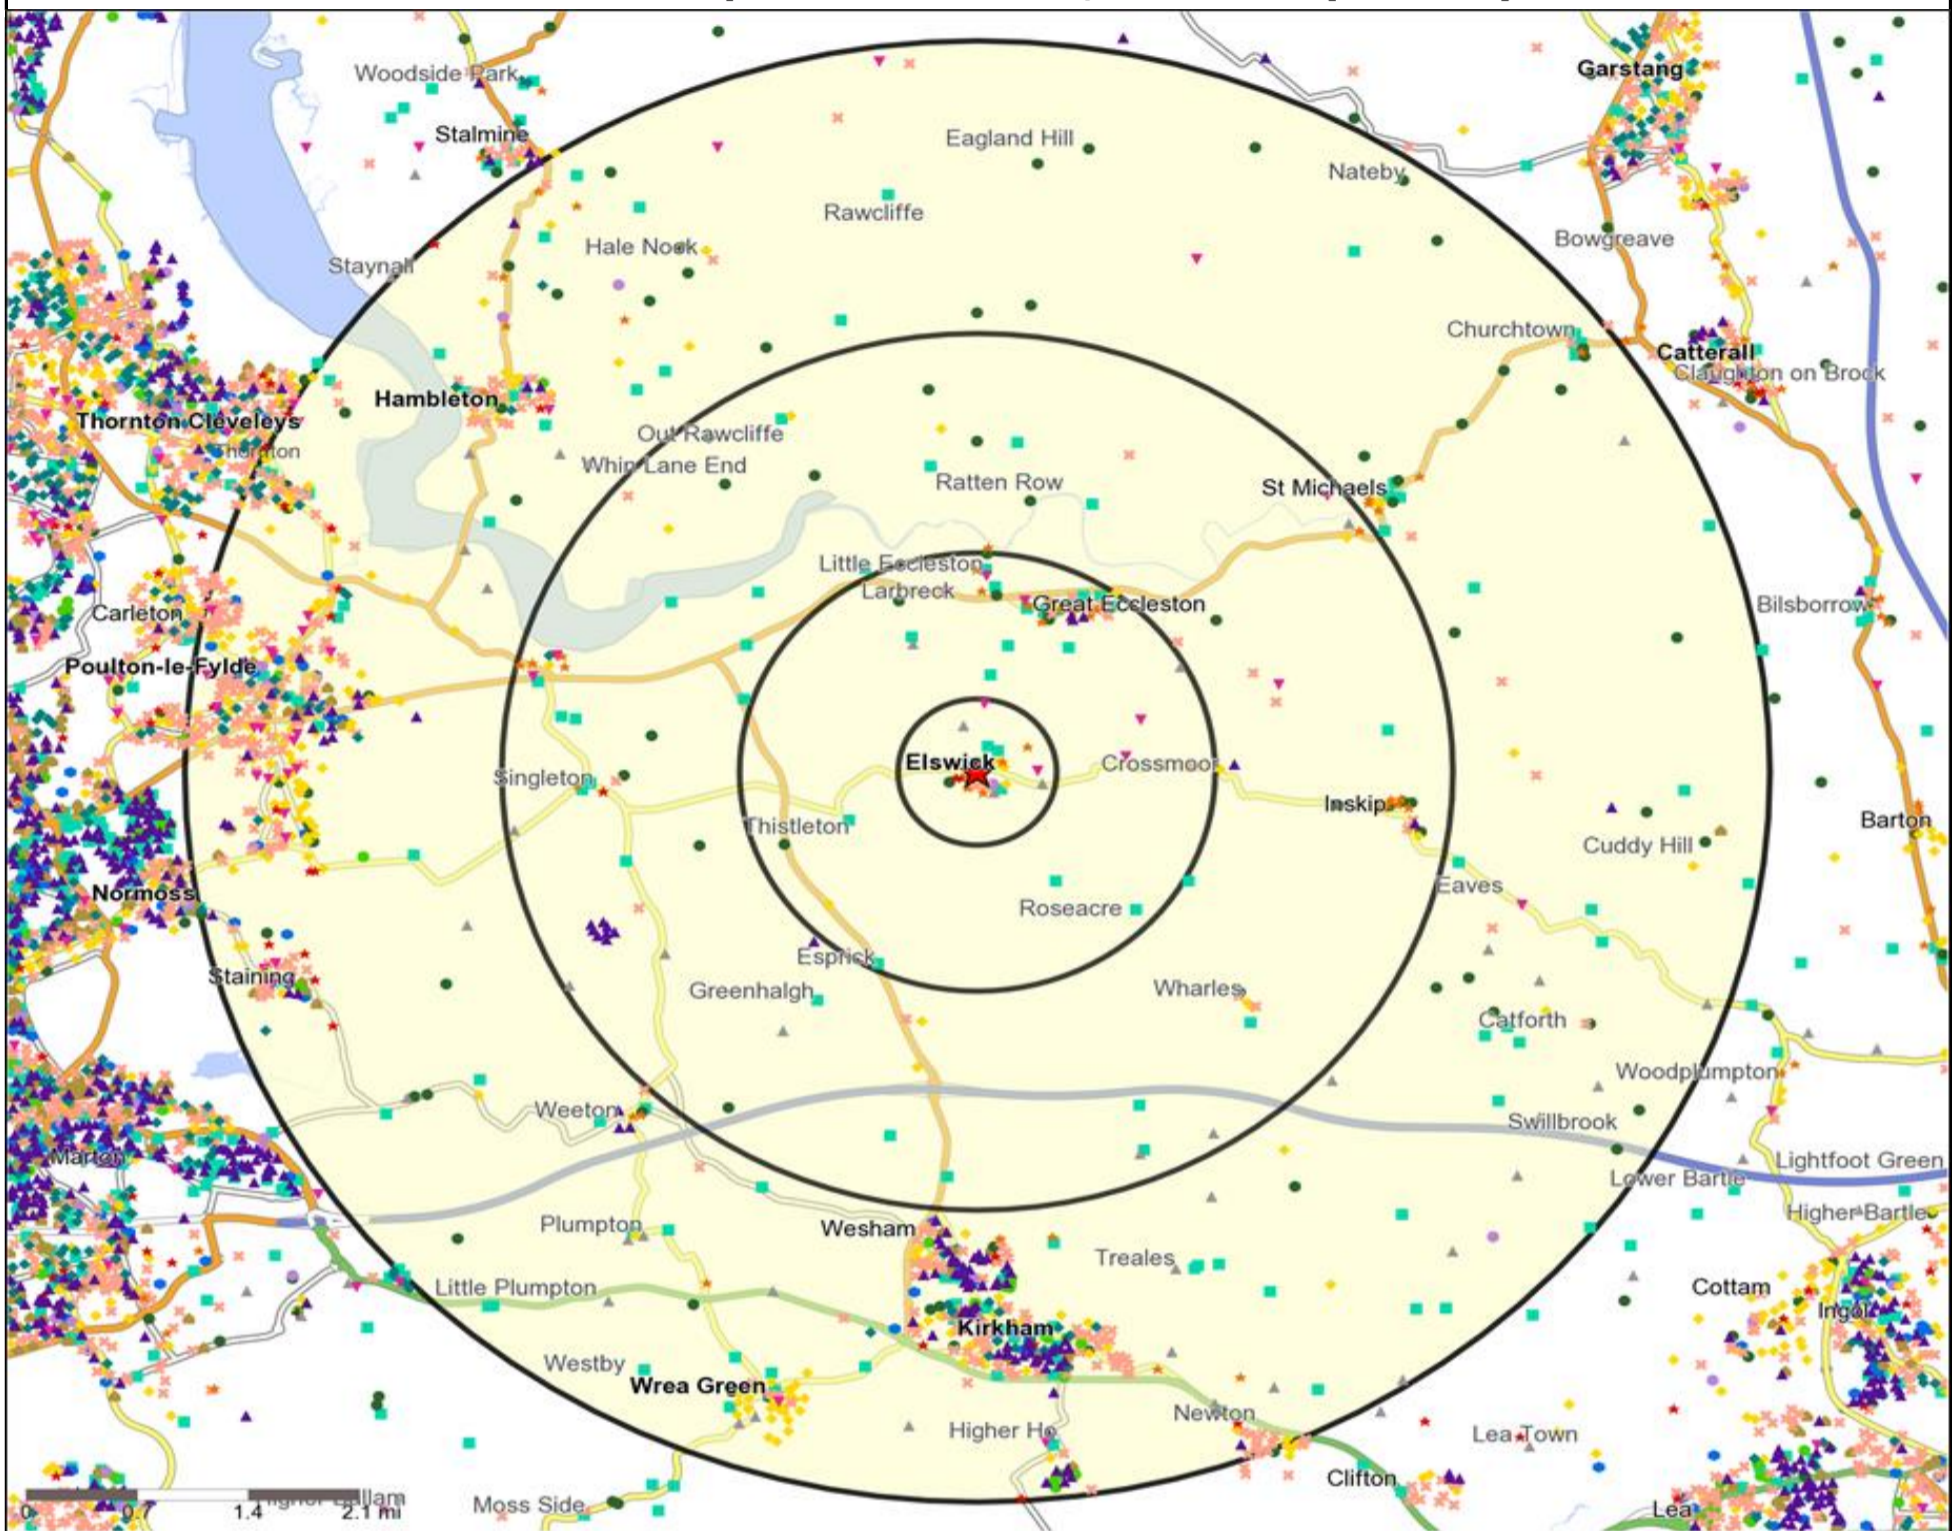

Mosaic UK Map and Data: SHIP, ELSWICK (203308)

Copyright Experian Ltd, HERE 2015. Ordnance Survey © Crown copyright 2015

- | | | | | |
|-----------------------------|-------------------------|----------------------|-----------------------|---------------------|
| Location | Mosaic UK Groups | D Rural Reality | H Aspiring Homemakers | L Vintage Value |
| 0.5,1.5,3 & 5 Mile Distance | A City Prosperity | E Senior Security | I Family Basics | M Modest Traditions |
| Rivers, Canals and Lakes | B Prestige Positions | F Suburban Stability | J Transient Renters | N Urban Cohesion |
| | C Country Living | G Domestic Success | K Municipal Challenge | O Rental Hubs |

Mosaic UK Data Table (Residential)

	Count:	Index:
	0 - 0.5 Miles	0 - 0.5 Miles
A City Prosperity (18+)	0	0
B Prestige Positions (18+)	37	60
C Country Living (18+)	338	571
D Rural Reality (18+)	467	791
E Senior Security (18+)	0	0
F Suburban Stability (18+)	0	0
G Domestic Success (18+)	10	14
H Aspiring Homemakers (18+)	0	0
I Family Basics (18+)	0	0
J Transient Renters (18+)	0	0
K Municipal Challenge (18+)	0	0
L Vintage Value (18+)	0	0
M Modest Traditions (18+)	0	0
N Urban Cohesion (18+)	0	0
O Rental Hubs (18+)	0	0
Adults 18+ estimate 2015	852	100

Occasions Map and Data: SHIP, ELSWICK (203308)

Copyright Experian Ltd, HERE 2015. Ordnance Survey © Crown copyright 2015

- ★ Location
- 0.5, 1.5, 3 & 5 Mile Distance
- ~ Rivers, Canals and Lakes
- Occasions Types
- 01 Mine's a Pint
- ◆ 02 Early Doors
- 03 Everyday is Friday
- ▲ 04 Weekend Millionaires
- 05 Out On The Town
- ▲ 06 Business and Pleasure
- 07 Sporting Pints
- 08 Student Social
- ▼ 09 Leisurely Lunch
- 10 Wining and Dining
- ▲ 11 Household Outing
- ★ 12 Midweek Meal Deal
- ◆ 13 Date Night
- ★ 14 Birthday Treat
- + 15 Pre Show Meal

-  Location
-  Branded Food
-  Dry Led
-  Café / Wine Bar
-  Other
-  0.5, 1.5, 3 & 5 Mile Distance
-  Circuit Bar
-  Rural Character
-  Rivers, Canals and Lakes
-  Community Local

Competition Type Summary Table