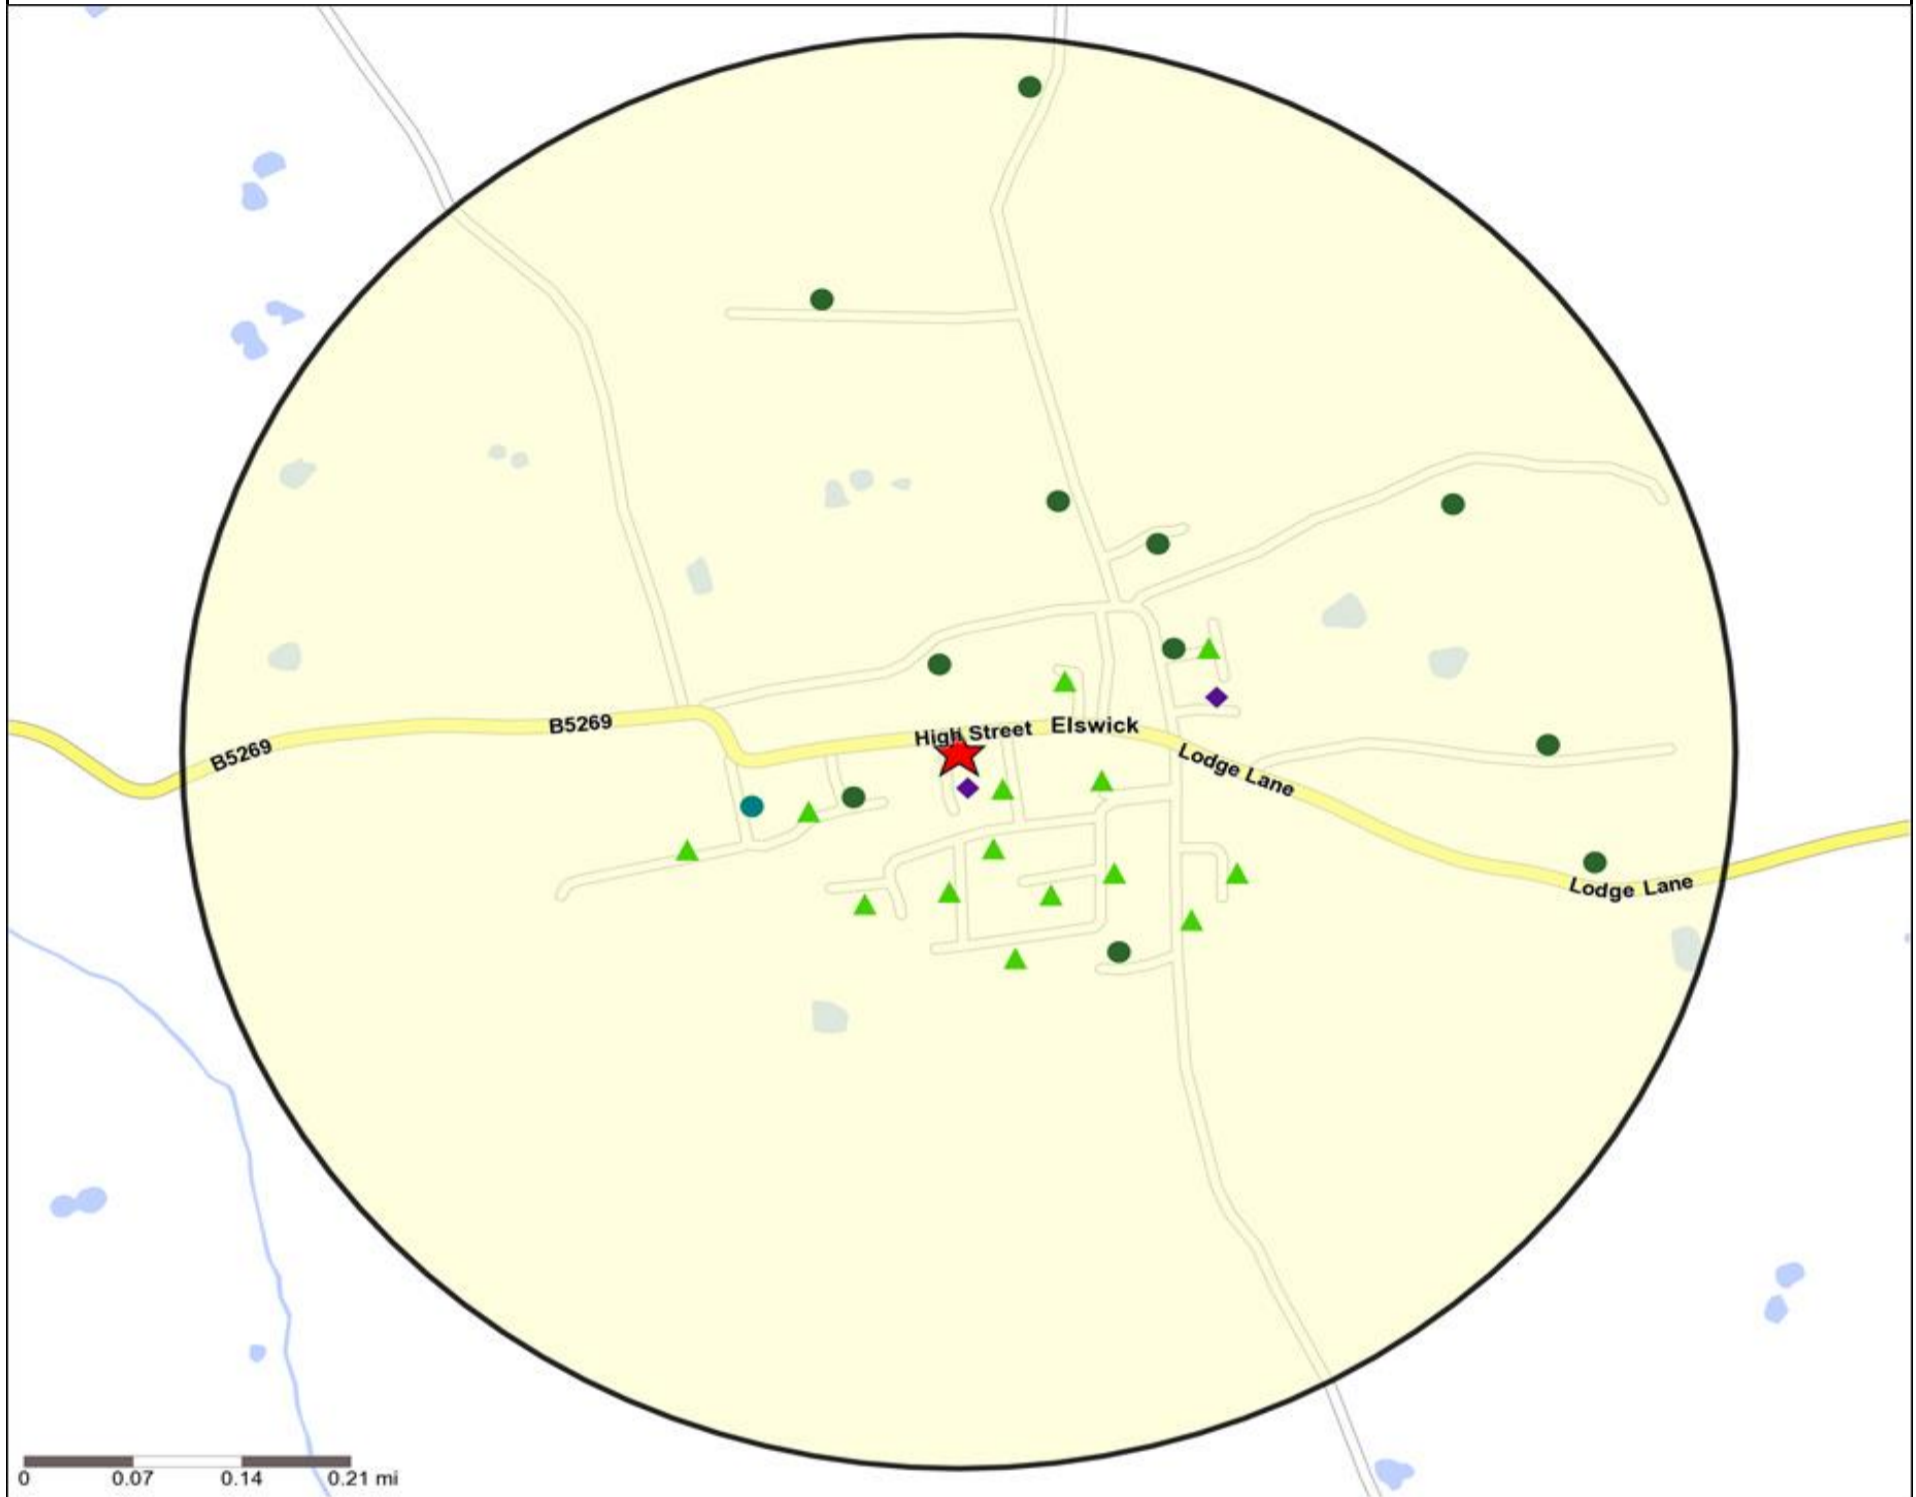

Mosaic UK Map and Data: SHIP, ELSWICK (203308)

Copyright Experian Ltd, HERE 2015. Ordnance Survey © Crown copyright 2015

Location	Mosaic UK Groups	D Rural Reality	H Aspiring Homemakers	L Vintage Value
0.5,1.5,3 & 5 Mile Distance	A City Prosperity	E Senior Security	I Family Basics	M Modest Traditions
Rivers, Canals and Lakes	B Prestige Positions	F Suburban Stability	J Transient Renters	N Urban Cohesion
	C Country Living	G Domestic Success	K Municipal Challenge	O Rental Hubs

Mosaic UK Data Table (Residential)

	Count:	Index:
	0 - 0.5 Miles	0 - 0.5 Miles
A City Prosperity (18+)	0	0
B Prestige Positions (18+)	37	60
C Country Living (18+)	338	571
D Rural Reality (18+)	467	791
E Senior Security (18+)	0	0
F Suburban Stability (18+)	0	0
G Domestic Success (18+)	10	14
H Aspiring Homemakers (18+)	0	0
I Family Basics (18+)	0	0
J Transient Renters (18+)	0	0
K Municipal Challenge (18+)	0	0
L Vintage Value (18+)	0	0
M Modest Traditions (18+)	0	0
N Urban Cohesion (18+)	0	0
O Rental Hubs (18+)	0	0
Adults 18+ estimate 2015	852	100