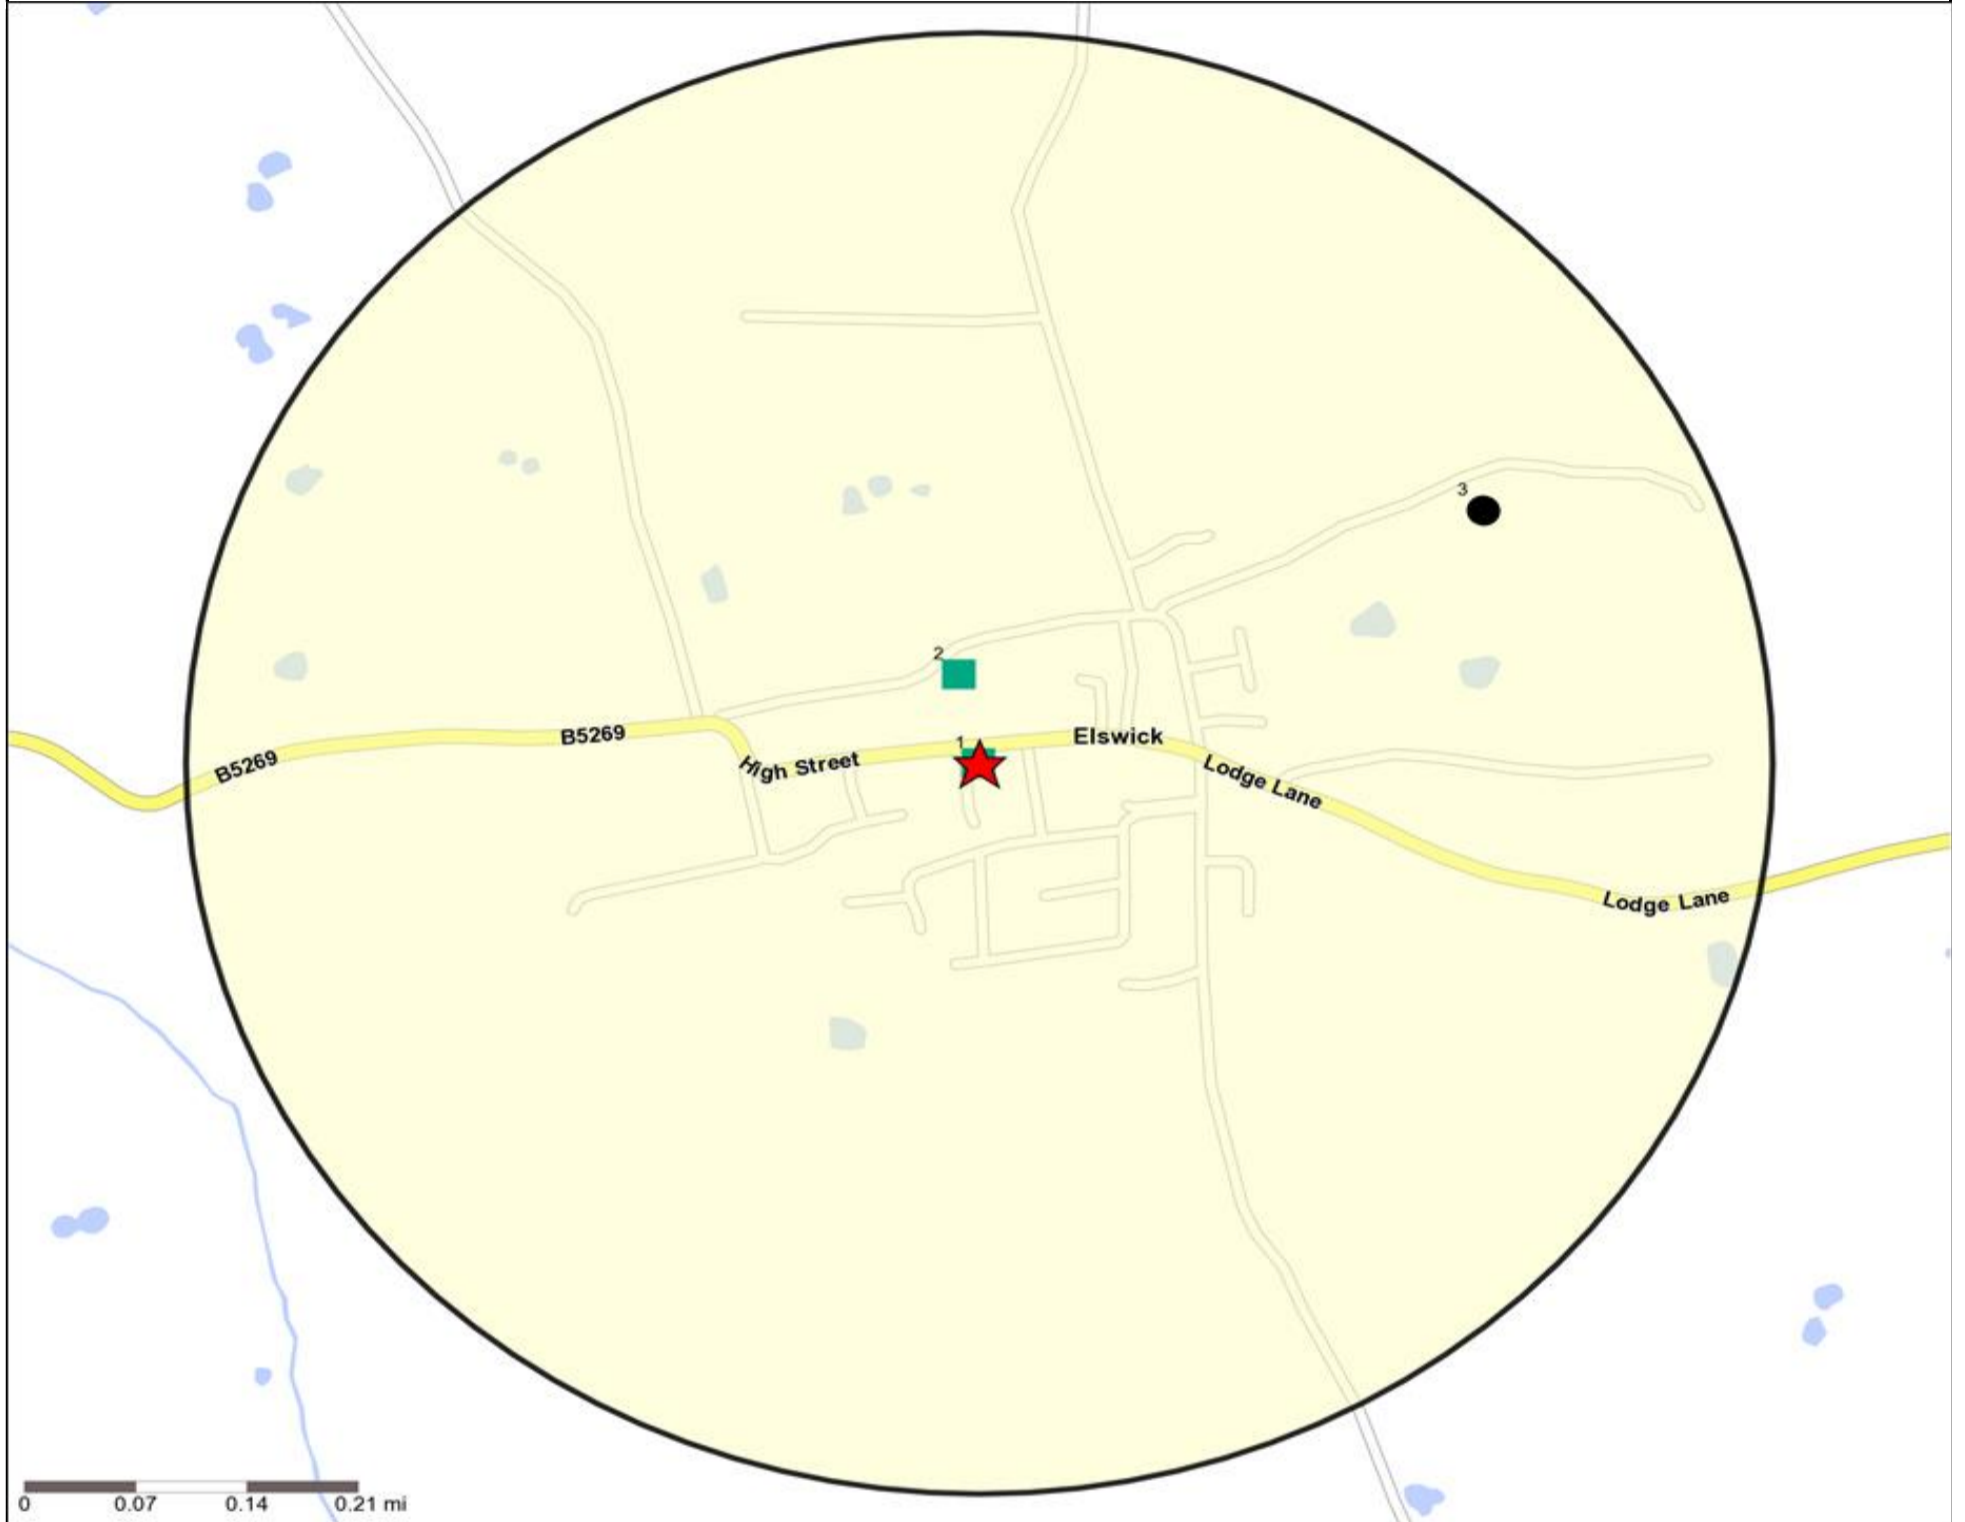

Competition Map and Data: SHIP, ELSWICK (203308)

Numbers on competition points relate to the distance ranking in the competition table on page 7. Copyright Experian Ltd, HERE 2015. Ordnance Survey © Crown copyright 2015

Competition Type Summary Table

Reporting Category	0 - 0.5 Miles	0 - 1.5 Miles	0 - 3.0 Miles	0 - 5.0 Miles
Café / Wine Bar	0	0	0	5
Circuit Bar	0	0	0	5
Community Local	2	5	5	18
Dry Led	0	0	1	8
Branded Food Pub	0	0	0	5
Rural	0	0	0	1
Other	1	4	15	74
Total	3	9	21	116

Reporting Category	0 - 0.5 Miles
Café / Wine Bar	0
Circuit Bar	0
Community Local	2
Dry Led	0
Branded Food Pub	0
Rural	0
Other	1
Total	3

Local Competition: SHIP, ELSWICK (203308)

List of Pubs (sorted by distance from Punch outlet) - Top 30 by Distance