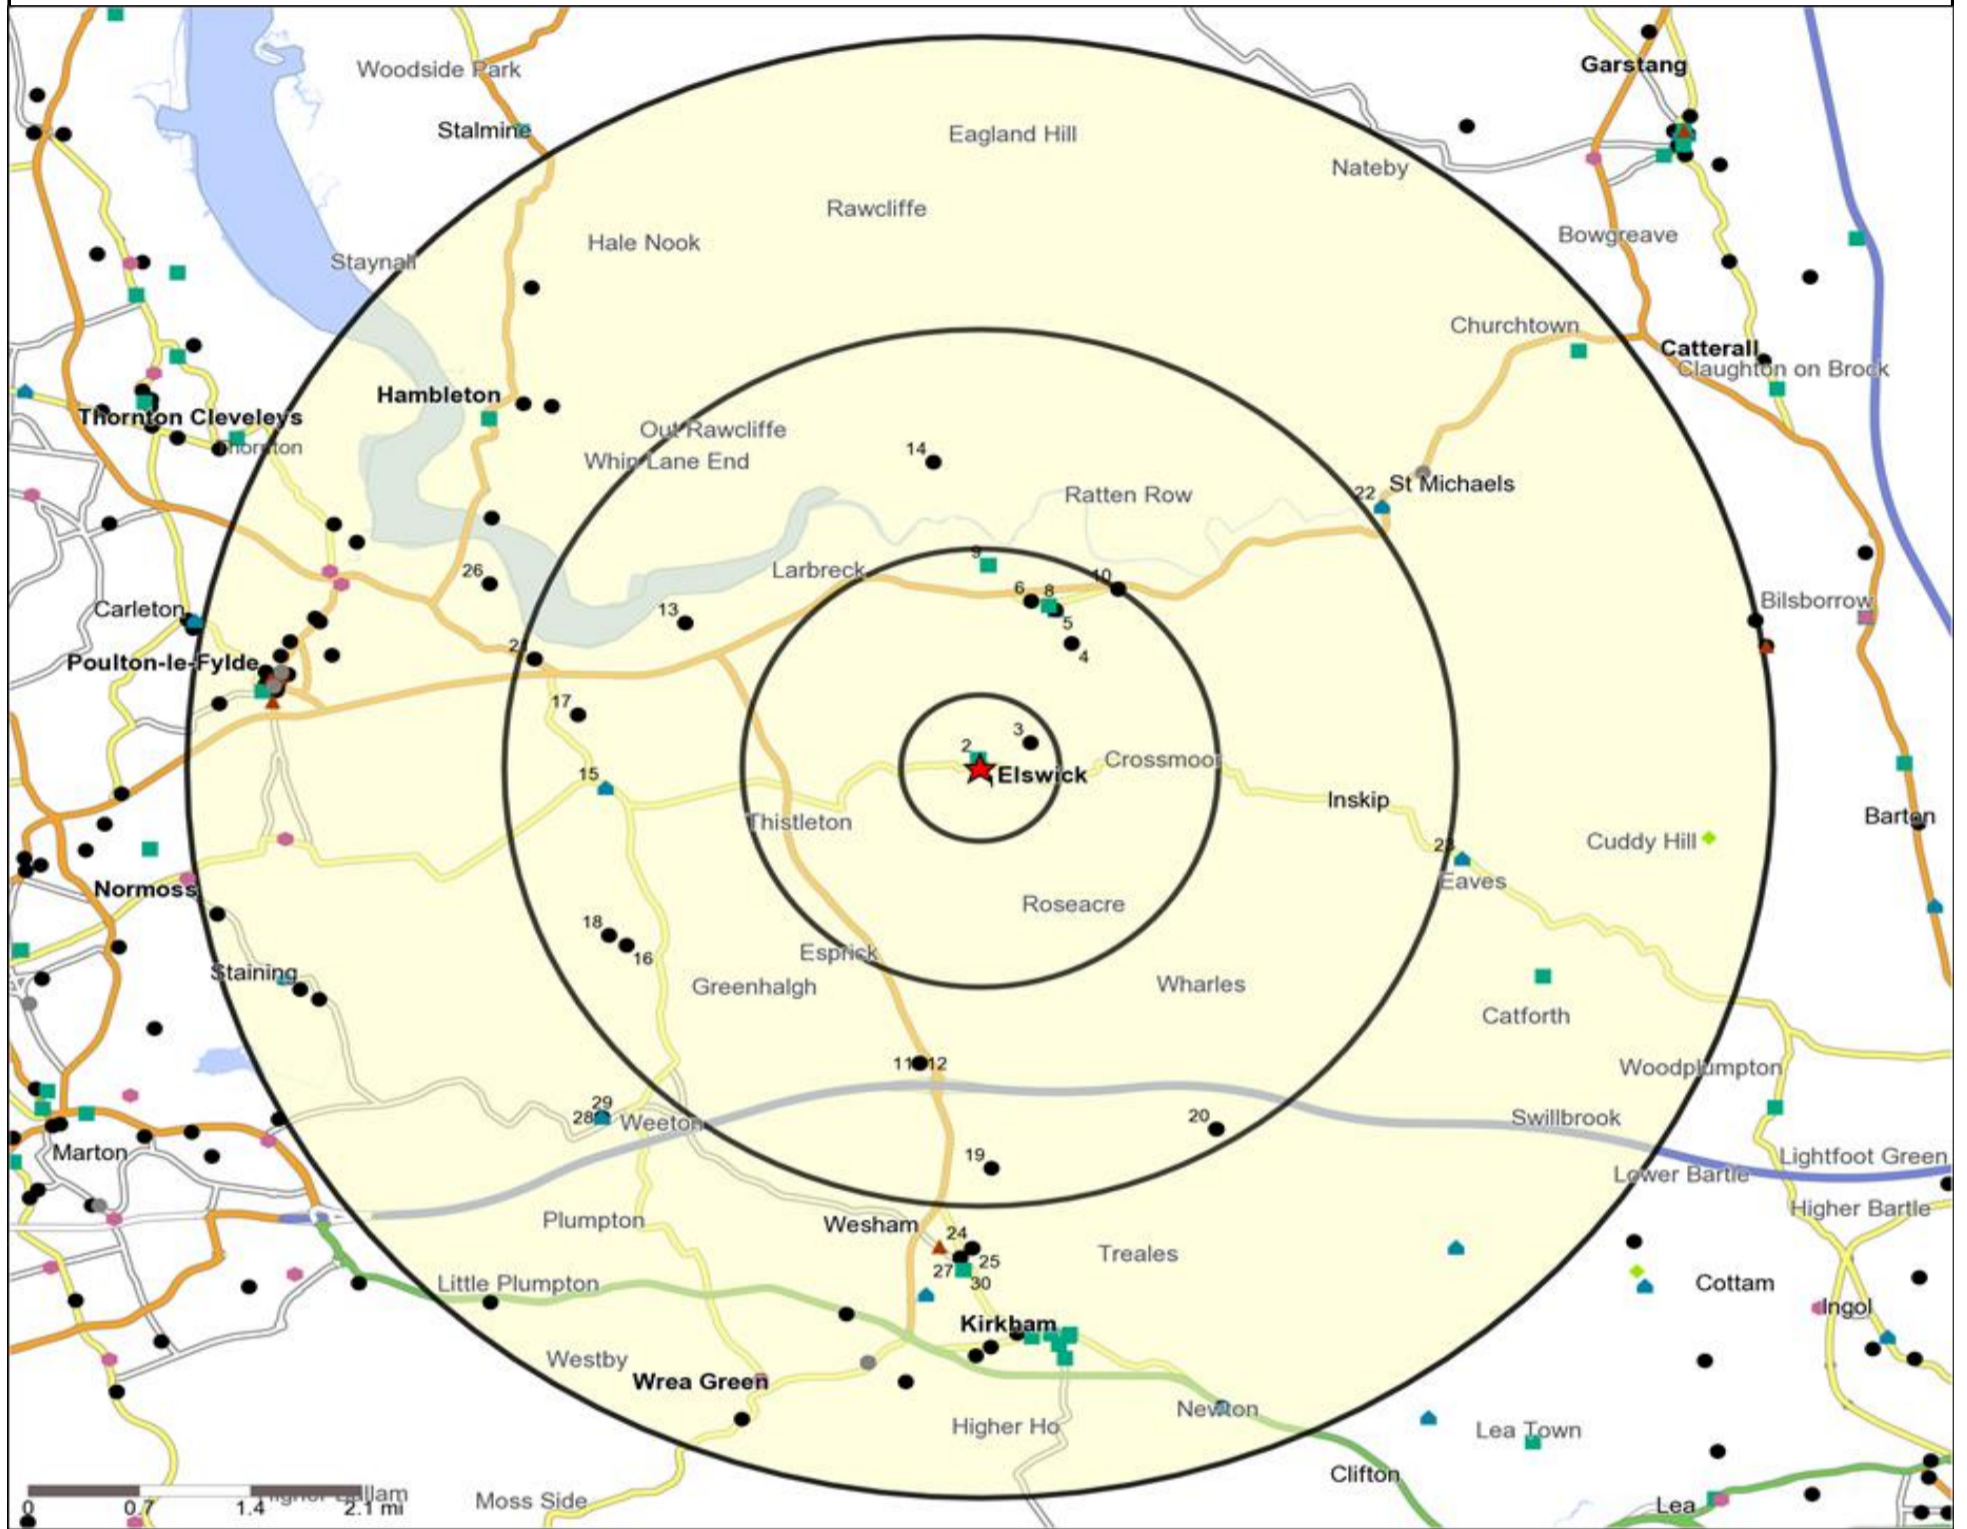

Occasions Map and Data: SHIP, ELSWICK (203308)

Copyright Experian Ltd, HERE 2015. Ordnance Survey © Crown copyright 2015

- ★ Location
- 0.5, 1.5, 3 & 5 Mile Distance
- ~ Rivers, Canals and Lakes
- Occasions Types
- 01 Mine's a Pint
- ◆ 02 Early Doors
- 03 Everyday is Friday
- ▲ 04 Weekend Millionaires
- 05 Out On The Town
- ▲ 06 Business and Pleasure
- 07 Sporting Pints
- 08 Student Social
- ▼ 09 Leisurely Lunch
- 10 Wining and Dining
- ▲ 11 Household Outing
- ★ 12 Midweek Meal Deal
- ◆ 13 Date Night
- ★ 14 Birthday Treat
- + 15 Pre Show Meal

Competition Map and Data: SHIP, ELSWICK (203308)

Numbers on competition points relate to the distance ranking in the competition table on page 7. Copyright Experian Ltd, HERE 2015. Ordnance Survey © Crown copyright 2015

-  Location
-  Branded Food
-  Dry Led
-  Café / Wine Bar
-  Other
-  0.5, 1.5, 3 & 5 Mile Distance
-  Circuit Bar
-  Rural Character
-  Rivers, Canals and Lakes
-  Community Local

Competition Type Summary Table

Reporting Category	0 - 0.5 Miles
Café / Wine Bar	0
Circuit Bar	0
Community Local	2
Dry Led	0
Branded Food Pub	0
Rural	0
Other	1
Total	3

Local Competition: SHIP, ELSWICK (203308)

List of Pubs (sorted by distance from Punch outlet) - Top 30 by Distance