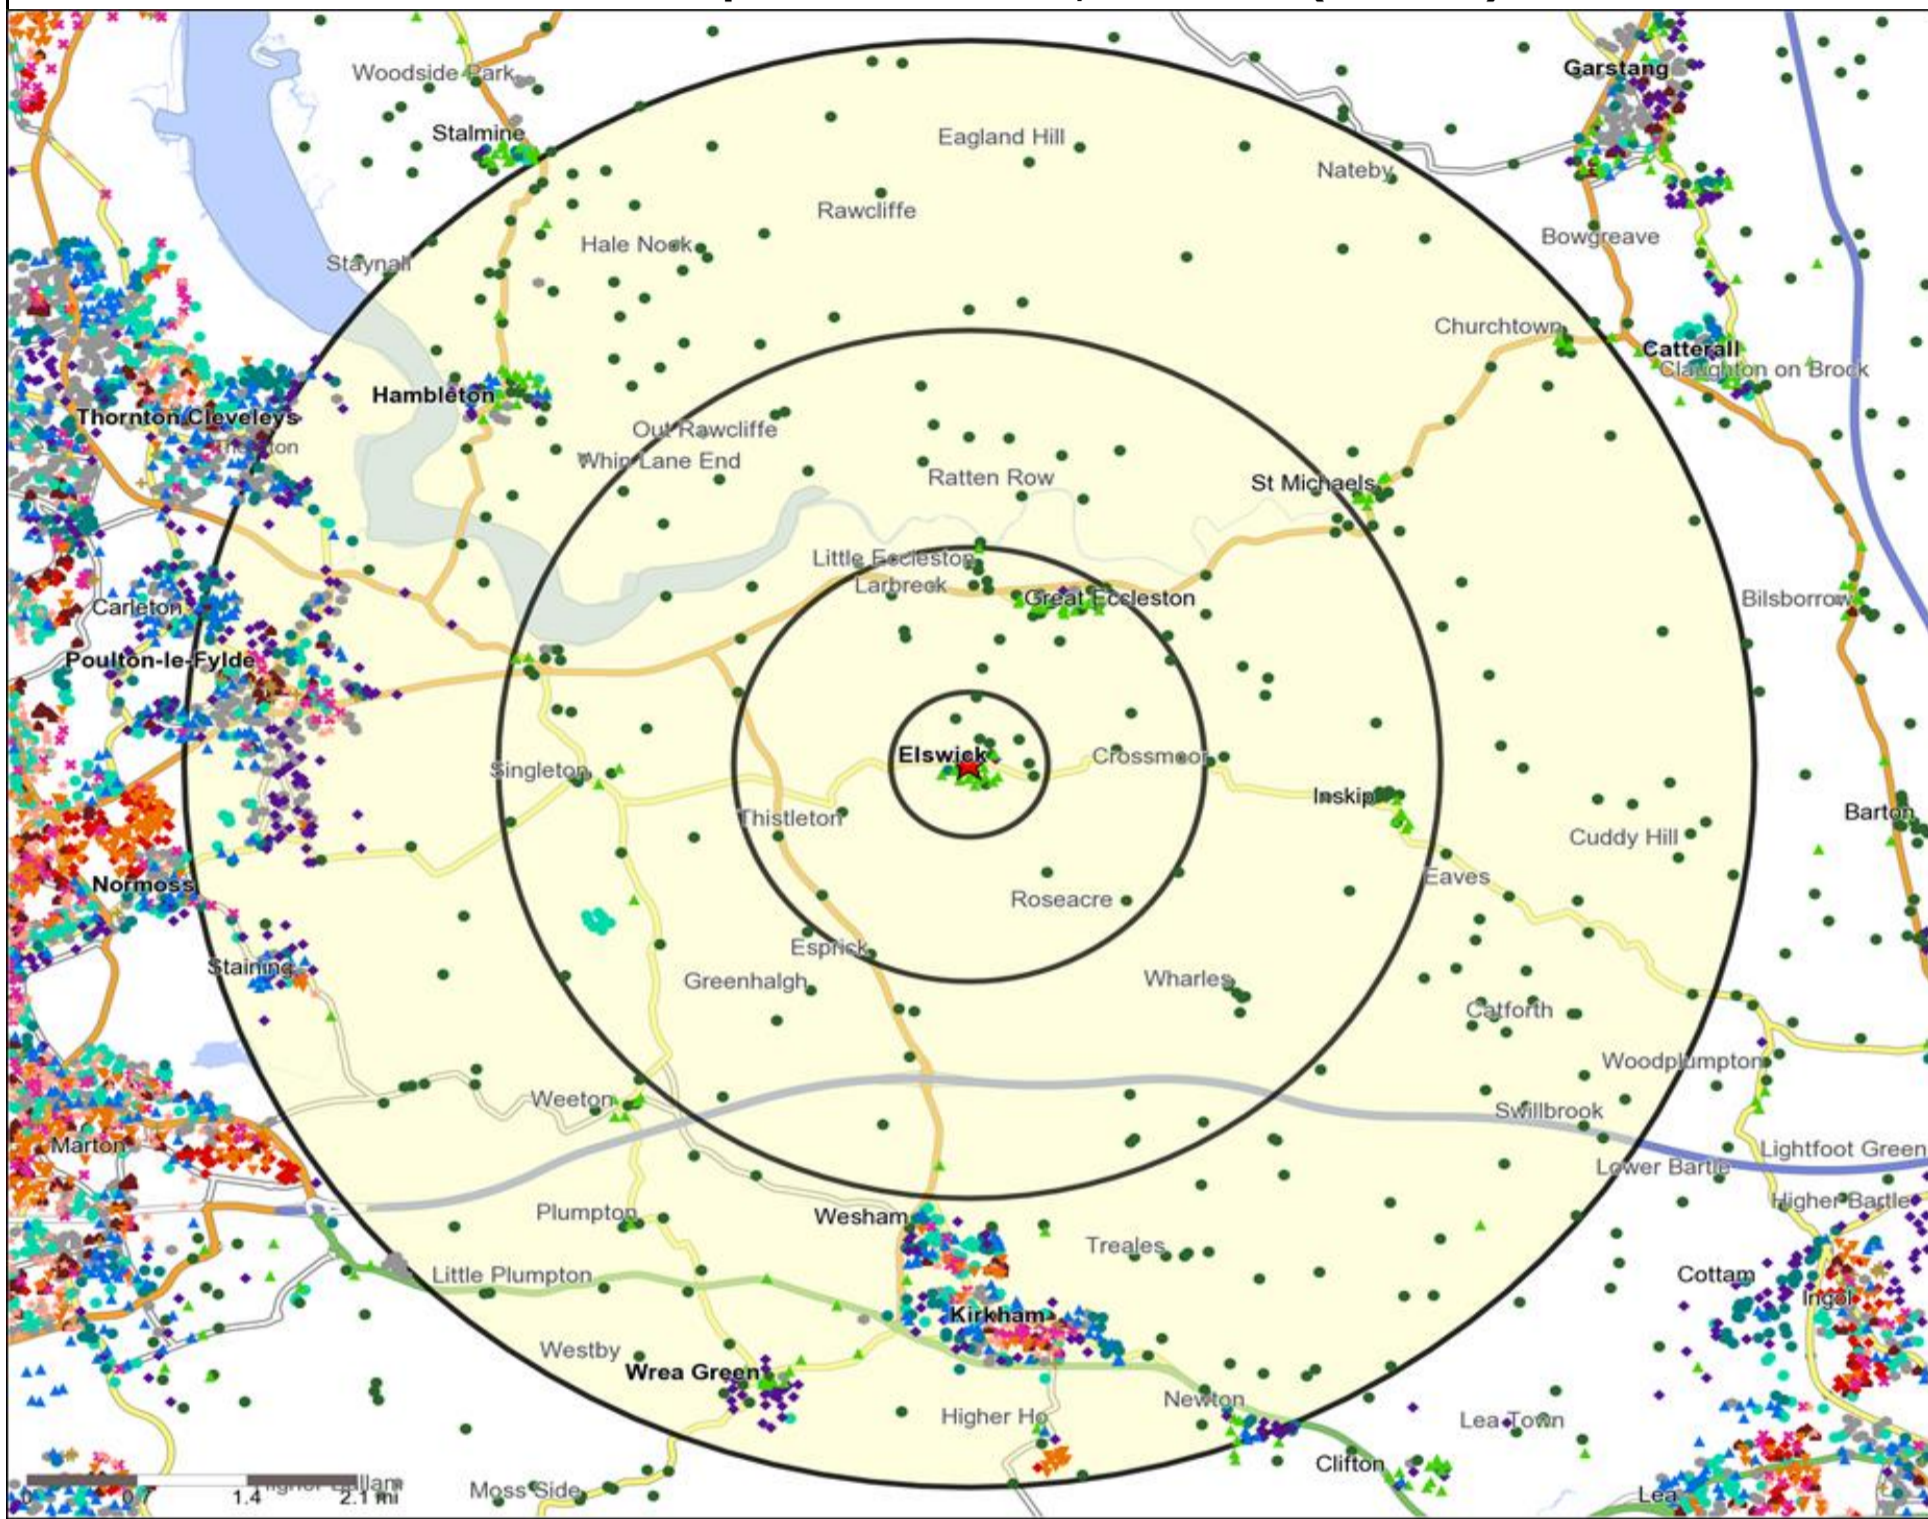

Mosaic UK Map and Data: SHIP, ELSWICK (203308)

Copyright Experian Ltd, HERE 2015. Ordnance Survey © Crown copyright 2015

- ★ Location
- Mosaic UK Groups
- ▲ D Rural Reality
- H Aspiring Homemakers
- L Vintage Value
- 0.5, 1.5, 3 & 5 Mile Distance
- A City Prosperity
- E Senior Security
- ▼ I Family Basics
- ★ M Modest Traditions
- ~ Rivers, Canals and Lakes
- B Prestige Positions
- ▲ F Suburban Stability
- ✕ J Transient Renters
- ★ N Urban Cohesion
- C Country Living
- G Domestic Success
- K Municipal Challenge
- + O Rental Hubs

Mosaic UK Data Table (Residential)

	Count:					Index:				
	0 - 0.5 Miles	0 - 1.5 Miles	0 - 3.0 Miles	0 - 5.0 Miles	15 Min Drivetime	0 - 0.5	0 - 1.5	0 - 3.0	0 - 5.0	15 Min Drivetime
A City Prosperity (18+)	0	0	0	0	0	0	0	0	0	0
B Prestige Positions (18+)	37	47	50	4,045	6,748	60	27	14	160	109
C Country Living (18+)	338	1,109	2,817	6,399	7,304	571	658	834	265	124
D Rural Reality (18+)	467	1,220	1,581	3,657	5,920	791	725	469	152	100
E Senior Security (18+)	0	42	133	4,883	16,322	0	21	34	173	236
F Suburban Stability (18+)	0	0	1	4,603	10,558	0	0	0	217	203
G Domestic Success (18+)	10	10	10	2,715	5,790	14	5	2	93	81
H Aspiring Homemakers (18+)	0	0	272	2,952	9,768	0	0	61	93	126
I Family Basics (18+)	0	0	0	755	4,517	0	0	0	30	74
J Transient Renters (18+)	0	0	0	1,590	3,409	0	0	0	79	69
K Municipal Challenge (18+)	0	0	0	82	3,589	0	0	0	4	72
L Vintage Value (18+)	0	0	0	1,152	4,131	0	0	0	53	77
M Modest Traditions (18+)	0	0	0	1,543	5,974	0	0	0	93	148
N Urban Cohesion (18+)	0	0	0	9	53	0	0	0	0	1
O Rental Hubs (18+)	0	0	0	364	1,058	0	0	0	14	16
Adults 18+ estimate 2015	852	2,428	4,864	34,749	85,141	100	100	100	100	100