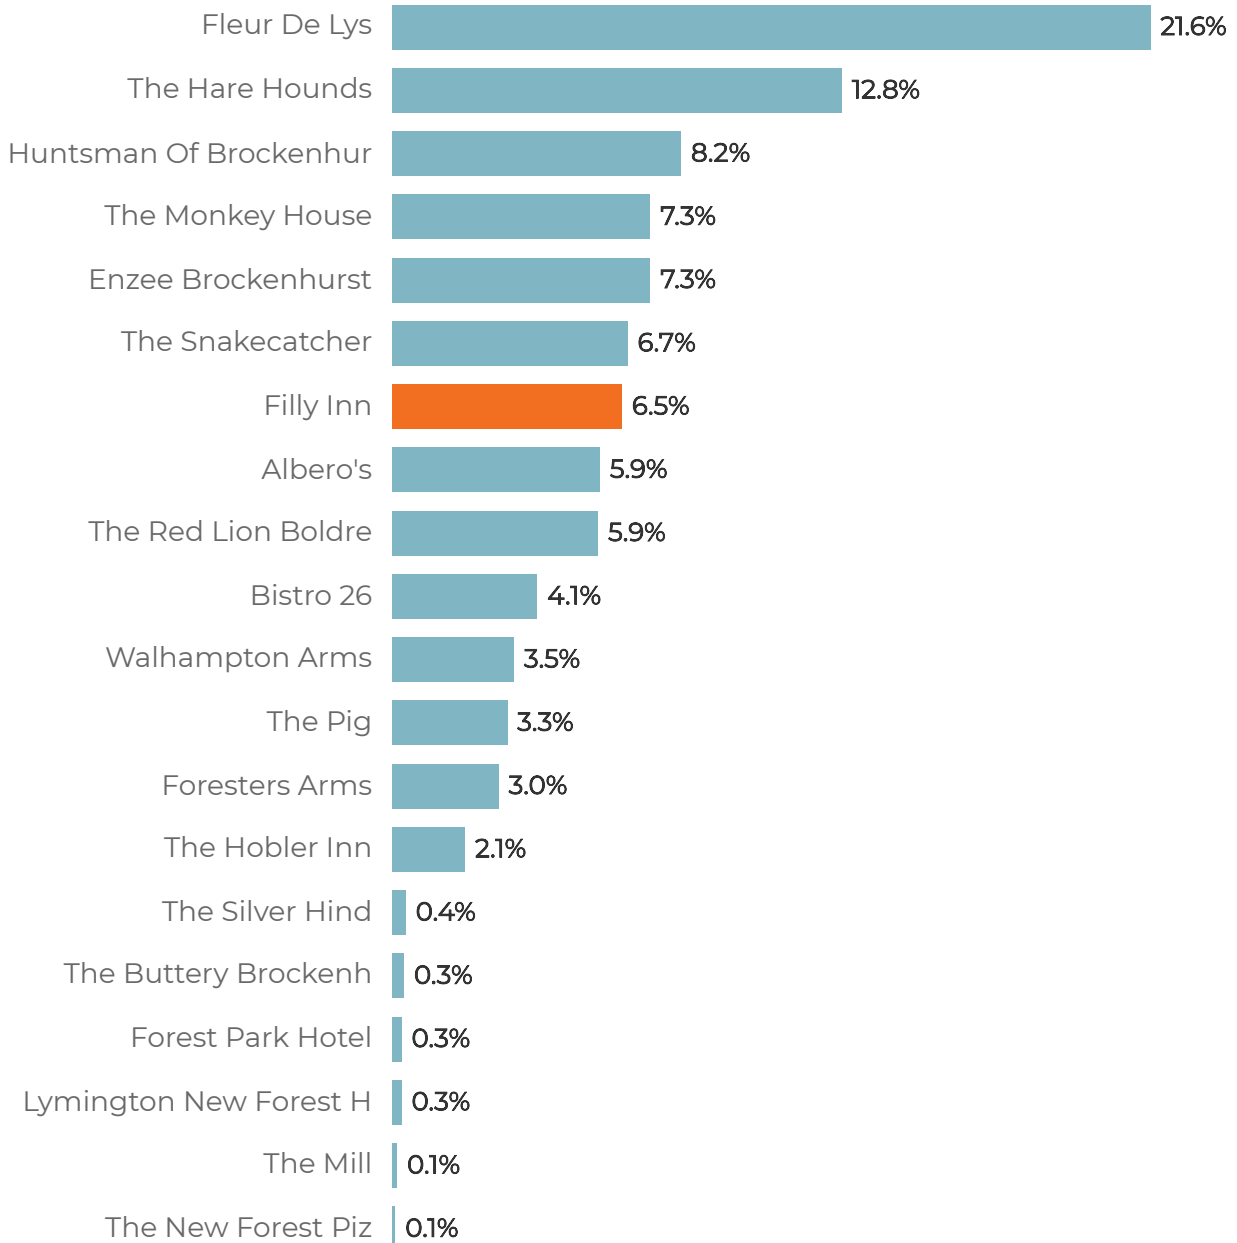

Use of Other Sites

Site Customers - Share of Competitor Spend Locally