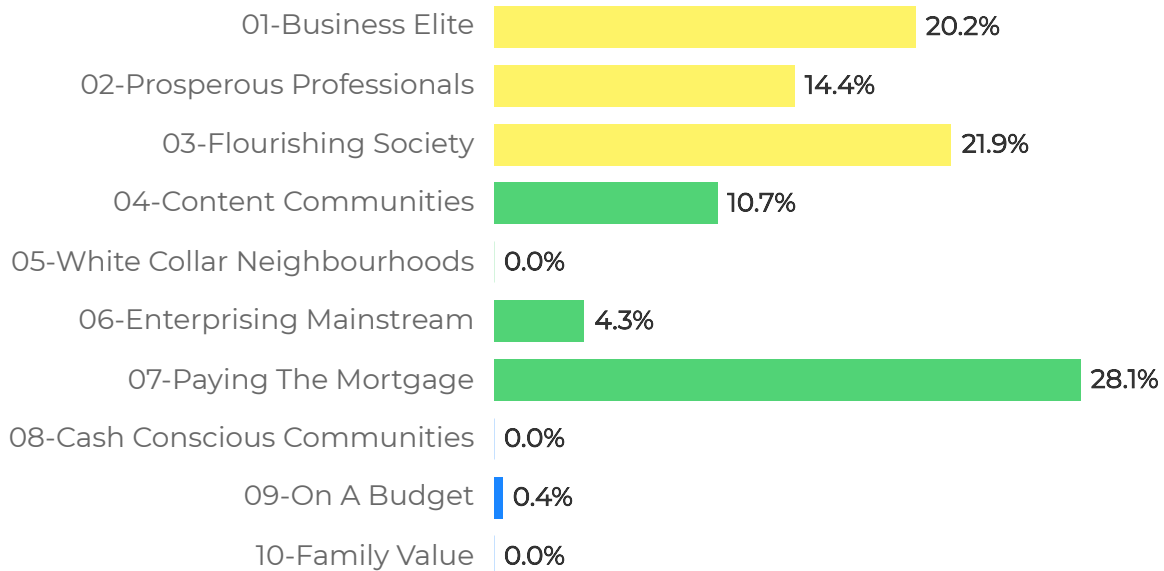

Concept Fit

Filly Inn

Our Local

Our Local+

Site Guest Demographics

Share of Guest Spend Within Site

Share of Guest Spend Within Site by Age

Trading Profile Vs. Local Spend

— Guest & Trading Profile Vs. Local Market Within 3 Miles —
Above Line = Relative Strength

Appendix

Cameo Table

| Cameo Group | UK Households | Social Class | Lifestage | Income | Housing Type |
|-------------------------------|---------------|--------------|-------------|--------|------------------|
| 1. Business Elite | 6.2% | AB | Younger | V.High | Flats / Detached |
| 2. Prosperous Professionals | 4.9% | AB | Older | High | Detached |
| 3. Flourishing Society | 9.7% | AB | Older | High | Detached |
| 4. Content Communities | 11.0% | C1 | Older | High | Detached |
| 5 White Collar Neighbourhoods | 10.2% | C1 | Middle Aged | High | Flats |
| 6. Enterprising Mainstream | 8.7% | C2 | Middle Aged | Mid | Semi -detached |
| 7. Paying The Mortgage | 14.6% | C2 | Middle Aged | Mid | Semi -detached |
| 8. Cash Conscious Communities | 13.1% | DE | Middle Aged | Low | Flats / Terraced |
| 9. On A Budget | 11.9% | DE | Younger | Low | Flats / Terraced |
| 10. Family Value | 9.4% | DE | Middle Aged | V.Low | Terraced |