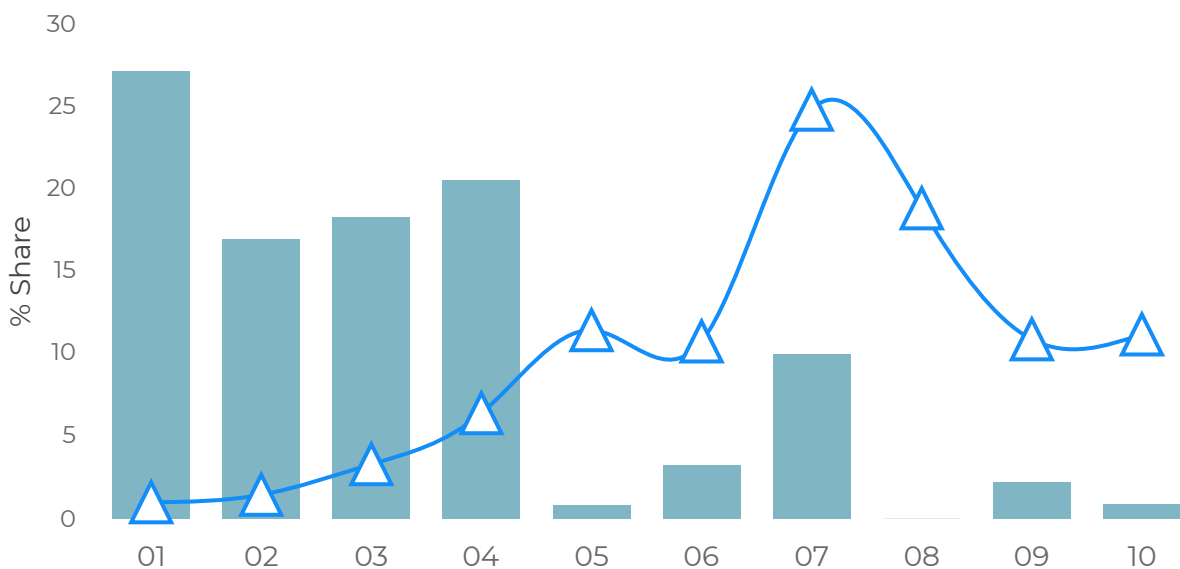

— Catchment % of Local Spend - Venues Within 3 Miles —

Share of Local Spend By Demographics

— Pubs & Bars Spend by Guest Profile Affluence Vs. Age —
Venues Within 3 Miles

Concept Fit

Filly Inn

Champs

Mighty Local