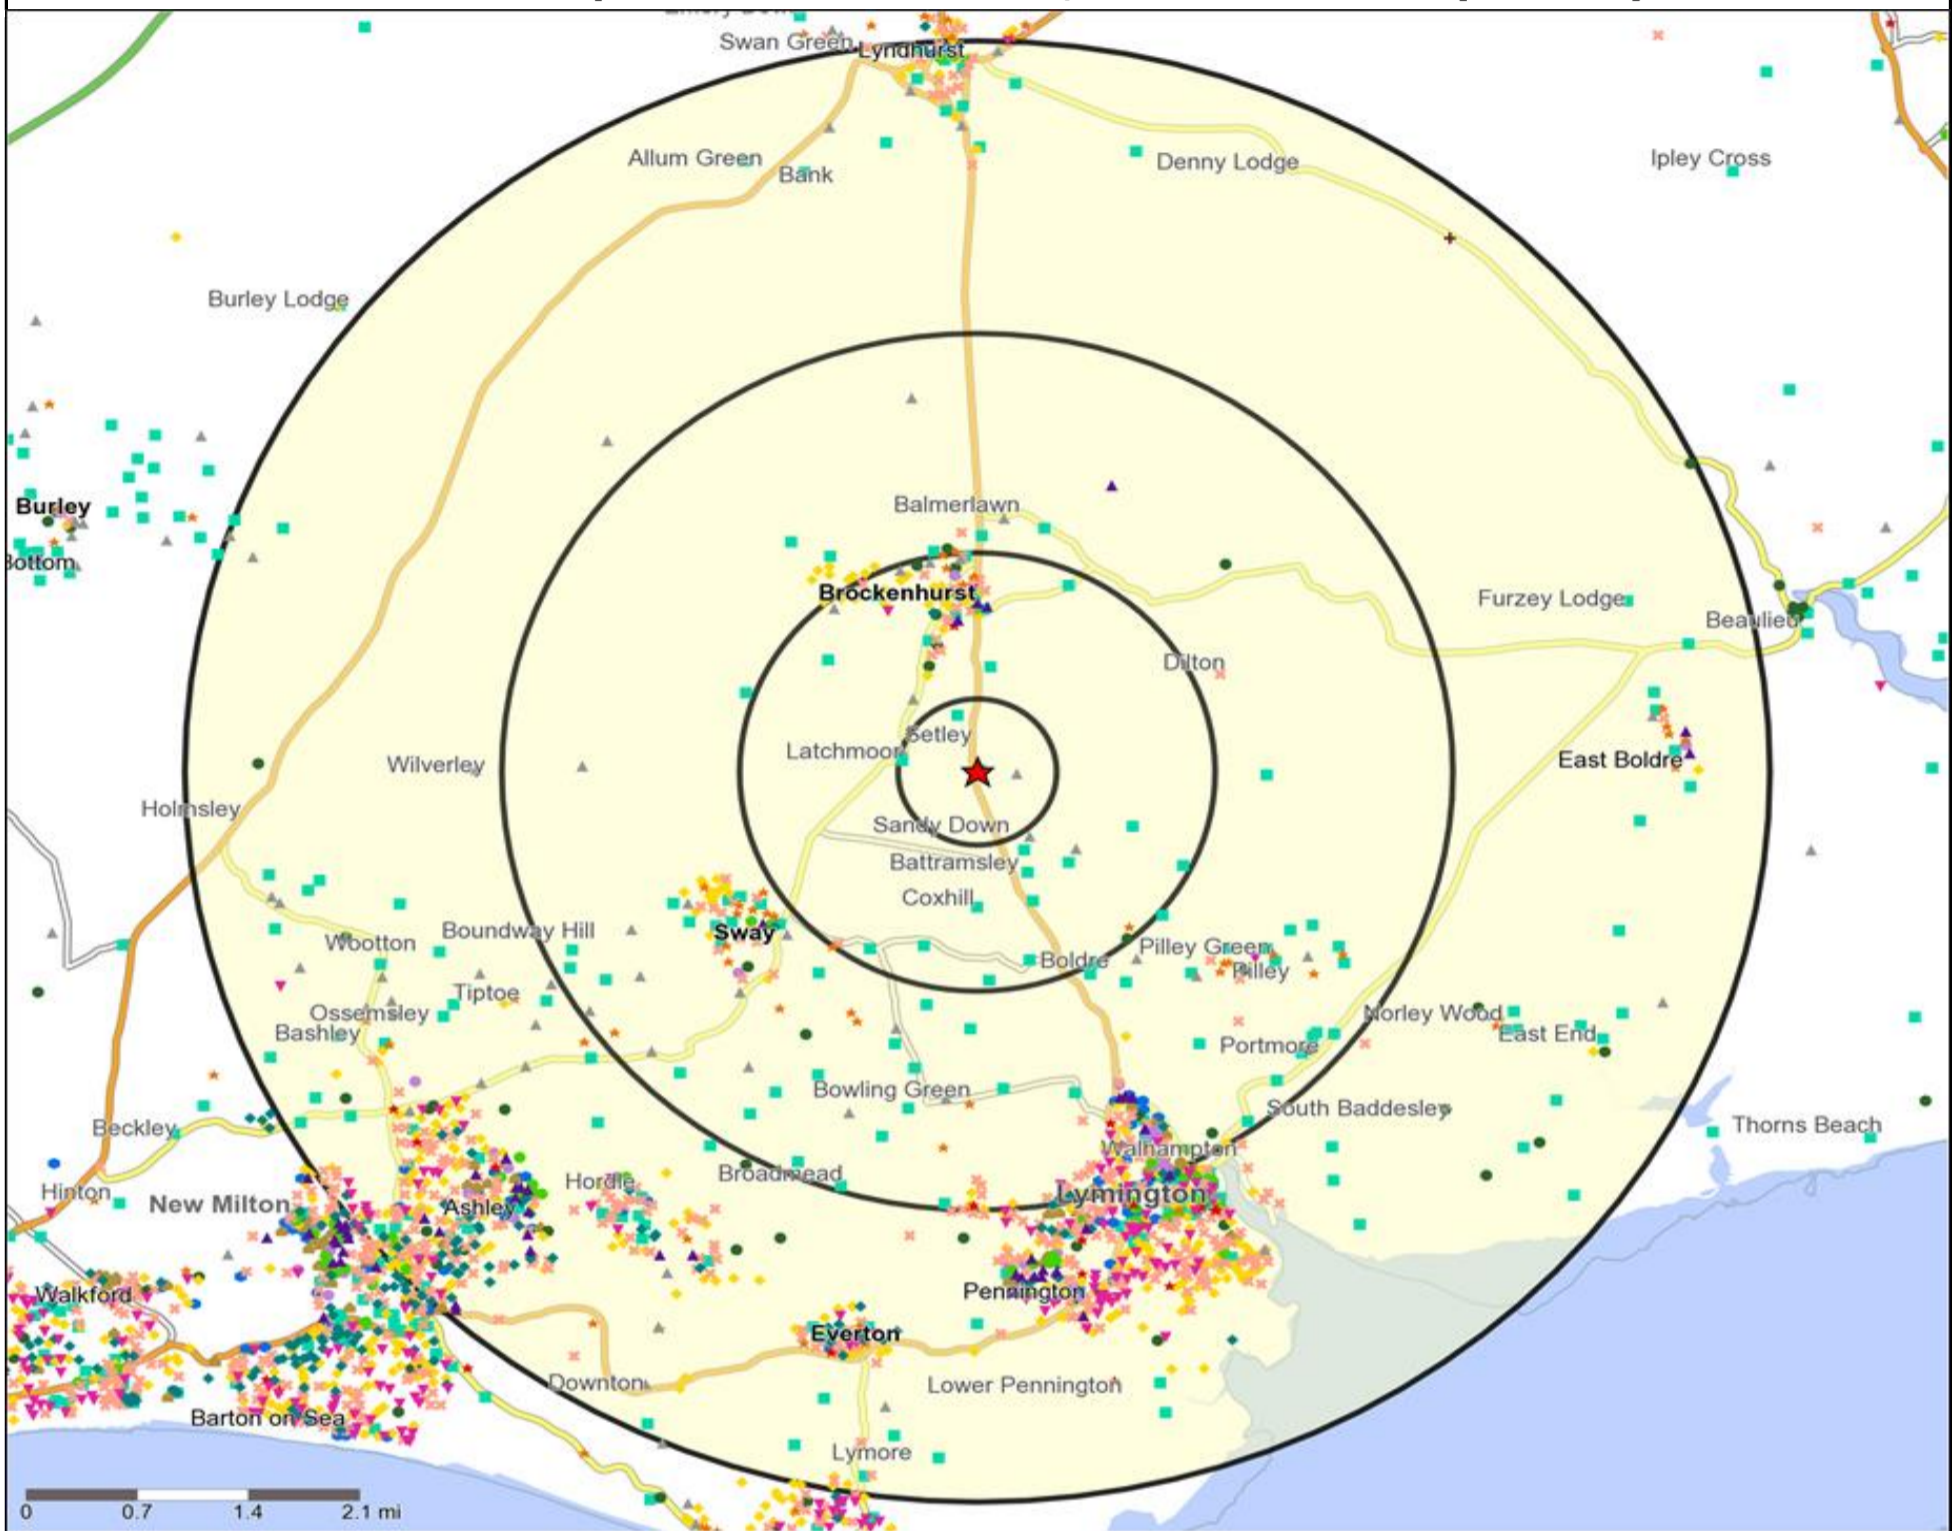

Occasions Map and Data: FILLY INN, BROCKENHURST (113692)

Copyright Experian Ltd, HERE 2015. Ordnance Survey © Crown copyright 2015

- ★ Location
- 01 Mine's a Pint
- ▲ 04 Weekend Millionaires
- 08 Student Social
- 0.5, 1.5, 3 & 5 Mile Distance
- 02 Early Doors
- 05 Out On The Town
- ★ 12 Midweek Meal Deal
- ~ Rivers, Canals and Lakes
- 03 Everyday is Friday
- ▲ 06 Business and Pleasure
- ★ 13 Date Night
- 07 Sporting Pints
- ★ 09 Leisurely Lunch
- ★ 14 Birthday Treat
- ▲ 11 Household Outing
- ★ 15 Pre Show Meal

Occasions Data Table

	Count:					Index:				
	0 - 0.5 Miles	0 - 1.5 Miles	0 - 3.0 Miles	0 - 5.0 Miles	15 Min Drivetime	0 - 0.5	0 - 1.5	0 - 3.0	0 - 5.0	15 Min Drivetime
01 Mine's a Pint	17	257	965	3,011	2,500	221	163	131	115	116
02 Early Doors	7	142	644	2,510	2,012	109	107	105	115	112
03 Everyday is Friday	5	101	506	1,731	1,441	91	90	96	93	94
04 Weekend Millionaires	2	50	362	1,437	1,115	25	31	48	53	50
05 Out On The Town	4	73	492	1,875	1,505	52	47	67	72	71
06 Business and Pleasure	13	146	580	1,358	1,205	329	181	154	102	109
07 Sporting Pints	1	30	285	1,232	971	12	17	35	43	41
08 Student Social	8	95	434	1,264	1,055	224	130	127	104	106
09 Leisurely Lunch	9	208	901	3,345	2,764	120	135	126	132	132
10 Wining and Dining	5	195	922	3,765	3,081	59	111	113	130	129
11 Household Outing	6	101	564	1,987	1,615	89	73	87	87	86
12 Midweek Meal Deal	3	90	398	1,068	948	79	115	110	83	89
13 Date Night	4	197	842	3,321	2,728	66	159	146	162	161
14 Birthday Treat	6	152	668	2,375	2,037	99	122	115	116	120
15 Pre Show Meal	2	48	219	892	691	96	112	110	126	119
Number of Occasions	92	1,885	8,782	31,171	25,668	100	100	100	100	100