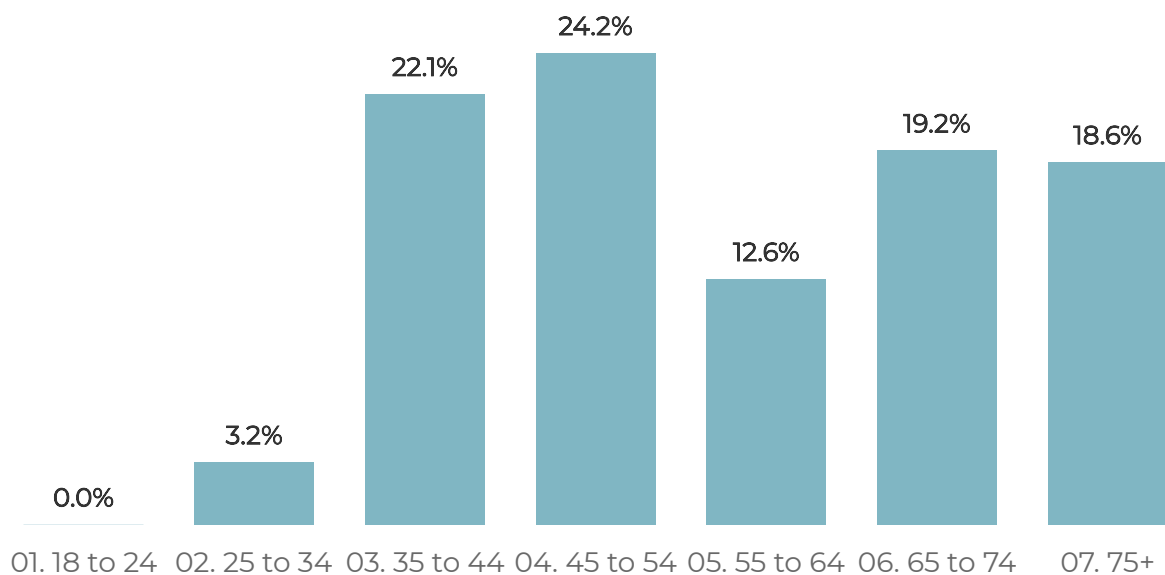

— Catchment % of Local Spend - Venues Within 3 Miles —

Share of Local Spend By Demographics

— Pubs & Bars Spend by Guest Profile Affluence Vs. Age —
Venues Within 3 Miles

Concept Fit

Filly Inn

Champs

Mighty Local

Concept Fit

Filly Inn

Our Local

Our Local+

Site Guest Demographics

Share of Guest Spend Within Site

Share of Guest Spend Within Site by Age

Trading Profile Vs. Local Spend

— Guest & Trading Profile Vs. Local Market Within 3 Miles —
Above Line = Relative Strength

Appendix

Cameo Table

| Cameo Group | UK Households | Social Class | Lifestage | Income | Housing Type |
|-------------------------------|---------------|--------------|-------------|--------|------------------|
| 1. Business Elite | 6.2% | AB | Younger | V.High | Flats / Detached |
| 2. Prosperous Professionals | 4.9% | AB | Older | High | Detached |
| 3. Flourishing Society | 9.7% | AB | Older | High | Detached |
| 4. Content Communities | 11.0% | C1 | Older | High | Detached |
| 5 White Collar Neighbourhoods | 10.2% | C1 | Middle Aged | High | Flats |
| 6. Enterprising Mainstream | 8.7% | C2 | Middle Aged | Mid | Semi -detached |
| 7. Paying The Mortgage | 14.6% | C2 | Middle Aged | Mid | Semi -detached |
| 8. Cash Conscious Communities | 13.1% | DE | Middle Aged | Low | Flats / Terraced |
| 9. On A Budget | 11.9% | DE | Younger | Low | Flats / Terraced |
| 10. Family Value | 9.4% | DE | Middle Aged | V.Low | Terraced |