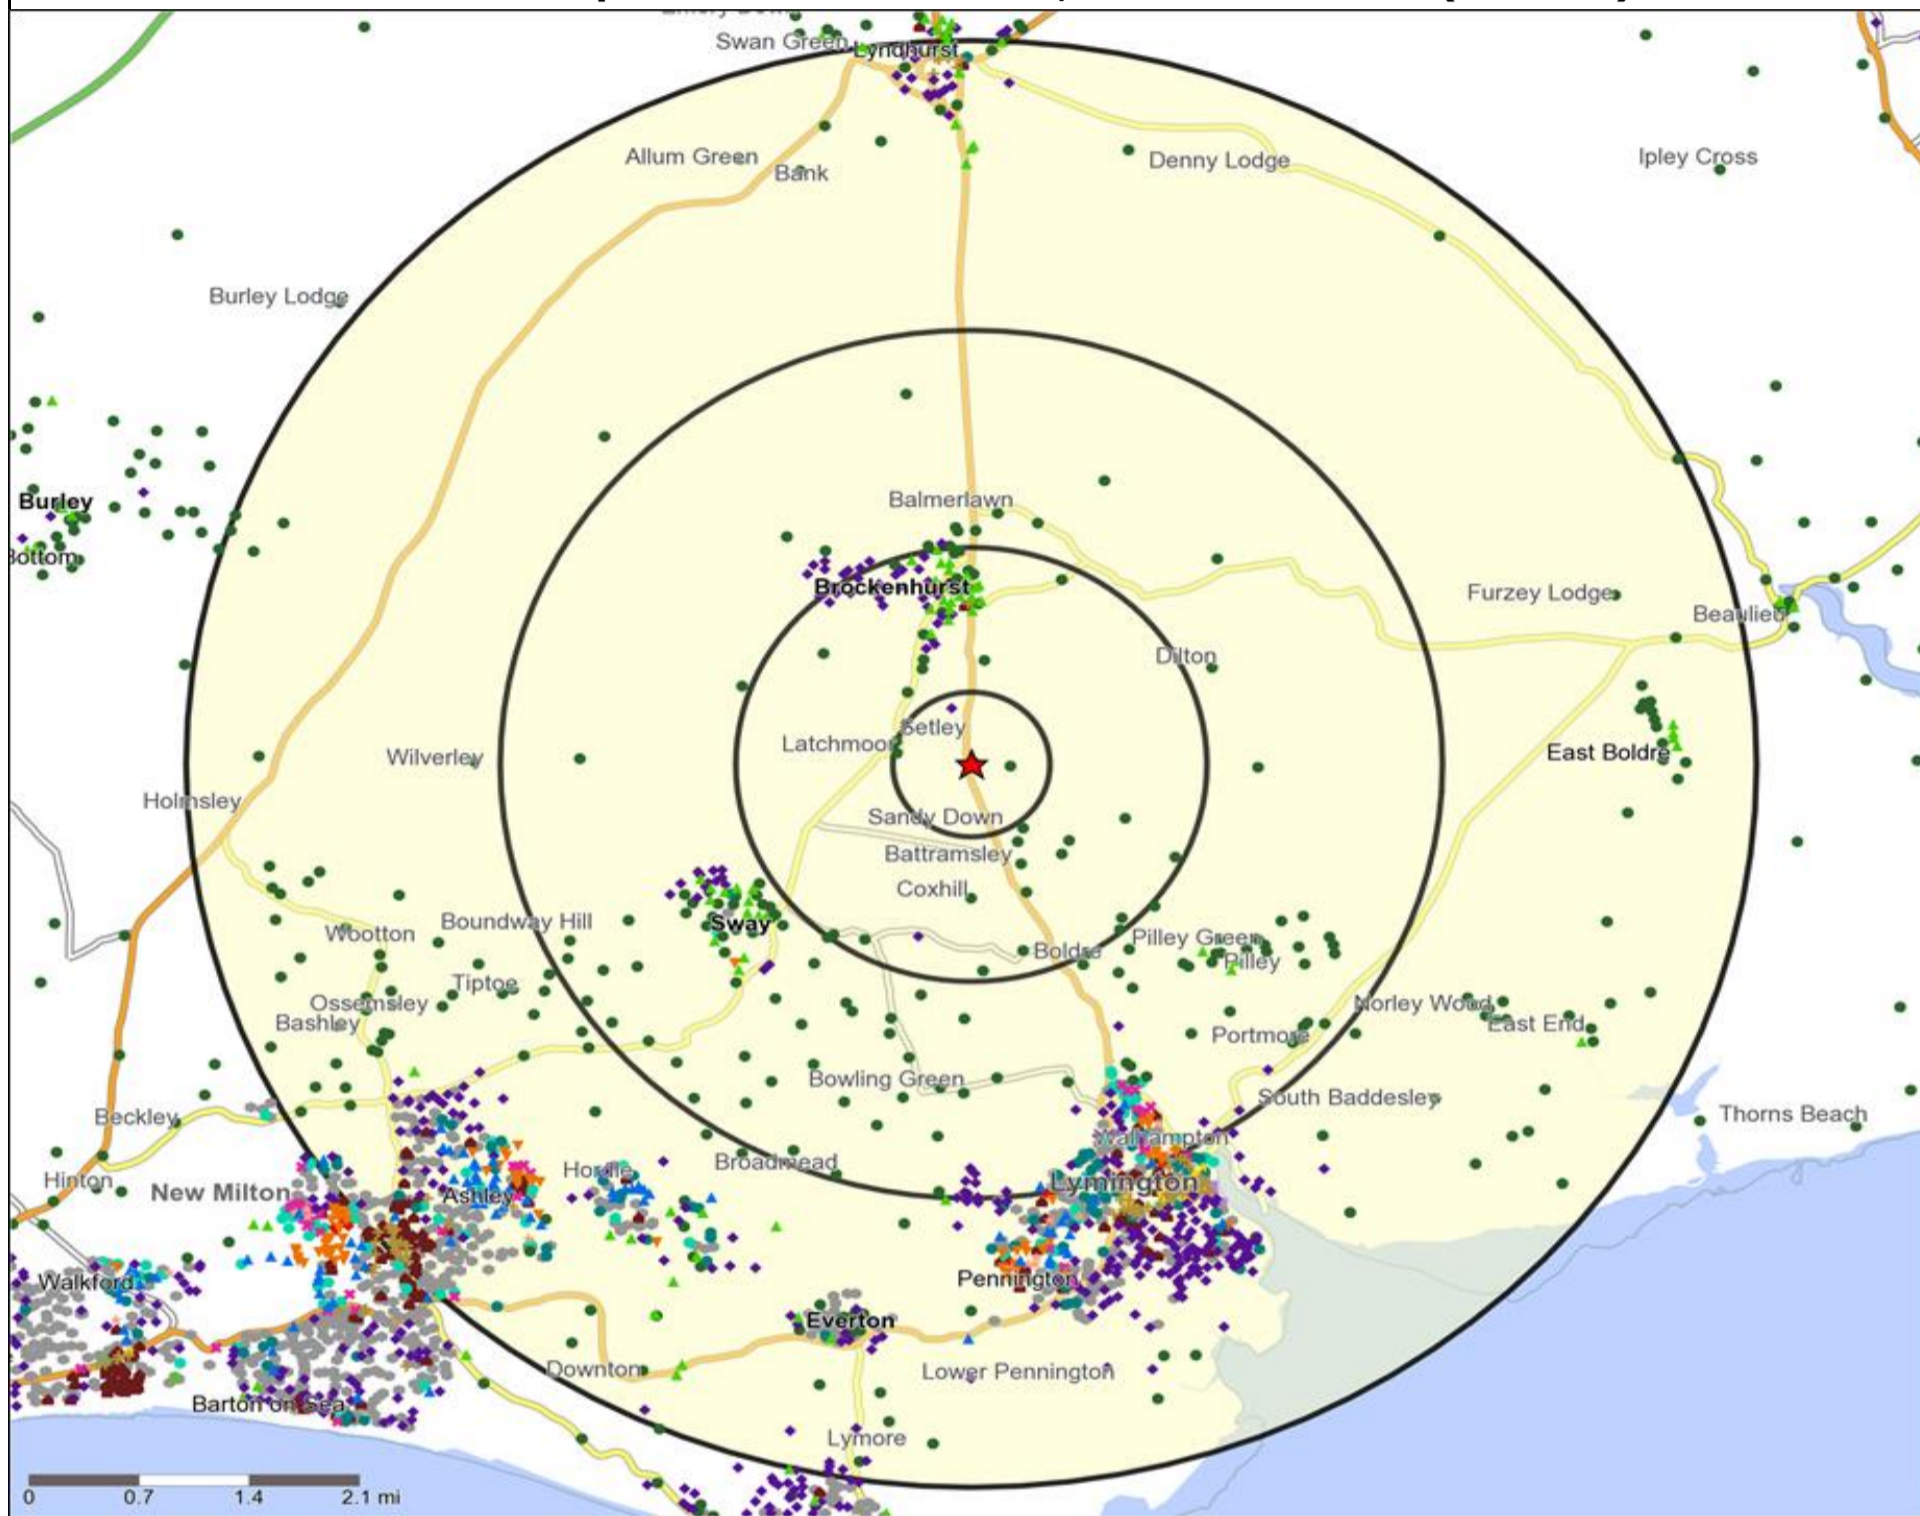

Mosaic UK Map and Data: FILLY INN, BROCKENHURST (113692)

Copyright Experian Ltd, HERE 2015. Ordnance Survey © Crown copyright 2015

- Location
- 0.5, 1.5, 3 & 5 Mile Distance
- Rivers, Canals and Lakes
- A City Prosperity
- D Rural Reality
- E Senior Security
- F Suburban Stability
- G Domestic Success
- B Prestige Positions
- H Aspiring Homemakers
- I Family Basics
- J Transient Renters
- K Municipal Challenge
- L Vintage Value
- M Modest Traditions
- N Urban Cohesion
- O Rental Hubs

Mosaic UK Data Table (Residential)

	Count:					Index:				
	0 - 0.5 Miles	0 - 1.5 Miles	0 - 3.0 Miles	0 - 5.0 Miles	15 Min Drivetime	0 - 0.5	0 - 1.5	0 - 3.0	0 - 5.0	15 Min Drivetime
A City Prosperity (18+)	0	0	0	118	118	0	0	0	7	9
B Prestige Positions (18+)	10	723	2,333	7,257	7,032	110	388	297	260	305
C Country Living (18+)	111	1,102	4,026	6,980	6,613	1,279	621	538	262	301
D Rural Reality (18+)	4	509	1,153	1,968	1,990	46	287	155	74	91
E Senior Security (18+)	0	0	677	8,345	5,378	0	0	77	268	209
F Suburban Stability (18+)	0	0	150	1,941	1,537	0	0	23	83	80
G Domestic Success (18+)	0	0	522	2,696	2,175	0	0	58	84	82
H Aspiring Homemakers (18+)	0	0	727	1,446	1,146	0	0	74	41	40
I Family Basics (18+)	0	0	294	1,636	1,457	0	0	38	59	64
J Transient Renters (18+)	0	0	414	933	536	0	0	67	42	29
K Municipal Challenge (18+)	0	0	30	130	130	0	0	5	6	7
L Vintage Value (18+)	0	139	307	2,795	1,944	0	86	45	116	98
M Modest Traditions (18+)	0	0	41	321	198	0	0	8	18	13
N Urban Cohesion (18+)	0	0	0	295	295	0	0	0	15	18
O Rental Hubs (18+)	0	84	94	1,480	1,090	0	43	11	50	45
Adults 18+ estimate 2015	125	2,557	10,768	38,341	31,639	100	100	100	100	100