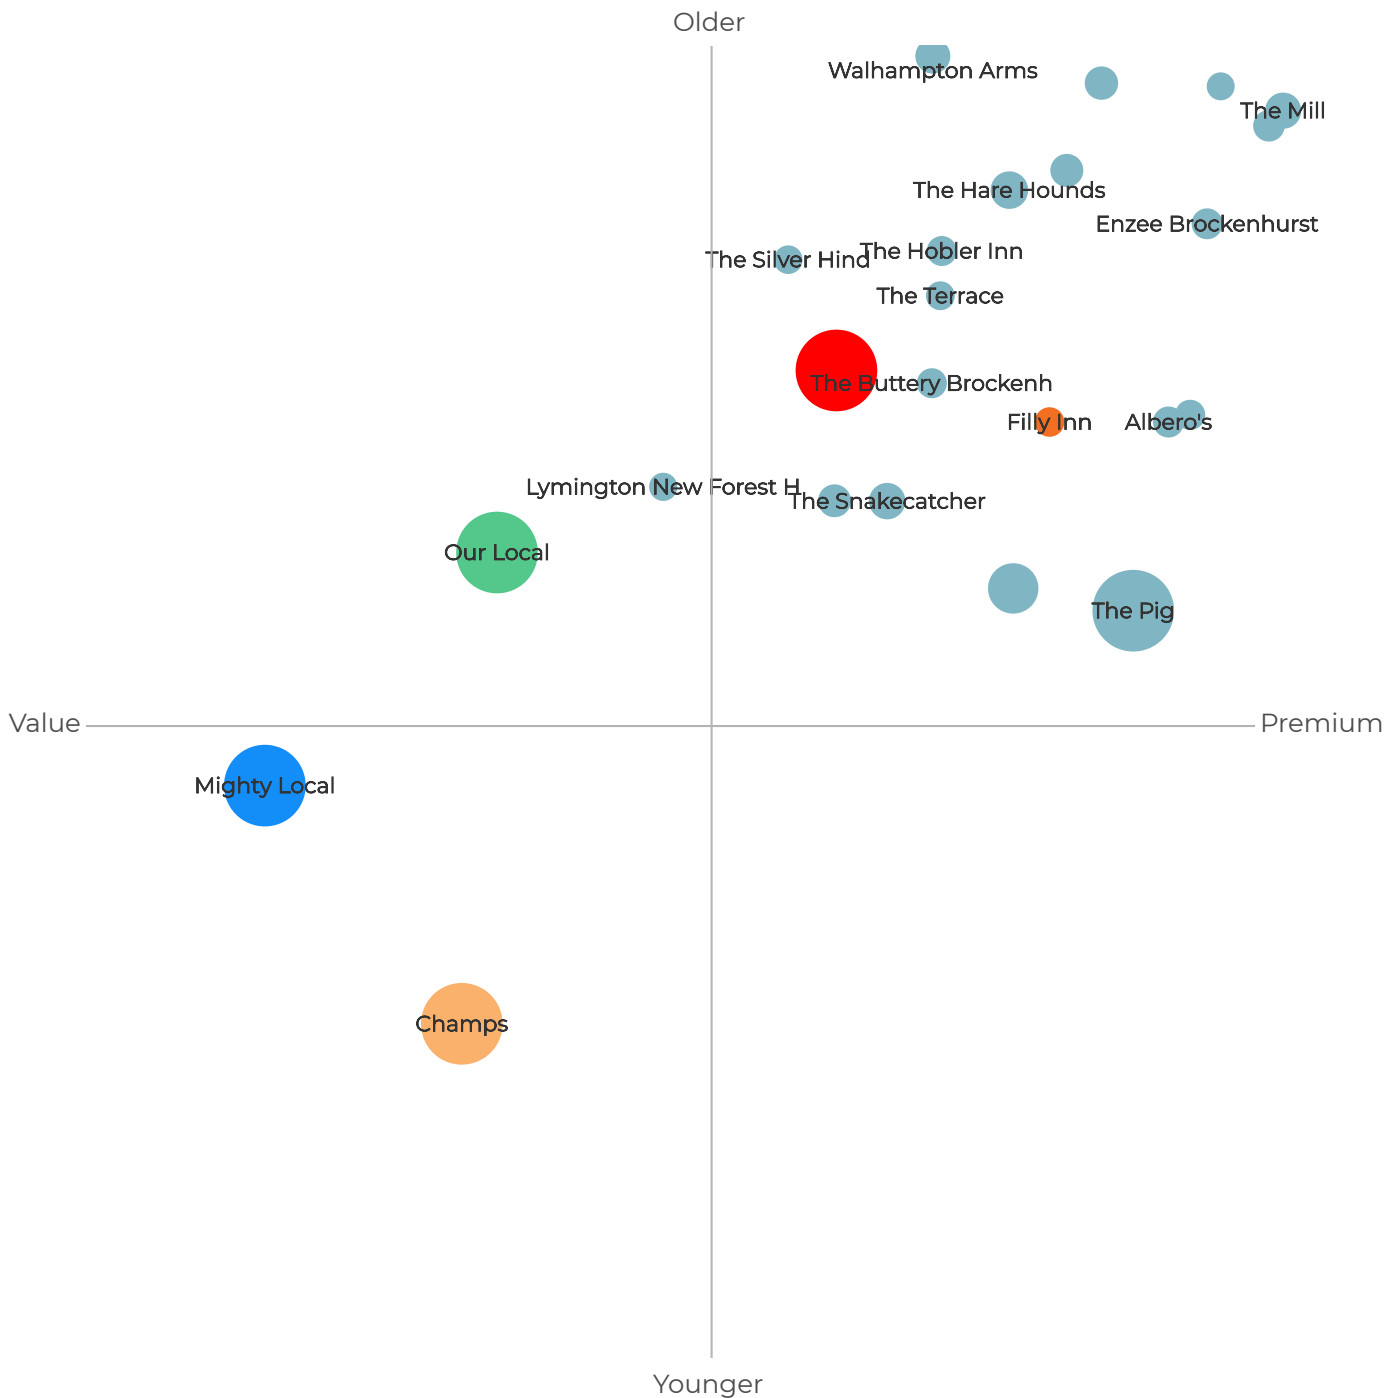

Filly Inn, Brockenhurst, SO42 7UF

Catchment &
Site Review

Generated on 24th September 2019

PUNCH

Local Competitors

Local Card Spend in Pubs, Bars & Restaurants (2 Yrs)

Total Spend Within 1 Mile - Bottom 20% Amongst Punch Sites

Use of Other Sites

Site Customers - Share of Competitor Spend Locally

Local Guest Spending

Origin of Guest Spend - Venues Within 3 Miles

Share of Local Spend by Demographics

— Catchment % of Local Spend - Venues Within 3 Miles —

— Catchment % of Local Spend - Venues Within 3 Miles —

Share of Local Spend By Demographics

— Pubs & Bars Spend by Guest Profile Affluence Vs. Age —
Venues Within 3 Miles

Concept Fit

Filly Inn

Champs

Mighty Local