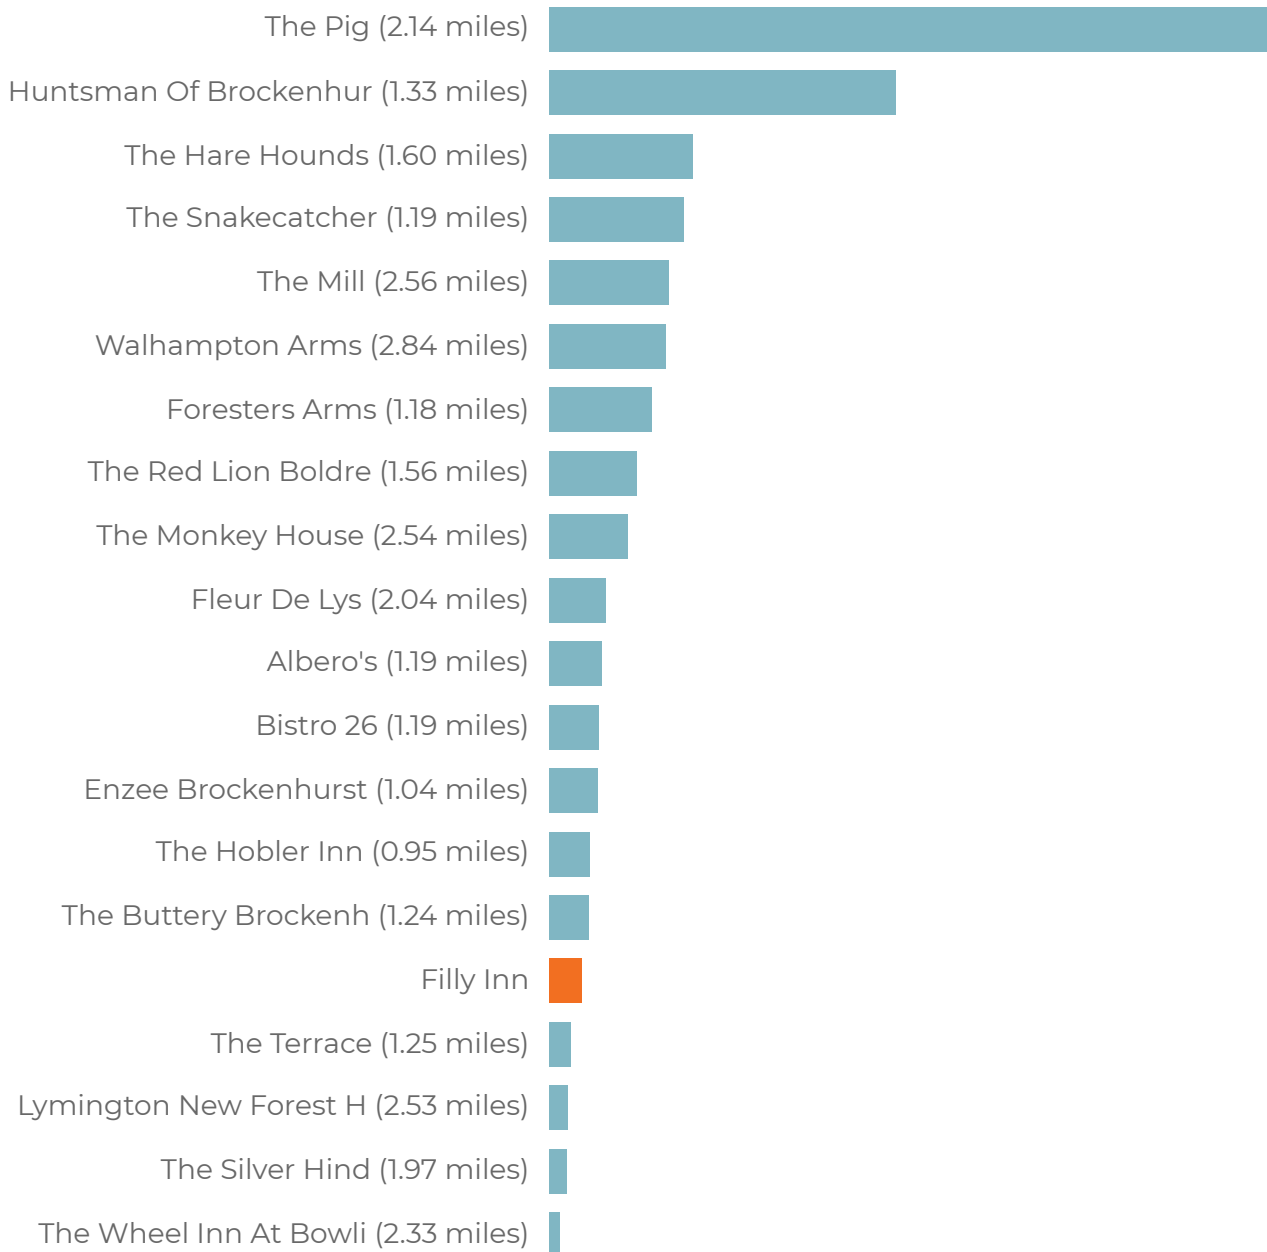

Filly Inn, Brockenhurst, SO42 7UF

Catchment &
Site Review

Generated on 24th September 2019

PUNCH

Local Competitors

Local Card Spend in Pubs, Bars & Restaurants (2 Yrs)

Total Spend Within 1 Mile - Bottom 20% Amongst Punch Sites

Use of Other Sites

Site Customers - Share of Competitor Spend Locally

Local Guest Spending

Origin of Guest Spend - Venues Within 3 Miles

Share of Local Spend by Demographics

— Catchment % of Local Spend - Venues Within 3 Miles —