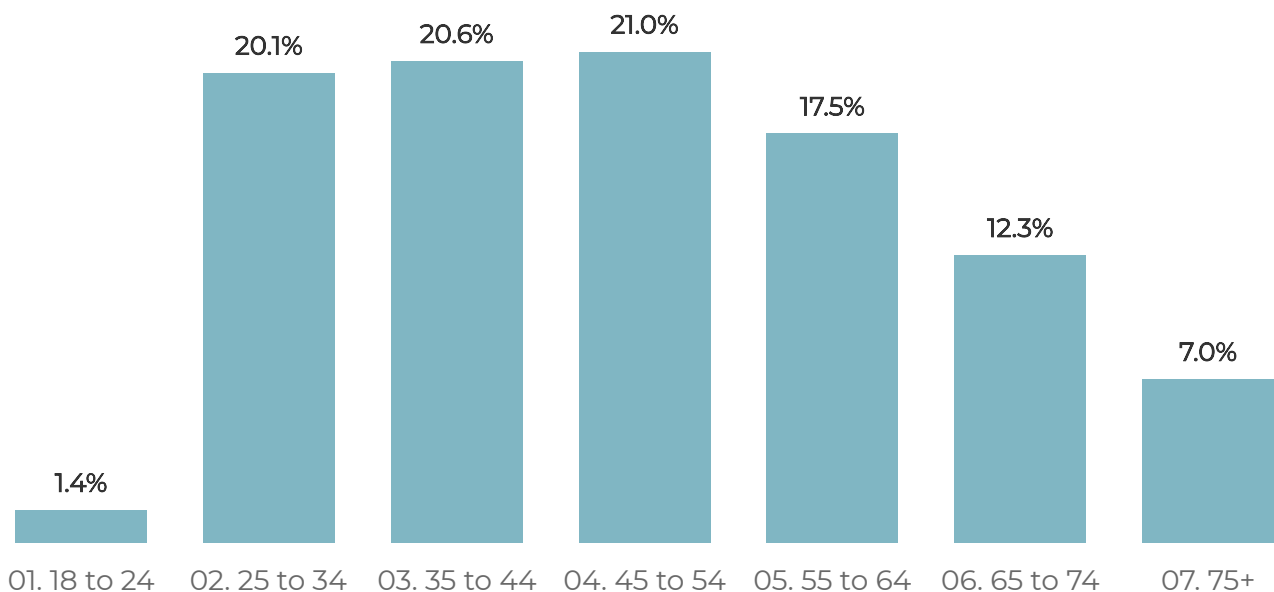

Use of Other Sites

Site Customers - Share of Competitor Spend Locally

Local Guest Spending

Origin of Guest Spend - Venues Within 3 Miles

Share of Local Spend by Demographics

— Catchment % of Local Spend - Venues Within 3 Miles —

— Catchment % of Local Spend - Venues Within 3 Miles —

Share of Local Spend By Demographics

— Pubs & Bars Spend by Guest Profile Affluence Vs. Age —
Venues Within 3 Miles

Concept Fit

Filly Inn

Champs

Mighty Local