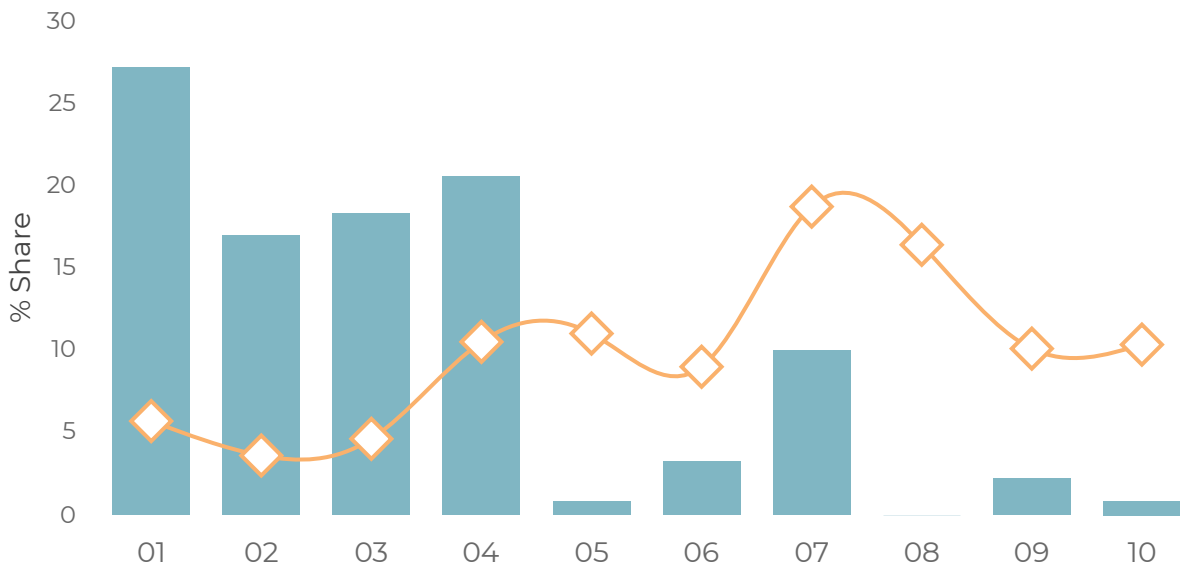

— Catchment % of Local Spend - Venues Within 3 Miles —

Share of Local Spend By Demographics

— Pubs & Bars Spend by Guest Profile Affluence Vs. Age —
Venues Within 3 Miles

Concept Fit

Filly Inn

Champs

Mighty Local