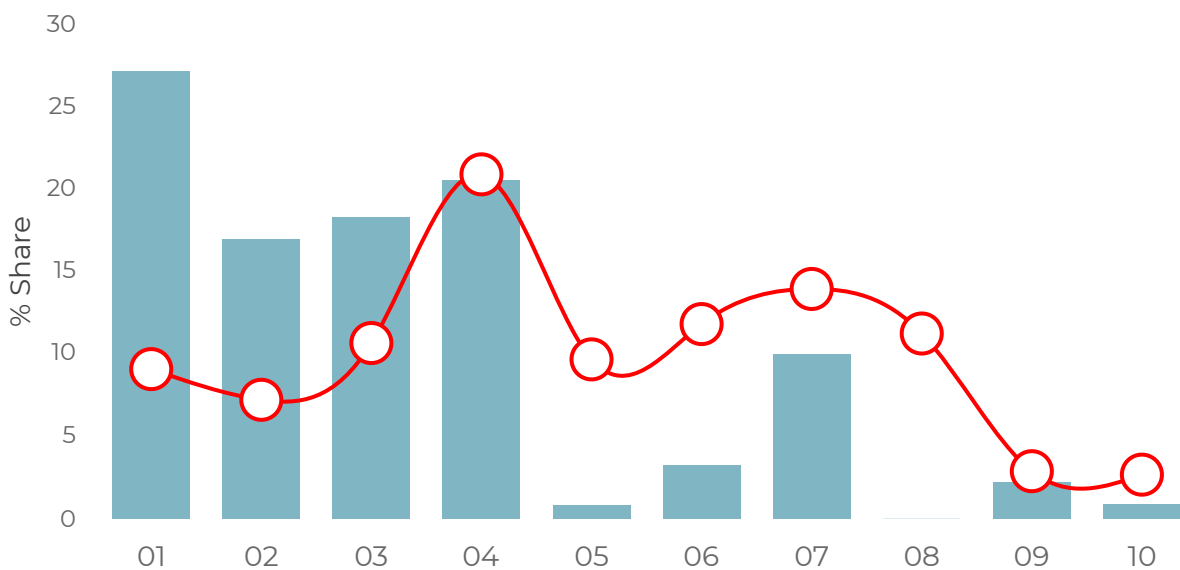

Concept Fit

Filly Inn

Our Local

Our Local+

Site Guest Demographics

Share of Guest Spend Within Site

Share of Guest Spend Within Site by Age

Trading Profile Vs. Local Spend

— Guest & Trading Profile Vs. Local Market Within 3 Miles —
Above Line = Relative Strength

Appendix

Cameo Table

| Cameo Group | UK Households | Social Class | Lifestage | Income | Housing Type |
|-------------------------------|---------------|--------------|-------------|--------|------------------|
| 1. Business Elite | 6.2% | AB | Younger | V.High | Flats / Detached |
| 2. Prosperous Professionals | 4.9% | AB | Older | High | Detached |
| 3. Flourishing Society | 9.7% | AB | Older | High | Detached |
| 4. Content Communities | 11.0% | C1 | Older | High | Detached |
| 5 White Collar Neighbourhoods | 10.2% | C1 | Middle Aged | High | Flats |
| 6. Enterprising Mainstream | 8.7% | C2 | Middle Aged | Mid | Semi -detached |
| 7. Paying The Mortgage | 14.6% | C2 | Middle Aged | Mid | Semi -detached |
| 8. Cash Conscious Communities | 13.1% | DE | Middle Aged | Low | Flats / Terraced |
| 9. On A Budget | 11.9% | DE | Younger | Low | Flats / Terraced |
| 10. Family Value | 9.4% | DE | Middle Aged | V.Low | Terraced |