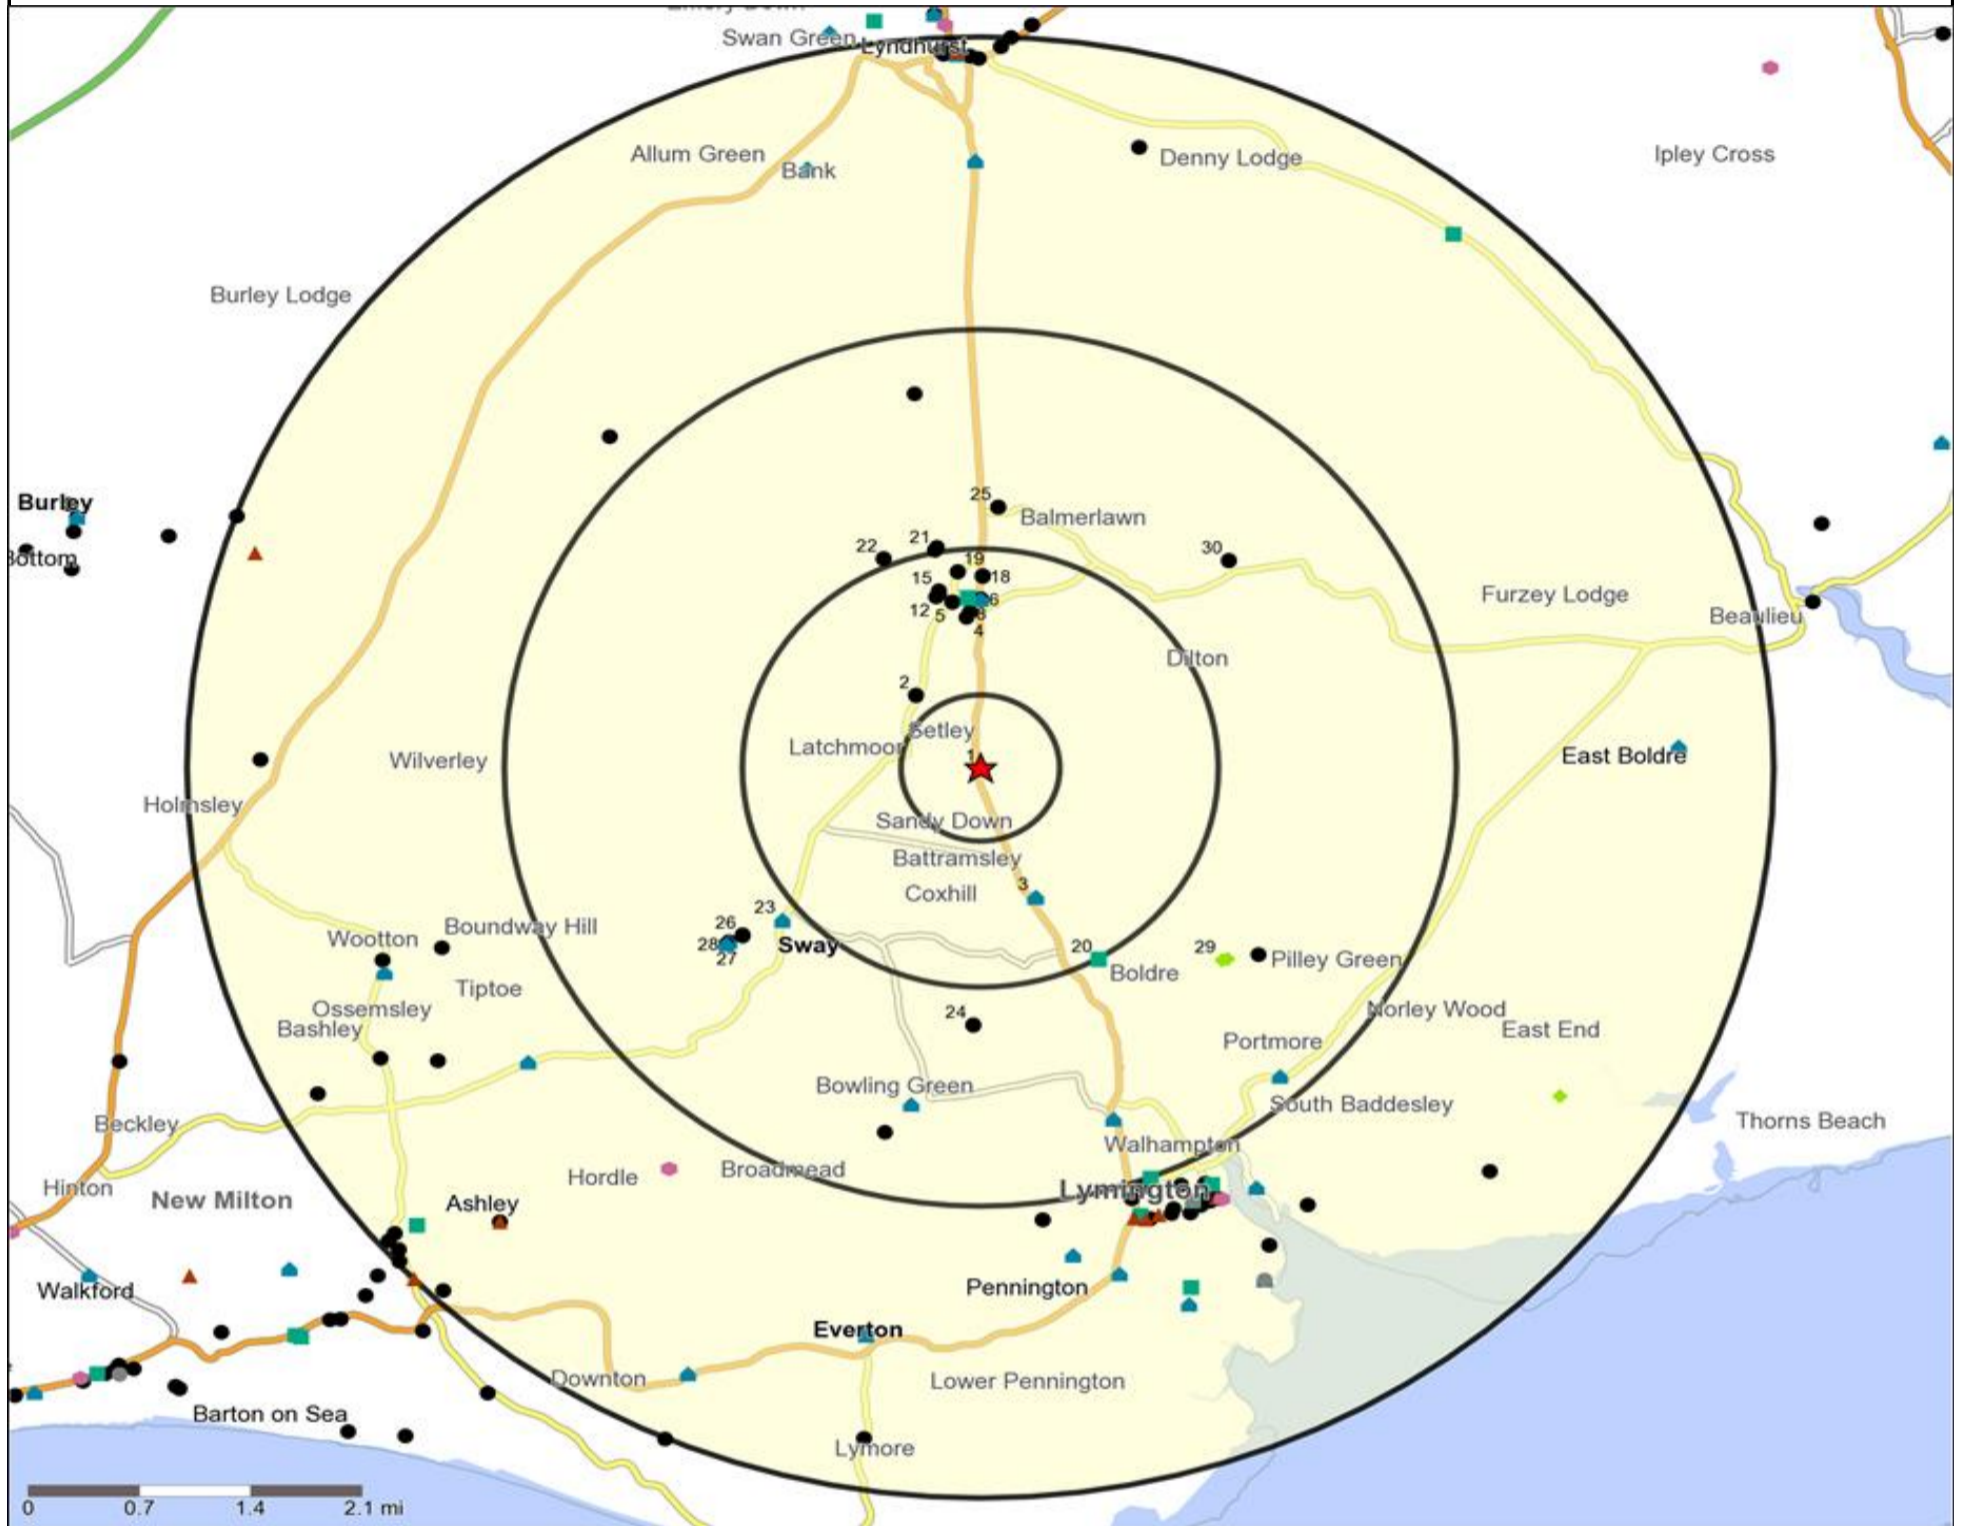

Competition Map and Data: FILLY INN, BROCKENHURST (113692)

Numbers on competition points relate to the distance ranking in the competition table on page 7. Copyright Experian Ltd, HERE 2015. Ordnance Survey © Crown copyright 2015