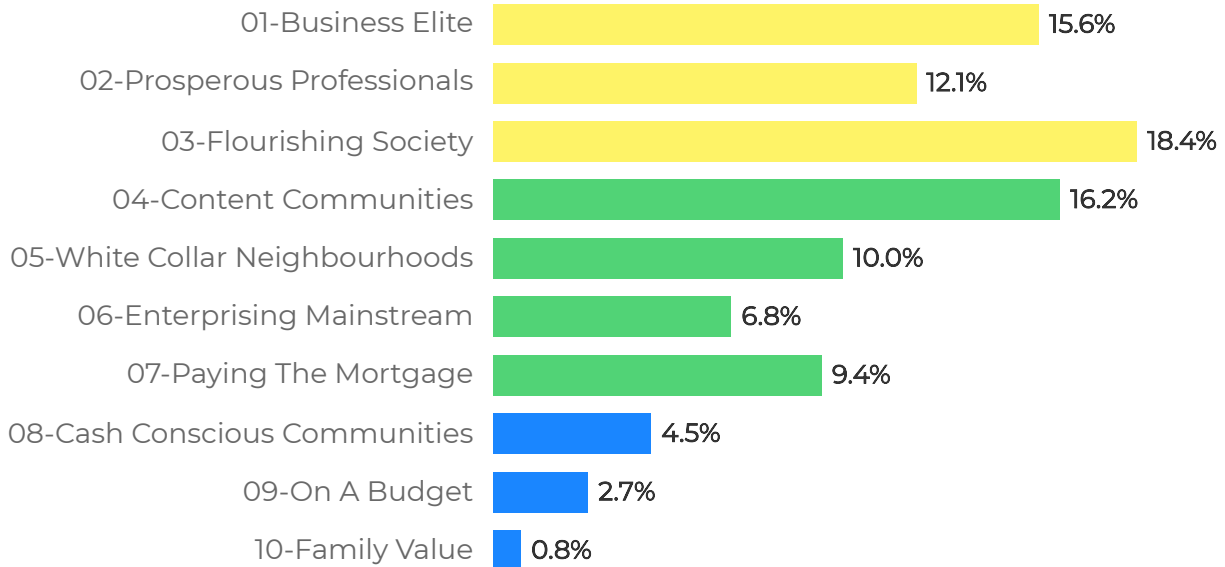

Use of Other Sites

Site Customers - Share of Competitor Spend Locally

Local Guest Spending

Origin of Guest Spend - Venues Within 3 Miles

Share of Local Spend by Demographics

— Catchment % of Local Spend - Venues Within 3 Miles —

— Catchment % of Local Spend - Venues Within 3 Miles —

Share of Local Spend By Demographics

— Pubs & Bars Spend by Guest Profile Affluence Vs. Age —
Venues Within 3 Miles

Concept Fit

Filly Inn

Champs

Mighty Local