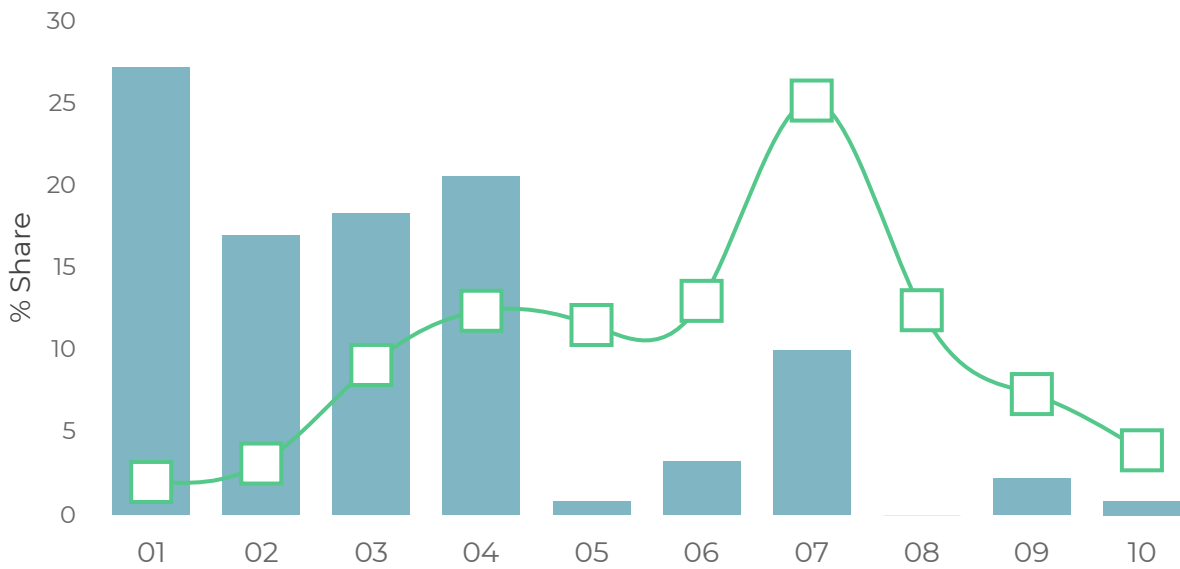

Concept Fit

Filly Inn

Our Local