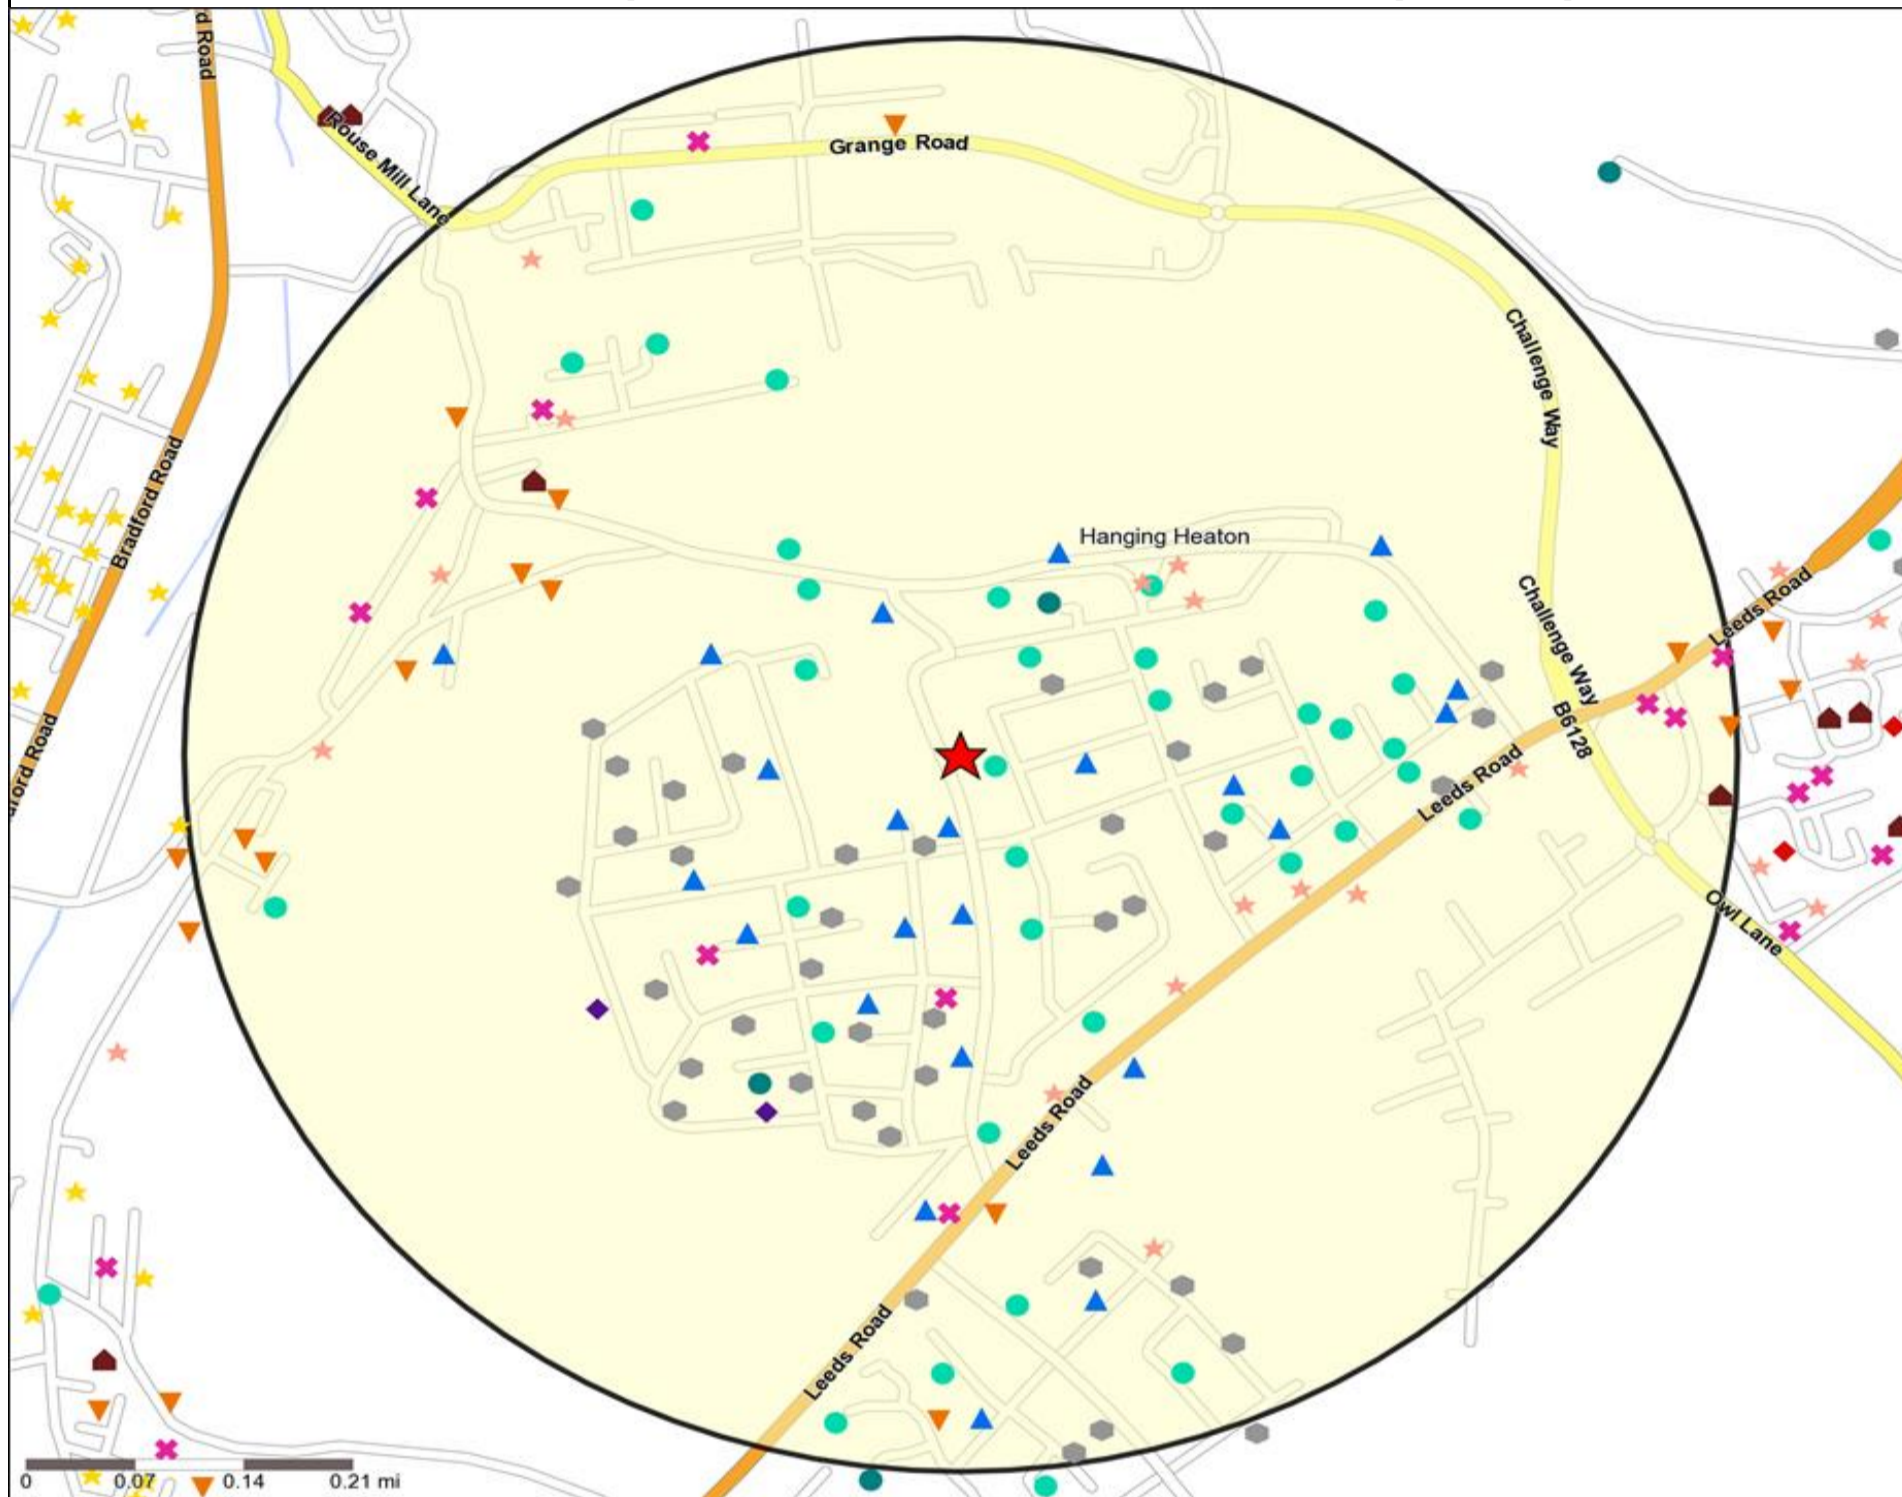

Mosaic UK Map and Data: FOX & HOUNDS, BATLEY (670019)

Copyright Experian Ltd, HERE 2015. Ordnance Survey © Crown copyright 2015

- Location
- 0.5, 1.5, 3 & 5 Mile Distance
- Rivers, Canals and Lakes
- A City Prosperity
- C Country Living
- E Senior Security
- F Suburban Stability
- G Domestic Success
- D Rural Reality
- I Family Basics
- J Transient Renters
- K Municipal Challenge
- L Vintage Value
- M Modest Traditions
- N Urban Cohesion
- O Rental Hubs

Mosaic UK Data Table (Residential)

	Count:	Index:
	0 - 0.5 Miles	0 - 0.5 Miles
A City Prosperity (18+)	0	0
B Prestige Positions (18+)	74	22
C Country Living (18+)	0	0
D Rural Reality (18+)	0	0
E Senior Security (18+)	1,132	301
F Suburban Stability (18+)	835	295
G Domestic Success (18+)	47	12
H Aspiring Homemakers (18+)	1,025	243
I Family Basics (18+)	525	157
J Transient Renters (18+)	256	96
K Municipal Challenge (18+)	13	5
L Vintage Value (18+)	36	12
M Modest Traditions (18+)	540	245
N Urban Cohesion (18+)	147	61
O Rental Hubs (18+)	0	0
Adults 18+ estimate 2015	4,630	100