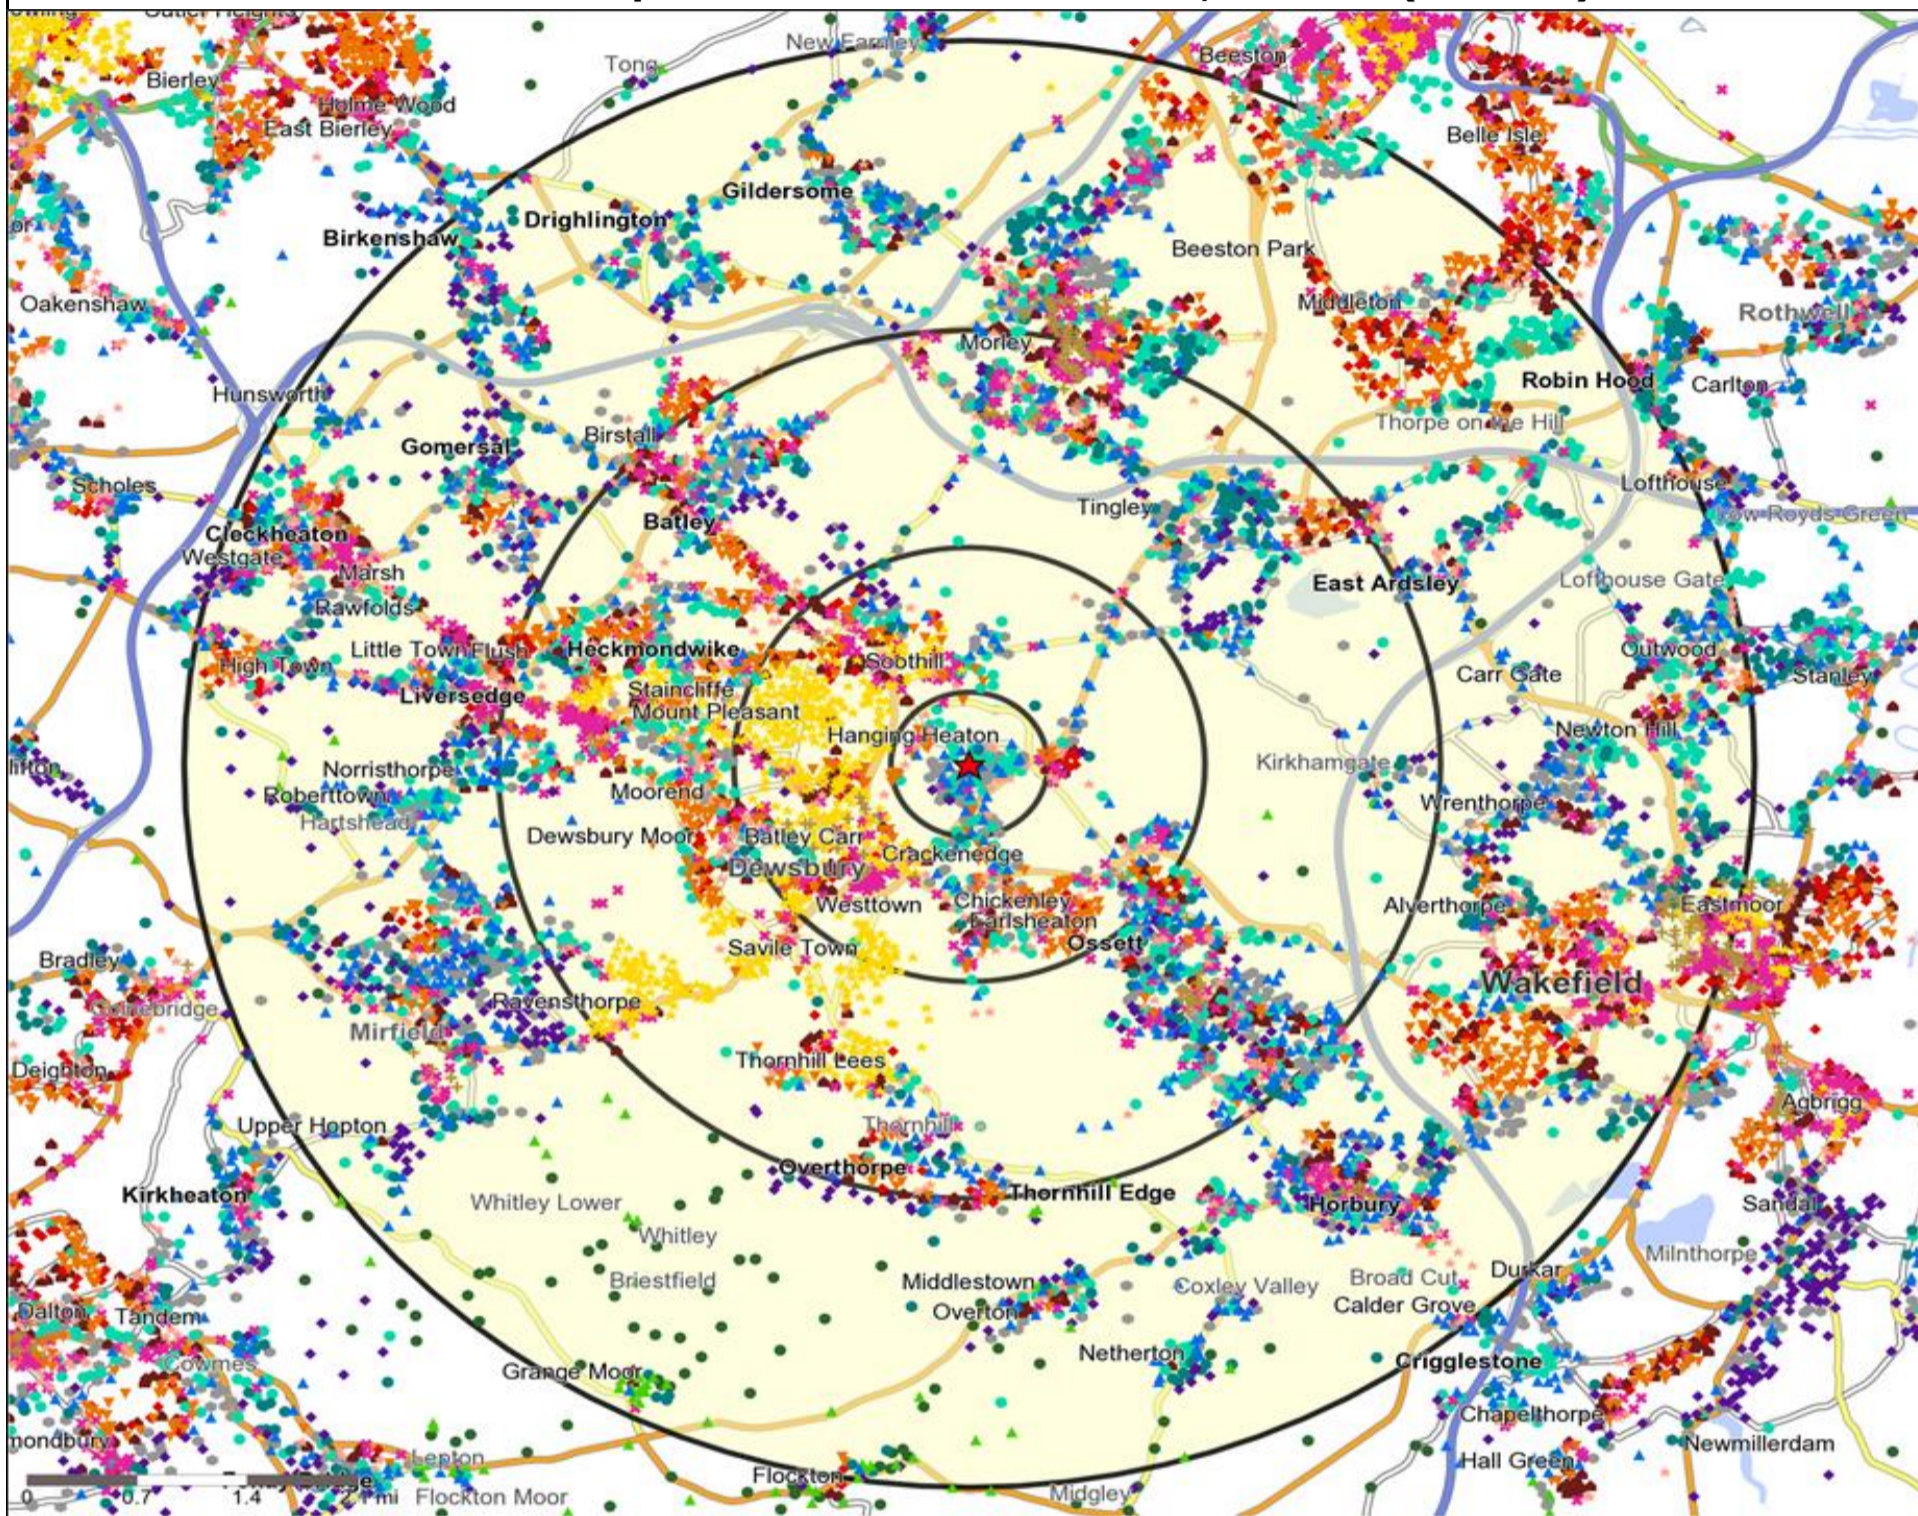

Mosaic UK Map and Data: FOX & HOUNDS, BATLEY (670019)

Copyright Experian Ltd, HERE 2015. Ordnance Survey © Crown copyright 2015

- ★ Location
- 0.5, 1.5, 3 & 5 Mile Distance
- ~ Rivers, Canals and Lakes
- **Mosaic UK Groups**
- A City Prosperity
- B Prestige Positions
- C Country Living
- ▲ D Rural Reality
- E Senior Security
- ▲ F Suburban Stability
- G Domestic Success
- H Aspiring Homemakers
- ▼ I Family Basics
- ✕ J Transient Renters
- K Municipal Challenge
- L Vintage Value
- ★ M Modest Traditions
- ★ N Urban Cohesion
- ✚ O Rental Hubs

Mosaic UK Data Table (Residential)

	Count:					Index:				
	0 - 0.5 Miles	0 - 1.5 Miles	0 - 3.0 Miles	0 - 5.0 Miles	15 Min Drivetime	0 - 0.5	0 - 1.5	0 - 3.0	0 - 5.0	15 Min Drivetime
A City Prosperity (18+)	0	0	2	11	11	0	0	0	0	0
B Prestige Positions (18+)	74	325	2,815	10,687	8,030	22	12	32	53	44
C Country Living (18+)	0	0	12	678	139	0	0	0	4	1
D Rural Reality (18+)	0	0	32	1,236	316	0	0	0	6	2
E Senior Security (18+)	1,132	3,392	11,776	31,810	27,702	301	108	120	142	136
F Suburban Stability (18+)	835	2,436	10,063	28,961	24,034	295	104	136	172	157
G Domestic Success (18+)	47	384	4,704	16,788	14,103	12	12	46	72	67
H Aspiring Homemakers (18+)	1,025	3,559	16,727	42,922	37,535	243	102	152	171	165
I Family Basics (18+)	525	4,302	12,508	28,834	27,270	157	155	143	145	151
J Transient Renters (18+)	256	3,241	11,530	26,516	27,219	96	146	165	167	188
K Municipal Challenge (18+)	13	2,226	5,305	12,281	11,517	5	98	75	76	78
L Vintage Value (18+)	36	2,624	8,991	23,501	21,638	12	108	118	135	137
M Modest Traditions (18+)	540	2,123	9,561	19,763	17,785	245	116	166	151	149
N Urban Cohesion (18+)	147	12,847	24,898	25,671	27,028	61	638	393	178	206
O Rental Hubs (18+)	0	1,046	2,227	6,064	6,059	0	35	24	29	31
Adults 18+ estimate 2015	4,630	38,505	121,151	275,723	250,386	100	100	100	100	100