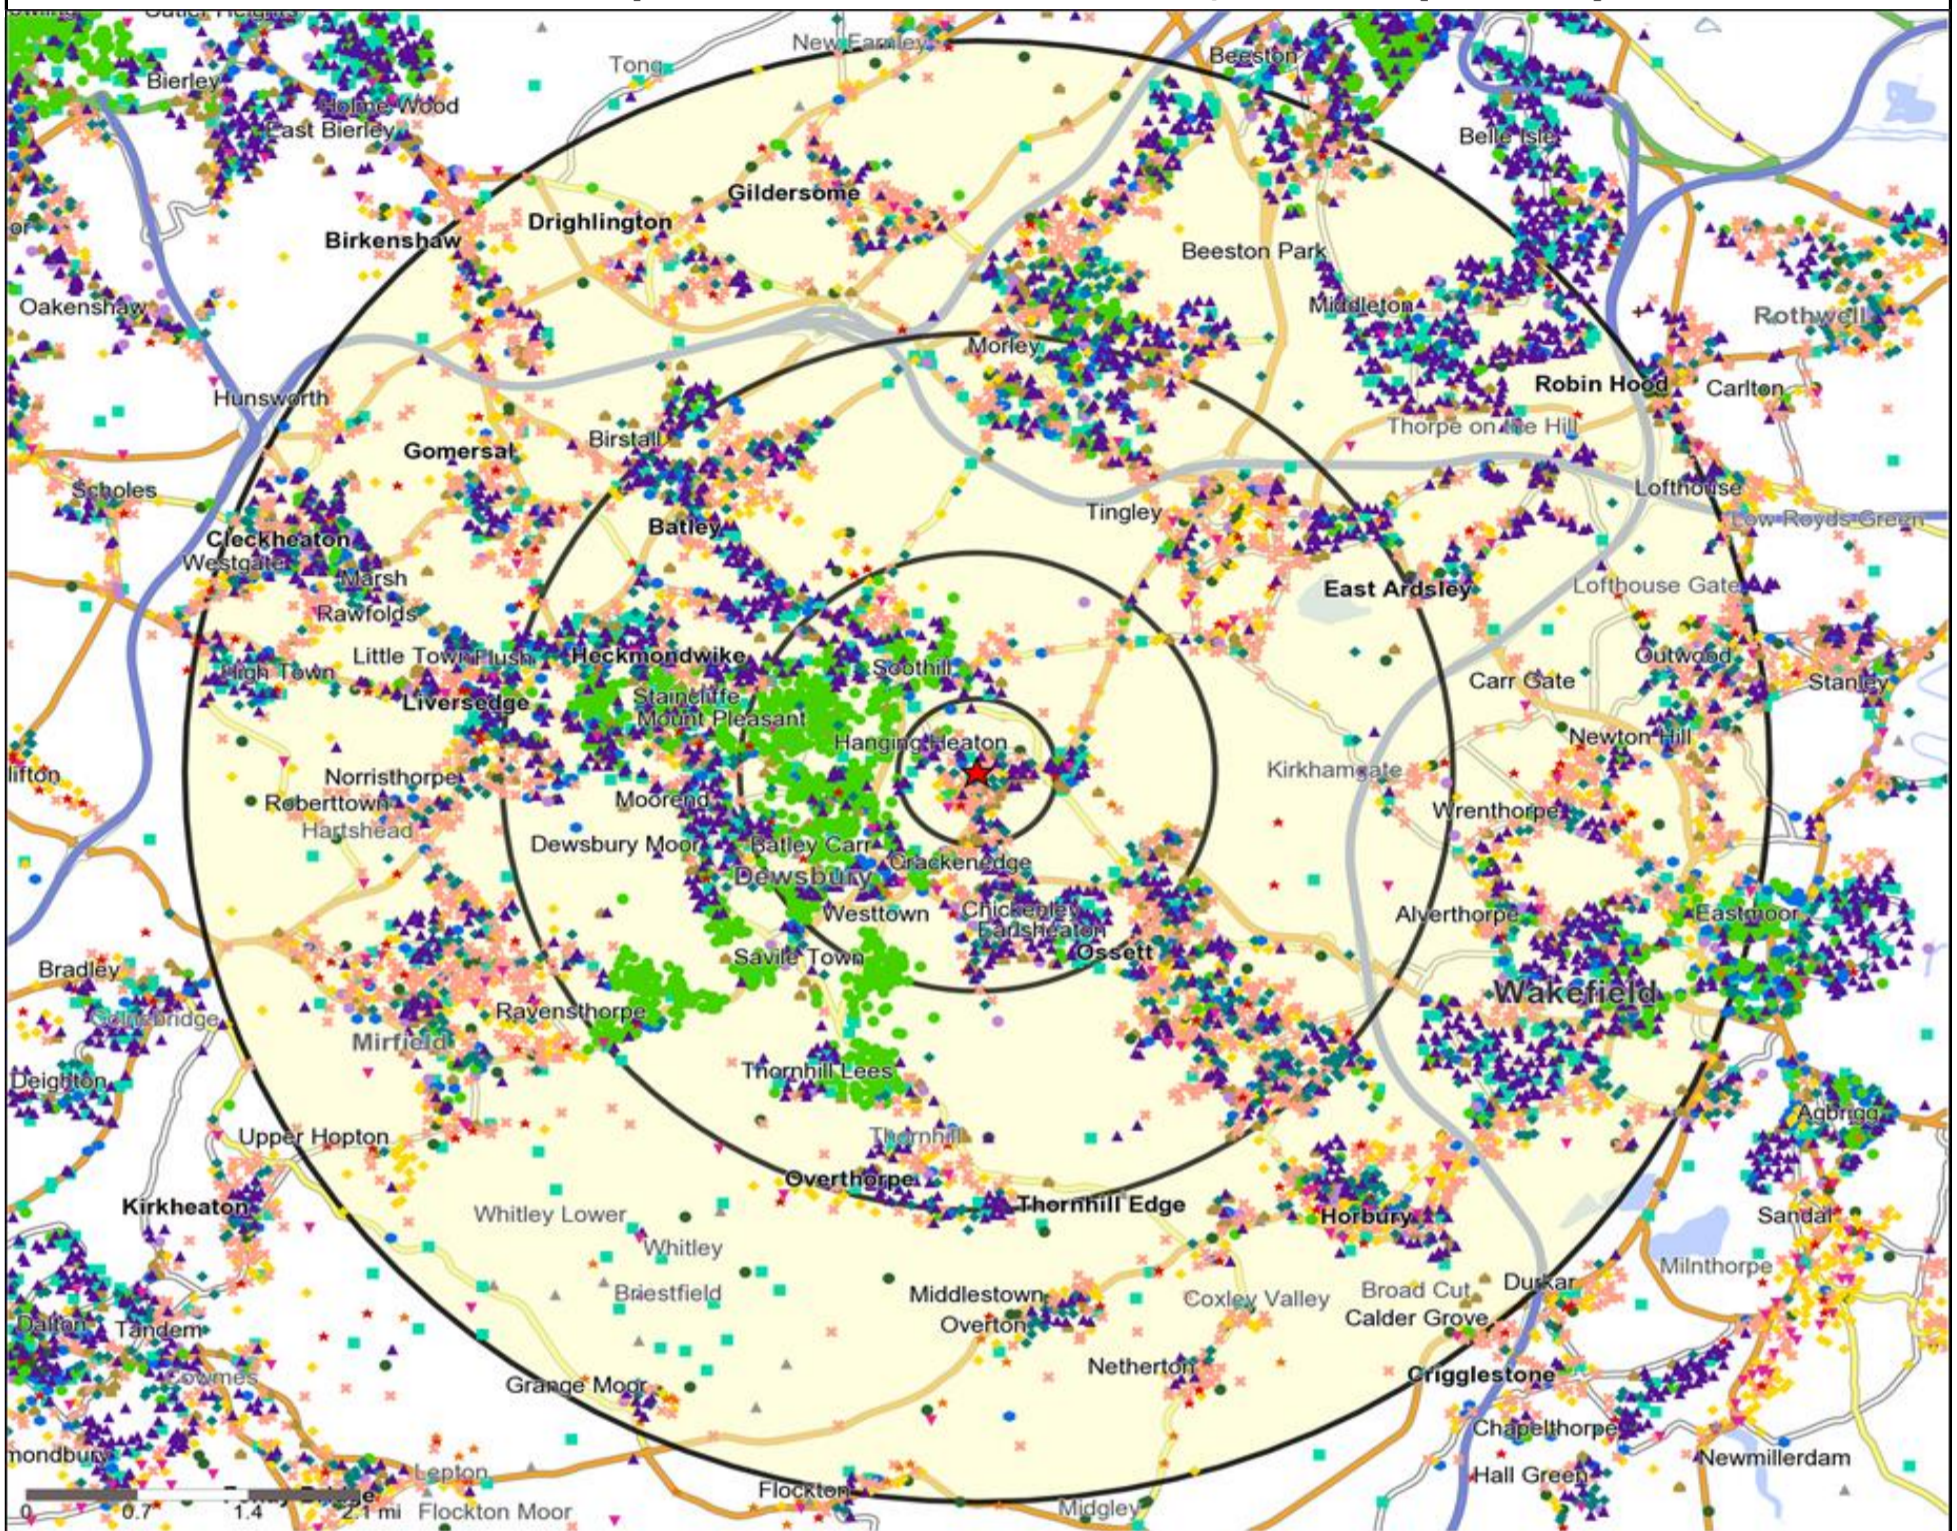

Mosaic UK Map and Data: FOX & HOUNDS, BATLEY (670019)

Copyright Experian Ltd, HERE 2015. Ordnance Survey © Crown copyright 2015

- Location
- 0.5, 1.5, 3 & 5 Mile Distance
- Rivers, Canals and Lakes
- A City Prosperity
- C Country Living
- E Senior Security
- F Suburban Stability
- G Domestic Success
- D Rural Reality
- I Family Basics
- J Transient Renters
- K Municipal Challenge
- L Vintage Value
- M Modest Traditions
- N Urban Cohesion
- O Rental Hubs

Mosaic UK Data Table (Residential)

	Count:	Index:
	0 - 0.5 Miles	0 - 0.5 Miles
A City Prosperity (18+)	0	0
B Prestige Positions (18+)	74	22
C Country Living (18+)	0	0
D Rural Reality (18+)	0	0
E Senior Security (18+)	1,132	301
F Suburban Stability (18+)	835	295
G Domestic Success (18+)	47	12
H Aspiring Homemakers (18+)	1,025	243
I Family Basics (18+)	525	157
J Transient Renters (18+)	256	96
K Municipal Challenge (18+)	13	5
L Vintage Value (18+)	36	12
M Modest Traditions (18+)	540	245
N Urban Cohesion (18+)	147	61
O Rental Hubs (18+)	0	0
Adults 18+ estimate 2015	4,630	100

Occasions Map and Data: FOX & HOUNDS, BATLEY (670019)

Copyright Experian Ltd, HERE 2015. Ordnance Survey © Crown copyright 2015

- ★ Location
- 0.5, 1.5, 3 & 5 Mile Distance
- ~ Rivers, Canals and Lakes
- Occasions Types
- 01 Mine's a Pint
- ◆ 02 Early Doors
- 03 Everyday is Friday
- ▲ 04 Weekend Millionaires
- 05 Out On The Town
- ▲ 06 Business and Pleasure
- 07 Sporting Pints
- 08 Student Social
- ▼ 09 Leisurely Lunch
- ▲ 10 Wining and Dining
- ▲ 11 Household Outing
- ★ 12 Midweek Meal Deal
- ◆ 13 Date Night
- ★ 14 Birthday Treat
- + 15 Pre Show Meal