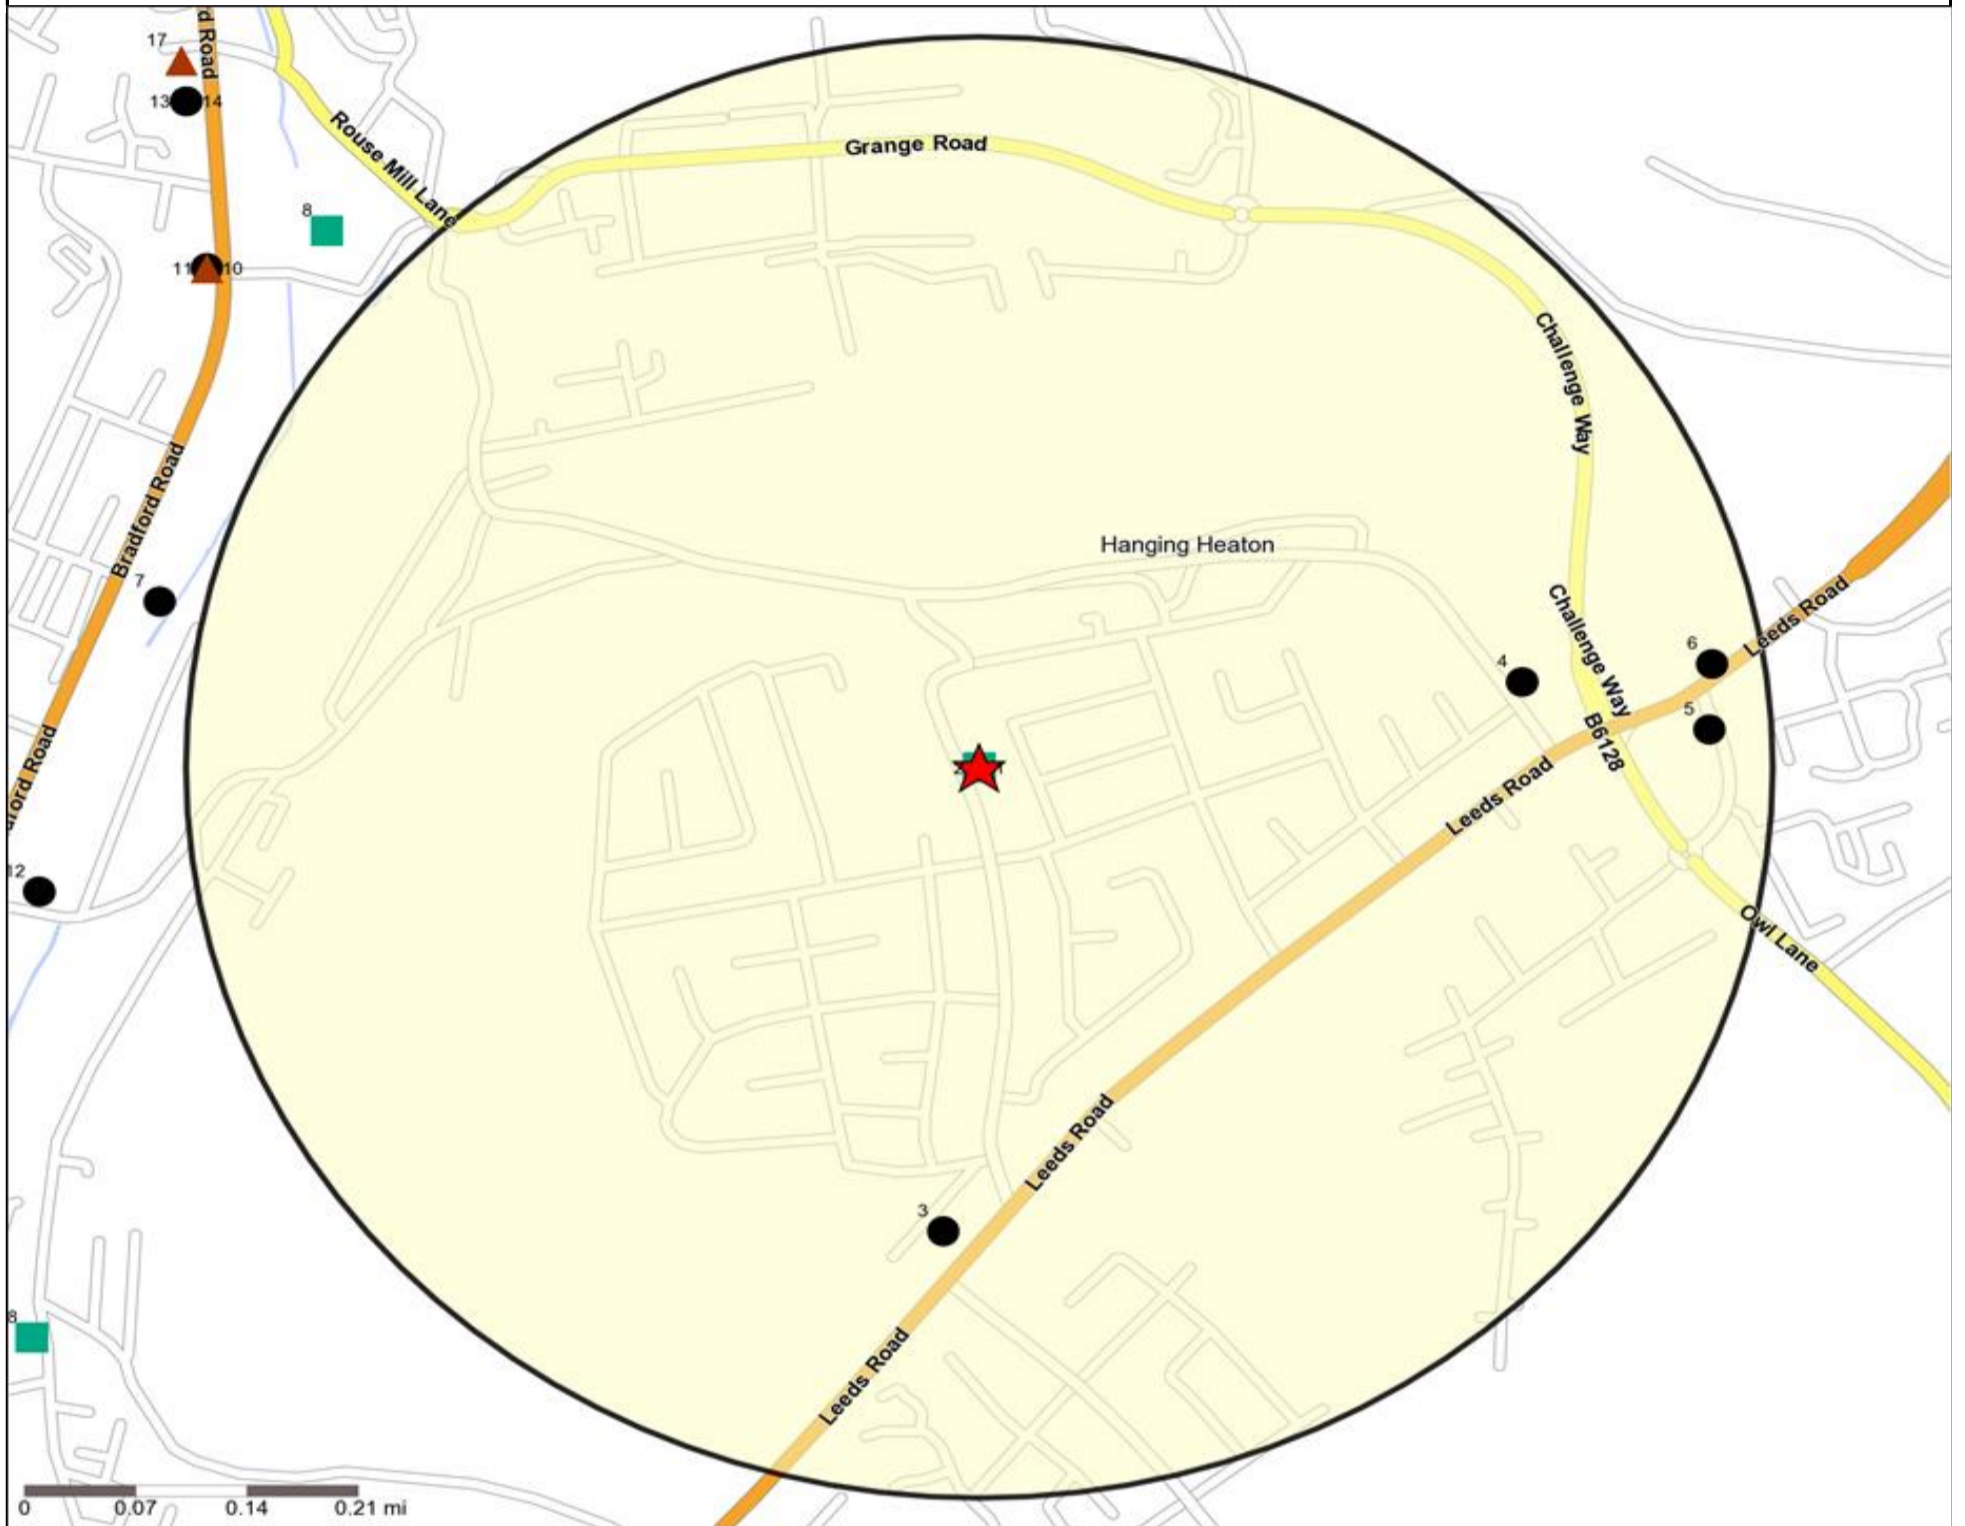

Competition Map and Data: FOX & HOUNDS, BATLEY (670019)

Numbers on competition points relate to the distance ranking in the competition table on page 7. Copyright Experian Ltd, HERE 2015. Ordnance Survey © Crown copyright 2015

- Location
- Branded Food
- Dry Led
- Café / Wine Bar
- Other
- 0.5, 1.5, 3 & 5 Mile Distance
- Circuit Bar
- Rural Character
- Rivers, Canals and Lakes
- Community Local

Competition Type Summary Table

Reporting Category	0 - 0.5 Miles
Café / Wine Bar	0
Circuit Bar	0
Community Local	1
Dry Led	0
Branded Food Pub	0
Rural	0
Other	5
Total	6