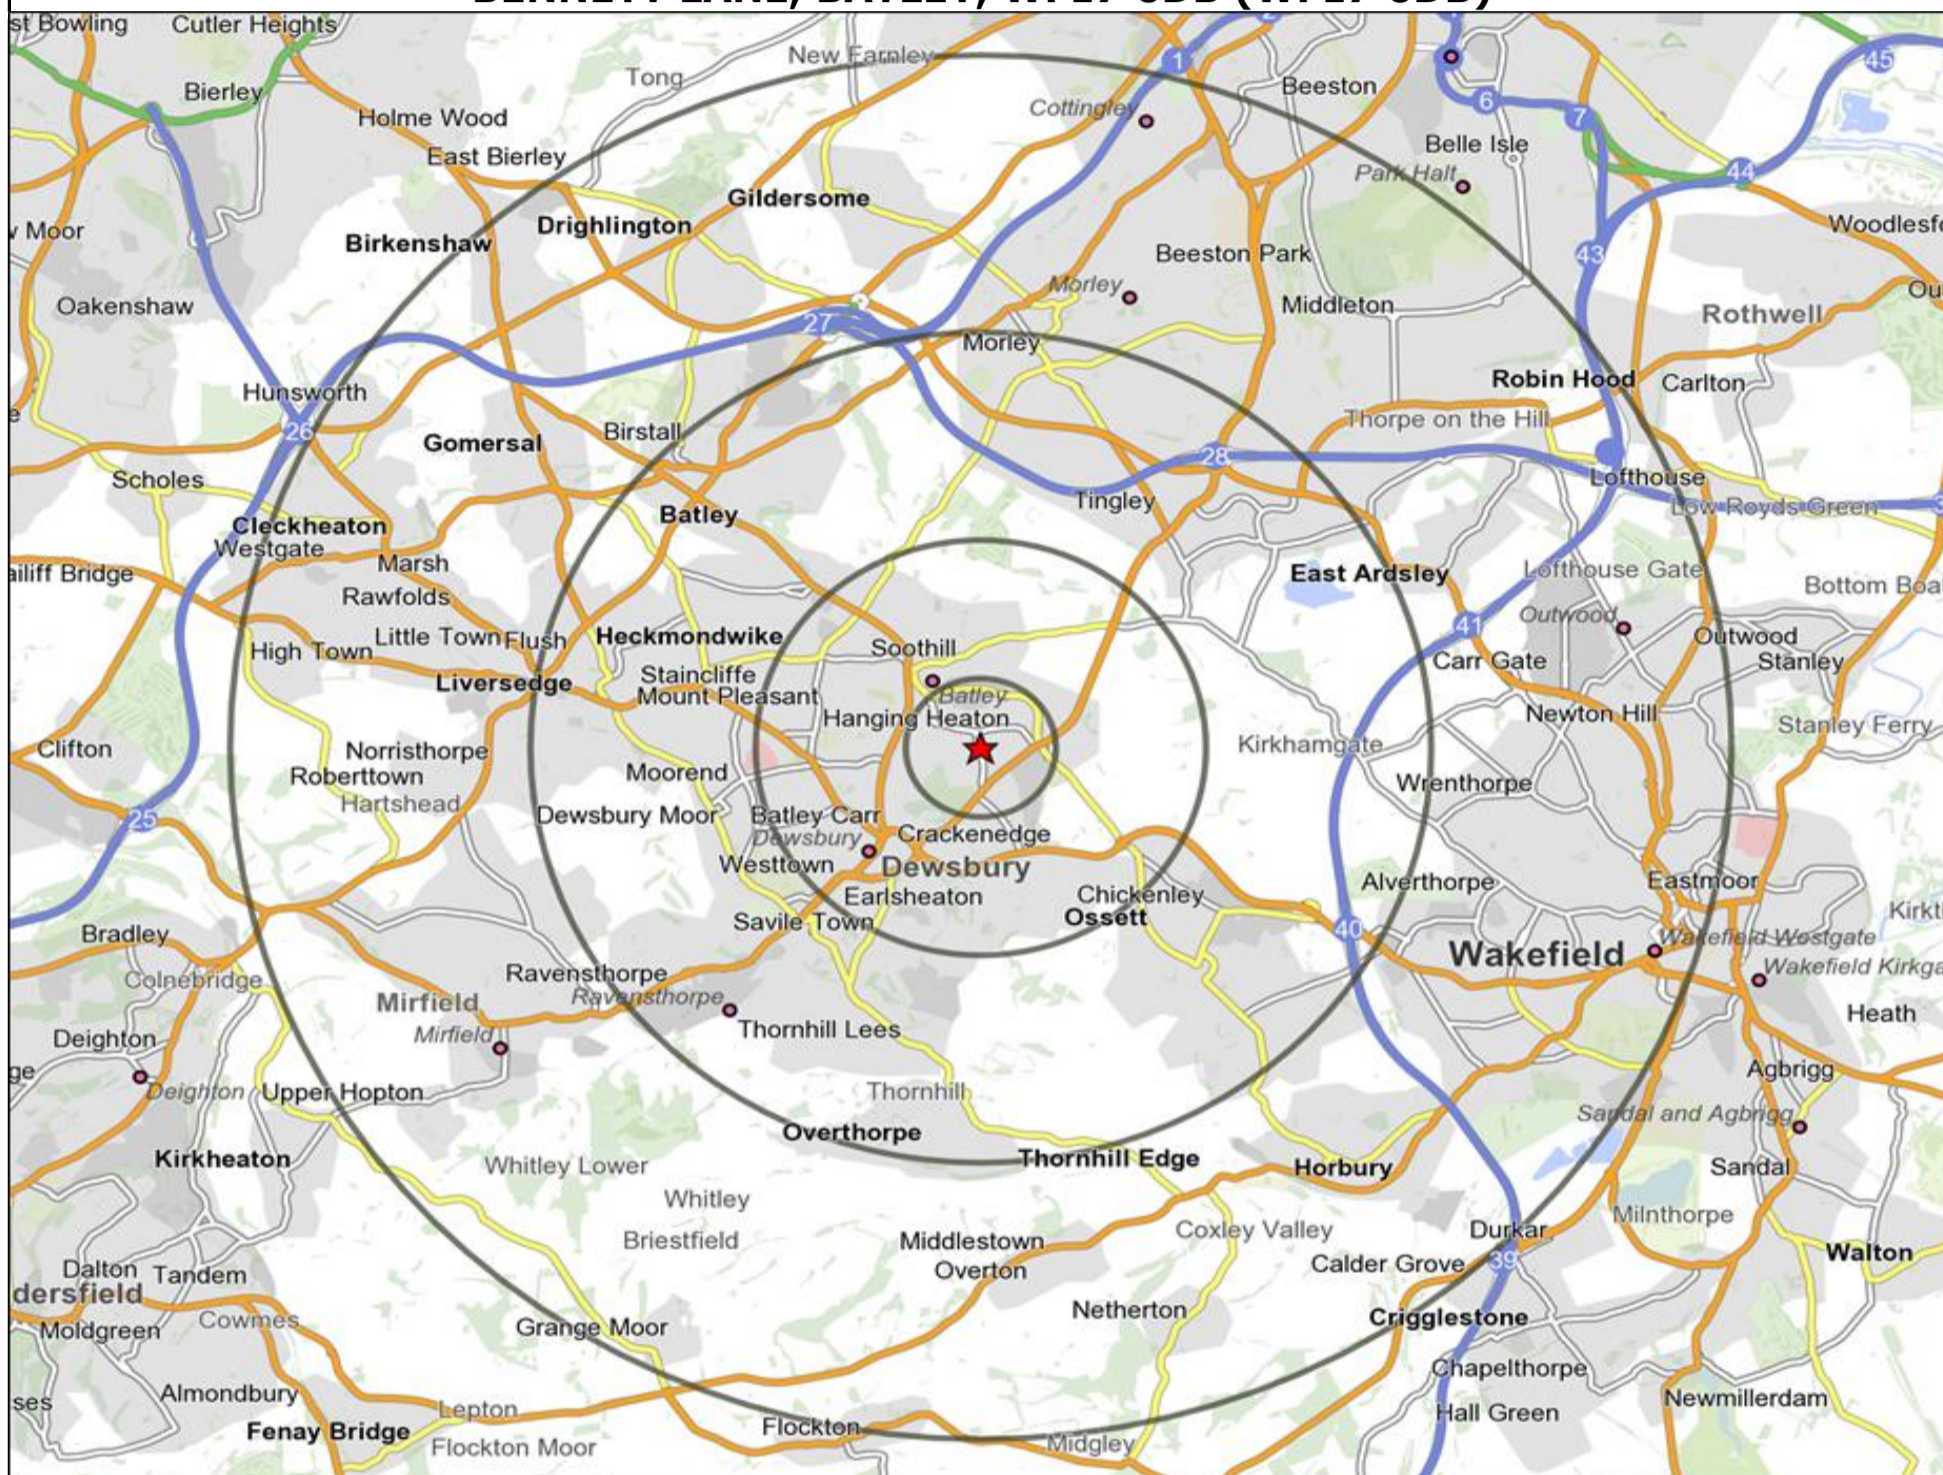

**Customer Profile Report for FOX & HOUNDS, BATLEY (Punch Outlet Number: 670019)
BENNETT LANE, BATLEY, WF17 6DB (WF17 6DB)**

Copyright Experian Ltd, HERE 2015. Ordnance Survey © Crown copyright 2015

★ Location   ○ 0.5, 1.5, 3 & 5 Mile Distance

Age Data Table

	Count:					Index:				
	0 - 0.5 Miles	0 - 1.5 Miles	0 - 3.0 Miles	0 - 5.0 Miles	15 Min Drivetime	0 - 0.5 Miles	0 - 1.5 Miles	0 - 3.0 Miles	0 - 5.0 Miles	15 Min Drivetime
0-15	987	12,461	37,209	75,471	70,454	91	127	122	111	114
16-17	134	1,440	4,393	8,976	8,268	100	118	116	107	108
18-24	474	5,123	14,364	29,221	27,469	91	108	97	89	92
25-34	678	8,135	23,781	50,585	47,607	86	113	107	102	106
35-44	750	6,666	21,123	47,430	43,235	103	100	102	103	103
45-54	953	6,448	21,442	50,645	45,772	117	87	93	99	98
55-64	698	4,850	16,578	39,700	35,198	107	82	90	97	94
65+	1,081	7,320	23,910	59,424	52,005	104	78	82	91	88
Population estimate 2015	5,755	52,443	162,800	361,452	330,008	100	100	100	100	100

Ethnicity - Census 2011

	Count:					%:				
	0 - 0.5 Miles	0 - 1.5 Miles	0 - 3.0 Miles	0 - 5.0 Miles	15 Min Drivetime	0 - 0.5 Miles	0 - 1.5 Miles	0 - 3.0 Miles	0 - 5.0 Miles	15 Min Drivetime
White	5,008	30,291	114,262	295,022	262,623	88%	57%	71%	84%	81%
Mixed / Multiple Ethnic Groups	73	779	2,351	5,039	4,865	1%	1%	1%	1%	2%
Asian / Asian British	560	21,304	42,126	48,174	49,965	10%	40%	26%	14%	15%
Black / African / Caribbean / Black British	16	225	714	3,227	3,528	0%	0%	0%	1%	1%
Other Ethnic Group	7	168	598	1,411	1,489	0%	0%	0%	0%	0%
All People (Ethnic Group)	5,664	52,767	160,051	352,873	322,470	100	100	100	100	100