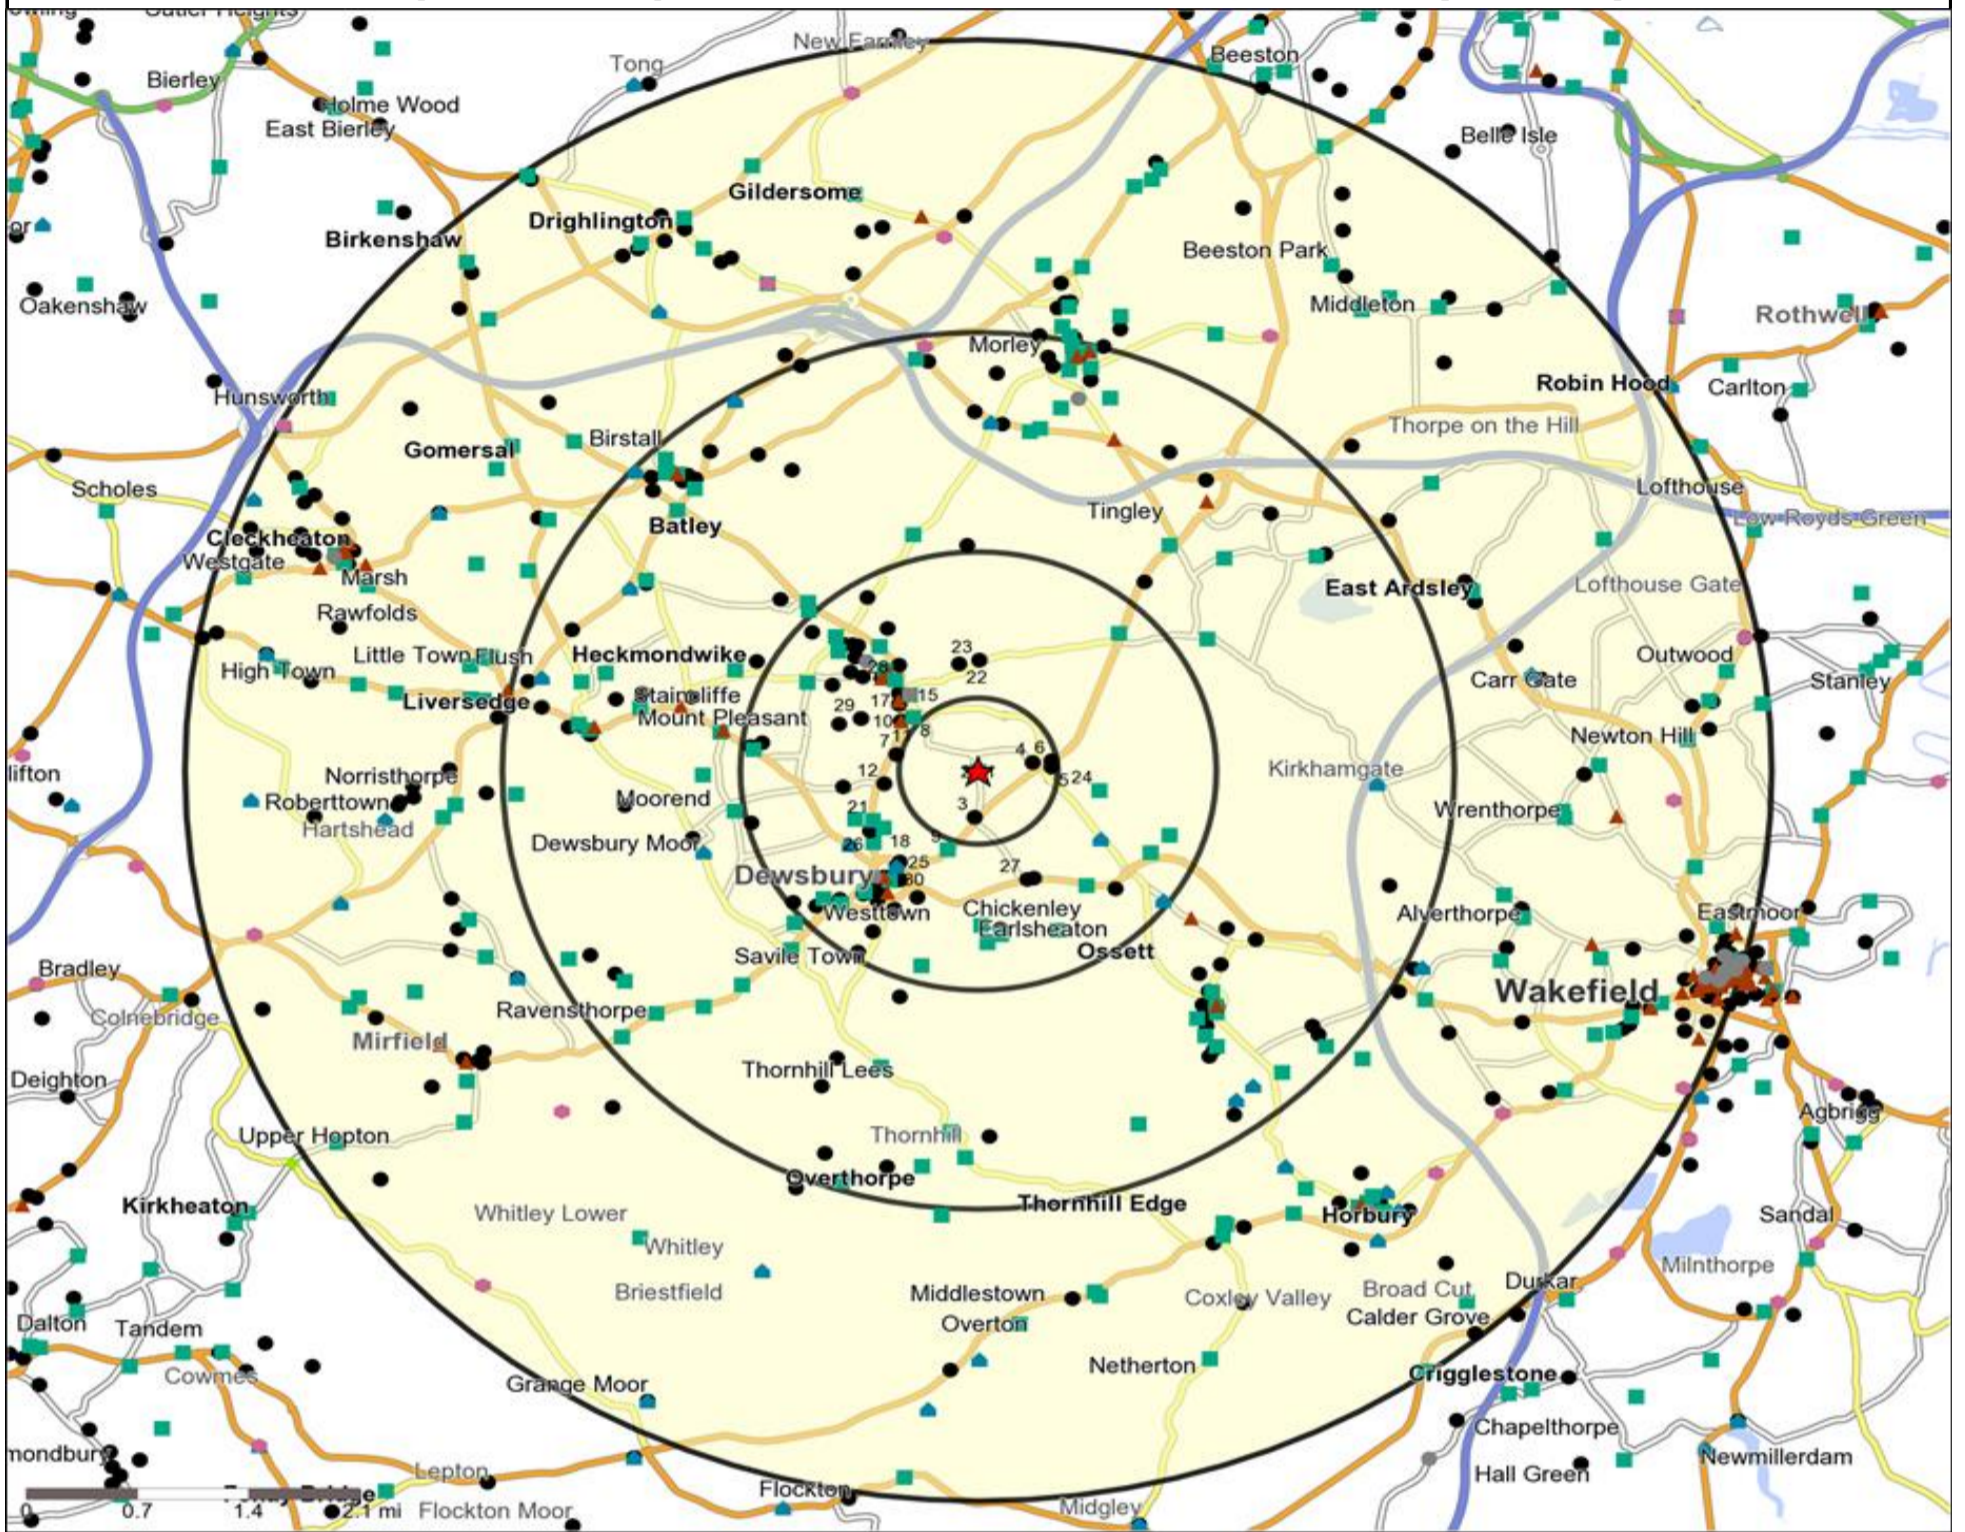

Competition Map and Data: FOX & HOUNDS, BATLEY (670019)

Numbers on competition points relate to the distance ranking in the competition table on page 7. Copyright Experian Ltd, HERE 2015. Ordnance Survey © Crown copyright 2015

- Location
- Branded Food
- Dry Led
- Cafe / Wine Bar
- Other
- 0.5, 1.5, 3 & 5 Mile Distance
- Circuit Bar
- Rural Character
- Rivers, Canals and Lakes
- Community Local

Competition Type Summary Table

Reporting Category	0 - 0.5 Miles	0 - 1.5 Miles	0 - 3.0 Miles	0 - 5.0 Miles
Café / Wine Bar	0	3	4	14
Circuit Bar	0	6	14	60
Community Local	1	26	80	175
Dry Led	0	4	11	33
Branded Food Pub	0	0	2	15
Rural	0	0	0	0
Other	5	56	133	308
Total	6	95	244	605